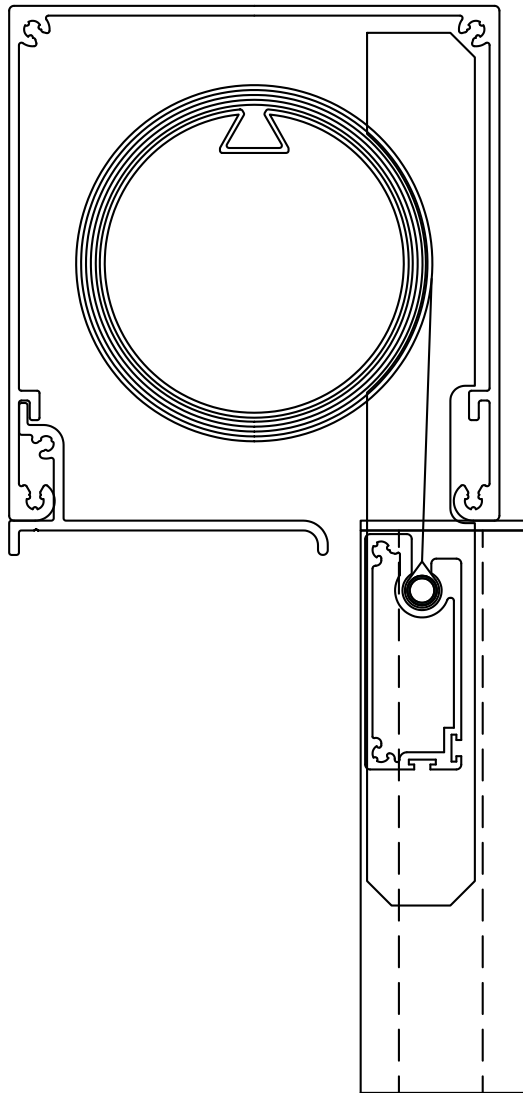

SCREEN SYSTEM ZIPPER 100 I

SPECIFIKATIONER

KASSETT Strängpressad aluminium, fyrkantig 100 mm.

BOTTENLIST Strängpressad aluminium, 20 x 48 mm.

SIDOLISTER Sidolister: Strängpressad aluminium, 35 x 34 mm.

PROFILFÄRG Standard anodiserad, vit RAL 9010, svart RAL 9005 eller antracitgrå.
RAL-specialfärg kan tillhandahållas.

DUK PVC-belagd glasfiber. Färg beroende på kollektion.

BETJÄNING 230 V motor.

MONTERING Endast självbärande sidostyrning.

VÄGLEDANDE DIMENSIONER Motordrift:
Max. bredd 300 cm max. höjd 330 cm.