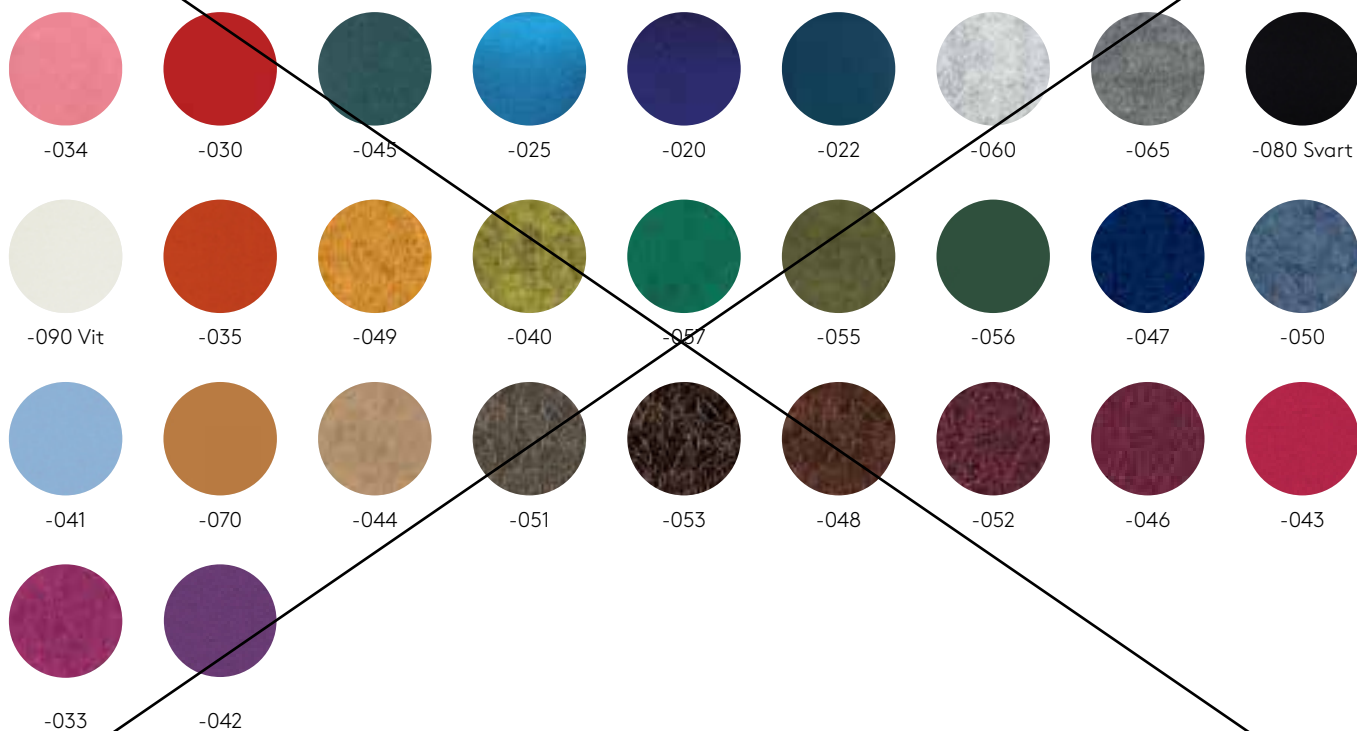

Textil

Air Felt