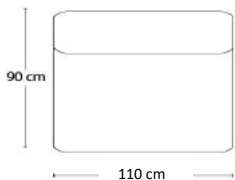

- Model 3-6501: 3,5 m
- Model 3-6502: 2,6 m
- Model 3-6505: 5,5 m
- Model 3-6506: 6,5 m

Model 3-6501

Model 3-6502

Model 3-6505

Model 3-6506

Model 3-6509

A3 - MODULSOFA

Design: Charlotte Hønlcke