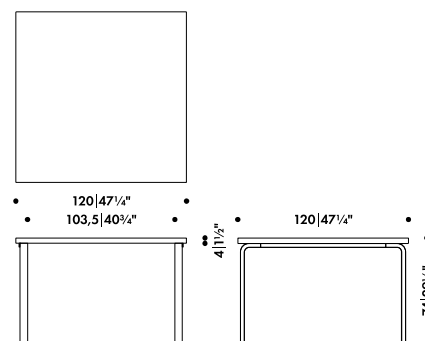

AALTO TABLE SQUARE NEW

ALVAR AALTO 1933

Four legs and top edge-band

Solid birch

Top core

Solid birch, chipboard, plywood, honeycomb

Top surface

Birch veneer
High-pressure laminate
Linoleum

Use of water based lacquers only

Shipped unassembled in two boxes

Table with birch veneer top: Made in Finland and Germany
Table with HPL top: Made in Finland
Table with linoleum top: Made in Finland

84

Legs and edge band natural lacquered, top birch veneer

283 063 81

SEK* 17.300,00

Legs and edge band natural lacquered, top IKI white HPL

283 063 82

SEK* 17.300,00

Legs and edge band natural lacquered, top black linoleum

283 063 83

SEK* 17.300,00

Felt glides, 22 x 45 mm, set of 4, with screws for LG80

270 049 02Q**

SEK* 170,00

* Recommended retail price without VAT;

** Quick Ship product - dispatch usually within 3 working days ex Germany