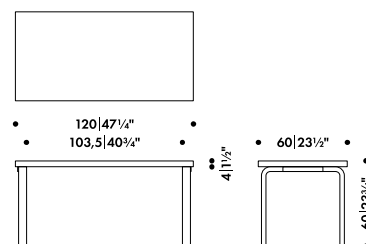

AALTO CHILDREN'S TABLE RECTANGULAR

ALVAR AALTO 1933

Four legs and top edge-band

Solid birch

Top core

Solid birch, chipboard, plywood, honeycomb

Top surface

Birch veneer

High-pressure laminate

Linoleum

Use of water based lacquers only

Shipped unassembled in two boxes

Table with birch veneer top: Made in Finland and Germany

Table with HPL top: Made in Finland

Table with linoleum top: Made in Finland

—

80A

—