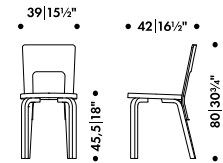

—

Seat lacquered

natural
black
white

Legs and backrest lacquered

natural
black
white

—

Fabric upholstery requirement

1 pc = 50 x 50 cm

Leather upholstery requirement

1 pc = 0,4 m²

Backrest

Form-pressed birch plywood

Use of water based lacquers only

Shipped unassembled in a Carry Away package

Made in Finland

—