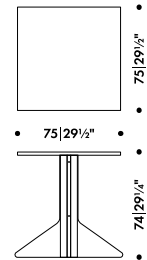

KAARI TABLE SQUARE

RONAN & ERWAN BOUROLLEC 2015

REB 011

Legs
Solid oak

Braces
Flat rolled steel

Top core
MDF

Top surface
High-pressure laminate
Linoleum

Top edge-band
ABS

Shipped unassembled in three boxes

Made in Italy and Poland

Configurable products - Always made to order. Existing standard components can be freely combined.

REB 011	283 056 02	without VAT in SEK *

Table top

HPL, high-gloss white	11.180,00
HPL, high-gloss black	+ 0,00
Linoleum black	+ 1.030,00

Base

Natural oak, protective varnish	+ 0,00
Oak, black lacquered	+ 0,00