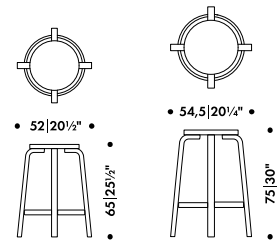

BAR STOOL 64

ALVAR AALTO 1935

Legs and seat edge-band

Solid birch

Seat core

Solid birch
Birch plywood

Seat surface

Birch veneer
High-pressure laminate
Linoleum
Fabric upholstery with PU foam padding
Leather upholstery with PU foam padding
Leather upholstery without PU foam padding

Foot ring

Form-pressed solid birch lamella

Use of water based lacquers only

Shipped unassembled in a Carry Away package

Made in Finland

* Recommended retail price without VAT;

** Quick Ship product - dispatch usually within 3 working days ex Germany