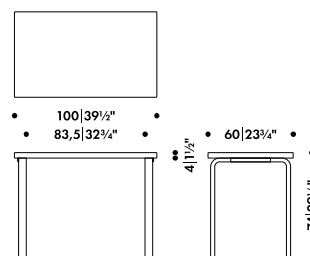

AALTO TABLE RECTANGULAR NEW

ALVAR AALTO 1933

Four legs and top edge-band

Solid birch

Top core

Solid birch, chipboard, plywood, honeycomb

Top surface

Birch veneer
High-pressure laminate
Linoleum

Shipped unassembled in two boxes

Table with birch veneer top:
Made in Finland and Germany
Table with HPL top: Made in Finland
Table with linoleum top: Made in Finland

Use of water based lacquers only

80B