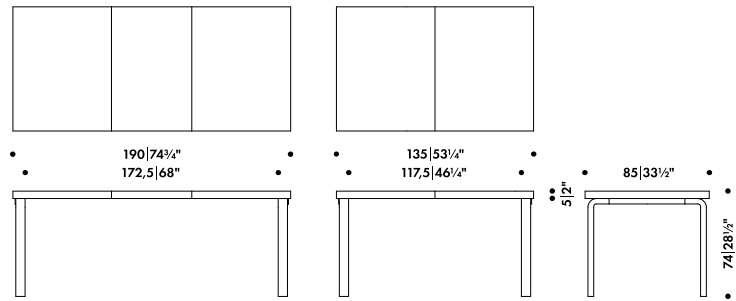

AALTO TABLE EXTENDABLE

ALVAR AALTO 1956

Four legs and top edge-band
Solid birch

Top core
Solid birch, chipboard, plywood,
honeycomb

Top surface
Birch veneer
High-pressure laminate
Linoleum

Use of water based lacquers only

Shipped unassembled in two boxes

Made in Finland

97

**Legs and edge band natural lacquered,
top birch veneer**
283 024 81
SEK* 29.130,00

**Legs and edge band natural lacquered,
top IKI white HPL**
283 024 82
SEK* 29.130,00

**Felt glides, 28 x 52 mm, set of 4, with
screws for LG83**
270 049 03Q**
SEK* 170,00

* Recommended retail price without VAT;

** Quick Ship product - dispatch usually within 3 working days ex Germany