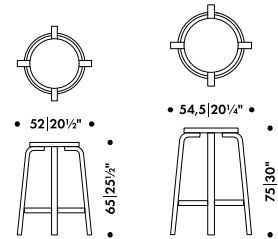

Leather upholstery requirement

1 pc = 0,4 m²

Foot ring

Form-pressed solid birch lamella

Use of water based lacquers only

Shipped unassembled in a Carry Away package

Made in Finland

Bar Stool 64	280 015 02	without VAT in SEK*
---------------------	-------------------	--------------------------------

Seat height

Seat height 65cm	0,00
Seat height 75cm	0,00

Seat

Seat in birch veneer	5.260,00
Seat IKI white HPL, edge natural	+ 260,00
Seat linoleum black, edge natural	+ 260,00
Seat lacquered or stained	+ 220,00