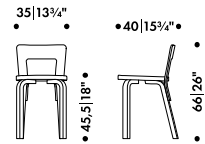

CHAIR 65

ALVAR AALTO 1935

Legs and seat edge-band

Solid birch

Seat core

Solid birch

Birch plywood

Seat surface

Birch veneer

High-pressure laminate

Linoleum

Fabric upholstery with PU foam padding

Leather upholstery with PU foam padding

Leather upholstery without PU foam padding

Backrest

Form-pressed birch plywood

Use of water based lacquers only

Shipped unassembled in a Carry Away package

Made in Finland

—

Configurable products - Always made to order. Existing standard components can be freely combined.

—

Seat lacquered

natural

black

white

orange

yellow

green

petrol

red

blue

grey

Seat stained

honey

walnut

Legs and backrest lacquered

natural

black

white

—

Fabric upholstery requirement

1 pc = 50 x 50 cm

Leather upholstery requirement

1 pc = 0,4 m²

Chair 65	281 027 02	without VAT in SEK*
Seat		
Seat birch veneer		3.820,00
Seat IKI white HPL, edge natural		+ 260,00
Seat linoleum black, edge natural		+ 260,00
Seat lacquered or stained		+ 220,00
Legs and backrest		
Legs and backrest lacquered		+ 230,00
Upholstery**		
Fabric F40		+ 520,00
Fabric F60		+ 640,00
Fabric F80		+ 770,00
Fabric F100		+ 910,00
Fabric F140		+ 1.160,00
Fabric F200		+ 1.610,00
Leather without PU foam padding		+ 0,00
Leather L40		+ 1.140,00
Leather L60		+ 1.640,00
Glides		
Felt glides mounted		+ 180,00
Mode of shipment		
Assembled		+ 100,00

* Recommended retail price without VAT

** For COM and COL options, please check with your sales representative