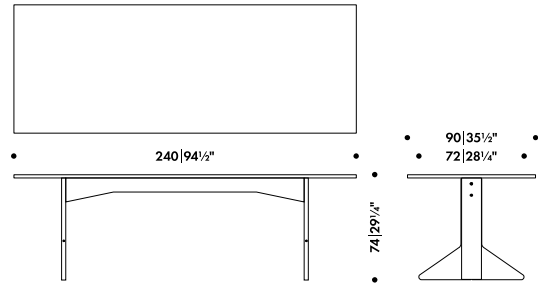

* Recommended retail price without VAT

KAARI TABLE RECTANGULAR

RONAN & ERWAN BOUROLLEC 2015

REB 002

Legs
Solid oak

Braces
Flat rolled steel

Top core
MDF

Top surface
High-pressure laminate
Linoleum