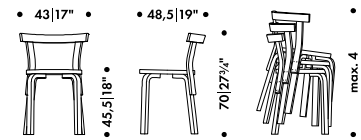

CHAIR 68

ALVAR AALTO 1935

Legs and seat edge-band

Solid birch

Seat core

Solid birch

Birch plywood

Seat surface

Birch veneer

High-pressure laminate

Linoleum

Fabric upholstery with PU foam padding

Leather upholstery with PU foam padding

Leather upholstery without PU foam padding

Backrest

Form-pressed birch plywood

Use of water based lacquers only

Shipped unassembled in a Carry Away package

Made in Finland

Configurable products - Always made to order. Existing standard components can be freely combined.

—

Seat lacquered

natural

black

white

Legs and backrest lacquered

natural

black

white

—

Fabric upholstery requirement

1 pc = 50 x 50 cm

Leather upholstery requirement

1 pc = 0,4 m²

Chair 68	281 029 02	without VAT in SEK*
Seat		
Seat birch veneer		4.760,00
Seat IKI white HPL, edge natural		+ 290,00
Seat linoleum black, edge natural		+ 290,00
Seat lacquered		+ 240,00
Legs and backrest		
Legs and backrest lacquered		+ 250,00
Upholstery**		
Fabric F40		+ 520,00
Fabric F60		+ 640,00
Fabric F80		+ 770,00
Fabric F100		+ 910,00
Fabric F140		+ 1.160,00
Fabric F200		+ 1.610,00
Leather without PU foam padding		+ 0,00
Leather L40		+ 1.140,00
Leather L60		+ 1.640,00
Glides		
Felt glides mounted		+ 180,00
Mode of shipment		
Assembled		+ 100,00

* Recommended retail price without VAT

** For COM and COL options, please check with your sales representative