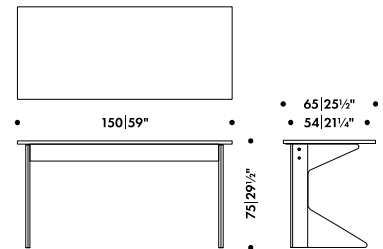

KAARI DESK

RONAN & ERWAN BOUROLLEC 2015

REB 005

Legs
Solid oak

Braces
Flat rolled steel

Top core
MDF

Top surface
High-pressure laminate
Linoleum

Top edge-band
ABS

Shipped unassembled in three boxes

Made in Italy and Poland

Configurable products - Always made to order. Existing standard components can be freely combined.

REB 005	283 055 02	without VAT in SEK *

Table top	
HPL, high-gloss black	12.980,00
Linoleum black	+ 1.660,00

Base	
Natural oak, protective varnish	+ 0,00
Oak, black lacquered	+ 0,00