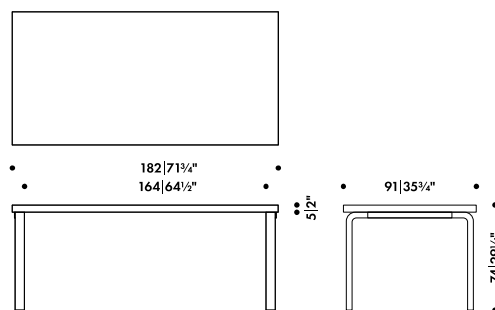

AALTO TABLE RECTANGULAR

ALVAR AALTO 1933

Four legs and top edge-band

Solid birch

Top core

Solid birch, chipboard, plywood, honeycomb

Top surface

Birch veneer
High-pressure laminate
Linoleum

Shipped unassembled in two boxes

Table with birch veneer top:
Made in Finland and Germany
Table with HPL top: Made in Finland

Table with linoleum top: Made in Finland

—

Use of water based lacquers only

83

Legs and edge band natural lacquered, top birch veneer

283 007 81

SEK* 19.980,00

Legs and edge band natural lacquered, top IKI white HPL

283 007 82

SEK* 19.980,00

Legs and edge band natural lacquered, top black linoleum

283 007 83

SEK* 19.980,00

Felt glides, 28 x 52 mm, set of 4, with screws for LG83

270 049 03Q**

SEK* 170,00

* Recommended retail price without VAT;

** Quick Ship product - dispatch usually within 3 working days ex Germany