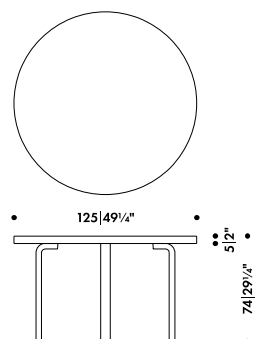

AALTO TABLE ROUND

ALVAR AALTO 1933

Legs and top edge-band

Solid birch

Top core

Solid birch, chipboard, plywood, honeycomb

Top surface

Birch veneer

High-pressure laminate

Linoleum

Use of water based lacquers only

Shipped unassembled in two boxes

Table with birch veneer top: Made in Finland and Germany

Table with HPL top: Made in Finland

Table with linoleum top: Made in Finland

91