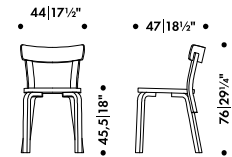

CHAIR 69

ALVAR AALTO 1935

Legs and seat core

Solid birch

Seat surface

Birch veneer

High-pressure laminate

Fabric upholstery with PU foam padding

Leather upholstery with PU foam padding

Leather upholstery without PU foam padding

Backrest

Form-pressed solid birch lamella

Use of water based lacquers only

Shipped unassembled in a Carry Away package

Made in Finland

Configurable products - Always made to order. Longer lead times than standard versions. Existing standard components can be freely combined.

Seat and backrest lacquered

natural

black

white

orange

yellow

green

petrol

Legs and backrest support lacquered

natural

black

white

Fabric upholstery requirement

1 pc = 50 x 50 cm

Leather upholstery requirement

1 pc = 0,4 m²

Chair 69	281 005 02	without VAT in SEK*
Seat and backrest		
Seat birch veneer		4.040,00
Seat IKI white HPL, edge natural		+ 260,00
Seat and backrest lacquered		+ 280,00
Legs and backrest support		
Legs and backrest support lacquered		+ 220,00
Upholstery**		
Fabric F40		+ 520,00
Fabric F60		+ 640,00
Fabric F80		+ 770,00
Fabric F100		+ 910,00
Fabric F140		+ 1.160,00
Fabric F200		+ 1.610,00
Leather without PU foam padding		+ 0,00
Leather L40		+ 1.140,00
Leather L60		+ 1.640,00
Glides		
Felt glides mounted		+ 180,00
Mode of shipment		
Assembled		+ 100,00

* Recommended retail price without VAT

** For COM and COL options, please check with your sales representative