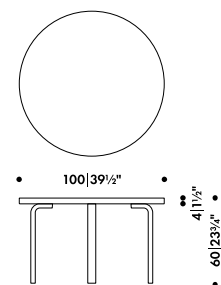

AALTO CHILDREN'S TABLE ROUND

ALVAR AALTO 1933

Four legs and top edge-band

Solid birch

Top core

Solid birch, chipboard, plywood, honeycomb

Top surface

Birch veneer

High-pressure laminate

Linoleum

Use of water based lacquers only

Shipped unassembled in two cartons

Table with birch veneer top: Made in Finland and Germany

Table with HPL top: Made in Finland

Table with linoleum top: Made in Finland

90A