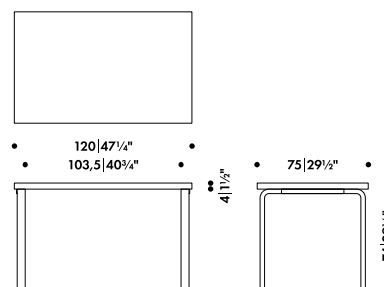

AALTO TABLE RECTANGULAR

ALVAR AALTO 1933

Four legs and top edge-band

Solid birch

Top core

Solid birch, chipboard, plywood, honeycomb

Top surface

Birch veneer
High-pressure laminate
Linoleum

Shipped unassembled in two boxes

Table with birch veneer top:
Made in Finland and Germany
Table with HPL top: Made in Finland

Table with linoleum top: Made in Finland

Use of water based lacquers only

81B

Legs and edge band natural lacquered,
top birch veneer

283 004 81

SEK* 10.570,00

Legs and edge band natural lacquered,
top IKI white HPL

283 004 82

SEK* 10.570,00

Legs and edge band natural lacquered,
top black linoleum

283 004 83

SEK* 10.570,00

Felt glides, 22 x 45 mm, set of 4, with
screws for LG80

270 049 02Q**

SEK* 170,00

* Recommended retail price without VAT;

** Quick Ship product - dispatch usually within 3 working days ex Germany