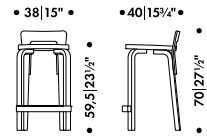

HIGH CHAIR K65

ALVAR AALTO 1935

Legs and seat edge-band

Solid birch

Seat core

Solid birch

Birch plywood

Seat surface

Birch veneer

High-pressure laminate

Linoleum

Fabric upholstery with PU foam padding

Leather upholstery with PU foam padding

Leather upholstery without PU foam padding

Backrest

Form-pressed birch plywood

Footrest

Form-pressed solid birch lamella

Use of water based lacquers only

Shipped unassembled in a Carry Away package

Made in Finland

Legs and backrest natural lacquered, seat birch veneer

281 006 51 Q**

SEK* 4.630,00