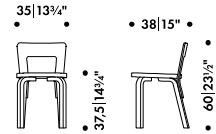

CHILDREN'S CHAIR N65

ALVAR AALTO 1935

Legs and seat edge-band

Solid birch

Seat core

Solid birch

Birch plywood

Seat surface

Birch veneer

High-pressure laminate

Linoleum

Fabric upholstery with PU foam padding

Leather upholstery with PU foam padding

Leather upholstery without PU foam padding

Backrest

Form-pressed birch plywood

Use of water based lacquers only

Shipped unassembled in a Carry Away package

Made in Finland

—

Configurable products - Always made to order. Longer lead times than standard versions. Existing standard components can be freely combined.

—

Seat lacquered

natural

black

white

orange

yellow

green

petrol

red

blue

grey

Seat stained

honey

walnut

—

Fabric upholstery requirement

1 pc = 50 x 50 cm

Leather upholstery requirement

1 pc = 0,4 m²

Children's Chair N65

281 030 02

without VAT
in SEK*

Seat

Seat birch veneer

3.820,00

Seat HPL IKI white, edge natural

+ 260,00

Seat linoleum black, edge natural

+ 260,00

Seat lacquered or stained

+ 220,00

Upholstery

Fabric F40

+ 520,00

Fabric F60

+ 640,00

Fabric F80

+ 770,00

Fabric F100

+ 910,00

Fabric F140

+ 1.160,00

Fabric F200

+ 1.610,00

Leather without PU foam padding

+ 0,00

Leather L40

+ 1.140,00

Leather L60

+ 1.640,00

Glides

Felt glides mounted

+ 180,00

Mode of shipment

Assembled

+ 100,00

* Recommended retail price without VAT