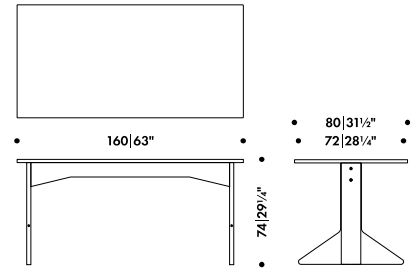

KAARI TABLE RECTANGULAR

RONAN & ERWAN BOUROLLEC 2015

REB 012

Legs
Solid oak

Braces
Flat rolled steel

Top core
MDF

Top surface
High-pressure laminate
Linoleum

Top edge-band
ABS

Shipped unassembled in three boxes

Made in Italy and Poland

—

Configurable products - Always made to order. Existing standard components can be freely combined.

—

REB 012	283 057 02	without VAT in SEK *

Table top

HPL, high-gloss white, white HPL	19.250,00
HPL, high-gloss black	+ 0,00
Linoleum black	+ 2.570,00

Base

Natural oak, protective varnish	+ 0,00
Oak, black lacquered	+ 0,00