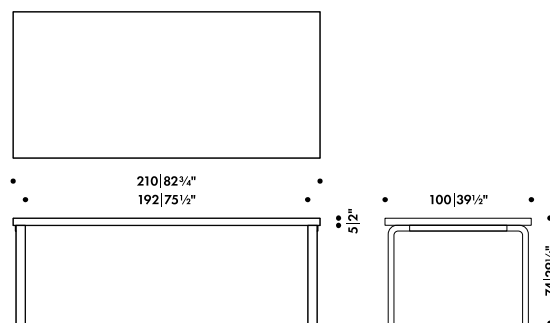

AALTO TABLE RECTANGULAR

ALVAR AALTO 1933

Four legs and top edge-band

Solid birch

Top core

Solid birch, chipboard, plywood, honeycomb

Top surface

Birch veneer
High-pressure laminate
Linoleum

Shipped unassembled in two boxes

Table with birch veneer top:
Made in Finland and Germany
Table with HPL top: Made in Finland

Table with linoleum top: Made in Finland

Use of water based lacquers only

86

Legs and edge band natural lacquered,
top birch veneer

283 008 81

SEK* 26.580,00

Legs and edge band natural lacquered,
top IKI white HPL

283 008 82

SEK* 26.580,00

Legs and edge band natural lacquered,
top black linoleum

283 008 83

SEK* 26.580,00

Felt glides, 28 x 52 mm, set of 4, with
screws for LG83

270 049 03Q**

SEK* 170,00

* Recommended retail price without VAT;

** Quick Ship product - dispatch usually within 3 working days ex Germany