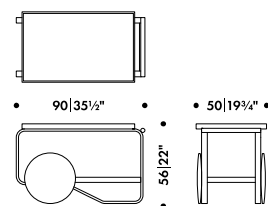

High-pressure laminate

Linoleum

Use of water based lacquers only

Shipped assembled

Made in Finland

—

Frame natural lacquered, wheels white lacquered, shelves IKI white HPL

283 015 01