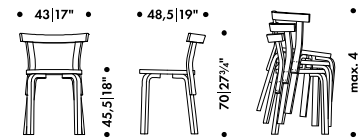

CHAIR 68

ALVAR AALTO 1935

Legs and seat edge-band

Solid birch

Seat core

Solid birch

Birch plywood

Seat surface

Birch veneer

High-pressure laminate

Linoleum

Fabric upholstery with PU foam padding

Leather upholstery with PU foam padding

Leather upholstery without PU foam padding

Backrest

Form-pressed birch plywood

Use of water based lacquers only

Shipped unassembled in a Carry Away package

Made in Finland

Legs and backrest natural lacquered, seat birch veneer

281 028 71

SEK* 4.760,00

Legs and backrest natural lacquered, seat IKI white HPL

281 028 72

SEK* 5.050,00

Legs and backrest natural lacquered, seat black linoleum

281 028 73

SEK* 5.050,00