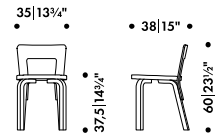

CHILDREN'S CHAIR N65

ALVAR AALTO 1935

Legs and seat edge-band

Solid birch

Seat core

Solid birch

Birch plywood

Seat surface

Birch veneer

High-pressure laminate

Linoleum

Fabric upholstery with PU foam padding

Leather upholstery with PU foam padding

Leather upholstery without PU foam padding

Backrest

Form-pressed birch plywood

Use of water based lacquers only

Shipped unassembled in a Carry Away package

Made in Finland

Legs and backrest natural
lacquered, seat birch veneer

281 008 51

SEK* 3.820,00