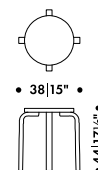

STOOL E60

ALVAR AALTO 1934

Four legs and seat edge-band

Solid birch
Solid wild birch

Seat core

Solid birch
Birch plywood

Seat surface

Birch veneer
High-pressure laminate
Linoleum
Fabric upholstery with PU foam padding
Leather upholstery with PU foam padding
Leather upholstery without PU foam padding

Use of water based lacquers only

Shipped unassembled in a Carry Away package or assembled (up to two in a box).

Made in Finland

Artek offers a Lifetime Warranty on every new Stool E60 purchased by end customers for private use.

Configurable products - Always made to order. Longer lead times than standard versions. Existing standard components can be freely combined.

—

Seat lacquered

natural
black
white
orange
yellow
green
petrol
red
blue
grey

Seat stained

honey
walnut

Legs lacquered

natural
black
white

Legs stained

honey
walnut

—

Fabric upholstery requirement

1 pc = 50 x 50 cm

Leather upholstery requirement

1 pc = 0,4 m²

Stool E60	280 004 02	without VAT in SEK*
Seat		
Seat birch veneer		2.630,00
Seat IKI white HPL, edge natural		+ 260,00
Seat linoleum black, edge natural		+ 260,00
Seat lacquered or stained		+ 220,00
Legs		
Legs birch or wild birch natural lacquered		+ 0,00
Legs lacquered or stained		+ 220,00
Upholstery**		
Fabric F40		+ 520,00
Fabric F60		+ 640,00
Fabric F80		+ 770,00
Fabric F100		+ 910,00
Fabric F140		+ 1.160,00
Fabric F200		+ 1.610,00
Leather without PU foam padding		+ 0,00
Leather L40		+ 1.140,00
Leather L60		+ 1.640,00
Glides		
Felt glides mounted		+ 180,00
Mode of shipment		
Assembled		+ 100,00

* Recommended retail price without VAT

** For COM and COL options, please check with your sales representative