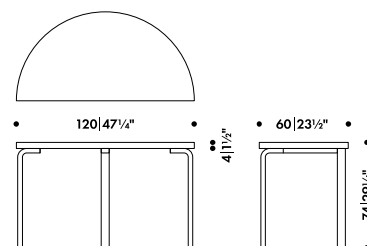

AALTO TABLE HALF-ROUND

ALVAR AALTO 1933

Three legs and top edge-band

Solid birch

Top core

Solid birch, chipboard, plywood, honeycomb

Top surface

Birch veneer
High-pressure laminate
Linoleum

Use of water based lacquers only

Shipped unassembled in two boxes

Table with birch veneer top: Made in Finland and Germany
Table with HPL top: Made in Finland
Table with linoleum top: Made in Finland

95