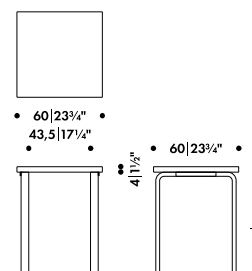

AALTO TABLE SQUARE NEW

ALVAR AALTO 1933

Four legs and top edge-band

Solid birch

Top core

Solid birch, chipboard, plywood, honeycomb

Top surface

Birch veneer
High-pressure laminate
Linoleum

Use of water based lacquers only

Shipped unassembled in two boxes

Table with birch veneer top: Made in Finland and Germany

Table with HPL top: Made in Finland

Table with linoleum top: Made in Finland

—

80C

—