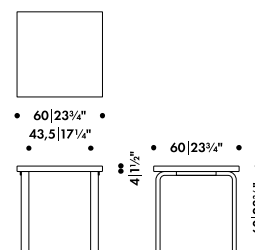

AALTO CHILDREN'S TABLE SQUARE NEW

ALVAR AALTO 1933

Four legs and top edge-band

Solid birch

Top core

Solid birch, chipboard, plywood, honeycomb

Top surface

Birch veneer

High-pressure laminate

Linoleum

Use of water based lacquers only

Shipped unassembled in two cartons

Table with birch veneer top: Made in Finland and Germany

Table with HPL top: Made in Finland

Table with linoleum top: Made in Finland

—

80C

—