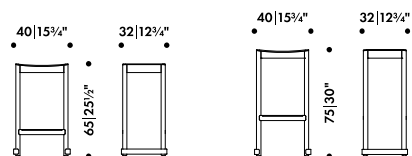

Seat surface

Beech veneer
Ash veneer
Oak veneer

Plastic glides mounted

Made in Italy

—

H 65 cm, beech, natural lacquered

281 046 01 Q**
SEK* 5.260,00

H 75 cm, beech, natural lacquered