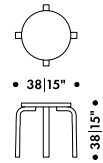

CHILDREN'S STOOL NE60

ALVAR AALTO 1934

Four legs and seat edge-band

Solid birch

Seat core

Solid birch

Birch plywood

Seat surface

Birch veneer

High-pressure laminate

Linoleum

Fabric upholstery with PU foam padding

Leather upholstery with PU foam padding

Leather upholstery without PU foam padding

Use of water based lacquers only

Shipped unassembled in a Carry Away package or assembled (up to two in a box).

Made in Finland

Artek offers a Lifetime Warranty on every new Stool NE60 purchased by end customers for private use.

Legs natural lacquered, seat birch veneer

280 005 51 Q**

SEK* 2.630,00