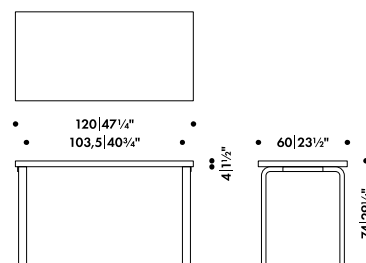

AALTO TABLE RECTANGULAR

ALVAR AALTO 1933

Four legs and top edge-band

Solid birch

Top core

Solid birch, chipboard, plywood, honeycomb

Top surface

Birch veneer
High-pressure laminate
Linoleum

Shipped unassembled in two boxes

Table with birch veneer top:
Made in Finland and Germany
Table with HPL top: Made in Finland

Table with linoleum top: Made in Finland

—

Use of water based lacquers only

80A