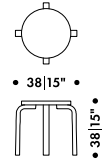

CHILDREN'S STOOL NE60

ALVAR AALTO 1934

Four legs and seat edge-band

Solid birch

Seat core

Solid birch

Birch plywood

Seat surface

Birch veneer

High-pressure laminate

Linoleum

Fabric upholstery with PU foam padding

Leather upholstery with PU foam padding

Leather upholstery without PU foam padding

Use of water based lacquers only

Shipped unassembled in a Carry Away package or assembled (up to two in a box).

Made in Finland

Artek offers a Lifetime Warranty on every new Stool NE60 purchased by end customers for private use.

Configurable products - Always made to order. Longer lead times than standard versions. Existing standard components can be freely combined.

—

Seat lacquered

natural

black

white

orange

yellow

green

petrol

red

blue

grey

Seat stained

honey

walnut

—

Fabric upholstery requirement

1 pc = 50 x 50 cm

Leather upholstery requirement

1 pc = 0,4 m²

Children's Stool NE60	280 016 02	without VAT in SEK*
Seat		
Seat in birch veneer		+ 2.630,00
Seat IKI white HPL, edge natural		+ 260,00
Seat linoleum black, edge natural		+ 260,00
Seat lacquered or stained		+ 220,00
Legs		
Legs natural lacquered		+ 0,00
Upholstery		
Fabric F40		+ 520,00
Fabric F60		+ 640,00
Fabric F80		+ 770,00
Fabric F100		+ 910,00
Fabric F140		+ 1.160,00
Fabric F200		+ 1.610,00
Leather without PU foam padding		+ 0,00
Leather L40		+ 1.140,00
Leather L60		+ 1.640,00
Glides		
Felt glides mounted		+ 180,00
Mode of shipment		
Assembled		+ 100,00

* Recommended retail price without VAT