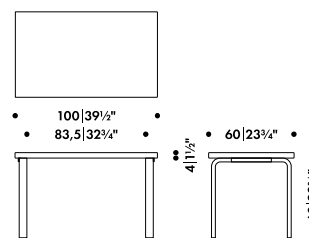

AALTO CHILDREN'S TABLE RECTANGULAR NEW

ALVAR AALTO 1933

Four legs and top edge-band

Solid birch

Top core

Solid birch, chipboard, plywood, honeycomb

Top surface

Birch veneer

High-pressure laminate

Linoleum

Use of water based lacquers only

Shipped unassembled in two boxes

Table with birch veneer top: Made in Finland and Germany

Table with HPL top: Made in Finland

Table with linoleum top: Made in Finland

—

80B

—