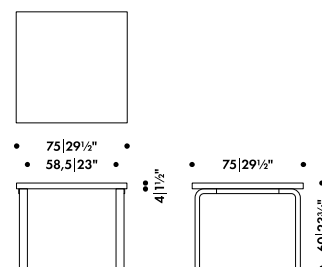

AALTO CHILDREN'S TABLE SQUARE

ALVAR AALTO 1933

Four legs and top edge-band

Solid birch

Top core

Solid birch, chipboard, plywood, honeycomb

Top surface

Birch veneer

High-pressure laminate

Linoleum

Use of water based lacquers only

Shipped unassembled in two cartons

Table with birch veneer top: Made in Finland and Germany

Table with HPL top: Made in Finland

Table with linoleum top: Made in Finland

—

81C