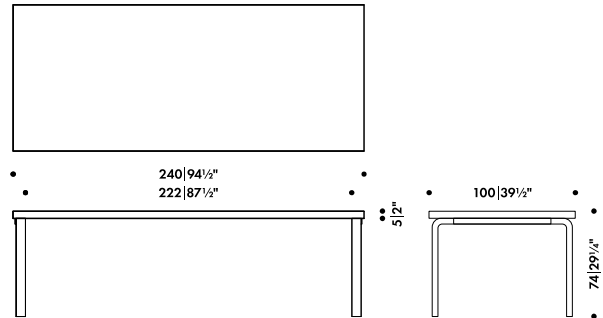

AALTO TABLE RECTANGULAR

ALVAR AALTO 1933

Four legs and top edge-band
Solid birch

Top core
Solid birch, chipboard, plywood, honeycomb

Top surface
Birch veneer
High-pressure laminate
Linoleum

Use of water based lacquers only

Shipped unassembled in two boxes

Table with birch veneer top: Made in Finland and Germany
Table with HPL top: Made in Finland
Table with linoleum top: Made in Finland

86A

Legs and edge band natural lacquered, top birch veneer

283 009 81
SEK* 30.660,00

Legs and edge band natural lacquered, top IKI white HPL

283 009 82
SEK* 30.660,00

Legs and edge band natural lacquered, top black linoleum

283 009 83
SEK* 30.660,00

Felt glides, 28 x 52 mm, set of 4, with screws for LG83

270 049 03Q**
SEK* 170,00

* Recommended retail price without VAT;

** Quick Ship product - dispatch usually within 3 working days ex Germany