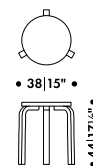

STOOL 60

ALVAR AALTO 1933

Three legs and seat edge-band

Solid birch
Solid wild birch

Seat core

Solid birch
Birch plywood

Seat surface

Birch veneer
High-pressure laminate
Linoleum
Fabric upholstery with PU foam padding
Leather upholstery with PU foam padding
Leather upholstery without PU foam padding

Configurable products - Always made to order. Longer lead times than standard versions. Existing standard components can be freely combined.

—

Seat lacquered

natural
black
white
orange
yellow
green
petrol
red
blue
grey

Seat stained

honey
walnut

Legs lacquered

natural
black
white

Legs stained

honey
walnut

—

Fabric upholstery requirement

1 pc = 50 x 50 cm

Leather upholstery requirement

1 pc = 0,4 m²

Use of water based lacquers only

Shipped unassembled in a Carry Away package or assembled (up to two in a box).

Made in Finland

Artek offers a Lifetime Warranty on every new Stool 60 purchased by end customers for private use.

—

Stool 60	280 002 02	without VAT in SEK*
Seat		
Seat birch veneer		+ 2.340,00
Seat IKI white HPL, edge natural		+ 260,00
Seat linoleum black, edge natural		+ 260,00
Seat lacquered or stained		+ 220,00
Legs		
Legs birch or wild birch natural lacquered		+ 0,00
Legs lacquered or stained		+ 180,00
Upholstery**		
Fabric F40		+ 520,00
Fabric F60		+ 640,00
Fabric F80		+ 770,00
Fabric F100		+ 910,00
Fabric F140		+ 1.160,00
Fabric F200		+ 1.610,00
Leather without PU foam padding		+ 0,00
Leather L40		+ 1.140,00
Leather L60		+ 1.640,00
Glides		
Felt glides mounted		+ 120,00
Mode of shipment		
Assembled		+ 100,00

* Recommended retail price without VAT

** For COM and COL options, please check with your sales representative