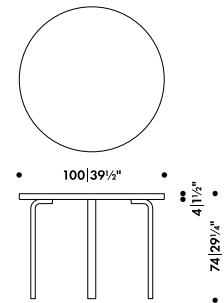

AALTO TABLE ROUND

ALVAR AALTO 1933

Legs and top edge-band

Solid birch

Top core

Solid birch, chipboard, plywood, honeycomb

Top surface

Birch veneer

High-pressure laminate

Linoleum

Use of water based lacquers only

Shipped unassembled in two boxes

Table with birch veneer top: Made in Finland and Germany

Table with HPL top: Made in Finland

Table with linoleum top: Made in Finland

90A