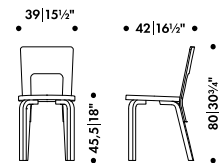

CHAIR 66

ALVAR AALTO 1935

Legs and seat edge-band

Solid birch

Seat core

Solid birch

Birch plywood

Seat surface

Birch veneer

High-pressure laminate

Linoleum

Fabric upholstery with PU foam padding

Leather upholstery with PU foam padding

Leather upholstery without PU foam padding

Backrest

Form-pressed birch plywood

Use of water based lacquers only

Shipped unassembled in a Carry Away package

Made in Finland

Legs and backrest natural lacquered, seat birch veneer

281 002 71 Q**

SEK* 3.980,00