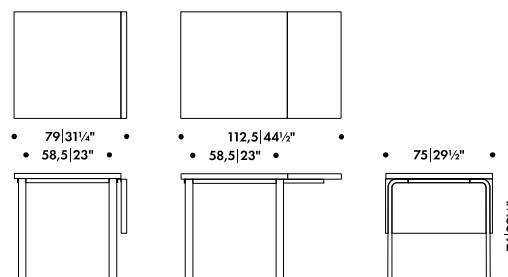

AALTO TABLE FOLDABLE NEW

ALVAR AALTO 1933

Four legs and top edge-band

Solid birch

Top core

Solid birch, chipboard, plywood, honeycomb

Top surface

Birch veneer
High-pressure laminate
Linoleum

Use of water based lacquers only

Shipped unassembled in two boxes

Table with birch veneer top:
Made in Finland and Germany
Table with HPL top: Made in
Finland
Table with linoleum top: Made
in Finland

DL81C

Legs and edge band natural lacquered,
top birch veneer, drop leaf birch veneer

283 060 81

SEK* 12.920,00

Legs and edge band natural lacquered,
top IKI white HPL, drop leaf IKI white
HPL

283 060 82

SEK* 12.920,00

Legs and edge band natural lacquered,
top black linoleum, drop leaf black
linoleum

283 060 83

SEK* 12.920,00

Legs and edge band natural lacquered,
top clay linoleum, drop leaf walnut
linoleum

283 060 84

SEK* 12.920,00

Legs and edge band natural lacquered,
top pistachio linoleum, drop leaf olive
linoleum

283 060 85

SEK* 12.920,00

Legs and edge band natural lacquered,
top vapour linoleum, drop leaf smokey
blue linoleum

283 060 86

SEK* 12.920,00

Felt glides, 22 x 45 mm, set of 4, with
screws for LG80

270 049 02Q**

SEK* 170,00

* Recommended retail price without VAT;

** Quick Ship product - dispatch usually within 3 working days ex Germany