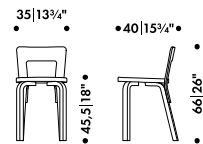

CHAIR 65

ALVAR AALTO 1935

Legs and seat edge-band

Solid birch

Seat core

Solid birch

Birch plywood

Seat surface

Birch veneer

High-pressure laminate

Linoleum

Fabric upholstery with PU foam padding

Leather upholstery with PU foam padding

Leather upholstery without PU foam padding

Backrest

Form-pressed birch plywood

Use of water based lacquers only

Shipped unassembled in a Carry Away package

Made in Finland

—

Legs and backrest natural lacquered, seat birch veneer

281 026 71

SEK* 3.820,00