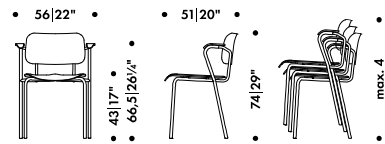

LUKKI CHAIR

ILMARI TAPIOVAARA 1951

Legs

Steel tube

Seat and back core

Form-pressed birch plywood

Seat and back surface

Beech veneer

Shipped assembled

Made in Finland

—

Frame black matt powder coated, seat, backrest and armrest black lacquered

281 016 01

SEK* 4.790,00

Frame stone white matt powder coated, seat, backrest and armrest stone white lacquered

281 016 02

SEK* 4.790,00