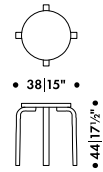

STOOL E60

ALVAR AALTO 1934

Four legs and seat edge-band

Solid birch
Solid wild birch

Seat core

Solid birch
Birch plywood

Seat surface

Birch veneer
High-pressure laminate
Linoleum
Fabric upholstery with PU foam padding
Leather upholstery with PU foam padding
Leather upholstery without PU foam padding

Use of water based lacquers only

Shipped unassembled in a Carry Away package or assembled (up to two in a box).

Made in Finland

Artek offers a Lifetime Warranty on every new Stool E60 purchased by end customers for private use.