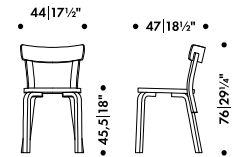

CHAIR 69

ALVAR AALTO 1935

Legs and seat core

Solid birch

Seat surface

Birch veneer

High-pressure laminate

Fabric upholstery with PU foam padding

Leather upholstery with PU foam padding

Leather upholstery without PU foam padding

Backrest

Form-pressed solid birch lamella

Use of water based lacquers only

Shipped unassembled in a Carry Away package

Made in Finland

Legs and backrest natural lacquered, seat birch veneer

281 004 77 Q**

SEK* 4.040,00