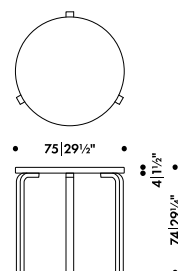

AALTO TABLE ROUND

ALVAR AALTO 1933

Legs and top edge-band

Solid birch

Top core

Solid birch, chipboard, plywood, honeycomb

Top surface

Birch veneer

High-pressure laminate

Linoleum

Use of water based lacquers only

Shipped unassembled in two boxes

Table with birch veneer top: Made in Finland and Germany

Table with HPL top: Made in Finland

Table with linoleum top: Made in Finland

—

90B