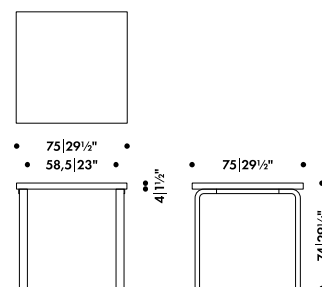

AALTO TABLE SQUARE

ALVAR AALTO 1933

Four legs and top edge-band

Solid birch

Top core

Solid birch, chipboard, plywood, honeycomb

Top surface

Birch veneer
High-pressure laminate
Linoleum

Use of water based lacquers only

Shipped unassembled in two boxes

Table with birch veneer top: Made in Finland and Germany

Table with HPL top: Made in Finland

Table with linoleum top: Made in Finland

—

81C