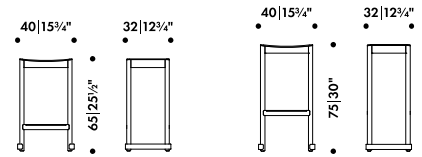

ATELIER BAR STOOL

TAF STUDIO 2021

Frame

Solid beech
Solid ash
Solid oak

Foot rest inlay

Aluminium

Seat

Beech plywood

Seat surface

Beech veneer
Ash veneer
Oak veneer

Plastic glides mounted

Made in Italy

—

Configurable products - Always made to order. Longer lead times than standard versions.

—

Atelier Bar Stool	281 046 00	without VAT in SEK*
Seat height		
Seat height 65cm		0,00
Seat height 75cm		0,00
Frame and seat		
natural beech, clear lacquered		5.260,00
natural ash, clear lacquered		+ 450,00
natural oak, clear lacquered		+ 1.100,00
beech, black lacquered		+ 400,00
beech, dark red lacquered		+ 400,00
beech, green lacquered		+ 400,00
Glides		
Plastic glides mounted		+ 0,00

* Recommended retail price without VAT