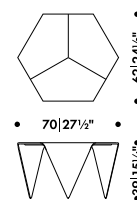

TRIENNA TABLE

ILMARI TAPIOVAARA 1954

Table core

Form-pressed birch veneer

Table surface

Oak veneer

Shipped assembled

Made in Finland

—

Oak, natural lacquered

283 038 04Q**

SEK* 10.150,00