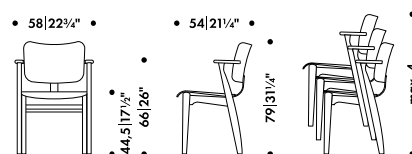

DOMUS CHAIR

ILMARI TAPIOVAARA 1946

Frame

Solid birch
Solid oak

Seat and back core

Form-pressed birch veneer

Seat and back surface

Birch veneer
Oak veneer
Fabric upholstery with PU foam padding
Leather upholstery with PU foam padding

Shipped assembled, felt glides mounted

Made in Finland

—

Configurable product - Always made to order.

—

Frame, seat and back lacquered

natural
white

Frame, seat and back stained

black
honey
walnut

—

Fabric upholstery requirements

seat 1 pc = 0,6 m
seat and back 1 pc = 0,7 m

Leather upholstery requirements

seat 1 pc = 0,6 m²
seat and back 1 pc = 1,1 m²

Some upholstery restrictions may occur with this product. Please consult suitability with your Artek representative.

Domus Chair seat upholstered	281 014 02	without VAT in SEK*

Frame, seat and back		
Birch natural lacquered		+ 7.910,00
Birch, lacquered or stained		+ 290,00
Oak natural lacquered		+ 1.630,00
Upholstery**		
Fabric F40		+ 620,00
Fabric F60		+ 770,00
Fabric F80		+ 940,00
Fabric F100		+ 1.080,00
Fabric F140		+ 1.390,00
Fabric F200		+ 1.940,00
Leather L40		+ 1.700,00
Leather L60		+ 2.490,00

Domus Chair seat and back upholstered	281 015 02	without VAT in SEK*

Frame, seat and back		
Birch natural lacquered		+ 8.640,00
Birch, lacquered or stained		+ 300,00
Oak natural lacquered		+ 1.620,00
Upholstery**		
Fabric F40		+ 720,00
Fabric F60		+ 910,00
Fabric F80		+ 1.080,00
Fabric F100		+ 1.260,00
Fabric F140		+ 1.620,00
Fabric F200		+ 2.260,00
Leather L40		+ 3.130,00
Leather L60		+ 4.560,00

* Recommended retail price without VAT

** For COM and COL options, please check with your sales representative