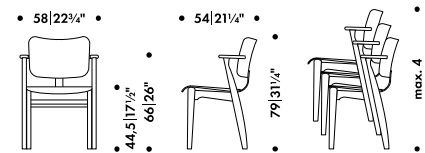

DOMUS CHAIR

ILMARI TAPIOVAARA 1946

Frame

Solid birch
Solid oak

Seat and back core

Form-pressed birch veneer

Seat and back surface

Birch veneer
Oak veneer
Fabric upholstery with PU foam padding
Leather upholstery with PU foam padding

Shipped assembled, felt glides mounted

Made in Finland

281 013 01
SEK* 7.910,00

281 013 02
SEK* 8.200,00

281 013 03
SEK* 8.200,00

281 013 04
SEK* 8.200,00

281 013 EF
SEK* 8.200,00

281 013 05
SEK* 9.540,00

281 014 51
SEK* 9.610,00

281 014 52
SEK* 9.900,00

281 014 53
SEK* 9.900,00

281 014 54
SEK* 9.900,00

281 014 55
SEK* 11.240,00

281 015 51
SEK* 11.770,00

* Recommended retail price without VAT