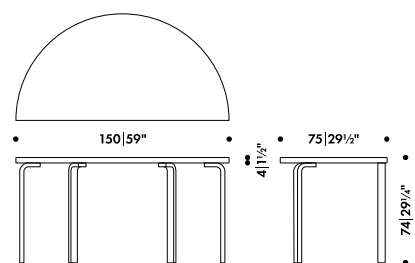

AALTO TABLE HALF-ROUND NEW

ALVAR AALTO 1933

Three legs and top edge-band

Solid birch

Top core

Solid birch, chipboard, plywood, honeycomb

Top surface

Birch veneer
High-pressure laminate
Linoleum

Use of water based lacquers only

Shipped unassembled in two boxes

Table with birch veneer top: Made in Finland and Germany
Table with HPL top: Made in Finland
Table with linoleum top: Made in Finland

96

Legs and edge band natural lacquered, top birch veneer

283 064 81

SEK* 15.530,00

Legs and edge band natural lacquered, top IKI white HPL

283 064 82

SEK* 15.530,00

Legs and edge band natural lacquered, top black linoleum

283 064 83

SEK* 15.530,00

Felt glides, 22 x 45 mm, set of 4, with screws for LG80

270 049 02Q**

SEK* 170,00

* Recommended retail price without VAT;

** Quick Ship product - dispatch usually within 3 working days ex Germany