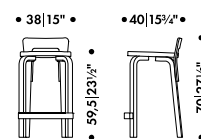

HIGH CHAIR K65

ALVAR AALTO 1935

Legs and seat edge-band

Solid birch

Seat core

Solid birch

Birch plywood

Seat surface

Birch veneer

High-pressure laminate

Linoleum

Fabric upholstery with PU foam padding

Leather upholstery with PU foam padding

Leather upholstery without PU foam padding

Backrest

Form-pressed birch plywood

Footrest

Form-pressed solid birch lamella

Use of water based lacquers only

Shipped unassembled in a Carry Away package

Made in Finland

—

Configurable products - Always made to order. Longer lead times than standard versions. Existing standard components can be freely combined.

—

Seat lacquered

natural

black

white

orange

yellow

green

petrol

red

blue

grey

Seat stained

honey

walnut

Legs and backrest lacquered

natural

black

white

—

Fabric upholstery requirement

1 pc = 50 x 50 cm

Leather upholstery requirement

1 pc = 0,4 m²

High Chair K65	281 007 02	without VAT in SEK*
Seat		
Seat in birch veneer		4.630,00
Seat IKI white HPL, edge natural		+ 260,00
Seat linoleum black, edge natural		+ 260,00
Seat lacquered or stained		+ 220,00
Legs and backrest		
Legs and backrest natural lacquered		+ 0,00
Legs and backrest lacquered		+ 250,00
Upholstery**		
Fabric F40		+ 520,00
Fabric F60		+ 640,00
Fabric F80		+ 770,00
Fabric F100		+ 910,00
Fabric F140		+ 1.160,00
Fabric F200		+ 1.610,00
Leather without PU foam padding		+ 0,00
Leather L40		+ 1.140,00
Leather L60		+ 1.640,00
Glides		
Felt glides mounted		+ 180,00
Mode of shipment		
Assembled		+ 100,00

* Recommended retail price without VAT

** For COM and COL options, please check with your sales representative