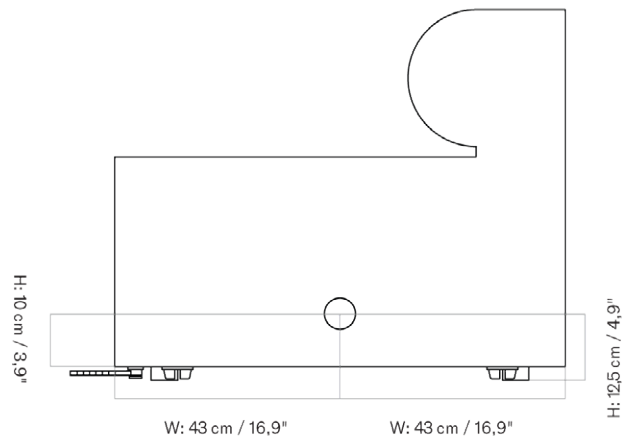

Eave 86 Open End Right — Option 2