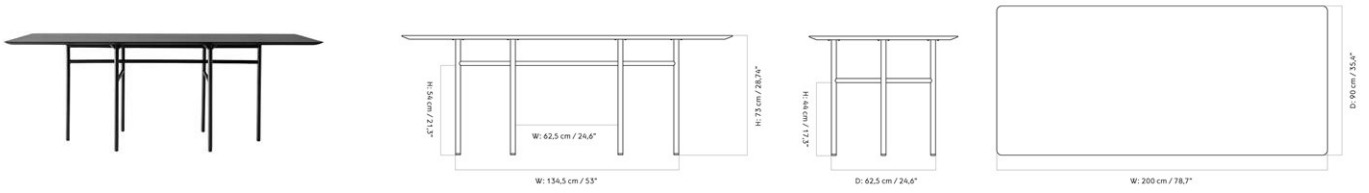

SNAREGADE DINING TABLE, RECTANGULAR, L200 CM
Designed by *Norm Architects*

MASTER SKU
COLLI
DIMENSIONS

1150001PIM
1
W: 200 cm   D: 90 cm

CARE INSTRUCTIONS

Discover our product care guide for comprehensive care instructions.

[Download](#)

Find more information in the dedicated product fact sheet for this product.

DESCRIPTION

STOCK OPTION

SKU	VARIANT	EXCL. VAT SEK
1150539	Black Steel Base - Black Painted Oak Veneer Top	16.152,00
1150849	Black Steel Base - Dark Stained Oak	17.512,00