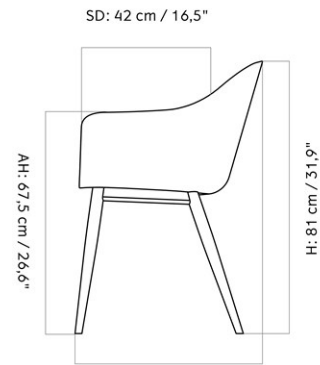

HARBOUR DINING CHAIR, OAK BASE, UPHOLSTERED SHELL

Designed by *Norm Architects*

W: 58,5 cm / 23"

SD: 42 cm / 16,5"

AH: 67,5 cm / 26,6"

H: 81 cm / 31,9"

D: 57,5 cm / 22,6"

MASTER SKU	9352000PIM
PRODUCTION TIME	5-17 WEEKS
COLLI	1
DIMENSIONS	H: 81 cm W: 58.5 cm
	D: 57.5 cm
	SH: 48 cm SD: 42 cm
	AH: 67.5 cm