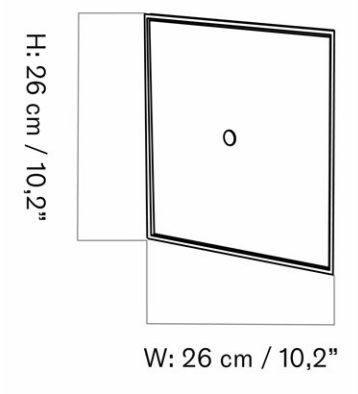

DOOR FOR FRAME 28
Designed by *Mogens Lassen*

MASTER SKU	BL39900PIM
PRODUCTION TIME	2-7 WEEKS
COLLI	1
DIMENSIONS	H: 26 cm W: 26 cm D: 1 cm

CARE INSTRUCTIONS	Discover our product care guide for comprehensive care instructions. Download
DESCRIPTION	Find more information in the dedicated product fact sheet for this product.