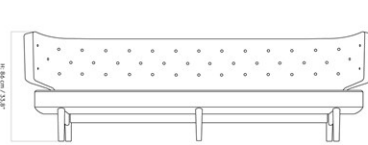

RADIOHUS SOFA, 3 SEATER, WALNUT BASE

Designed by *Vilhelm Lauritzen*

MASTER SKU	1222000PIM	CARE INSTRUCTIONS	Discover our product care guide for comprehensive care instructions.
PRODUCTION TIME	5 WEEKS		Download
COLLI	1		Find more information in the dedicated product fact sheet for this product.
DIMENSIONS	H: 86 cm D: 77 cm SH: 45 cm	W: 258 cm SD: 58 cm	

SPEC OPTIONS

MASTER SKU	VARIANT	PRODUCTION TIME	EXCL. VAT SEK
1222000PIM	Price Category - PC0T <i>Audo Bouclé, Audø</i>	5 WEEKS	64.796,00
1222000PIM	Price Category - PC1T <i>Barnum Bouclé, Audø / Champion, JAB / Illusion, Nevotex / Hot Madison, JAB / Remix, Kvadrat / Re-wool, Kvadrat</i>	5 WEEKS	67.516,00
1222000PIM	Price Category - PC2T <i>Canvas 2, Kvadrat / Clay, Sahco, Kvadrat / Fiord, Kvadrat / Hallingdal 65, Kvadrat / Moss, Sahco, Kvadrat / Reflect, Kvadrat / Savanna, Kvadrat / Steelcut Trio 3, Kvadrat</i>	5 WEEKS	70.236,00
1222000PIM	Price Category - PC3T <i>Arctic, Jab / Safire, Sahco, Kvadrat / Vidar 4, Kvadrat / Zero, Sahco, Kvadrat</i>	5 WEEKS	72.876,00
1222000PIM	Price Category - PC4T <i>Grand Mohair, Danish Art Weaving / Lupo, Dedar</i>	5 WEEKS	75.596,00