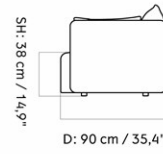

OFFSET SOFA, 3 SEATER W/LOOSE COVER

Designed by *Norm Architects*

MASTER SKU	9854000PIM
PRODUCTION TIME	6 WEEKS
COLLI	1
DIMENSIONS	H: 75 cm W: 228 cm
	D: 90 cm
	SH: 37 cm SD: 62 cm
	AH: 58.5 cm

CARE INSTRUCTIONS

Discover our product care guide for comprehensive care instructions.

[Download](#)

DESCRIPTION

Find more information in the dedicated product fact sheet for this product.