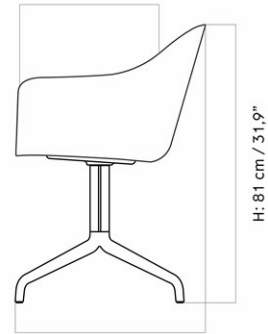

HARBOUR DINING CHAIR, STAR BASE W/SWIVEL, UPHOLSTERED SHELL

Designed by *Norm Architects*

W: 58,5 cm / 23"

SD: 42 cm / 16,5"

D: 54,5 cm / 21,5"

MASTER SKU	9371000PIM
PRODUCTION TIME	5 WEEKS
COLLI	1
DIMENSIONS	H: 81 cm W: 58.5 cm
	D: 54.5 cm
	SH: 48 cm SD: 42 cm
	AH: 67.5 cm