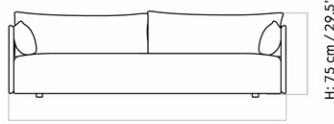

OFFSET LOOSE COVER FOR 3- SEATER

Designed by *Norm Architects*

W: 228 cm / 89.8"

H: 75 cm / 29.5"