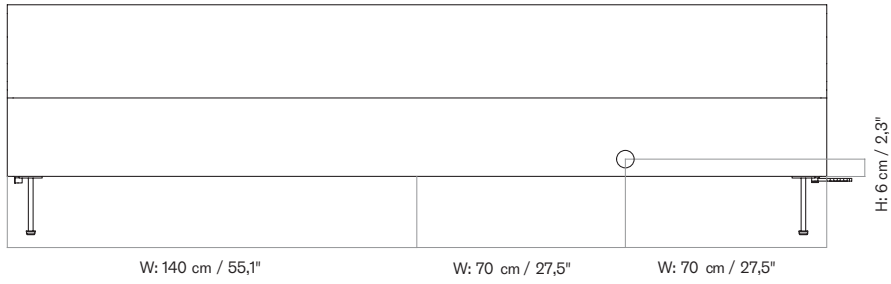

POWER OUTLET
FOR EAVE DINING SOFA

280 Right Position