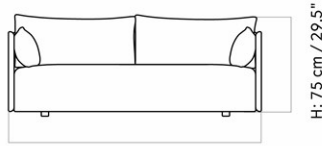

OFFSET LOOSE COVER FOR 2-SEATER

Designed by *Norm Architects*

MASTER SKU
PRODUCTION TIME
COLLI
DIMENSIONS

9852011PIM
6 WEEKS
1
H: 59 cm
D: 90 cm
SH: 38 cm
W: 178 cm

CARE INSTRUCTIONS
DESCRIPTION

Discover our product care guide for comprehensive care instructions.
[Download](#)
Find more information in the dedicated product fact sheet for this product.