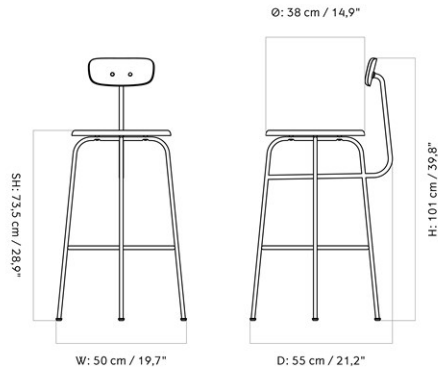

AFTERROOM BAR CHAIR, BLACK BASE, UPHOLSTERED SEAT, VENEER BACK

Designed by *Afteroom*

MASTER SKU	8485000PIM	
PRODUCTION TIME	6 WEEKS	
COLLI	1	
DIMENSIONS	H: 101 cm	W: 50 cm
	D: 55 cm	
	SH: 73 cm	SD: 34 cm

CARE INSTRUCTIONS

Discover our product care guide for comprehensive care instructions.

[Download](#)

Find more information in the dedicated product fact sheet for this product.

DESCRIPTION

SPEC OPTIONS

MASTER SKU	VARIANT	PRODUCTION TIME	EXCL. VAT SEK
8485000PIM	Price Category - PC0T - NEW <i>Audo Bouclé, Audo</i>	6 WEEKS	5.756,00
8485000PIM	Price Category - PC1T - NEW <i>Barnum Bouclé, Audo / Champion, JAB / Illusion, Nevotex / Hot Madison, JAB / Maple, Kvadrat / Remix, Kvadrat / Re-wool, Kvadrat</i>	6 WEEKS	6.156,00
8485000PIM	Price Category - PC2T - NEW <i>Canvas 2, Kvadrat / Clay, Sahco, Kvadrat / Fiord, Kvadrat / Hallingdal 65, Kvadrat / Moss, Sahco, Kvadrat / Reflect, Kvadrat / Savanna, Kvadrat / Steelcut Trio 3, Kvadrat</i>	6 WEEKS	6.476,00
8485000PIM	Price Category - PC0L - NEW <i>Sierra, Camo</i>	6 WEEKS	6.636,00
8485000PIM	Price Category - PC3T - NEW <i>Arctic, Jab / Safire, Sahco, Kvadrat / Vidar 4, Kvadrat / Zero, Sahco, Kvadrat</i>	6 WEEKS	6.716,00
8485000PIM	Price Category - PC4T - NEW <i>Cabanon Soft, Designers Guild / Grand Mohair, Danish Art Weaving / Lupo, Dedar</i>	6 WEEKS	7.116,00
8485000PIM	Price Category - PC1L - NEW <i>Dakar, Nevotex / Envy, Sørensen / Ultra, Sørensen</i>	6 WEEKS	7.196,00
8485000PIM	Price Category - PC2L - NEW <i>Dunes, Sørensen / Nuance, Sørensen</i>	6 WEEKS	7.676,00