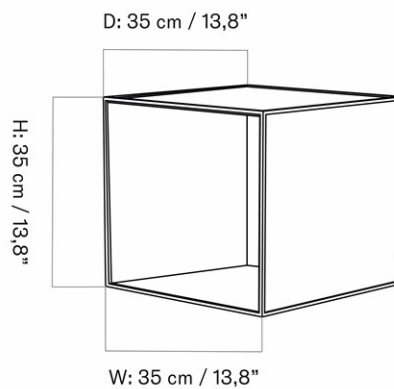

FRAME 35

Designed by *Mogens Lassen*

MASTER SKU	BL39002PIM
PRODUCTION TIME	2 WEEKS
COLLI	1
DIMENSIONS	H: 35 cm W: 35 cm D: 35 cm

CARE INSTRUCTIONS

Discover our product care guide for comprehensive care instructions.

DESCRIPTION

[Download](#)

Find more information in the dedicated product fact sheet for this product.