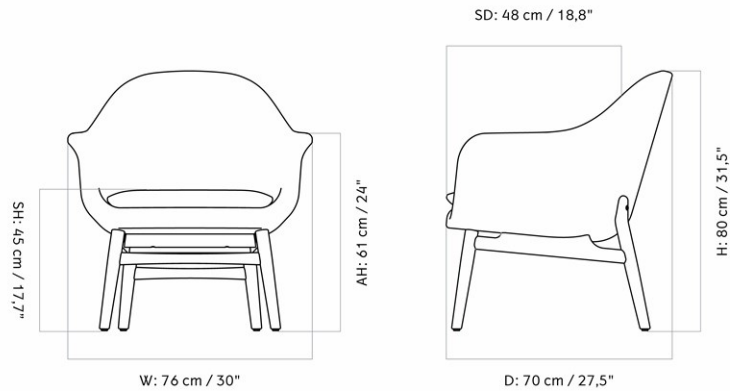

EXCL. VAT SEK

Tearoom Chair Collection

1.356,00

HARBOUR LOUNGE CHAIR, OAK BASE

Designed by *Norm Architects*

MASTER SKU	9255100PIM		
PRODUCTION TIME	5-24 WEEKS		
COLLI	1		
DIMENSIONS	H: 80 cm	W: 76 cm	
	D: 70 cm		
	SH: 45 cm	SD: 48 cm	
	AH: 61 cm		