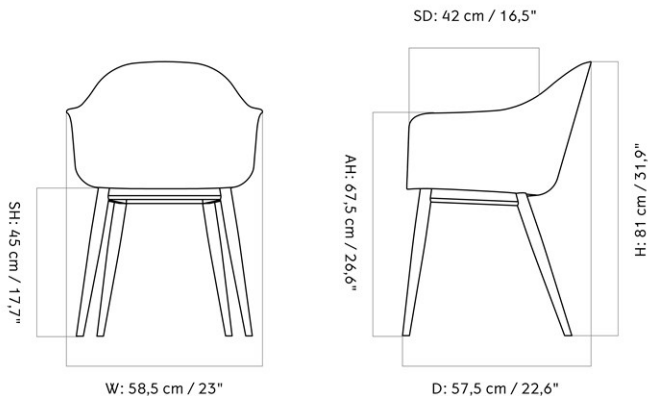

HARBOUR DINING CHAIR, OAK BASE, PLASTIC SHELL

Designed by *Norm Architects*

MASTER SKU	9350639PIM
PRODUCTION TIME	2-17 WEEKS
COLLI	1
DIMENSIONS	H: 81 cm W: 58.5 cm
	D: 57.5 cm
	SH: 45 cm SD: 42 cm
	AH: 67.5 cm