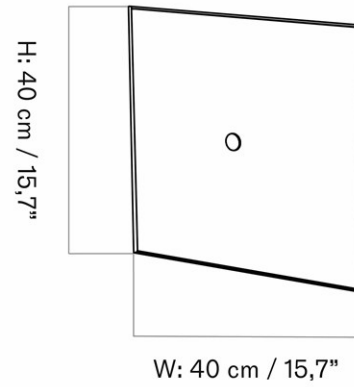

DOOR FOR FRAME 42
Designed by *Mogens Lassen*

MASTER SKU	BL39024PIM
PRODUCTION TIME	2-7 WEEKS
COLLI	1
DIMENSIONS	H: 40 cm W: 40 cm D: 1 cm

CARE INSTRUCTIONS	Discover our product care guide for comprehensive care instructions. Download
DESCRIPTION	Find more information in the dedicated product fact sheet for this product.