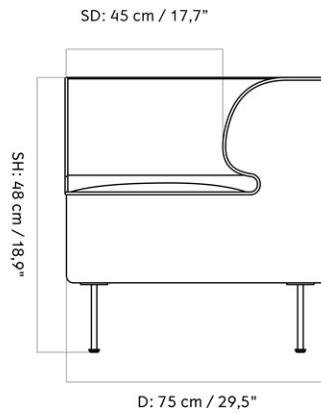

EAVE DINING SOFA CORNER

Designed by *Norm Architects*

MASTER SKU	9973000PIM
PRODUCTION TIME	7 WEEKS
COLLI	1
DIMENSIONS	H: 79 cm W: 75 cm D: 75 cm SH: 48 cm SD: 45 cm AH: 70 cm

CARE INSTRUCTIONS

Discover our product care guide for comprehensive care instructions.

[Download](#)

Find more information in the dedicated product fact sheet for this product.

DESCRIPTION

SPEC OPTIONS

MASTER SKU	VARIANT	PRODUCTION TIME	EXCL. VAT SEK
9973000PIM	Price Category - PC0T <i>Audo Bouclé, Audo</i>	7 WEEKS	14.716,00
9973000PIM	Price Category - PC1T <i>Barnum Bouclé, Audo / Champion, JAB / Illusion, Nevotex / Hot Madison, JAB / Maple, Kvadrat / Remix, Kvadrat / Re-wool, Kvadrat</i>	7 WEEKS	16.636,00
9973000PIM	Price Category - PC2T <i>Canvas 2, Kvadrat / Clay, Sahco, Kvadrat / Fiord, Kvadrat / Hallingdal 65, Kvadrat / Moss, Sahco, Kvadrat / Reflect, Kvadrat / Savanna, Kvadrat / Steelcut Trio 3, Kvadrat</i>	7 WEEKS	21.196,00
9973000PIM	Price Category - PC3T <i>Arctic, Jab / Safire, Sahco, Kvadrat / Vidar 4, Kvadrat / Zero, Sahco, Kvadrat</i>	7 WEEKS	23.676,00
9973000PIM	Price Category - PC4T <i>Lupo, Dedar</i>	7 WEEKS	25.356,00