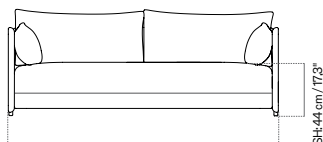

L: 145 cm / 57"

SH: 44 cm / 17.3"

UD: 220 cm / 86,6"

D: 105 cm / 41,3"

H: 66,5 cm / 26,2"

PRODUCTION TIME	5 WEEKS
COLLI	1
DIMENSIONS	L: 145 cm SH: 44 cm
	H: 65.5 cm
	UD: 220 cm D: 105 cm

CARE INSTRUCTIONS

Discover our product care guide for comprehensive care instructions.