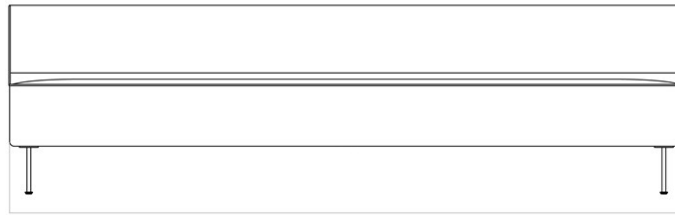

EAVE DINING SOFA 280

Designed by *Norm Architects*

MASTER SKU	9972000PIM	CARE INSTRUCTIONS	Discover our product care guide for comprehensive care instructions.
PRODUCTION TIME	7 WEEKS		Download
COLLI	1	DESCRIPTION	Find more information in the dedicated product fact sheet for this product.
DIMENSIONS	H: 79 cm W: 280 cm D: 75 cm SH: 48 cm SD: 45 cm		

SPEC OPTIONS

MASTER SKU	VARIANT	PRODUCTION TIME	EXCL. VAT SEK
9972000PIM	Price Category - PC0T <i>Audo Bouclé, Audø</i>	7 WEEKS	24.236,00
9972000PIM	Price Category - PC1T <i>Barnum Bouclé, Audø / Champion, JAB / Illusion, Nevotex / Hot Madison, JAB / Maple, Kvadrat / Remix, Kvadrat / Re-wool, Kvadrat</i>	7 WEEKS	28.076,00
9972000PIM	Price Category - PC2T <i>Canvas 2, Kvadrat / Clay, Sahco, Kvadrat / Fiord, Kvadrat / Hallingdal 65, Kvadrat / Moss, Sahco, Kvadrat / Reflect, Kvadrat / Savanna, Kvadrat / Steelcut Trio 3, Kvadrat</i>	7 WEEKS	38.796,00
9972000PIM	Price Category - PC3T <i>Arctic, Jab / Safire, Sahco, Kvadrat / Vidar 4, Kvadrat / Zero, Sahco, Kvadrat</i>	7 WEEKS	43.516,00
9972000PIM	Price Category - PC4T <i>Lupo, Dedar</i>	7 WEEKS	46.316,00