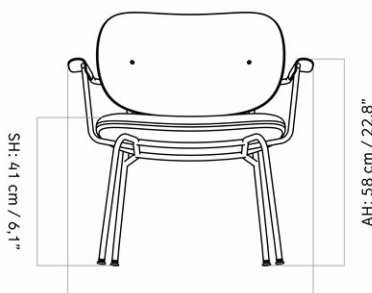

CO LOUNGE CHAIR W/ARMREST, UPHOLSTERED SEAT, OAK BACK

Designed by *Norm Architects*

W: 70 cm / 27,5"