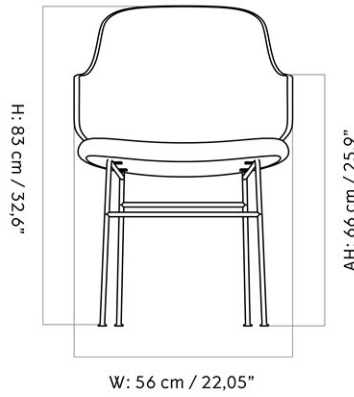

THE PENGUIN DINING CHAIR, BLACK BASE, WALNUT BACK, UPHOLSTERED SEAT
Designed by *Ib Kofod-Larsen Design*

MASTER SKU	1201000PIM	
PRODUCTION TIME	8 WEEKS	
COLLI	1	
DIMENSIONS	H: 82 cm	W: 56 cm
	D: 57 cm	
	SH: 47 cm	SD: 44.5 cm
	AH: 64.4 cm	

CARE INSTRUCTIONS

Discover our product care guide for comprehensive care instructions.

[Download](#)

Find more information in the dedicated product fact sheet for this product.

DESCRIPTION

SPEC OPTIONS

MASTER SKU	VARIANT	PRODUCTION TIME	EXCL. VAT SEK
1201000PIM	Price Category - PC0T <i>Audo Bouclé, Audø</i>	8 WEEKS	7.436,00
1201000PIM	Price Category - PC1T <i>Barnum Bouclé, Audø / Champion, JAB / Illusion, Nevotex / Hot Madison, JAB / Remix, Kvadrat / Re-wool, Kvadrat</i>	8 WEEKS	7.676,00
1201000PIM	Price Category - PC2T <i>Canvas 2, Kvadrat / Clay, Sahco, Kvadrat / Fiord, Kvadrat / Hallingdal 65, Kvadrat / Moss, Sahco, Kvadrat / Reflect, Kvadrat / Savanna, Kvadrat / Steelcut Trio 3, Kvadrat</i>	8 WEEKS	8.076,00
1201000PIM	Price Category - PC3T <i>Arctic, Jab / Safire, Sahco, Kvadrat / Vidar 4, Kvadrat / Zero, Sahco, Kvadrat</i>	8 WEEKS	8.476,00
1201000PIM	Price Category - PC4T <i>Grand Mohair, Danish Art Weaving / Lupo, Dedar</i>	8 WEEKS	8.716,00
1201000PIM	Price Category - PC1L <i>Dakar, Nevotex / Envy, Sørensen / Ultra, Sørensen</i>	8 WEEKS	9.436,00
1201000PIM	Price Category - PC2L <i>Dunes, Sørensen / Nuance, Sørensen</i>	8 WEEKS	11.276,00
1201000PIM	Price Category - PC3L	8 WEEKS	13.196,00
1201000PIM	Price Category - PC4L	8 WEEKS	15.196,00