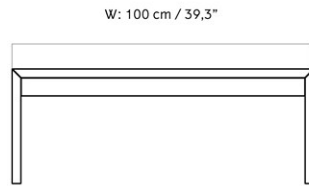

PLINTH BRIDGE

Designed by *Norm Architects*