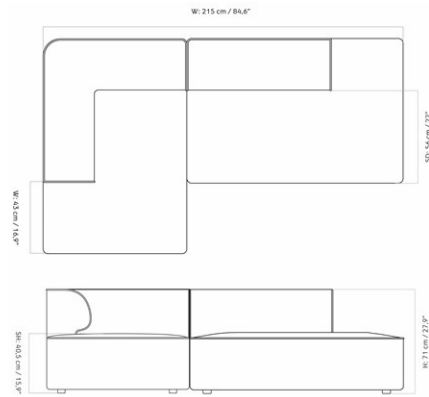

EAVE MODULAR SOFA 86, 2 SEATER, CONFIGURATION 7

Designed by *Norm Architects*

MASTER SKU	9986420PIM
PRODUCTION TIME	7 WEEKS
COLLI	1
DIMENSIONS	H: 71 cm W: 215 cm D: 129 cm SH: 40.5 cm SD: 56 cm AH: 70 cm

CARE INSTRUCTIONS

Discover our product care guide for comprehensive care instructions.

[Download](#)

DESCRIPTION

Find more information in the dedicated product fact sheet for this product.

SPEC OPTIONS

MASTER SKU	VARIANT	PRODUCTION TIME	EXCL. VAT SEK
9986420PIM	Price Category - PC0T <i>Audo Bouclé, Audø</i>	7 WEEKS	33.596,00
9986420PIM	Price Category - PC1T <i>Barnum Bouclé, Audø / Champion, JAB / Illusion, Nevotex / Hot Madison, JAB / Maple, Kvadrat / Remix, Kvadrat / Re-wool, Kvadrat</i>	7 WEEKS	37.996,00
9986420PIM	Price Category - PC2T <i>Canvas 2, Kvadrat / Clay, Sahco, Kvadrat / Fiord, Kvadrat / Hallingdal 65, Kvadrat / Moss, Sahco, Kvadrat / Reflect, Kvadrat / Savanna, Kvadrat / Steelcut Trio 3, Kvadrat</i>	7 WEEKS	43.116,00
9986420PIM	Price Category - PC3T <i>Arctic, Jab / Safire, Sahco, Kvadrat / Vidar 4, Kvadrat / Zero, Sahco, Kvadrat</i>	7 WEEKS	48.236,00
9986420PIM	Price Category - PC4T <i>Lupo, Dedar</i>	7 WEEKS	53.436,00