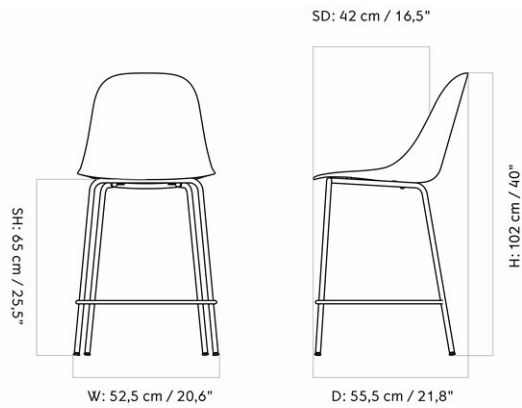

HARBOUR SIDE COUNTER CHAIR, PLASTIC SHELL

Designed by *Norm Architects*

MASTER SKU	9290100PIM
PRODUCTION TIME	2-6 WEEKS
COLLI	1
DIMENSIONS	H: 102 cm W: 52.5 cm
	D: 55.5 cm
	SH: 65 cm SD: 42 cm

CARE INSTRUCTIONS