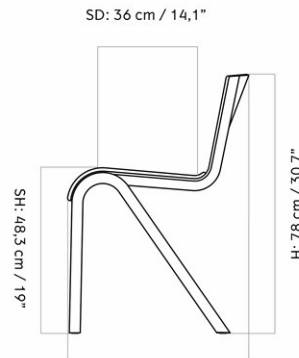

D: 50 cm / 19,7"

SW: 41,5 cm / 16,4"

MASTER SKU	8202000PIM
PRODUCTION TIME	15 WEEKS
COLLI	1
DIMENSIONS	H: 78 cm W: 47.5 cm
	D: 50 cm
	SH: 47.3 cm SD: 36 cm

CARE INSTRUCTIONS

Discover our product care guide for comprehensive care instructions.

[Download](#)

Find more information in the dedicated product fact sheet for this product.

DESCRIPTION

SPEC OPTIONS

MASTER SKU	VARIANT	PRODUCTION TIME	EXCL. VAT SEK
8202000PIM	Price Category - PC0T <i>Audo Bouclé, Audo</i>	15 WEEKS	3.756,00
8202000PIM	Price Category - PC1T <i>Barnum Bouclé, Audo / Champion, JAB / Illusion, Nevotex / Hot Madison, JAB / Maple, Kvadrat / Remix, Kvadrat / Re-wool, Kvadrat</i>	15 WEEKS	4.556,00
8202000PIM	Price Category - PC1L <i>Dakar, Nevotex / Envy, Sørensen / Ultra, Sørensen</i>	15 WEEKS	4.796,00
8202000PIM	Price Category - PC2T <i>Canvas 2, Kvadrat / Clay, Sahco, Kvadrat / Fiord, Kvadrat / Hallingdal 65, Kvadrat / Moss, Sahco, Kvadrat / Reflect, Kvadrat / Savanna, Kvadrat / Steelcut Trio 3, Kvadrat</i>	15 WEEKS	5.116,00
8202000PIM	Price Category - PC2L <i>Dunes, Sørensen / Nuance, Sørensen</i>	15 WEEKS	5.516,00
8202000PIM	Price Category - PC3T <i>Arctic, Jab / Safire, Sahco, Kvadrat / Vidar 4, Kvadrat / Zero, Sahco, Kvadrat</i>	15 WEEKS	5.596,00
8202000PIM	Price Category - PC3L	15 WEEKS	6.236,00
8202000PIM	Price Category - PC4T <i>Grand Mohair, Danish Art Weaving / Lupo, Dedar</i>	15 WEEKS	6.396,00
8202000PIM	Price Category - PC0L - NEW	15 WEEKS	6.716,00