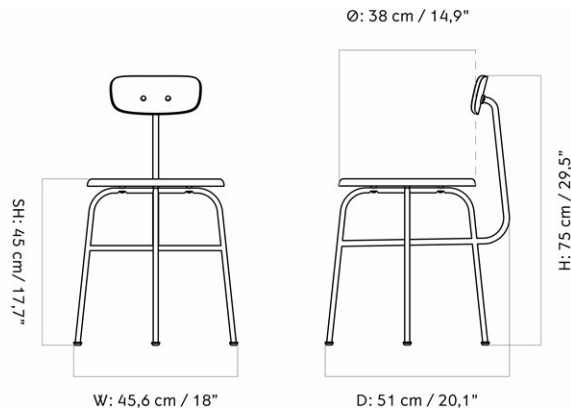

AFTERROOM DINING CHAIR, BLACK BASE, UPHOLSTERED SEAT, VENEER BACK

Designed by *Afterroom*

MASTER SKU	8481000PIM	
PRODUCTION TIME	6 WEEKS	
COLLI	1	
DIMENSIONS	H: 75 cm	W: 45 cm
	D: 50 cm	
	SH: 46 cm	SD: 34 cm

CARE INSTRUCTIONS

Discover our product care guide for comprehensive care instructions.

[Download](#)

Find more information in the dedicated product fact sheet for this product.

DESCRIPTION

SPEC OPTIONS

MASTER SKU	VARIANT	PRODUCTION TIME	EXCL. VAT SEK
8481000PIM	Price Category - PC0T - NEW <i>Audo Bouclé, Audo</i>	6 WEEKS	4.396,00
8481000PIM	Price Category - PC1T - NEW <i>Barnum Bouclé, Audo / Champion, JAB / Illusion, Nevotex / Hot Madison, JAB / Maple, Kvadrat / Remix, Kvadrat / Re-wool, Kvadrat</i>	6 WEEKS	4.796,00
8481000PIM	Price Category - PC0L - NEW <i>Sierra, Camo</i>	6 WEEKS	5.116,00
8481000PIM	Price Category - PC2T - NEW <i>Canvas 2, Kvadrat / Clay, Sahco, Kvadrat / Fiord, Kvadrat / Hallingdal 65, Kvadrat / Moss, Sahco, Kvadrat / Reflect, Kvadrat / Savanna, Kvadrat / Steelcut Trio 3, Kvadrat</i>	6 WEEKS	5.116,00
8481000PIM	Price Category - PC1L - NEW <i>Dakar, Nevotex / Envy, Sørensen / Ultra, Sørensen</i>	6 WEEKS	5.516,00
8481000PIM	Price Category - PC3T - NEW <i>Arctic, Jab / Safire, Sahco, Kvadrat / Vidar 4, Kvadrat / Zero, Sahco, Kvadrat</i>	6 WEEKS	5.516,00
8481000PIM	Price Category - PC4T - NEW <i>Cabanon Soft, Designers Guild / Grand Mohair, Danish Art Weaving / Lupo, Dedar</i>	6 WEEKS	5.756,00
8481000PIM	Price Category - PC2L - NEW <i>Dunes, Sørensen / Nuance, Sørensen</i>	6 WEEKS	5.836,00