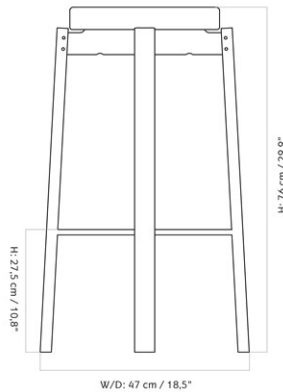

PASSAGE BAR STOOL, WALNUT BASE, UPHOLSTERED SEAT, STEEL RING

Designed by *Kroeyer-Saetter-Lassen*

MASTER SKU	1513400PIM	
PRODUCTION TIME	5-8 WEEKS	
COLLI	1	
DIMENSIONS	H: 76 cm	W: 47 cm
	D: 47 cm	
	SH: 76 cm	SD: 33.5 cm

CARE INSTRUCTIONS

Discover our product care guide for comprehensive care instructions.

[Download](#)

Find more information in the dedicated product fact sheet for this product.

DESCRIPTION

SPEC OPTIONS

MASTER SKU	VARIANT	PRODUCTION TIME	EXCL. VAT SEK
1513400PIM	Price Category - PC0L - NEW <i>Sierra, Camo</i>	8 WEEKS	8.236,00
1513400PIM	Price Category - PC0T - NEW <i>Audo Bouclé, Audo</i>	8 WEEKS	8.236,00
1513400PIM	Price Category - PC1T - NEW <i>Barnum Bouclé, Audo / Champion, JAB / Illusion, Nevotex / Hot Madison, JAB / Maple, Kvadrat / Remix, Kvadrat / Re-wool, Kvadrat</i>	8 WEEKS	8.956,00
1513400PIM	Price Category - PC1L - NEW <i>Dakar, Nevotex / Envy, Sørensen / Ultra, Sørensen</i>	8 WEEKS	9.196,00
1513400PIM	Price Category - PC2T - NEW <i>Canvas 2, Kvadrat / Clay, Sahco, Kvadrat / Fiord, Kvadrat / Hallingdal 65, Kvadrat / Moss, Sahco, Kvadrat / Reflect, Kvadrat / Savanna, Kvadrat / Steelcut Trio 3, Kvadrat</i>	8 WEEKS	9.516,00
1513400PIM	Price Category - PC2L - NEW <i>Dunes, Sørensen / Nuance, Sørensen</i>	8 WEEKS	10.156,00
1513400PIM	Price Category - PC3T - NEW <i>Arctic, Jab / Safire, Sahco, Kvadrat / Vidar 4, Kvadrat / Zero, Sahco, Kvadrat</i>	8 WEEKS	10.396,00
1513400PIM	Price Category - PC3L - NEW	8 WEEKS	10.876,00