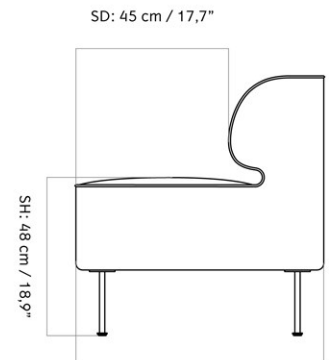

MASTER SKU 1205800PIM
 COLLI 1
 DIMENSIONS H: 21.2 cm W: 92 cm
 D: 45 cm

CARE INSTRUCTIONS

Discover our product care guide for comprehensive care instructions.

[Download](#)

DESCRIPTION

Find more information in the dedicated product fact sheet for this product.

FURNITURE

Seating

SOFAS

EAVE DINING SOFA 165

Designed by *Norm Architects*

W: 165 cm / 65"

SH: 48 cm / 18.9"

SD: 45 cm / 17.7"

D: 75 cm / 29.5"

MASTER SKU	9970000PIM	CARE INSTRUCTIONS	Discover our product care guide for comprehensive care instructions.
PRODUCTION TIME	7 WEEKS		
COLLI	1		Download
DIMENSIONS	H: 79 cm W: 165 cm	DESCRIPTION	Find more information in the dedicated product fact sheet for this product.
	D: 75 cm SH: 48 cm SD: 45 cm		