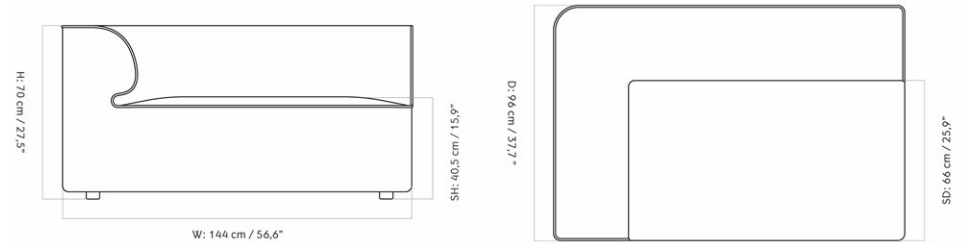

EAVE MODULAR SOFA 96, CORNER, 144

Designed by *Norm Architects*

MASTER SKU	9969500PIM	CARE INSTRUCTIONS	Discover our product care guide for comprehensive care instructions.
PRODUCTION TIME	7 WEEKS		Download
COLLI	1		Find more information in the dedicated product fact sheet for this product.
DIMENSIONS	H: 71 cm W: 144 cm D: 96 cm SH: 40.5 cm SD: 66 cm AH: 70 cm	DESCRIPTION	

SPEC OPTIONS

MASTER SKU	VARIANT	PRODUCTION TIME	EXCL. VAT SEK
9969500PIM	Price Category - PC0T <i>Audo Bouclé, Audø</i>	7 WEEKS	20.476,00
9969500PIM	Price Category - PC1T <i>Barnum Bouclé, Audø / Champion, JAB / Illusion, Nevotex / Hot Madison, JAB / Maple, Kvadrat / Remix, Kvadrat / Re-wool, Kvadrat</i>	7 WEEKS	22.796,00
9969500PIM	Price Category - PC2T <i>Canvas 2, Kvadrat / Clay, Sahco, Kvadrat / Fiord, Kvadrat / Hallingdal 65, Kvadrat / Moss, Sahco, Kvadrat / Reflect, Kvadrat / Savanna, Kvadrat / Steelcut Trio 3, Kvadrat</i>	7 WEEKS	25.356,00
9969500PIM	Price Category - PC3T <i>Arctic, Jab / Safire, Sahco, Kvadrat / Vidar 4, Kvadrat / Zero, Sahco, Kvadrat</i>	7 WEEKS	27.916,00
9969500PIM	Price Category - PC4T <i>Lupo, Dedar</i>	7 WEEKS	30.476,00