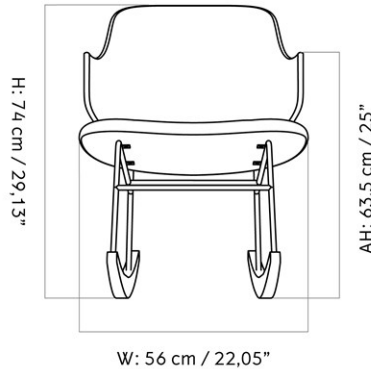

THE PENGUIN ROCKING CHAIR, UPHOLSTERED SEAT, WALNUT BACK

Designed by *Ib Kofod-Larsen Design*

MASTER SKU	1206000PIM	CARE INSTRUCTIONS	Discover our product care guide for comprehensive care instructions.
PRODUCTION TIME	8-10 WEEKS		Download
COLLI	0-1	DESCRIPTION	Find more information in the dedicated product fact sheet for this product.
DIMENSIONS	H: 73 cm W: 55 cm D: 85 cm SH: 42 cm SD: 44.5 cm AH: 63 cm		

SPEC OPTIONS

MASTER SKU	VARIANT	COLLI	PRODUCTION TIME	EXCL. VAT SEK
1206000PIM	Price Category - PC0T <i>Audo Bouclé, Audo</i>	1	8 WEEKS	11.356,00
1206000PIM	Price Category - PC1T <i>Barnum Bouclé, Audo / Champion, JAB / Illusion, Nevotex / Hot Madison, JAB / Remix, Kvadrat / Re-wool, Kvadrat</i>	1	8 WEEKS	12.156,00
1206000PIM	Price Category - PC2T <i>Canvas 2, Kvadrat / Clay, Sahco, Kvadrat / Fiord, Kvadrat / Hallingdal 65, Kvadrat / Moss, Sahco, Kvadrat / Reflect, Kvadrat / Savanna, Kvadrat / Steelcut Trio 3, Kvadrat</i>	1	8 WEEKS	12.636,00
1206000PIM	Price Category - PC3T <i>Arctic, Jab / Safire, Sahco, Kvadrat / Vidar 4, Kvadrat / Zero, Sahco, Kvadrat</i>	1	8 WEEKS	12.876,00
1206000PIM	Price Category - PC4T <i>Grand Mohair, Danish Art Weaving / Lupo, Dedar</i>	1	8 WEEKS	13.356,00
1206000PIM	Price Category - PC1L <i>Dakar, Nevotex / Envy, Sørensen / Ultra, Sørensen</i>	1	8 WEEKS	13.996,00
1206000PIM	Price Category - PC2L <i>Dunes, Sørensen / Nuance, Sørensen</i>	1	8 WEEKS	15.916,00
1206000PIM	Price Category - PC3L	1	8 WEEKS	17.916,00