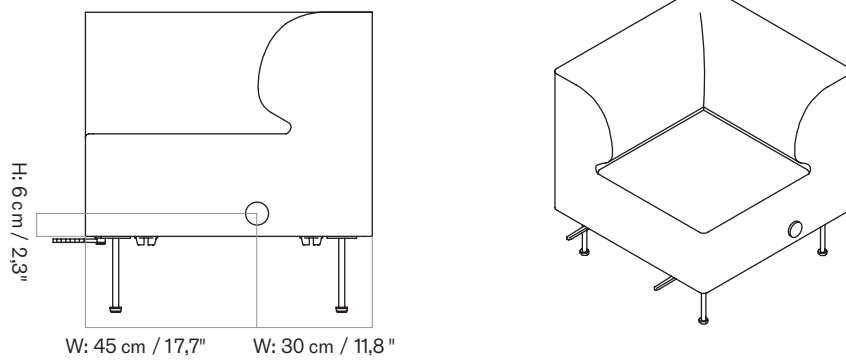

Corner Right