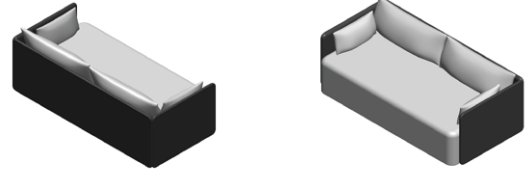

SPLIT UPHOLSTERY
FOR OFFSET SOFA

2 Seater

ADD ON COST

VARIANT

EXCL. VAT SEK

Offset Sofa 1 Seater

1.596,00

Offset Sofa 2 Seater

2.076,00

Offset Sofa 3 Seater

2.716,00