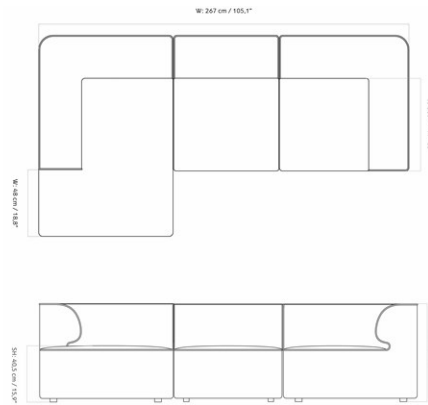

EAVE MODULAR SOFA 96, 3 SEATER, CONFIGURATION 12

Designed by *Norm Architects*

MASTER SKU	9988120PIM
PRODUCTION TIME	7 WEEKS
COLLI	1
DIMENSIONS	H: 71 cm W: 267 cm D: 144 cm SH: 40.5 cm SD: 66 cm AH: 70 cm