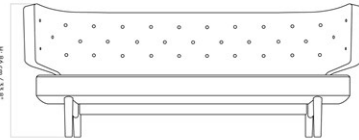

RADIOHUS SOFA, 2 SEATER, NATURAL OAK BASE, W/DAKAR 0250 BUTTONS

Designed by *Vilhelm Lauritzen*

MASTER SKU	1222100PIM	CARE INSTRUCTIONS	Discover our product care guide for comprehensive care instructions.
PRODUCTION TIME	5 WEEKS		
COLLI	1		Download
DIMENSIONS	H: 86 cm W: 215 cm	DESCRIPTION	Find more information in the dedicated product fact sheet for this product.
	D: 77 cm SH: 45 cm SD: 58 cm		

SPEC OPTIONS

MASTER SKU	VARIANT	PRODUCTION TIME	EXCL. VAT SEK
1222100PIM	Price Category - PC0T <i>Audo Bouclé, Audo</i>	5 WEEKS	56.716,00
1222100PIM	Price Category - PC1T <i>Barnum Bouclé, Audo / Champion, JAB / Illusion, Nevotex / Hot Madison, JAB / Remix, Kvadrat / Re-wool, Kvadrat</i>	5 WEEKS	59.436,00
1222100PIM	Price Category - PC2T <i>Canvas 2, Kvadrat / Clay, Sahco, Kvadrat / Fiord, Kvadrat / Hallingdal 65, Kvadrat / Moss, Sahco, Kvadrat / Reflect, Kvadrat / Savanna, Kvadrat / Steelcut Trio 3, Kvadrat</i>	5 WEEKS	62.076,00
1222100PIM	Price Category - PC3T <i>Arctic, Jab / Safire, Sahco, Kvadrat / Vidar 4, Kvadrat / Zero, Sahco, Kvadrat</i>	5 WEEKS	64.796,00
1222100PIM	Price Category - PC4T <i>Grand Mohair, Danish Art Weaving / Lupo, Dedar</i>	5 WEEKS	67.516,00