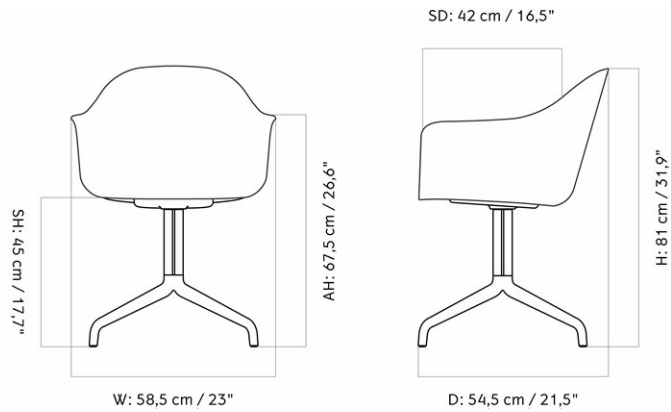

HARBOUR DINING CHAIR, STAR BASE W/RETURN, PLASTIC SHELL

Designed by *Norm Architects*

MASTER SKU	9380000PIM
PRODUCTION TIME	2 WEEKS
COLLI	1
DIMENSIONS	H: 81 cm W: 58.5 cm D: 54.5 cm SH: 45 cm SD: 42 cm AH: 67.5 cm

CARE INSTRUCTIONS

Discover our product care guide for comprehensive care instructions.

[Download](#)

Find more information in the dedicated product fact sheet for this product.

DESCRIPTION

SPEC OPTIONS

MASTER SKU	VARIANT	PRODUCTION TIME	EXCL. VAT SEK
9380000PIM	Dependent On Selected Variant - Dependent On Selected Variant	2 WEEKS	7.356,00

QUICK SHIP

SKU	VARIANT	PRODUCTION TIME	EXCL. VAT SEK
9380000-0000ZZZZ	Black - Black, 9011	2 WEEKS	7.356,00
9380000-0001ZZZZ	Black - Burned red, 8015	2 WEEKS	7.356,00
9380000-0002ZZZZ	Black - Khaki, 1011	2 WEEKS	7.356,00
9380000-0003ZZZZ	Black - Light Grey, 9002	2 WEEKS	7.356,00
9380000-0004ZZZZ	Black - Olive, 7002	2 WEEKS	7.356,00
9380000-0005ZZZZ	Black - White, 9016	2 WEEKS	7.356,00
9380000-0200ZZZZ	Polished aluminium - Black, 9011	2 WEEKS	7.356,00
9380000-0201ZZZZ	Polished aluminium - Burned red, 8015	2 WEEKS	7.356,00
9380000-0202ZZZZ	Polished aluminium - Khaki, 1011	2 WEEKS	7.356,00
9380000-0203ZZZZ	Polished aluminium - Light Grey, 9002	2 WEEKS	7.356,00