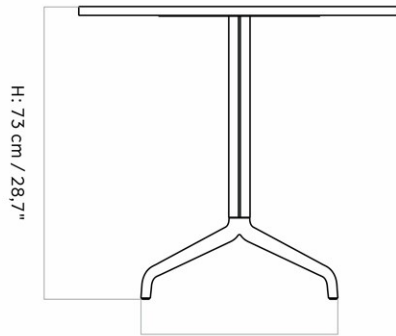

MASTER SKU
 COLLI
 DIMENSIONS

9300000PIM
 1
 H: 50 cm W: 80 cm
 D: 80 cm
 Ø: 80, cm

CARE INSTRUCTIONS

Discover our product care guide for comprehensive care instructions.

[Download](#)

Find more information in the dedicated product fact sheet for this product.

HARBOUR COLUMN DINING TABLE, STAR BASE, Ø60 CM

Designed by *Norm Architects*

MASTER SKU
COLLI
DIMENSIONS

9320005PIM
1
H: 73 cm W: 60 cm
D: 60 cm
Ø: 60, cm

CARE INSTRUCTIONS

Discover our product care guide for comprehensive care instructions.

HARBOUR COLUMN DINING TABLE, STAR, Ø80 CM

Designed by *Norm Architects*

H: 73 cm / 28,7"

D/W: 49 cm / 19,3"

Ø: 80 cm / 31,5"

MASTER SKU
COLLI
DIMENSIONS

9320000PIM
1
H: 73 cm W: 80 cm
D: 80 cm
Ø: 80, cm

CARE INSTRUCTIONS