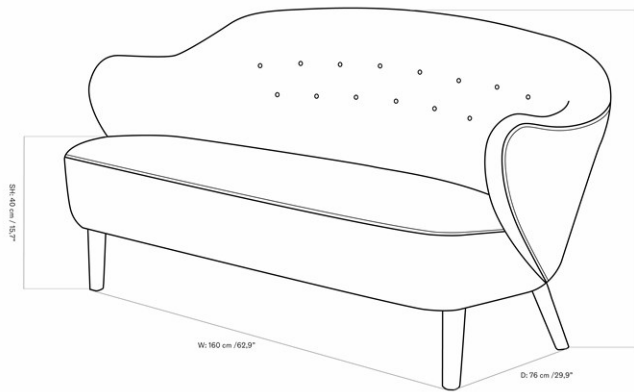

INGEBORG SOFA, W/VEGETAL BUTTONS

Designed by *Flemming Lassen*

MASTER SKU	1500600PIM	
PRODUCTION TIME	1-6 WEEKS	
COLLI	1	
DIMENSIONS	H: 79 cm W: 160 cm	
	D: 76 cm	
	SH: 43 cm SD: 50 cm	
	AH: 62 cm	

CARE INSTRUCTIONS

Discover our product care guide for comprehensive care instructions.

[Download](#)

Find more information in the dedicated product fact sheet for this product.

DESCRIPTION

STOCK OPTION

SKU	VARIANT	EXCL. VAT SEK
1500603-042M05ZZ	Dark Stained Oak - Zero - Beige, 0001	53.036,00

SPEC OPTIONS

MASTER SKU	VARIANT	PRODUCTION TIME	EXCL. VAT SEK
1500600PIM	Price Category - PC0T <i>Audo Bouclé, Audo</i>	6 WEEKS	39.116,00
1500600PIM	Price Category - PC1T <i>Barnum Bouclé, Audo / Champion, JAB / Illusion, Nevotex / Hot Madison, JAB / Maple, Kvadrat / Remix, Kvadrat / Re-wool, Kvadrat</i>	6 WEEKS	44.316,00