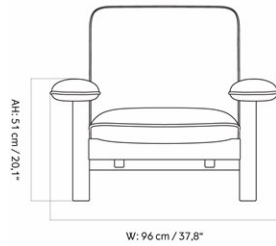

BRASILIA LOUNGE CHAIR, DARK STAINED OAK BASE

Designed by *Anderssen & Voll*

MASTER SKU	8051000PIM	CARE INSTRUCTIONS	Discover our product care guide for comprehensive care instructions.
PRODUCTION TIME	5 WEEKS		Download
COLLI	1		Find more information in the dedicated product fact sheet for this product.
DIMENSIONS	H: 82 cm W: 96 cm D: 84 cm SH: 39 cm SD: 52 cm AH: 51 cm	DESCRIPTION	

SPEC OPTIONS

MASTER SKU	VARIANT	PRODUCTION TIME	EXCL. VAT SEK
8051000PIM	Price Category - PC0T <i>Audo Bouclé, Audø</i>	5 WEEKS	19.436,00
8051000PIM	Price Category - PC1T <i>Barnum Bouclé, Audø / Champion, JAB / Illusion, Nevotex / Hot Madison, JAB / Maple, Kvadrat / Remix, Kvadrat / Re-wool, Kvadrat</i>	5 WEEKS	20.796,00
8051000PIM	Price Category - PC2T <i>Canvas 2, Kvadrat / Clay, Sahco, Kvadrat / Fiord, Kvadrat / Hallingdal 65, Kvadrat / Moss, Sahco, Kvadrat / Reflect, Kvadrat / Savanna, Kvadrat / Steelcut Trio 3, Kvadrat</i>	5 WEEKS	23.676,00
8051000PIM	Price Category - PC3T <i>Arctic, Jab / Safire, Sahco, Kvadrat / Vidar 4, Kvadrat / Zero, Sahco, Kvadrat</i>	5 WEEKS	24.956,00
8051000PIM	Price Category - PC4T <i>Cabanon Soft, Designers Guild / Grand Mohair, Danish Art Weaving / Lupo, Dedar</i>	5 WEEKS	26.956,00
8051000PIM	Price Category - PC1L <i>Dakar, Nevotex / Envy, Sørensen / Ultra, Sørensen</i>	5 WEEKS	34.636,00
8051000PIM	Price Category - PC2L <i>Dunes, Sørensen / Nuance, Sørensen</i>	5 WEEKS	37.516,00
8051000PIM	Price Category - PC3L <i>Sheepskin Curly, Nevotex</i>	5 WEEKS	38.796,00