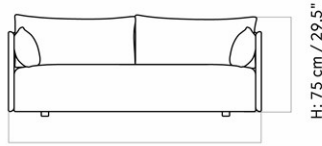

OFFSET SOFA, 2 SEATER W/LOOSE COVER

Designed by *Norm Architects*

W: 178 cm / 70.1"

H: 75 cm / 29.5"