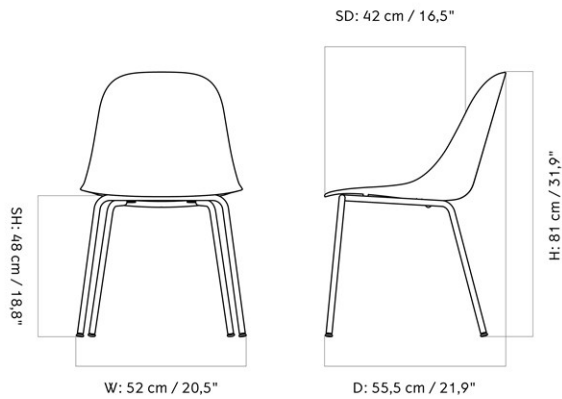

HARBOUR SIDE DINING CHAIR, STEEL BASE, UPHOLSTERED SHELL

Designed by *Norm Architects*

MASTER SKU	9394000PIM
PRODUCTION TIME	5 WEEKS
COLLI	1
DIMENSIONS	H: 81 cm W: 52 cm D: 55.5 cm SH: 48 cm SD: 42 cm

CARE INSTRUCTIONS

Discover our product care guide for comprehensive care instructions.

[Download](#)

Find more information in the dedicated product fact sheet for this product.

DESCRIPTION

SPEC OPTIONS

MASTER SKU	VARIANT	PRODUCTION TIME	EXCL. VAT SEK
9394000PIM	Price Category - PC0T <i>Audo Bouclé, Audo</i>	5 WEEKS	4.876,00
9394000PIM	Price Category - PC1T <i>Barnum Bouclé, Audo / Champion, JAB / Illusion, Nevotex / Hot Madison, JAB / Maple, Kvadrat / Remix, Kvadrat / Re-wool, Kvadrat</i>	5 WEEKS	5.516,00
9394000PIM	Price Category - PC2T <i>Canvas 2, Kvadrat / Clay, Sahco, Kvadrat / Fiord, Kvadrat / Hallingdal 65, Kvadrat / Moss, Sahco, Kvadrat / Reflect, Kvadrat / Savanna, Kvadrat / Steelcut Trio 3, Kvadrat</i>	5 WEEKS	7.116,00
9394000PIM	Price Category - PC0L- NEW <i>Sierra, Camo</i>	5 WEEKS	7.356,00
9394000PIM	Price Category - PC1L <i>Dakar, Nevotex / Ultra, Sørensen</i>	5 WEEKS	8.316,00
9394000PIM	Price Category - PC3T <i>Arctic, Jab / Safire, Sahco, Kvadrat / Vidar 4, Kvadrat / Zero, Sahco, Kvadrat</i>	5 WEEKS	8.716,00
9394000PIM	Price Category - PC4T <i>Grand Mohair, Danish Art Weaving / Lupo, Dedar</i>	5 WEEKS	8.796,00
9394000PIM	Price Category - PC2L <i>Dunes, Sørensen / Nuance, Sørensen</i>	5 WEEKS	9.676,00