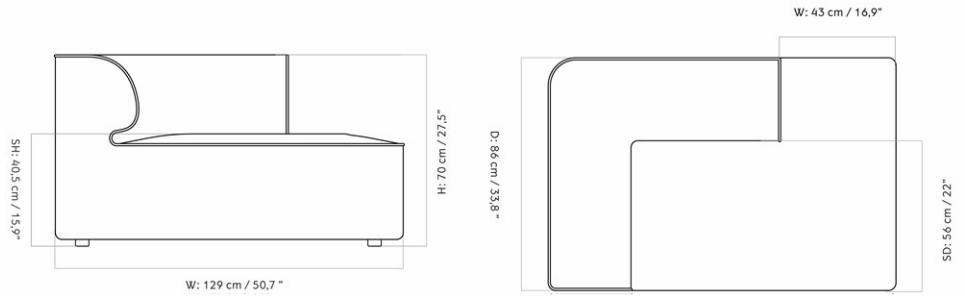

EAVE MODULAR SOFA 86, CHAISE LONGUE

Designed by *Norm Architects*

MASTER SKU	9969000PIM	CARE INSTRUCTIONS	Discover our product care guide for comprehensive care instructions.
PRODUCTION TIME	7 WEEKS		Download
COLLI	1		Find more information in the dedicated product fact sheet for this product.
DIMENSIONS	H: 71 cm D: 86 cm SH: 40.5 cm AH: 70 cm	W: 129 cm SD: 56 cm	