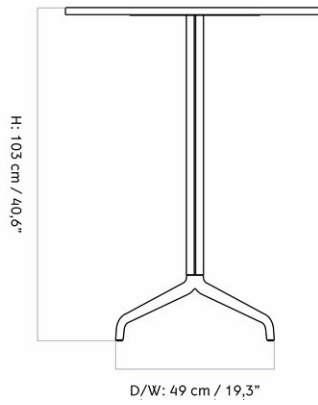

MASTER SKU 1185000PIM
 COLLI 1
 DIMENSIONS H: 73.5 cm W: 210 cm
 D: 109 cm

CARE INSTRUCTIONS

Discover our product care guide for comprehensive care instructions.

[Download](#)

DESCRIPTION

Find more information in the dedicated product fact sheet for this product.

CARE INSTRUCTIONS

Discover our product care guide for comprehensive care instructions.

DESCRIPTION

[Download](#)
Find more information in the dedicated product fact sheet for this product.

HARBOUR COLUMN BAR TABLE, STAR BASE, Ø60 CM / 23.6"

Designed by *Norm Architects*

D/W: 49 cm / 19,3"

Ø: 60 cm / 23,6"

MASTER SKU
COLLI
DIMENSIONS

9300009PIM
1
H: 103 cm W: 60 cm
D: 60 cm
Ø: 60, cm

CARE INSTRUCTIONS

Discover our product care guide for comprehensive care instructions.

[Download](#)

DESCRIPTION

Find more information in the dedicated product fact sheet for this product.

HARBOUR COLUMN BAR TABLE, STAR BASE, Ø80 CM / 31.4"

Designed by *Norm Architects*

MASTER SKU
COLLI
DIMENSIONS