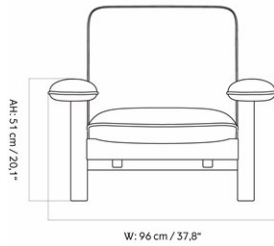

BRASILIA LOUNGE CHAIR, WALNUT BASE

Designed by *Anderssen & Voll*

MASTER SKU	8052000PIM	CARE INSTRUCTIONS	Discover our product care guide for comprehensive care instructions.
PRODUCTION TIME	5 WEEKS		
COLLI	1		Download
DIMENSIONS	H: 82 cm W: 96 cm D: 84 cm SH: 39 cm SD: 52 cm AH: 51 cm	DESCRIPTION	Find more information in the dedicated product fact sheet for this product.

SPEC OPTIONS

MASTER SKU	VARIANT	PRODUCTION TIME	EXCL. VAT SEK
8052000PIM	Price Category - PC0T <i>Audo Bouclé, Audo</i>	5 WEEKS	22.156,00
8052000PIM	Price Category - PC1T <i>Barnum Bouclé, Audo / Champion, JAB / Illusion, Nevotex / Hot Madison, JAB / Maple, Kvadrat / Remix, Kvadrat / Re-wool, Kvadrat</i>	5 WEEKS	23.676,00
8052000PIM	Price Category - PC2T <i>Canvas 2, Kvadrat / Clay, Sahco, Kvadrat / Fiord, Kvadrat / Hallingdal 65, Kvadrat / Moss, Sahco, Kvadrat / Reflect, Kvadrat / Savanna, Kvadrat / Steelcut Trio 3, Kvadrat</i>	5 WEEKS	26.316,00
8052000PIM	Price Category - PC3T <i>Arctic, Jab / Safire, Sahco, Kvadrat / Vidar 4, Kvadrat / Zero, Sahco, Kvadrat</i>	5 WEEKS	27.836,00
8052000PIM	Price Category - PC4T <i>Cabanon Soft, Designers Guild / Grand Mohair, Danish Art Weaving / Lupo, Dedar</i>	5 WEEKS	29.756,00
8052000PIM	Price Category - PC1L <i>Dakar, Nevotex / Envy, Sørensen / Ultra, Sørensen</i>	5 WEEKS	37.516,00
8052000PIM	Price Category - PC2L <i>Dunes, Sørensen / Nuance, Sørensen</i>	5 WEEKS	40.316,00
8052000PIM	Price Category - PC3L <i>Sheepskin Curly, Nevotex</i>	5 WEEKS	41.676,00