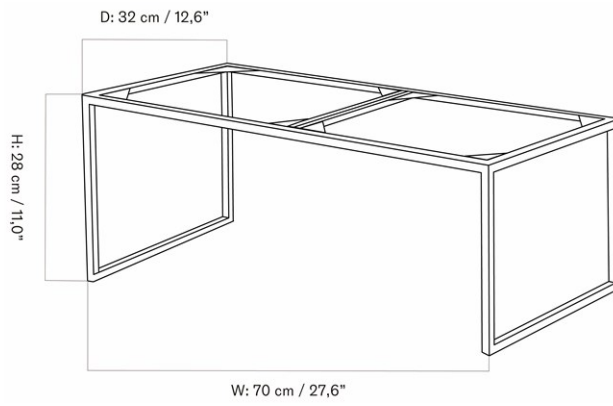

BASE FOR FRAME 35

Designed by *Mogens Lassen*

MASTER SKU	BL40700PIM
PRODUCTION TIME	2 WEEKS
COLLI	1
DIMENSIONS	H: 28 cm W: 35 cm D: 35 cm

CARE INSTRUCTIONS

Discover our product care guide for comprehensive care instructions.

[Download](#)

DESCRIPTION

Find more information in the dedicated product fact sheet for this product.