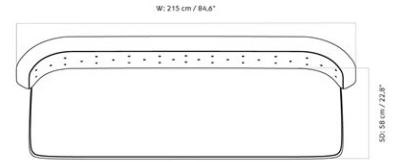

RADIOHUS SOFA, 2 SEATER, WALNUT BASE

Designed by *Vilhelm Lauritzen*

MASTER SKU	1219000PIM	CARE INSTRUCTIONS	Discover our product care guide for comprehensive care instructions.
PRODUCTION TIME	5 WEEKS		Download
COLLI	1		Find more information in the dedicated product fact sheet for this product.
DIMENSIONS	H: 86 cm D: 77 cm SH: 45 cm	W: 215 cm SD: 58 cm	
		DESCRIPTION	

SPEC OPTIONS

MASTER SKU	VARIANT	PRODUCTION TIME	EXCL. VAT SEK
1219000PIM	Price Category - PC0T <i>Audo Bouclé, Audo</i>	5 WEEKS	57.916,00
1219000PIM	Price Category - PC1T <i>Barnum Bouclé, Audo / Champion, JAB / Illusion, Nevotex / Hot Madison, JAB / Remix, Kvadrat / Re-wool, Kvadrat</i>	5 WEEKS	60.796,00
1219000PIM	Price Category - PC2T <i>Canvas 2, Kvadrat / Clay, Sahco, Kvadrat / Fiord, Kvadrat / Hallingdal 65, Kvadrat / Moss, Sahco, Kvadrat / Reflect, Kvadrat / Savanna, Kvadrat / Steelcut Trio 3, Kvadrat</i>	5 WEEKS	63.436,00
1219000PIM	Price Category - PC3T <i>Arctic, Jab / Safire, Sahco, Kvadrat / Vidar 4, Kvadrat / Zero, Sahco, Kvadrat</i>	5 WEEKS	66.156,00
1219000PIM	Price Category - PC4T <i>Grand Mohair, Danish Art Weaving / Lupo, Dedar</i>	5 WEEKS	68.876,00