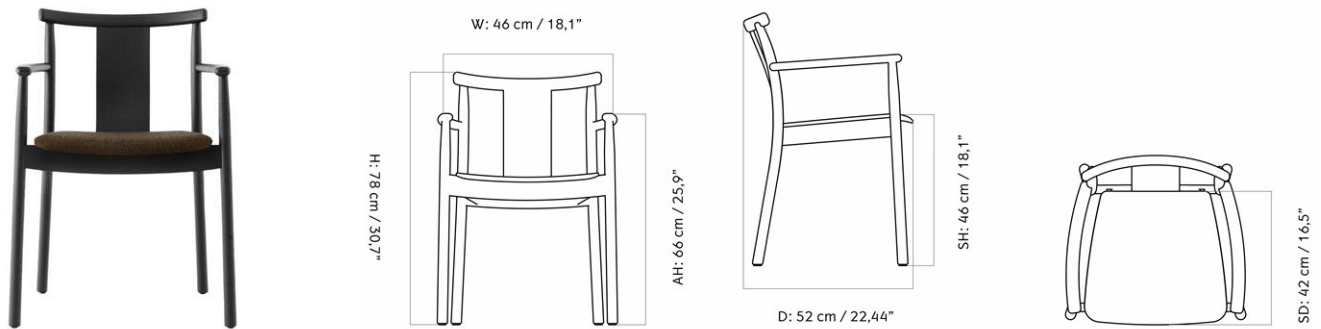

MERKUR DINING CHAIR W/ARMREST, BLACK OAK BASE AND BACK, UPHOLSTERED SEAT

Designed by *Skogstad & Wærnes*

MASTER SKU	1304000PIM	CARE INSTRUCTIONS	Discover our product care guide for comprehensive care instructions.
PRODUCTION TIME	7 WEEKS		Download
COLLI	1	DESCRIPTION	Find more information in the dedicated product fact sheet for this product.
DIMENSIONS	H: 78 cm W: 46 cm D: 52 cm SH: 46 cm SD: 42 cm AH: 66 cm		