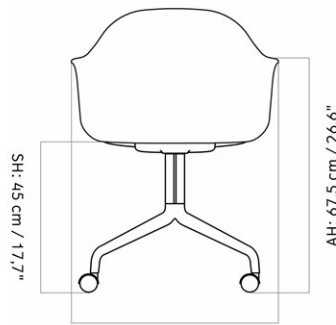

HARBOUR DINING CHAIR, STAR BASE W/CASTERS, PLASTIC SHELL

Designed by *Norm Architects*

W: 58,5 cm / 23"