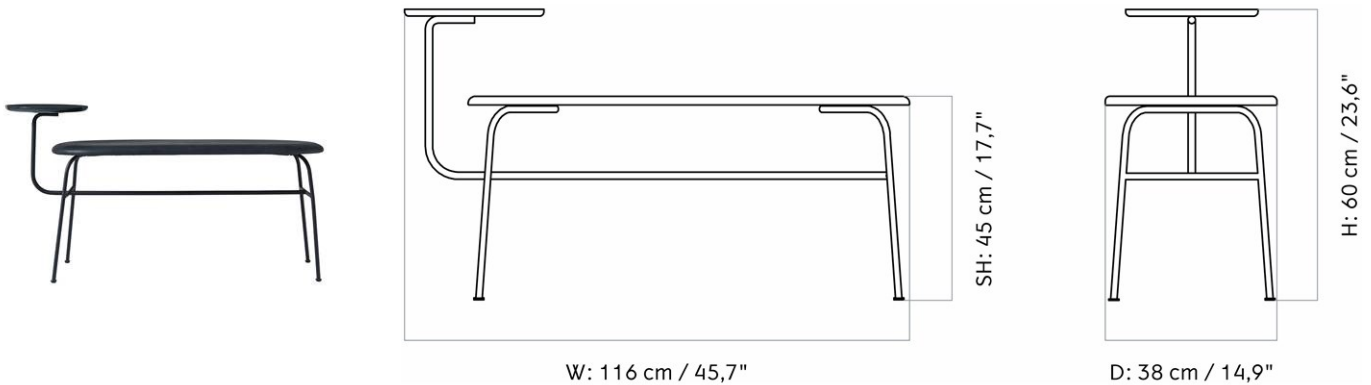

FURNITURE

Seating

BENCHES

AFTERROOM BENCH

Designed by *Afterroom*

MASTER SKU	8870500PIM	CARE INSTRUCTIONS	Discover our product care guide for comprehensive care instructions.
PRODUCTION TIME	5 WEEKS		Download
COLLI	1		Find more information in the dedicated product fact sheet for this product.
DIMENSIONS	H: 60 cm D: 38 cm SH: 45 cm	W: 116 cm SD: 38 cm	