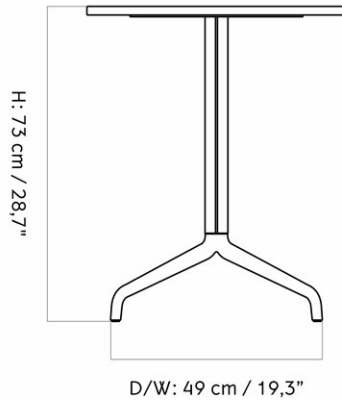

MASTER SKU
 COLLI
 DIMENSIONS

9300000PIM
 1
 H: 50 cm W: 80 cm
 D: 80 cm
 Ø: 80, cm

CARE INSTRUCTIONS

Discover our product care guide for comprehensive care instructions.

[Download](#)

Find more information in the dedicated product fact sheet for this product.

HARBOUR COLUMN DINING TABLE, STAR BASE, 60X70 CM

Designed by *Norm Architects*

MASTER SKU
COLLI
DIMENSIONS

9320007PIM
1
H: 73 cm W: 60 cm
D: 70 cm

CARE INSTRUCTIONS

Discover our product care guide for comprehensive care instructions.

HARBOUR COLUMN DINING TABLE, STAR BASE, Ø60 CM

Designed by *Norm Architects*

MASTER SKU
COLLI
DIMENSIONS

9320005PIM
1
H: 73 cm W: 60 cm
D: 60 cm
Ø: 60, cm

CARE INSTRUCTIONS

Discover our product care guide for comprehensive care instructions.