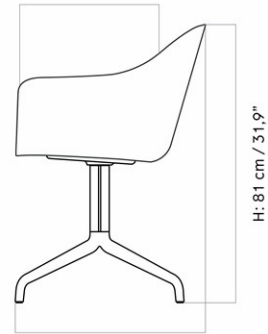

FURNITURE

Seating

DINING CHAIRS

HABOUR DINING CHAIR, STAR BASE W/RETURN, UPHOLSTERED SHELL

Designed by *Norm Architects*

W: 58,5 cm / 23"

SD: 42 cm / 16,5"

D: 54,5 cm / 21,5"