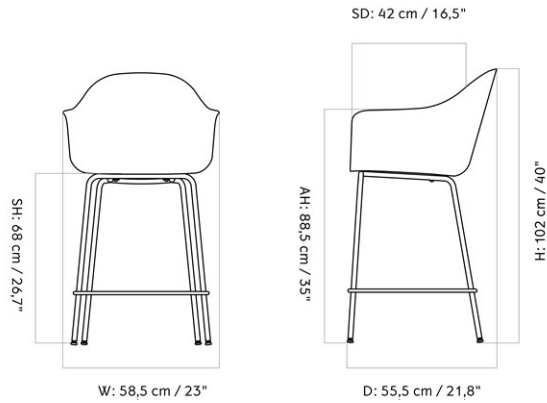

HARBOUR COUNTER CHAIR, UPHOLSTERED SHELL

Designed by *Norm Architects*

MASTER SKU	9343000PIM
PRODUCTION TIME	5 WEEKS
COLLI	1
DIMENSIONS	H: 102 cm W: 58.5 cm D: 55.5 cm SH: 68 cm SD: 42 cm AH: 88.5 cm

CARE INSTRUCTIONS

Discover our product care guide for comprehensive care instructions.

[Download](#)

Find more information in the dedicated product fact sheet for this product.

DESCRIPTION

SPEC OPTIONS

MASTER SKU	VARIANT	PRODUCTION TIME	EXCL. VAT SEK
9343000PIM	Price Category - PC0T <i>Audo Bouclé, Audø</i>	5 WEEKS	6.476,00
9343000PIM	Price Category - PC1T <i>Barnum Bouclé, Audø / Champion, JAB / Illusion, Nevotex / Hot Madison, JAB / Maple, Kvadrat / Remix, Kvadrat / Re-wool, Kvadrat</i>	5 WEEKS	7.676,00
9343000PIM	Price Category - PC2T <i>Canvas 2, Kvadrat / Clay, Sahco, Kvadrat / Fiord, Kvadrat / Hallingdal 65, Kvadrat / Moss, Sahco, Kvadrat / Reflect, Kvadrat / Savanna, Kvadrat / Steelcut Trio 3, Kvadrat</i>	5 WEEKS	9.676,00
9343000PIM	Price Category - PC0L - NEW <i>Sierra, Camo</i>	5 WEEKS	11.516,00
9343000PIM	Price Category - PC1L <i>Dakar, Nevotex / Ultra, Sørensen</i>	5 WEEKS	11.756,00
9343000PIM	Price Category - PC3T <i>Arctic, Jab / Safire, Sahco, Kvadrat / Vidar 4, Kvadrat / Zero, Sahco, Kvadrat</i>	5 WEEKS	11.996,00
9343000PIM	Price Category - PC4T <i>Grand Mohair, Danish Art Weaving / Lupo, Dedar</i>	5 WEEKS	12.716,00
9343000PIM	Price Category - PC2L <i>Dunes, Sørensen / Nuance, Sørensen</i>	5 WEEKS	13.356,00