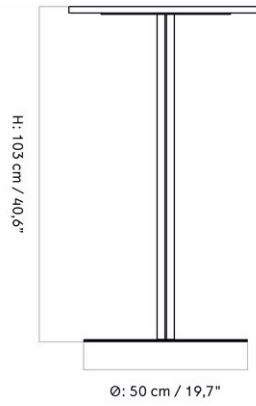

SKU

EXCL. VAT SEK

1157109

184,00

FURNITURE

Tables

BAR & COUNTER TABLES

HARBOUR COLUMN BAR TABLE, ROUND BASE, 70X60 CM / 28X24"
Designed by *Norm Architects*

Find more information in the dedicated product fact sheet for this product.

HARBOUR COLUMN BAR TABLE, ROUND BASE, Ø80 CM / 31.4"
Designed by *Norm Architects*

MASTER SKU	9300005PIM
PRODUCTION TIME	2 WEEKS
COLLI	1
DIMENSIONS	H: 103 cm W: 80 cm D: 80 cm Ø: 80, cm