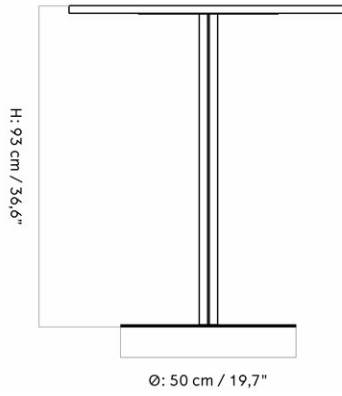

HARBOUR COLUMN COUNTER TABLE, ROUND BASE, Ø80 CM / 31.4"

Designed by *Norm Architects*

MASTER SKU
PRODUCTION TIME
COLLI
DIMENSIONS

9300001PIM
2 WEEKS
1
H: 93 cm
D: 80 cm
Ø: 80, cm

W: 80 cm

CARE INSTRUCTIONS

Discover our product care guide for comprehensive care instructions.

[Download](#)

DESCRIPTION

Find more information in the dedicated product fact sheet for this product.