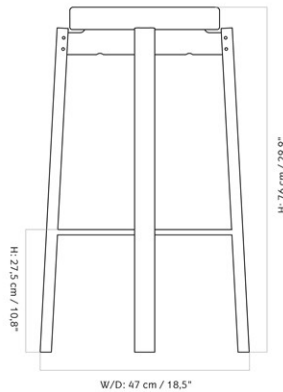

PASSAGE BAR STOOL, WALNUT BASE, UPHOLSTERED SEAT, BRASS RING
Designed by *Kroeyer-Saetter-Lassen*

MASTER SKU	1513300PIM	
PRODUCTION TIME	5-8 WEEKS	
COLLI	1	
DIMENSIONS	H: 76 cm	W: 47 cm
	D: 47 cm	
	SH: 76 cm	SD: 33.5 cm

CARE INSTRUCTIONS

Discover our product care guide for comprehensive care instructions.

[Download](#)

Find more information in the dedicated product fact sheet for this product.

DESCRIPTION

SPEC OPTIONS

MASTER SKU	VARIANT	PRODUCTION TIME	EXCL. VAT SEK
1513300PIM	Price Category - PC0T - NEW <i>Audo Bouclé, Audo</i>	8 WEEKS	8.796,00
1513300PIM	Price Category - PC1L - NEW <i>Dakar, Nevotex / Envy, Sørensen / Ultra, Sørensen</i>	8 WEEKS	9.436,00
1513300PIM	Price Category - PC1T - NEW <i>Barnum Bouclé, Audo / Champion, JAB / Illusion, Nevotex / Hot Madison, JAB / Maple, Kvadrat / Remix, Kvadrat / Re-wool, Kvadrat</i>	8 WEEKS	9.436,00
1513300PIM	Price Category - PC2L - NEW <i>Dunes, Sørensen / Nuance, Sørensen</i>	8 WEEKS	9.756,00
1513300PIM	Price Category - PC2T - NEW <i>Canvas 2, Kvadrat / Clay, Sahco, Kvadrat / Fiord, Kvadrat / Hallingdal 65, Kvadrat / Moss, Sahco, Kvadrat / Reflect, Kvadrat / Savanna, Kvadrat / Steelcut Trio 3, Kvadrat</i>	8 WEEKS	10.076,00
1513300PIM	Price Category - PC3L - NEW	8 WEEKS	10.636,00
1513300PIM	Price Category - PC3T - NEW <i>Arctic, Jab / Safire, Sahco, Kvadrat / Vidar 4, Kvadrat / Zero, Sahco, Kvadrat</i>	8 WEEKS	10.876,00
1513300PIM	Price Category - PC4L - NEW	8 WEEKS	11.356,00