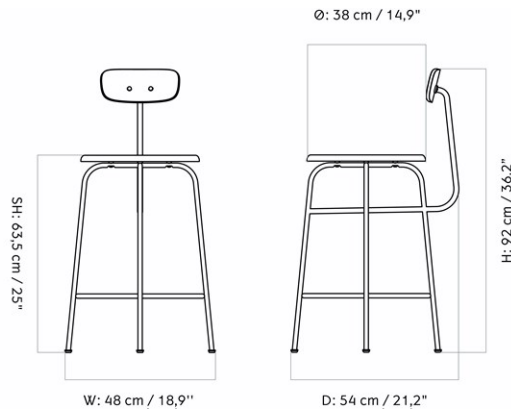

AFTERROOM COUNTER CHAIR, BLACK BASE, VENEER SEAT AND BACK

Designed by *Afteroom*

MASTER SKU	8483039PIM
PRODUCTION TIME	6 WEEKS
COLLI	1
DIMENSIONS	H: 91 cm W: 48 cm
	D: 45 cm
	SH: 63 cm SD: 34 cm

CARE INSTRUCTIONS

Discover our product care guide for comprehensive care instructions.

[Download](#)

Find more information in the dedicated product fact sheet for this product.

DESCRIPTION

QUICK SHIP

SKU	VARIANT	PRODUCTION TIME	EXCL. VAT SEK
8483539	Black - Black - NEW	6 WEEKS	4.396,00
8483039	Black - Natural Oak - NEW	6 WEEKS	4.396,00
8483849	Black - Dark Stained Oak - NEW	6 WEEKS	4.556,00