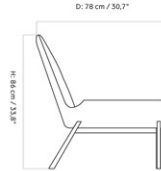

PAGODE SOFA, WALNUT BASE

Designed by *Tove & Edvard Kindt-Larsen*

MASTER SKU	1217000PIM
PRODUCTION TIME	5 WEEKS
COLLI	1
DIMENSIONS	H: 86 cm W: 202 cm D: 78 cm SH: 37 cm SD: 50 cm

CARE INSTRUCTIONS

Discover our product care guide for comprehensive care instructions.

[Download](#)

Find more information in the dedicated product fact sheet for this product.

DESCRIPTION

SPEC OPTIONS

MASTER SKU	VARIANT	PRODUCTION TIME	EXCL. VAT SEK
1217000PIM	Price Category - PC0T <i>Audo Bouclé, Audo</i>	5 WEEKS	52.716,00
1217000PIM	Price Category - PC1T <i>Barnum Bouclé, Audo / Champion, JAB / Hot Madison, JAB / Remix, Kvadrat / Re-wool, Kvadrat</i>	5 WEEKS	55.276,00
1217000PIM	Price Category - PC2T <i>Canvas 2, Kvadrat / Clay, Sahco, Kvadrat / Fiord, Kvadrat / Hallingdal 65, Kvadrat / Moss, Sahco, Kvadrat / Reflect, Kvadrat / Savanna, Kvadrat / Steelcut Trio 3, Kvadrat</i>	5 WEEKS	57.836,00
1217000PIM	Price Category - PC3T <i>Arctic, Jab / Safire, Sahco, Kvadrat / Vidar 4, Kvadrat / Zero, Sahco, Kvadrat</i>	5 WEEKS	60.396,00
1217000PIM	Price Category - PC4T <i>Grand Mohair, Danish Art Weaving / Lupo, Dedar</i>	5 WEEKS	62.956,00