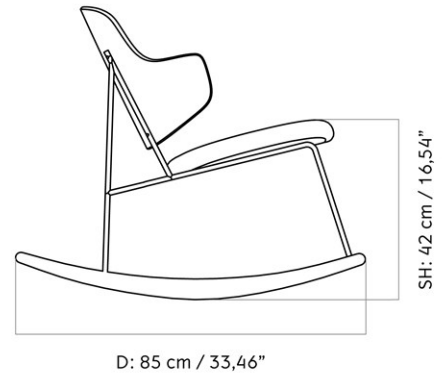

THE PENGUIN ROCKING CHAIR, UPHOLSTERED SEAT, WALNUT BACK

Designed by *Ib Kofod-Larsen Design*

MASTER SKU	1206000PIM	CARE INSTRUCTIONS	Discover our product care guide for comprehensive care instructions.
PRODUCTION TIME	8-10 WEEKS		Download
COLLI	0-1	DESCRIPTION	Find more information in the dedicated product fact sheet for this product.
DIMENSIONS	H: 73 cm W: 55 cm D: 85 cm SH: 42 cm SD: 44.5 cm AH: 63 cm		

SPEC OPTIONS

MASTER SKU	VARIANT	COLLI	PRODUCTION TIME	EXCL. VAT SEK
1206000PIM	Price Category - PC0T <i>Audo Bouclé, Audo</i>	1	8 WEEKS	11.356,00
1206000PIM	Price Category - PC1T <i>Barnum Bouclé, Audo / Champion, JAB / Illusion, Nevotex / Hot Madison, JAB / Remix, Kvadrat / Re-wool, Kvadrat</i>	1	8 WEEKS	12.156,00
1206000PIM	Price Category - PC2T <i>Canvas 2, Kvadrat / Clay, Sahco, Kvadrat / Fiord, Kvadrat / Hallingdal 65, Kvadrat / Moss, Sahco, Kvadrat / Reflect, Kvadrat / Savanna, Kvadrat / Steelcut Trio 3, Kvadrat</i>	1	8 WEEKS	12.636,00
1206000PIM	Price Category - PC3T <i>Arctic, Jab / Safire, Sahco, Kvadrat / Vidar 4, Kvadrat / Zero, Sahco, Kvadrat</i>	1	8 WEEKS	12.876,00
1206000PIM	Price Category - PC4T <i>Grand Mohair, Danish Art Weaving / Lupo, Dedar</i>	1	8 WEEKS	13.356,00
1206000PIM	Price Category - PC1L <i>Dakar, Nevotex / Envy, Sørensen / Ultra, Sørensen</i>	1	8 WEEKS	13.996,00
1206000PIM	Price Category - PC2L <i>Dunes, Sørensen / Nuance, Sørensen</i>	1	8 WEEKS	15.916,00
1206000PIM	Price Category - PC3L	1	8 WEEKS	17.916,00