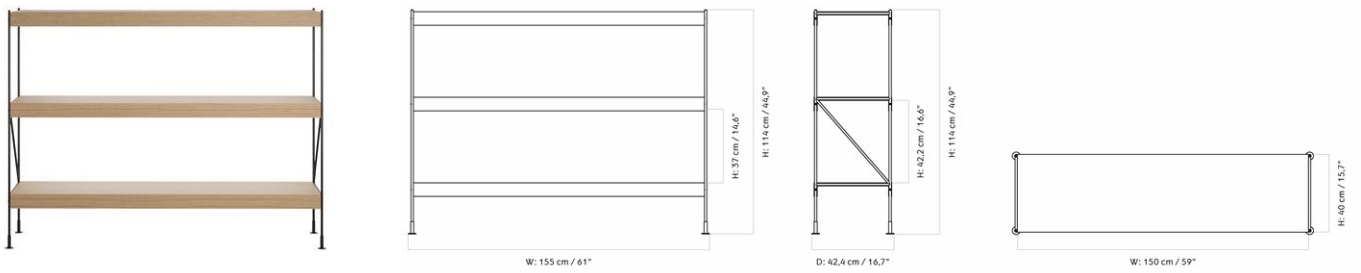

ZET STORING SYSTEM, H114 CM / 45"

Designed by *Kaschkasch*

MASTER SKU 7300001PIM
COLLI 1
DIMENSIONS H: 114 cm W: 153 cm
D: 40 cm

CARE INSTRUCTIONS

Discover our product care guide for comprehensive care instructions.

[Download](#)

Find more information in the dedicated product fact sheet for this product.

DESCRIPTION

STOCK OPTION

SKU	VARIANT	EXCL. VAT SEK
7365539	Black Steel Base - Black Oak	12.224,00
7365849	Black Steel Base - Dark Stained Oak	12.224,00
7365039	Black Steel Base - Natural Oak	12.224,00