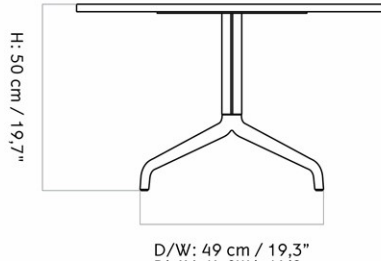

ANDROGYNE SIDE TABLE TOP
 Designed by *Danielle Siggerud*

H: 1,8 cm / 0,7"

Ø: 42 cm / 16,5"

MASTER SKU 1181000PIM
 COLLI 1
 DIMENSIONS H: 1.8 cm W: 42 cm
 D: 42 cm
 Ø: 42, cm

CARE INSTRUCTIONS

Discover our product care guide for comprehensive care instructions.

ANDROGYNE SIDE TABLE, Ø50 CM / 19.6"

Designed by *Danielle Siggerud*

H: 39,5 / 15,5"

W: 35,5 cm / 14"

Ø: 50 cm / 19,7"

MASTER SKU
COLLI
DIMENSIONS

1119800PIM
1
H: 39.5 cm
D: 50 cm
Ø: 50, cm

W: 50 cm

MASTER SKU
 COLLI
 DIMENSIONS

9300000PIM
 1
 H: 50 cm W: 80 cm
 D: 80 cm
 Ø: 80, cm

CARE INSTRUCTIONS

Discover our product care guide for comprehensive care instructions.

[Download](#)

Find more information in the dedicated product fact sheet for this product.