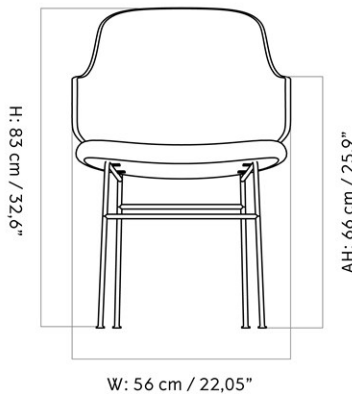

THE PENGUIN DINING CHAIR, BLACK BASE, NATURAL OAK BACK, UPHOLSTERED SEAT
Designed by *Ib Kofod-Larsen Design*

MASTER SKU	1200000PIM	
PRODUCTION TIME	6 WEEKS	
COLLI	1	
DIMENSIONS	H: 82 cm	W: 56 cm
	D: 56 cm	
	SH: 47 cm	SD: 44.5 cm
	AH: 64.4 cm	

CARE INSTRUCTIONS

Discover our product care guide for comprehensive care instructions.

[Download](#)

Find more information in the dedicated product fact sheet for this product.

DESCRIPTION

SPEC OPTIONS

MASTER SKU	VARIANT	PRODUCTION TIME	EXCL. VAT SEK
1200000PIM	Price Category - PC0T <i>Audo Bouclé, Audo</i>	6 WEEKS	6.716,00
1200000PIM	Price Category - PC1T <i>Barnum Bouclé, Audo / Champion, JAB / Illusion, Nevotex / Hot Madison, JAB / Remix, Kvadrat / Re-wool, Kvadrat</i>	6 WEEKS	7.356,00
1200000PIM	Price Category - PC2T <i>Canvas 2, Kvadrat / Clay, Sahco, Kvadrat / Fiord, Kvadrat / Hallingdal 65, Kvadrat / Moss, Sahco, Kvadrat / Reflect, Kvadrat / Savanna, Kvadrat / Steelcut Trio 3, Kvadrat</i>	6 WEEKS	7.596,00
1200000PIM	Price Category - PC3T <i>Arctic, Jab / Safire, Sahco, Kvadrat / Vidar 4, Kvadrat / Zero, Sahco, Kvadrat</i>	6 WEEKS	7.676,00
1200000PIM	Price Category - PC4T <i>Grand Mohair, Danish Art Weaving / Lupo, Dedar</i>	6 WEEKS	8.076,00
1200000PIM	Price Category - PC1L <i>Dakar, Nevotex / Envy, Sørensen / Ultra, Sørensen</i>	6 WEEKS	8.796,00
1200000PIM	Price Category - PC2L <i>Dunes, Sørensen / Nuance, Sørensen</i>	6 WEEKS	10.636,00
1200000PIM	Price Category - PC3L	6 WEEKS	12.636,00
1200000PIM	Price Category - PC4L	6 WEEKS	14.476,00