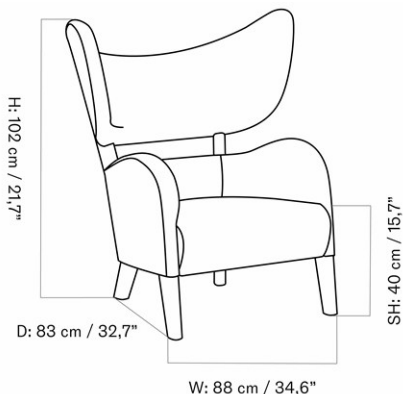

MY OWN CHAIR LOUNGE CHAIR, OAK BASE

Designed by *Flemming Lassen*

MASTER SKU	1500900PIM
PRODUCTION TIME	6 WEEKS
COLLI	1
DIMENSIONS	H: 102 cm W: 88 cm D: 83 cm SH: 40 cm SD: 48.5 cm AH: 58.5 cm

CARE INSTRUCTIONS	Discover our product care guide for comprehensive care instructions. Download
DESCRIPTION	Find more information in the dedicated product fact sheet for this product.

SPEC OPTIONS

MASTER SKU	VARIANT	PRODUCTION TIME	EXCL. VAT SEK
1500900PIM	Price Category - PC0T <i>Audo Bouclé, Audø</i>	6 WEEKS	40.396,00
1500900PIM	Price Category - PC1T <i>Barnum Bouclé, Audø / Champion, JAB / Illusion, Nevotex / Hot Madison, JAB / Maple, Kvadrat / Remix, Kvadrat / Re-wool, Kvadrat</i>	6 WEEKS	45.676,00
1500900PIM	Price Category - PC2T <i>Canvas 2, Kvadrat / Clay, Sahco, Kvadrat / Fiord, Kvadrat / Hallingdal 65, Kvadrat / Moss, Sahco, Kvadrat / Reflect, Kvadrat / Savanna, Kvadrat / Steelcut Trio 3, Kvadrat</i>	6 WEEKS	50.236,00
1500900PIM	Price Category - PC3T <i>Arctic, Jab / Safire, Sahco, Kvadrat / Vidar 4, Kvadrat / Zero, Sahco, Kvadrat</i>	6 WEEKS	53.036,00
1500900PIM	Price Category - PC4T <i>Grand Mohair, Danish Art Weaving / Lupo, Dedar</i>	6 WEEKS	58.316,00
1500900PIM	Price Category - PC1L <i>Dakar, Nevotex / Envy, Sørensen / Ultra, Sørensen</i>	6 WEEKS	68.956,00
1500900PIM	Price Category - PC2L <i>Dunes, Sørensen / Nuance, Sørensen</i>	6 WEEKS	85.996,00
1500900PIM	Price Category - PC3L <i>Sheepskin Curly, Skandilock</i>	6 WEEKS	85.996,00