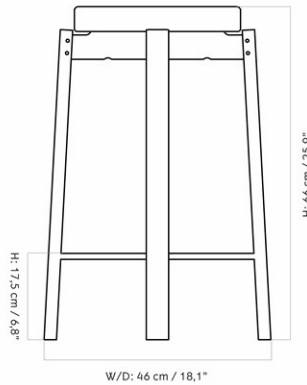

PASSAGE COUNTER STOOL, WALNUT BASE, UPHOLSTERED SEAT, STEEL RING

Designed by *Kroeyer-Saetter-Lassen*

MASTER SKU	1513200PIM
PRODUCTION TIME	5-8 WEEKS
COLLI	1
DIMENSIONS	H: 66 cm W: 46 cm D: 46 cm SH: 66 cm SD: 33.5 cm

CARE INSTRUCTIONS

Discover our product care guide for comprehensive care instructions.

[Download](#)

Find more information in the dedicated product fact sheet for this product.

DESCRIPTION

SPEC OPTIONS

MASTER SKU	VARIANT	PRODUCTION TIME	EXCL. VAT SEK
1513200PIM	Price Category - PC0L - NEW <i>Sierra, Camo</i>	8 WEEKS	7.916,00
1513200PIM	Price Category - PC0T - NEW <i>Audo Bouclé, Audø</i>	8 WEEKS	7.916,00
1513200PIM	Price Category - PC1T - NEW <i>Barnum Bouclé, Audø / Champion, JAB / Illusion, Nevotex / Hot Madison, JAB / Maple, Kvadrat / Remix, Kvadrat / Re-wool, Kvadrat</i>	8 WEEKS	8.556,00
1513200PIM	Price Category - PC1L - NEW <i>Dakar, Nevotex / Envy, Sørensen / Ultra, Sørensen</i>	8 WEEKS	8.956,00
1513200PIM	Price Category - PC2T - NEW <i>Canvas 2, Kvadrat / Clay, Sahco, Kvadrat / Fiord, Kvadrat / Hallingdal 65, Kvadrat / Moss, Sahco, Kvadrat / Reflect, Kvadrat / Savanna, Kvadrat / Steelcut Trio 3, Kvadrat</i>	8 WEEKS	9.276,00
1513200PIM	Price Category - PC2L - NEW <i>Dunes, Sørensen / Nuance, Sørensen</i>	8 WEEKS	9.916,00
1513200PIM	Price Category - PC3T - NEW <i>Arctic, Jab / Safire, Sahco, Kvadrat / Vidar 4, Kvadrat / Zero, Sahco, Kvadrat</i>	8 WEEKS	10.076,00
1513200PIM	Price Category - PC3L - NEW	8 WEEKS	10.556,00