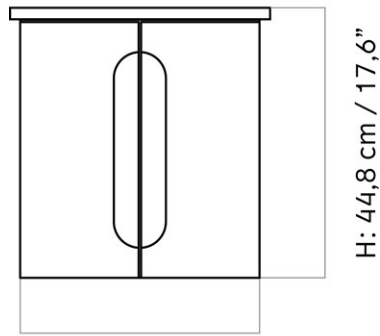

ANDROGYNE SIDE TABLE TOP
 Designed by *Danielle Siggerud*

H: 1,8 cm / 0,7"

Ø: 42 cm / 16,5"

MASTER SKU 1181000PIM
 COLLI 1
 DIMENSIONS H: 1.8 cm W: 42 cm
 D: 42 cm
 Ø: 42, cm

CARE INSTRUCTIONS

Discover our product care guide for comprehensive care instructions.

ANDROGYNE SIDE TABLE, WOOD BASE, MARBLE TOP
Designed by *Danielle Siggerud*

Ø: 40 cm / 15,75"

Ø: 42 cm / 16,5"

MASTER SKU
COLLI
DIMENSIONS

1119801PIM
1
H: 39.5 cm W: 50 cm
D: 50 cm
Ø: 50, cm

CARE INSTRUCTIONS