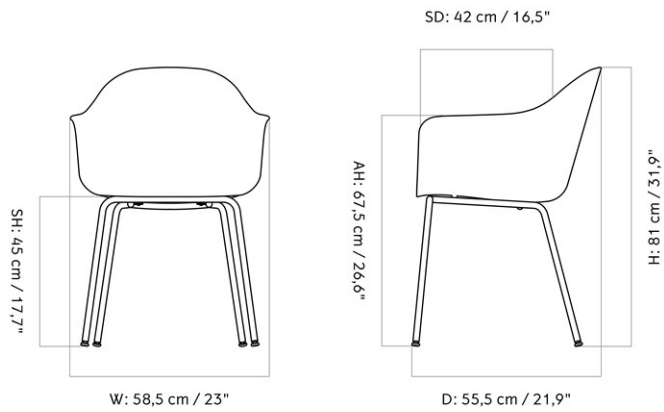

HARBOUR DINING CHAIR, STEEL BASE, PLASTIC SHELL

Designed by *Norm Architects*

MASTER SKU	9340539PIM
PRODUCTION TIME	2 WEEKS
COLLI	1
DIMENSIONS	H: 81 cm W: 58.5 cm
	D: 55.5 cm
	SH: 45 cm SD: 42 cm
	AH: 67.5 cm

CARE INSTRUCTIONS

Discover our product care guide for comprehensive care instructions.

[Download](#)

Find more information in the dedicated product fact sheet for this product.

DESCRIPTION

QUICK SHIP

SKU	VARIANT	PRODUCTION TIME	EXCL. VAT SEK
9340539-0000ZZZZ	Black - Black, 9011	2 WEEKS	3.276,00
9340539-0001ZZZZ	Black - Burned red, 8015	2 WEEKS	3.276,00
9340539-0002ZZZZ	Black - Khaki, 1011	2 WEEKS	3.276,00
9340539-0003ZZZZ	Black - Light Grey, 9002	2 WEEKS	3.276,00
9340539-0004ZZZZ	Black - Olive, 7002	2 WEEKS	3.276,00
9340539-0005ZZZZ	Black - White, 9016	2 WEEKS	3.276,00