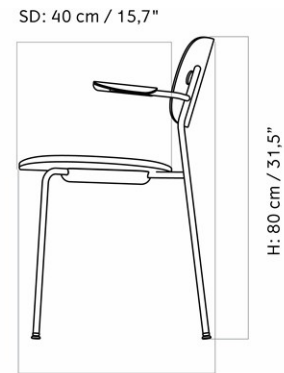

CO DINING CHAIR W/ARMREST, CHROME BASE, UPHOLSTERED SEAT, OAK BACK

Designed by *Norm Architects*

W: 62 cm / 24,4"

D: 50,5 cm / 19,9"

MASTER SKU	1176000PIM
PRODUCTION TIME	5 WEEKS
COLLI	1
DIMENSIONS	H: 80 cm W: 62 cm
	D: 50.5 cm
	SH: 48 cm SD: 39.5 cm
	AH: 68 cm

CARE INSTRUCTIONS

Discover our product care guide for comprehensive care instructions.

[Download](#)

Find more information in the dedicated product fact sheet for this product.

DESCRIPTION

SPEC OPTIONS

MASTER SKU	VARIANT	PRODUCTION TIME	EXCL. VAT SEK
1176000PIM	Price Category - PC0T <i>Audo Bouclé, Audø</i>	5 WEEKS	4.876,00
1176000PIM	Price Category - PC1T <i>Barnum Bouclé, Audø / Champion, JAB / Illusion, Nevotex / Hot Madison, JAB / Maple, Kvadrat / Remix, Kvadrat / Re-wool, Kvadrat</i>	5 WEEKS	5.356,00
1176000PIM	Price Category - PC2T <i>Canvas 2, Kvadrat / Clay, Sahco, Kvadrat / Fiord, Kvadrat / Hallingdal 65, Kvadrat / Moss, Sahco, Kvadrat / Reflect, Kvadrat / Savanna, Kvadrat / Steelcut Trio 3, Kvadrat</i>	5 WEEKS	6.236,00
1176000PIM	Price Category - PC0L - NEW <i>Sierra, Camo</i>	5 WEEKS	6.396,00
1176000PIM	Price Category - PC1L <i>Dakar, Nevotex / Envy, Sørensen / Ultra, Sørensen</i>	5 WEEKS	6.716,00
1176000PIM	Price Category - PC3T <i>Arctic, Jab / Safire, Sahco, Kvadrat / Vidar 4, Kvadrat / Zero, Sahco, Kvadrat</i>	5 WEEKS	7.116,00
1176000PIM	Price Category - PC2L <i>Dunes, Sørensen / Nuance, Sørensen</i>	5 WEEKS	7.596,00
1176000PIM	Price Category - PC3L	5 WEEKS	8.236,00