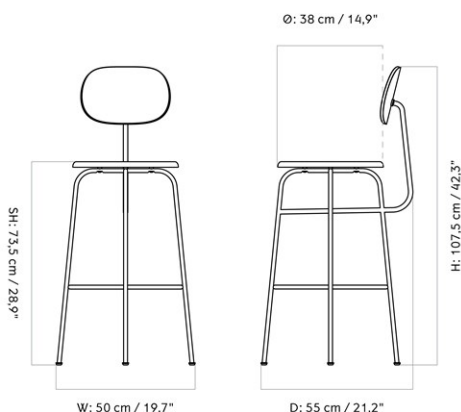

AFTERROOM BAR CHAIR PLUS, BLACK BASE, UPHOLSTERED SEAT AND BACK

Designed by *Afteroom*

MASTER SKU	9450000PIM
PRODUCTION TIME	5 WEEKS
COLLI	1
DIMENSIONS	H: 107.5 cm W: 50 cm D: 55 cm SH: 75 cm SD: 34 cm

CARE INSTRUCTIONS