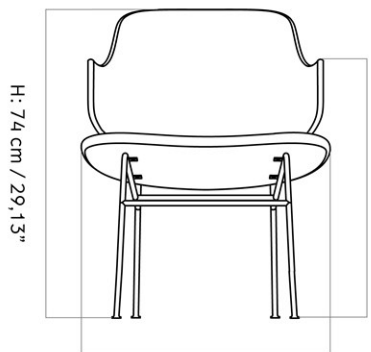

THE PENGUIN LOUNGE CHAIR, UPHOLSTERED SEAT, NATURAL OAK BACK
 Designed by *Ib Kofod-Larsen Design*

W: 56 cm / 22,05"

D: 64 cm / 25,2"

MASTER SKU	1202000PIM	CARE INSTRUCTIONS	Discover our product care guide for comprehensive care instructions.
PRODUCTION TIME	6 WEEKS		
COLLI	1		Download
DIMENSIONS	H: 74 cm W: 56 cm D: 64 cm SH: 42 cm SD: 44.5 cm AH: 62.5 cm	DESCRIPTION	Find more information in the dedicated product fact sheet for this product.