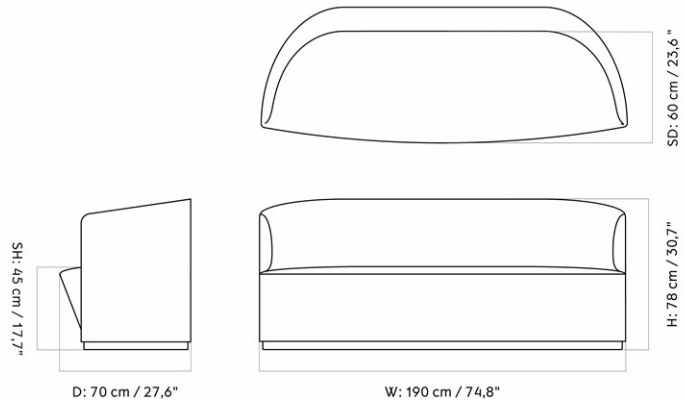

TEAROOM SOFA

Designed by *Nick Ross*

MASTER SKU	9602000PIM	CARE INSTRUCTIONS	Discover our product care guide for comprehensive care instructions.
PRODUCTION TIME	6 WEEKS		Download
COLLI	1	DESCRIPTION	Find more information in the dedicated product fact sheet for this product.
DIMENSIONS	H: 78 cm W: 190 cm D: 70 cm SH: 45 cm SD: 60 cm AH: 78 cm		

SPEC OPTIONS

MASTER SKU	VARIANT	PRODUCTION TIME	EXCL. VAT SEK
9602000PIM	Price Category - PC0T <i>Audo Bouclé, Audø</i>	6 WEEKS	33.596,00
9602000PIM	Price Category - PC1T <i>Barnum Bouclé, Audø / Champion, JAB / Illusion, Nevotex / Hot Madison, JAB / Maple, Kvadrat / Remix, Kvadrat / Re-wool, Kvadrat</i>	6 WEEKS	39.196,00
9602000PIM	Price Category - PC2T <i>Canvas 2, Kvadrat / Clay, Sahco, Kvadrat / Fiord, Kvadrat / Hallingdal 65, Kvadrat / Moss, Sahco, Kvadrat / Reflect, Kvadrat / Savanna, Kvadrat / Steelcut Trio 3, Kvadrat</i>	6 WEEKS	44.956,00
9602000PIM	Price Category - PC3T <i>Arctic, Jab / Safire, Sahco, Kvadrat / Vidar 4, Kvadrat / Zero, Sahco, Kvadrat</i>	6 WEEKS	49.356,00
9602000PIM	Price Category - PC4T <i>Grand Mohair, Danish Art Weaving / Lupo, Dedar</i>	6 WEEKS	54.876,00