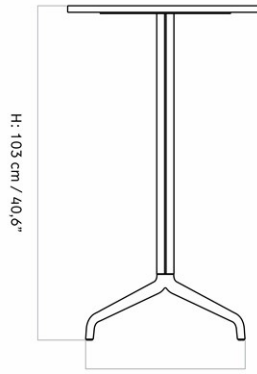

HARBOUR COLUMN BAR TABLE, STAR BASE, Ø60 CM / 23.6"

Designed by *Norm Architects*

D/W: 49 cm / 19,3"