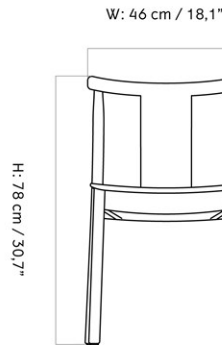

MERKUR DINING CHAIR, NATURAL OAK BASE AND BACK, UPHOLSTERED SEAT

Designed by *Skogstad & Wærnes*

MASTER SKU	1301000PIM
PRODUCTION TIME	7 WEEKS
COLLI	1
DIMENSIONS	H: 78 cm W: 46 cm D: 52 cm SH: 46 cm SD: 42 cm

CARE INSTRUCTIONS

Discover our product care guide for comprehensive care instructions.

[Download](#)

Find more information in the dedicated product fact sheet for this product.

DESCRIPTION

SPEC OPTIONS

MASTER SKU	VARIANT	PRODUCTION TIME	EXCL. VAT SEK
1301000PIM	Price Category - PC0T <i>Audo Bouclé, Audo</i>	7 WEEKS	6.716,00
1301000PIM	Price Category - PC1T <i>Barnum Bouclé, Audo / Champion, JAB / Illusion, Nevotex / Hot Madison, JAB / Maple, Kvadrat / Remix, Kvadrat / Re-wool, Kvadrat</i>	7 WEEKS	7.356,00
1301000PIM	Price Category - PC2T <i>Canvas 2, Kvadrat / Clay, Sahco, Kvadrat / Fiord, Kvadrat / Hallingdal 65, Kvadrat / Moss, Sahco, Kvadrat / Reflect, Kvadrat / Savanna, Kvadrat / Steelcut Trio 3, Kvadrat</i>	7 WEEKS	7.916,00
1301000PIM	Price Category - PC0L- NEW <i>Sierra, Camo</i>	7 WEEKS	8.076,00
1301000PIM	Price Category - PC1L <i>Dakar, Nevotex / Envy, Sørensen / Ultra, Sørensen</i>	7 WEEKS	8.556,00
1301000PIM	Price Category - PC3T <i>Arctic, Jab / Safire, Sahco, Kvadrat / Vidar 4, Kvadrat / Zero, Sahco, Kvadrat</i>	7 WEEKS	8.556,00
1301000PIM	Price Category - PC2L <i>Dunes, Sørensen / Nuance, Sørensen</i>	7 WEEKS	8.796,00
1301000PIM	Price Category - PC4T <i>Cabanon Soft, Designers Guild / Grand Mohair, Danish Art Weaving / Lupo, Dedar</i>	7 WEEKS	9.436,00