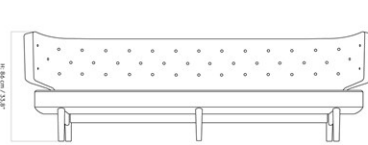

RADIOHUS SOFA, 3 SEATER, NATURAL OAK BASE, W/DAKAR 0250 BUTTONS

Designed by *Vilhelm Lauritzen*

MASTER SKU	1222300PIM	CARE INSTRUCTIONS	Discover our product care guide for comprehensive care instructions.
PRODUCTION TIME	5 WEEKS		Download
COLLI	1		Find more information in the dedicated product fact sheet for this product.
DIMENSIONS	H: 86 cm W: 258 cm D: 77 cm SH: 45 cm SD: 58 cm	DESCRIPTION	

SPEC OPTIONS

MASTER SKU	VARIANT	PRODUCTION TIME	EXCL. VAT SEK
1222300PIM	Price Category - PC0T <i>Audo Bouclé, Audø</i>	5 WEEKS	63.436,00
1222300PIM	Price Category - PC1T <i>Barnum Bouclé, Audø / Champion, JAB / Illusion, Nevotex / Hot Madison, JAB / Remix, Kvadrat / Re-wool, Kvadrat</i>	5 WEEKS	66.156,00
1222300PIM	Price Category - PC2T <i>Canvas 2, Kvadrat / Clay, Sahco, Kvadrat / Fiord, Kvadrat / Hallingdal 65, Kvadrat / Moss, Sahco, Kvadrat / Reflect, Kvadrat / Savanna, Kvadrat / Steelcut Trio 3, Kvadrat</i>	5 WEEKS	68.876,00
1222300PIM	Price Category - PC3T <i>Arctic, Jab / Safire, Sahco, Kvadrat / Vidar 4, Kvadrat / Zero, Sahco, Kvadrat</i>	5 WEEKS	71.516,00
1222300PIM	Price Category - PC4T <i>Grand Mohair, Danish Art Weaving / Lupo, Dedar</i>	5 WEEKS	74.236,00