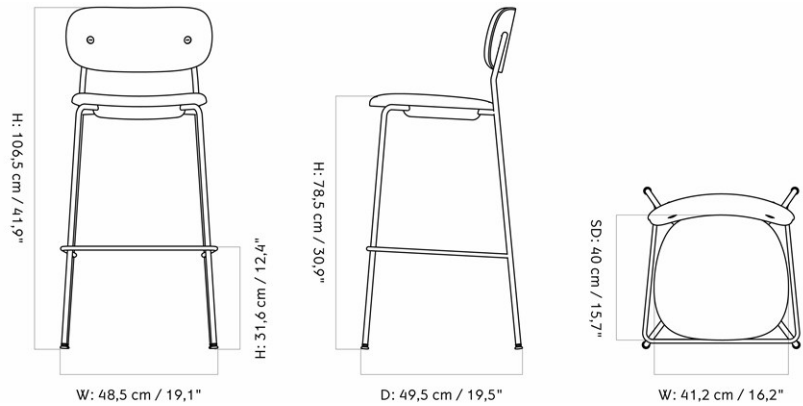

CO BAR CHAIR, UPHOLSTERED SEAT AND BACK

Designed by *Norm Architects*

MASTER SKU	1182000PIM	CARE INSTRUCTIONS	Discover our product care guide for comprehensive care instructions.
PRODUCTION TIME	5 WEEKS		
COLLI	1		Download
DIMENSIONS	H: 104.5 cm W: 50.9 cm	DESCRIPTION	Find more information in the dedicated product fact sheet for this product.
	D: 51 cm		
	SH: 78.5 cm SD: 39.5 cm		