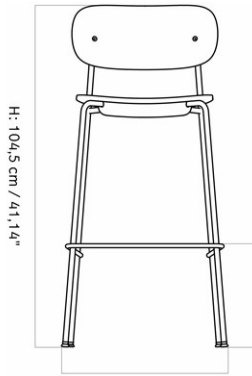

CO BAR CHAIR, OAK SEAT AND BACK
Designed by *Norm Architects*

W: 50,9 cm / 20,04"