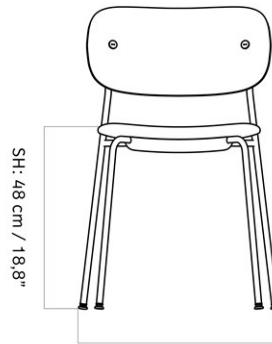

CO DINING CHAIR, BLACK BASE, UPHOLSTERED SEAT AND BACK

Designed by *Norm Architects*

W: 52 cm / 20,5"

SD: 40 cm / 15,7"