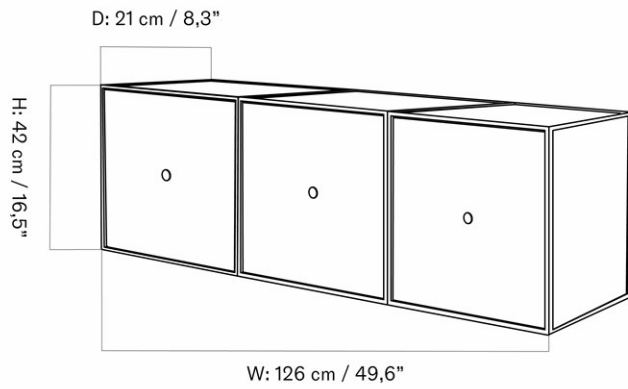

FRAME VIEW

Designed by *Mogens Lassen*

MASTER SKU
PRODUCTION TIME
COLLI
DIMENSIONS

BL39500PIM
2 WEEKS
1
H: 42 cm   W: 123 cm
D: 21 cm

CARE INSTRUCTIONS

Discover our product care guide for comprehensive care instructions.

[Download](#)

DESCRIPTION

Find more information in the dedicated product fact sheet for this product.