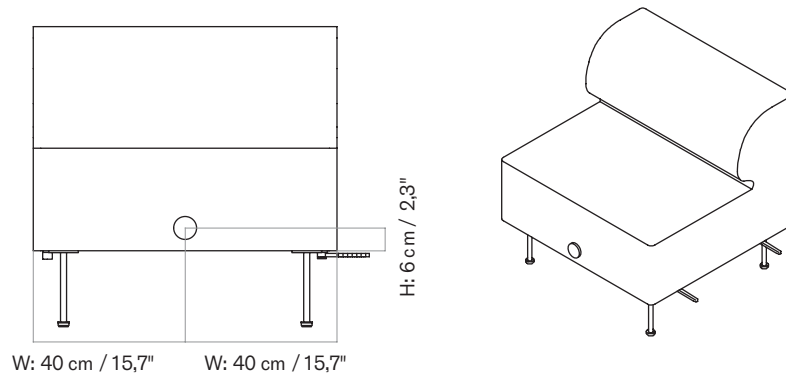

POWER OUTLET
FOR EAVE DINING SOFA

Corner Left

Corner Right

80