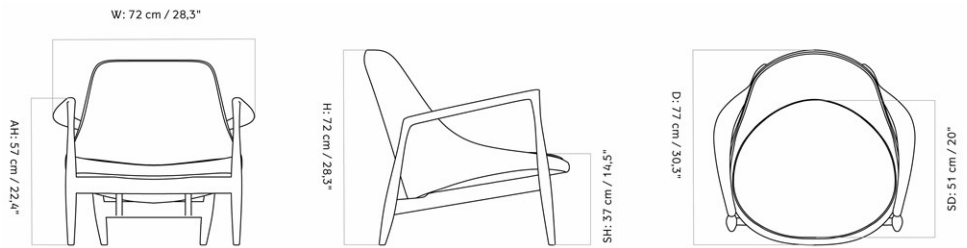

ELIZABETH LOUNGE CHAIR, NATURAL OAK BASE

Designed by *Ib Kofod-Larsen Design*

MASTER SKU	1207000PIM	CARE INSTRUCTIONS	Discover our product care guide for comprehensive care instructions.
PRODUCTION TIME	6 WEEKS		Download
COLLI	1		
DIMENSIONS	H: 72 cm W: 72 cm	DESCRIPTION	Find more information in the dedicated product fact sheet for this product.
	D: 77 cm		
	SH: 37 cm SD: 51 cm		
	AH: 57 cm		

SPEC OPTIONS

MASTER SKU	VARIANT	PRODUCTION TIME	EXCL. VAT SEK
1207000PIM	Price Category - PC0T <i>Audo Bouclé, Audø</i>	6 WEEKS	43.116,00
1207000PIM	Price Category - PC1T <i>Barnum Bouclé, Audø / Champion, JAB / Illusion, Nevotex / Hot Madison, JAB / Remix, Kvadrat / Re-wool, Kvadrat</i>	6 WEEKS	44.956,00
1207000PIM	Price Category - PC2T <i>Canvas 2, Kvadrat / Clay, Sahco, Kvadrat / Fiord, Kvadrat / Hallingdal 65, Kvadrat / Moss, Sahco, Kvadrat / Reflect, Kvadrat / Savanna, Kvadrat / Steelcut Trio 3, Kvadrat</i>	6 WEEKS	46.956,00
1207000PIM	Price Category - PC3T <i>Arctic, Jab / Safire, Sahco, Kvadrat / Vidar 4, Kvadrat / Zero, Sahco, Kvadrat</i>	6 WEEKS	48.876,00
1207000PIM	Price Category - PC1L <i>Dakar, Nevotex / Envy, Sørensen / Ultra, Sørensen</i>	6 WEEKS	51.436,00
1207000PIM	Price Category - PC4T <i>Grand Mohair, Danish Art Weaving / Lupo, Dedar</i>	6 WEEKS	51.436,00
1207000PIM	Price Category - PC2L <i>Dunes, Sørensen / Nuance, Sørensen</i>	6 WEEKS	53.996,00
1207000PIM	Price Category - PC3L	6 WEEKS	56.636,00
1207000PIM	Price Category - PC4L	6 WEEKS	59.196,00