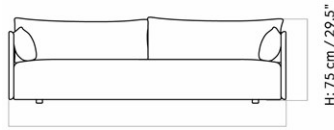

W: 228 cm / 89.8"

H: 75 cm / 29.5"

SH: 38 cm / 14.9"

D: 90 cm / 35.4"

SD: 62 cm / 24.4"

MASTER SKU	9851000PIM	CARE INSTRUCTIONS	Discover our product care guide for comprehensive care instructions.
PRODUCTION TIME	5 WEEKS		Download
COLLI	1		
DIMENSIONS	H: 75 cm W: 228 cm	DESCRIPTION	Find more information in the dedicated product fact sheet for this product.
	D: 90 cm		
	SH: 38 cm SD: 62 cm		
	AH: 65 cm		