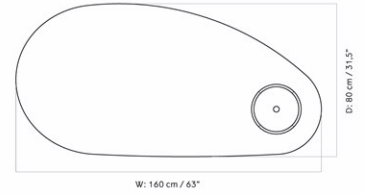

THE ECLIPSE DESK
Designed by *Audo*

MASTER SKU
COLLI
DIMENSIONS

1020000PIM
1
H: 75 cm
D: 80 cm
W: 160 cm

CARE INSTRUCTIONS

Discover our product care guide for comprehensive care instructions.

[Download](#)

Find more information in the dedicated product fact sheet for this product.

DESCRIPTION

STOCK OPTION

SKU	VARIANT	EXCL. VAT SEK
1020889	Dark Oak	22.868,00
1020039	Natural Oak	22.868,00