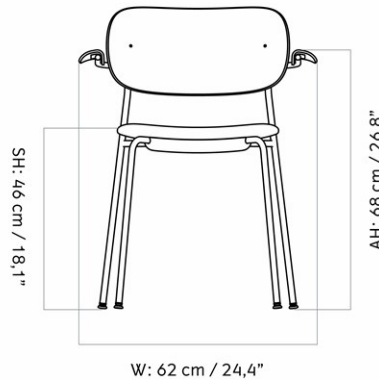

CO DINING CHAIR W/ARMREST, PLASTIC SEAT AND BACK
Designed by *Norm Architects*

MASTER SKU	1189020PIM	
PRODUCTION TIME	8-10 WEEKS	
COLLI	1	
DIMENSIONS	H: 80 cm	W: 62 cm
	D: 50.5 cm	
	SH: 48 cm	SD: 39.5 cm
	AH: 68 cm	

CARE INSTRUCTIONS

Discover our product care guide for comprehensive care instructions.

[Download](#)

Find more information in the dedicated product fact sheet for this product.

DESCRIPTION

QUICK SHIP

SKU	VARIANT	PRODUCTION TIME	EXCL. VAT SEK
1190044	Olive - NEW	8 WEEKS	3.196,00
1191044	Olive - NEW	10 WEEKS	4.396,00