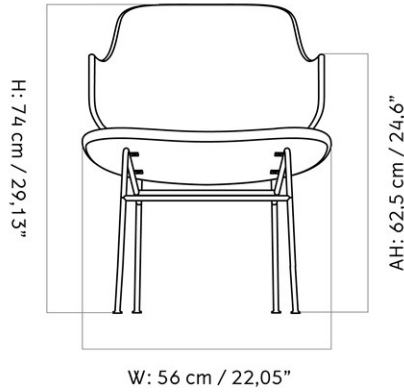

THE PENGUIN, LOUNGE CHAIR, UPHOLSTERED SEAT, WALNUT BACK
Designed by *Ib Kofod-Larsen Design*

MASTER SKU	1203000PIM
PRODUCTION TIME	8 WEEKS
COLLI	1
DIMENSIONS	H: 74 cm W: 56 cm
	D: 64 cm
	SH: 42 cm SD: 44.5 cm
	AH: 62.5 cm

CARE INSTRUCTIONS

Discover our product care guide for comprehensive care instructions.

[Download](#)

Find more information in the dedicated product fact sheet for this product.

DESCRIPTION

SPEC OPTIONS

MASTER SKU	VARIANT	PRODUCTION TIME	EXCL. VAT SEK
1203000PIM	Price Category - PC0T <i>Audo Bouclé, Audo</i>	8 WEEKS	10.156,00
1203000PIM	Price Category - PC1T <i>Barnum Bouclé, Audo / Champion, JAB / Illusion, Nevotex / Hot Madison, JAB / Remix, Kvadrat / Re-wool, Kvadrat</i>	8 WEEKS	10.556,00
1203000PIM	Price Category - PC2T <i>Canvas 2, Kvadrat / Clay, Sahco, Kvadrat / Fiord, Kvadrat / Hallingdal 65, Kvadrat / Moss, Sahco, Kvadrat / Reflect, Kvadrat / Savanna, Kvadrat / Steelcut Trio 3, Kvadrat</i>	8 WEEKS	11.116,00
1203000PIM	Price Category - PC3T <i>Arctic, Jab / Safire, Sahco, Kvadrat / Vidar 4, Kvadrat / Zero, Sahco, Kvadrat</i>	8 WEEKS	11.516,00
1203000PIM	Price Category - PC4T <i>Grand Mohair, Danish Art Weaving / Lupo, Dedar</i>	8 WEEKS	11.996,00
1203000PIM	Price Category - PC1L <i>Dakar, Nevotex / Envy, Sørensen / Ultra, Sørensen</i>	8 WEEKS	12.876,00
1203000PIM	Price Category - PC2L <i>Dunes, Sørensen / Nuance, Sørensen</i>	8 WEEKS	14.556,00
1203000PIM	Price Category - PC3L	8 WEEKS	16.396,00
1203000PIM	Price Category - PC4L	8 WEEKS	18.396,00