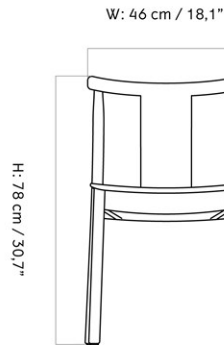

MERKUR DINING CHAIR, BLACK OAK BASE AND BACK, UPHOLSTERED SEAT

Designed by *Skogstad & Wærnes*

MASTER SKU	1302000PIM
PRODUCTION TIME	7 WEEKS
COLLI	1
DIMENSIONS	H: 78 cm W: 46 cm D: 52 cm SH: 46 cm SD: 42 cm

CARE INSTRUCTIONS

Discover our product care guide for comprehensive care instructions.

[Download](#)

Find more information in the dedicated product fact sheet for this product.

DESCRIPTION

SPEC OPTIONS

MASTER SKU	VARIANT	PRODUCTION TIME	EXCL. VAT SEK
1302000PIM	Price Category - PC0T <i>Audo Bouclé, Audø</i>	7 WEEKS	6.716,00
1302000PIM	Price Category - PC1T <i>Barnum Bouclé, Audø / Champion, JAB / Illusion, Nevotex / Hot Madison, JAB / Maple, Kvadrat / Remix, Kvadrat / Re-wool, Kvadrat</i>	7 WEEKS	7.356,00
1302000PIM	Price Category - PC2T <i>Canvas 2, Kvadrat / Clay, Sahco, Kvadrat / Fiord, Kvadrat / Hallingdal 65, Kvadrat / Moss, Sahco, Kvadrat / Reflect, Kvadrat / Savanna, Kvadrat / Steelcut Trio 3, Kvadrat</i>	7 WEEKS	7.916,00
1302000PIM	Price Category - PCCOM	7 WEEKS	7.916,00
1302000PIM	Price Category - PC0L - NEW <i>Sierra, Camo</i>	7 WEEKS	8.076,00
1302000PIM	Price Category - PC1L <i>Dakar, Nevotex / Envy, Sørensen / Ultra, Sørensen</i>	7 WEEKS	8.556,00
1302000PIM	Price Category - PC3T <i>Arctic, Jab / Safire, Sahco, Kvadrat / Vidar 4, Kvadrat / Zero, Sahco, Kvadrat</i>	7 WEEKS	8.556,00
1302000PIM	Price Category - PC2L <i>Dunes, Sørensen / Nuance, Sørensen</i>	7 WEEKS	8.796,00