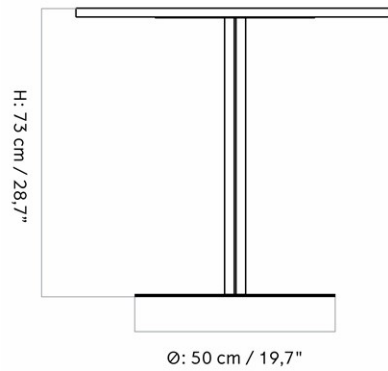

ANDROGYNE SIDE TABLE TOP
 Designed by *Danielle Siggerud*

H: 1,8 cm / 0,7"

Ø: 42 cm / 16,5"

MASTER SKU 1181000PIM
 COLLI 1
 DIMENSIONS H: 1.8 cm W: 42 cm
 D: 42 cm
 Ø: 42, cm

CARE INSTRUCTIONS

Discover our product care guide for comprehensive care instructions.

MASTER SKU
 COLLI
 DIMENSIONS

9300000PIM
 1
 H: 50 cm W: 80 cm
 D: 80 cm
 Ø: 80, cm

CARE INSTRUCTIONS

Discover our product care guide for comprehensive care instructions.

[Download](#)

Find more information in the dedicated product fact sheet for this product.

HARBOUR COLUMN DINING TABLE, ROUND BASE, Ø60 CM

Designed by *Norm Architects*

MASTER SKU
COLLI
DIMENSIONS

9320003PIM
1
H: 73 cm W: 60 cm
D: 60 cm
Ø: 60, cm

CARE INSTRUCTIONS

Discover our product care guide for comprehensive care instructions.

HARBOUR COLUMN DINING TABLE, ROUND BASE, Ø80 CM

Designed by *Norm Architects*

MASTER SKU
COLLI
DIMENSIONS

9320001PIM
1
H: 73 cm Ø: 80, cm

CARE INSTRUCTIONS

Discover our product care guide for comprehensive care instructions.