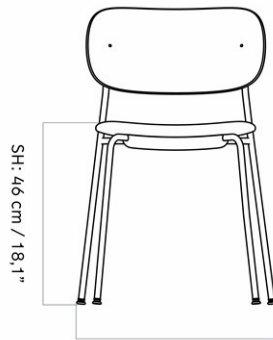

CO DINING CHAIR, CHROME BASE, UPHOLSTERED SEAT, OAK BACK

Designed by *Norm Architects*

SH: 46 cm / 18,1"

W: 52 cm / 20,5"

SD: 40 cm / 15,7"