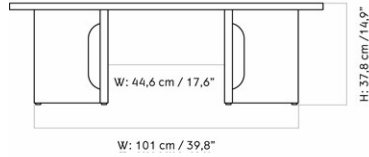

ANDROGYNE LOUNGE TABLE

Designed by *Danielle Siggerud*

MASTER SKU
COLLI
DIMENSIONS

1184800PIM
1
H: 37.8 cm   W: 120 cm
D: 45 cm

CARE INSTRUCTIONS

Discover our product care guide for comprehensive care instructions.

[Download](#)

Find more information in the dedicated product fact sheet for this product.

DESCRIPTION

STOCK OPTION

SKU	VARIANT	EXCL. VAT SEK
1184819	Dark Stained Oak Base - Kunis Breccia Sand	11.592,00
1184019	Natural Oak Base - Kunis Breccia Sand	11.592,00
1184869	Walnut Base - Kunis Breccia Stone	14.072,00
1189819	Dark Stained Oak Base - Calacatta Viola	16.872,00
1189019	Natural Oak Base - Calacatta Viola	16.872,00
1189869	Walnut Base - Calacatta Viola	19.352,00