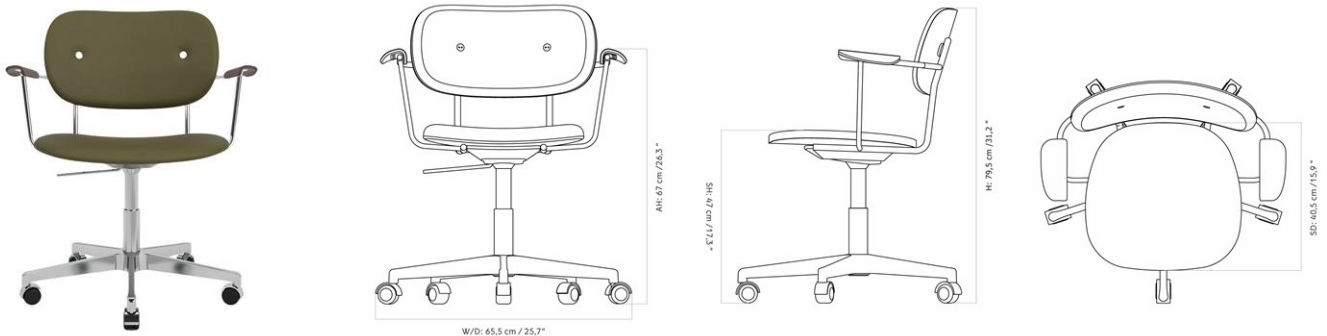

CO TASK CHAIR W/ARMREST, STAR BASE W/CASTERS, POLISHED ALUMINIUM, UPHOLSTERED SEAT AND BACK

Designed by *Norm Architects*

MASTER SKU	1510700PIM	CARE INSTRUCTIONS	Discover our product care guide for comprehensive care instructions.
PRODUCTION TIME	8 WEEKS	DESCRIPTION	Download
COLLI	1		Find more information in the dedicated product fact sheet for this product.
DIMENSIONS	H: 79.5 cm W: 65.5 cm D: 65.5 cm SH: 47 cm SD: 40.5 cm AH: 67 cm		

SPEC OPTIONS

MASTER SKU	VARIANT	PRODUCTION TIME	EXCL. VAT SEK
1510700PIM	Price Category - PC0T - NEW <i>Audo Bouclé, Audo</i>	8 WEEKS	10.316,00
1510700PIM	Price Category - PC0L - NEW <i>Sierra, Camo</i>	8 WEEKS	10.396,00
1510700PIM	Price Category - PC1T - NEW <i>Barnum Bouclé, Audo / Champion, JAB / Illusion, Nevotex / Hot Madison, JAB / Maple, Kvadrat / Remix, Kvadrat / Re-wool, Kvadrat</i>	8 WEEKS	10.556,00
1510700PIM	Price Category - PC1L - NEW <i>Dakar, Nevotex / Envy, Sørensen / Ultra, Sørensen</i>	8 WEEKS	10.876,00
1510700PIM	Price Category - PC2T - NEW <i>Canvas 2, Kvadrat / Clay, Sahco, Kvadrat / Fiord, Kvadrat / Hallingdal 65, Kvadrat / Moss, Sahco, Kvadrat / Reflect, Kvadrat / Savanna, Kvadrat / Steelcut Trio 3, Kvadrat</i>	8 WEEKS	11.036,00
1510700PIM	Price Category - PC3T - NEW <i>Arctic, Jab / Safire, Sahco, Kvadrat / Vidar 4, Kvadrat / Zero, Sahco, Kvadrat</i>	8 WEEKS	11.516,00
1510700PIM	Price Category - PC2L - NEW <i>Dunes, Sørensen / Nuance, Sørensen</i>	8 WEEKS	11.596,00
1510700PIM	Price Category - PC3L - NEW	8 WEEKS	12.156,00