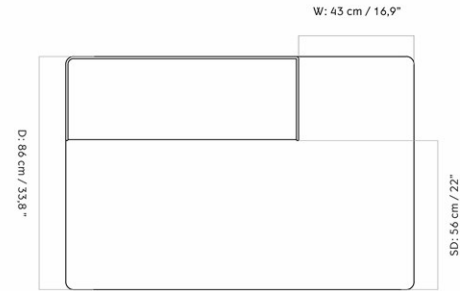

EAVE MODULAR SOFA 86, OPEN END

Designed by *Norm Architects*

MASTER SKU	9967000PIM	CARE INSTRUCTIONS	Discover our product care guide for comprehensive care instructions.
PRODUCTION TIME	7 WEEKS		Download
COLLI	1	DESCRIPTION	Find more information in the dedicated product fact sheet for this product.
DIMENSIONS	H: 71 cm W: 129 cm D: 86 cm SH: 40.5 cm SD: 56 cm AH: cm		

SPEC OPTIONS

MASTER SKU	VARIANT	PRODUCTION TIME	EXCL. VAT SEK
9967000PIM	Price Category - PC0T <i>Audo Bouclé, Audø</i>	7 WEEKS	16.796,00
9967000PIM	Price Category - PC1T <i>Barnum Bouclé, Audø / Champion, JAB / Illusion, Nevotex / Hot Madison, JAB / Maple, Kvadrat / Remix, Kvadrat / Re-wool, Kvadrat</i>	7 WEEKS	18.956,00
9967000PIM	Price Category - PC2T <i>Canvas 2, Kvadrat / Clay, Sahco, Kvadrat / Fiord, Kvadrat / Hallingdal 65, Kvadrat / Moss, Sahco, Kvadrat / Reflect, Kvadrat / Savanna, Kvadrat / Steelcut Trio 3, Kvadrat</i>	7 WEEKS	21.516,00
9967000PIM	Price Category - PC3T <i>Arctic, Jab / Safire, Sahco, Kvadrat / Vidar 4, Kvadrat / Zero, Sahco, Kvadrat</i>	7 WEEKS	24.156,00
9967000PIM	Price Category - PC4T <i>Lupo, Dedar</i>	7 WEEKS	26.716,00