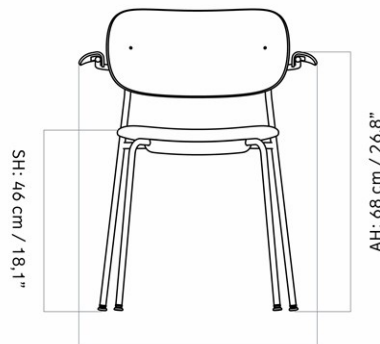

CO DINING CHAIR W/ARMREST, BLACK BASE, UPHOLSTERED SEAT, OAK BACK

Designed by *Norm Architects*

W: 62 cm / 24,4"

SD: 40 cm / 15,7"