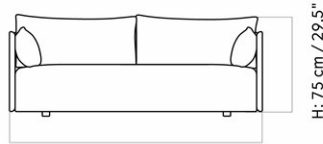

Designed by *Norm Architects*

W: 178 cm / 70.1"

H: 75 cm / 29.5"

SH: 38 cm / 14.9"

D: 90 cm / 35.4"

SD: 62 cm / 24.4"

MASTER SKU	9850000PIM	CARE INSTRUCTIONS	Discover our product care guide for comprehensive care instructions.
PRODUCTION TIME	5 WEEKS		
COLLI	1		Download
DIMENSIONS	H: 75 cm W: 178 cm	DESCRIPTION	Find more information in the dedicated product fact sheet for this product.
	D: 90 cm		
	SH: 38 cm SD: 62 cm		
	AH: 65 cm		