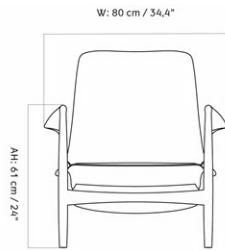

THE SEAL LOUNGE CHAIR, WALNUT BASE, HIGH BACK
Designed by *Ib Kofod-Larsen Design*

MASTER SKU	1224000PIM	CARE INSTRUCTIONS	Discover our product care guide for comprehensive care instructions.
PRODUCTION TIME	6 WEEKS		Download
COLLI	1	DESCRIPTION	Find more information in the dedicated product fact sheet for this product.
DIMENSIONS	H: 92 cm W: 80 cm D: 82 cm SH: 40 cm SD: 53 cm AH: 61 cm		

SPEC OPTIONS

MASTER SKU	VARIANT	PRODUCTION TIME	EXCL. VAT SEK
1224000PIM	Price Category - PC0T <i>Audo Bouclé, Audø</i>	6 WEEKS	50.716,00
1224000PIM	Price Category - PC1T <i>Barnum Bouclé, Audø / Champion, JAB / Illusion, Nevotex / Hot Madison, JAB / Remix, Kvadrat / Re-wool, Kvadrat</i>	6 WEEKS	52.556,00
1224000PIM	Price Category - PC2T <i>Canvas 2, Kvadrat / Clay, Sahco, Kvadrat / Fiord, Kvadrat / Hallingdal 65, Kvadrat / Moss, Sahco, Kvadrat / Reflect, Kvadrat / Savanna, Kvadrat / Steelcut Trio 3, Kvadrat</i>	6 WEEKS	54.636,00
1224000PIM	Price Category - PC3T <i>Arctic, Jab / Safire, Sahco, Kvadrat / Vidar 4, Kvadrat / Zero, Sahco, Kvadrat</i>	6 WEEKS	56.716,00
1224000PIM	Price Category - PC1L <i>Dakar, Nevotex / Envy, Sørensen / Ultra, Sørensen</i>	6 WEEKS	57.916,00
1224000PIM	Price Category - PC4T <i>Grand Mohair, Danish Art Weaving / Lupo, Dedar</i>	6 WEEKS	59.436,00
1224000PIM	Price Category - PC2L <i>Dunes, Sørensen / Nuance, Sørensen</i>	6 WEEKS	59.996,00
1224000PIM	Price Category - PC3L	6 WEEKS	62.076,00
1224000PIM	Price Category - PC4L	6 WEEKS	64.796,00