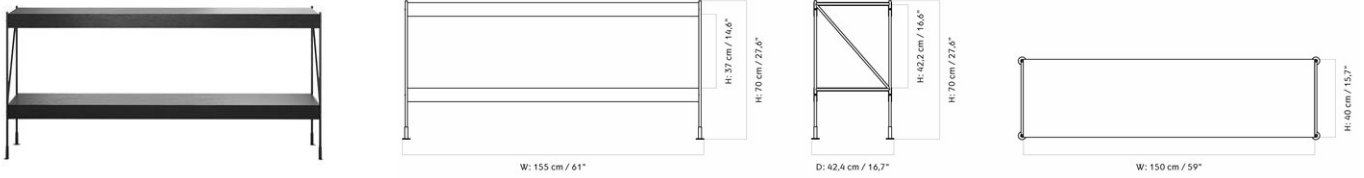

ZET STORAGE SYSTEM, H70 / 27"
Designed by *Kaschkasch*

MASTER SKU 7300000PIM
COLLI 1
DIMENSIONS H: 70 cm D: 40 cm

CARE INSTRUCTIONS

Discover our product care guide for comprehensive care instructions.

[Download](#)

Find more information in the dedicated product fact sheet for this product.

DESCRIPTION

STOCK OPTION

SKU	VARIANT	EXCL. VAT SEK
7355539	Black Steel Base - Black Oak Shelf - H70 cm	8.388,00
7355849	Black Steel Base - Dark Stained Oak Shelf - H70 cm	8.388,00
7355039	Black Steel Base - Natural Oak Shelf - H70 cm	8.388,00