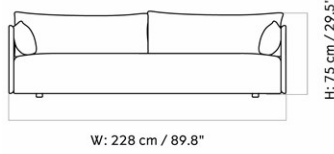

OFFSET SOFA, 3 SEATER W/LOOSE COVER

Designed by *Norm Architects*

MASTER SKU	9854000PIM
PRODUCTION TIME	6 WEEKS
COLLI	1
DIMENSIONS	H: 75 cm W: 228 cm
	D: 90 cm
	SH: 37 cm SD: 62 cm
	AH: 58.5 cm

CARE INSTRUCTIONS

Discover our product care guide for comprehensive care instructions.

[Download](#)

DESCRIPTION

Find more information in the dedicated product fact sheet for this product.