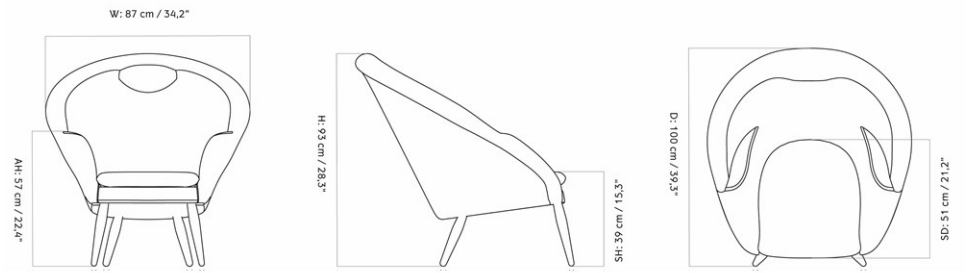

ODA LOUNGE CHAIR, WALNUT BASE

Designed by *Arnold Madsen*

MASTER SKU	1213000PIM	CARE INSTRUCTIONS	Discover our product care guide for comprehensive care instructions.
PRODUCTION TIME	6 WEEKS		Download
COLLI	1	DESCRIPTION	Find more information in the dedicated product fact sheet for this product.
DIMENSIONS	H: 93 cm W: 87 cm D: 100 cm SH: 39 cm SD: 54 cm AH: 57 cm		

SPEC OPTIONS

MASTER SKU	VARIANT	PRODUCTION TIME	EXCL. VAT SEK
1213000PIM	Price Category - PC0T	6 WEEKS	40.556,00
1213000PIM	Price Category - PC1T	6 WEEKS	42.396,00
1213000PIM	Price Category - PC2T <i>Hallingdal 65, Kvadrat / Moss, Sahco, Kvadrat / Savanna, Kvadrat</i>	6 WEEKS	44.316,00
1213000PIM	Price Category - PC3T <i>Arctic, Jab / Safire, Sahco, Kvadrat / Vidar 4, Kvadrat / Zero, Sahco, Kvadrat</i>	6 WEEKS	46.316,00
1213000PIM	Price Category - PC4T <i>Lupo, Dedar</i>	6 WEEKS	48.876,00