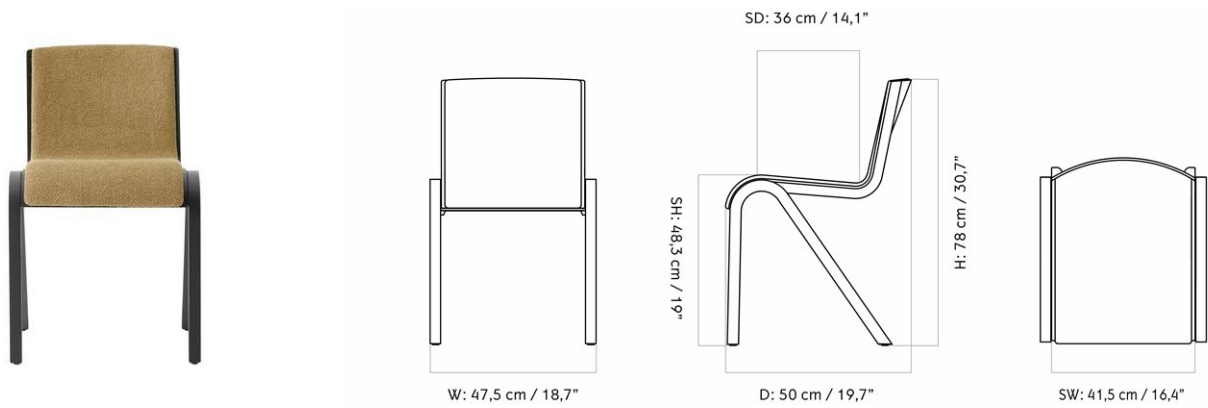

READY DINING CHAIR, OAK BASE, UPHOLSTERED FRONT

Designed by *Matias Møllenbach & Nick Rasmussen*

MASTER SKU	8201000PIM	CARE INSTRUCTIONS	Discover our product care guide for comprehensive care instructions.
PRODUCTION TIME	15 WEEKS		
COLLI	1		Download
DIMENSIONS	H: 78 cm W: 47.5 cm	DESCRIPTION	Find more information in the dedicated product fact sheet for this product.
	D: 50 cm		
	SH: 47.3 cm SD: 36 cm		

SPEC OPTIONS

MASTER SKU	VARIANT	PRODUCTION TIME	EXCL. VAT SEK
8201000PIM	Price Category - PC0T <i>Audo Bouclé, Audø</i>	15 WEEKS	4.156,00
8201000PIM	Price Category - PC1T <i>Barnum Bouclé, Audø / Champion, JAB / Illusion, Nevotex / Hot Madison, JAB / Maple, Kvadrat / Remix, Kvadrat / Re-wool, Kvadrat</i>	15 WEEKS	4.796,00
8201000PIM	Price Category - PC2T <i>Canvas 2, Kvadrat / Clay, Sahco, Kvadrat / Fiord, Kvadrat / Hallingdal 65, Kvadrat / Moss, Sahco, Kvadrat / Reflect, Kvadrat / Savanna, Kvadrat / Steelcut Trio 3, Kvadrat</i>	15 WEEKS	5.356,00
8201000PIM	Price Category - PC1L <i>Dakar, Nevotex / Envy, Sørensen / Ultra, Sørensen</i>	15 WEEKS	5.756,00
8201000PIM	Price Category - PC3T <i>Arctic, Jab / Safire, Sahco, Kvadrat / Vidar 4, Kvadrat / Zero, Sahco, Kvadrat</i>	15 WEEKS	5.836,00
8201000PIM	Price Category - PC2L <i>Dunes, Sørensen / Nuance, Sørensen</i>	15 WEEKS	6.476,00
8201000PIM	Price Category - PC4T <i>Grand Mohair, Danish Art Weaving / Lupo, Dedar</i>	15 WEEKS	6.716,00
8201000PIM	Price Category - PC0L - NEW	15 WEEKS	6.956,00
8201000PIM	Price Category - PC3L	15 WEEKS	7.356,00