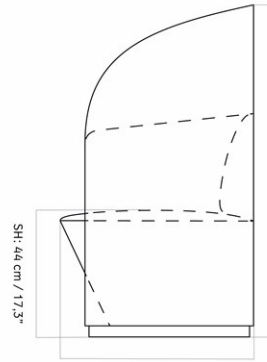

D: 73 cm / 28.7"

SH: 44 cm / 17.3"

HI: 122 cm / 48"