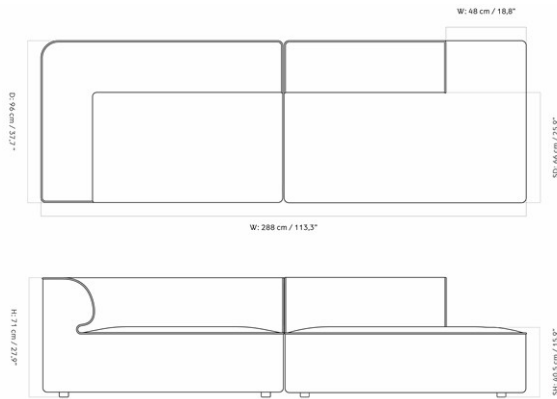

EAVE MODULAR SOFA 96, 2 SEATER, CONFIGURATION 3

Designed by *Norm Architects*

MASTER SKU	9987220PIM	
PRODUCTION TIME	7 WEEKS	
COLLI	1	
DIMENSIONS	H: 71 cm	W: 288 cm
	D: 96 cm	
	SH: 40.5 cm	SD: 66 cm
	AH: 70 cm	

CARE INSTRUCTIONS

Discover our product care guide for comprehensive care instructions.

[Download](#)

DESCRIPTION

Find more information in the dedicated product fact sheet for this product.

SPEC OPTIONS

MASTER SKU	VARIANT	PRODUCTION TIME	EXCL. VAT SEK
9987220PIM	Price Category - PC0T <i>Audo Bouclé, Audø</i>	7 WEEKS	39.676,00
9987220PIM	Price Category - PC1T <i>Barnum Bouclé, Audø / Champion, JAB / Illusion, Nevotex / Hot Madison, JAB / Maple, Kvadrat / Remix, Kvadrat / Re-wool, Kvadrat</i>	7 WEEKS	44.236,00
9987220PIM	Price Category - PC2T <i>Canvas 2, Kvadrat / Clay, Sahco, Kvadrat / Fiord, Kvadrat / Hallingdal 65, Kvadrat / Moss, Sahco, Kvadrat / Reflect, Kvadrat / Savanna, Kvadrat / Steelcut Trio 3, Kvadrat</i>	7 WEEKS	49.356,00
9987220PIM	Price Category - PC3T <i>Arctic, Jab / Safire, Sahco, Kvadrat / Vidar 4, Kvadrat / Zero, Sahco, Kvadrat</i>	7 WEEKS	54.476,00
9987220PIM	Price Category - PC4T <i>Lupo, Dedar</i>	7 WEEKS	59.676,00