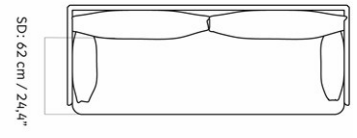

OFFSET SOFA, 3 SEATER W/LOOSE COVER

Designed by *Norm Architects*

MASTER SKU	9854000PIM
PRODUCTION TIME	6 WEEKS
COLLI	1
DIMENSIONS	H: 75 cm W: 228 cm
	D: 90 cm
	SH: 37 cm SD: 62 cm
	AH: 58.5 cm

CARE INSTRUCTIONS

Discover our product care guide for comprehensive care instructions.

[Download](#)

DESCRIPTION

Find more information in the dedicated product fact sheet for this product.