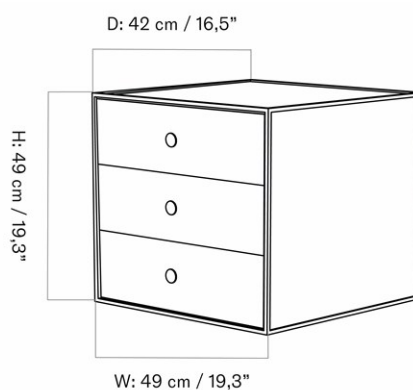

FRAME 49 W/THREE DRAWERS

Designed by *Mogens Lassen*

MASTER SKU	BL39013PIM
PRODUCTION TIME	2 WEEKS
COLLI	1
DIMENSIONS	H: 49 cm W: 49 cm D: 42 cm

CARE INSTRUCTIONS

Discover our product care guide for comprehensive care instructions.

[Download](#)

DESCRIPTION

Find more information in the dedicated product fact sheet for this product.