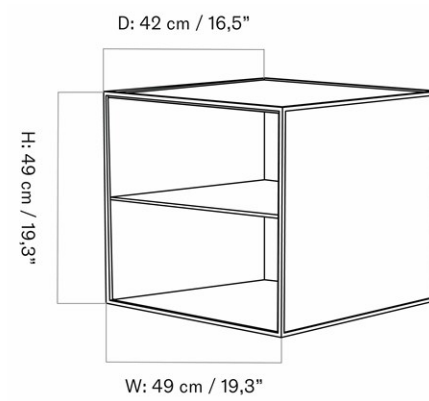

FRAME 49

Designed by *Mogens Lassen*

MASTER SKU
PRODUCTION TIME
COLLI
DIMENSIONS

BL39010PIM
2 WEEKS
1
H: 49 cm   W: 49 cm
D: 42 cm

CARE INSTRUCTIONS

Discover our product care guide for comprehensive care instructions.

[Download](#)

DESCRIPTION

Find more information in the dedicated product fact sheet for this product.