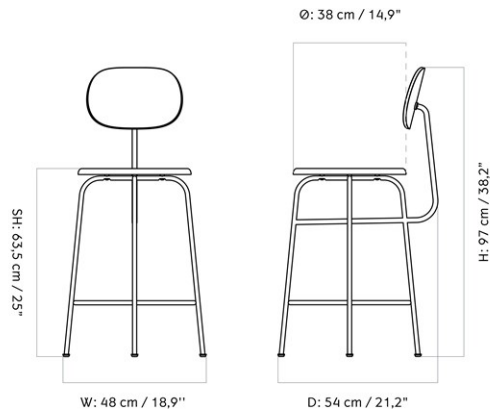

AFTERROOM COUNTER CHAIR PLUS, BLACK BASE, UPHOLSTERED SEAT AND BACK

Designed by *Afterroom*

MASTER SKU	9455000PIM
PRODUCTION TIME	5 WEEKS
COLLI	1
DIMENSIONS	H: 97 cm W: 48 cm D: 54 cm SH: 63.5 cm SD: 38 cm