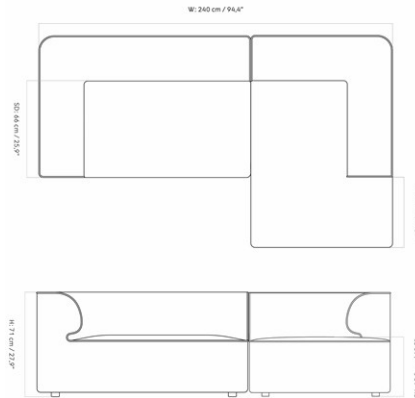

EAVE MODULAR SOFA 96, 2 SEATER, CONFIGURATION 5

Designed by *Norm Architects*

MASTER SKU	9987420PIM
PRODUCTION TIME	7 WEEKS
COLLI	1
DIMENSIONS	H: 71 cm W: 240 cm D: 144 cm SH: 40.5 cm SD: 66 cm AH: 70 cm

CARE INSTRUCTIONS

Discover our product care guide for comprehensive care instructions.

[Download](#)

DESCRIPTION

Find more information in the dedicated product fact sheet for this product.

SPEC OPTIONS

MASTER SKU	VARIANT	PRODUCTION TIME	EXCL. VAT SEK
9987420PIM	Price Category - PC0T <i>Audo Bouclé, Audø</i>	7 WEEKS	39.676,00
9987420PIM	Price Category - PC1T <i>Barnum Bouclé, Audø / Champion, JAB / Illusion, Nevotex / Hot Madison, JAB / Maple, Kvadrat / Remix, Kvadrat / Re-wool, Kvadrat</i>	7 WEEKS	44.236,00
9987420PIM	Price Category - PC2T <i>Canvas 2, Kvadrat / Clay, Sahco, Kvadrat / Fiord, Kvadrat / Hallingdal 65, Kvadrat / Moss, Sahco, Kvadrat / Reflect, Kvadrat / Savanna, Kvadrat / Steelcut Trio 3, Kvadrat</i>	7 WEEKS	49.356,00
9987420PIM	Price Category - PC3T <i>Arctic, Jab / Safire, Sahco, Kvadrat / Vidar 4, Kvadrat / Zero, Sahco, Kvadrat</i>	7 WEEKS	54.476,00
9987420PIM	Price Category - PC4T <i>Lupo, Dedar</i>	7 WEEKS	59.676,00