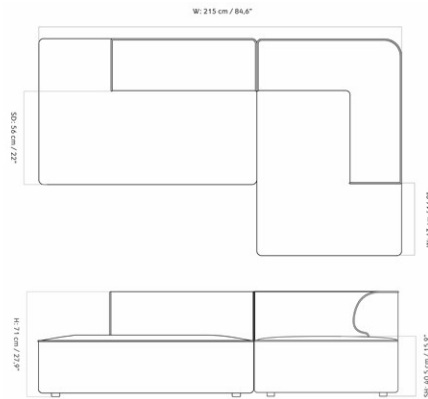

EAVE MODULAR SOFA 86, 2 SEATER, CONFIGURATION 8

Designed by *Norm Architects*

MASTER SKU	9986520PIM
PRODUCTION TIME	7 WEEKS
COLLI	1
DIMENSIONS	H: 71 cm W: 215 cm D: 129 cm SH: 40.5 cm SD: 56 cm AH: 70 cm

CARE INSTRUCTIONS

Discover our product care guide for comprehensive care instructions.

[Download](#)

Find more information in the dedicated product fact sheet for this product.

DESCRIPTION

SPEC OPTIONS

MASTER SKU	VARIANT	PRODUCTION TIME	EXCL. VAT SEK
9986520PIM	Price Category - PC0T <i>Audo Bouclé, Audø</i>	7 WEEKS	33.596,00
9986520PIM	Price Category - PC1T <i>Barnum Bouclé, Audø / Champion, JAB / Illusion, Nevotex / Hot Madison, JAB / Maple, Kvadrat / Remix, Kvadrat / Re-wool, Kvadrat</i>	7 WEEKS	37.996,00
9986520PIM	Price Category - PC2T <i>Canvas 2, Kvadrat / Clay, Sahco, Kvadrat / Fiord, Kvadrat / Hallingdal 65, Kvadrat / Moss, Sahco, Kvadrat / Reflect, Kvadrat / Savanna, Kvadrat / Steelcut Trio 3, Kvadrat</i>	7 WEEKS	43.116,00
9986520PIM	Price Category - PC3T <i>Arctic, Jab / Safire, Sahco, Kvadrat / Vidar 4, Kvadrat / Zero, Sahco, Kvadrat</i>	7 WEEKS	48.236,00
9986520PIM	Price Category - PC4T <i>Lupo, Dedar</i>	7 WEEKS	53.436,00