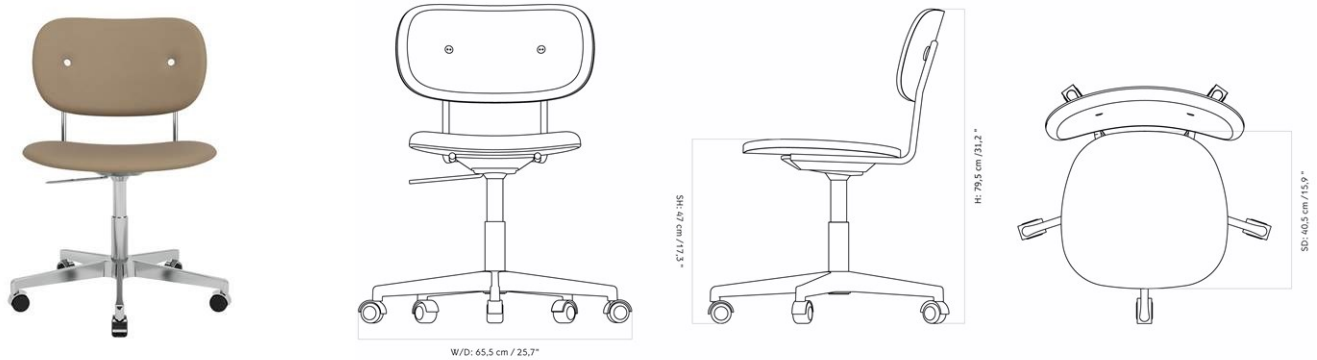

CO TASK CHAIR, STAR BASE W/CASTERS, POLISHED ALUMINIUM, UPHOLSTERED SEAT AND BACK
Designed by *Norm Architects*

MASTER SKU	1510500PIM	CARE INSTRUCTIONS	Discover our product care guide for comprehensive care instructions.
PRODUCTION TIME	8 WEEKS	DESCRIPTION	Download
COLLI	1		Find more information in the dedicated product fact sheet for this product.
DIMENSIONS	H: 79.5 cm W: 65.5 cm D: 65.5 cm SH: 47 cm SD: 40.5 cm		

SPEC OPTIONS

MASTER SKU	VARIANT	PRODUCTION TIME	EXCL. VAT SEK
1510500PIM	Price Category - PC0T - NEW <i>Audo Bouclé, Audo</i>	8 WEEKS	9.196,00
1510500PIM	Price Category - PC0L - NEW <i>Sierra, Camo</i>	8 WEEKS	9.436,00
1510500PIM	Price Category - PC1T - NEW <i>Barnum Bouclé, Audo / Champion, JAB / Illusion, Nevotex / Hot Madison, JAB / Maple, Kvadrat / Remix, Kvadrat / Re-wool, Kvadrat</i>	8 WEEKS	9.516,00
1510500PIM	Price Category - PC1L - NEW <i>Dakar, Nevotex / Envy, Sørensen / Ultra, Sørensen</i>	8 WEEKS	9.756,00
1510500PIM	Price Category - PC2T - NEW <i>Canvas 2, Kvadrat / Clay, Sahco, Kvadrat / Fiord, Kvadrat / Hallingdal 65, Kvadrat / Moss, Sahco, Kvadrat / Reflect, Kvadrat / Savanna, Kvadrat / Steelcut Trio 3, Kvadrat</i>	8 WEEKS	9.756,00
1510500PIM	Price Category - PC2L - NEW <i>Dunes, Sørensen / Nuance, Sørensen</i>	8 WEEKS	10.396,00
1510500PIM	Price Category - PC3T - NEW <i>Arctic, Jab / Safire, Sahco, Kvadrat / Vidar 4, Kvadrat / Zero, Sahco, Kvadrat</i>	8 WEEKS	10.556,00
1510500PIM	Price Category - PC3L - NEW	8 WEEKS	11.036,00