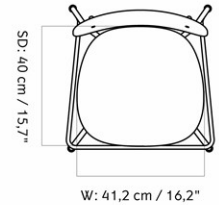

CO COUNTER CHAIR, UPHOLSTERED SEAT, OAK BACK

Designed by *Norm Architects*

MASTER SKU	1184000PIM
PRODUCTION TIME	5 WEEKS
COLLI	1
DIMENSIONS	H: 94.5 cm W: 49.5 cm D: 49.5 cm SH: 68.5 cm SD: 39.5 cm

CARE INSTRUCTIONS

Discover our product care guide for comprehensive care instructions.

[Download](#)

Find more information in the dedicated product fact sheet for this product.

DESCRIPTION

SPEC OPTIONS

MASTER SKU	VARIANT	PRODUCTION TIME	EXCL. VAT SEK
1184000PIM	Price Category - PC0T <i>Audo Bouclé, Audo</i>	5 WEEKS	4.636,00
1184000PIM	Price Category - PC0L - NEW <i>Sierra, Camo</i>	5 WEEKS	5.276,00
1184000PIM	Price Category - PC1T <i>Barnum Bouclé, Audo / Champion, JAB / Illusion, Nevotex / Hot Madison, JAB / Maple, Kvadrat / Remix, Kvadrat / Re-wool, Kvadrat</i>	5 WEEKS	5.356,00
1184000PIM	Price Category - PC1L <i>Dakar, Nevotex / Envy, Sørensen / Ultra, Sørensen</i>	5 WEEKS	5.756,00
1184000PIM	Price Category - PC2T <i>Canvas 2, Kvadrat / Clay, Sahco, Kvadrat / Fiord, Kvadrat / Hallingdal 65, Kvadrat / Moss, Sahco, Kvadrat / Reflect, Kvadrat / Savanna, Kvadrat / Steelcut Trio 3, Kvadrat</i>	5 WEEKS	5.996,00
1184000PIM	Price Category - PC2L <i>Dunes, Sørensen / Nuance, Sørensen</i>	5 WEEKS	6.636,00
1184000PIM	Price Category - PC3T <i>Arctic, Jab / Safire, Sahco, Kvadrat / Vidar 4, Kvadrat / Zero, Sahco, Kvadrat</i>	5 WEEKS	6.636,00
1184000PIM	Price Category - PC3L	5 WEEKS	7.436,00