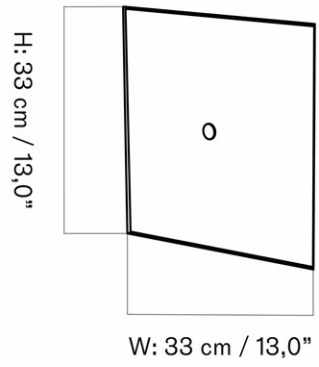

DOOR FOR FRAME 35
Designed by *Mogens Lassen*

MASTER SKU	BL39023PIM
PRODUCTION TIME	2-7 WEEKS
COLLI	1
DIMENSIONS	H: 33 cm W: 33 cm D: 1 cm

CARE INSTRUCTIONS

Discover our product care guide for comprehensive care instructions.

[Download](#)

DESCRIPTION

Find more information in the dedicated product fact sheet for this product.