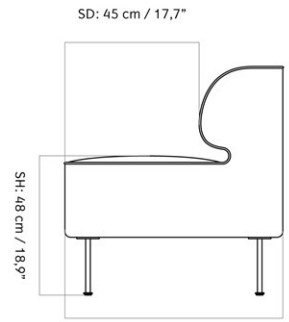

SD: 45 cm / 17.7"

SH: 48 cm / 18.9"

D: 75 cm / 29.5"

MASTER SKU	9971000PIM	CARE INSTRUCTIONS	Discover our product care guide for comprehensive care instructions.
PRODUCTION TIME	7 WEEKS		
COLLI	1		Download
DIMENSIONS	H: 79 cm W: 200 cm	DESCRIPTION	Find more information in the dedicated product fact sheet for this product.
	D: 75 cm SH: 48 cm SD: 45 cm		

SPEC OPTIONS

MASTER SKU	VARIANT	PRODUCTION TIME	EXCL. VAT SEK
9971000PIM	Price Category - PC0T <i>Audo Bouclé, Audø</i>	7 WEEKS	20.316,00
9971000PIM	Price Category - PC1T <i>Barnum Bouclé, Audø / Champion, JAB / Illusion, Nevotex / Hot Madison, JAB / Maple, Kvadrat / Remix, Kvadrat / Re-wool, Kvadrat</i>	7 WEEKS	23.356,00
9971000PIM	Price Category - PC2T <i>Canvas 2, Kvadrat / Clay, Sahco, Kvadrat / Fiord, Kvadrat / Hallingdal 65, Kvadrat / Moss, Sahco, Kvadrat / Reflect, Kvadrat / Savanna, Kvadrat / Steelcut Trio 3, Kvadrat</i>	7 WEEKS	31.836,00
9971000PIM	Price Category - PC3T <i>Arctic, Jab / Safire, Sahco, Kvadrat / Vidar 4, Kvadrat / Zero, Sahco, Kvadrat</i>	7 WEEKS	35.516,00
9971000PIM	Price Category - PC4T <i>Lupo, Dedar</i>	7 WEEKS	38.076,00