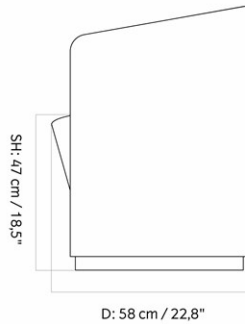

TEAROOM CLUB CHAIR

Designed by *Nick Ross Studio*

MASTER SKU	9600000PIM
PRODUCTION TIME	6 WEEKS
COLLI	1
DIMENSIONS	H: 78 cm W: 70 cm
	D: 58 cm
	SH: 47 cm SD: 49 cm

CARE INSTRUCTIONS

Discover our product care guide for comprehensive care instructions.

[Download](#)

Find more information in the dedicated product fact sheet for this product.

DESCRIPTION

SPEC OPTIONS

MASTER SKU	VARIANT	PRODUCTION TIME	EXCL. VAT SEK
9600000PIM	Price Category - PC0T <i>Audo Bouclé, Audo</i>	6 WEEKS	15.676,00
9600000PIM	Price Category - PC1T <i>Barnum Bouclé, Audo / Champion, JAB / Illusion, Nevotex / Hot Madison, JAB / Maple, Kvadrat / Remix, Kvadrat / Re-wool, Kvadrat</i>	6 WEEKS	17.596,00
9600000PIM	Price Category - PC2T <i>Canvas 2, Kvadrat / Clay, Sahco, Kvadrat / Fiord, Kvadrat / Hallingdal 65, Kvadrat / Moss, Sahco, Kvadrat / Reflect, Kvadrat / Savanna, Kvadrat / Steelcut Trio 3, Kvadrat</i>	6 WEEKS	19.836,00
9600000PIM	Price Category - PC3T <i>Arctic, Jab / Safire, Sahco, Kvadrat / Vidar 4, Kvadrat / Zero, Sahco, Kvadrat</i>	6 WEEKS	21.836,00
9600000PIM	Price Category - PC4T <i>Cabanon Soft, Designers Guild / Grand Mohair, Danish Art Weaving / Lupo, Dedar</i>	6 WEEKS	23.916,00