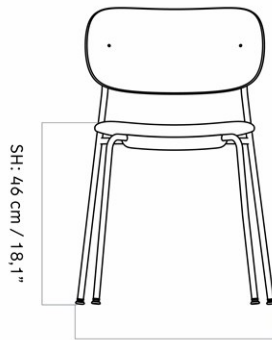

CO DINING CHAIR, OAK SEAT AND BACK
Designed by *Norm Architects*

W: 52 cm / 20,5"