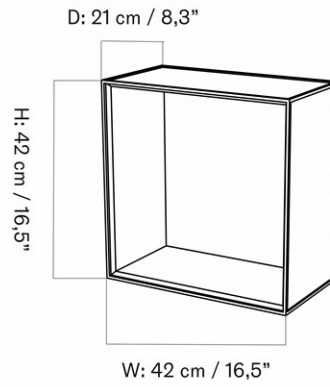

FRAME 42

Designed by *Mogens Lassen*

MASTER SKU
PRODUCTION TIME
COLLI
DIMENSIONS

BL39008PIM
2 WEEKS
1
H: 42 cm
D: 21 cm

W: 42 cm

CARE INSTRUCTIONS

Discover our product care guide for comprehensive care instructions.

[Download](#)

DESCRIPTION

Find more information in the dedicated product fact sheet for this product.