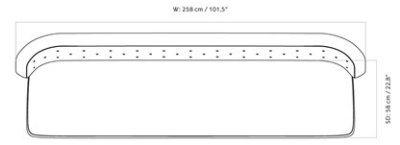

RADIOHUS SOFA, 3 SEATER, NATURAL OAK BASE, W/DAKAR 0250 BUTTONS

Designed by *Vilhelm Lauritzen*

MASTER SKU	1222300PIM	CARE INSTRUCTIONS	Discover our product care guide for comprehensive care instructions.
PRODUCTION TIME	5 WEEKS		Download
COLLI	1		Find more information in the dedicated product fact sheet for this product.
DIMENSIONS	H: 86 cm W: 258 cm D: 77 cm SH: 45 cm SD: 58 cm	DESCRIPTION	

SPEC OPTIONS

MASTER SKU	VARIANT	PRODUCTION TIME	EXCL. VAT SEK
1222300PIM	Price Category - PC0T <i>Audo Bouclé, Audø</i>	5 WEEKS	63.436,00
1222300PIM	Price Category - PC1T <i>Barnum Bouclé, Audø / Champion, JAB / Illusion, Nevotex / Hot Madison, JAB / Remix, Kvadrat / Re-wool, Kvadrat</i>	5 WEEKS	66.156,00
1222300PIM	Price Category - PC2T <i>Canvas 2, Kvadrat / Clay, Sahco, Kvadrat / Fiord, Kvadrat / Hallingdal 65, Kvadrat / Moss, Sahco, Kvadrat / Reflect, Kvadrat / Savanna, Kvadrat / Steelcut Trio 3, Kvadrat</i>	5 WEEKS	68.876,00
1222300PIM	Price Category - PC3T <i>Arctic, Jab / Safire, Sahco, Kvadrat / Vidar 4, Kvadrat / Zero, Sahco, Kvadrat</i>	5 WEEKS	71.516,00
1222300PIM	Price Category - PC4T <i>Grand Mohair, Danish Art Weaving / Lupo, Dedar</i>	5 WEEKS	74.236,00