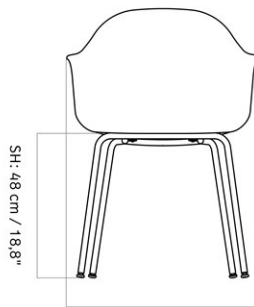

HARBOUR DINING CHAIR, STEEL BASE, UPHOLSTERED SHELL

Designed by *Norm Architects*

W: 58,5 cm / 23"

SD: 42 cm / 16,5"

AH: 67,5 cm / 26,6"

H: 81 cm / 31,9"

D: 55,5 cm / 21,9"

MASTER SKU	9341000PIM
PRODUCTION TIME	5 WEEKS
COLLI	1
DIMENSIONS	H: 81 cm W: 58.5 cm D: 55.5 cm SH: 48 cm SD: 42 cm AH: 67.5 cm