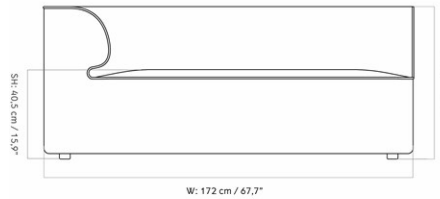

EAVE MODULAR SOFA 86, CORNER, 172

Designed by *Norm Architects*

MASTER SKU	9966000PIM	CARE INSTRUCTIONS	Discover our product care guide for comprehensive care instructions.
PRODUCTION TIME	7 WEEKS		Download
COLLI	1		Find more information in the dedicated product fact sheet for this product.
DIMENSIONS	H: 71 cm W: 172 cm D: 86 cm SH: 40.5 cm SD: 56 cm AH: 70 cm	DESCRIPTION	

SPEC OPTIONS

MASTER SKU	VARIANT	PRODUCTION TIME	EXCL. VAT SEK
9966000PIM	Price Category - PC0T <i>Audo Bouclé, Audø</i>	7 WEEKS	20.796,00
9966000PIM	Price Category - PC1T <i>Barnum Bouclé, Audø / Champion, JAB / Illusion, Nevotex / Hot Madison, JAB / Maple, Kvadrat / Remix, Kvadrat / Re-wool, Kvadrat</i>	7 WEEKS	23.116,00
9966000PIM	Price Category - PC2T <i>Canvas 2, Kvadrat / Clay, Sahco, Kvadrat / Fiord, Kvadrat / Hallingdal 65, Kvadrat / Moss, Sahco, Kvadrat / Reflect, Kvadrat / Savanna, Kvadrat / Steelcut Trio 3, Kvadrat</i>	7 WEEKS	25.756,00
9966000PIM	Price Category - PC3T <i>Arctic, Jab / Safire, Sahco, Kvadrat / Vidar 4, Kvadrat / Zero, Sahco, Kvadrat</i>	7 WEEKS	28.316,00
9966000PIM	Price Category - PC4T <i>Lupo, Dedar</i>	7 WEEKS	30.876,00