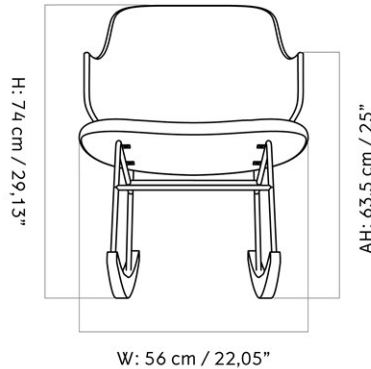

THE PENGUIN ROCKING CHAIR, UPHOLSTERED SEAT, NATURAL OAK BACK
Designed by *Ib Kofod-Larsen Design*

MASTER SKU	1204000PIM	CARE INSTRUCTIONS	Discover our product care guide for comprehensive care instructions.
PRODUCTION TIME	6 WEEKS		Download
COLLI	0-1	DESCRIPTION	Find more information in the dedicated product fact sheet for this product.
DIMENSIONS	H: 74 cm W: 56 cm D: 85 cm SH: 42 cm SD: 44.5 cm AH: 59.6 cm		

SPEC OPTIONS

MASTER SKU	VARIANT	COLLI	PRODUCTION TIME	EXCL. VAT SEK
1204000PIM	Price Category - PC0T <i>Audo Bouclé, Audo</i>	1	6 WEEKS	10.796,00
1204000PIM	Price Category - PC1T <i>Barnum Bouclé, Audo / Champion, JAB / Illusion, Nevotex / Hot Madison, JAB / Remix, Kvadrat / Re-wool, Kvadrat</i>	1	6 WEEKS	11.276,00
1204000PIM	Price Category - PC2T <i>Canvas 2, Kvadrat / Clay, Sahco, Kvadrat / Fiord, Kvadrat / Hallingdal 65, Kvadrat / Moss, Sahco, Kvadrat / Reflect, Kvadrat / Savanna, Kvadrat / Steelcut Trio 3, Kvadrat</i>	1	6 WEEKS	11.596,00
1204000PIM	Price Category - PC3T <i>Arctic, Jab / Safire, Sahco, Kvadrat / Vidar 4, Kvadrat / Zero, Sahco, Kvadrat</i>	1	6 WEEKS	12.236,00
1204000PIM	Price Category - PC4T <i>Grand Mohair, Danish Art Weaving / Lupo, Dedar</i>	1	6 WEEKS	12.716,00
1204000PIM	Price Category - PC1L <i>Dakar, Nevotex / Envy, Sørensen / Ultra, Sørensen</i>	1	6 WEEKS	13.436,00
1204000PIM	Price Category - PC2L <i>Dunes, Sørensen / Nuance, Sørensen</i>	1	6 WEEKS	15.276,00
1204000PIM	Price Category - PC3L	1	6 WEEKS	17.116,00