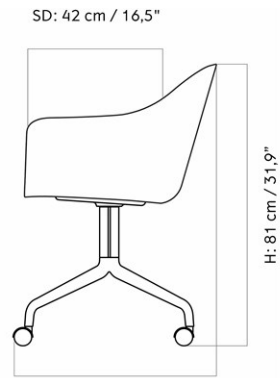

HARBOUR DINING CHAIR, STAR BASE W/CASTERS, PLASTIC SHELL

Designed by *Norm Architects*

W: 58,5 cm / 23"

D: 54,5 cm / 21,5"

MASTER SKU	9391001PIM		
PRODUCTION TIME	2 WEEKS		
COLLI	1		
DIMENSIONS	H: 81 cm	W: 58.5 cm	
	D: 54.5 cm		
	SH: 45 cm	SD: 42 cm	
	AH: 67.5 cm		