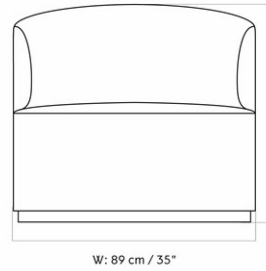

TEAROOM LOUNGE CHAIR

Designed by *Nick Ross Studio*

MASTER SKU	9605000PIM
PRODUCTION TIME	6 WEEKS
COLLI	1
DIMENSIONS	H: 78 cm W: 89 cm D: 70 cm SH: 43 cm SD: 56 cm AH: 78 cm

CARE INSTRUCTIONS

Discover our product care guide for comprehensive care instructions.

[Download](#)

Find more information in the dedicated product fact sheet for this product.

DESCRIPTION

SPEC OPTIONS

MASTER SKU	VARIANT	PRODUCTION TIME	EXCL. VAT SEK
9605000PIM	Price Category - PC0T <i>Audo Bouclé, Audó</i>	6 WEEKS	19.996,00
9605000PIM	Price Category - PC1T <i>Barnum Bouclé, Audó / Champion, JAB / Illusion, Nevotex / Hot Madison, JAB / Maple, Kvadrat / Remix, Kvadrat / Re-wool, Kvadrat</i>	6 WEEKS	22.156,00
9605000PIM	Price Category - PC2T <i>Canvas 2, Kvadrat / Clay, Sahco, Kvadrat / Fiord, Kvadrat / Hallingdal 65, Kvadrat / Moss, Sahco, Kvadrat / Reflect, Kvadrat / Savanna, Kvadrat / Steelcut Trio 3, Kvadrat</i>	6 WEEKS	25.356,00
9605000PIM	Price Category - PC3T <i>Arctic, Jab / Safire, Sahco, Kvadrat / Vidar 4, Kvadrat / Zero, Sahco, Kvadrat</i>	6 WEEKS	28.556,00
9605000PIM	Price Category - PC4T <i>Cabanon Soft, Designers Guild / Grand Mohair, Danish Art Weaving / Lupo, Dedar</i>	6 WEEKS	31.836,00