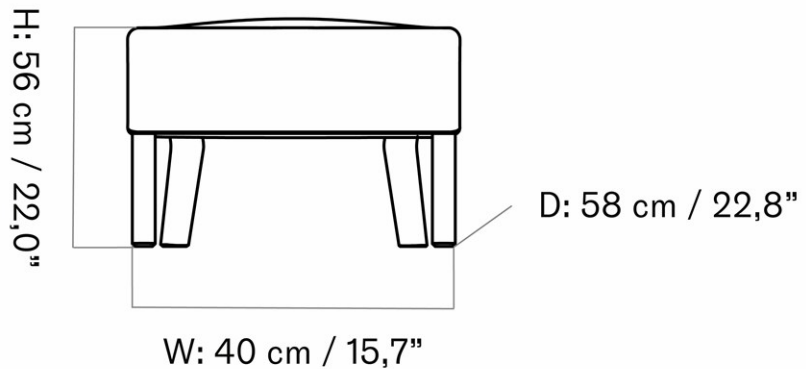

MY OWN CHAIR OTTOMAN, WALNUT BASE

Designed by *Flemming Lassen*

MASTER SKU	1501200PIM	CARE INSTRUCTIONS	Discover our product care guide for comprehensive care instructions.
PRODUCTION TIME	1-6 WEEKS		Download
COLLI	1	DESCRIPTION	Find more information in the dedicated product fact sheet for this product.
DIMENSIONS	H: 40 cm W: 56 cm D: 58 cm		

SPEC OPTIONS

MASTER SKU	VARIANT	PRODUCTION TIME	EXCL. VAT SEK
1501200PIM	Price Category - PC0T <i>Audo Bouclé, Audo</i>	6 WEEKS	12.716,00
1501200PIM	Price Category - PC1T <i>Barnum Bouclé, Audo / Champion, JAB / Illusion, Nevotex / Hot Madison, JAB / Maple, Kvadrat / Remix, Kvadrat / Re-wool, Kvadrat</i>	6 WEEKS	14.556,00
1501200PIM	Price Category - PC2T <i>Canvas 2, Kvadrat / Clay, Sahco, Kvadrat / Fiord, Kvadrat / Hallingdal 65, Kvadrat / Moss, Sahco, Kvadrat / Reflect, Kvadrat / Savanna, Kvadrat / Steelcut Trio 3, Kvadrat</i>	6 WEEKS	15.916,00
1501200PIM	Price Category - PC3T <i>Arctic, Jab / Safire, Sahco, Kvadrat / Vidar 4, Kvadrat / Zero, Sahco, Kvadrat</i>	6 WEEKS	16.636,00
1501200PIM	Price Category - PC1L <i>Dakar, Nevotex / Envy, Sørensen / Ultra, Sørensen</i>	6 WEEKS	17.276,00
1501200PIM	Price Category - PC4T <i>Grand Mohair, Danish Art Weaving / Lupo, Dedar</i>	6 WEEKS	18.476,00
1501200PIM	Price Category - PC2L <i>Dunes, Sørensen / Nuance, Sørensen</i>	6 WEEKS	19.116,00
1501200PIM	Price Category - PC3L <i>Sheepskin Curly, Skandilock</i>	6 WEEKS	20.556,00
1501200PIM	Price Category - PC4L	6 WEEKS	22.556,00