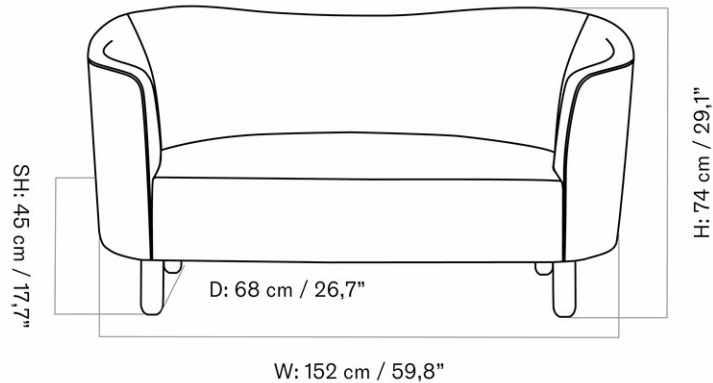

MINGLE SOFA

Designed by *Flemming Lassen*

MASTER SKU	1501300PIM
PRODUCTION TIME	1-6 WEEKS
COLLI	1
DIMENSIONS	H: 79 cm W: 152 cm D: 68 cm SH: 45 cm SD: 58 cm AH: 70 cm

CARE INSTRUCTIONS

Discover our product care guide for comprehensive care instructions.

[Download](#)

DESCRIPTION

Find more information in the dedicated product fact sheet for this product.

SPEC OPTIONS

MASTER SKU	VARIANT	PRODUCTION TIME	EXCL. VAT SEK
1501300PIM	Price Category - PC0T	6 WEEKS	41.036,00
1501300PIM	Price Category - PC1T	6 WEEKS	45.676,00
1501300PIM	Price Category - PC2T	6 WEEKS	50.236,00
1501300PIM	Price Category - PCCOM	6 WEEKS	50.236,00
1501300PIM	Price Category - PC3T	6 WEEKS	53.036,00
1501300PIM	Price Category - PC4T	6 WEEKS	55.756,00
1501300PIM	Price Category - PC0L	6 WEEKS	68.956,00
1501300PIM	Price Category - PC1L	6 WEEKS	68.956,00
1501300PIM	Price Category - PC2L	6 WEEKS	77.516,00
1501300PIM	Price Category - PC3L	6 WEEKS	85.996,00
1501300PIM	Price Category - PC4L	6 WEEKS	94.716,00