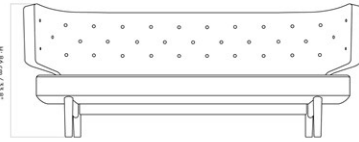

RADIOHUS SOFA, 2 SEATER, WALNUT BASE, W/DAKAR 0250 BUTTONS

Designed by *Vilhelm Lauritzen*

MASTER SKU	1222200PIM	CARE INSTRUCTIONS	Discover our product care guide for comprehensive care instructions.
PRODUCTION TIME	5 WEEKS		Download
COLLI	1		Find more information in the dedicated product fact sheet for this product.
DIMENSIONS	H: 86 cm D: 77 cm SH: 45 cm	W: 215 cm SD: 58 cm	

SPEC OPTIONS

MASTER SKU	VARIANT	PRODUCTION TIME	EXCL. VAT SEK
1222200PIM	Price Category - PC0T <i>Audo Bouclé, Audø</i>	5 WEEKS	59.436,00
1222200PIM	Price Category - PC1T <i>Barnum Bouclé, Audø / Champion, JAB / Illusion, Nevotex / Hot Madison, JAB / Remix, Kvadrat / Re-wool, Kvadrat</i>	5 WEEKS	62.076,00
1222200PIM	Price Category - PC2T <i>Canvas 2, Kvadrat / Clay, Sahco, Kvadrat / Fiord, Kvadrat / Hallingdal 65, Kvadrat / Moss, Sahco, Kvadrat / Reflect, Kvadrat / Savanna, Kvadrat / Steelcut Trio 3, Kvadrat</i>	5 WEEKS	64.796,00
1222200PIM	Price Category - PC3T <i>Arctic, Jab / Safire, Sahco, Kvadrat / Vidar 4, Kvadrat / Zero, Sahco, Kvadrat</i>	5 WEEKS	67.516,00
1222200PIM	Price Category - PC4T <i>Grand Mohair, Danish Art Weaving / Lupo, Dedar</i>	5 WEEKS	70.236,00