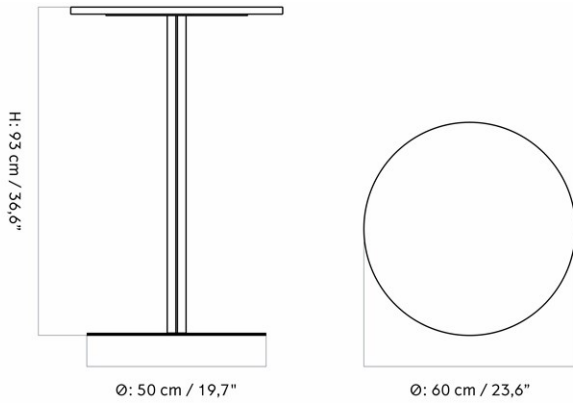

HARBOUR COLUMN COUNTER TABLE, ROUND, Ø60 CM / 23.6"

Designed by *Norm Architects*

MASTER SKU
COLLI
DIMENSIONS

9306000PIM
1
H: 93 cm   W: 60 cm
D: 60 cm
Ø: 60, cm

CARE INSTRUCTIONS

Discover our product care guide for comprehensive care instructions.

DESCRIPTION

[Download](#)

Find more information in the dedicated product fact sheet for this product.