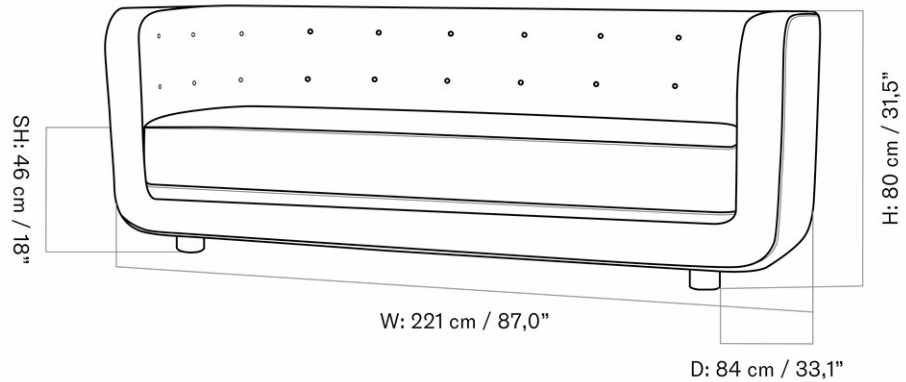

VILHELM SOFA

Designed by *Flemming Lassen*

MASTER SKU	1500700PIM	CARE INSTRUCTIONS	Discover our product care guide for comprehensive care instructions.
PRODUCTION TIME	6 WEEKS		Download
COLLI	1		Find more information in the dedicated product fact sheet for this product.
DIMENSIONS	H: 80 cm D: 88 cm SH: 45 cm AH: 80 cm	W: 217 cm SD: 60 cm	

SPEC OPTIONS

MASTER SKU	VARIANT	PRODUCTION TIME	EXCL. VAT SEK
1500700PIM	Price Category - PC0T <i>Audo Bouclé, Audó</i>	6 WEEKS	51.356,00
1500700PIM	Price Category - PC1T <i>Barnum Bouclé, Audó / Champion, JAB / Illusion, Nevotex / Hot Madison, JAB / Maple, Kvadrat / Remix, Kvadrat / Rewool, Kvadrat</i>	6 WEEKS	57.356,00
1500700PIM	Price Category - PC2T <i>Canvas 2, Kvadrat / Clay, Sahco, Kvadrat / Fiord, Kvadrat / Hallingdal 65, Kvadrat / Moss, Sahco, Kvadrat / Reflect, Kvadrat / Savanna, Kvadrat / Steelcut Trio 3, Kvadrat</i>	6 WEEKS	64.156,00
1500700PIM	Price Category - PC3T <i>Arctic, Jab / Safire, Sahco, Kvadrat / Vidar 4, Kvadrat / Zero, Sahco, Kvadrat</i>	6 WEEKS	70.236,00
1500700PIM	Price Category - PC4T <i>Grand Mohair, Danish Art Weaving / Lupo, Dedar</i>	6 WEEKS	76.956,00
1500700PIM	Price Category - PC1L <i>Dakar, Nevotex / Envy, Sørensen / Ultra, Sørensen</i>	6 WEEKS	141.756,00
1500700PIM	Price Category - PC2L <i>Dunes, Sørensen / Nuance, Sørensen</i>	6 WEEKS	160.636,00
1500700PIM	Price Category - PC3L <i>Sheepskin Curly, Skandilock</i>	6 WEEKS	177.676,00