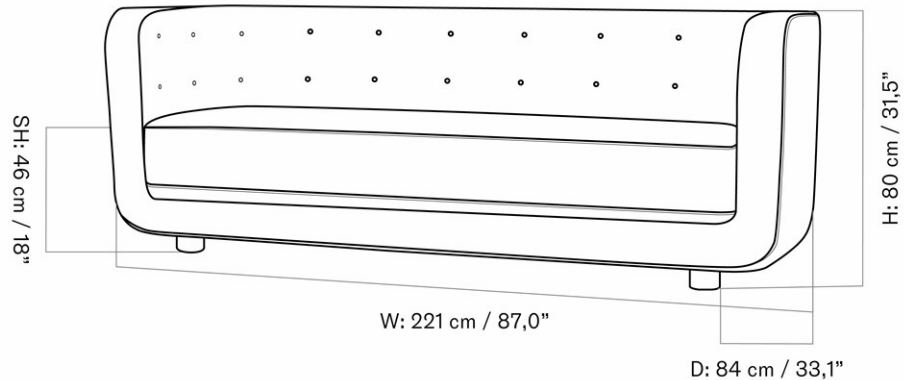

VILHELM SOFA, W/VEGETAL BUTTONS

Designed by *Flemming Lassen*

MASTER SKU	1500800PIM	CARE INSTRUCTIONS	Discover our product care guide for comprehensive care instructions.
PRODUCTION TIME	1-6 WEEKS		
COLLI	1		Download
DIMENSIONS	H: 80 cm D: 88 cm SH: 45 cm AH: 80 cm	W: 217 cm SD: 60 cm	DESCRIPTION Find more information in the dedicated product fact sheet for this product.

STOCK OPTION

SKU	VARIANT	EXCL. VAT SEK
1500803-042M05ZZ	Dark Stained Oak - Zero - Beige, 0001	68.236,00

SPEC OPTIONS

MASTER SKU	VARIANT	PRODUCTION TIME	EXCL. VAT SEK
1500800PIM	Price Category - PC0T <i>Audo Bouclé, Audo</i>	6 WEEKS	51.356,00
1500800PIM	Price Category - PC1T <i>Barnum Bouclé, Audo / Champion, JAB / Illusion, Nevotex / Hot Madison, JAB / Maple, Kvadrat / Remix, Kvadrat / Re-wool, Kvadrat</i>	6 WEEKS	57.916,00
1500800PIM	Price Category - PC2T <i>Canvas 2, Kvadrat / Clay, Sahco, Kvadrat / Fiord, Kvadrat / Hallingdal 65, Kvadrat / Moss, Sahco, Kvadrat / Reflect, Kvadrat / Savanna, Kvadrat / Steelcut Trio 3, Kvadrat</i>	6 WEEKS	64.156,00
1500800PIM	Price Category - PC3T <i>Arctic, Jab / Safire, Sahco, Kvadrat / Vidar 4, Kvadrat / Zero, Sahco, Kvadrat</i>	6 WEEKS	68.236,00
1500800PIM	Price Category - PC4T <i>Grand Mohair, Danish Art Weaving / Lupo, Dedar</i>	6 WEEKS	76.556,00
1500800PIM	Price Category - PC1L <i>Dakar, Nevotex / Envy, Sørensen / Ultra, Sørensen</i>	6 WEEKS	141.756,00