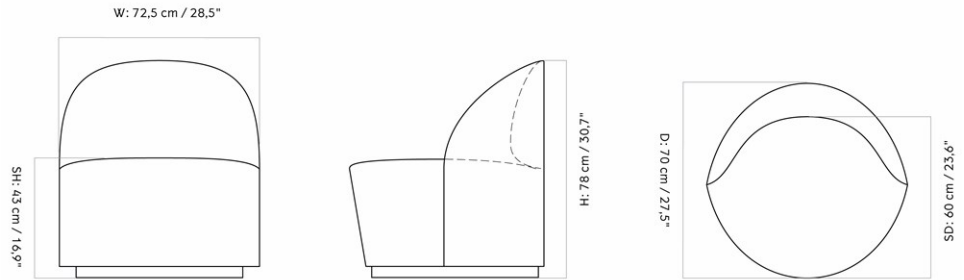

TEAROOM LOUNGE CHAIR, LOW BACK, SWIVEL W/RETURN

Designed by *Nick Ross*

MASTER SKU	9608200PIM	CARE INSTRUCTIONS	Discover our product care guide for comprehensive care instructions.
PRODUCTION TIME	6 WEEKS		Download
COLLI	1	DESCRIPTION	Find more information in the dedicated product fact sheet for this product.
DIMENSIONS	H: 78 cm W: 72.5 cm D: 70 cm SH: 43 cm SD: 60 cm		

SPEC OPTIONS

MASTER SKU	VARIANT	PRODUCTION TIME	EXCL. VAT SEK
9608200PIM	Price Category - PC0T <i>Audo Bouclé, Audø</i>	6 WEEKS	22.156,00
9608200PIM	Price Category - PC1T <i>Barnum Bouclé, Audø / Champion, JAB / Illusion, Nevotex / Hot Madison, JAB / Maple, Kvadrat / Remix, Kvadrat / Re-wool, Kvadrat</i>	6 WEEKS	24.956,00
9608200PIM	Price Category - PC2T <i>Canvas 2, Kvadrat / Clay, Sahco, Kvadrat / Fiord, Kvadrat / Hallingdal 65, Kvadrat / Moss, Sahco, Kvadrat / Reflect, Kvadrat / Savanna, Kvadrat / Steelcut Trio 3, Kvadrat</i>	6 WEEKS	28.076,00
9608200PIM	Price Category - PC3T <i>Arctic, Jab / Safire, Sahco, Kvadrat / Vidar 4, Kvadrat / Zero, Sahco, Kvadrat</i>	6 WEEKS	29.756,00
9608200PIM	Price Category - PC4T <i>Cabanon Soft, Designers Guild / Grand Mohair, Danish Art Weaving / Lupo, Dedar</i>	6 WEEKS	35.196,00