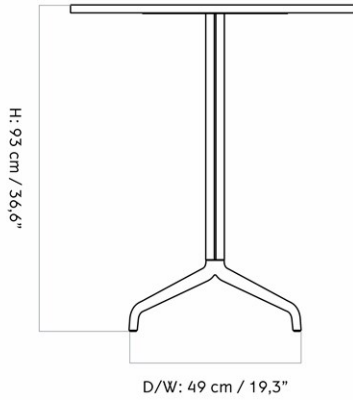

HARBOUR COLUMN COUNTER TABLE, STAR BASE, Ø80 CM / 31.4"
Designed by *Norm Architects*

MASTER SKU
COLLI
DIMENSIONS

9300003PIM
1
H: 93 cm   W: 80 cm
D: 80 cm
Ø: 80, cm

CARE INSTRUCTIONS

Discover our product care guide for comprehensive care instructions.

[Download](#)

DESCRIPTION

Find more information in the dedicated product fact sheet for this product.