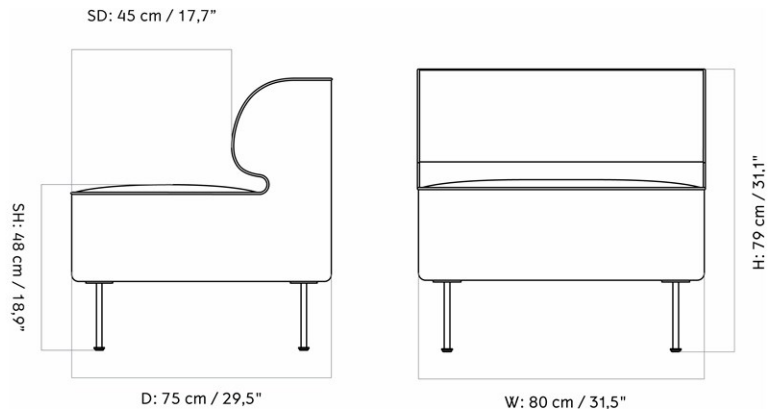

EAVE DINING SOFA 80

Designed by *Norm Architects*

MASTER SKU	9974000PIM
PRODUCTION TIME	7 WEEKS
COLLI	1
DIMENSIONS	H: 79 cm W: 80 cm D: 75 cm SH: 48 cm SD: 45 cm

CARE INSTRUCTIONS

Discover our product care guide for comprehensive care instructions.

[Download](#)

Find more information in the dedicated product fact sheet for this product.

DESCRIPTION

SPEC OPTIONS

MASTER SKU	VARIANT	PRODUCTION TIME	EXCL. VAT SEK
9974000PIM	Price Category - PC0T <i>Audo Bouclé, Audø</i>	7 WEEKS	16.316,00
9974000PIM	Price Category - PC1T <i>Barnum Bouclé, Audø / Champion, JAB / Illusion, Nevotex / Hot Madison, JAB / Maple, Kvadrat / Remix, Kvadrat / Re-wool, Kvadrat</i>	7 WEEKS	18.716,00
9974000PIM	Price Category - PC2T <i>Canvas 2, Kvadrat / Clay, Sahco, Kvadrat / Fiord, Kvadrat / Hallingdal 65, Kvadrat / Moss, Sahco, Kvadrat / Reflect, Kvadrat / Savanna, Kvadrat / Steelcut Trio 3, Kvadrat</i>	7 WEEKS	24.876,00
9974000PIM	Price Category - PC3T <i>Arctic, Jab / Safire, Sahco, Kvadrat / Vidar 4, Kvadrat / Zero, Sahco, Kvadrat</i>	7 WEEKS	27.676,00
9974000PIM	Price Category - PC4T <i>Lupo, Dedar</i>	7 WEEKS	29.516,00