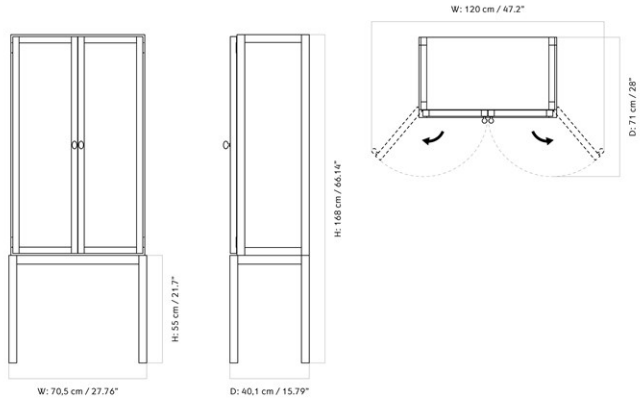

STORAGE

CURIOSITY CABINET
 Designed by *Mentze Ottenstein*

MASTER SKU 6511000PIM
 COLLI 1
 DIMENSIONS W: 70.5 cm D: 40.1 cm

CARE INSTRUCTIONS

Discover our product care guide for comprehensive care instructions.