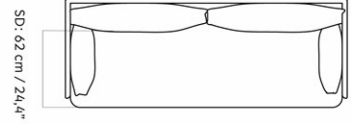

OFFSET LOOSE COVER FOR 3- SEATER

Designed by *Norm Architects*

W: 228 cm / 89.8"

H: 75 cm / 29.5"

SH: 38 cm / 14.9"

D: 90 cm / 35.4"

SD: 62 cm / 24.4"

MASTER SKU
PRODUCTION TIME
COLLI
DIMENSIONS