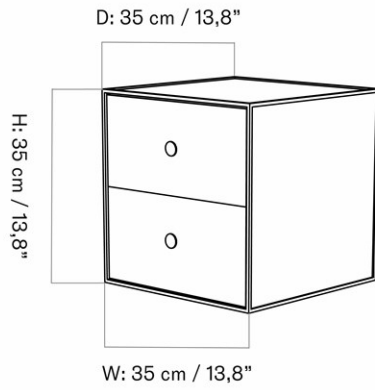

CARE INSTRUCTIONS

Discover our product care guide for comprehensive care instructions.

[Download](#)

DESCRIPTION

Find more information in the dedicated product fact sheet for this product.

FRAME 35 W/TWO DRAWERS
Designed by *Mogens Lassen*