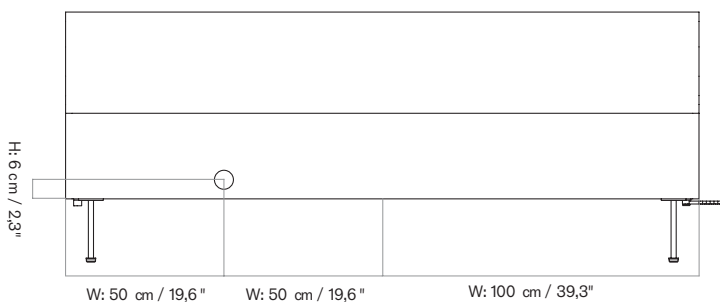

200 Left Position