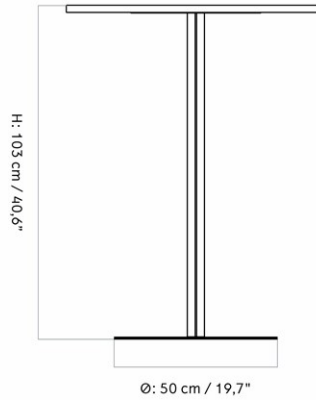

MASTER SKU	9300006PIM
PRODUCTION TIME	2 WEEKS
COLLI	1
DIMENSIONS	H: 103 cm W: 60 cm D: 70 cm

CARE INSTRUCTIONS

Discover our product care guide for comprehensive care instructions.

[Download](#)

DESCRIPTION

Find more information in the dedicated product fact sheet for this product.

HARBOUR COLUMN BAR TABLE, ROUND BASE, Ø80 CM / 31.4"
Designed by *Norm Architects*

MASTER SKU	9300005PIM
PRODUCTION TIME	2 WEEKS
COLLI	1
DIMENSIONS	H: 103 cm W: 80 cm D: 80 cm Ø: 80, cm

CARE INSTRUCTIONS

Discover our product care guide for comprehensive care instructions.

[Download](#)

DESCRIPTION

Find more information in the dedicated product fact sheet for this product.

HARBOUR COLUMN BAR TABLE, ROUND, Ø60 CM / 23.6"