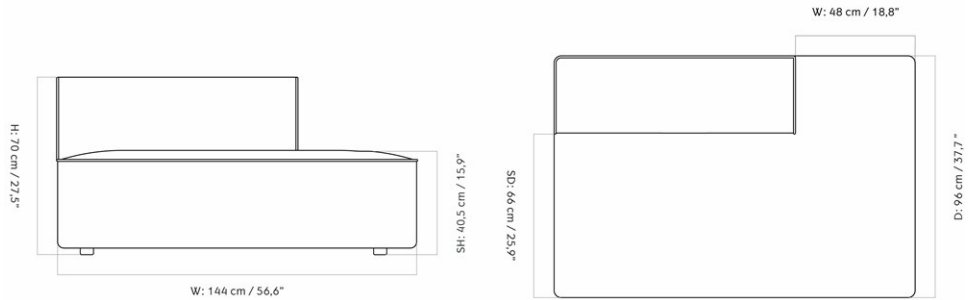

EAVE MODULAR SOFA 96, OPEN END, 144

Designed by *Norm Architects*

MASTER SKU	9969400PIM	CARE INSTRUCTIONS	Discover our product care guide for comprehensive care instructions.
PRODUCTION TIME	7 WEEKS		Download
COLLI	1		Find more information in the dedicated product fact sheet for this product.
DIMENSIONS	H: 71 cm W: 144 cm D: 96 cm SH: 40.5 cm SD: 66 cm AH: cm	DESCRIPTION	

SPEC OPTIONS

MASTER SKU	VARIANT	PRODUCTION TIME	EXCL. VAT SEK
9969400PIM	Price Category - PC0T <i>Audo Bouclé, Audø</i>	7 WEEKS	19.196,00
9969400PIM	Price Category - PC1T <i>Barnum Bouclé, Audø / Champion, JAB / Illusion, Nevotex / Hot Madison, JAB / Maple, Kvadrat / Remix, Kvadrat / Re-wool, Kvadrat</i>	7 WEEKS	21.436,00
9969400PIM	Price Category - PC2T <i>Canvas 2, Kvadrat / Clay, Sahco, Kvadrat / Fiord, Kvadrat / Hallingdal 65, Kvadrat / Moss, Sahco, Kvadrat / Reflect, Kvadrat / Savanna, Kvadrat / Steelcut Trio 3, Kvadrat</i>	7 WEEKS	23.996,00
9969400PIM	Price Category - PC3T <i>Arctic, Jab / Safire, Sahco, Kvadrat / Vidar 4, Kvadrat / Zero, Sahco, Kvadrat</i>	7 WEEKS	26.556,00
9969400PIM	Price Category - PC4T <i>Lupo, Dedar</i>	7 WEEKS	29.116,00