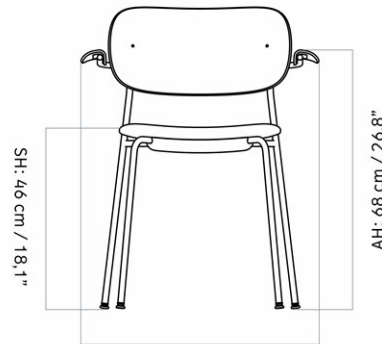

CO DINING CHAIR W/ARMREST, CHROME BASE, UPHOLSTERED SEAT, OAK BACK

Designed by *Norm Architects*

W: 62 cm / 24,4"

D: 50,5 cm / 19,9"

MASTER SKU	1176000PIM
PRODUCTION TIME	5 WEEKS
COLLI	1
DIMENSIONS	H: 80 cm W: 62 cm
	D: 50.5 cm
	SH: 48 cm SD: 39.5 cm
	AH: 68 cm

CARE INSTRUCTIONS

Discover our product care guide for comprehensive care instructions.

[Download](#)

Find more information in the dedicated product fact sheet for this product.

DESCRIPTION

SPEC OPTIONS

MASTER SKU	VARIANT	PRODUCTION TIME	EXCL. VAT SEK
1176000PIM	Price Category - PC0T <i>Audo Bouclé, Audø</i>	5 WEEKS	4.876,00
1176000PIM	Price Category - PC1T <i>Barnum Bouclé, Audø / Champion, JAB / Illusion, Nevotex / Hot Madison, JAB / Maple, Kvadrat / Remix, Kvadrat / Re-wool, Kvadrat</i>	5 WEEKS	5.356,00
1176000PIM	Price Category - PC2T <i>Canvas 2, Kvadrat / Clay, Sahco, Kvadrat / Fiord, Kvadrat / Hallingdal 65, Kvadrat / Moss, Sahco, Kvadrat / Reflect, Kvadrat / Savanna, Kvadrat / Steelcut Trio 3, Kvadrat</i>	5 WEEKS	6.236,00
1176000PIM	Price Category - PC0L - NEW <i>Sierra, Camo</i>	5 WEEKS	6.396,00
1176000PIM	Price Category - PC1L <i>Dakar, Nevotex / Envy, Sørensen / Ultra, Sørensen</i>	5 WEEKS	6.716,00
1176000PIM	Price Category - PC3T <i>Arctic, Jab / Safire, Sahco, Kvadrat / Vidar 4, Kvadrat / Zero, Sahco, Kvadrat</i>	5 WEEKS	7.116,00
1176000PIM	Price Category - PC2L <i>Dunes, Sørensen / Nuance, Sørensen</i>	5 WEEKS	7.596,00
1176000PIM	Price Category - PC3L	5 WEEKS	8.236,00