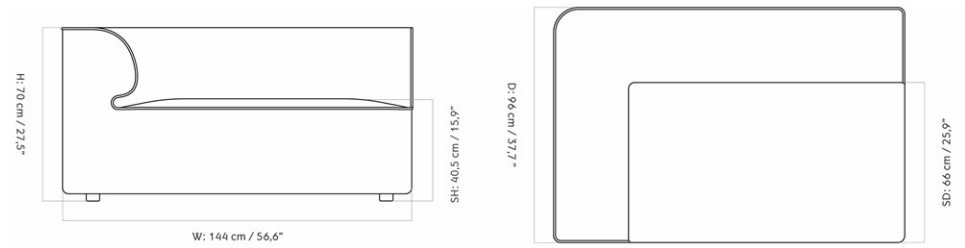

EAVE MODULAR SOFA 96, CORNER, 192

Designed by *Norm Architects*

MASTER SKU	9969200PIM	CARE INSTRUCTIONS	Discover our product care guide for comprehensive care instructions.
PRODUCTION TIME	7 WEEKS		Download
COLLI	1		Find more information in the dedicated product fact sheet for this product.
DIMENSIONS	H: 71 cm W: 192 cm D: 96 cm SH: 40.5 cm SD: 66 cm AH: 70 cm	DESCRIPTION	

SPEC OPTIONS

MASTER SKU	VARIANT	PRODUCTION TIME	EXCL. VAT SEK
9969200PIM	Price Category - PC0T <i>Audo Bouclé, Audø</i>	7 WEEKS	23.276,00
9969200PIM	Price Category - PC1T <i>Barnum Bouclé, Audø / Champion, JAB / Illusion, Nevotex / Hot Madison, JAB / Maple, Kvadrat / Remix, Kvadrat / Re-wool, Kvadrat</i>	7 WEEKS	25.596,00
9969200PIM	Price Category - PC2T <i>Canvas 2, Kvadrat / Clay, Sahco, Kvadrat / Fiord, Kvadrat / Hallingdal 65, Kvadrat / Moss, Sahco, Kvadrat / Reflect, Kvadrat / Savanna, Kvadrat / Steelcut Trio 3, Kvadrat</i>	7 WEEKS	28.156,00
9969200PIM	Price Category - PC3T <i>Arctic, Jab / Safire, Sahco, Kvadrat / Vidar 4, Kvadrat / Zero, Sahco, Kvadrat</i>	7 WEEKS	30.716,00
9969200PIM	Price Category - PC4T <i>Lupo, Dedar</i>	7 WEEKS	33.356,00