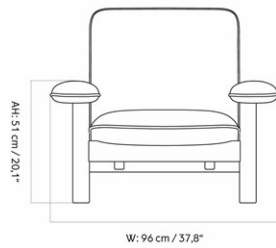

BRASILIA LOUNGE CHAIR, NATURAL OAK BASE

Designed by *Anderssen & Voll*

MASTER SKU	8050000PIM	CARE INSTRUCTIONS	Discover our product care guide for comprehensive care instructions.
PRODUCTION TIME	5 WEEKS		Download
COLLI	1		Find more information in the dedicated product fact sheet for this product.
DIMENSIONS	H: 82 cm D: 84 cm SH: 39 cm AH: 51 cm	W: 96 cm SD: 52 cm	DESCRIPTION

SPEC OPTIONS

MASTER SKU	VARIANT	PRODUCTION TIME	EXCL. VAT SEK
8050000PIM	Price Category - PC0T <i>Audo Bouclé, Audo</i>	5 WEEKS	19.436,00
8050000PIM	Price Category - PC1T <i>Barnum Bouclé, Audo / Champion, JAB / Illusion, Nevotex / Hot Madison, JAB / Maple, Kvadrat / Remix, Kvadrat / Re-wool, Kvadrat</i>	5 WEEKS	20.796,00
8050000PIM	Price Category - PC2T <i>Canvas 2, Kvadrat / Clay, Sahco, Kvadrat / Fiord, Kvadrat / Hallingdal 65, Kvadrat / Moss, Sahco, Kvadrat / Reflect, Kvadrat / Savanna, Kvadrat / Steelcut Trio 3, Kvadrat</i>	5 WEEKS	23.676,00
8050000PIM	Price Category - PC3T <i>Arctic, Jab / Safire, Sahco, Kvadrat / Vidar 4, Kvadrat / Zero, Sahco, Kvadrat</i>	5 WEEKS	24.956,00
8050000PIM	Price Category - PC4T <i>Cabanon Soft, Designers Guild / Grand Mohair, Danish Art Weaving / Lupo, Dedar</i>	5 WEEKS	26.956,00
8050000PIM	Price Category - PC1L <i>Dakar, Nevotex / Envy, Sørensen / Ultra, Sørensen</i>	5 WEEKS	34.636,00
8050000PIM	Price Category - PC2L <i>Dunes, Sørensen / Nuance, Sørensen</i>	5 WEEKS	37.516,00
8050000PIM	Price Category - PC3L <i>Sheepskin Curly, Nevotex</i>	5 WEEKS	38.796,00