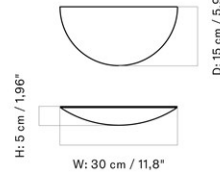

FUNGI SHELF MEDIUM