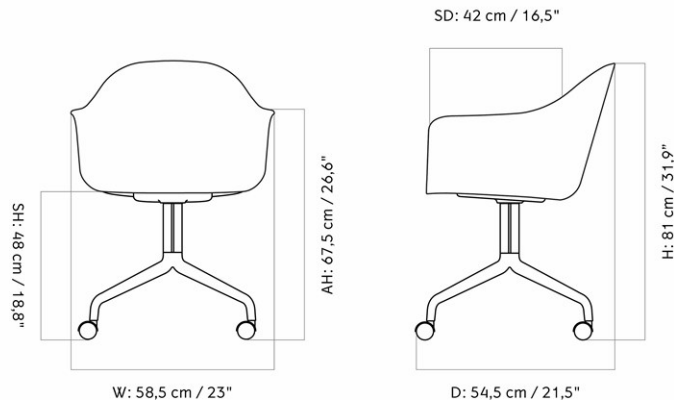

HARBOUR DINING CHAIR, STAR BASE W/CASTERS, UPHOLSTERED SHELL

Designed by *Norm Architects*

MASTER SKU	9391000PIM
PRODUCTION TIME	5 WEEKS
COLLI	1
DIMENSIONS	H: 81 cm W: 58.5 cm
	D: 54.5 cm
	SH: 48 cm SD: 42 cm
	AH: 67.5 cm

CARE INSTRUCTIONS

Discover our product care guide for comprehensive care instructions.

[Download](#)

Find more information in the dedicated product fact sheet for this product.

DESCRIPTION

SPEC OPTIONS

MASTER SKU	VARIANT	PRODUCTION TIME	EXCL. VAT SEK
9391000PIM	Price Category - PC0T <i>Audo Bouclé, Audø</i>	5 WEEKS	8.316,00
9391000PIM	Price Category - PC1T <i>Barnum Bouclé, Audø / Champion, JAB / Illusion, Nevotex / Hot Madison, JAB / Maple, Kvadrat / Remix, Kvadrat / Re-wool, Kvadrat</i>	5 WEEKS	9.676,00
9391000PIM	Price Category - PC2T <i>Canvas 2, Kvadrat / Clay, Sahco, Kvadrat / Fiord, Kvadrat / Hallingdal 65, Kvadrat / Moss, Sahco, Kvadrat / Reflect, Kvadrat / Savanna, Kvadrat / Steelcut Trio 3, Kvadrat</i>	5 WEEKS	12.476,00
9391000PIM	Price Category - PC0L - NEW <i>Sierra, Camo</i>	5 WEEKS	13.356,00
9391000PIM	Price Category - PC1L <i>Dakar, Nevotex / Ultra, Sørensen</i>	5 WEEKS	14.556,00
9391000PIM	Price Category - PC3T <i>Arctic, Jab / Safire, Sahco, Kvadrat / Vidar 4, Kvadrat / Zero, Sahco, Kvadrat</i>	5 WEEKS	15.036,00
9391000PIM	Price Category - PC4T <i>Grand Mohair, Danish Art Weaving / Lupo, Dedar</i>	5 WEEKS	16.076,00
9391000PIM	Price Category - PC2L <i>Dunes, Sørensen / Nuance, Sørensen</i>	5 WEEKS	17.036,00