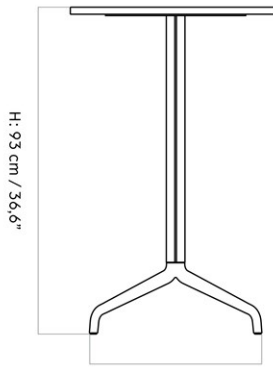

Discover our product care guide for comprehensive care instructions.

[Download](#)

DESCRIPTION

Find more information in the dedicated product fact sheet for this product.

HARBOUR COLUMN COUNTER TABLE, ROUND, Ø60 CM / 23.6"

[Download](#)

Find more information in the dedicated product fact sheet for this product.

HARBOUR COLUMN COUNTER TABLE, STAR BASE, 70X60 CM / 28X24"

Designed by *Norm Architects*

D/W: 49 cm / 19,3"

D: 60 cm / 23,6"