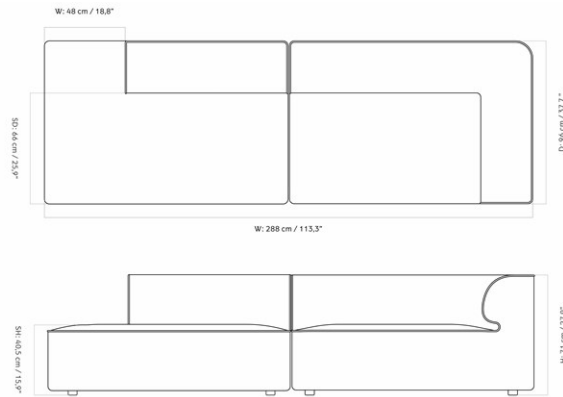

EAVE MODULAR SOFA 96, 2 SEATER, CONFIGURATION 4

Designed by *Norm Architects*

MASTER SKU	9987320PIM
PRODUCTION TIME	7 WEEKS
COLLI	1
DIMENSIONS	H: 71 cm W: 288 cm D: 96 cm SH: 40.5 cm SD: 66 cm AH: 70 cm