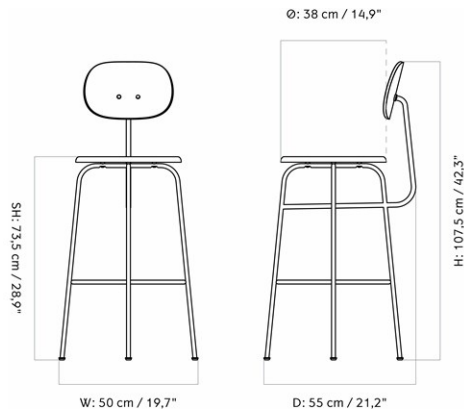

AFTERROOM BAR CHAIR PLUS, BLACK BASE, UPHOLSTERED SEAT, VENEER BACK

Designed by *Afteroom*

MASTER SKU	8486000PIM
PRODUCTION TIME	6 WEEKS
COLLI	1
DIMENSIONS	H: 107 cm W: 50 cm D: 55 cm SH: 73 cm SD: 34 cm