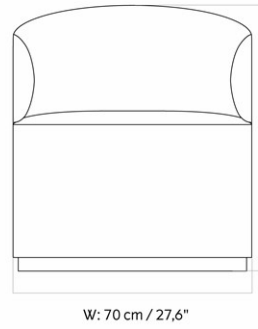

TEAROOM CLUB CHAIR

Designed by *Nick Ross Studio*

MASTER SKU	9600000PIM
PRODUCTION TIME	6 WEEKS
COLLI	1
DIMENSIONS	H: 78 cm W: 70 cm
	D: 58 cm
	SH: 47 cm SD: 49 cm

CARE INSTRUCTIONS

Discover our product care guide for comprehensive care instructions.

[Download](#)

Find more information in the dedicated product fact sheet for this product.

DESCRIPTION

SPEC OPTIONS

MASTER SKU	VARIANT	PRODUCTION TIME	EXCL. VAT SEK
9600000PIM	Price Category - PC0T <i>Audo Bouclé, Audo</i>	6 WEEKS	15.676,00
9600000PIM	Price Category - PC1T <i>Barnum Bouclé, Audo / Champion, JAB / Illusion, Nevotex / Hot Madison, JAB / Maple, Kvadrat / Remix, Kvadrat / Re-wool, Kvadrat</i>	6 WEEKS	17.596,00
9600000PIM	Price Category - PC2T <i>Canvas 2, Kvadrat / Clay, Sahco, Kvadrat / Fiord, Kvadrat / Hallingdal 65, Kvadrat / Moss, Sahco, Kvadrat / Reflect, Kvadrat / Savanna, Kvadrat / Steelcut Trio 3, Kvadrat</i>	6 WEEKS	19.836,00
9600000PIM	Price Category - PC3T <i>Arctic, Jab / Safire, Sahco, Kvadrat / Vidar 4, Kvadrat / Zero, Sahco, Kvadrat</i>	6 WEEKS	21.836,00
9600000PIM	Price Category - PC4T <i>Cabanon Soft, Designers Guild / Grand Mohair, Danish Art Weaving / Lupo, Dedar</i>	6 WEEKS	23.916,00