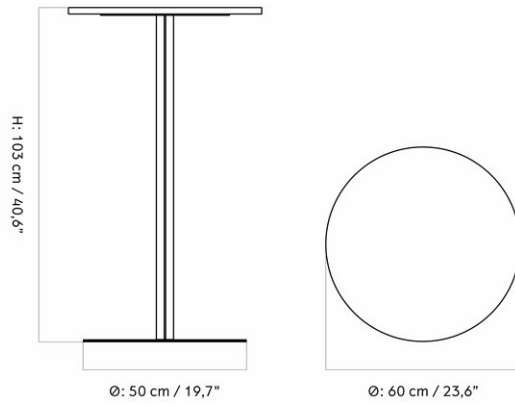

HARBOUR COLUMN BAR TABLE, ROUND, Ø60 CM / 23.6"

Designed by *Norm Architects*

MASTER SKU
COLLI
DIMENSIONS

9307000PIM
1
H: 103 cm   W: 60 cm
D: 60 cm
Ø: 60, cm

CARE INSTRUCTIONS

Discover our product care guide for comprehensive care instructions.

[Download](#)

DESCRIPTION

Find more information in the dedicated product fact sheet for this product.