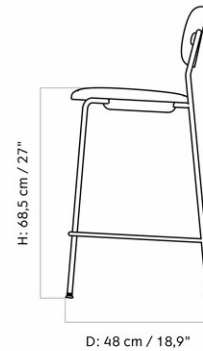

CO COUNTER CHAIR, UPHOLSTERED SEAT, OAK BACK

Designed by *Norm Architects*

MASTER SKU	1184000PIM
PRODUCTION TIME	5 WEEKS
COLLI	1
DIMENSIONS	H: 94.5 cm W: 49.5 cm D: 49.5 cm SH: 68.5 cm SD: 39.5 cm

CARE INSTRUCTIONS

Discover our product care guide for comprehensive care instructions.

[Download](#)

Find more information in the dedicated product fact sheet for this product.

DESCRIPTION

SPEC OPTIONS

MASTER SKU	VARIANT	PRODUCTION TIME	EXCL. VAT SEK
1184000PIM	Price Category - PC0T <i>Audo Bouclé, Audo</i>	5 WEEKS	4.636,00
1184000PIM	Price Category - PC0L - NEW <i>Sierra, Camo</i>	5 WEEKS	5.276,00
1184000PIM	Price Category - PC1T <i>Barnum Bouclé, Audo / Champion, JAB / Illusion, Nevotex / Hot Madison, JAB / Maple, Kvadrat / Remix, Kvadrat / Re-wool, Kvadrat</i>	5 WEEKS	5.356,00
1184000PIM	Price Category - PC1L <i>Dakar, Nevotex / Envy, Sørensen / Ultra, Sørensen</i>	5 WEEKS	5.756,00
1184000PIM	Price Category - PC2T <i>Canvas 2, Kvadrat / Clay, Sahco, Kvadrat / Fiord, Kvadrat / Hallingdal 65, Kvadrat / Moss, Sahco, Kvadrat / Reflect, Kvadrat / Savanna, Kvadrat / Steelcut Trio 3, Kvadrat</i>	5 WEEKS	5.996,00
1184000PIM	Price Category - PC2L <i>Dunes, Sørensen / Nuance, Sørensen</i>	5 WEEKS	6.636,00
1184000PIM	Price Category - PC3T <i>Arctic, Jab / Safire, Sahco, Kvadrat / Vidar 4, Kvadrat / Zero, Sahco, Kvadrat</i>	5 WEEKS	6.636,00
1184000PIM	Price Category - PC3L	5 WEEKS	7.436,00