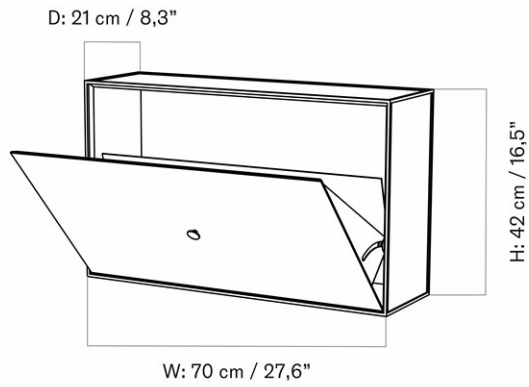

Find more information in the dedicated product fact sheet for this product.

FRAME SHOE CABINET

Designed by *Mogens Lassen*

MASTER SKU	BL39950PIM
PRODUCTION TIME	2 WEEKS
COLLI	1
DIMENSIONS	H: 42 cm W: 70 cm D: 21 cm