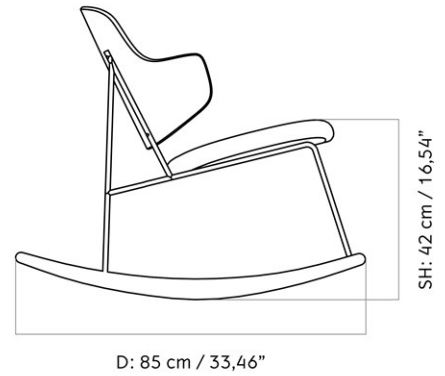

THE PENGUIN ROCKING CHAIR, UPHOLSTERED SEAT, NATURAL OAK BACK
Designed by *Ib Kofod-Larsen Design*

MASTER SKU	1204000PIM	CARE INSTRUCTIONS	Discover our product care guide for comprehensive care instructions.
PRODUCTION TIME	6 WEEKS		Download
COLLI	0-1	DESCRIPTION	Find more information in the dedicated product fact sheet for this product.
DIMENSIONS	H: 74 cm W: 56 cm D: 85 cm SH: 42 cm SD: 44.5 cm AH: 59.6 cm		

SPEC OPTIONS

MASTER SKU	VARIANT	COLLI	PRODUCTION TIME	EXCL. VAT SEK
1204000PIM	Price Category - PC0T <i>Audo Bouclé, Audo</i>	1	6 WEEKS	10.796,00
1204000PIM	Price Category - PC1T <i>Barnum Bouclé, Audo / Champion, JAB / Illusion, Nevotex / Hot Madison, JAB / Remix, Kvadrat / Re-wool, Kvadrat</i>	1	6 WEEKS	11.276,00
1204000PIM	Price Category - PC2T <i>Canvas 2, Kvadrat / Clay, Sahco, Kvadrat / Fiord, Kvadrat / Hallingdal 65, Kvadrat / Moss, Sahco, Kvadrat / Reflect, Kvadrat / Savanna, Kvadrat / Steelcut Trio 3, Kvadrat</i>	1	6 WEEKS	11.596,00
1204000PIM	Price Category - PC3T <i>Arctic, Jab / Safire, Sahco, Kvadrat / Vidar 4, Kvadrat / Zero, Sahco, Kvadrat</i>	1	6 WEEKS	12.236,00
1204000PIM	Price Category - PC4T <i>Grand Mohair, Danish Art Weaving / Lupo, Dedar</i>	1	6 WEEKS	12.716,00
1204000PIM	Price Category - PC1L <i>Dakar, Nevotex / Envy, Sørensen / Ultra, Sørensen</i>	1	6 WEEKS	13.436,00
1204000PIM	Price Category - PC2L <i>Dunes, Sørensen / Nuance, Sørensen</i>	1	6 WEEKS	15.276,00
1204000PIM	Price Category - PC3L	1	6 WEEKS	17.116,00