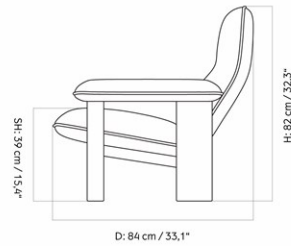

BRASILIA LOUNGE CHAIR, DARK STAINED OAK BASE

Designed by *Anderssen & Voll*

MASTER SKU	8051000PIM	CARE INSTRUCTIONS	Discover our product care guide for comprehensive care instructions.
PRODUCTION TIME	5 WEEKS		Download
COLLI	1		Find more information in the dedicated product fact sheet for this product.
DIMENSIONS	H: 82 cm W: 96 cm D: 84 cm SH: 39 cm SD: 52 cm AH: 51 cm	DESCRIPTION	

SPEC OPTIONS

MASTER SKU	VARIANT	PRODUCTION TIME	EXCL. VAT SEK
8051000PIM	Price Category - PC0T <i>Audo Bouclé, Audø</i>	5 WEEKS	19.436,00
8051000PIM	Price Category - PC1T <i>Barnum Bouclé, Audø / Champion, JAB / Illusion, Nevotex / Hot Madison, JAB / Maple, Kvadrat / Remix, Kvadrat / Re-wool, Kvadrat</i>	5 WEEKS	20.796,00
8051000PIM	Price Category - PC2T <i>Canvas 2, Kvadrat / Clay, Sahco, Kvadrat / Fiord, Kvadrat / Hallingdal 65, Kvadrat / Moss, Sahco, Kvadrat / Reflect, Kvadrat / Savanna, Kvadrat / Steelcut Trio 3, Kvadrat</i>	5 WEEKS	23.676,00
8051000PIM	Price Category - PC3T <i>Arctic, Jab / Safire, Sahco, Kvadrat / Vidar 4, Kvadrat / Zero, Sahco, Kvadrat</i>	5 WEEKS	24.956,00
8051000PIM	Price Category - PC4T <i>Cabanon Soft, Designers Guild / Grand Mohair, Danish Art Weaving / Lupo, Dedar</i>	5 WEEKS	26.956,00
8051000PIM	Price Category - PC1L <i>Dakar, Nevotex / Envy, Sørensen / Ultra, Sørensen</i>	5 WEEKS	34.636,00
8051000PIM	Price Category - PC2L <i>Dunes, Sørensen / Nuance, Sørensen</i>	5 WEEKS	37.516,00
8051000PIM	Price Category - PC3L <i>Sheepskin Curly, Nevotex</i>	5 WEEKS	38.796,00