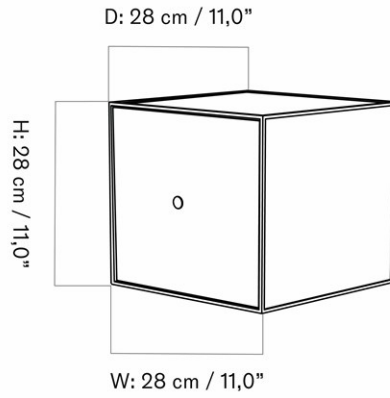

FRAME 35 W/DOOR
Designed by *Mogens Lassen*

MASTER SKU	BL39003PIM
PRODUCTION TIME	2 WEEKS
COLLI	1
DIMENSIONS	H: 35 cm W: 35 cm D: 35 cm

CARE INSTRUCTIONS

Discover our product care guide for comprehensive care instructions.

[Download](#)

DESCRIPTION

Find more information in the dedicated product fact sheet for this product.