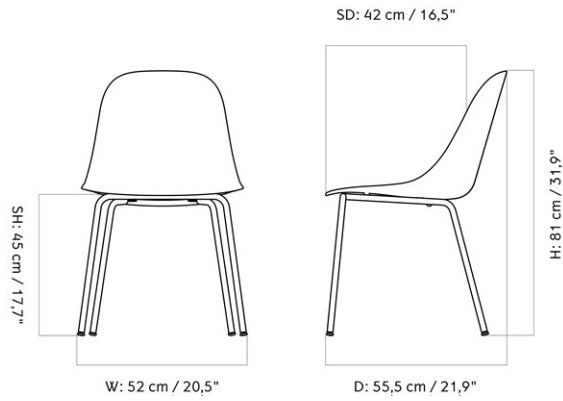

HARBOUR SIDE, DINING CHAIR, STEEL BASE, PLASTIC SHELL

Designed by *Norm Architects*

MASTER SKU	9394939PIM	
PRODUCTION TIME	2-6 WEEKS	
COLLI	1	
DIMENSIONS	H: 81 cm	W: 52 cm
	D: 55.5 cm	
	SH: 45 cm	SD: 42 cm