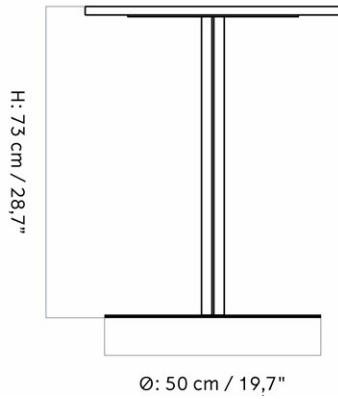

MASTER SKU
 COLLI
 DIMENSIONS

9300000PIM
 1
 H: 50 cm W: 80 cm
 D: 80 cm
 Ø: 80, cm

CARE INSTRUCTIONS

Discover our product care guide for comprehensive care instructions.

[Download](#)

Find more information in the dedicated product fact sheet for this product.

HARBOUR COLUMN DINING TABLE, ROUND BASE, Ø105 CM

Designed by *Norm Architects*

MASTER SKU
PRODUCTION TIME
COLLI
DIMENSIONS

9320004PIM
2 WEEKS
1
H: 73 cm W: 105 cm
D: 105 cm
Ø: 105, cm

CARE INSTRUCTIONS

Discover our product care guide for comprehensive care instructions.

HARBOUR COLUMN DINING TABLE, ROUND BASE, Ø60 CM

Designed by *Norm Architects*

MASTER SKU
COLLI
DIMENSIONS

9320003PIM
1
H: 73 cm W: 60 cm
D: 60 cm
Ø: 60, cm

CARE INSTRUCTIONS

Discover our product care guide for comprehensive care instructions.