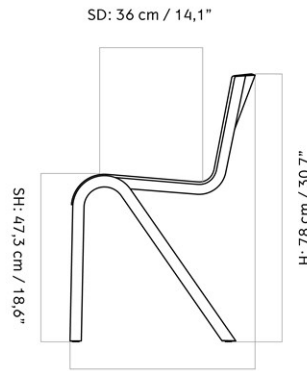

READY DINING CHAIR, OAK BASE, OAK SEAT AND BACK

Designed by *Matias Møllenbach & Nick Rasmussen*

W: 47,5 cm / 18,7"

SH: 47,3 cm / 18,6"

SD: 36 cm / 14,1"

H: 78 cm / 30,7"

D: 50 cm / 19,7"

SW: 41,5 cm / 16,4"