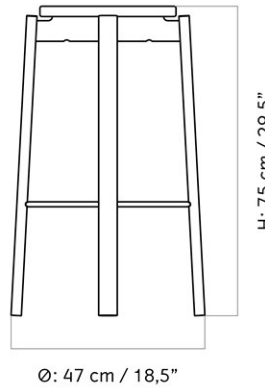

PASSAGE BAR STOOL, WOOD W. RING

Designed by *Kroeyer-Saetter-Lassen*

MASTER SKU	9115000PIM
PRODUCTION TIME	4-9 WEEKS
COLLI	1
DIMENSIONS	H: 75 cm W: 47 cm D: 47 cm Ø: 47, cm SH: 75 cm SD: 33.5 cm

CARE INSTRUCTIONS

Discover our product care guide for comprehensive care instructions.

[Download](#)

Find more information in the dedicated product fact sheet for this product.

DESCRIPTION

STOCK OPTION

SKU	VARIANT	EXCL. VAT SEK
9115039	Natural Oak - Black Ring	4.636,00
9115879	Walnut - Brass Ring	6.716,00

QUICK SHIP

SKU	VARIANT	PRODUCTION TIME	EXCL. VAT SEK
9116039	Natural Oak - Stainless Steel Ring	8 WEEKS	4.636,00
9117039	Natural Oak - Brass Ring	8 WEEKS	5.116,00
9117879	Walnut - Black Ring	8 WEEKS	6.236,00
9116879	Walnut - Stainless Steel Ring	8 WEEKS	6.236,00