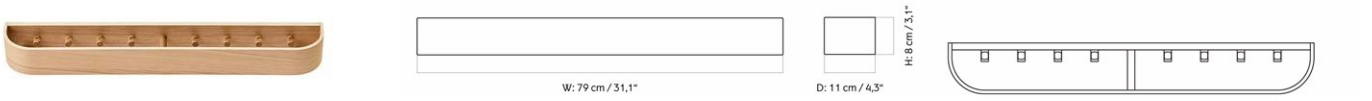

EPOCH RACK, 79
Designed by *Nina Bruun*

MASTER SKU 6200003PIM
COLLI 2
DIMENSIONS H: 8 cm W: 79 cm
D: 11 cm

CARE INSTRUCTIONS

Discover our product care guide for comprehensive care instructions.

DESCRIPTION

[Download](#)
Find more information in the dedicated product fact sheet for this product.

STOCK OPTION

SKU	VARIANT	EXCL. VAT SEK
6217849	Dark Stained Oak	1.916,00
6217039	Natural Oak	1.916,00