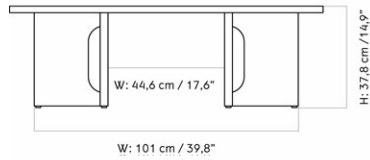

ANDROGYNE LOUNGE TABLE, WOOD BASE, WOOD TOP
Designed by *Danielle Siggerud*

MASTER SKU 1184801PIM
COLLI 1
DIMENSIONS H: 37.8 cm W: 120 cm
D: 45 cm

CARE INSTRUCTIONS

Discover our product care guide for comprehensive care instructions.

[Download](#)

Find more information in the dedicated product fact sheet for this product.

DESCRIPTION

STOCK OPTION

SKU	VARIANT	EXCL. VAT SEK
1184849	Dark Stained Oak	8.392,00
1184039	Natural Oak	8.392,00
1184879	Walnut	12.152,00