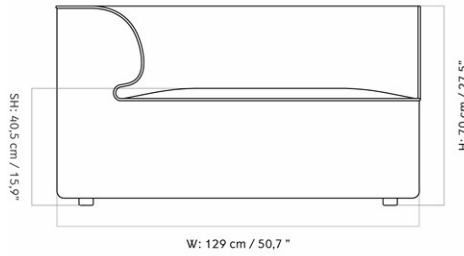

EAVE MODULAR SOFA 86, CORNER, 129
Designed by *Norm Architects*

MASTER SKU	9965000PIM	CARE INSTRUCTIONS	Discover our product care guide for comprehensive care instructions.
PRODUCTION TIME	7 WEEKS		Download
COLLI	1		Find more information in the dedicated product fact sheet for this product.
DIMENSIONS	H: 71 cm W: 129 cm D: 86 cm SH: 40.5 cm SD: 56 cm AH: 70 cm	DESCRIPTION	

SPEC OPTIONS

MASTER SKU	VARIANT	PRODUCTION TIME	EXCL. VAT SEK
9965000PIM	Price Category - PC0T <i>Audo Bouclé, Audø</i>	7 WEEKS	17.996,00
9965000PIM	Price Category - PC1T <i>Barnum Bouclé, Audø / Champion, JAB / Illusion, Nevotex / Hot Madison, JAB / Maple, Kvadrat / Remix, Kvadrat / Re-wool, Kvadrat</i>	7 WEEKS	20.316,00
9965000PIM	Price Category - PC2T <i>Canvas 2, Kvadrat / Clay, Sahco, Kvadrat / Fiord, Kvadrat / Hallingdal 65, Kvadrat / Moss, Sahco, Kvadrat / Reflect, Kvadrat / Savanna, Kvadrat / Steelcut Trio 3, Kvadrat</i>	7 WEEKS	22.876,00
9965000PIM	Price Category - PC3T <i>Arctic, Jab / Safire, Sahco, Kvadrat / Vidar 4, Kvadrat / Zero, Sahco, Kvadrat</i>	7 WEEKS	25.516,00
9965000PIM	Price Category - PC4T <i>Lupo, Dedar</i>	7 WEEKS	28.076,00