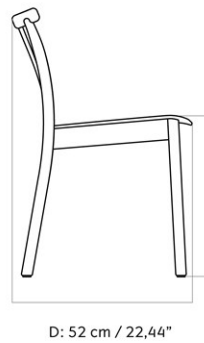

MERKUR DINING CHAIR, NATURAL OAK BASE AND BACK, UPHOLSTERED SEAT

Designed by *Skogstad & Wærnes*

MASTER SKU	1301000PIM
PRODUCTION TIME	7 WEEKS
COLLI	1
DIMENSIONS	H: 78 cm W: 46 cm D: 52 cm SH: 46 cm SD: 42 cm

CARE INSTRUCTIONS

Discover our product care guide for comprehensive care instructions.

[Download](#)

Find more information in the dedicated product fact sheet for this product.

DESCRIPTION

SPEC OPTIONS

MASTER SKU	VARIANT	PRODUCTION TIME	EXCL. VAT SEK
1301000PIM	Price Category - PC0T <i>Audo Bouclé, Audo</i>	7 WEEKS	6.716,00
1301000PIM	Price Category - PC1T <i>Barnum Bouclé, Audo / Champion, JAB / Illusion, Nevotex / Hot Madison, JAB / Maple, Kvadrat / Remix, Kvadrat / Re-wool, Kvadrat</i>	7 WEEKS	7.356,00
1301000PIM	Price Category - PC2T <i>Canvas 2, Kvadrat / Clay, Sahco, Kvadrat / Fiord, Kvadrat / Hallingdal 65, Kvadrat / Moss, Sahco, Kvadrat / Reflect, Kvadrat / Savanna, Kvadrat / Steelcut Trio 3, Kvadrat</i>	7 WEEKS	7.916,00
1301000PIM	Price Category - PC0L- NEW <i>Sierra, Camo</i>	7 WEEKS	8.076,00
1301000PIM	Price Category - PC1L <i>Dakar, Nevotex / Envy, Sørensen / Ultra, Sørensen</i>	7 WEEKS	8.556,00
1301000PIM	Price Category - PC3T <i>Arctic, Jab / Safire, Sahco, Kvadrat / Vidar 4, Kvadrat / Zero, Sahco, Kvadrat</i>	7 WEEKS	8.556,00
1301000PIM	Price Category - PC2L <i>Dunes, Sørensen / Nuance, Sørensen</i>	7 WEEKS	8.796,00
1301000PIM	Price Category - PC4T <i>Cabanon Soft, Designers Guild / Grand Mohair, Danish Art Weaving / Lupo, Dedar</i>	7 WEEKS	9.436,00