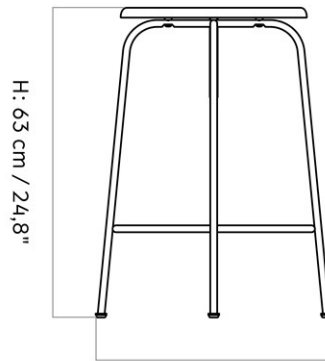

AFTERROOM BAR STOOL, UPHOLSTERED SEAT

Designed by *Afteroom*

W: 48 cm / 18,9"

Ø: 38 cm / 15"

MASTER SKU	9470000PIM
PRODUCTION TIME	5 WEEKS
COLLI	1
DIMENSIONS	H: 75 cm Ø: 50, cm SH: 75 cm SD: 38 cm

CARE INSTRUCTIONS