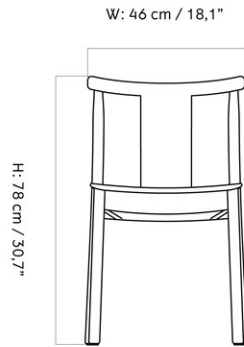

MERKUR DINING CHAIR, OAK SEAT AND BACK
Designed by *Skogstad & Wærnes*

MASTER SKU	1300040PIM
PRODUCTION TIME	7 WEEKS
COLLI	1
DIMENSIONS	H: 78 cm W: 46 cm
	D: 52 cm
	SH: 46 cm SD: 42 cm

CARE INSTRUCTIONS

Discover our product care guide for comprehensive care instructions.

[Download](#)

DESCRIPTION

Find more information in the dedicated product fact sheet for this product.

QUICK SHIP

SKU	VARIANT	PRODUCTION TIME	EXCL. VAT SEK
130001	Black	7 WEEKS	5.756,00
130000	Natural oak	7 WEEKS	5.756,00