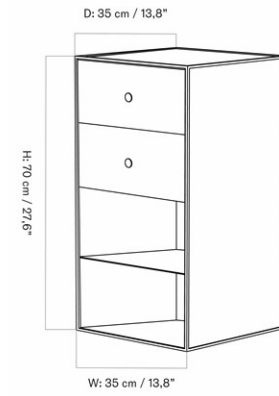

CARE INSTRUCTIONS

Discover our product care guide for comprehensive care instructions.

DESCRIPTION

[Download](#)
Find more information in the dedicated product fact sheet for this product.