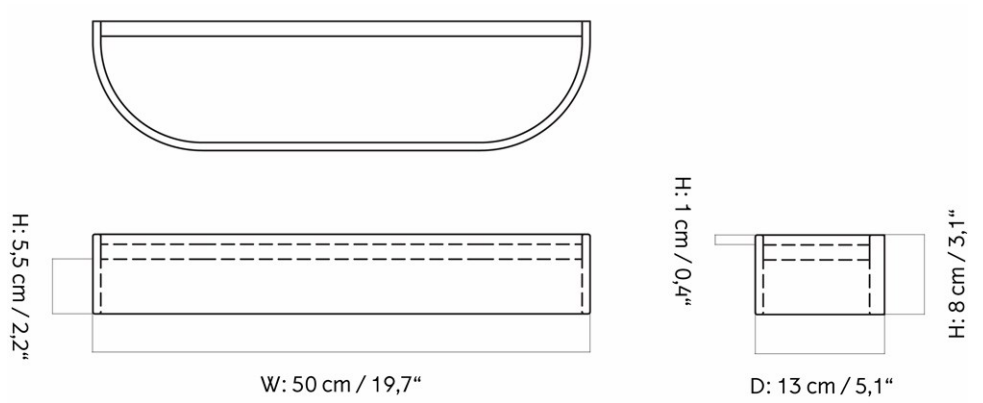

EPOCH SHELF, 50
Designed by *Nina Bruun*

MASTER SKU
COLLI
DIMENSIONS

6200000PIM
2
H: 8 cm   W: 50 cm
D: 13 cm

CARE INSTRUCTIONS

Discover our product care guide for comprehensive care instructions.

DESCRIPTION

[Download](#)
Find more information in the dedicated product fact sheet for this product.

STOCK OPTION

SKU	VARIANT	EXCL. VAT SEK
6205849	Dark Stained Oak	1.676,00
6205039	Natural Oak	1.676,00