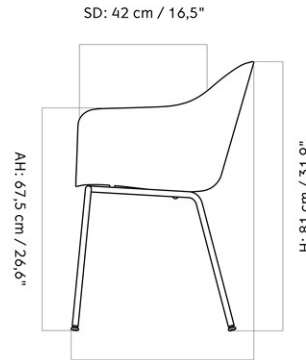

SD: 42 cm / 16,5"

AH: 67,5 cm / 26,6"

H: 81 cm / 31,9"

D: 55,5 cm / 21,9"

MASTER SKU	9341000PIM
PRODUCTION TIME	5 WEEKS
COLLI	1
DIMENSIONS	H: 81 cm W: 58.5 cm D: 55.5 cm SH: 48 cm SD: 42 cm AH: 67.5 cm

CARE INSTRUCTIONS

Discover our product care guide for comprehensive care instructions.

[Download](#)

Find more information in the dedicated product fact sheet for this product.

DESCRIPTION

SPEC OPTIONS

MASTER SKU	VARIANT	PRODUCTION TIME	EXCL. VAT SEK
9341000PIM	Black - Price Category - PC0T <i>Audo Bouclé, Audø</i>	5 WEEKS	5.596,00
9341000PIM	Black - Price Category - PC1T <i>Barnum Bouclé, Audø / Champion, JAB / Illusion, Nevotex / Hot Madison, JAB / Maple, Kvadrat / Remix, Kvadrat / Re-wool, Kvadrat</i>	5 WEEKS	6.476,00
9341000PIM	Black - Price Category - PC2T <i>Canvas 2, Kvadrat / Clay, Sahco, Kvadrat / Fiord, Kvadrat / Hallingdal 65, Kvadrat / Moss, Sahco, Kvadrat / Reflect, Kvadrat / Savanna, Kvadrat / Steelcut Trio 3, Kvadrat</i>	5 WEEKS	8.316,00
9341000PIM	Black - Price Category - PC0L - NEW <i>Sierra, Camo</i>	5 WEEKS	10.156,00
9341000PIM	Black - Price Category - PC1L <i>Dakar, Nevotex / Ultra, Sørensen</i>	5 WEEKS	10.556,00
9341000PIM	Black - Price Category - PC3T <i>Arctic, Jab / Safire, Sahco, Kvadrat / Vidar 4, Kvadrat / Zero, Sahco, Kvadrat</i>	5 WEEKS	10.556,00
9341000PIM	Black - Price Category - PC4T <i>Grand Mohair, Danish Art Weaving / Lupo, Dedar</i>	5 WEEKS	10.876,00
9341000PIM	Black - Price Category - PC2L <i>Dunes, Sørensen / Nuance, Sørensen</i>	5 WEEKS	11.516,00