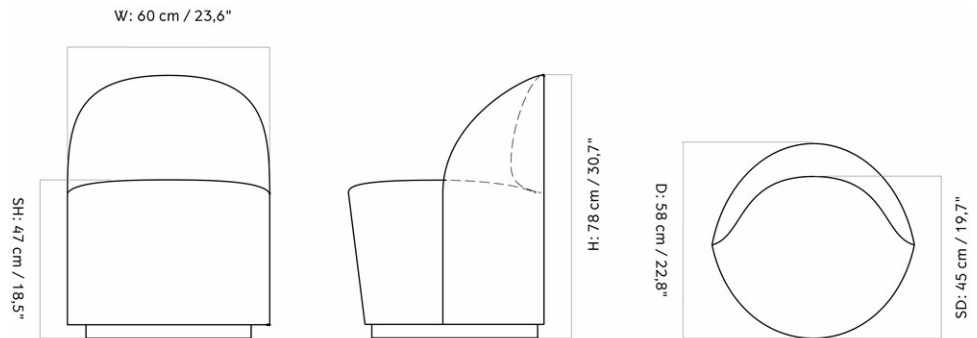

TEAROOM SIDE CHAIR, SWIVEL W/RETURN

Designed by *Nick Ross*

MASTER SKU	9609200PIM	CARE INSTRUCTIONS	Discover our product care guide for comprehensive care instructions.
PRODUCTION TIME	6 WEEKS		Download
COLLI	1	DESCRIPTION	Find more information in the dedicated product fact sheet for this product.
DIMENSIONS	H: 78 cm W: 60 cm D: 58 cm SD: 45 cm SH: 47 cm		

SPEC OPTIONS

MASTER SKU	VARIANT	PRODUCTION TIME	EXCL. VAT SEK
9609200PIM	Price Category - PC0T <i>Audo Bouclé, Audø</i>	6 WEEKS	17.596,00
9609200PIM	Price Category - PC1T <i>Barnum Bouclé, Audø / Champion, JAB / Illusion, Nevotex / Hot Madison, JAB / Maple, Kvadrat / Remix, Kvadrat / Re-wool, Kvadrat</i>	6 WEEKS	19.836,00
9609200PIM	Price Category - PC2T <i>Canvas 2, Kvadrat / Clay, Sahco, Kvadrat / Fiord, Kvadrat / Hallingdal 65, Kvadrat / Moss, Sahco, Kvadrat / Reflect, Kvadrat / Savanna, Kvadrat / Steelcut Trio 3, Kvadrat</i>	6 WEEKS	21.036,00
9609200PIM	Price Category - PC3T <i>Arctic, Jab / Safire, Sahco, Kvadrat / Vidar 4, Kvadrat / Zero, Sahco, Kvadrat</i>	6 WEEKS	22.396,00
9609200PIM	Price Category - PC4T <i>Cabanon Soft, Designers Guild / Grand Mohair, Danish Art Weaving / Lupo, Dedar</i>	6 WEEKS	25.516,00