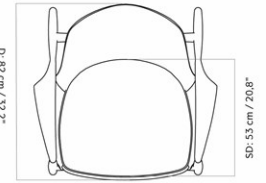

CORE

THE TIRED MAN LOUNGE CHAIR, OAK BASE
Designed by *Flemming Lassen*

SPEC OPTIONS

MASTER SKU	VARIANT	PRODUCTION TIME	EXCL. VAT SEK
1500000PIM	Price Category - PC4L	6 WEEKS	91.996,00

THE SEAL LOUNGE CHAIR, NATURAL OAK BASE, HIGH BACK
 Designed by *Ib Kofod-Larsen Design*