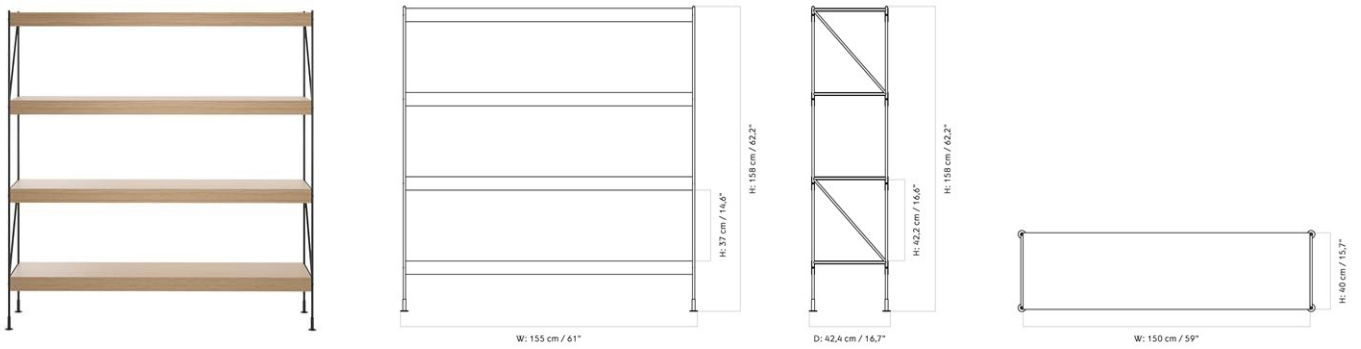

ZET STORING SYSTEM, H158 CM / 62"

Designed by *Kaschkasch*

MASTER SKU 7300002PIM
COLLI 1
DIMENSIONS H: 158 cm W: 153 cm
D: 40 cm

CARE INSTRUCTIONS

Discover our product care guide for comprehensive care instructions.

[Download](#)

Find more information in the dedicated product fact sheet for this product.

DESCRIPTION

STOCK OPTION

SKU	VARIANT	EXCL. VAT SEK
7375539	Black Steel Base - Black Oak	13.420,00
7375849	Black Steel Base - Dark Stained Oak	13.420,00
7375039	Black Steel Base - Natural Oak	13.420,00