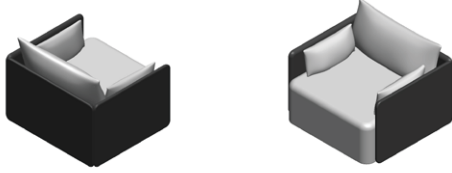

SPLIT UPHOLSTERY
FOR OFFSET SOFA

1 Seater