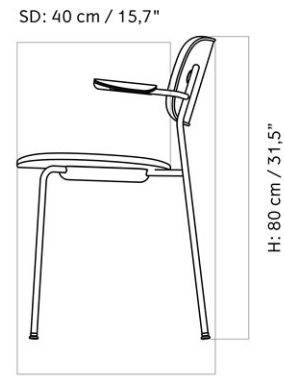

CO DINING CHAIR W/ARMREST, CHROME BASE, UPHOLSTERED SEAT AND BACK

Designed by *Norm Architects*

W: 62 cm / 24,4"

D: 50,5 cm / 19,9"

MASTER SKU	1110000PIM	CARE INSTRUCTIONS	Discover our product care guide for comprehensive care instructions.
PRODUCTION TIME	5 WEEKS		Download
COLLI	1		Find more information in the dedicated product fact sheet for this product.
DIMENSIONS	H: 80 cm D: 50.5 cm SH: 48 cm AH: 68 cm	W: 62 cm SD: 39.5 cm	DESCRIPTION