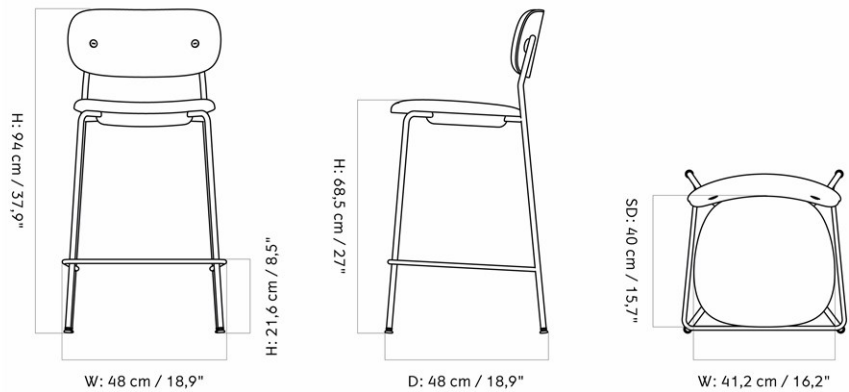

CO COUNTER CHAIR, UPHOLSTERED SEAT AND BACK

Designed by *Norm Architects*

MASTER SKU	1186000PIM	CARE INSTRUCTIONS	Discover our product care guide for comprehensive care instructions.
PRODUCTION TIME	5 WEEKS		
COLLI	1		Download
DIMENSIONS	H: 96.5 cm W: 49.5 cm	DESCRIPTION	Find more information in the dedicated product fact sheet for this product.
	D: 49.5 cm		
	SH: 68.5 cm SD: 39.5 cm		

SPEC OPTIONS

MASTER SKU	VARIANT	PRODUCTION TIME	EXCL. VAT SEK
1186000PIM	Price Category - PC0T <i>Audo Bouclé, Audo</i>	5 WEEKS	5.036,00
1186000PIM	Price Category - PC0L - NEW <i>Sierra, Camo</i>	5 WEEKS	5.276,00
1186000PIM	Price Category - PC1T <i>Barnum Bouclé, Audo / Champion, JAB / Illusion, Nevotex / Hot Madison, JAB / Maple, Kvadrat / Remix, Kvadrat / Re-wool, Kvadrat</i>	5 WEEKS	5.756,00
1186000PIM	Price Category - PC1L <i>Dakar, Nevotex / Envy, Sørensen / Ultra, Sørensen</i>	5 WEEKS	6.156,00
1186000PIM	Price Category - PC2T <i>Canvas 2, Kvadrat / Clay, Sahco, Kvadrat / Fiord, Kvadrat / Hallingdal 65, Kvadrat / Moss, Sahco, Kvadrat / Reflect, Kvadrat / Savanna, Kvadrat / Steelcut Trio 3, Kvadrat</i>	5 WEEKS	6.636,00
1186000PIM	Price Category - PC2L <i>Dunes, Sørensen / Nuance, Sørensen</i>	5 WEEKS	7.436,00
1186000PIM	Price Category - PC3T <i>Arctic, Jab / Safire, Sahco, Kvadrat / Vidar 4, Kvadrat / Zero, Sahco, Kvadrat</i>	5 WEEKS	7.436,00
1186000PIM	Price Category - PC3L	5 WEEKS	8.476,00