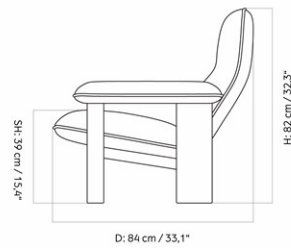

BRASILIA LOUNGE CHAIR, NATURAL OAK BASE

Designed by *Anderssen & Voll*

MASTER SKU	8050000PIM	CARE INSTRUCTIONS	Discover our product care guide for comprehensive care instructions.
PRODUCTION TIME	5 WEEKS		Download
COLLI	1		Find more information in the dedicated product fact sheet for this product.
DIMENSIONS	H: 82 cm D: 84 cm SH: 39 cm AH: 51 cm	W: 96 cm SD: 52 cm	DESCRIPTION

SPEC OPTIONS

MASTER SKU	VARIANT	PRODUCTION TIME	EXCL. VAT SEK
8050000PIM	Price Category - PC0T <i>Audo Bouclé, Audo</i>	5 WEEKS	19.436,00
8050000PIM	Price Category - PC1T <i>Barnum Bouclé, Audo / Champion, JAB / Illusion, Nevotex / Hot Madison, JAB / Maple, Kvadrat / Remix, Kvadrat / Re-wool, Kvadrat</i>	5 WEEKS	20.796,00
8050000PIM	Price Category - PC2T <i>Canvas 2, Kvadrat / Clay, Sahco, Kvadrat / Fiord, Kvadrat / Hallingdal 65, Kvadrat / Moss, Sahco, Kvadrat / Reflect, Kvadrat / Savanna, Kvadrat / Steelcut Trio 3, Kvadrat</i>	5 WEEKS	23.676,00
8050000PIM	Price Category - PC3T <i>Arctic, Jab / Safire, Sahco, Kvadrat / Vidar 4, Kvadrat / Zero, Sahco, Kvadrat</i>	5 WEEKS	24.956,00
8050000PIM	Price Category - PC4T <i>Cabanon Soft, Designers Guild / Grand Mohair, Danish Art Weaving / Lupo, Dedar</i>	5 WEEKS	26.956,00
8050000PIM	Price Category - PC1L <i>Dakar, Nevotex / Envy, Sørensen / Ultra, Sørensen</i>	5 WEEKS	34.636,00
8050000PIM	Price Category - PC2L <i>Dunes, Sørensen / Nuance, Sørensen</i>	5 WEEKS	37.516,00
8050000PIM	Price Category - PC3L <i>Sheepskin Curly, Nevotex</i>	5 WEEKS	38.796,00