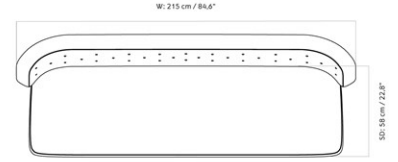

RADIOHUS SOFA, 2 SEATER, WALNUT BASE, W/DAKAR 0250 BUTTONS

Designed by *Vilhelm Lauritzen*

MASTER SKU	1222200PIM	CARE INSTRUCTIONS	Discover our product care guide for comprehensive care instructions.
PRODUCTION TIME	5 WEEKS		Download
COLLI	1		Find more information in the dedicated product fact sheet for this product.
DIMENSIONS	H: 86 cm D: 77 cm SH: 45 cm	W: 215 cm SD: 58 cm	

SPEC OPTIONS

MASTER SKU	VARIANT	PRODUCTION TIME	EXCL. VAT SEK
1222200PIM	Price Category - PC0T <i>Audo Bouclé, Audø</i>	5 WEEKS	59.436,00
1222200PIM	Price Category - PC1T <i>Barnum Bouclé, Audø / Champion, JAB / Illusion, Nevotex / Hot Madison, JAB / Remix, Kvadrat / Re-wool, Kvadrat</i>	5 WEEKS	62.076,00
1222200PIM	Price Category - PC2T <i>Canvas 2, Kvadrat / Clay, Sahco, Kvadrat / Fiord, Kvadrat / Hallingdal 65, Kvadrat / Moss, Sahco, Kvadrat / Reflect, Kvadrat / Savanna, Kvadrat / Steelcut Trio 3, Kvadrat</i>	5 WEEKS	64.796,00
1222200PIM	Price Category - PC3T <i>Arctic, Jab / Safire, Sahco, Kvadrat / Vidar 4, Kvadrat / Zero, Sahco, Kvadrat</i>	5 WEEKS	67.516,00
1222200PIM	Price Category - PC4T <i>Grand Mohair, Danish Art Weaving / Lupo, Dedar</i>	5 WEEKS	70.236,00