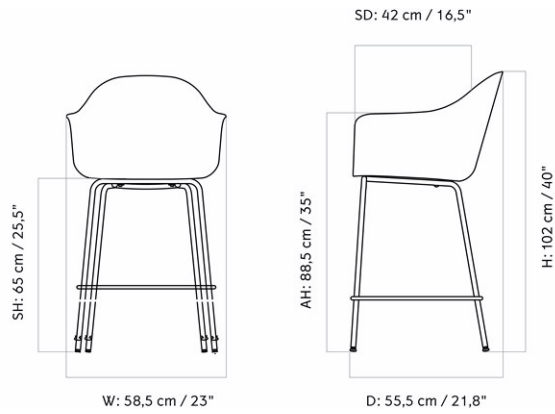

Seating

BAR & COUNTER CHAIRS

HARBOUR BAR CHAIR, PLASTIC SHELL

Designed by *Norm Architects*

MASTER SKU	9345100PIM
PRODUCTION TIME	2 WEEKS
COLLI	1
DIMENSIONS	H: 112 cm W: 58.5 cm D: 55.5 cm SH: 75 cm SD: 42 cm AH: 98.5 cm