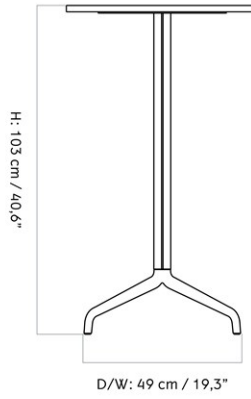

Find more information in the dedicated product fact sheet for this product.

HARBOUR COLUMN BAR TABLE, ROUND BASE, Ø80 CM / 31.4"
Designed by *Norm Architects*

MASTER SKU	9300005PIM
PRODUCTION TIME	2 WEEKS
COLLI	1
DIMENSIONS	H: 103 cm W: 80 cm D: 80 cm Ø: 80, cm

CARE INSTRUCTIONS

Discover our product care guide for comprehensive care instructions.

[Download](#)

DESCRIPTION

Find more information in the dedicated product fact sheet for this product.

HARBOUR COLUMN BAR TABLE, ROUND, Ø60 CM / 23.6"

DESCRIPTION

Find more information in the dedicated product fact sheet for this product.

HARBOUR COLUMN BAR TABLE, STAR BASE, 70X60 CM / 28X24"

Designed by *Norm Architects*

MASTER SKU
COLLI
DIMENSIONS

9300008PIM
1
H: 103 cm W: 70 cm
D: 60 cm

CARE INSTRUCTIONS

Discover our product care guide for comprehensive care instructions.

DESCRIPTION

[Download](#)
Find more information in the dedicated product fact sheet for this product.

HARBOUR COLUMN BAR TABLE, STAR BASE, Ø60 CM / 23.6"