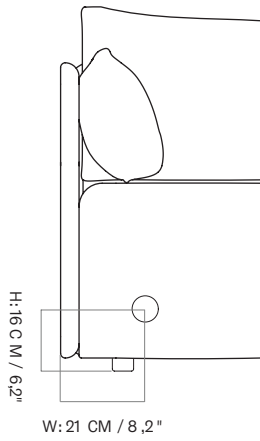

Left Position