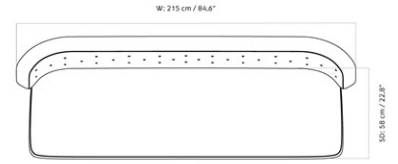

RADIOHUS SOFA, 2 SEATER, NATURAL OAK BASE

Designed by *Vilhelm Lauritzen*

MASTER SKU	1218000PIM	CARE INSTRUCTIONS	Discover our product care guide for comprehensive care instructions.
PRODUCTION TIME	5 WEEKS		Download
COLLI	1		Find more information in the dedicated product fact sheet for this product.
DIMENSIONS	H: 86 cm D: 77 cm SH: 45 cm	W: 215 cm SD: 58 cm	
		DESCRIPTION	

SPEC OPTIONS

MASTER SKU	VARIANT	PRODUCTION TIME	EXCL. VAT SEK
1218000PIM	Price Category - PC0T <i>Audo Bouclé, Audo</i>	5 WEEKS	55.276,00
1218000PIM	Price Category - PC1T <i>Barnum Bouclé, Audo / Champion, JAB / Illusion, Nevotex / Hot Madison, JAB / Remix, Kvadrat / Re-wool, Kvadrat</i>	5 WEEKS	57.916,00
1218000PIM	Price Category - PC2T <i>Canvas 2, Kvadrat / Clay, Sahco, Kvadrat / Fiord, Kvadrat / Hallingdal 65, Kvadrat / Moss, Sahco, Kvadrat / Reflect, Kvadrat / Savanna, Kvadrat / Steelcut Trio 3, Kvadrat</i>	5 WEEKS	60.796,00
1218000PIM	Price Category - PC3T <i>Arctic, Jab / Safire, Sahco, Kvadrat / Vidar 4, Kvadrat / Zero, Sahco, Kvadrat</i>	5 WEEKS	63.436,00
1218000PIM	Price Category - PC4T <i>Grand Mohair, Danish Art Weaving / Lupo, Dedar</i>	5 WEEKS	66.156,00