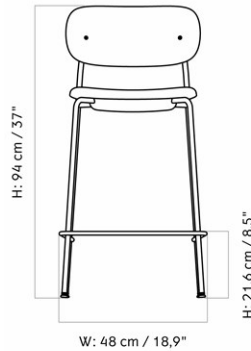

CO COUNTER CHAIR, UPHOLSTERED SEAT, OAK BACK

Designed by *Norm Architects*

MASTER SKU	1184000PIM
PRODUCTION TIME	5 WEEKS
COLLI	1
DIMENSIONS	H: 94.5 cm W: 49.5 cm D: 49.5 cm SH: 68.5 cm SD: 39.5 cm

CARE INSTRUCTIONS

Discover our product care guide for comprehensive care instructions.

[Download](#)

Find more information in the dedicated product fact sheet for this product.

DESCRIPTION

SPEC OPTIONS

MASTER SKU	VARIANT	PRODUCTION TIME	EXCL. VAT SEK
1184000PIM	Price Category - PC0T <i>Audo Bouclé, Audo</i>	5 WEEKS	4.636,00
1184000PIM	Price Category - PC0L - NEW <i>Sierra, Camo</i>	5 WEEKS	5.276,00
1184000PIM	Price Category - PC1T <i>Barnum Bouclé, Audo / Champion, JAB / Illusion, Nevotex / Hot Madison, JAB / Maple, Kvadrat / Remix, Kvadrat / Re-wool, Kvadrat</i>	5 WEEKS	5.356,00
1184000PIM	Price Category - PC1L <i>Dakar, Nevotex / Envy, Sørensen / Ultra, Sørensen</i>	5 WEEKS	5.756,00
1184000PIM	Price Category - PC2T <i>Canvas 2, Kvadrat / Clay, Sahco, Kvadrat / Fiord, Kvadrat / Hallingdal 65, Kvadrat / Moss, Sahco, Kvadrat / Reflect, Kvadrat / Savanna, Kvadrat / Steelcut Trio 3, Kvadrat</i>	5 WEEKS	5.996,00
1184000PIM	Price Category - PC2L <i>Dunes, Sørensen / Nuance, Sørensen</i>	5 WEEKS	6.636,00
1184000PIM	Price Category - PC3T <i>Arctic, Jab / Safire, Sahco, Kvadrat / Vidar 4, Kvadrat / Zero, Sahco, Kvadrat</i>	5 WEEKS	6.636,00
1184000PIM	Price Category - PC3L	5 WEEKS	7.436,00