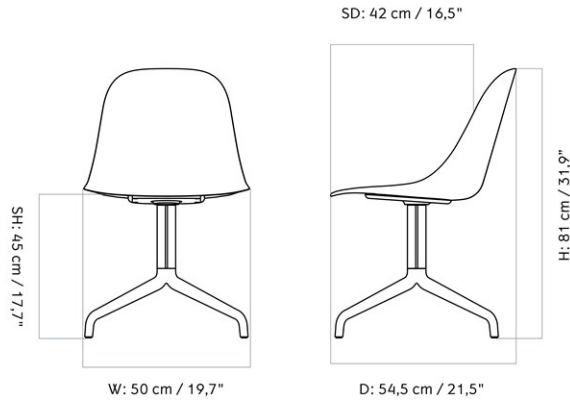

HARBOUR SIDE DINING CHAIR, STAR BASE W/SWIVEL, PLASTIC SHELL

Designed by *Norm Architects*

MASTER SKU	9396939PIM	
PRODUCTION TIME	2-6 WEEKS	
COLLI	1	
DIMENSIONS	H: 81 cm	W: 50 cm
	D: 54.5 cm	
	SH: 45 cm	SD: 42 cm

CARE INSTRUCTIONS

Discover our product care guide for comprehensive care instructions.

[Download](#)

Find more information in the dedicated product fact sheet for this product.

DESCRIPTION

SPEC OPTIONS

MASTER SKU	VARIANT	PRODUCTION TIME	EXCL. VAT SEK
9396939PIM	Dependent On Selected Variant - Dependent On Selected Variant	2 WEEKS	6.156,00

QUICK SHIP

SKU	VARIANT	PRODUCTION TIME	EXCL. VAT SEK
9396939-0000ZZZZ	Black - Black, 9011	2 WEEKS	6.156,00
9396939-0001ZZZZ	Black - Burned red, 8015	6 WEEKS	6.156,00
9396939-0002ZZZZ	Black - Khaki, 1011	2 WEEKS	6.156,00
9396939-0003ZZZZ	Black - Light Grey, 9002	2 WEEKS	6.156,00
9396939-0004ZZZZ	Black - Olive, 7002	2 WEEKS	6.156,00
9396939-0200ZZZZ	Polished aluminium - Black, 9011	2 WEEKS	6.156,00
9396939-0201ZZZZ	Polished aluminium - Burned red, 8015	6 WEEKS	6.156,00
9396939-0202ZZZZ	Polished aluminium - Khaki, 1011	2 WEEKS	6.156,00
9396939-0203ZZZZ	Polished aluminium - Light Grey, 9002	2 WEEKS	6.156,00
9396939-0204ZZZZ	Polished aluminium - Olive, 7002	2 WEEKS	6.156,00