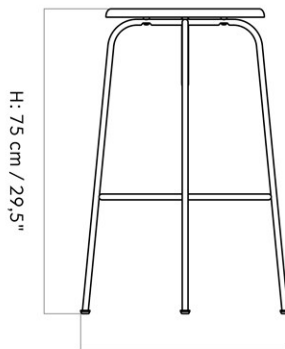

AFTERROOM BAR STOOL, BLACK STEEL BASE, OAK
Designed by *Afteroom*

W: 50 cm / 19,7"