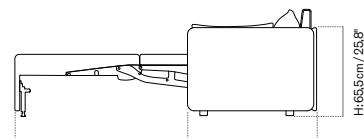

L: 145 cm / 57"

SH: 44 cm / 17.3"

UD: 220 cm / 86,6"

D: 105 cm / 41,3"

H: 66,5 cm / 26,2"

PRODUCTION TIME	5 WEEKS
COLLI	1
DIMENSIONS	L: 145 cm SH: 44 cm
	H: 65.5 cm
	UD: 220 cm D: 105 cm

CARE INSTRUCTIONS

Discover our product care guide for comprehensive care instructions.