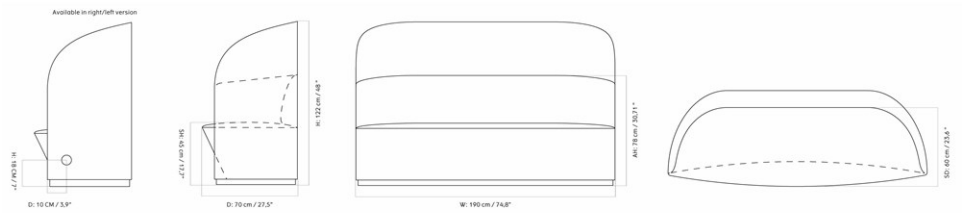

TEAROOM SOFA, HIGH BACK, W/POWER OUTLET

Designed by *Nick Ross*

MASTER SKU	9607200PIM	CARE INSTRUCTIONS	Discover our product care guide for comprehensive care instructions.
PRODUCTION TIME	6 WEEKS		Download
COLLI	1		Find more information in the dedicated product fact sheet for this product.
DIMENSIONS	H: 122 cm D: 70 cm SH: 45 cm AH: 78 cm	W: 190 cm SD: 60 cm	DESCRIPTION

SPEC OPTIONS

MASTER SKU	VARIANT	PRODUCTION TIME	EXCL. VAT SEK
9607200PIM	Price Category - PC0T <i>Audo Bouclé, Audø</i>	6 WEEKS	40.796,00
9607200PIM	Price Category - PC1T <i>Barnum Bouclé, Audø / Champion, JAB / Illusion, Nevotex / Hot Madison, JAB / Maple, Kvadrat / Remix, Kvadrat / Re-wool, Kvadrat</i>	6 WEEKS	46.396,00
9607200PIM	Price Category - PC2T <i>Canvas 2, Kvadrat / Clay, Sahco, Kvadrat / Fiord, Kvadrat / Hallingdal 65, Kvadrat / Moss, Sahco, Kvadrat / Reflect, Kvadrat / Savanna, Kvadrat / Steelcut Trio 3, Kvadrat</i>	6 WEEKS	52.156,00
9607200PIM	Price Category - PC3T <i>Arctic, Jab / Safire, Sahco, Kvadrat / Vidar 4, Kvadrat / Zero, Sahco, Kvadrat</i>	6 WEEKS	57.916,00
9607200PIM	Price Category - PC4T <i>Grand Mohair, Danish Art Weaving / Lupo, Dedar</i>	6 WEEKS	62.076,00