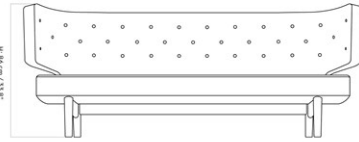

RADIOHUS SOFA, 2 SEATER, NATURAL OAK BASE

Designed by *Vilhelm Lauritzen*

MASTER SKU	1218000PIM	CARE INSTRUCTIONS	Discover our product care guide for comprehensive care instructions.
PRODUCTION TIME	5 WEEKS		Download
COLLI	1		Find more information in the dedicated product fact sheet for this product.
DIMENSIONS	H: 86 cm D: 77 cm SH: 45 cm	W: 215 cm SD: 58 cm	
		DESCRIPTION	

SPEC OPTIONS

MASTER SKU	VARIANT	PRODUCTION TIME	EXCL. VAT SEK
1218000PIM	Price Category - PC0T <i>Audo Bouclé, Audo</i>	5 WEEKS	55.276,00
1218000PIM	Price Category - PC1T <i>Barnum Bouclé, Audo / Champion, JAB / Illusion, Nevotex / Hot Madison, JAB / Remix, Kvadrat / Re-wool, Kvadrat</i>	5 WEEKS	57.916,00
1218000PIM	Price Category - PC2T <i>Canvas 2, Kvadrat / Clay, Sahco, Kvadrat / Fiord, Kvadrat / Hallingdal 65, Kvadrat / Moss, Sahco, Kvadrat / Reflect, Kvadrat / Savanna, Kvadrat / Steelcut Trio 3, Kvadrat</i>	5 WEEKS	60.796,00
1218000PIM	Price Category - PC3T <i>Arctic, Jab / Safire, Sahco, Kvadrat / Vidar 4, Kvadrat / Zero, Sahco, Kvadrat</i>	5 WEEKS	63.436,00
1218000PIM	Price Category - PC4T <i>Grand Mohair, Danish Art Weaving / Lupo, Dedar</i>	5 WEEKS	66.156,00