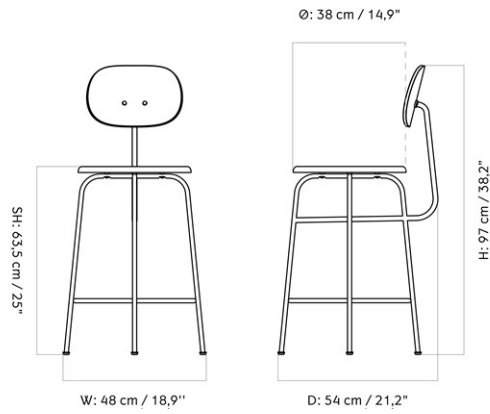

AFTERROOM COUNTER CHAIR PLUS, BLACK BASE, VENEER SEAT AND BACK

Designed by *Afteroom*

MASTER SKU	8484039PIM
PRODUCTION TIME	6 WEEKS
COLLI	1
DIMENSIONS	H: 97 cm W: 48 cm
	D: 54 cm
	SH: 63 cm SD: 34 cm

CARE INSTRUCTIONS

Discover our product care guide for comprehensive care instructions.

[Download](#)

DESCRIPTION

Find more information in the dedicated product fact sheet for this product.

QUICK SHIP

SKU	VARIANT	PRODUCTION TIME	EXCL. VAT SEK
8484539	Black - NEW	6 WEEKS	4.556,00
8484039	Natural Oak - NEW	6 WEEKS	4.556,00
8484849	Dark Stained Oak - NEW	6 WEEKS	4.636,00