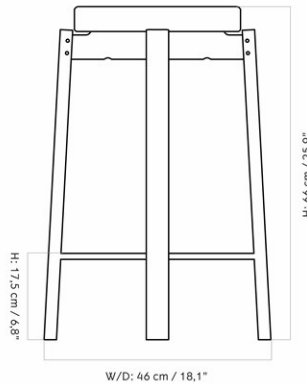

PASSAGE COUNTER STOOL, NATURAL OAK BASE, UPHOLSTERED SEAT, STEEL RING

Designed by *Kroeyer-Saetter-Lassen*

MASTER SKU	1513700PIM
PRODUCTION TIME	5-8 WEEKS
COLLI	1
DIMENSIONS	H: 66 cm W: 46 cm D: 46 cm SH: 66 cm SD: 33.5 cm

CARE INSTRUCTIONS

Discover our product care guide for comprehensive care instructions.

[Download](#)

Find more information in the dedicated product fact sheet for this product.

DESCRIPTION

SPEC OPTIONS

MASTER SKU	VARIANT	PRODUCTION TIME	EXCL. VAT SEK
1513700PIM	Price Category - PC0L - NEW <i>Sierra, Camo</i>	8 WEEKS	7.116,00
1513700PIM	Price Category - PC0T - NEW <i>Audo Bouclé, Audo</i>	8 WEEKS	7.116,00
1513700PIM	Price Category - PC1T - NEW <i>Barnum Bouclé, Audo / Champion, JAB / Illusion, Nevotex / Hot Madison, JAB / Maple, Kvadrat / Remix, Kvadrat / Re-wool, Kvadrat</i>	8 WEEKS	7.676,00
1513700PIM	Price Category - PC1L - NEW <i>Dakar, Nevotex / Envy, Sørensen / Ultra, Sørensen</i>	8 WEEKS	8.076,00
1513700PIM	Price Category - PC2T - NEW <i>Canvas 2, Kvadrat / Clay, Sahco, Kvadrat / Fiord, Kvadrat / Hallingdal 65, Kvadrat / Moss, Sahco, Kvadrat / Reflect, Kvadrat / Savanna, Kvadrat / Steelcut Trio 3, Kvadrat</i>	8 WEEKS	8.476,00
1513700PIM	Price Category - PC2L - NEW <i>Dunes, Sørensen / Nuance, Sørensen</i>	8 WEEKS	9.036,00
1513700PIM	Price Category - PC3T - NEW <i>Arctic, Jab / Safire, Sahco, Kvadrat / Vidar 4, Kvadrat / Zero, Sahco, Kvadrat</i>	8 WEEKS	9.196,00
1513700PIM	Price Category - PC3L - NEW	8 WEEKS	9.676,00