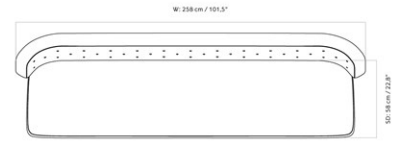

RADIOHUS SOFA, 3 SEATER, WALNUT BASE

Designed by *Vilhelm Lauritzen*

MASTER SKU	1222000PIM	CARE INSTRUCTIONS	Discover our product care guide for comprehensive care instructions.
PRODUCTION TIME	5 WEEKS		Download
COLLI	1		Find more information in the dedicated product fact sheet for this product.
DIMENSIONS	H: 86 cm D: 77 cm SH: 45 cm	W: 258 cm SD: 58 cm	

SPEC OPTIONS

MASTER SKU	VARIANT	PRODUCTION TIME	EXCL. VAT SEK
1222000PIM	Price Category - PC0T <i>Audo Bouclé, Audø</i>	5 WEEKS	64.796,00
1222000PIM	Price Category - PC1T <i>Barnum Bouclé, Audø / Champion, JAB / Illusion, Nevotex / Hot Madison, JAB / Remix, Kvadrat / Re-wool, Kvadrat</i>	5 WEEKS	67.516,00
1222000PIM	Price Category - PC2T <i>Canvas 2, Kvadrat / Clay, Sahco, Kvadrat / Fiord, Kvadrat / Hallingdal 65, Kvadrat / Moss, Sahco, Kvadrat / Reflect, Kvadrat / Savanna, Kvadrat / Steelcut Trio 3, Kvadrat</i>	5 WEEKS	70.236,00
1222000PIM	Price Category - PC3T <i>Arctic, Jab / Safire, Sahco, Kvadrat / Vidar 4, Kvadrat / Zero, Sahco, Kvadrat</i>	5 WEEKS	72.876,00
1222000PIM	Price Category - PC4T <i>Grand Mohair, Danish Art Weaving / Lupo, Dedar</i>	5 WEEKS	75.596,00