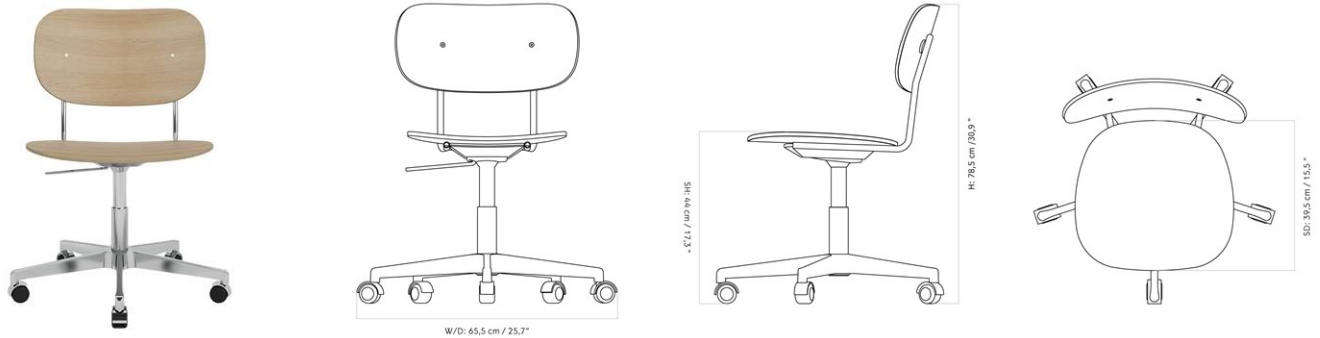

CO TASK CHAIR, STAR BASE W/CASTERS, POLISHED ALUMINIUM, OAK SEAT AND BACK
Designed by *Norm Architects*

MASTER SKU	1501019PIM
PRODUCTION TIME	8 WEEKS
COLLI	1
DIMENSIONS	H: 78.5 cm W: 65.5 cm
	D: 65.5 cm
	SH: 44 cm SD: 39.5 cm

CARE INSTRUCTIONS

Discover our product care guide for comprehensive care instructions.

[Download](#)

DESCRIPTION

Find more information in the dedicated product fact sheet for this product.

QUICK SHIP

SKU	VARIANT	PRODUCTION TIME	EXCL. VAT SEK
1501849	Dark Stained Oak - NEW	8 WEEKS	6.156,00
1501539	Black Oak - NEW	8 WEEKS	7.356,00
1501019	Natural Oak - NEW	8 WEEKS	7.356,00