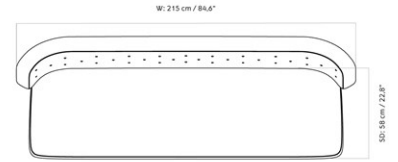

RADIOHUS SOFA, 2 SEATER, NATURAL OAK BASE, W/DAKAR 0250 BUTTONS

Designed by *Vilhelm Lauritzen*

MASTER SKU	1222100PIM	CARE INSTRUCTIONS	Discover our product care guide for comprehensive care instructions.
PRODUCTION TIME	5 WEEKS		
COLLI	1		Download
DIMENSIONS	H: 86 cm W: 215 cm	DESCRIPTION	Find more information in the dedicated product fact sheet for this product.
	D: 77 cm SH: 45 cm SD: 58 cm		

SPEC OPTIONS

MASTER SKU	VARIANT	PRODUCTION TIME	EXCL. VAT SEK
1222100PIM	Price Category - PC0T <i>Audo Bouclé, Audo</i>	5 WEEKS	56.716,00
1222100PIM	Price Category - PC1T <i>Barnum Bouclé, Audo / Champion, JAB / Illusion, Nevotex / Hot Madison, JAB / Remix, Kvadrat / Re-wool, Kvadrat</i>	5 WEEKS	59.436,00
1222100PIM	Price Category - PC2T <i>Canvas 2, Kvadrat / Clay, Sahco, Kvadrat / Fiord, Kvadrat / Hallingdal 65, Kvadrat / Moss, Sahco, Kvadrat / Reflect, Kvadrat / Savanna, Kvadrat / Steelcut Trio 3, Kvadrat</i>	5 WEEKS	62.076,00
1222100PIM	Price Category - PC3T <i>Arctic, Jab / Safire, Sahco, Kvadrat / Vidar 4, Kvadrat / Zero, Sahco, Kvadrat</i>	5 WEEKS	64.796,00
1222100PIM	Price Category - PC4T <i>Grand Mohair, Danish Art Weaving / Lupo, Dedar</i>	5 WEEKS	67.516,00