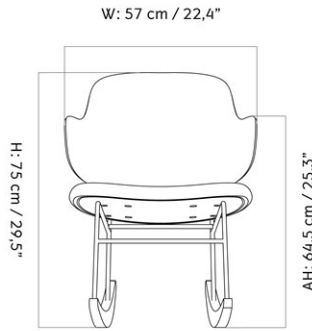

THE PENGUIN ROCKING CHAR, UPHOLSTERED SEAT AND BACK
Designed by *Ib Kofod-Larsen Design*

MASTER SKU	1231000PIM	CARE INSTRUCTIONS	Discover our product care guide for comprehensive care instructions.
PRODUCTION TIME	6 WEEKS		Download
COLLI	1		Find more information in the dedicated product fact sheet for this product.
DIMENSIONS	H: 73 cm W: 56.3 cm	DESCRIPTION	
	D: 85 cm		
	SH: 42 cm SD: 44.5 cm		
	AH: 63.4 cm		

SPEC OPTIONS

MASTER SKU	VARIANT	PRODUCTION TIME	EXCL. VAT SEK
1231000PIM	Price Category - PC0T <i>Audo Bouclé, Audo</i>	6 WEEKS	13.996,00
1231000PIM	Price Category - PC1T <i>Barnum Bouclé, Audo / Champion, JAB / Illusion, Nevotex / Hot Madison, JAB / Remix, Kvadrat / Re-wool, Kvadrat</i>	6 WEEKS	14.556,00
1231000PIM	Price Category - PC2T <i>Canvas 2, Kvadrat / Clay, Sahco, Kvadrat / Fiord, Kvadrat / Hallingdal 65, Kvadrat / Moss, Sahco, Kvadrat / Reflect, Kvadrat / Savanna, Kvadrat / Steelcut Trio 3, Kvadrat</i>	6 WEEKS	14.956,00
1231000PIM	Price Category - PC3T <i>Arctic, Jab / Safire, Sahco, Kvadrat / Vidar 4, Kvadrat / Zero, Sahco, Kvadrat</i>	6 WEEKS	15.436,00
1231000PIM	Price Category - PC4T <i>Grand Mohair, Danish Art Weaving / Lupo, Dedar</i>	6 WEEKS	15.916,00
1231000PIM	Price Category - PC1L <i>Dakar, Nevotex / Envy, Sørensen / Ultra, Sørensen</i>	6 WEEKS	16.636,00
1231000PIM	Price Category - PC2L <i>Dunes, Sørensen / Nuance, Sørensen</i>	6 WEEKS	18.476,00
1231000PIM	Price Category - PC3L	6 WEEKS	20.316,00
1231000PIM	Price Category - PC4L	6 WEEKS	22.316,00