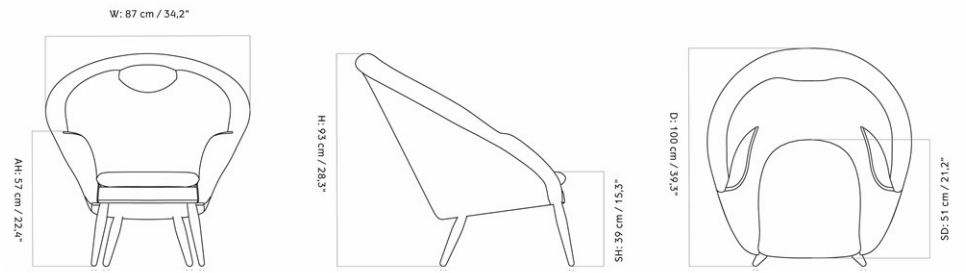

ODA LOUNGE CHAIR, NATURAL OAK BASE

Designed by *Arnold Madsen*

MASTER SKU	1212000PIM
PRODUCTION TIME	6 WEEKS
COLLI	1
DIMENSIONS	H: 93 cm W: 87 cm D: 100 cm SH: 39 cm SD: 54 cm AH: 57 cm

CARE INSTRUCTIONS

Discover our product care guide for comprehensive care instructions.

[Download](#)

DESCRIPTION

Find more information in the dedicated product fact sheet for this product.

SPEC OPTIONS

MASTER SKU	VARIANT	PRODUCTION TIME	EXCL. VAT SEK
1212000PIM	Price Category - PC0T	6 WEEKS	36.636,00
1212000PIM	Price Category - PC1T	6 WEEKS	38.556,00
1212000PIM	Price Category - PC2T <i>Hallingdal 65, Kvadrat / Moss, Sahco, Kvadrat / Savanna, Kvadrat</i>	6 WEEKS	40.556,00
1212000PIM	Price Category - PC3T <i>Arctic, Jab / Safire, Sahco, Kvadrat / Vidar 4, Kvadrat / Zero, Sahco, Kvadrat</i>	6 WEEKS	42.396,00
1212000PIM	Price Category - PC4T <i>Lupo, Dedar</i>	6 WEEKS	44.956,00