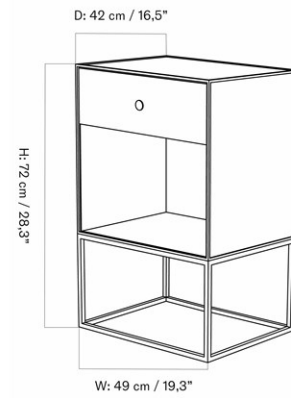

FRAME 49 SIDEBORD W/ONE DRAWER

Designed by *Mogens Lassen*

MASTER SKU
PRODUCTION TIME
COLLI
DIMENSIONS

BL39014PIM
2 WEEKS
1
H: 49 cm   W: 49 cm
D: 42 cm

CARE INSTRUCTIONS

Discover our product care guide for comprehensive care instructions.

[Download](#)

DESCRIPTION

Find more information in the dedicated product fact sheet for this product.