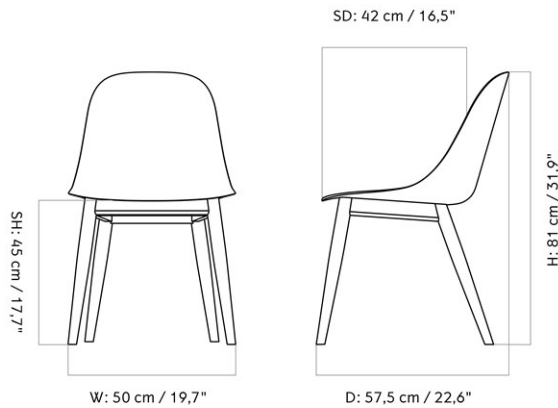

HARBOUR SIDE DINING CHAIR, OAK BASE, PLASTIC SHELL

Designed by *Norm Architects*

MASTER SKU	9394839PIM	
PRODUCTION TIME	2-17 WEEKS	
COLLI	1	
DIMENSIONS	H: 81 cm	W: 50 cm
	D: 57.5 cm	
	SH: 45 cm	SD: 42 cm

CARE INSTRUCTIONS

Discover our product care guide for comprehensive care instructions.

[Download](#)

Find more information in the dedicated product fact sheet for this product.

DESCRIPTION

SPEC OPTIONS

MASTER SKU	VARIANT	PRODUCTION TIME	EXCL. VAT SEK
9394839PIM	Dependent On Selected Oak - Dependent On Selected Variant	5 WEEKS	3.516,00

QUICK SHIP

SKU	VARIANT	PRODUCTION TIME	EXCL. VAT SEK
9394839-0000ZZZZ	Black Oak - Black, 9011	2 WEEKS	3.516,00
9394839-0001ZZZZ	Black Oak - Burned red, 8015	6 WEEKS	3.516,00
9394839-0002ZZZZ	Black Oak - Khaki, 1011	2 WEEKS	3.516,00
9394839-0003ZZZZ	Black Oak - Light Grey, 9002	2 WEEKS	3.516,00
9394839-0004ZZZZ	Black Oak - Olive, 7002	2 WEEKS	3.516,00
9394839-0005ZZZZ	Black Oak - White, 9016	2 WEEKS	3.516,00
9394839-0100ZZZZ	Dark Stained Oak - Black, 9011	2 WEEKS	3.516,00
9394839-0101ZZZZ	Dark Stained Oak - Burned red, 8015	6 WEEKS	3.516,00
9394839-0102ZZZZ	Dark Stained Oak - Khaki, 1011	2 WEEKS	3.516,00
9394839-0103ZZZZ	Dark Stained Oak - Light Grey, 9002	2 WEEKS	3.516,00
9394839-0104ZZ	Dark Stained Oak - Olive, 7002	2 WEEKS	3.516,00