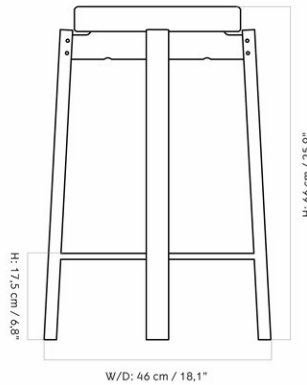

PASSAGE COUNTER STOOL, NATURAL OAK BASE, UPHOLSTERED SEAT, BRASS RING

Designed by *Kroeyer-Saetter-Lassen*

MASTER SKU	1513600PIM
COLLI	1
DIMENSIONS	H: 66 cm W: 46 cm
	D: 46 cm
	SH: 66 cm SD: 33.5 cm

CARE INSTRUCTIONS

Discover our product care guide for comprehensive care instructions.

[Download](#)

Find more information in the dedicated product fact sheet for this product.

DESCRIPTION

SPEC OPTIONS

MASTER SKU	VARIANT	PRODUCTION TIME	EXCL. VAT SEK
1513600PIM	Price Category - PC0L - NEW <i>Sierra, Camo</i>	8 WEEKS	7.596,00
1513600PIM	Price Category - PC0T - NEW <i>Audo Bouclé, Audø</i>	8 WEEKS	7.596,00
1513600PIM	Price Category - PC1T - NEW <i>Barnum Bouclé, Audø / Champion, JAB / Illusion, Nevotex / Hot Madison, JAB / Maple, Kvadrat / Remix, Kvadrat / Re-wool, Kvadrat</i>	8 WEEKS	8.316,00
1513600PIM	Price Category - PC1L - NEW <i>Dakar, Nevotex / Envy, Sørensen / Ultra, Sørensen</i>	8 WEEKS	8.556,00
1513600PIM	Price Category - PC2T - NEW <i>Canvas 2, Kvadrat / Clay, Sahco, Kvadrat / Fiord, Kvadrat / Hallingdal 65, Kvadrat / Moss, Sahco, Kvadrat / Reflect, Kvadrat / Savanna, Kvadrat / Steelcut Trio 3, Kvadrat</i>	8 WEEKS	8.956,00
1513600PIM	Price Category - PCCOM - NEW	8 WEEKS	8.956,00
1513600PIM	Price Category - PC2L - NEW <i>Dunes, Sørensen / Nuance, Sørensen</i>	8 WEEKS	9.516,00
1513600PIM	Price Category - PC3T - NEW <i>Arctic, Jab / Safire, Sahco, Kvadrat / Vidar 4, Kvadrat / Zero, Sahco, Kvadrat</i>	8 WEEKS	9.756,00
1513600PIM	Price Category - PC3L - NEW	8 WEEKS	10.316,00