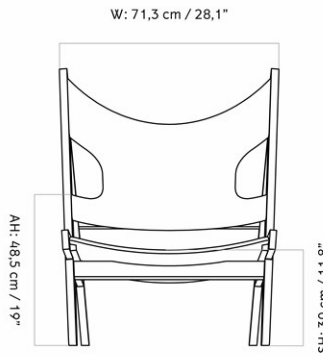

KNITTING LOUNGE CHAIR, WALNUT BASE

Designed by *Ib Kofod-Larsen Design*

MASTER SKU	9682000PIM
PRODUCTION TIME	5 WEEKS
COLLI	1
DIMENSIONS	H: 90.6 cm W: 71.3 cm D: 66.9 cm SH: 30 cm SD: 42 cm AH: 48.5 cm

CARE INSTRUCTIONS

Discover our product care guide for comprehensive care instructions.

[Download](#)

Find more information in the dedicated product fact sheet for this product.

DESCRIPTION

SPEC OPTIONS

MASTER SKU	VARIANT	PRODUCTION TIME	EXCL. VAT SEK
9682000PIM	Price Category - PC0T <i>Audo Bouclé, Audo</i>	5 WEEKS	23.276,00
9682000PIM	Price Category - PC1T <i>Barnum Bouclé, Audo / Champion, JAB / Illusion, Nevotex / Maple, Kvadrat / Remix, Kvadrat / Re-wool, Kvadrat</i>	5 WEEKS	27.276,00
9682000PIM	Price Category - PC2T <i>Canvas 2, Kvadrat / Clay, Sahco, Kvadrat / Fiord, Kvadrat / Hallingdal 65, Kvadrat / Moss, Sahco, Kvadrat / Reflect, Kvadrat / Savanna, Kvadrat / Steelcut Trio 3, Kvadrat</i>	5 WEEKS	30.236,00
9682000PIM	Price Category - PC3T <i>Arctic, Jab / Safire, Sahco, Kvadrat / Vidar 4, Kvadrat / Zero, Sahco, Kvadrat</i>	5 WEEKS	31.516,00
9682000PIM	Price Category - PC4T <i>Cabanon Soft, Designers Guild / Grand Mohair, Danish Art Weaving / Lupo, Dedar</i>	5 WEEKS	32.236,00
9682000PIM	Price Category - PC1L <i>Dakar, Nevotex / Envy, Sørensen / Ultra, Sørensen</i>	5 WEEKS	35.196,00
9682000PIM	Price Category - PC2L <i>Dunes, Sørensen / Nuance, Sørensen</i>	5 WEEKS	38.076,00
9682000PIM	Price Category - PC3L <i>Sheepskin Curly, Nevotex</i>	5 WEEKS	43.516,00