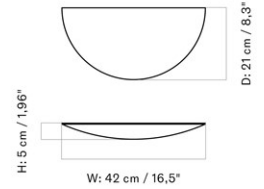

FUNGI SHELF LARGE

MASTER SKU
COLLI

660000PIM
2-4

CARE INSTRUCTIONS

Discover our product care guide for comprehensive care instructions.

DESCRIPTION

[Download](#)

Find more information in the dedicated product fact sheet for this product.

STOCK OPTION

SKU	VARIANT	COLLI	EXCL. VAT SEK
6600539	Small - Black Oak	4	764,00
6600039	Small - Natural Oak	4	764,00
6700539	Medium - Black Oak	4	1.016,00
6700939	Medium - Dark Oak	4	1.016,00
6700039	Medium - Natural Oak	4	1.016,00
6800539	Large - Black Oak	2	1.356,00
6800939	Large - Dark Oak	2	1.356,00
6800039	Large - Natural Oak	2	1.356,00