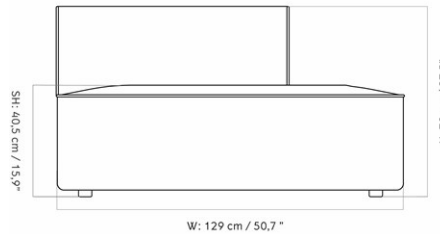

EAVE MODULAR SOFA 86, OPEN END

Designed by *Norm Architects*

MASTER SKU	9967000PIM	CARE INSTRUCTIONS	Discover our product care guide for comprehensive care instructions.
PRODUCTION TIME	7 WEEKS		Download
COLLI	1	DESCRIPTION	Find more information in the dedicated product fact sheet for this product.
DIMENSIONS	H: 71 cm W: 129 cm D: 86 cm SH: 40.5 cm SD: 56 cm AH: cm		

SPEC OPTIONS

MASTER SKU	VARIANT	PRODUCTION TIME	EXCL. VAT SEK
9967000PIM	Price Category - PC0T <i>Audo Bouclé, Audø</i>	7 WEEKS	16.796,00
9967000PIM	Price Category - PC1T <i>Barnum Bouclé, Audø / Champion, JAB / Illusion, Nevotex / Hot Madison, JAB / Maple, Kvadrat / Remix, Kvadrat / Re-wool, Kvadrat</i>	7 WEEKS	18.956,00
9967000PIM	Price Category - PC2T <i>Canvas 2, Kvadrat / Clay, Sahco, Kvadrat / Fiord, Kvadrat / Hallingdal 65, Kvadrat / Moss, Sahco, Kvadrat / Reflect, Kvadrat / Savanna, Kvadrat / Steelcut Trio 3, Kvadrat</i>	7 WEEKS	21.516,00
9967000PIM	Price Category - PC3T <i>Arctic, Jab / Safire, Sahco, Kvadrat / Vidar 4, Kvadrat / Zero, Sahco, Kvadrat</i>	7 WEEKS	24.156,00
9967000PIM	Price Category - PC4T <i>Lupo, Dedar</i>	7 WEEKS	26.716,00