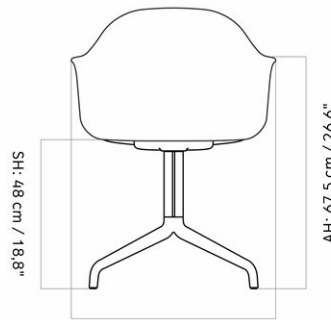

FURNITURE

Seating

DINING CHAIRS

HABOUR DINING CHAIR, STAR BASE W/RETURN, UPHOLSTERED SHELL

Designed by *Norm Architects*

W: 58,5 cm / 23"

SD: 42 cm / 16,5"

D: 54,5 cm / 21,5"