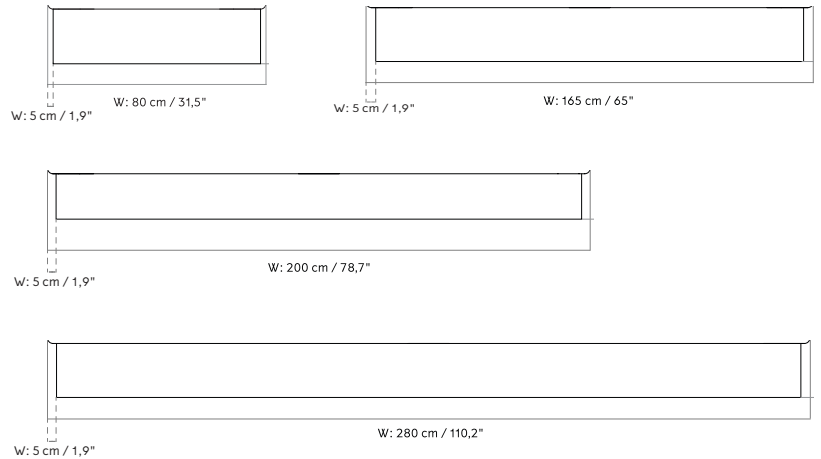

EAVE PLATEAU FOR EAVE DINING SOFA

ADD ON COST

FINISH / SKU	VARIANT	EXCL. VAT SEK
PAINTED MDF	Plateau Corner	1.004,00
	Plateau 80	1.276,00
	Plateau 165	2.236,00
	Plateau 200	2.556,00
	Plateau 280	3.516,00
OAK VENNER	Plateau Corner	1.196,00
	Plateau 80	1.516,00
	Plateau 165	2.556,00
	Plateau 200	2.956,00
	Plateau 280	3.996,00
DARK STAINED VENEER	Plateau Corner	1.276,00
	Plateau 80	1.676,00
	Plateau 165	2.876,00
	Plateau 200	3.276,00
	Plateau 280	4.476,00
9974925	EAVE CONNECTORS SET, ONE TYPE	1.276,00