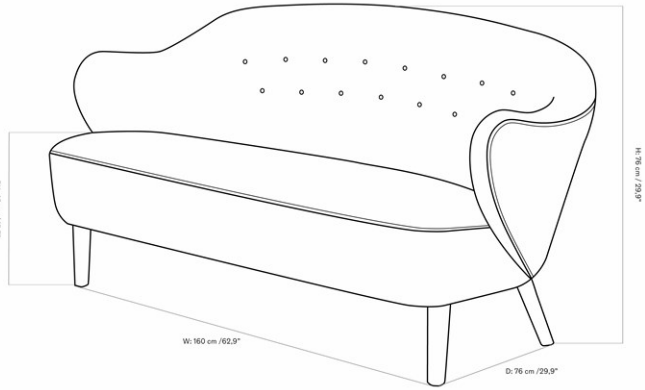

INGEBORG SOFA SIGNATUR
Designed by *Flemming Lassen*

MASTER SKU 1501930PIM
PRODUCTION TIME 6 WEEKS
COLLI 1

CARE INSTRUCTIONS

Discover our product care guide for comprehensive care instructions.

[Download](#)

DESCRIPTION

Find more information in the dedicated product fact sheet for this product.