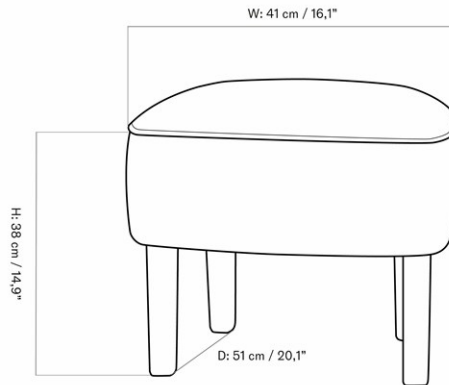

INGEBORG, OTTOMAN, OAK BASE

Designed by *Flemming Lassen*

MASTER SKU	1500400PIM
PRODUCTION TIME	1-6 WEEKS
COLLI	1
DIMENSIONS	H: 40.5 cm W: 51 cm D: 41 cm

CARE INSTRUCTIONS

Discover our product care guide for comprehensive care instructions.

[Download](#)

DESCRIPTION

Find more information in the dedicated product fact sheet for this product.

STOCK OPTION

SKU	VARIANT	EXCL. VAT SEK
1500403-042M05ZZ	Dark Stained Oak - Zero - Beige, 0001	13.836,00
1500407-040J02ZZ	Dark Stained Oak - Sheepskin - Sahara	17.916,00

SPEC OPTIONS

MASTER SKU	VARIANT	PRODUCTION TIME	EXCL. VAT SEK
1500400PIM	Price Category - PC0T <i>Audo Bouclé, Audø</i>	6 WEEKS	10.076,00
1500400PIM	Price Category - PC1T <i>Barnum Bouclé, Audø / Champion, JAB / Illusion, Nevotex / Hot Madison, JAB / Maple, Kvadrat / Remix, Kvadrat / Re-wool, Kvadrat</i>	6 WEEKS	13.196,00
1500400PIM	Price Category - PC3T <i>Canvas 2, Kvadrat / Clay, Sahco, Kvadrat / Fiord, Kvadrat / Hallingdal 65, Kvadrat / Moss, Sahco, Kvadrat / Reflect, Kvadrat / Savanna, Kvadrat / Steelcut Trio 3, Kvadrat</i>	6 WEEKS	13.196,00
1500400PIM	Price Category - PC3T <i>Arctic, Jab / Safire, Sahco, Kvadrat / Vidar 4, Kvadrat / Zero, Sahco, Kvadrat</i>	6 WEEKS	13.836,00
1500400PIM	Price Category - PC1L <i>Dakar, Nevotex / Envy, Sørensen / Ultra, Sørensen</i>	6 WEEKS	14.556,00