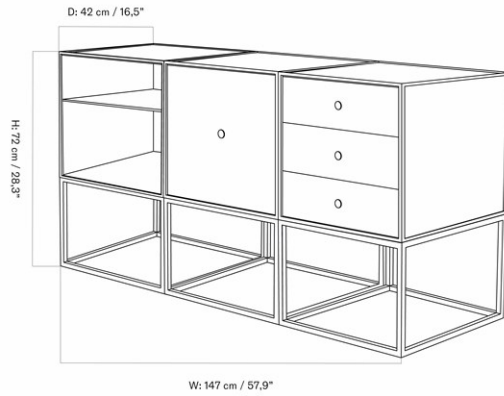

CORE

FRAME SIDEBORD

Designed by *Mogens Lassen*

MASTER SKU
PRODUCTION TIME
COLLI

BL39400PIM
2 WEEKS
1

CARE INSTRUCTIONS

Discover our product care guide for comprehensive care instructions.

[Download](#)

DESCRIPTION

Find more information in the dedicated product fact sheet for this product.