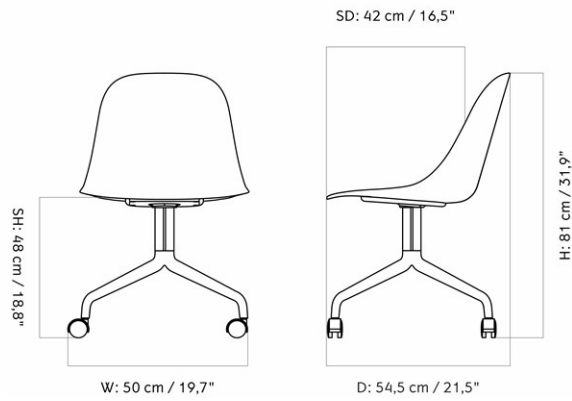

HARBOUR SIDE DINING CHAIR, STAR BASE W/CASTERS, UPHOLSTERED SHELL

Designed by *Norm Architects*

MASTER SKU	9398000PIM	
PRODUCTION TIME	5 WEEKS	
COLLI	1	
DIMENSIONS	H: 81 cm	W: 50 cm
	D: 55.5 cm	
	SH: 48 cm	SD: 42 cm

CARE INSTRUCTIONS

Discover our product care guide for comprehensive care instructions.

[Download](#)

Find more information in the dedicated product fact sheet for this product.

DESCRIPTION

SPEC OPTIONS

MASTER SKU	VARIANT	PRODUCTION TIME	EXCL. VAT SEK
9398000PIM	Price Category - PC0T <i>Audo Bouclé, Audo</i>	5 WEEKS	6.956,00
9398000PIM	Price Category - PC1T <i>Barnum Bouclé, Audo / Champion, JAB / Illusion, Nevotex / Hot Madison, JAB / Maple, Kvadrat / Remix, Kvadrat / Re-wool, Kvadrat</i>	5 WEEKS	8.316,00
9398000PIM	Price Category - PC2T <i>Canvas 2, Kvadrat / Clay, Sahco, Kvadrat / Fiord, Kvadrat / Hallingdal 65, Kvadrat / Moss, Sahco, Kvadrat / Reflect, Kvadrat / Savanna, Kvadrat / Steelcut Trio 3, Kvadrat</i>	5 WEEKS	10.796,00
9398000PIM	Price Category - PC0L - NEW <i>Sierra, Camo</i>	5 WEEKS	12.636,00
9398000PIM	Price Category - PC3T <i>Arctic, Jab / Safire, Sahco, Kvadrat / Vidar 4, Kvadrat / Zero, Sahco, Kvadrat</i>	5 WEEKS	12.956,00
9398000PIM	Price Category - PC1L <i>Dakar, Nevotex / Ultra, Sørensen</i>	5 WEEKS	13.116,00
9398000PIM	Price Category - PC4T <i>Grand Mohair, Danish Art Weaving / Lupo, Dedar</i>	5 WEEKS	13.676,00
9398000PIM	Price Category - PC2L <i>Dunes, Sørensen / Nuance, Sørensen</i>	5 WEEKS	14.556,00