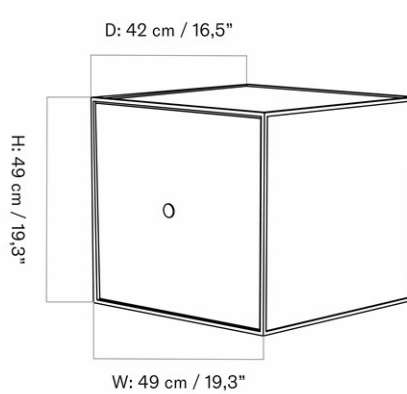

FRAME 49, W/ONE DOOR & ONE SHELF

Designed by *Mogens Lassen*

MASTER SKU	BL39011PIM
PRODUCTION TIME	2 WEEKS
COLLI	1
DIMENSIONS	H: 49 cm W: 49 cm D: 42 cm

CARE INSTRUCTIONS

Discover our product care guide for comprehensive care instructions.

[Download](#)

DESCRIPTION

Find more information in the dedicated product fact sheet for this product.