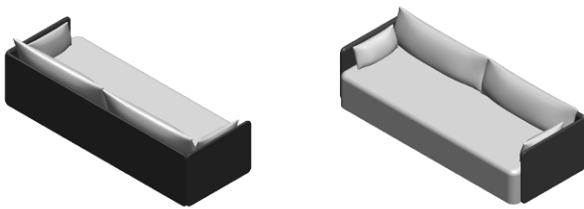

2.396,00

SPLIT UPHOLSTERY
FOR OFFSET SOFA

1 Seater

2 Seater

3 Seater

ADD ON COST

VARIANT

EXCL. VAT SEK