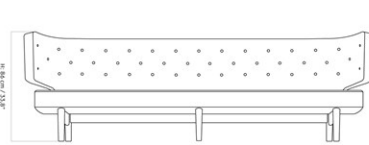

RADIOHUS SOFA, 3 SEATER, WALNUT BASE, W/DAKAR 0250 BUTTONS
Designed by *Vilhelm Lauritzen*

MASTER SKU	1222400PIM	CARE INSTRUCTIONS	Discover our product care guide for comprehensive care instructions.
PRODUCTION TIME	5 WEEKS		Download
COLLI	1		Find more information in the dedicated product fact sheet for this product.
DIMENSIONS	H: 86 cm D: 77 cm SH: 45 cm	W: 258 cm SD: 58 cm	
		DESCRIPTION	

SPEC OPTIONS

MASTER SKU	VARIANT	PRODUCTION TIME	EXCL. VAT SEK
1222400PIM	Price Category - PC0T <i>Audo Bouclé, Audø</i>	5 WEEKS	66.156,00
1222400PIM	Price Category - PC1T <i>Barnum Bouclé, Audø / Champion, JAB / Illusion, Nevotex / Hot Madison, JAB / Remix, Kvadrat / Re-wool, Kvadrat</i>	5 WEEKS	68.876,00
1222400PIM	Price Category - PC2T <i>Canvas 2, Kvadrat / Clay, Sahco, Kvadrat / Fiord, Kvadrat / Hallingdal 65, Kvadrat / Moss, Sahco, Kvadrat / Reflect, Kvadrat / Savanna, Kvadrat / Steelcut Trio 3, Kvadrat</i>	5 WEEKS	71.516,00
1222400PIM	Price Category - PC3T <i>Arctic, Jab / Safire, Sahco, Kvadrat / Vidar 4, Kvadrat / Zero, Sahco, Kvadrat</i>	5 WEEKS	74.236,00
1222400PIM	Price Category - PC4T <i>Grand Mohair, Danish Art Weaving / Lupo, Dedar</i>	5 WEEKS	76.956,00