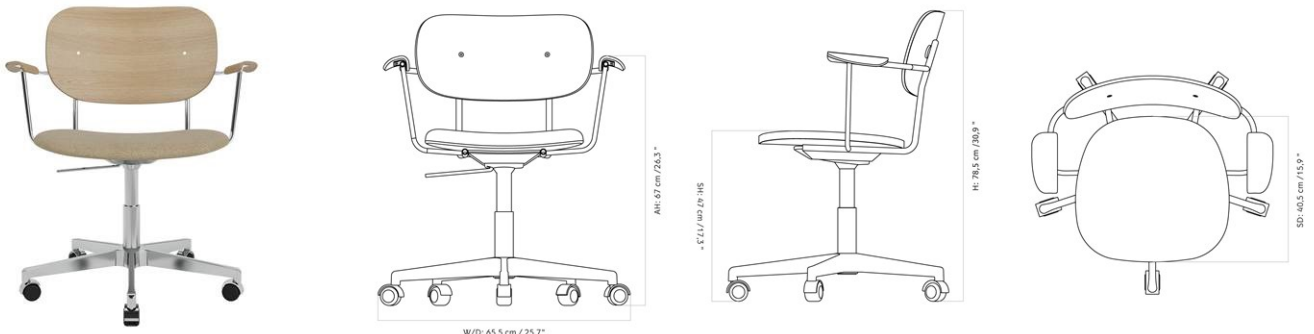

CO TASK CHAIR W/ARMREST, STAR BASE W/CASTERS, POLISHED ALUMINIUM, UPHOLSTERED SEAT Designed by *Norm Architects*

MASTER SKU	1510300PIM	CARE INSTRUCTIONS	Discover our product care guide for comprehensive care instructions.
PRODUCTION TIME	8 WEEKS		Download
COLLI	1		Find more information in the dedicated product fact sheet for this product.
DIMENSIONS	H: 79.5 cm W: 65.5 cm D: 65.5 cm SH: 47 cm SD: 40.5 cm AH: 67 cm	DESCRIPTION	

SPEC OPTIONS

MASTER SKU	VARIANT	PRODUCTION TIME	EXCL. VAT SEK
1510300PIM	Price Category - PC0T - NEW <i>Audo Bouclé, Audo</i>	8 WEEKS	10.396,00
1510300PIM	Price Category - PC0L - NEW <i>Sierra, Camo</i>	8 WEEKS	10.636,00
1510300PIM	Price Category - PC1T - NEW <i>Barnum Bouclé, Audo / Champion, JAB / Illusion, Nevotex / Hot Madison, JAB / Maple, Kvadrat / Remix, Kvadrat / Re-wool, Kvadrat</i>	8 WEEKS	10.796,00
1510300PIM	Price Category - PC1L - NEW <i>Dakar, Nevotex / Envy, Sørensen / Ultra, Sørensen</i>	8 WEEKS	11.036,00
1510300PIM	Price Category - PC2T - NEW <i>Canvas 2, Kvadrat / Clay, Sahco, Kvadrat / Fiord, Kvadrat / Hallingdal 65, Kvadrat / Moss, Sahco, Kvadrat / Reflect, Kvadrat / Savanna, Kvadrat / Steelcut Trio 3, Kvadrat</i>	8 WEEKS	11.036,00
1510300PIM	Price Category - PC2L - NEW <i>Dunes, Sørensen / Nuance, Sørensen</i>	8 WEEKS	11.356,00
1510300PIM	Price Category - PC3T - NEW <i>Arctic, Jab / Safire, Sahco, Kvadrat / Vidar 4, Kvadrat / Zero, Sahco, Kvadrat</i>	8 WEEKS	11.356,00
1510300PIM	Price Category - PC3L - NEW	8 WEEKS	11.756,00