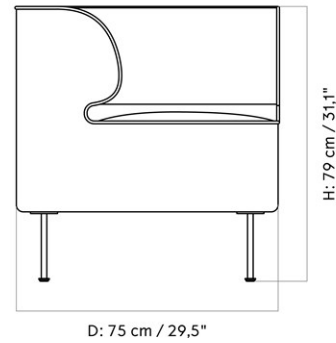

EAVE DINING SOFA CORNER

Designed by *Norm Architects*

MASTER SKU	9973000PIM
PRODUCTION TIME	7 WEEKS
COLLI	1
DIMENSIONS	H: 79 cm W: 75 cm D: 75 cm SH: 48 cm SD: 45 cm AH: 70 cm

CARE INSTRUCTIONS

Discover our product care guide for comprehensive care instructions.

[Download](#)

Find more information in the dedicated product fact sheet for this product.

DESCRIPTION

SPEC OPTIONS

MASTER SKU	VARIANT	PRODUCTION TIME	EXCL. VAT SEK
9973000PIM	Price Category - PC0T <i>Audo Bouclé, Audo</i>	7 WEEKS	14.716,00
9973000PIM	Price Category - PC1T <i>Barnum Bouclé, Audo / Champion, JAB / Illusion, Nevotex / Hot Madison, JAB / Maple, Kvadrat / Remix, Kvadrat / Re-wool, Kvadrat</i>	7 WEEKS	16.636,00
9973000PIM	Price Category - PC2T <i>Canvas 2, Kvadrat / Clay, Sahco, Kvadrat / Fiord, Kvadrat / Hallingdal 65, Kvadrat / Moss, Sahco, Kvadrat / Reflect, Kvadrat / Savanna, Kvadrat / Steelcut Trio 3, Kvadrat</i>	7 WEEKS	21.196,00
9973000PIM	Price Category - PC3T <i>Arctic, Jab / Safire, Sahco, Kvadrat / Vidar 4, Kvadrat / Zero, Sahco, Kvadrat</i>	7 WEEKS	23.676,00
9973000PIM	Price Category - PC4T <i>Lupo, Dedar</i>	7 WEEKS	25.356,00