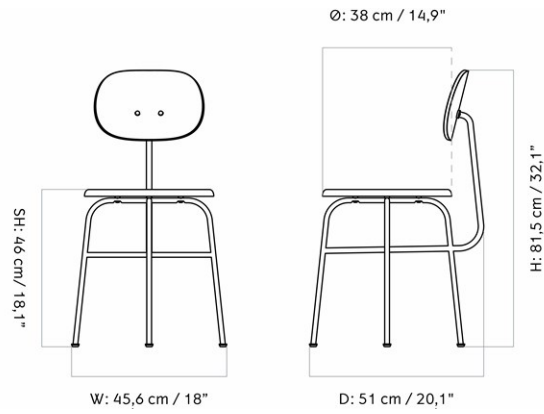

AFTERROOM DINING CHAIR PLUS, BLACK BASE, VENEER SEAT AND BACK

Designed by *Afteroom*

MASTER SKU	8482039PIM	
PRODUCTION TIME	6 WEEKS	
COLLI	1	
DIMENSIONS	H: 81 cm	W: 45 cm
	D: 50 cm	
	SH: 45 cm	SD: 34 cm

CARE INSTRUCTIONS

Discover our product care guide for comprehensive care instructions.

[Download](#)

DESCRIPTION

Find more information in the dedicated product fact sheet for this product.

QUICK SHIP

SKU	VARIANT	PRODUCTION TIME	EXCL. VAT SEK
8482539	Black - NEW	6 WEEKS	3.916,00
8482039	Natural Oak - NEW	6 WEEKS	3.916,00
8482849	Dark Stained Oak - NEW	6 WEEKS	3.996,00