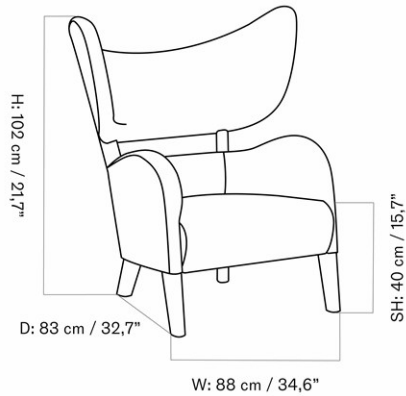

MY OWN CHAIR LOUNGE CHAIR, WALNUT BASE

Designed by *Flemming Lassen*

MASTER SKU	1501100PIM	
PRODUCTION TIME	1-6 WEEKS	
COLLI	1	
DIMENSIONS	H: 102 cm	W: 88 cm
	D: 83 cm	
	SH: 40 cm	SD: 48.5 cm
	AH: 58.5 cm	

CARE INSTRUCTIONS	Discover our product care guide for comprehensive care instructions. Download
DESCRIPTION	Find more information in the dedicated product fact sheet for this product.

STOCK OPTION

SKU	VARIANT	EXCL. VAT SEK
1501107-020E02ZZ	Sheepskin - Moonlight	85.996,00

SPEC OPTIONS

MASTER SKU	VARIANT	PRODUCTION TIME	EXCL. VAT SEK
1501100PIM	Price Category - PC0T <i>Audo Bouclé, Audó</i>	6 WEEKS	41.036,00
1501100PIM	Price Category - PC1T <i>Barnum Bouclé, Audó / Champion, JAB / Illusion, Nevotex / Hot Madison, JAB / Maple, Kvadrat / Remix, Kvadrat / Re-wool, Kvadrat</i>	6 WEEKS	45.676,00
1501100PIM	Price Category - PC2T <i>Canvas 2, Kvadrat / Clay, Sahco, Kvadrat / Fiord, Kvadrat / Hallingdal 65, Kvadrat / Moss, Sahco, Kvadrat / Reflect, Kvadrat / Savanna, Kvadrat / Steelcut Trio 3, Kvadrat</i>	6 WEEKS	50.236,00
1501100PIM	Price Category - PC3T <i>Arctic, Jab / Safire, Sahco, Kvadrat / Vidar 4, Kvadrat / Zero, Sahco, Kvadrat</i>	6 WEEKS	53.036,00
1501100PIM	Price Category - PC4T <i>Grand Mohair, Danish Art Weaving / Lupo, Dedar</i>	6 WEEKS	58.316,00
1501100PIM	Price Category - PC1L <i>Dakar, Nevotex / Envy, Sørensen / Ultra, Sørensen</i>	6 WEEKS	68.956,00