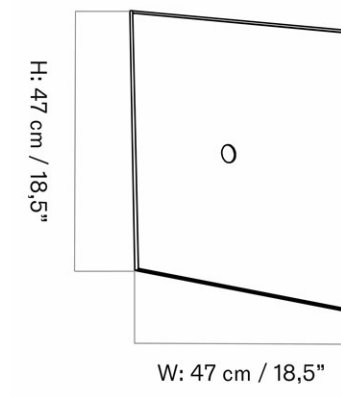

DOOR FOR FRAME 49

Designed by *Mogens Lassen*

MASTER SKU	BL39025PIM
PRODUCTION TIME	2-7 WEEKS
COLLI	1
DIMENSIONS	H: 47 cm W: 47 cm D: 1 cm

CARE INSTRUCTIONS

Discover our product care guide for comprehensive care instructions.

[Download](#)

DESCRIPTION

Find more information in the dedicated product fact sheet for this product.