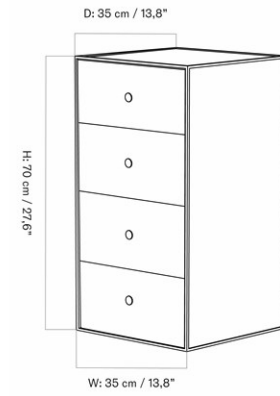

CARE INSTRUCTIONS

Discover our product care guide for comprehensive care instructions.

[Download](#)

DESCRIPTION

Find more information in the dedicated product fact sheet for this product.

FRAME 70 W/FOUR DRAWERS
Designed by *Mogens Lassen*