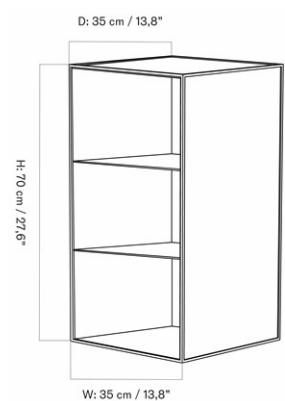

FRAME 70 W/TWO SHELVES

Designed by *Mogens Lassen*

MASTER SKU
PRODUCTION TIME
COLLI
DIMENSIONS

BL39016PIM
2-7 WEEKS
1
H: 70 cm   W: 35 cm
D: 35 cm

CARE INSTRUCTIONS

Discover our product care guide for comprehensive care instructions.

DESCRIPTION

[Download](#)
Find more information in the dedicated product fact sheet for this product.