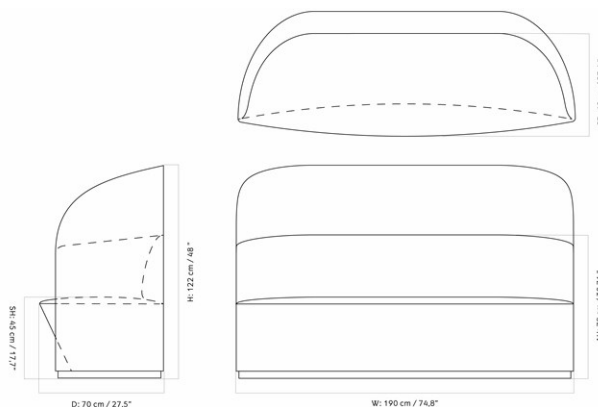

TEAROOM SOFA, HIGH BACK

Designed by *Nick Ross*

MASTER SKU	9607000PIM
PRODUCTION TIME	6 WEEKS
COLLI	1
DIMENSIONS	H: 122 cm W: 190 cm D: 70 cm SH: 45 cm SD: 60 cm AH: 78 cm

CARE INSTRUCTIONS

Discover our product care guide for comprehensive care instructions.

[Download](#)

Find more information in the dedicated product fact sheet for this product.

DESCRIPTION

SPEC OPTIONS

MASTER SKU	VARIANT	PRODUCTION TIME	EXCL. VAT SEK
9607000PIM	Price Category - PC0T <i>Audo Bouclé, Audø</i>	6 WEEKS	38.556,00
9607000PIM	Price Category - PC1T <i>Barnum Bouclé, Audø / Champion, JAB / Illusion, Nevotex / Hot Madison, JAB / Maple, Kvadrat / Remix, Kvadrat / Re-wool, Kvadrat</i>	6 WEEKS	44.236,00
9607000PIM	Price Category - PC2T <i>Canvas 2, Kvadrat / Clay, Sahco, Kvadrat / Fiord, Kvadrat / Hallingdal 65, Kvadrat / Moss, Sahco, Kvadrat / Reflect, Kvadrat / Savanna, Kvadrat / Steelcut Trio 3, Kvadrat</i>	6 WEEKS	49.996,00
9607000PIM	Price Category - PC3T <i>Arctic, Jab / Safire, Sahco, Kvadrat / Vidar 4, Kvadrat / Zero, Sahco, Kvadrat</i>	6 WEEKS	55.756,00
9607000PIM	Price Category - PC4T <i>Grand Mohair, Danish Art Weaving / Lupo, Dedar</i>	6 WEEKS	59.916,00