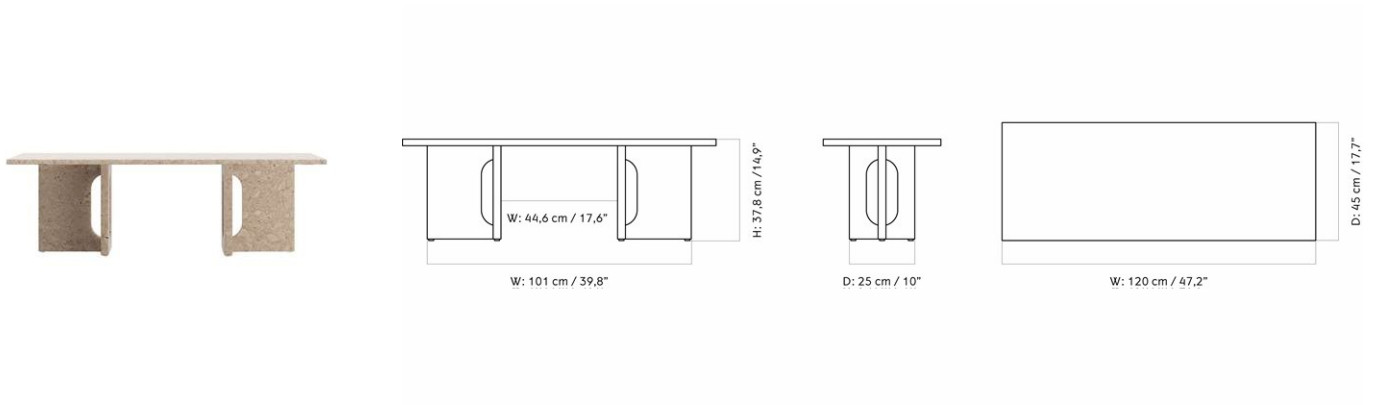

ANDROGYNE LOUNGE TABLE, MARBLE BASE, MARBLE TOP
 Designed by *Danielle Siggerud*

MASTER SKU
 COLLI
 DIMENSIONS

1184802PIM
 1
 H: 37.8 cm W: 120 cm
 D: 45 cm

CARE INSTRUCTIONS

Discover our product care guide for comprehensive care instructions.