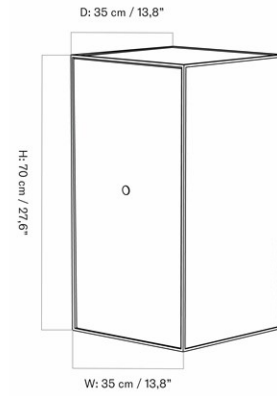

FRAME 70, W/ONE DOOR & TWO SHELVES
Designed by *Mogens Lassen*

MASTER SKU	BL39017PIM
PRODUCTION TIME	2-7 WEEKS
COLLI	1
DIMENSIONS	H: 70 cm W: 35 cm D: 35 cm

CARE INSTRUCTIONS

Discover our product care guide for comprehensive care instructions.

DESCRIPTION

[Download](#)
Find more information in the dedicated product fact sheet for this product.