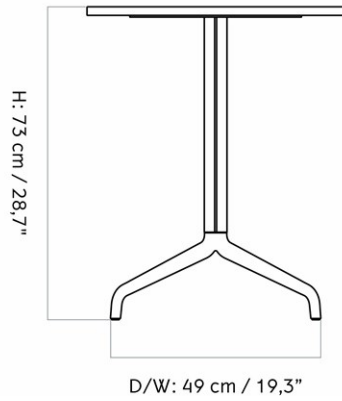

MASTER SKU
 COLLI
 DIMENSIONS

9300000PIM
 1
 H: 50 cm W: 80 cm
 D: 80 cm
 Ø: 80, cm

CARE INSTRUCTIONS

Discover our product care guide for comprehensive care instructions.

[Download](#)

Find more information in the dedicated product fact sheet for this product.

HARBOUR COLUMN DINING TABLE, STAR BASE, 60X70 CM

Designed by *Norm Architects*

MASTER SKU
COLLI
DIMENSIONS

9320007PIM
1
H: 73 cm W: 60 cm
D: 70 cm

CARE INSTRUCTIONS

Discover our product care guide for comprehensive care instructions.