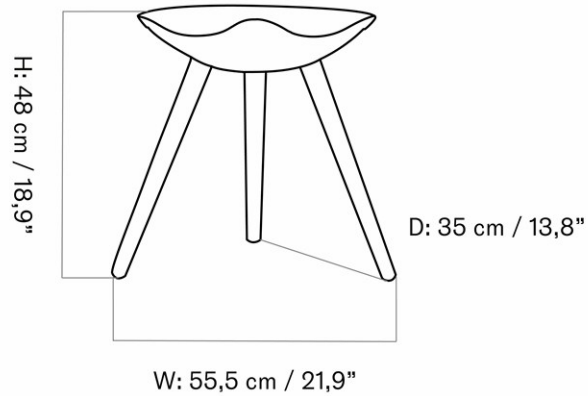

ML 42 STOOL

Designed by *Mogens Lassen*

MASTER SKU	BL41402PIM
COLLI	1
DIMENSIONS	H: 52 cm W: 56 cm
	D: 35 cm
	SH: 48 cm SD: 36 cm

CARE INSTRUCTIONS

Discover our product care guide for comprehensive care instructions.