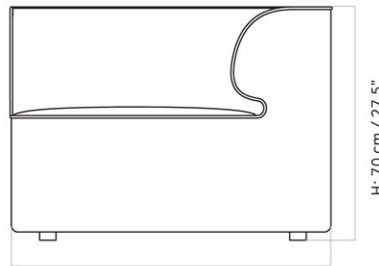

EAVE MODULAR SOFA 96, CORNER

Designed by *Norm Architects*

MASTER SKU	9951100PIM	CARE INSTRUCTIONS	Discover our product care guide for comprehensive care instructions.
PRODUCTION TIME	7 WEEKS		Download
COLLI	1		Find more information in the dedicated product fact sheet for this product.
DIMENSIONS	H: 71 cm W: 96 cm D: 96 cm SH: 40.5 cm SD: 66 cm AH: 70 cm	DESCRIPTION	

SPEC OPTIONS

MASTER SKU	VARIANT	PRODUCTION TIME	EXCL. VAT SEK
9951100PIM	Price Category - PC0T <i>Audo Bouclé, Audó</i>	7 WEEKS	16.076,00
9951100PIM	Price Category - PC1T <i>Barnum Bouclé, Audó / Champion, JAB / Illusion, Nevotex / Hot Madison, JAB / Maple, Kvadrat / Remix, Kvadrat / Re-wool, Kvadrat</i>	7 WEEKS	18.396,00
9951100PIM	Price Category - PC2T <i>Canvas 2, Kvadrat / Clay, Sahco, Kvadrat / Fiord, Kvadrat / Hallingdal 65, Kvadrat / Moss, Sahco, Kvadrat / Reflect, Kvadrat / Savanna, Kvadrat / Steelcut Trio 3, Kvadrat</i>	7 WEEKS	23.036,00
9951100PIM	Price Category - PC3T <i>Arctic, Jab / Safire, Sahco, Kvadrat / Vidar 4, Kvadrat / Zero, Sahco, Kvadrat</i>	7 WEEKS	25.356,00
9951100PIM	Price Category - PC4T <i>Lupo, Dedar</i>	7 WEEKS	27.836,00