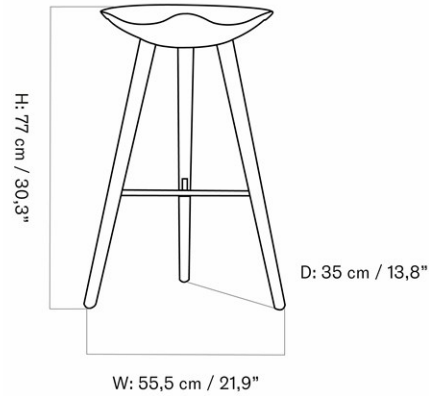

ML 42 BAR STOOL

Designed by *Mogens Lassen*

MASTER SKU	BL41400PIM	
COLLI	1	
DIMENSIONS	H: 81 cm	W: 56 cm
	D: 35 cm	
	SH: 77 cm	SD: 36 cm

CARE INSTRUCTIONS

Discover our product care guide for comprehensive care instructions.

DESCRIPTION

[Download](#)

Find more information in the dedicated product fact sheet for this product.

STOCK OPTION

SKU	VARIANT	EXCL. VAT SEK
BL41043	Black Stained Beech - Copper	7.836,00
BL41013	Black Stained Beech - Brass	8.316,00
BL41023	Black Stained Beech - Brass	8.316,00
BL41443	Brown Oiled Oak - Copper	11.116,00
BL41143	Natural Oak - Copper	11.116,00
BL41413	Brown Oiled Oak - Brass	11.516,00
BL41423	Brown Oiled Oak - Brass	11.516,00
BL41123	Natural Oak - Brass	11.516,00
BL41113	Natural Oak - Stainless Steel	11.516,00