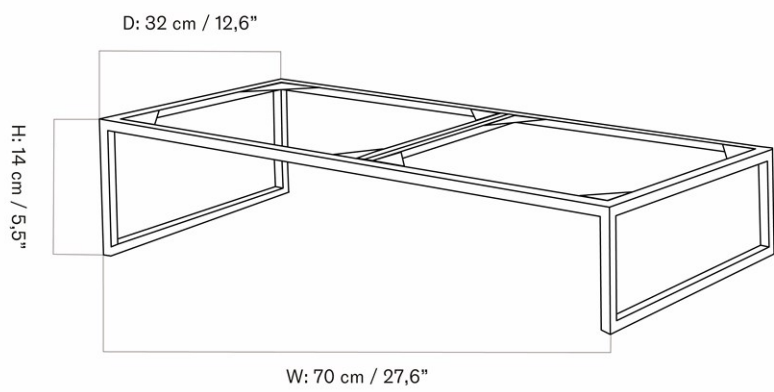

DOUBLE BASE FOR FRAME 35 & 70, H14 CM / 5.5"

Designed by *Mogens Lassen*

MASTER SKU	BL39030PIM
PRODUCTION TIME	2 WEEKS
COLLI	1
DIMENSIONS	H: 14 cm W: 70 cm D: 32 cm

CARE INSTRUCTIONS

Discover our product care guide for comprehensive care instructions.

[Download](#)

DESCRIPTION

Find more information in the dedicated product fact sheet for this product.