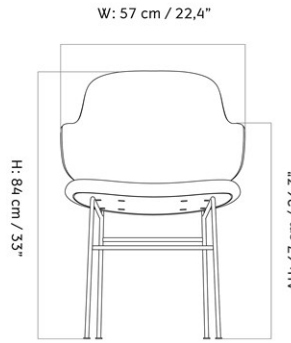

THE PENGUIN DINING CHAIR, UPHOLSTERED SEAT AND BACK
 Designed by *Ib Kofod-Larsen Design*

MASTER SKU	1229000PIM
PRODUCTION TIME	6 WEEKS
COLLI	1
DIMENSIONS	H: 84 cm W: 57 cm
	D: 57 cm
	SH: 47 cm SD: 44.5 cm
	AH: 67 cm