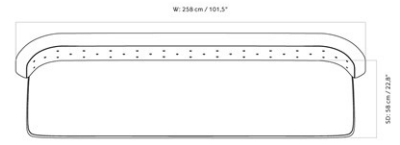

RADIOHUS SOFA, 3 SEATER, WALNUT BASE, W/DAKAR 0250 BUTTONS
Designed by *Vilhelm Lauritzen*

MASTER SKU	1222400PIM	CARE INSTRUCTIONS	Discover our product care guide for comprehensive care instructions.
PRODUCTION TIME	5 WEEKS		Download
COLLI	1		Find more information in the dedicated product fact sheet for this product.
DIMENSIONS	H: 86 cm D: 77 cm SH: 45 cm	W: 258 cm SD: 58 cm	
		DESCRIPTION	

SPEC OPTIONS

MASTER SKU	VARIANT	PRODUCTION TIME	EXCL. VAT SEK
1222400PIM	Price Category - PC0T <i>Audo Bouclé, Audø</i>	5 WEEKS	66.156,00
1222400PIM	Price Category - PC1T <i>Barnum Bouclé, Audø / Champion, JAB / Illusion, Nevotex / Hot Madison, JAB / Remix, Kvadrat / Re-wool, Kvadrat</i>	5 WEEKS	68.876,00
1222400PIM	Price Category - PC2T <i>Canvas 2, Kvadrat / Clay, Sahco, Kvadrat / Fiord, Kvadrat / Hallingdal 65, Kvadrat / Moss, Sahco, Kvadrat / Reflect, Kvadrat / Savanna, Kvadrat / Steelcut Trio 3, Kvadrat</i>	5 WEEKS	71.516,00
1222400PIM	Price Category - PC3T <i>Arctic, Jab / Safire, Sahco, Kvadrat / Vidar 4, Kvadrat / Zero, Sahco, Kvadrat</i>	5 WEEKS	74.236,00
1222400PIM	Price Category - PC4T <i>Grand Mohair, Danish Art Weaving / Lupo, Dedar</i>	5 WEEKS	76.956,00