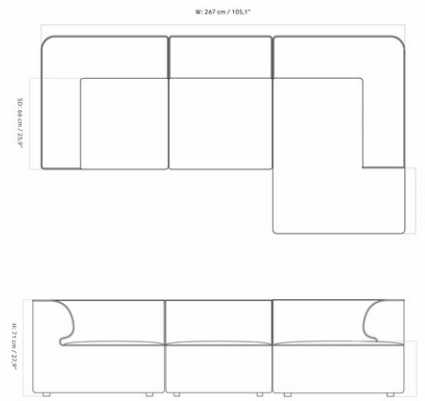

EAVE MODULAR SOFA 96, 3 SEATER, CONFIGURATION 11

Designed by *Norm Architects*

MASTER SKU	9988020PIM
PRODUCTION TIME	7 WEEKS
COLLI	1
DIMENSIONS	H: 71 cm W: 267 cm D: 144 cm SH: 40.5 cm SD: 66 cm AH: 70 cm

CARE INSTRUCTIONS

Discover our product care guide for comprehensive care instructions.

[Download](#)

DESCRIPTION

Find more information in the dedicated product fact sheet for this product.

SPEC OPTIONS

MASTER SKU	VARIANT	PRODUCTION TIME	EXCL. VAT SEK
9988020PIM	Price Category - PC0T <i>Audo Bouclé, Audø</i>	7 WEEKS	50.956,00
9988020PIM	Price Category - PC1T <i>Barnum Bouclé, Audø / Champion, JAB / Illusion, Nevotex / Hot Madison, JAB / Maple, Kvadrat / Remix, Kvadrat / Re-wool, Kvadrat</i>	7 WEEKS	57.116,00
9988020PIM	Price Category - PC2T <i>Canvas 2, Kvadrat / Clay, Sahco, Kvadrat / Fiord, Kvadrat / Hallingdal 65, Kvadrat / Moss, Sahco, Kvadrat / Reflect, Kvadrat / Savanna, Kvadrat / Steelcut Trio 3, Kvadrat</i>	7 WEEKS	65.916,00
9988020PIM	Price Category - PC3T <i>Arctic, Jab / Safire, Sahco, Kvadrat / Vidar 4, Kvadrat / Zero, Sahco, Kvadrat</i>	7 WEEKS	72.876,00
9988020PIM	Price Category - PC4T <i>Lupo, Dedar</i>	7 WEEKS	79.356,00