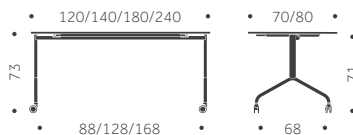

MOBIL	BJÖRK	ASK	EK	LAMINAT	KUBIK/ ST	VIKT
120x70 cm	13780	13780	14050	14220		
120x80 cm	13810	13810	14080	14260		
140x70 cm	14200	14200	14470	14500		
140x80 cm	14230	14230	14500	14540		
180x70 cm	16190	16190	16460	16840		
180x80 cm	16220	16220	16490	16880		
240x80 cm	17410	17410	17670	18380		

Utförande med Desktop offereras