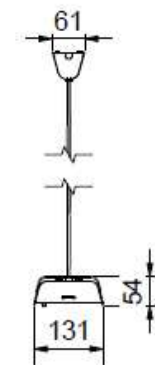

Fold Office upp/ned ljus

Art.no	Price SEK
• 1585086 Svartstruktur	6 700.00
• 1585210 Vitstruktur/antracit	6 700.00
• 1585214 Sandstruktur/antracit	6 700.00
• 1585219 Betongstruktur/antracit	6 700.00
• Integrerad LED	

BELID LIGHTING GROUP.

Dimbar	Ja
Sockel	Integrerad LED
Max watt	45
IP-klass	20
Skyddsklass	KI I
Kabelfärg	Grå
Ljuskälla ingår	Ja
Lumen (lm)	5400
Kelvin (K)	3000
Sladdlängd (m)	3,00

16