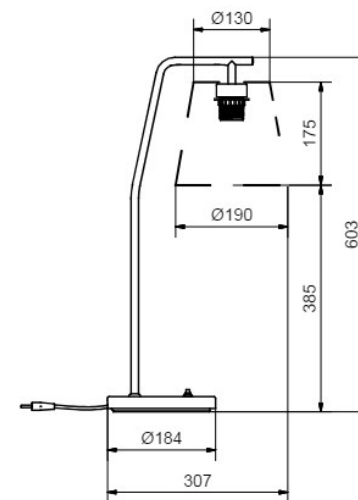

Socket	E27
Class	KL II
IP Class	20
Max watt	40
Kelvin	-
Height	603
Width	307
Length	-
Diameter	-
Lumen	-
Cable color	SVART
Cable lenght	3
Dimable	NEJ