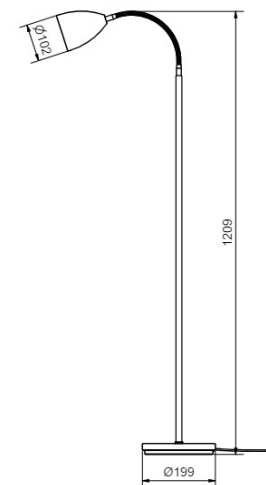

BELID LIGHTING GROUP.

Socket	GU10
Class	KL II
IP Class	20
Max watt	8
Kelvin	-
Height	1209
Width	-
Length	-
Diameter	102
Lumen	-
Cable color	SVART
Cable length	2.8
Dimable	NEJ