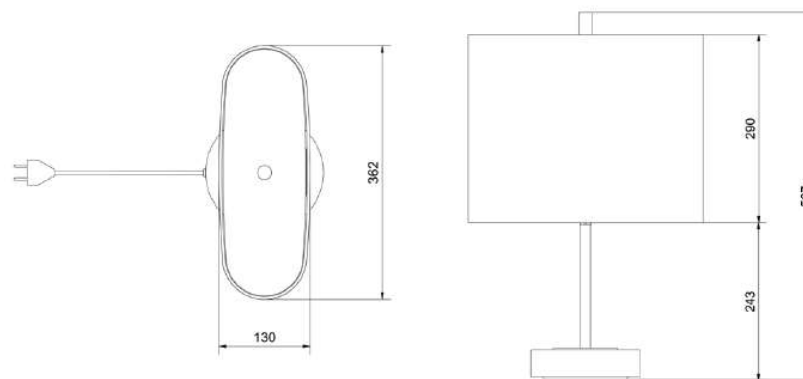

RoomMate Bord

RoomMate Bord är en mobil dygnsrytmlampa med textilskärm. Materialet i textilskärmarna kan torkas av med fuktig trasa. Lampan efterliknar det naturliga ljuset och ändrar automatiskt färg och ljusstyrka under dygnet. RoomMate Bord ger kraftigt ljus på dagen, vilket främjar aktivitet, samt dämpat ljus på kväll och natt, vilket främjar vila och sömn. Lampans ljusprofil anpassas automatiskt efter sommar- och vintertid. RoomMate Bord kan paras ihop med en fjärrkontroll och därefter kontrolleras både via fjärrkontrollen och själva lampan.