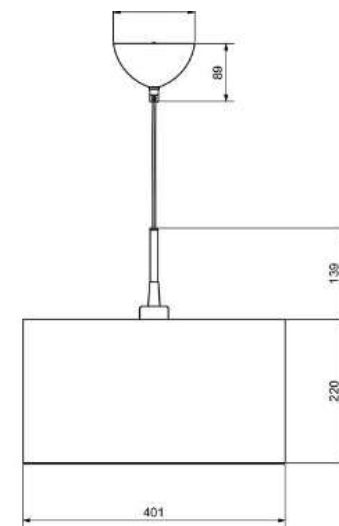

BELID LIGHTING GROUP.

740 Rust wool

741 Green wool

742 Gray wool

743 Blue wool

745 White wool

Socket	E27
Class	KL I
IP Class	20
Max watt	60
Kelvin	-
Height	220
Width	-
Length	-
Diameter	401
Lumen	-
Cable color	SVART
Cable length	3
Dimable	JA