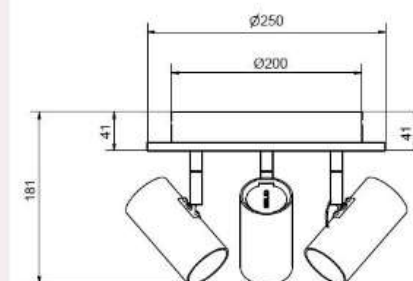

Price SEK

2 879.00

2 879.00

143.00

BELID LIGHTING GROUP.

Socket	GU10
Class	KL II
IP Class	20
Max watt	8
Kelvin	-
Height	181
Width	-
Length	-
Diameter	250
Lumen	-
Cable color	-
Cable length	-
Dimable	JA

57

Tyson Spotlight 5