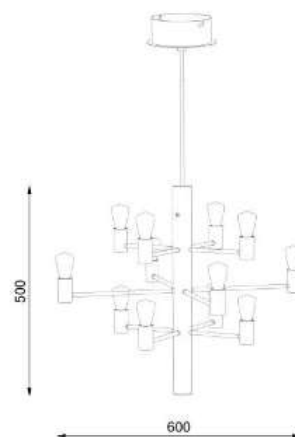

123.00

BELID LIGHTING GROUP.

herstal

Socket	E27
Class	KL II
IP Class	20
Max watt	-
Kelvin	-
Height	170
Width	-
Length	-
Diameter	500
Lumen	-
Cable color	VIT
Cable length	2.8
Dimable	JA

36

Manola krona 12 LED

Socket	E14
Class	KL II
IP Class	20
Max watt	25
Kelvin	2400
Height	500
Width	-
Length	-
Diameter	600
Lumen	170
Cable color	SVART
Cable lenght	2.5
Dimable	JA

BELID LIGHTING GROUP.

herstal

37

Manola krona 20 LED