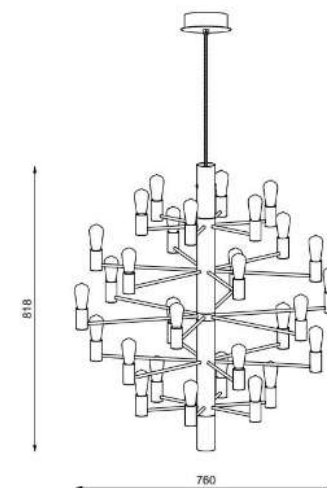

Manola krona 30 LED

Art.no		Price SEK
• HB16659730353	Svart	11 199.00
• HB16659730301	Krom	11 199.00
• HB166597303105	Mässing	13 279.00

Socket	E14
Class	KL II
IP Class	20
Max watt	25
Kelvin	2400
Height	818
Width	-
Length	-
Diameter	760
Lumen	170
Cable color	SVART
Cable length	2.5
Dimable	JA

BELID LIGHTING GROUP.

herstal

39