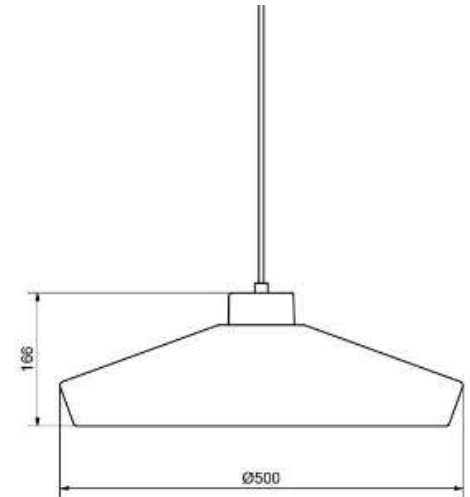

123.00

BELID LIGHTING GROUP.

herstal

Socket	E27
Class	KL II
IP Class	20
Max watt	-
Kelvin	-
Height	170
Width	-
Length	-
Diameter	500
Lumen	-
Cable color	VIT
Cable length	2.8
Dimable	JA

36

Manola krona 12 LED