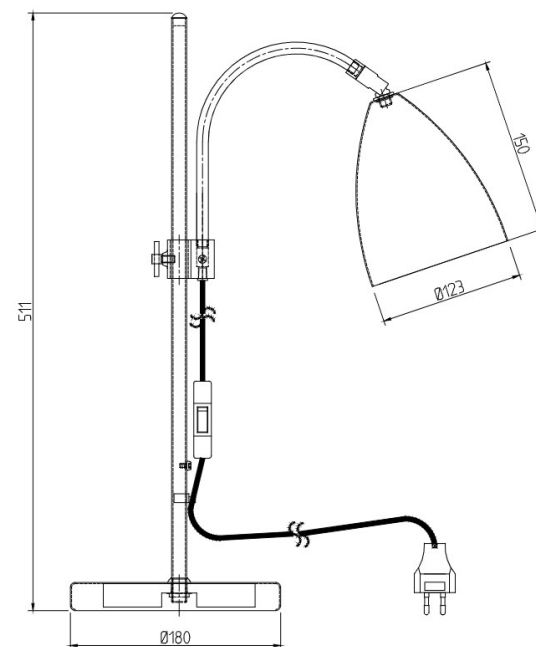

Socket	E27
Class	KL II
IP Class	20
Max watt	60
Kelvin	-
Height	511
Width	-
Length	-
Diameter	-
Lumen	-
Cable color	VIT
Cable lenght	2.5
Dimable	NEJ