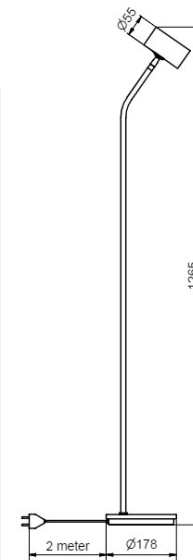

Price SEK

1 599.00

1 599.00

143.00

BELID LIGHTING GROUP.

Socket	GU10
Class	KL II
IP Class	20
Max watt	10
Kelvin	-
Height	1270
Width	-
Length	-
Diameter	178
Lumen	-
Cable color	SVART
Cable length	2
Dimable	NEJ