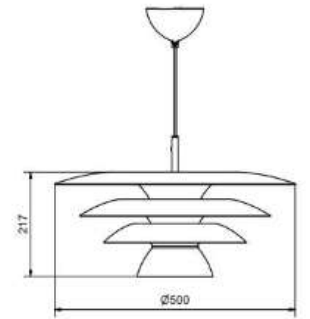

DaVinci Ø500

- **Art.no**
- 1040155   Grey
- 104036   White
- 10400707   Black
- 0129-162-000   E27 5,9W 806lm 2200-2700K Dim

Price SEK

- 4 719.00
- 4 159.00
- 4 159.00
- 123.00

BELID LIGHTING GROUP.

Socket	E27
Class	KL II
IP Class	20
Max watt	75
Kelvin	-
Height	217
Width	-
Length	-
Diameter	500
Lumen	-
Cable color	VIT
Cable lenght	2.8
Dimable	JA