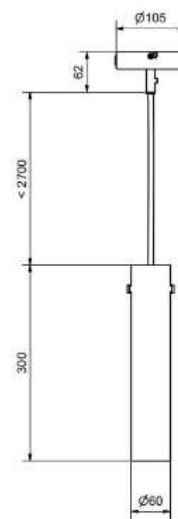

BELID LIGHTING GROUP.

Socket	GU10
Class	KL I
IP Class	20
Max watt	10
Kelvin	-
Height	300
Width	-
Length	-
Diameter	60
Lumen	-
Cable color	SVART
Cable length	2.6
Dimable	JA