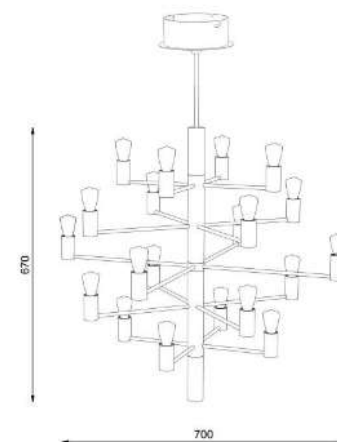

Manola krona 20 LED

Art.no		Price SEK
• HB16659720353	Svart	7 839.00
• HB16659720301	Krom	7 839.00
• HB166597203105	Mässing	9 919.00

Socket	E14
Class	KL II
IP Class	20
Max watt	25
Kelvin	2400
Height	670
Width	-
Length	-
Diameter	700
Lumen	170
Cable color	SVART
Cable lenght	2.5
Dimable	JA

BELID LIGHTING GROUP.

herstal

38