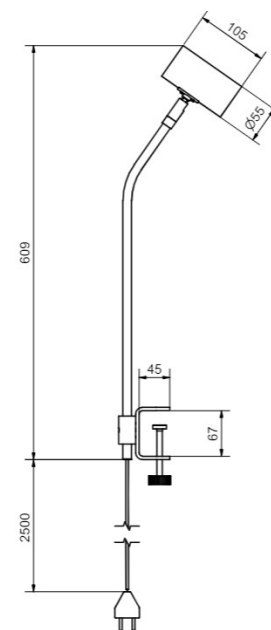

Socket	GU10
Class	KL II
IP Class	20
Max watt	8
Kelvin	-
Height	609
Width	-
Length	-
Diameter	155
Lumen	-
Cable color	VIT
Cable length	2.4
Dimable	NEJ