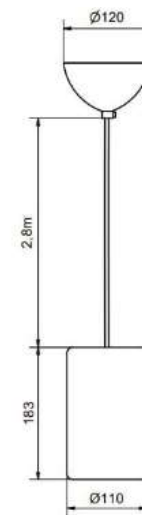

BELID LIGHTING GROUP.

Socket	GU10
Class	KL II
IP Class	20
Max watt	10
Kelvin	-
Height	183
Width	-
Length	-
Diameter	110
Lumen	-
Cable color	SVART
Cable lenght	2.8
Dimable	JA