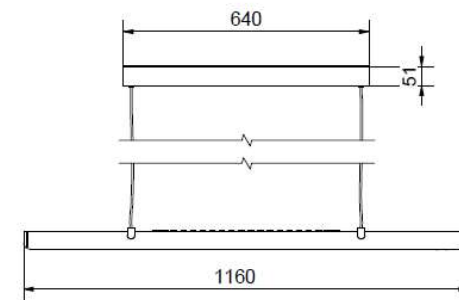

BELID LIGHTING GROUP.

Dimbar	Ja
Sockel	Integrerad LED
Max watt	45
IP-klass	20
Skyddsklass	KI I
Kabelfärg	Grå
Ljuskälla ingår	Ja
Lumen (lm)	5400
Kelvin (K)	3000
Sladdlängd (m)	3,00