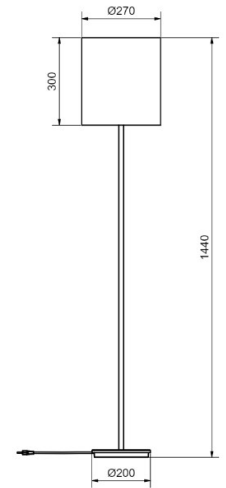

Socket	E27
Class	KL II
IP Class	20
Max watt	75
Kelvin	-
Height	1440
Width	-
Length	-
Diameter	200
Lumen	-
Cable color	SVART
Cable length	4
Dimable	NEJ