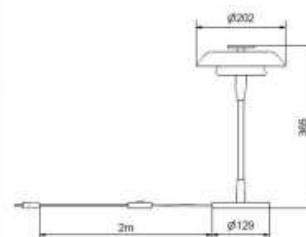

- **Art.no**
- 4407524 Metallic Champagne
- 4407526 Mattsvart/blank skogsgrön
- 0129-095-000 G9 4W 2700K 480lm Dim

Price SEK

3 999.00

4 159.00

126.00

BELID LIGHTING GROUP.

Article nr	4407524
Socket	G9
Class	KL II
IP Class	20
Max watt	5
Kelvin	-
Height	365
Width	-
Length	-
Diameter	200
Lumen	-
Cable color	SVART
Cable length	2
Dimable	NEJ
Light source included	No