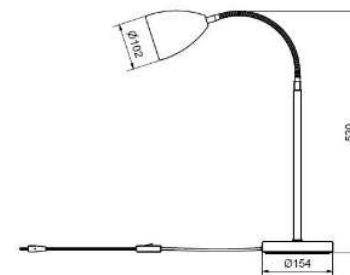

BELID LIGHTING GROUP.

Socket	GU10
Class	KL II
IP Class	20
Max watt	8
Kelvin	-
Height	530
Width	-
Length	-
Diameter	-
Lumen	-
Cable color	SVART
Cable length	2.05
Dimable	NEJ