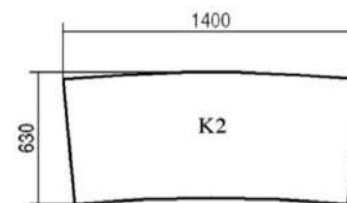

FANTASTIC MULTI-FUNCTION 1400x630

Art.nr	Benämning	Mått	Höjd	Yta	Kant	Stativ	Fot	Pris
FTK2IS	Fantastic Multi-Function	1400x630	720	Fenix svart	ABS	Vit	Krom	10 743
FTK2DS	Fantastic Multi-Function	1400x630	720	Desktop	ABS	Vit	Krom	10 743
FTK2HS	Fantastic Multi-Function	1400x630	720	HPL svart	ABS	Vit	Krom	7 957
FTK2HV	Fantastic Multi-Function	1400x630	720	HPL vit	ABS	Vit	Krom	7 957
FTK2HG	Fantastic Multi-Function	1400x630	720	HPL Folkstone	ABS	Vit	Krom	7 957
FTK2F	Fantastic Multi-Function	1400x630	720	Fanér	Fanér	Vit	Krom	7 108

FANTASTIC MULTI-FUNCTION 1394x719

Art.nr	Benämning	Mått	Höjd	Yta	Kant	Stativ	Fot	Pris
FTK2-4IS	Fantastic Multi-Function	1394x719	720	Fenix svart	ABS	Vit	Krom	10 818
FTK2-4DS	Fantastic Multi-Function	1394x719	720	Desktop	ABS	Vit	Krom	10 818
FTK2-4HS	Fantastic Multi-Function	1394x719	720	HPL svart	ABS	Vit	Krom	8 014
FTK2-4HV	Fantastic Multi-Function	1394x719	720	HPL vit	ABS	Vit	Krom	8 014
FTK2-4HG	Fantastic Multi-Function	1394x719	720	HPL Folkstone	ABS	Vit	Krom	8 014
FTK2-4F	Fantastic Multi-Function	1394x719	720	Fanér	Fanér	Vit	Krom	7 108