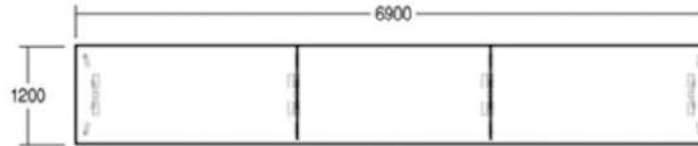

Bombastik prislista 2024

BH90	Boss tillägg/höjd		900					2 240	2 240

Art: kb69

BOSS CONFERENCE 6900x1200

Art.nr	Benämning	Mått	Höjd	Yta	Kant	Stativ		Pris	Kalkylpris
B6912FS	Boss Conference	6900x1200	720	Fanér	Fanér	Svart		33 625	33 625
B692IS	Boss Conference	6900x1200	720	Fenix svart	ABS	Svart		35 638	35 638
B6912LS	Boss Conference	6900x1200	720	Desktop	ABS	Svart		37 918	37 918
B6912HSS	Boss Conference	6900x1200	720	HPL svart	ABS	Svart		27 731	27 731
B6912HVS	Boss Conference	6900x1200	720	HPL vit	ABS	Svart		26 665	26 665
B6912HGS	Boss Conference	6900x1200	720	HPL Folkstone	ABS	Svart		27 731	27 731
B6912FV	Boss Conference	6900x1200	720	Fanér	Fanér	Vit		33 625	33 625
B6912IV	Boss Conference	6900x1200	720	Fenix svart	ABS	Vit		35 638	35 638
B6912LV	Boss Conference	6900x1200	720	Desktop	ABS	Vit		37 918	37 918
B6912HSV	Boss Conference	6900x1200	720	HPL svart	ABS	Vit		27 731	27 731
B6912HVV	Boss Conference	6900x1200	720	HPL vit	ABS	Vit		26 665	26 665
B6912HGV	Boss Conference	6900x1200	720	HPL Folkstone	ABS	Vit		27 731	27 731
BH90	Boss tillägg/höjd		900					2 240	2 240