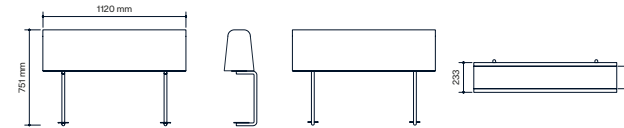

All other materials and colors are offered as a custom order.

Escape 1200x1200

Escape 1600x800

Escape 2400x800

Flush Backrest

Between Backrest

Table