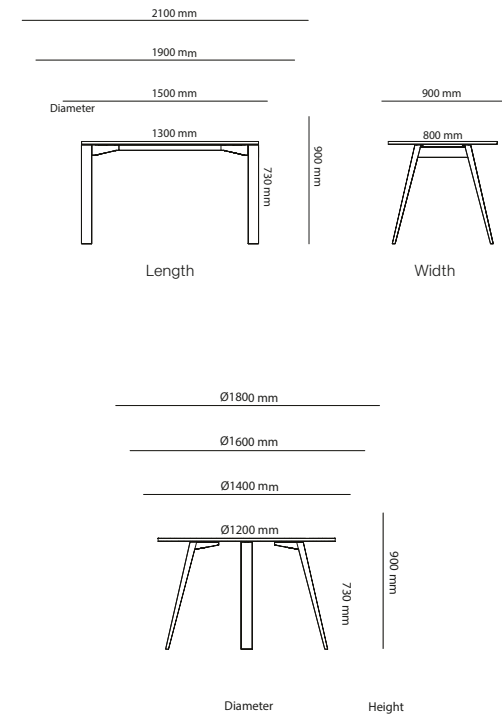

Piece Wood

Laminate	Desktop	HPL	Veneer	Stained Veneer
	Beige	White	Birch	White Ash
White	Light grey	Light grey	Oak	Black
Light grey	Black	Dark grey		
Dark grey		Black		

All other materials and colors are offered separately