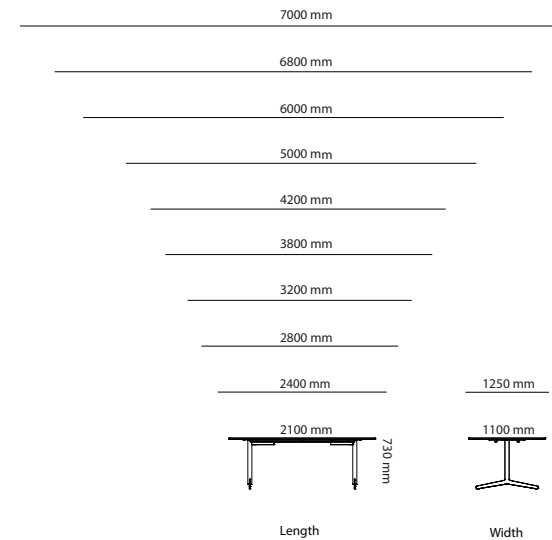

With round corner

SURFACE LAYER/COLOUR

Desktop	HPL	Veneer (Up to 1100 mm width)	Stained Veneer (Up to 1100 mm width)
	White		
Beige	Light grey		
Light grey	Dark grey	Birch	White Ash
Black	Black	Oak	Black
All other materials and colors are offered separately