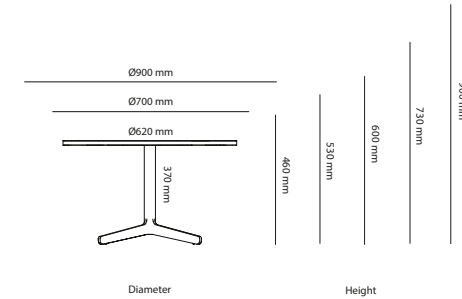

## Options

Cable Management	Price
Cutout for Bi-Box Large	183 kr
Cutout for Powerbox, Bi-Box Small (F)	183 kr
Cutout for Bi-Box Large, 2 pcs	366 kr
Cutout for Powerbox, Bi-Box Small, 2 pcs	366 kr
Cable door Feather	3 625 kr
Cable door Feather, 2 pcs	7 250 kr
Color of Stand	
Misty grey	1 136 kr
Dark Chocolate	1 136 kr
Chrome stand, mid section 1800 mm	2 346 kr
Chrome stand, 2100x1100	3 008 kr
Chrome stand, 2400x1100	3 179 kr
Chrome stand, 3200x1100	4 934 kr
Chrome stand, 2800x1100	4 934 kr
Chrome stand, 3800x1100	5 232 kr
Chrome stand, 4200x1100	5 530 kr

# Feather Table

Length Height

Width

Square/Rectangle

Diameter Height

Round

Length Height

Width

With round corners

Length Width