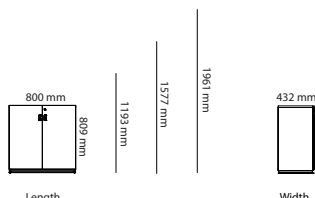

Swing door

SURFACE LAYER/COLOUR

Lacquer	Laminate	Veneer	Stained Veneer
White S 0500-N	White	Birch	White Ash
Black S 9000-N	Light grey	Oak	
	Dark grey		
White S 0500-N	White	Birch	White Ash
Light grey S 2500-N	Light grey	Oak	
Dark grey S 7000-N	Dark grey		
Black S 9000-N			
Sandy grey S 2005-Y50R			
Fern green S 7010-G30Y			
Bay leave S 4020-G30Y			
Petroleum S 7020-B10G			

All other materials and colors are offered separately