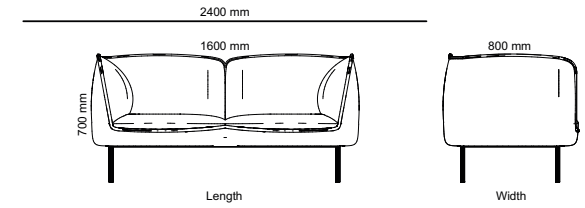

Divided 2-seated & 3-seated sofa