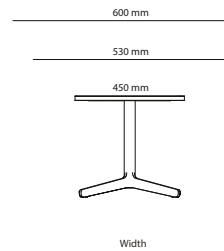

## Table desk Corner

2000 mm to 2400 mm

1600 mm to 1990 mm

Length

## Options

Cable Management	Price
Cutout for Bi-Box Large	183 kr
Cutout for Powerbox, Bi-Box Small (F)	183 kr
Cutout for Bi-Box Large, 2 pcs	366 kr
Cutout for Powerbox, Bi-Box Small, 2 pcs	366 kr
Cable door Feather	3 625 kr
Cable door Feather, 2 pcs	7 250 kr
Color of Stand	
Misty grey	1 136 kr
Dark Chocolate	1 136 kr
Chrome stand, mid section 1800 mm	2 346 kr
Chrome stand, 2100x1100	3 008 kr
Chrome stand, 2400x1100	3 179 kr
Chrome stand, 3200x1100	4 934 kr
Chrome stand, 2800x1100	4 934 kr
Chrome stand, 3800x1100	5 232 kr
Chrome stand, 4200x1100	5 530 kr

# Feather Table

Length Height

Width

Square/Rectangle

Diameter Height

Round

Length Height

Width

With round corners

Length Width