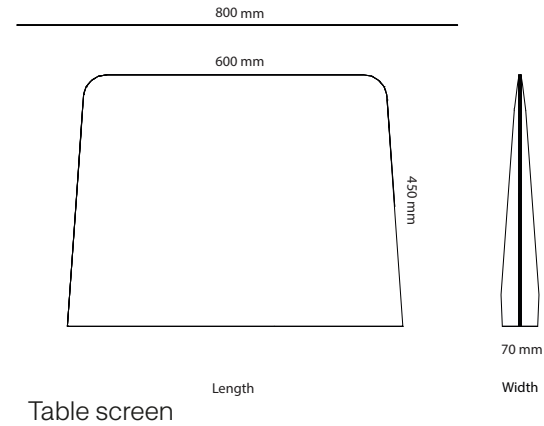

### Fabrics

<b>Price Group 1</b>	Feldt
<b>Price Group 2</b>	Blazer Lite
<b>Price Group 3</b>	Divina MD

All other materials and colors are offered as a custom order.

<b>Art.no.</b>	<b>Screen</b>	<b>PG1</b>	<b>PG2</b>	<b>PG3</b>
47B12H13	Ease screen W:1260mm H:1300mm	10 272 kr	11 001 kr	14 570 kr
47B8H13	Ease screen W:840mm H:1300mm	5 787 kr	7 053 kr	10 385 kr
<b>Table Screen</b>				
47A6H4	Ease table screen W:600mm H:450mm	3 500 kr	3 879 kr	4 633 kr
47A8H4	Ease table screen W:800mm H:450mm	3 720 kr	4 289 kr	5 044 kr