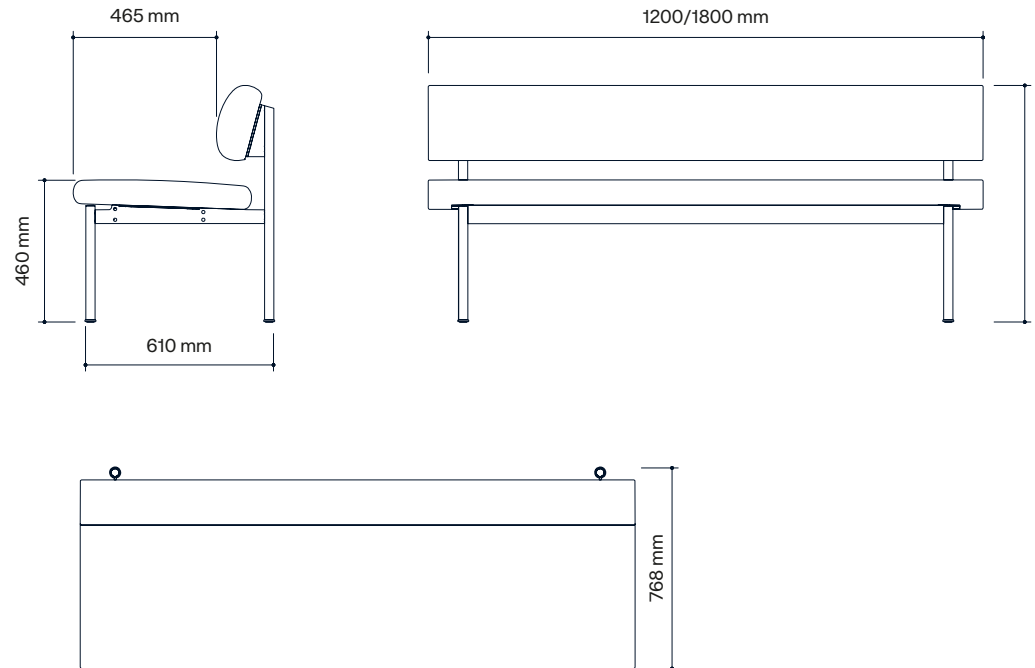

Everlong Sofa

Color & Trim

	Fabrics	Powder Coating
Price Group 1	Event Era	White Silver Black
Price Group 2	Quest Select Sumi Ally Hello Cura Grain Reflect	Chrome Lacquer Misty Grey Dark Chocolate Fern Green Coastal Blue Vermilion Red
Price Group 3	Main Line Flax Re-Wool Remix 3 Node Capture Moore Acton Hestan Auckland Foster	
Price Group 4	Ritz Hallingdal 65 Steelcut Trio 3 Divina MD Debut Rami Wolin	
Leather	Elmosoft Leather	

All other materials and colors are offered as a custom order.