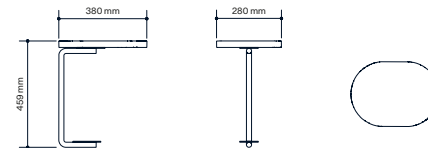

All other materials and colors are offered as a custom order.

Escape 1200x1200

Escape 1600x800

Escape 2400x800

Flush Backrest

Between Backrest

Table