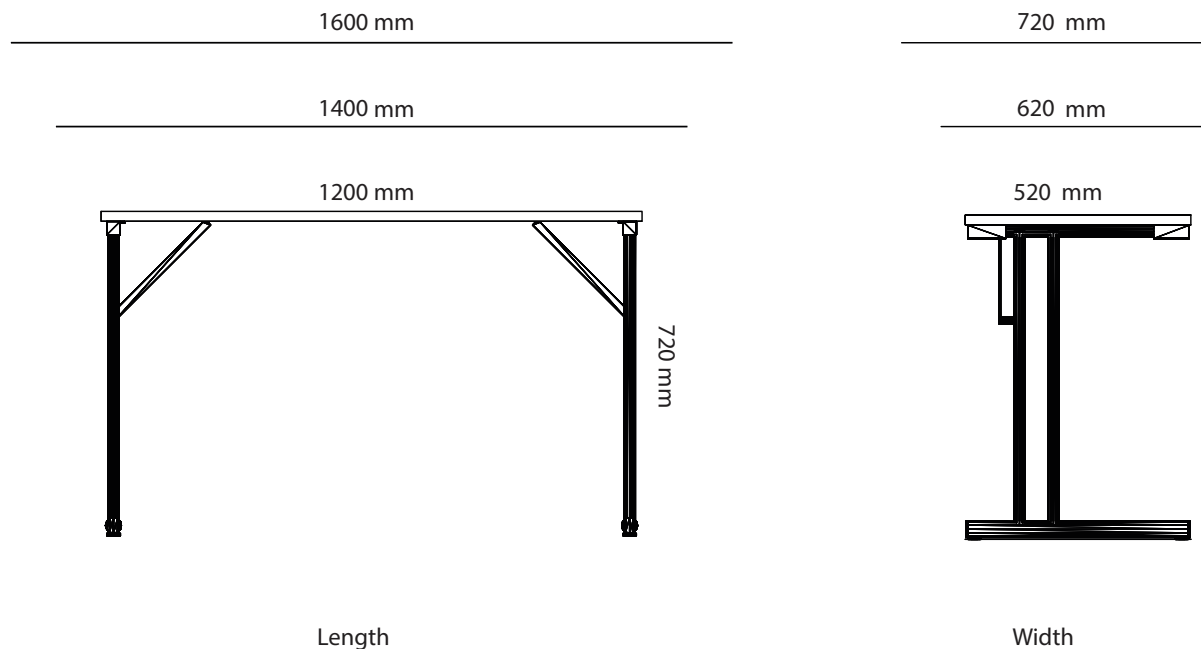

Allround Table

SURFACE LAYER/COLOUR

Desktop	Laminate	Veneer
Beige	White	Birch
Light grey	Light grey	
Black	Dark grey	

All other materials and colors are offered separately