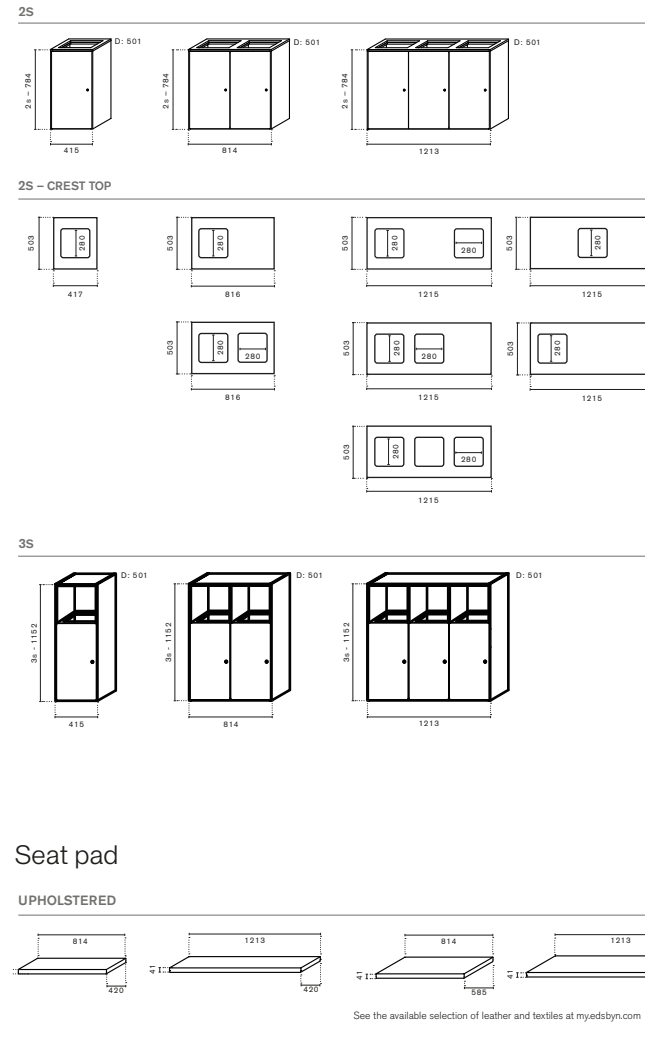

## Waste sorting

Art.no.	Open	Laminate group 1	Laminate group 2	Lacquer	Veneer	Stained Veneer
70A121H1A	Shape storage (open) W:1213mm H:1s D:415mm	2 991 kr	3 591 kr	3 881 kr	6 641 kr	7 366 kr
70A121H1B	Shape storage (open) W:1213mm H:1s D:485mm	3 170 kr	3 770 kr	4 060 kr	6 820 kr	7 545 kr
70A121H1C	Shape storage (open) W:1213mm H:1s D:580mm	3 353 kr	3 953 kr	4 243 kr	7 003 kr	7 728 kr
70A121H2A	Shape storage (open) W:1213mm H:2s D:415mm	3 518 kr	4 268 kr	4 668 kr	8 393 kr	9 218 kr
70A121H2B	Shape storage (open) W:1213mm H:2s D:485mm	3 750 kr	4 500 kr	4 900 kr	8 625 kr	9 450 kr
70A121H2C	Shape storage (open) W:1213mm H:2s D:580mm	3 975 kr	4 725 kr	5 125 kr	8 850 kr	9 675 kr
70A121H3A	Shape storage (open) W:1213mm H:3s D:415mm	4 094 kr	4 972 kr	5 444 kr	9 844 kr	10 694 kr
70A121H3B	Shape storage (open) W:1213mm H:3s D:485mm	4 380 kr	5 258 kr	5 730 kr	10 130 kr	10 980 kr
70A121H3C	Shape storage (open) W:1213mm H:3s D:580mm	4 667 kr	5 545 kr	6 017 kr	10 417 kr	11 267 kr
70A121H4A	Shape storage (open) W:1213mm H:4s D:415mm	4 749 kr	5 759 kr	6 249 kr	11 349 kr	12 399 kr
70A121H4B	Shape storage (open) W:1213mm H:4s D:485mm	5 080 kr	6 090 kr	6 580 kr	11 680 kr	12 730 kr
70A121H4C	Shape storage (open) W:1213mm H:4s D:580mm	5 414 kr	6 424 kr	6 914 kr	12 014 kr	13 064 kr
70A41H2A	Shape storage (open) W:415mm H:2s D:415mm	1 684 kr	2 129 kr	2 384 kr	4 544 kr	4 984 kr
70A41H2B	Shape storage (open) W:415mm H:2s D:485mm	1 750 kr	2 195 kr	2 450 kr	4 610 kr	5 050 kr
70A41H2C	Shape storage (open) W:415mm H:2s D:580mm	1 815 kr	2 260 kr	2 515 kr	4 675 kr	5 115 kr
70A41H3A	Shape storage (open) W:415mm H:3s D:415mm	1 898 kr	2 448 kr	2 748 kr	5 038 kr	5 798 kr
70A41H3B	Shape storage (open) W:415mm H:3s D:485mm	1 980 kr	2 530 kr	2 830 kr	5 120 kr	5 880 kr
70A41H3C	Shape storage (open) W:415mm H:3s D:580mm	2 059 kr	2 609 kr	2 909 kr	5 199 kr	5 959 kr
70A41H4A	Shape storage (open) W:415mm H:4s D:415mm	2 131 kr	2 731 kr	3 081 kr	6 061 kr	6 631 kr
70A41H4B	Shape storage (open) W:415mm H:4s D:485mm	2 230 kr	2 830 kr	3 180 kr	6 160 kr	6 730 kr
70A41H4C	Shape storage (open) W:415mm H:4s D:580mm	2 331 kr	2 931 kr	3 281 kr	6 261 kr	6 831 kr
70A41H5A	Shape storage (open) W:415mm H:5s D:415mm	2 401 kr	3 051 kr	3 151 kr	5 801 kr	6 151 kr
70A41H5B	Shape storage (open) W:415mm H:5s D:485mm	2 520 kr	3 170 kr	3 270 kr	5 920 kr	6 270 kr
70A41H5C	Shape storage (open) W:415mm H:5s D:580mm	2 636 kr	3 286 kr	3 386 kr	6 036 kr	6 386 kr
70A81H1A	Shape storage (open) W:814mm H:1s D:415mm	1 801 kr	2 161 kr	2 341 kr	4 141 kr	4 501 kr
70A81H1B	Shape storage (open) W:814mm H:1s D:485mm	1 930 kr	2 290 kr	2 470 kr	4 270 kr	4 630 kr
70A81H1C	Shape storage (open) W:814mm H:1s D:580mm	2 063 kr	2 423 kr	2 603 kr	4 403 kr	4 763 kr