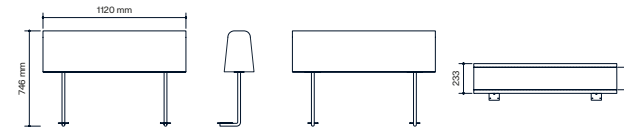

All other materials and colors are offered as a custom order.

Escape 1200x1200

Escape 1600x800

Escape 2400x800

Flush Backrest

Between Backrest

Table