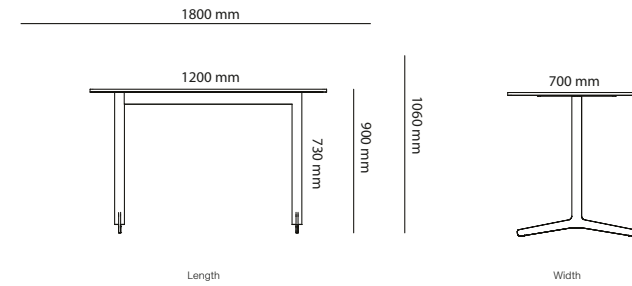

## Options

Cable Management	Price
Cutout for Bi-Box Large	183 kr
Cutout for Powerbox, Bi-Box Small (F)	183 kr
Cutout for Bi-Box Large, 2 pcs	366 kr
Cutout for Powerbox, Bi-Box Small, 2 pcs	366 kr
Cable door Feather	3 625 kr
Cable door Feather, 2 pcs	7 250 kr
Color of Stand	
Misty grey	1 136 kr
Dark Chocolate	1 136 kr
Chrome stand, mid section 1800 mm	2 346 kr
Chrome stand, 2100x1100	3 008 kr
Chrome stand, 2400x1100	3 179 kr
Chrome stand, 3200x1100	4 934 kr
Chrome stand, 2800x1100	4 934 kr
Chrome stand, 3800x1100	5 232 kr
Chrome stand, 4200x1100	5 530 kr

# Feather Table

Length Height

Width

Square/Rectangle

Diameter Height

Round

Length Height

Width

With round corners

Length Width