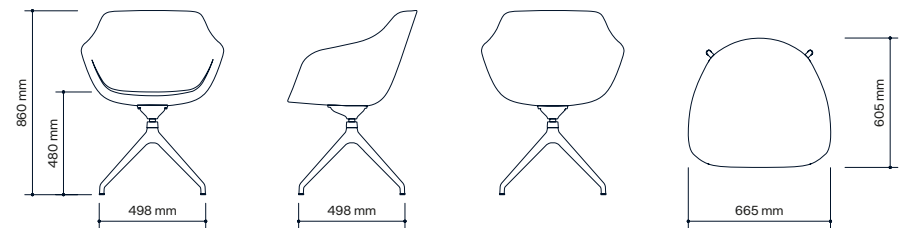

All other materials and colors are offered as a custom order.

Eski Chair 4-leg

Eski Swivel Chair 4-feet

Eski Swivel Chair 4-star