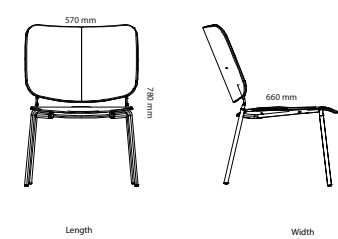

Feather lounge (Price quoted on request)