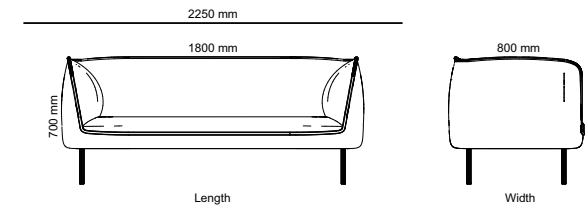

2-seated & 3-seated sofa

All other materials and colors are offered as a custom order.