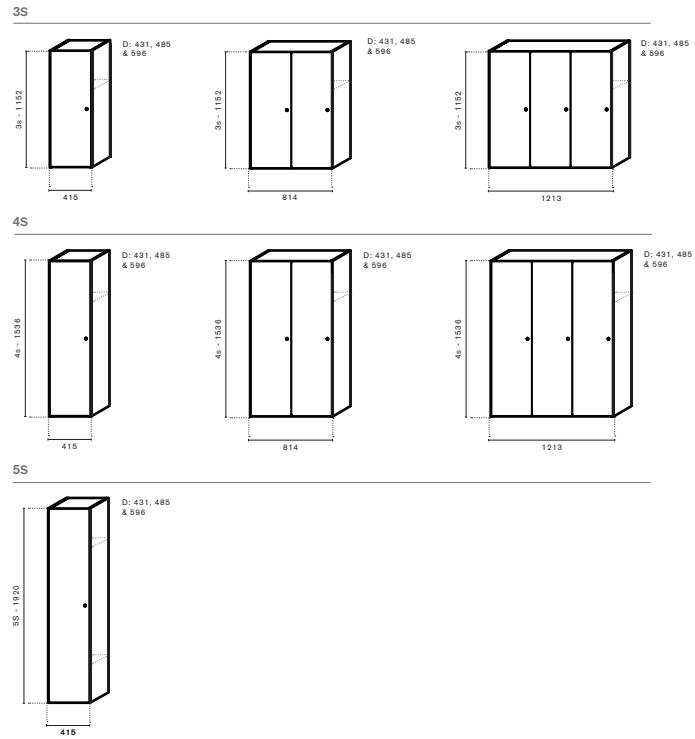

## Waste sorting

Art.no.	Open	Laminate group 1	Laminate group 2	Lacquer	Veneer	Stained Veneer
70A121H1A	Shape storage (open) W:1213mm H:1s D:415mm	2 991 kr	3 591 kr	3 881 kr	6 641 kr	7 366 kr
70A121H1B	Shape storage (open) W:1213mm H:1s D:485mm	3 170 kr	3 770 kr	4 060 kr	6 820 kr	7 545 kr
70A121H1C	Shape storage (open) W:1213mm H:1s D:580mm	3 353 kr	3 953 kr	4 243 kr	7 003 kr	7 728 kr
70A121H2A	Shape storage (open) W:1213mm H:2s D:415mm	3 518 kr	4 268 kr	4 668 kr	8 393 kr	9 218 kr
70A121H2B	Shape storage (open) W:1213mm H:2s D:485mm	3 750 kr	4 500 kr	4 900 kr	8 625 kr	9 450 kr
70A121H2C	Shape storage (open) W:1213mm H:2s D:580mm	3 975 kr	4 725 kr	5 125 kr	8 850 kr	9 675 kr
70A121H3A	Shape storage (open) W:1213mm H:3s D:415mm	4 094 kr	4 972 kr	5 444 kr	9 844 kr	10 694 kr
70A121H3B	Shape storage (open) W:1213mm H:3s D:485mm	4 380 kr	5 258 kr	5 730 kr	10 130 kr	10 980 kr
70A121H3C	Shape storage (open) W:1213mm H:3s D:580mm	4 667 kr	5 545 kr	6 017 kr	10 417 kr	11 267 kr
70A121H4A	Shape storage (open) W:1213mm H:4s D:415mm	4 749 kr	5 759 kr	6 249 kr	11 349 kr	12 399 kr
70A121H4B	Shape storage (open) W:1213mm H:4s D:485mm	5 080 kr	6 090 kr	6 580 kr	11 680 kr	12 730 kr
70A121H4C	Shape storage (open) W:1213mm H:4s D:580mm	5 414 kr	6 424 kr	6 914 kr	12 014 kr	13 064 kr
70A41H2A	Shape storage (open) W:415mm H:2s D:415mm	1 684 kr	2 129 kr	2 384 kr	4 544 kr	4 984 kr
70A41H2B	Shape storage (open) W:415mm H:2s D:485mm	1 750 kr	2 195 kr	2 450 kr	4 610 kr	5 050 kr
70A41H2C	Shape storage (open) W:415mm H:2s D:580mm	1 815 kr	2 260 kr	2 515 kr	4 675 kr	5 115 kr
70A41H3A	Shape storage (open) W:415mm H:3s D:415mm	1 898 kr	2 448 kr	2 748 kr	5 038 kr	5 798 kr
70A41H3B	Shape storage (open) W:415mm H:3s D:485mm	1 980 kr	2 530 kr	2 830 kr	5 120 kr	5 880 kr
70A41H3C	Shape storage (open) W:415mm H:3s D:580mm	2 059 kr	2 609 kr	2 909 kr	5 199 kr	5 959 kr
70A41H4A	Shape storage (open) W:415mm H:4s D:415mm	2 131 kr	2 731 kr	3 081 kr	6 061 kr	6 631 kr
70A41H4B	Shape storage (open) W:415mm H:4s D:485mm	2 230 kr	2 830 kr	3 180 kr	6 160 kr	6 730 kr
70A41H4C	Shape storage (open) W:415mm H:4s D:580mm	2 331 kr	2 931 kr	3 281 kr	6 261 kr	6 831 kr
70A41H5A	Shape storage (open) W:415mm H:5s D:415mm	2 401 kr	3 051 kr	3 151 kr	5 801 kr	6 151 kr
70A41H5B	Shape storage (open) W:415mm H:5s D:485mm	2 520 kr	3 170 kr	3 270 kr	5 920 kr	6 270 kr
70A41H5C	Shape storage (open) W:415mm H:5s D:580mm	2 636 kr	3 286 kr	3 386 kr	6 036 kr	6 386 kr
70A81H1A	Shape storage (open) W:814mm H:1s D:415mm	1 801 kr	2 161 kr	2 341 kr	4 141 kr	4 501 kr
70A81H1B	Shape storage (open) W:814mm H:1s D:485mm	1 930 kr	2 290 kr	2 470 kr	4 270 kr	4 630 kr
70A81H1C	Shape storage (open) W:814mm H:1s D:580mm	2 063 kr	2 423 kr	2 603 kr	4 403 kr	4 763 kr