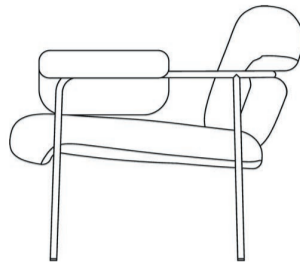

Bollo Armchair

Armchair in fabric/leather/sheepskin with metal base available in RAL 1013, 7021, 9005 and 9010. Designed with Andreas Engesvik.

Price	C.O.M.	Cat A	Cat B	Cat C	Cat D	Cat E	Cat F	Cat G	Cat H	Cat I	Cat J	Sheepskin	Sevilla	Vintage	Elmosoft/ Elmotique/ Elmovintage	Dunes/ Spectrum
Fabric/leather/sheepskin and metal base.																
	16135	16135	16520	16965	17575	18615	19230	20055	21335	22500	26150	31655	20870	22910	23855	28250
Supplement other RAL classic color/pc, 1-4 pcs																
	1310															
Supplement other RAL classic color/pc, 5-10 pcs																
	1135															
Supplement other RAL classic color/pc >10 pcs																
	Ask for quote															

Variant	Fabric Required 140/150 cm	Width cm	Depth cm	Height cm	Seat height cm	Seat depth cm	Armrest height cm	Volume (m³)
Fabric/leather/sheepskin and metal base.	2.4	81	81	71	42.5	54	62	0.5

Boxlike

A versatile sofa with a tight footprint and supportive seating position. Available in two sizes. Designed with Anna von Schewen.