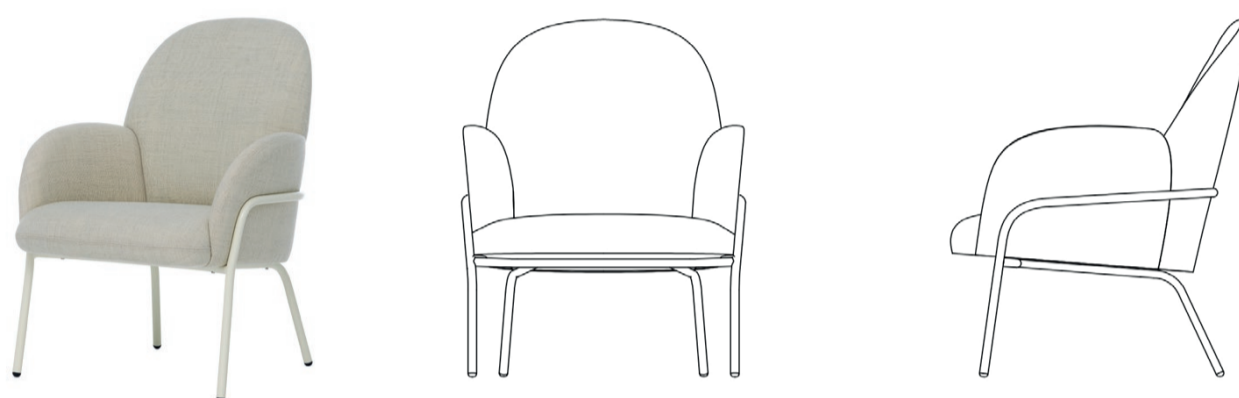

Variant	Fabric Required 140/150 cm	Width cm	Depth cm	Height cm	Seat height cm	Seat depth cm	Armrest height cm	Volume (m³)
1,5-seat with armrest + 1,5-seat without armrest + 1,5-seat with armrest	15.9	284	90	73	41	60	73	2.12
Chaise lounge large + 1-seat without armrest + 1,5-seat with armrest	16.8	261	127	73	41	60	73	2.33
Chaise lounge small + 1-seat without armrest + 1,5-seat without armrest + 1,5-seat with armrest	21.3	351	127	73	41	60	73	2.91
Chaise lounge large + 1,5-seat with armrest	12.3	199	120	73	41	60	73	1.81

Sling Armchair

Armchair in fabric/leather, with metal frame. Frame available in RAL 1013, 7021, 9005 and 9010. Designed with Note.

Price	C.O.M.	Cat A	Cat B	Cat C	Cat D	Cat E	Cat F	Cat G	Cat H	Cat I	Cat J	Sevilla	Vintage	Elmosoft/ Elmotique/ Elmovintage	Dunes/ Spectrum
Fabric/leather, with metal tube frame.															
	14715	14715	15155	15650	16340	17510	18200	19125	20570	21880	25985	18560	20880	21910	26905
Supplement other RAL classic color/pc, 1-4 pcs															
1310															
Supplement other RAL classic color/pc, 5-10 pcs															
1135															
Supplement other RAL classic color/pc >10 pcs															
Ask for quote															

Variant	Fabric Required 140/150 cm	Width cm	Depth cm	Height cm	Seat height cm	Seat depth cm	Armrest height cm	Volume (m³)
Fabric/leather, with metal tube frame.	2.7	67	75	89	43	52	61	0.54