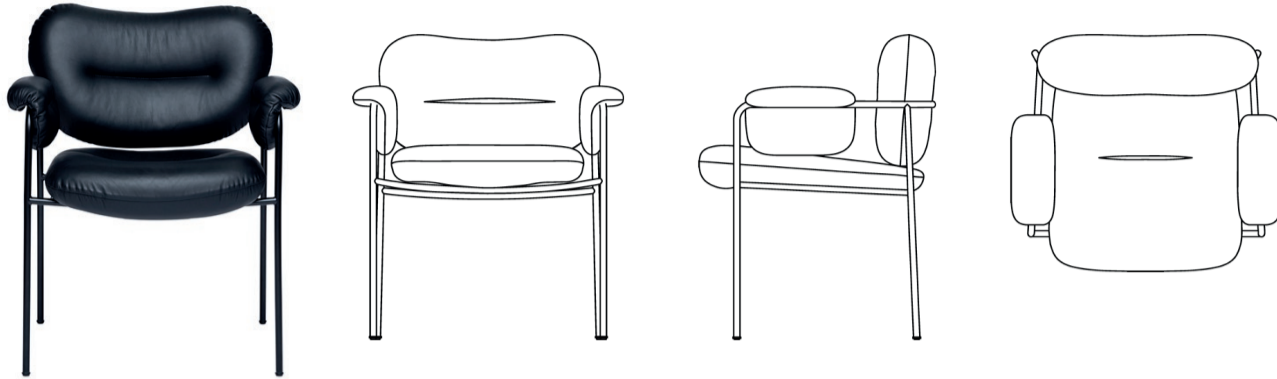

Bollo Dining Chair (previously Spisolini)

Dining chair (previously Spisolini) in fabric/leather/sheepskin with metal base available in RAL 1013, 7021, 9005 and 9010. Designed with Andreas Engesvik.

Price	C.O.M.	Cat A	Cat B	Cat C	Cat D	Cat E	Cat F	Cat G	Cat H	Cat I	Cat J	Sheepskin	Sevilla	Vintage	Elmosoft/ Elmotique/ Elmovintage	Dunes/ Spectrum
Fabric/leather/sheepskin w. metal base.																
	12670	12670	12930	13225	13630	14325	14735	15285	16140	16915	19350	28735	15760	17175	17725	20755
Supplement other RAL classic color/pc, 1-4 pcs																
	1310															
Supplement other RAL classic color/pc, 5-10 pcs																
	1135															
Supplement other RAL classic color/pc >10 pcs																
	Ask for quote															