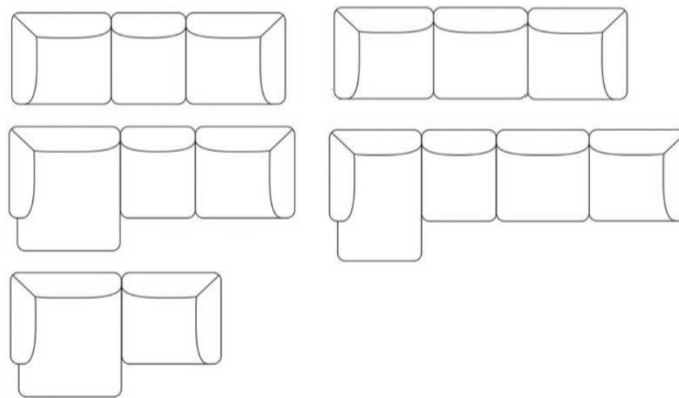

C.O.M.	Cat A	Cat B	Cat C	Cat D	Cat E	Cat F	Cat G	Cat H	Cat I	Cat J	Sevilla	Vintage	Elmosoft/ Elmotique/ Elmovintage	Dunes/ Spectrum
1,5-seat with armrest + 1-seat without armrest + 1,5-seat with armrest														
59665	59665	62230	65165	69205	76105	80180	85630	94120	101840	126025	104800	122265	132520	170675
1,5-seat with armrest + 1,5-seat without armrest + 1,5-seat with armrest														
60210	60210	62775	65715	69750	76650	80725	86175	94670	102385	126570	106510	124035	134380	172675
Chaise lounge large + 1-seat without armrest + 1,5-seat with armrest														
65045	65045	67755	70860	75125	82415	86720	92480	101455	109610	135165	111915	129845	140435	179615
Chaise lounge small + 1-seat without armrest + 1,5-seat without armrest + 1,5-seat with armrest														
81545	81545	84985	88920	94330	103570	109030	116335	127710	138050	170450	140615	163470	176195	225970
Chaise lounge large + 1,5-seat with armrest														
48605	48605	50590	52865	55985	61325	64475	68695	75265	81235	99945	84925	97990	106535	135260

Variant	Fabric Required 140/150 cm	Width cm	Depth cm	Height cm	Seat height cm	Seat depth cm	Armrest height cm	Volume (m³)
1,5-seat with armrest + 1-seat without armrest + 1,5-seat with armrest	15.9	268	90	73	41	60	73	1.98