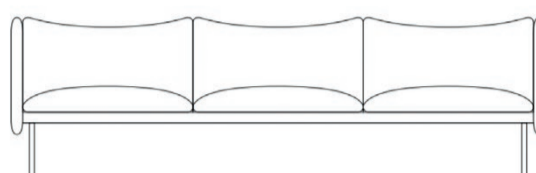

Tiki 3-seat

3-seat sofa in fixed fabric/leather cover, with metal tube frame. Frame available in RAL 1013, 7021, 9005 and 9010.
Designed with Andreas Engesvik.

Price	C.O.M.	Cat A	Cat B	Cat C	Cat D	Cat E	Cat F	Cat G	Cat H	Cat I	Cat J	Sevilla	Vintage	Elmosoft/ Elmotique/ Elmovintage	Dunes/ Spectrum
Fabric/leather, metal legs.															
	43200	43200	45700	48565	52500	59225	63195	68510	76790	84315	107890	60760	71230	79675	103050
Supplement other RAL classic color/pc, 1-4 pcs															
	1310														
Supplement other RAL classic color/pc, 5-10 pcs															
	1135														
Supplement other RAL classic color/pc >10 pcs															
	Ask for quote														
Supplement wooden cargo box for CTN shipment															
	3515														

Variant	Fabric Required 140/150 cm	Width cm	Depth cm	Height cm	Seat height cm	Seat depth cm	Volume (m³)
Fabric/leather, metal legs.	15.5	236	93	77	40	58	2.38

Tondo Lounge Chair

Lounge chair in fabric/leather and with metal/wooden base. Metal base available in RAL 1013, 7021, 9005 and 9010.
Designed with Stefan Borselius.