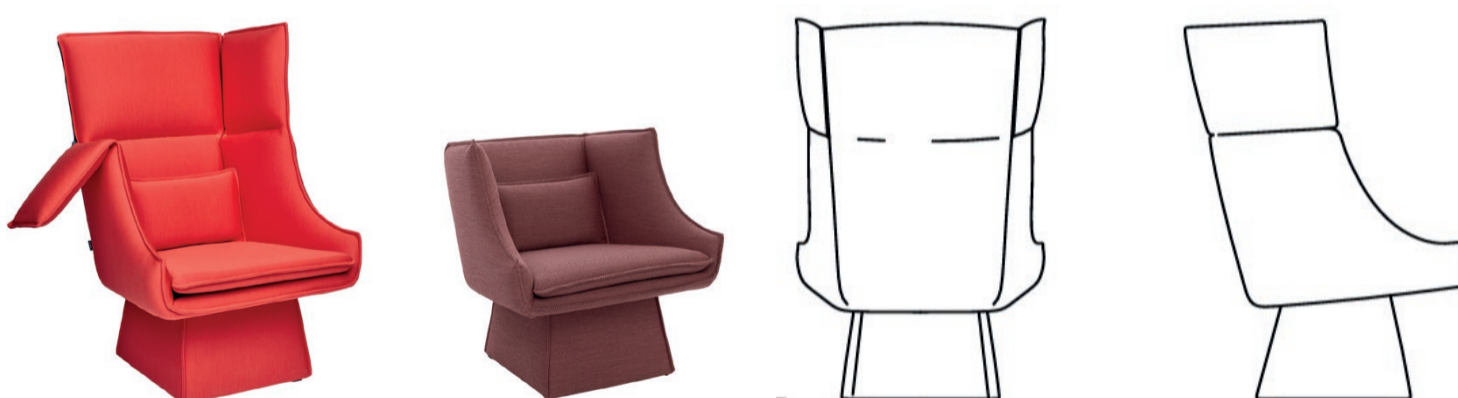

C.O.M.	Cat A	Cat B	Cat C	Cat D	Cat E	Cat F	Cat G	Cat H	Cat I	Cat J
Low										
16040	16040	16655	17355	18320	19970	20945	22250	24275	26120	31900
High										
20680	20680	21470	22375	23620	25745	27000	28680	31300	33680	41130

Variant	Fabric Required 140/150 cm	Width cm	Depth cm	Height cm	Seat height cm	Seat depth cm	Volume (m³)
Low	3.8	81	80	80	44	48	0.6
High	4.9	81	89	116	44	48	0.9