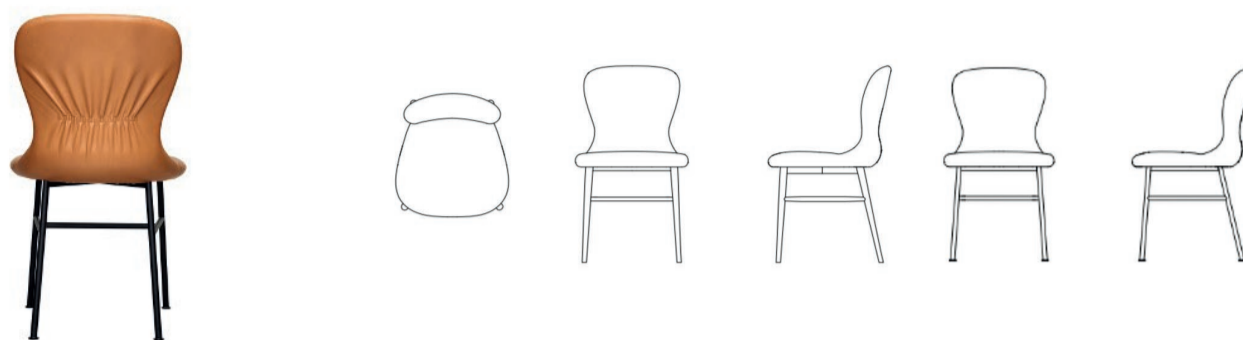

Myko Chair

Chair with moulded seat in fabric/leather, metal/wooden/wheel base. Available in Fogia's standard stains and RAL 9005. Designed with Stefan Borselius.

C.O.M.	Cat A	Cat B	Cat C	Cat D	Cat E	Cat F	Cat G	Cat H	Cat I	Cat J	Sevilla	Vintage	Elmosoft/ Elmotique/ Elmovintage	Dunes/ Spectrum
Seat in fabric/leather, metal base														
6225	6225	6415	6640	6945	7465	7770	8185	8825	9405	11230	8510	9260	10330	12100
Seat in fabric/leather, wooden legs														
7655	7655	7850	8070	8375	8895	9200	9615	10255	10835	12660	9945	10690	11760	13530

Variant	Fabric Required 140/150 cm	Width cm	Depth cm	Height cm	Seat height cm	Seat depth cm	Volume (m³)
Seat in fabric/leather, metal base	1.2	48	53	83	45	42	0.26
Seat in fabric/leather, wooden legs	1.2						0.26