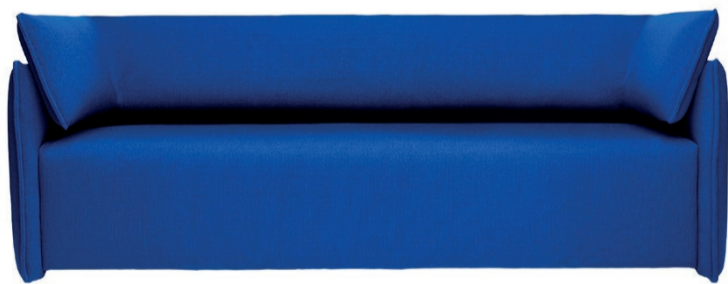

C.O.M.	Cat A	Cat B	Cat C	Cat D	Cat E	Cat F	Cat G	Cat H	Cat I	Cat J
2-seat										
26450	26450	27820	29395	31550	35240	37420	40330	44870	49000	61925
3-seat										
33655	33655	35220	37015	39475	43685	46170	49500	54680	59385	74140

Variant	Fabric Required 140/150 cm	Width cm	Depth cm	Height cm	Seat height cm	Seat depth cm	Armrest height cm	Volume (m³)
2-seat	8.5	170	78	80	43	54	80	1.1
3-seat	9.7	215	78	80	43	54	80	1.4