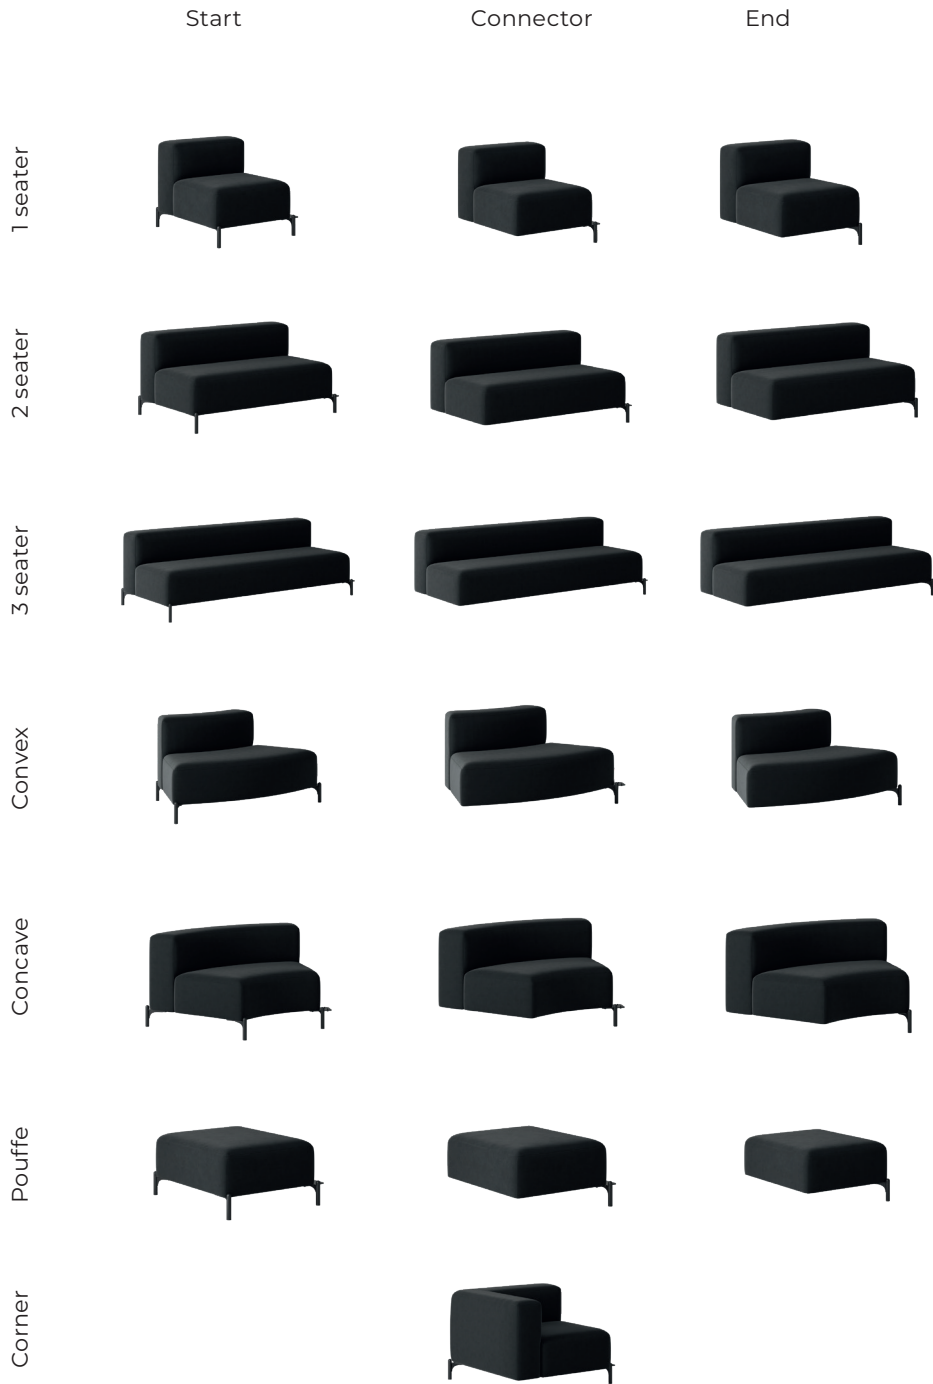

Modules overview