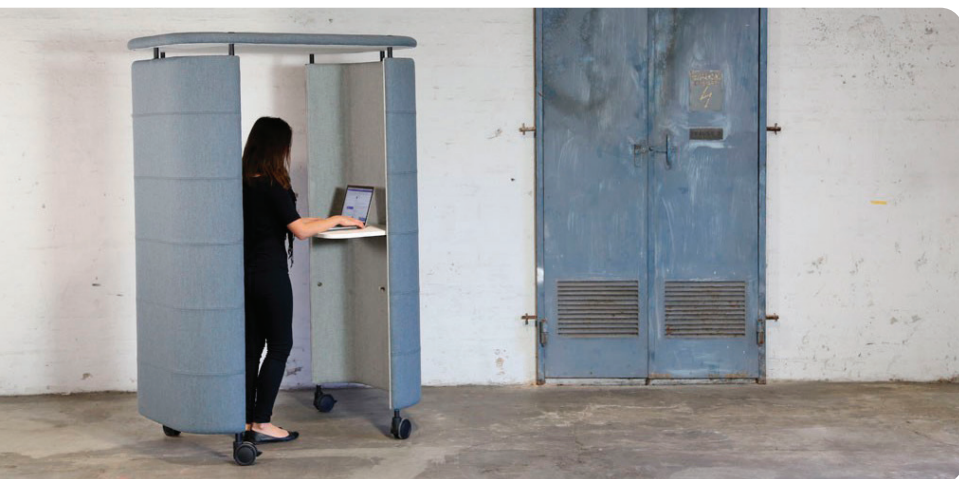

För datainformation, certifikat och produktbeskrivning, se vår webbplats www.oceefour.com

- Tillgänglig i två storlekar
- Två olika bordshöjder

		Mått (mm)	Grupp	Pris
	62000 Inno Pod Inkl. bordsskiva 81 x 49 cm		1	27.037
			2	28.584
	62001 Inno Pod Inkl. bordsskiva 81 x 118 cm		1	28.485
			2	30.032
	62003 Inno Pod Big Inkl. bordsskiva 81 x 180 cm		1	35.504
			2	37.279

Tillbehör		Mått (mm)	Bordsskiva	Pris
	62100 Bordsskiva (1 stolupphängning kan monteras)		07 ●	2.593
			08 ●	
			09 ●	
62101 Bordsskiva (1 stolupphängning kan monteras)		07 ●	5.985	
		08 ●		
		09 ●		
62103 Bordsskiva (Stolupphängning kan inte monteras)		07 ●	9.651	
		08 ●		
		09 ●		
	CS1 Stolupphängning till FourCast2 Four, FourCast2 Line, FourSure 44, FourSure 88, FourSure 11, FourSure 99, Four Stools, Four Seating Benches			255
	CS2 Stolupphängning till Four Cast Wheeler, Four Sure 66			255