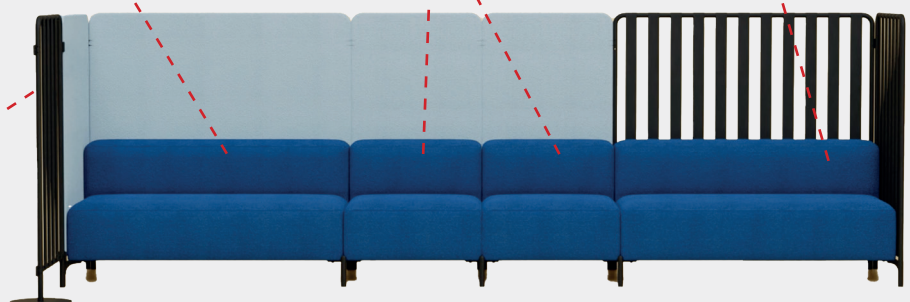

Configuration Example 3

Panel, Add on
Open frame + straps
W700xH1370