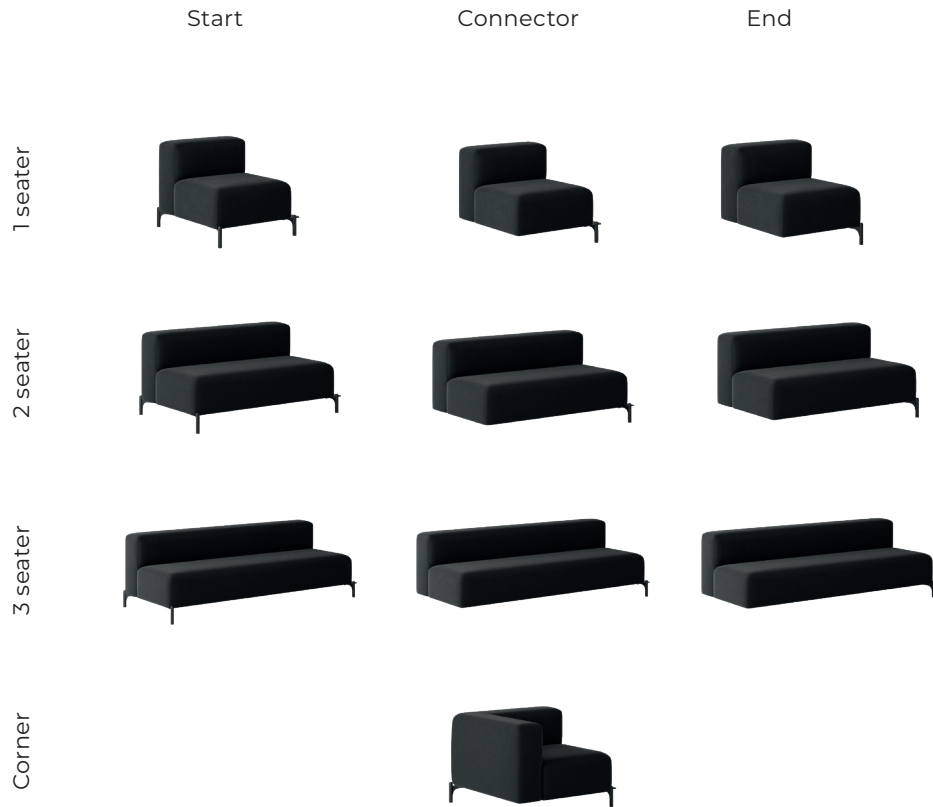

Modules overview