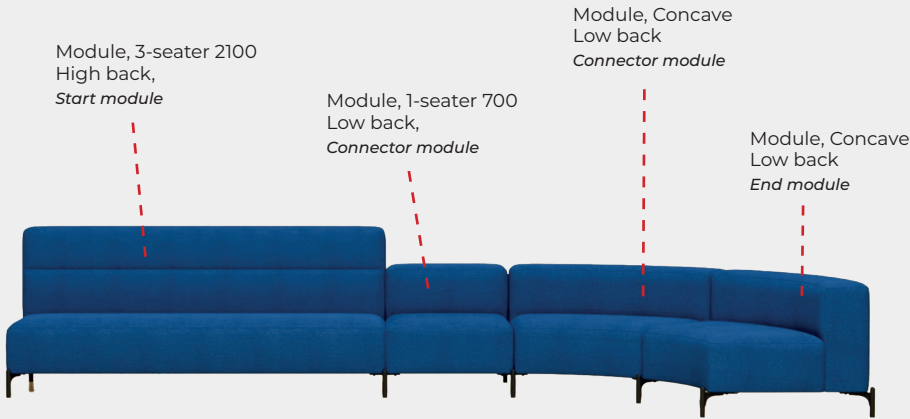

Configuration Example 1