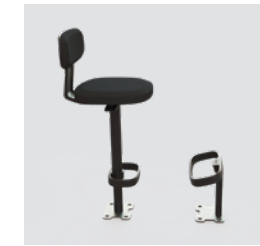

FRAMERY ONE

FRAMERY ONE HEIGHT ADJUSTABLE CHAIR Add a height adjustable chair with two footrests and a back rest. The seat is custom-tailored for Framery One.