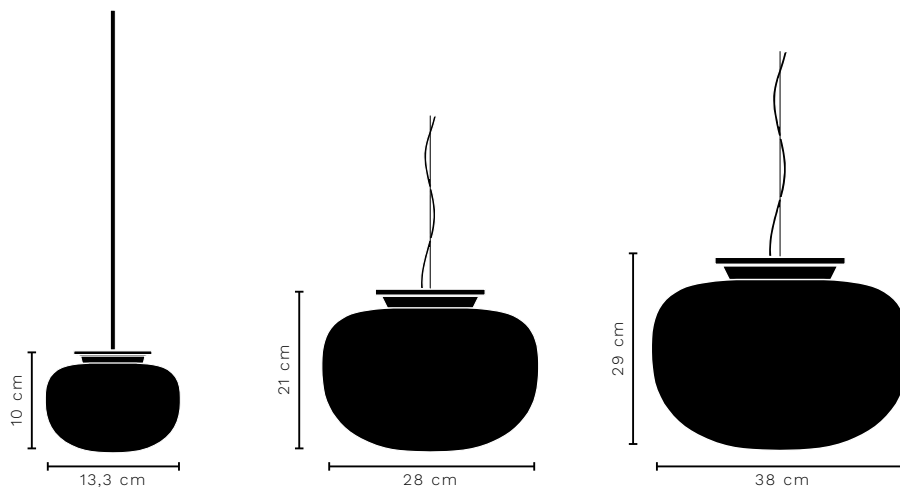

SUPERNATE PENDANT Ø13,3 + Ø28 + Ø38

DESIGNED BY JONAS WAGELL

ITEM NO.	COLOUR/FINISH	DETAILS	COLLI QTY.	LEAD TIME	SEK EXCL VAT	SEK INCL VAT
135885	● Opal White/Black	Pendant Ø13,3 300 cm black rubber cord	1 pc.	Stock item	1276	1595
135886	● Opal White/Black	Pendant Ø28 300 cm black rubber cord with steel wire	1 pc.	Stock item	2636	3295
135887	● Opal White/Black	Pendant Ø38 300 cm black rubber cord with steel wire	1 pc.	Stock item	4276	5345

Test & Certifications

CE

Light Source

Ø13,3: G9 230V MAX 2,5W
Ø28: E27 230V MAX 15W
Ø38: E27 230V MAX 15W

Bulb not included

Packaging Dimensions

Ø13,3: 21,5 x 21,5 x 25,5 cm
Ø28: 34 x 34 x 37 cm
Ø38: 43,5 x 43,5 x 43,5 cm

Net Weight

Ø13,3: 0,70 kg
Ø28: 2,20 kg
Ø38: 3,90 kg