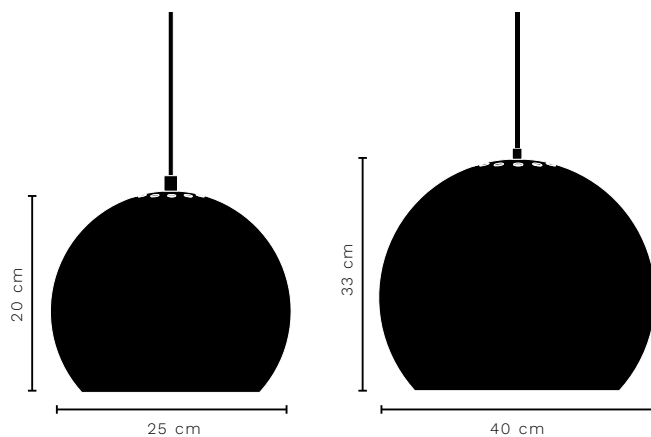

Test & Certifications
CE

Light Source
Ø12: E14 230V MAX 25W
Ø12 wood: G9 230V MAX 30W

Bulb not included

Packaging Dimensions
13 x 13 x 16 cm

Net Weight
Ø12: 0,41 kg
Ø12 wood: 0,60 kg

BALL Ø18

DESIGNED BY BENNY FRANDSEN

Test & Certifications
CE

Light Source
E27 230V MAX 25W

Packaging Dimensions
18 x 18 x 16 cm

Bulb not included

Net Weight
0,7 kg

BALL Ø25 + Ø40

DESIGNED BY BENNY FRANDSEN

WATCH LAMP ONLINE