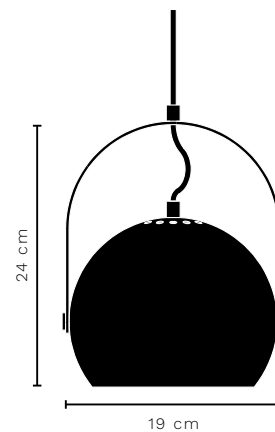

BALL HANDLE Ø18

DESIGNED BY BENNY FRANDSEN

WATCH LAMP ONLINE

ITEM NO.	COLOUR/FINISH	DETAILS	COLLI QTY.	LEAD TIME	SEK EXCL VAT	SEK INCL VAT
100319	● Matt Black	Pendant Ø18 300 cm black fabric cord	1 pc.	Stock item	1396	1745

Test & Certifications
CE

Light Source
E27 230V MAX 40W

Packaging Dimensions
20 x 20 x 26 cm

Bulb not included

Net Weight
0,8 kg