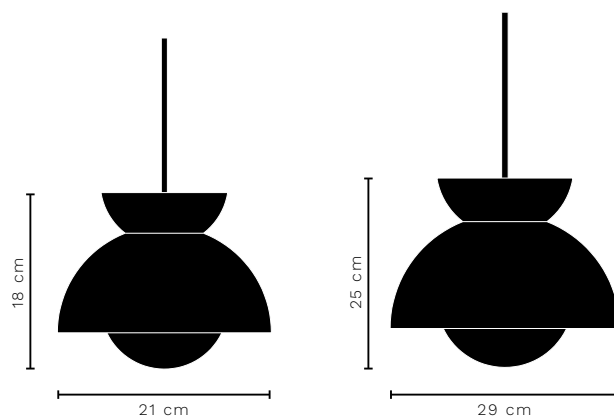

Test & Certifications

CE

Light Source

Table: E14 230V MAX 40W
Wall: E14 230V MAX 40W

Bulb not included

Packaging Dimensions

Table: 18 x 19,5 x 49 cm
Wall: 18 x 19,5 x 49 cm

Net Weight

Test & Certifications
CE

Light Source
G13 230V LED max 18W

Packaging Dimensions
8 x 165 x 12 cm

Bulb not included

Net Weight
6,00 kg

BUTTERFLY PENDANT Ø21 + Ø29

DESIGNED BY TONI RIE

WATCH LAMP ONLINE