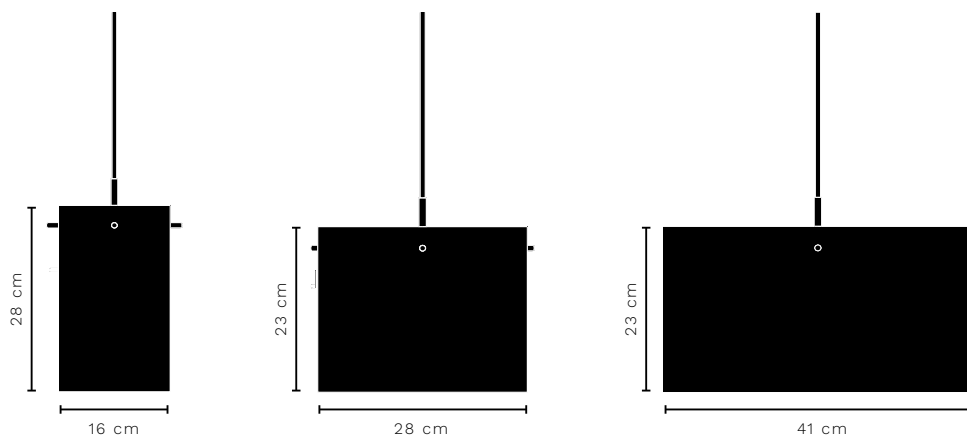

FM1954 PENDANT Ø16 + Ø28 + Ø41

DESIGNED BY FRIIS & MOLTKE

WATCH LAMP ONLINE

ITEM NO.	COLOUR/FINISH	DETAILS	COLLI QTY.	LEAD TIME	SEK EXCL VAT	SEK INCL VAT
128908	● Matt Black structure	Pendant Ø16 300 cm black fabric cord	1 pc.	Stock item	2516	3145
128911	● Matt Grey structure	Pendant Ø16 300 cm black fabric cord	1 pc.	Stock item	2516	3145
128909	● Matt White structure	Pendant Ø16 300 cm black fabric cord	1 pc.	Stock item	2516	3145
136659	● Oak	Pendant Ø16 300 cm black fabric cord	1 pc.	Stock item	3116	3895
136660	● Walnut	Pendant Ø16 300 cm black fabric cord	1 pc.	Stock item	3116	3895
128913	● Matt Black structure	Pendant Ø28 300 cm black fabric cord	1 pc.	Stock item	3116	3895
128915	● Matt Grey structure	Pendant Ø28 300 cm black fabric cord	1 pc.	Stock item	3116	3895
128914	● Matt White structure	Pendant Ø28 300 cm black fabric cord	1 pc.	Stock item	3116	3895
136661	● Oak	Pendant Ø28 300 cm black fabric cord	1 pc.	Stock item	3756	4695
136662	● Walnut	Pendant Ø28 300 cm black fabric cord	1 pc.	Stock item	3756	4695
128916	● Matt Black structure	Pendant Ø41 300 cm black fabric cord	1 pc.	Stock item	4396	5495
128919	● Matt Grey structure	Pendant Ø41 300 cm black fabric cord	1 pc.	Stock item	4396	5495
128918	● Matt White structure	Pendant Ø41 300 cm black fabric cord	1 pc.	Stock item	4396	5495
136663	● Oak	Pendant Ø41 300 cm black fabric cord	1 pc.	Stock item	4996	6245
136664	● Walnut	Pendant Ø41 300 cm black fabric cord	1 pc.	Stock item	4996	6245

Test & Certifications
CE

Light Source
Ø16: E27 230V MAX 25W
Ø28: E27 230V MAX 25W
Ø41: E27 230V MAX 25W

Bulb not included

Packaging Dimensions
Ø16: 24 x 24 x 38 cm
Ø28: 35 x 35 x 33 cm
Ø41: 48 x 48 x 33 cm

Net Weight
Ø16: 1,50 kg
Ø28: 2,60 kg
Ø41: 5,00 kg