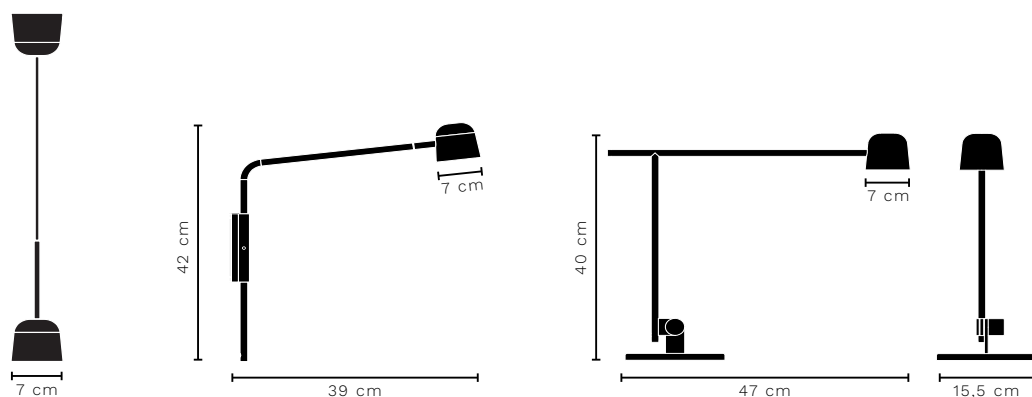

Test & Certifications
CE

Light Source
2 x G9 230V MAX 40W

Packaging Dimensions
32 x 32 x 31,6 cm

Bulb not included

Net Weight
2,20 kg

PEEL TABLE

DESIGNED BY SISSEL GRAM

ITEM NO.	COLOUR/FINISH	DETAILS	COLLI QTY.	LEAD TIME	SEK EXCL VAT	SEK INCL VAT
136685	● Brushed Stainless Steel	Table lamp 250 cm transparent pvc cord	1 pc.	Stock item	3756	4695

Test & Certifications
CE

Light Source
G9 230V MAX 40W

Packaging Dimensions
32 x 32 x 31,6 cm

Bulb not included

Net Weight
1,80 kg

PEEL WALL

DESIGNED BY SISSEL GRAM

ITEM NO.	COLOUR/FINISH	DETAILS	COLLI QTY.	LEAD TIME	SEK EXCL VAT	SEK INCL VAT
136686	● Brushed Stainless Steel	Wall lamp 250 cm transparent pvc cord	1 pc.	Stock item	3756	4695

Test & Certifications
CE

Light Source
G9 230V MAX 40W

Packaging Dimensions
32 x 32 x 31,6 cm

Bulb not included

Net Weight
2,00 kg

SATELLITE PENDANT + WALL + TABLE

DESIGNED BY FRIIS & MOLTKE

WATCH LAMP ONLINE