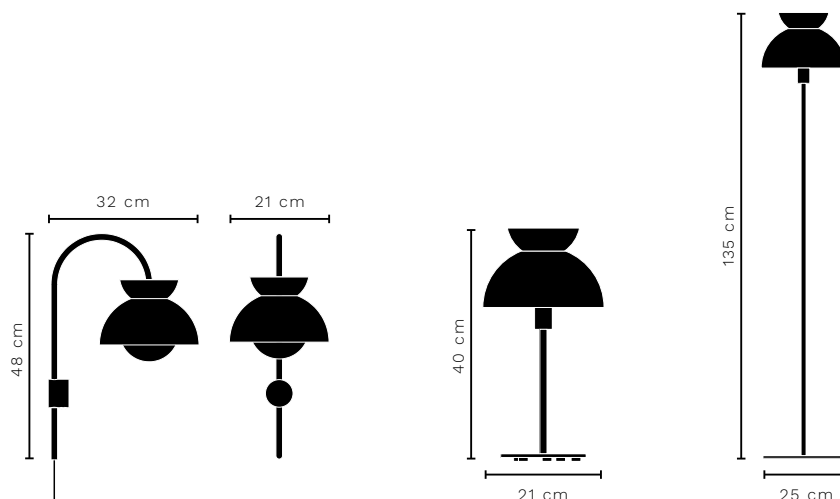

BUTTERFLY WALL + TABLE + FLOOR

DESIGNED BY TONI RIE

WATCH LAMP ONLINE

ITEM NO.	COLOUR/FINISH	DETAILS	COLLI QTY.	LEAD TIME	SEK EXCL VAT	SEK INCL VAT
130690	● Matt Tan Grey	Wall lamp 250 cm black fabric cord. On/off switch on wall box	1 pc.	Stock item	1876	2345
134881	● Brass	Wall lamp 250 cm black fabric cord. On/off switch on wall box	1 pc.	Stock item	2516	3145
134882	● Chrome	Wall lamp 250 cm black fabric cord. On/off switch on wall box	1 pc.	Stock item	2516	3145
127674	● Matt Tan Grey	Table lamp 250 cm black fabric cord with on/off switch	1 pc.	Stock item	1756	2195
130674	● Brass	Table lamp 250 cm black fabric cord with on/off switch	1 pc.	Stock item	2116	2645
127677	● Chrome	Table lamp 250 cm black fabric cord with on/off switch	1 pc.	Stock item	2116	2645
127713	● Matt Tan Grey	Floor lamp 300 cm black fabric cord with on/off switch	1 pc.	Stock item	2756	3445
134874	● Brass	Floor lamp 300 cm black fabric cord with on/off switch	1 pc.	Stock item	3756	4695
134875	● Chrome	Floor lamp 300 cm black fabric cord with on/off switch	1 pc.	Stock item	3756	4695

Test & Certifications

CE

Light Source

Wall: E14 230V MAX 14W
Table: E14 230V MAX 25W
Floor: E14 230V MAX 25W

Bulb not included

Packaging Dimensions

Wall: 54,5 x 27,5 x 38,5 cm
Table: 23 x 23 x 43 cm
Floor: 20 x 29 x 72 cm

Net Weight

Wall: 1,30 kg
Table: 1,40 kg
Floor: 3,70 kg