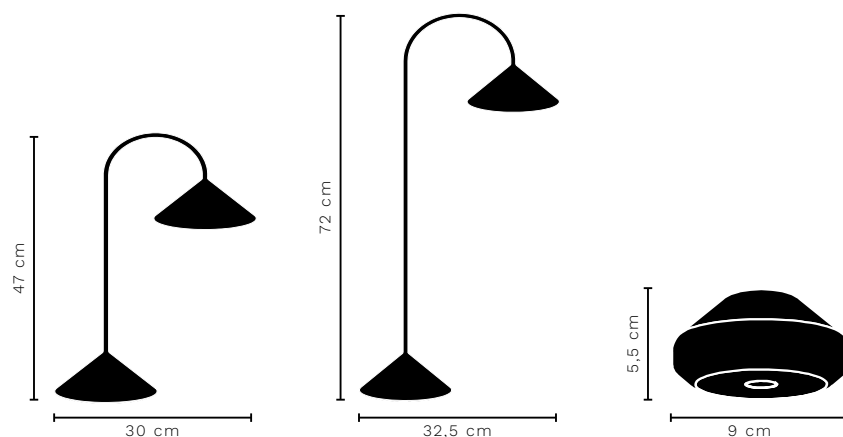

Test & Certifications
CE

Light Source
E27 230V MAX 25W

Packaging Dimensions
Base: 33,6 x 33,6 x 10 cm
Shade: 26 x 26 x 33 cm
Stem: 16 x 142 x 16 cm

Net Weight
8,66 kg

Bulb not included

GRASP TABLE

DESIGNED BY THOMAS ALBERTSEN