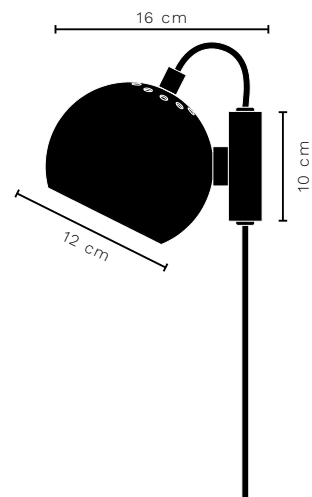

Test & Certifications
CE

Light Source
Ø25: E27 230V MAX 40W
Ø40: E27 230V MAX 25W

Bulb not included

Packaging Dimensions
Ø25: 26 x 26 x 23 cm
Ø40: 42 x 42 x 39 cm

Net Weight
Ø25: 1,00 kg
Ø40: 2,00 kg

BALL HANDLE Ø18

Test & Certifications
CE

Light Source
2 x E27 230V MAX 25W

Bulb is not included

Packaging Dimensions
Body: 9 x 32 x 80 cm
Shade: 22 x 22 x 43 cm

Net Weight
6,30 kg

BALL WALL USB

DESIGNED BY BENNY FRANDSEN

[WATCH LAMP ONLINE](#)

Test & Certifications
CE

Light Source
E14 230V MAX 25W

Bulb not included

Packaging Dimensions
20 x 26 x 37 cm

Net Weight
2,70 kg

BALL WALL

DESIGNED BY BENNY FRANDSEN

WATCH LAMP ONLINE

Test & Certifications

CE

Light Source

Table: E14 230V MAX 40W
Wall: E14 230V MAX 40W

Bulb not included

Packaging Dimensions

Table: 18 x 19,5 x 49 cm
Wall: 18 x 19,5 x 49 cm

Net Weight