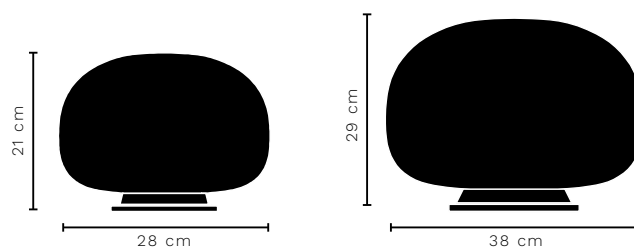

SUPERNATE TABLE Ø28 + Ø38

DESIGNED BY JONAS WAGELL

ITEM NO.	COLOUR/FINISH	DETAILS	COLLI QTY.	LEAD TIME	SEK EXCL VAT	SEK INCL VAT
136456	● Opal White/Black	Table lamp Ø28 250 cm black rubber cord with dimmer switch	1 pc.	Stock item	2636	3295
136457	● Opal White/Black	Table lamp Ø38 250 cm black rubber cord with dimmer switch	1 pc.	Stock item	4276	5345

Test & Certifications
CE

Light Source
Ø28: E27 230V MAX 15W
Ø38: E27 230V MAX 15W

Bulb not included

Packaging Dimensions
Ø28: 34 x 34 x 37 cm
Ø38: 43,5 x 43,5 x 43,5 cm

Net Weight
Ø28: 2,20 kg
Ø38: 3,90 kg