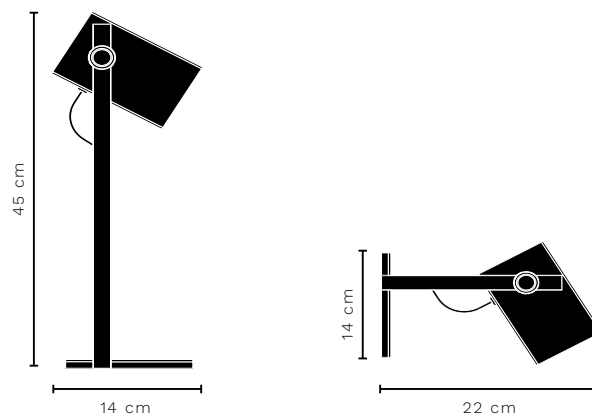

BF QUADRO TABLE + WALL

DESIGNED BY BENNY FRANSDEN

ITEM NO.	COLOUR/FINISH	DETAILS	COLLI QTY.	LEAD TIME	SEK EXCL VAT	SEK INCL VAT
136682	● Matt Black	Table lamp 250 cm black pvc cord with on/off switch	1 pc.	Stock item	2516	3145
136681	● Matt Black	Wall lamp 250 cm black pvc cord with on/off switch	1 pc.	Stock item	2276	2845

Test & Certifications

CE

Light Source

Table: E14 230V MAX 40W
Wall: E14 230V MAX 40W

Bulb not included

Packaging Dimensions

Table: 18 x 19,5 x 49 cm
Wall: 18 x 19,5 x 49 cm

Net Weight

Table: 2,60 kg
Wall: 1,60 kg