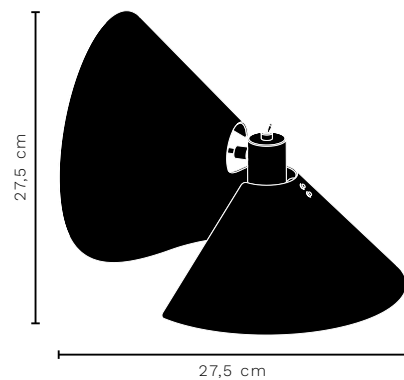

Test & Certifications
CE

Light Source
2 x G9 230V MAX 40W

Packaging Dimensions
32 x 32 x 31,6 cm

Bulb not included

Net Weight
2,20 kg

PEEL TABLE

DESIGNED BY SISSEL GRAM

ITEM NO.	COLOUR/FINISH	DETAILS	COLLI QTY.	LEAD TIME	SEK EXCL VAT	SEK INCL VAT
136685	● Brushed Stainless Steel	Table lamp 250 cm transparent pvc cord	1 pc.	Stock item	3756	4695

Test & Certifications
CE

Light Source
G9 230V MAX 40W

Packaging Dimensions
32 x 32 x 31,6 cm

Bulb not included

Net Weight
1,80 kg

PEEL WALL

DESIGNED BY SISSEL GRAM

ITEM NO.	COLOUR/FINISH	DETAILS	COLLI QTY.	LEAD TIME	SEK EXCL VAT	SEK INCL VAT
136686	● Brushed Stainless Steel	Wall lamp 250 cm transparent pvc cord	1 pc.	Stock item	3756	4695