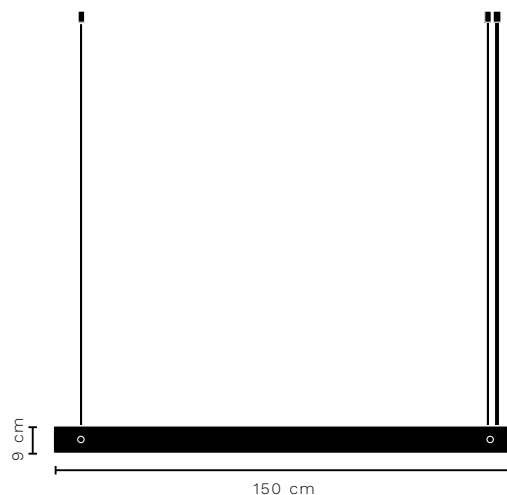

BRIDGE PENDANT

DESIGNED BY FRANSEN CREATIVE LAB

ITEM NO.	COLOUR/FINISH	DETAILS	COLLI QTY.	LEAD TIME	SEK EXCL VAT	SEK INCL VAT
135308	● Matt Black	Pendant L150 300 cm black fabric cord and steel wire	1 pc.	Stock item	4116	5145

Test & Certifications
CE

Light Source
G13 230V LED max 18W

Packaging Dimensions
8 x 165 x 12 cm

Bulb not included

Net Weight
6,00 kg