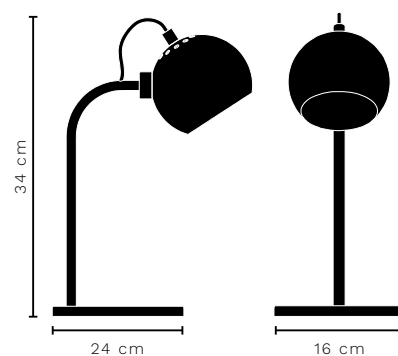

Test & Certifications
CE

Light Source
Ø25: E27 230V MAX 40W
Ø40: E27 230V MAX 25W

Bulb not included

Packaging Dimensions
Ø25: 26 x 26 x 23 cm
Ø40: 42 x 42 x 39 cm

Net Weight
Ø25: 1,00 kg
Ø40: 2,00 kg

BALL HANDLE Ø18

Test & Certifications
CE

Light Source
E27 230V MAX 40W

Packaging Dimensions
20 x 20 x 26 cm

Bulb not included

Net Weight
0,8 kg

BALL SINGLE TABLE

DESIGNED BY BENNY FRANSEN

WATCH LAMP ONLINE