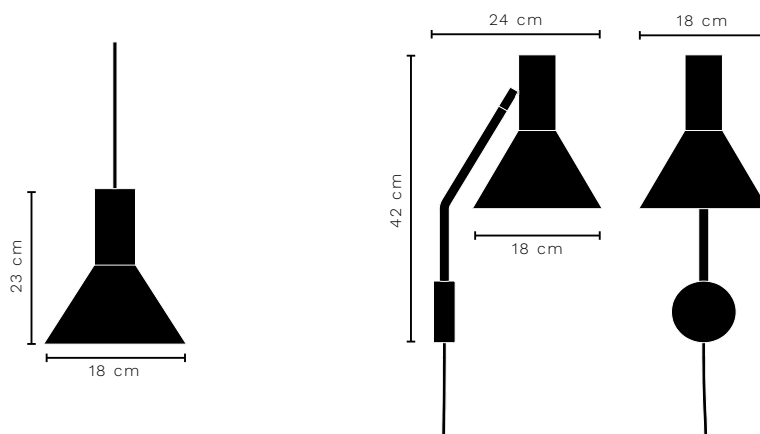

LYSS PENDANT + WALL LAMP

DESIGNED BY TONI RIE

WATCH LAMP ONLINE

ITEM NO.	COLOUR/FINISH	DETAILS	COLLI QTY.	LEAD TIME	SEK EXCL VAT	SEK INCL VAT
123038	● Matt Black	Pendant Ø18 300 cm black fabric cord	1 pc.	Stock item	1276	1595
123036	● Matt Almond	Pendant Ø18 300 cm almond fabric cord	1 pc.	Stock item	1276	1595
104642	● Matt Black	Wall lamp 250 cm black fabric cord with on/off switch	1 pc.	Stock item	1756	2195
104640	● Matt Almond	Wall lamp 250 cm almond fabric cord with on/off switch	1 pc.	Stock item	1756	2195

Test & Certifications
CE

Light Source
Pendant: E27 230V MAX 25W
Wall: E27 230V MAX 25W

Bulb not included

Packaging Dimensions
Pendant: 22 x 22 x 21 cm
Wall: 16 x 25 x 52 cm

Net Weight
Pendant: 0,75 kg
Wall: 0,80 kg