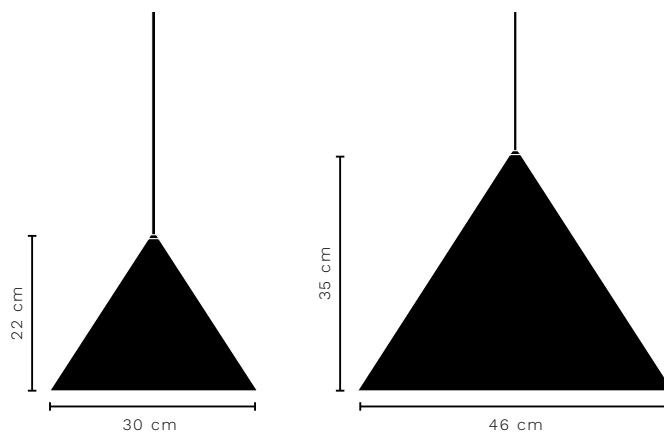

Test & Certifications
CE

Light Source
E14 230V MAX 25W

Packaging Dimensions
13 x 13 x 16 cm

Bulb not included

Net Weight
0,50 kg

BENJAMIN PENDANT Ø30 + Ø46

DESIGNED BY BENNY FRANSDEN

WATCH LAMP ONLINE