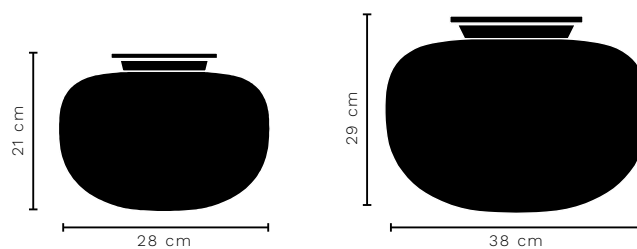

Test & Certifications
CE

Light Source
Integrated LED

Packaging Dimensions
28,5 x 129,5 x 12 cm

Net Weight
1,8 kg

SUPERNATE CEILING LIGHT

DESIGNED BY JONAS WAGELL

ITEM NO.	COLOUR/FINISH	DETAILS	COLLI QTY.	LEAD TIME	SEK EXCL VAT	SEK INCL VAT
135888	● Opal White/Black	Ceiling light Ø28 Fixture to be installed directly on the ceiling	1 pc.	Stock item	2636	3295
135889	● Opal White/Black	Ceiling light Ø38 Fixture to be installed directly on the ceiling	1 pc.	Stock item	4276	5345