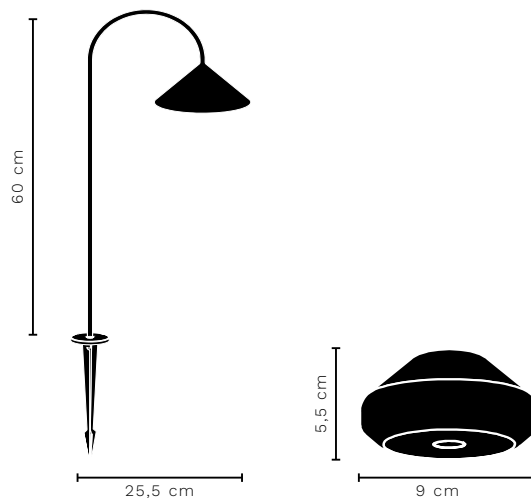

GRASP GARDEN SPEAR

DESIGNED BY THOMAS ALBERTSEN

ITEM NO.	COLOUR/FINISH	DETAILS	COLLI QTY.	LEAD TIME	SEK EXCL VAT	SEK INCL VAT
136782	● Matt Black	Garden Spear Easy to mount, no cables required	1 pc.	Stock item	2116	2645
136783	● Solid Brass	Garden Spear Easy to mount, no cables required	1 pc.	Stock item	2996	3745
136352	● Opal	Magnetic Light Source Recharged by USB. Charging cable is included.	1 pc.	Stock item	636	795

Test & Certifications
CE

Light Source
Frandsen ONE Light Source

Packaging Dimensions
78 x 21,5 x 37 cm
F. ONE: 10,2 x 11,2 x 6,2 cm

Frandsen ONE included

Net Weight
0,57 kg
F. ONE: 0,18 kg