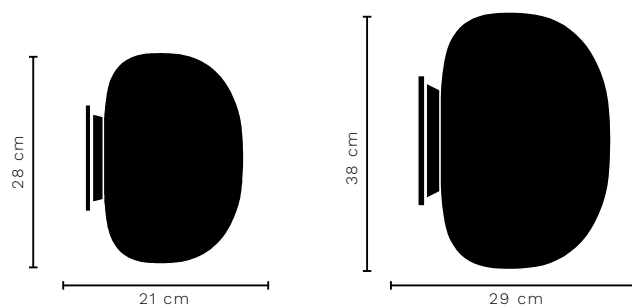

SUPERNATE WALL Ø28 + Ø38

DESIGNED BY JONAS WAGELL

ITEM NO.	COLOUR/FINISH	DETAILS	COLLI QTY.	LEAD TIME	SEK EXCL VAT	SEK INCL VAT
135890	● Opal White/Black	Wall lamp Ø28 250 cm black rubber cord with dimmer switch	1 pc.	Stock item	2636	3295
135891	● Opal White/Black	Wall lamp Ø38 250 cm black rubber cord with dimmer switch	1 pc.	Stock item	4276	5345

Test & Certifications

CE

Light Source

Ø28: E27 230V MAX 15W
Ø38: E27 230V MAX 15W

Bulb not included

Packaging Dimensions

Ø28: 34 x 34 x 37 cm
Ø38: 43,5 x 43,5 x 43,5 cm

Net Weight

Ø28: 2,20 kg
Ø38: 3,90 kg