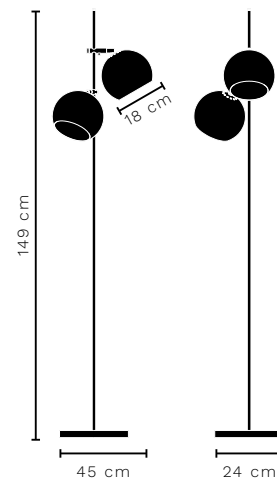

Test & Certifications
CE

Light Source
Ø25: E27 230V MAX 40W
Ø40: E27 230V MAX 25W

Bulb not included

Packaging Dimensions
Ø25: 26 x 26 x 23 cm
Ø40: 42 x 42 x 39 cm

Net Weight
Ø25: 1,00 kg
Ø40: 2,00 kg

BALL HANDLE Ø18

Test & Certifications
CE

Light Source
E27 230V MAX 40W

Packaging Dimensions
20 x 20 x 26 cm

Bulb not included

Net Weight
0,8 kg

BALL SINGLE TABLE

DESIGNED BY BENNY FRANSEN

WATCH LAMP ONLINE

Light Source
E14 230V MAX 25W

Packaging Dimensions
21 x 20 x 35 cm

Bulb not included

Net Weight
1,40 kg

BALL DOUBLE FLOOR

DESIGNED BY BENNY FRANDSEN

WATCH LAMP ONLINE

ITEM NO.	COLOUR/FINISH	DETAILS	COLLI QTY.	LEAD TIME	SEK EXCL VAT	SEK INCL VAT
137095	● Matt Black	Floor lamp 280 cm black fabric cord with on/off switch	1 pc.	Stock item	3996	4995

Test & Certifications
CE

Light Source
2 x E27 230V MAX 25W

Bulb is not included

Packaging Dimensions
Body: 9 x 32 x 80 cm
Shade: 22 x 22 x 43 cm

Net Weight
6,30 kg

BALL WALL USB

DESIGNED BY BENNY FRANDSEN

[WATCH LAMP ONLINE](#)