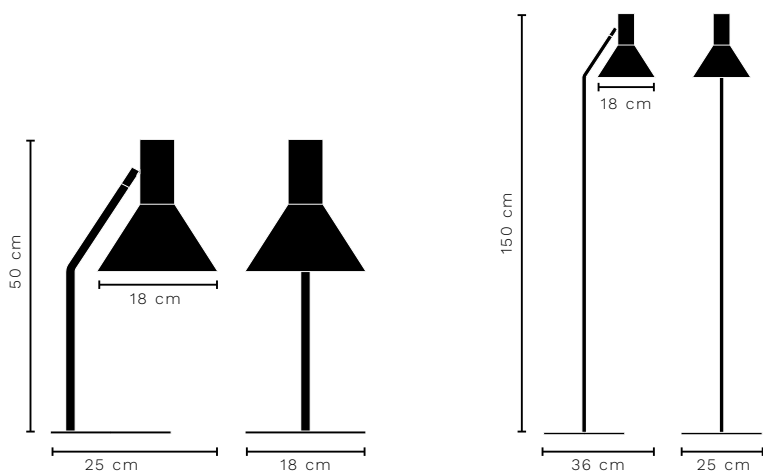

LYSS TABLE + FLOOR

DESIGNED BY TONI RIE

WATCH LAMP ONLINE

ITEM NO.	COLOUR/FINISH	DETAILS	COLLI QTY.	LEAD TIME	SEK EXCL VAT	SEK INCL VAT
101401	● Matt Black	Table lamp 250 cm black fabric cord with on/off switch	1 pc.	Stock item	1756	2195
101397	● Matt Almond	Table lamp 250 cm almond fabric cord with on/off switch	1 pc.	Stock item	1756	2195
104163	● Matt Black	Floor lamp 300 cm black fabric cord with on/off switch	1 pc.	Stock item	2636	3295
104159	● Matt Almond	Floor lamp 300 cm almond fabric cord with on/off switch	1 pc.	Stock item	2636	3295

Test & Certifications
CE

Light Source
Table: E27 230V MAX 25W
Floor: E27 230V MAX 25W

Bulb not included

Packaging Dimensions
Table: 18 x 22 x 57 cm
Floor: 16 x 28 x 91 cm

Net Weight
Table: 1,90 kg
Floor: 3,40 kg