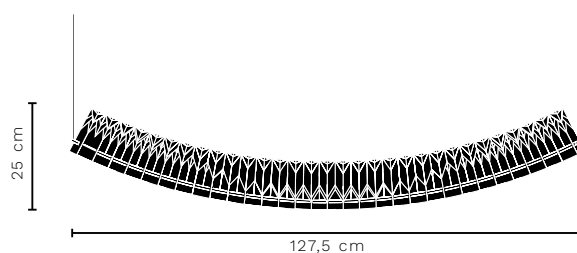

Net Weight

Pendant: 0,54 kg
 Wall: 0,86 kg
 Table: 2,50 kg

SORA

DESIGNED BY FUNG+BEDFORD

ITEM NO.	COLOUR/FINISH	DETAILS	COLLI QTY.	LEAD TIME	SEK EXCL VAT	SEK INCL VAT
135576	Solid Brass/ White	Pendant 300 cm white fabric cord	1 pc.	Stock item	10636	13295