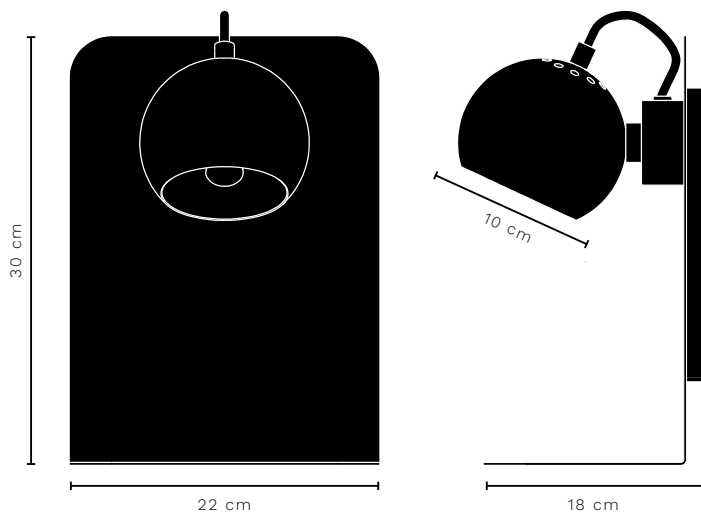

Light Source
E14 230V MAX 25W

Packaging Dimensions
21 x 20 x 35 cm

Bulb not included

Net Weight
1,40 kg

BALL DOUBLE FLOOR

DESIGNED BY BENNY FRANDSEN

WATCH LAMP ONLINE

ITEM NO.	COLOUR/FINISH	DETAILS	COLLI QTY.	LEAD TIME	SEK EXCL VAT	SEK INCL VAT
137095	● Matt Black	Floor lamp 280 cm black fabric cord with on/off switch	1 pc.	Stock item	3996	4995

Test & Certifications
CE

Light Source
2 x E27 230V MAX 25W

Bulb is not included

Packaging Dimensions
Body: 9 x 32 x 80 cm
Shade: 22 x 22 x 43 cm

Net Weight
6,30 kg

BALL WALL USB

DESIGNED BY BENNY FRANDSEN

[WATCH LAMP ONLINE](#)

Test & Certifications
CE

Light Source
E14 230V MAX 25W

Bulb not included

Packaging Dimensions
20 x 26 x 37 cm

Net Weight
2,70 kg

BALL WALL

DESIGNED BY BENNY FRANDSEN

WATCH LAMP ONLINE