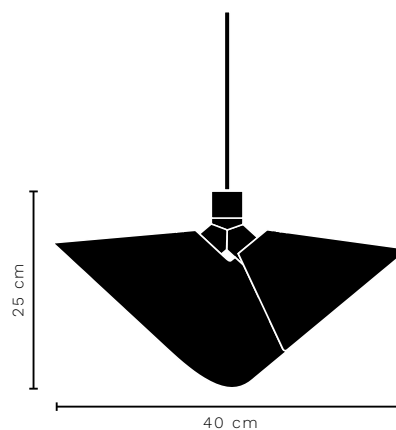

PEEL PENDANT

DESIGNED BY SISSEL GRAM

ITEM NO.	COLOUR/FINISH	DETAILS	COLLI QTY.	LEAD TIME	SEK EXCL VAT	SEK INCL VAT
136683	● Brushed Stainless Steel	Pendant 300 cm transparent pvc cord	1 pc.	Stock item	4396	5495

Test & Certifications
CE

Light Source
2 x G9 230V MAX 40W

Packaging Dimensions
32 x 32 x 31,6 cm

Bulb not included

Net Weight
2,20 kg