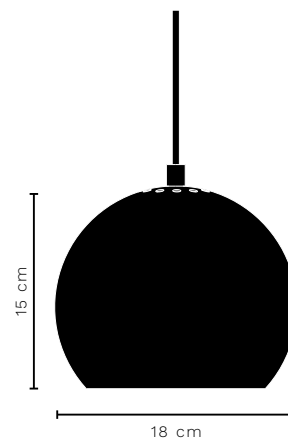

BALL Ø18

DESIGNED BY BENNY FRANDSEN

WATCH LAMP ONLINE

ITEM NO.	COLOUR/FINISH	DETAILS	COLLI QTY.	LEAD TIME	SEK EXCL VAT	SEK INCL VAT
133299	● Blazed Blue	Pendant Ø18 300 cm blue fabric cord	1 pc.	Stock item	1076	1345
123392	● Glossy Mint	Pendant Ø18 300 cm black fabric cord	1 pc.	Stock item	1076	1345
123391	● Glossy Nude	Pendant Ø18 300 cm black fabric cord	1 pc.	Stock item	1076	1345
123395	● Glossy Warm Grey	Pendant Ø18 300 cm black fabric cord	1 pc.	Stock item	1076	1345
133298	● Loud Lilac	Pendant Ø18 300 cm purple fabric cord	1 pc.	Stock item	1076	1345
100193	● Matt Black	Pendant Ø18 300 cm black fabric cord	1 pc.	Stock item	1076	1345
100194	○ Matt White	Pendant Ø18 300 cm white fabric cord	1 pc.	Stock item	1076	1345
133297	● Peachy Powder	Pendant Ø18 300 cm peach fabric cord	1 pc.	Stock item	1076	1345
100186	● Brushed Satin	Pendant Ø18 300 cm black fabric cord	1 pc.	Stock item	1276	1595
100167	● Matt Antique Brass	Pendant Ø18 300 cm black fabric cord	1 pc.	Stock item	1276	1595
100188	● Chrome	Pendant Ø18 300 cm black fabric cord	1 pc.	Stock item	1276	1595
134871	● Solid Brass	Pendant Ø18 300 cm black fabric cord	1 pc.	Stock item	1876	2345
134872	● Solid Copper	Pendant Ø18 300 cm black fabric cord	1 pc.	Stock item	1876	2345

Test & Certifications
CE

Light Source
E27 230V MAX 25W

Packaging Dimensions
18 x 18 x 16 cm

Bulb not included

Net Weight
0,7 kg