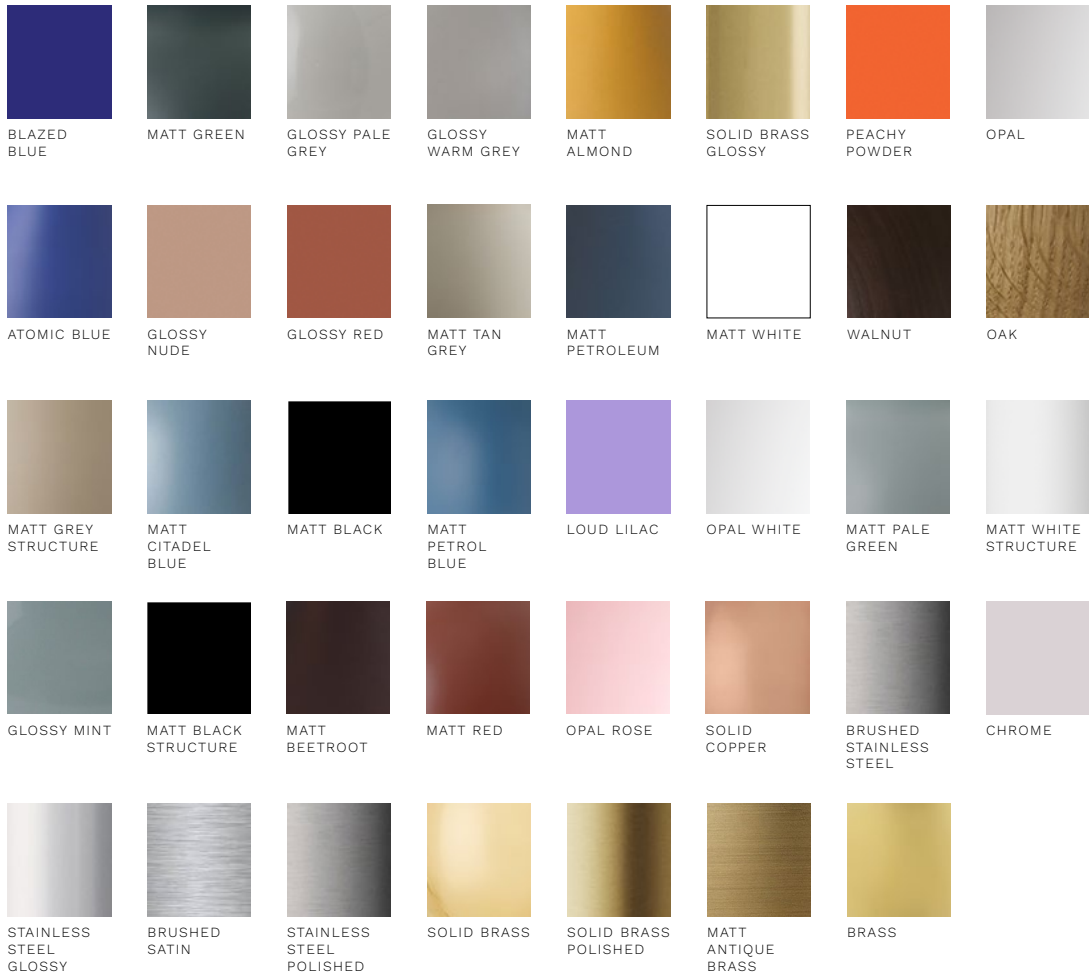

FRANSEN

COLOURS