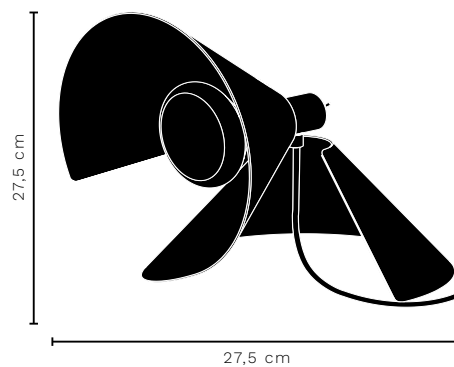

Test & Certifications
CE

Light Source
2 x G9 230V MAX 40W

Packaging Dimensions
32 x 32 x 31,6 cm

Bulb not included

Net Weight
2,20 kg

PEEL TABLE

DESIGNED BY SISSEL GRAM

ITEM NO.	COLOUR/FINISH	DETAILS	COLLI QTY.	LEAD TIME	SEK EXCL VAT	SEK INCL VAT
136685	● Brushed Stainless Steel	Table lamp 250 cm transparent pvc cord	1 pc.	Stock item	3756	4695