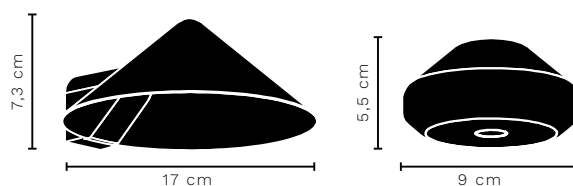

GRASP WALL

DESIGNED BY THOMAS ALBERTSEN

ITEM NO.	COLOUR/FINISH	DETAILS	COLLI QTY.	LEAD TIME	SEK EXCL VAT	SEK INCL VAT
136776	● Matt Black	Wall lamp Easy to mount, no cables required	1 pc.	Stock item	1636	2045
136774	○ Matt White	Wall lamp Easy to mount, no cables required	1 pc.	Stock item	1636	2045
136777	● Matt Beetroot	Wall lamp Easy to mount, no cables required	1 pc.	Stock item	1636	2045
136780	● Matt Petroleum	Wall lamp Easy to mount, no cables required	1 pc.	Stock item	1636	2045
136775	● Solid Brass	Wall lamp Easy to mount, no cables required	1 pc.	Stock item	2276	2845
136352	● Opal	Magnetic Light Source Recharged by USB. Charging cable is included.	1 pc.	Stock item	636	795

Test & Certifications
CE

Light Source
Frandsen ONE Light Source

Packaging Dimensions
29,1 x 20,6 x 12,6 cm
F. ONE: 10,2 x 11,2 x 6,2 cm

Frandsen ONE included

Net Weight
0,42 kg
F. ONE: 0,18 kg