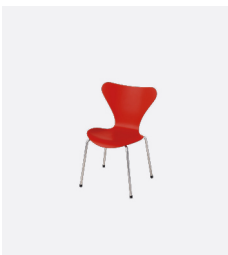

MATERIALS: Lacquered veneer, chromed base
COLOUR: Opium red
DIMENSIONS: Width 8,5 cm, height 13 cm
COLLI: 4
ITEM NO.: 840181