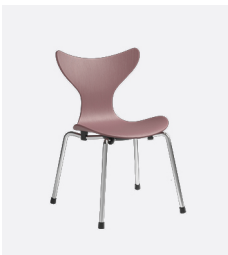

MATERIALS: Coloured ash veneer, chromed steel
COLOUR: Wild Rose
DIMENSIONS: Width 40 cm, height 60 cm, seat height 34 cm
COLLI: 1
ITEM NO.: 840242