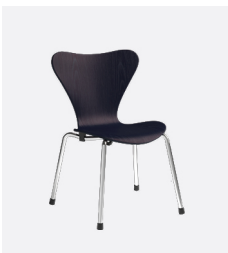

SERIES 7™ CHILDREN'S CHAIR ARNE JACOBSEN

DESCRIPTION	EXCL. VAT	INCL. VAT
Children's chair	3.039	3.799

MATERIALS: Coloured ash veneer, chromed steel
COLOUR: Midnight blue
DIMENSIONS: Width 40 cm, height 60 cm, seat height 34 cm
COLLI: 1
ITEM NO.: 840227