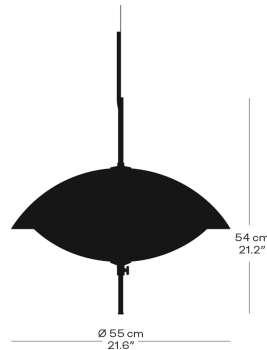

CLAM™ AHM & LUND 2019

11.2023

With beautiful, mouth-blown glass and brass details, the Clam™ pendant by Ahm & Lund is a new classic within lighting excellence. The Clam™ pendant lamp is inspired by a seashell and, like a shell hides its pearl, it 'hides' its light source. Its diffused light creates beautiful atmosphere and ambiance. The pendant is available in two sizes.

PENDANT

MODEL	COLOUR	CORD LGT. M	CORD SPECIFICATION	CANOPY COLOUR	PRODUCT CODE	EXCL. VAT	INCL. VAT
Ø440	Opal/brass	6	Black, textile	Brass	94724305	17.999	22.499
Ø550	Opal/brass	6	Black, textile	Brass	94722205	22.399	27.999

Ø440

Ø550