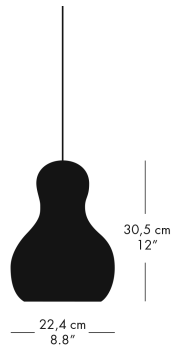

CALABASH™ KOMPLOT DESIGN 2010

11.2023

Calabash™ is authentic craftsmanship from the core to the surface. The distinctive shape of the calabash pumpkin inspired the Danish design studio Komplot Design to create a vivid and sculptural design that stands out – with or without the light turned on. The Calabash™ pendant comes with a coloured aluminium shade in two sizes – P1 and P2.

PENDANT

MODEL	COLOUR	CORD LGT. M	CORD SPECIFICATION	CANOPY COLOUR	PRODUCT CODE	EXCL. VAT	INCL. VAT
P1	Gold	3	Black, textile	Black	14017274	3.359	4.199
P1	Silver	3	Black, textile	Black	14017172	3.359	4.199
P2	Gold	3	Black, textile	Black	14018274	4.639	5.799
P2	Silver	3	Black, textile	Black	14018172	4.639	5.799
P3	Silver	6	Black, textile	Black	14023172	8.399	10.499

PENDANT P1

PENDANT P2

PENDANT P3