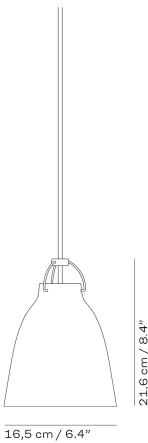

PENDANT

MODEL	COLOUR	CORD LGT. M	CORD SPECIFICATION	CANOPY COLOUR	PRODUCT CODE	EXCL. VAT	INCL. VAT
P1	White	3	White, textile	White	14031113	3.119	3.899
P1	Grey25	3	Grey25, textile	White	14033112	3.119	3.899
P1	Grey45	3	Grey45, textile	White	14035112	3.119	3.899
P1	Black	3	Grey45, textile	White	14037108	3.119	3.899
P1	Dark Ultramarine	3	Grey45, textile	White	74626103	3.119	3.899
P2	White	3	White, textile	White	14031213	4.319	5.399
P2	Grey25	3	Grey25, textile	White	14033212	4.319	5.399
P2	Grey45	3	Grey45, textile	White	14035212	4.319	5.399
P2	Black	3	Grey45, textile	White	14037208	4.319	5.399
P2	Dark Ultramarine	3	Grey45, textile	White	74626903	4.319	5.399
P3	White	6	White, textile	White	14032213	7.919	9.899
P3	Grey25	6	Grey25, textile	White	14034212	7.919	9.899
P3	Grey45	6	Grey45, textile	White	14036212	7.919	9.899
P3	Black	6	Grey45, textile	White	14038208	7.919	9.899
P3	Dark Ultramarine	6	Grey45, textile	White	74627703	7.919	9.899

DIFFUSER

MODEL	COLOUR	PRODUCT CODE	EXCL. VAT	INCL. VAT
P3	Opal	18173405	999	1.249

P1