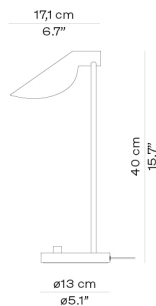

MS SERIES
METTE SCHELDE 2023

11.2023

The MS lamp series - a clean, cool and modern lighting collection consisting of one floor lamp and two table lamps designed to set the perfect mood. Created by contemporary Danish designer Mette Schelde, the Nordic inspired design casts a subtle pointed light, ideal for focused working, and have a dimmable function to suit different moods and needs.

FLOOR

MODEL	COLOUR	CORD LGT. M	CORD SPECIFICATION	PRODUCT CODE	EXCL. VAT	INCL. VAT
MS011	Steel	3	Black, silicone	31000120	11.599	14.499
MS011	Black PVD	3	Black, silicone	31000208	11.599	14.499

TABLE

MODEL	COLOUR	CORD LGT. M	CORD SPECIFICATION	PRODUCT CODE	EXCL. VAT	INCL. VAT
MS021	Steel	3	Black, silicone	32000320	9.599	11.999
MS021	Black PVD	3	Black, silicone	32000408	9.599	11.999
MS022	Steel	3	Black, silicone	32000520	7.119	8.899
MS022	Black PVD	3	Black, silicone	32000608	7.119	8.899

MS011

MS021

MS022