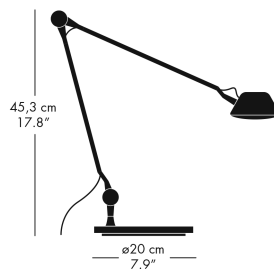

AQ01™
ANNE QVIST 2017

The AQ01™ has curvy edges and matt finish. The aluminium shade can be switched on, off and dimmed directly at the top. The diffuser prevents glare and gives off direct downward illumination in a symmetric rotational pattern. The delicate arms connecting the two joints hide the wire within and keep it in place with an internal spring. The AQ01™ can be configured as a plug-in, table lamp or wall mounted lamp.

SINGLE UNIT (FOR REPLACEMENT)

MODEL	COLOUR	CORD LGT. M	CORD SPECIFICATION	PRODUCT CODE	EXCL. VAT	INCL. VAT
AQ01 - LED	White	2,5	White, PVC + adapter	62698505	3.359	4.199
AQ01 - LED	Black	2,5	Black, PVC + adapter	62698408	3.359	4.199
AQ01 - LED	Blue	2,5	Blue, PVC + adapter	62698606	3.359	4.199

PLUG-IN

MODEL	COLOUR	CORD LGT. M	CORD SPECIFICATION	PRODUCT CODE	EXCL. VAT	INCL. VAT
AQ01 + Plug-in	White	2,5	White, PVC + adapter	62716005	3.839	4.799
AQ01 + Plug-in	Black	2,5	Black, PVC + adapter	62716208	3.839	4.799
AQ01 + Plug-in	Blue	2,5	Blue, PVC + adapter	62716106	3.839	4.799

TABLE

MODEL	COLOUR	CORD LGT. M	CORD SPECIFICATION	PRODUCT CODE	EXCL. VAT	INCL. VAT
AQ01 + Table base	White	2,5	White, PVC + adapter	62699105	3.999	4.999
AQ01 + Table base	Black	2,5	Black, PVC + adapter	62699008	3.999	4.999
AQ01 + Table base	Blue	2,5	Blue, PVC + adapter	62699206	3.999	4.999

WALL

MODEL	COLOUR	CORD LGT. M	CORD SPECIFICATION	PRODUCT CODE	EXCL. VAT	INCL. VAT
AQ01 + Wall base	White	2,5	White, PVC + adapter	62698805	3.679	4.599
AQ01 + Wall base	Black	2,5	Black, PVC + adapter	62698708	3.679	4.599
AQ01 + Wall base	Blue	2,5	Blue, PVC + adapter	62698906	3.679	4.599

PLUG-IN

TABLE

WALL