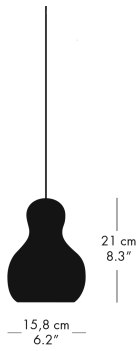

CALABASH™ KOMPLOT DESIGN 2010

11.2023

Calabash™ is authentic craftsmanship from the core to the surface. The distinctive shape of the calabash pumpkin inspired the Danish design studio Komplot Design to create a vivid and sculptural design that stands out – with or without the light turned on. The Calabash™ pendant comes with a coloured aluminium shade in two sizes – P1 and P2.

PENDANT

MODEL	COLOUR	CORD LGT. M	CORD SPECIFICATION	CANOPY COLOUR	PRODUCT CODE	EXCL. VAT	INCL. VAT
P1	Gold	3	Black, textile	Black	14017274	3.359	4.199
P1	Silver	3	Black, textile	Black	14017172	3.359	4.199
P2	Gold	3	Black, textile	Black	14018274	4.639	5.799
P2	Silver	3	Black, textile	Black	14018172	4.639	5.799
P3	Silver	6	Black, textile	Black	14023172	8.399	10.499

PENDANT P1