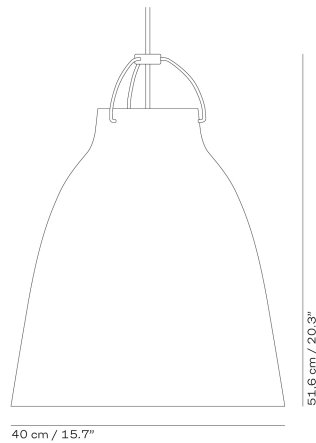

CARAVAGGIO™ MATT
CECILIE MANZ 2005

11.2023

The completely matt finish adds a rare depth and tangibility that imbues the Caravaggio™ pendant with a warm, cosy feel. The delicate black, white and grey tones are carefully balanced and interact elegantly with each other. The tones from 2018 have their roots in nature's earthy hues: Warm Silk, Archipelago Stone, Dark Sienna and Dark Ultramarine. The discreet tones are timeless and suit virtually all settings.

PENDANT

MODEL	COLOUR	CORD LGT. M	CORD SPECIFICATION	CANOPY COLOUR	PRODUCT CODE	EXCL. VAT	INCL. VAT
P1	White	3	White, textile	White	14031113	3.119	3.899
P1	Grey25	3	Grey25, textile	White	14033112	3.119	3.899
P1	Grey45	3	Grey45, textile	White	14035112	3.119	3.899
P1	Black	3	Grey45, textile	White	14037108	3.119	3.899
P1	Dark Ultramarine	3	Grey45, textile	White	74626103	3.119	3.899
P2	White	3	White, textile	White	14031213	4.319	5.399
P2	Grey25	3	Grey25, textile	White	14033212	4.319	5.399
P2	Grey45	3	Grey45, textile	White	14035212	4.319	5.399
P2	Black	3	Grey45, textile	White	14037208	4.319	5.399
P2	Dark Ultramarine	3	Grey45, textile	White	74626903	4.319	5.399
P3	White	6	White, textile	White	14032213	7.919	9.899
P3	Grey25	6	Grey25, textile	White	14034212	7.919	9.899
P3	Grey45	6	Grey45, textile	White	14036212	7.919	9.899
P3	Black	6	Grey45, textile	White	14038208	7.919	9.899
P3	Dark Ultramarine	6	Grey45, textile	White	74627703	7.919	9.899

DIFFUSER

MODEL	COLOUR	PRODUCT CODE	EXCL. VAT	INCL. VAT
P3	Opal	18173405	999	1.249

P3