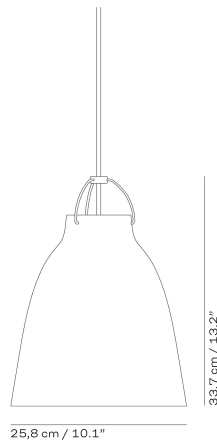

CARAVAGGIO™ MATT
CECILIE MANZ 2005

11.2023

The completely matt finish adds a rare depth and tangibility that imbues the Caravaggio™ pendant with a warm, cosy feel. The delicate black, white and grey tones are carefully balanced and interact elegantly with each other. The tones from 2018 have their roots in nature's earthy hues: Warm Silk, Archipelago Stone, Dark Sienna and Dark Ultramarine. The discreet tones are timeless and suit virtually all settings.

PENDANT

MODEL	COLOUR	CORD LGT. M	CORD SPECIFICATION	CANOPY COLOUR	PRODUCT CODE	EXCL. VAT	INCL. VAT
P1	White	3	White, textile	White	14031113	3.119	3.899
P1	Grey25	3	Grey25, textile	White	14033112	3.119	3.899
P1	Grey45	3	Grey45, textile	White	14035112	3.119	3.899
P1	Black	3	Grey45, textile	White	14037108	3.119	3.899
P1	Dark Ultramarine	3	Grey45, textile	White	74626103	3.119	3.899
P2	White	3	White, textile	White	14031213	4.319	5.399
P2	Grey25	3	Grey25, textile	White	14033212	4.319	5.399
P2	Grey45	3	Grey45, textile	White	14035212	4.319	5.399
P2	Black	3	Grey45, textile	White	14037208	4.319	5.399
P2	Dark Ultramarine	3	Grey45, textile	White	74626903	4.319	5.399
P3	White	6	White, textile	White	14032213	7.919	9.899
P3	Grey25	6	Grey25, textile	White	14034212	7.919	9.899
P3	Grey45	6	Grey45, textile	White	14036212	7.919	9.899
P3	Black	6	Grey45, textile	White	14038208	7.919	9.899
P3	Dark Ultramarine	6	Grey45, textile	White	74627703	7.919	9.899

DIFFUSER

MODEL	COLOUR	PRODUCT CODE	EXCL. VAT	INCL. VAT
P3	Opal	18173405	999	1.249

P2