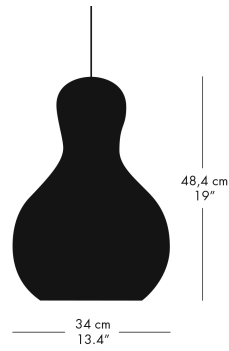

CALABASH™ KOMPLOT DESIGN 2010

11.2023

Calabash™ is authentic craftsmanship from the core to the surface. The distinctive shape of the calabash pumpkin inspired the Danish design studio Komplot Design to create a vivid and sculptural design that stands out – with or without the light turned on. The Calabash™ pendant comes with a coloured aluminium shade in two sizes – P1 and P2.

PENDANT

MODEL	COLOUR	CORD LGT. M	CORD SPECIFICATION	CANOPY COLOUR	PRODUCT CODE	EXCL. VAT	INCL. VAT
P1	Gold	3	Black, textile	Black	14017274	3.359	4.199
P1	Silver	3	Black, textile	Black	14017172	3.359	4.199
P2	Gold	3	Black, textile	Black	14018274	4.639	5.799
P2	Silver	3	Black, textile	Black	14018172	4.639	5.799
P3	Silver	6	Black, textile	Black	14023172	8.399	10.499

PENDANT P1

PENDANT P2

PENDANT P3