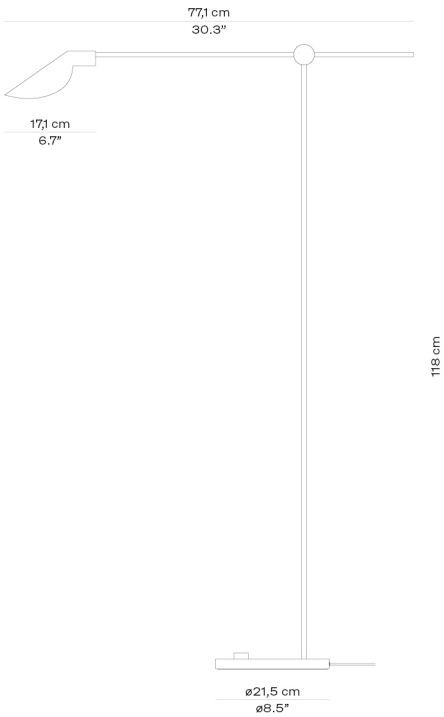

MS SERIES
METTE SCHELDE 2023

11.2023

The MS lamp series - a clean, cool and modern lighting collection consisting of one floor lamp and two table lamps designed to set the perfect mood. Created by contemporary Danish designer Mette Schelde, the Nordic inspired design casts a subtle pointed light, ideal for focused working, and have a dimmable function to suit different moods and needs.

FLOOR

MODEL	COLOUR	CORD LGT. M	CORD SPECIFICATION	PRODUCT CODE	EXCL. VAT	INCL. VAT
MS011	Steel	3	Black, silicone	31000120	11.599	14.499
MS011	Black PVD	3	Black, silicone	31000208	11.599	14.499

TABLE

MODEL	COLOUR	CORD LGT. M	CORD SPECIFICATION	PRODUCT CODE	EXCL. VAT	INCL. VAT
MS021	Steel	3	Black, silicone	32000320	9.599	11.999
MS021	Black PVD	3	Black, silicone	32000408	9.599	11.999
MS022	Steel	3	Black, silicone	32000520	7.119	8.899
MS022	Black PVD	3	Black, silicone	32000608	7.119	8.899

MS011