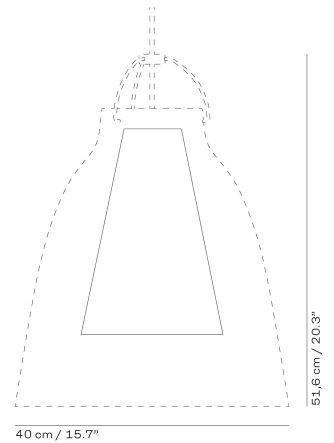

DIFFUSER P3