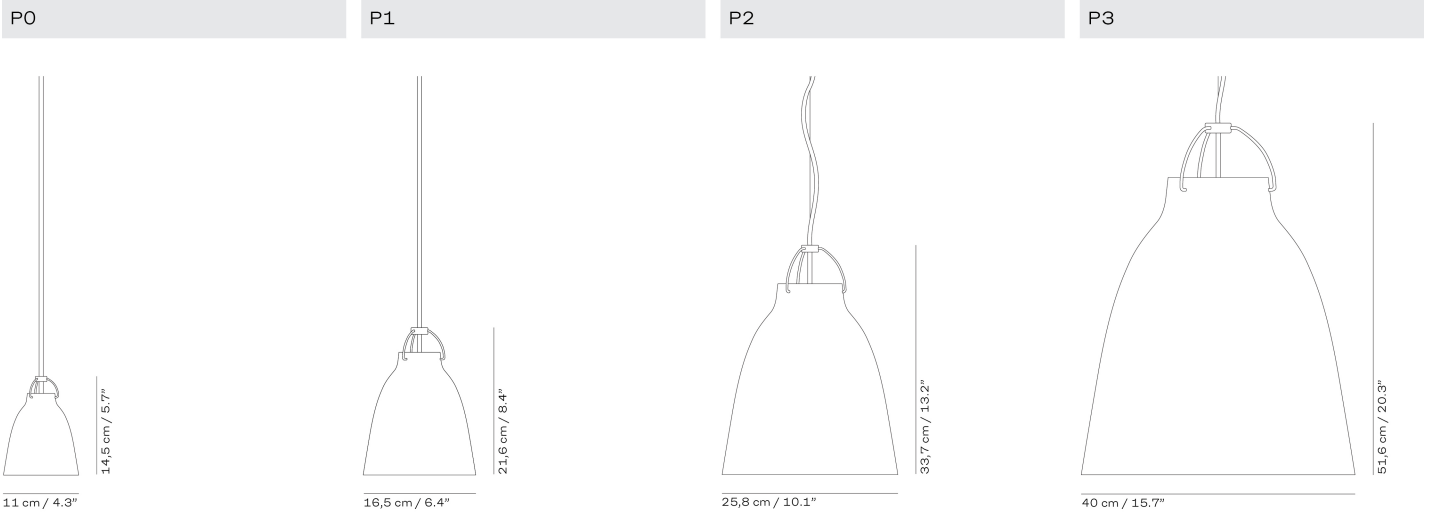

CARAVAGGIO™ OPAL
CECILIE MANZ 2005

11.2023

With Caravaggio™ Opal, Cecilie Manz has combined the characteristic Caravaggio™ design with a completely different lighting effect. The opal glass shade emits a soft, dimmed light, which is particularly suitable for rooms where a more evocative lighting is required. The lamp is suspended by the three renowned shackles, which here form a raw and masculine contrast to the feminine opal hand-blown glass. The P0 comes with an integrated LED source.

PENDANT

MODEL	COLOUR	CORD LGT. M	CORD SPECIFICATION	CANOPY COLOUR	PRODUCT CODE	EXCL. VAT	INCL. VAT
P0 LED	Opal glass	3	Silver-grey, textile	White	94722705	2.879	3.599
P1	Opal glass	3	Silver-grey, textile	White	84183105	3.679	4.599
P2	Opal glass	3 w. wire	Silver-grey, textile	White	84183205	5.839	7.299
P3	Opal glass	6 w. wire	Silver-grey, textile	White	84184105	10.399	12.999