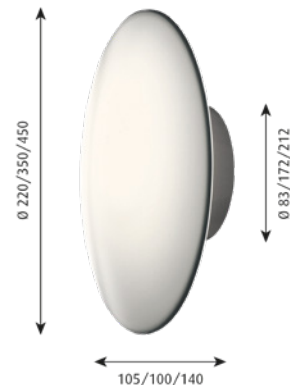

AJ EKLIPTA

Wall lamps

Designer: Arne Jacobsen

Concept: The fixture emits soft comfortable light. The glass is designed to provide a uniformly lit surface. The three-layer mouth-blown opal glass shade has a transparent edge, providing a decorative halo of light around the fixture.

Finish: White, powder coated. White opal glass.

Material: Ceiling/Wall box: Die cast aluminium or spun aluminium. Diffuser: Mouth-blown white opal glass.

Mounting: Terminal block: Ø 220: 3x2,5mm², Ø 350/Ø 450: 5x2,5mm². Looping: Approved, Ø 220 mm: Max. 3x1,5mm², Ø 350/Ø 450: Max. 5x1,5mm². Ballast positioning: In ceiling/wall box.

Weight: Max. 4kg.

Class: Ingress protection. LED ceiling/wall: IP20. Ø220: IP20. E27 Ø350/450 Ceiling: IP20. E27 Ø350/450 Wall: IP44. Electric shock protection I w. ground.

Info notes: Only Wall mounted E27 versions for outdoor use. For LED fixtures without glass, Emergency lighting or LED replacement kits please contact Louis Poulsen. The innovation of the LED technology is constant. The specifications mentioned are based on present technology.
Ø220: Compatible with leading edge mains dimmers. Please note that low power consumption on some products can affect dimming properties.

DIMENSIONS	FINISH	LIGHT SOURCE	LIGHTING CONTROL	LUMEN	SHIELD/DIFFUSER	MOUNTING	MOUNTING SPECS.	EAN	ORDER NO.	Exkl. moms	Inkl. moms
Ø 220	White	G9			WHT OPAL	WALL & CEILING	BOX W/O SIDE CABLE HOLES	5703411115510	5743155563	4,276	5,345
Ø 220	White	LED 2700K 7.8W		324	WHT OPAL	WALL & CEILING	BOX W/O SIDE CABLE HOLES	5703411684320	5743591981	4,528	5,660
Ø 220	White	LED 3000K 7.6W		334	WHT OPAL	WALL & CEILING	BOX W/O SIDE CABLE HOLES	5703411684511	5743591994	4,528	5,660
Ø 350	White	1x60W E27			WHT OPAL	WALL & CEILING	BOX W/SIDE CABLE HOLES	5714693247578	5743155372	5,032	6,290
Ø 350	White	LED 3000K 8.8W	MOTION SENSOR **		WHT OPAL	WALL & CEILING	BOX W/SIDE CABLE HOLES	-	-	Kontakta LP	Kontakta LP
Ø 350	White	LED 3000K 8.8W	DALI	737	WHT OPAL	WALL & CEILING	BOX W/SIDE CABLE HOLES	5703411757147	5743592207	8,768	10,960
Ø 450	White	1x60W E27			WHT OPAL	WALL & CEILING	BOX W/SIDE CABLE HOLES	5714693131464	5743155424	6,572	8,215
Ø 450	White	LED 3000K 23W	MOTION SENSOR **		WHT OPAL	WALL & CEILING	BOX W/SIDE CABLE HOLES	-	-	Kontakta LP	Kontakta LP
Ø 450	White	LED 3000K 23W	DALI	1770	WHT OPAL	WALL & CEILING	BOX W/SIDE CABLE HOLES	5703411687123	5743168987	11,872	14,840
SPARE PART								EAN	ORDER NO.	Exkl. moms	Inkl. moms
AJ Ekliptra Ø350 glass								5703411007235	5743590018	2,652	3,315
AJ Ekliptra Ø450 glass								5703411007242	5743590021	3,736	4,670
AJ Ekliptra Ø220 diffuser KIT								5703411214329	5743591305	696	870
AJ Ekliptra Ø350 replacement kit LED 3K90								5703411756294	5743156737	2,288	2,860
AJ Ekliptra Ø220 replacement kit LED 3K90								5703411773666	5743156889	1,068	1,335
AJ Ekliptra Ø220 replacement kit LED 27K90								5703411840788	5743156669	1,068	1,335
AJ Ekliptra Ø220 glass								5709728102205	5743590005	2,460	3,075

**Please specify upon ordering.