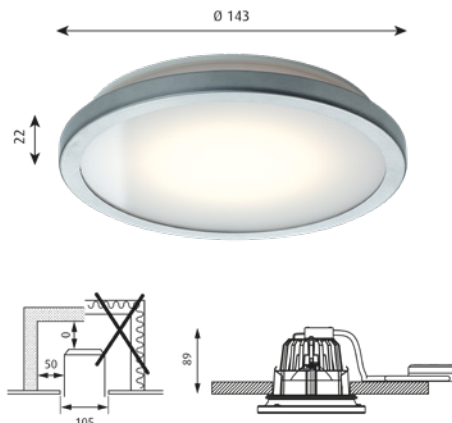

MUNKEGAARD MINI

Recessed

Designer: Arne Jacobsen

Concept: The fixture emits diffused and comfortable light directed downwards. The white opal disc provides an even illumination of the surface. The opal front appears to hover below the ceiling, due to its suspended placement, allowing light to slip out through the gap between the disc and the fixture. This results in a different visual experience.

Finish: Metal Stainless steel satin. Opal white

Material: Diffuser: Opal acrylic. Trim ring: Stainless steel

Mounting: Ceiling thickness: 5-32mm. Ceiling cut-out: Ø 105mm. Looping: Not approved. Driver hardwired to housing. For more information please look at www.louispuolsen.com.

Weight: Max. 0.5kg.

Class: Ingress protection IP20. Electric shock protection II.

Info notes: Supplied with light source. For LED replacement kits please do contact Louis Poulsen. The innovation of the LED technology is constant. The specifications mentioned are based on present technology.

FINISH	LIGHT SOURCE	LIGHTING CONTROL	LUMEN	EAN	ORDER NO.	Exkl. moms	Inkl. moms
Satin Chrome Plated	LED 3000K 12W	DALI	473	5714693485154	5742561352	3,748	4,685
SPARE PART				EAN	ORDER NO.	Exkl. moms	Inkl. moms
Munkegaard MINI trim				5703411447413	5742586764	1,444	1,805
Mini Downlight LED-DA 3K V2				5714693483822	5742560890	2,312	2,890
Mini Downlight replacement kit LED 3K V2				5714693484072	5742560900	1,852	2,315