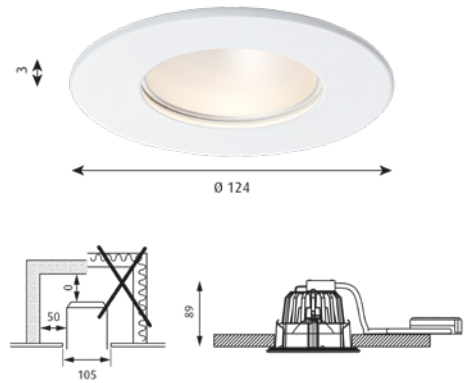

BASIC MINI

Recessed

Designer: Louis Poulsen A/S

Concept: The mini downlight has a 100% downward directed light distribution. With its matt reflector it diffuses the light softly creating a comfortable vertical illumination. The white ring gives a subtler transition to the ceiling surface.

Finish: White, powder coated.

Material: Rings: Punched steel.

Mounting: Ceiling thickness: 5-32mm. Ceiling cut-out: Ø 105mm. Looping: Not approved. Driver hardwired to housing. For more information please look at www.louispoulsen.com.

Weight: Max. 0.5kg.

Class: Ingress protection IP20. Electric shock protection II.

Info notes: Supplied with light source. For LED replacement kits please do contact Louis Poulsen. The innovation of the LED technology is constant. The specifications mentioned are based on present technology.

FINISH	LIGHT SOURCE	LIGHTING CONTROL	LUMEN	EAN	ORDER NO.	Exkl. moms	Inkl. moms
White	LED 4000K 12W	DALI	792	5714693485369	5742561365	3,324	4,155
SPARE PART				EAN	ORDER NO.	Exkl. moms	Inkl. moms
Basic mini trim				5703411447673	5742586777	1,012	1,265
Mini Downlight LED-DA 3K V2				5714693483822	5742560890	2,312	2,890
Mini Downlight replacement kit LED 3K V2				5714693484072	5742560900	1,852	2,315