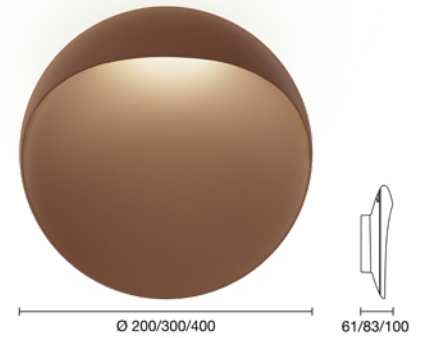

FLINDT WALL

Wall and Ceiling Outdoor

Designer: Christian Flindt

Concept: The wall lamp emits an asymmetrical glare-free, downward directed light distribution. Softly illuminating its cut-out shape while providing an efficient horizontal illumination on the ground or floor. Perfect for indoor as well as outdoor applications.

Finish: Aluminium, Corten, White, or Black coloured. Textured surface, powder coated.

Material: Front and back housing: Die casted.
Light Engine: Die casted aluminum and injection molded acrylic.

Mounting: Ø200:
Installation cable 3x1.5 mm².
Looping not possible. Integrated driver.

Ø300/400:
Installation cable- 3x1.5mm² + 2x1.5 mm² (Dimming).
Looping possible. Integrated driver.

Weight: Max. 4,5kg

Class: Ingress protection IP65. Electric shock protection I w. ground. Ø200: IK08.
Ø300/400: IK09.

Info notes: Ø200 LED: Compatible with leading and trailing edge mains dimmers. Please note that low power consumption on some products can affect dimming properties. This product is fitted with an integrated energy-saving LED light source. Should you wish to replace it, please contact Louis Poulsen so we can help you purchase the correct LED Replacement Kit. Please note that LED-replacement should always be carried out by an authorised electrician.

DIMENSIONS	FINISH	LIGHT SOURCE	LIGHTING CONTROL	LUMEN	EAN	ORDER NO.	Exkl. moms	Inkl. moms	
Ø 200	Aluminium Colour Texture	LED 2700K 10W	PHASE DIMMING (MAINS DIMM)	321	5703411844557	5747402047	5,216	6,520	
Ø 200	Aluminium Colour Texture	LED 3000K 10W	PHASE DIMMING (MAINS DIMM)	331	5703411848647	5747402050	5,216	6,520	
Ø 200	Black Texture	LED 2700K 10W	PHASE DIMMING (MAINS DIMM)	435	5714693307883	5747407961	5,216	6,520	
Ø 200	Black Texture	LED 3000K 10W	PHASE DIMMING (MAINS DIMM)	448	5714693308019	5747407974	5,216	6,520	
Ø 200	Corten Colour	LED 2700K 10W	PHASE DIMMING (MAINS DIMM)	291	5703411848937	5747402063	5,216	6,520	
Ø 200	Corten Colour	LED 3000K 10W	PHASE DIMMING (MAINS DIMM)	300	5703411849149	5747402076	5,216	6,520	
Ø 200	White Texture	LED 2700K 10W	PHASE DIMMING (MAINS DIMM)	435	5703411849439	5747402089	5,216	6,520	
Ø 200	White Texture	LED 3000K 10W	PHASE DIMMING (MAINS DIMM)	448	5703411849644	5747402092	5,216	6,520	
Ø 300	Aluminium Colour Texture	LED 2700K 16W	DALI	495	5703411850350	5747402102	7,036	8,795	
Ø 300	Aluminium Colour Texture	LED 3000K 16W	DALI	510	5703411850565	5747402115	7,036	8,795	
Ø 300	Black Texture	LED 2700K 16W	DALI	495	5714693321025	5747407987	7,036	8,795	
Ø 300	Black Texture	LED 3000K 16W	DALI	510	5714693321162	5747407990	7,036	8,795	
Ø 300	Corten Colour	LED 2700K 16W	DALI	449	5703411850855	5747402128	7,036	8,795	
Ø 300	Corten Colour	LED 3000K 16W	DALI	463	5703411851067	5747402131	7,036	8,795	
Ø 300	White Texture	LED 2700K 16W	DALI	680	5703411844847	5747402144	7,036	8,795	
Ø 300	White Texture	LED 3000K 16W	DALI	701	5703411845172	5747402157	7,036	8,795	
Ø 400	Aluminium Colour Texture	LED 2700K 20W	DALI	751	5703411846247	5747402160	9,236	11,545	
Ø 400	Aluminium Colour Texture	LED 3000K 20W	DALI	774	5703411846537	5747402173	9,236	11,545	
Ø 400	Black Texture	LED 2700K 20W	DALI	751	5714693308286	5747408009	9,236	11,545	
Ø 400	Black Texture	LED 3000K 20W	DALI	774	5714693308439	5747408012	9,236	11,545	
Ø 400	Corten Colour	LED 2700K 20W	DALI	680	5703411846988	5747402186	9,236	11,545	
Ø 400	Corten Colour	LED 3000K 20W	DALI	701	5703411847312	5747402199	9,236	11,545	
Ø 400	White Texture	LED 2700K 20W	DALI	1020	5703411847725	5747402209	9,236	11,545	
Ø 400	White Texture	LED 3000K 20W	DALI	1052	5703411847930	5747402212	9,236	11,545	
SPARE PART						EAN	ORDER NO.	Exkl. moms	Inkl. moms
Flindt Wall Ø300 replacement LED 27K						5703411845622	5747402241	1,136	1,420
Flindt Wall Ø300 replacement LED 3K						5703411845912	5747402254	1,136	1,420
Flindt Wall Ø400 replacement LED 27K						5703411848227	5747402267	1,532	1,915
Flindt Wall Ø400 replacement LED 3K						5703411848432	5747402270	1,532	1,915
Flindt Wall Ø200 replacement LED 27K						5703411849934	5747402225	872	1,090
Flindt Wall Ø200 replacement LED 3K						5703411850145	5747402238	872	1,090

The fixture can be installed without dimming. For dimming a Dali dimming system and suitable wiring is required.