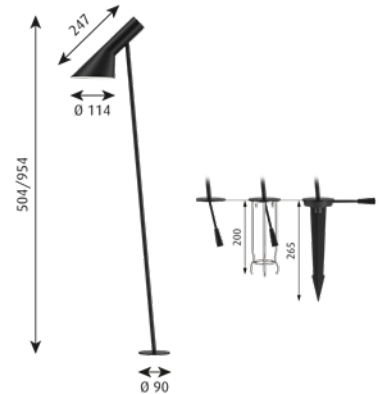

Baseplate mounting 1: Mounting on a surface with overground installation. Enclosed cables running over the ground. When using T-connector for multiple bollards the connector must be easily accessible. The cables must be fixed for legal fixed installation. Requires installation by certified electrician.

Baseplate mounting 2: Mounting on a surface with in-ground installation. Use installation tubes for in-ground installation, with enclosed cables running inside, for legal fixed installation. Requires installation by certified electrician.

Weight: Max 1.8 kg.

Class: Ingress protection: IP 65.
Electric shock protection III.
IK06

Info notes: The adapter is positioned externally from the fixture and can run up to 6 bollards. Maximum distance to last bollard is 30m. Spike: Plug and play. Let the enclosed cables run over the ground. Uses standard cables and connectors which are supplied. Anchor/Base: Requires certified electrician. Use installation tube for inground installation, with enclosed cables running inside, for legal fixed installation. This product is fitted with an integrated energy-saving LED light source. Should you wish to replace it, please contact Louis Poulsen so we can help you purchase the correct LED Replacement Kit. Please note that LED-replacement should always be carried out by an authorised electrician.

DIMENSIONS	FINISH	LIGHT SOURCE	LUMEN	MOUNTING	EAN	ORDER NO.	Exkl. moms	Inkl. moms
LONG	Black Texture	LED 2700K 6.5W	454	SPIKE W/O ADAP W/CONNECTOR	5714693070145	5747306923	5,892	7,365
LONG	Black Texture	LED 2700K 6.5W	454	ANCHOR WO/ADAPTOR	5714693070176	5747306897	6,164	7,705
LONG	Black Texture	LED 2700K 6.5W	454	BASE WO/ADAPTOR	5714693255719	5747306868	5,768	7,210
LONG	Black Texture	LED 3000K 6.5W	454	SPIKE W/O ADAP W/CONNECTOR	5714693070152	5747306910	5,892	7,365
LONG	Black Texture	LED 3000K 6.5W	454	ANCHOR WO/ADAPTOR	5714693070183	5747306884	6,164	7,705
LONG	Black Texture	LED 3000K 6.5W	454	BASE WO/ADAPTOR	5714693070213	5747306855	5,768	7,210
SHORT	Black Texture	LED 2700K 6.5W	454	SPIKE W/O ADAP W/CONNECTOR	5714693070237	5747306839	5,528	6,910
SHORT	Black Texture	LED 2700K 6.5W	454	ANCHOR WO/ADAPTOR	5714693070268	5747306800	5,800	7,250
SHORT	Black Texture	LED 2700K 6.5W	454	BASE WO/ADAPTOR	5714693070299	5747306774	5,404	6,755
SHORT	Black Texture	LED 3000K 6.5W	454	SPIKE W/O ADAP W/CONNECTOR	5714693070244	5747306826	5,528	6,910
SHORT	Black Texture	LED 3000K 6.5W	454	ANCHOR WO/ADAPTOR	5714693070275	5747306790	5,800	7,250
SHORT	Black Texture	LED 3000K 6.5W	454	BASE WO/ADAPTOR	5714693070305	5747306761	5,404	6,755