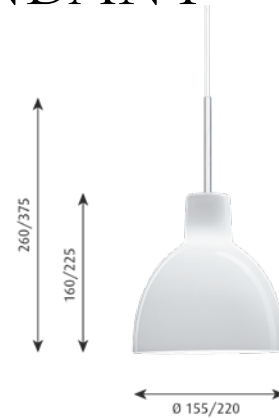

Finish: White opal glass.

Material: Suspension: Brushed stainless steel. Shade: Mouth-blown white opal glass.

Mounting: Suspension type: Cable 2x0,75mm². Canopy: Yes. Cable length: 3m.

Weight: Max. 1kg.

Class: Ingress protection IP20. Electric shock protection II w/o ground.