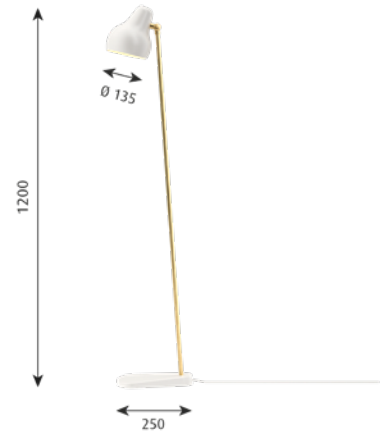

VL38 FLOOR

Floor lamps

Designer: Vilhelm Lauritzen

Concept: The fixture emits downward directed light. The angle of the shade can be adjusted to optimize light distribution. The shade is painted white on the inside to ensure a soft comfortable light.

Finish: Brushed brass. Black or White, powder coated.

Material: Base: Die cast aluminium. Shade: Spun aluminium. Stem: Brushed brass.

Mounting: Cable type: Plastic cord. Cable length: 4m. Light control: In-line switch on cord. 2 light levels. Timer function: 4 hours/8 hours. LED driver: separate, plugs into power outlet.

Weight: Max. 6.7 kg.

Class: Ingress protection IP20. Electric shock protection II w/o ground.

Info notes: Please note that the brass surfaces are untreated. This means that the surface will change over time and develop a patina. Function to set a fixed light level each time the lamp is connected to main power. LED driver fitted externally on cord. Two light levels 50% or 100%. Timer function to automatically turn off the light after amount of time, selectable between off/4 hours/8 hours. Adjustable (up and down) lamp shade. This product is fitted with an integrated energy-saving LED light source. Should you wish to replace it, please contact Louis Poulsen so we can help you purchase the correct LED Replacement Kit. Please note that LED-replacement should always be carried out by an authorised electrician.

FINISH	LIGHT SOURCE	LUMEN	EAN	ORDER NO.	Exkl. moms	Inkl. moms
Black	LED 2700K 9.6W	416	5703411630495	5744163208	7,260	9,075
White	LED 2700K 9.6W	416	5703411682579	5744162270	7,260	9,075
SPARE PART			EAN	ORDER NO.	Exkl. moms	Inkl. moms
Adaptor 12V black			5703411466445	5744164867	452	565
Adaptor 12V white			5703411466452	5744164870	452	565
VL38 replacement kit print			5703411583838	5744165950	308	385
VL38 replacement kit LED w/wire			5703411583876	5744165963	190	237
VL38 replacement kit print V2			5703411746592	5744162429	308	385