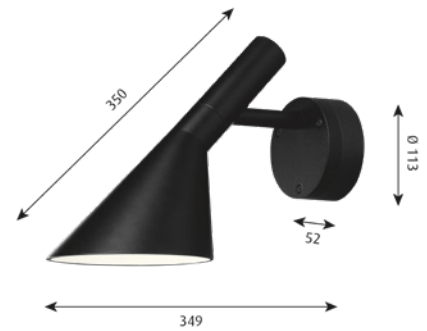

AJ 50 WALL

Wall and Ceiling Outdoor

Designer: Arne Jacobsen

Concept: The fixture emits downward directed light. The shade is painted white on the inside to ensure a soft comfortable light distribution.

Finish: White, black or aluminium coloured with textured surface, powder coated.

Material: Shade: Die cast aluminium. Wall box: Die cast aluminium. Arm: Die cast aluminium.

Mounting: Terminal block: 1x3x2.5mm². Cable entries: 2x bottom + 3x rear entries for Ø 10-14.5mm cable. Looping: Approved, max. 3x1,5mm².

Weight: Max. 2kg.

Class: Ingress protection IP65. Electric shock protection I w. ground. IK06.

Info notes: Compatible with leading edge mains dimmers. Please note that low power consumption on some products can affect dimming properties. This product is fitted with an integrated energy-saving LED light source. Should you wish to replace it, please contact Louis Poulsen so we can help you purchase the correct LED Replacement Kit. Please note that LED-replacement should always be carried out by an authorised electrician.

FINISH	LIGHT SOURCE	LUMEN	EAN	ORDER NO.	Exkl. moms	Inkl. moms
Aluminium Colour Texture	LED 3000K 7.6W	428	5703411200780	5743145829	10,084	12,605
Black Texture	LED 3000K 7.6W	428	5703411200773	5743145803	10,084	12,605
White Texture	LED 3000K 7.6W	428	5703411200797	5743145816	10,084	12,605
SPARE PART			EAN	ORDER NO.	Exkl. moms	Inkl. moms
AJ 50 Wall replacement kit LED V3			5703411765043	5743145942	1,856	2,320
GRUB SCREW MS M12X12 (3PCS)			5714693247332	5743145887	164	205