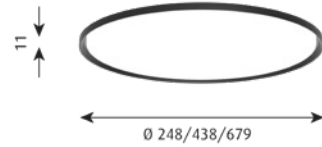

LP SLIM ROUND RECESSED

Recessed

Designer: Louis Poulsen A/S

Concept: The slim housing encircles a high-efficient acrylic diffuser emitting diffused primarily downward directed light. The slim body has a slight curvature and an inner curve which reduces contrast. The product family comes in a range of sizes and mounting options for a wide range of applications. Surface mounted and suspended versions have an indirect light component.

Finish: White or black, powder coated or clear lacquered, pickled aluminium.

Material: Reflector: Die cast aluminium. Diffuser: Acrylic, opal or micro prismatic. Installation lock: Aluminium.

Mounting: Ceiling thickness: 1–60 mm.
Cut-out dimensions Ø 250: Ø234mm Ø 440: Ø425mm Ø 680: Ø 666mm.
Optional wire for alternative installation.
Looping: Approved, max 5 x 2.5 mm².
Driver integrated.

Weight: Max 8kg.

Class: Ingress protection IP20. Electric shock protection I.

DIMENSIONS	FINISH	LIGHT SOURCE	LIGHTING CONTROL	LUMEN	SHIELD/DIFFUSER	MOUNTING	EAN	ORDER NO.	Exkl. moms	Inkl. moms
Ø 250	Black	LED 3000K 13W	DALI	1089	OPAL	RECESSED	5703411655344	5742584481	6,584	8,230
Ø 250	Dark Aluminium Raw	LED 3000K 13W	DALI	1089	OPAL	RECESSED	5714693249572	5742584753	6,584	8,230
Ø 250	White	LED 3000K 13W	DALI	1248	OPAL	RECESSED	5703411655917	5742584452	6,584	8,230
Ø 250	White	LED 4000K 13W	DALI	1274	OPAL	RECESSED	5703411655726	5742584465	6,584	8,230
Ø 250	White	LED 4000K 13W	DALI	1155	PRISMATIC	RECESSED	5714693541201	5742584850	7,740	9,675
Ø 250	White	LED KELVIN ADJUSTABLE	DALI KELVIN ADJUSTABLE		PRISMATIC	RECESSED	5714693541416	5742584863	8,576	10,720
Ø 250	White	LED KELVIN ADJUSTABLE **	DALI KELVIN ADJUSTABLE	1232	OPAL	RECESSED	5703411655535	5742584478	7,420	9,275
Ø 440	Black	LED 3000K 25W	DALI	2373	OPAL	RECESSED	5703411646021	5742584546	10,200	12,750
Ø 440	Dark Aluminium Raw	LED 3000K 25W	DALI	2373	OPAL	RECESSED	5714693251872	5742584782	10,200	12,750
Ø 440	White	LED 3000K 25W	DALI	2677	OPAL	RECESSED	5703411654774	5742584517	10,200	12,750
Ø 440	White	LED 3000K 25W	DALI	2357	PRISMATIC	RECESSED	5714693542888	5742584931	11,356	14,195
Ø 440	White	LED 3000K 35W	DALI HIGH OUTPUT	3912	OPAL	RECESSED	5714693542673	5742584928	11,168	13,960
Ø 440	White	LED 3000K 35W	DALI HIGH OUTPUT	3611	PRISMATIC	RECESSED	5714693543304	5742584957	12,320	15,400
Ø 440	White	LED 4000K 25W	DALI	2731	OPAL	RECESSED	5703411649428	5742584520	10,200	12,750
Ø 440	White	LED 4000K 25W	DALI	2405	PRISMATIC	RECESSED	5714693543939	5742584986	11,356	14,195
Ø 440	White	LED 4000K 35W	DALI HIGH OUTPUT	3991	OPAL	RECESSED	5714693543724	5742584973	11,168	13,960
Ø 440	White	LED 4000K 35W	DALI HIGH OUTPUT	3690	PRISMATIC	RECESSED	5714693544356	5742585008	12,320	15,400
Ø 440	White	LED KELVIN ADJUSTABLE	DALI KELVIN ADJUSTABLE	2499	OPAL	RECESSED	5703411646335	5742584533	11,040	13,800
Ø 440	White	LED KELVIN ADJUSTABLE	DALI KELVIN ADJUSTABLE		PRISMATIC	RECESSED	5714693544561	5742585011	12,192	15,240
Ø 680	Black	LED 3000K 53W	DALI	5814	OPAL	RECESSED	5703411644249	5742584601	19,580	24,475
Ø 680	Dark Aluminium Raw	LED 3000K 53W	DALI	5814	OPAL	RECESSED	5714693253234	5742584818	19,580	24,475
Ø 680	White	LED 3000K 46W	DALI	4721	PRISMATIC	RECESSED	5714693860289	5742585312	20,736	25,920
Ø 680	White	LED 3000K 53W	DALI	6266	OPAL	RECESSED	5703411645130	5742584575	19,580	24,475
Ø 680	White	LED 4000K 46W	DALI	4817	PRISMATIC	RECESSED	5714693860494	5742585325	20,736	25,920
Ø 680	White	LED 4000K 53W **	DALI	6393	OPAL	RECESSED	5703411644843	5742584588	19,580	24,475
Ø 680	White	LED KELVIN ADJUSTABLE	DALI KELVIN ADJUSTABLE	6383	OPAL	RECESSED	5703411644553	5742584591	20,708	25,885
Ø 680	White	LED KELVIN ADJUSTABLE	DALI KELVIN ADJUSTABLE	4809	PRISMATIC	RECESSED	5714693860784	5742585338	21,864	27,330
SPARE PART							EAN	ORDER NO.	Exkl. moms	Inkl. moms
Slim Round Ø680 diffuser opal							5703411642542	5742584627	1,456	1,820
SLIM ROUND SEMI-REC 680 MOUNT. DEVICE							5703411656297	5742584436	1,528	1,910
Slim Round semi-rec Ø250/440 mount device							5703411656488	5742584423	1,172	1,465
Slim Round Ø250 replacement kit LED 3K90							5703411835951	5741087963	1,156	1,445
Slim Round Ø250 replacement kit LED 4K90							5703411836163	5741087976	1,156	1,445
Slim Round Ø440 replacement kit LED 3K90							5703411836798	5741087989	2,432	3,040
Slim Round Ø440 replacement kit LED 4K90							5703411837009	5741087992	2,432	3,040
Slim Round Ø680 R/SR/S replacement kit LED 3K90							5703411837467	5741087947	7,600	9,500
Slim Round Ø680 R/SR/P replacement kit LED 4K90							5703411837832	5741087950	7,600	9,500