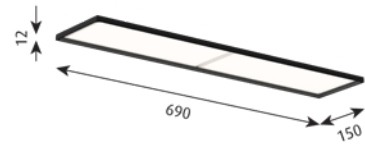

LP SLIM BOX RECESSED

Recessed

Designer: Louis Poulsen A/S

Concept: The product family shares a high-efficiency light unit framed in a rectangular housing. The recessed variants emit downwardly directed light, while the suspended and surface-mounted variants provide a combination of primarily downwardly directed and indirect light. Choosing between opal diffusers or micro-prismatic solutions, the glare and visual expression can be balanced as desired. The light egress emphasizes the design detail in the housing, ensuring a comfortable and subtle yet distinct design.

Finish: White or black, powder coated or clear lacquered, pickled aluminium.

Material: Frame/Housing: Die cast Aluminium, Light Engine bottom: Acrylic (Opal or clear). Light Engine top: Acrylic opal.

Mounting: Ceiling thickness: 1–40 mm. Cutout dimensions: 678 x 138 mm. Maximum cutout dimension: 683 x 143 mm. Built-in height: minimum 80 mm. Mounting bracket included. Optional wire for alternative installation. Looping: Approved, max. 5 x 1.5 mm². Integrated driver.

Weight: Max. 3,5 kg.

Class: Ingress protection IP20. Electric shock protection I.