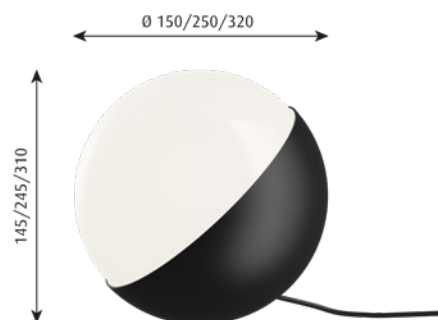

VL STUDIO TABLE/FLOOR

Floor lamps, Table lamps

Designer: Vilhelm Lauritzen

Concept: The fixture emits a glare-free diffused light. The triple-layered opal glass provides a very comfortable light distribution and radiates a pleasantly delicate glow to the surroundings.

Finish: Matt black, wet painted or brushed brass with fine hairlines. White opal glass, glossy. Unlacquered brass which will develop a patina.

Material: Glass: Mouth-blown, 3-layered opal glass, glossy.
Housing: Deep drawn aluminum or brass.

Please note the untreated brass will patinate.

Mounting: Glass can be unscrewed to change the light source.
Cable type: Plastic cord. Black for black version and white on brass versions.
Cable length: 2.5 m.
Ø150: On/off switch on cable.
Ø250 and Ø320: Electronic dimmer on cable for regulation of light brightness (requires suitable light source).

Weight: Max 7,9 kg.

Class: Ingress protection IP20. Electric shock protection II.

Info notes: The untreated brass will change over time and develop a patina.

DIMENSIONS	FINISH	LIGHT SOURCE	SWITCH/PLUG	CABLE	EAN	ORDER NO.	Exkl. moms	Inkl. moms
Ø 150	Black	G9	With switch	Black cord	5714693435890	5744169354	3,516	4,395
Ø 150	Brass	G9	With switch	White cord	5714693435685	5744169367	4,644	5,805
Ø 250	Black	E27	With dimmer	Black cord	5714693435470	5744169370	4,920	6,150
Ø 250	Brass	E27	With dimmer	White cord	5714693435265	5744169383	7,724	9,655
Ø 320	Black	E27	With dimmer	Black cord	5714693968749	5744167893	7,520	9,400
Ø 320	Brass	E27	With dimmer	White cord	5714693968732	5744167916	10,716	13,395
SPARE PART					EAN	ORDER NO.	Exkl. moms	Inkl. moms
VL Studio Table/Wall, Black grommet					5714693968787	5744167880	35	44
VL Studio Ø250 Table glass					5714693968794	5744167851	1,828	2,285
VL Studio Ø320 Table glass					5714693968996	5744167864	3,088	3,860
VL Studio Table/Wall, White grommet					5714693987221	5744167877	35	44