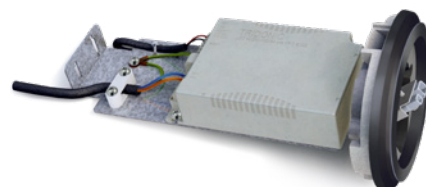

KIPP WALL/BOLLARD LED UPGRADE KIT

LED Upgrade kit

Designer: Alfred Homann

Concept: The fixture emits symmetrical light directed downwards. The angle of the internal diffuser, together with the slightly curved top shade, ensures a wide band of glare-free, uniform lighting. The LED-upgrade kit (also referred to as LED Retrofit kit) allows you to replace the old electrical components with a complete modern new LED unit, while retaining the original fixture.

Finish: Raw aluminium/electroplated steel.

Material: Aluminium, steel.

Mounting: Fits into existing Compact Fluorescent luminaires. Internal wire for mounting in existing terminal block.

Weight: Max. 2.5 kg.

Class: Ingress protection IP20. Electric shock protection I w. ground, II w/o ground. IK10.

Info notes: The retrofit insert is IP20. After installation the fixture is IP55.
Option: Constant Lumen Output (DAC) or Nightdim (DPC).
The innovation of the LED technology is constant. The specifications mentioned are based on present technology.

Please contact Louis Poulsen for 2700K and 4000K.

FINISH	LIGHT SOURCE	LIGHTING CONTROL	MOUNTING	EAN	ORDER NO.	Exkl. moms	Inkl. moms
Aluminium Colour Texture	LED 3000K	CLO	BOLLARD	5714693397013	5747810024	5,150	6,435
Aluminium Colour Texture	LED 3000K	CLO	WALL/BOLLARD	5714693396993	5747810008	5,125	6,405
Aluminium Colour Texture	LED 3000K	DPC: NIGHTDIM + CLO	WALL/BOLLARD	5714693397006	5747810011	5,125	6,405
Aluminium Colour Texture	LED 3000K	DPC: NIGHTDIM + CLO	BOLLARD	5714693397020	5747810037	5,150	6,435