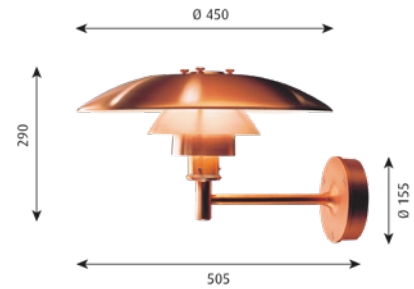

PH WALL

Wall and Ceiling Outdoor

Designer: Poul Henningsen

Concept: The fixture is designed based on the principle of a reflective three-shade system, which directs the light downwards. The shades have a matt white painted inside to ensure diffused, comfortable light distribution.

Finish: Copper, brushed.

Material: Shades: Spun copper. Wall box: Spun copper. Arm: Copper.

Mounting: Terminal block: 1x3x2.5mm². Cable entries: 2x bottom + 2x rear entries for Ø 10-14.5mm cable or 2x rear entries for Ø 10-14.5mm cable.
Looping: Approved, max. 3x1,5mm².

Weight: Max. 6kg.

Class: Ingress protection IP23. Electric shock protection I w. ground.

Info notes: Please note that the copper surface is untreated in order to achieve a verdigris finish over time. This can result in an inconsistent surface finish prior to the product achieving full patina. This process might have begun already during stocking/ transportation.

FINISH	LIGHT SOURCE	MOUNTING SPECS.	EAN	ORDER NO.	Exkl. moms	Inkl. moms
Brushed Copper	1x100W E27	BOX W/O SIDE CABLE HOLES	5703411202678	5743143465	22,792	28,490
Brushed Copper	1x100W E27	BOX W/SIDE CABLE HOLES	5703411182703	5743142880	22,792	28,490
SPARE PART			EAN	ORDER NO.	Exkl. moms	Inkl. moms
PH Wall finger screw+washer			5703411007440	5743590432	248	310
Anti-Theft screws 3 pcs M8X20 copper			5703411167502	5747293476	264	330