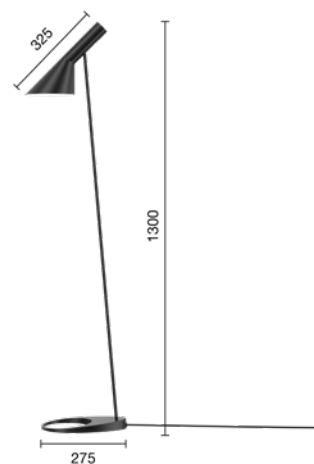

AJ FLOOR

Floor lamps

Designer: Arne Jacobsen

Concept: The floor lamp emits downward directed light. The angle of the shade can be adjusted to optimize light distribution. The shade is painted white on the inside to ensure a soft comfortable light.

Finish: White, Black, Pale Petroleum, Warm Sand, Soft Lemon, Electric Orange, Dusty Blue, Warm Grey, Stainless Steel Polished.

Material: Shade: Spun steel or stainless steel. Base: Die cast zinc or stainless steel. Stem: Steel or stainless steel.

Mounting: Cable type: Plastic cord with plug. Cable length: 2.4m. Light control: On/Off switch on cord.

Weight: Max. 3.5kg.

Class: Ingress protection IP20. Electric shock protection II.

FINISH	LIGHT SOURCE	CABLE	EAN	ORDER NO.	Exkl. moms	Inkl. moms
Black	1x20W E27	Black cord	5714693752560	5744169710	10,716	13,395
Dusty Blue	1x20W E27	Black cord	5714693276288	5744170039	10,716	13,395
Electric Orange	1x20W E27	White cord	5714693276912	5744170000	10,716	13,395
Pale Petroleum	1x20W E27	Black cord	5714693750887	5744169794	10,716	13,395
Soft Lemon	1x20W E27	White cord	5714693276806	5744170013	10,716	13,395
Stainless Steel Polished	1x20W E27	Black cord	5714693210480	5744166425	12,644	15,805
Warm Grey	1x20W E27	Black cord	5714693276004	5744170042	10,716	13,395
Warm Sand	1x20W E27	White cord	5714693276509	5744170026	10,716	13,395
White	1x20W E27	White cord	5714693752775	5744169707	10,716	13,395
SPARE PART			EAN	ORDER NO.	Exkl. moms	Inkl. moms
Foot switch On/Off black			5703411196090	5717000000	424	530
Foot switch On/Off white			5703411196106	5717000013	424	530