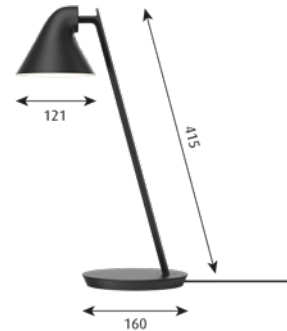

Finish: White, Black, Light alu grey, Rose brown, Soft pink, Petrol blue or Taupe, powder coated.

Material: Base: Steel. Arm and lamp head: Aluminum.

Mounting: Mounting: baseplate. Cable type: PVC cord. Cable length: 2,5m. Stepless dim between 15 and 100%. Timer function: 4 hours/8 hours. Light control: Switch on head. LED driver: separate, plugs into power outlet. White cord on White and Soft pink. Black cord on all other colours.

Weight: Max. 2,9 kg.

Class: Ingress protection IP20. Electric shock protection II.

Info notes: The arm has a stationary angle of 15°. Head can tilt and rotate. The arm can rotate 342° around the base. A single push button located at the lamp head will control the functions on/off and dimming. Turn on/off the light with light fading in/out. Stepless dim of the light to a suitable level between 15 and 100%. Timer function to automatically turn off the light after amount of time, selectable between off/4 hours/8 hours. Function to set a fixed light level each time the lamp is connected to main power. LED driver fitted externally on cord. This product is fitted with an integrated energy-saving LED light source. Should you wish to replace it, please contact Louis Poulsen so we can help you purchase the correct LED Replacement Kit. Please note that LED-replacement should always be carried out by an authorised electrician.

FINISH	LIGHT SOURCE	LUMEN	CABLE	EAN	ORDER NO.	Exkl. moms	Inkl. moms
Black	LED 2700K 10W	418	Black cord	5714693993772	5744168122	4,920	6,150
Brown Rose	LED 2700K 10W	418	Black cord	5714693994236	5744168151	4,920	6,150
Light Aluminium Grey	LED 2700K 10W	418	Black cord	5714693994007	5744168148	4,920	6,150
Petrol Blue	LED 2700K 10W	418	Black cord	5714693994977	5744168180	4,920	6,150
Soft Pink	LED 2700K 10W	418	White cord	5714693994465	5744168164	4,920	6,150
Taupe	LED 2700K 10W	418	Black cord	5714693994984	5744168177	4,920	6,150
White	LED 2700K 10W	418	White cord	5714693994991	5744168135	4,920	6,150