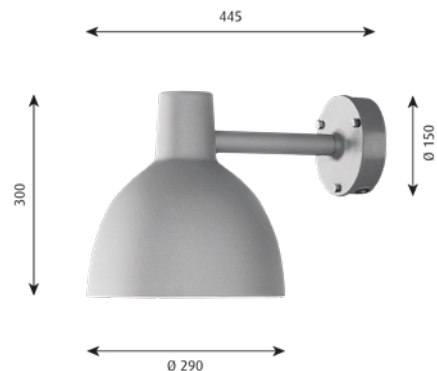

TOLDBOD 290 WALL

Wall and Ceiling Outdoor

Designer: Louis Poulsen A/S

Concept: The light is directed 100% downwards and the shade has a matt white painted interior emitting a soft, diffused, comfortable light. The fixture fulfills full cut-off criteria.

Finish: Aluminium coloured with textured surface or black with textured surface, powder coated.

Material: Fixture head: Die cast aluminium. Shield: Injection moulded clear polycarbonate. Wall box: Die cast aluminium. Arm: Extruded aluminium.

Mounting: Terminal block: 1x3x2.5 mm², LED: 1x5x2,5 mm².
Cable entries: 2x rear entries and 2x bottom entries to Ø 10- 14.5mm cable.
Looping: Approved, max. 3x1,5mm².

Weight: Max. 5kg.

Class: IP44. IK08. Electric shock protection I w. ground.

Info notes: The wall box and arm are painted in the same colour as the fixture head.

DIMENSIONS	FINISH	LIGHT SOURCE	LIGHTING CONTROL	LUMEN	EAN	ORDER NO.	Exkl. moms	Inkl. moms	
Ø 290	Aluminium Colour Texture	LED 3000K 20W	DAC: DALI + CLO	1928	5703411165218	5743156892	15,368	19,210	
Ø 290	Aluminium Colour Texture	LED 4000K 20W	DAC: DALI + CLO	1988	5703411165676	5743156915	15,368	19,210	
Ø 290	Black Texture	LED 3000K 20W	DAC: DALI + CLO	1928	5703411165423	5743156902	15,368	19,210	
Ø 290	Black Texture	LED 4000K 20W	DAC: DALI + CLO	1988	5703411165928	5743156928	15,368	19,210	
SPARE PART						EAN	ORDER NO.	Exkl. moms	Inkl. moms
Toldbod 220 Wall diffuser						5703411007495	5743590487	1,188	1,485
Toldbod 290 diffuser						5703411014066	5747305050	1,044	1,305

Please contact Louis Poulsen regarding Class II.