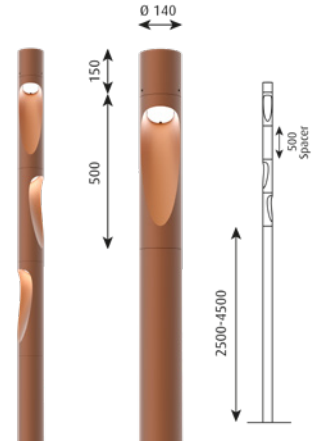

Mounting: Driver position: Driver integrated in each head. Posts available for inground installation or with base plate for surface mounting. Post diameter: Ø140mm. Fixture heads connects together with connectors and can be mounted on top of each other and fixed with two screws. Up to five heads on one post depending on total height. Reflector can be tilted +/- 5 degrees from outside the fixture, and heads can be turned 360 degrees. Looping: Heads are connected by smart connectors. Installation cable: 5m 5x1mm² (Class I) or 5m 4x1mm² (Class II).

Weight: Fixture head: Max 9kg.

Class: Ingress protection IP66. Electric shock protection I w. ground, II w/o ground. IK10.

Info notes: Driver integrated in each head. Surge protection device (SPD) not included. LED replacement kit available. Dimming options: DALI, CLO, and night time dimming (default setting: 50% power in 8 hours). All variants available with Zhaga socket for Smart City compatibility. Including CLO and night time dimming options. Please contact Louis Poulsen for more info about supported Light Management Systems. Honeycombe available as an accessory which can be installed subsequently.

Please note, Flindt Plaza is based on a modular principle. A complete fixture is built up by single item numbers and consists of a pole, a top, an installation cable plus a number of light heads. (Maximum of 5 units on a pole. A unit can also be a spacer).

	DIMENSIONS	FINISH	LIGHT SOURCE	LIGHT TECHNIQUE	LIGHTING CONTROL	LUMEN	POLE TYPE	EAN	ORDER NO.	Exkl. moms	Inkl. moms
Cable		Corten Colour						5714693805839	5747404362	928	1,160
Cable		Corten Colour						5714693806041	5747404375	928	1,160
Cable		Corten Colour			FOR SR ZHAGA			5714693974047	5747405785	928	1,160
Cable		Corten Colour			FOR SR ZHAGA			5714693974276	5747405798	928	1,160
Head		Aluminium Colour Texture	LED 2700K 33W	15°	DAC: DALI + CLO	2667		5714693669424	5747403907	11,532	14,415
Head		Aluminium Colour Texture	LED 2700K 33W	15°	DPC: NIGHTDIM + CLO	2667		5714693674466	5747404142	11,532	14,415
Head		Aluminium Colour Texture	LED 2700K 33W	15°	ZHAGA SR (Smart City)	2667		5714693671946	5747404029	11,532	14,415
Head		Aluminium Colour Texture	LED 2700K 33W	15° W/HONEYCOMB	DAC: DALI + CLO	1960		5714693950126	5747405646	11,672	14,590
Head		Aluminium Colour Texture	LED 2700K 33W	35°	DAC: DALI + CLO	2588		5714693670055	5747403936	11,532	14,415
Head		Aluminium Colour Texture	LED 2700K 33W	35°	DPC: NIGHTDIM + CLO	2588		5714693675098	5747404171	11,532	14,415
Head		Aluminium Colour Texture	LED 2700K 33W	35°	ZHAGA SR (Smart City)	2588		5714693672578	5747404058	11,532	14,415
Head		Aluminium Colour Texture	LED 2700K 33W	35° W/HONEYCOMB	DAC: DALI + CLO	1844		5714693950331	5747405659	11,672	14,590
Head		Aluminium Colour Texture	LED 3000K 33W	15°	DAC: DALI + CLO	2780		5714693669639	5747403910	11,532	14,415
Head		Aluminium Colour Texture	LED 3000K 33W	15°	DPC: NIGHTDIM + CLO	2780		5714693674671	5747404155	11,532	14,415