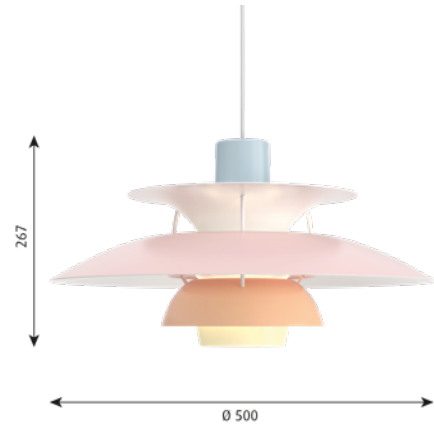

Hues of Blue, Hues of Green, Hues of Grey, Hues of Orange, Hues of Red, Hues of Rose: Matt wet painted.

Metal variants: Polished Brass or Copper: Matt, powder coated.

Please note that the copper and brass surface is untreated. This means that the surface will change over time and develop a patina.

Material: Lower shade: Spun steel.
Other shades and anti-glare disc: Spun aluminium, spun copper or spun brass.
Struts: Rolled aluminium.
Diffuser: Frosted glass.

Mounting: Suspension type: Cable 2x1mm². Canopy: Yes. Cable length: 3m.

Weight: Max. 2.5 kg.

Class: Ingress protection IP20. Electric shock protection II w/o ground.

Info notes: Colour of anti-glare disc:
Blue: White Classic, Monochrome Blue and Hues of Orange.
Green: Hues of Red and Hues of Rose.
Red: Hues of Green and Hues of Blue.
Rose: Pastel Blue Rose Peach, Hues of Grey and White Modern.
Peach: Pastel Oyster Blue Rose.
Same colour/material as main shade on Monochrome and Metal variants.

Colour of struts:
Purple: White Classic.
Bronze coloured: White Modern and Hues of colours.
White: Copper, Brass and Pastels.
Same colour as main shade on Monochrome variants.

Cable and canopy: Monochrome Black: Black cable and canopy.
All others: White cable and canopy.

Please note that the copper and brass surface is untreated. This means that the surface will change over time and develop a patina. This process may have already begun when the product is delivered.

FINISH	LIGHT SOURCE	CABLE	EAN	ORDER NO.	Exkl. moms	Inkl. moms
Brass	1x75W E27	White fabric cord	5703411062517	574109980	11,528	14,410
Copper	1x75W E27	White fabric cord	5703411768228	5741099854	11,528	14,410
Hues of Blue	1x75W E27	White fabric cord	5703411768419	5741099841	9,192	11,490
Hues of Green	1x75W E27	White fabric cord	5703411768600	5741099838	9,192	11,490
Hues of Grey	1x75W E27	White fabric cord	5703411769171	5741099809	9,192	11,490
Hues of Orange	1x75W E27	White fabric cord	5703411768983	5741099812	9,192	11,490
Hues of Red	1x75W E27	White fabric cord	5703411768792	5741099825	9,192	11,490
Hues of Rose	1x75W E27	White fabric cord	5703411767061	5741099799	9,192	11,490
Monochrome Black	1x75W E27	Black fabric cord	5714693451814	5741104626	9,192	11,490
Monochrome Blue	1x75W E27	White fabric cord	5714693432912	5741104558	9,192	11,490
Monochrome Oyster Grey	1x75W E27	White fabric cord	5714693255214	5741113057	9,192	11,490