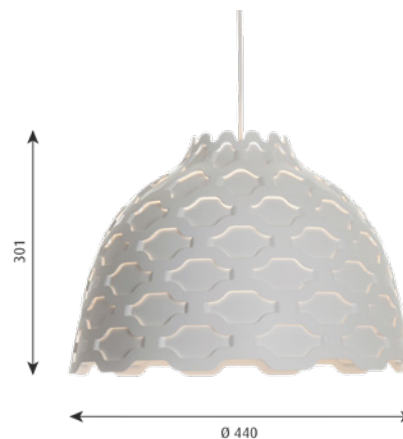

LC SHUTTERS

Pendants

Designer: Louise Campbell

Concept: The fixture emits a primarily downward illumination. The perforated pattern on the shade provides a soft illumination around the fixture. Meanwhile, the perforation helps to lighten up the surface of the shade in a decorative way, when it is turned on, thereby maintaining the contour of the fixture, whether it is on or off. The light source is surrounded by an opal diffuser, which ensures that the fixture is 100% glare-free, and that the fixture is suitable for several types of light sources providing the same light distribution and comfort. And finally, the shape of the diffuser allows a beautiful view into the fixture.

Finish: White, powder coated.

Material: Shade: Spun aluminium. Punched and embossed. Suspension: Powder coated die casted aluminium. Diffuser ball: Mouth-blown white opal glass.

Mounting: Suspension type: Cable 2x1mm². Canopy: Yes. Cable length: 3m.

Weight: Max. 3,2kg.

Class: Ingress protection IP20. Electric shock protection II wo. ground.

FINISH	LIGHT SOURCE	EAN	ORDER NO.	Exkl. moms	Inkl. moms
White	1x70W E27	5703411212189	5741092903	6,368	7,960
SPARE PART		EAN	ORDER NO.	Exkl. moms	Inkl. moms
Canopy White 2-part tophat @		5703411179338	5749329034	212	265
LC Shutters diffuser ball V2		5703411680322	5741094639	1,380	1,725
LC Shutters 70W suspension V2		5703411680339	5741094626	1,380	1,725