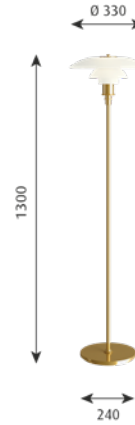

PH 3½-2½ FLOOR

Floor lamps

Designer: Poul Henningsen

Concept: The fixture is designed based on the principle of a reflective three-shade system, which directs the majority of the light downwards. The shades are made of mouth-blown opal three-layer glass, which is glossy on top and sandblasted matt on the underside, giving a soft and diffused light distribution.

Finish: Brass metallised, black metallised or high lustre chrome plated. White opal glass.

Material: Shades: Mouth-blown white opal glass. Top plate and base: Brass metallised, black metallised or high lustre chrome plated, spun brass. Stem: Brass metallised, black metallised or high lustre chrome plated, steel.

Mounting: Cable type: Plastic cord with plug. Cable length: 2.5m. Light control: On/off switch on cord.

Weight: Max. 7.5kg.

Class: Ingress protection IP20. Electric shock protection II w/o ground.

FINISH	LIGHT SOURCE	SWITCH/PLUG	CABLE	EAN	ORDER NO.	Exkl. moms	Inkl. moms
Black Metallised	1x70W E27	With switch	Black cord	5703411568569	5744166218	19,032	23,790
Brass Metallised	1x70W E27	With switch	White cord	5703411098936	5744611255	19,032	23,790
High Lustre Chrome Plated	1x70W E27	With switch	Black cord	5703411127124	5744162199	17,476	21,845
SPARE PART				EAN	ORDER NO.	Exkl. moms	Inkl. moms
PH 3½-2½, Glass middle shade				5703411127179	5744162241	3,008	3,760
PH 3½-2½, Glass lower shade				5703411127186	5744162254	2,592	3,240
PH 3½, Glass top shade				5703411128718	5744162267	4,392	5,490
Foot switch On/Off black				5703411196090	5717000000	424	530
Foot switch On/Off white				5703411196106	5717000013	424	530
Finger screw SS M3X12 (3pcs) lower				5703411842089	5744610528	70	88
Finger screw brass raw M3X12 (3pcs)lower				5714693450473	5744611284	70	88