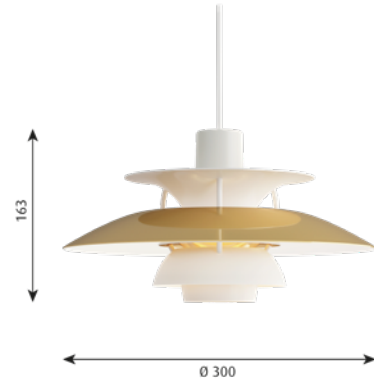

Monochrome Black, Monochrome Blue, Monochrome White, Hues of Blue, Hues of Green, Hues of Grey, Hues of Orange, Hues of Red, Hues of Rose: Matt wet painted.

Metal versions: Polished brass or copper and white, matt powder coated. Please note that the copper and brass surface is untreated. This means that the surface will change over time and develop a patina.

Material: Shades and anti-glare disc: Spun aluminium, spun copper or spun brass. Struts: rolled aluminium.

Mounting: Suspension type: Cable 2x1mm². Canopy: Yes. Cable length: 3m.

Weight: Max. 0.9 kg.

Class: Ingress protection IP20. Electric shock protection II w/o ground.

Info notes: Colour of anti-glare disc: Classic, Monochrome Blue and Hues of Orange: Blue. Hues of Red and Hues of Rose: Green. Hues of Green and Hues of Blue: Red. Hues of Grey and Modern White: Rose. Monochrome Black: Black. Monochrome White: White. Copper version: Copper. Brass version: Brass.

Colour of struts: Classic: Purple. Copper version, Brass version and Monochrome White: White. Monochrome Blue: Blue. Monochrome Black: Black. Modern White and Hues of colours: Bronze coloured.

Cable and canopy: Monochrome Black: Black cable and canopy. All others: White cable and canopy.

Please note that the copper and brass surface is untreated. This means that the surface will change over time and develop a patina. This process may have already begun when the product is delivered.

FINISH	LIGHT SOURCE	CABLE	EAN	ORDER NO.	Exkl. moms	Inkl. moms
Brass	1x20W E14	White fabric cord	5703411062265	5741099993	8,932	11,165
Copper	1x20W E14	White fabric cord	5703411767290	5741099883	8,932	11,165
Hues of Blue	1x20W E14	White fabric cord	5703411662786	5741095120	6,616	8,270
Hues of Green	1x20W E14	White fabric cord	5703411662977	5741095117	6,616	8,270
Hues of Grey	1x20W E14	White fabric cord	5703411662595	5741095133	6,616	8,270
Hues of Orange	1x20W E14	White fabric cord	5703411660782	5741095081	6,616	8,270
Hues of Red	1x20W E14	White fabric cord	5703411663165	5741095104	6,616	8,270
Hues of Rose	1x20W E14	White fabric cord	5703411663356	5741095094	6,616	8,270
Monochrome Black	1x20W E14	Black fabric cord	5714693452934	5741104639	6,616	8,270
Monochrome Blue	1x20W E14	White fabric cord	5714693430277	5741104587	6,616	8,270
Monochrome White	1x20W E14	White fabric cord	5714693428519	5741104600	6,616	8,270
White Classic	1x20W E14	White fabric cord	5703411662403	5741095146	6,616	8,270
White Modern	1x20W E14	White fabric cord	5703411662212	5741095159	6,616	8,270
SPARE PART			EAN	ORDER NO.	Exkl. moms	Inkl. moms
Canopy White 2-part tophat ©			5703411179338	5749329034	212	265
PH 5 mini electrical assembly EU			5703411740897	5741093397	916	1,145