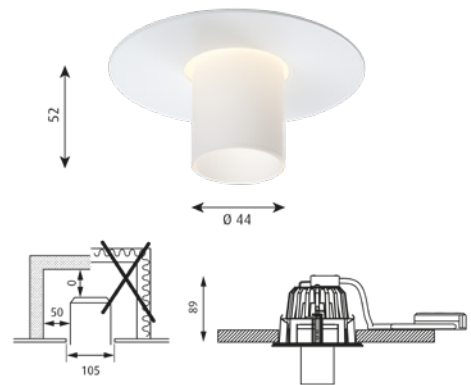

BALLERUP MINI

Recessed

Designer: C. J. Nørgaard Pedersen & P. Hougaard Nielsen

Concept: The light distribution is symmetric and directed downwards. The vertical three-layer mouth-blown glass cylinder provides a soft and comfortable light on the ceiling around the fixture, as well as reducing glare for passers-by.

Finish: White, powder coated. White opal glass.

Material: Diffuser: Mouth-blown white opal glass. Ring: Punched steel.

Mounting: Ceiling thickness: 5-32mm. Ceiling Cut-Out: Ø 105mm. Looping: Not approved. Driver hardwired to housing. For more information please look at www.louis Poulsen.com.

Weight: Max. 0.5kg.

Class: Ingress protection IP20. Electric shock protection II.

Info notes: Supplied with light source. For LED replacement kits please do contact Louis Poulsen. The innovation of the LED technology is constant. The specifications mentioned are based on present technology.

FINISH	LIGHT SOURCE	LIGHTING CONTROL	LUMEN	EAN	ORDER NO.	Exkl. moms	Inkl. moms
White	LED 3000K 12W	DALI	792	5714693485574	5742561349	3,748	4,685
SPARE PART				EAN	ORDER NO.	Exkl. moms	Inkl. moms
Ballerup Mini/Micro glass				5703411004418	5742560719	952	1,190
Ballerup mini trim				5703411447246	5742586751	1,444	1,805
Mini Downlight LED-DA 3K V2				5714693483822	5742560890	2,312	2,890
Mini Downlight replacement kit LED 3K V2				5714693484072	5742560900	1,852	2,315