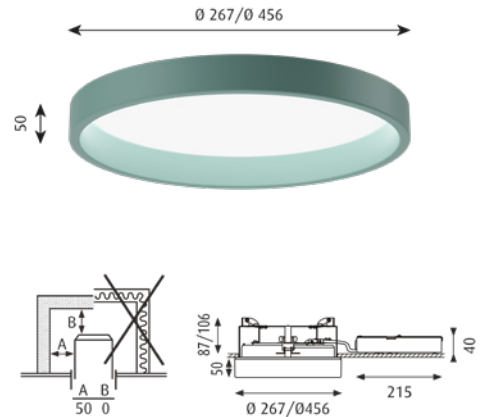

Finish: White, Black, Pale Petroleum or Yellow. Powder coated.

Material: Reflector: Deep drawn aluminium. Diffuser: Acrylic, frosted or micro prismatic. Installation lock: Polyamide.

Mounting: Ceiling thickness: 1–40 mm. Driver is a separate unit (supplied with luminaire). Cut-out dimensions: Ø 260: Ø 248mm, Ø 450: Ø 438mm. Looping: Approved, max 5x1.5mm².

Please contact Louis Poulsen for 4000K or Kelvin Adjustable in additional finishes.

LP CIRCLE SEMI RECESSED

Recessed

Designer: Mikkel Beedholm/KHR Architecture

Concept: The fixture emits diffused light via a high-efficiency acrylic diffuser. The diffuser, which is encircled by a voluminous coloured or white ring, is hidden when viewed from low angles. Angling the inner side of the ring 5° creates a comfortable and decorative graduation of the light from the diffuser. With two diameters and four different installation options, the lights series can be used for a wide range of applications.

Finish: White, Black, Pale Petroleum or Yellow. Powder coated.

Material: Reflector: Deep drawn aluminium. Diffuser: Acrylic, frosted or micro prismatic. Installation lock: Polyamide.

Mounting: Ceiling thickness: 1–40 mm. Driver is a separate unit (supplied with fixture). Cut-out dimensions: Ø 260: Ø 248mm, Ø 450: Ø 438mm. Looping: Approved, max 5x1.5mm2.

Weight: Max 3kg. (Ø 260). Max5 kg. (Ø 450).

Class: Ingress protection IP20. Electric shock protection I.

Info notes: LED technology is constantly developing. The specifications given are based on existing technology. For LED replacement kit please do contact Louis Poulsen. Please contact Louis Poulsen for the following versions: LP Circle Ø 450 HO: High output for projects with high ceilings or where high illumination is required. LP Circle Ø 450 with microprismatic diffuser for UGR <19 (CIE 117). If you have special requirements concerning colour temperature, IP class or other modifications to the LP Circle model, please contact Louis Poulsen.