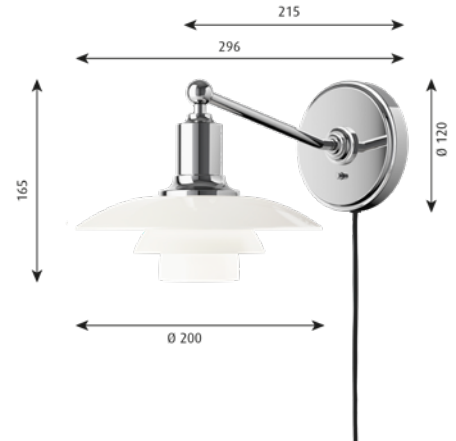

PH 2/1 WALL

Wall lamps

Designer: Poul Henningsen

Concept: The fixture is designed based on the principle of a reflective three-shade system, which directs the majority of the light downwards. The shades are made of mouth-blown opal three-layer glass, which is shiny on the top and sandblasted matt on the inside, giving a soft and diffused light distribution.

Finish: White opal glass. High lustre chrome plated.

Material: Shades: Mouth-blown white opal glass. Wall box: High lustre chrome plated, spun brass. Suspension: High lustre chrome plated, spun aluminium. Arm: High lustre chrome plated, brass.

Mounting: Mounting with cord and plug or for hardwiring.
With cord: Cord with plug. Cord length: 2.9m. Light control: On/off switch on wall box.
Without cord for hardwiring: Wall bracket for mounting on wall. Light control: Two options. Either with on/off switch on wall box or without switch on wall box with turn on/off at main switch

Weight: Max. 1.5kg.

Class: Ingress protection IP20.
With cord and plug: Electric shock protection II.
For hardwiring: Electric shock protection I.

FINISH	LIGHT SOURCE	SWITCH/PLUG	CABLE	EAN	ORDER NO.	Exkl. moms	Inkl. moms
White Opal Glass	1x20W E14	With switch	Without cord	5714693970537	5743151318	8,548	10,685
White Opal Glass	1x20W E14	With switch	With cord	5703411069851	5743141629	8,548	10,685
White Opal Glass	1x20W E14	Without switch	Without cord	5714693971640	5743151305	8,548	10,685
SPARE PART				EAN	ORDER NO.	Exkl. moms	Inkl. moms
PH 2/1 top shade glass Table/Wall				5703411073957	5741084937	3,044	3,805
PH 2/1 middle shade glass				5703411073964	5741084940	1,908	2,385
PH 2/1 lower shade glass				5703411073971	5741084953	1,704	2,130
PH 2-1, springholder w/springs				5703411194010	5741086333	448	560