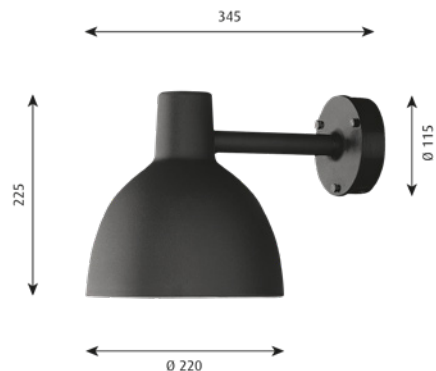

TOLDBOD 220 WALL

Wall and Ceiling Outdoor

Designer: Louis Poulsen A/S

Concept: The light is directed 100% downwards and the shade has a matt white painted interior emitting a soft, diffused, comfortable light. The fixture fulfills full cut-off criteria.

Finish: Aluminium coloured with textured surface or black with textured surface, powder coated.

Material: Fixture head: Die cast aluminium. Shield: Injection moulded clear polycarbonate. Wall box: Die cast aluminium. Arm: Extruded aluminium.

Mounting: Terminal block: 1x3x2.5 mm².

Cable entries: 3x rear entries and 2x knock outs in bottom to Ø 10-14.5 mm cable.

Looping: Approved, max. 3x1,5 mm².

Class: IP43. IK09. Electric shock protection I w. ground.

Info notes: The wall box and arm are painted in the same colour as the fixture head.

DIMENSIONS	FINISH	LIGHT SOURCE	EAN	ORDER NO.	Exkl. moms	Inkl. moms
Ø 220	Aluminium Colour Texture	1x100W E27	5703411093375	5743160529	9,192	11,490
Ø 220	Black Texture	1x100W E27	5703411192955	5743160752	9,192	11,490