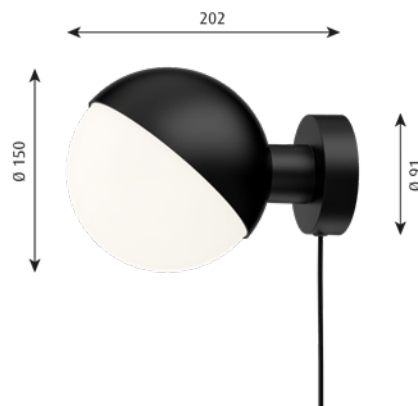

VL STUDIO WALL

Wall lamps

Designer: Vilhelm Lauritzen

Concept: The fixture emits a glare-free, diffused light. The triple-layered opal glass provides a pleasant and uniform illumination of the area around the fixture. The lamp shade can be tilted 90 degrees to the right or left, which allows for flexible light distribution.

Finish: Matt black, wet painted or brushed brass with fine hairlines. White opal glass, glossy.
EU/UK/JP: Unlacquered brass which will develop a patina.
AU/KR/CN/JP/US: Clear lacquered brass.

Material: Glass: Mouth-blown, 3-layered opal glass, glossy.
Housing: Deep drawn aluminum or brass.
Wall box: Die cast aluminum or forged brass. Please note the untreated brass will patinate.

Mounting: Two options. With cord and plug and on/off switch on cord or variant for hardwiring with on/off on main switch.

Cord type: Plastic cord with plug. Black for black version and white on brass versions.

Cord length: 2.5 m.

Glass can be unscrewed to change the light source.

Weight: Max 1.3 kg

Class: Ingress protection IP20.

With cord and plug: Electric shock protection II.

For hardwiring: Electric shock protection I.

Info notes: The adjustable lamp shade can be tilted 90 degrees to the right or left. The untreated brass will change over time and develop patina.

DIMENSIONS	FINISH	LIGHT SOURCE	SHADE	SWITCH/PLUG	CABLE	EAN	ORDER NO.	Exkl. moms	Inkl. moms
Ø 150	Black	G9	ROTATABLE	With switch	With cord	5714693435050	5743150186	4,276	5,345
Ø 150	Black	G9	ROTATABLE	Without switch	Without cord	5714693007547	5743147092	4,276	5,345
Ø 150	Brass	G9	ROTATABLE	With switch	With cord	5714693434848	5743150199	5,680	7,100
Ø 150	Brass	G9	ROTATABLE	Without switch	Without cord	5714693007752	5743147102	5,680	7,100
SPARE PART						EAN	ORDER NO.	Exkl. moms	Inkl. moms
VL Studio Table/Wall, Black grommet						5714693968787	5744167880	35	44
VL Studio Ø150 Wall pinol screw						5714693968831	5743151871	35	44
VL Studio Ø150 Wall glass						5714693968848	5743151868	1,116	1,395
VL Studio Table/Wall, White grommet						5714693987221	5744167877	35	44