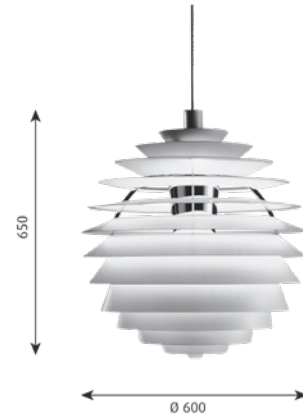

PH LOUVRE

Pendants

Designer: Poul Henningsen

Concept: The fixture provides 100% glare-free light. The geometrical, spherical design is based on the principle of illuminating all surfaces at the same angle. This ensures uniform light around the fixture, illuminating both walls and ceiling. Matt painted undersurfaces and glossy top surfaces result in an attractive reflection of the diffused light, creating uniform light distribution around the fixture.

Finish: White, wet painted.

Material: Shades: Spun aluminium. Frame: High lustre chrome plated, extruded brass. Housing: High lustre chrome plated, spun aluminium.

Mounting: Suspension type: Cable 2 x 1 mm² and wire. Canopy or external driver box contains driver. Cable length: 4m. Maximum distance between external driver box and fixture: 20m.

Weight: Max. 7kg.

Class: Ingress protection IP20. Electric shock protection I w. ground.

Info notes: This product is fitted with an integrated energy-saving LED light source. Should you wish to replace it, please contact Louis Poulsen so we can help you purchase the correct LED Replacement Kit. Please note that LED-replacement should always be carried out by an authorised electrician.

FINISH	LIGHT SOURCE	LIGHTING CONTROL	LUMEN	CABLE	PLUG TYPE	EAN	ORDER NO.	Exkl. moms	Inkl. moms
White	LED 2700K 96W	DALI	2741	WHT TEX/WIRE	EXT. DRIVER	5703411752456	5741094671	79,948	99,935
White	LED 2700K 96W	DALI	2741	WHT TEX/WIRE	INT. DRIVER	5703411753330	5741094655	79,948	99,935
White	LED 2700K 96W	WIRELESS BLUETOOTH	2741	White fabric cord and wire	INT. DRIVER	5703411752838	5741094697	81,400	101,750
White	LED 3000K 96W	DALI	2986	WHT TEX/WIRE	INT. DRIVER	5703411752265	5741094668	79,948	99,935
White	LED 3000K 96W	DALI	2986	WHT TEX/WIRE	EXT. DRIVER	5703411752647	5741094684	79,948	99,935
White	LED 3000K 96W	WIRELESS BLUETOOTH	2986	WHT TEX/WIRE	INT. DRIVER	5703411753026	5741094707	81,400	101,750
SPARE PART						EAN	ORDER NO.	Exkl. moms	Inkl. moms
PH Artichoke/Louvre/Lp centrum canopy						5703411001325	5741480272	576	720
PH Artichoke Ø600, Ø720, Ø840, 6½-6, Louvre replacement LED 27K90						5703411390375	5741096585	3,284	4,105
PH Artichoke Ø600, Ø720, Ø840, 6½-6, Louvre replacement LED 3K90						5703411390528	5741096598	3,284	4,105