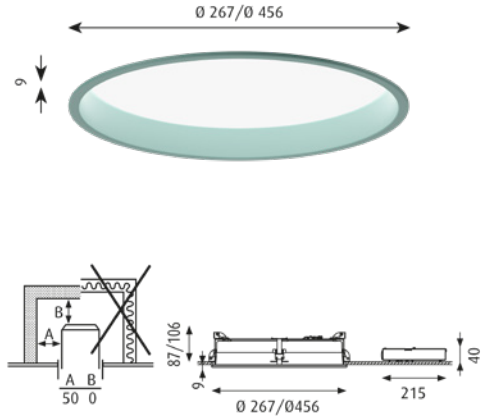

LP CIRCLE RECESSED

Recessed

Designer: Mikkel Beedholm/KHR Architecture

Concept: The fixture emits diffused light via a high-efficiency acrylic diffuser. The diffuser, which is encircled by a voluminous coloured or white ring, is hidden when viewed from low angles. Angling the inner side of the ring 5° creates a comfortable and decorative gradation of the light from the diffuser. With two diameters and four different installation options, the lights series can be used for a wide range of applications.

Finish: White, Black, Pale Petroleum or Yellow. Powder coated.

Material: Reflector: Deep drawn aluminium. Diffuser: Acrylic, frosted or micro prismatic. Installation lock: Polyamide.

Mounting: Ceiling thickness: 1–40 mm. Driver is a separate unit (supplied with luminaire). Cut-out dimensions: Ø 260: Ø 248mm, Ø 450: Ø 438mm. Looping: Approved, max 5x1.5mm².

Weight: Max 3kg. (Ø 260). Max 5kg. (Ø 450).

Class: Ingress protection IP20. Electric shock protection I.

Info notes: LED technology is constantly developing. The specifications given are based on existing technology. For LED replacement kit please do contact Louis Poulsen. Please contact Louis Poulsen for the following versions: LP Circle Ø 450 HO: High output for projects with high ceilings or where high illumination is required. LP Circle Ø 450 with microprismatic diffuser for UGR <19 (CIE 117). If you have special requirements concerning colour temperature, IP class or other modifications to the LP Circle model, please contact Louis Poulsen.