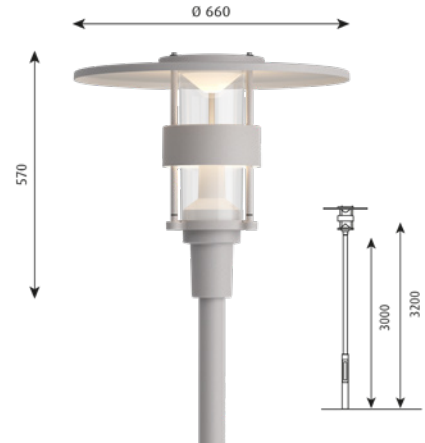

ALBERTSLUND MINI POST

Post

Designer: Jens Møller-Jensen

Concept: The fixture emits symmetrical glare-free light directed downwards. The top shade helps direct the light downwards and prevent light from being emitted upwards. The white painted reflectors result in diffused and comfortable light distribution. The reflector ring protects against direct glare.

Finish: Aluminium coloured with textured surface, graphite with textured surface or grey, powder coated.

Material: Top shade: Form pressed glass fibre. Enclosure: Injection moulded clear polycarbonate. Heat sink/fixture housing: Die-cast aluminium. Console: Die-cast aluminium. Struts: Stainless steel.

Mounting: Pole dimension: Ø 60mm. Transition pieces for Ø 115mm pole can be bought as accessory parts. Installation cable: 4m, 5x1mm² (Class I) or 4m, 4x1mm² (Class II). Driver: Built into the fixture head.

Weight: Max. 7,5

Class: Ingress protection IP66. Electric shock protection I w. ground, II w/o ground. IK10.

Info notes: LED Upgrade kit available for upgrading Albertslund with CFL light sources produced from 2005 and up to previous LED variants. Dimming options CLO, and night time dimming (default setting: 50% power in 8 hours).

FINISH	LIGHT SOURCE	LIGHT TECHNIQUE	LIGHTING CONTROL	LUMEN	SHIELD/DIFFUSER	MOUNTING	EAN	ORDER NO.	Exkl. moms	Inkl. moms
-**	LED 3000K/4000K 34W	2900 LUMEN	SR 2XZHAGA CT **			Ø 60 POLE	-	-	Kontakta LP	Kontakta LP
Aluminium Colour Texture	LED 3000K 34W	2900 LUMEN	DAC: DALI + CLO	2915	CLEAR	Ø 60 POLE	5703411013007	5747838640	14,404	18,005
Aluminium Colour Texture	LED 4000K 34W	2900 LUMEN	DAC: DALI + CLO	2990	CLEAR	Ø 60 POLE	5703411014035	5747838679	14,404	18,005
Graphite Grey Texture	LED 3000K 34W	2900 LUMEN	DAC: DALI + CLO	2915	CLEAR	Ø 60 POLE	5703411013373	5747838653	14,404	18,005
Graphite Grey Texture	LED 4000K 34W	2900 LUMEN	DAC: DALI + CLO	2990	CLEAR	Ø 60 POLE	5703411047040	5747838682	14,404	18,005
Grey	LED 3000K 34W	2900 LUMEN	DAC: DALI + CLO	2915	CLEAR	Ø 60 POLE	5703411013700	5747838666	14,404	18,005
Grey	LED 3000K 34W	2900 LUMEN	SR 2XZHAGA CT	2915	CLEAR	Ø 60 POLE	5703411016763	5747838763	16,732	20,915
Grey	LED 3000K 34W	2900 LUMEN	SR ZHAGA CT	2915	CLEAR	Ø 60 POLE	5714693554034	5747825336	16,732	20,915
Grey	LED 4000K 34W	2900 LUMEN	DAC: DALI + CLO	2990	CLEAR	Ø 60 POLE	5703411014691	5747838695	14,404	18,005
Grey	LED 4000K 34W	2900 LUMEN	SR 2XZHAGA CT	2915	CLEAR	Ø 60 POLE	5714693554874	5747825378	16,732	20,915
Grey	LED 4000K 34W	2900 LUMEN	SR ZHAGA CT	2915	CLEAR	Ø 60 POLE	5714693554454	5747825352	16,732	20,915
SPARE PART							EAN	ORDER NO.	Exkl. moms	Inkl. moms
Albertslund MINI polyc. diff. before 1991							5703411011942	5747291083	1,416	1,770
Albertslund MINI polycarbon. diff.							5703411011959	5747291096	1,368	1,710
Albertslund MINI shade grey							5703411011966	5747291106	2,192	2,740
Albertslund MINI elass.150W A65 CLI ora.sock							5703411011997	5747291135	3,288	4,110
Albertslund MINI cap nut							5703411014318	5747811036	62	77
Albertslund MINI reflector with Ø18 hole, before 1991							5703411014400	5747811926	516	645
Albertslund MINI lock/support strut, before 1991							5703411014431	5747811955	4,928	6,160
Albertslund MINI distance tube, before 1991							5703411014448	5747811968	2,980	3,725
Albertslund MINI inc socket, old vers.							5703411016695	5749320907	282	352
Albertslund MINI socket E27							5703411016701	5749321346	128	160
Albertslund MINI replacement kit LED-DAC 4K CLI V2							5703411024621	5747839704	4,500	5,625
Albertslund MINI replacement kit LED-DAC 3K CLI V2							5703411025598	5747839678	4,500	5,625
Albertslund MINI replacement kit LED-DPC 4K CLI V2							5703411026540	5747839649	4,500	5,625
Albertslund MINI replacement kit LED-DPC 3K CLI V2							5703411027202	5747839623	4,500	5,625
Albertslund MINI innerstrut							5703411127070	5747816833	360	450
Albertslund MINI post anti-glare shade grey							5703411127087	5747816646	1,056	1,320
Albertslund MINI shade aluc							5703411159224	5747296318	2,192	2,740
Albertslund MINI shade graph grey							5703411161890	5747914713	2,192	2,740
ACCESSORIES							EAN	ORDER NO.	Exkl. moms	Inkl. moms
ALB MIN,TRANS.PIECE POLE Ø115/60GREY							5703411176566	5747297359	1,280	1,600
ALB MIN,TRANS.PIECE POLE Ø115/60 GRAPH							5703411176573	5747297362	1,280	1,600
ALB MIN,TRANS.PIECE POLE Ø115/60 ALUC							5703411176580	5747297375	1,280	1,600