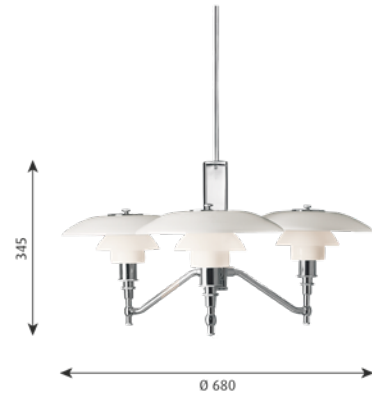

PH 3/2 ACADEMY

Pendants

Designer: Poul Henningsen

Concept: The three lights on the fixture are designed based on the principle of a reflective threeshade system which directs the majority of the light downwards. The shades are made of mouth-blown opal three-layer glass, which is glossy on the top and sandblasted matt on the inside, giving a soft and diffused light distribution.

Finish: High lustre chrome plated. White opal glass.

Material: Shades: Mouth-blown white opal glass. Frame: High lustre chrome plated, extruded brass. Suspension: High lustre chrome plated, extruded brass.

Mounting: Suspension type: Cable 2x0,75mm². Canopy: Yes. Cable length: 4m.

Weight: Max. 6kg.

Class: Ingress protection IP20. Electric shock protection II w/o ground.

FINISH	LIGHT SOURCE	CABLE	EAN	ORDER NO.	Exkl. moms	Inkl. moms
High Lustre Chrome Plated	3x40W E14	Black fabric cord	5703411097106	5741084869	36,800	46,000
SPARE PART			EAN	ORDER NO.	Exkl. moms	Inkl. moms
PH 3/2 middle shade glass			5703411001622	5741481598	2,112	2,640
PH 3/2 lower shade glass			5703411001639	5741481608	1,748	2,185
PH 3-2, Academy top shade glass			5703411097090	5741481682	3,292	4,115
Canopy chrome Academy PH 44230			5714693478194	5741481734	1,876	2,345