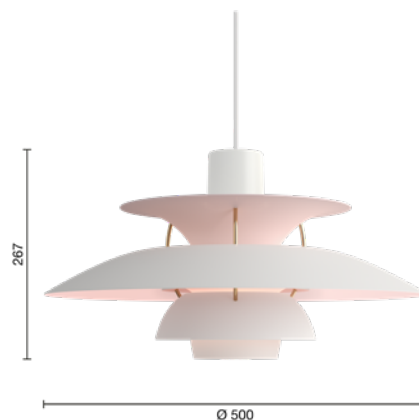

Mounting: Suspension: Cord 2x1 mm².
Cord length: 3 m.
Canopy: White.

Weight: Max. 2.5 kg.

Class: Ingress protection IP20. Electric shock protection II w/o ground.

Info notes: Please note that the brass surface is untreated. This means that the surface will change over time and develop a patina. This process may have already begun when the product is delivered.