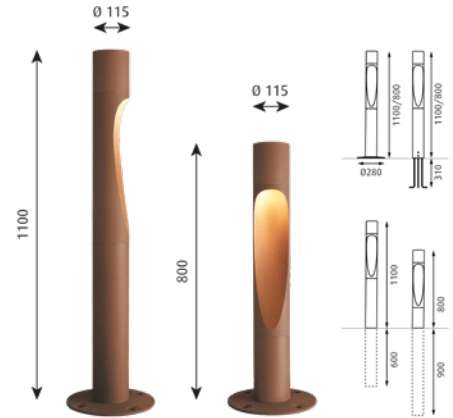

FLINDT BOLLARD

Bollard

Designer: Christian Flindt

Concept: The bollard emits a wide downward directed glare-free light. The light source rests at the top inside the asymmetric carving on the side of the bollard, where the gradient serves as a reflector that softens the light and forms a pleasant organic shape on the ground below.

Finish: Aluminium, Corten, or Black coloured. Textured surface, powder coated.

Material: Top: Cast aluminium. Reflector part: Cast aluminium. Post: Extruded aluminium. Base plate: Cast aluminium.

Mounting: Terminal block position: In the top.

Looping: Approved, max. 5x6 mm².

Driver position: In the top.

Post dia. Ø115 mm.

Post f/in ground installation:

H: 1700mm incl. fixture head, in ground part 600 or 900 mm.

Post w/anchorage unit:

H: 1110/1410 mm incl. fixture head, in ground anchorage unit 310 mm.

Post w/base plate for surface mounting:

H 800/1100 mm incl. fixture head. Post dia.

Weight: Max 10.4kg.

Class: Ingress protection IP65. Electric shock protection I w. ground, II w/o ground. IK10.

Info notes: The bollard is equipped with 2 pcs LED's for maximizing the vertical light distribution. Delivered with integrated Surge Protection Device (SPD).

Please contact Louis Poulsen for 2700K.

DIMENSIONS	FINISH	LIGHT SOURCE	LIGHTING CONTROL	LUMEN	MOUNTING	EAN	ORDER NO.	Exkl. moms	Inkl. moms
1100mm	Aluminium Colour Texture	LED 3000K 12W	DAC: DALI + CLO	671	POST F/IN-GROUND INSTALLATION	5714693158836	5747407644	16,152	20,190
1100mm	Aluminium Colour Texture	LED 3000K 12W	DAC: DALI + CLO	671	POST W/BASE PLATE	5714693164356	5747407110	16,152	20,190
1100mm	Aluminium Colour Texture	LED 3000K 12W	DAC: DALI + CLO	671	POST W/ANCHORAGE UNIT	5714693164431	5747407123	16,152	20,190
1100mm	Aluminium Colour Texture	LED 3000K 12W	DAC: DALI + CLO	671	POST W/BASE PLATE	5714693164646	5747407136	16,152	20,190
1100mm	Aluminium Colour Texture	LED 3000K 12W	DAC: DALI + CLO	671	POST W/ANCHORAGE UNIT	5714693164844	5747407149	16,152	20,190
1100mm	Aluminium Colour Texture	LED 3000K 12W	DAC: DALI + CLO	671	POST F/IN-GROUND INSTALLATION	5714693253555	5747407107	16,152	20,190
1100mm	Aluminium Colour Texture	LED 3000K 12W	DPC: NIGHTDIM + CLO	671	POST W/ANCHORAGE UNIT	5714693159215	5747407660	16,152	20,190
1100mm	Aluminium Colour Texture	LED 3000K 12W	DPC: NIGHTDIM + CLO	671	POST W/ANCHORAGE UNIT	5714693159420	5747407673	16,152	20,190
1100mm	Aluminium Colour Texture	LED 3000K 12W	DPC: NIGHTDIM + CLO	671	POST W/BASE PLATE	5714693171194	5747407466	16,152	20,190
1100mm	Aluminium Colour Texture	LED 3000K 12W	DPC: NIGHTDIM + CLO	671	POST F/IN-GROUND INSTALLATION	5714693171477	5747407479	16,152	20,190
1100mm	Aluminium Colour Texture	LED 3000K 12W	DPC: NIGHTDIM + CLO	671	POST W/BASE PLATE	5714693171576	5747407482	16,152	20,190
1100mm	Aluminium Colour Texture	LED 3000K 12W	DPC: NIGHTDIM + CLO	671	POST F/IN-GROUND INSTALLATION	5714693171750	5747407495	16,152	20,190
1100mm	Aluminium Colour Texture	LED 4000K 12W	DAC: DALI + CLO	690	POST F/IN-GROUND INSTALLATION	5714693165636	5747407181	16,152	20,190
1100mm	Aluminium Colour Texture	LED 4000K 12W	DAC: DALI + CLO	690	POST F/IN-GROUND INSTALLATION	5714693165858	5747407194	16,152	20,190
1100mm	Aluminium Colour Texture	LED 4000K 12W	DAC: DALI + CLO	690	POST W/ANCHORAGE UNIT	5714693166237	5747407217	16,152	20,190
1100mm	Aluminium Colour Texture	LED 4000K 12W	DAC: DALI + CLO	690	POST W/BASE PLATE	5714693166312	5747407204	16,152	20,190
1100mm	Aluminium Colour Texture	LED 4000K 12W	DAC: DALI + CLO	690	POST W/BASE PLATE	5714693166428	5747407220	16,152	20,190
1100mm	Aluminium Colour Texture	LED 4000K 12W	DAC: DALI + CLO	690	POST W/ANCHORAGE UNIT	5714693166770	5747407233	16,152	20,190
1100mm	Aluminium Colour Texture	LED 4000K 12W	DPC: NIGHTDIM + CLO	690	POST W/BASE PLATE	5714693156221	5747407505	16,152	20,190
1100mm	Aluminium Colour Texture	LED 4000K 12W	DPC: NIGHTDIM + CLO	690	POST F/IN-GROUND INSTALLATION	5714693156252	5747407518	16,152	20,190
1100mm	Aluminium Colour Texture	LED 4000K 12W	DPC: NIGHTDIM + CLO	690	POST W/BASE PLATE	5714693156443	5747407521	16,152	20,190
1100mm	Aluminium Colour Texture	LED 4000K 12W	DPC: NIGHTDIM + CLO	690	POST F/IN-GROUND INSTALLATION	5714693156757	5747407534	16,152	20,190
1100mm	Aluminium Colour Texture	LED 4000K 12W	DPC: NIGHTDIM + CLO	690	POST W/ANCHORAGE UNIT	5714693160037	5747407709	16,152	20,190
1100mm	Aluminium Colour Texture	LED 4000K 12W	DPC: NIGHTDIM + CLO	690	POST W/ANCHORAGE UNIT	5714693160259	5747407712	16,152	20,190
1100mm	Black Texture	LED 3000K	DAC: DALI + CLO		POST F/IN-GROUND INSTALLATION	5714693299195	5747408180	16,152	20,190
1100mm	Black Texture	LED 3000K	DAC: DALI + CLO		POST W/BASE PLATE	5714693300815	5747408193	16,152	20,190
1100mm	Black Texture	LED 3000K	DAC: DALI + CLO		POST W/ANCHORAGE UNIT	5714693301072	5747408203	16,152	20,190
1100mm	Black Texture	LED 3000K	DAC: DALI + CLO		POST W/BASE PLATE	5714693301270	5747408216	16,152	20,190