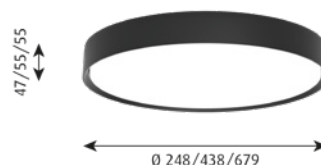

LP SLIM ROUND SEMI RECESSED

Recessed

Designer: Louis Poulsen A/S

Concept: The slim housing encircles a high-efficient acrylic diffuser emitting diffused primarily downward directed light. The slim body has a slight curvature and an inner curve which reduces contrast. The product family comes in a range of sizes and mounting options for a wide range of applications. Surface mounted and suspended versions have an indirect light component.

Finish: White or black, powder coated or clear lacquered, pickled aluminium.

Material: Reflector: Die cast aluminium. Diffuser: Acrylic, opal or micro prismatic. Installation lock: Aluminium.

Mounting: Ceiling thickness: 1–60 mm.
Cut-out dimensions: Ø 250: Ø198mm, Ø 440: Ø215mm, Ø 680: Ø 270mm.
Optional mounting bracket or wire for alternative installation.
Looping: Approved, max 5 x 2.5 mm².
Driver integrated.

Weight: Max: 8kg

Class: Ingress protection IP20. Electric shock protection I.

DIMENSIONS	FINISH	LIGHT SOURCE	LIGHTING CONTROL	LUMEN	SHIELD/DIFFUSER	MOUNTING	EAN	ORDER NO.	Exkl. moms	Inkl. moms
Ø 250	Black	LED 3000K 13W	DALI	1089	OPAL	SEMI-RECESSED	5703411649800	5742584261	6,584	8,230
Ø 250	Dark Aluminium Raw	LED 3000K 13W	DALI	1089	OPAL	SEMI-RECESSED	5714693250806	5742584766	6,584	8,230
Ø 250	White	LED 3000K 13W	DALI	1248	OPAL	SEMI-RECESSED	5703411650370	5742584232	6,584	8,230
Ø 250	White	LED 3000K 13W	DALI	1132	PRISMATIC	SEMI-RECESSED	5714693545599	5742585037	7,740	9,675
Ø 250	White	LED 4000K 13W	DALI	1274	OPAL	SEMI-RECESSED	5703411650189	5742584245	6,584	8,230
Ø 250	White	LED 4000K 13W	DALI	1155	PRISMATIC	SEMI-RECESSED	5714693545889	5742585040	7,740	9,675
Ø 250	White	LED KELVIN ADJUSTABLE	DALI KELVIN ADJUSTABLE	1232	OPAL	SEMI-RECESSED	5703411649992	5742584258	7,420	9,275
Ø 250	White	LED KELVIN ADJUSTABLE	DALI KELVIN ADJUSTABLE		PRISMATIC	SEMI-RECESSED	5714693546497	5742585053	8,576	10,720
Ø 440	Black	LED 3000K 25W	DALI	2373	OPAL	SEMI-RECESSED	5703411658987	5742584326	10,200	12,750
Ø 440	Dark Aluminium Raw	LED 3000K 25W	DALI	2373	OPAL	SEMI-RECESSED	5714693252206	5742584795	10,200	12,750
Ø 440	White	LED 3000K 25W	DALI	2677	OPAL	SEMI-RECESSED	5703411659557	5742584290	10,200	12,750
Ø 440	White	LED 3000K 25W	DALI	2357	PRISMATIC	SEMI-RECESSED	5714693547548	5742585105	11,356	14,195
Ø 440	White	LED 3000K 35W	DALI HIGH OUTPUT	3611	PRISMATIC	SEMI-RECESSED	5714693548590	5742585150	12,320	15,400
Ø 440	White	LED 4000K 25W	DALI	2731	OPAL	SEMI-RECESSED	5703411659366	5742584300	10,200	12,750
Ø 440	White	LED 4000K 25W	DALI	2405	PRISMATIC	SEMI-RECESSED	5714693547753	5742585118	11,356	14,195
Ø 440	White	LED 4000K 35W	DALI HIGH OUTPUT	3991	OPAL	SEMI-RECESSED	5714693548385	5742585147	11,168	13,960
Ø 440	White	LED 4000K 35W	DALI HIGH OUTPUT	3684	PRISMATIC	SEMI-RECESSED	5714693548804	5742585163	12,320	15,400
Ø 440	White	LED KELVIN ADJUSTABLE	DALI KELVIN ADJUSTABLE	2532	OPAL	SEMI-RECESSED	5703411659175	5742584313	11,040	13,800
Ø 440	White	LED KELVIN ADJUSTABLE	DALI KELVIN ADJUSTABLE		PRISMATIC	SEMI-RECESSED	5714693547968	5742585121	12,192	15,240
Ø 680	Black	LED 3000K 53W	DALI	5814	OPAL	SEMI-RECESSED	5703411657843	5742584384	19,580	24,475
Ø 680	Dark Aluminium Raw	LED 3000K 53W	DALI	5814	OPAL	SEMI-RECESSED	5714693253524	5742584821	19,580	24,475
Ø 680	White	LED 3000K 46W	DALI	4721	PRISMATIC	SEMI-RECESSED	5714693860999	5742585341	20,736	25,920
Ø 680	White	LED 3000K 53W	DALI	6266	OPAL	SEMI-RECESSED	5703411658413	5742584355	19,580	24,475
Ø 680	White	LED 4000K 46W	DALI	4817	PRISMATIC	SEMI-RECESSED	5714693861248	5742585354	20,736	25,920
Ø 680	White	LED 4000K 53W	DALI	6393	OPAL	SEMI-RECESSED	5703411658222	5742584368	19,580	24,475
Ø 680	White	LED KELVIN ADJUSTABLE	DALI KELVIN ADJUSTABLE	6383	OPAL	SEMI-RECESSED	5703411658031	5742584371	20,708	25,885
Ø 680	White	LED KELVIN ADJUSTABLE	DALI KELVIN ADJUSTABLE	4809	PRISMATIC	SEMI-RECESSED	5714693861637	5742585367	21,864	27,330
SPARE PART							EAN	ORDER NO.	Exkl. moms	Inkl. moms
Slim Round Ø680 diffuser opal							5703411642542	5742584627	1,456	1,820
SLIM ROUND SEMI-REC 680 MOUNT. DEVICE							5703411656297	5742584436	1,528	1,910
Slim Round semi-rec Ø250/440 mount device							5703411656488	5742584423	1,172	1,465
Slim Round Ø250 replacement kit LED 3K90							5703411835951	5741087963	1,156	1,445
Slim Round Ø250 replacement kit LED 4K90							5703411836163	5741087976	1,156	1,445
Slim Round Ø440 replacement kit LED 3K90							5703411836798	5741087989	2,432	3,040
Slim Round Ø440 replacement kit LED 4K90							5703411837009	5741087992	2,432	3,040
Slim Round Ø680 R/SR/S replacement kit LED 3K90							5703411837467	5741087947	7,600	9,500
Slim Round Ø680 R/SR/P replacement kit LED 4K90							5703411837832	5741087950	7,600	9,500