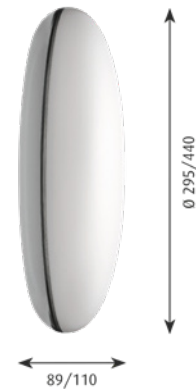

SILVERBACK CEILING/WALL

Wall lamps

Designer: KiBiSi

Concept: The fixture emits diffused light. The opal curved diffuser provides a soft and comfortable spatial lighting, and the metallised rear half of the product produces a decorative halo-like illumination on the ceiling or wall surface. The metallised surface also creates a mirror effect, reflecting the texture, colour or material of the installation surface.

Finish: White opal and alu-metallised.

Material: Ø295: Rear housing: Die cast aluminium powder coated white. Shade: Opalescent PMMA and semi-metallised PC. Ø440: Rear housing: Die-stamped steel sheet, powder coated, white. Diffuser: Opalescent PMMA and semi-metallised PC.

Mounting: Terminal strip: 1x5x2.5mm². Cable access: 2 rear, Ø19mm. Looping: Approved, max. 5x1.5mm².

Weight: Max. 3kg.

Class: Protection class IP20, Insulation class I

Info notes: For Switch-Dim or LED replacement kit please contact Louis Poulsen. Motion Sensor: If required the sensor settings can simply be altered using the dip-switches in the luminaire. If the luminaire is run continuously at 100% output, the life expectancy on the driver/sensor is reduced.

DIMENSIONS	FINISH	LIGHT SOURCE	LIGHTING CONTROL	LUMEN	MOUNTING	EAN	ORDER NO.	Exkl. moms	Inkl. moms
Ø 295	Opal	LED 3000K 9.8W	DALI	818	WALL & CEILING	5703411772508	5743157053	4,496	5,620
Ø 440	Opal	LED 3000K 32W	MOTION SENSOR **		WALL & CEILING	-	-	Kontakta LP	Kontakta LP
Ø 440	Opal	LED 3000K 32W	DALI	2306	WALL & CEILING	5703411687932	5743168864	6,588	8,235
SPARE PART						EAN	ORDER NO.	Exkl. moms	Inkl. moms
Silverback Ø440 shade pmma						5703411226445	5743168712	2,324	2,905
Silverback Ø295 shade pmma						5703411444221	5743157040	1,544	1,930
Silverback Ø295 replacement kit LED 3K90						5703411836378	5741087866	1,072	1,340

**Please specify upon ordering.