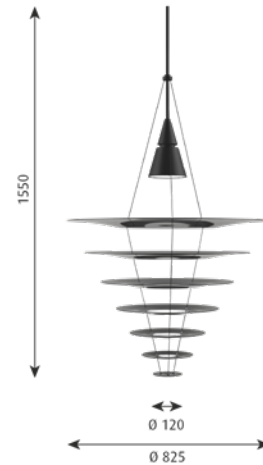

ENIGMA 825

Pendants

Designer: Shoichi Uchiyama

Concept: The fixture emits glare-free, soft, and comfortable downward light. The shade design ensures even illumination of the surface. The matt upper surface diffuses the light, while the glossy lower surface ensures optimal reflection.

Finish: Aluminium coloured or black wet painted, aluminium. Shades: White or black acrylic.

Material: Cone and pendant tube: Wet painted aluminium. Wire: Stainless steel. Shades: Acrylic.

Mounting: Suspension type: Cable 2x0,75mm² & wire. Canopy: Yes. Cable length: 4m.

Weight: Max. 7.7kg.

Class: Ingress protection IP20. Electric shock protection I w. ground.

Info notes: This product is fitted with an integrated energy-saving LED light source. Should you wish to replace it, please contact Louis Poulsen so we can help you purchase the correct LED Replacement Kit. Please note that LED-replacement should always be carried out by an authorised electrician.

FINISH	LIGHT SOURCE	LIGHTING CONTROL	LUMEN	CABLE	EAN	ORDER NO.	Exkl. moms	Inkl. moms
Black	LED 3000K 57W	DALI	3401	BLK PL	5703411933121	5741088768	29,392	36,740
BR. ALU	LED 3000K 57W	DALI	5883	TRANSP CABLE	5703411932919	5741088771	29,372	36,715
SPARE PART					EAN	ORDER NO.	Exkl. moms	Inkl. moms
Enigma Ø120 w/bush. white					5703411140130	5741086786	908	1,135
Enigma Ø210 white					5703411140147	5741086799	984	1,230
Enigma Ø310 white					5703411140154	5741086809	1,096	1,370
Enigma Ø422 white					5703411140161	5741086812	1,456	1,820
Canopy Black 2-part tophat®					5703411179321	5749329021	212	265
Canopy White 2-part tophat ®					5703411179338	5749329034	212	265
Enigma Ø545 white					5703411189160	5741087099	2,556	3,195
Enigma Ø825 replacement kit LED 27K90					5703411969663	5741088849	2,288	2,860
Enigma Ø825 replacement kit LED 3K90					5703411969878	5741088852	2,288	2,860
Enigma Ø120 w/bush. black					5703411970294	5741088878	908	1,135
Enigma Ø210 black					5703411970508	5741088881	984	1,230
Enigma Ø310 black					5703411970713	5741088894	1,096	1,370
Enigma Ø422 black					5703411970928	5741088904	1,456	1,820
Enigma Ø545 black					5703411971130	5741088917	2,556	3,195
Enigma Ø680 black					5703411971345	5741088920	2,908	3,635
Enigma Ø825 black					5703411971550	5741088933	3,464	4,330
Enigma Ø680 white					5703411971765	5741088946	2,908	3,635
Enigma Ø825 white					5703411971970	5741088959	3,464	4,330