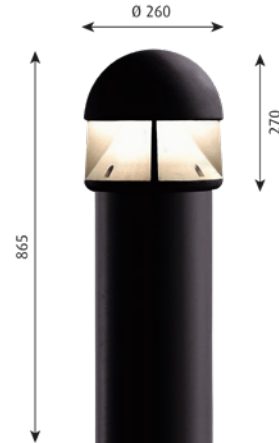

Material: Enclosure: Injection moulded clear polycarbonate. Housing: Die cast aluminium. Top: Die cast aluminium. Post: Extruded aluminium. Base plate: Die cast aluminium.

Mounting: In-ground struts: Yes. Terminal block positioning: In fixture head. Looping: Approved, max 5x2,5mm². Driver positioning: In fixture head. Max. installation cable: 1 or 2x5x2,5mm² or depending on installation box. Post f/ in-ground installation: Height excluding fixture head: 1195mm, including 600mm below ground. Bollard with base plate for surface mounting: Height excluding fixture head: 595mm. Post diameter 210mm.

Weight: Max. 19.3kg.

Class: Ingress protection IP65. Electric shock protection I w. ground, II w/o ground. IK10.

Info notes: The intermediate ring solution is used when the fixture is to be mounted without post directly on a flat surface. The post and intermediate ring are delivered in the same colour as the fixture head. Detailed information about installation and looping possibilities can be found on our Internet page. The fixture is IP65. The bollard pole door is IP44. Post for base plate installation is supplied without anchor bolts. Anchor bolts to be sourced locally.

The innovation of the LED technology is constant. The specifications mentioned are based on present technology.

Please contact Louis Poulsen for 2700K.

FINISH	LIGHT SOURCE	LUMEN	MOUNTING	POLE TYPE	EAN	ORDER NO.	Exkl. moms	Inkl. moms
Aluminium Colour Texture	LED 3000K 28W	670	W/ACCESS DOOR	POST W/BASE PLATE	5703411207727	5747701049	23,092	28,865
Aluminium Colour Texture	LED 3000K 28W	670	W/ACCESS DOOR	POST F/IN-GROUND INSTALLATION	5703411207741	5747701065	24,312	30,390
Aluminium Colour Texture	LED 4000K 28W	702	W/ACCESS DOOR	POST W/BASE PLATE	5703411207338	5747504851	23,092	28,865
Aluminium Colour Texture	LED 4000K 28W	702	W/ACCESS DOOR	POST F/IN-GROUND INSTALLATION	5703411207352	5747504877	24,312	30,390
Graphite Grey Texture	LED 3000K 28W	570	W/ACCESS DOOR	POST F/IN-GROUND INSTALLATION	5703411207758	5747701078	24,312	30,390
Graphite Grey Texture	LED 3000K 28W	570	W/ACCESS DOOR	POST W/BASE PLATE	5703411207734	5747701052	23,092	28,865
Graphite Grey Texture	LED 4000K 28W	597	W/ACCESS DOOR	POST W/BASE PLATE	5703411207345	5747504864	23,092	28,865
Graphite Grey Texture	LED 4000K 28W	597	W/ACCESS DOOR	POST F/IN-GROUND INSTALLATION	5703411207369	5747504880	24,312	30,390
SPARE PART					EAN	ORDER NO.	Exkl. moms	Inkl. moms
Waterfront spare LED module 4K M60					5703411201527	5747504806	6,664	8,330
ACCESSORIES					EAN	ORDER NO.	Exkl. moms	Inkl. moms
WATERFRONT, AQUA STOPPER Ø 210 T=30MM					5703411081648	5747293324	448	560
WATERFRONT, INTERMEDIATE RING, COLOUR ALU.					5703411094716	5747291973	2,040	2,550
WATERFRONT, INTERMEDIATE RING, GRAPHITE GREY					5703411142196	5747503661	2,040	2,550

Please contact Louis Poulsen for 2700K.