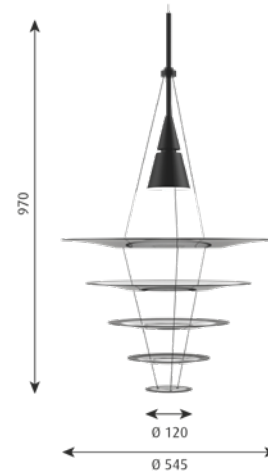

ENIGMA 545

Pendants

Designer: Shoichi Uchiyama

Concept: The fixture emits glare-free, soft, comfortable downward light. The shade design ensures even illumination of the surface. The matt upper surface diffuses the light, while the glossy lower surface ensures optimal reflection.

Finish: Brushed aluminium, clear coated or black wet painted. Shades: White or black acrylic.

Material: Cone and pendant tube: Lacquered or wet painted brushed aluminium. Wire: Stainless steel. Shades: Acrylic.

Mounting: Suspension type: Cable 2x0,75mm². Canopy: Yes. Cable length: 3m

Weight: Max. 2.1 kg.

Class: Ingress protection IP20. Electric shock protection II w/o ground.

FINISH	LIGHT SOURCE	CABLE	EAN	ORDER NO.	Exkl. moms	Inkl. moms
Black	1x40W GU10	Black cord	5703411933541	5741088742	12,256	15,320
BR. ALU	1x40W GU10	TRANSP CABLE	5703411933336	5741088755	12,256	15,320