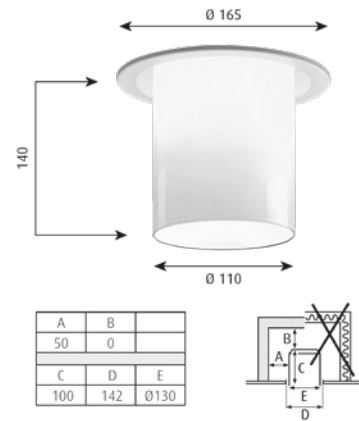

BALLERUP

Recessed

Designer: C. J. Nørgaard Pedersen & P. Hougaard Nielsen

Concept: The light distribution is symmetric and directed downwards. The vertical three-layer mouth-blown glass cylinder provides a soft and comfortable light on the ceiling around the fixture, as well as reducing glare for passers-by.

Finish: White, powder coated. White opal glass.

Material: Diffuser: Mouth-blown white opal glass. Housing: Spun steel.

Mounting: Termination: Plug 5x2.5mm². Ceiling thickness: 1-45mm. Ceiling Cut-Out: Ø 142mm. Looping: Not approved. For more information please look at www.louispuolsen.com.

Weight: Max. 3.6kg.

Class: Ingress protection IP20. Electric shock protection I w. ground.

FINISH	LIGHT SOURCE	LIGHTING CONTROL	LUMEN	MOUNTING	EAN	ORDER NO.	Exkl. moms	Inkl. moms
White	LED 3000K 13W	DALI	1076	CEILING	5714693499199	5742560913	6,056	7,570
SPARE PART					EAN	ORDER NO.	Exkl. moms	Inkl. moms
Ballerup glass					5703411004203	5742560023	1,992	2,490
Ballerup replacement kit LED 3K V2					5714693499601	5742560926	748	935