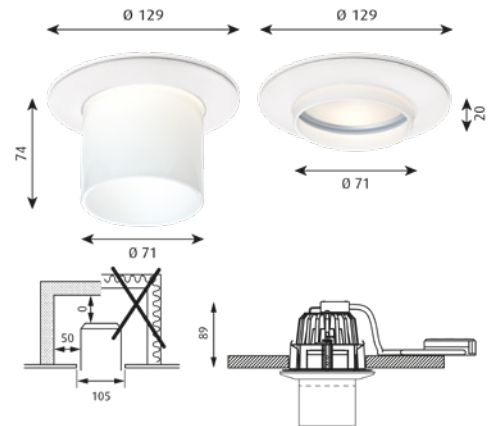

AH MINI

Recessed

Designer: Alfred Homann

Concept: The light distribution is symmetric and directed downwards. The opal glass cylinder provides soft light for both the ceiling and space. It also significantly reduces the angle of glare, so that passers-by are exposed to minimal glare. Two lengths of the glass create different lighting effects.

Finish: White, wet painted

Material: Ring: Die cast aluminum. Glass: White opal glass.

Mounting: Ceiling thickness: 5-32mm. Ceiling Cut-Out: Ø 105mm. Looping: Not approved. For more information please look at www.louis Poulsen.com.

Weight: Max. 0.5kg.

Class: Ingress protection IP20. Electric shock protection II.

Info notes: Supplied with light source. For LED replacement kits please do contact Louis Poulsen. The innovation of the LED technology is constant. The specifications mentioned are based on present technology.

DIMENSIONS	FINISH	LIGHT SOURCE	LIGHTING CONTROL	LUMEN	EAN	ORDER NO.	Exkl. moms	Inkl. moms
LONG	White	LED 3000K 12W	DALI	594	5714693484942	5742561310	3,748	4,685
SHORT	White	LED 3000K 12W	DALI	714	5714693484409	5742561323	3,748	4,685
SPARE PART					EAN	ORDER NO.	Exkl. moms	Inkl. moms
AH MINI trim short white					5703411592939	5742586683	1,444	1,805
AH MINI trim tall white					5703411593127	5742586696	1,444	1,805
Mini Downlight LED-DA 3K V2					5714693483822	5742560890	2,312	2,890
Mini Downlight replacement kit LED 3K V2					5714693484072	5742560900	1,852	2,315