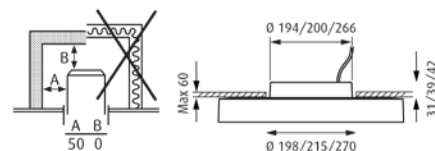

LP SLIM ROUND SEMI RECESSED

Recessed

Designer: Louis Poulsen A/S

Concept: The slim housing encircles a high-efficient acrylic diffuser emitting diffused primarily downward directed light. The slim body has a slight curvature and an inner curve which reduces contrast. The product family comes in a range of sizes and mounting options for a wide range of applications. Surface mounted and suspended versions have an indirect light component.

Finish: White or black, powder coated or clear lacquered, pickled aluminium.

Material: Reflector: Die cast aluminium. Diffuser: Acrylic, opal or micro prismatic. Installation lock: Aluminium.

Mounting: Ceiling thickness: 1–60 mm.
Cut-out dimensions: Ø 250: Ø198mm, Ø 440: Ø215mm, Ø 680: Ø 270mm.
Optional mounting bracket or wire for alternative installation.
Looping: Approved, max 5 x 2.5 mm².
Driver integrated.

Weight: Max: 8kg

Class: Ingress protection IP20. Electric shock protection I.

DIMENSIONS	FINISH	LIGHT SOURCE	LIGHTING CONTROL	LUMEN	SHIELD/DIFFUSER	MOUNTING	EAN	ORDER NO.	Exkl. moms	Inkl. moms
Ø 250	Black	LED 3000K 13W	DALI	1089	OPAL	SEMI-RECESSED	5703411649800	5742584261	6,584	8,230
Ø 250	Dark Aluminium Raw	LED 3000K 13W	DALI	1089	OPAL	SEMI-RECESSED	5714693250806	5742584766	6,584	8,230
Ø 250	White	LED 3000K 13W	DALI	1248	OPAL	SEMI-RECESSED	5703411650370	5742584232	6,584	8,230
Ø 250	White	LED 3000K 13W	DALI	1132	PRISMATIC	SEMI-RECESSED	5714693545599	5742585037	7,740	9,675
Ø 250	White	LED 4000K 13W	DALI	1274	OPAL	SEMI-RECESSED	5703411650189	5742584245	6,584	8,230
Ø 250	White	LED 4000K 13W	DALI	1155	PRISMATIC	SEMI-RECESSED	5714693545889	5742585040	7,740	9,675
Ø 250	White	LED KELVIN ADJUSTABLE	DALI KELVIN ADJUSTABLE	1232	OPAL	SEMI-RECESSED	5703411649992	5742584258	7,420	9,275
Ø 250	White	LED KELVIN ADJUSTABLE	DALI KELVIN ADJUSTABLE		PRISMATIC	SEMI-RECESSED	5714693546497	5742585053	8,576	10,720
Ø 440	Black	LED 3000K 25W	DALI	2373	OPAL	SEMI-RECESSED	5703411658987	5742584326	10,200	12,750
Ø 440	Dark Aluminium Raw	LED 3000K 25W	DALI	2373	OPAL	SEMI-RECESSED	5714693252206	5742584795	10,200	12,750
Ø 440	White	LED 3000K 25W	DALI	2677	OPAL	SEMI-RECESSED	5703411659557	5742584290	10,200	12,750
Ø 440	White	LED 3000K 25W	DALI	2357	PRISMATIC	SEMI-RECESSED	5714693547548	5742585105	11,356	14,195
Ø 440	White	LED 3000K 35W	DALI HIGH OUTPUT	3611	PRISMATIC	SEMI-RECESSED	5714693548590	5742585150	12,320	15,400
Ø 440	White	LED 4000K 25W	DALI	2731	OPAL	SEMI-RECESSED	5703411659366	5742584300	10,200	12,750
Ø 440	White	LED 4000K 25W	DALI	2405	PRISMATIC	SEMI-RECESSED	5714693547753	5742585118	11,356	14,195
Ø 440	White	LED 4000K 35W	DALI HIGH OUTPUT	3991	OPAL	SEMI-RECESSED	5714693548385	5742585147	11,168	13,960
Ø 440	White	LED 4000K 35W	DALI HIGH OUTPUT	3684	PRISMATIC	SEMI-RECESSED	5714693548804	5742585163	12,320	15,400
Ø 440	White	LED KELVIN ADJUSTABLE	DALI KELVIN ADJUSTABLE	2532	OPAL	SEMI-RECESSED	5703411659175	5742584313	11,040	13,800
Ø 440	White	LED KELVIN ADJUSTABLE	DALI KELVIN ADJUSTABLE		PRISMATIC	SEMI-RECESSED	5714693547968	5742585121	12,192	15,240
Ø 680	Black	LED 3000K 53W	DALI	5814	OPAL	SEMI-RECESSED	5703411657843	5742584384	19,580	24,475
Ø 680	Dark Aluminium Raw	LED 3000K 53W	DALI	5814	OPAL	SEMI-RECESSED	5714693253524	5742584821	19,580	24,475
Ø 680	White	LED 3000K 46W	DALI	4721	PRISMATIC	SEMI-RECESSED	5714693860999	5742585341	20,736	25,920
Ø 680	White	LED 3000K 53W	DALI	6266	OPAL	SEMI-RECESSED	5703411658413	5742584355	19,580	24,475
Ø 680	White	LED 4000K 46W	DALI	4817	PRISMATIC	SEMI-RECESSED	5714693861248	5742585354	20,736	25,920
Ø 680	White	LED 4000K 53W	DALI	6393	OPAL	SEMI-RECESSED	5703411658222	5742584368	19,580	24,475
Ø 680	White	LED KELVIN ADJUSTABLE	DALI KELVIN ADJUSTABLE	6383	OPAL	SEMI-RECESSED	5703411658031	5742584371	20,708	25,885
Ø 680	White	LED KELVIN ADJUSTABLE	DALI KELVIN ADJUSTABLE	4809	PRISMATIC	SEMI-RECESSED	5714693861637	5742585367	21,864	27,330
SPARE PART							EAN	ORDER NO.	Exkl. moms	Inkl. moms
Slim Round Ø680 diffuser opal							5703411642542	5742584627	1,456	1,820
SLIM ROUND SEMI-REC 680 MOUNT. DEVICE							5703411656297	5742584436	1,528	1,910
Slim Round semi-rec Ø250/440 mount device							5703411656488	5742584423	1,172	1,465
Slim Round Ø250 replacement kit LED 3K90							5703411835951	5741087963	1,156	1,445
Slim Round Ø250 replacement kit LED 4K90							5703411836163	5741087976	1,156	1,445
Slim Round Ø440 replacement kit LED 3K90							5703411836798	5741087989	2,432	3,040
Slim Round Ø440 replacement kit LED 4K90							5703411837009	5741087992	2,432	3,040
Slim Round Ø680 R/SR/S replacement kit LED 3K90							5703411837467	5741087947	7,600	9,500
Slim Round Ø680 R/SR/P replacement kit LED 4K90							5703411837832	5741087950	7,600	9,500