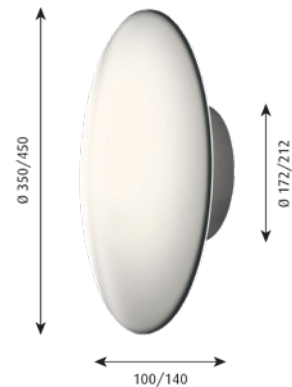

AJ EKLIPTA

Wall and Ceiling Outdoor

Designer: Arne Jacobsen

Concept: The fixture emits soft comfortable light. The glass is designed to provide a uniformly lit surface. The three-layer mouth-blown opal glass shade has a transparent edge, providing a decorative halo of light around the fixture.

Finish: White, powder coated. White opal glass.

Material: Ceiling/Wall box: Die cast aluminium or spun aluminium. Diffuser: Mouth-blown white opal glass.

Mounting: Terminal block: Ø 350/Ø 450: 5x2,5mm². Looping: Approved, Ø 350/Ø 450: Max. 5x1,5mm². Ballast positioning: In wall box.

Weight: Max. 4kg.

Class: Ingress protection IP44. Electric shock protection I w. ground.

Info notes: E27 versions can be used for outdoor by wall mounting only. Ø220: Compatible with leading edge mains dimmers. Please note that low power consumption on some products can affect dimming properties.

DIMENSIONS	FINISH	LIGHT SOURCE	SHIELD/DIFFUSER	MOUNTING	MOUNTING SPECS.	EAN	ORDER NO.	Exkl. moms	Inkl. moms
Ø 350	White	1x60W E27	WHT OPAL	WALL & CEILING	BOX W/SIDE CABLE HOLES	5714693247578	5743155372	5,032	6,290
Ø 450	White	1x60W E27	WHT OPAL	WALL & CEILING	BOX W/SIDE CABLE HOLES	5714693131464	5743155424	6,572	8,215
SPARE PART						EAN	ORDER NO.	Exkl. moms	Inkl. moms
AJ Eklipta Ø350 glass						5703411007235	5743590018	2,652	3,315
AJ Eklipta Ø450 glass						5703411007242	5743590021	3,736	4,670