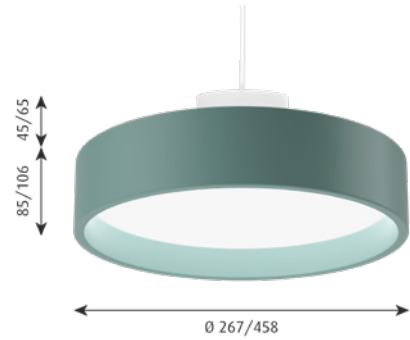

LP CIRCLE SUSPENDED

Pendants

Designer: Mikkel Beedholm/KHR Architecture

Concept: The fixture emits diffused light via a high-efficiency acrylic diffuser. The diffuser, which is encircled by a voluminous coloured or white ring, is hidden when viewed from low angles. Angling the inner side of the ring 5° creates a comfortable and decorative graduation of the light from the diffuser. Perforated body discreetly illuminates the other components of the fixture.

Finish: White, Black, Pale Petroleum or Yellow. Powder coated.

Material: Reflector: Deep drawn aluminium. Diffuser: Acrylic, frosted.

Mounting: Hung: Cord 5x1.5mm², 3m.

Weight: Max 2,3kg. (Ø260). Max 5kg. (Ø450).

Class: Ingress protection IP20. Electric shock protection I.

Info notes: LED technology is constantly developing. The specifications given are based on existing technology. For LED replacement kit please do contact Louis Poulsen. Please contact Louis Poulsen for the following versions: LP Circle Ø 450 HO: High output for projects with high ceilings or where high illumination is required. LP Circle Ø 450 with microprismatic diffuser for UGR <19 (CIE 117). If you have special requirements concerning colour temperature, IP class or other modifications to the LP Circle model, please contact Louis Poulsen.

DIMENSIONS	FINISH	LIGHT SOURCE	LIGHTING CONTROL	LUMEN	SHIELD/DIFFUSER	CABLE	MOUNTING	EAN	ORDER NO.	Exkl. moms	Inkl. moms
Ø 260	Black	LED 3000K 13W	DALI/SWITCH-DIM	1020	OPAL	WHT TEX	SUSPENDED	5703411761854	5741099773	7,344	9,180
Ø 260	Pale Petroleum	LED 3000K 13W	DALI/SWITCH-DIM	1083	OPAL	WHT TEX	SUSPENDED	5703411675168	5741095573	7,344	9,180
Ø 260	White	LED 3000K (ra90)	DALI/SWITCH-DIM		PRISMATIC	WHT TEX	SUSPENDED	5714693538348	5741105638	8,500	10,625
Ø 260	White	LED 3000K 13W	DALI/SWITCH-DIM	1315	OPAL	WHT TEX	SUSPENDED	5703411758212	5741094888	7,344	9,180
Ø 260	White	LED 4000K (ra90)	DALI/SWITCH-DIM		PRISMATIC	WHT TEX	SUSPENDED	5714693538553	5741105641	8,500	10,625
Ø 260	White	LED 4000K 13W	DALI/SWITCH-DIM	1357	OPAL	WHT TEX	SUSPENDED	5703411795088	5741097047	7,344	9,180
Ø 260	White	LED KELVIN ADJUST-ABLE	DALI KELVIN ADJUST-ABLE	1251	OPAL	WHT TEX	SUSPENDED	5703411489338	5741098208	8,320	10,400
Ø 260	White	LED KELVIN ADJUST-ABLE	DALI KELVIN ADJUST-ABLE		PRISMATIC	WHT TEX	SUSPENDED	5714693538768	5741105654	9,476	11,845
Ø 260	Yellow	LED 3000K 13W	DALI/SWITCH-DIM	1194	OPAL	WHT TEX	SUSPENDED	5703411675359	5741095586	7,344	9,180
Ø 450	Black	LED 3000K 25W	DALI/SWITCH-DIM	2356	OPAL	WHT TEX	SUSPENDED	5703411762042	5741099786	11,368	14,210
Ø 450	Pale Petroleum	LED 3000K 25W	DALI/SWITCH-DIM	2424	OPAL	WHT TEX	SUSPENDED	5703411669129	5741095654	11,368	14,210
Ø 450	White	LED 3000K 25W	DALI/SWITCH-DIM	2655	OPAL	WHT TEX	SUSPENDED	5703411758403	5741094891	11,368	14,210
Ø 450	White	LED 3000K 35W	DALI HIGH OUTPUT	3978	OPAL	WHT TEX	SUSPENDED	5714693538973	5741105667	12,336	15,420
Ø 450	White	LED 3000K 35W	DALI HIGH OUTPUT	3631	PRISMATIC	WHT TEX	SUSPENDED	5714693539185	5741105670	13,492	16,865
Ø 450	White	LED 4000K 25W	DALI/SWITCH-DIM	2741	OPAL	WHT TEX	SUSPENDED	5703411793688	5741106996	11,368	14,210
Ø 450	White	LED 4000K 25W	DALI/SWITCH-DIM	2320	PRISMATIC	WHT TEX	SUSPENDED	5714693539819	5741105706	12,524	15,655
Ø 450	White	LED 4000K 35W	DALI HIGH OUTPUT	4106	OPAL	WHT TEX	SUSPENDED	5714693539390	5741105683	12,336	15,420
Ø 450	White	LED 4000K 35W	DALI HIGH OUTPUT	3748	PRISMATIC	WHT TEX	SUSPENDED	5714693539604	5741105696	13,492	16,865
Ø 450	White	LED KELVIN ADJUST-ABLE	DALI KELVIN ADJUST-ABLE	2659	OPAL	WHT TEX	SUSPENDED	5703411489666	5741098211	12,216	15,270
Ø 450	White	LED KELVIN ADJUST-ABLE	DALI KELVIN ADJUST-ABLE		PRISMATIC	WHT TEX	SUSPENDED	5714693540020	5741105719	13,368	16,710
Ø 450	Yellow	LED 3000K 25W	DALI/SWITCH-DIM	2564	OPAL	WHT TEX	SUSPENDED	5703411669471	5741095667	11,368	14,210
SPARE PART								EAN	ORDER NO.	Exkl. moms	Inkl. moms
Circle Ø260 diffuser opal								5703411379998	5742583657	1,056	1,320
Circle Ø450 diffuser opal								5703411380161	5742583660	1,352	1,690
Circle Ø260 replacement kit LED 3K90								5703411835326	5741087824	2,124	2,655
Circle Ø260 replacement kit LED 4K90								5703411835531	5741087837	2,124	2,655
Circle Ø450 replacement kit LED 3K90								5703411835746	5741087840	2,172	2,715
Circle Ø450 replacement kit LED 4K90								5703411837252	5741087853	2,172	2,715
ACCESSORIES								EAN	ORDER NO.	Exkl. moms	Inkl. moms
Circle Ø450 prismatic diffuser								5703411320303	5742583644	1,548	1,935