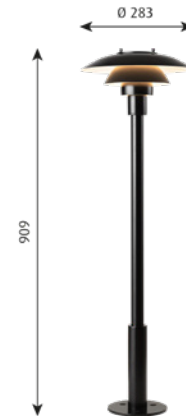

PH 3-2½ BOLLARD

Bollard

Designer: Poul Henningsen

Concept: The fixture is designed based on the principle of a reflective three-shade system, which directs the light downwards. The shades have a matt white painted interior surface, diffusing the light in a comfortable way.

Finish: Black, powder coated.

Material: Top shade: Spun stainless steel. Middle/lower shade: Spun stainless steel. Shadeholder: Form pressed glass. Post: Stainless steel.

Mounting: Terminal block: 1x5x2.5mm². Terminal block positioning: In post.
Cable entries: 2x bottom entries Ø 17mm. Looping: Approved, max. 5x2,5mm².
Post w/base plate for surface mounting: H: 909mm incl. fixture head. Post dia. 32mm.

Weight: Max. 7kg.

Class: Ingress protection IP44. Electric shock protection I.

Info notes: Earth anchor to be ordered separately. Anchor bolts to be sourced locally.

FINISH	LIGHT SOURCE	POLE TYPE	EAN	ORDER NO.	Exkl. moms	Inkl. moms
Black	1x60W E27	POST W/BASE PLATE	5703411167472	5747293447	11,528	14,410
SPARE PART			EAN	ORDER NO.	Exkl. moms	Inkl. moms
PH 3-2½ Bollard/Wal top screws 3 pcs black			5703411167434	5747293405	304	380
PH 3-2½ Bollard/Wal glass			5714693370771	5747293418	1,628	2,035
ACCESSORIES			EAN	ORDER NO.	Exkl. moms	Inkl. moms
PH3-2½ BOL/TOLDBOD BOLEARTH ANCHOR NEW			5703411194096	5747293696	1,104	1,380