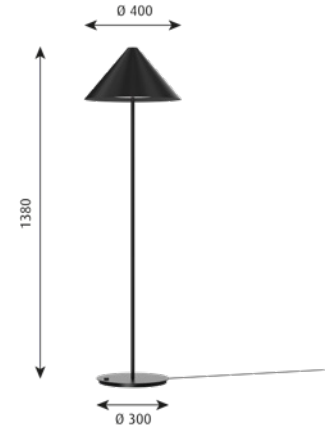

KEGLEN FLOOR

Floor lamps

Designer: Big Ideas

Concept: The floor lamp's distinctive conical shade has a built-in curved diffuser. This ensures an attractive and glare-free downwardly directed light. The stem morphs into the diffuser shade, folding inward and creating a beautiful organic geometry. A gentle light is also emitted upward through a discreet uniform opening in the top of the shade to create a perfect ambiance.

Finish: Black or white, matt, wet-painted.

Material: Shade: Spun aluminum. Diffusor: Injection-molded PC. Base: Die cast aluminum. Stem: Machined aluminum.

Mounting: Cord type: Plastic. Cord length: 2.3 m. Switch: On the base. Stepless dimming. Adapter: External with plug.

Weight: Max. 7,1 kg.

Class: Ingress protection IP20. Class II.

Info notes: An integrated memory function ensures that the lamp will return to its latest adjusted lumen output when power has been removed and restored. This product is fitted with an integrated energy-saving LED light source. Should you wish to replace it, please contact Louis Poulsen so we can help you purchase the correct LED Replacement Kit. Please note that LED-replacement should always be carried out by an authorised electrician.

FINISH	LIGHT SOURCE	LUMEN	SWITCH/PLUG	CABLE	MOUNTING	EAN	ORDER NO.	Exkl. moms	Inkl. moms
Black	LED 2700-2000K D2W 8.5W	481	With switch	With cord	EU PLUG	5714693288588	5744166797	7,648	9,560
Black	LED 3000K 8.5W	509	With switch	With cord	EU PLUG	5714693988273	5744167945	7,648	9,560
White	LED 2700-2000K D2W 8.5W	541	With switch	With cord	EU PLUG	5714693287741	5744166784	7,648	9,560
White	LED 3000K 8.5W	573	With switch	With cord	EU PLUG	5714693988297	5744167958	7,648	9,560
SPARE PART						EAN	ORDER NO.	Exkl. moms	Inkl. moms
Adaptor 12V black						5703411466445	5744164867	452	565
Adaptor 12V white						5703411466452	5744164870	452	565