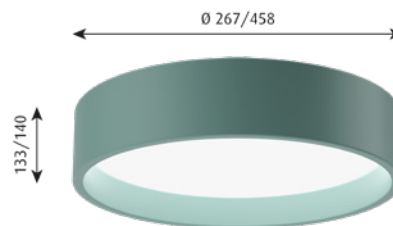

**Please specify upon ordering.

LP CIRCLE SURFACE MOUNTED

Mounted

Designer: Mikkel Beedholm/KHR Architecture

Concept: The fixture emits diffused light via a high-efficiency acrylic diffuser. The diffuser, which is encircled by a voluminous coloured or white ring, is hidden when viewed from low angles. Angling the inner side of the reflector ring 5° creates a comfortable and decorative gradation of the light from the diffuser. The luminaire „floats“ 34 mm below the ceiling, creating a visual lightness.

Weight: Max 2,3kg. (Ø 260). Max 5kg. (Ø 450).

Class: Ingress protection IP20. Electric shock protection I.

Info notes: LED technology is constantly developing. The specifications given are based on existing technology. For LED replacement kit please do contact Louis Poulsen. Please contact Louis Poulsen for the following versions: LP Circle Ø 450 HO: High output for projects with high ceilings or where high illumination is required. LP Circle Ø 450 with microprismatic diffuser for UGR <19 (CIE 117). If you have special requirements concerning colour temperature, IP class, emergency lighting solutions or other modifications to the LP Circle model, please contact Louis Poulsen.