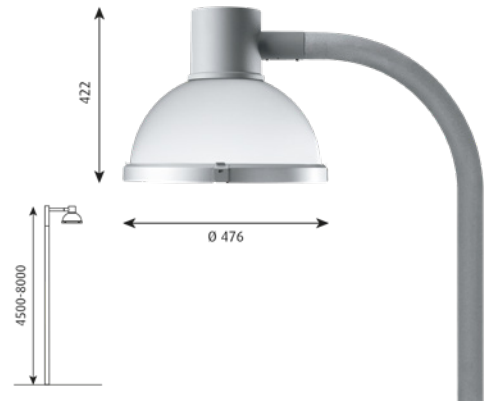

Finish: Aluminum-colored with textured surface. Powder-coated.

Material: Shade: High-pressure-molded white opal acrylic. Reflector: Injection-molded plastic (ASA). Diffuser: Toughened clear glass with silkscreen print. A membran for pressure equalization is mounted in the glass. Housing: Die-cast aluminum.

Mounting: Fitting/pipe stub dimensions: Dia. 48 mm min. 100 mm or wire suspension. Installation cord: Side-mounted and top-mounted versions: 9 m, 5 x 1.5 mm² (Class I) or 9 m, 4 x 1.5 mm² (Class II). Top-mounted: For 3/4" pipe thread min. 34 mm. Wire-mounted version: No cord, but approved for looping max. 3 x 1.5mm² via IP68 connectors. Driver position: In fixture head. Tool-free replacement of LED and driver unit.

Class: Ingress protection IP66. Electric shock protection I w/ground, II w/o ground. IK06.

Info notes: Dimming options: DALI, CLO, and nighttime dimming (default setting: 50% power in 8 hours). All variants available with Zhaga socket for Smart City compatibility, including CLO and nighttime dimming options. LED and driver unit replacement kit including different light beam distributions available. A Retrofit Kit is available for updating conventional LP Icon variants to LED.

The innovation of the LED technology is constant. The specifications mentioned are based on current technology.

Please contact Louis Poulsen for 2700K.

FINISH	LIGHT SOURCE	LIGHT TECHNIQUE	LIGHTING CONTROL	LUMEN	MOUNTING	PLUG TYPE	EAN	ORDER NO.	Exkl. moms	Inkl. moms
Aluminium Colour Texture	LED 3000K 32W	ASY2	2XZHAGA SR	3303	WIRE TOP-MOUNTED	3000 LUMEN	5714693905195	5747840751	15,488	19,360
Aluminium Colour Texture	LED 3000K 32W	ASY2	2XZHAGA SR	3303	SIDE-MOUNTED	3000 LUMEN	5714693920730	5747839911	15,488	19,360
Aluminium Colour Texture	LED 3000K 32W	ASY2	2XZHAGA SR	3303	TOP-MOUNTED	3000 LUMEN	5714693931866	5747837298	15,488	19,360
Aluminium Colour Texture	LED 3000K 32W	ASY2	DAC: DALI + CLO	3303	WIRE TOP-MOUNTED	3000 LUMEN	5714693902880	5747840641	14,096	17,620
Aluminium Colour Texture	LED 3000K 32W	ASY2	DAC: DALI + CLO	3303	SIDE-MOUNTED	3000 LUMEN	5714693918423	5747839801	14,096	17,620
Aluminium Colour Texture	LED 3000K 32W	ASY2	DAC: DALI + CLO	3303	TOP-MOUNTED	3000 LUMEN	5714693929559	5747837188	14,096	17,620
Aluminium Colour Texture	LED 3000K 32W	ASY2	DPC: NIGHTDIM + CLO	3303	WIRE TOP-MOUNTED	3000 LUMEN	5714693903931	5747840696	14,096	17,620
Aluminium Colour Texture	LED 3000K 32W	ASY2	DPC: NIGHTDIM + CLO	3303	SIDE-MOUNTED	3000 LUMEN	5714693919475	5747839856	14,096	17,620
Aluminium Colour Texture	LED 3000K 32W	ASY2	DPC: NIGHTDIM + CLO	3303	TOP-MOUNTED	3000 LUMEN	5714693930609	5747837230	14,096	17,620
Aluminium Colour Texture	LED 3000K 32W	ASY2	ZHAGA SR	3303	WIRE TOP-MOUNTED	3000 LUMEN	5714693904983	5747840748	15,488	19,360
Aluminium Colour Texture	LED 3000K 32W	ASY2	ZHAGA SR	3303	SIDE-MOUNTED	3000 LUMEN	5714693920525	5747839908	15,488	19,360
Aluminium Colour Texture	LED 3000K 32W	ASY2	ZHAGA SR	3303	TOP-MOUNTED	3000 LUMEN	5714693931651	5747837285	15,488	19,360
Aluminium Colour Texture	LED 3000K 32W	ASYT3	DAC: DALI + CLO	3214	WIRE TOP-MOUNTED	3000 LUMEN	5714693903306	5747840667	14,096	17,620
Aluminium Colour Texture	LED 3000K 32W	ASYT3	DAC: DALI + CLO	3214	SIDE-MOUNTED	3000 LUMEN	5714693918843	5747839827	14,096	17,620
Aluminium Colour Texture	LED 3000K 32W	ASYT3	DAC: DALI + CLO	3214	TOP-MOUNTED	3000 LUMEN	5714693929979	5747837201	14,096	17,620
Aluminium Colour Texture	LED 3000K 32W	ASYT3	DPC: NIGHTDIM + CLO	3214	WIRE TOP-MOUNTED	3000 LUMEN	5714693904358	5747840719	14,096	17,620
Aluminium Colour Texture	LED 3000K 32W	ASYT3	DPC: NIGHTDIM + CLO	3214	SIDE-MOUNTED	3000 LUMEN	5714693919895	5747839872	14,096	17,620
Aluminium Colour Texture	LED 3000K 32W	ASYT3	DPC: NIGHTDIM + CLO	3214	TOP-MOUNTED	3000 LUMEN	5714693931026	5747837256	14,096	17,620
Aluminium Colour Texture	LED 3000K 32W	DOUBLE SYMM	DAC: DALI + CLO	3276	WIRE TOP-MOUNTED	3000 LUMEN	5714693903511	5747840670	14,096	17,620
Aluminium Colour Texture	LED 3000K 32W	DOUBLE SYMM	DAC: DALI + CLO	3276	SIDE-MOUNTED	3000 LUMEN	5714693919055	5747839830	14,096	17,620
Aluminium Colour Texture	LED 3000K 32W	DOUBLE SYMM	DAC: DALI + CLO	3276	TOP-MOUNTED	3000 LUMEN	5714693930180	5747837214	14,096	17,620
Aluminium Colour Texture	LED 3000K 32W	DOUBLE SYMM	DPC: NIGHTDIM + CLO	3276	WIRE TOP-MOUNTED	3000 LUMEN	5714693904563	5747840722	14,096	17,620
Aluminium Colour Texture	LED 3000K 32W	DOUBLE SYMM	DPC: NIGHTDIM + CLO	3276	SIDE-MOUNTED	3000 LUMEN	5714693920105	5747839885	14,096	17,620
Aluminium Colour Texture	LED 3000K 32W	DOUBLE SYMM	DPC: NIGHTDIM + CLO	3276	TOP-MOUNTED	3000 LUMEN	5714693931231	5747837269	14,096	17,620