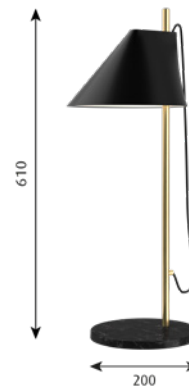

Finish: White or black: Matt wet painted.
Brass/Marble versions: White or black shade, matt wet painted. Brushed brass stem, clear lacquered. Matt marble base.

Material: Shade: Die cast aluminium. Base: Die cast aluminium (wet painted) or brushed marble. Marble: Italian Nero Margiua or White Carrara. Stem: Extruded brass (wet painted or clear lacquered).

Mounting: Cable type: Plastic cord. Cable length: 2,5m. Stepless dim between 15 and 100%. Timer function: 4 hours/8 hours. Light control: Switch on top of the stem. LED driver: separate, plugs into power outlet.

Weight: Max. 3.6 kg.

Class: Ingress protection IP20. Electric shock protection II w/o ground.

Info notes: A single push button located at the lamp will control the functions on/off and dimming. Turn on/off the light with light fading in/out. Stepless dim of the light to a suitable level between 15 and 100%. Timer function to automatically turn off the light after amount of time, selectable between off/4 hours/8 hours. Function to set a fixed light level each time the lamp is connected to main power. LED driver fitted externally on cord. This product is fitted with an integrated energy-saving LED light source. Should you wish to replace it, please contact Louis Poulsen so we can help you purchase the correct LED Replacement Kit. Please note that LED-replacement should always be carried out by an authorised electrician.

FINISH	LIGHT SOURCE	LUMEN	MOUNTING	EAN	ORDER NO.	Exkl. moms	Inkl. moms
Black	LED 2700K 10W	446	BLACK BASE	5703411664964	5744612555	6,644	8,305
Brass/Black	LED 2700K 10W	446	BLACK MARBLE BASE	5714693254101	5744162652	7,772	9,715
Brass/White	LED 2700K 10W	446	WHITE MARBLE BASE	5714693077175	5744162665	7,772	9,715
White	LED 2700K 10W	446	WHITE BASE	5703411665008	5744612568	6,644	8,305
SPARE PART				EAN	ORDER NO.	Exkl. moms	Inkl. moms
Adaptor 12V black				5703411466445	5744164867	452	565
Adaptor 12V white				5703411466452	5744164870	452	565
Yuh replacement kit LED w/wire				5703411740392	5744162377	190	237
Yuh replacement kit print				5703411740620	5744162364	308	385