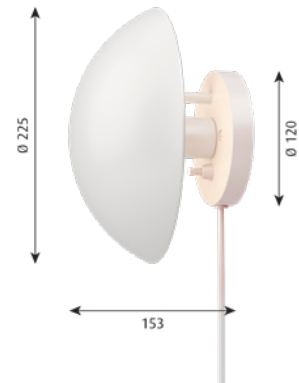

PH HAT

Wall lamps

Designer: Poul Henningsen

Concept: The fixture emits indirect 100% glare-free light. The light distribution depends on the angle of the shade. The shade is rose coloured on the inside, giving the light a warm tone.

Finish: The outer shade is white, wet painted. The inner shade is rose coloured, wet painted.

Material: Shade: Spun steel. Wall box: Spun steel.

Mounting: Mounting with cord and plug or for hardwiring.
With cord: Cord with plug. Cord length: 2.4m. Light control: On/off switch on wall box.
Without cord for hardwiring: Wall bracket for mounting on wall. Light control: Two options. Either with on/off switch on wall box or without switch on wall box with turn on/off at main switch

Weight: Max. 2kg.

Class: Ingress protection IP20.
With cord and plug: Electric shock protection II.
For hardwiring: Electric shock protection I.

Info notes: The fixture is tiltable.

DIMENSIONS	FINISH	LIGHT SOURCE	SWITCH/PLUG	CABLE	EAN	ORDER NO.	Exkl. moms	Inkl. moms
Ø 225	White	1x20W E14	With switch	Without cord	5714693659173	5743150429	4,164	5,205
Ø 225	White	1x20W E14	With switch	With cord	5703411000182	5743141315	4,164	5,205
Ø 225	White	1x20W E14	Without switch	Without cord	5714693659425	5743150432	4,164	5,205
SPARE PART					EAN	ORDER NO.	Exkl. moms	Inkl. moms
PH Hat thread nippel dobb.					5703411007501	5743590490	158	198