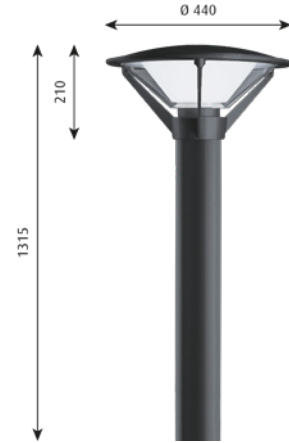

KIPP BOLLARD

Bollard

Designer: Alfred Homann

Concept: The fixture emits symmetrical light directed downward. The relation between the slightly curved top shade and the angle of the inner opal diffuser ensures a wide non glare light distribution.

Finish: Aluminium coloured with textured surface or graphite grey, powder coated.

Material: Diffuser: Injection moulded white opal acrylic. Top shade: Die cast aluminium. Enclosure: Injection moulded clear polycarbonate. Frame: Die cast aluminium. Post: Extruded aluminium.

Mounting: Access door: Yes. Terminal block positioning: In post. Looping: Approved, max 5x6mm². Driver: In pole top. Max. installation cable: Electric shock protection I: 1 or 2 pcs. 5x6mm² or Electric shock protection II: 1 or 2 pcs. 4x6mm². Bollard for in-ground installation: Height excluding fixture head: 1705mm, including 600mm below ground. Bollard with base plate for surface mounting: Height excluding fixture head: 1105mm. Post diameter: 115mm.

Weight: Max. 20kg.

Class: Ingress protection IP55. Electric shock protection I w. ground, II w/o ground. IK10

Info notes: The fixture is IP55. The bollard post is IP44. Post for base plate installation is supplied without anchor bolts. Anchor bolts to be sourced locally. The innovation of the LED technology is constant. The specifications mentioned are based on present technology.

Please contact Louis Poulsen for 2700K.

FINISH	LIGHT SOURCE	LUMEN	POLE TYPE	EAN	ORDER NO.	Exkl. moms	Inkl. moms
Aluminium Colour Texture	LED 3000K 28W	1454	POST F/IN-GROUND INSTALLATION	5703411207857	5747813403	20,972	26,215
Aluminium Colour Texture	LED 3000K 28W	1454	POST W/BASE PLATE	5703411207840	5747813393	20,972	26,215
Aluminium Colour Texture	LED 4000K 28W	1523	POST W/BASE PLATE	5703411207550	5747813319	20,972	26,215
Aluminium Colour Texture	LED 4000K 28W	1523	POST F/IN-GROUND INSTALLATION	5703411207567	5747813322	20,972	26,215
Graphite Grey	LED 3000K 28W	1454	POST W/BASE PLATE	5703411207864	5747813416	20,972	26,215
Graphite Grey	LED 3000K 28W	1454	POST F/IN-GROUND INSTALLATION	5703411207871	5747813429	20,972	26,215
Graphite Grey	LED 4000K 28W	1523	POST W/BASE PLATE	5703411207574	5747813335	20,972	26,215
Graphite Grey	LED 4000K 28W	1523	POST F/IN-GROUND INSTALLATION	5703411207581	5747813348	20,972	26,215
SPARE PART				EAN	ORDER NO.	Exkl. moms	Inkl. moms
Kipp Bollard post insert w/fuse box CL I				5703411083208	5747814347	1,940	2,425
Kipp Bollard post insert w/fuse box CL II				5703411083215	5747814350	2,428	3,035
Kipp Ø440 diffuser clear polycarbonate				5703411125847	5747815306	1,968	2,460
Kipp Ø440 diffuser inner opal conical				5703411125861	5747815870	760	950

Please contact Louis Poulsen for 2700K.