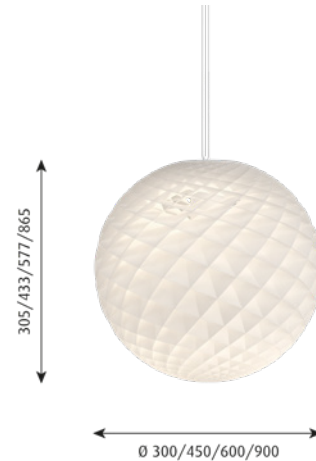

PATERA

Pendants

Designer: Øivind Slaatto

Concept: The pendant is a glowing sphere built up of small diamond-shaped cells. Each cell is carefully designed to capture light and to shield the light source from the viewing angles above 45 degrees. Each cell glows. Below 45 degrees, the fields are open to direct light downwards. A small amount of light is also sent upwards to illuminate the ceiling.

Finish: White, matt coated.

Material: Shade: Cut matt PVC.
E27: Matt-chromed brass and die cast acrylic.
LED: Matt white.

Mounting: E27:
Ø300: Cable 2x0,75mm².
Ø450/Ø600: Cable 2x1.0 mm².
Ø900: Cable 3x1mm² and wire.
Cord length: 4m.
Canopy: Yes.

LED:
Ø450/Ø600/900: Cable 2x0.75mm² and wire.
Cord length: 4m.
Canopy contains driver.

Weight: E27: Max. 7,1 kg. LED: Max. 12,1 kg

Class: Ingress protection IP20. Electric shock protection I w. Ground, E27 Ø300/Ø480/Ø600 E27 II w/o ground.

Info notes: For LED replacement kits please do contact Louis Poulsen. The innovation of the LED technology is constant. The specifications mentioned are based on present technology.

DIMENSIONS	FINISH	LIGHT SOURCE	LIGHTING CONTROL	LUMEN	EAN	ORDER NO.	Exkl. moms	Inkl. moms
Ø 300	White	1x40W E27			5714693425174	5741104545	7,944	9,930
Ø 450	White	1x60W E27			5703411497425	5741099003	10,204	12,755
Ø 450	White	LED 2700K 42W	DALI	2428	5714693500703	5741105191	14,800	18,500
Ø 450	White	LED 3000K 42W	DALI	2525	5714693500918	5741105201	14,800	18,500
Ø 600	White	1x100W E27			5703411438664	5741096941	15,704	19,630
Ø 600	White	LED 2700K 65W	DALI	4206	5703411896648	5741100028	25,212	31,515
Ø 600	White	LED 2700K 65W	WIRELESS BLUETOOTH	4206	5703411897874	5741100057	26,664	33,330
Ø 600	White	LED 3000K 65W	DALI	4272	5703411764800	5741481297	25,212	31,515
Ø 600	White	LED 3000K 65W	WIRELESS BLUETOOTH	4272	5703411764794	5741481695	26,664	33,330
Ø 900	White	1x100W E27			5703411061039	5741099977	34,496	43,120
Ø 900	White	LED 2700K 96W	DALI	5472	5703411898833	5741100099	46,244	57,805
Ø 900	White	LED 2700K 96W	WIRELESS BLUETOOTH	5472	5703411899045	5741100109	47,696	59,620
Ø 900	White	LED 3000K 96W	DALI	5689	5703411764749	5741481792	46,244	57,805
Ø 900	White	LED 3000K 96W	WIRELESS BLUETOOTH	5689	5703411764756	5741481789	47,696	59,620
SPARE PART					EAN	ORDER NO.	Exkl. moms	Inkl. moms
Canopy White 2-part tophat ©					5703411179338	5749329034	212	265
Patera Ø600 replacement kit LED 3K90					5703411466476	5741097270	3,380	4,225
Patera Ø900 replacement kit LED 3K90					5703411619827	5741097694	3,380	4,225
Patera Ø900 replacement kit LED 27K90 V2					5703411897454	5741100031	3,380	4,225
Patera Ø600 replacement kit LED 27K90 V2					5703411899335	5741100112	3,380	4,225
Patera Ø300 suspension, max 40W E27					5714693114702	5741106750	1,588	1,985
Upphäng								
PATERA 600 SUSP 3K90 LED-DA					5703411764787	5741481750	12,468	15,585
PATERA 600 SUSP 27K90 LED-DA V2					5703411898291	5741100073	12,468	15,585
PATERA 600 SUSP 3K90 LED-WB					5703411764770	5741481763	13,908	17,385
PATERA 600 SUSP 27K90 LED-WB V2					5703411898505	5741100086	13,908	17,385
PATERA 900 SUSP LED-DA 3K90					5703411764763	5741481776	15,076	18,845
PATERA 900 SUSP LED-DA 27K90 V2					5703411897669	5741100044	15,076	18,845