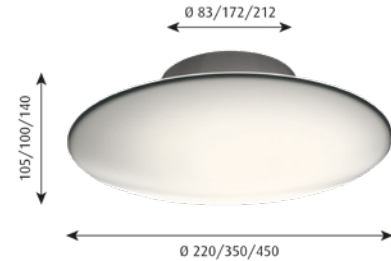

AJ EKLIPTA

Mounted

Designer: Arne Jacobsen

Concept: The fixture emits soft comfortable light. The glass is designed to provide a uniformly lit surface. The three-layer mouth-blown opal glass shade has a transparent edge, providing a decorative halo of light around the fixture.

Finish: White, powder coated. White opal glass.

Material: Ceiling/Wall box: Die cast aluminium or spun aluminium. Diffuser: Mouth-blown white opal glass.

Mounting: Terminal block: Ø 220: 3x2,5mm², Ø 350/Ø 450: 5x2,5mm². Looping: Approved, Ø 220: Max. 3x1,5mm², Ø 350mm/Ø 450: Max. 5x1,5mm². Ballast positioning: In ceiling/wall box.

Weight: Max. 4kg.

Class: Ingress protection. LED ceiling/wall: IP20. Ø220: IP20. E27 Ø350/450 Ceiling: IP20. E27 Ø350/450 Wall: IP44. Electric shock protection I w. ground.

Info notes: Only Wall mounted E27 versions for outdoor use. For LED fixtures without glass or LED replacement kits please contact Louis Poulsen. The innovation of the LED technology is constant. The specifications mentioned are based on present technology.

Ø220: Compatible with leading edge mains dimmers. Please note that low power consumption on some products can affect dimming properties.

DIMENSIONS	FINISH	LIGHT SOURCE	LIGHTING CONTROL	LUMEN	SHIELD/DIFFUSER	MOUNTING	MOUNTING SPECS.	EAN	ORDER NO.	Exkl. moms	Inkl. moms
Ø 220	White	1x33W G9			WHT OPAL	WALL & CEILING	BOX W/O SIDE CABLE HOLES	5703411115510	5743155563	4,276	5,345
Ø 220	White	LED 2700K 7.8W		324	WHT OPAL	WALL & CEILING	BOX W/O SIDE CABLE HOLES	5703411684320	5743591981	4,528	5,660
Ø 220	White	LED 3000K 7.6W		334	WHT OPAL	WALL & CEILING	BOX W/O SIDE CABLE HOLES	5703411684511	5743591994	4,528	5,660
Ø 350	White	LED 3000K 8.8W	MOTION SENSOR **		WHT OPAL	WALL & CEILING	BOX W/SIDE CABLE HOLES	-	-	Kontakta LP	Kontakta LP
Ø 350	White	LED 3000K 8.8W	DALI	657	WHT OPAL	WALL & CEILING	BOX W/SIDE CABLE HOLES	5703411757147	5743592207	8,768	10,960
Ø 450	White	1x60W E27			WHT OPAL	WALL & CEILING	BOX W/SIDE CABLE HOLES	5714693131464	5743155424	6,572	8,215
Ø 450	White	LED 3000K 23W	MOTION SENSOR **		WHT OPAL	WALL & CEILING	BOX W/SIDE CABLE HOLES	-	-	Kontakta LP	Kontakta LP
Ø 450	White	LED 3000K 23W	DALI	1770	WHT OPAL	WALL & CEILING	BOX W/SIDE CABLE HOLES	5703411687123	5743168987	11,872	14,840
SPARE PART								EAN	ORDER NO.	Exkl. moms	Inkl. moms
AJ Eklipsta Ø350 glass								5703411007235	5743590018	2,652	3,315
AJ Eklipsta Ø450 glass								5703411007242	5743590021	3,736	4,670
AJ Eklipsta Ø220 diffuser KIT								5703411214329	5743591305	696	870
AJ Eklipsta Ø350 replacement kit LED 3K90								5703411756294	5743156737	2,288	2,860
AJ Eklipsta Ø220 replacement kit LED 3K90								5703411773666	5743156889	1,068	1,335
AJ Eklipsta Ø220 replacement kit LED 27K90								5703411840788	5743156669	1,068	1,335
AJ Eklipsta Ø220 glass								5709728102205	5743590005	2,460	3,075

**Please specify upon ordering.