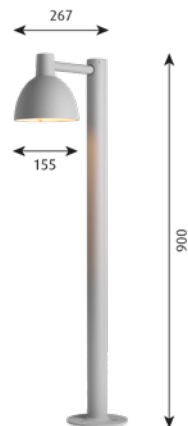

TOLDBOD 155 BOLLARD

Bollard

Designer: Louis Poulsen A/S

Concept: The light is directed 100% downwards and the shade has a matt white painted interior emitting a soft, diffused, comfortable light.

Finish: Aluminium coloured with textured surface or black with textured surface, powder coated.

Material: Fixture head: Chilled casting aluminium. Shield: Laser cut acrylic satine. Arm: Chilled casting aluminium. Post: Extruded aluminium.

Mounting: Terminal block: 1x5x2.5mm². Cable entries: 2x bottom entries to Ø 17mm. Looping: Approved, max. 5x2,5mm².

Weight: Max. 2kg.

Class: Ingress protection IP44. Electric shock protection I. IK05.

Info notes: Earth anchor to be ordered separately. Anchor bolts to be sourced locally.

FINISH	LIGHT SOURCE	POLE TYPE	EAN	ORDER NO.	Exkl. moms	Inkl. moms
Aluminium Colour Texture	E14	POST W/BASE PLATE	5703411195987	5747293285	7,656	9,570
Black Texture	E14	POST W/BASE PLATE	5703411196144	5747293272	7,656	9,570
SPARE PART			EAN	ORDER NO.	Exkl. moms	Inkl. moms
Tolddod Wall/Bollard 155 shield			5703411177051	5743145528	312	390
ACCESSORIES			EAN	ORDER NO.	Exkl. moms	Inkl. moms
PH3-2½ BOL./TOLDBOD BOL.EARTH ANCHOR NEW			5703411194096	5747293696	1,104	1,380