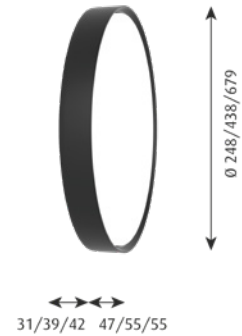

LP SLIM ROUND WALL

Wall lamps

Designer: Louis Poulsen A/S

Concept: The slim housing encircles a high-efficient acrylic diffuser emitting diffused primarily downward directed light. The slim body has a slight curvature and an inner curve which reduces contrast. The product family comes in a range of sizes and mounting options for a wide range of applications. Surface mounted and suspended versions have an indirect light component.

Finish: White or black, powder coated or clear lacquered, pickled aluminium.

Material: Reflector: Die cast aluminium. Diffuser: Acrylic, opal or micro prismatic. Installation lock: Aluminium.

Mounting: Directly on wall.
Looping: Approved, max 5 x 2.5 mm².
Cable entries: Rear, Side-mounted.

Weight: Max. 8 kg.

Class: Ingress protection IP20. Electric shock protection I.

DIMENSIONS	FINISH	LIGHT SOURCE	LIGHTING CONTROL	LUMEN	SHIELD/DIFFUSER	MOUNTING	EAN	ORDER NO.	Exkl. moms	Inkl. moms
Ø 250	Black	LED 3000K 13W	DALI	1092	OPAL	SURFACE MOUNTED	5703411654019	5742584070	6,584	8,230
Ø 250	Dark Aluminium Raw	LED 3000K 13W	DALI	1092	OPAL	SURFACE MOUNTED	5714693250929	5742584779	6,584	8,230
Ø 250	White	LED 3000K 13W	DALI	1254	OPAL	SURFACE MOUNTED	5703411635926	5742584041	6,584	8,230
Ø 250	White	LED 4000K 13W	DALI	1279	OPAL	SURFACE MOUNTED	5703411654392	5742584054	6,584	8,230
Ø 250	White	LED KELVIN ADJUSTABLE	DALI KELVIN ADJUSTABLE	1232	OPAL	SURFACE MOUNTED	5703411654200	5742584067	7,420	9,275
Ø 440	Black	LED 3000K 25W	DALI	2404	OPAL	SURFACE MOUNTED	5703411652879	5742584135	10,200	12,750
Ø 440	Dark Aluminium Raw	LED 3000K (ra90)	DALI		OPAL	SURFACE MOUNTED	5714693252572	5742584805	10,200	12,750
Ø 440	White	LED 3000K 25W	DALI	2659	OPAL	SURFACE MOUNTED	5703411653449	5742584106	10,200	12,750
Ø 440	White	LED 4000K 25W	DALI	2714	OPAL	SURFACE MOUNTED	5703411653258	5742584119	10,200	12,750
Ø 440	White	LED KELVIN ADJUSTABLE	DALI KELVIN ADJUSTABLE	2499	OPAL	SURFACE MOUNTED	5703411653067	5742584122	11,040	13,800
Ø 680	Black	LED 3000K 53W	DALI	5861	OPAL	SURFACE MOUNTED	5703411651735	5742584193	19,580	24,475
Ø 680	Dark Aluminium Raw	LED 3000K 53W	DALI	5861	OPAL	SURFACE MOUNTED	5714693253852	5742584834	19,580	24,475
Ø 680	White	LED 3000K 53W	DALI	6262	OPAL	SURFACE MOUNTED	5703411652305	5742584164	19,580	24,475
Ø 680	White	LED 4000K 53W	DALI	6389	OPAL	SURFACE MOUNTED	5703411652114	5742584177	19,580	24,475
SPARE PART							EAN	ORDER NO.	Exkl. moms	Inkl. moms
Slim Round Ø680 diffuser opal							5703411642542	5742584627	1,456	1,820
Slim Round Ø250 replacement kit LED 3K90							5703411835951	5741087963	1,156	1,445
Slim Round Ø250 replacement kit LED 4K90							5703411836163	5741087976	1,156	1,445
Slim Round Ø440 replacement kit LED 3K90							5703411836798	5741087989	2,432	3,040
Slim Round Ø440 replacement kit LED 4K90							5703411837009	5741087992	2,432	3,040
Slim Round Ø680 R/SR/S replacement kit LED 3K90							5703411837467	5741087947	7,600	9,500
Slim Round Ø680 R/SR/P replacement kit LED 4K90							5703411837832	5741087950	7,600	9,500
Slim Round Ø250 replacement kit LED KA90							5703411838310	5741088344	1,348	1,685
Slim Round Ø440 replacement kit LED KA90							5703411838525	5741088357	2,708	3,385
Slim Round Ø680 replacement kit LED KA90							5703411838730	5741088360	7,600	9,500
Slim Round Ø250 diffuser opal							5703411842690	5742584737	1,048	1,310
Slim Round Ø440 diffuser opal							5703411842904	5742584740	1,352	1,690

Please contact Louis Poulsen for 4000K or Kelvin Adjustable in additional finishes.