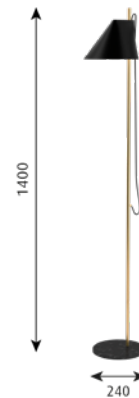

Finish: White or black. Matt wet painted. Brass/Marble versions: White or black shade. Matt wet painted. Clear lacquered, brushed brass stem. Matt marble base.

Material: Shade: Die cast aluminium. Base: Die cast aluminium (wet painted) or brushed marble. Marble: Italian Nero Margiua or White Carrara. Stem: Extruded brass (wet painted or clear lacquered).

Mounting: Cable type: Plastic cord. Cable length: 2,5m. Stepless dim between 15 and 100%. Timer function: 4 hours/8 hours. Light control: Switch on top of the stem. LED driver: separate, plugs into power outlet.

Weight: Max. 5.7 kg.

Class: Ingress protection IP20. Electric shock protection II w/o ground.

Info notes: A single push button located at the lamp will control the functions on/off and dimming. Turn on/off the light with light fading in/out. Stepless dim of the light to a suitable level between 15 and 100%. Timer function to automatically turn off the light after amount of time, selectable between off/4 hours/8 hours. Function to set a fixed light level each time the lamp is connected to main power. LED driver fitted externally on cord. This product is fitted with an integrated energy-saving LED light source. Should you wish to replace it, please contact Louis Poulsen so we can help you purchase the correct LED Replacement Kit. Please note that LED-replacement should always be carried out by an authorised electrician.

FINISH	LIGHT SOURCE	LUMEN	MOUNTING	EAN	ORDER NO.	Exkl. moms	Inkl. moms
Black	LED 2700K 10W	446	BLACK BASE	5703411664889	5744612539	7,260	9,075
Brass/Black	LED 2700K 10W	446	BLACK MARBLE BASE	5714693076543	5744162678	8,668	10,835
Brass/White	LED 2700K 10W	446	WHITE MARBLE BASE	5714693076338	5744162681	8,668	10,835
White	LED 2700K 10W	446	WHITE BASE	5703411664926	5744612542	7,260	9,075
SPARE PART				EAN	ORDER NO.	Exkl. moms	Inkl. moms
Adaptor 12V black				5703411466445	5744164867	452	565
Adaptor 12V white				5703411466452	5744164870	452	565
Yuh replacement kit LED w/wire				5703411740392	5744162377	190	237
Yuh replacement kit print				5703411740620	5744162364	308	385