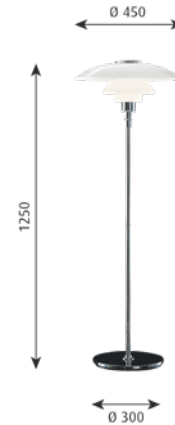

PH 4¹/₂-3¹/₂ GLASS FLOOR

Floor lamps

Designer: Poul Henningsen

Concept: The fixture is designed based on the principle of a reflective three-shade system, which directs the majority of the light downwards. The shades are made of mouth-blown opal three-layer glass, which is glossy on top and sandblasted matt on the underside, giving a soft and diffused light distribution.

Finish: High lustre chrome plated. White opal glass.

Material: Shades: Mouth-blown white opal glass. Anti glare ring: Purple, spun aluminium. Top plate: High lustre chrome plated, spun brass. Base: High lustre chrome plated, spun brass. Stem: High lustre chrome plated, steel.

Mounting: Cable type: Plastic cord with plug. Cable length: 3.3m. Light control: On/off switch on cord.

Weight: Max. 15kg.

Class: Ingress protection IP20. Electric shock protection II w/o ground.

FINISH	LIGHT SOURCE	SWITCH/PLUG	EAN	ORDER NO.	Exkl. moms	Inkl. moms
High Lustre Chrome Plated	1x100W E27	With switch	5703411009161	5744161514	34,852	43,565
SPARE PART			EAN	ORDER NO.	Exkl. moms	Inkl. moms
PH 4¹/₂-3¹/₂ glass Table/Floor topshade acc			5703411000328	5744610722	14,380	17,975
PH 4¹/₂-3¹/₂ glass Table/Floor middle shade			5703411009499	5744610612	6,136	7,670
PH 4¹/₂-3¹/₂ glass Table/Floor lower shade			5703411009505	5744610625	4,580	5,725
Foot switch On/Off black			5703411196090	5717000000	424	530
Finger screw SS M3X16 (3pcs) middle			5703411841808	5744610845	84	105
Finger screw SS M3X12 (3pcs) lower			5703411842089	5744610528	70	88