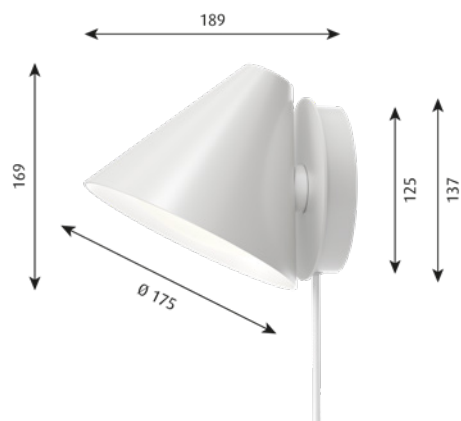

Concept: The wall lamp's distinctive conical shade has a built-in curved diffuser. This ensures an attractive and glare-free light. A gentle light is also emitted upward through a discreet uniform opening in the top of the shade to create a perfect ambiance. The fixture can be mounted facing downward to direct the light to a specific spot, or upward for indirect light.

Finish: Black or white, matt, wet-painted.

Material: Shade: Spun aluminum. Diffuser: Injection-molded PC. Wall box: Die cast aluminum.

Mounting: Cord type: Plastic. Cord length: 2.4 m. Switch: On the wall box. Stepless dimming. Adapter: Integrated into the wall box. Mounting with cord and plug or for hardwiring. Possibility to disable the on/off switch. Head can rotate +/- 45° sideways.

Weight: Max. 1 kg.

Class: Ingress protection IP20. Class II.

Info notes: Mounting with cord and plug or for hardwiring. With programming by the customer, there is a possibility to disable the switch. An integrated memory function ensures that the lamp will return to its latest adjusted lumen output when power has been removed and restored. Head can rotate +/- 45° sideways. This product is fitted with an integrated energy-saving LED light source. Should you wish to replace it, please contact Louis Poulsen so we can help you purchase the correct LED Replacement Kit. Please note that LED-replacement should always be carried out by an authorised electrician.

FINISH	LIGHT SOURCE	LUMEN	SHADE	SWITCH/PLUG	CABLE	EAN	ORDER NO.	Exkl. moms	Inkl. moms
Black	LED 2700-2000K D2W 8.5W	338	ROTATABLE	With dimmer	With cord	5714693284641	5743150063	4,060	5,075
Black	LED 3000K 8.5W	358	ROTATABLE		With cord	5714693062836	5743151745	4,060	5,075
White	LED 2700-2000K D2W 8.5W	457	ROTATABLE	With dimmer	With cord	5714693284436	5743150050	4,060	5,075
White	LED 3000K 8.5W	484	ROTATABLE		With cord	5714693062812	5743151761	4,060	5,075