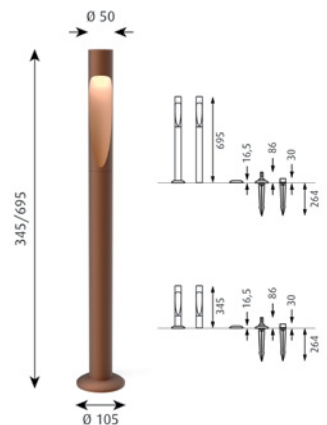

Mounting: Flindt Garden is fitted with external adaptor, a maximum of 6 Flindt Garden bollards (6,5 W) can be run by one adaptor. The adaptor and installation cables must be bought separately. Maximum distance to last bollard is 30 m. Stem: Ø50 mm.

Spike mounting: Put the bollard with the spike into the ground and let the cable run over the ground. The bollard is connected to the adaptor with the enclosed 5 m. cable and T-connector. Plug-and-Play.

Anchor mounting : Anchor unit to be fixed in concrete. Use installation cables for in-ground installation for legal fixed installation. Looping is approved. Requires installation by certified electrician.

Baseplate mounting: Mounting on a surface. Use installation cables for in-ground installation for legal fixed installation. Looping is approved. Requires installation by certified electrician.

Weight: Max 5,0 kg

Class: Ingress protection w/spike: IP 65.

Ingress protection w/anchor: IP 65 (Head), IP44 (Anchor).

Ingress protection w/base plate: IP 65 (Head), IP44 (Baseplate).

Electric shock protection III. IK06

Info notes: This product is fitted with an integrated energy-saving LED light source. Should you wish to replace it, please contact Louis Poulsen so we can help you purchase the correct LED Replacement Kit. Please note that LED-replacement should always be carried out by an authorised electrician.

DIMENSIONS	FINISH	LIGHT SOURCE	LUMEN	MOUNTING	EAN	ORDER NO.	Exkl. moms	Inkl. moms
LONG	Aluminium Colour Texture	LED 2700K 6.5W	252	SPIKE W/O ADAP W/CONNECTOR	5714693630615	5747402995	3,164	3,955
LONG	Aluminium Colour Texture	LED 2700K 6.5W	252	ANCHOR WO/ADAPTOR	5714693631247	5747402966	3,300	4,125
LONG	Aluminium Colour Texture	LED 2700K 6.5W	252	BASE WO/ADAPTOR	5714693631872	5747402937	2,988	3,735
LONG	Aluminium Colour Texture	LED 3000K 6.5W	252	SPIKE W/O ADAP W/CONNECTOR	5714693630820	5747402982	3,164	3,955
LONG	Aluminium Colour Texture	LED 3000K 6.5W	252	ANCHOR WO/ADAPTOR	5714693631452	5747402953	3,300	4,125
LONG	Aluminium Colour Texture	LED 3000K 6.5W	252	BASE WO/ADAPTOR	5714693632084	5747402924	2,988	3,735
LONG	Aluminium Colour Texture	LED 4000K 6.5W	291	SPIKE W/O ADAP W/CONNECTOR	5714693631032	5747402979	3,164	3,955
LONG	Aluminium Colour Texture	LED 4000K 6.5W	291	ANCHOR WO/ADAPTOR	5714693631667	5747402940	3,300	4,125
LONG	Aluminium Colour Texture	LED 4000K 6.5W	291	BASE WO/ADAPTOR	5714693638802	5747402911	2,988	3,735
LONG	Black Texture	LED 2700K 6.5W		ANCHOR WO/ADAPTOR	5714693315949	5747408973	3,300	4,125
LONG	Black Texture	LED 2700K 6.5W		BASE WO/ADAPTOR	5714693316632	5747408944	2,988	3,735
LONG	Black Texture	LED 2700K 6.5W		SPIKE W/O ADAP W/CONNECTOR	5714693317202	5747408821	3,164	3,955
LONG	Black Texture	LED 3000K 6.5W		ANCHOR WO/ADAPTOR	5714693316175	5747408960	3,300	4,125
LONG	Black Texture	LED 3000K 6.5W		BASE WO/ADAPTOR	5714693316816	5747408931	2,988	3,735
LONG	Black Texture	LED 3000K 6.5W		SPIKE W/O ADAP W/CONNECTOR	5714693317288	5747408818	3,164	3,955
LONG	Corten Colour	LED 2700K 6.5W	215	BASE WO/ADAPTOR	5714693639434	5747402571	2,988	3,735
LONG	Corten Colour	LED 2700K 6.5W	215	SPIKE W/O ADAP W/CONNECTOR	5714693651191	5747402636	3,164	3,955
LONG	Corten Colour	LED 2700K 6.5W	215	ANCHOR WO/ADAPTOR	5714693651825	5747402607	3,300	4,125
LONG	Corten Colour	LED 3000K 6.5W	215	ANCHOR WO/ADAPTOR	5714693639014	5747402597	3,300	4,125
LONG	Corten Colour	LED 3000K 6.5W	215	BASE WO/ADAPTOR	5714693639649	5747402568	2,988	3,735
LONG	Corten Colour	LED 3000K 6.5W	215	SPIKE W/O ADAP W/CONNECTOR	5714693651405	5747402623	3,164	3,955
LONG	Corten Colour	LED 4000K 6.5W	248	ANCHOR WO/ADAPTOR	5714693639229	5747402584	3,300	4,125
LONG	Corten Colour	LED 4000K 6.5W	248	SPIKE W/O ADAP W/CONNECTOR	5714693651610	5747402610	3,164	3,955
LONG	Corten Colour	LED 4000K 6.5W	248	BASE WO/ADAPTOR	5714693639854	5747402555	2,988	3,735
SHORT	Aluminium Colour Texture	LED 2700K 6.5W	252	SPIKE W/O ADAP W/CONNECTOR	5714693645527	5747402908	2,872	3,590