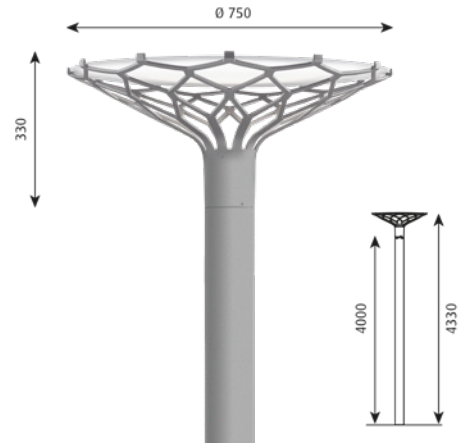

LP NEST

Post

Designer: Bystrup Architects

Concept: The fixture emits an indirect, soft and symmetrical light. Reflections in the “lattice” create an attractive play of light within the fixture.

Finish: Aluminium coloured with textured surface or graphite with textured surface, powder coated.

Material: Frame/Louvre: High pressure moulded aluminium. Top shade: Spun aluminium. Reflector: Anodised aluminium. Enclosure: Clear glass.

Mounting: Pole dimension: Ø 115mm
Installation cable: 5m, 5x1mm² (Class I) or 5m, 4x1mm² (Class II).
Driver: Location in the post top.

Weight: Max. 9.6kg.

Class: Ingress protection IP66. Electric shock protection I w. ground, II w/o ground. IK09.

Info notes: Poles must be ordered separately. Mounting for pole Ø 115. For LED replacement kit please do contact Louis Poulsen.

Dimming options CLO, and night time dimming (default setting: 50% power in 8 hours). All variants available with Zhaga socket for Smart City compatibility. Including CLO and night time dimming options. Driver: Location in the post top.

Please contact Louis Poulsen for 2700K and more info about supported Light Management Systems.

FINISH	LIGHT SOURCE	LIGHTING CONTROL	LUMEN	EAN	ORDER NO.	Exkl. moms	Inkl. moms
-**	LED 3000K/4000K 34W **	SR 2XZHAGA CT **		-	-	Kontakta LP	Kontakta LP
Aluminium Colour Texture	LED 3000K 34W	DAC: DALI + CLO	2842	5714693381081	5747305490	18,052	22,565
Aluminium Colour Texture	LED 4000K 34W	DAC: DALI + CLO	2915	5714693381586	5747305513	18,052	22,565
Graphite Grey Texture	LED 3000K 34W	DAC: DALI + CLO	2607	5714693381333	5747305500	18,052	22,565
Graphite Grey Texture	LED 4000K 34W	DAC: DALI + CLO	2674	5714693415465	5747305526	18,052	22,565
SPARE PART				EAN	ORDER NO.	Exkl. moms	Inkl. moms
LP Nest replacement kit LED 3K V3				5714693383924	5747305571	8,572	10,715
LP Nest replacement kit LED 4K V3				5714693384136	5747305584	8,572	10,715

**Please specify upon ordering. All variants available with Zhaga socket for Smart City compatibility. Including CLO and night time dimming options.

Please contact Louis Poulsen for 2700K and more info about supported Light Management Systems.