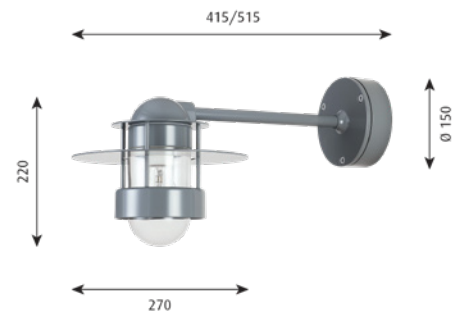

Designer: Jens Møller-Jensen

Concept: The fixture provides characteristic symmetrical and functional lighting. The horizontal ring reflects the light downwards, but its position also allows some light to slip past and illuminate the fixture itself. The anti-glare ring prevents from horizontal glare, and the diffuser is available either as clear or partly frosted glass, depending on the desired light source.

Finish: Galvanized, grey or white, powder coated.

Material: Enclosure: Clear glass or partly frosted glass. Saturn ring: Punched aluminium or galvanized, punched steel. Anti glare ring: Spun aluminium or galvanized, extruded steel. Housing: Die cast aluminium. Wall box: Die cast aluminium. Arm: Extruded aluminium.

Mounting: Terminal block: 1x3x2.5mm². Cable entries: 2x rear entries for cable Ø 10-14.5mm and 2x bottom knockouts Ø 15mm. Looping: Approved, max. 3x1,5mm². Ballast positioning: In wall box.

Weight: Max. 3.5kg.

Class: Ingress protection IP44. Electric shock protection I w. ground. IK06.

Info notes: The control gear is placed in the wall box. Please note that the top, wall box and arm appears in natural aluminium surface for the versions with galvanised shades. Both natural aluminium and galvanised surfaces will oxidize during time. This can result in an inconsistent surface finish during oxidation. This process might have begun already during stocking/transportation.

FINISH	LIGHT SOURCE	SHIELD/DIFFUSER	MOUNTING SPECS.	EAN	ORDER NO.	Exkl. moms	Inkl. moms
Galvanized	1x100W E27	CLEAR	LONG	5703411084311	5743142686	7,140	8,925
Galvanized	1x100W E27	CLEAR	SHORT	5703411084427	5743142576	7,012	8,765
Grey	1x100W E27	CLEAR	LONG	5703411084304	5743142673	6,636	8,295
Grey	1x100W E27	CLEAR	SHORT	5703411084335	5743142709	6,508	8,135
White	1x100W E27	CLEAR	LONG	5703411084298	5743142660	6,636	8,295
White	1x100W E27	CLEAR	SHORT	5703411084328	5743142699	6,508	8,135
ACCESSORIES				EAN	ORDER NO.	Exkl. moms	Inkl. moms
ALB.P/W/C B., GLASS CLEAR				5703411007563	5743590568	1,008	1,260
ALB.P/W/C, GLASS OPAL				5703411007570	5743590571	1,008	1,260
Albertslund Glass, frosted				5703411030752	5743590717	1,020	1,275
Albertslund Glass, partly frosted				5703411090749	5743590814	1,020	1,275