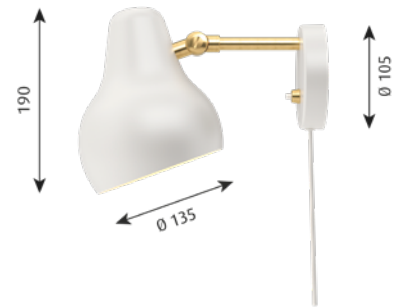

VL38 WALL

Wall lamps

Designer: Vilhelm Lauritzen

Concept: The fixture emits downward directed light. The angle of the shade can be adjusted to optimize light distribution. The shade is painted white on the inside to ensure a soft comfortable light.

Finish: Brushed brass. Black or White, powder coated.

Material: Wall box: Punched aluminium. Shade: Spun aluminium. Arm: Brushed brass.

Mounting: Cable type: Plastic cord. Cable length: 3,3m. Light control: Switch on wall box. 2 light levels. Timer function: 4 hours/8 hours. LED driver: integrated in wall box.

Weight: Max: 1.3 kg.

Class: Ingress protection IP20. Electric shock protection II w/o ground.

Info notes: Please note that the brass surfaces are untreated. This means that the surface will change over time and develop a patina.
Function to set a fixed light level each time the lamp is connected to main power. LED driver integrated in wall box. Two light levels 50% or 100%. Timer function to automatically turn off the light after amount of time, selectable between off/4 hours/8 hours. Adjustable (up and down) and rotating (to the side) lamp shade. This product is fitted with an integrated energy-saving LED light source. Should you wish to replace it, please contact Louis Poulsen so we can help you purchase the correct LED Replacement Kit. Please note that LED-replacement should always be carried out by an authorised electrician.

FINISH	LIGHT SOURCE	LUMEN	SHADE	SWITCH/PLUG	CABLE	EAN	ORDER NO.	Exkl. moms	Inkl. moms
Black	LED 2700K 9.6W	416	TILTABLE/ROTATABLE	With switch	With cord	5703411630259	5743163393	4,132	5,165
White	LED 2700K 9.6W	416	TILTABLE/ROTATABLE	With switch	With cord	5703411630372	5743163429	4,132	5,165
SPARE PART						EAN	ORDER NO.	Exkl. moms	Inkl. moms
VL38 replacement kit print						5703411583838	5744165950	308	385
VL38 replacement kit LED w/wire						5703411583876	5744165963	190	237
Yuh/VL38 replacement kit integrated adap						5703411739785	5744162335	508	635
VL38 replacement kit print V2						5703411746592	5744162429	308	385