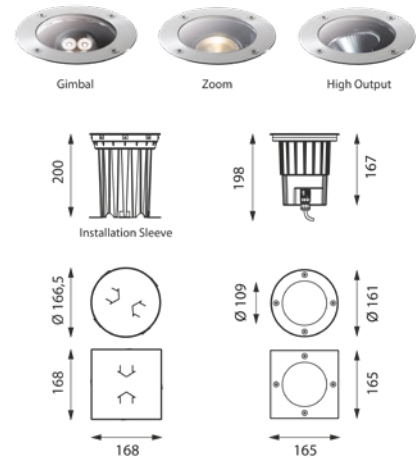

RADIIS 109

Accent

Concept: The fixture emits even, channelled light. Three types of light systems – zoom, lens and reflectors – together with direction adjustment options and colour and light filters, make it possible to illuminate buildings, vegetation, signs, etc. in an effective and interesting way, while promoting a sense of security.

Finish: Glass, stainless steel.

Material: Housing: Injection moulded anodised aluminium. Top ring: Brushed stainless steel, 316L. Glass: Extra clear, hardened glass. Driver box: Synthetic. Installation sleeve: Synthetic.

Mounting: An installation sleeve must be used (ordered separately). The IP68 driver box/connection box is pre-mounted with sealed wiring and IP68 connectors. The connecting cable terminates with an IP68 connector (supplied) for cable type H07RN-F Ø7-12mm (2x2.5mm²). Certified to withstand load of up to 2,000 kg.

Weight: Max 1.5kg.

Class: Ingress protection IP66, IP67. IK10. Electric shock protection II w.o. ground, III.

Info notes: An installation sleeve must be used (ordered separately).
IP66: Can withstand water pressure of 100 kN/m² from a distance of 3 m for 3 minutes.

IP67: Temporary immersion in water (30 minutes at 1m)

Holder ring for accessories must be used with the high-output version.

Reflector options depend on the fixture type. It is therefore not possible to choose all reflectors for all fixture types.

DIMENSIONS	FINISH	LIGHT SOURCE	LUMEN	REFLECTOR	MOUNTING SPECS.	PLUG TYPE	EAN	ORDER NO.	Exkl. moms	Inkl. moms
165x165	Stainless Steel	LED 3000K 11W	593	11°	GIMBAL	INT. DRIVER	5703411411025	5747829141	8,360	10,450
165x165	Stainless Steel	LED 3000K 11W	569	31°	GIMBAL	INT. DRIVER	5703411410745	5747829167	8,360	10,450
165x165	Stainless Steel	LED 3000K 13W	1297	11° HO	HIGH OUTPUT	EXT. DRIVER	5703411414101	5747829400	6,408	8,010
165x165	Stainless Steel	LED 3000K 13W	748	15-63°	ZOOM	EXT. DRIVER	5703411412428	5747829044	6,948	8,685
165x165	Stainless Steel	LED 3000K 13W	1292	18° HO	HIGH OUTPUT	EXT. DRIVER	5703411413821	5747829426	6,408	8,010
165x165	Stainless Steel	LED 3000K 13W	1279	40° HO	HIGH OUTPUT	EXT. DRIVER	5703411413548	5747829442	6,408	8,010
165x165	Stainless Steel	LED 3000K 14W	1297	11° HO	HIGH OUTPUT	INT. DRIVER	5703411414941	5747829345	7,272	9,090
165x165	Stainless Steel	LED 3000K 14W	748	15-63°	ZOOM	INT. DRIVER	5703411412701	5747829028	7,820	9,775
165x165	Stainless Steel	LED 3000K 14W	1292	18° HO	HIGH OUTPUT	INT. DRIVER	5703411414668	5747829361	7,272	9,090
165x165	Stainless Steel	LED 3000K 14W	1279	40° HO	HIGH OUTPUT	INT. DRIVER	5703411414385	5747829387	7,272	9,090
165x165	Stainless Steel	LED 3000K 9.7W	593	11°	GIMBAL	EXT. DRIVER	5703411410462	5747829183	7,492	9,365
165x165	Stainless Steel	LED 3000K 9.7W	569	31°	GIMBAL	EXT. DRIVER	5703411410189	5747829206	7,492	9,365
165x165	Stainless Steel	LED 4000K 11W	628	11°	GIMBAL	INT. DRIVER	5703411410882	5747829154	8,360	10,450
165x165	Stainless Steel	LED 4000K 11W	603	31°	GIMBAL	INT. DRIVER	5703411410608	5747829170	8,360	10,450
165x165	Stainless Steel	LED 4000K 13W	1342	11° HO	HIGH OUTPUT	EXT. DRIVER	5703411413968	5747829413	6,408	8,010
165x165	Stainless Steel	LED 4000K 13W	1078	15-63°	ZOOM	EXT. DRIVER	5703411412282	5747829057	6,948	8,685
165x165	Stainless Steel	LED 4000K 13W	1337	18° HO	HIGH OUTPUT	EXT. DRIVER	5703411413685	5747829439	6,408	8,010
165x165	Stainless Steel	LED 4000K 13W	1324	40° HO	HIGH OUTPUT	EXT. DRIVER	5703411413401	5747829455	6,408	8,010
165x165	Stainless Steel	LED 4000K 14W	1342	11° HO	HIGH OUTPUT	INT. DRIVER	5703411414804	5747829358	7,272	9,090
165x165	Stainless Steel	LED 4000K 14W	774	15-63°	ZOOM	INT. DRIVER	5703411412565	5747829031	7,820	9,775
165x165	Stainless Steel	LED 4000K 14W	1337	18° HO	HIGH OUTPUT	INT. DRIVER	5703411414521	5747829374	7,272	9,090
165x165	Stainless Steel	LED 4000K 14W	1324	40° HO	HIGH OUTPUT	INT. DRIVER	5703411414248	5747829390	7,272	9,090
165x165	Stainless Steel	LED 4000K 9.7W	628	11°	GIMBAL	EXT. DRIVER	5703411410325	5747829196	7,492	9,365
165x165	Stainless Steel	LED 4000K 9.7W	603	31°	GIMBAL	EXT. DRIVER	5703411410042	5747829219	7,492	9,365
Ø 161	Stainless Steel	LED 3000K 11W	593	11°	GIMBAL	INT. DRIVER	5703411412145	5747829060	7,708	9,635
Ø 161	Stainless Steel	LED 3000K 11W	569	31°	GIMBAL	INT. DRIVER	5703411411865	5747829086	7,708	9,635
Ø 161	Stainless Steel	LED 3000K 13W	1297	11° HO	HIGH OUTPUT	EXT. DRIVER	5703411413265	5747829280	5,760	7,200
Ø 161	Stainless Steel	LED 3000K 13W	748	15-63°	ZOOM	EXT. DRIVER	5703411412985	5747829002	6,300	7,875
Ø 161	Stainless Steel	LED 3000K 13W	1292	18° HO	HIGH OUTPUT	EXT. DRIVER	5703411415504	5747829303	5,760	7,200
Ø 161	Stainless Steel	LED 3000K 13W	1279	40° HO	HIGH OUTPUT	EXT. DRIVER	5703411415221	5747829329	5,760	7,200
Ø 161	Stainless Steel	LED 3000K 14W	1297	11° HO	HIGH OUTPUT	INT. DRIVER	5703411409060	5747829222	6,628	8,285
Ø 161	Stainless Steel	LED 3000K 14W	748	15-63°	ZOOM	INT. DRIVER	5703411407868	5747828980	7,172	8,965