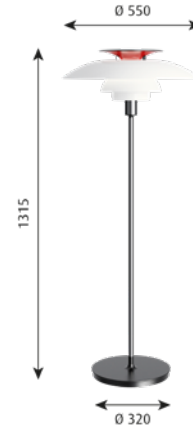

PH 80

Floor lamps

Designer: Poul Henningsen

Concept: The fixture emits a diffused, reflected, symmetrical light. The majority of the light is directed downward. The opal acrylic shades provide comfortable room lighting. On the original fixture, the red hue of the top reflector adds an intense, warm glow to the light. The black and white fixtures have a white top reflector that reflects the light for a clean, elegant look. The choice of light source will determine the color of the illumination.

Finish: White opal acrylic shades. High-luster chrome-plated stand with textured black base. Black stand with smooth black base. White stand with smooth white base.

Material: Shades: High-pressure molded white opal acrylic.
Top reflector: Red or white polycarbonate.
Top cover and base: Black or white; high-pressure molded ABS.
Stand: High-luster chrome-plated, or black or white powder-coated steel.

Mounting: Cord type: Plastic cord with plug.
Cord length: 2.6 m.
Light control: on/off switch or dimmer on cord.

Weight: Max. 7.5kg.

Class: Ingress protection IP20. Electric shock protection II.

FINISH	LIGHT SOURCE	SWITCH/PLUG	EAN	ORDER NO.	Exkl. moms	Inkl. moms
White Opal Acryl/Black	1x70W E27	With dimmer	5714693974924	5744611459	11,528	14,410
White Opal Acryl/Black	1x70W E27	With switch	5714693946525	5744611352	11,528	14,410
White Opal Acryl/High Lustre Chrome Plated	1x70W E27	With switch	5703411066508	5744610816	11,528	14,410
White Opal Acrylic/White	1x70W E27	With dimmer	5714693974849	5744611475	11,528	14,410
White Opal Acrylic/White	1x70W E27	With switch	5714693974900	5744611404	11,528	14,410
SPARE PART			EAN	ORDER NO.	Exkl. moms	Inkl. moms
PH 80 top shade			5703411009338	5744610298	1,952	2,440
PH 80 middle shade			5703411009512	5744610638	904	1,130
PH 80 lower shade			5703411009529	5744610641	772	965
PH 80 socket cover w/branch			5703411009536	5744610654	1,152	1,440
PH 80 top rouge/black			5703411009543	5744610667	1,304	1,630
PH 80 Floor rebuilding set			5703411065013	5744610793	916	1,145
Foot switch On/Off black			5703411196090	5717000000	424	530
PH 80 top shade White/Black			5714693076888	5744611530	1,304	1,630
PH 80 Black socket cover w/branch			5714693076895	5744611543	1,152	1,440
PH 80 top shade White/White			5714693076901	5744611556	1,304	1,630
PH 80 White socket cover w/branch			5714693076918	5744611569	1,152	1,440