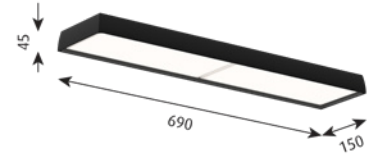

LP SLIM BOX SEMI-RECESSED

Recessed

Designer: Louis Poulsen A/S

Concept: The product family shares a high-efficiency light unit framed in a rectangular housing. The recessed variants emit downwardly directed light, while the suspended and surface-mounted variants provide a combination of primarily downwardly directed and indirect light. Choosing between opal diffusers or micro-prismatic solutions, the glare and visual expression can be balanced as desired. The light egress emphasizes the design detail in the housing, ensuring a comfortable and subtle yet distinct design.

Finish: White or black, powder coated or clear lacquered, pickled aluminium.

Material: Frame/Housing: Die cast Aluminium, Light Engine bottom: Acrylic (Opal or clear). Light Engine top: Acrylic opal.

Mounting: Ceiling thickness: 1–40 mm. Cutout dimensions: 522 x 101 mm. Maximum cutout dimension: 630 x 110 mm. Built-in height: minimum 80 mm. Optional mounting bracket or wire for alternative installation. Looping: Approved, max. 5 x 1.5 mm². Integrated driver.

Weight: Max. 4 kg.

Class: Ingress protection IP20. Electric shock protection I.