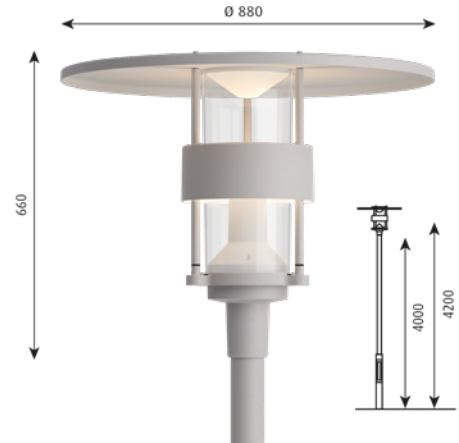

Concept: The fixture emits symmetrical glare-free light directed downwards. The top shade helps direct the light downwards and prevent light from being emitted upwards. The white painted reflectors result in diffused and comfortable light distribution. The reflector ring protects against direct glare.

Finish: Aluminium coloured with textured surface, graphite with textured surface or grey, powder coated.

Material: Top shade: Form pressed glass fiber. Enclosure: Injection moulded clear polycarbonate. Heat sink/fixture housing: Die-cast aluminium. Base: Die cast aluminium. Struts: Stainless steel.

Mounting: Pole dimension: Ø 76mm. Transition pieces for Ø 60mm and Ø 115mm pole can be bought as accessory parts. Installation cable: 5m, 5x1mm² (Class I) or 5m, 4x1mm². (Class II). LED driver: In the fixture head.

Weight: Max. 19

Class: Ingress protection IP66. Electric shock protection I w. ground, II w/o ground. IK10.

Info notes: LED Upgrade kit available for upgrading Albertslund with CFL light sources produced from 2005 and up to previous LED variants. Dimming options CLO, and night time dimming (default setting: 50% power in 8 hours). All variants available with Zhaga socket for Smart City compatibility. Including CLO and night time dimming options. The driver is integrated in the fixture head.

Please contact Louis Poulsen for 2700K and more info about supported Light Management Systems

FINISH	LIGHT SOURCE	LIGHT TECHNIQUE	LIGHTING CONTROL	LUMEN	EAN	ORDER NO.	Exkl. moms	Inkl. moms
-**	LED 3000K/4000K 55W		SR 2XZHAGA CT **		-	-	Kontakta LP	Kontakta LP
Aluminium Colour Texture	LED 3000K 55W	5000 LUMEN	DAC: DALI + CLO	4814	5703411006757	5747813131	20,984	26,230
Aluminium Colour Texture	LED 4000K 55W	5000 LUMEN	DAC: DALI + CLO	4939	5703411007174	5747813157	20,984	26,230
Graphite Grey Texture	LED 3000K 55W	5000 LUMEN	DAC: DALI + CLO	4814	5703411007594	5747813173	20,984	26,230
Graphite Grey Texture	LED 4000K 55W	5000 LUMEN	DAC: DALI + CLO	4939	5703411008010	5747813199	20,984	26,230
Grey	LED 3000K 55W	5000 LUMEN	DAC: DALI + CLO	4814	5703411008430	5747813212	20,984	26,230
Grey	LED 3000K 55W	5000 LUMEN	SR 2XZHAGA CT	4814	5703411009277	5747813254	23,504	29,380
Grey	LED 3000K 55W	5000 LUMEN	SR ZHAGA CT	4814	5714693553617	5747825310	23,504	29,380
Grey	LED 4000K 55W	5000 LUMEN	DAC: DALI + CLO	4939	5703411008850	5747813238	20,984	26,230
SPARE PART					EAN	ORDER NO.	Exkl. moms	Inkl. moms
Albertslund MAXI diffuser polycarb.					5703411012079	5747291232	2,800	3,500
Albertslund MAXI shade grey, after 1991					5703411012093	5747291258	3,688	4,610
Albertslund MAXI replacement kit LED-DAC 4K CLI V2					5703411044889	5747839225	5,592	6,990
Albertslund MAXI replacement kit LED-DAC 3K CLI V2					5703411045510	5747839199	5,592	6,990
Albertslund MAXI replacement kit LED-DPC 4K CLII V2					5703411046142	5747839160	5,592	6,990
Albertslund MAXI replacement kit LED-DPC 3K CLII V2					5703411046777	5747839131	5,592	6,990
Albertslund MAXI shade graphite grey					5703411129913	5747914700	3,688	4,610
Albertslund MAXI shade alu.colour					5703411159248	5747296334	3,688	4,610
ACCESSORIES					EAN	ORDER NO.	Exkl. moms	Inkl. moms
ALB MAXI, TRANSITION PIECE, Ø60/Ø76					5703411000359	5710500028	1,404	1,755

**Please specify upon ordering. All variants available with Zhaga socket for Smart City compatibility. Including CLO and night time dimming options.

Please contact Louis Poulsen for 2700K and more info about supported Light Management Systems