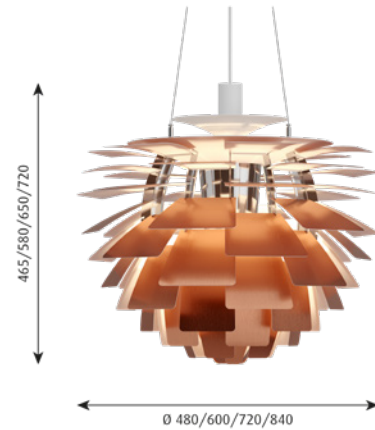

PH ARTICHOKE

Pendants

Designer: Poul Henningsen

Concept: The pendant illuminates any space with a 100% glare-free light due to the 72 leaves, which form 12 precisely positioned rows that hold six leaves each. The fixture ensures the light is distributed inwards as well as outwards, thereby emitting a beautiful and comfortable light. Moreover, the high quality of light is maintained in the energy efficient LED variant that creates the same renowned atmosphere around the pendant.

Finish: Brass, copper or stainless steel, brushed and coated.
Black, powder coated with white, wet painted inner side.
White, wet painted.

Material: Leaves: Laser cut brass, copper or stainless steel.
Top shade: White or black, spun steel, white on the bottom.
Frame: High lustre chrome plated, laser cut steel.
Suspension: High lustre chrome plated, spun aluminium.

Mounting: Suspension type: E27: Cable 3 x 0,75mm² & wire. Canopy: Yes. Ø480
LED: Cable 2 x 75mm² and wire. Canopy: Yes. LED canopy contains driver.
Ø600/720/840 LED: Cable 2 x 1 mm² and wire. Canopy: Yes. Canopy or external driver box contains driver. Maximum distance between external driver box and fixture: 20m . Cable length: 4m.

Weight: Max. 27.5kg.

Class: Ingress protection IP20. Electric shock protection I w. ground.

DIMENSIONS	FINISH	LIGHT SOURCE	LIGHTING CONTROL	LUMEN	CABLE	PLUG TYPE	EAN	ORDER NO.	Exkl. moms	Inkl. moms
Ø 480	Black	1x100W E27			White fabric cord and wire		5714693160983	5741112252	95,120	118,900
Ø 480	Black	LED 3000-1800K D2W 41W	DALI	641	White fabric cord and wire		5714693161485	5741112278	99,280	124,100
Ø 480	Black	LED 3000-1800K D2W 41W	PHASE DIMMING (MAINS DIMM)	641	White fabric cord and wire		5714693161690	5741112281	99,280	124,100
Ø 480	Black	LED 3000-1800K D2W 41W	WIRELESS BLUETOOTH	641	White fabric cord and wire		5714693161904	5741112294	99,280	124,100
Ø 480	Black	LED 3000K 41W	DALI	779	White fabric cord and wire		5714693161270	5741112265	99,280	124,100
Ø 480	Brass	1x100W E27			White fabric cord and wire		5714693042678	5741111716	95,120	118,900
Ø 480	Brass	LED 3000-1800K D2W 41W	DALI	800	White fabric cord and wire		5714693004294	5741100510	99,280	124,100
Ø 480	Brass	LED 3000-1800K D2W 41W	PHASE DIMMING (MAINS DIMM)	800	White fabric cord and wire		5714693004089	5741100507	99,280	124,100
Ø 480	Brass	LED 3000-1800K D2W 41W	WIRELESS BLUETOOTH	800	White fabric cord and wire		5714693004508	5741100523	99,280	124,100
Ø 480	Brass	LED 3000K 41W	DALI	971	White fabric cord and wire		5714693004713	5741100536	99,280	124,100
Ø 480	Copper	1x100W E27			White fabric cord and wire		5714693169030	5741111978	95,120	118,900
Ø 480	Copper	LED 3000-1800K D2W 41W	DALI	894	White fabric cord and wire		5714693012077	5741100390	99,280	124,100
Ø 480	Copper	LED 3000-1800K D2W 41W	PHASE DIMMING (MAINS DIMM)	894	White fabric cord and wire		5714693011865	5741100387	99,280	124,100
Ø 480	Copper	LED 3000-1800K D2W 41W	WIRELESS BLUETOOTH	894	White fabric cord and wire		5714693012282	5741100400	99,280	124,100
Ø 480	Copper	LED 3000K 41W	DALI	1085	White fabric cord and wire		5714693012497	5741100413	99,280	124,100
Ø 480	Stainless Steel	1x100W E27			White fabric cord and wire		5703411198339	5741092136	95,120	118,900
Ø 480	Stainless Steel	LED 3000-1800K D2W 41W	DALI	800	White fabric cord and wire		5714693012916	5741100439	99,280	124,100
Ø 480	Stainless Steel	LED 3000-1800K D2W 41W	PHASE DIMMING (MAINS DIMM)	800	White fabric cord and wire		5714693012701	5741100426	99,280	124,100
Ø 480	Stainless Steel	LED 3000-1800K D2W 41W	WIRELESS BLUETOOTH	800	White fabric cord and wire		5714693013128	5741100442	99,280	124,100
Ø 480	Stainless Steel	LED 3000K 41W	DALI	971	White fabric cord and wire		5714693013333	5741100455	99,280	124,100
Ø 480	White	1x100W E27			White fabric cord and wire		5703411198346	5741092149	95,120	118,900
Ø 480	White	LED 3000-1800K D2W 41W	DALI	1208	White fabric cord and wire		5714693011230	5741100358	99,280	124,100
Ø 480	White	LED 3000-1800K D2W 41W	PHASE DIMMING (MAINS DIMM)	1208	White fabric cord and wire		5714693011025	5741100345	99,248	124,060
Ø 480	White	LED 3000-1800K D2W 41W	WIRELESS BLUETOOTH	1208	White fabric cord and wire		5714693011445	5741100361	99,280	124,100
Ø 480	White	LED 3000K 41W	DALI	1466	White fabric cord and wire		5714693011650	5741100374	99,280	124,100
Ø 600	Black	1x100W E27			White fabric cord and wire		5714693162789	5741112333	116,160	145,200
Ø 600	Black	LED 2700K 96W	DALI	2037	White fabric cord and wire	EXT. DRIVER	5714693162994	5741112346	120,080	150,100
Ø 600	Black	LED 2700K 96W	DALI	2037	White fabric cord and wire	INT. DRIVER	5714693163205	5741112359	120,080	150,100
Ø 600	Black	LED 2700K 96W	WIRELESS BLUETOOTH	2037	White fabric cord and wire	INT. DRIVER	5714693163830	5741112388	121,600	152,000
Ø 600	Black	LED 3000K 96W	DALI	2119	White fabric cord and wire	EXT. DRIVER	5714693163410	5741112362	120,080	150,100