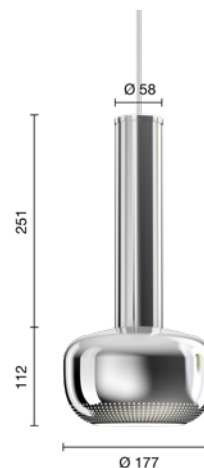

VL 56 PENDANT

Pendants

Designer: Vilhelm Lauritzen

Concept: The pendant emits downward directed glare-free light. The radial perforation pattern around the opening creates a softer transition between light and darkness. The perforations create a soft beautiful pattern of light both on the shade and on the surrounding surfaces.

Finish: Polished brass or chrome. Wet painted white inner side.

Material: Shade, tub and lid in polished untreated brass or chrome plated aluminium.

Mounting: E27, white textile cable 2x0.75 mm².

Canopy: Yes.

Cable length: 4 m.

Weight: Max. 1.1 kg.

Class: Ingress protection IP20. Electric shock protection II w/o ground.

Info notes: Please note that the brass surfaces are untreated. This means that the surface will change over time and develop a patina.

FINISH	LIGHT SOURCE	CABLE	EAN	ORDER NO.	Exkl. moms	Inkl. moms
High Lustre Chrome Plated	E27	White fabric cord	5714693178933	5741113099	6,152	7,690
Polished Brass	E27	White fabric cord	5714693177950	5741113086	7,436	9,295