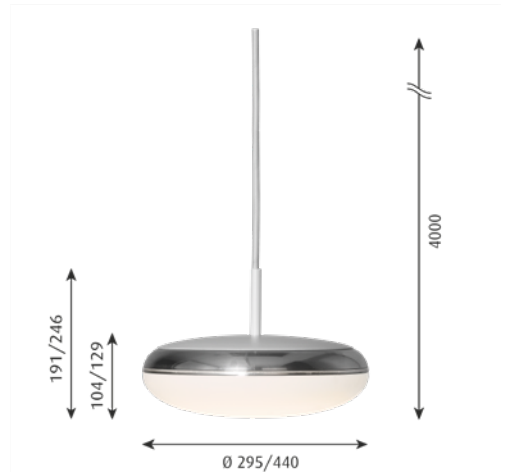

SILVERBACK SUSPENDED

Pendants

Designer: KiBiSi

Concept: The fixture emits diffused light. The curved opal diffuser provides soft, pleasant, primarily downward directed room lighting. The metallised semitransparent rear side of the diffuser produces a halo effect and reflects light from the surroundings. The rounded white top completes the curve from the diffuser. The luminaire is suspended simple and elegant from its cord. A white pendant tube in the top of the housing ensures stability and balance in the luminaire.

Finish: Ø 295: Top: ASA white structure. Shade: Opal and alu-metallised. Ø 440: Top: Aluminium powder coated white. Shade: Opal and alu-metallised.

Material: Ø 295: Fixture body: Die cast aluminium powder coated white. Top: Injection moulded plastic white structure. Shade: Opal PMMA and semi-metallised PC. Ø 440: Fixture body: Die-stamped steel sheet, powder coated, white. Top: Die-stamped aluminium, powder coated white. Shade: Opal PMMA and semi-metallised PC.

Mounting: Suspension type: 5x0.75mm² cord. Ceiling rose: Yes. Cord length 4m.

Weight: Max. 4,5kg.

Class: Protection class IP20, Insulation class I.

Info notes: For Switch-Dim, contact Louis Poulsen. For LED replacement kit please do contact Louis Poulsen. The innovation of the LED technology is in constant development. The specifications mentioned are based on present technology.

DIMENSIONS	FINISH	LIGHT SOURCE	LIGHTING CONTROL	LUMEN	MOUNTING	EAN	ORDER NO.	Exkl. moms	Inkl. moms
Ø 295	Opal	LED 3000K 9.8W	DALI	818	SUSPENDED	5703411772270	5741091674	5,940	7,425
Ø 440	Opal	LED 3000K 32W	DALI	2306	SUSPENDED	5703411688120	5741097678	7,736	9,670
SPARE PART						EAN	ORDER NO.	Exkl. moms	Inkl. moms
Silverback Ø440 shade pmma						5703411226445	5743168712	2,324	2,905
Silverback Ø295 shade pmma						5703411444221	5743157040	1,544	1,930
Silverback Ø295 replacement kit LED 3K90						5703411836378	5741087866	1,072	1,340