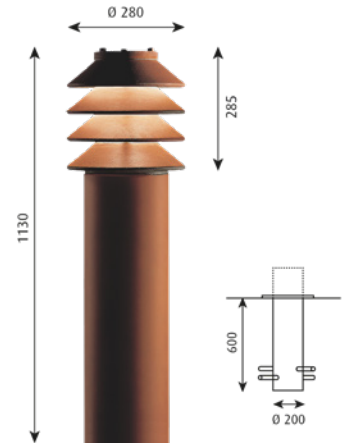

Finish: Corten steel, raw.

Material: Fixture head: Die cast iron. Post: corten steel. Base plate: corten steel.

Mounting: In-ground struts: Yes. Terminal block positioning: In post. Looping: Approved, max 5x6mm². Driver position: In pole top. Max. installation cable: Depending on junction box. Post f/in-ground installation: H: 1445mm excl. fixture head, in-ground part: 600mm. Post w/base plate for surface mounting: H: 845mm excl. fixture head. Post dia. 200mm.

Weight: Max. 44.5kg.

Class: Ingress protection IP65. Electric shock protection II w/o ground. IK09.

Info notes: Post for base plate installation supplied without anchor bolts. Anchor bolts to be sourced locally. Oxidation of both corten steel and cast iron gives a rough and "rusty" looking surface which protects the material from further corrosion. The speed of the oxidation process is faster for corten than it is for cast iron. Supplied with hole bracket for junction box. LED: CLO, integrated fuse and SPD as standard. A Retrofit Kit is available for updating conventional Bysted variants to LED variants. The innovation of the LED technology is constant. The specifications mentioned are based on present technology.

Please contact Louis Poulsen for 2700K, LED Replacement Kit and more info about supported Light Management Systems.

FINISH	LIGHT SOURCE	LIGHTING CONTROL	LUMEN	MOUNTING	POLE TYPE	EAN	ORDER NO.	Exkl. moms	Inkl. moms
Corten Steel	LED 3000K 24W	DAC: DALI + CLO	720	W/ACCESS DOOR	POST W/BASE PLATE	5714693331109	5747823710	34,795	43,495
Corten Steel	LED 3000K 24W	DAC: DALI + CLO	720	W/ACCESS DOOR	POST F/IN-GROUND INSTALLATION	5714693331161	5747823749	33,605	42,005
Corten Steel	LED 3000K 24W	DAC: DALI + CLO	720	W/ACCESS DOOR	POST W/BASE PLATE	5714693331178	5747823752	34,795	43,495
Corten Steel	LED 3000K 24W	DAC: DALI + CLO	720	W/ACCESS DOOR	POST F/IN-GROUND INSTALLATION	5714693331093	5747823707	33,605	42,005
Corten Steel	LED 3000K 24W	DPC: NIGHTDIM + CLO	720	W/ACCESS DOOR	POST F/IN-GROUND INSTALLATION	5714693331123	5747823723	33,605	42,005
Corten Steel	LED 3000K 24W	DPC: NIGHTDIM + CLO	720	W/ACCESS DOOR	POST W/BASE PLATE	5714693331154	5747823736	34,795	43,495
Corten Steel	LED 3000K 24W	DPC: NIGHTDIM + CLO	720	W/ACCESS DOOR	POST F/IN-GROUND INSTALLATION	5714693331185	5747823765	33,605	42,005
Corten Steel	LED 3000K 24W	DPC: NIGHTDIM + CLO	720	W/ACCESS DOOR	POST W/BASE PLATE	5714693331192	5747823778	34,795	43,495
SPARE PART						EAN	ORDER NO.	Exkl. moms	Inkl. moms
Bysted top cover screws						5703411014363	5747811081	132	165
ACCESSORIES						EAN	ORDER NO.	Exkl. moms	Inkl. moms
BYSTED AQUA STOPPER						5703411245644	5747811104	600	750

Please contact Louis Poulsen for 2700K, LED Replacement Kit and more info about supported Light Management Systems.