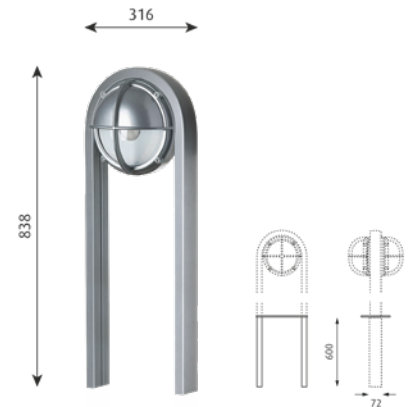

Finish: Aluminium coloured or graphite with textured surface, powder coated.

Material: Injection moulded clear polycarbonate or injection moulded opal polycarbonate. Base/cross guard: Die cast aluminium. U-post: Extruded aluminium.

Mounting: Terminal block positioning: In fixture head. Looping: Approved, max 4x2,5mm². Ballast positioning: In fixture head. Max. installation cable: 1 pcs. 4x2,5mm² or 2 pcs. 4x1,5mm². U-shaped post for in-ground installation: Height including fixture: 1438mm, including 600mm below ground. U-shaped post with base plate for surface mounting: Height including fixture: 838mm. With one fixture installed the depth is: 220mm, with 2 fixtures (dual installation): 331mm.

Weight: Max. 11kg.

Class: Ingress protection IP66. Electric shock protection II w/o ground. IK10.

Info notes: The post is delivered in the same colour as the fixture head. Post supplied without anchor bolts. Anchor bolts to be sourced locally. Double bollard: Fixture head, U-post and mounting plate are to be ordered separately. Single bollard: Fixture head, U-post and cover plate are to be ordered separately. The innovation of the LED technology is constant. The specifications mentioned are based on present technology.

Please contact Louis Poulsen for 2700K and LED Replacement Kit.

FINISH	LIGHT SOURCE	LUMEN	SHIELD/DIFFUSER	EAN	ORDER NO.	Exkl. moms	Inkl. moms
Aluminium Colour	LED 3000K 6.5W	660	CLEAR	5714693478446	5743150209	7,656	9,570
Aluminium Colour	LED 3000K 6.5W	505	HALF SHADED CLEAR	5714693479627	5743150225	7,656	9,570
Aluminium Colour	LED 3000K 6.5W	381	HALF SHADED OPAL	5714693480463	5743150267	7,656	9,570
Aluminium Colour	LED 3000K 6.5W	522	OPAL	5714693480043	5743150241	7,656	9,570
Aluminium Colour	LED 4000K 6.5W	671	CLEAR	5714693480883	5743150283	7,656	9,570
Aluminium Colour	LED 4000K 6.5W	514	HALF SHADED CLEAR	5714693481309	5743150306	7,656	9,570
Aluminium Colour	LED 4000K 6.5W	388	HALF SHADED OPAL	5714693482146	5743150348	7,656	9,570
Aluminium Colour	LED 4000K 6.5W	530	OPAL	5714693481729	5743150322	7,656	9,570
Graphite Grey Texture	LED 3000K 6.5W	660	CLEAR	5714693479412	5743150212	7,656	9,570
Graphite Grey Texture	LED 3000K 6.5W	505	HALF SHADED CLEAR	5714693479832	5743150238	7,656	9,570
Graphite Grey Texture	LED 3000K 6.5W	381	HALF SHADED OPAL	5714693480678	5743150270	7,656	9,570
Graphite Grey Texture	LED 3000K 6.5W	522	OPAL	5714693480258	5743150254	7,656	9,570
Graphite Grey Texture	LED 4000K 6.5W	671	CLEAR	5714693481095	5743150296	7,656	9,570
Graphite Grey Texture	LED 4000K 6.5W	514	HALF SHADED CLEAR	5714693481514	5743150319	7,656	9,570
Graphite Grey Texture	LED 4000K 6.5W	388	HALF SHADED OPAL	5714693482351	5743150351	7,656	9,570
Graphite Grey Texture	LED 4000K 6.5W	530	OPAL	5714693481934	5743150335	7,656	9,570
Pollarben							
SKOT, U-POST W/EARTHANCHOR, ALU				5703411200698	5743146161	6,788	8,485
SKOT, U-POST W/EARTHANCHOR, GRAPH.				5703411200704	5743146174	6,788	8,485
SKOT, U-POST WITH BASE PLATE, ALU				5703411200674	5743146145	7,116	8,895
SKOT, U-POST WITH BASE PLATE, GRAPH.				5703411200681	5743146158	7,116	8,895
Täckplåt							
SKOT, LAMP BASE COVER, CASTED, ALU				5703411201183	5743146200	1,144	1,430
SKOT, LAMP BASE COVER, CASTED, GRAPH				5703411201190	5743146213	1,144	1,430
SKOT, LAMP BASE COVER, PUNCHED, ALU				5703411201206	5743146226	716	895
SKOT, LAMP BASE COVER, PUNCHED, GRAPH				5703411201213	5743146239	716	895
Montageplåt							
SKOT, MOUNTING PLATE FOR 2 SKOTS, ALU				5703411201220	5743146242	832	1,040
SKOT, MOUNTING PLATE FOR 2 SKOTS, GRAPH				5703411201237	5743146255	832	1,040