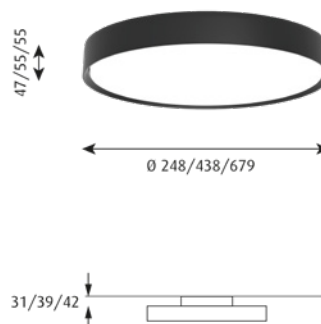

LP SLIM ROUND SURFACE MOUNTED

Mounted

Designer: Louis Poulsen A/S

Concept: The slim housing encircles a high-efficient acrylic diffuser emitting diffused primarily downward directed light. The slim body has a slight curvature and an inner curve which reduces contrast. The product family comes in a range of sizes and mounting options for a wide range of applications. Surface mounted and suspended versions have an indirect light component.

Finish: White or black, powder coated or clear lacquered, pickled aluminium.

Material: Reflector: Die cast aluminium. Diffuser: Acrylic, opal or micro prismatic. Installation lock: Aluminium.

Mounting: Directly on ceiling.
Looping: Approved, max 5 x 2.5 mm².
Cable entries: Rear, Side-mounted.
Driver integrated.

Weight: Max: 8kg

Class: Ingress protection IP20. Electric shock protection I.

DIMENSIONS	FINISH	LIGHT SOURCE	LIGHTING CONTROL	LUMEN	SHIELD/DIFFUSER	MOUNTING	EAN	ORDER NO.	Exkl. moms	Inkl. moms
Ø 250	Black	LED 3000K 13W	DALI	1092	OPAL	SURFACE MOUNTED	5703411654019	5742584070	6,584	8,230
Ø 250	Dark Aluminium Raw	LED 3000K 13W	DALI	1092	OPAL	SURFACE MOUNTED	5714693250929	5742584779	6,584	8,230
Ø 250	White	LED 3000K 13W	DALI	1254	OPAL	SURFACE MOUNTED	5703411635926	5742584041	6,584	8,230
Ø 250	White	LED 3000K 13W	DALI	1149	PRISMATIC	SURFACE MOUNTED	5714693551033	5742585215	7,740	9,675
Ø 250	White	LED 4000K 13W	DALI	1279	OPAL	SURFACE MOUNTED	5703411654392	5742584054	6,584	8,230
Ø 250	White	LED 4000K 13W	DALI	1142	PRISMATIC	SURFACE MOUNTED	5714693551248	5742585228	7,740	9,675
Ø 250	White	LED KELVIN ADJUSTABLE	DALI KELVIN ADJUSTABLE	1232	OPAL	SURFACE MOUNTED	5703411654200	5742584067	7,420	9,275
Ø 250	White	LED KELVIN ADJUSTABLE	DALI KELVIN ADJUSTABLE		PRISMATIC	SURFACE MOUNTED	5714693551453	5742585231	8,576	10,720
Ø 440	Black	LED 3000K 25W	DALI	2404	OPAL	SURFACE MOUNTED	5703411652879	5742584135	10,200	12,750
Ø 440	Dark Aluminium Raw	LED 3000K 25W	DALI	2404	OPAL	SURFACE MOUNTED	5714693252572	5742584805	10,200	12,750
Ø 440	White	LED 3000K 13W	DALI	1149	PRISMATIC	SURFACE MOUNTED	5714693861422	5742585244	11,356	14,195
Ø 440	White	LED 3000K 25W	DALI	2659	OPAL	SURFACE MOUNTED	5703411653449	5742584106	10,200	12,750
Ø 440	White	LED 3000K 35W	DALI HIGH OUTPUT	3617	PRISMATIC	SURFACE MOUNTED	5714693552719	5742585299	12,320	15,400
Ø 440	White	LED 4000K 25W	DALI	2714	OPAL	SURFACE MOUNTED	5703411653258	5742584119	10,200	12,750
Ø 440	White	LED 4000K 25W	DALI	2401	PRISMATIC	SURFACE MOUNTED	5714693551873	5742585257	11,356	14,195
Ø 440	White	LED 4000K 35W	DALI HIGH OUTPUT	3993	OPAL	SURFACE MOUNTED	5714693552504	5742585286	11,168	13,960
Ø 440	White	LED 4000K 35W	DALI HIGH OUTPUT	3690	PRISMATIC	SURFACE MOUNTED	5714693552924	5742585309	12,320	15,400
Ø 440	White	LED KELVIN ADJUSTABLE	DALI KELVIN ADJUSTABLE	2499	OPAL	SURFACE MOUNTED	5703411653067	5742584122	11,040	13,800
Ø 440	White	LED KELVIN ADJUSTABLE	DALI KELVIN ADJUSTABLE		PRISMATIC	SURFACE MOUNTED	5714693552085	5742585260	12,192	15,240
Ø 680	Black	LED 3000K 53W	DALI	5861	OPAL	SURFACE MOUNTED	5703411651735	5742584193	19,580	24,475
Ø 680	Dark Aluminium Raw	LED 3000K 53W	DALI	5861	OPAL	SURFACE MOUNTED	5714693253852	5742584834	19,580	24,475
Ø 680	White	LED 3000K 46W	DALI	4667	PRISMATIC	SURFACE MOUNTED	5714693862092	5742585370	20,736	25,920
Ø 680	White	LED 3000K 53W	DALI	6262	OPAL	SURFACE MOUNTED	5703411652305	5742584164	19,580	24,475
Ø 680	White	LED 4000K 46W	DALI	4762	PRISMATIC	SURFACE MOUNTED	5714693862344	5742585383	20,736	25,920
Ø 680	White	LED 4000K 53W	DALI	6389	OPAL	SURFACE MOUNTED	5703411652114	5742584177	19,580	24,475
SPARE PART							EAN	ORDER NO.	Exkl. moms	Inkl. moms
Slim Round Ø680 diffuser opal							5703411642542	5742584627	1,456	1,820
Slim Round Ø250 replacement kit LED 3K90							5703411835951	5741087963	1,156	1,445
Slim Round Ø250 replacement kit LED 4K90							5703411836163	5741087976	1,156	1,445
Slim Round Ø440 replacement kit LED 3K90							5703411836798	5741087989	2,432	3,040
Slim Round Ø440 replacement kit LED 4K90							5703411837009	5741087992	2,432	3,040
Slim Round Ø680 R/SR/S replacement kit LED 3K90							5703411837467	5741087947	7,600	9,500
Slim Round Ø680 R/SR/P replacement kit LED 4K90							5703411837832	5741087950	7,600	9,500
Slim Round Ø250 replacement kit LED KA90							5703411838310	5741088344	1,348	1,685
Slim Round Ø440 replacement kit LED KA90							5703411838525	5741088357	2,708	3,385
Slim Round Ø680 replacement kit LED KA90							5703411838730	5741088360	7,600	9,500
Slim Round Ø250 diffuser opal							5703411842690	5742584737	1,048	1,310
Slim Round Ø440 diffuser opal							5703411842904	5742584740	1,352	1,690