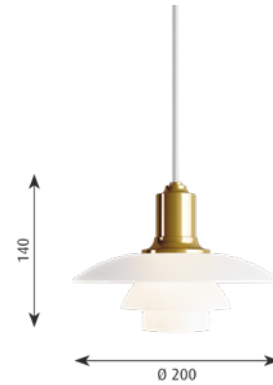

Mounting: Suspension type: Cable 2x0,75mm². Canopy: Yes. Cable length: 3m.

Weight: Max. 1.5kg.

Class: Ingress protection IP20. Electric shock protection II w/o ground.

FINISH	LIGHT SOURCE	CABLE	EAN	ORDER NO.	Exkl. moms	Inkl. moms
Black Metallised	1x20W E14	Black fabric cord	5703411569894	5741099252	6,560	8,200
Brass Metallised	1x20W E14	White fabric cord	5703411097427	5741100125	6,560	8,200
High Lustre Chrome Plated	1x20W E14	Black fabric cord	5703411069844	5741084908	6,300	7,875
SPARE PART			EAN	ORDER NO.	Exkl. moms	Inkl. moms
PH 2/1 middle shade glass			5703411073964	5741084940	1,908	2,385
PH 2/1 lower shade glass			5703411073971	5741084953	1,704	2,130
PH 2-1, top shade glass Pendant			5703411087145	5741084898	3,044	3,805
Canopy Black 2-part tophat®			5703411179321	5749329021	212	265
Canopy White 2-part tophat®			5703411179338	5749329034	212	265
PH 2-1, springholder w/springs			5703411194010	5741086333	448	560