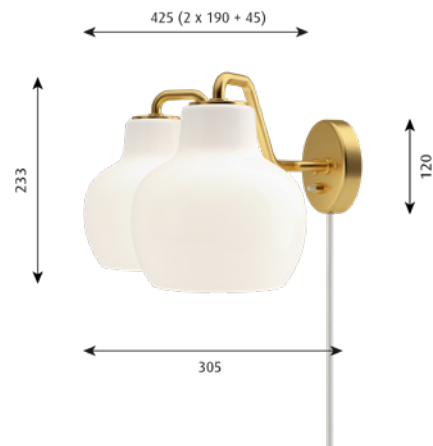

VL RING CROWN WALL

Wall lamps

Designer: Vilhelm Lauritzen

Concept: The wall lamp emits light directed primarily downwards. The opal glass provides a comfortable and uniform illumination of the area around the fixture.

Finish: Glossy mouth-blown white opal glass. Satin polished brass, untreated.

Material: Mouth-blown, 3-layered, opal glass. Wall lamp arm and wall-box: Untreated brass, will patinate.

Mounting: Mounting with cord and plug or for hardwiring.
With cord: White 2 x 0,75 mm² PVC cord with plug. Cord length: 2.5m. Light control: On/off switch on wall box.
Without cord for hardwiring: Wall bracket for mounting on wall. Light control: Two options. Either with on/off switch on wall box or without switch on wall box with turn on/off at main switch

Weight: Max. 2.9 kg.

Class: Ingress protection IP20.
With cord and plug: Electric shock protection II.
For hardwiring: Electric shock protection I.

Info notes: Please note that the brass surfaces are untreated. This means that the surface will change over time and develop a patina. The total weight of the fixtures are calculated with the average weight of the glass (671g). They vary from approx. 600-800g.

DIMENSIONS	FINISH	LIGHT SOURCE	SWITCH/PLUG	CABLE	EAN	ORDER NO.	Exkl. moms	Inkl. moms
1	Brass/Glossy Opal Glass	E27	With switch	With cord	5703411181027	5743145450	6,368	7,960
1	Brass/Glossy Opal Glass	E27	With switch	Without cord	5714693185122	5743147720	6,368	7,960
1	Brass/Glossy Opal Glass	E27	Without switch	Without cord	5714693186709	5743147704	6,368	7,960
2	Brass/Glossy Opal Glass	E27	With switch	Without cord	5714693249268	5743147733	9,676	12,095
2	Brass/Glossy Opal Glass	E27	With switch	With cord	5703411182468	5743145463	9,676	12,095
2	Brass/Glossy Opal Glass	E27	Without switch	Without cord	5714693185948	5743147717	9,676	12,095
SPARE PART					EAN	ORDER NO.	Exkl. moms	Inkl. moms
VL Ring crown Wall/3-5-7 glass					5703411182444	5741094406	3,152	3,940
VL Ring Crown wire/cord, replacement kit					5714693247288	5741109508	1,724	2,155