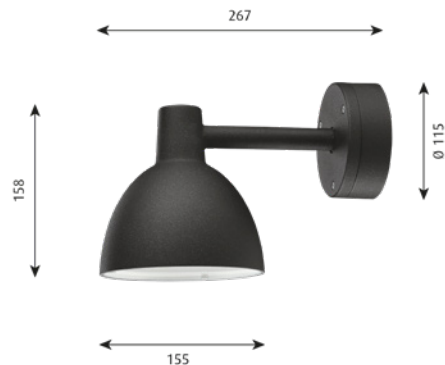

TOLDBOD 155 WALL

Wall and Ceiling Outdoor

Designer: Louis Poulsen A/S

Concept: The light is directed 100% downwards, and the shade has a matt white painted inside which emits a soft, diffused, comfortable light. The fixture fulfils full cut-off criteria.

Finish: Aluminium coloured with textured surface or black with textured surface, powder coated.

Material: Fixture head: Chilled casting aluminium. Shield: Laser cut acrylic satine. Wall box: Die cast aluminium. Arm: Chilled casting aluminium.

Mounting: Terminal block: 1x3x2.5mm². Cable entries: 2x bottom + 3x rear entries for Ø 10-14.5mm cable. Looping: Approved, max. 3x1,5mm².

Weight: Max. 1.5kg.

Class: Ingress protection IP44. Electric shock protection I w. ground. IK05.

FINISH	LIGHT SOURCE	EAN	ORDER NO.	Exkl. moms	Inkl. moms
Aluminium Colour Texture	E14	5703411189313	5743145913	5,680	7,100
Black Texture	E14	5703411189566	5743145926	5,680	7,100
SPARE PART		EAN	ORDER NO.	Exkl. moms	Inkl. moms
Toldbod Wall/Bollard 155 shield		5703411177051	5743145528	312	390
GRUB SCREW MS M12X12 (3PCS)		5714693247332	5743145887	164	205