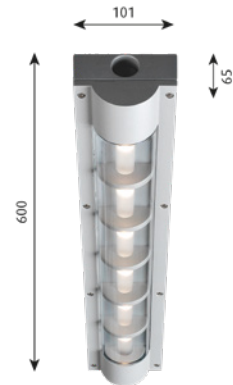

AL 600

Wall and Ceiling

Designer: Mads Odgård

Concept: The fixture has a very wide beam width. The light distribution is optimized for lighting in narrow surroundings like tunnels and arcades. The design is low and sturdy.

Finish: Aluminium coloured with textured surface, powder coated.

Material: Housing: Die cast aluminium. Diffuser: Polycarbonate.

Mounting: Looping: Approved, max 5x2,5 mm². Integral ballast. Installation cable: 8-13mm. (not enclosed).

Weight: Max. 3 kg.

Class: Ingress protection IP65. Electric shock protection II w/o ground. IK10.

Info notes: Can be fitted directly on a wall or ceiling. Connection in each end, by 5x2,5mm² terminals. Delivered with integrated search protection device (SPD). For LED replacement kit please do contact Louis Poulsen. The innovation of the LED technology is constant. The specifications mentioned are based on present technology.

FINISH	LIGHT SOURCE	LUMEN	REFLECTOR	EAN	ORDER NO.	Exkl. moms	Inkl. moms
Aluminium Colour Texture	LED 6 POWER 3000K 10/15W	816	VERY WIDE	5703411212516	5742580676	12,660	15,825
Aluminium Colour Texture	LED 6 POWER 3000K 6,5W	588	VERY WIDE	5703411212523	5742580650	11,540	14,425
SPARE PART				EAN	ORDER NO.	Exkl. moms	Inkl. moms
AL 0600 replacement kit LED CLII				5703411437513	5742580553	2,816	3,520