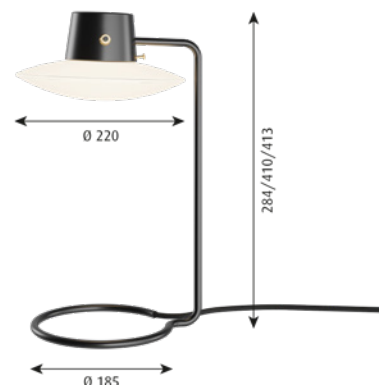

AJ OXFORD TABLE LAMP

Table lamps

Designer: Arne Jacobsen

Concept: This table lamp emits a pleasant downward directed light, which harmoniously illuminates the surface below it through the soft transparency of the three-layered mouth-blown opal glass. The variant without the top metal shade, the milky opal glass shade provides further glow to form an alluring halo around the fixture.

Finish: Black wet painted stem with shade in three layered mouth-blown opal glass.

Top shade: Black wet painted with white inner side.

Material: Shade: Mouth-blown three layered white opal glass.

Stem and top shade: Steel.

Mounting device for pin mounting: Aluminium.

Union nut and finger screw in untreated brass with fine clockwise hairlines.

Please note the untreated brass will patinate.

Mounting: Cable type: Black textile cord 2x0.75 mm² with plug. Cable length: 2.2m.

Light control: On/off switch on socket house with union nut in untreated brass.

Pin solution available for 410 mm: Cut-out dimension Ø44 mm, table thickness: 8 - 40 mm.

Weight: Max 1.9 kg.

Class: Ingress protection IP20. Electric shock protection II.

Info notes: Union nut and fingerscrew in untreated brass which will patinate. Pin solution for 410 mm with metal shade and 280 mm variants available upon request.

DIMENSIONS	FINISH	LIGHT SOURCE	SHADE	MOUNTING	EAN	ORDER NO.	Exkl. moms	Inkl. moms
280mm	Metal Black/Opal Glass	1x20W E14	W/SHADE	BASE	5714693105380	5744168627	6,976	8,720
280mm	Opal	1x20W E14	OPAL GLAS	BASE	5714693254019	5744168601	5,744	7,180
410mm	Metal Black/Opal Glass	1x20W E14	W/SHADE	BASE	5714693107438	5744168588	7,944	9,930
410mm	Opal	1x20W E14	OPAL GLAS	PIN Ø10	5714693104352	5744168643	6,732	8,415
410mm	Opal	1x20W E14	OPAL GLAS	BASE	5714693108381	5744168562	6,732	8,415
SPARE PART					EAN	ORDER NO.	Exkl. moms	Inkl. moms
AJ Eklipta Ø220 glass					5709728102205	5743590005	2,460	3,075
AJ Oxford brass finger screw					5714693102419	5744165552	110	138
AJ Oxford brass union nut					5714693115631	5744165565	87	109
AJ Oxford black silicone gasket					5714693115655	5744165578	18	23