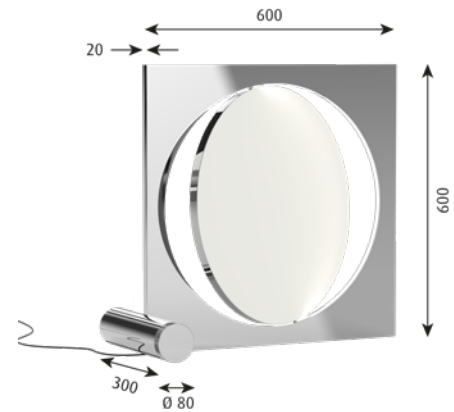

Finish: High lustre chrome-plated.

Disc: High lustre chrome-plated on one side and white, wet painted on the opposite side.

Material: Frame: High lustre chrome-plated solid cast aluminium.

Cylinder and switch: High lustre chrome-plated extruded aluminium.

Disc: Solid cast aluminium. High lustre chrome-plated on one side and white on the opposite side.

Opal silicone diffuser.

Mounting: Cable type: Black PVC cord.

Cable length: 2.5m.

LED-adapter: Separate, plugs into power outlet.

Light control: Rotatable switch on cylinder with stepless dimming.

The disc can rotate 360° around its own axis.

Weight: 20 kg

Class: Ingress protection IP20. Electric shock protection II wo/ ground.

Info notes: LED adapter fitted externally on cord. Turn on/off the light by rotating switch on cylinder with light fading in/out. Stepless dimming. The reflector disc can rotate 360° around its own axis. The lamps are numbered in editions of 100 pieces per edition and will be engraved with edition number and a unique sequential number from 1 - 100. This product is fitted with an integrated energy-saving LED light source. Should you wish to replace it, please contact Louis Poulsen so we can help you purchase the correct LED Replacement Kit. Please note that LED-replacement should always be carried out by an authorised electrician.

DIMENSIONS	FINISH	LIGHT SOURCE	SWITCH/PLUG	EAN	ORDER NO.	Exkl. moms	Inkl. moms
600x600	High Lustre Chrome/White	LED 3500K 19W	With dimmer	5714693005796	5744168274	55,160	68,950