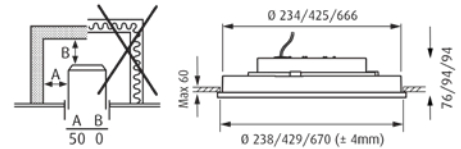

LP SLIM ROUND RECESSED

Recessed

Designer: Louis Poulsen A/S

Concept: The slim housing encircles a high-efficient acrylic diffuser emitting diffused primarily downward directed light. The slim body has a slight curvature and an inner curve which reduces contrast. The product family comes in a range of sizes and mounting options for a wide range of applications. Surface mounted and suspended versions have an indirect light component.

Finish: White or black, powder coated or clear lacquered, pickled aluminium.

Material: Reflector: Die cast aluminium. Diffuser: Acrylic, opal or micro prismatic. Installation lock: Aluminium.

Mounting: Ceiling thickness: 1–60 mm.
Cut-out dimensions Ø 250: Ø234mm Ø 440: Ø425mm Ø 680: Ø 666mm.
Optional wire for alternative installation.
Looping: Approved, max 5 x 2.5 mm².
Driver integrated.

Weight: Max 8kg.

Class: Ingress protection IP20. Electric shock protection I.

DIMENSIONS	FINISH	LIGHT SOURCE	LIGHTING CONTROL	LUMEN	SHIELD/DIFFUSER	MOUNTING	EAN	ORDER NO.	Exkl. moms	Inkl. moms
Ø 250	Black	LED 3000K 13W	DALI	1089	OPAL	RECESSED	5703411655344	5742584481	6,584	8,230
Ø 250	Dark Aluminium Raw	LED 3000K 13W	DALI	1089	OPAL	RECESSED	5714693249572	5742584753	6,584	8,230
Ø 250	White	LED 3000K 13W	DALI	1248	OPAL	RECESSED	5703411655917	5742584452	6,584	8,230
Ø 250	White	LED 4000K 13W	DALI	1274	OPAL	RECESSED	5703411655726	5742584465	6,584	8,230
Ø 250	White	LED 4000K 13W	DALI	1155	PRISMATIC	RECESSED	5714693541201	5742584850	7,740	9,675
Ø 250	White	LED KELVIN ADJUSTABLE	DALI KELVIN ADJUSTABLE		PRISMATIC	RECESSED	5714693541416	5742584863	8,576	10,720
Ø 250	White	LED KELVIN ADJUSTABLE **	DALI KELVIN ADJUSTABLE	1232	OPAL	RECESSED	5703411655535	5742584478	7,420	9,275
Ø 440	Black	LED 3000K 25W	DALI	2373	OPAL	RECESSED	5703411646021	5742584546	10,200	12,750
Ø 440	Dark Aluminium Raw	LED 3000K 25W	DALI	2373	OPAL	RECESSED	5714693251872	5742584782	10,200	12,750
Ø 440	White	LED 3000K 25W	DALI	2677	OPAL	RECESSED	5703411654774	5742584517	10,200	12,750
Ø 440	White	LED 3000K 25W	DALI	2357	PRISMATIC	RECESSED	5714693542888	5742584931	11,356	14,195
Ø 440	White	LED 3000K 35W	DALI HIGH OUTPUT	3912	OPAL	RECESSED	5714693542673	5742584928	11,168	13,960
Ø 440	White	LED 3000K 35W	DALI HIGH OUTPUT	3611	PRISMATIC	RECESSED	5714693543304	5742584957	12,320	15,400
Ø 440	White	LED 4000K 25W	DALI	2731	OPAL	RECESSED	5703411649428	5742584520	10,200	12,750
Ø 440	White	LED 4000K 25W	DALI	2405	PRISMATIC	RECESSED	5714693543939	5742584986	11,356	14,195
Ø 440	White	LED 4000K 35W	DALI HIGH OUTPUT	3991	OPAL	RECESSED	5714693543724	5742584973	11,168	13,960
Ø 440	White	LED 4000K 35W	DALI HIGH OUTPUT	3690	PRISMATIC	RECESSED	5714693544356	5742585008	12,320	15,400
Ø 440	White	LED KELVIN ADJUSTABLE	DALI KELVIN ADJUSTABLE	2499	OPAL	RECESSED	5703411646335	5742584533	11,040	13,800
Ø 440	White	LED KELVIN ADJUSTABLE	DALI KELVIN ADJUSTABLE		PRISMATIC	RECESSED	5714693544561	5742585011	12,192	15,240
Ø 680	Black	LED 3000K 53W	DALI	5814	OPAL	RECESSED	5703411644249	5742584601	19,580	24,475
Ø 680	Dark Aluminium Raw	LED 3000K 53W	DALI	5814	OPAL	RECESSED	5714693253234	5742584818	19,580	24,475
Ø 680	White	LED 3000K 46W	DALI	4721	PRISMATIC	RECESSED	5714693860289	5742585312	20,736	25,920
Ø 680	White	LED 3000K 53W	DALI	6266	OPAL	RECESSED	5703411645130	5742584575	19,580	24,475
Ø 680	White	LED 4000K 46W	DALI	4817	PRISMATIC	RECESSED	5714693860494	5742585325	20,736	25,920
Ø 680	White	LED 4000K 53W **	DALI	6393	OPAL	RECESSED	5703411644843	5742584588	19,580	24,475
Ø 680	White	LED KELVIN ADJUSTABLE	DALI KELVIN ADJUSTABLE	6383	OPAL	RECESSED	5703411644553	5742584591	20,708	25,885
Ø 680	White	LED KELVIN ADJUSTABLE	DALI KELVIN ADJUSTABLE	4809	PRISMATIC	RECESSED	5714693860784	5742585338	21,864	27,330
SPARE PART							EAN	ORDER NO.	Exkl. moms	Inkl. moms
Slim Round Ø680 diffuser opal							5703411642542	5742584627	1,456	1,820
SLIM ROUND SEMI-REC 680 MOUNT. DEVICE							5703411656297	5742584436	1,528	1,910
Slim Round semi-rec Ø250/440 mount device							5703411656488	5742584423	1,172	1,465
Slim Round Ø250 replacement kit LED 3K90							5703411835951	5741087963	1,156	1,445
Slim Round Ø250 replacement kit LED 4K90							5703411836163	5741087976	1,156	1,445
Slim Round Ø440 replacement kit LED 3K90							5703411836798	5741087989	2,432	3,040
Slim Round Ø440 replacement kit LED 4K90							5703411837009	5741087992	2,432	3,040
Slim Round Ø680 R/SR/S replacement kit LED 3K90							5703411837467	5741087947	7,600	9,500
Slim Round Ø680 R/SR/P replacement kit LED 4K90							5703411837832	5741087950	7,600	9,500