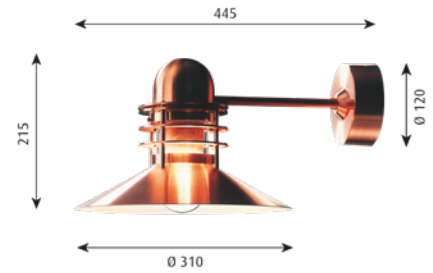

NYHAVN WALL

Wall and Ceiling Outdoor

Designer: Alfred Homann & Ole V. Kjær

Concept: The conical shade ensures comfortable light that is directed downwards in a wide beam. The shade interior has a white matt painted surface, ensuring uniform light distribution. The rings ensure that a stray light is controlled, and direct a small amount of light onto the top side of the shade for self-illumination.

Finish: Copper, brushed or white, wet painted.

Material: Shades: Spun aluminium or spun copper. Enclosure: Clear glass. Top: Spun aluminium or spun copper. Wall box: Die cast aluminium. Wall box cover: Spun aluminium or spun copper. Arm: Copperplated, red brass or steel.

Mounting: Terminal block: 1x3x2.5mm². Cable entries: 2x bottom + 3x rear entries for Ø 10-14.5mm cable. Looping: Approved, max. 3x1,5mm².

Weight: Max. 4.5kg.

Class: Ingress protection IP44. Electric shock protection I w. ground.

Info notes: Please note that the copper versions are untreated in order to achieve a verdigris finish over time. This can result in an inconsistent surface finish prior to the product achieving full patina.

FINISH	LIGHT SOURCE	SHIELD/DIFFUSER	EAN	ORDER NO.	Exkl. moms	Inkl. moms
Brushed Copper	1x100W E27	CLEAR	5703411092613	5743200117	17,560	21,950
White	1x100W E27	CLEAR	5703411092606	5743200104	15,012	18,765
SPARE PART			EAN	ORDER NO.	Exkl. moms	Inkl. moms
Nyhavn Wall glass clear			5703411007518	5743590513	1,596	1,995
Nyhavn Wall Glass, partly frosted			5703411007525	5743590526	2,036	2,545
Nyhavn screw f/glass			5703411007532	5743590539	110	138
Nyhavn Wall/Pendant gasket			5703411007556	5743590555	316	395