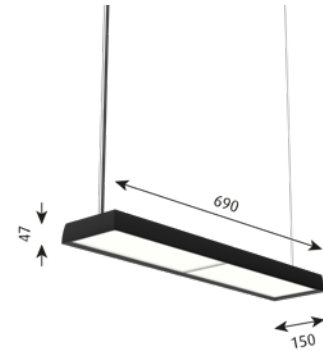

LP SLIM BOX SUSPENDED

Pendants

Designer: Louis Poulsen A/S

Concept: The slim, rectangular housing frames a high-efficient light unit. Emitting a primarily downward directed light the fixture also has an indirect light component ensuring illumination of ceilings. The light egress emphasises design details in the housing and the fixture can be connected lengthwise into a double length unit creating further possibilities for splendid illumination in a vast range of environments.

Finish: White or black, powder coated or clear lacquered, pickled aluminium.

Material: Frame/Housing: Die cast Aluminium, Light Engine bottom: Acrylic (Opal or clear). Light Engine top: Acrylic opal. Top diffuser: Acrylic. Canopy Cover: ABS

Mounting: Suspension: Cord 4x18AWG, 5m. Driver integrated in canopy.

Weight: Single: Max. 5 kg.

Double: Max. 8 kg.

Class: Ingress protection IP20. Electric shock protection I.