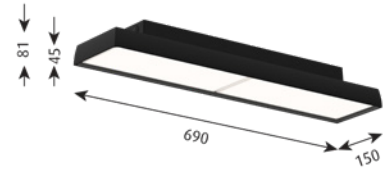

LP SLIM BOX SURFACE MOUNTED

Mounted

Designer: Louis Poulsen A/S

Concept: The product family shares a high-efficiency light unit framed in a rectangular housing. The recessed variants emit downwardly directed light, while the suspended and surface-mounted variants provide a combination of primarily downwardly directed and indirect light. Choosing between opal diffusers or micro-prismatic solutions, the glare and visual expression can be balanced as desired. The light egress emphasizes the design detail in the housing, ensuring a comfortable and subtle yet distinct design.

Finish: White or black, powder coated or clear lacquered, pickled aluminium.

Material: Frame/Housing: Die cast Aluminium, Light Engine bottom: Acrylic (Opal or clear). Light Engine top: Acrylic opal.

Mounting: Directly on ceiling or wall. Looping: Approved, max. 5 x 1.5 mm². Integrated driver. Cable entries: Rear, side-mounted. Integrated driver. It can be positioned both vertically and horizontally for wall-mounting.

Weight: Max. 4 kg.

Class: Ingress protection IP20. Electric shock protection I.