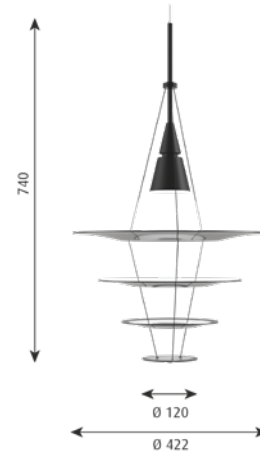

ENIGMA 425

Pendants

Designer: Shoichi Uchiyama

Concept: The fixture emits glare-free, soft, comfortable downward light. The shade design ensures even illumination of the surface. The matt upper surface diffuses the light, while the shiny lower surface ensures optimal reflection.

Finish: Brushed aluminium, clear coated or black wet painted. Shades: White or black acrylic.

Material: Cone and pendant tube: Lacquered or wet painted brushed aluminium. Wire: Stainless steel. Shades: Acrylic.

Mounting: Suspension type: Cable 2x0,75mm². Canopy: Yes. Cable length: 3m.

Weight: Max. 1.1 kg.

Class: Ingress protection IP20. Electric shock protection II w/o ground.

DIMENSIONS	FINISH	LIGHT SOURCE	CABLE	EAN	ORDER NO.	Exkl. moms	Inkl. moms
Ø 425	Black	1x20W GU10	Black cord	5703411933961	5741088726	7,416	9,270
Ø 425	BR. ALU	1x20W GU10	TRANSP CABLE	5703411933756	5741088739	7,416	9,270
SPARE PART				EAN	ORDER NO.	Exkl. moms	Inkl. moms
Enigma Ø120 w/bush. white				5703411140130	5741086786	908	1,135
Enigma Ø210 white				5703411140147	5741086799	984	1,230
Enigma Ø310 white				5703411140154	5741086809	1,096	1,370
Enigma Ø422 white				5703411140161	5741086812	1,456	1,820
Canopy Black 2-part tophat®				5703411179321	5749329021	212	265
Canopy White 2-part tophat ®				5703411179338	5749329034	212	265
Enigma Ø545 white				5703411189160	5741087099	2,556	3,195
Enigma Ø545 susp 3M cable w/socket alu				5703411931837	5741088810	1,188	1,485
Enigma Ø545 susp 3M cable w/socket black				5703411932049	5741088807	1,188	1,485
Enigma Ø425 susp 3M cable w/socket alu				5703411932254	5741088797	936	1,170
Enigma Ø425 susp 3M cable w/socket black				5703411932469	5741088784	936	1,170
Enigma Ø120 w/bush. black				5703411970294	5741088878	908	1,135
Enigma Ø210 black				5703411970508	5741088881	984	1,230
Enigma Ø310 black				5703411970713	5741088894	1,096	1,370
Enigma Ø422 black				5703411970928	5741088904	1,456	1,820
Enigma Ø545 black				5703411971130	5741088917	2,556	3,195