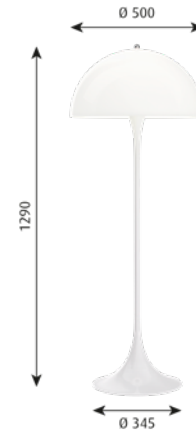

PANTHELLA FLOOR

Floor lamps

Designer: Verner Panton

Concept: The fixture emits a glare-free, soft and comfortable illumination. The opal acrylic shade leaves a diffused comfortable light atmosphere due to the translucent shade, the downward reflection from the inner shade and the reflection from the trumpet stem.

Finish: White opal acrylic.

Material: Shade: Injection moulded white opal acrylic. Base: White, injection moulded ABS. Housing: White, injection moulded ABS. Diffuser : Injection moulded opal pmma.

Mounting: Cable type: Plastic cord with plug. Cable length: 2.5m.

Light control: On/off switch on cord.

Diffuser with bajonet lock.

Weight: Max. 5.6kg.

Class: Ingress protection IP20. Electric shock protection II.

FINISH	LIGHT SOURCE	SWITCH/PLUG	EAN	ORDER NO.	Exkl. moms	Inkl. moms
White Opal Acryl	1x53W E27	With switch	5714693449293	5744167068	9,676	12,095
SPARE PART			EAN	ORDER NO.	Exkl. moms	Inkl. moms
Panthella Floor/400 chrome nut			5703411009253	5744610049	400	500
Panthella Floor shade holder clear			5703411009260	5744610052	860	1,075
Panthella Floor legs with nut & washer			5703411009437	5744610531	444	555
Panthella Floor tube			5703411127230	5744163295	1,384	1,730
Panthella Floor upper trumpet			5703411127247	5744163305	1,012	1,265
Foot switch On/Off white			5703411196106	5717000013	424	530
Panthella Floor diffuser V2021			5714693806829	5744167518	652	815
Panthella Floor bajonetbase V2021			5714693807031	5744167521	268	335
Panthella Floor shade			5714693807451	5744167547	3,444	4,305
Panthella Floor tube paintet V2021			5714693807666	5744167550	756	945
Panthella Floor upper trumpet V2021			5714693808915	5744167563	1,112	1,390