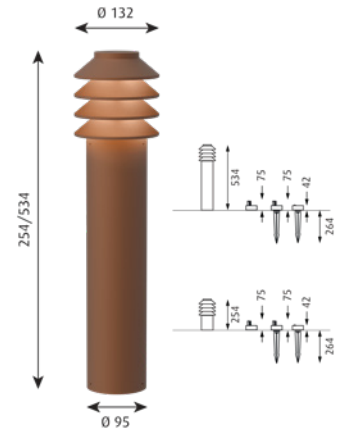

Mounting: Bysted Garden is fitted with external adaptor, a maximum of 4 Bysted Garden bollards (14 W) can be run by one adaptor. The adaptor and installation cables must be bought separately. Maximum distance to last bollard is 30 m. Stem: Ø95 mm.

Spike mounting: Put the bollard with the spike into the ground and let the cable run over the ground. The bollard is connected to the adaptor with the enclosed 5 m. cable and T-connector. Plug-and-Play.

Anchor mounting: Anchor unit to be fixed in concrete. Use installation cables for in-ground installation for legal fixed installation. Looping is approved. Requires installation by certified electrician.

Baseplate mounting: Mounting on a surface. Use installation cables for in-ground installation for legal fixed installation. Looping is approved. Requires installation by certified electrician.

Weight: Max. 6 kg

Class: Ingress protection w/spike: IP 65

Ingress protection w/anchor: IP 65 (Head), IP44 (Anchor)

Ingress protection w/base plate: IP 65 (Head), IP44 (Baseplate)

Electric shock protection III

IK06

Info notes: This product is fitted with an integrated energy-saving LED light source. Should you wish to replace it, please contact Louis Poulsen so we can help you purchase the correct LED Replacement Kit. Please note that LED-replacement should always be carried out by an authorised electrician.

DIMENSIONS	FINISH	LIGHT SOURCE	LUMEN	MOUNTING	EAN	ORDER NO.	Exkl. moms	Inkl. moms
LONG	Aluminium Colour Texture	LED 2700K 14W		BASE WO/ADAPTOR	5714693839698	5747404919	4,072	5,090
LONG	Aluminium Colour Texture	LED 2700K 14W		ANCHOR WO/ADAPTOR	5714693840328	5747404948	4,396	5,495
LONG	Aluminium Colour Texture	LED 2700K 14W	275	SPIKE W/O ADAP W/CONNECTOR	5714693953110	5747405772	4,232	5,290
LONG	Aluminium Colour Texture	LED 3000K 14W		BASE WO/ADAPTOR	5714693839483	5747404906	4,072	5,090
LONG	Aluminium Colour Texture	LED 3000K 14W		ANCHOR WO/ADAPTOR	5714693840113	5747404935	4,396	5,495
LONG	Aluminium Colour Texture	LED 3000K 14W	288	SPIKE W/O ADAP W/CONNECTOR	5714693953103	5747405769	4,232	5,290
LONG	Aluminium Colour Texture	LED 4000K 14W		BASE WO/ADAPTOR	5714693839278	5747404896	4,072	5,090
LONG	Aluminium Colour Texture	LED 4000K 14W		ANCHOR WO/ADAPTOR	5714693839902	5747404922	4,396	5,495
LONG	Aluminium Colour Texture	LED 4000K 14W	324	SPIKE W/O ADAP W/CONNECTOR	5714693953097	5747405756	4,232	5,290
LONG	Black Texture	LED 2700K		ANCHOR WO/ADAPTOR	5714693309856	5747409639	4,396	5,495
LONG	Black Texture	LED 2700K		BASE WO/ADAPTOR	5714693310593	5747409600	4,072	5,090
LONG	Black Texture	LED 2700K		SPIKE W/O ADAP W/CONNECTOR	5714693311118	5747409480	4,232	5,290
LONG	Black Texture	LED 3000K		ANCHOR WO/ADAPTOR	5714693310326	5747409626	4,396	5,495
LONG	Black Texture	LED 3000K		BASE WO/ADAPTOR	5714693310746	5747409590	4,072	5,090
LONG	Black Texture	LED 3000K		SPIKE W/O ADAP W/CONNECTOR	5714693311248	5747409477	4,232	5,290
LONG	Corten Colour	LED 2700K 14W		BASE WO/ADAPTOR	5714693845156	5747404579	4,072	5,090
LONG	Corten Colour	LED 2700K 14W		ANCHOR WO/ADAPTOR	5714693845576	5747404595	4,396	5,495
LONG	Corten Colour	LED 2700K 14W	247	SPIKE W/O ADAP W/CONNECTOR	5714693953059	5747405714	4,232	5,290
LONG	Corten Colour	LED 3000K 14W		ANCHOR WO/ADAPTOR	5714693845361	5747404582	4,396	5,495
LONG	Corten Colour	LED 3000K 14W	259	SPIKE W/O ADAP W/CONNECTOR	5714693953042	5747405701	4,232	5,290
LONG	Corten Colour	LED 3000K 14W		BASE WO/ADAPTOR	5714693844944	5747404566	4,072	5,090
SHORT	Aluminium Colour Texture	LED 2700K 14W		BASE WO/ADAPTOR	5714693837809	5747404825	3,740	4,675
SHORT	Aluminium Colour Texture	LED 2700K 14W		ANCHOR WO/ADAPTOR	5714693838431	5747404854	4,072	5,090
SHORT	Aluminium Colour Texture	LED 2700K 14W	275	SPIKE W/O ADAP W/CONNECTOR	5714693953080	5747405743	3,896	4,870