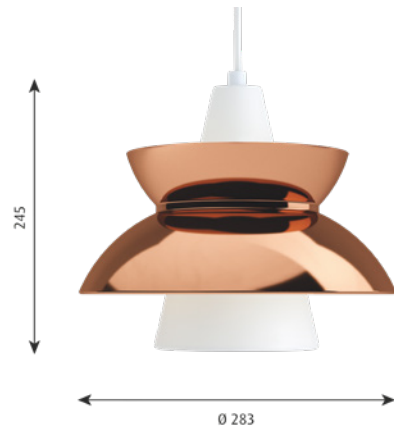

DOO-WOP

Pendants

Designer: Louis Poulsen A/S in cooperation with the Navy Buildings Department

Concept: The fixture primarily provides a downward directed soft light by means of the white lacquered inner conical reflector. The outer reflector, the main shade, contributes to directing the light up- and downwards, while at the same time spreading the soft diffused light. The inside of the main shade is illuminated through an opening in the inner conical reflector.

Finish: White or Dark Grey, powder coated or polished Brass or Copper.

Please note that the brass and copper surfaces are untreated. This means that the surface will change over time and develop a patina. This process may have already begun when the product is delivered.

Material: Shade: Spun aluminium, brass, or copper.

Suspension: Spun aluminium.

Struts: Stainless steel.

Mounting: Suspension type: Cable 2x0,75mm². Canopy: Yes. Cable length: 3m.

Weight: Max. 2Kg.

Class: Ingress protection IP20. Electric shock protection II.

FINISH	LIGHT SOURCE	CABLE	EAN	ORDER NO.	Exkl. moms	Inkl. moms
Brass	1x60W E27	White fabric cord	5703411243848	5741093465	7,904	9,880
Copper	1x60W E27	White fabric cord	5703411628218	5741093504	7,904	9,880
Dark Grey	1x60W E27	White fabric cord	5703411243749	5741093423	4,780	5,975
White	1x60W E27	White fabric cord	5703411243657	5741093410	4,780	5,975
SPARE PART			EAN	ORDER NO.	Exkl. moms	Inkl. moms
Canopy White 2-part tophat ©			5703411179338	5749329034	212	265
Doo-Wop socket + cord suspension			5703411269916	5741094613	916	1,145