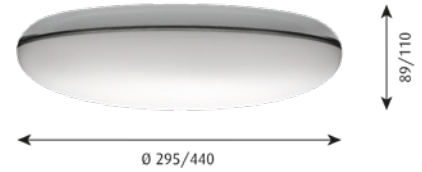

SILVERBACK CEILING/WALL

Mounted

Designer: KiBiSi

Concept: The fixture emits diffused light. The opal curved diffuser provides a soft and comfortable spatial lighting, and the metallised rear half of the product produces a decorative halo-like illumination on the ceiling or wall surface. The metallised surface also creates a mirror effect, reflecting the texture, colour or material of the installation surface.

Finish: White opal and alu-metallised.

Material: Ø295: Rear housing: Die cast aluminium powder coated white. Shade: Opalescent PMMA and semi-metallised PC. Ø440: Rear housing: Die-stamped steel sheet, powder coated, white. Diffuser: Opalescent PMMA and semi-metallised PC.

Mounting: Terminal strip: 1x5x2.5mm². Cable access: 2 rear, Ø19mm. Looping: Approved, max. 5x1.5mm².

Weight: Max. 3kg.

Class: Protection class IP20, Insulation class I.

Info notes: For Switch-Dim or LED replacement kit please contact Louis Poulsen. Motion Sensor: If required the sensor settings can simply be altered using the dip-switches in the luminaire. If the luminaire is run continuously at 100% output, the life expectancy on the driver/sensor is reduced.

DIMENSIONS	FINISH	LIGHT SOURCE	LIGHTING CONTROL	LUMEN	MOUNTING	EAN	ORDER NO.	Exkl. moms	Inkl. moms
Ø 295	Opal	LED 3000K 9.8W	DALI	818	WALL & CEILING	5703411772508	5743157053	4,496	5,620
Ø 440	Opal	LED 3000K 32W	MOTION SENSOR **		WALL & CEILING	-	-	Kontakta LP	Kontakta LP
Ø 440	Opal	LED 3000K 32W	DALI	2306	WALL & CEILING	5703411687932	5743168864	6,588	8,235
SPARE PART						EAN	ORDER NO.	Exkl. moms	Inkl. moms
Silverback Ø440 shade pmma						5703411226445	5743168712	2,324	2,905
Silverback Ø295 shade pmma						5703411444221	5743157040	1,544	1,930
Silverback Ø295 replacement kit LED 3K90						5703411836378	5741087866	1,072	1,340

**Please specify upon ordering.