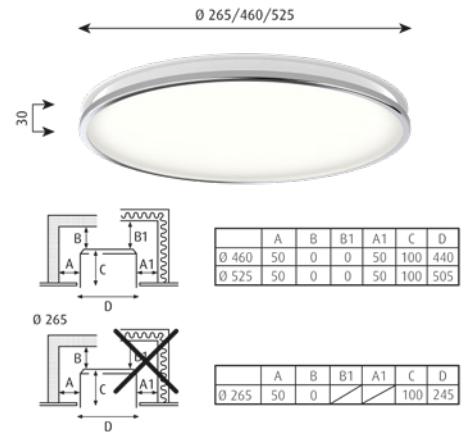

MUNKEGAARD

Recessed

Designer: Arne Jacobsen

Concept: The fixture looks like a disc hovering just below the ceiling – an impression primarily created by the illuminated opening and the suspended placement of the fixture below the mounting surface. The 2-layer glass/acrylic shade ensures uniform, gently diffused lighting. This fixture gives the room the illusion of extra height.

Finish: High lustre chrome plated or satin chrome plated. Matt-white acrylic/toughened clear glass.

Material: Shade: 2-layer: matt-white acrylic and toughened glass. Edge ring: High lustre chrome plated or satin chrome plated, brass.

Mounting: Connection: Ø 265/Ø 460/Ø 525: Terminal strip 5x2.5mm². Ceiling thickness: Ø 265/ Ø 460/Ø 525: 1–50mm. Cut-out dimensions: Ø 265: 245mm, Ø 460: 440mm, Ø 525: 505mm. Looping: Approved, max. 5x1.5mm².

Weight: Max. 7kg.

Class: Ingress protection IP20. Electric shock protection I w. ground.

Info notes: For LED replacement kit please do contact Louis Poulsen. The innovation of the LED technology is constant. The specifications mentioned are based on present technology.

DIMENSIONS	FINISH	LIGHT SOURCE	LIGHTING CONTROL	LUMEN	SHIELD/DIFFUSER	EAN	ORDER NO.	Exkl. moms	Inkl. moms
Ø 265	Brass	LED 3000K 15W	DALI/SWITCH-DIM	974	LED OPAL	5714693880126	5742580841	8,448	10,560
Ø 265	High Lustre Chrome Plated	LED 3000K 15W	DALI/SWITCH-DIM	974	LED OPAL	5703411312483	5742580249	8,448	10,560
Ø 265	Satin Chrome Plated	LED 3000K 15W	DALI/SWITCH-DIM	974	LED OPAL	5703411312445	5742580207	8,448	10,560
Ø 460	Brass	LED 3000K 30W	DALI/SWITCH-DIM	2271	LED OPAL	5714693879878	5742580854	14,252	17,815
Ø 460	High Lustre Chrome Plated	LED 3000K 30W	DALI/SWITCH-DIM	2271	LED OPAL	5703411312568	5742580320	14,252	17,815
Ø 460	Satin Chrome Plated	LED 3000K 30W	DALI/SWITCH-DIM	2271	LED OPAL	5703411312520	5742580281	14,252	17,815
Ø 525	Brass	LED 3000K 42W	DALI	3312	LED OPAL	5714693879625	5742580867	15,440	19,300
Ø 525	High Lustre Chrome Plated	LED 3000K 42W	DALI	3312	LED OPAL	5703411774519	5742580799	15,440	19,300
Ø 525	Satin Chrome Plated	LED 3000K 42W	DALI	3312	LED OPAL	5703411774328	5742580786	15,440	19,300
SPARE PART						EAN	ORDER NO.	Exkl. moms	Inkl. moms
Munkegaard glass spring all versions						5703411004364	5742560531	79	99
Munkegaard Ø525 LED opal Gls.W/Ring CHR						5703411288962	5742580171	9,152	11,440
Munkegaard Ø525 LED opal Gls.W/Ring SAT CHR						5703411288993	5742580168	9,152	11,440
Munkegaard Ø460 LED opal Gls.W/Ring CHR						5703411289020	5742580155	8,448	10,560
Munkegaard Ø460 LED opal Gls.W/Ring SAT CHR						5703411289051	5742580142	8,448	10,560
Munkegaard Ø265 LED opal Gls.W/Ring CHR						5703411289082	5742580139	5,280	6,600
Munkegaard Ø265 LED opal Gls.W/Ring SAT CHR						5703411289112	5742580126	5,280	6,600
Munkegaard Ø265 replacement kit LED 3K90						5703411308240	5742580430	2,464	3,080
Munkegaard Ø460 replacement kit LED 3K90						5703411308479	5742580456	4,700	5,875
Munkegaard Ø525 replacement kit LED 3K90						5703411774823	5742580809	6,028	7,535
MUNKEG. 265 LED OPAL GLASS W/RING BRASS						5714693880614	5742580812	5,280	6,600
MUNKEG. 460 LED OPAL GLASS W/RING BRASS						5714693880867	5742580825	8,448	10,560
MUNKEG. 525 LED OPAL GLAS W/RING BRASS						5714693881116	5742580838	9,152	11,440