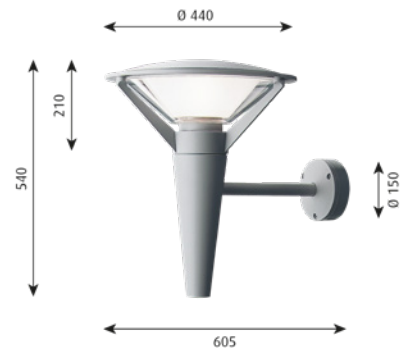

KIPP WALL

Wall and Ceiling

Designer: Alfred Homann

Concept: The fixture emits symmetrical light directed downward. The relation between the slightly curved top shade and the angle of the inner opal diffuser ensures a wide non glare light distribution.

Finish: Aluminium coloured with textured surface or graphite grey, powder coated.

Material: Diffuser: Injection moulded white opal acrylic. Top shade: Die cast aluminium. Enclosure: Injection moulded clear polycarbonate. Frame: Die cast aluminium. Wall box: Die cast aluminium. Arm: Extruded aluminium.

Mounting: Terminal block: 1x3x2.5mm². Cable entries: 2x rear and 2x bottom entries, Ø 20mm. Looping: Approved, max. 3x1,5mm².

Weight: Max. 7.5kg.

Class: Ingress protection IP55. Electric shock protection I w. ground. IK10.

Info notes: Delivered with integrated Surge Protection Devicee (SPD). Driver located in the conical fixture housing. The innovation of the LED technology is constant. The specifications mentioned are based on present technology.

FINISH	LIGHT SOURCE	LUMEN	EAN	ORDER NO.	Exkl. moms	Inkl. moms
Aluminium Colour Texture	LED 3000K 28W	1454	5703411207925	5743400768	19,796	24,745
Aluminium Colour Texture	LED 4000K 28W	1454	5703411207536	5743400700	19,796	24,745
Graphite Grey	LED 3000K 28W	1454	5703411207932	5743400771	19,796	24,745
Graphite Grey	LED 4000K 28W	1454	5703411207543	5743400713	19,796	24,745
SPARE PART			EAN	ORDER NO.	Exkl. moms	Inkl. moms
Kipp Ø440 diffuser clear polycarbonate			5703411125847	5747815906	1,968	2,460
Kipp Ø440 diffuser inner opal conical			5703411125861	5747815870	760	950

Please contact Louis Poulsen regarding Class II.