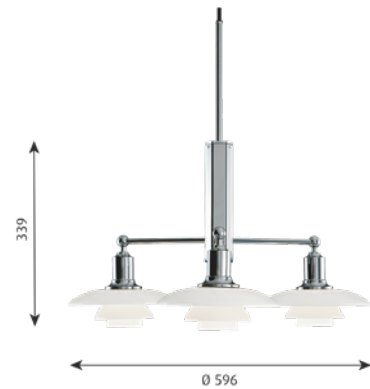

PH 2/1 STEM FITTING

Pendants

Designer: Poul Henningsen

Concept: The fixture is designed based on the principle of a reflective three-shade system, which directs the majority of the light downwards. The shades are made of mouth-blown opal three-layer glass, which is glossy on the top and sandblasted matt on the underside, giving a soft and diffused light distribution.

Finish: High lustre chrome plated. White opal glass.

Material: Shades: Mouth-blown white opal glass. Body: High lustre chrome plated, brass. Socket cover: High lustre chrome plated, spun aluminium.

Mounting: Suspension type: Cable 2x0,75mm². Canopy: Yes. Cable length: 3,5m.

Weight: Max. 3.5kg.

Class: Ingress protection IP20. Electric shock protection II w/o ground.

FINISH	LIGHT SOURCE	CABLE	EAN	ORDER NO.	Exkl. moms	Inkl. moms
High Lustre Chrome Plated	3x20W E14	Black fabric cord	5703411166185	5741087154	22,096	27,620
SPARE PART			EAN	ORDER NO.	Exkl. moms	Inkl. moms
PH 2/1 top shade glass Table/Wall			5703411073957	5741084937	3,044	3,805
PH 2/1 middle shade glass			5703411073964	5741084940	1,908	2,385
PH 2/1 lower shade glass			5703411073971	5741084953	1,704	2,130
PH 2-1, glassbom.topshade w/bal.ring			5703411092972	5741084885	3,160	3,950
PH 2-1, springholder w/springs			5703411194010	5741086333	448	560
Canopy classic polished chrome plated V2			5714693146277	5741481721	1,876	2,345