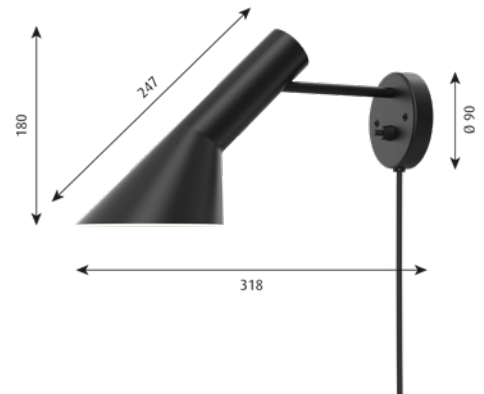

AJ WALL

Wall lamps

Designer: Arne Jacobsen

Concept: The wall lamp emits downward directed light. The angle of the shade and rotation can be adjusted to optimize light distribution. The shade is painted white on the inside to ensure a soft comfortable light.

Finish: White, Black, Pale Petroleum, Warm Sand, Soft Lemon, Electric Orange, Dusty Blue, Warm Grey, Stainless Steel Polished.

Material: Shade: Spun steel or stainless steel. Wall box: Spun steel or deep drawn stainless steel. Arm: Steel or stainless steel.

Mounting: Mounting with cord and plug or for hardwiring.
With cord: Cord with plug. Cord length: 2.4m. Light control: On/off switch on wall box.
Without cord for hardwiring: Wall bracket for mounting on wall. Light control: Two options. Either with on/off switch on wall box or without switch on wall box with turn on/off at main switch

Weight: Max. 1kg.

Class: Ingress protection IP20.
With cord and plug: Electric shock protection II.
For hardwiring: Electric shock protection I.

FINISH	LIGHT SOURCE	SHADE	SWITCH/PLUG	CABLE	EAN	ORDER NO.	Exkl. moms	Inkl. moms
Black	1x20W E14	TILTABLE/ROTATABLE	With switch	Without cord	5714693797523	5743150872	7,416	9,270
Black	1x20W E14	TILTABLE/ROTATABLE	With switch	With cord	5714693733385	5743150458	7,416	9,270
Black	1x20W E14	TILTABLE/ROTATABLE	Without switch	Without cord	5714693794584	5743150733	7,416	9,270
Dusty Blue	1x20W E14	TILTABLE/ROTATABLE	With switch	With cord	5714693257058	5743147775	7,416	9,270
Dusty Blue	1x20W E14	TILTABLE/ROTATABLE	With switch	Without cord	5714693267637	5743147872	7,416	9,270
Dusty Blue	1x20W E14	TILTABLE/ROTATABLE	Without switch	Without cord	5714693258109	5743147827	7,416	9,270
Electric Orange	1x20W E14	TILTABLE/ROTATABLE	With switch	With cord	5714693256556	5743147746	7,416	9,270
Electric Orange	1x20W E14	TILTABLE/ROTATABLE	With switch	Without cord	5714693266906	5743147843	7,416	9,270
Electric Orange	1x20W E14	TILTABLE/ROTATABLE	Without switch	Without cord	5714693257492	5743147791	7,416	9,270
Pale Petroleum	1x20W E14	TILTABLE/ROTATABLE	With switch	With cord	5714693731701	5743150539	7,416	9,270
Pale Petroleum	1x20W E14	TILTABLE/ROTATABLE	With switch	Without cord	5714693789542	5743150953	7,416	9,270
Pale Petroleum	1x20W E14	TILTABLE/ROTATABLE	Without switch	Without cord	5714693796267	5743150814	7,416	9,270
Soft Lemon	1x20W E14	TILTABLE/ROTATABLE	With switch	With cord	5714693256631	5743147759	7,416	9,270
Soft Lemon	1x20W E14	TILTABLE/ROTATABLE	With switch	Without cord	5714693267187	5743147856	7,416	9,270
Soft Lemon	1x20W E14	TILTABLE/ROTATABLE	Without switch	Without cord	5714693257737	5743147801	7,416	9,270
Stainless Steel Polished	1x20W E14	TILTABLE/ROTATABLE	With switch	With cord	5714693212941	5743150034	7,840	9,800
Stainless Steel Polished	1x20W E14	TILTABLE/ROTATABLE	With switch	Without cord	5714693790388	5743150995	7,840	9,800
Stainless Steel Polished	1x20W E14	TILTABLE/ROTATABLE	Without switch	Without cord	5714693797103	5743150856	7,840	9,800
Warm Grey	1x20W E14	TILTABLE/ROTATABLE	With switch	With cord	5714693257485	5743147788	7,416	9,270
Warm Grey	1x20W E14	TILTABLE/ROTATABLE	With switch	Without cord	5714693268085	5743147885	7,416	9,270
Warm Grey	1x20W E14	TILTABLE/ROTATABLE	Without switch	Without cord	5714693258314	5743147830	7,416	9,270
Warm Sand	1x20W E14	TILTABLE/ROTATABLE	With switch	With cord	5714693256891	5743147762	7,416	9,270
Warm Sand	1x20W E14	TILTABLE/ROTATABLE	With switch	Without cord	5714693267477	5743147869	7,416	9,270
Warm Sand	1x20W E14	TILTABLE/ROTATABLE	Without switch	Without cord	5714693257898	5743147814	7,416	9,270
White	1x20W E14	TILTABLE/ROTATABLE	With switch	With cord	5714693733590	5743150445	7,416	9,270
White	1x20W E14	TILTABLE/ROTATABLE	With switch	Without cord	5714693797318	5743150869	7,416	9,270
White	1x20W E14	TILTABLE/ROTATABLE	Without switch	Without cord	5714693794379	5743150720	7,416	9,270