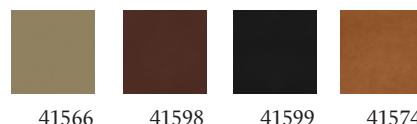

Price category 1

CYBER from Gabriel

Price category 2

Focus Royal from Gabriel

Ultra Leather from Sørensen Leather

Price category 3

Steelcut Trio 3 from Kvadrat

Raas from Kvadrat