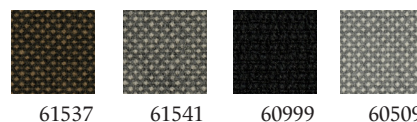

Price category 2

Focus Royal from Gabriel