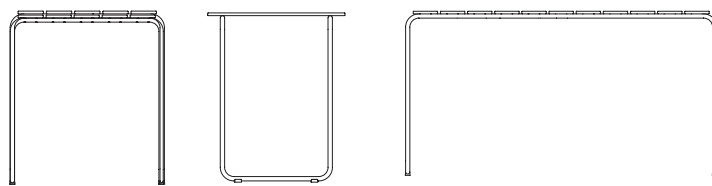

OCEAN TABLE
Designed by Jørgen & Nanna Ditzel

SKU no.		SEK Price Ex. VAT	SEK Price Incl. VAT
09311	Ocean Table 2 pers. - Black	5.900	7.375
09313	Ocean Table 2 pers. - Sand	6.400	8.000
09314	Ocean Table 2 pers. - Green	5.900	7.375
09315	Ocean Table 2 pers. - Burnt Red	5.900	7.375
09321	Ocean Table 4 pers. - Black	7.500	9.375
09323	Ocean Table 4 pers. - Sand	8.900	11.125
09324	Ocean Table 4 pers. - Green	7.500	9.375
09325	Ocean Table 4 pers. - Burnt Red	7.500	9.375

Frame: 20% recycled steel tube, gunmetal finish

Slats:

Ocean Black and Ocean Sand:

Recycled fishing nets with recycled hard plastics and recycled fiberglass (variation possible due to recycled materials)

Ocean Green:

Discarded beer kegs mixed with recycled hard plastic and recycled fiberglass (variation possible due to recycled materials)

Ocean Burnt Red:

Recycled post-consumer e-waste plastic and recycled fiberglass (variation possible due to recycled materials)

Ocean Table 2 pers: W 70 cm x D 70 cm x H 74 cm

Packaging: 1 box / 1 pcs. **Colli Box:** H 79 cm x L 82 cm x D 74 cm **Weight Gross/Net:** 13 / 10 kg

Ocean Table 4 pers: W 140 cm x D 70 cm x H 74 cm

Packaging: 1 box / 1 pcs. **Colli Box:** H 78 cm x L 141 cm x D 74 cm **Weight Gross/Net:** 18,5 / 13 kg

HS Code: 9403 20 80 **Country of Origin:** Poland