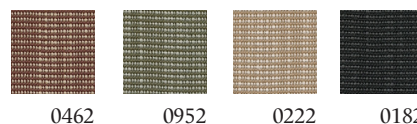

Price category 1

CYBER from Gabriel

Price category 2

Focus Royal from Gabriel

Ultra Leather from Sørensen Leather

Price category 3

Steelcut Trio 3 from Kvadrat

Raas from Kvadrat