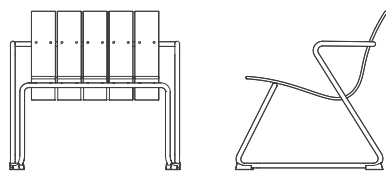

OCEAN LOUNGE CHAIR

Designed by Jørgen & Nanna Ditzel

SKU no.		SEK Price Ex. VAT	SEK Price Incl. VAT
09331	Ocean Lounge Chair - Black	4.900	6.125
09333	Ocean Lounge Chair - Sand	5.500	6.875
09334	Ocean Lounge Chair - Green	4.900	6.125
09335	Ocean Lounge Chair - Burnt Red	4.900	6.125

Note: Stackable up to 4 pcs

Frame: 20% recycled steel tube, gunmetal finish

Slats:

Ocean Black and Ocean Sand:

Recycled fishing nets with recycled hard plastics and recycled fiberglass (variation possible due to recycled materials)

Ocean Green:

Discarded beer kegs mixed with recycled hard plastic and recycled fiberglass (variation possible due to recycled materials)

Ocean Burnt Red:

Recycled post-consumer e-waste plastic and recycled fiberglass (variation possible due to recycled materials)

Ocean Lounge Chair: W 72 cm x D 63 cm x H 67cm x Sh 39 cm x ArH 55cm

Packaging: 1 box / 2 pcs. **Colli Box:** H 74 cm x L 75 cm x D 72 cm **Weight Gross/Net:** 7,5 kg

HS Code: 9403 20 80 **Country of Origin:** Poland

2 pcs per box, additional 740 SEK in breakage fee will apply for orders below 2 pcs.