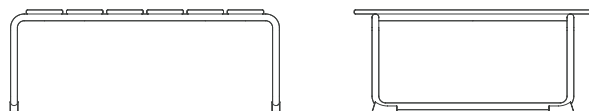

OCEAN LOUNGE TABLE

Designed by Jørgen & Nanna Ditzel

SKU no.		SEK Price Ex. VAT	SEK Price Incl. VAT
09341	Ocean Lounge Table - Black	4.900	6.125
09343	Ocean Lounge Table - Sand	5.500	6.875
09344	Ocean Lounge Table - Green	4.900	6.125
09345	Ocean Lounge Table - Burnt Red	4.900	6.125

Frame: 20% recycled steel tube, gunmetal finish

Slats:

Ocean Black and Ocean Sand:

Recycled fishing nets with recycled hard plastics and recycled fiberglass (variation possible due to recycled materials)

Ocean Green:

Discarded beer kegs mixed with recycled hard plastic and recycled fiberglass (variation possible due to recycled materials)

Ocean Burnt Red:

Recycled post-consumer e-waste plastic and recycled fiberglass (variation possible due to recycled materials)

Ocean Lounge Table: W 79 cm x D 70 cm x H 30 cm

Packaging: 1 box / 1 pcs. **Colli Box:** H 19 cm x L 78 x D 65 cm **Weight Gross/Net:** 9,5 kg

HS Code: 9403 20 80 **Country of Origin:** Poland