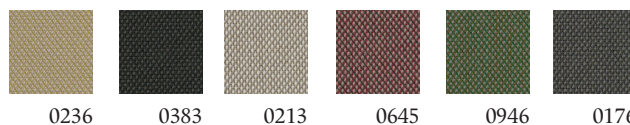

Price category 1

CYBER from Gabriel

Price category 2

Focus Royal from Gabriel

Ultra Leather from Sørensen Leather

Price category 3

Steelcut Trio 3 from Kvadrat

Raas from Kvadrat