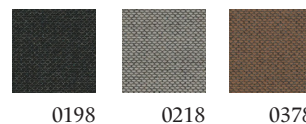

Re-wool from Kvadrat
(only available on Eternity Collection)