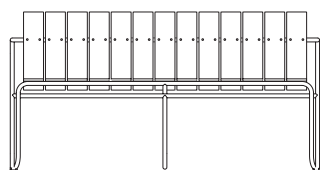

OCEAN BENCH

Designed by Jørgen & Nanna Ditzel

SKU no.		SEK Price Ex. VAT	SEK Price Incl. VAT
09351	Ocean Bench - Black	16.600	20.750
09353	Ocean Bench - Sand	19.800	24.750
09354	Ocean Bench - Green	16.600	20.750
09355	Ocean Bench - Burnt Red	16.600	20.750

Frame: 20% recycled steel tube, gunmetal finish

Slats:

Ocean Black and Ocean Sand:

Recycled fishing nets with recycled hard plastics and recycled fiberglass (variation possible due to recycled materials)

Ocean Green:

Discarded beer kegs mixed with recycled hard plastic and recycled fiberglass (variation possible due to recycled materials)

Ocean Burnt Red:

Recycled post-consumer e-waste plastic and recycled fiberglass (variation possible due to recycled materials)

Ocean Bench: W 157 cm x D 58 cm x H 81 cm x Sh 46 cm

Packaging: 1 box / 1 pcs. **Colli Box:** H 83 cm x L 159 cm x D 59 cm **Weight Gross/Net:** 16,6 kg

HS Code: 9403 20 80 **Country of Origin:** Poland