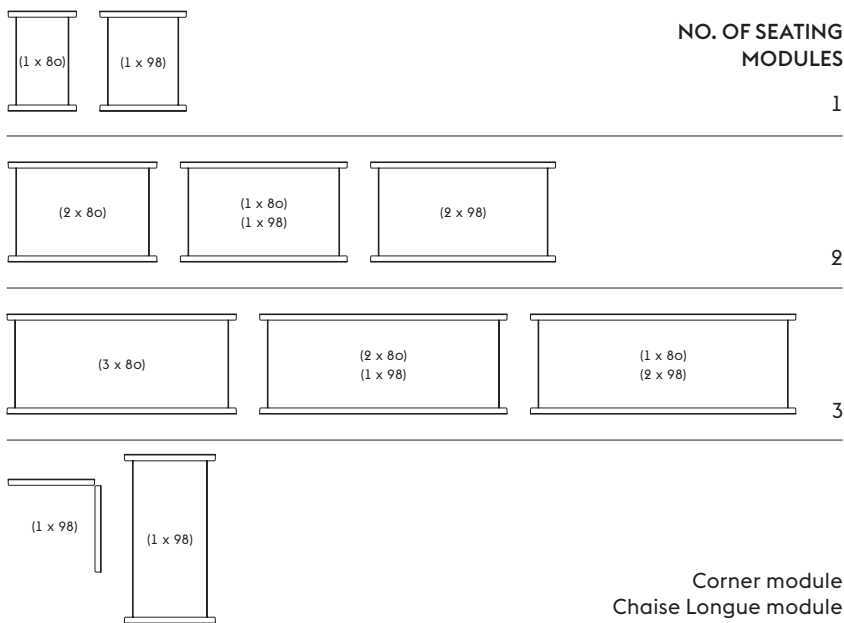

2. FRAME SECTIONS

Choose the frame section(s) that match the seating modules of the desired configuration (10 frame sections to choose from in total). We recommend using as few frame sections as possible when creating your own configuration for a clean appearance.

A Frame Corner Section must always be supported by sections in the two open directions.

A configuration with chaise longue modules H98 or I98 must be created using at least 2 sections in total.