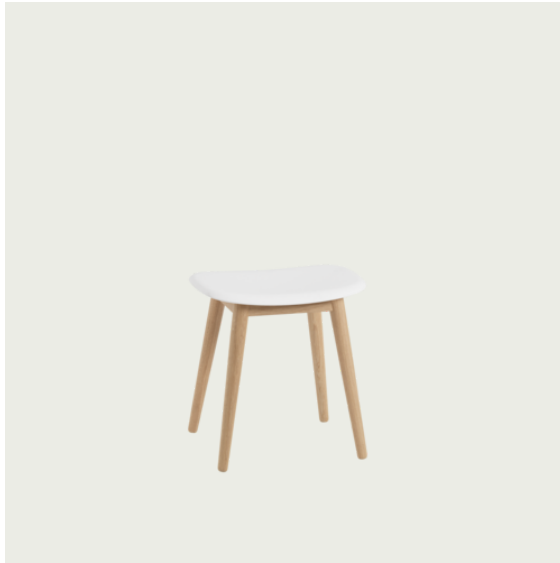

Shipper Colli	1
Gross Weight (kg)	7
Net Weight (kg)	2.5
Base color options	Anthracite Black, Dusty Green, Grey, Oak or Stained Dark Brown
Warranty Period	5 years

Item No.	Color	Contract Price	Lead Time
Made-To-Order			
58909	Black/Anthracite Black (Recycled Plastic)	SEK 2.794,10	3 weeks
59099	Black/Stained Dark Brown (Recycled Plastic)	SEK 2.794,10	3 weeks
59100	Dusty Green/Dusty Green (Recycled Plastic)	SEK 2.794,10	3 weeks
59101	Dusty Green/Stained Dark Brown (Recycled Plastic)	SEK 2.794,10	3 weeks
59106	Grey/Grey (Recycled Plastic)	SEK 2.794,10	3 weeks
59102	Grey/Stained Dark Brown (Recycled Plastic)	SEK 2.794,10	3 weeks
58910	Natural White/Oak (Recycled Plastic)	SEK 2.794,10	3 weeks
59103	Natural White/Stained Dark Brown (Recycled Plastic)	SEK 2.794,10	3 weeks
59104	Ochre/Oak (Recycled Plastic)	SEK 2.794,10	3 weeks
23600	Remix - All Colors	SEK 4.639,70	4 weeks
23608	Canvas - All Colors	SEK 4.858,10	4 weeks
23607	Clara - All Colors	SEK 4.858,10	4 weeks
59559	Fiord - All Colors	SEK 4.858,10	4 weeks
55025	Hero - All Colors	SEK 4.858,10	4 weeks
19672	Re-wool - All Colors	SEK 4.858,10	4 weeks
19560	Sabi - All Colors	SEK 4.858,10	4 weeks
23601	Steelcut - All Colors	SEK 4.858,10	4 weeks
23602	Steelcut Trio - All Colors	SEK 4.858,10	4 weeks
23603	Hallingdal - All Colors	SEK 5.202,10	4 weeks
55142	Balder - All Colors	SEK 5.327,70	4 weeks
13681	Beck - All Colors	SEK 5.327,70	6 weeks