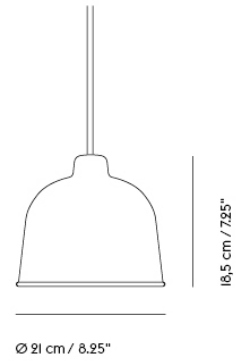

Shipper Colli	1
Gross Weight (kg)	1.17
Net Weight (kg)	0.76
Bulb included	Yes
Warranty Period	5 years

Item No.	Color	Contract Price	Lead Time
Ready-To-Ship			
12237	Black	SEK 1.504,10	-
12239	Blue-Grey	SEK 1.504,10	-
12238	Dark Green	SEK 1.504,10	-
12235	Dusty Green	SEK 1.504,10	-
12232	Grey	SEK 1.504,10	-
12233	Nature	SEK 1.504,10	-
Extras			
15801	Grain / Rime Ø12+Ø18+Ø25 Cord - Black (per linear meter)	SEK 59,30	-
60285	Grain Cord - Blue-Grey (per linear meter)	SEK 59,30	-
60284	Grain Cord - Dark Green (per linear meter)	SEK 59,30	-
60282	Grain Cord - Dusty Green (per linear meter)	SEK 59,30	-
60280	Grain Cord - Grey (per linear meter)	SEK 59,30	-
60281	Grain Cord - Nature (per linear meter)	SEK 59,30	-
24050	Ceiling Cap - White	SEK 116,10	-
21100	Dimmable Bulb for Fluid Small and Grain Pendant Lamp	SEK 193,50	-