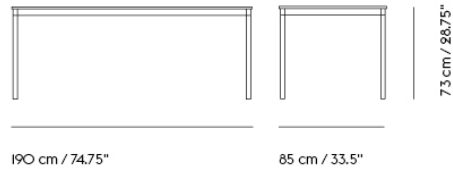

BASE TABLE / 190 X 85 CM / 74.8 X 33.5"

Shipper Colli	2
Gross Weight (kg)	33.9
Net Weight (kg)	28.09
Base color options	Black or White
Warranty Period	10 years

Item No.	Color	Contract Price	Lead Time
Ready-To-Ship			
64026	White Laminate/Plywood/Black	SEK 11.605,70	-
64025	White Laminate/Plywood/White	SEK 11.605,70	-
64791	Lacquered Oak Veneer/Plywood/Black	SEK 15.905,70	-
64790	Lacquered Oak Veneer/Plywood/White	SEK 15.905,70	-
64030	Black Linoleum/Plywood/Black	SEK 13.325,70	-
64029	Black Linoleum/Plywood/White	SEK 13.325,70	-
Made-To-Order			
64028	Black Laminate/Plywood/Black	SEK 11.605,70	6 weeks
64027	Black Laminate/Plywood/White	SEK 11.605,70	6 weeks
64036	Black Nanolaminate/Plywood/Black	SEK 16.765,70	6 weeks
64035	Black Nanolaminate/Plywood/White	SEK 16.765,70	6 weeks
64034	White Nanolaminate/Plywood/Black	SEK 16.765,70	6 weeks
64033	White Nanolaminate/Plywood/White	SEK 16.765,70	6 weeks
Extras			
70721	Adjustable Feet for Base Table - Set of 4		-