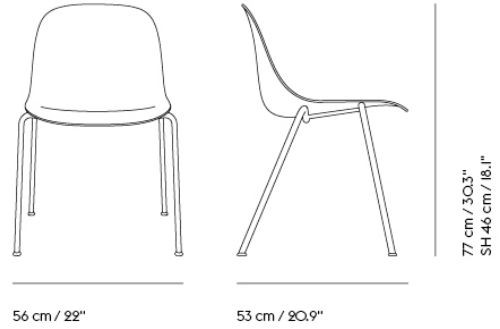

FIBER SIDE CHAIR A-BASE W. LINKING DEVICE

Shipper Colli	1
Gross Weight (kg)	10.3
Net Weight (kg)	7.4
Base color options	Chrome
Stacking	Up to 15 shell or 10 upholstered chairs can be stacked together
Warranty Period	10 years

Item No.	Color	Contract Price	Lead Time
Made-To-Order			
59021	Black/Chrome (Recycled Plastic)	SEK 2.450,10	3 weeks
59023	Dusty Green/Chrome (Recycled Plastic)	SEK 2.450,10	3 weeks
59022	Grey/Chrome (Recycled Plastic)	SEK 2.450,10	3 weeks
59025	Natural White/Chrome (Recycled Plastic)	SEK 2.450,10	3 weeks
59024	Ochre/Chrome (Recycled Plastic)	SEK 2.450,10	3 weeks
25356	Remix - All Colors	SEK 4.514,10	4 weeks
25364	Canvas - All Colors	SEK 5.327,70	4 weeks
25363	Clara - All Colors	SEK 5.327,70	4 weeks
59640	Fiord - All Colors	SEK 5.327,70	4 weeks
55048	Hero - All Colors	SEK 5.327,70	4 weeks
19755	Re-wool - All Colors	SEK 5.327,70	4 weeks
19643	Sabi - All Colors	SEK 5.327,70	4 weeks
25359	Steelcut - All Colors	SEK 5.327,70	4 weeks
25360	Steelcut Trio - All Colors	SEK 5.327,70	4 weeks
25361	Hallingdal - All Colors	SEK 6.015,70	4 weeks
55165	Balder - All Colors	SEK 6.148,10	4 weeks
13763	Beck - All Colors	SEK 6.148,10	6 weeks
58024	Clay - All Colors	SEK 6.148,10	4 weeks
25362	Divina - All Colors	SEK 6.148,10	4 weeks
25365	Divina MD - All Colors	SEK 6.148,10	4 weeks
25366	Divina Melange - All Colors	SEK 6.148,10	4 weeks