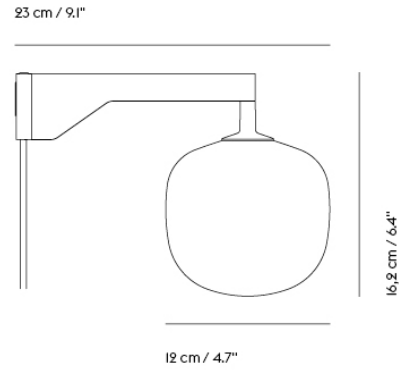

Shipper Colli 1
Gross Weight (kg) 0.694
Net Weight (kg) 0.3
Bulb included Yes
Warranty Period 5 years

Item No.	Color	Contract Price	Lead Time
Ready-To-Ship			
22427	Black	SEK 3.005,70	-
22428	Grey	SEK 3.005,70	-
22429	Orange	SEK 3.005,70	-
22426	White	SEK 3.005,70	-