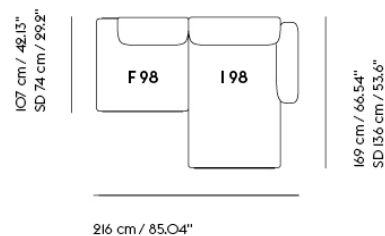

IN SITU MODULAR SOFA / 2-SEATER - CONFIGURATION 7

Shipper Colli	5
Gross Weight (kg)	122.7
Net Weight (kg)	99.06
Warranty Period	10 years

Item No.	Color	Contract Price	Lead Time
Ready-To-Ship			
41906	Frame and Module - Clay 12/Black	SEK 39,555,70	-
99817	Frame and Module - Ecriture 240/Black	SEK 39,555,70	-
Extras			
83061	Leather care set for Refine Leather	SEK 172,00	-