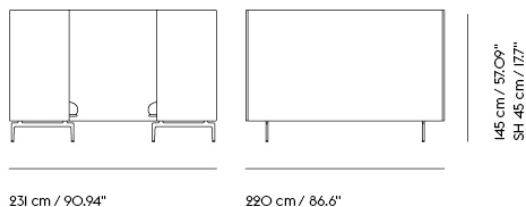

OUTLINE HIGHBACK CABIN 120 / 3-SEATER - POLISHED ALUMINUM BASE - SH: 45 CM / 17.7"

Shipper Colli	3
Gross Weight (kg)	150
Net Weight (kg)	104.5
Warranty Period	10 years

Item No.	Color	Contract Price	Lead Time
Made-To-Order			
80899	Remix - All Colors	SEK 92.445,70	6 weeks
80971	Canvas - All Colors	SEK 105.775,70	6 weeks
80935	Clara - All Colors	SEK 105.775,70	6 weeks
81263	Colline - All Colors	SEK 105.775,70	6 weeks
80683	Fiord - All Colors	SEK 105.775,70	6 weeks
80791	Steelcut - All Colors	SEK 105.775,70	6 weeks
80755	Steelcut Trio - All Colors	SEK 105.775,70	6 weeks
80827	Hallingdal - All Colors	SEK 112.225,70	6 weeks
80611	Balder - All Colors	SEK 114.375,70	6 weeks
85675	Beck - All Colors	SEK 114.375,70	8 weeks
81223	Clay - All Colors	SEK 114.375,70	6 weeks
81007	Divina - All Colors	SEK 114.375,70	6 weeks
81043	Divina MD - All Colors	SEK 114.375,70	6 weeks
81079	Divina Melange - All Colors	SEK 114.375,70	6 weeks
76183	Ecriture - All Colors	SEK 114.375,70	6 weeks
97681	Hearth - All Colors	SEK 114.375,70	8 weeks
81281	Planum - All Colors	SEK 114.375,70	6 weeks
80647	Twill Weave - All Colors	SEK 114.375,70	6 weeks
81187	Vidar - All Colors	SEK 114.375,70	6 weeks
Extras			
83061	Leather care set for Refine Leather	SEK 172,00	-