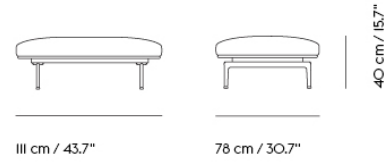

Shipper Colli 1
Gross Weight (kg) 23
Net Weight (kg) 17
Warranty Period 10 years

Item No.	Color	Contract Price	Lead Time
Made-To-Order			
28045	Remix - All Colors	SEK 9.885,70	6 weeks
28047	Canvas - All Colors	SEK 11.605,70	6 weeks
28046	Clara - All Colors	SEK 11.605,70	6 weeks
91336	Colline - All Colors	SEK 11.605,70	6 weeks
28041	Fiord - All Colors	SEK 11.605,70	6 weeks
28043	Steelcut - All Colors	SEK 11.605,70	6 weeks
28059	Steelcut Trio - All Colors	SEK 11.605,70	6 weeks
28044	Hallingdal - All Colors	SEK 13.325,70	6 weeks
28061	Balder - All Colors	SEK 15.905,70	6 weeks
91160	Beck - All Colors	SEK 15.905,70	8 weeks
68359	Clay - All Colors	SEK 15.905,70	6 weeks
28048	Divina - All Colors	SEK 15.905,70	6 weeks
28049	Divina MD - All Colors	SEK 15.905,70	6 weeks
28050	Divina Melange - All Colors	SEK 15.905,70	6 weeks
76198	Ecriture - All Colors	SEK 15.905,70	6 weeks
97514	Hearth - All Colors	SEK 15.905,70	8 weeks
91467	Planum - All Colors	SEK 15.905,70	6 weeks
28062	Twill Weave - All Colors	SEK 15.905,70	6 weeks
28057	Vidar - All Colors	SEK 15.905,70	6 weeks
Extras			
83061	Leather care set for Refine Leather	SEK 172,00	-