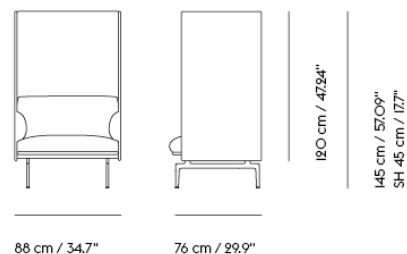

OUTLINE HIGHBACK SOFA 120 / 1-SEATER - POLISHED ALUMINUM BASE - SH: 45 CM / 17.7"

Shipper Colli	1
Gross Weight (kg)	35
Net Weight (kg)	25
Additional Information	Please note that the highback height for this product is 120 cm / 47.2"
Warranty Period	10 years

Item No.	Color	Contract Price	Lead Time
Made-To-Order			
75372	Remix - All Colors	SEK 28.375,70	6 weeks
75452	Canvas - All Colors	SEK 31.815,70	6 weeks
75412	Clara - All Colors	SEK 31.815,70	6 weeks
75773	Colline - All Colors	SEK 31.815,70	6 weeks
75132	Fiord - All Colors	SEK 31.815,70	6 weeks
75252	Steelcut - All Colors	SEK 31.815,70	6 weeks
75212	Steelcut Trio - All Colors	SEK 31.815,70	6 weeks
75292	Hallingdal - All Colors	SEK 33.535,70	6 weeks
75052	Balder - All Colors	SEK 34.395,70	6 weeks
85619	Beck - All Colors	SEK 34.395,70	8 weeks
75732	Clay - All Colors	SEK 34.395,70	6 weeks
75492	Divina - All Colors	SEK 34.395,70	6 weeks
75532	Divina MD - All Colors	SEK 34.395,70	6 weeks
75572	Divina Melange - All Colors	SEK 34.395,70	6 weeks
76127	Ecriture - All Colors	SEK 34.395,70	6 weeks
97648	Hearth - All Colors	SEK 34.395,70	8 weeks
75793	Planum - All Colors	SEK 34.395,70	6 weeks
75092	Twill Weave - All Colors	SEK 34.395,70	6 weeks
75692	Vidar - All Colors	SEK 34.395,70	6 weeks

Extras

83061	Leather care set for Refine Leather	SEK 172,00	-