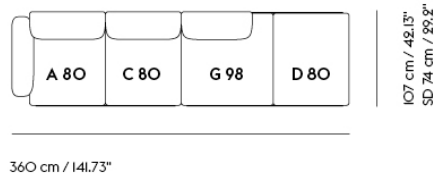

IN SITU MODULAR SOFA / 4-SEATER - CONFIGURATION 3

Shipper Colli	7
Gross Weight (kg)	174.2
Net Weight (kg)	131.15
Warranty Period	10 years

Item No.	Color	Contract Price	Lead Time
Ready-To-Ship			
41918	Frame and Module - Clay 12/Black	SEK 56.325,70	-
99829	Frame and Module - Ecriture 240/Black	SEK 56.325,70	-
Extras			
83061	Leather care set for Refine Leather	SEK 172,00	-