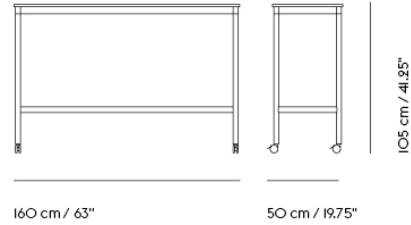

BASE HIGH TABLE / WITH CASTORS / 160 X 50 H: 105 CM / 63 X 19.7 H: 41.3"

Shipper Colli	2
Gross Weight (kg)	35
Net Weight (kg)	29.22
Base color options	Black or White
Warranty Period	10 years

Item No.	Color	Contract Price	Lead Time
Made-To-Order			
64308	Black Laminate/Plywood/Black	SEK 18.055,70	8 weeks
64372	Black Laminate/Plywood/White	SEK 18.055,70	8 weeks
64348	White Laminate/Plywood/Black	SEK 18.055,70	8 weeks
64419	White Laminate/Plywood/White	SEK 18.055,70	8 weeks
64324	Black Nanolaminat/Plywood/Black	SEK 21.495,70	8 weeks
64388	Black Nanolaminat/Plywood/White	SEK 21.495,70	8 weeks
64356	White Nanolaminat/Plywood/Black	SEK 21.495,70	8 weeks
64420	White Nanolaminat/Plywood/White	SEK 21.495,70	8 weeks
64332	Lacquered Oak Veneer/Plywood/Black	SEK 20.205,70	8 weeks
64396	Lacquered Oak Veneer/Plywood/White	SEK 20.205,70	8 weeks
64316	Black Linoleum/Plywood/Black	SEK 19.775,70	8 weeks
64380	Black Linoleum/Plywood/White	SEK 19.775,70	8 weeks