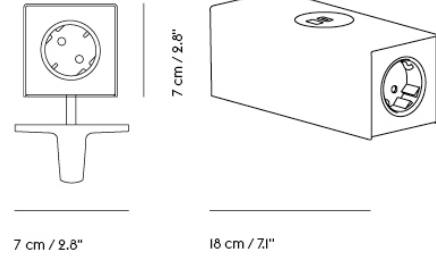

Shipper Colli 1
Gross Weight (kg) 1.5
Net Weight (kg) 1.4
Warranty period 5 years

Item No.	Color	Contract Price	Lead Time
Ready-To-Ship			
39967-BLCK	Black	SEK 4.037,70	-
39967-GREY	Grey	SEK 4.037,70	-