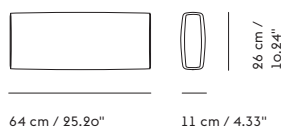

2. CUSHIONS

Specify optional cushions in the desired textile for added comfort and a lounging expression.