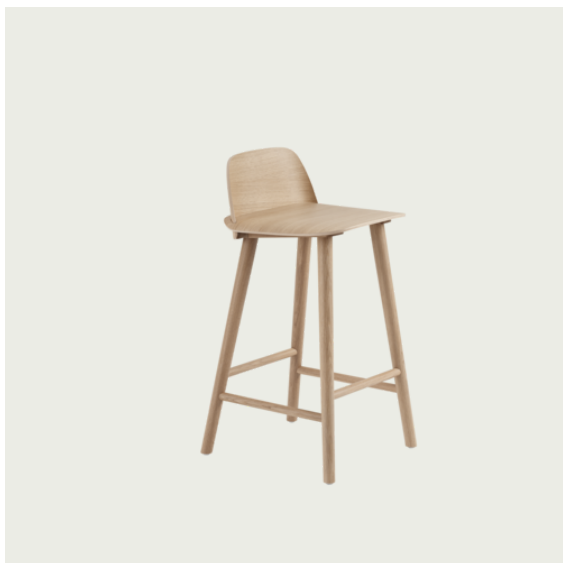

Shipper Colli 1
Gross Weight (kg) 5.6
Net Weight (kg) 4.3
Warranty Period 5 years

Item No.	Color	Contract Price	Lead Time
Ready-To-Ship			
32032	Black	SEK 4.295,70	-
32034	Green	SEK 4.295,70	-
32033	Grey	SEK 4.295,70	-
32036	Midnight Blue	SEK 4.295,70	-
32031	Oak	SEK 4.295,70	-
32037	Sand Yellow ***	SEK 4.295,70	-
32039	Stained Dark Brown	SEK 4.295,70	-
32035	Tan Rose	SEK 4.295,70	-
Made-To-Order			
32102	Black - With Steel Foot Protect	SEK 4.639,70	7 weeks
32104	Green - With Steel Foot Protect	SEK 4.639,70	7 weeks
32103	Grey - With Steel Foot Protect	SEK 4.639,70	7 weeks
32106	Midnight Blue - With Steel Foot Protect	SEK 4.639,70	7 weeks
32101	Oak - With Steel Foot Protect	SEK 4.639,70	7 weeks
32109	Stained Dark Brown - With Steel Foot Protect	SEK 4.639,70	7 weeks
32105	Tan Rose - With Steel Foot Protect	SEK 4.639,70	7 weeks
Extras			
80152	Felt glides for Nerd Series and Workshop Chair and Bench (4 pcs per pack) - Black	SEK 141,90	-
80153	Felt glides for Nerd Series and Workshop Chair and Bench (4 pcs per pack) - Grey	SEK 141,90	-