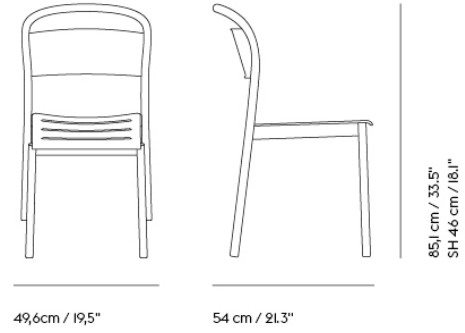

Shipper Colli	1
Gross Weight (kg)	11.45
Net Weight (kg)	8.05
Stacking Information	Linear Steel Side Chair stacks up to 5 chairs on the floor.
Warranty Period	5 years

Item No.	Color	Contract Price	Lead Time
Ready-To-Ship			
30980	Anthracite Black	SEK 2.880,10	-
30983	Burnt Orange	SEK 2.880,10	-
30982	Dark Green	SEK 2.880,10	-
30984	Grey	SEK 2.880,10	-
30985	Pale Blue	SEK 2.880,10	-
Extras			
31603	Chair Seat Pad - Twitell - Dark Grey	SEK 460,10	-
31602	Chair Seat Pad - Twitell - Light Grey	SEK 460,10	-