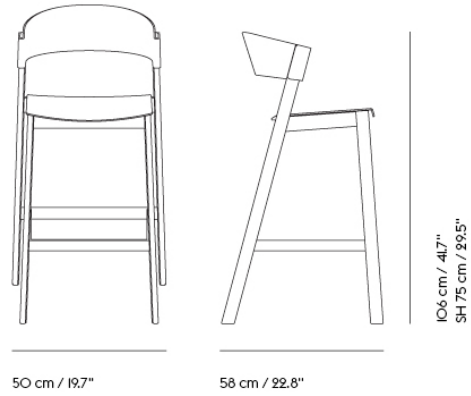

Shipper Colli	1
Gross Weight (kg)	9.15
Net Weight (kg)	6.25
Base color options	Black, Dark Beige, Green, Oak or Stained Dark Brown
Warranty Period	10 Years

Item No.	Color	Contract Price	Lead Time
Ready-To-Ship			
33102	Black	SEK 5.804,10	-
33107	Dark Beige	SEK 5.804,10	-
33104	Green	SEK 5.804,10	-
33101	Oak	SEK 5.804,10	-
33105	Stained Dark Brown	SEK 5.804,10	-
Made-To-Order			
33121	Remix - All Colors	SEK 6.578,10	7 weeks
33129	Canvas - All Colors	SEK 7.047,70	7 weeks
33128	Clara - All Colors	SEK 7.047,70	7 weeks
33134	Colline - All Colors	SEK 7.047,70	7 weeks
33139	Fiord - All Colors	SEK 7.047,70	7 weeks
33136	Re-wool - All Colors	SEK 7.047,70	7 weeks
33133	Sabi - All Colors	SEK 7.047,70	7 weeks
33122	Steelcut - All Colors	SEK 7.047,70	7 weeks
33123	Steelcut Trio - All Colors	SEK 7.047,70	7 weeks
33124	Hallingdal - All Colors	SEK 7.180,10	7 weeks
33119	Beck - All Colors	SEK 7.305,70	9 weeks
33131	Clay - All Colors	SEK 7.305,70	7 weeks
33125	Divina - All Colors	SEK 7.305,70	7 weeks
33126	Divina MD - All Colors	SEK 7.305,70	7 weeks
33127	Divina Melange - All Colors	SEK 7.305,70	7 weeks