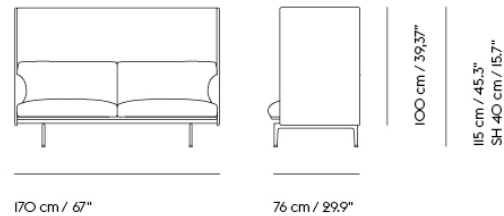

OUTLINE HIGHBACK SOFA 100 / 2-SEATER - POLISHED ALUMINUM BASE

Shipper Colli	I
Gross Weight (kg)	85.84
Net Weight (kg)	71.6
Additional Information	Please note that the highback height for this product is 100 cm / 39.4"
Warranty Period	10 years

Item No.	Color	Contract Price	Lead Time
Made-To-Order			
67858	Remix - All Colors	SEK 36.975,70	6 weeks
67860	Canvas - All Colors	SEK 41.275,70	6 weeks
67859	Clara - All Colors	SEK 41.275,70	6 weeks
91374	Colline - All Colors	SEK 41.275,70	6 weeks
67852	Fiord - All Colors	SEK 41.275,70	6 weeks
67855	Steelcut - All Colors	SEK 41.275,70	6 weeks
67854	Steelcut Trio - All Colors	SEK 41.275,70	6 weeks
67856	Hallingdal - All Colors	SEK 46.005,70	6 weeks
67871	Balder - All Colors	SEK 46.865,70	6 weeks
85720	Beck - All Colors	SEK 46.865,70	8 weeks
68293	Clay - All Colors	SEK 46.865,70	6 weeks
67861	Divina - All Colors	SEK 46.865,70	6 weeks
67862	Divina MD - All Colors	SEK 46.865,70	6 weeks
67863	Divina Melange - All Colors	SEK 46.865,70	6 weeks
76236	Ecriture - All Colors	SEK 46.865,70	6 weeks
97548	Hearth - All Colors	SEK 46.865,70	8 weeks
91505	Planum - All Colors	SEK 46.865,70	6 weeks
67872	Twill Weave - All Colors	SEK 46.865,70	6 weeks
67870	Vidar - All Colors	SEK 46.865,70	6 weeks

Extras

83061	Leather care set for Refine Leather	SEK 172,00	-