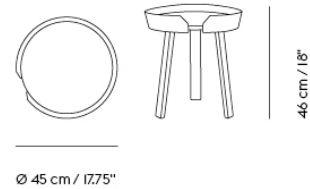

Shipper Colli 1
Gross Weight (kg) 3.82
Net Weight (kg) 2.94
Warranty Period 5 years

Item No.	Color	Contract Price	Lead Time
Ready-To-Ship			
60012	Oak	SEK 3.826,10	-
60015	Anthracite	SEK 3.826,10	-
60011	Ash	SEK 3.826,10	-
60013	Black	SEK 3.826,10	-
60017	Dark Green	SEK 3.826,10	-
60016	Dusty Green	SEK 3.826,10	-
60014	Grey	SEK 3.826,10	-
60019	Light Blue	SEK 3.826,10	-
60020	Stained Dark Brown	SEK 3.826,10	-
60018	White	SEK 3.826,10	-
COM/COL & Specials			
60021	Special Color	SEK 4.037,70	>MOQ: 100 8 weeks