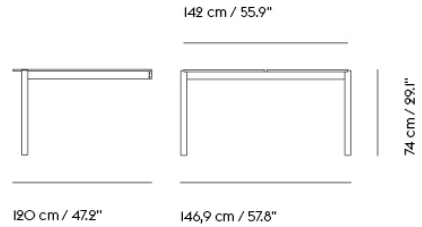

**LINEAR SYSTEM END MODULE / 142 X 120
CM / 55.9 X 47.2"**

Shipper Colli	2
Gross Weight (kg)	39.13
Net Weight (kg)	32.485
Warranty Period	5 years

Item No.	Color	Contract Price	Lead Time
Ready-To-Ship			
59981	White Laminate/White ABS/Oak ***	SEK 11.605,70	-
50219	Black Nanolaminate/Black ABS/Black	SEK 15.045,70	-
59985	Black Nanolaminate/Black ABS/Oak	SEK 15.045,70	-
59980	Oak Veneer/Oak	SEK 11.605,70	-
50228	Black Lacquered Ash Veneer/Black	SEK 11.605,70	-