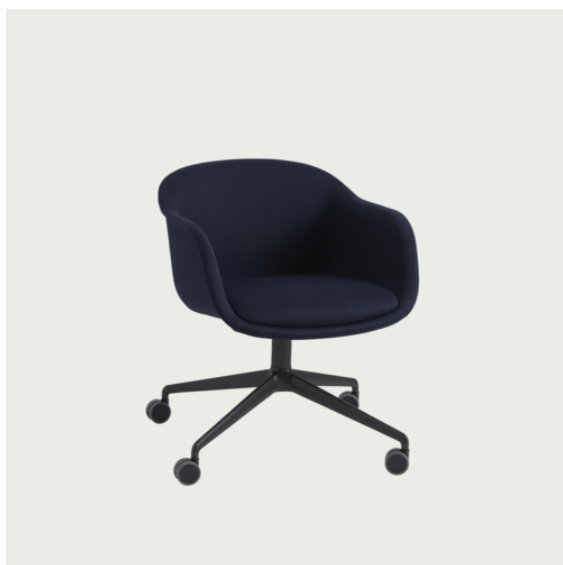

FIBER CONFERENCE ARMCHAIR SWIVEL BASE W. CASTORS

63,5 cm / 25"

60,5 cm / 23.8"

77,5 cm / 30.5"
SH 49 cm / 19.3"

Shipper Colli	1
Gross Weight (kg)	17.4
Net Weight (kg)	13.905
Base color options	Anthracite Black or Grey
Warranty period	10 years