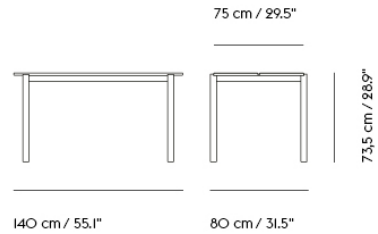

LINEAR STEEL TABLE / 140 X 75 CM / 55.1 X 29.5"

Shipper Colli	3
Gross Weight (kg)	46.25
Net Weight (kg)	40
Warranty Period	10 years

Item No.	Color	Contract Price	Lead Time
Ready-To-Ship			
31030	Anthracite Black	SEK 10,745,70	-
31033	Burnt Orange	SEK 10,745,70	-
31032	Dark Green	SEK 10,745,70	-
31210	Grey	SEK 10,745,70	-
31215	Pale Blue	SEK 10,745,70	-
Extras			
30974	Adjustable Feet for Linear Steel Table & Bench	SEK 219,30	-
30976	Outdoor Cover for Linear Steel Table 140 x 75 CM / 55.1 x 29.5	SEK 804,10	-
30975	Linear Steel Ground Mounting Kit	SEK 841,90	-