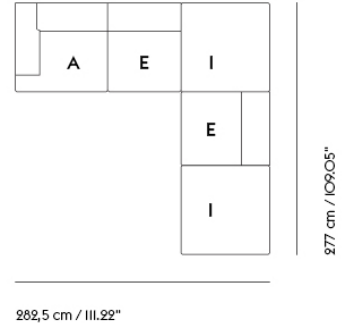

CONNECT SOFT MODULAR SOFA / CORNER - CONFIGURATION 3

Shipper Colli 5
Gross Weight (kg) 204.58
Net Weight (kg) 154.48
Warranty Period 10 years

Item No.	Color	Contract Price	Lead Time
Ready-To-Ship			
96040	Re-wool I28	SEK 66.645,70	-
96041	Clay I2	SEK 75.245,70	-
Extras			
83061	Leather care set for Refine Leather	SEK 172,00	-