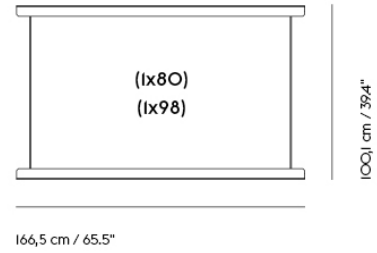

**IN SITU MODULAR SOFA / FRAME
SECTION (1 X 80 + 1 X 98)**

Shipper Colli 1
Gross Weight (kg) 23.3
Net Weight (kg) 19.64
Warranty Period 10 years

Item No.	Color	Contract Price	Lead Time
Ready-To-Ship			
41558	Black - 1 x 80 + 1 x 98	SEK 3.693,70	-