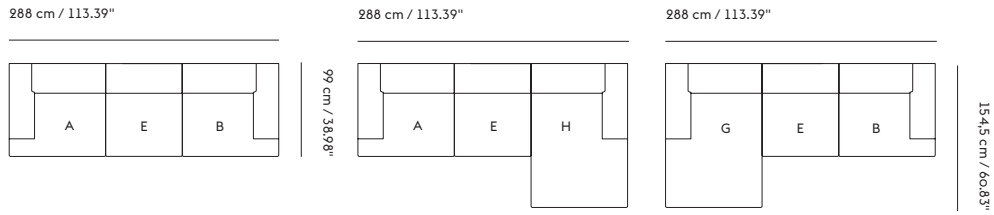

INSPIRATION FOR YOUR CONFIGURATION

2-seater Configurations

3-seater Configurations

Corner Configurations

General note

The total dimensions of the configurations are indicative and can vary due to the inherent softness of the design and depending on how close the modules are placed as well as how many modules that are combined.