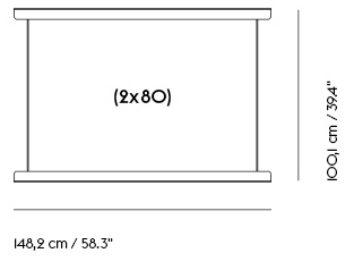

IN SITU MODULAR SOFA / FRAME SECTION (2 X 80)

Shipper Colli 1
Gross Weight (kg) 21.9
Net Weight (kg) 18.24
Warranty Period 10 years

Item No.	Color	Contract Price	Lead Time
Ready-To-Ship			
41557	Black - 2 x 80	SEK 3.693,70	-