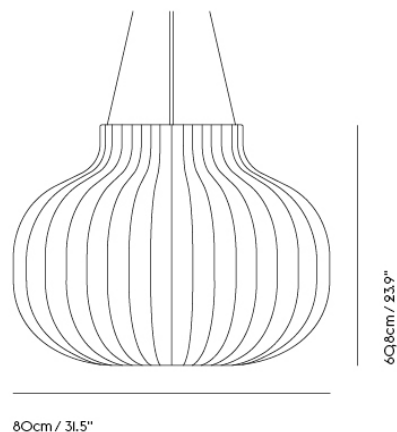

STRAND PENDANT LAMP / CLOSED - Ø 80 CM / 31.5"

Shipper Colli	1
Gross Weight (kg)	11.05
Net Weight (kg)	6.35
Bulb included	No
Warranty Period	5 years

Item No.	Color	Contract Price	Lead Time
Ready-To-Ship			
22454	White - Closed	SEK 8.642,10	-