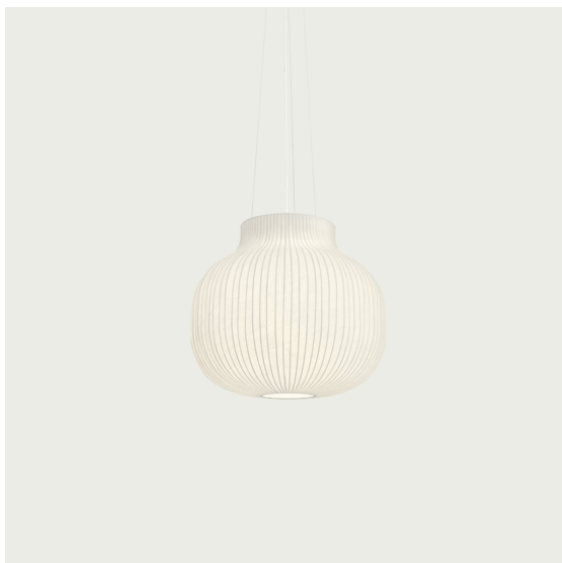

STRAND PENDANT LAMP / CLOSED - Ø 60 CM / 23.5"

Shipper Colli	1
Gross Weight (kg)	8.4
Net Weight (kg)	5.4
Bulb included	No
Warranty Period	5 years

Item No.	Color	Contract Price	Lead Time
Ready-To-Ship			
22453	White - Closed	SEK 6.922,10	-