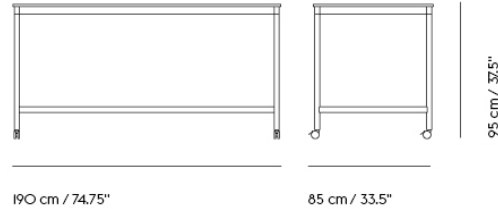

BASE HIGH TABLE / WITH CASTORS / 190 X 85 H: 95 CM / 74.8 X 33.5 H: 37.4"

Shipper Colli	2
Gross Weight (kg)	46
Net Weight (kg)	39.25
Base color options	Black or White
Warranty Period	10 years

Item No.	Color	Contract Price	Lead Time
Made-To-Order			
64315	Black Laminate/Plywood/Black	SEK 18.485,70	8 weeks
64379	Black Laminate/Plywood/White	SEK 18.485,70	8 weeks
64354	White Laminate/Plywood/Black	SEK 18.485,70	8 weeks
64418	White Laminate/Plywood/White	SEK 18.485,70	8 weeks
64331	Black Nanolaminat/Plywood/Black	SEK 22.785,70	8 weeks
64395	Black Nanolaminat/Plywood/White	SEK 22.785,70	8 weeks
64363	White Nanolaminat/Plywood/Black	SEK 22.785,70	8 weeks
64427	White Nanolaminat/Plywood/White	SEK 22.785,70	8 weeks
64339	Lacquered Oak Veneer/Plywood/Black	SEK 22.785,70	8 weeks
64403	Lacquered Oak Veneer/Plywood/White	SEK 22.785,70	8 weeks
64323	Black Linoleum/Plywood/Black	SEK 20.205,70	8 weeks
64387	Black Linoleum/Plywood/White	SEK 20.205,70	8 weeks