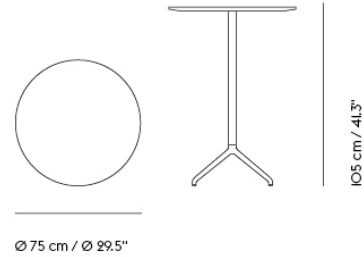

STILL CAFÉ TABLE / Ø 75 H: 105 CM / Ø 29.5 H: 41.3"

Shipper Colli	2
Gross Weight (kg)	17.85
Net Weight (kg)	12.998
Base color options	Black, White
Warranty Period	10 years

Item No.	Color	Contract Price	Lead Time
Ready-To-Ship			
65610	Black Nanolaminate/Anthracite Black	SEK 6.234,10	-
65609	Black Nanolaminate/White	SEK 6.234,10	-
65608	White Nanolaminate/Anthracite Black	SEK 6.234,10	-
65607	White Nanolaminate/White	SEK 6.234,10	-
Made-To-Order			
65556	Black Linoleum/Anthracite Black	SEK 6.234,10	6 weeks
65555	Black Linoleum/White	SEK 6.234,10	6 weeks