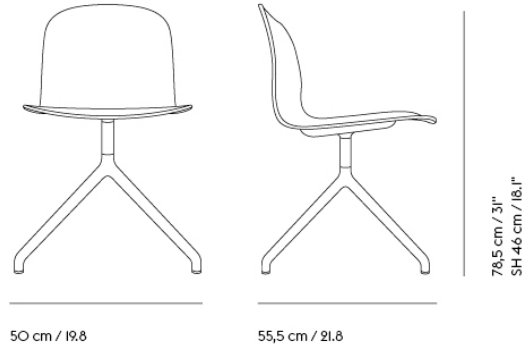

Shipper Colli	1
Gross Weight (kg)	7.8
Net Weight (kg)	5.8
Base color options	Black
Warranty Period	5 years

Item No.	Color	Contract Price	Lead Time
Made-To-Order			
21812	Black/Black	SEK 4.514,10	7 weeks
21811	Oak/Black	SEK 4.514,10	7 weeks
21840	Remix - All Colors	SEK 6.234,10	7 weeks
21848	Canvas - All Colors	SEK 6.922,10	7 weeks
21843	Clara - All Colors	SEK 6.922,10	7 weeks
70404	Colline - All Colors	SEK 6.922,10	7 weeks
18940	Fiord - All Colors	SEK 6.922,10	7 weeks
70406	Re-wool - All Colors	SEK 6.922,10	7 weeks
70403	Sabi - All Colors	SEK 6.922,10	7 weeks
21842	Steelcut - All Colors	SEK 6.922,10	7 weeks
21841	Steelcut Trio - All Colors	SEK 6.922,10	7 weeks
21844	Hallingdal - All Colors	SEK 7.047,70	7 weeks
18922	Balder - All Colors	SEK 7.305,70	7 weeks
18811	Beck - All Colors	SEK 7.305,70	9 weeks
69150	Clay - All Colors	SEK 7.305,70	7 weeks
21845	Divina - All Colors	SEK 7.305,70	7 weeks
21849	Divina MD - All Colors	SEK 7.305,70	7 weeks
21850	Divina Melange - All Colors	SEK 7.305,70	7 weeks
18978	Ecriture - All Colors	SEK 7.305,70	7 weeks
18715	Hearth - All Colors	SEK 7.305,70	9 weeks
70408	Planum - All Colors	SEK 7.305,70	7 weeks
70407	Twill Weave - All Colors	SEK 7.305,70	7 weeks