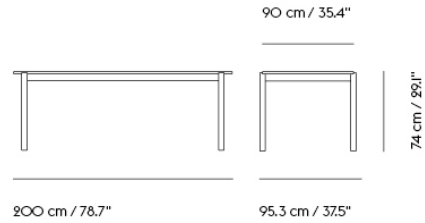

**LINEAR WOOD TABLE / 200 X 90 CM /
78.7 X 35.4"**

Shipper Colli	1
Gross Weight (kg)	36.6
Net Weight (kg)	28.664
Warranty Period	5 years

Item No.	Color	Contract Price	Lead Time
Ready-To-Ship			
30917	Oak Veneer/Oak	SEK 15.045,70	-