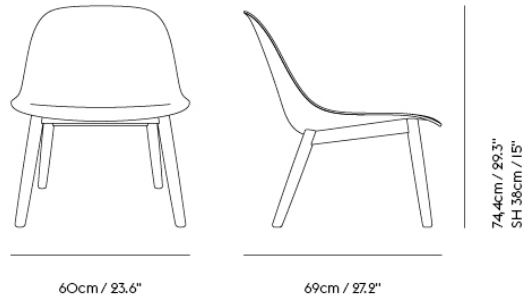

Shipper Colli	1
Gross Weight (kg)	11.5
Net Weight (kg)	8
Base color options	Anthracite Black, Dusty Green, Grey, Oak or Stained Dark Brown
Warranty Period	10 years

Item No.	Color	Contract Price	Lead Time
Ready-To-Ship			
25516-GREY_133	Remix 133/Grey ***	SEK 8.556,10	-
Made-To-Order			
58947	Black/Anthracite Black (Recycled Plastic)	SEK 5.327,70	3 weeks
59090	Black/Stained Dark Brown (Recycled Plastic)	SEK 5.327,70	3 weeks
58951	Dusty Green/Dusty Green (Recycled Plastic)	SEK 5.327,70	3 weeks
59092	Dusty Green/Stained Dark Brown (Recycled Plastic)	SEK 5.327,70	3 weeks
58948	Grey/Grey (Recycled Plastic)	SEK 5.327,70	3 weeks
59093	Grey/Stained Dark Brown (Recycled Plastic)	SEK 5.327,70	3 weeks
58949	Natural White/Oak (Recycled Plastic)	SEK 5.327,70	3 weeks
59094	Natural White/Stained Dark Brown (Recycled Plastic)	SEK 5.327,70	3 weeks
58950	Ochre/Oak (Recycled Plastic)	SEK 5.327,70	3 weeks
59095	Ochre/Stained Dark Brown (Recycled Plastic)	SEK 5.327,70	3 weeks
25516	Remix - All Colors	SEK 8.556,10	4 weeks
25521	Canvas - All Colors	SEK 9.455,70	4 weeks
25520	Clara - All Colors	SEK 9.455,70	4 weeks
59569	Fiord - All Colors	SEK 9.455,70	4 weeks
55056	Hero - All Colors	SEK 9.455,70	4 weeks
19684	Re-wool - All Colors	SEK 9.455,70	4 weeks
19572	Sabi - All Colors	SEK 9.455,70	4 weeks