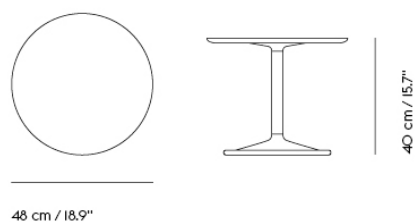

SOFT SIDE TABLE / Ø 48 H: 40 CM / Ø 18.9" H: 15.7"

Shipper Colli	2
Gross Weight (kg)	10.776
Net Weight (kg)	8.506
Warranty period	10 years

Item No.	Color	Contract Price	Lead Time
Ready-To-Ship			
10785	Beige Green Laminate/Beige Green	SEK 4.037,70	-
13935	Orange Laminate/Orange	SEK 4.037,70	-
13932	Black Nanolaminate/Black	SEK 4.037,70	-
10781	Grey Linoleum/Grey	SEK 4.037,70	-
13933	Off-White Linoleum/Off-White ***	SEK 4.037,70	-
13956	Oiled Oak/Off-White ***	SEK 4.639,70	-
13937	Oiled Smoked Oak/Black	SEK 4.639,70	-
10775	Solid Oak/Grey	SEK 4.639,70	-