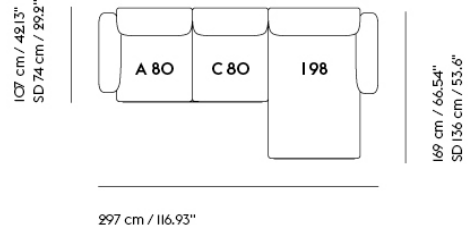

IN SITU MODULAR SOFA / 3-SEATER - CONFIGURATION 6

Shipper Colli 6
Gross Weight (kg) 171.9
Net Weight (kg) 133.22
Warranty Period 10 years

Item No.	Color	Contract Price	Lead Time
Ready-To-Ship			
41912	Frame and Module - Clay 12/Black	SEK 55,465,70	-
99823	Frame and Module - Ecriture 240/Black	SEK 55,465,70	-
Extras			
83061	Leather care set for Refine Leather	SEK 172,00	-