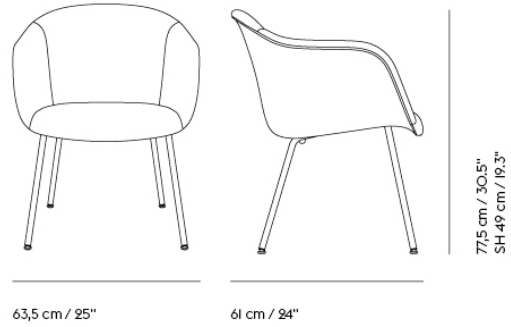

Shipper Colli	1
Gross Weight (kg)	15.117
Net Weight (kg)	11.617
Base color options	Anthracite Black or Grey
Warranty period	10 years

Item No.	Color	Contract Price	Lead Time
Ready-To-Ship			
76622-GREY_240	Ecriture 240/Grey	SEK 9.885,70	-
Made-To-Order			
76599	Remix - All Colors	SEK 7.524,10	4 weeks
76604	Canvas - All Colors	SEK 8.556,10	4 weeks
76603	Clara - All Colors	SEK 8.556,10	4 weeks
76624	Fiord - All Colors	SEK 8.556,10	4 weeks
76654	Hero - All Colors	SEK 8.556,10	4 weeks
76611	Re-wool - All Colors	SEK 8.556,10	4 weeks
76625	Sabi - All Colors	SEK 8.556,10	4 weeks
76601	Steelcut - All Colors	SEK 8.556,10	4 weeks
76602	Steelcut Trio - All Colors	SEK 8.556,10	4 weeks
76605	Hallingdal - All Colors	SEK 9.455,70	4 weeks
76610	Balder - All Colors	SEK 9.885,70	4 weeks
13789	Beck - All Colors	SEK 9.885,70	6 weeks
76600	Clay - All Colors	SEK 9.885,70	4 weeks
76606	Divina - All Colors	SEK 9.885,70	4 weeks
76607	Divina MD - All Colors	SEK 9.885,70	4 weeks
76608	Divina Melange - All Colors	SEK 9.885,70	4 weeks
76622	Ecriture - All Colors	SEK 9.885,70	4 weeks
14547	Hearth - All Colors	SEK 9.885,70	6 weeks
76626	Planum - All Colors	SEK 9.885,70	4 weeks