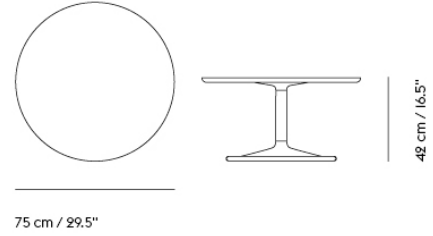

**SOFT COFFEE TABLE / Ø 75 H: 42 CM / Ø
27.6 H: 16.5"**

Shipper Colli	3
Gross Weight (kg)	20.923
Net Weight (kg)	16.517
Warranty period	10 years

Item No.	Color	Contract Price	Lead Time
Ready-To-Ship			
10761	Beige Green Laminate/Beige Green	SEK 7.735,70	-
10759	Black Nanolaminate/Black	SEK 8.212,10	-
10760	Grey Linoleum/Grey	SEK 7.735,70	-
10763	Dark Oiled Oak/Black	SEK 8.556,10	-
10762	Solid Oak/Grey	SEK 8.556,10	-