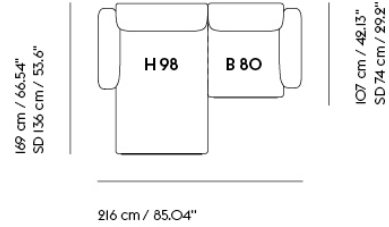

IN SITU MODULAR SOFA / 2-SEATER - CONFIGURATION 5

Shipper Colli 5
Gross Weight (kg) 133.8
Net Weight (kg) 103.21
Warranty Period 10 years

Item No.	Color	Contract Price	Lead Time
Ready-To-Ship			
41904	Frame and Module - Clay 12/Black	SEK 41.705,70	-
99815	Frame and Module - Ecriture 240/Black	SEK 41.705,70	-
Extras			
83061	Leather care set for Refine Leather	SEK 172,00	-