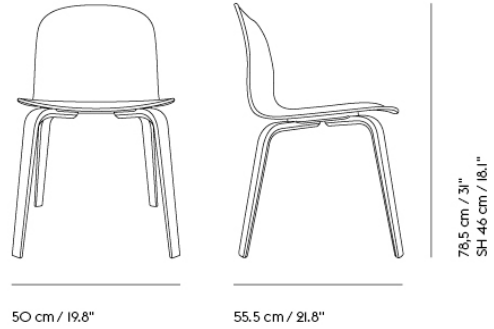

Shipper Colli 1
Gross Weight (kg) 7.8
Net Weight (kg) 5.8
Base color options Black or Oak
Warranty Period 5 years

Item No.	Color	Contract Price	Lead Time
Made-To-Order			
21802	Black/Black	SEK 3.482,10	7 weeks
21801	Oak/Oak	SEK 3.482,10	7 weeks
21820	Remix - All Colors	SEK 5.202,10	7 weeks
21828	Canvas - All Colors	SEK 5.671,70	7 weeks
21823	Clara - All Colors	SEK 5.671,70	7 weeks
70398	Colline - All Colors	SEK 5.671,70	7 weeks
18939	Fiord - All Colors	SEK 5.671,70	7 weeks
70400	Re-wool - All Colors	SEK 5.671,70	7 weeks
70397	Sabi - All Colors	SEK 5.671,70	7 weeks
21822	Steelcut - All Colors	SEK 5.671,70	7 weeks
21821	Steelcut Trio - All Colors	SEK 5.671,70	7 weeks
21824	Hallingdal - All Colors	SEK 6.015,70	7 weeks
18921	Balder - All Colors	SEK 6.234,10	7 weeks
18810	Beck - All Colors	SEK 6.234,10	9 weeks
69148	Clay - All Colors	SEK 6.234,10	7 weeks
21825	Divina - All Colors	SEK 6.234,10	7 weeks
21829	Divina MD - All Colors	SEK 6.234,10	7 weeks
21830	Divina Melange - All Colors	SEK 6.234,10	7 weeks
18977	Ecriture - All Colors	SEK 6.234,10	7 weeks
18714	Hearth - All Colors	SEK 6.234,10	9 weeks
70402	Planum - All Colors	SEK 6.234,10	7 weeks
70401	Twill Weave - All Colors	SEK 6.234,10	7 weeks