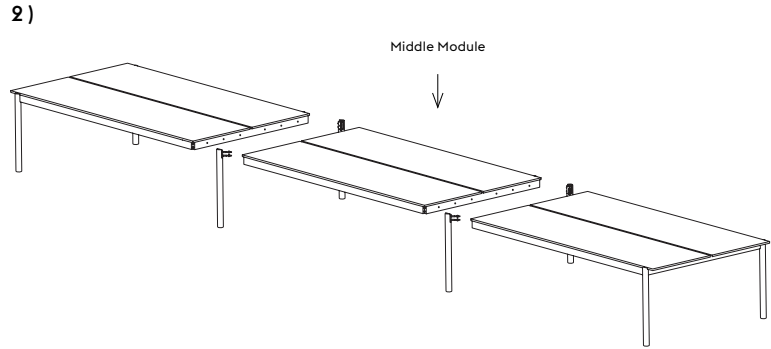

Linear System Cable Tray

Height – 3 cm / 1.2"
Width – 22 cm / 8.7"
Depth – 60 cm / 23.7"

Example:

Linear System Table – 240 cm / 94.5"

Linear System End Module – 120 cm / 47.2"

OPTION B

1. TABLES / 2. ACCESSORIES / 3. LIGHTING / 4. TABLE POWER OUTLET / 5. INTEGRATED POWER / 6. CABLE TRAY