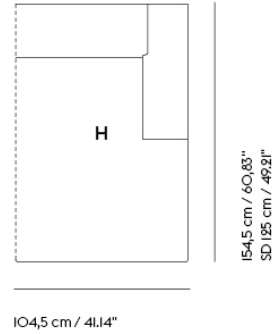

CONNECT SOFT MODULAR SOFA / RIGHT ARMREST CHAISE LOUNGE (H)

Shipper Colli	1
Gross Weight (kg)	67.2
Net Weight (kg)	52.1
Please note	This product features an armrest on the right-hand side when facing the product from the front.
Warranty Period	10 years

Item No.	Color	Contract Price	Lead Time
Made-To-Order			
94525	Remix - All Colors	SEK 19.775,70	6 weeks
94570	Canvas - All Colors	SEK 22.785,70	6 weeks
94579	Clara - All Colors	SEK 22.785,70	6 weeks
94543	Fiord - All Colors	SEK 22.785,70	6 weeks
94516	Re-wool - All Colors	SEK 22.785,70	6 weeks
98829	Sabi - All Colors	SEK 22.785,70	6 weeks
94552	Steelcut - All Colors	SEK 22.785,70	6 weeks
94561	Steelcut Trio - All Colors	SEK 22.785,70	6 weeks
94588	Hallingdal - All Colors	SEK 23.215,70	6 weeks
94507	Balder - All Colors	SEK 24.935,70	6 weeks
99447	Beck - All Colors	SEK 24.935,70	8 weeks
94624	Clay - All Colors	SEK 24.935,70	6 weeks
94597	Divina - All Colors	SEK 24.935,70	6 weeks
94606	Divina MD - All Colors	SEK 24.935,70	6 weeks
94615	Divina Melange - All Colors	SEK 24.935,70	6 weeks
98849	Ecriture - All Colors	SEK 24.935,70	6 weeks
66707	Hearth - All Colors	SEK 24.935,70	8 weeks
76421	Planum - All Colors	SEK 24.935,70	6 weeks
98507	Twill Weave - All Colors	SEK 24.935,70	6 weeks
76368	Vidar - All Colors	SEK 24.935,70	6 weeks

Extras