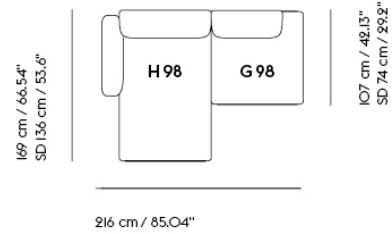

IN SITU MODULAR SOFA / 2-SEATER - CONFIGURATION 6

Shipper Colli	5
Gross Weight (kg)	128.9
Net Weight (kg)	98.49
Warranty Period	10 years

Item No.	Color	Contract Price	Lead Time
Ready-To-Ship			
41905	Frame and Module - Clay 12/Black	SEK 39,555,70	-
99816	Frame and Module - Ecriture 240/Black	SEK 39,555,70	-
Extras			
83061	Leather care set for Refine Leather	SEK 172,00	-