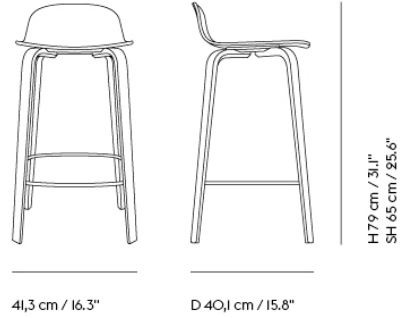

VISU COUNTER STOOL WOOD BASE - 65 CM / 25.6"

Shipper Colli	1
Gross Weight (kg)	5.6
Net Weight (kg)	4.08
Base color options	Black, Dark Green, Grey, Oak or Tan Rose
Warranty Period	5 years

Item No.	Color	Contract Price	Lead Time
Ready-To-Ship			
16131	Black/Black	SEK 4.639,70	-
16134	Dark Green/Dark Green	SEK 4.639,70	-
16132	Grey/Grey	SEK 4.639,70	-
16130	Oak/Oak	SEK 4.639,70	-
16135	Tan Rose/Tan Rose	SEK 4.639,70	-
16139	White/Oak	SEK 4.639,70	-
Made-To-Order			
21710	Remix - All Colors	SEK 5.546,10	7 weeks
21722	Canvas - All Colors	SEK 5.804,10	7 weeks
21721	Clara - All Colors	SEK 5.804,10	7 weeks
70386	Colline - All Colors	SEK 5.804,10	7 weeks
18937	Fiord - All Colors	SEK 5.804,10	7 weeks
70388	Re-wool - All Colors	SEK 5.804,10	7 weeks
70385	Sabi - All Colors	SEK 5.804,10	7 weeks
21712	Steelcut - All Colors	SEK 5.804,10	7 weeks
21713	Steelcut Trio - All Colors	SEK 5.804,10	7 weeks
21714	Hallingdal - All Colors	SEK 6.492,10	7 weeks
18919	Balder - All Colors	SEK 6.703,70	7 weeks
18808	Beck - All Colors	SEK 6.703,70	9 weeks
69144	Clay - All Colors	SEK 6.703,70	7 weeks
21715	Divina - All Colors	SEK 6.703,70	7 weeks