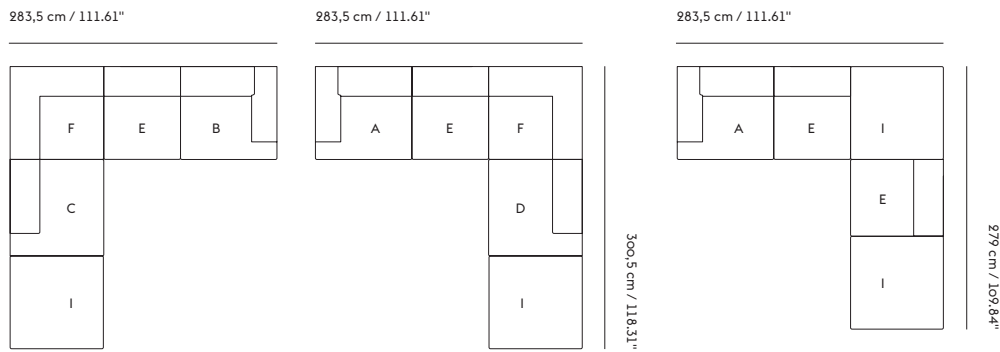

Corner Configurations

General note

The total dimensions of the configurations are indicative and can vary due to the inherent softness of the design and depending on how close the modules are placed as well as how many modules that are combined.