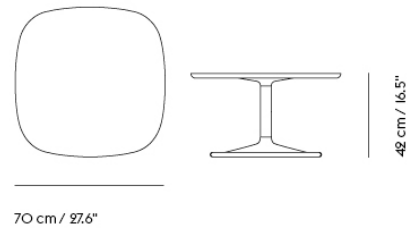

SOFT COFFEE TABLE / 70 X 70 H: 42 CM / 27.6 X 27.6 H: 16.5"

Shipper Colli	3
Gross Weight (kg)	21.823
Net Weight (kg)	17.417
Warranty period	5 years

Item No.	Color	Contract Price	Lead Time
Ready-To-Ship			
10771	Beige Green Laminate/Beige Green	SEK 7.735,70	-
10769	Black Nanolaminate/Black	SEK 8.212,10	-
10770	Grey Linoleum/Grey	SEK 7.735,70	-
10774	Dark Oiled Oak/Black	SEK 8.556,10	-
10772	Solid Oak/Grey	SEK 8.556,10	-