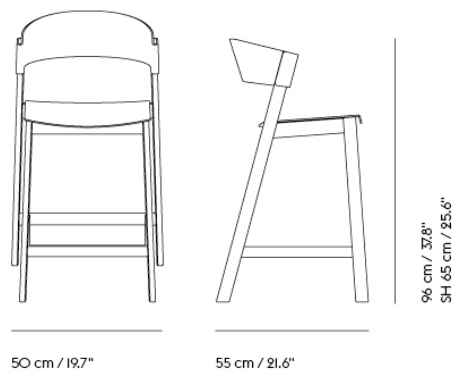

Shipper Colli	1
Gross Weight (kg)	8.75
Net Weight (kg)	5.85
Base color options	Black, Dark Beige, Green, Oak or Stained Dark Brown
Warranty Period	10 Years

Item No.	Color	Contract Price	Lead Time
Ready-To-Ship			
33202	Black	SEK 5.804,10	-
33207	Dark Beige	SEK 5.804,10	-
33204	Green	SEK 5.804,10	-
33206	Midnight Blue	SEK 5.804,10	-
33201	Oak	SEK 5.804,10	-
33205	Stained Dark Brown	SEK 5.804,10	-
Made-To-Order			
33221	Remix - All Colors	SEK 6.578,10	7 weeks
33229	Canvas - All Colors	SEK 7.047,70	7 weeks
33228	Clara - All Colors	SEK 7.047,70	7 weeks
33234	Colline - All Colors	SEK 7.047,70	7 weeks
33239	Fiord - All Colors	SEK 7.047,70	7 weeks
33236	Re-wool - All Colors	SEK 7.047,70	7 weeks
33233	Sabi - All Colors	SEK 7.047,70	7 weeks
33222	Steelcut - All Colors	SEK 7.047,70	7 weeks
33223	Steelcut Trio - All Colors	SEK 7.047,70	7 weeks
33224	Hallingdal - All Colors	SEK 7.180,10	7 weeks
33219	Beck - All Colors	SEK 7.305,70	9 weeks
33231	Clay - All Colors	SEK 7.305,70	7 weeks
33225	Divina - All Colors	SEK 7.305,70	7 weeks
33226	Divina MD - All Colors	SEK 7.305,70	7 weeks