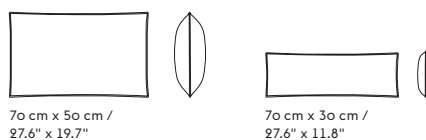

4. CUSHIONS

Specify optional cushions in the desired textile or leather for added comfort and a lounging expression.