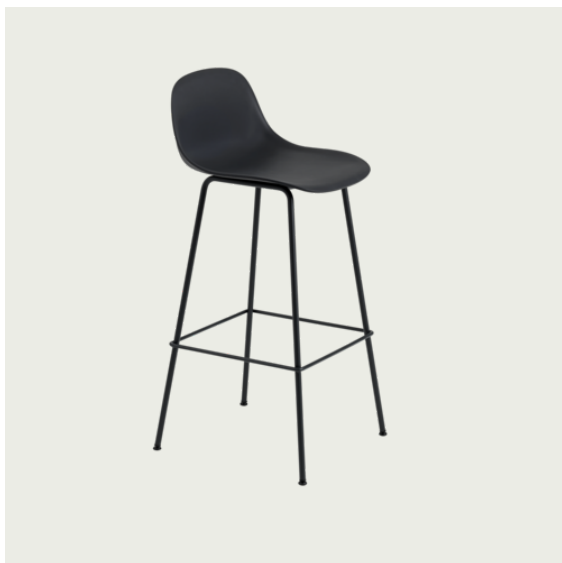

FIBER BAR STOOL / TUBE BASE - WITH BACKREST - 75 CM / 29.5"

Shipper Colli	1
Gross Weight (kg)	7
Net Weight (kg)	6.1
Base color options	Anthracite Black, Dusty Green, Grey or White
Warranty Period	10 years