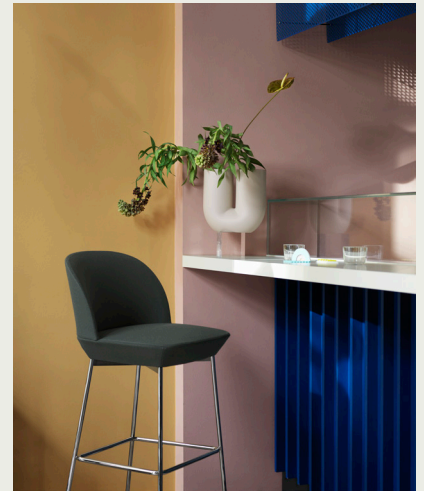

OSLO SERIES

“With the Oslo Sofa series, we wanted to create a design that had a light and airy appearance with extensive comfort. Its smooth, embracing curves makes it a both inviting and sculptural design while the slender legs give it an elevated and refined look. The Oslo Series brings a new perspective, with its rounded softness and gentle seat—a friendly design for any setting of the modern home and office.”

— Anderssen & Voll

Designed by	Anderssen & Voll
Environment	Indoor
Country of Production	Poland
Assembly Required	Yes: 1-Seater, 2-Seater & 3-Seater (Sofa Series) No: Lounge Chair, Side Chair, Counter and Bar Stool
Description	Combining modern, geometric lines with a light expression and comfortably soft seat, the Oslo Series brings a refined perspective to the form through its playful lines and embracing back.
Material	Sofa Series & Bench: Seat in molded PU Foam with embedded steel frames and zig-zag springs. Fully upholstered with textile, imitation leather, or leather. Leather from selected premium leather suppliers. Legs in chromed or powder-coated steel with felt glides. Lounge Chair: Seat and back in molded PU foam with embedded steel and wood frame. Fully upholstered with textile, imitation leather, or leather. Leather from selected premium leather suppliers. Tube base in powder-coated steel with plastic glides. Swivel base in powder-coated steel with plastic glides.
Cleaning & Care	Textile: For textile upholstered versions: In case of stains, we generally recommend removing non-greasy stains by carefully dabbing with a lint-free cloth or sponge wrung out in clean, warm water. If necessary, clean by dabbing with soapy water made with a little dish soap. Finally, dab the surface with clean water. We highly recommend that you go to kvadrat.dk for further cleaning and maintenance instructions for your chosen textile, as the cleaning methods may vary from one textile to another. Imitation Leather: Clean with lukewarm PH-neutral, soapy water and a soft cloth or soft brush. Do not use solvents or chemical cleaners, but cleaning can be done with alcohol-based cleaners. Finally, wipe with a damp cloth afterward. Leather: As a natural material, leather requires looking after. If you care for the leather correctly, it will become even more beautiful over time. Refine Leather, Easy Leather, and Endure Leather: Clean leather with a dry cloth regularly. Treat the leather at least four times a year using only special leather treatment products. Visit ca-mo.com for further information on cleaning leather. Allure and Grace Leather: Only vacuum clean with a soft brush. Never use soap or water; otherwise, the velvety look and feel will disappear. Do not apply leather grease or soak the leather. Avoid chemical products, such as saddle soap, leather cleaners, or household products. Base: Clean with a moist cloth. If necessary, use a little dish soap on the cloth.
Spare Parts	For Side Chair, Counter and Bar Stool, plastic glides are included. Felt glides are sold separately.