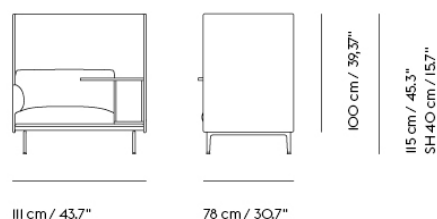

OUTLINE HIGHBACK WORK 100 / RIGHT - BLACK BASE

Shipper Colli	1
Gross Weight (kg)	83
Net Weight (kg)	74
Please note	That this product features a table on the right-hand side when facing the product from the front.
Warranty Period	5 years

Item No.	Color	Contract Price	Lead Time
Made-To-Order			
28616	Remix - All Colors	SEK 38.265,70	6 weeks
28620	Canvas - All Colors	SEK 42.135,70	6 weeks
28618	Clara - All Colors	SEK 42.135,70	6 weeks
91347	Colline - All Colors	SEK 42.135,70	6 weeks
28604	Fiord - All Colors	SEK 42.135,70	6 weeks
28610	Steelcut - All Colors	SEK 42.135,70	6 weeks
28608	Steelcut Trio - All Colors	SEK 42.135,70	6 weeks
28612	Hallingdal - All Colors	SEK 45.145,70	6 weeks
28642	Balder - All Colors	SEK 46.435,70	6 weeks
85693	Beck - All Colors	SEK 46.435,70	8 weeks
68357	Clay - All Colors	SEK 46.435,70	6 weeks
28622	Divina - All Colors	SEK 46.435,70	6 weeks
28624	Divina MD - All Colors	SEK 46.435,70	6 weeks
28626	Divina Melange - All Colors	SEK 46.435,70	6 weeks
76209	Ecriture - All Colors	SEK 46.435,70	6 weeks
97525	Hearth - All Colors	SEK 46.435,70	8 weeks
91478	Planum - All Colors	SEK 46.435,70	6 weeks
28644	Twill Weave - All Colors	SEK 46.435,70	6 weeks
28640	Vidar - All Colors	SEK 46.435,70	6 weeks

Extras

83061	Leather care set for Refine Leather	SEK 172,00	-