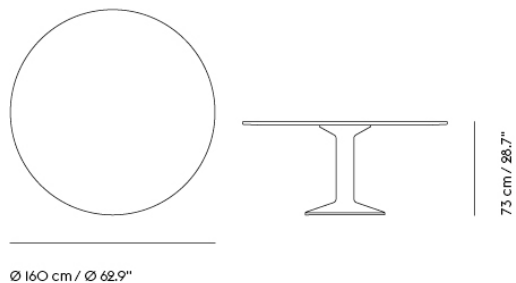

Shipper Colli	2
Gross Weight (kg)	96.98
Net Weight (kg)	74.217
Please note	Other color combinations are available upon request
Warranty Period	10 years

Item No.	Color	Contract Price	Lead Time
Ready-To-Ship			
32824	Black Linoleum/Black	SEK 36.975,70	-
32835	Dark Red Linoleum/Dark Red	SEK 36.975,70	-
32827	Dark Oiled Oak/Black	SEK 42.995,70	-
32829	Dark Oiled Oak/Dark Red	SEK 42.995,70	-
32828	Dark Oiled Oak/Grey	SEK 42.995,70	-
32830	Oiled Oak/Black	SEK 42.995,70	-
32832	Oiled Oak/Dark Red	SEK 42.995,70	-
32831	Oiled Oak/Grey	SEK 42.995,70	-
Extras			
70724-BLCK	Midst Table - Screw kit - Black		-
70724-GREY	Midst Table - Screw kit - Grey		-