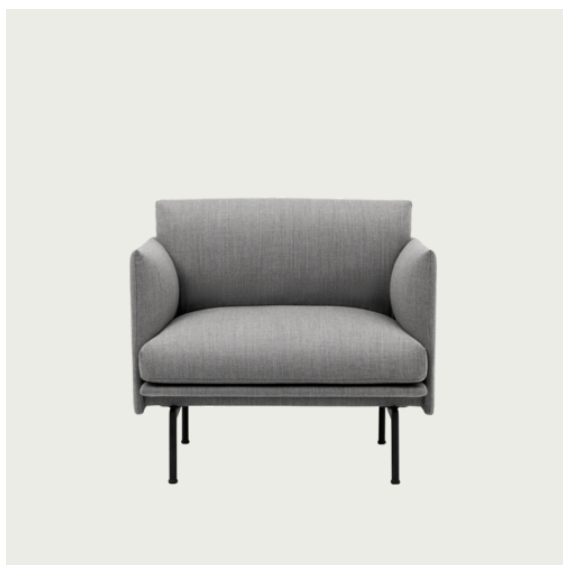

Shipper Colli 1
Gross Weight (kg) 29
Net Weight (kg) 24
Warranty Period 10 years

Item No.	Color	Contract Price	Lead Time
Made-To-Order			
26808	Remix - All Colors	SEK 16.765,70	6 weeks
26810	Canvas - All Colors	SEK 19.775,70	6 weeks
26809	Clara - All Colors	SEK 19.775,70	6 weeks
91322	Colline - All Colors	SEK 19.775,70	6 weeks
26802	Fiord - All Colors	SEK 19.775,70	6 weeks
26805	Steelcut - All Colors	SEK 19.775,70	6 weeks
26804	Steelcut Trio - All Colors	SEK 19.775,70	6 weeks
26806	Hallingdal - All Colors	SEK 22.355,70	6 weeks
26821	Balder - All Colors	SEK 22.785,70	6 weeks
91155	Beck - All Colors	SEK 22.785,70	8 weeks
68369	Clay - All Colors	SEK 22.785,70	6 weeks
26811	Divina - All Colors	SEK 22.785,70	6 weeks
26812	Divina MD - All Colors	SEK 22.785,70	6 weeks
26813	Divina Melange - All Colors	SEK 22.785,70	6 weeks
76184	Ecriture - All Colors	SEK 22.785,70	6 weeks
97500	Hearth - All Colors	SEK 22.785,70	8 weeks
91453	Planum - All Colors	SEK 22.785,70	6 weeks
26822	Twill Weave - All Colors	SEK 22.785,70	6 weeks
26820	Vidar - All Colors	SEK 22.785,70	6 weeks
Extras			
83061	Leather care set for Refine Leather	SEK 172,00	-