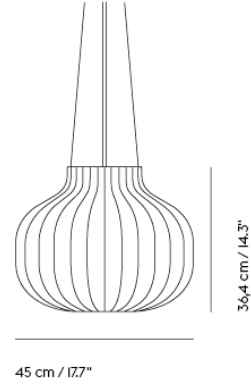

STRAND PENDANT LAMP / CLOSED Ø 45 CM / 17.7"

Shipper Colli 1
Gross Weight (kg) 4.29
Net Weight (kg) 2.1
Bulb included No
Warranty Period 5 years

Item No.	Color	Contract Price	Lead Time
Ready-To-Ship			
22368	White - Closed	SEK 5.202,10	-