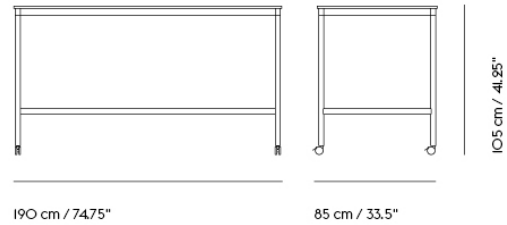

BASE HIGH TABLE / WITH CASTORS / 190 X 85 H: 105 CM / 74.8 X 33.5 H: 41.3"

Shipper Colli	2
Gross Weight (kg)	47
Net Weight (kg)	40.25
Base color options	Black or White
Warranty Period	10 years

Item No.	Color	Contract Price	Lead Time
Made-To-Order			
64314	Black Laminate/Plywood/Black	SEK 18.485,70	8 weeks
64378	Black Laminate/Plywood/White	SEK 18.485,70	8 weeks
64355	White Laminate/Plywood/Black	SEK 18.485,70	8 weeks
64417	White Laminate/Plywood/White	SEK 18.485,70	8 weeks
64330	Black Nanolaminate/Plywood/Black	SEK 24.505,70	8 weeks
64394	Black Nanolaminate/Plywood/White	SEK 24.505,70	8 weeks
64362	White Nanolaminate/Plywood/Black	SEK 24.505,70	8 weeks
64426	White Nanolaminate/Plywood/White	SEK 24.505,70	8 weeks
64338	Lacquered Oak Veneer/Plywood/Black	SEK 22.785,70	8 weeks
64402	Lacquered Oak Veneer/Plywood/White	SEK 22.785,70	8 weeks
64319	Black Linoleum/Plywood/Black	SEK 20.205,70	8 weeks
64383	Black Linoleum/Plywood/White	SEK 20.205,70	8 weeks