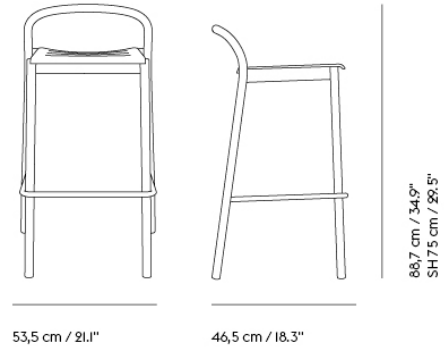

Shipper Colli	1
Gross Weight (kg)	12.7
Net Weight (kg)	9.5
Stacking Information	Linear Steel Bar Stool stacks up to 5 stools on the floor.
Warranty period	5 years

Item No.	Color	Contract Price	Lead Time
Ready-To-Ship			
31302	Anthracite Black	SEK 3.482,10	-
31305	Burnt Orange	SEK 3.482,10	-
31304	Dark Green	SEK 3.482,10	-
31359	Grey	SEK 3.482,10	-
31361	Pale Blue	SEK 3.482,10	-
Extras			
31601	Bar/Counter Seat Pad - Twitell - Dark Grey	SEK 403,30	-
31600	Bar/Counter Seat Pad - Twitell - Light Grey	SEK 403,30	-