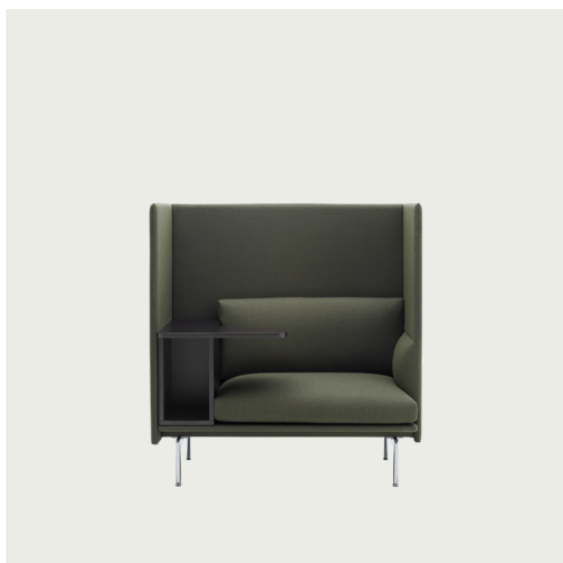

OUTLINE HIGHBACK WORK 100 / LEFT - POLISHED ALUMINUM BASE

Shipper Colli	1
Gross Weight (kg)	83
Net Weight (kg)	74
Please note	That this product features a table on the left-hand side when facing the product from the front.
Warranty Period	5 years

Item No.	Color	Contract Price	Lead Time
Made-To-Order			
68015	Remix - All Colors	SEK 39,985,70	6 weeks
68019	Canvas - All Colors	SEK 43,860,00	6 weeks
68017	Clara - All Colors	SEK 43,860,00	6 weeks
91378	Colline - All Colors	SEK 43,860,00	6 weeks
68003	Fiord - All Colors	SEK 43,860,00	6 weeks
68009	Steelcut - All Colors	SEK 43,860,00	6 weeks
68007	Steelcut Trio - All Colors	SEK 43,860,00	6 weeks
68011	Hallingdal - All Colors	SEK 46,865,70	6 weeks
68202	Balder - All Colors	SEK 48,155,70	6 weeks
85724	Beck - All Colors	SEK 48,155,70	8 weeks
68307	Clay - All Colors	SEK 48,155,70	6 weeks
68021	Divina - All Colors	SEK 48,155,70	6 weeks
68023	Divina MD - All Colors	SEK 48,155,70	6 weeks
68025	Divina Melange - All Colors	SEK 48,155,70	6 weeks
76240	Ecriture - All Colors	SEK 48,155,70	6 weeks
97552	Hearth - All Colors	SEK 48,155,70	8 weeks
91509	Planum - All Colors	SEK 48,155,70	6 weeks
68204	Twill Weave - All Colors	SEK 48,155,70	6 weeks
68039	Vidar - All Colors	SEK 48,155,70	6 weeks

Extras

83061	Leather care set for Refine Leather	SEK 172,00	-