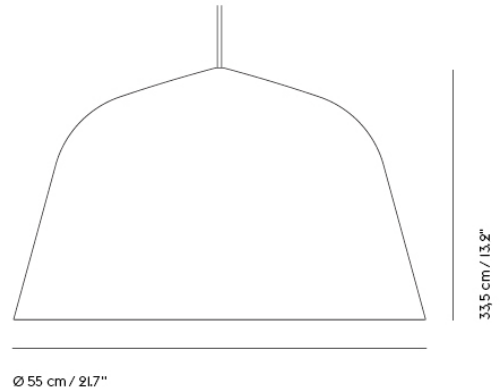

Shipper Colli 1
Gross Weight (kg) 5.585
Net Weight (kg) 2.7
Bulb included No
Warranty Period 5 years

Item No.	Color	Contract Price	Lead Time
Ready-To-Ship			
82270	Black	SEK 5.155,70	-
82274	Dusty Green	SEK 5.155,70	-
82271	Grey	SEK 5.155,70	-
82275	Light Blue	SEK 5.155,70	-
82273	Taupe	SEK 5.155,70	-
82272	White	SEK 5.155,70	-
Extras			
24050	Ceiling Cap - White	SEK 116,10	-