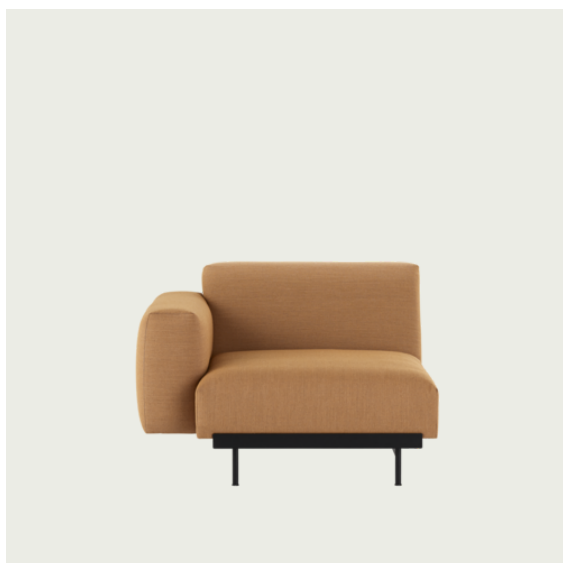

IN SITU MODULAR SOFA / LEFT ARMREST MODULE (A80)

Shipper Colli	1
Gross Weight (kg)	42.7
Net Weight (kg)	31.25
Please note	This product features an armrest on the left-hand side when facing the product from the front.
Please note	This variant is a Seating Module only and does not include a Frame Section.
Warranty Period	10 years

Item No.	Color	Contract Price	Lead Time
Ready-To-Ship			
41120-12	Clay 12	SEK 16.335,70	-
98862-240	Ecriture 240	SEK 16.335,70	-
Made-To-Order			
99033	Remix - All Colors	SEK 14.185,70	6 weeks
95550	Colline - All Colors	SEK 15.045,70	6 weeks
41138	Fiord - All Colors	SEK 15.045,70	6 weeks
95500	Re-wool - All Colors	SEK 15.045,70	6 weeks
98800	Sabi - All Colors	SEK 15.045,70	6 weeks
41147	Hallingdal - All Colors	SEK 15.905,70	6 weeks
99296	Beck - All Colors	SEK 16.335,70	8 weeks
41120	Clay - All Colors	SEK 16.335,70	6 weeks
41156	Divina - All Colors	SEK 16.335,70	6 weeks
41165	Divina MD - All Colors	SEK 16.335,70	6 weeks
41174	Divina Melange - All Colors	SEK 16.335,70	6 weeks
98862	Ecriture - All Colors	SEK 16.335,70	6 weeks
99230	Hearth - All Colors	SEK 16.335,70	8 weeks
76403	Planum - All Colors	SEK 16.335,70	6 weeks
95600	Twill Weave - All Colors	SEK 16.335,70	6 weeks
41183	Vidar - All Colors	SEK 16.335,70	6 weeks