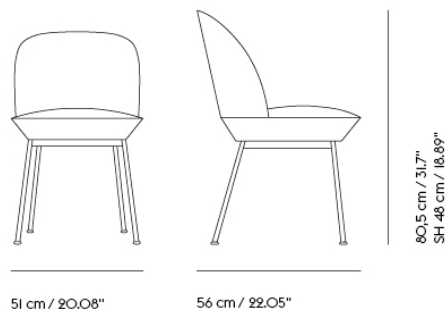

Shipper Colli	1
Gross Weight (kg)	13
Net Weight (kg)	9
Base color options	Chrome or Anthracite Black
Warranty Period	5 years

Item No.	Color	Contract Price	Lead Time
Made-To-Order			
14908	Clara - All Colors	SEK 6.703,70	4 weeks
30150	Colline - All Colors	SEK 6.703,70	4 weeks
14907	Fiord - All Colors	SEK 6.703,70	4 weeks
19512	Re-wool - All Colors	SEK 6.703,70	4 weeks
19492	Sabi - All Colors	SEK 6.703,70	4 weeks
14901	Steelcut - All Colors	SEK 6.703,70	4 weeks
14902	Steelcut Trio - All Colors	SEK 6.703,70	4 weeks
14903	Hallingdal - All Colors	SEK 7.305,70	4 weeks
14914	Still - All Colors	SEK 7.305,70	4 weeks
16687	Beck - All Colors	SEK 7.391,70	6 weeks
14638	Clay - All Colors	SEK 7.391,70	4 weeks
14904	Divina - All Colors	SEK 7.391,70	4 weeks
14910	Divina MD - All Colors	SEK 7.391,70	4 weeks
14911	Divina Melange - All Colors	SEK 7.391,70	4 weeks
59868	Ecriture - All Colors	SEK 7.391,70	4 weeks
16707	Hearth - All Colors	SEK 7.391,70	6 weeks
14921	Twill Weave - All Colors	SEK 7.391,70	4 weeks
14923	Vidar - All Colors	SEK 7.391,70	4 weeks
19532	Planum - All Colors	SEK 8.079,70	4 weeks

Extras