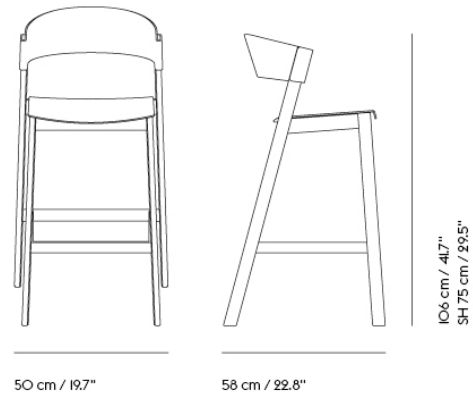

COVER BAR STOOL / WITH STEEL FOOT PROTECT - 75 CM / 29.5"

Shipper Colli	1
Gross Weight (kg)	9.38
Net Weight (kg)	6.48
Base color options	Black, Dark Beige, Green, Oak or Stained Dark Brown
Warranty Period	10 Years