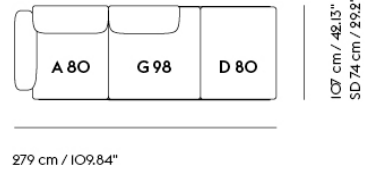

IN SITU MODULAR SOFA / 3-SEATER - CONFIGURATION 5

Shipper Colli 4
Gross Weight (kg) 128.4
Net Weight (kg) 94.5
Warranty Period 10 years

Item No.	Color	Contract Price	Lead Time
Ready-To-Ship			
41911	Frame and Module - Clay 12/Black	SEK 41.705,70	-
99822	Frame and Module - Ecriture 240/Black	SEK 41.705,70	-
Extras			
83061	Leather care set for Refine Leather	SEK 172,00	-