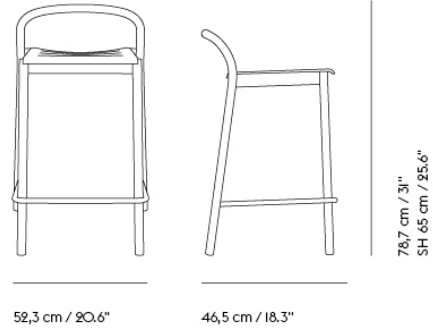

LINEAR STEEL COUNTER STOOL 65 CM / 25.6"

Shipper Colli	1
Gross Weight (kg)	12.1
Net Weight (kg)	8.9
Stacking Information	Linear Steel Counter Stool stacks up to 5 stools on the floor.
Warranty period	5 years

Item No.	Color	Contract Price	Lead Time
Ready-To-Ship			
31307	Anthracite Black	SEK 3.482,10	-
31310	Burnt Orange	SEK 3.482,10	-
31309	Dark Green	SEK 3.482,10	-
31360	Grey	SEK 3.482,10	-
31362	Pale Blue	SEK 3.482,10	-
Extras			
31601	Bar/Counter Seat Pad - Twitell - Dark Grey	SEK 403,30	-
31600	Bar/Counter Seat Pad - Twitell - Light Grey	SEK 403,30	-