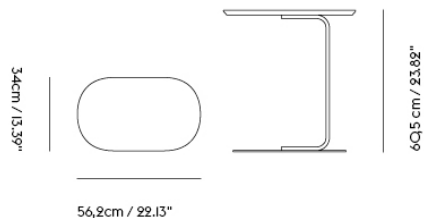

RELATE SIDE TABLE / H 60,5CM / 23.82"

Shipper Colli | 1
Gross Weight (kg) | 12.577
Net Weight (kg) | 11.5
Warranty Period | 5 Years

Item No.	Color	Contract Price	Lead Time
Ready-To-Ship			
13989	Oak Laminate/Black	SEK 4.037,70	-
13990	Oak Laminate/Off-White	SEK 4.037,70	-
13902	Black	SEK 3.693,70	-
13903	Blue-Grey	SEK 3.693,70	-
13898	Dark Green	SEK 3.693,70	-
13901	Off-White	SEK 3.693,70	-
13899	Solid Oak/Off-White	SEK 4.037,70	-
13900	Solid Smoked Oak/Black	SEK 4.037,70	-