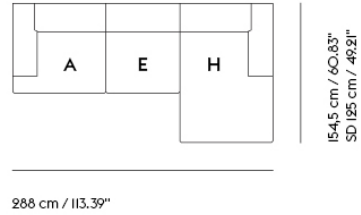

CONNECT SOFT MODULAR SOFA / 3-SEATER - CONFIGURATION 2

Shipper Colli 3
Gross Weight (kg) 159.2
Net Weight (kg) 122.8
Warranty Period 10 years

Item No.	Color	Contract Price	Lead Time
Made-To-Order			
96020	Re-wool 128	SEK 53,315,70	6 weeks
96021	Clay 12	SEK 58,475,70	6 weeks
Extras			
83061	Leather care set for Refine Leather	SEK 172,00	-