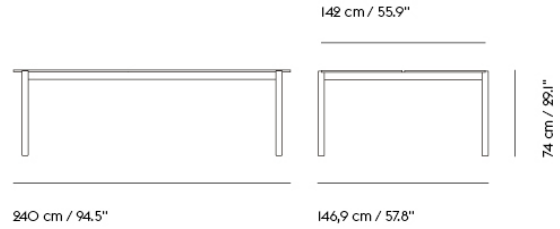

Shipper Colli 2
Gross Weight (kg) 75.007
Net Weight (kg) 63.71
Warranty Period 5 years

Item No.	Color	Contract Price	Lead Time
Ready-To-Ship			
59967	White Laminate/White ABS/Oak ***	SEK 20.205,70	-
50216	Black Nanolaminate/Black ABS/Black	SEK 24.935,70	-
59971	Black Nanolaminate/Black ABS/Oak	SEK 24.935,70	-
59966	Oak Veneer/Oak	SEK 21.495,70	-
50225	Black Lacquered Ash Veneer/Black	SEK 21.495,70	-