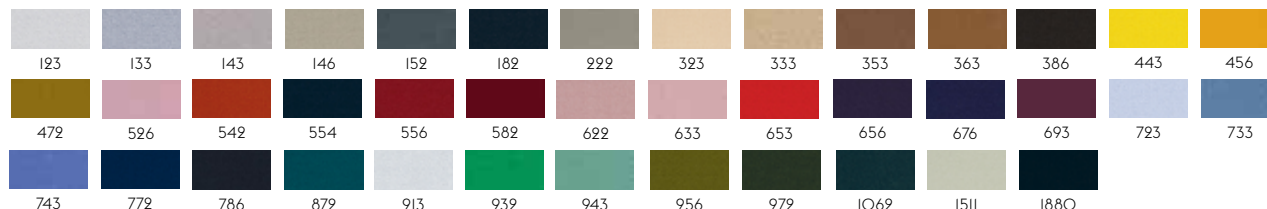

VANCOUVER BY ROSSINI DELLA QUERCIA

Designer: Gabriella Zecca
Composition: 52% cotton, 48% acrylic.
Durability: 40.000 Martindale / Lightfastness 4-5.

4

8 10 12 13 14

VIDAR BY KVADRAT

Designer: Raf Simons & Fanny Aronsen for Kvadrat.
Composition: 94% new wool, 6% nylon.
Durability: 100.000 Martindale / Lightfastness 6-7.
Sustainability: Natural fibres / Sustainable resource. Complies with Greenguard Gold Certification.

106