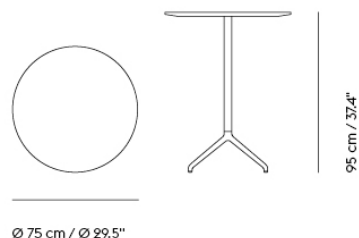

STILL CAFÉ TABLE / Ø 75 H: 95 CM / Ø 29.5 H: 37.4"

Shipper Colli	2
Gross Weight (kg)	17.5
Net Weight (kg)	12.648
Base color options	Black, White
Warranty Period	10 years

Item No.	Color	Contract Price	Lead Time
Ready-To-Ship			
65606	Black Nanolaminate/Anthracite Black	SEK 6.234,10	-
65605	Black Nanolaminate/White	SEK 6.234,10	-
65604	White Nanolaminate/Anthracite Black	SEK 6.234,10	-
65603	White Nanolaminate/White	SEK 6.234,10	-
Made-To-Order			
65546	Black Linoleum/Anthracite Black	SEK 6.234,10	6 weeks
65545	Black Linoleum/White	SEK 6.234,10	6 weeks