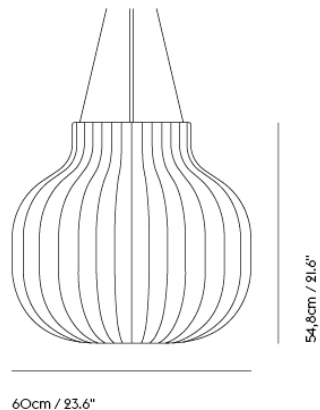

STRAND PENDANT LAMP / CLOSED - Ø 60 CM / 23.5"

Shipper Colli	1
Gross Weight (kg)	8.4
Net Weight (kg)	5.4
Bulb included	No
Warranty Period	5 years

Item No.	Color	Contract Price	Lead Time
Ready-To-Ship			
22453	White - Closed	SEK 6.922,10	-