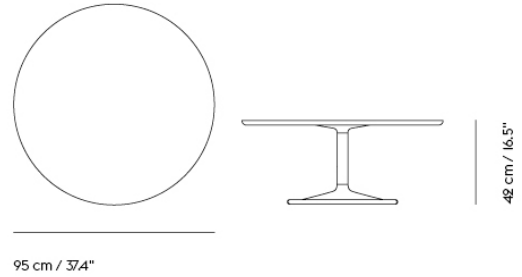

**SOFT COFFEE TABLE / Ø 95 H: 42 CM / Ø
37.4 H: 16.5"**

Shipper Colli	3
Gross Weight (kg)	27.823
Net Weight (kg)	22.467
Warranty period	5 years

Item No.	Color	Contract Price	Lead Time
Ready-To-Ship			
10766	Beige Green Laminate/Beige Green	SEK 8.556,10	-
10764	Black Nanolaminate/Black	SEK 9.025,70	-
10765	Grey Linoleum/Grey	SEK 8.556,10	-
10768	Dark Oiled Oak/Black	SEK 9.455,70	-
10767	Solid Oak/Grey	SEK 9.455,70	-