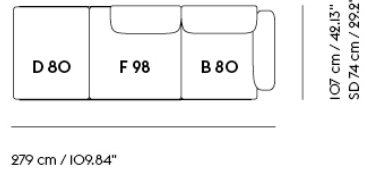

**IN SITU MODULAR SOFA / 3-SEATER -
CONFIGURATION 4**

Shipper Colli 4
Gross Weight (kg) 122.2
Net Weight (kg) 95.07
Warranty Period 10 years

Item No.	Color	Contract Price	Lead Time
Ready-To-Ship			
41910	Frame and Module - Clay 12/Black	SEK 41.705,70	-
99821	Frame and Module - Ecriture 240/Black	SEK 41.705,70	-
Extras			
83061	Leather care set for Refine Leather	SEK 172,00	-