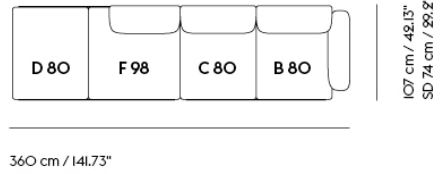

IN SITU MODULAR SOFA / 4-SEATER - CONFIGURATION 2

Shipper Colli 7
Gross Weight (kg) 168
Net Weight (kg) 131.72
Warranty Period 10 years

Item No.	Color	Contract Price	Lead Time
Ready-To-Ship			
41917	Frame and Module - Clay 12/Black	SEK 56.325,70	-
99828	Frame and Module - Ecriture 240/Black	SEK 56.325,70	-
Extras			
83061	Leather care set for Refine Leather	SEK 172,00	-