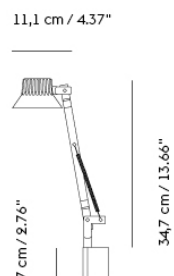

- Shipper Colli 2
- Gross Weight (kg) 0.84
- Net Weight (kg) 0.56
- Bulb included Dimmable, integrated, and non-user replaceable LED
- Warranty period 5 years

Item No.	Color	Contract Price	Lead Time
Ready-To-Ship			
14388	Black	SEK 3.263,70	-
14400	Brown Green	SEK 3.263,70	-