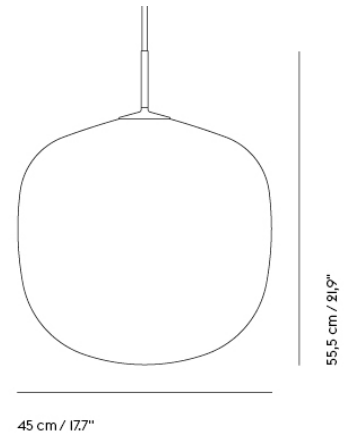

Shipper Colli	1
Gross Weight (kg)	8.5
Net Weight (kg)	4
Bulb included	No
Warranty Period	5 years

Item No.	Color	Contract Price	Lead Time
Ready-To-Ship			
22417	Black	SEK 5.804,10	-
22243	Deep Red	SEK 5.804,10	-
22421	Grey	SEK 5.804,10	-
22425	Orange	SEK 5.804,10	-
22413	White	SEK 5.804,10	-
Extras			
22542	Rime Cord Ø37 + Ø45 cm - Black (per linear meter)	SEK 69,00	-
22549	Rime Cord Ø37 + Ø45 cm - Deep Red (per linear meter)	SEK 69,00	-
22545	Rime Cord Ø37 + Ø45 cm - Grey (per linear meter)	SEK 69,00	-
22546	Rime Cord Ø37 + Ø45 cm - Orange (per linear meter)	SEK 69,00	-
22543	Rime Cord Ø37 + Ø45 cm - White (per linear meter)	SEK 69,00	-