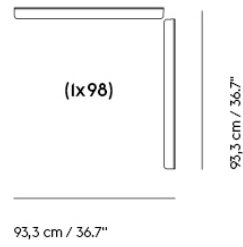

IN SITU MODULAR SOFA / CORNER FRAME SECTION (1 X 98)

Shipper Colli 1
Gross Weight (kg) 10.8
Net Weight (kg) 8.56
Warranty Period 10 years

Item No.	Color	Contract Price	Lead Time
Ready-To-Ship			
41563	Black - 1 x 98 Corner	SEK 1.848,10	-