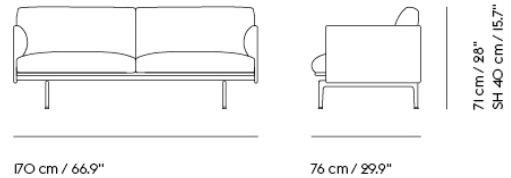

OUTLINE STUDIO SOFA / 170 CM / 66.9" - BLACK BASE

Shipper Colli	1
Gross Weight (kg)	64
Net Weight (kg)	50
Warranty Period	10 years

Item No.	Color	Contract Price	Lead Time
Made-To-Order			
69296	Remix - All Colors	SEK 26.225,70	6 weeks
69298	Canvas - All Colors	SEK 30.095,70	6 weeks
69297	Clara - All Colors	SEK 30.095,70	6 weeks
91386	Colline - All Colors	SEK 30.095,70	6 weeks
69290	Fiord - All Colors	SEK 30.095,70	6 weeks
69293	Steelcut - All Colors	SEK 30.095,70	6 weeks
69292	Steelcut Trio - All Colors	SEK 30.095,70	6 weeks
69294	Hallingdal - All Colors	SEK 32.675,70	6 weeks
69309	Balder - All Colors	SEK 34.395,70	6 weeks
85732	Beck - All Colors	SEK 34.395,70	8 weeks
68371	Clay - All Colors	SEK 34.395,70	6 weeks
69299	Divina - All Colors	SEK 34.395,70	6 weeks
69300	Divina MD - All Colors	SEK 34.395,70	6 weeks
69301	Divina Melange - All Colors	SEK 34.395,70	6 weeks
76248	Ecriture - All Colors	SEK 34.395,70	6 weeks
97560	Hearth - All Colors	SEK 34.395,70	8 weeks
91517	Planum - All Colors	SEK 34.395,70	6 weeks
69310	Twill Weave - All Colors	SEK 34.395,70	6 weeks
69308	Vidar - All Colors	SEK 34.395,70	6 weeks
Extras			
83061	Leather care set for Refine Leather	SEK 172,00	-