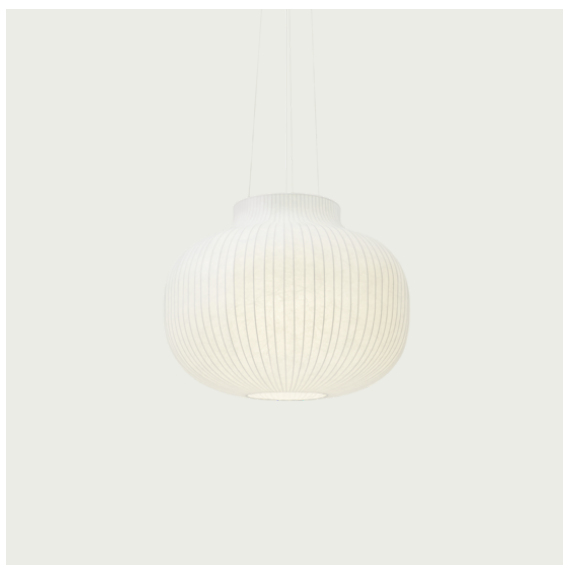

STRAND PENDANT LAMP / CLOSED - Ø 80 CM / 31.5"

Shipper Colli	1
Gross Weight (kg)	11.05
Net Weight (kg)	6.35
Bulb included	No
Warranty Period	5 years

Item No.	Color	Contract Price	Lead Time
Ready-To-Ship			
22454	White - Closed	SEK 8.642,10	-