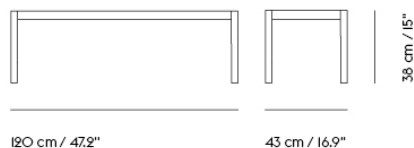

WORKSHOP COFFEE TABLE / 120 X 43 CM / 47.2" X 16.9"

Shipper Colli	1
Gross Weight (kg)	10.5
Net Weight (kg)	8.46
Warranty Period	5 years

Item No.	Color	Contract Price	Lead Time
Ready-To-Ship			
26055	Black	SEK 5.546,10	-
26054	Oak Veneer/Oak	SEK 5.546,10	-
26061	Black Linoleum/Black	SEK 5.460,10	-
26060	Warm Grey Linoleum/Oak	SEK 5.460,10	-