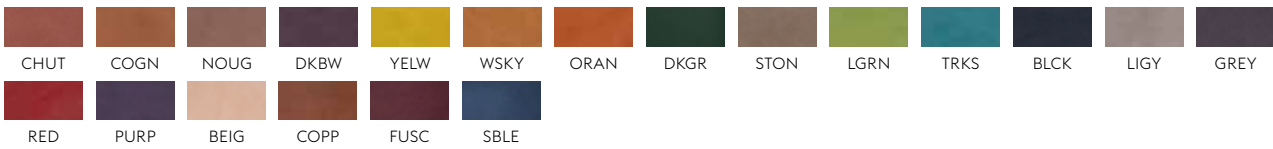

MATERIAL TEXTURES

At Muuto, we use an expanded breadth of materials to express our ideas of new perspectives on Scandinavian design. Working with leading suppliers across the world, we strive to use materials that embody our quality standards to provide designs that'll pass the test of time and bring a modern touch to any space at one and the same time. Explore the various textures of materials that are used throughout the Muuto universe.