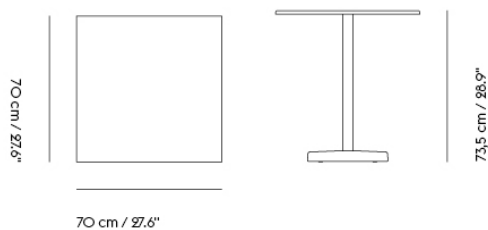

LINEAR STEEL CAFÉ TABLE / 70 X 70 H: 73 CM / 27.6 X 27.6 H: 28.7"

Shipper Colli	3
Gross Weight (kg)	28.704
Net Weight (kg)	26.2
Warranty Period	10 years

Item No.	Color	Contract Price	Lead Time
Ready-To-Ship			
31190	Anthracite Black	SEK 6.015,70	-
31193	Burnt Orange	SEK 6.015,70	-
31192	Dark Green	SEK 6.015,70	-
31191	Grey	SEK 6.015,70	-
31194	Pale Blue	SEK 6.015,70	-