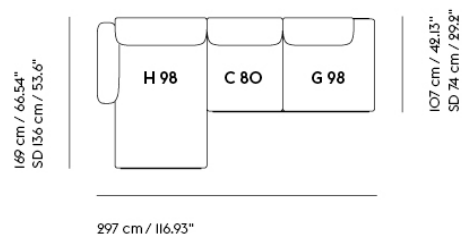

IN SITU MODULAR SOFA / 3-SEATER - CONFIGURATION 9

Shipper Colli	6
Gross Weight (kg)	167
Net Weight (kg)	128.5
Warranty Period	10 years

Item No.	Color	Contract Price	Lead Time
Ready-To-Ship			
41915	Frame and Module - Clay 12/Black	SEK 53,315,70	-
99826	Frame and Module - Ecriture 240/Black	SEK 53,315,70	-
Extras			
83061	Leather care set for Refine Leather	SEK 172,00	-