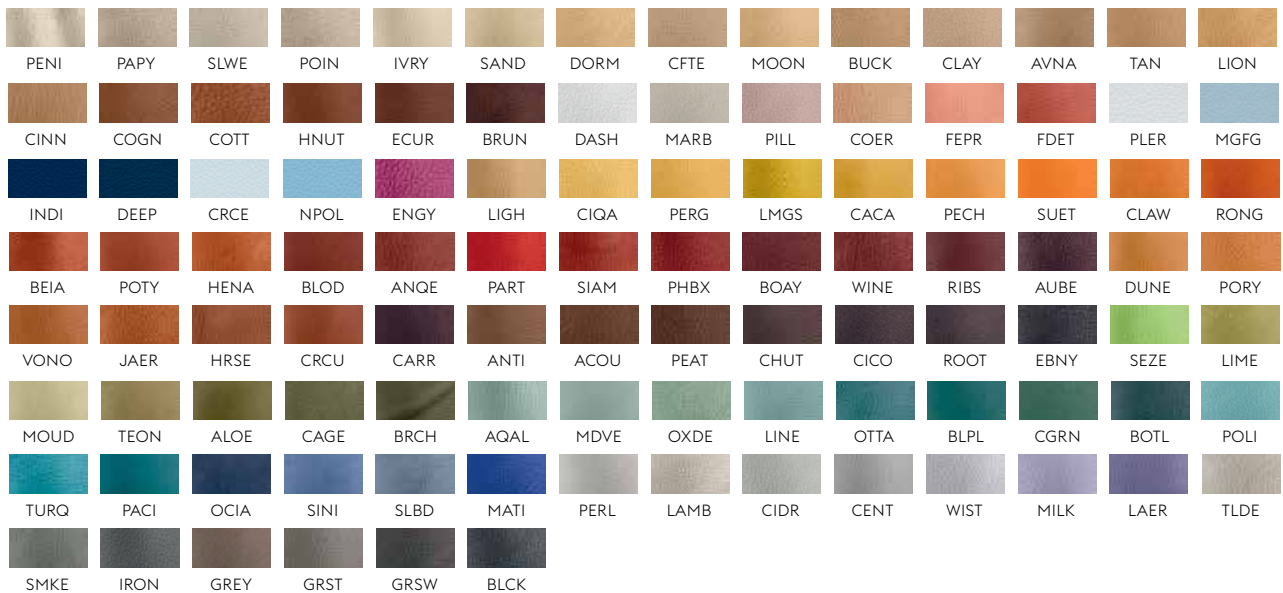

LEATHER OPTIONS

At Muuto, we work with some of the leading European leather suppliers to ensure that the leather used for our designs is always of the highest possible standard. Our leather options range from the Refine Leather, a modern and sleek full-grain leather with a soft touch, over Easy Leather, a lightly buffed natural grain leather with a soft and waxy feel along with a matte look, to our Endure Leather, a pliable and extremely durable semi-aniline leather ideal for hard contract environments.

ALLURE LEATHER

Soft nubuck aniline leather from European raw hides, known for its exclusive appeal and soft, velvety feel. The leather is dyed through, chrome tanned and produced without the use of PCP and CFC which can be damaging to the environment.

EASY LEATHER

Lightly Buffed Natural Grain Leather
Raw material: Designed and processed in Italy. The leather is dyed through, chrome tanned and finishing is with resins and pigments.

ZINC

ENDURE LEATHER

Semi-aniline leather with high durability, making it ideal for contract environments.
Raw material: Leather from Scandinavian raw hides.
The leather is dyed through a chrome free tanning process. Also available in custom colors in a minimum of 1 hide.