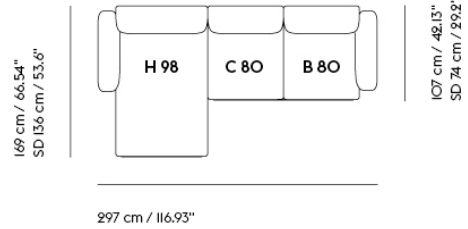

**IN SITU MODULAR SOFA / 3-SEATER -
CONFIGURATION 7**

Shipper Colli 6
Gross Weight (kg) 171.9
Net Weight (kg) 133.22
Warranty Period 10 years

Item No.	Color	Contract Price	Lead Time
Ready-To-Ship			
41913	Frame and Module - Clay I2/Black	SEK 55,465,70	-
99824	Frame and Module - Ecriture 240/Black	SEK 55,465,70	-
Extras			
83061	Leather care set for Refine Leather	SEK 172,00	-