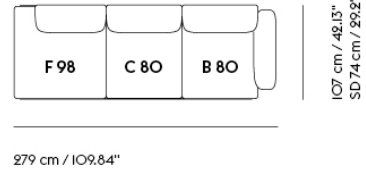

IN SITU MODULAR SOFA / 3-SEATER - CONFIGURATION 2

Shipper Colli 4
Gross Weight (kg) 134.3
Net Weight (kg) 106.7
Warranty Period 10 years

Item No.	Color	Contract Price	Lead Time
Ready-To-Ship			
41908	Frame and Module - Clay 12/Black	SEK 46,865,70	-
99819	Frame and Module - Ecriture 240/Black	SEK 46,865,70	-
Extras			
83061	Leather care set for Refine Leather	SEK 172,00	-