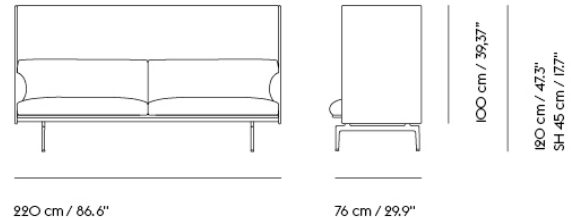

OUTLINE HIGHBACK SOFA 100 / 3-SEATER - POLISHED ALUMINUM BASE - SH: 45 CM / 17.7"

Shipper Colli	1
Gross Weight (kg)	75
Net Weight (kg)	69
Additional Information	Please note that the highback height for this product is 100 cm / 39.4"
Warranty Period	10 years

Item No.	Color	Contract Price	Lead Time
Made-To-Order			
69738	Remix - All Colors	SEK 42.135,70	6 weeks
69740	Canvas - All Colors	SEK 46.865,70	6 weeks
69739	Clara - All Colors	SEK 46.865,70	6 weeks
91406	Colline - All Colors	SEK 46.865,70	6 weeks
69732	Fiord - All Colors	SEK 46.865,70	6 weeks
69735	Steelcut - All Colors	SEK 46.865,70	6 weeks
69734	Steelcut Trio - All Colors	SEK 46.865,70	6 weeks
69736	Hallingdal - All Colors	SEK 49.445,70	6 weeks
69772	Balder - All Colors	SEK 52.885,70	6 weeks
85750	Beck - All Colors	SEK 52.885,70	8 weeks
68299	Clay - All Colors	SEK 52.885,70	6 weeks
69741	Divina - All Colors	SEK 52.885,70	6 weeks
69742	Divina MD - All Colors	SEK 52.885,70	6 weeks
69743	Divina Melange - All Colors	SEK 52.885,70	6 weeks
76268	Ecriture - All Colors	SEK 52.885,70	6 weeks
97580	Hearth - All Colors	SEK 52.885,70	8 weeks
91537	Planum - All Colors	SEK 52.885,70	6 weeks
69773	Twill Weave - All Colors	SEK 52.885,70	6 weeks
69750	Vidar - All Colors	SEK 52.885,70	6 weeks

Extras

83061	Leather care set for Refine Leather	SEK 172,00	-