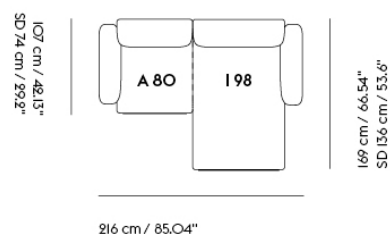

IN SITU MODULAR SOFA / 2-SEATER - CONFIGURATION 4

Shipper Colli	5
Gross Weight (kg)	133.8
Net Weight (kg)	103.21
Warranty Period	10 years

Item No.	Color	Contract Price	Lead Time
Ready-To-Ship			
41903	Frame and Module - Clay 12/Black	SEK 41.705,70	-
99814	Frame and Module - Ecriture 240/Black	SEK 41.705,70	-
Extras			
83061	Leather care set for Refine Leather	SEK 172,00	-