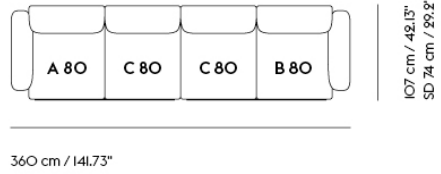

IN SITU MODULAR SOFA / 4-SEATER - CONFIGURATION I

Shipper Colli 7
Gross Weight (kg) 191.2
Net Weight (kg) 147.5
Warranty Period 10 years

Item No.	Color	Contract Price	Lead Time
Ready-To-Ship			
41916	Frame and Module - Clay 12/Black	SEK 63.635,70	-
99827	Frame and Module - Ecriture 240/Black	SEK 63.635,70	-
Extras			
83061	Leather care set for Refine Leather	SEK 172,00	-