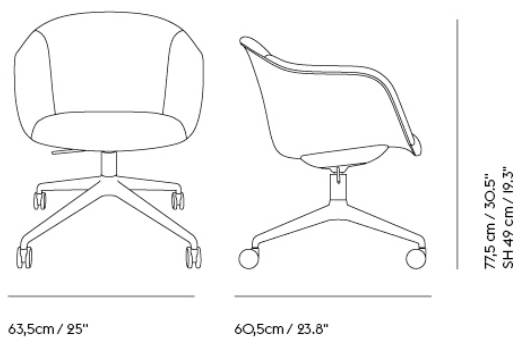

FIBER SOFT ARMCHAIR SWIVEL BASE W. CASTORS AND TILT

Shipper Colli	1
Gross Weight (kg)	18.841
Net Weight (kg)	15.341
Base color options	Anthracite Black or Grey
Warranty Period	10 years

Item No.	Color	Contract Price	Lead Time
Made-To-Order			
16301	Remix - All Colors	SEK 9.025,70	4 weeks
16306	Canvas - All Colors	SEK 10.315,70	4 weeks
16305	Clara - All Colors	SEK 10.315,70	4 weeks
16578	Fiord - All Colors	SEK 10.315,70	4 weeks
16590	Hero - All Colors	SEK 10.315,70	4 weeks
16313	Re-wool - All Colors	SEK 10.315,70	4 weeks
16251	Sabi - All Colors	SEK 10.315,70	4 weeks
16303	Steelcut - All Colors	SEK 10.315,70	4 weeks
16304	Steelcut Trio - All Colors	SEK 10.315,70	4 weeks
16312	Balder - All Colors	SEK 11.175,70	4 weeks
13792	Beck - All Colors	SEK 11.175,70	6 weeks
16302	Clay - All Colors	SEK 11.175,70	4 weeks
16308	Divina - All Colors	SEK 11.175,70	4 weeks
16309	Divina MD - All Colors	SEK 11.175,70	4 weeks
16310	Divina Melange - All Colors	SEK 11.175,70	4 weeks
16566	Ecriture - All Colors	SEK 11.175,70	4 weeks
16307	Hallingdal - All Colors	SEK 11.175,70	4 weeks
14550	Hearth - All Colors	SEK 11.175,70	6 weeks
16259	Planum - All Colors	SEK 11.175,70	4 weeks
16311	Twill Weave - All Colors	SEK 11.175,70	4 weeks
16574	Vidar - All Colors	SEK 11.175,70	4 weeks