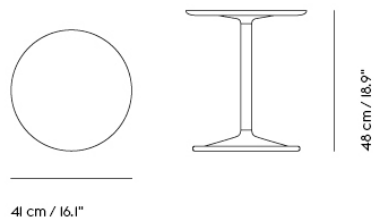

SOFT SIDE TABLE / Ø 41 H: 48 CM / Ø 16.1" H: 18.9"

Shipper Colli	2
Gross Weight (kg)	8.873
Net Weight (kg)	7.158
Warranty period	10 years

Item No.	Color	Contract Price	Lead Time
Ready-To-Ship			
10788	Beige Green Laminate/Beige Green	SEK 3.482,10	-
13952	Dusty Green Laminate/Dusty Green ***	SEK 3.482,10	-
13953	Orange Laminate/Orange	SEK 3.482,10	-
13950	Black Nanolaminate/Black	SEK 3.482,10	-
10784	Grey Linoleum/Grey	SEK 3.482,10	-
13955	Oiled Smoked Oak/Black	SEK 4.037,70	-
10778	Solid Oak/Grey	SEK 4.037,70	-