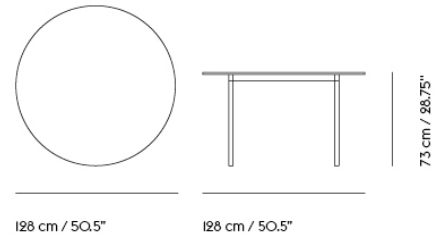

Shipper Colli	2
Gross Weight (kg)	23.5
Net Weight (kg)	18.75
Base color options	Black or White
Warranty Period	10 years

Item No.	Color	Contract Price	Lead Time
Made-To-Order			
64108	Black Laminate/Plywood/Black	SEK 10.315,70	6 weeks
64107	Black Laminate/Plywood/White	SEK 10.315,70	6 weeks
64106	White Laminate/Plywood/Black	SEK 10.315,70	6 weeks
64105	White Laminate/Plywood/White	SEK 10.315,70	6 weeks
64116	Black Nanolaminate/Plywood/Black	SEK 14.185,70	6 weeks
64115	Black Nanolaminate/Plywood/White	SEK 14.185,70	6 weeks
64114	White Nanolaminate/Plywood/Black	SEK 14.185,70	6 weeks
64113	White Nanolaminate/Plywood/White	SEK 14.185,70	6 weeks
64799	Lacquered Oak Veneer/Plywood/Black	SEK 12.895,70	6 weeks
64798	Lacquered Oak Veneer/Plywood/White	SEK 12.895,70	6 weeks
64110	Black Linoleum/Plywood/Black	SEK 12.465,70	6 weeks
64109	Black Linoleum/Plywood/White	SEK 12.465,70	6 weeks
Extras			
70721	Adjustable Feet for Base Table - Set of 4		-