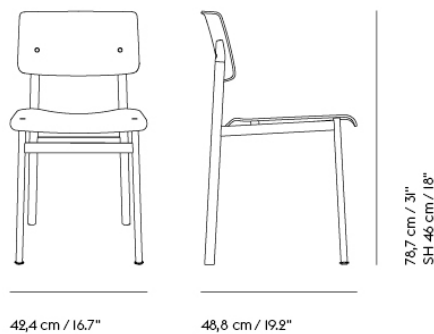

Shipper Colli	1
Gross Weight (kg)	15
Net Weight (kg)	6.6
Base color options	Black, Deep Red, Dusty Green or Grey
Warranty Period	10 years

Item No.	Color	Contract Price	Lead Time
Ready-To-Ship			
30205	Black/Black	SEK 3.482,10	-
30201	Oak/Black	SEK 3.482,10	-
30251	Oak/Deep Red	SEK 3.482,10	-
30204	Oak/Dusty Green	SEK 3.482,10	-
30252	Oak/Grey	SEK 3.482,10	-
30266	Stained Dark Brown/Black	SEK 3.482,10	-
Made-To-Order			
30253	Stained Dark Brown/Grey	SEK 3.482,10	>MOQ: 4 7 weeks
40005	Remix - Black/Black	SEK 4.772,10	>MOQ: 4 7 weeks
40001	Remix - Black/Oak	SEK 4.772,10	>MOQ: 4 7 weeks
40006	Remix - Black/Stained Dark Brown	SEK 4.772,10	>MOQ: 4 7 weeks
34560	Remix - Deep Red/Oak	SEK 4.772,10	>MOQ: 4 7 weeks
40004	Remix - Dusty Green/Oak	SEK 4.772,10	>MOQ: 4 7 weeks
34450	Remix - Grey/Oak	SEK 4.772,10	>MOQ: 4 7 weeks
34667	Remix - Grey/Stained Dark Brown	SEK 4.772,10	>MOQ: 4 7 weeks
40085	Canvas - Black/Black	SEK 5.116,10	>MOQ: 4 7 weeks
40081	Canvas - Black/Oak	SEK 5.116,10	>MOQ: 4 7 weeks
40086	Canvas - Black/Stained Dark Brown	SEK 5.116,10	>MOQ: 4 7 weeks
34568	Canvas - Deep Red/Oak	SEK 5.116,10	>MOQ: 4 7 weeks
40084	Canvas - Dusty Green/Oak	SEK 5.116,10	>MOQ: 4 7 weeks
34458	Canvas - Grey/Oak	SEK 5.116,10	>MOQ: 4 7 weeks