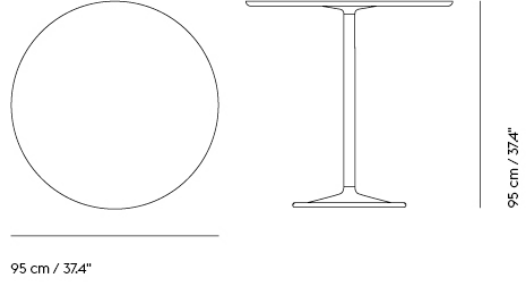

SOFT TABLE / Ø 95 H: 95 CM / Ø 37.4 H: 37.4"

Shipper Colli	3
Gross Weight (kg)	28.623
Net Weight (kg)	23.197
Warranty period	5 years

Item No.	Color	Contract Price	Lead Time
Ready-To-Ship			
14106	Beige Green Laminate/Beige Green	SEK 9.455,70	-
14104	Black Nanolaminate/Black	SEK 9.885,70	-
14105	Grey Linoleum/Grey	SEK 9.455,70	-
14108	Dark Oiled Oak/Black	SEK 10.315,70	-
14107	Solid Oak/Grey	SEK 10.315,70	-