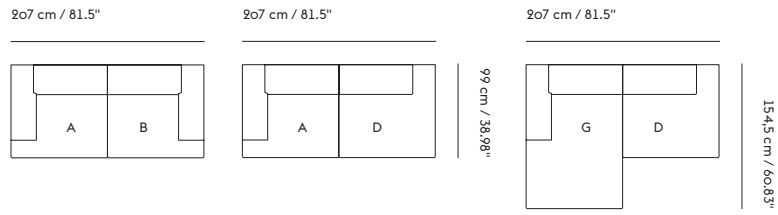

INSPIRATION FOR YOUR CONFIGURATION

2-seater Configurations

3-seater Configurations