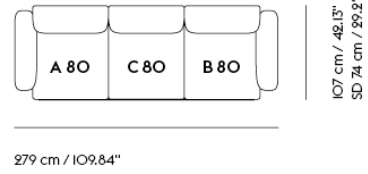

**IN SITU MODULAR SOFA / 3-SEATER -
CONFIGURATION I**

Shipper Colli 4
Gross Weight (kg) 145.5
Net Weight (kg) 110.95
Warranty Period 10 years

Item No.	Color	Contract Price	Lead Time
Ready-To-Ship			
41907	Frame and Module - Clay 12/Black	SEK 49,875,70	-
99818	Frame and Module - Ecriture 240/Black	SEK 49,875,70	-
Extras			
83061	Leather care set for Refine Leather	SEK 172,00	-