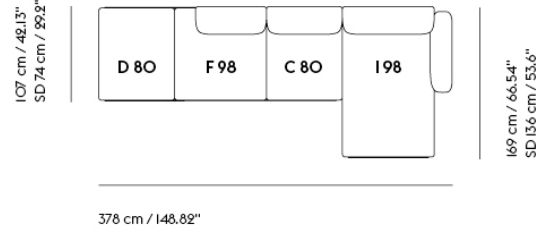

IN SITU MODULAR SOFA / 4-SEATER - CONFIGURATION 4

Shipper Colli 7
Gross Weight (kg) 186.8
Net Weight (kg) 147.55
Warranty Period 10 years

Item No.	Color	Contract Price	Lead Time
Ready-To-Ship			
41919	Frame and Module - Clay 12/Black	SEK 61.915,70	-
99830	Frame and Module - Ecriture 240/Black	SEK 61.915,70	-
Extras			
83061	Leather care set for Refine Leather	SEK 172,00	-