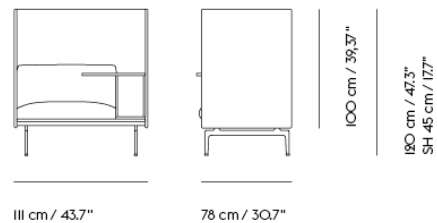

OUTLINE HIGHBACK WORK 100 / RIGHT - BLACK BASE - SH: 45 CM / 17.7"

Shipper Colli	1
Gross Weight (kg)	83
Net Weight (kg)	74
Please note	That this product features a table on the right-hand side when facing the product from the front.
Warranty Period	5 years

Item No.	Color	Contract Price	Lead Time
Made-To-Order			
73228	Remix - All Colors	SEK 38.265,70	6 weeks
73232	Canvas - All Colors	SEK 42.135,70	6 weeks
73230	Clara - All Colors	SEK 42.135,70	6 weeks
91413	Colline - All Colors	SEK 42.135,70	6 weeks
73216	Fiord - All Colors	SEK 42.135,70	6 weeks
73222	Steelcut - All Colors	SEK 42.135,70	6 weeks
73220	Steelcut Trio - All Colors	SEK 42.135,70	6 weeks
73224	Hallingdal - All Colors	SEK 45.145,70	6 weeks
73254	Balder - All Colors	SEK 46.435,70	6 weeks
85757	Beck - All Colors	SEK 46.435,70	8 weeks
68358	Clay - All Colors	SEK 46.435,70	6 weeks
73234	Divina - All Colors	SEK 46.435,70	6 weeks
73236	Divina MD - All Colors	SEK 46.435,70	6 weeks
73238	Divina Melange - All Colors	SEK 46.435,70	6 weeks
76275	Ecriture - All Colors	SEK 46.435,70	6 weeks
97587	Hearth - All Colors	SEK 46.435,70	8 weeks
91544	Planum - All Colors	SEK 46.435,70	6 weeks
73256	Twill Weave - All Colors	SEK 46.435,70	6 weeks
73252	Vidar - All Colors	SEK 46.435,70	6 weeks

Extras

83061	Leather care set for Refine Leather	SEK 172,00	-