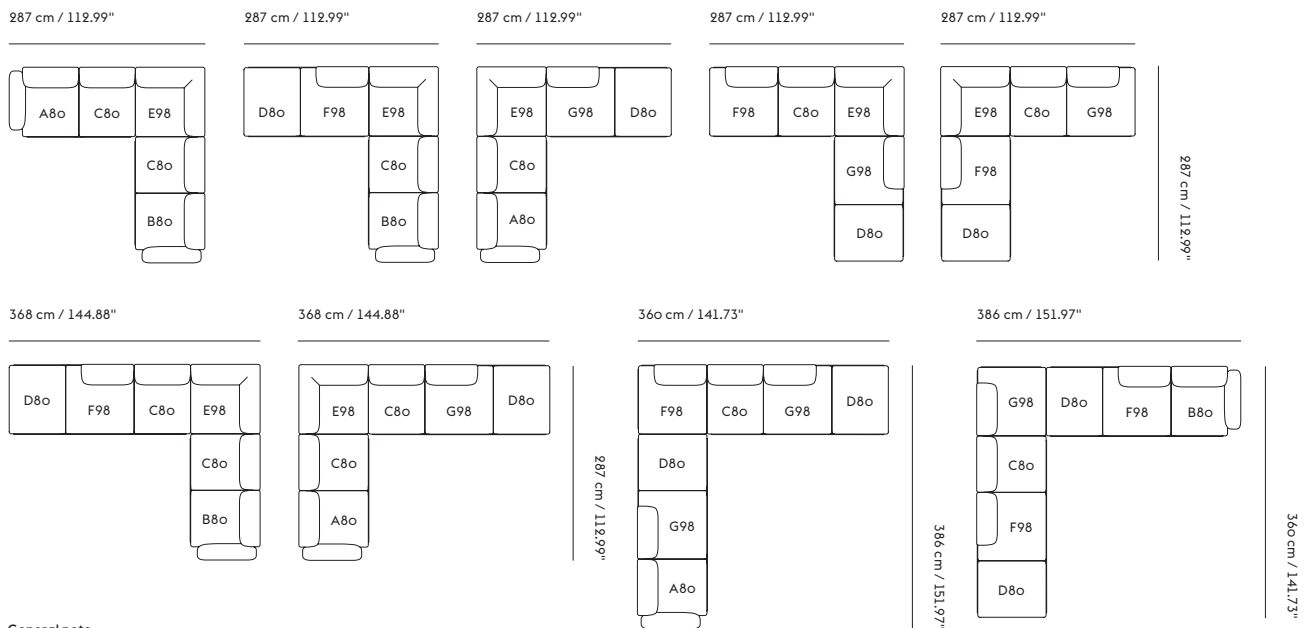

INSPIRATION FOR YOUR CONFIGURATION

2-seater Configurations

3-seater Configurations

4-seater Configurations

Corner Configurations

General note

The total dimensions of the configurations are indicative and can vary depending on how close the modules are placed as well as how many modules are combined.