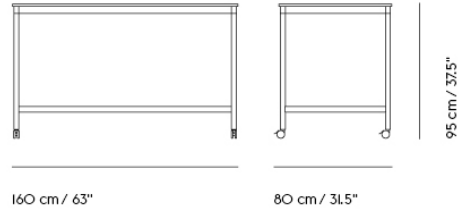

BASE HIGH TABLE / WITH CASTORS / 160 X 80 H: 95 CM / 63 X 31.5 H: 37.4"

Shipper Colli	2
Gross Weight (kg)	35.4
Net Weight (kg)	29.67
Base color options	Black or White
Warranty Period	10 years

Item No.	Color	Contract Price	Lead Time
Made-To-Order			
64311	Black Laminate/Plywood/Black	SEK 18.055,70	8 weeks
64375	Black Laminate/Plywood/White	SEK 18.055,70	8 weeks
64351	White Laminate/Plywood/Black	SEK 18.055,70	8 weeks
64414	White Laminate/Plywood/White	SEK 18.055,70	8 weeks
64327	Black Nanolaminate/Plywood/Black	SEK 21.495,70	8 weeks
64391	Black Nanolaminate/Plywood/White	SEK 21.495,70	8 weeks
64359	White Nanolaminate/Plywood/Black	SEK 21.495,70	8 weeks
64423	White Nanolaminate/Plywood/White	SEK 21.495,70	8 weeks
64335	Lacquered Oak Veneer/Plywood/Black	SEK 20.205,70	8 weeks
64399	Lacquered Oak Veneer/Plywood/White	SEK 20.205,70	8 weeks
64318	Black Linoleum/Plywood/Black	SEK 19.775,70	8 weeks
64382	Black Linoleum/Plywood/White	SEK 19.775,70	8 weeks