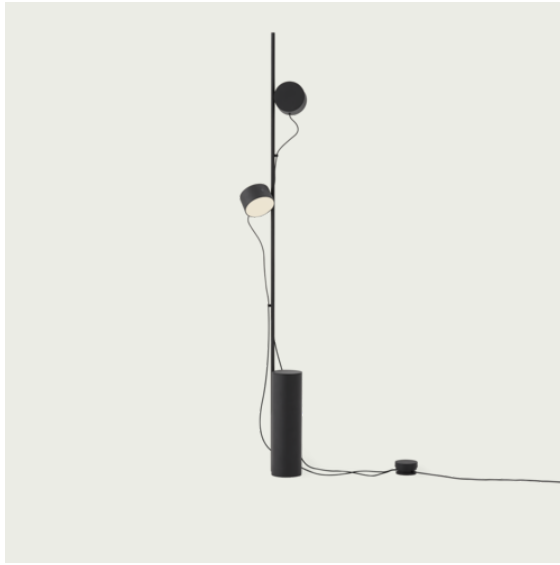

- Shipper Colli 1
- Gross Weight (kg) 12.5
- Net Weight (kg) 10.2
- Bulb included Yes. Integrated non-replaceable LED
- Warranty Period 5 years

Item No.	Color	Contract Price	Lead Time
Ready-To-Ship			
22600	Black	SEK 6.015,70	-
Extras			
22554	Brown Green - Extra Cable Drops		-
22617	Extra Lighting Unit - Brown Green		-
22386	Extra Cable Drops - Black	SEK 270,90	-
22602	Extra Lighting Unit - Black	SEK 2.192,10	-