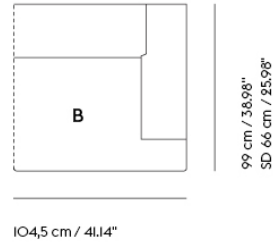

CONNECT SOFT MODULAR SOFA / RIGHT ARMREST (B)

Shipper Colli	1
Gross Weight (kg)	50
Net Weight (kg)	38.3
Please note	This product features an armrest on the right-hand side when facing the product from the front
Warranty Period	10 years

Item No.	Color	Contract Price	Lead Time
Ready-To-Ship			
94510-128	Re-wool I28	SEK 17.625,70	-
94618-12	Clay I2	SEK 18.485,70	-
Made-To-Order			
94519	Remix - All Colors	SEK 14.615,70	6 weeks
94564	Canvas - All Colors	SEK 17.625,70	6 weeks
94573	Clara - All Colors	SEK 17.625,70	6 weeks
94537	Fiord - All Colors	SEK 17.625,70	6 weeks
94510	Re-wool - All Colors	SEK 17.625,70	6 weeks
98823	Sabi - All Colors	SEK 17.625,70	6 weeks
94546	Steelcut - All Colors	SEK 17.625,70	6 weeks
94555	Steelcut Trio - All Colors	SEK 17.625,70	6 weeks
94582	Hallingdal - All Colors	SEK 18.055,70	6 weeks
94501	Balder - All Colors	SEK 18.485,70	6 weeks
99441	Beck - All Colors	SEK 18.485,70	8 weeks
94618	Clay - All Colors	SEK 18.485,70	6 weeks
94591	Divina - All Colors	SEK 18.485,70	6 weeks
94600	Divina MD - All Colors	SEK 18.485,70	6 weeks
94609	Divina Melange - All Colors	SEK 18.485,70	6 weeks
98843	Ecriture - All Colors	SEK 18.485,70	6 weeks
66701	Hearth - All Colors	SEK 18.485,70	8 weeks
76415	Planum - All Colors	SEK 18.485,70	6 weeks