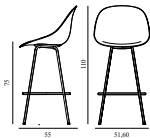

Mat Bar Chair 75 cm Full Upholstery Black Steel

Colli: 1
Size & Weight: H: 110 x W: 51,6 x D: 55 x SH: 75 cm - 5,7 kg
Packing: Brown Box - H: 112 x L: 54,5 x D: 52 cm
Material: Shell: Hemp Fibers. Legs: Powder Coated Steel. Upholstery: See price groups
Production time: 8 weeks

713551 Group 1	SEK	<i>Contract Price</i> 6.400,00
713552 Group 2	SEK	<i>Contract Price</i> 6.512,00
713553 Group 3	SEK	<i>Contract Price</i> 6.972,00
713554 Group 4	SEK	<i>Contract Price</i> 7.028,00
713555 Group 5	SEK	<i>Contract Price</i> 7.372,00
713556 Group 6	SEK	<i>Contract Price</i> 8.340,00
713557 Group 7	SEK	<i>Contract Price</i> 8.684,00