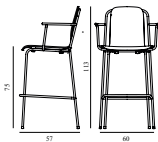

STUDIO BAR CHAIR 75 CM FULL UPHOLSTERY STEEL

Design: Simon Legald, 2020
Duty Code: 9401710000
Made in: Lithuania
Price Groups: 1) Oceanic, Aquarius
2) Synergy, Remix, Main Line Flax
3) Yoredale, Canvas
4) Steelcut Trio, City Velvet
5) Hallingdal, Fiord, Divina Melange, Divina MD, Divina
6) Zero, Vidar
7) Ultra Leather, Elle

Studio Bar Chair 75 cm Full Upholstery Black Steel		
Colli:	1	
Size & Weight:	H: 113 x W: 52 x D: 57 x SH: 75 cm - 7,9 kg	
Packing:	Brown Box - H: 114,5 x L: 54 x D: 59 cm - 9,6 kg	
Material:	Shell: Lacquered Oak Veneer or Painted and Lacquered Ash Veneer and Full Upholstery, Legs: Powder Coated Steel, Upholstery: See price groups.	
Production time:	5 weeks	
711631 Group 1	SEK	<i>Contract Price</i> 5.484,00
711632 Group 2	SEK	<i>Contract Price</i> 5.600,00
711633 Group 3	SEK	<i>Contract Price</i> 6.056,00
711634 Group 4	SEK	<i>Contract Price</i> 6.172,00
711635 Group 5	SEK	<i>Contract Price</i> 6.512,00
711636 Group 6	SEK	<i>Contract Price</i> 7.540,00
711637 Group 7	SEK	<i>Contract Price</i> 7.884,00

STUDIO BAR ARMCHAIR 75 CM STEEL

Design: Simon Legald, 2020
Duty Code: 9401790000
Made in: Lithuania
Construction: Studio bar chair is made in molded oak veneer. Comes with a clear lacquer or in a painted version. Legs are made of powder coated steel tubes.

Studio Bar Armchair 75 cm Black Steel			
Colli:	1		
Size & Weight:	H: 113 x W: 60 x D: 57 x SH: 75 cm - 8,9 kg		
Packing:	Brown Box - H: 114,5 x L: 59 x D: 62 cm - 10,9 kg		
Material:	Shell: Lacquered or painted and lacquered oak veneer, Legs: Powder coated steel.		
Production time:	2 weeks		
			<i>Contract Price</i> SEK 4.284,00
601960 Oak	601961 Light Grey	601962 Brown	601963 Green
601964 Black