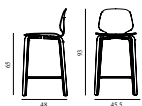

Maintenance: Clean with damp cloth.

My Chair Barstool 65 cm Oak	
Colli:	1
Size & Weight:	H: 93 x W: 45,5 x D: 48 x SH: 65 cm - 6,2 kg
Packing:	Brown Box - H: 97 x L: 55 x D: 50,5 cm - 9 kg
Material:	Shell and Legs: Lacquered Oak Veneer
Production time:	4 weeks
	SEK <i>Contract Price</i> 4.228,00
	601392 Oak