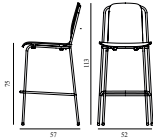

STUDIO BAR CHAIR 75 CM STEEL

Design: Simon Legald, 2020
Duty Code: 9401790000
Made in: Lithuania
Construction: Studio bar chair is made in molded oak veneer. Comes with a clear lacquer or in a painted version. Legs are made of powder coated steel tubes.

Studio Bar Chair 75 cm Black Steel			
Colli: 1			
Size & Weight: H: 113 x W: 52 x D: 57 x SH: 75 cm - 7,3 kg			
Packing: Brown Box - H: 114,5 x L: 54 x D: 59 cm - 9,3 kg			
Material: Shell: Lacquered or painted and lacquered oak veneer; Legs: Powder coated steel.			
Production time: 2 weeks			
			Contract Price
			SEK 3.940,00
601950 Oak	601951 Light Grey	601952 Brown	601953 Green
601954 Black			

STUDIO BAR CHAIR 75 CM FRONT UPHOLSTERY STEEL

Design: Simon Legald, 2020
Duty Code: 9401710000
Made in: Lithuania
Price Groups: 1) Oceanic, Aquarius
2) Synergy, Remix, Main Line Flax
3) Yoredale, Canvas
4) Steelcut Trio, City Velvet
5) Hallingdal, Fiord, Divina Melange, Divina MD, Divina
6) Zero, Vidar
7) Ultra Leather, Elle

Studio Bar Chair 75 cm Front Upholstery Oak & Black Steel		
Colli: 1		
Size & Weight: H: 113 x W: 52 x D: 57 x SH: 75 cm - 7,6 kg		
Packing: Brown Box - H: 114,5 x L: 54 x D: 59 cm - 9,5 kg		
Material: Shell: Lacquered oak veneer and front upholstery; Legs: Powder coated steel; Upholstery: See price groups.		
Production time: 5 weeks		
711581 Group 1	SEK	Contract Price 5.828,00
711582 Group 2	SEK	Contract Price 5.940,00
711583 Group 3	SEK	Contract Price 6.172,00
711584 Group 4	SEK	Contract Price 6.284,00
711585 Group 5	SEK	Contract Price 6.512,00
711586 Group 6	SEK	Contract Price 7.084,00
711587 Group 7	SEK	Contract Price 7.312,00