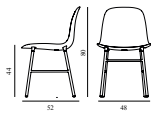

Contract Price 3.028,00
SEK				
	1400900 White		1400901 Grey	
			1400902 Black	
	1400904 Green		1400905 Red	

FORM CHAIR FULL UPHOLSTERY STEEL

Design: Simon Legald, 2015
Awards: German Design Award 2016, Germany - "Special Mention" & IF Product Design Award 2016, Germany
Duty Code: 9401710000
Made in: Poland
Price Groups: 1) Oceanic, Aquarius
2) Synergy, Remix, Main Line Flax
3) Yoredale, Canvas
4) Steelcut Trio, City Velvet
5) Hallingdal, Fiord, Divina Melange, Divina MD, Divina
6) Zero, Vidar
7) Ultra Leather, Elle

Form Chair Full Upholstery Chrome		
Colli:	1	
Size & Weight:	H: 80 x VV: 48 x D: 52 x SH: 44 cm - 6 kg	
Packing:	Brown Box - H: 89 x L: 56 x D: 56 cm (2 pcs) - 9 kg	
Material:	Shell: Polypropylene, PU Foam, Legs: Chrome, Upholstery: See price groups	
Production time:	6 weeks	
707701 Group 1	SEK	<i>Contract Price</i> 4.800,00
707702 Group 2	SEK	<i>Contract Price</i> 4.912,00
707703 Group 3	SEK	<i>Contract Price</i> 5.372,00
707704 Group 4	SEK	<i>Contract Price</i> 5.484,00
707705 Group 5	SEK	<i>Contract Price</i> 5.712,00
707706 Group 6	SEK	<i>Contract Price</i> 6.628,00
707707 Group 7	SEK	<i>Contract Price</i> 6.972,00