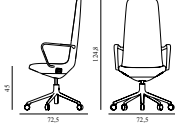

5) Hallingdal, Fiord, Divina Melange, Divina MD, Divina

6) Zero, Vidar

7) Ultra Leather, Elle

Off Armchair High 5W Gas Lift Alu

Coll: 1
 Size & Weight: H: 124,8 x W: 72,5 x D: 72,5 x SH: 45 cm - 16,2 kg
 Packing: Brown Box - H: 134 x L: 69 x D: 72 cm - 17,2 kg
 M3: 0,6657
 Material: Seat: Rigid PU foam and full upholstery with a steel reinforcement structure inside, Legs and armrests: Polished aluminum with five wheels, Upholstery: See price groups
 Production time: 5 weeks