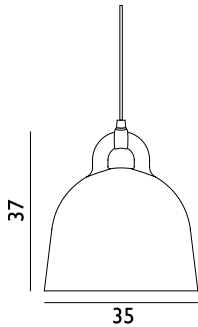

Bell Lamp Small US

Colli: I
Size & Weight: H: 37 x Ø: 35 cm - 1,7 kg
Packing: Brown Box - H: 47 x L: 39 x D: 39 cm - 3,5 kg
M3: 0,0715
Material: Aluminum
Light Source: US E26 (big socket). Low-energy 9 Watt bulbs are recommended.

SEK Contract Price 3.256,00

503040 Sand	503042 Grey	503047 White	503052 Black