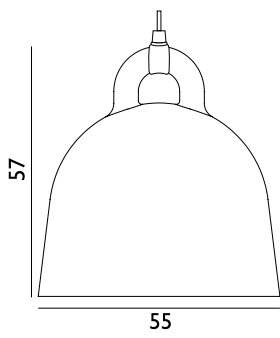

Bell Lamp Large EU

Colli: I
Size & Weight: H: 57 x Ø: 55 cm - 3,4 kg
Packing: Brown Box - H: 66 x L: 60 x D: 60 cm - 7,9 kg
M3: 0,2376
Material: Aluminum
Light Source: E27 (big socket). Low-energy 9 Watt bulbs are recommended.

SEK Contract Price 5.140,00

502088 White	502096 Black	502105 Sand	502115 Grey

BELL US

Design: Andreas Lund & Jacob Rudbeck, 2012
Duty Code: 9405199090
Made in: China
Construction: Bell lamp in white has a white cord and white canopy.
Bell lamp in black has a black cord and black canopy.
Bell lamp in grey has a black cord and grey canopy. Bell lamp in sand has a brown cord and sand canopy. All Bell lamps come with a 4 m textile cord. Bulb is not included.
Maintenance: Clean with damp cloth.