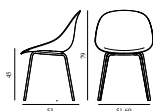

Mat Chair Cream Steel

Coll: 1
Size & Weight: H: 79 x W: 51,6 x D: 53 x SH: 45 cm - 4,6 kg
Packing: Brown Box - H: 81 x L: 65 x D: 56 cm
Material: Shell: Hemp Fibers. Legs: Powder Coated Steel.
Production time: 2 weeks

Contract Price
SEK 2.856,00