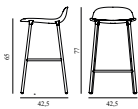

Form Barstool 65 cm Brass

Colli:	1
Size & Weight:	H: 77 x VV: 42,5 x D: 42,5 x SH: 65 cm - 4,2 kg
Packing:	Brown Box - H: 80 x L: 44,5 x D: 44,5 cm - 6,4 kg
Material:	Shell: Polypropylene, Legs: Brass plated steel.
Production time:	2 weeks