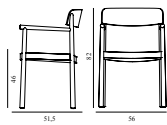

Contract Price
3.884,00
SEK

TIMB ARMCHAIR UPHOLSTERY

Design: Simon Legald, 2020
Duty Code: 9401610000
Made in: Portugal
Construction: The Timb chair comprises a frame of solid painted and lacquered ash and a wide, comfortable seat and backrest made from painted and lacquered ash veneer. The chair has a dowel joint construction with no need for screws. Timb is delivered assembled.
Maintenance: Frame: Clean with damp cloth. Leather: Clean with a damp cloth. Use warm water with soap flakes.

Timb Armchair Upholstery

Colli: 1
Size & Weight: H: 82 x L: 56 x D: 51,5 x SH: 46 x AH: 68 cm - 8,2 kg
Packing: Brown Box - H: 85 x L: 63 x D: 62 cm - 10,6 kg
M3: 0,332
Material: Frame: Painted and lacquered ash. Seat and back: Painted and lacquered ash veneer. Upholstery: PU foam and Ultra leather.
Contract Price
SEK 4.856,00

TIMB LOUNGE ARMCHAIR

Design: Simon Legald, 2020
Duty Code: 9401690000
Made in: Portugal
Construction: The Timb lounge armchair comprises a frame of solid painted and lacquered ash and a wide, comfortable seat and backrest made from painted and lacquered ash veneer. The lounge armchair has a dowel joint construction with no need for screws. Timb is delivered assembled.
Maintenance: Frame: Clean with damp cloth.

Timb Lounge Armchair

Colli: 1
Size & Weight: H: 75,5 x W: 67 x D: 62 x SH: 42 x AH: 58 cm - 7,2 kg
Packing: Brown Box - H: 68 x L: 79 x D: 65 cm - 9,8 kg
Material: Frame: Painted and lacquered ash. Seat and backrest: Painted and lacquered ash veneer.

Contract Price
SEK 4.456,00