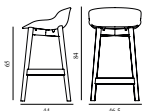

Hyg Barstool 65 cm Full Upholstery Black Oak

Colli: 1
Size & Weight: H: 84 x W: 46,5 x D: 44 x SH: 65 cm - 5,5 kg
Packing: Brown Box - H: 86 x L: 48,5 x D: 47 cm - 7,5 kg
Material: Shell: Polypropylene with PU foam and full upholstery. Legs: Painted and lacquered oak, Upholstery: See price groups.
Production time: 5 weeks

709361 Group 1	SEK	<i>Contract Price</i> 5.884,00
709362 Group 2	SEK	<i>Contract Price</i> 5.940,00
709363 Group 3	SEK	<i>Contract Price</i> 6.228,00
709364 Group 4	SEK	<i>Contract Price</i> 6.456,00
709365 Group 5	SEK	<i>Contract Price</i> 6.740,00
709366 Group 6	SEK	<i>Contract Price</i> 7.540,00
709367 Group 7	SEK	<i>Contract Price</i> 7.828,00