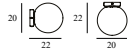

Pix Lamp Ceiling/Wall Ø20 cm US

Colli: 1
Size & Weight: D: 22,3 x Ø: 20 cm - 7,9 kg
Packing: Brown Box - H: 29,9 x L: 20 x D: 20 cm - 10,15 kg
Material: 100% Low Density Polyethylene Industrial Waste, Steel, Aluminum.
Light Source: E27 Ø30 L300 7W 240V LED bulb recommended. Please note that the bulb must have a diameter of max 30 mm. All bulbs can be purchased separately.
Production time: 1 week

Contract Price
SEK 1.828,00