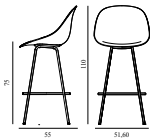

Mat Bar Chair 75 cm Front Upholstery Seaweed Cream Steel

Colli: 1
Size & Weight: H: 110 x W: 51,6 x D: 55 x SH: 75 cm - 5,7 kg
Packing: Brown Box - H: 112 x L: 54,5 x D: 52 cm
Material: Shell: Hemp Fibers, Eelgrass. Legs: Powder Coated Steel. Upholstery: See price groups
Production time: 8 weeks

713371 Group 1	SEK	Contract Price 5.884,00

713372 Group 2	SEK	Contract Price 5.940,00

713373 Group 3	SEK	Contract Price 6.284,00

713374 Group 4	SEK	Contract Price 6.340,00

713375 Group 5	SEK	Contract Price 6.572,00

713376 Group 6	SEK	Contract Price 7.200,00

713377 Group 7	SEK	Contract Price 7.428,00