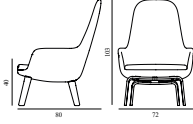

ERA LOUNGE CHAIR HIGH WOOD

Design: Simon Legald, 2014
Awards: Red Dot Award 2016, Germany & German Design Award
2015 - "Special Mention", Germany
Duty Code: 94037000
Made in: Poland
Price Groups: 1) Oceanic, Aquarius
2) Synergy, Remix, Main Line Flax
3) Yoredale, Canvas
4) Steelcut Trio, City Velvet
5) Hallingdal, Fiord, Divina Melange, Divina MD, Divina
6) Zero, Vidar
7) Ultra Leather, Elle

Era Lounge Chair High Oak

Colli: 1
Size & Weight: H: 103 x W: 72 x D: 80 x SH: 40 cm - 15,6 kg
Packing: Brown Box - H: 106,4 x L: 84,4 x D: 75,4 cm - 22,6 kg
Material: Shell: Hard Molded PU Foam w. Steel Reinforcement, Cushion: Soft Molded PU Foam, Legs: Oak, Upholstery: See price groups.
Production time: 6 weeks

707091 Group 1	SEK	<i>Contract Price</i> 13.828,00
707092 Group 2	SEK	<i>Contract Price</i> 14.172,00
707093 Group 3	SEK	<i>Contract Price</i> 15.312,00
707094 Group 4	SEK	<i>Contract Price</i> 16.172,00
707095 Group 5	SEK	<i>Contract Price</i> 16.572,00
707096 Group 6	SEK	<i>Contract Price</i> 19.200,00
707097 Group 7	SEK	<i>Contract Price</i> 20.112,00