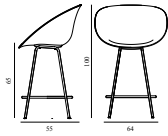

Mat Bar Armchair 65 cm Front Upholstery Seaweed Black Steel

Coll: I
Size & Weight: H: 100 x W: 64 x D: 55 x SH: 65 cm - 6,6 kg
Packing: Brown Box - H: 111 x L: 66 x D: 57 cm
Material: Shell: Hemp Fibers, Eelgrass. Legs: Powder Coated Steel. Upholstery: See price groups
Production time: 8 weeks

713351 Group 1	SEK	<i>Contract Price</i> 6.112,00

713352 Group 2	SEK	<i>Contract Price</i> 6.228,00

713353 Group 3	SEK	<i>Contract Price</i> 6.572,00

713354 Group 4	SEK	<i>Contract Price</i> 6.628,00

713355 Group 5	SEK	<i>Contract Price</i> 6.856,00

713356 Group 6	SEK	<i>Contract Price</i> 7.600,00

713357 Group 7	SEK	<i>Contract Price</i> 7.828,00