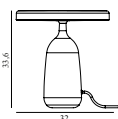

Maintenance: Clean with damp cloth.

Eddy Table Lamp EU

Colli: I
 Size & Weight: H: 33,6 x Ø: 32 cm - 7,8 kg
 Packing: Brown Box - H: 44 x L: 43 x D: 43 cm - 12 kg
 M3: 0,0814
 Material: Pressed Steel, Marble
 Light Source: LED chip (not replaceable). Light source power - 16,5W. LED life span - 25000hrs.