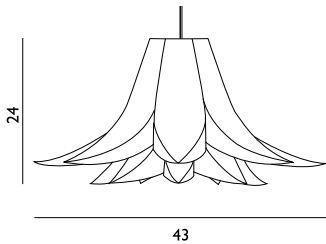

Norm 06 Lamp Small

Colli: 6
Size & Weight: H: 24 x Ø: 43 cm - 0,3 kg
Packing: Gift Box - H: 2,5 x L: 41 x D: 25 cm - 0,5 kg
Colli Box: H: 17 x L: 41 x D: 27 cm - 3,4 kg
M3: 0,0188
Material: Lamp Shade Foil
Light Source: Low-energy 9 Watt bulbs are recommended.

Contract Price
SEK 628,00