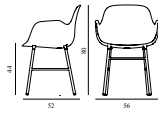

Form Armchair Full Upholstery White Steel

Colli: 1
Size & Weight: H: 80 x W: 56 x D: 52 x SH: 44 cm - 8 kg
Packing: Brown Box - H: 90 x L: 55,5 x D: 56,5 cm - 11 kg
Material: Shell: Polypropylene, PU Foam, Legs: Powder Coated Steel, Upholstery: See price groups
Production time: 6 weeks

707771 Group 1	SEK	<i>Contract Price</i> 5.828,00
707772 Group 2	SEK	<i>Contract Price</i> 5.940,00
707773 Group 3	SEK	<i>Contract Price</i> 6.400,00
707774 Group 4	SEK	<i>Contract Price</i> 6.512,00
707775 Group 5	SEK	<i>Contract Price</i> 6.856,00
707776 Group 6	SEK	<i>Contract Price</i> 8.000,00
707777 Group 7	SEK	<i>Contract Price</i> 8.340,00