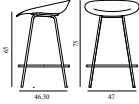

4) Steelcut Trio, City Velvet

5) Hallingdal, Fiord, Divina Melange, Divina MD, Divina

6) Zero, Vidar

7) Ultra Leather, Elle

Mat Barstool 65 cm Front Upholstery Hemp Cream Steel

Colli: 1
 Size & Weight: H: 75 x W: 47 x D: 46,3 x SH: 65 cm - 5,1 kg
 Packing: Brown Box - H: 88 x L: 55,5 x D: 52 cm
 Material: Shell: Hemp Fibers. Legs: Powder Coated Steel. Upholstery: See price groups
 Production time: 8 weeks