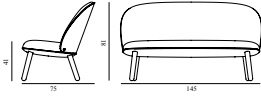

Design: Hans Hornemann, 2016
Awards: German Design Award 2017, Germany & IF Design Award 2017, Germany
Duty Code: 9401610000
Made in: Lithuania
Price Groups: 1) Oceanic, Aquarius
2) Synergy, Remix, Main Line Flax
3) Yoredale, Canvas
4) Steelcut Trio, City Velvet
5) Hallingdal, Fiord, Divina Melange, Divina MD, Divina
6) Zero, Vidar
7) Ultra Leather, Elle

Ace Sofa Oak

Colli: 1
Size & Weight: H: 81 x W: 145 x D: 75 x SH: 41 cm - 26,4 kg
Packing: Brown Box - H: 78 x L: 147 x D: 61 cm - 34 kg
Material: Shell: Veneer, PU Foam, Steel reinforcement, Legs: Oak, Upholstery: See price groups
Production time: 6 weeks

707391 Group 1	SEK	Contract Price 16.572,00
707392 Group 2	SEK	Contract Price 17.256,00
707393 Group 3	SEK	Contract Price 18.284,00
707394 Group 4	SEK	Contract Price 18.740,00
707395 Group 5	SEK	Contract Price 20.000,00
707396 Group 6	SEK	Contract Price 22.740,00
707397 Group 7	SEK	Contract Price 23.028,00