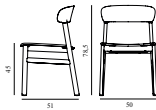

Herit Chair Upholstery Oak

Colli: 1
Size & Weight: H: 78,5 x W: 50 x D: 51 x SH: 45 cm - 6,2 kg
Packing: Brown Box - H: 96 x L: 70 x D: 53 cm (2 pcs) - 15,2 kg
Material: Backrest: Polypropylene, Seat: Camira/Synergy or Sørensens/Spectrum Leather; Legs: Oak
Production time: 2 weeks

1401010 Synergy Grey	<i>Contract Price</i> SEK 5.372,00	1401011 Synergy Black	<i>Contract Price</i> SEK 5.372,00
1401012 Synergy Sand	<i>Contract Price</i> SEK 5.372,00	1401013 Synergy Dusty Green	<i>Contract Price</i> SEK 5.372,00
1401018 Spectrum Leather White	<i>Contract Price</i> SEK 7.140,00	1401019 Spectrum Leather Grey	<i>Contract Price</i> SEK 7.140,00
1401020 Spectrum Leather Black	<i>Contract Price</i> SEK 7.140,00	1401021 Spectrum Leather Sand	<i>Contract Price</i> SEK 7.140,00
1401022 Spectrum Leather Dusty Green	<i>Contract Price</i> SEK 7.140,00