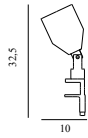

Maintenance: Clean with a damp cloth.

Klip Lamp EU

Colli:	1
Size & Weight:	H: 32,5 x W: 10 cm - 0,74 kg
Packing:	Gift Box - H: 24,6 x L: 11,2 x D: 11,2 cm - 1,2 kg
Colli Box:	H: 26 x L: 57,5 x D: 23,5 cm - 9,2 kg
M3:	0,035 l
Material:	Powder-coated steel
Color:	White, Warm Grey, Green, Black
Light Source:	EU E14 (small socket), 0,5W bulbs (LED) are recommended