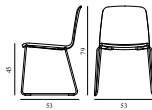

SEK *Contract Price*
 3.312,00

602072
 Black Oak

JUST CHAIR STEEL

Design: Iskos-Berlin, 2014
 Awards: Interior Innovation Award – Selection 2014, Germany
 Duty Code: 9403601000
 Made in: Poland
 Construction: Just consists of a shell made of molded ash or oak veneer and a steel or chrome frame. The frame is mounted to the seat by slotting seamlessly into the millings underneath the shell. The chairs are stackable, up to 6 pcs. The chair is delivered assembled.
 Maintenance: Clean with damp cloth.