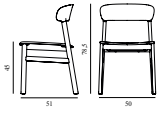

Herit Chair Smoked Oak

Colli:	1
Size & Weight:	H: 78,5 x W: 50 x D: 51 x SH: 45 cm - 6,2 kg
Packing:	Brown Box - H: 96 x L: 70 x D: 53 cm (2 pcs) - 15,2 kg
Material:	Shell: Polypropylene, Legs: Painted and Lacquered Oak
Production time:	2 weeks