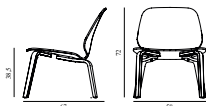

My Chair Lounge Walnut

Coll: 1
Size & Weight: H: 72 x W: 58 x D: 67 x SH: 38,5 cm - 7,9 kg
Packing: Brown Box - H: 76,5 x L: 67 x D: 62,5 cm - 11,1 kg
Material: Shell and Legs: Lacquered Walnut Veneer
Production time: 4 weeks

SEK *Contract Price* 3.884,00