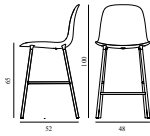

Form Bar Chair 65 cm Full Upholstery Blue Steel

Colli: 1
Size & Weight: H: 100 x W: 48 x D: 52 x SH: 65 cm - 5,6 kg
Packing: Brown Box - H: 100 x L: 50 x D: 52,5 cm - 7,9 kg
Material: Shell: Polypropylene, PU Foam, Legs: Powder Coated Steel, Upholstery: See price groups.
Production time: 6 weeks

708211 Group 1	SEK	<i>Contract Price</i> 5.256,00
708212 Group 2	SEK	<i>Contract Price</i> 5.256,00
708213 Group 3	SEK	<i>Contract Price</i> 5.712,00
708214 Group 4	SEK	<i>Contract Price</i> 5.828,00
708215 Group 5	SEK	<i>Contract Price</i> 6.172,00
708216 Group 6	SEK	<i>Contract Price</i> 7.084,00
708217 Group 7	SEK	<i>Contract Price</i> 7.312,00