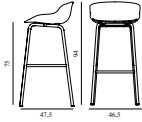

Hyg Barstool 75 cm Full Upholstery White Steel

Colli: 1
 Size & Weight: H: 94 x VV: 46,5 x D: 47,5 x SH: 75 cm - 6,6 kg
 Packing: Brown Box - H: 96 x L: 49,5 x D: 48,5 cm - 8,6 kg
 M3: 0,2305
 Material: Shell: Polypropylene with PU foam and full upholstery. Legs: Powder coated steel, Upholstery: See price groups.
 Production time: 5 weeks