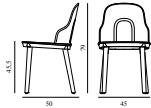

ALLEZ CHAIR PP

Design: Simon Legald, 2021

Duty Code: 9401800000

Made in: Denmark

Construction: The Allez chair is a knock-down component-based chair consisting of seven main components of a frame, a seat, a backrest and four legs. The chair is suitable for indoor or outdoor use and all parts are replaceable. The Allez chair is gas-injection molded using pure polypropylene (PP) and weighs only 3.6 kg. The seat is available in polyamide (PA) with a subtle cut-out, molded wicker in PP or with upholstery for indoor or outdoor. The legs are available in PP or lacquered oak. The Allez chair is delivered flat-packed or can be ordered assembled. Assembly manual included. The Allez chair meets European standards Level 2 (EN 16139:2013 and EN 1022:2005).

Maintenance: Clean with a damp cloth.

Allez Chair PP			
Colli:	1		
Size & Weight:	H: 79 x W: 45 x D: 50 x SH: 45,5 cm - 3,6 kg		
Packing:	Flat-packed: Brown Box - H: 50 x L: 44 x D: 15 cm - 3,6 kg - 0,033 m ³ / Mounted: Brown Box - H: 64 x L: 47 x D: 91 cm (2 pcs) - 9,3 kg - 0,2737 m ³		
Material:	Main body in polypropylene (PP). Seat available in polyamide (PA), molded wicker polypropylene (PP) or indoor or outdoor upholstery. Legs available in polypropylene (PP) or lacquered oak.		
Color:	Black, White, Grey, Warm grey, Park green		
Production time:	2 weeks		
		SEK	Contract Price 1.940,00
	304040 Black		304041 White
	304042 Grey		304043 Warm Grey
	304044 Park Green		