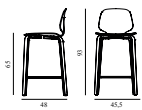

Maintenance: Clean with damp cloth.

My Chair Barstool 65 cm Oak	
Colli:	1
Size & Weight:	H: 93 x W: 45,5 x D: 48 x SH: 65 cm - 6,2 kg
Packing:	Brown Box - H: 97 x L: 55 x D: 50,5 cm - 9 kg
Material:	Shell and Legs: Lacquered Oak Veneer
Production time:	4 weeks
	SEK <i>Contract Price</i> 4.228,00
	601392 Oak