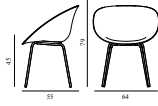

MAT ARMCHAIR FULL UPHOLSTERY STEEL

Design: Foersom & Hiort-Lorenzen, 2023
Duty Code: 94015900
Made in: Denmark
Price Groups: 1) Oceanic, Aquarius
2) Synergy, Remix, Main Line Flax
3) Yoredale, Canvas
4) Steelcut Trio, City Velvet
5) Hallingdal, Fiord, Divina Melange, Divina MD, Divina
6) Zero, Vidar
7) Ultra Leather, Elle

Mat Armchair Full Upholstery Cream Steel

Colli: 1
Size & Weight: H: 79 x W: 64 x D: 55 x SH: 45 cm - 4,5 kg
Packing: Brown Box - H: 81 x L: 65 x D: 56 cm
Material: Shell: Hemp Fibers. Legs: Powder Coated Steel. Upholstery: See price groups
Production time: 8 weeks

713461 Group 1	SEK	<i>Contract Price</i> 6.284,00
713462 Group 2	SEK	<i>Contract Price</i> 6.456,00
713463 Group 3	SEK	<i>Contract Price</i> 6.912,00
713464 Group 4	SEK	<i>Contract Price</i> 7.028,00
713465 Group 5	SEK	<i>Contract Price</i> 7.372,00
713466 Group 6	SEK	<i>Contract Price</i> 8.400,00
713467 Group 7	SEK	<i>Contract Price</i> 8.740,00