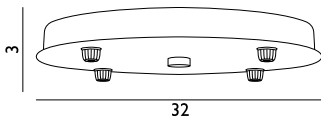

Amp Cord

Colli: 1
 Size & Weight: Ø: 4 cm
 Packing: Poly Bag
 Material: Textile cord

Contract Price
 SEK 68,00

AMP CANOPY 4 PCS.

Design: Simon Legald, 2016
 Duty Code: 9405919000
 Made in: China
 Construction: Made for 4 Amp lamps.
 Maintenance: Clean with damp cloth.