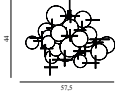

Bau Lamp Small EU

Colli: 1
Size & Weight: H: 44 x L: 57,5 cm - 1,7 kg
Packing: Gift Box - H: 20 x L: 28 x D: 14,5 cm - 2,2 kg
Material: Linden Wood Veneer
Light Source: EU E27 (big socket). Low-energy 9 Watt bulbs are recommended.