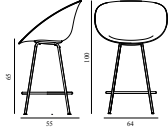

MAT BAR ARMCHAIR 65 CM STEEL

Design: Foersom & Hiort-Lorenzen, 2023
Duty Code: 94015900
Made in: Denmark

Construction: Mat Chair collection comprises a hemp shell crafted in a uniquely developed compression process and mounted to powder coated steel legs. The shell is crafted using a unique blend of 75% hemp fibers, while the remaining 25% constitute a specially developed, recyclable bico binder. The Seaweed variant comprises 69% hemp fibers, 6% eelgrass (seaweed) and 25% binder. If returned to Normann Copenhagen at the end of their life, both shell and base can be recycled.

Maintenance: Clean with a damp cloth.