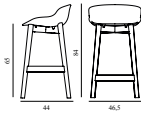

Hyg Barstool 65 cm Front Upholstery Grey & Oak

Colli: 1
Size & Weight: H: 84 x VV: 46,5 x D: 44 x SH: 65 cm - 5,4 kg
Packing: Brown Box - H: 86 x L: 48,5 x D: 47 cm - 7,4 kg
M3: 0,196
Material: Shell: Polypropylene with PU foam and front upholstery. Legs: Lacquered oak, Upholstery: See price groups.
Production time: 5 weeks

709261 Group 1	SEK	<i>Contract Price</i> 5.372,00
709262 Group 2	SEK	<i>Contract Price</i> 5.428,00
709263 Group 3	SEK	<i>Contract Price</i> 5.600,00
709264 Group 4	SEK	<i>Contract Price</i> 5.772,00
709265 Group 5	SEK	<i>Contract Price</i> 5.940,00
709266 Group 6	SEK	<i>Contract Price</i> 6.512,00
709267 Group 7	SEK	<i>Contract Price</i> 6.684,00