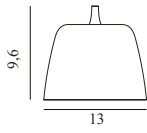

Tub Lamp Ø13 EU

Colli: 1
Size & Weight: H: 9,6 x Ø: 13 cm - 0,4 kg
Packing: Brown Box - H: 22 x L: 35 x D: 19,5 cm - 1,28 kg
Material: Lacquered or powder coated aluminum
Color: Brushed aluminum, Black, White
Light Source: 2 pcs. G9 4W 240V LED bulbs recommended. Canopy measurements: H6,5 cm x Ø9,3 cm