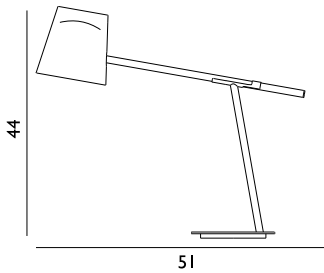

Momento Table Lamp US

Colli: 1
 Size & Weight: H: 44 x L: 51 x D: 16,5 cm - 2,7 kg
 Packing: Brown Box - H: 64 x L: 23,5 x D: 23,5 cm - 3,7 kg
 M3: 0,1585
 Material: Powder Coated Metal
 Light Source: SMD 2835 LED chip (not replaceable). Light source power - 5.5W, whole lamp power: 7W. Input voltage: 100-240V, LED part input: 15.1V DC 350mA. Color temperature: 2800-3200K. LED life span - 30000hrs.