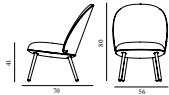

Ace Lounge Chair Brass		
Colli:	1	
Size & Weight:	H: 80 x W: 56 x D: 70 x SH: 41 cm - 10,9 kg	
Packing:	Brown Box - H: 62 x L: 62 x D: 61 cm - 13,3 kg	
Material:	Shell: Veneer, PU Foam, Steel reinforcement, Legs: Brass plated steel, Upholstery: See price groups	
Production time:	6 weeks	
707371 Group 1	SEK	<i>Contract Price</i> 8.628,00
707372 Group 2	SEK	<i>Contract Price</i> 8.856,00
707373 Group 3	SEK	<i>Contract Price</i> 9.372,00
707374 Group 4	SEK	<i>Contract Price</i> 9.712,00
707375 Group 5	SEK	<i>Contract Price</i> 10.112,00
707376 Group 6	SEK	<i>Contract Price</i> 11.428,00
707377 Group 7	SEK	<i>Contract Price</i> 12.572,00