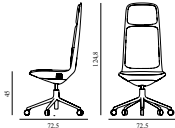

Off Chair High 5W Gas Lift Black Alu With Cushion

Coll: 1
Size & Weight: H: 124,8 x W: 72,5 x D: 72,5 x SH: 45 cm - 16,5 kg
Packing: Brown Box - H: 134 x L: 69 x D: 72 cm - 17,5 kg
M3: 0,6657
Material: Seat: Rigid PU foam and full upholstery with a steel reinforcement structure inside, Legs and armrests: Black powder coated aluminum with five wheels, Cushion: Veneer and PU foam, Upholstery: See price groups.
Production time: 5 weeks

710561 Group 1	SEK	Contract Price 15.140,00
710562 Group 2	SEK	Contract Price 15.428,00
710563 Group 3	SEK	Contract Price 16.228,00
710564 Group 4	SEK	Contract Price 16.856,00
710565 Group 5	SEK	Contract Price 17.656,00
710566 Group 6	SEK	Contract Price 19.772,00
710567 Group 7	SEK	Contract Price 21.140,00