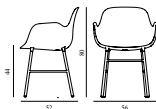

Form Armchair Full Upholstery Brass

Size & Weight: H: 80 x W: 56 x D: 52 x SH: 44 cm - 8 kg
Packing: Brown Box - H: 90 x L: 55,5 x D: 56,5 cm - 11 kg
Material: Shell: Polypropylene, PU Foam, Legs: Brass Plated Steel, Upholstery: See price groups
Production time: 6 weeks

707831 Group 1	SEK	Contract Price 6.400,00
707832 Group 2	SEK	Contract Price 6.512,00
707833 Group 3	SEK	Contract Price 7.084,00
707834 Group 4	SEK	Contract Price 7.200,00
707835 Group 5	SEK	Contract Price 7.540,00
707836 Group 6	SEK	Contract Price 8.572,00
707837 Group 7	SEK	Contract Price 9.028,00