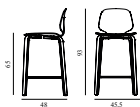

My Chair Barstool 65 cm Full Upholstery Oak

Colli: 1
Size & Weight: H: 92,5 x W: 45,5 x D: 48 x SH: 65 cm - 6,3 kg
Packing: Brown Box - H: 97 x L: 55 x D: 50,5 cm - 9,1 kg
Material: Shell: Oak Veneer, PU Foam and Full Upholstery, Legs: Lacquered Oak Veneer, Upholstery: See price groups.
Production time: 6 weeks

710141 Group 1	SEK	<i>Contract Price</i> 7.772,00
710142 Group 2	SEK	<i>Contract Price</i> 8.000,00
710143 Group 3	SEK	<i>Contract Price</i> 8.340,00
710144 Group 4	SEK	<i>Contract Price</i> 8.572,00
710145 Group 5	SEK	<i>Contract Price</i> 8.912,00
710146 Group 6	SEK	<i>Contract Price</i> 9.828,00
710147 Group 7	SEK	<i>Contract Price</i> 10.112,00