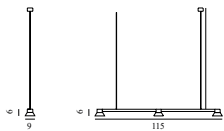

Hat Lamp Linear Small EU

Colli: 1
Size & Weight: H: 6 x W: 9 x L: 115 cm - 2,2 kg
Packing: Brown Box - H: 18 x L: 120 x D: 18 cm - 3,5 kg
Material: Aluminum, Steel, Acrylic (PMMA).
Light Source: Comes with 3 LED PCBa light sources (LED 5W) that encompass a color temperature scale spectrum between 2700K and 6500K. Dimmable.

Contract Price
SEK 4.000,00

608335
Black

608336
Warm Grey