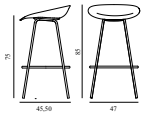

Mat Barstool 75 cm Full Upholstery Black Steel

Colli: 1
Size & Weight: H: 85 x W: 47 x D: 45,5 x SH: 75 cm - 5,5 kg
Packing: Brown Box - H: 88 x L: 55,5 x D: 52 cm
Material: Shell: Hemp Fibers. Legs: Powder Coated Steel. Upholstery: See price groups
Production time: 8 weeks

713511 Group 1	SEK	<i>Contract Price</i> 5.484,00
713512 Group 2	SEK	<i>Contract Price</i> 5.540,00
713513 Group 3	SEK	<i>Contract Price</i> 5.828,00
713514 Group 4	SEK	<i>Contract Price</i> 5.884,00
713515 Group 5	SEK	<i>Contract Price</i> 6.112,00
713516 Group 6	SEK	<i>Contract Price</i> 6.740,00
713517 Group 7	SEK	<i>Contract Price</i> 6.972,00