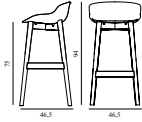

HYG BARSTOOL 75 CM FULL UPHOLSTERY WOOD

Design: Simon Legald, 2019
Duty Code: 9401610000
Made in: Denmark
Price Groups: 1) Oceanic, Aquarius
2) Synergy, Remix, Main Line Flax
3) Yoredale, Canvas
4) Steelcut Trio, City Velvet
5) Hallingdal, Fiord, Divina Melange, Divina MD, Divina
6) Zero, Vidar
7) Ultra Leather, Elle

Hyg Barstool 75 cm Full Upholstery Oak

Colli: 1
Size & Weight: H: 94 x W: 46,5 x D: 46,5 x SH: 75 cm - 6 kg
Packing: Brown Box - H: 96 x L: 49,5 x D: 48,5 cm - 8 kg
M3: 0,2305
Material: Shell: Polypropylene with PU foam and full upholstery. Legs: Lacquered oak, Upholstery: See price groups.
Production time: 5 weeks

709521 Group 1	SEK	<i>Contract Price</i> 5.884,00
709522 Group 2	SEK	<i>Contract Price</i> 5.940,00
709523 Group 3	SEK	<i>Contract Price</i> 6.228,00
709524 Group 4	SEK	<i>Contract Price</i> 6.456,00
709525 Group 5	SEK	<i>Contract Price</i> 6.740,00
709526 Group 6	SEK	<i>Contract Price</i> 7.540,00
709527 Group 7	SEK	<i>Contract Price</i> 7.828,00