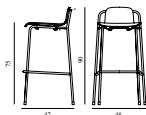

Studio Barstool 75 cm Black Steel			
Colli:	1		
Size & Weight:	H: 90 x W: 48 x D: 47 x SH: 75 cm - 5,6 kg		
Packing:	Brown Box - H: 102,5 x L: 56 x D: 53 cm - 8 kg		
Material:	Shell: Lacquered Oak Veneer or Painted and Lacquered Ash Veneer; Legs: Powder Coated Steel		
Production time:	2 weeks		
			<i>Contract Price</i> SEK 3.028,00
 601796 Oak	 601797 Light Grey	 601798 Brown	 601799 Green
 601800 Black			