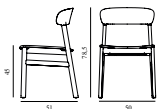

HERIT CHAIR

Design: Simon Legald, 2018
Duty Code: 9401690000
Made in: Denmark
Construction: The polypropylene (PP) parts are molded and injected with a core of foam. This innovative, patented technique enables large variations in thickness without the polypropylene subsiding. Legs are made of solid wood. Herit comes assembled.
Maintenance: Clean with damp cloth.

Herit Chair Oak

Colli: 1
Size & Weight: H: 78,5 x W: 50 x D: 51 x SH: 45 cm - 6,2 kg
Packing: Brown Box - H: 96 x L: 70 x D: 53 cm (2 pcs) - 15,2 kg
Material: Shell: Polypropylene, Legs: Oak
Production time: 2 weeks

SEK *Contract Price*
4.340,00

	1401000 White		1401001 Grey		1401002 Black		1401003 Sand
	1401004 Dusty Green