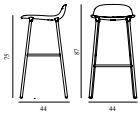

Form Barstool 75 cm Brass

Colli: 1
Size & Weight: H: 87 x W: 44 x D: 44 x SH: 75 cm - 4,4 kg
Packing: Brown Box - H: 92 x L: 46,5 x D: 47 cm - 6,7 kg
Material: Shell: Polypropylene, Legs: Brass plated steel.
Production time: 2 weeks

Contract Price
3.140,00

SEK			
1400936 White	1400937 Grey	1400938 Black	1400939 Blue
1400940 Green	1400941 Red