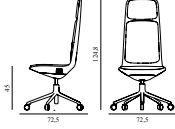

OFF CHAIR HIGH 5W GAS LIFT WITH CUSHION

Design: Simon Legald, 2022

Duty Code: 9401390000

Made in: Lithuania

1. Price Groups: 1) Oceanic, Aquarius
   2) Synergy, Remix, Main Line Flax
   3) Yoredale, Canvas
   4) Steelcut Trio, City Velvet
   5) Hallingdal, Fiord, Divina Melange, Divina MD, Divina
   6) Zero, Vidar
   7) Ultra Leather, Elle

Off Chair High 5W Gas Lift Alu With Cushion

Coll: 1
Size & Weight: H: 124,8 x W: 72,5 x D: 72,5 x SH: 45 cm - 16,5 kg
Packing: Brown Box - H: 134 x L: 69 x D: 72 cm - 17,5 kg
M3: 0,6657
Material: Seat: Rigid PU foam and full upholstery with a steel reinforcement structure inside, Legs and armrests: Polished aluminum with five wheels, Cushion: Veneer and PU foam, Upholstery: See price groups.
Production time: 5 weeks

710551 Group 1	SEK	Contract Price 15.140,00
710552 Group 2	SEK	Contract Price 15.428,00
710553 Group 3	SEK	Contract Price 16.228,00
710554 Group 4	SEK	Contract Price 16.856,00
710555 Group 5	SEK	Contract Price 17.656,00
710556 Group 6	SEK	Contract Price 19.772,00
710557 Group 7	SEK	Contract Price 21.140,00