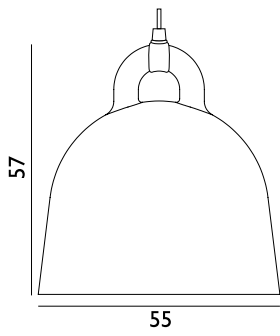

SEK Contract Price 4.112,00

 503044 Sand	 503045 Grey	 503048 White	 503053 Black
--	--	---	---

Bell Lamp Large US

Coll: I
 Size & Weight: H: 57 x Ø: 55 cm - 3,4 kg
 Packing: Brown Box - H: 66 x L: 60 x D: 60 cm - 7,9 kg
 M3: 0,2376
 Material: Aluminum
 Light Source: US E26 (big socket). Low-energy 9Watt bulbs are recommended.