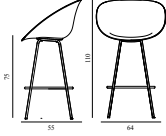

MAT BAR ARMCHAIR 75 CM FRONT UPHOLSTERY STEEL

Design: Foersom & Hiort-Lorenzen, 2023

Duty Code: 94015900

Made in: Denmark

Price Groups: 1) Oceanic, Aquarius

2) Synergy, Remix, Main Line Flax

3) Yoredale, Canvas

4) Steelcut Trio, City Velvet

5) Hallingdal, Fiord, Divina Melange, Divina MD, Divina

6) Zero, Vidar

7) Ultra Leather, Elle

Mat Bar Armchair 75 cm Front Upholstery Hemp Cream Steel

Colli: 1
Size & Weight: H: 110 x W: 64 x D: 55 x SH: 75 cm - 7 kg
Packing: Brown Box - H: 111 x L: 66 x D: 57 cm
Material: Shell: Hemp Fibers. Legs: Powder Coated Steel. Upholstery: See price groups
Production time: 8 weeks

713401 Group 1	SEK	<i>Contract Price</i> 6.112,00
713402 Group 2	SEK	<i>Contract Price</i> 6.228,00
713403 Group 3	SEK	<i>Contract Price</i> 6.572,00
713404 Group 4	SEK	<i>Contract Price</i> 6.628,00
713405 Group 5	SEK	<i>Contract Price</i> 6.856,00
713406 Group 6	SEK	<i>Contract Price</i> 7.600,00
713407 Group 7	SEK	<i>Contract Price</i> 7.828,00