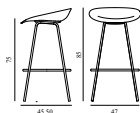

Maintenance: Clean with a damp cloth.

Mat Barstool 75 cm Cream Steel		
Colli:	1	
Size & Weight:	H: 85 x W: 47 x D: 45,5 x SH: 75 cm - 5,5 kg	
Packing:	Brown Box - H: 88 x L: 55,5 x D: 52 cm	
Material:	Shell: Hemp Fibers. Legs: Powder Coated Steel.	
Production time:	2 weeks	
		Contract Price 3.428,00
	SEK	
	609225 Hemp	
	609226 Seaweed	