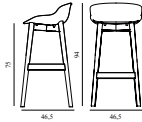

Hyg Barstool 75 cm Front Upholstery Black & Black Oak

Colli: 1
Size & Weight: H: 94 x W: 46,5 x D: 46,5 x SH: 75 cm - 5,9 kg
Packing: Brown Box - H: 96 x L: 49,5 x D: 48,5 cm - 7,9 kg
M3: 0,2305
Material: Shell: Polypropylene with PU foam and front upholstery. Legs: Painted and lacquered oak, Upholstery: See price groups.
Production time: 5 weeks

709551 Group 1	SEK	<i>Contract Price</i> 5.372,00
709552 Group 2	SEK	<i>Contract Price</i> 5.428,00
709553 Group 3	SEK	<i>Contract Price</i> 5.600,00
709554 Group 4	SEK	<i>Contract Price</i> 5.772,00
709555 Group 5	SEK	<i>Contract Price</i> 5.940,00
709556 Group 6	SEK	<i>Contract Price</i> 6.512,00
709557 Group 7	SEK	<i>Contract Price</i> 6.684,00