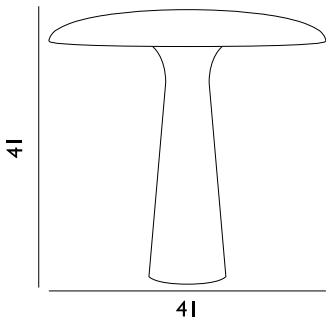

Shelter Table Lamp EU

Colli: 1
Size & Weight: H: 41 x Ø: 41 cm - 2,8 kg
Packing: Brown Box - H: 48,5 x L: 44,5 x D: 31,5 cm - 4,6 kg
M3: 0,0789
Material: Steel
Light Source: EU E27 (big socket), 9 Watt low-energy bulbs are recommended.