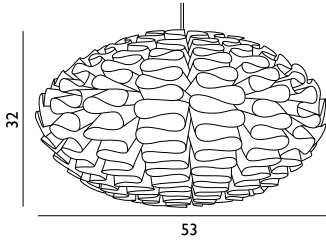

NORM 03

Design: Britt Kornum, 2003
Awards: Formland Prisen 2003, Danmark & Imm Cologne 2004 –
nominated Best Detail, Germany
Duty Code: 9405199090
Made in: Denmark
Construction: Norm 03 is a self-assembly lamp shade (manual included).
Socket and cord are sold separately.
Maintenance: Norm 03 can be cleaned with a duster.

Norm 03 Lamp Small

Colli: 6
Size & Weight: H: 32 x Ø: 53 cm - 1,1 kg
Packing: Gift Box - H: 6,5 x L: 40 x D: 28 cm - 1,3 kg
Colli Box: H: 41 x L: 30 x D: 41 cm
M3: 0,0504
Material: Lamp Shade Foil
Light Source: Low-energy 9 Watt bulbs are recommended.

Contract Price
SEK 1.028,00

NORM 06

Design: Simon Karkov, 2006
Duty Code: 9405199090
Made in: Denmark
Construction: Norm 06 is a self-assembly lamp shade (manual included).
Socket and cord are sold separately.
Maintenance: Norm 06 can be cleaned with a duster.