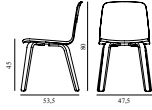

JUST CHAIR WOOD

Design: Iskos-Berlin, 2016
 Duty Code: 9401690000
 Made in: Poland
 Construction: Just consists of a shell and legs made of oak veneer. Just chair is delivered assembled.
 Maintenance: Clean with damp cloth.