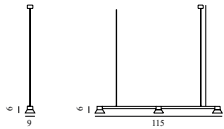

Hat Lamp Linear Small US

Colli: 1
Size & Weight: H: 6 x W: 9 x L: 115 cm - 2,2 kg
Packing: Brown Box - H: 18 x L: 120 x D: 18 cm - 3,5 kg
Material: Aluminum, Steel, Acrylic (PMMA).
Light Source: Comes with 3 LED PCBa light sources (LED 5W) that encompass a color temperature scale spectrum between 2700K and 6500K. Dimmable.

Contract Price
SEK 4.000,00

608339
Black