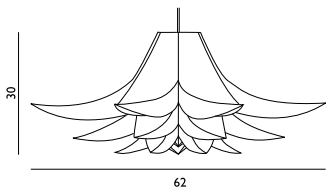

Norm 06 Lamp Medium

Colli: 6
Size & Weight: H: 30 x Ø: 62 cm - 0,5 kg
Packing: Gift Box - H: 3 x L: 42 x D: 29 cm - 0,8 kg
Colli Box: H: 17 x L: 43 x D: 31 cm - 5,2 kg
M3: 0,0227
Material: Lamp Shade Foil
Light Source: Low-energy 9 Watt bulbs are recommended.

Contract Price
SEK 740,00