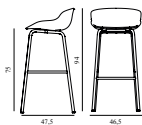

Hyg Barstool 75 cm Front Upholstery White & White Steel

Coll: 1
Size & Weight: H: 94 x W: 46,5 x D: 47,5 x SH: 75 cm - 6,2 kg
Packing: Brown Box - H: 96 x L: 49,5 x D: 48,5 cm - 8,2 kg
M3: 0,2305
Material: Shell: Polypropylene with PU foam and front upholstery. Legs: Powder coated steel, Upholstery: See price groups.
Production time: 5 weeks

709591 Group 1	SEK	Contract Price 4.684,00
709592 Group 2	SEK	Contract Price 4.740,00
709593 Group 3	SEK	Contract Price 4.912,00
709594 Group 4	SEK	Contract Price 5.028,00
709595 Group 5	SEK	Contract Price 5.256,00
709596 Group 6	SEK	Contract Price 5.828,00
709597 Group 7	SEK	Contract Price 6.000,00