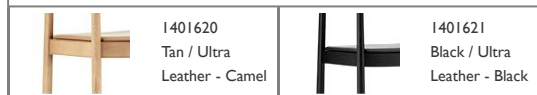

Timb Armchair Upholstery

Colli: 1
Size & Weight: H: 82 x L: 56 x D: 51,5 x SH: 46 x AH: 68 cm - 8,2 kg
Packing: Brown Box - H: 85 x L: 63 x D: 62 cm - 10,6 kg
M3: 0,332
Material: Frame: Painted and lacquered ash. Seat and back: Painted and lacquered ash veneer. Upholstery: PU foam and Ultra leather.
Contract Price
SEK 4.856,00

TIMB LOUNGE ARMCHAIR

Design: Simon Legald, 2020
Duty Code: 9401690000
Made in: Portugal
Construction: The Timb lounge armchair comprises a frame of solid painted and lacquered ash and a wide, comfortable seat and backrest made from painted and lacquered ash veneer. The lounge armchair has a dowel joint construction with no need for screws. Timb is delivered assembled.
Maintenance: Frame: Clean with damp cloth.