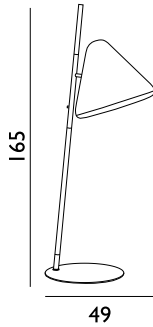

Contract Price
SEK 4.572,00

HELLO US

Design: Jonas Wagell, 2012
 Duty Code: 9405299090
 Made in: China
 Construction: Delivered with 4 m textile cord with switch.
 Maintenance: Clean with damp cloth.

Hello Floor Lamp US