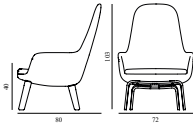

Era Lounge Chair High Black Oak

Colli: 1
Size & Weight: H: 103 x W: 72 x D: 80 x SH: 40 cm - 15,6 kg
Packing: Brown Box - H: 106,4 x L: 84,4 x D: 75,4 cm - 22,6 kg
Material: Shell: Hard Molded PU Foam w. Steel Reinforcement, Cushion: Soft Molded PU Foam, Legs: Painted and Lacquered Oak Veneer, Upholstery: See price groups.
Production time: 6 weeks

707111 Group 1	SEK	<i>Contract Price</i> 13.828,00
707112 Group 2	SEK	<i>Contract Price</i> 14.172,00
707113 Group 3	SEK	<i>Contract Price</i> 15.312,00
707114 Group 4	SEK	<i>Contract Price</i> 16.172,00
707115 Group 5	SEK	<i>Contract Price</i> 16.572,00
707116 Group 6	SEK	<i>Contract Price</i> 19.200,00
707117 Group 7	SEK	<i>Contract Price</i> 20.112,00