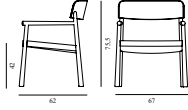

Maintenance: Clean with a damp cloth.

Timb Lounge Armchair Upholstery

Colli: 1

Size & Weight: H: 75,5 x W: 67 x D: 62 x SH: 42 x AH: 58 cm - 7,2 kg

Packing: Brown Box - H: 68 x L: 79 x D: 65 cm - 9,8 kg

M3: 0,3492