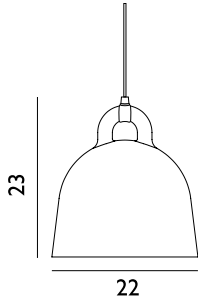

Bell Lamp X-Small US

Colli: I
Size & Weight: H: 23 x Ø: 22 cm - 1,5 kg
Packing: Brown Box - H: 33 x L: 28 x D: 28 cm - 2 kg
M3: 0,0259
Material: Aluminum
Light Source: G9 Halogen. 20 Watt bulbs are recommended.

SEK Contract Price 2.340,00

503038 Sand	503046 White	503051 Black	503139 Grey