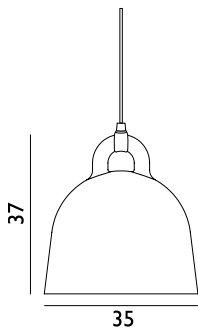

Bell Lamp Small EU

Colli: 1
Size & Weight: H: 37 x Ø: 35 cm - 1,7 kg
Packing: Brown Box - H: 47 x L: 39 x D: 39 cm - 3,5 kg
M3: 0,0715
Material: Aluminum
Light Source: E27 (big socket). Low-energy 9 Watt bulbs are recommended.

Contract Price
SEK 3.256,00

502084
White

502092
Black

502100
Sand

502110
Grey