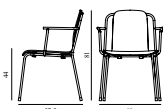

STUDIO CHAIR FULL UPHOLSTERY

Design: Simon Legald, 2018
Duty Code: 9401710000
Made in: Denmark
Price Groups: 1) Oceanic, Aquarius
2) Synergy, Remix, Main Line Flax
3) Yoredale, Canvas
4) Steelcut Trio, City Velvet
5) Hallingdal, Fiord, Divina Melange, Divina MD, Divina
6) Zero, Vidar
7) Ultra Leather, Elle

Studio Chair Full Upholstery Black Steel		
Colli:	1	
Size & Weight:	H: 81 x W: 60 x D: 57,5 x SH: 44 cm - 6 kg	
Packing:	Brown Box - H: 92 x L: 65 x D: 60 cm - 8,6 kg	
M3:	0,3588	
Material:	Shell: Full Upholstery, Legs: Powder Coated Steel, Upholstery: See price groups.	
Production time:	5 weeks	
711271 Group 1	SEK	Contract Price 5.256,00
711272 Group 2	SEK	Contract Price 5.372,00
711273 Group 3	SEK	Contract Price 5.828,00
711274 Group 4	SEK	Contract Price 6.056,00
711275 Group 5	SEK	Contract Price 6.284,00
711276 Group 6	SEK	Contract Price 7.312,00
711277 Group 7	SEK	Contract Price 7.656,00

STUDIO ARMCHAIR

Design: Simon Legald, 2018
Duty Code: 9401790000
Made in: Lithuania
Construction: Studio is made in molded oak veneer. Comes with a clear lacquer or in a painted version. Legs are made of powder coated steel tubes. Stackable.
Maintenance: Clean with damp cloth.

Studio Armchair Black Steel			
Colli:	1		
Size & Weight:	H: 81 x W: 60 x D: 57,5 x SH: 44 cm - 6,8 kg		
Packing:	Brown Box - H: 92 x L: 65 x D: 65 cm - 9,6 kg		
M3:	0,3887		
Material:	Shell: Lacquered Oak Veneer or Painted and Lacquered Ash Veneer, Legs: Powder Coated Steel		
Production time:	2 weeks		
	SEK	Contract Price 3.428,00	
601786 Oak	601787 Light Grey	601788 Brown	601789 Green
601790 Black