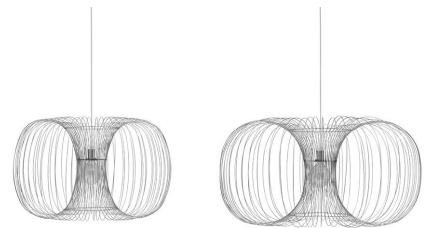

	608441 White	Contract Price SEK 3.428,00		608442 Sand	Contract Price SEK 3.428,00
	608443 Grey	Contract Price SEK 3.428,00			

COIL

Design: Simon Legald, 2022
 Duty Code: 9405199090
 Made in: China
 Construction: Coil is a voluminous lamp, which has a rounded rectangle shape created by curved stainless-steel wires.
 Maintenance: Clean with a damp cloth.