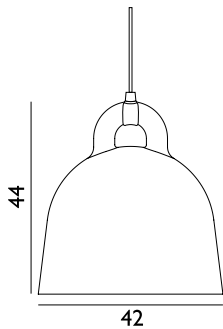

Bell Lamp Medium US

Colli: I
Size & Weight: H: 44 x Ø: 42 cm - 3,1 kg
Packing: Brown Box - H: 53 x L: 48 x D: 48 cm - 5 kg
M3: 0,1221
Material: Aluminum
Light Source: US E26 (big socket). Low-energy 9 Watt bulbs are recommended.

SEK Contract Price 4.112,00

503044 Sand	503045 Grey	503048 White	503053 Black