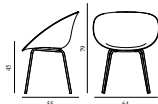

Mat Armchair Front Upholstery Seaweed Cream Steel

Colli: 1
Size & Weight: H: 79 x W: 64 x D: 55 x SH: 45 cm - 4,5 kg
Packing: Brown Box - H: 81 x L: 65 x D: 56 cm
Material: Shell: Hemp Fibers, Eelgrass. Legs: Powder Coated Steel. Upholstery: See price groups
Production time: 8 weeks

713091 Group 1	SEK	<i>Contract Price</i> 5.428,00
713092 Group 2	SEK	<i>Contract Price</i> 5.484,00
713093 Group 3	SEK	<i>Contract Price</i> 5.828,00
713094 Group 4	SEK	<i>Contract Price</i> 5.940,00
713095 Group 5	SEK	<i>Contract Price</i> 6.172,00
713096 Group 6	SEK	<i>Contract Price</i> 6.912,00
713097 Group 7	SEK	<i>Contract Price</i> 7.140,00