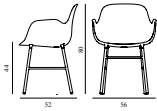

Form Armchair Brass

Colli: 1
Size & Weight: H: 80 x W: 56 x D: 52 x SH: 44 cm - 7 kg
Packing: Brown Box - H: 81,5 x L: 54 x D: 54 cm - 8,2 kg
Material: Shell: Polypropylene, Legs: Brass Plated Steel.
Production time: 2 weeks

Contract Price
3.256,00

SEK			
1400912 White	1400913 Grey	1400914 Black	1400915 Blue
1400916 Green	1400917 Red