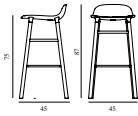

Form Barstool 75 cm Full Upholstery Walnut		
Colli:	1	
Size & Weight:	H: 87 x W: 45 x D: 45 x SH: 75 cm - 4,1 kg	
Packing:	Brown Box - H: 94,5 x L: 49,5 x D: 48,5 cm - 5,3 kg	
Material:	Shell: Polypropylene, PU Foam, Legs: Walnut, Upholstery: See price groups.	
Production time:	6 weeks	
708091 Group 1	SEK	<i>Contract Price</i> 7.084,00
708092 Group 2	SEK	<i>Contract Price</i> 7.084,00
708093 Group 3	SEK	<i>Contract Price</i> 7.312,00
708094 Group 4	SEK	<i>Contract Price</i> 7.428,00
708095 Group 5	SEK	<i>Contract Price</i> 7.540,00
708096 Group 6	SEK	<i>Contract Price</i> 8.112,00
708097 Group 7	SEK	<i>Contract Price</i> 8.228,00