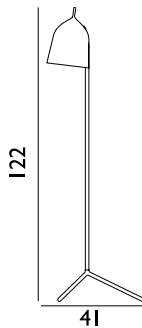

STAGE EU

Design: Daniel Debiassi & Federico Sandri, 2016
Duty Code: 9405299090
Made in: China
Construction: Stage is constructed of a powder coated metal body with a plastic lamp shade. Delivered with 2 m textile cord.
Maintenance: Clean with damp cloth.

Stage Floor Lamp EU Colli: 1 Size & Weight: H: 122 x L: 41 x D: 36 cm - 2,1 kg Material: Powder Coated Metal Light Source: SMD 2835 LED chip (not replaceable). Light source power - 11W, whole lamp power: 13W. Input voltage: 100-240V, LED part input: 15.1V DC 700mA. Colour temperature: 2800-3200K. LED life span - 30000hrs.		<i>Contract Price</i> SEK 4.000,00
	505076 Black	

STAGE US

Design: Daniel Debiassi & Federico Sandri, 2016
Duty Code: 9405299090
Made in: China
Construction: Stage is constructed of a powder coated metal body with a plastic lamp shade. Delivered with 2 m textile cord.
Maintenance: Clean with damp cloth.

Stage Floor Lamp US Colli: 1 Size & Weight: H: 122 x L: 41 x D: 36 cm - 2,1 kg Material: Powder Coated Metal Light Source: SMD 2835 LED chip (not replaceable). Light source power - 11W, whole lamp power: 13W. Input voltage: 100-240V, LED part input: 15.1V DC 700mA. Colour temperature: 2800-3200K. LED life span - 30000hrs.				<i>Contract Price</i> SEK 4.000,00			
	505078 White		505079 Grey		505080 Black		505081 Petrol Green