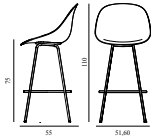

Mat Bar Chair 75 cm Front Upholstery Seaweed Black Steel

Coll: I
Size & Weight: H: 110 x W: 51,6 x D: 55 x SH: 75 cm - 5,7 kg
Packing: Brown Box - H: 112 x L: 54,5 x D: 52 cm
Material: Shell: Hemp Fibers, Eelgrass. Legs: Powder Coated Steel. Upholstery: See price groups
Production time: 8 weeks

713391 Group 1	SEK	<i>Contract Price</i> 5.884,00

713392 Group 2	SEK	<i>Contract Price</i> 5.940,00

713393 Group 3	SEK	<i>Contract Price</i> 6.284,00

713394 Group 4	SEK	<i>Contract Price</i> 6.340,00

713395 Group 5	SEK	<i>Contract Price</i> 6.572,00

713396 Group 6	SEK	<i>Contract Price</i> 7.200,00

713397 Group 7	SEK	<i>Contract Price</i> 7.428,00