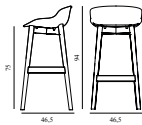

Hyg Barstool 75 cm Front Upholstery Sand & Black Oak

Colli: 1
Size & Weight: H: 94 x W: 46,5 x D: 46,5 x SH: 75 cm - 5,9 kg
Packing: Brown Box - H: 96 x L: 49,5 x D: 48,5 cm - 7,9 kg
M3: 0,2305
Material: Shell: Polypropylene with PU foam and front upholstery. Legs: Painted and lacquered oak, Upholstery: See price groups.
Production time: 5 weeks

709571 Group 1	SEK	<i>Contract Price</i> 5.372,00
709572 Group 2	SEK	<i>Contract Price</i> 5.428,00
709573 Group 3	SEK	<i>Contract Price</i> 5.600,00
709574 Group 4	SEK	<i>Contract Price</i> 5.772,00
709575 Group 5	SEK	<i>Contract Price</i> 5.940,00
709576 Group 6	SEK	<i>Contract Price</i> 6.512,00
709577 Group 7	SEK	<i>Contract Price</i> 6.684,00