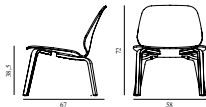

My Chair Lounge Oak

Coll: 1
Size & Weight: H: 72 x W: 58 x D: 67 x SH: 38,5 cm - 7,9 kg
Packing: Brown Box - H: 76,5 x L: 67 x D: 62,5 cm - 11,1 kg
Material: Shell and Legs: Lacquered Oak Veneer
Production time: 4 weeks

SEK *Contract Price* 3.428,00