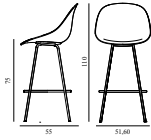

Mat Bar Chair 75 cm Front Upholstery Hemp Black Steel

Coll: I
Size & Weight: H: 110 x W: 51,6 x D: 55 x SH: 75 cm - 5,7 kg
Packing: Brown Box - H: 112 x L: 54,5 x D: 52 cm
Material: Shell: Hemp Fibers. Legs: Powder Coated Steel. Upholstery: See price groups
Production time: 8 weeks

713381 Group 1	SEK	<i>Contract Price</i> 5.884,00

713382 Group 2	SEK	<i>Contract Price</i> 5.940,00

713383 Group 3	SEK	<i>Contract Price</i> 6.284,00

713384 Group 4	SEK	<i>Contract Price</i> 6.340,00

713385 Group 5	SEK	<i>Contract Price</i> 6.572,00

713386 Group 6	SEK	<i>Contract Price</i> 7.200,00

713387 Group 7	SEK	<i>Contract Price</i> 7.428,00