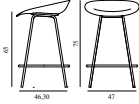

5) Hallingdal, Fiord, Divina Melange, Divina MD, Divina

6) Zero, Vidar

7) Ultra Leather, Elle

Mat Barstool 65 cm Full Upholstery Cream Steel

Colli: 1
 Size & Weight: H: 75 x W: 47 x D: 46,3 x SH: 65 cm - 5,1 kg
 Packing: Brown Box - H: 88 x L: 55,5 x D: 52 cm
 Material: Shell: Hemp Fibers. Legs: Powder Coated Steel. Upholstery: See price groups
 Production time: 8 weeks