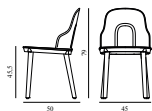

Allez Chair Oak

Colli: 1
Size & Weight: H: 79 x W: 45 x D: 50 x SH: 45,5 cm - 3,6 kg
Packing: Flat-packed: Brown Box - H: 50 x L: 44 x D: 15 cm - 3,6 kg - 0,033 m3 / Mounted: Brown Box - H: 64 x L: 47 x D: 91 cm (2 pcs)- 9,3 kg - 0,2737 m3
Material: Main body in polypropylene (PP). Seat available in polyamide (PA), molded wicker polypropylene (PP) or indoor or outdoor upholstery. Legs available in polypropylene (PP) or lacquered oak.
Color: Black, White, Grey, Warm grey, Park green
Production time: 2 weeks

				Contract Price 2.456,00
SEK				
	304050 Black		304051 White	
			304052 Grey	
	304054 Park Green