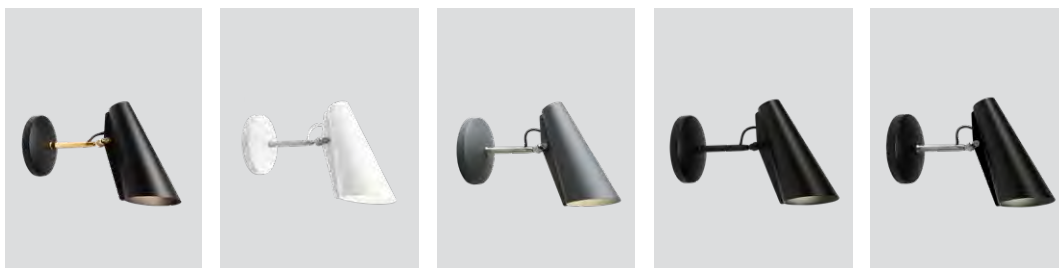

Birdy wall short
black / brass
– Item no. 615

Birdy wall short
white / steel
– Item no. 616

Birdy wall short
grey / steel
– Item no. 617

Birdy wall short
black / black
– Item no. 618

Birdy wall short
black / steel
– Item no. 619

Product type: Wall lamp

Design: Birger Dahl, 1952

Shade material: Aluminium

Shade and base colours: White, grey or black
(shade inner colour is same as outer colour)

Body material: Steel

Body and joints colour: Steel, brass or black

Wire: Black (grey or black versions only) or white
(white version only), 200 cm

Switch: On/off switch on the wire

Bulb: E27, Max. 11 W LED only

Voltage: 220V - 240V - 50/60Hz

Net weight: Birdy wall swing: 0.8 kg.

Birdy wall short: 0.7 kg

Minimum order size: 2