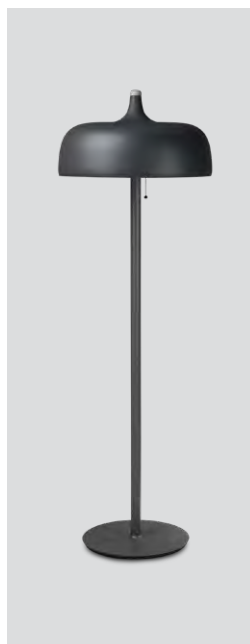

UK plug available

LED (Light source)

Acorn floor

P. 90

Acorn floor white matt
– Item no. 549

Acorn floor grey matt
– Item no. 550

Acorn floor black matt
– Item no. 551

Light beech top