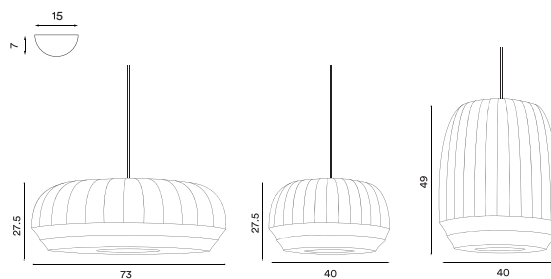

Dimensions and light direction:

Recommended bulb:

Prices NOK	(RRP ex. VAT)	(RRP incl. VAT)
Small	3 192,-	3 990,-
Tall	3 752,-	4 690,-
Large oval	4 392,-	5 490,-

Prices DKK	(RRP ex. VAT)	(RRP incl. VAT)
Small	2 632,-	3 290,-
Tall	3 032,-	3 790,-
Large oval	3 592,-	4 490,-

Prices SEK	(RRP ex. VAT)	(RRP incl. VAT)
Small	3 512,-	4 390,-
Tall	4 072,-	5 090,-
Large oval	4 792,-	5 990,-

Prices Euro	(RRP ex. VAT)	(RRP incl. VAT)
Small	358,-	429,-
Tall	416,-	499,-
Large oval	499,-	599,-