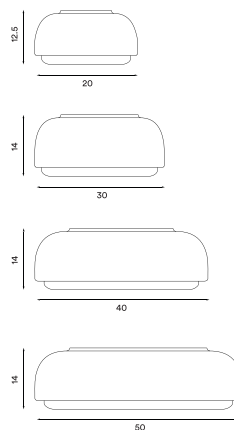

Recommended bulbs: LED - 7 / 11 W

Prices NOK	(RRP ex. VAT)	(RRP incl. VAT)
D20	2 392,-	2 990,-
D30	2 792,-	3 490,-
D40	3 592,-	4 490,-
D50	4 792,-	5 990,-

Prices SEK	(RRP ex. VAT)	(RRP incl. VAT)
D20	2 632,-	3 290,-
D30	3 192,-	3 990,-
D40	4 152,-	5 190,-
D50	5 352,-	6 690,-

Prices DKK	(RRP ex. VAT)	(RRP incl. VAT)
D20	1 992,-	2 490,-
D30	2 312,-	2 890,-
D40	2 872,-	3 590,-
D50	3 832,-	4 790,-

Prices Euro	(RRP ex. VAT)	(RRP incl. VAT)
D20	266,-	319,-
D30	316,-	379,-
D40	408,-	489,-
D50	541,-	649,-