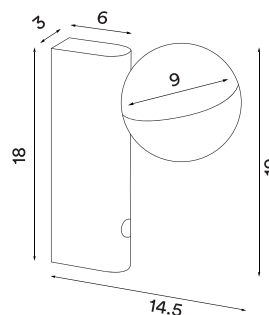

Dimensions and light direction:

Light source included:

LED 6 W - Energy class: G/E

Prices NOK (RRP ex. VAT) (RRP incl. VAT)

2 392,- 2 990,-

Prices SEK (RRP ex. VAT) (RRP incl. VAT)

2 632,- 3 290,-

Prices DKK (RRP ex. VAT) (RRP incl. VAT)

1 912,- 2 390,-

Prices Euro (RRP ex. VAT) (RRP incl. VAT)

266,- 319,-