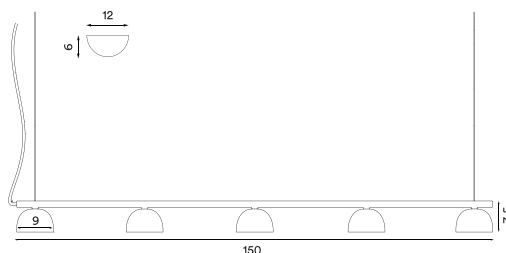

Dimensions and light direction:

Light source included:

LED 5 x 6 W - Energy class: G/E

Prices NOK	(RRP ex. VAT)	(RRP incl. VAT)	Prices SEK	(RRP ex. VAT)	(RRP incl. VAT)
	5 592,-	6 990,-		6 152,-	7 690,-
Prices DKK	(RRP ex. VAT)	(RRP incl. VAT)	Prices EUR	(RRP ex. VAT)	(RRP incl. VAT)
	4 472,-	5 590,-		624,-	749,-