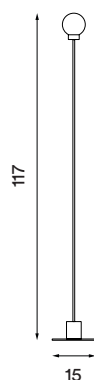

Recommended dimmable bulb: