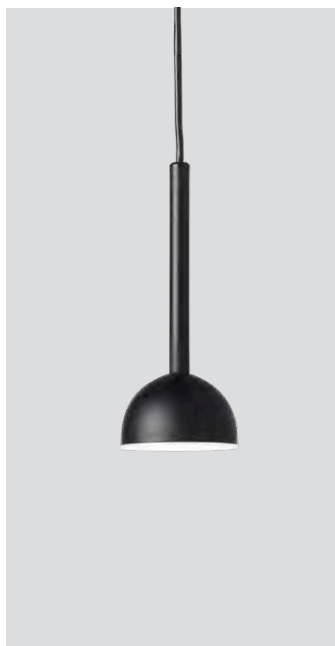

Blush pendant

P. 102

Blush pendant black matt
– Item no. 115