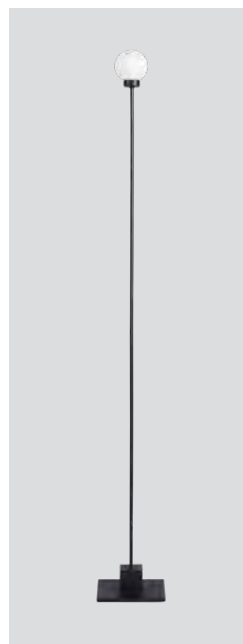

Snowball floor black
– Item no. 717

Product type: Floor lamp

Design: Trond Svendgård, 2005

Body material: Steel and aluminium or brass

Body colour: Steel, white, brass or black

Shade material: Mouth blown glass

Shade colour: Opal white matt

Wire (with dimmer switch): Transparent (steel and white versions), black (black and brass versions), 200 cm

Bulb: G9, Max. 6 W LED only (dimmable)

Voltage: 220V - 240V - 50/60Hz

Net weight: 1.6 kg

Minimum order size: 2

Spare part available: Glass shade, dimmer switch

Dimensions and light direction:

Recommended dimmable bulb:

Prices NOK	(RRP ex. VAT)	(RRP incl. VAT)
Steel, white, black	2 392,-	2 990,-
Brass	2 952,-	3 690,-

Prices DKK	(RRP ex. VAT)	(RRP incl. VAT)
Steel, white, black	1 912,-	2 390,-
Brass	2 392,-	2 990,-

Prices SEK	(RRP ex. VAT)	(RRP incl. VAT)
Steel, white, black	2 632,-	3 290,-
Brass	3 192,-	3 990,-

Prices Euro	(RRP ex. VAT)	(RRP incl. VAT)
Steel, white, black	266,-	319,-
Brass	333,-	399,-