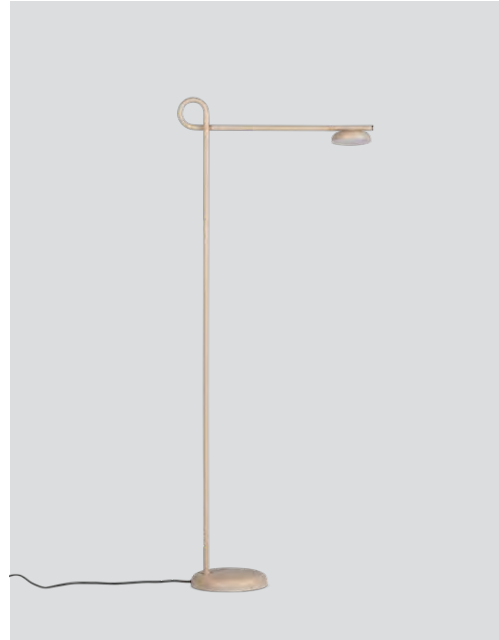

Salto floor beige
– Item no. 736

Product type: Floor lamp
Design: Gridy, 2022
Shade and body material: Steel
Shade and body colour: Black or beige
Light diffuser material: Opal acrylic
Wire: Black, 200 cm
Switch: 3-step touch dimmer (on lamp)
Bulb: Integrated LED 6 W, 550 lm, 2700/3000 K, CRI > 85, step dim
Voltage: 220V - 240V - 50/60Hz
Net weight: 5.4 kg
Minimum order size: 1