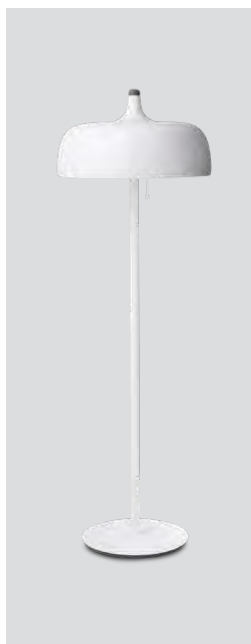

Acorn floor

P. 90

Acorn floor white matt
– Item no. 549