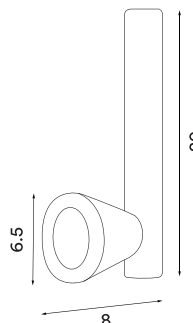

Prices NOK	(RRP ex. VAT)	(RRP incl. VAT)	Prices SEK	(RRP ex. VAT)	(RRP incl. VAT)
	1 352,-	1 690,-		1 480,-	1 850,-
Prices DKK	(RRP ex. VAT)	(RRP incl. VAT)	Prices Euro	(RRP ex. VAT)	(RRP incl. VAT)
	1 112,-	1 390,-		149,-	179,-