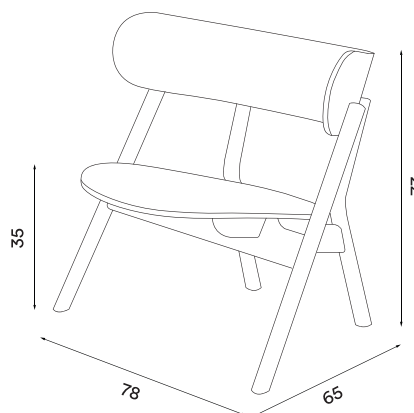

Dimensions (cm):

Prices NOK	(RRP ex. VAT)	(RRP incl. VAT)
	11 592,-	14 490,-

Prices SEK	(RRP ex. VAT)	(RRP incl. VAT)
	12 792,-	15 990,-

Prices DKK	(RRP ex. VAT)	(RRP incl. VAT)
	9 192,-	11 490,-

Prices Euro	(RRP ex. VAT)	(RRP incl. VAT)
	1 249,-	1 499,-