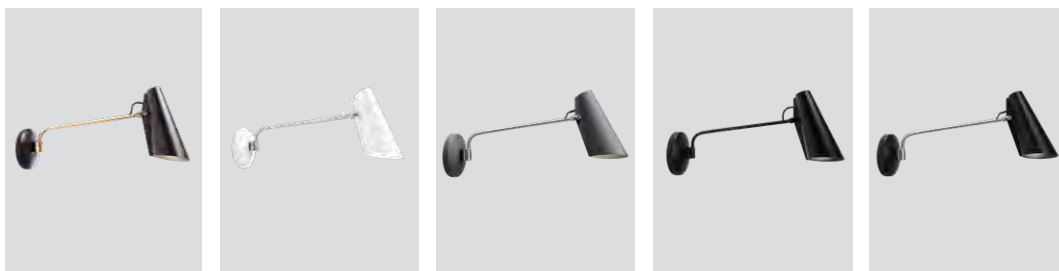

Prices Euro

(RRP ex. VAT) (RRP incl. VAT)

333,-	399,-
-------	-------

Birdy wall

P. 101

Birdy wall swing
black / brass
– Item no. 610

Birdy wall swing
white / steel
– Item no. 611

Birdy wall swing
grey / steel
– Item no. 612

Birdy wall swing
black / black
– Item no. 613

Birdy wall swing
black / steel
– Item no. 614

Birdy wall short
black / brass
– Item no. 615

Birdy wall short
white / steel
– Item no. 616

Birdy wall short
grey / steel
– Item no. 617