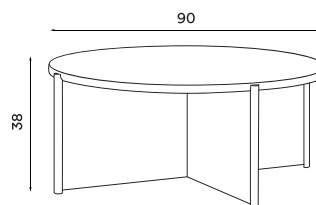

Prices NOK	(RRP ex. VAT)	(RRP incl. VAT)	Prices SEK	(RRP ex. VAT)	(RRP incl. VAT)
Cling D70H43	7 992,-	9 990,-	Cling D70H43	8 792,-	10 990,-
Cling D90H38	10 392,-	12 990,-	Cling D90H38	11 592,-	14 490,-

Prices DKK	(RRP ex. VAT)	(RRP incl. VAT)	Prices Euro	(RRP ex. VAT)	(RRP incl. VAT)
Cling D70H43	6 152,-	7 690,-	Cling D70H43	833,-	999,-
Cling D90H38	7 992,-	9 990,-	Cling D90H38	1 083,-	1 299,-