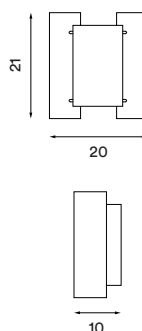

Recommended bulb:

LED – 11 W

Prices NOK	(RRP ex. VAT)	(RRP incl. VAT)
White, black, dark green	2 392,-	2 990,-
Aluminium	3 192,-	3 990,-
Brass	3 192,-	3 990,-

Prices DKK	(RRP ex. VAT)	(RRP incl. VAT)
White, black, dark green	1 992,-	2 490,-
Aluminium	2 632,-	3 290,-
Brass	2 632,-	3 290,-

Prices SEK	(RRP ex. VAT)	(RRP incl. VAT)
White, black, dark green	2 632,-	3 290,-
Aluminium	3 512,-	4 390,-
Brass	3 512,-	4 390,-

Prices Euro	(RRP ex. VAT)	(RRP incl. VAT)
White, black, dark green	266,-	319,-
Aluminium	333,-	399,-
Brass	374,-	449,-