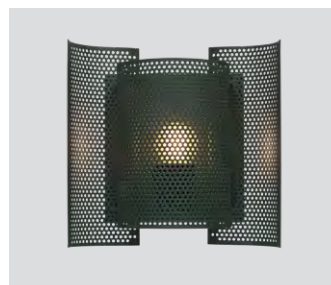

Butterfly perforated dark green
– Item no. 326