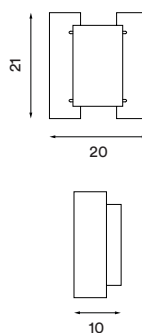

Recommended bulb:

Prices NOK	(RRP ex. VAT)	(RRP incl. VAT)
White, black, dark green	2 392,-	2 990,-
Aluminium	3 192,-	3 990,-
Brass	3 192,-	3 990,-

Prices SEK	(RRP ex. VAT)	(RRP incl. VAT)
White, black, dark green	2 632,-	3 290,-
Aluminium	3 512,-	4 390,-
Brass	3 512,-	4 390,-

Prices DKK	(RRP ex. VAT)	(RRP incl. VAT)
White, black, dark green	1 992,-	2 490,-
Aluminium	2 632,-	3 290,-
Brass	2 632,-	3 290,-

Prices Euro	(RRP ex. VAT)	(RRP incl. VAT)
White, black, dark green	266,-	319,-
Aluminium	333,-	399,-
Brass	374,-	449,-