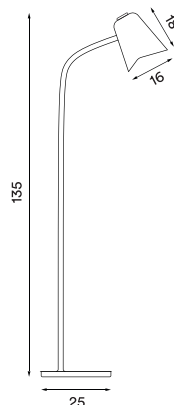

Dimensions and light direction:

Light source included:

LED 13 W - Energy class: G

Prices NOK

(RRP ex. VAT) (RRP incl. VAT)

3 192,- 3 990,-

Prices SEK

(RRP ex. VAT) (RRP incl. VAT)

3 512,- 4 390,-

Prices DKK

(RRP ex. VAT) (RRP incl. VAT)

2 632,- 3 290,-

Prices Euro

(RRP ex. VAT) (RRP incl. VAT)

333,- 399,-