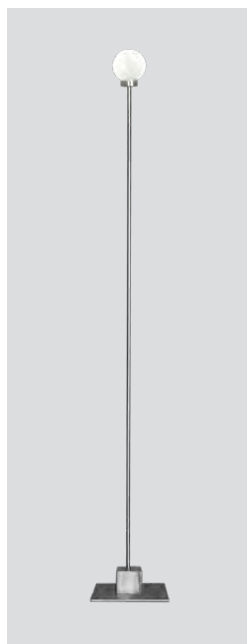

Snowball floor

P. 132

Snowball floor steel
– Item no. 714