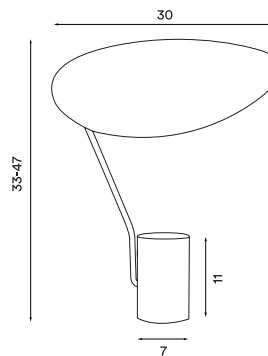

Dimensions and light direction:

Recommended bulb:

LED – 6 W

Prices NOK	(RRP ex. VAT) (RRP incl. VAT)		Prices SEK	(RRP ex. VAT) (RRP incl. VAT)			
		3 032,-		3 790,-		3 352,-	4 190,-
Prices DKK	(RRP ex. VAT) (RRP incl. VAT)		Prices Euro	(RRP ex. VAT) (RRP incl. VAT)			
		2 392,-		2 990,-		333,-	399,-