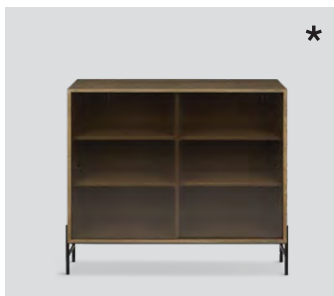

Hifive glass cabinet 75H74
light oak H15 legs

Hifive glass cabinet 75H74
smoked oak H15 legs

Hifive glass cabinet 75H74
black oak H28 legs

Hifive glass cabinet 100H74
light oak H28 legs

Hifive glass cabinet 100H74
smoked oak H15 legs