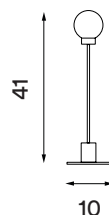

Recommended dimmable bulb: