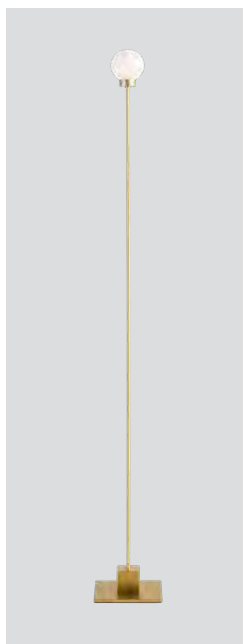

Snowball floor brass
– Item no. 716