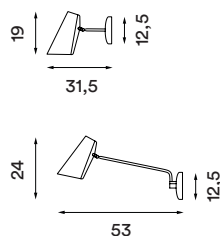

Dimensions and light direction:

Recommended bulb:

LED – 7 W

Prices NOK	(RRP ex. VAT)	(RRP incl. VAT)	Prices SEK	(RRP ex. VAT)	(RRP incl. VAT)
Long arm	2 792,-	3 490,-	Long arm	3 079,-	3 849,-
Short arm	2 392,-	2 990,-	Short arm	2 632,-	3 290,-

Prices DKK	(RRP ex. VAT)	(RRP incl. VAT)	Prices Euro	(RRP ex. VAT)	(RRP incl. VAT)
Long arm	2 152,-	2 690,-	Long arm	308,-	369,-
Short arm	1 992,-	2 490,-	Short arm	274,-	329,-