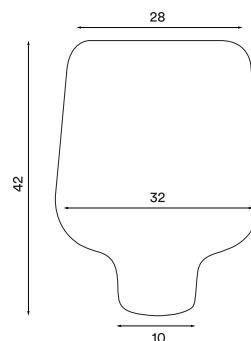

Recommended bulb:

Prices NOK	(RRP ex. VAT)	(RRP incl. VAT)
	8 792,-	10 990,-

Prices SEK	(RRP ex. VAT)	(RRP incl. VAT)
	9 592,-	11 990,-

Prices DKK	(RRP ex. VAT)	(RRP incl. VAT)
	6 792,-	8 490,-

Prices Euro	(RRP ex. VAT)	(RRP incl. VAT)
	916,-	1 099,-