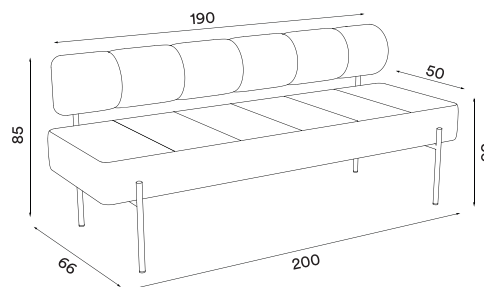

Net weight: 45 kg

Minimum order size: 1

Made to order

Dimensions (cm):

Prices NOK	(RRP ex. VAT)	(RRP incl. VAT)
Price group 0	15 992,-	19 990,-
Price group 1	19 992,-	24 990,-
Price group 2	21 592,-	26 990,-
Price group 3	26 392,-	32 990,-
Price group 4	27 992,-	34 990,-