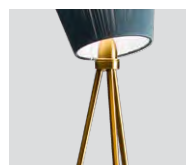

Oslo Wood gold feet – *Item no. 184*