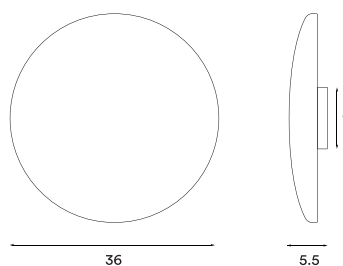

Dimensions and light direction:

Light source included:

LED 6 W - Energy class: G/E

Prices NOK (RRP ex. VAT) (RRP incl. VAT)

White, black, alu	3 192,-	3 990,-
Brass	4 792,-	5 990,-

Prices DKK (RRP ex. VAT) (RRP incl. VAT)

White, black, alu	2 552,-	3 190,-
Brass	3 912,-	4 890,-

Prices SEK (RRP ex. VAT) (RRP incl. VAT)

White, black, alu	3 512,-	4 390,-
Brass	5 352,-	6 690,-

Prices Euro (RRP ex. VAT) (RRP incl. VAT)

White, black, alu	358,-	429,-
Brass	549,-	659,-