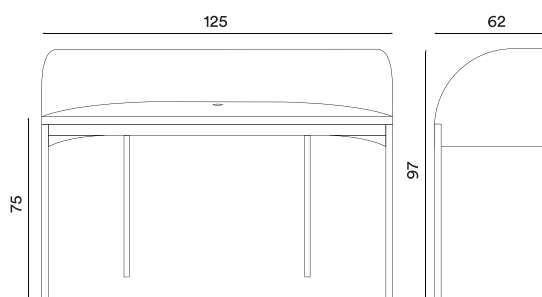

Prices NOK	(RRP ex. VAT) (RRP incl. VAT)		Prices SEK	(RRP ex. VAT) (RRP incl. VAT)			
		15 192,-		18 990,-		16 792,-	20 990,-

Prices DKK	(RRP ex. VAT) (RRP incl. VAT)		Prices Euro	(RRP ex. VAT) (RRP incl. VAT)			
		12 792,-		15 990,-		1 749,-	2 099,-