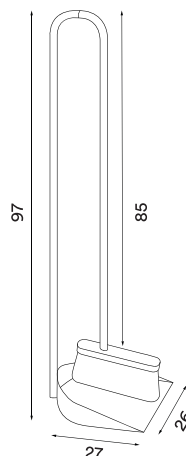

Prices NOK	(RRP ex. VAT) (RRP incl. VAT)		Prices SEK	(RRP ex. VAT) (RRP incl. VAT)			
		1 832,-		2 290,-		1 992,-	2 490,-
Prices DKK	(RRP ex. VAT) (RRP incl. VAT)		Prices Euro	(RRP ex. VAT) (RRP incl. VAT)			
		1 432,-		1 790,-		199,-	239,-