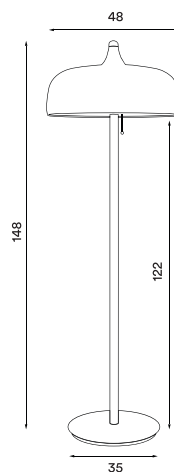

Dimensions and light direction:

Recommended bulbs:

Prices NOK (RRP ex. VAT) (RRP incl. VAT)

5 592,- 6 990,-

Prices SEK (RRP ex. VAT) (RRP incl. VAT)

6 152,- 7 690,-

Prices DKK (RRP ex. VAT) (RRP incl. VAT)

4 392,- 5 490,-

Prices Euro (RRP ex. VAT) (RRP incl. VAT)

608,- 729,-