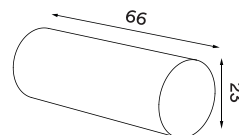

Price group 3: Steelcut Trio 3, Fiord 2, Canvas 2 (Kvadrat)

Price group 4: Vidar, Moss (Kvadrat), Ultra leather (Sørensen Leather)

Net weight: 2.0 kg

Minimum order size: 1

Made to order

Dimensions (cm):

Prices NOK	(RRP ex. VAT)	(RRP incl. VAT)	Prices SEK	(RRP ex. VAT)	(RRP incl. VAT)
Price group 0	2 392,-	2 990,-	Price group 0	2 632,-	3 290,-
Price group 1	3 192,-	3 990,-	Price group 1	3 512,-	4 390,-
Price group 2	3 432,-	4 290,-	Price group 2	3 752,-	4 690,-
Price group 3	3 912,-	4 890,-	Price group 3	4 312,-	5 390,-
Price group 4	4 232,-	5 290,-	Price group 4	4 632,-	5 790,-