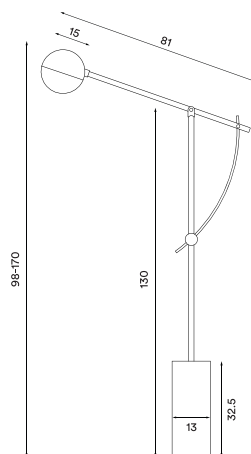

Dimensions and light direction:

Recommended dimmable bulb:

Prices NOK	(RRP ex. VAT)	(RRP incl. VAT)	Prices SEK	(RRP ex. VAT)	(RRP incl. VAT)
	7 992,-	9 990,-		8 792,-	10 990,-
Prices DKK	(RRP ex. VAT)	(RRP incl. VAT)	Prices Euro	(RRP ex. VAT)	(RRP incl. VAT)
	6 392,-	7 990,-		916,-	1 099,-