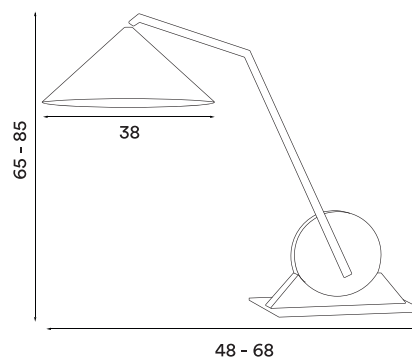

Dimensions and light direction:

Recommended dimmable bulb:

LED – 11 W

Prices NOK	(RRP ex. VAT)	(RRP incl. VAT)
	9 192,-	11 490,-

Prices SEK	(RRP ex. VAT)	(RRP incl. VAT)
	10 392,-	12 990,-

Prices DKK	(RRP ex. VAT)	(RRP incl. VAT)
	7 192,-	8 990,-

Prices Euro	(RRP ex. VAT)	(RRP incl. VAT)
	999,-	1 199,-