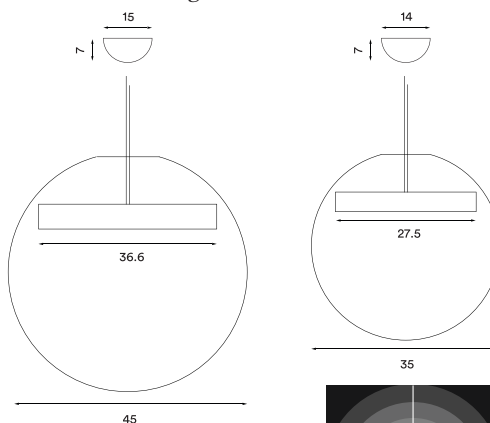

Light source included:

LED 10 W - Energy class: G

Prices NOK	(RRP ex. VAT)	(RRP incl. VAT)
Small (D35)	5 992,-	7 490,-
Large (D45)	7 992,-	9 990,-

Prices SEK	(RRP ex. VAT)	(RRP incl. VAT)
Small (D35)	6 392,-	7 990,-
Large (D45)	8 392,-	10 490,-

Prices DKK	(RRP ex. VAT)	(RRP incl. VAT)
Small (D35)	4 632,-	5 790,-
Large (D45)	6 152,-	7 690,-

Prices Euro	(RRP ex. VAT)	(RRP incl. VAT)
Small (D35)	624,-	749,-
Large (D45)	849,-	1 019,-