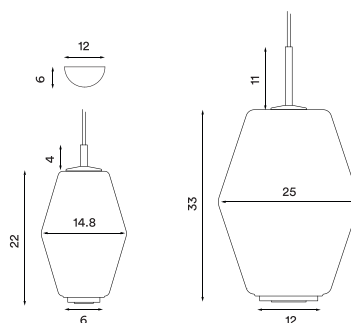

Dimensions and light direction:

Recommended bulbs:

LED – 7 W

LED – 9 W

Prices NOK	(RRP ex. VAT)	(RRP incl. VAT)
Dahl small	2 632,-	3 290,-
Dahl large	3 192,-	3 990,-

Prices SEK	(RRP ex. VAT)	(RRP incl. VAT)
Dahl small	2 792,-	3 490,-
Dahl large	3 512,-	4 390,-

Prices DKK	(RRP ex. VAT)	(RRP incl. VAT)
Dahl small	1 912,-	2 390,-
Dahl large	2 392,-	2 990,-

Prices Euro	(RRP ex. VAT)	(RRP incl. VAT)
Dahl small	283,-	339,-
Dahl large	332,-	399,-