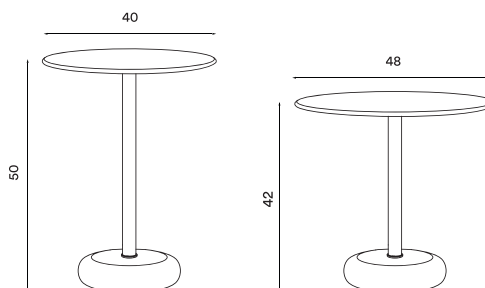

Dimensions (cm):

Prices NOK	(RRP ex. VAT)	(RRP incl. VAT)	Prices SEK	(RRP ex. VAT)	(RRP incl. VAT)
Ton D40H50	5 592,-	6 990,-	Ton D40H50	6 152,-	7 690,-
Ton D48H42	6 392,-	7 990,-	Ton D48H42	7 192,-	8 990,-

Prices DKK	(RRP ex. VAT)	(RRP incl. VAT)	Prices Euro	(RRP ex. VAT)	(RRP incl. VAT)
Ton D40H50	4 312,-	5 390,-	Ton D40H50	608,-	729,-
Ton D48H42	4 792,-	5 990,-	Ton D48H42	691,-	829,-