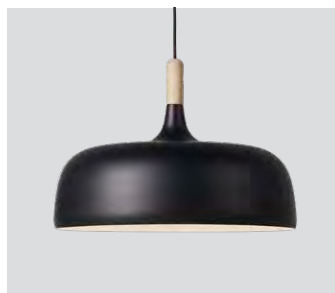

Acorn pendant

P. 91

Acorn pendant white matt
– Item no. 543

Acorn pendant grey matt
– Item no. 544

Acorn pendant black matt
– Item no. 545

Product type: Pendant lamp

Design: Atle Tveit, 2012

Shade material: Aluminium

Shade colour: White, grey or black

Shade inner colour: White

Wooden parts: Light beech or dark walnut
(both colours are included)

Wire: White (white version), grey (grey version) or black (black version), silk 370 cm

Bulb: E27, Max. 100 W

Voltage: 220V - 240V - 50Hz

Net weight: 2.3 kg

Minimum order size: 1

Spare parts available: Ceiling mounted canopy, wooden parts