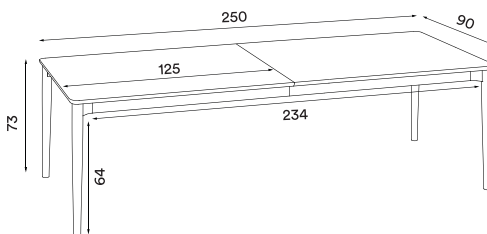

Dimensions (cm):

Prices NOK	(RRP ex. VAT)	(RRP incl. VAT)
Table light/smoked	34 392,-	42 990,-
Table black	39 992,-	49 990,-
Extension light/smoked	4 392,-	5 490,-
Extension black	5 592,-	6 990,-

Prices SEK	(RRP ex. VAT)	(RRP incl. VAT)
Table light/smoked	38 392,-	47 990,-
Table black	43 992,-	54 990,-
Extension light/smoked	4 799,-	5 999,-
Extension black	5 992,-	7 490,-

Prices DKK	(RRP ex. VAT)	(RRP incl. VAT)
Table light/smoked	26 392,-	32 990,-
Table black	31 192,-	38 990,-
Extension light/smoked	3 352,-	4 190,-
Extension black	4 392,-	5 490,-

Prices Euro	(RRP ex. VAT)	(RRP incl. VAT)
Table light/smoked	3 749,-	4 499,-
Table black	4 166,-	4 999,-
Extension light/smoked	479,-	575,-
Extension black	604,-	725,-