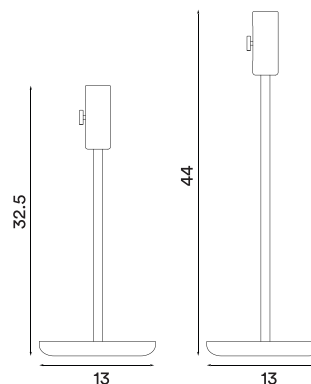

Colours: Black, white or brass

Net weight H32.5: 0.5 kg (black and white versions), 0.6 kg (brass version)

Net weight H44: 0.5 kg (black and white versions), 0.6 kg (brass version)

Minimum order size: 2

Dimensions (cm):