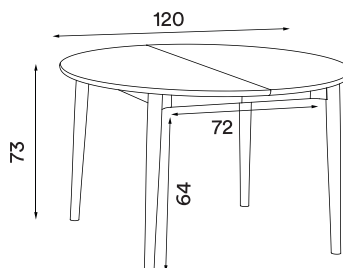

Dimensions (cm):

Prices NOK	(RRP ex. VAT)	(RRP incl. VAT)
Table light/smoked	26 392,-	32 990,-
Table black	31 992,-	39 990,-
Extension light/smoked	5 192,-	6 490,-
Extension black	6 392,-	7 990,-

Prices SEK	(RRP ex. VAT)	(RRP incl. VAT)
Table light/smoked	28 792,-	35 990,-
Table black	35 192,-	43 990,-
Extension light/smoked	5 592,-	6 990,-
Extension black	7 192,-	8 990,-

Prices DKK	(RRP ex. VAT)	(RRP incl. VAT)
Table light/smoked	19 992,-	24 990,-
Table black	23 992,-	29 990,-
Extension light/smoked	3 992,-	4 990,-
Extension black	4 792,-	5 990,-

Prices Euro	(RRP ex. VAT)	(RRP incl. VAT)
Table light/smoked	2 833,-	3 399,-
Table black	3 416,-	4 099,-
Extension light/smoked	563,-	675,-
Extension black	688,-	825,-