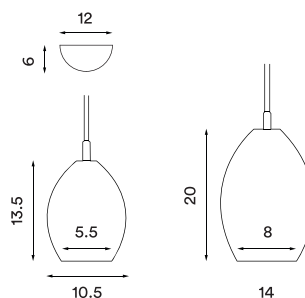

Dimensions and light direction:

Recommended bulb:

Prices NOK	(RRP ex. VAT)	(RRP incl. VAT)	Prices SEK	(RRP ex. VAT)	(RRP incl. VAT)
Small	2 392,-	2 990,-	Small	2 632,-	3 290,-
Large	2 712,-	3 390,-	Large	3 032,-	3 790,-
Prices DKK	(RRP ex. VAT)	(RRP incl. VAT)	Prices Euro	(RRP ex. VAT)	(RRP incl. VAT)
Small	1 912,-	2 390,-	Small	274,-	329,-
Large	2 232,-	2 790,-	Large	299,-	359,-