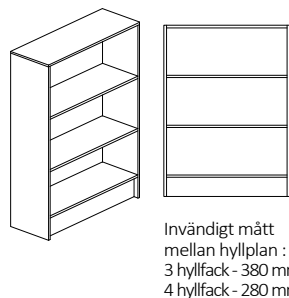

Tillval (pris/styck)

Lika låsning

Tryckcylinderlås - LL	3900.000.04	681:-

Olika låsning

Tryckcylinderlås - OL	3900.000.06	681:-

*Säkerhetshandtag 835s för Assa/Ruko cylinder	3910.000.00	1247:-

Tillval (pris/styck)

Ställfötter - 4st	3911.000.00	335:-

justermån 25 mm

Extra hyllplan/spån För skåp - dj.320 mm	3xxx.280.000x	242:-
För skåp - dj.470 mm	3xxx.400.000x	306:-
För skåp - dj.600 mm	3xxx.550.000x	340:-

Extra hyllplan/lamell

För skåp - dj.300 mm	3xxx.280.100x	473:-
För skåp - dj.450 mm	3xxx.400.100x	612:-
För skåp - dj.580 mm	3xxx.550.100x	756:-