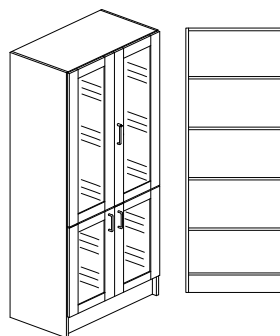

Invändigt mått:
Br.762/962 mm
Dj.295/445/575 mm
H.överdel ca.390 mm
och underdel ca.330 mm

Tillval (pris/styck)

Ställfötter - 4st 3911.000.00 335:-
justermån 25 mm

Extra hyllplan/spån

För skåp - dj.320 mm	xxxx.280.000x	242:-
För skåp - dj.470 mm	xxxx.400.000x	306:-
För skåp - dj.600 mm	xxxx.550.000x	340:-

Extra hyllplan/lamell

För skåp - dj.320 mm	xxxx.280.L00x	473:-
För skåp - dj.470 mm	xxxx.400.L00x	612:-
För skåp - dj.600 mm	xxxx.550.L00x	756:-