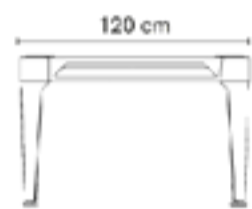

112 KG

ARTNR	MODEL, frame, cloth, pockets	SIZE (L x W x H)	BASE	WEIGHT	SEK (exkl. moms)
CO-219000-2	Hyphen Pool Table, polar white, cloth Mottled Light grey, White	215 x 120 x 75 cm	Steel structure, HPL slate. Carpet heather. Includes: 2 cues, 1 set of American marbles, 1 triangle + 1 diamond, 2 gray chinks & 1 cleaning brush	112 kg	96243
CO-219001-2	Hyphen Pool Table, polar white, cloth Mottled Light grey, Black grey	215 x 120 x 75 cm	Steel structure, HPL slate. Carpet heather. Includes: 2 cues, 1 set of American marbles, 1 triangle + 1 diamond, 2 gray chinks & 1 cleaning brush	112 kg	96243
CO-219002-2	Hyphen Pool Table, polar white, cloth Mottled Light grey, Mustard	215 x 120 x 75 cm	Steel structure, HPL slate. Carpet heather. Includes: 2 cues, 1 set of American marbles, 1 triangle + 1 diamond, 2 gray chinks & 1 cleaning brush	112 kg	96243
CO-219003-2	Hyphen Pool Table polar, white, cloth Mottled Light grey, Terra cotta	215 x 120 x 75 cm	Steel structure, HPL slate. Carpet heather. Includes: 2 cues, 1 set of American marbles, 1 triangle + 1 diamond, 2 gray chinks & 1 cleaning brush	112 kg	96243
CO-219004-2	Hyphen Pool Table polar, white, cloth Mottled Light grey, Waterblue	215 x 120 x 75 cm	Steel structure, HPL slate. Carpet heather. Includes: 2 cues, 1 set of American marbles, 1 triangle + 1 diamond, 2 gray chinks & 1 cleaning brush	112 kg	96243

Option table top

ARTNR	MODEL	SIZE (L x W x H)	BASE	WEIGHT	SEK (exkl. moms)
CO-259202-2	Table top "Mineral Decor" for white billiards	215 x 120 x 1 cm	Mineral option: Light mineral front (polished concrete), 2 pieces	46 kg	12537
CO-259102-2	Table top "Wood Decor" for white billiards	215 x 120 x 1 cm	Wood option: Light wood front (bleached oak), 2 pieces	46 kg	12537