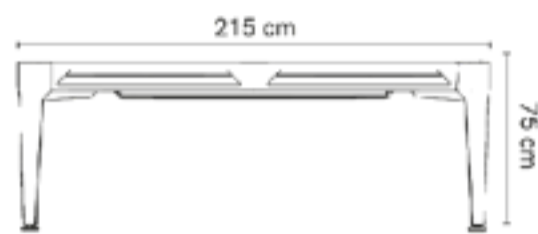

112 KG

ARTNR	MODEL, frame, cloth, pockets	SIZE (L x W x H)	BASE	WEIGHT	SEK (exkl. moms)
CO-219000-2	Hyphen Pool Table, polar white, cloth Mottled Light grey, White	215 x 120 x 75 cm	Steel structure, HPL slate. Carpet heather. Includes: 2 cues, 1 set of American marbles, 1 triangle + 1 diamond, 2 gray chinks & 1 cleaning brush	112 kg	96243
CO-219001-2	Hyphen Pool Table, polar white, cloth Mottled Light grey, Black grey	215 x 120 x 75 cm	Steel structure, HPL slate. Carpet heather. Includes: 2 cues, 1 set of American marbles, 1 triangle + 1 diamond, 2 gray chinks & 1 cleaning brush	112 kg	96243
CO-219002-2	Hyphen Pool Table, polar white, cloth Mottled Light grey, Mustard	215 x 120 x 75 cm	Steel structure, HPL slate. Carpet heather. Includes: 2 cues, 1 set of American marbles, 1 triangle + 1 diamond, 2 gray chinks & 1 cleaning brush	112 kg	96243
CO-219003-2	Hyphen Pool Table polar, white, cloth Mottled Light grey, Terra cotta	215 x 120 x 75 cm	Steel structure, HPL slate. Carpet heather. Includes: 2 cues, 1 set of American marbles, 1 triangle + 1 diamond, 2 gray chinks & 1 cleaning brush	112 kg	96243
CO-219004-2	Hyphen Pool Table polar, white, cloth Mottled Light grey, Waterblue	215 x 120 x 75 cm	Steel structure, HPL slate. Carpet heather. Includes: 2 cues, 1 set of American marbles, 1 triangle + 1 diamond, 2 gray chinks & 1 cleaning brush	112 kg	96243

Option table top

ARTNR	MODEL	SIZE (L x W x H)	BASE	WEIGHT	SEK (exkl. moms)
CO-259202-2	Table top "Mineral Decor" for white billiards	215 x 120 x 1 cm	Mineral option: Light mineral front (polished concrete), 2 pieces	46 kg	12537
CO-259102-2	Table top "Wood Decor" for white billiards	215 x 120 x 1 cm	Wood option: Light wood front (bleached oak), 2 pieces	46 kg	12537