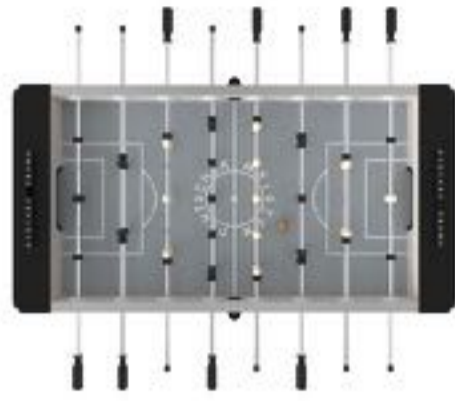

| ARTNR        | PRODUKTNAMN                            | SIZE (L x W x H)          | BASE   | Weight | SEK (exkl. moms) |
|--------------|--|---------------------------|--|--------|------------------|
| ST-2402001-2 | Profiline football table, black/ black | Table: 146 x 73,5 x 90 cm | MDF laminated, Top cabinet rail, Chipboard wood laminated, handels soft black rubber. Structured wood wenge from Mali. Leg Beech in black. Playingfield grey. Incl. 10 balls white plastic. Players black and white plastic and black plastic counter. | 65 kg  | 25711            |