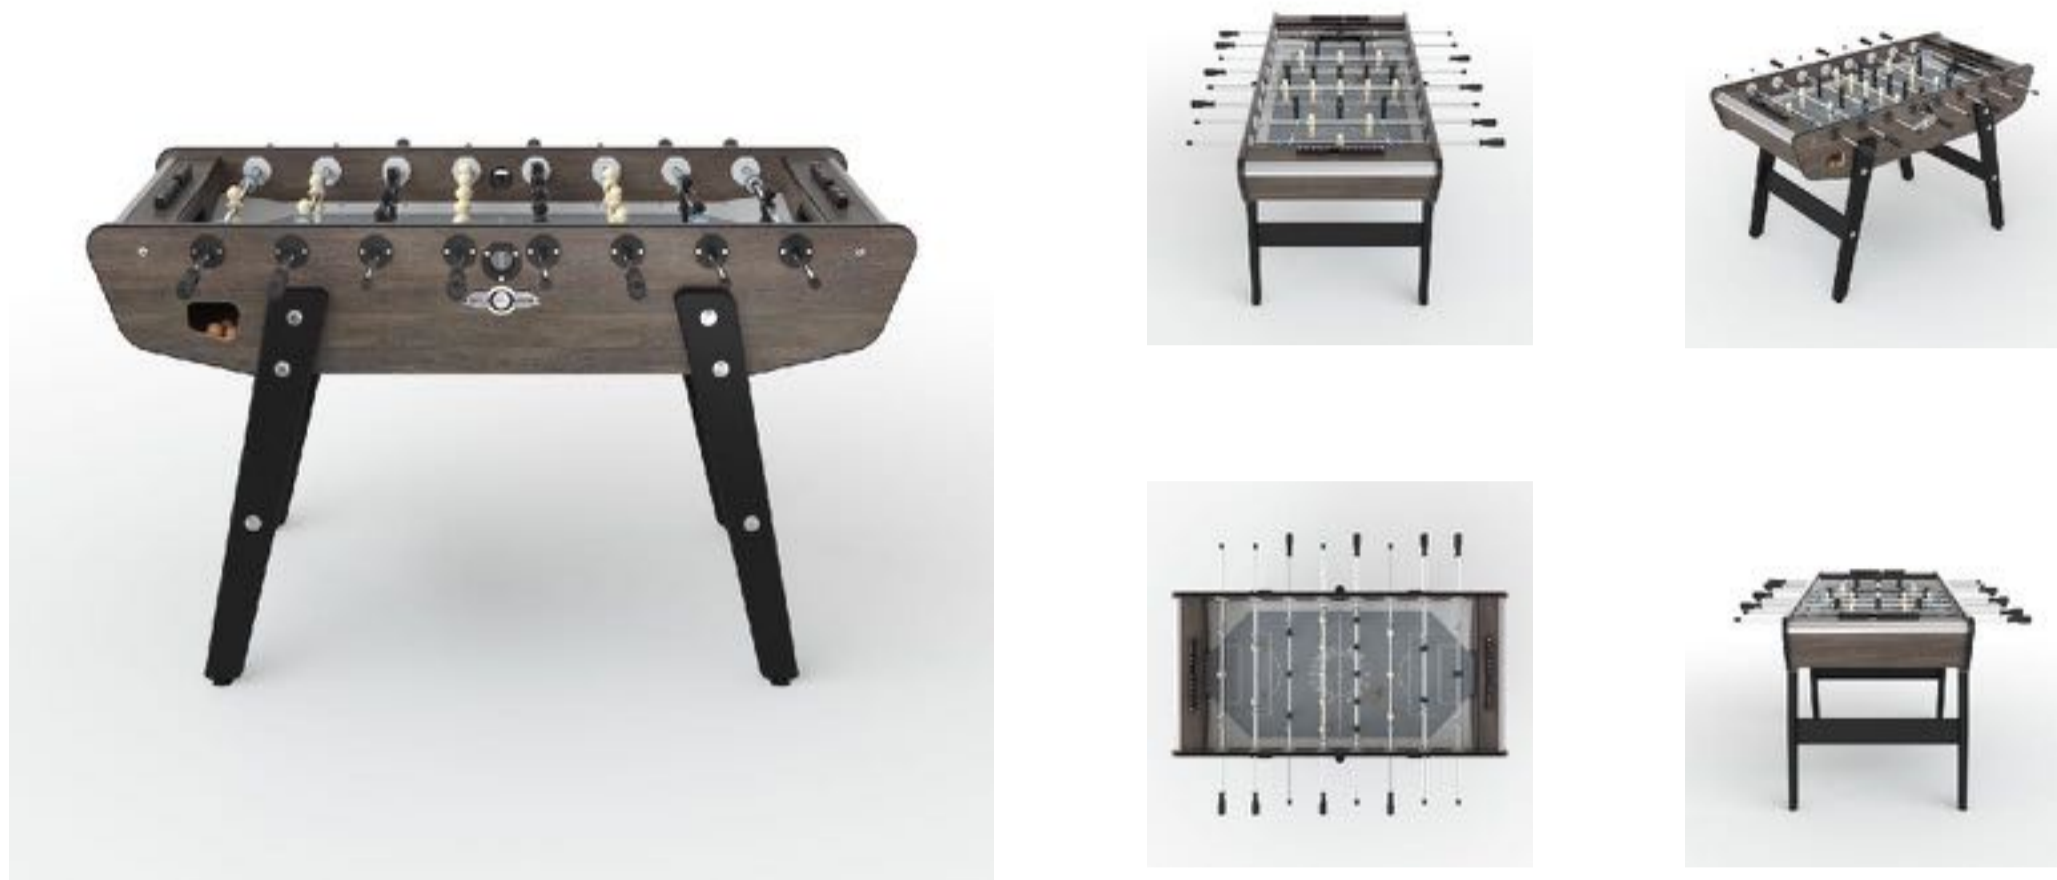

PRIMALINE FOOTBALL TABLE

MADE IN FRANCE | DEUTSCHER MEISTER

Primuline Structured Wood wenge from Mal, black leg

ARTNR	PRODUKTNAMN	SIZE (L x W x H)	BASE	Weight	SEK (exkl. moms)
ST-2402005-2	Primuline Structured Wood wenge from Mal, black leg	Table:146 x 73,5 x 90 cm	MDF laminated, Top cabinet rail, Chipboard wood laminated, handels soft black rubber. Structured wood wenge from Mali. Leg Beech in black. Playingfield grey. Incl. 5 balls.	65 kg	27972