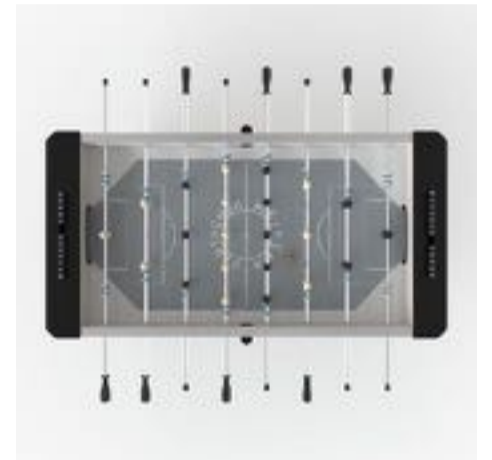

LUXLINE FOOTBALL TABLE

MADE IN FRANCE | DEUTSCHER MEISTER

Luxline, spruce/ black

ARTNR	PRODUKTNAMN	SIZE (L x W x H)	BASE	Weight	SEK (exkl. moms)
ST-2402007-2	Luxline football table, white/ beech	Table: 146 x 73,5 x 90 cm	MDF laminated white, Top cabinet rail, Chipboard wood laminated, handels soft black rubber. Leg Beech in black. Playingfield grey. Incl. 10 balls white plastic. Players orange and white plastic, orange plastic counter.	85 kg	31983
ST-2402008-2	Luxline football table, black/ black	Table: 146 x 73,5 x 90 cm	MDF laminated black, Top cabinet rail, Chipboard wood laminated, handels soft black rubber. Leg Beech in black. Playingfield grey. Incl. 10 balls white plastic. Players black and white plastic and black plastic counter.	85 kg	31983
ST-2402009-2	Luxline football table, red/ black	Table: 146 x 73,5 x 90 cm	MDF laminated red, Top cabinet rail, Chipboard wood laminated, handels soft black rubber. Leg Beech in black. Playingfield grey. Incl. 10 balls white plastic. Players black and red plastic and black plastic counter.	85 kg	31983
ST-2402010-2	Luxline football table, oak tradition/ beech	Table: 146 x 73,5 x 90 cm	MDF laminated oak. Top cabinet rail, Chipboard wood laminated, handels soft black rubber. Leg Beech in black. Playingfield green. Incl. 10 balls white plastic. Players orange and white plastic, orange plastic counter.	85 kg	31983
ST-2402011-2	Luxline football table, spruce/ black	Table: 146 x 73,5 x 90 cm	MDF laminated spruce, Top cabinet rail, Chipboard wood laminated, handels soft black rubber. Leg Beech in black. Playingfield grey. Incl. 10 balls white plastic. Players black and white plastic and black plastic counter.	85 kg	33383