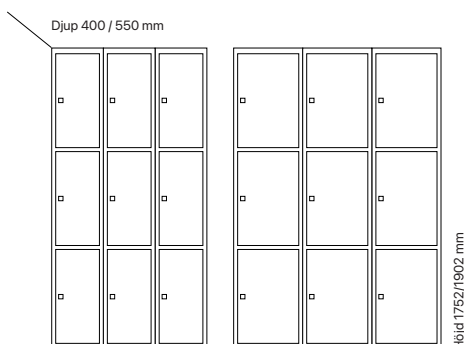

Antal dörrar: 9

Djup 400 mm

Utförande	Beskrivning	Art. nr	Skolklinka		Cylinderlås	
			Art. nr	Pris	Art. nr	Pris
Plant tak	3 x 300 mm	SM70426	SM70402	16.412:-		
	3 x 300 mm	SM04156	SM04165	17.175:-		

Djup 550 mm

Art. nr	Art. nr	Pris		
			Skolklinka	Cylinderlås
SM70673	SM70674	18.080:-		
SM01556	SM04181	18.843:-		

Standard stomfärg

Standard dörrfärg

Standard dörrfärg i laminat