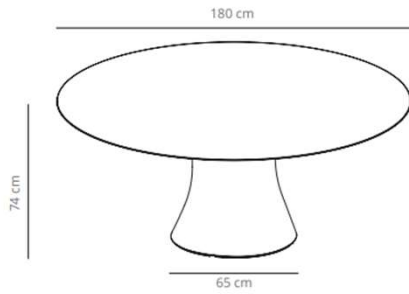

Table 70x70

59.8 kg
 (x1) 59x55x89 cm (0.29 m³)
 (x1) 76x76x7 cm (0.04 m³)

Mesa 80x80

62.8 kg
 (x1) 59x55x89 cm (0.29 m³)
 (x1) 96x96x7 cm (0.06 m³)

Table 90x90

70.3 kg
 (x1) 59x55x89 cm (0.29 m³)
 (x1) 96x96x7 cm (0.06 m³)

Table 240x120

▲ 206 kg
 📦 (x2) 59x55x89 cm (0.29 m³)
 (x1) 267x149x27 cm (1.07 m³)

Table 300x150

▲ 245.8 kg
 📦 (x2) 59x55x89 cm (0.29 m³)
 (x1) 330x180x27 cm (1.6 m³)

Table 500x150

▲ 397 kg
 📦 (x3) 59x55x89 cm (0.29 m³)
 (x2) 281x176x10 cm (0.49 m³)

Table diameter 100

Table diameter 120

Table diameter 150

CODE		FINISHES			
		BASE	TOP		
VCBCAD100	CAD100		stained	matt oak , ash (black)	9.233,60 SEK
VCBCAD100L	CAD100CN		compact laminate (black edge)	black or white	7.737,20 SEK
	CAD100CB		compact laminate (white edge)	white	9.233,60 SEK
					0,00 SEK
CODE		FINISHES			
		BASE	TOP		
VCBCAD120	CAD120		stained	matt oak , ash (black)	12.284,40 SEK
VCBCAD100L	CAD120CN		compact laminate (black edge)	black or white	10.277,60 SEK
	CAD120CB		compact laminate (white edge)	white	12.052,40 SEK
CODE		FINISHES			
		BASE	TOP		
VCBCAD150	CAD150		stained	matt oak , ash (black)	17.713,20 SEK
VCBCAD150L	CAD150CN		compact laminate (black edge)	black or white	16.228,40 SEK
	CAD150CB		compact laminate (white edge)	white	18.455,60 SEK

Table diameter 180

153 kg
 (x1) 82x82x77 cm (0.5 m³)
 (x1)

Table diameter 200

(x1) 82x82x77 cm (0.5 m³)
 (x1)

CODE		FINISHES			
		BASE	TOP		
VCBCAD180	CAD180		stained	matt oak , ash (black)	23.362,40 SEK
VCBCAD180L	CAD180CN		compact laminate (black edge)	black or white	23.060,80 SEK
	CAD180CB		compact laminate (white edge)	white	34.974,00 SEK
CODE		FINISHES			
		BASE	TOP		
VCBCAD200	CAD200		stained	matt oak , ash (black)	29.313,20 SEK
		#jREF!			22.921,60 SEK