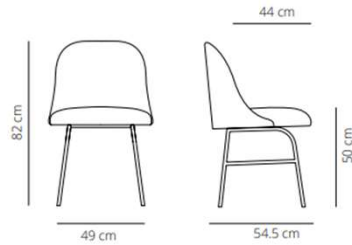

ALETA COLLECTION: designed by Jaime Hayon

FOUR METAL LEGS BASE

Chair

📦 12.8 kg

📦 (x1) 59x53x89 cm (0.28 m³)

Chair with armrest

📦 13.9 kg

📦 (x1) 59x53x89 cm (0.28 m³)