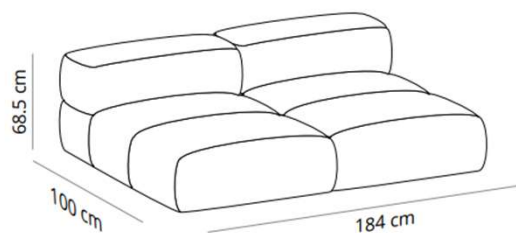

Composition 3

Composition 4