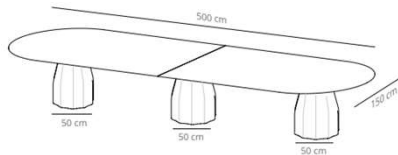

Table 100x100

95.7 kg
 (x1) 59x55x89 cm (0.29 m³)
 (x1) 116x116x7 cm (0.09 m³)

Table 140x140

123.5 kg
 (x1) 59x55x89 cm (0.29 m³)
 (x1) 147x147x7 cm (0.15 m³)

CODE		FINISHES			
		BASE	TOP		
VCBBUC10075HM	BUC100M	white, black or taupe	melamine	white or black	7.238,40 SEK
VCBBUC10087	BUC100		stained	matt oak, ash (black)	8.827,60 SEK
VCBBUC10047	BUC100CN		compact laminate (black edge)	white or black	11.542,00 SEK
	BUC100CB		compact laminate (white edge)	white	11.542,00 SEK
					- SEK
CODE		=SC\$2	FINISHES		
			TOP		
VCBBUC14087	BUC140	white, black or taupe	stained	matt oak, ash (black)	13.456,00 SEK
VCBBUC14047	BUC140CN		compact laminate (black edge)	white or black	17.539,20 SEK
	BUC140CB		compact laminate (white edge)	white	17.539,20 SEK

Table 240x120

▲ 206 kg
 📦 (x2) 59x55x89 cm (0.29 m³)
 (x1) 267x149x27 cm (1.07 m³)

Table 300x150

▲ 245.8 kg
 📦 (x2) 59x55x89 cm (0.29 m³)
 (x1) 330x180x27 cm (1.6 m³)

Table 500x150

▲ 397 kg
 📦 (x3) 59x55x89 cm (0.29 m³)
 (x2) 281x176x10 cm (0.49 m³)

Table diameter 60

37.2 kg
 (x1) 59x55x105 cm (0.34 m³)
 (x1) 76x76x7 cm (0.04 m³)

Table diameter 70

36.4 kg
 (x1) 59x55x105 cm (0.34 m³)
 (x1) 86x86x7 cm (0.05 m³)

CODE		FINISHES			
		BASE	TOP		
VCBBUD60H87	BUD60H	white, black or taupe	stained	matt oak, ash (black)	7.969,20 SEK
VCBBUD60H47	BUD60HCN		compact laminate (black edge)	white or black	8.700,00 SEK
	BUD60HCB		compact laminate (white edge)	white	8.700,00 SEK
					0,00 SEK
VCBBUD70H87	BUD70H	white, black or taupe	stained	matt oak, ash (black)	8.108,40 SEK
VCBBUD70H47	BUD70HCN		compact laminate (black edge)	white or black	8.827,60 SEK
	BUD70HCB		compact laminate (white edge)	white	8.827,60 SEK