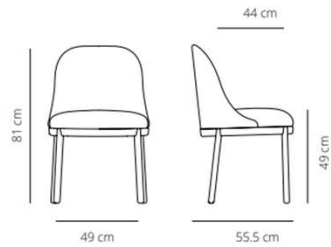

FOUR WOODEN LEGS BASE

Chair

13.4 kg

(x1) 59x53x89 cm (0.28 m³)