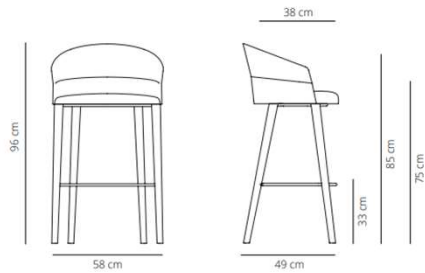

Smooth upholstery

10.1 kg
(x1) 106x62x57 cm (0.37 m³)

CODE		FINISHES		PUBLIC PRICE	- SEK
		STRUCTURE	UPHOLSTERY		
4 SOLID OAK LEGS COUNTER STOOL, SMOOTH	COT4MACO-1	matt oak, cognac, ash and wenge	G1 (T/C)	850 €	9.860,00 SEK
	COT4MACO-2		G2	888 €	10.300,80 SEK
	COT4MACO-3		G3	950 €	11.020,00 SEK
	COT4MACO-4		G4	1.021 €	11.843,60 SEK
	COT4MACO-5		G5	1.096 €	12.713,60 SEK
					- SEK
CODE		FINISHES		PUBLIC PRICE	- SEK
		STRUCTURE	UPHOLSTERY		
4 SOLID OAK LEGS BAR STOOL, SMOOTH	COT4MABAR-1	matt oak, cognac, ash and wenge	G1 (T/C)	850 €	9.860,00 SEK
	COT4MABAR-2		G2	888 €	10.300,80 SEK
	COT4MABAR-3		G3	950 €	11.020,00 SEK
	COT4MABAR-4		G4	1.021 €	11.843,60 SEK
	COT4MABAR-5		G5	1.096 €	12.713,60 SEK