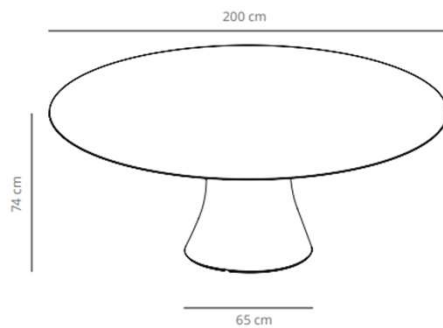

Table 70x70

59.8 kg
 (x1) 59x55x89 cm (0.29 m³)
 (x1) 76x76x7 cm (0.04 m³)

Mesa 80x80

62.8 kg
 (x1) 59x55x89 cm (0.29 m³)
 (x1) 96x96x7 cm (0.06 m³)

Table 90x90

70.3 kg
 (x1) 59x55x89 cm (0.29 m³)
 (x1) 96x96x7 cm (0.06 m³)

Table 240x120

▲ 206 kg
 📦 (x2) 59x55x89 cm (0.29 m³)
 (x1) 267x149x27 cm (1.07 m³)

Table 300x150

▲ 245.8 kg
 📦 (x2) 59x55x89 cm (0.29 m³)
 (x1) 330x180x27 cm (1.6 m³)

Table 500x150

▲ 397 kg
 📦 (x3) 59x55x89 cm (0.29 m³)
 (x2) 281x176x10 cm (0.49 m³)

Table diameter 100

Table diameter 120

Table diameter 150

CODE		FINISHES			
		BASE	TOP		
VCBCAD100	CAD100		stained	matt oak , ash (black)	9.233,60 SEK
VCBCAD100L	CAD100CN		compact laminate (black edge)	black or white	7.737,20 SEK
	CAD100CB		compact laminate (white edge)	white	9.233,60 SEK
					0,00 SEK
CODE		FINISHES			
		BASE	TOP		
VCBCAD120	CAD120		stained	matt oak , ash (black)	12.284,40 SEK
VCBCAD100L	CAD120CN		compact laminate (black edge)	black or white	10.277,60 SEK
	CAD120CB		compact laminate (white edge)	white	12.052,40 SEK
CODE		FINISHES			
		BASE	TOP		
VCBCAD150	CAD150		stained	matt oak , ash (black)	17.713,20 SEK
VCBCAD150L	CAD150CN		compact laminate (black edge)	black or white	16.228,40 SEK
	CAD150CB		compact laminate (white edge)	white	18.455,60 SEK

Table diameter 180

153 kg
 (x1) 82x82x77 cm (0.5 m³)
 (x1)

Table diameter 200

(x1) 82x82x77 cm (0.5 m³)
 (x1)

CODE		FINISHES			
		BASE	TOP		
VCBCAD180	CAD180		stained	matt oak , ash (black)	23.362,40 SEK
VCBCAD180L	CAD180CN		compact laminate (black edge)	black or white	23.060,80 SEK
	CAD180CB		compact laminate (white edge)	white	34.974,00 SEK
CODE		FINISHES			
		BASE	TOP		
VCBCAD200	CAD200		stained	matt oak , ash (black)	29.313,20 SEK
		#jREF!			22.921,60 SEK