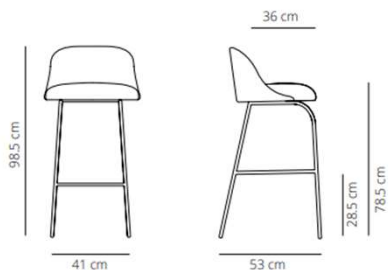

FIXED BAR STOOL BASE

Low backrest

12.8 kg
(x1) 57.5x53.5x120 cm (0.37 m³)