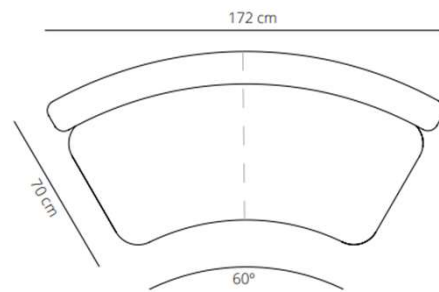

SEASON SOFA: designed by Piero Lissoni

viccarbe

Module A
straight

49.6 kg

Module B
closed

50.2 kg

Module C
open

CODE		UPHOLSTERY PROTECTION	UPHOLSTERY	
VCBSESAS	SESA-1	light or dark grey technical fabric	G1 (COM/COL)	16.379,20 SEK
	SESA-2		G2	19.360,40 SEK
	SESA-3		G3	22.805,60 SEK
	SESA-4		G4	27.039,60 SEK
	SESA-5		G5	31.842,00 SEK