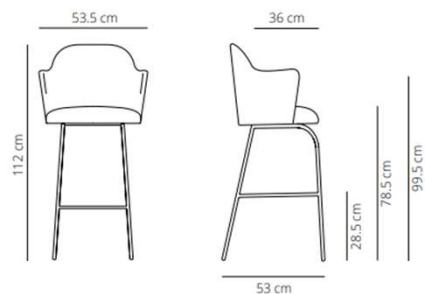

High backrest with armrest

14.1 kg
(x1) 57.5x53.5x120 cm (0.37 m³)

CODE		FINISHES		SEK
		STRUCTURE	UPHOLSTERY	
FIXED COUNTER STOOL (4 LEGS), WITH ARMS	ALTAFCBHR-1	black, white or taupe	G1 (COM/COL)	8.328,80 SEK
	ALTAFCBHR-2		G2	9.430,80 SEK
	ALTAFCBHR-3		G3	10.660,40 SEK
	ALTAFCBHR-4		G4	12.052,40 SEK
	ALTAFCBHR-5		G5	13.583,60 SEK
	ALTAFCBHR-1	brass finish	G1 (COM/COL)	13.885,20 SEK
	ALTAFCBHR-2		G2	14.987,20 SEK
	ALTAFCBHR-3		G3	16.228,40 SEK
	ALTAFCBHR-4		G4	17.597,20 SEK
	ALTAFCBHR-5		G5	19.140,00 SEK

CODE		FINISHES		SEK
		STRUCTURE	UPHOLSTERY	
FIXED BAR STOOL (4 LEGS) WITH ARMS	ALTAHBR-1	black, white or taupe	G1 (COM/COL)	8.328,80 SEK
	ALTAHBR-2		G2	9.430,80 SEK
	ALTAHBR-3		G3	10.660,40 SEK
	ALTAHBR-4		G4	12.052,40 SEK
	ALTAHBR-5		G5	13.583,60 SEK
	ALTAHBR-1	brass finish	G1 (COM/COL)	13.815,60 SEK
	ALTAHBR-2		G2	14.906,00 SEK
	ALTAHBR-3		G3	16.135,60 SEK
	ALTAHBR-4		G4	17.539,20 SEK
	ALTAHBR-5		G5	19.070,40 SEK