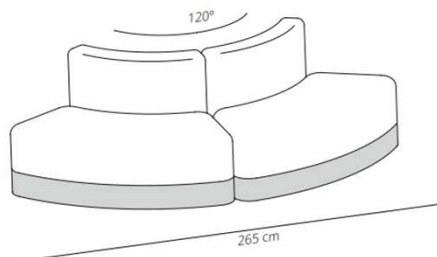

Composition 3