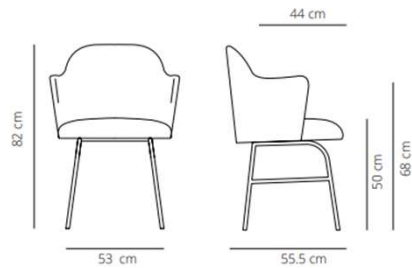

ALETA COLLECTION: designed by Jaime Hayon

FOUR METAL LEGS BASE

Chair

📦 12.8 kg

📦 (x1) 59x53x89 cm (0.28 m³)

Chair with armrest

📦 13.9 kg

📦 (x1) 59x53x89 cm (0.28 m³)