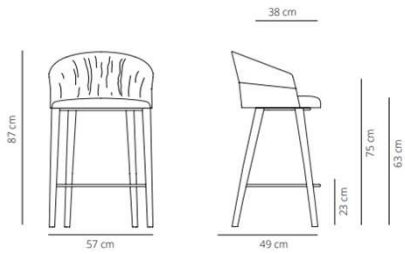

Soft upholstery

▲ 9.7 kg
📦 (x1) 100x62x57 cm (0.35 m³)