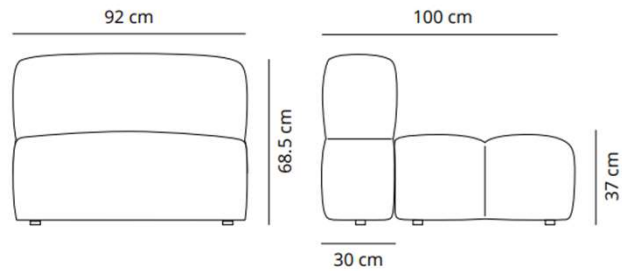

Backrest module

48 kg

(x1) 97x105x78 cm (0.79 m³)

CODE		CASTERS	FINISHES	
VCBSAVISR	SAVISR-1	without casters	G1 (T/C)	11.924,80 SEK
	SAVISR-2		G2	13.316,80 SEK
	SAVISR-3		G3	15.718,00 SEK
	SAVISR-4		G4	18.235,20 SEK
	SAVISR-5		G5	20.880,00 SEK
	SAVISR-E		ECOALF	20.880,00 SEK
VCBSAVIRR	SAVISRR-1	with casters	G1 (T/C)	12.551,20 SEK
	SAVISRR-2		G2	13.943,20 SEK
	SAVISRR-3		G3	16.344,40 SEK
	SAVISRR-4		G4	18.861,60 SEK
	SAVISRR-5		G5	21.506,40 SEK
	SAVISRR-E		ECOALF	21.506,40 SEK

CODE		CASTERS	FINISHES	
VCBSAVIM	SAVIM-1	without casters	G1 (T/C)	16.530,00 SEK
	SAVIM-2		G2	18.212,00 SEK
	SAVIM-3		G3	21.297,60 SEK
	SAVIM-4		G4	24.499,20 SEK
	SAVIM-5		G5	27.851,60 SEK
	SAVIM-E		ECOALF	27.851,60 SEK
VCBSAVIMR	SAVIMR-1	with casters	G1 (T/C)	17.202,80 SEK
	SAVIMR-2		G2	18.896,40 SEK
	SAVIMR-3		G3	21.970,40 SEK
	SAVIMR-4		G4	25.183,60 SEK
	SAVIMR-5		G5	28.524,40 SEK
	SAVIMR-E		ECOALF	28.524,40 SEK