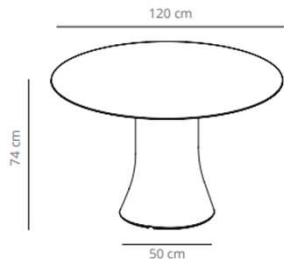

Table 70x70

59.8 kg
 (x1) 59x55x89 cm (0.29 m³)
 (x1) 76x76x7 cm (0.04 m³)

Mesa 80x80

62.8 kg
 (x1) 59x55x89 cm (0.29 m³)
 (x1) 96x96x7 cm (0.06 m³)

Table 90x90

70.3 kg
 (x1) 59x55x89 cm (0.29 m³)
 (x1) 96x96x7 cm (0.06 m³)

Table 240x120

▲ 206 kg
 📦 (x2) 59x55x89 cm (0.29 m³)
 (x1) 267x149x27 cm (1.07 m³)

Table 300x150

▲ 245.8 kg
 📦 (x2) 59x55x89 cm (0.29 m³)
 (x1) 330x180x27 cm (1.6 m³)

Table 500x150

▲ 397 kg
 📦 (x3) 59x55x89 cm (0.29 m³)
 (x2) 281x176x10 cm (0.49 m³)

Table diameter 100

Table diameter 120

Table diameter 150

CODE		FINISHES			
		BASE	TOP		
VCBCAD100	CAD100		stained	matt oak , ash (black)	9.233,60 SEK
VCBCAD100L	CAD100CN		compact laminate (black edge)	black or white	7.737,20 SEK
	CAD100CB		compact laminate (white edge)	white	9.233,60 SEK
					0,00 SEK
CODE		FINISHES			
		BASE	TOP		
VCBCAD120	CAD120		stained	matt oak , ash (black)	12.284,40 SEK
VCBCAD100L	CAD120CN		compact laminate (black edge)	black or white	10.277,60 SEK
	CAD120CB		compact laminate (white edge)	white	12.052,40 SEK
CODE		FINISHES			
		BASE	TOP		
VCBCAD150	CAD150		stained	matt oak , ash (black)	17.713,20 SEK
VCBCAD150L	CAD150CN		compact laminate (black edge)	black or white	16.228,40 SEK
	CAD150CB		compact laminate (white edge)	white	18.455,60 SEK

Table diameter 180

153 kg
 (x1) 82x82x77 cm (0.5 m³)
 (x1)

Table diameter 200

(x1) 82x82x77 cm (0.5 m³)
 (x1)

CODE		FINISHES			
		BASE	TOP		
VCBCAD180	CAD180		stained	matt oak , ash (black)	23.362,40 SEK
VCBCAD180L	CAD180CN		compact laminate (black edge)	black or white	23.060,80 SEK
	CAD180CB		compact laminate (white edge)	white	34.974,00 SEK
CODE		FINISHES			
		BASE	TOP		
VCBCAD200	CAD200		stained	matt oak , ash (black)	29.313,20 SEK
		#jREF!			22.921,60 SEK