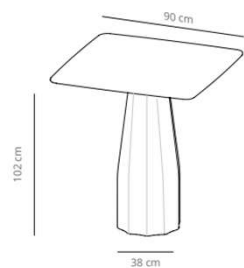

Table 90x90

CODE		FINISHES			
		BASE	TOP		
VCBBUC70H87	BUC70H	white, black or taupe	stained	matt oak, ash (black)	8.108,40 SEK
VCBBUC70H47	BUC70HCN		compact laminate (black edge)	white or black	8.827,60 SEK
	BUC70HCB		compact laminate (white edge)	white	8.827,60 SEK
					0,00 SEK
CODE		FINISHES			
		BASE	TOP		
VCBBUC80H87	BUC80H	white, black or taupe	stained	matt oak, ash (black)	9.071,20 SEK
VCBBUC80H47	BUC80HCN		compact laminate (black edge)	white or black	10.753,20 SEK
	BUC80HCB		compact laminate (white edge)	white	10.753,20 SEK
CODE		FINISHES			
		BASE	TOP		
VCBBUC90H87	BUC90H	white, black or taupe	stained	matt oak, ash (black)	9.929,60 SEK
VCBBUC90H47	BUC90HCN		compact laminate (black edge)	white or black	11.542,00 SEK
	BUC90HCB		compact laminate (white edge)	white	11.542,00 SEK