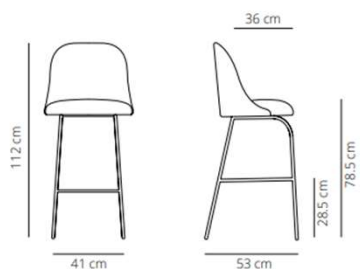

High backrest stool with armrest

13.8 kg
 (x1) 57.5x53.5x110cm (0.33 m³)

High backrest with armrest

14.1 kg
 (x1) 57.5x53.5x120 cm (0.37 m³)

CODE		FINISHES		SEK
		STRUCTURE	UPHOLSTERY	
FIXED COUNTER STOOL (4 LEGS), WITH ARMS	ALTAFCBHR-1	black, white or taupe	G1 (COM/COL)	8.328,80 SEK
	ALTAFCBHR-2		G2	9.430,80 SEK
	ALTAFCBHR-3		G3	10.660,40 SEK
	ALTAFCBHR-4		G4	12.052,40 SEK
	ALTAFCBHR-5		G5	13.583,60 SEK
	ALTAFCBHR-1	brass finish	G1 (COM/COL)	13.885,20 SEK
	ALTAFCBHR-2		G2	14.987,20 SEK
	ALTAFCBHR-3		G3	16.228,40 SEK
	ALTAFCBHR-4		G4	17.597,20 SEK
	ALTAFCBHR-5		G5	19.140,00 SEK

FIXED BAR STOOL BASE

Low backrest

12.8 kg
 (x1) 57.5x53.5x120 cm (0.37 m³)

High backrest

13 kg
 (x1) 57.5x53.5x120 cm (0.37 m³)

CODE		FINISHES		SEK
		STRUCTURE	UPHOLSTERY	
FIXED BAR STOOL (4 LEGS), LOW BACKREST	ALTA-1	black, white or taupe	G1 (COM/COL)	7.087,60 SEK
	ALTA-2		G2	7.888,00 SEK
	ALTA-3		G3	8.769,60 SEK
	ALTA-4		G4	9.860,00 SEK
	ALTA-5		G5	11.020,00 SEK
	ALTA-1	brass finish	G1 (COM/COL)	12.562,80 SEK
	ALTA-2		G2	13.363,20 SEK
	ALTA-3		G3	14.244,80 SEK
	ALTA-4		G4	15.346,80 SEK
	ALTA-5		G5	16.506,80 SEK
				- SEK
CODE		FINISHES		SEK
		STRUCTURE	UPHOLSTERY	
FIXED BAR STOOL (4 LEGS), HIGH BACKREST	ALTAH-1	black, white or taupe	G1 (COM/COL)	7.238,40 SEK
	ALTAH-2		G2	8.108,40 SEK
	ALTAH-3		G3	9.129,20 SEK
	ALTAH-4		G4	10.370,40 SEK
	ALTAH-5		G5	11.692,80 SEK
	ALTAH-1	brass finish	G1 (COM/COL)	12.713,60 SEK
	ALTAH-2		G2	13.583,60 SEK
	ALTAH-3		G3	14.604,40 SEK
	ALTAH-4		G4	15.857,20 SEK
	ALTAH-5		G5	17.098,40 SEK

SWIVEL COUNTER STOOL BASE

Low backrest

▲ 13.1 kg
 📦 (x1) 58x54x106cm (0.33 m³)

High backrest

▲ 13.4 kg
 📦 (x1) 58x54x110cm (0.34 m³)

High backrest stool with armrest

▲ 14.1 kg
 📦 (x1) 57.5x53.5x110cm (0.33 m³)