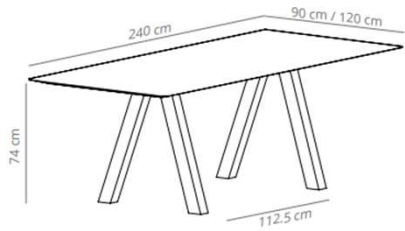

TRESTLE TABLE: designed by John Pawson

Table 200 cm

Table 240 cm

SIMPLE TABLE 200, H74cm						
FINISHES		CODE		CODE		SEK
LEGS	TOP		WIDTH 120	WIDTH 90		
stained (oak): matt oak, cognac, ash or wenge	stained	matt oak	TRMSCROA	31.192,40 SEK	VCBTRMS C	24.255,60 SEK
		Ash (black)				32.665,60 SEK
SIMPLE TABLE, 240cm, h74cm						
FINISHES		CODE		CODE		
LEGS	TOP		WIDTH 120	WIDTH 90		
stained (oak): matt oak, cognac, ash or wenge	stained	matt oak	TRMSROA	36.226,80 SEK	VCBTRMS	25.508,40 SEK
		Ash (black)				37.850,80 SEK
lacquered						