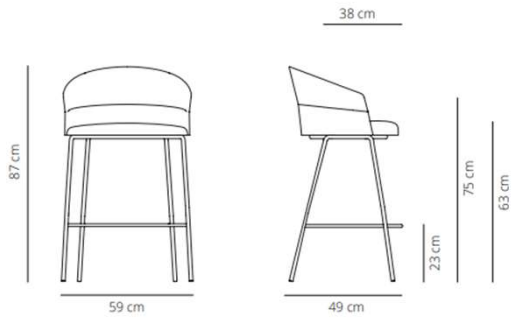

Smooth upholstery

8.8 kg
(x1) 100x62x51 cm (0.32 m³)