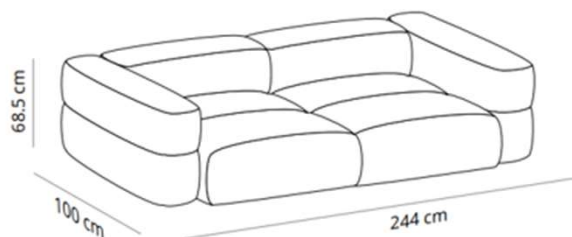

CODE		FINISHES	
VCBSAVCOMP3	COMPOSITION 3	G1(T/C)	33.060,00 SEK
		G2	36.424,00 SEK
		G3	42.595,20 SEK
		G4	48.998,40 SEK
		G5	55.703,20 SEK
		ECOALF	55.703,20 SEK

CODE		FINISHES	
VCBSAVCOMP4	COMPOSITION 4	G1(T/C)	43.047,60 SEK
		G2	47.339,60 SEK
		G3	55.134,80 SEK
		G4	63.266,40 SEK
		G5	71.769,20 SEK
		ECOALF	71.769,20 SEK

CODE		FINISHES	
VCBSAVCOMP5	COMPOSITION 5	G1(T/C)	44.544,00 SEK
		G2	49.230,40 SEK
		G3	57.860,80 SEK
		G4	66.839,20 SEK
		G5	76.235,20 SEK
		ECOALF	76.235,20 SEK