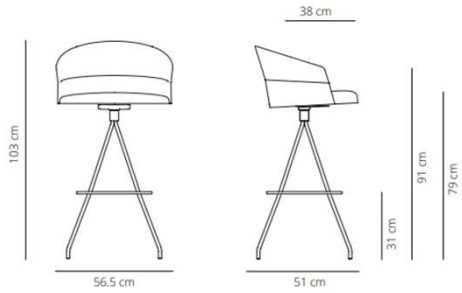

SWIVEL COUNTER STOOL BASE

Low backrest

▲ 13.1 kg
 📦 (x1) 58x54x106cm (0.33 m³)

High backrest

▲ 13.4 kg
 📦 (x1) 58x54x110cm (0.34 m³)

High backrest stool with armrest

▲ 14.1 kg
 📦 (x1) 57.5x53.5x110cm (0.33 m³)

Smooth upholstery

8.8 kg
 (x1) 100x62x51 cm (0.32 m³)

Smooth upholstery

9.2 kg
 (x1) 106x62x51 cm (0.33 m³)

CODE		FINISHES		PUBLIC PRICE	- SEK
		STRUCTURE	UPHOLSTERY		
FIXED COUNTER STOOL (4 METAL LEGS), SMOOTH	COT4MECO-1	black or white	G1 (T/C)	593 €	6.878,80 SEK
	COT4MECO-2		G2	630 €	7.308,00 SEK
	COT4MECO-3		G3	699 €	8.108,40 SEK
	COT4MECO-4		G4	769 €	8.920,40 SEK
	COT4MECO-5		G5	845 €	9.802,00 SEK
					- SEK
CODE		FINISHES		PUBLIC PRICE	- SEK
		STRUCTURE	UPHOLSTERY		
FIXED BAR STOOL (4 METAL LEGS), SMOOTH	COT4MEBAR-1	black or white	G1 (T/C)	593 €	6.878,80 SEK
	COT4MEBAR-2		G2	630 €	7.308,00 SEK
	COT4MEBAR-3		G3	699 €	8.108,40 SEK
	COT4MEBAR-4		G4	769 €	8.920,40 SEK
	COT4MEBAR-5		G5	845 €	9.802,00 SEK

Smooth upholstery

9.8 kg
 (x1) 100x62x57 cm (0.35 m³)

Smooth upholstery

10.2 kg
 (x1) 106x62x57 cm (0.37 m³)

CODE		FINISHES		PUBLIC PRICE	- SEK
		STRUCTURE	UPHOLSTERY		
SWIVEL COUNTER STOOL , SMOOTH	COTGCO-1	black or white	G1 (T/C)	718 €	8.328,80 SEK
	COTGCO-2		G2	769 €	8.920,40 SEK
	COTGCO-3		G3	845 €	9.802,00 SEK
	COTGCO-4		G4	907 €	10.521,20 SEK
	COTGCO-5		G5	976 €	11.321,60 SEK
					- SEK
CODE		FINISHES		PUBLIC PRICE	- SEK
		STRUCTURE	UPHOLSTERY		
SWIVEL BAR STOOL , SMOOTH	COTGBAR-1	black or white	G1 (T/C)	718 €	8.328,80 SEK
	COTGBAR-2		G2	769 €	8.920,40 SEK
	COTGBAR-3		G3	845 €	9.802,00 SEK
	COTGBAR-4		G4	907 €	10.521,20 SEK
	COTGBAR-5		G5	976 €	11.321,60 SEK