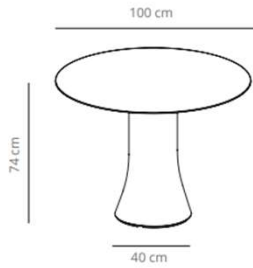

Table diameter 100

▲ 67.4 kg
 📦 (x1) 59x55x89 cm (0.29 m³)
 📦 (x1) 116x116x7 cm (0.09 m³)

Table diameter 120

▲ 96.6 kg
 📦 (x1) 59x55x89cm (0.29 m³)
 📦 (x1) 136x136x7 cm (0.13 m³)

Table diameter 150

▲ 109 kg
 📦 (x1) 59x55x89cm (0.29 m³)
 📦 (x1) 178x166x7 cm (0.21 m³)

Table 240x120

▲ 206 kg
 📦 (x2) 59x55x89 cm (0.29 m³)
 (x1) 267x149x27 cm (1.07 m³)

Table 300x150

▲ 245.8 kg
 📦 (x2) 59x55x89 cm (0.29 m³)
 (x1) 330x180x27 cm (1.6 m³)

Table 500x150

▲ 397 kg
 📦 (x3) 59x55x89 cm (0.29 m³)
 (x2) 281x176x10 cm (0.49 m³)

Table diameter 100

Table diameter 120

Table diameter 150

CODE		FINISHES			
		BASE	TOP		
VCBCAD100	CAD100		stained	matt oak , ash (black)	9.233,60 SEK
VCBCAD100L	CAD100CN		compact laminate (black edge)	black or white	7.737,20 SEK
	CAD100CB		compact laminate (white edge)	white	9.233,60 SEK
					0,00 SEK
CODE		FINISHES			
		BASE	TOP		
VCBCAD120	CAD120		stained	matt oak , ash (black)	12.284,40 SEK
VCBCAD100L	CAD120CN		compact laminate (black edge)	black or white	10.277,60 SEK
	CAD120CB		compact laminate (white edge)	white	12.052,40 SEK
CODE		FINISHES			
		BASE	TOP		
VCBCAD150	CAD150		stained	matt oak , ash (black)	17.713,20 SEK
VCBCAD150L	CAD150CN		compact laminate (black edge)	black or white	16.228,40 SEK
	CAD150CB		compact laminate (white edge)	white	18.455,60 SEK

Table diameter 180

153 kg
 (x1) 82x82x77 cm (0.5 m³)
 (x1)

Table diameter 200

(x1) 82x82x77 cm (0.5 m³)
 (x1)

CODE		FINISHES			
		BASE	TOP		
VCBCAD180	CAD180		stained	matt oak , ash (black)	23.362,40 SEK
VCBCAD180L	CAD180CN		compact laminate (black edge)	black or white	23.060,80 SEK
	CAD180CB		compact laminate (white edge)	white	34.974,00 SEK
CODE		FINISHES			
		BASE	TOP		
VCBCAD200	CAD200		stained	matt oak , ash (black)	29.313,20 SEK
		#jREF!			22.921,60 SEK