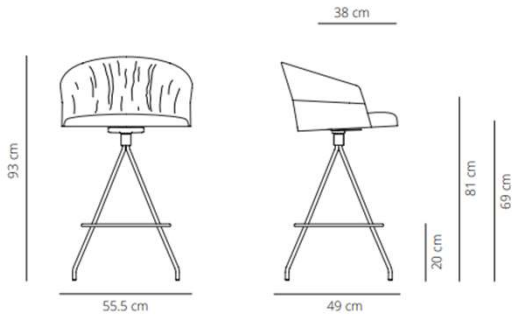

Soft upholstery

9.8 kg
(x1) 100x62x57 cm (0.35 m³)