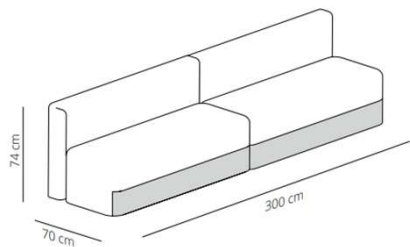

Composition 1

Composition 2