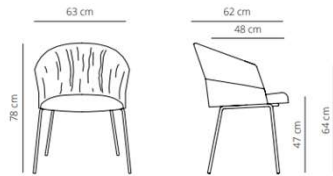

Soft upholstery

▲ 11.1 kg
📦 (x1) 66x64x86 cm (0.35 m³)