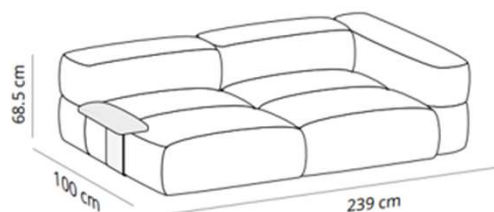

Composition 5