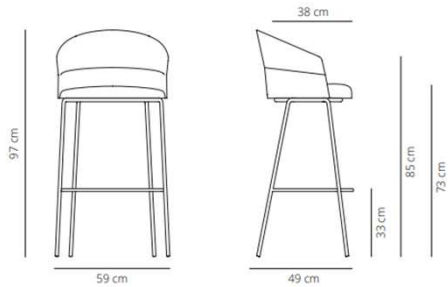

Smooth upholstery

9.2 kg
(x1) 106x62x51 cm (0.33 m³)

CODE		FINISHES		PUBLIC PRICE	- SEK
		STRUCTURE	UPHOLSTERY		
FIXED COUNTER STOOL (4 METAL LEGS), SMOOTH	COT4MECO-1	black or white	G1 (T/C)	593 €	6.878,80 SEK
	COT4MECO-2		G2	630 €	7.308,00 SEK
	COT4MECO-3		G3	699 €	8.108,40 SEK
	COT4MECO-4		G4	769 €	8.920,40 SEK
	COT4MECO-5		G5	845 €	9.802,00 SEK
					- SEK
CODE		FINISHES		PUBLIC PRICE	- SEK
		STRUCTURE	UPHOLSTERY		
FIXED BAR STOOL (4 METAL LEGS), SMOOTH	COT4MEBAR-1	black or white	G1 (T/C)	593 €	6.878,80 SEK
	COT4MEBAR-2		G2	630 €	7.308,00 SEK
	COT4MEBAR-3		G3	699 €	8.108,40 SEK
	COT4MEBAR-4		G4	769 €	8.920,40 SEK
	COT4MEBAR-5		G5	845 €	9.802,00 SEK