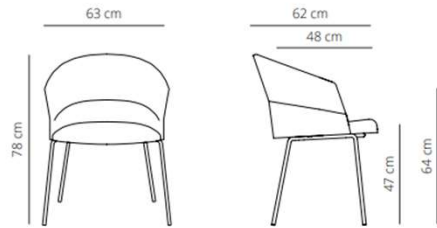

Smooth upholstery

11.1 kg
(x1) 66x64x86 cm (0.35 m³)