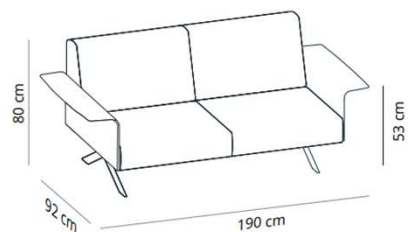

Composition 2

CODE		FINISHES		
	COMPOSITION SOFA 2	smooth upholstery	G1 (T/C)	35.646,80 SEK
			G2	37.577,04 SEK
			G3	40.623,20 SEK
			G4	44.017,36 SEK
			G5	47.228,24 SEK
		soft upholstery	G1 (T/C)	39.173,20 SEK
			G2	41.080,24 SEK
			G3	45.008,00 SEK
			G4	48.518,16 SEK
			G5	52.216,24 SEK