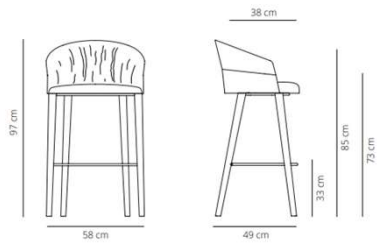

Soft upholstery

▲ 10.1 kg
📦 (x1) 106x62x57 cm (0.37 m³)

CODE		FINISHES		PUBLIC PRICE	- SEK
		STRUCTURE	UPHOLSTERY		
4 SOLID OAK LEGS COUNTER STOOL, SOFT	COT4MACOS-1	matt oak, cognac, ash and wenge	G1 (T/C)	957 €	11.101,20 SEK
	COT4MACOS-2		G2	991 €	11.495,60 SEK
	COT4MACOS-3		G3	1.069 €	12.400,40 SEK
	COT4MACOS-4		G4	1.150 €	13.340,00 SEK
	COT4MACOS-5		G5	1.223 €	14.186,80 SEK
					- SEK

CODE		FINISHES		PUBLIC PRICE	- SEK
		STRUCTURE	UPHOLSTERY		
4 SOLID OAK LEGS BAR STOOL, SOFT	COT4MABARS-1	matt oak, cognac, ash and wenge	G1 (T/C)	957 €	11.101,20 SEK
	COT4MABARS-2		G2	991 €	11.495,60 SEK
	COT4MABARS-3		G3	1.069 €	12.400,40 SEK
	COT4MABARS-4		G4	1.150 €	13.340,00 SEK
	COT4MABARS-5		G5	1.223 €	14.186,80 SEK