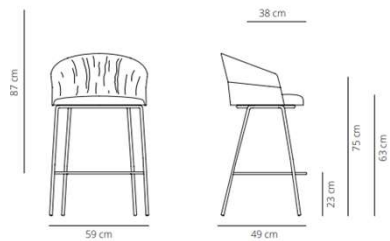

Soft upholstery

▲ 8.8 kg
📦 (x1) 100x62x51 cm (0.32 m³)