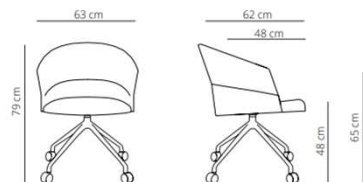

15.2 kg
(x1) 66x64x86 cm (0.36 m³)