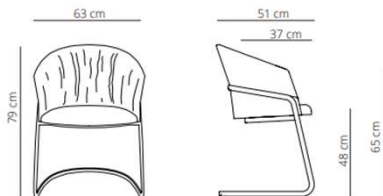

Soft upholstery

▲ 17.7 kg
📦 (x1) 66x64x86 cm (0.36 m³)

CODE		FINISHES		PUBLIC PRICE	
		STRUCTURE	UPHOLSTERY		
COPA 4 METAL LEGS, SOFT	COMES-1	black or white	G1 (T/C)	631 €	7.319,60 SEK
	COMES-2		G2	674 €	7.818,40 SEK
	COMES-3		G3	769 €	8.920,40 SEK
	COMES-4		G4	858 €	9.952,80 SEK
	COMES-5		G5	945 €	10.962,00 SEK
					- SEK
CODE		FINISHES		PUBLIC PRICE	
		STRUCTURE	UPHOLSTERY		
COPA 4 WOODEN LEGS, SOFT	COMAS-1	matt oak, cognac, ash and wenge	G1 (T/C)	819 €	9.500,40 SEK
	COMAS-2		G2	866 €	10.045,60 SEK
	COMAS-3		G3	954 €	11.066,40 SEK
	COMAS-4		G4	1.040 €	12.064,00 SEK
	COMAS-5		G5	1.126 €	13.061,60 SEK
					- SEK
CODE		FINISHES		PUBLIC PRICE	
		STRUCTURE	UPHOLSTERY		
COPA CANTILEVER SOFT	COCLS-1	black or white	G1 (T/C)	819 €	9.500,40 SEK
	COCLS-2		G2	866 €	10.045,60 SEK
	COCLS-3		G3	954 €	11.066,40 SEK
	COCLS-4		G4	1.040 €	12.064,00 SEK
	COCLS-5		G5	1.126 €	13.061,60 SEK
					- SEK