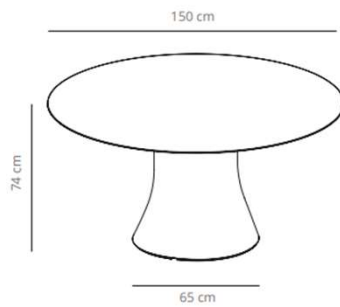

Table 70x70

59.8 kg
 (x1) 59x55x89 cm (0.29 m³)
 (x1) 76x76x7 cm (0.04 m³)

Mesa 80x80

62.8 kg
 (x1) 59x55x89 cm (0.29 m³)
 (x1) 96x96x7 cm (0.06 m³)

Table 90x90

70.3 kg
 (x1) 59x55x89 cm (0.29 m³)
 (x1) 96x96x7 cm (0.06 m³)

Table 240x120

▲ 206 kg
 📦 (x2) 59x55x89 cm (0.29 m³)
 (x1) 267x149x27 cm (1.07 m³)

Table 300x150

▲ 245.8 kg
 📦 (x2) 59x55x89 cm (0.29 m³)
 (x1) 330x180x27 cm (1.6 m³)

Table 500x150

▲ 397 kg
 📦 (x3) 59x55x89 cm (0.29 m³)
 (x2) 281x176x10 cm (0.49 m³)

Table diameter 100

Table diameter 120

Table diameter 150

CODE		FINISHES			
		BASE	TOP		
VCBCAD100	CAD100		stained	matt oak , ash (black)	9.233,60 SEK
VCBCAD100L	CAD100CN		compact laminate (black edge)	black or white	7.737,20 SEK
	CAD100CB		compact laminate (white edge)	white	9.233,60 SEK
					0,00 SEK
CODE		FINISHES			
		BASE	TOP		
VCBCAD120	CAD120		stained	matt oak , ash (black)	12.284,40 SEK
VCBCAD100L	CAD120CN		compact laminate (black edge)	black or white	10.277,60 SEK
	CAD120CB		compact laminate (white edge)	white	12.052,40 SEK
CODE		FINISHES			
		BASE	TOP		
VCBCAD150	CAD150		stained	matt oak , ash (black)	17.713,20 SEK
VCBCAD150L	CAD150CN		compact laminate (black edge)	black or white	16.228,40 SEK
	CAD150CB		compact laminate (white edge)	white	18.455,60 SEK

Table diameter 180

153 kg
 (x1) 82x82x77 cm (0.5 m³)
 (x1)

Table diameter 200

(x1) 82x82x77 cm (0.5 m³)
 (x1)

CODE		FINISHES			
		BASE	TOP		
VCBCAD180	CAD180		stained	matt oak , ash (black)	23.362,40 SEK
VCBCAD180L	CAD180CN		compact laminate (black edge)	black or white	23.060,80 SEK
	CAD180CB		compact laminate (white edge)	white	34.974,00 SEK
CODE		FINISHES			
		BASE	TOP		
VCBCAD200	CAD200		stained	matt oak , ash (black)	29.313,20 SEK
		#jREF!			22.921,60 SEK