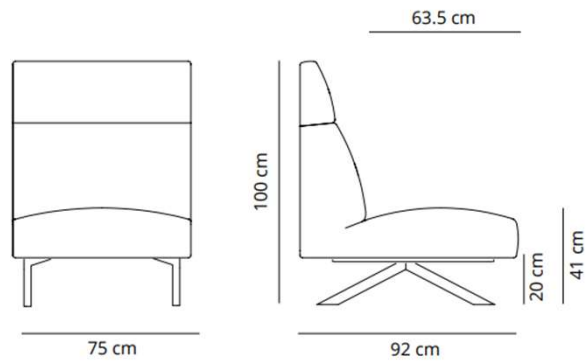

High backrest module with scissor legs