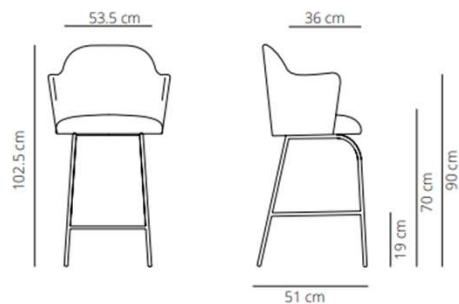

High backrest stool with armrest

13.8 kg
(x1) 57.5x53.5x110cm (0.33 m³)