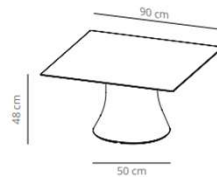

Table 240x120

▲ 206 kg
 📦 (x2) 59x55x89 cm (0.29 m³)
 (x1) 267x149x27 cm (1.07 m³)

Table 300x150

▲ 245.8 kg
 📦 (x2) 59x55x89 cm (0.29 m³)
 (x1) 330x180x27 cm (1.6 m³)

Table 500x150

▲ 397 kg
 📦 (x3) 59x55x89 cm (0.29 m³)
 (x2) 281x176x10 cm (0.49 m³)

Table diameter 100

Table diameter 120

 (x1) 59x55x58 cm (0.2 m³)
 (x1) 136x136x7 cm (0.13 m³)

CODE		FINISHES			
		BASE	TOP		
VCBCAD100B	CAD100B		stained	matt oak , ash (black)	9.454,00 SEK
VCBCAD100BL	CAD100BCN		compact laminate (black edge)	black or white	7.447,20 SEK
	CAD100BCB		compact laminate (white edge)	white	10.045,60 SEK
CODE		FINISHES			
		BASE	TOP		
VCBCAD120B	CAD120B		stained	matt oak , ash (black)	12.052,40 SEK
VCBCAD120BL	CAD120BCN		compact laminate (black edge)	black or white	10.556,00 SEK
	CAD120BCB		compact laminate (white edge)	white	14.140,40 SEK

Table 70x70

Table 80x80

Table 90x90

(x1) 59x55x58 cm (0.2 m³)
 (x1) 96x96x7 cm (0.06 m³)

CODE		FINISHES			
		BASE	TOP		
VCBCAC70B	CAC70B		stained	matt oak , ash (black)	7.377,60 SEK
VCBCAC70BL	CAC70BCN		compact laminate (black edge)	black or white	6.623,60 SEK
	CAC70BCB		compact laminate (white edge)	white	7.342,80 SEK
CODE		FINISHES			
		BASE	TOP		
VCBCAC80B	CAC80B		stained	matt oak , ash (black)	8.421,60 SEK
VCBCAC80BL	CAC80BCN		compact laminate (black edge)	black or white	7.145,60 SEK
	CAC80BCB		compact laminate (white edge)	white	9.071,20 SEK
CODE		FINISHES			
		BASE	TOP		
					5.359,20 SEK
VCBCAC90B	CAC90B	#jREF!	stained	matt oak , ash (black)	9.674,40 SEK
VCBCAC90BL	CAC90BCN		compact laminate (black edge)	black or white	8.328,80 SEK
	CAC90BCB		compact laminate (white edge)	white	10.161,60 SEK