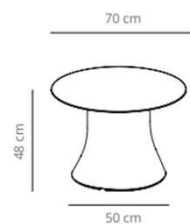

Table diameter 180

153 kg
 (x1) 82x82x77 cm (0.5 m³)
 (x1)

Table diameter 200

(x1) 82x82x77 cm (0.5 m³)
 (x1)

CODE		FINISHES			
		BASE	TOP		
VCBCAD180	CAD180		stained	matt oak , ash (black)	23.362,40 SEK
VCBCAD180L	CAD180CN		compact laminate (black edge)	black or white	23.060,80 SEK
	CAD180CB		compact laminate (white edge)	white	34.974,00 SEK
CODE		FINISHES			
		BASE	TOP		
VCBCAD200	CAD200		stained	matt oak , ash (black)	29.313,20 SEK
		#jREF!			22.921,60 SEK

Table diameter 60

Table diameter 70

Table diameter 80

CODE		FINISHES			
		BASE	TOP		
VCBCAD60B	CAD60B		stained	matt oak , ash (black)	6.252,40 SEK
VCBCAD60BL	CAD60BCN		compact laminate (black edge)	black or white	5.510,00 SEK
	CAD60BCB		compact laminate (white edge)	white	6.403,20 SEK
CODE		FINISHES			0,00 SEK
		BASE	TOP		
VCBCAD70BM	CAD70B		stained	matt oak , ash (black)	6.704,80 SEK
VCBCAD70BL	CAD70BCN		compact laminate (black edge)	black or white	5.800,00 SEK
	CAD70BCB		compact laminate (white edge)	white	6.994,80 SEK
CODE		FINISHES			
		BASE	TOP		
VCBCAD80B	CAD80B		stained	matt oak , ash (black)	7.076,00 SEK
VCBCAD80BL	CAD80BCN		compact laminate (black edge)	black or white	6.101,60 SEK
	CAD80BCB		compact laminate (white edge)	white	7.586,40 SEK

Table diameter 100

Table diameter 120

 (x1) 59x55x58 cm (0.2 m³)
 (x1) 136x136x7 cm (0.13 m³)

CODE		FINISHES			
		BASE	TOP		
VCBCAD100B	CAD100B		stained	matt oak , ash (black)	9.454,00 SEK
VCBCAD100BL	CAD100BCN		compact laminate (black edge)	black or white	7.447,20 SEK
	CAD100BCB		compact laminate (white edge)	white	10.045,60 SEK
CODE		FINISHES			
		BASE	TOP		
VCBCAD120B	CAD120B		stained	matt oak , ash (black)	12.052,40 SEK
VCBCAD120BL	CAD120BCN		compact laminate (black edge)	black or white	10.556,00 SEK
	CAD120BCB		compact laminate (white edge)	white	14.140,40 SEK