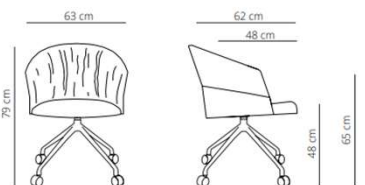

Soft upholstery

15.2 kg
(x1) 66x64x86 cm (0.36 m³)