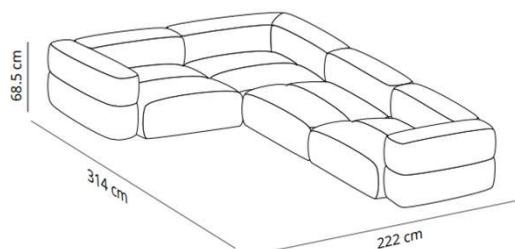

Composition 9

CODE		FINISHES	
VCBSAVCOMP9	COMPOSITION 9	G1(T/C)	71.943,20 SEK
		G2	79.216,40 SEK
		G3	92.208,40 SEK
		G4	105.757,20 SEK
		G5	119.920,80 SEK
		ECOALF	119.920,80 SEK

Composition 10

CODE		FINISHES	
VCBSAVCOMP10	COMPOSITION 10	G1(T/C)	74.332,80 SEK
		G2	82.336,80 SEK
		G3	96.500,40 SEK
		G4	111.278,80 SEK
		G5	126.741,60 SEK
		ECOALF	126.741,60 SEK

CODE		FINISHES	
VCBSAVCOMP11	COMPOSITION 11	G1(T/C)	81.907,60 SEK
		G2	90.213,20 SEK
		G3	105.096,00 SEK
		G4	120.593,60 SEK
		G5	136.972,80 SEK
		ECOALF	136.972,80 SEK