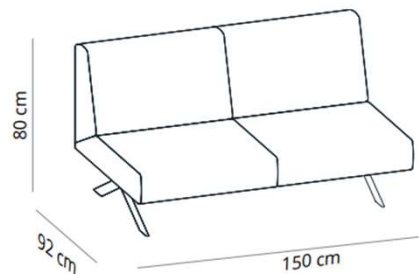

Composition 1