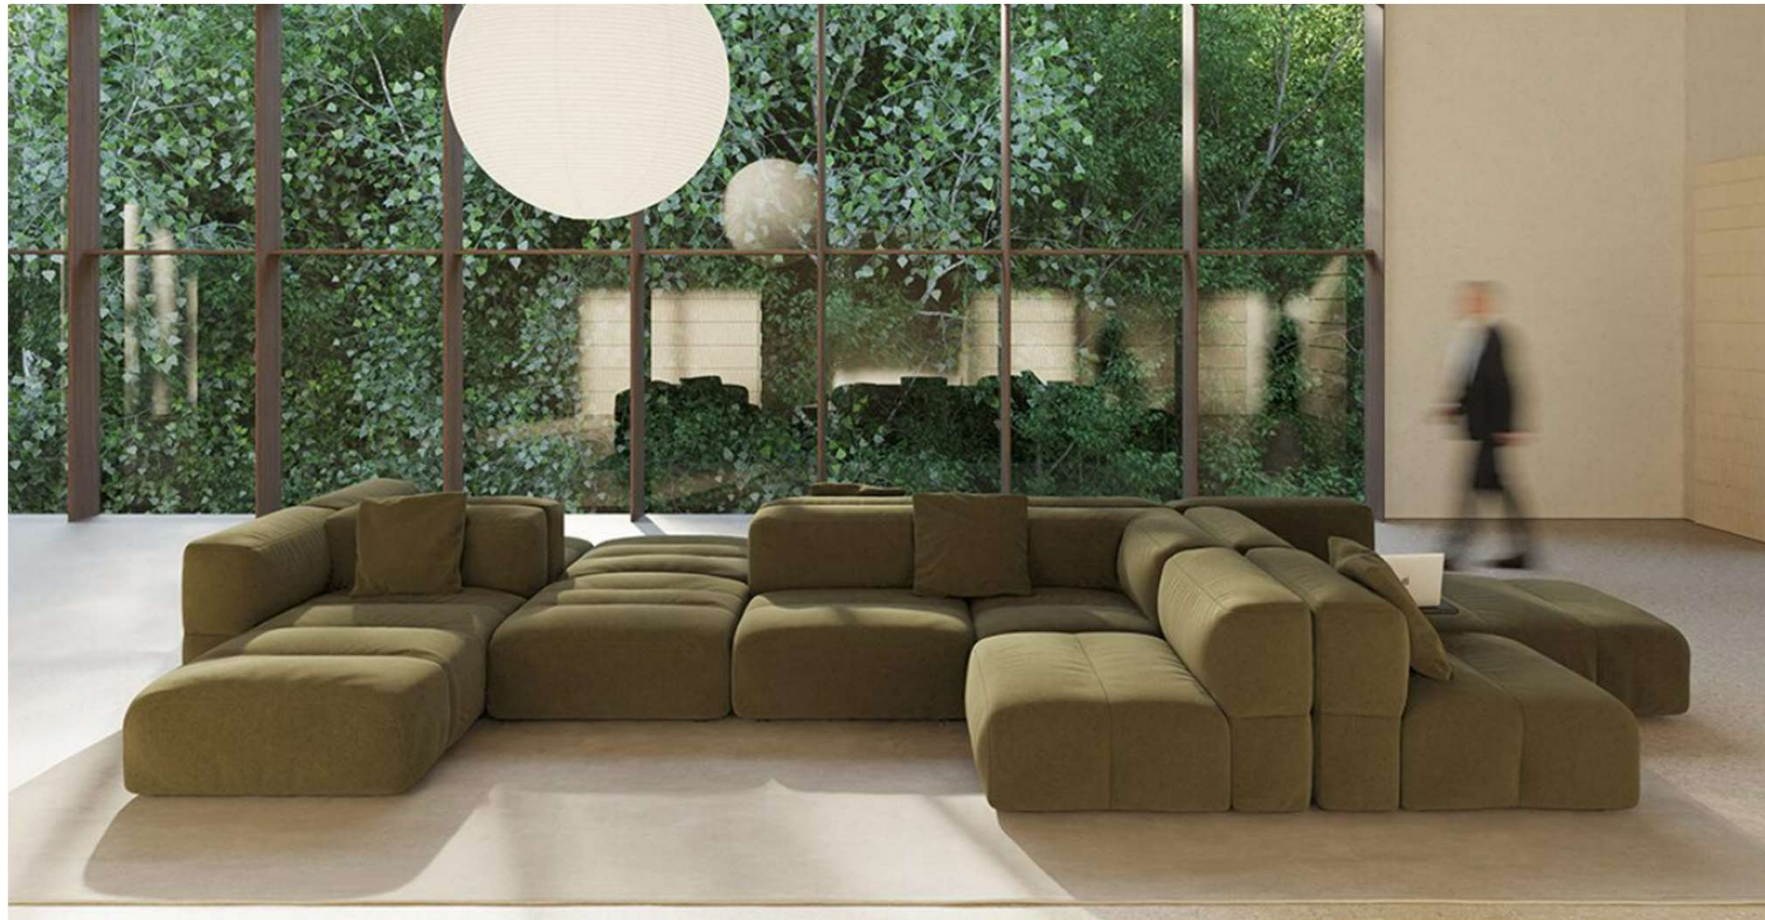

SAVINA SOFA: designed by Victor Carrasco

viccarbe