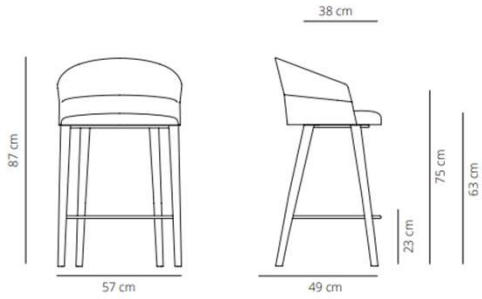

Smooth upholstery

9.7 kg
(x1) 100x62x57 cm (0.35 m³)