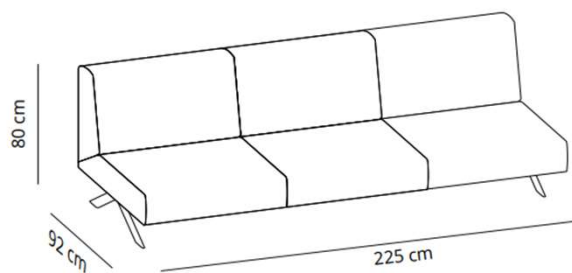

Composition 5

CODE		FINISHES		
VCBSISMPCOMP 5	COMPOSITION SOFÁ 6	smooth upholstery	G1 (T/C)	41.551,20 SEK
			G2	43.987,20 SEK
			G3	47.676,00 SEK
			G4	51.886,80 SEK
			G5	55.784,40 SEK
		soft upholstery	G1 (T/C)	46.840,80 SEK
			G2	49.242,00 SEK
			G3	54.253,20 SEK
			G4	58.638,00 SEK
			G5	63.266,40 SEK