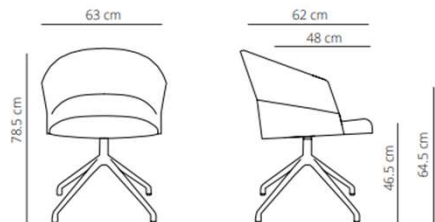

Smooth upholstery

15.3 kg
(x1) 66x64x86 cm (0.36 m³)