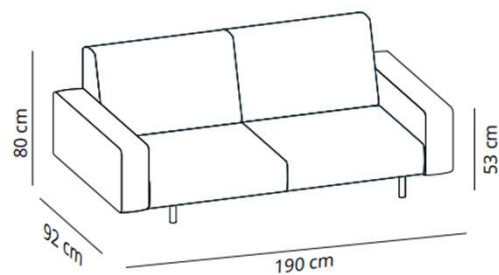

Composition 3

CODE		FINISHES		
VCBSISMPCOMP 2	COMPOSITION SOFA 3	smooth upholstery	G1 (T/C)	36.099,20 SEK
			G2	37.723,20 SEK
			G3	40.182,40 SEK
			G4	42.989,60 SEK
			G5	45.588,00 SEK
		soft upholstery	G1 (T/C)	39.625,60 SEK
			G2	41.226,40 SEK
			G3	44.567,20 SEK
			G4	47.490,40 SEK
			G5	50.576,00 SEK