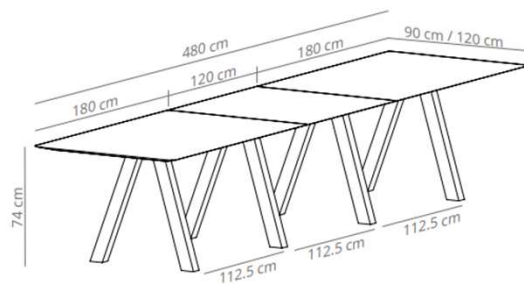

Triple table

DOUBLE TABLE, 360cm, h74cm

FINISHES		CODE		CODE					
LEGS	TOP	WIDTH 120		WIDTH 90					
stained (oak): matt oak, cognac, ash or wenge	stained	matt oak	TRMDROA	50.112,00 SEK	VCBTRMD	40.913,20 SEK			
							Ash (black)	TRMDRO	42.003,60 SEK

TRIPLE TABLE, 480cm, H74cm.

FINISHES		CODE		CODE					
LEGS	TOP	WIDTH 120		WIDTH 90					
stained (oak): matt oak, cognac, ash or wenge	stained	matt oak	TRMTROA	68.161,60 SEK	VCBTRMT	55.749,60 SEK			
							Ash (black)	TRMTRO	57.350,40 SEK
lacquered