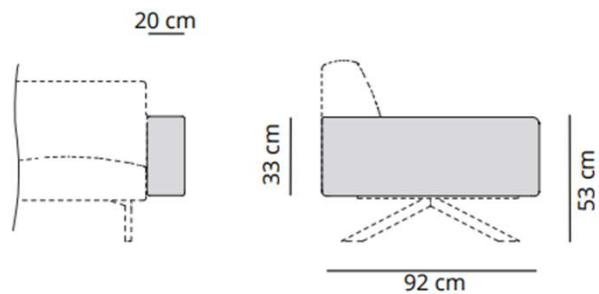

Upholstered narrow armrest

CODE		SCISSOR LEGS	FINISHES	
	SISMBP-1	white, black, taupe or fluorescent orange	smooth upholstery	11.901,60 SEK
	SISMBP-2			12.713,60 SEK
	SISMBP-3			13.943,20 SEK
	SISMBP-4			15.346,80 SEK
	SISMBP-5			16.646,00 SEK
	SISMBPS-1		soft upholstery	13.664,80 SEK
	SISMBPS-2			14.465,20 SEK
	SISMBPS-3			16.135,60 SEK
	SISMBPS-4			17.597,20 SEK
	SISMBPS-5			19.140,00 SEK

CODE			
RIGHT		LEFT	
SISBRFPD-1		SISBRFPI-1	3.654,00 SEK
SISBRFPD-2		SISBRFPI-2	4.442,80 SEK
SISBRFPD-3		SISBRFPI-3	5.266,40 SEK
SISBRFPD-4		SISBRFPI-4	6.217,60 SEK
SISBRFPD-5		SISBRFPI-5	7.377,60 SEK
SISBRFPSD-1		SISBRFPSI-1	4.686,40 SEK
SISBRFPSD-2		SISBRFPSI-2	5.417,20 SEK
SISBRFPSD-3		SISBRFPSI-3	6.217,60 SEK
SISBRFPSD-4		SISBRFPSI-4	7.238,40 SEK
SISBRFPSD-5		SISBRFPSI-5	8.328,80 SEK