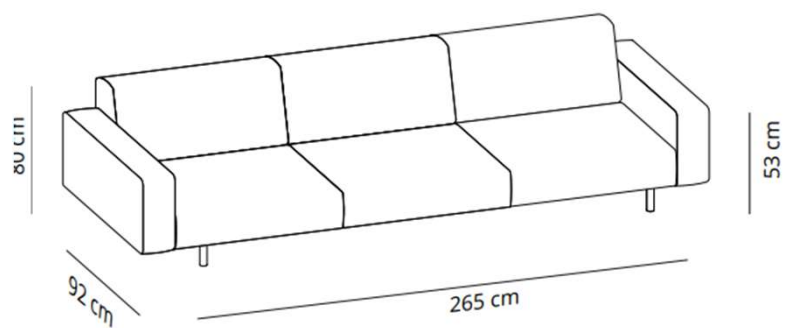

Composition 7

CODE	FINISHES		
COMPOSITION SOFA 7	smooth upholstery	G1 (T/C)	48.058,80 SEK
		G2	51.056,24 SEK
		G3	55.842,40 SEK
		G4	61.150,56 SEK
		G5	66.145,52 SEK
	soft upholstery	G1 (T/C)	53.348,40 SEK
		G2	56.311,04 SEK
		G3	62.419,60 SEK
		G4	67.901,76 SEK
		G5	73.627,52 SEK