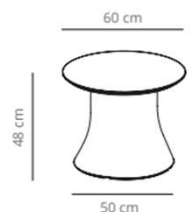

Table diameter 180

153 kg
 (x1) 82x82x77 cm (0.5 m³)
 (x1)

Table diameter 200

(x1) 82x82x77 cm (0.5 m³)
 (x1)

CODE		FINISHES			
		BASE	TOP		
VCBCAD180	CAD180		stained	matt oak , ash (black)	23.362,40 SEK
VCBCAD180L	CAD180CN		compact laminate (black edge)	black or white	23.060,80 SEK
	CAD180CB		compact laminate (white edge)	white	34.974,00 SEK
CODE		FINISHES			
		BASE	TOP		
VCBCAD200	CAD200		stained	matt oak , ash (black)	29.313,20 SEK
		#jREF!			22.921,60 SEK

Table diameter 60

Table diameter 70

Table diameter 80

CODE		FINISHES			
		BASE	TOP		
VCBCAD60B	CAD60B		stained	matt oak , ash (black)	6.252,40 SEK
VCBCAD60BL	CAD60BCN		compact laminate (black edge)	black or white	5.510,00 SEK
	CAD60BCB		compact laminate (white edge)	white	6.403,20 SEK
CODE		FINISHES			0,00 SEK
		BASE	TOP		
VCBCAD70BM	CAD70B		stained	matt oak , ash (black)	6.704,80 SEK
VCBCAD70BL	CAD70BCN		compact laminate (black edge)	black or white	5.800,00 SEK
	CAD70BCB		compact laminate (white edge)	white	6.994,80 SEK
CODE		FINISHES			
		BASE	TOP		
VCBCAD80B	CAD80B		stained	matt oak , ash (black)	7.076,00 SEK
VCBCAD80BL	CAD80BCN		compact laminate (black edge)	black or white	6.101,60 SEK
	CAD80BCB		compact laminate (white edge)	white	7.586,40 SEK

Table diameter 100

Table diameter 120

 (x1) 59x55x58 cm (0.2 m³)
 (x1) 136x136x7 cm (0.13 m³)

CODE		FINISHES			
		BASE	TOP		
VCBCAD100B	CAD100B		stained	matt oak , ash (black)	9.454,00 SEK
VCBCAD100BL	CAD100BCN		compact laminate (black edge)	black or white	7.447,20 SEK
	CAD100BCB		compact laminate (white edge)	white	10.045,60 SEK
CODE		FINISHES			
		BASE	TOP		
VCBCAD120B	CAD120B		stained	matt oak , ash (black)	12.052,40 SEK
VCBCAD120BL	CAD120BCN		compact laminate (black edge)	black or white	10.556,00 SEK
	CAD120BCB		compact laminate (white edge)	white	14.140,40 SEK