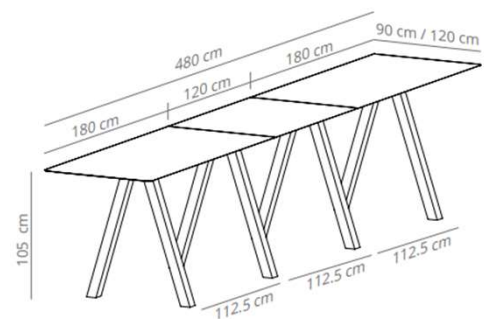

DOUBLE TABLE, 360CM, H105CM

FINISHES		CODE		CODE				
LEGS	TOP		WIDTH 120		WIDTH 90			
stained (oak): matt oak, cognac, ash or wenge	stained	matt oak	TRMDROAB	59.125,20 SEK	VCBTRMDB	TRMDROB	49.833,60 SEK	
		Ash (black)					60.784,00 SEK	50.924,00 SEK
lacquered microtexturized (beech):								

TRIPLE TABLE, 480CM, H105 CM

FINISHES		CODE		CODE				
LEGS	TOP		WIDTH 120		WIDTH 90			
stained (oak): matt oak, cognac, ash or wenge	stained	matt oak	TRMTROAB	80.063,20 SEK		TRMTROB	67.720,80 SEK	
		Ash (black)					82.255,60 SEK	69.263,60 SEK
lacquered