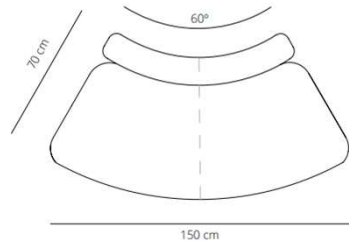

SEASON SOFA: designed by Piero Lissoni

viccarbe

Module A
straight

49.6 kg

Module B
closed

50.2 kg

Module C
open

CODE		UPHOLSTERY PROTECTION	UPHOLSTERY	
VCBSESAS	SESA-1	light or dark grey technical fabric	G1 (COM/COL)	16.379,20 SEK
	SESA-2		G2	19.360,40 SEK
	SESA-3		G3	22.805,60 SEK
	SESA-4		G4	27.039,60 SEK
	SESA-5		G5	31.842,00 SEK