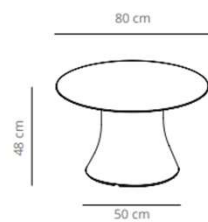

Table diameter 180

153 kg
 (x1) 82x82x77 cm (0.5 m³)
 (x1)

Table diameter 200

(x1) 82x82x77 cm (0.5 m³)
 (x1)

CODE		FINISHES			
		BASE	TOP		
VCBCAD180	CAD180		stained	matt oak , ash (black)	23.362,40 SEK
VCBCAD180L	CAD180CN		compact laminate (black edge)	black or white	23.060,80 SEK
	CAD180CB		compact laminate (white edge)	white	34.974,00 SEK
CODE		FINISHES			
		BASE	TOP		
VCBCAD200	CAD200		stained	matt oak , ash (black)	29.313,20 SEK
		#jREF!			22.921,60 SEK

Table diameter 60

Table diameter 70

Table diameter 80

CODE		FINISHES			
		BASE	TOP		
VCBCAD60B	CAD60B		stained	matt oak , ash (black)	6.252,40 SEK
VCBCAD60BL	CAD60BCN		compact laminate (black edge)	black or white	5.510,00 SEK
	CAD60BCB		compact laminate (white edge)	white	6.403,20 SEK
CODE		FINISHES			0,00 SEK
		BASE	TOP		
VCBCAD70BM	CAD70B		stained	matt oak , ash (black)	6.704,80 SEK
VCBCAD70BL	CAD70BCN		compact laminate (black edge)	black or white	5.800,00 SEK
	CAD70BCB		compact laminate (white edge)	white	6.994,80 SEK
CODE		FINISHES			
		BASE	TOP		
VCBCAD80B	CAD80B		stained	matt oak , ash (black)	7.076,00 SEK
VCBCAD80BL	CAD80BCN		compact laminate (black edge)	black or white	6.101,60 SEK
	CAD80BCB		compact laminate (white edge)	white	7.586,40 SEK

Table diameter 100

Table diameter 120

 (x1) 59x55x58 cm (0.2 m³)
 (x1) 136x136x7 cm (0.13 m³)

CODE		FINISHES			
		BASE	TOP		
VCBCAD100B	CAD100B		stained	matt oak , ash (black)	9.454,00 SEK
VCBCAD100BL	CAD100BCN		compact laminate (black edge)	black or white	7.447,20 SEK
	CAD100BCB		compact laminate (white edge)	white	10.045,60 SEK
CODE		FINISHES			
		BASE	TOP		
VCBCAD120B	CAD120B		stained	matt oak , ash (black)	12.052,40 SEK
VCBCAD120BL	CAD120BCN		compact laminate (black edge)	black or white	10.556,00 SEK
	CAD120BCB		compact laminate (white edge)	white	14.140,40 SEK