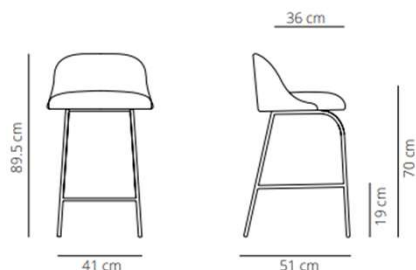

FIXED COUNTER STOOL BASE

Low backrest

12.4 kg
(x1) 57.5x53.5x110cm (0.33 m³)