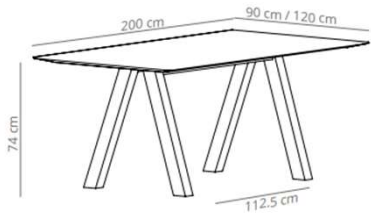

TRESTLE TABLE: designed by John Pawson

Table 200 cm

Table 240 cm

SIMPLE TABLE 200, H74cm						
FINISHES		CODE		CODE		SEK
LEGS	TOP		WIDTH 120	WIDTH 90		
stained (oak): matt oak, cognac, ash or wenge	stained	matt oak	TRMSCROA	31.192,40 SEK	VCBTRMS C	24.255,60 SEK
		Ash (black)				32.665,60 SEK
SIMPLE TABLE, 240cm, h74cm						
FINISHES		CODE		CODE		
LEGS	TOP		WIDTH 120	WIDTH 90		
stained (oak): matt oak, cognac, ash or wenge	stained	matt oak	TRMSROA	36.226,80 SEK	VCBTRMS	25.508,40 SEK
		Ash (black)				37.850,80 SEK
lacquered						