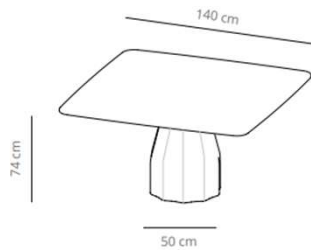

Table 140x140

123.5 kg
(x1) 59x55x89 cm (0.29 m³)
(x1) 147x147x7 cm (0.15 m³)

CODE		FINISHES			
		BASE	TOP		
VCBBUC10075HM	BUC100M	white, black or taupe	melamine	white or black	7.238,40 SEK
VCBBUC10087	BUC100		stained	matt oak, ash (black)	8.827,60 SEK
VCBBUC10047	BUC100CN		compact laminate (black edge)	white or black	11.542,00 SEK
	BUC100CB		compact laminate (white edge)	white	11.542,00 SEK
					- SEK
CODE		=SC$2	FINISHES		
			TOP		
VCBBUC14087	BUC140	white, black or taupe	stained	matt oak, ash (black)	13.456,00 SEK
VCBBUC14047	BUC140CN		compact laminate (black edge)	white or black	17.539,20 SEK
	BUC140CB		compact laminate (white edge)	white	17.539,20 SEK