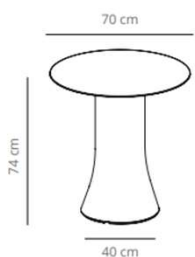

Table 240x120

▲ 206 kg
 📦 (x2) 59x55x89 cm (0.29 m³)
 (x1) 267x149x27 cm (1.07 m³)

Table 300x150

▲ 245.8 kg
 📦 (x2) 59x55x89 cm (0.29 m³)
 (x1) 330x180x27 cm (1.6 m³)

Table 500x150

▲ 397 kg
 📦 (x3) 59x55x89 cm (0.29 m³)
 (x2) 281x176x10 cm (0.49 m³)

Table diameter 80

42.1 kg

(x1) 59x55x105 cm (0.34 m³)
(x1) 96x96x7 cm (0.06 m³)

Table diameter 100

49.2 kg

(x1) 59x55x105 cm (0.34 m³)
(x1) 116x116x7 cm (0.08 m³)

CODE		FINISHES			
		BASE	TOP		
VCBBUD80H87	BUD80H	white, black or taupe	stained	matt oak, ash (black)	0,00 SEK
VCBBUD80H47	BUD80HCN		compact laminate (black edge)	white or black	10.753,20 SEK
	BUD80HCB		compact laminate (white edge)	white	10.753,20 SEK
					0,00 SEK
CODE		FINISHES			
		BASE	TOP		
VCBBUD100H87	BUD100H	white, black or taupe	stained	matt oak, ash (black)	0,00 SEK
VCBBUD100H47	BUD100HCN		compact laminate (black edge)	white or black	10.892,40 SEK
	BUD100HCB		compact laminate (white edge)	white	12.493,20 SEK
					12.493,20 SEK

CAMBIO TABLE: designed by Victor Carrasco

Table diameter 60

Table diameter 70

Table diameter 80

CODE		FINISHES			
		BASE	TOP		
VCBCAD60	CAD60		stained	matt oak , ash (black)	6.194,40 SEK
VCBCAD60L	CAD60CN		compact laminate (black edge)	black or white	5.591,20 SEK
	CAD60CB		compact laminate (white edge)	white	6.472,80 SEK
CODE		FINISHES			0,00 SEK
		BASE	TOP		
VCBCAD70	CAD70		stained	matt oak , ash (black)	6.844,00 SEK
VCBCAD70L	CAD70CN		compact laminate (black edge)	black or white	6.101,60 SEK
	CAD70CB		compact laminate (white edge)	white	7.296,40 SEK
CODE		FINISHES			
		BASE	TOP		
VCBCAD80	CAD80		stained	matt oak , ash (black)	7.586,40 SEK
VCBCAD80L	CAD80CN		compact laminate (black edge)	black or white	6.554,00 SEK
	CAD80CB		compact laminate (white edge)	white	7.737,20 SEK