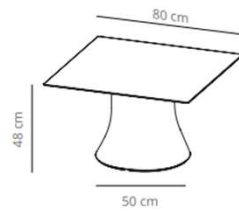

Table diameter 100

Table diameter 120

 (x1) 59x55x58 cm (0.2 m³)
 (x1) 136x136x7 cm (0.13 m³)

CODE		FINISHES			
		BASE	TOP		
VCBCAD100B	CAD100B		stained	matt oak , ash (black)	9.454,00 SEK
VCBCAD100BL	CAD100BCN		compact laminate (black edge)	black or white	7.447,20 SEK
	CAD100BCB		compact laminate (white edge)	white	10.045,60 SEK
CODE		FINISHES			
		BASE	TOP		
VCBCAD120B	CAD120B		stained	matt oak , ash (black)	12.052,40 SEK
VCBCAD120BL	CAD120BCN		compact laminate (black edge)	black or white	10.556,00 SEK
	CAD120BCB		compact laminate (white edge)	white	14.140,40 SEK

Table 70x70

Table 80x80

Table 90x90

(x1) 59x55x58 cm (0.2 m³)
 (x1) 96x96x7 cm (0.06 m³)

CODE		FINISHES			
		BASE	TOP		
VCBCAC70B	CAC70B		stained	matt oak , ash (black)	7.377,60 SEK
VCBCAC70BL	CAC70BCN		compact laminate (black edge)	black or white	6.623,60 SEK
	CAC70BCB		compact laminate (white edge)	white	7.342,80 SEK
CODE		FINISHES			
		BASE	TOP		
VCBCAC80B	CAC80B		stained	matt oak , ash (black)	8.421,60 SEK
VCBCAC80BL	CAC80BCN		compact laminate (black edge)	black or white	7.145,60 SEK
	CAC80BCB		compact laminate (white edge)	white	9.071,20 SEK
CODE		FINISHES			
		BASE	TOP		
					5.359,20 SEK
VCBCAC90B	CAC90B	#jREF!	stained	matt oak , ash (black)	9.674,40 SEK
VCBCAC90BL	CAC90BCN		compact laminate (black edge)	black or white	8.328,80 SEK
	CAC90BCB		compact laminate (white edge)	white	10.161,60 SEK