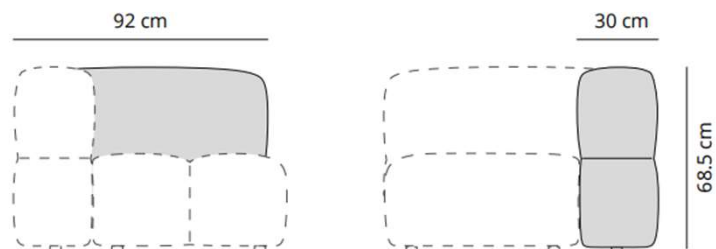

Upholstered high armrest

18 kg

CODE				
RIGHT		LEFT		
VCBSAVIBRHT	SAVIBRHTD-1	VCBSAVIBRHT	SAVIBRHTI-1	5.742,00 SEK
	SAVIBRHTD-2		SAVIBRHTI-2	6.403,20 SEK
	SAVIBRHTD-3		SAVIBRHTI-3	7.632,80 SEK
	SAVIBRHTD-4		SAVIBRHTI-4	8.920,40 SEK
	SAVIBRHTD-5		SAVIBRHTI-5	10.266,00 SEK
	SAVIBRHTD-E		SAVIBRHTI-E	10.266,00 SEK