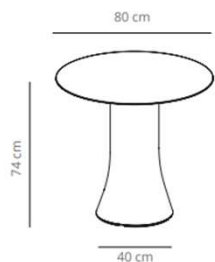

Table 70x70

59.8 kg
 (x1) 59x55x89 cm (0.29 m³)
 (x1) 76x76x7 cm (0.04 m³)

Mesa 80x80

62.8 kg
 (x1) 59x55x89 cm (0.29 m³)
 (x1) 96x96x7 cm (0.06 m³)

Table 90x90

70.3 kg
 (x1) 59x55x89 cm (0.29 m³)
 (x1) 96x96x7 cm (0.06 m³)

Table 240x120

▲ 206 kg
 📦 (x2) 59x55x89 cm (0.29 m³)
 (x1) 267x149x27 cm (1.07 m³)

Table 300x150

▲ 245.8 kg
 📦 (x2) 59x55x89 cm (0.29 m³)
 (x1) 330x180x27 cm (1.6 m³)

Table 500x150

▲ 397 kg
 📦 (x3) 59x55x89 cm (0.29 m³)
 (x2) 281x176x10 cm (0.49 m³)

Table diameter 80

42.1 kg

(x1) 59x55x105 cm (0.34 m³)
(x1) 96x96x7 cm (0.06 m³)

Table diameter 100

49.2 kg

(x1) 59x55x105 cm (0.34 m³)
(x1) 116x116x7 cm (0.08 m³)

CODE		FINISHES			
		BASE	TOP		
VCBBUD80H87	BUD80H	white, black or taupe	stained	matt oak, ash (black)	0,00 SEK
VCBBUD80H47	BUD80HCN		compact laminate (black edge)	white or black	10.753,20 SEK
	BUD80HCB		compact laminate (white edge)	white	10.753,20 SEK
					0,00 SEK
CODE		FINISHES			
		BASE	TOP		
VCBBUD100H87	BUD100H	white, black or taupe	stained	matt oak, ash (black)	0,00 SEK
VCBBUD100H47	BUD100HCN		compact laminate (black edge)	white or black	10.892,40 SEK
	BUD100HCB		compact laminate (white edge)	white	12.493,20 SEK
					12.493,20 SEK

CAMBIO TABLE: designed by Victor Carrasco

Table diameter 60

Table diameter 70

Table diameter 80

CODE		FINISHES			
		BASE	TOP		
VCBCAD60	CAD60		stained	matt oak , ash (black)	6.194,40 SEK
VCBCAD60L	CAD60CN		compact laminate (black edge)	black or white	5.591,20 SEK
	CAD60CB		compact laminate (white edge)	white	6.472,80 SEK
CODE		FINISHES			0,00 SEK
		BASE	TOP		
VCBCAD70	CAD70		stained	matt oak , ash (black)	6.844,00 SEK
VCBCAD70L	CAD70CN		compact laminate (black edge)	black or white	6.101,60 SEK
	CAD70CB		compact laminate (white edge)	white	7.296,40 SEK
CODE		FINISHES			
		BASE	TOP		
VCBCAD80	CAD80		stained	matt oak , ash (black)	7.586,40 SEK
VCBCAD80L	CAD80CN		compact laminate (black edge)	black or white	6.554,00 SEK
	CAD80CB		compact laminate (white edge)	white	7.737,20 SEK