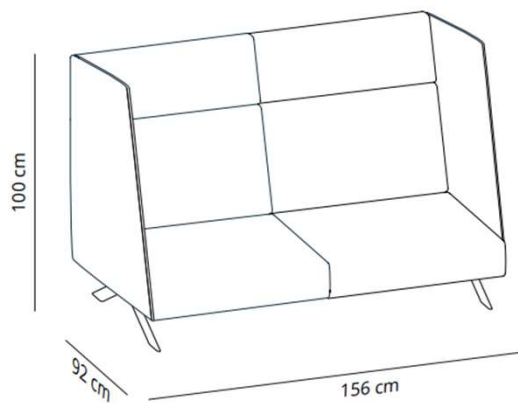

Composition 4

CODE		FINISHES		
VCBSISMPCOMP 4	COMPOSITION SOFÁ 5	smooth upholstery	G1 (T/C)	44.752,80 SEK
			G2	47.792,00 SEK
			G3	52.919,20 SEK
			G4	57.744,80 SEK
			G5	63.266,40 SEK
		soft upholstery	G1 (T/C)	48.557,60 SEK
			G2	52.014,40 SEK
			G3	57.420,00 SEK
			G4	62.848,80 SEK
			G5	68.973,60 SEK