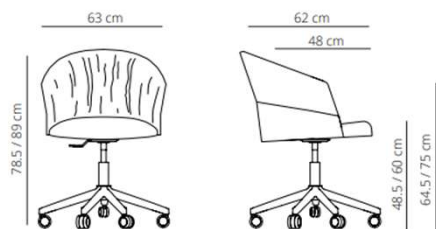

SWIVEL COUNTER STOOL BASE

Low backrest

▲ 13.1 kg
 📦 (x1) 58x54x106cm (0.33 m³)

High backrest

▲ 13.4 kg
 📦 (x1) 58x54x110cm (0.34 m³)

High backrest stool with armrest

▲ 14.1 kg
 📦 (x1) 57.5x53.5x110cm (0.33 m³)

Soft upholstery

Soft upholstery

15.2 kg
 (x1) 66x64x86 cm (0.36 m³)

Soft upholstery

15.7 kg
 (x1) 66x64x86 cm (0.36 m³)

CODE		FINISHES		PUBLIC PRICE	
		STRUCTURE	UPHOLSTERY		
COPA PYRAMID SWIVEL BASE, SOFT	COPI5-1	black or white	G1 (T/C)	782 €	- SEK
	COPI5-2		G2	822 €	9.071,20 SEK
	COPI5-3		G3	908 €	9.535,20 SEK
	COPI5-4		G4	993 €	10.532,80 SEK
	COPI5-5		G5	1.081 €	11.518,80 SEK
					12.539,60 SEK
					- SEK
CODE		FINISHES		PUBLIC PRICE	
		STRUCTURE	UPHOLSTERY		
COPA PYRAMID SWIVEL BASE WITHH CASTERS, SOFT	COPIRUS-1	black or white	G1 (T/C)	800 €	- SEK
	COPIRUS-2		G2	845 €	9.280,00 SEK
	COPIRUS-3		G3	924 €	9.802,00 SEK
	COPIRUS-4		G4	1.009 €	10.718,40 SEK
	COPIRUS-5		G5	1.104 €	11.704,40 SEK
					12.806,40 SEK
					- SEK
CODE		FINISHES		PUBLIC PRICE	
		STRUCTURE	UPHOLSTERY		
COPA 5 CASTERS BASE WITH ADJUSTABLE HEIGHT, SOFT	COBRS-1	black or white	G1 (T/C)	800 €	- SEK
	COBRS-2		G2	845 €	9.280,00 SEK
	COBRS-3		G3	924 €	9.802,00 SEK
	COBRS-4		G4	1.009 €	10.718,40 SEK
	COBRS-5		G5	1.104 €	11.704,40 SEK
					12.806,40 SEK
					- SEK