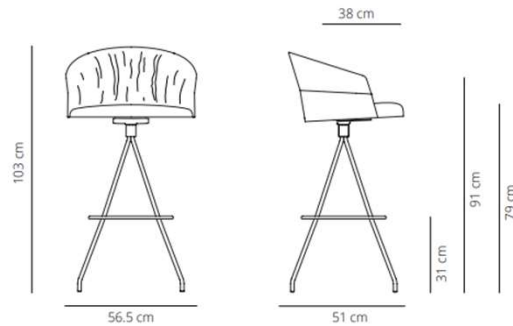

Soft upholstery

10.2 kg
(x1) 106x62x57 cm (0.37 m³)

CODE		FINISHES		PUBLIC PRICE	- SEK
		STRUCTURE	UPHOLSTERY		
SWIVEL COUNTER STOOL , SOFT	COTGCOS-1	black or white	G1 (T/C)	813 €	9.430,80 SEK
	COTGCOS-2		G2	860 €	9.976,00 SEK
	COTGCOS-3		G3	939 €	10.892,40 SEK
	COTGCOS-4		G4	1.012 €	11.739,20 SEK
	COTGCOS-5		G5	1.091 €	12.655,60 SEK
					- SEK
CODE		FINISHES		PUBLIC PRICE	- SEK
		STRUCTURE	UPHOLSTERY		
SWIVEL BAR STOOL , SOFT	COTGBARS-1	black or white	G1 (T/C)	813 €	9.430,80 SEK
	COTGBARS-2		G2	860 €	9.976,00 SEK
	COTGBARS-3		G3	939 €	10.892,40 SEK
	COTGBARS-4		G4	1.012 €	11.739,20 SEK
	COTGBARS-5		G5	1.091 €	12.655,60 SEK