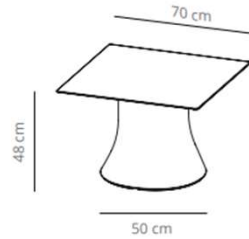

Table 70x70

59.8 kg
 (x1) 59x55x89 cm (0.29 m³)
 (x1) 76x76x7 cm (0.04 m³)

Mesa 80x80

62.8 kg
 (x1) 59x55x89 cm (0.29 m³)
 (x1) 96x96x7 cm (0.06 m³)

Table 90x90

70.3 kg
 (x1) 59x55x89 cm (0.29 m³)
 (x1) 96x96x7 cm (0.06 m³)

Table 240x120

▲ 206 kg
 📦 (x2) 59x55x89 cm (0.29 m³)
 (x1) 267x149x27 cm (1.07 m³)

Table 300x150

▲ 245.8 kg
 📦 (x2) 59x55x89 cm (0.29 m³)
 (x1) 330x180x27 cm (1.6 m³)

Table 500x150

▲ 397 kg
 📦 (x3) 59x55x89 cm (0.29 m³)
 (x2) 281x176x10 cm (0.49 m³)

Table diameter 100

Table diameter 120

 (x1) 59x55x58 cm (0.2 m³)
 (x1) 136x136x7 cm (0.13 m³)

CODE		FINISHES			
		BASE	TOP		
VCBCAD100B	CAD100B		stained	matt oak , ash (black)	9.454,00 SEK
VCBCAD100BL	CAD100BCN		compact laminate (black edge)	black or white	7.447,20 SEK
	CAD100BCB		compact laminate (white edge)	white	10.045,60 SEK
CODE		FINISHES			
		BASE	TOP		
VCBCAD120B	CAD120B		stained	matt oak , ash (black)	12.052,40 SEK
VCBCAD120BL	CAD120BCN		compact laminate (black edge)	black or white	10.556,00 SEK
	CAD120BCB		compact laminate (white edge)	white	14.140,40 SEK

Table 70x70

Table 80x80

Table 90x90

(x1) 59x55x58 cm (0.2 m³)
 (x1) 96x96x7 cm (0.06 m³)

CODE		FINISHES			
		BASE	TOP		
VCBCAC70B	CAC70B		stained	matt oak , ash (black)	7.377,60 SEK
VCBCAC70BL	CAC70BCN		compact laminate (black edge)	black or white	6.623,60 SEK
	CAC70BCB		compact laminate (white edge)	white	7.342,80 SEK
CODE		FINISHES			
		BASE	TOP		
VCBCAC80B	CAC80B		stained	matt oak , ash (black)	8.421,60 SEK
VCBCAC80BL	CAC80BCN		compact laminate (black edge)	black or white	7.145,60 SEK
	CAC80BCB		compact laminate (white edge)	white	9.071,20 SEK
CODE		FINISHES			
		BASE	TOP		
					5.359,20 SEK
VCBCAC90B	CAC90B	#jREF!	stained	matt oak , ash (black)	9.674,40 SEK
VCBCAC90BL	CAC90BCN		compact laminate (black edge)	black or white	8.328,80 SEK
	CAC90BCB		compact laminate (white edge)	white	10.161,60 SEK