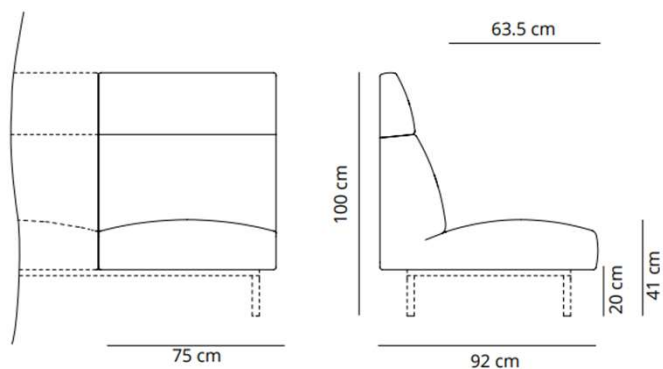

CODE		FINISHES	
-	COMPOSITION 6	G1 (COM/COL)	79.425,20 SEK
		G2	84.030,40 SEK
		G3	93.275,60 SEK
		G4	107.404,40 SEK
		G5	121.359,20 SEK

Sistema Sofa: designed by Lievore Altherr Molina

Backless module

High backrest module