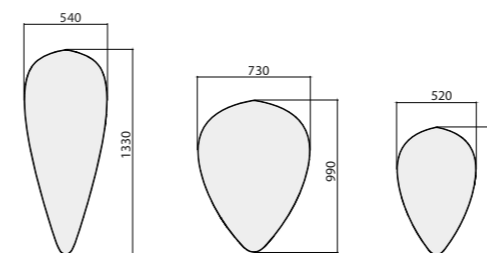

## MÅTT

Delta One	540×1330 mm
Delta Two	730×990 mm
Delta Three	520×830 mm

Tjocklek: 60 mm

Delta One  
69-0513

Delta Two  
69-0709

Delta Three  
69-0508