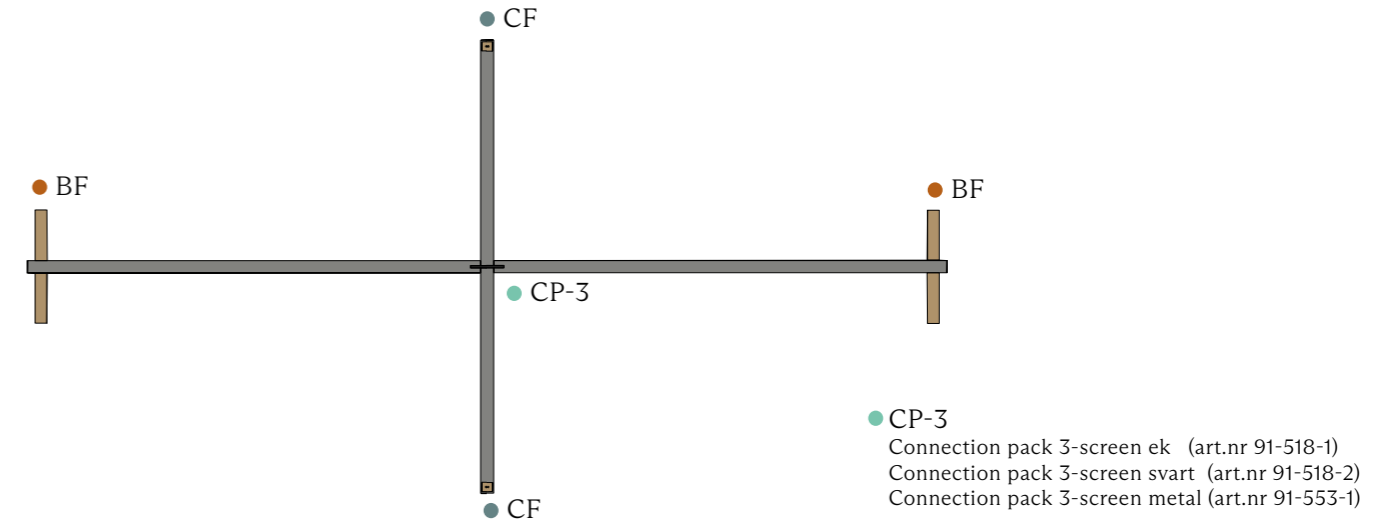

Connection pack T-screen metal (art.nr 91-555-1)

EXEMPEL (CP-3)