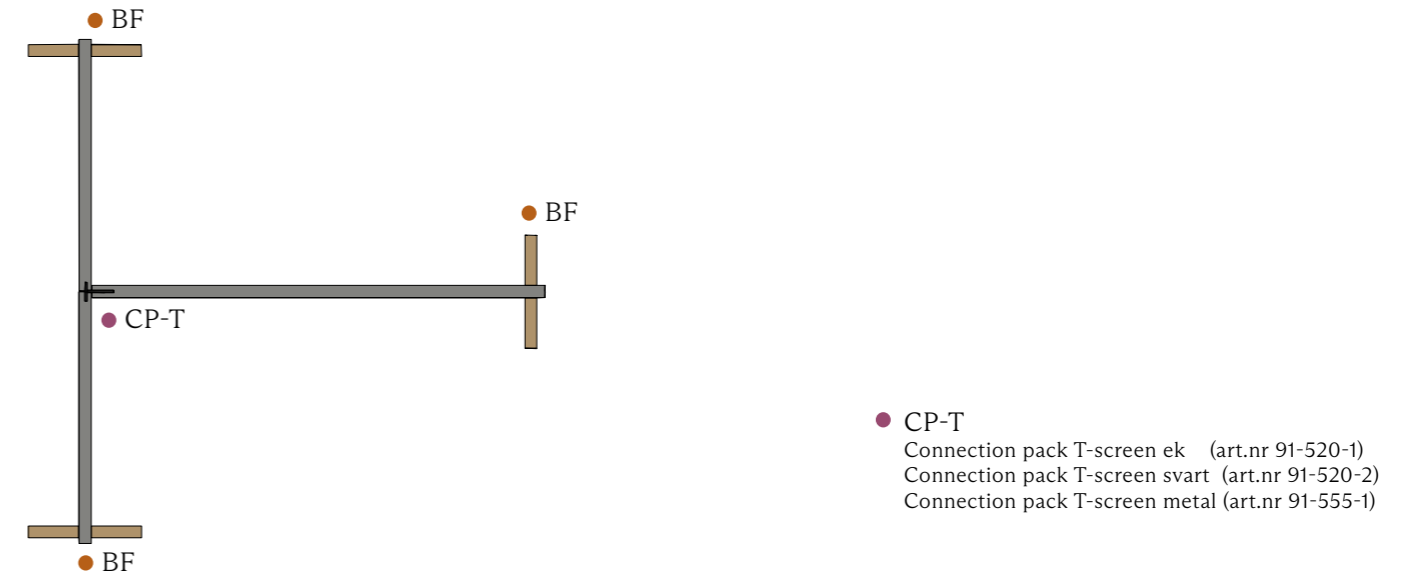

EXEMPEL (CP-T)