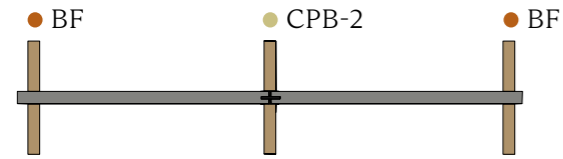

- BF
  Beam foot ek (art.nr 91-506-1)
  Beam foot svart (art.nr 91-506-2)
  Beam foot metal (art.nr 91-504-2)

- CF
  Cube foot ek (art.nr 91-505-1)
  Cube foot svart (art.nr 91-505-2)
  Cube foot metal (art.nr 91-540-1)

- CPB-2
  Connection pack Beam 2-screen ek (art.nr 91-521-1)
  Connection pack Beam 2-screen svart (art.nr 91-521-2)
  Connection pack Beam 2-screen metal (art.nr 91-556-1)

- CP-2
  Connection pack 2-screen ek (art.nr 91-517-1)
  Connection pack 2-screen svart (art.nr 91-517-2)
  Connection pack 2-screen svart (art.nr 91-517-2)
  Connection pack 2-screen metal (art.nr 91-552-1)

- CP-3
  Connection pack 3-screen ek (art.nr 91-518-1)
  Connection pack 3-screen svart (art.nr 91-518-2)
  Connection pack 3-screen metal (art.nr 91-553-1)

- CP-T
  Connection pack T-screen ek (art.nr 91-520-1)
  Connection pack T-screen svart (art.nr 91-520-2)
  Connection pack T-screen metal (art.nr 91-555-1)

- CP-4
  Connection pack 4-screen ek (art.nr 91-519-1)
  Connection pack 4-screen svart (art.nr 91-519-2)
  Connection pack 4-screen metal (art.nr 91-554-1)