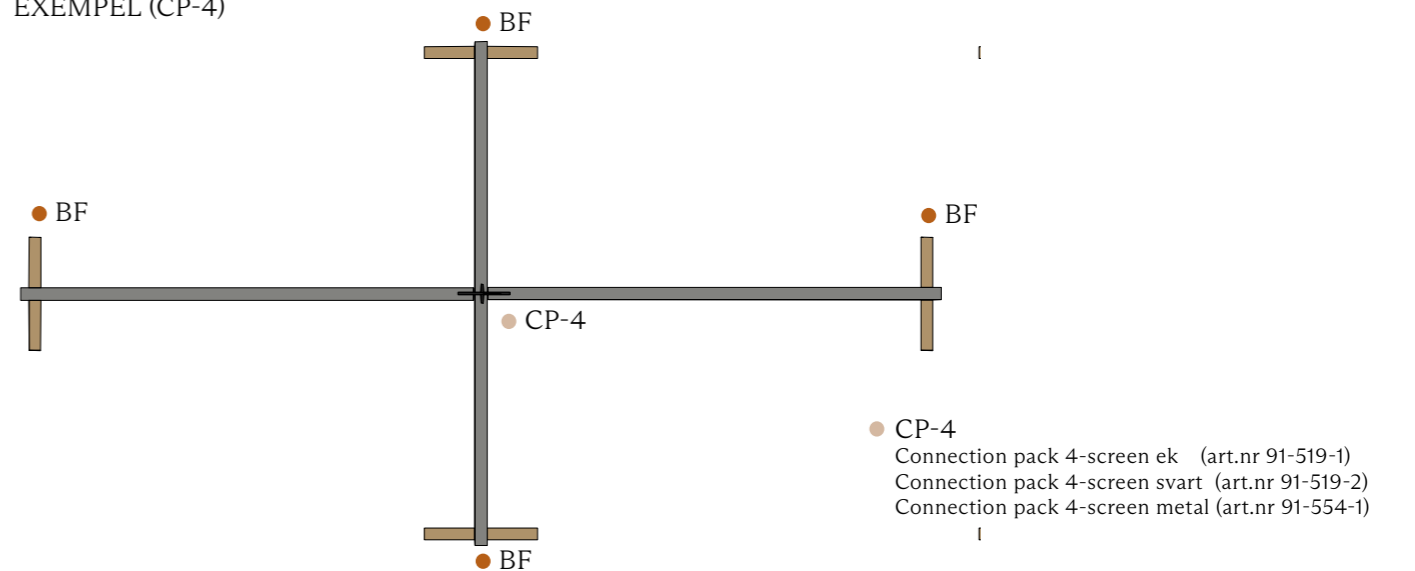

EXEMPEL (CP-4)

- BF
  Beam foot ek (art.nr 91-506-1)
  Beam foot svart (art.nr 91-506-2)
  Beam foot metal (art.nr 91-504-2)

- CF
  Cube foot ek (art.nr 91-505-1)
  Cube foot svart (art.nr 91-505-2)
  Cube foot metal (art.nr 91-540-1)

- CPB-2
  Connection pack Beam 2-screen ek (art.nr 91-521-1)
  Connection pack Beam 2-screen svart (art.nr 91-521-2)
  Connection pack Beam 2-screen metal (art.nr 91-556-1)

- CP-2
  Connection pack 2-screen ek (art.nr 91-517-1)
  Connection pack 2-screen svart (art.nr 91-517-2)
  Connection pack 2-screen svart (art.nr 91-517-2)
  Connection pack 2-screen metal (art.nr 91-552-1)

- CP-3
  Connection pack 3-screen ek (art.nr 91-518-1)
  Connection pack 3-screen svart (art.nr 91-518-2)
  Connection pack 3-screen metal (art.nr 91-553-1)

- CP-T
  Connection pack T-screen ek (art.nr 91-520-1)
  Connection pack T-screen svart (art.nr 91-520-2)
  Connection pack T-screen metal (art.nr 91-555-1)

- CP-4
  Connection pack 4-screen ek (art.nr 91-519-1)
  Connection pack 4-screen svart (art.nr 91-519-2)
  Connection pack 4-screen metal (art.nr 91-554-1)