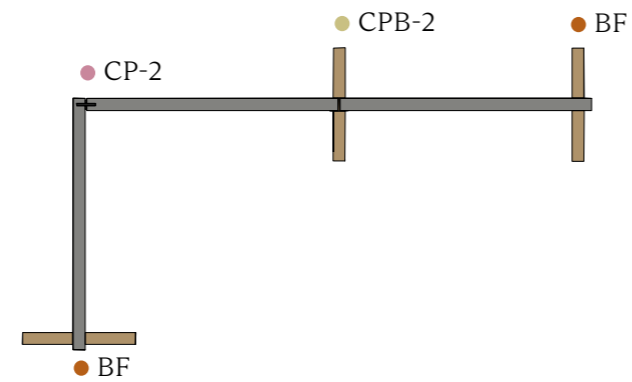

EXEMPEL (L-BÅS)