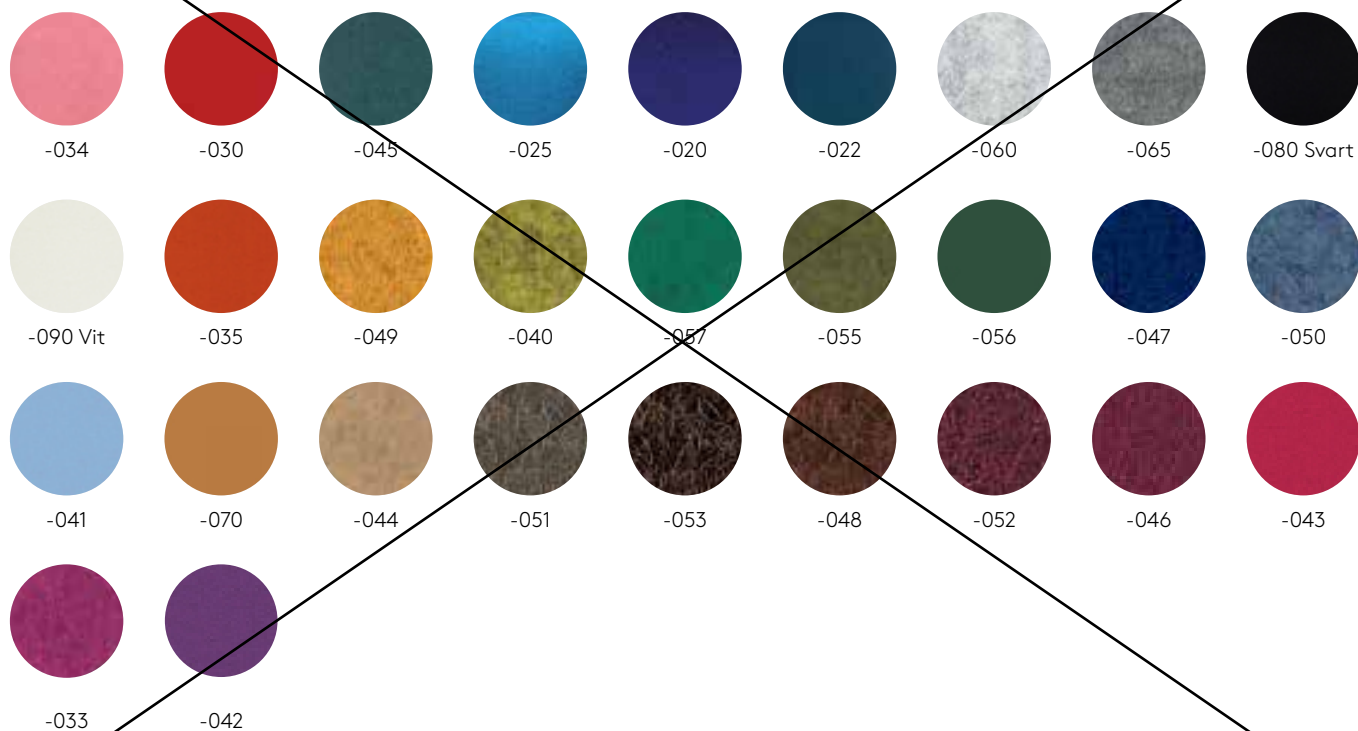

Textil

Air Felt