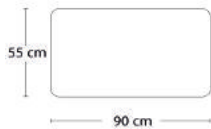

- Model 3-6501: 3,5 m
- Model 3-6502: 2,6 m
- Model 3-6505: 5,5 m
- Model 3-6506: 6,5 m

Model 3-6501

Model 3-6502

Model 3-6505

Model 3-6506

Model 3-6509

A3 - MODULSOFA

Design: Charlotte Hønlcke