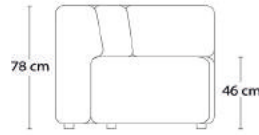

- Model 3-6501: 3,5 m
- Model 3-6502: 2,6 m
- Model 3-6505: 5,5 m
- Model 3-6506: 6,5 m

Model 3-6501

Model 3-6502

Model 3-6505

Model 3-6506

Model 3-6509

A3 - MODULSOFA

Design: Charlotte Hønlcke