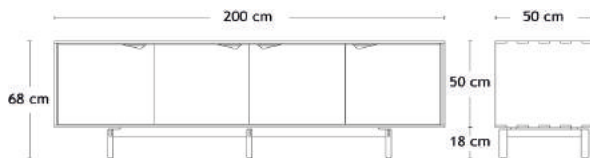

S1 - SIDEBOARD

Design: byKATO

Korpus	Eg Sæbe	Eg Olie*	Sort Lakeret	Valnød Naturolie
5-110A L200xD50xH68 cm (inkl. sokkel) Inkl. 4 hylder og 4 låger **	36.767	38.059	33.535	50.335
* Vælg mellem: Hvidolie / Naturolie				
** Lågerne er vendbare og med sort laminat på den ene side. Vælg mellem forskellige laminatfarver til lågens anden side				
Bakke	Eg Sæbe	Eg Olie*	Valnød Naturolie	
Bakke i massivt træ med tappede hjørner 5-135T B47xD41,5xH7 cm	1.935	1.935	2.319	
Ekstra hylde				Sort
Hylde 5-140				775
Ekstra låge				Laminat
Låge 5-150A				2.191
Udfræsning i bagbeklædning				Tillæg
Kabelhul Ø60 mm - inkl. låg til kabelgennemføring Ø60 mm Vælg mellem standardplaceringer - angiv venligst bogstav og tal				447

PRODUKT HIGHLIGHTS

- Model 5-110A: W 80 kg / CBM 0,6

Kabelhul - Angiv venligst bogstav og tal for placering