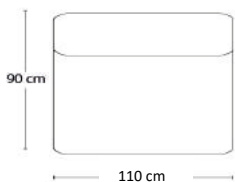

- Model 3-6501: 3,5 m
- Model 3-6502: 2,6 m
- Model 3-6505: 5,5 m
- Model 3-6506: 6,5 m

Model 3-6501

Model 3-6502

Model 3-6505

Model 3-6506

Model 3-6509

A3 - MODULSOFA

Design: Charlotte Hønlcke