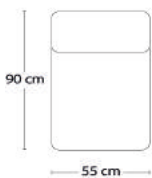

- Model 3-6501: 3,5 m
- Model 3-6502: 2,6 m
- Model 3-6505: 5,5 m
- Model 3-6506: 6,5 m

Model 3-6501

Model 3-6502

Model 3-6505

Model 3-6506

Model 3-6509

A3 - MODULSOFA

Design: Charlotte Hønlcke