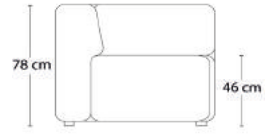

- Model 3-6501: 3,5 m
- Model 3-6502: 2,6 m
- Model 3-6505: 5,5 m
- Model 3-6506: 6,5 m

Model 3-6501

Model 3-6502

Model 3-6505

Model 3-6506

Model 3-6509

A3 - MODULSOFA

Design: Charlotte Hønlcke