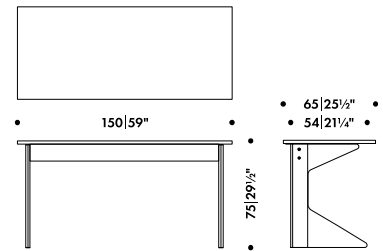

KAARI DESK

RONAN & ERWAN BOUROLLEC 2015

REB 005

Legs
Solid oak

Braces
Flat rolled steel

Top core
MDF

Top surface
High-pressure laminate
Linoleum

Top edge-band
ABS

Shipped unassembled in three boxes

Made in Italy and Poland

Configurable products - Always made to order. Existing standard components can be freely combined.

REB 005	283 055 02	without VAT in SEK *

Table top	
HPL, high-gloss black	12.980,00
Linoleum black	+ 1.660,00

Base	
Natural oak, protective varnish	+ 0,00
Oak, black lacquered	+ 0,00