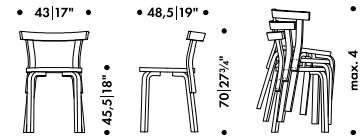

CHAIR 68

ALVAR AALTO 1935

Legs and seat edge-band

Solid birch

Seat core

Solid birch

Birch plywood

Seat surface

Birch veneer

High-pressure laminate

Linoleum

Fabric upholstery with PU foam padding

Leather upholstery with PU foam padding

Leather upholstery without PU foam padding

Backrest

Form-pressed birch plywood

Use of water based lacquers only

Shipped unassembled in a Carry Away package

Made in Finland

Configurable products - Always made to order. Existing standard components can be freely combined.

—

Seat lacquered

natural

black

white

Legs and backrest lacquered

natural

black

white

—

Fabric upholstery requirement

1 pc = 50 x 50 cm

Leather upholstery requirement

1 pc = 0,4 m²

Chair 68	281 029 02	without VAT in SEK*
Seat		
Seat birch veneer		4.760,00
Seat IKI white HPL, edge natural		+ 290,00
Seat linoleum black, edge natural		+ 290,00
Seat lacquered		+ 240,00
Legs and backrest		
Legs and backrest lacquered		+ 250,00
Upholstery**		
Fabric F40		+ 520,00
Fabric F60		+ 640,00
Fabric F80		+ 770,00
Fabric F100		+ 910,00
Fabric F140		+ 1.160,00
Fabric F200		+ 1.610,00
Leather without PU foam padding		+ 0,00
Leather L40		+ 1.140,00
Leather L60		+ 1.640,00
Glides		
Felt glides mounted		+ 180,00
Mode of shipment		
Assembled		+ 100,00

* Recommended retail price without VAT

** For COM and COL options, please check with your sales representative