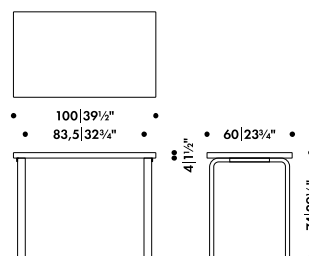

AALTO TABLE RECTANGULAR NEW

ALVAR AALTO 1933

Four legs and top edge-band

Solid birch

Top core

Solid birch, chipboard, plywood, honeycomb

Top surface

Birch veneer
High-pressure laminate
Linoleum

Shipped unassembled in two boxes

Table with birch veneer top: Made in Finland and Germany
Table with HPL top: Made in Finland
Table with linoleum top: Made in Finland

Use of water based lacquers only

80B