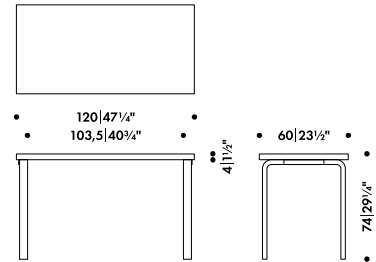

AALTO TABLE RECTANGULAR

ALVAR AALTO 1933

Four legs and top edge-band
Solid birch

Top core
Solid birch, chipboard, plywood, honeycomb

Top surface
Birch veneer
High-pressure laminate
Linoleum

Shipped unassembled in two boxes

Table with birch veneer top: Made in Finland and Germany
Table with HPL top: Made in Finland
Table with linoleum top: Made in Finland

Use of water based lacquers only

80A