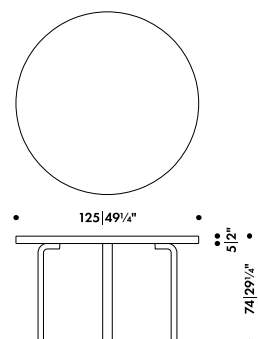

AALTO TABLE ROUND

ALVAR AALTO 1933

Legs and top edge-band

Solid birch

Top core

Solid birch, chipboard, plywood, honeycomb

Top surface

Birch veneer

High-pressure laminate

Linoleum

Use of water based lacquers only

Shipped unassembled in two boxes

Table with birch veneer top: Made in Finland and Germany

Table with HPL top: Made in Finland

Table with linoleum top: Made in Finland

91