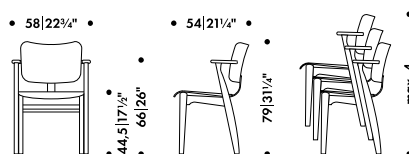

DOMUS CHAIR

ILMARI TAPIOVAARA 1946

Frame

Solid birch
Solid oak

Seat and back core

Form-pressed birch veneer

Seat and back surface

Birch veneer
Oak veneer
Fabric upholstery with PU foam padding
Leather upholstery with PU foam padding

Shipped assembled, felt glides mounted

Made in Finland

—

Configurable product - Always made to order.

—

Frame, seat and back lacquered

natural
white

Frame, seat and back stained

black
honey
walnut

—

Fabric upholstery requirements

seat 1 pc = 0,6 m
seat and back 1 pc = 0,7 m

Leather upholstery requirements

seat 1 pc = 0,6 m²
seat and back 1 pc = 1,1 m²

Some upholstery restrictions may occur with this product. Please consult suitability with your Artek representative.

Domus Chair seat upholstered	281 014 02	without VAT in SEK*

Frame, seat and back

Birch natural lacquered	+ 7.910,00
Birch, lacquered or stained	+ 290,00
Oak natural lacquered	+ 1.630,00

Upholstery**

Fabric F40	+ 620,00
Fabric F60	+ 770,00
Fabric F80	+ 940,00
Fabric F100	+ 1.080,00
Fabric F140	+ 1.390,00
Fabric F200	+ 1.940,00
Leather L40	+ 1.700,00
Leather L60	+ 2.490,00

Domus Chair seat and back upholstered	281 015 02	without VAT in SEK*

Frame, seat and back

Birch natural lacquered	+ 8.640,00
Birch, lacquered or stained	+ 300,00
Oak natural lacquered	+ 1.620,00

Upholstery**

Fabric F40	+ 720,00
Fabric F60	+ 910,00
Fabric F80	+ 1.080,00
Fabric F100	+ 1.260,00
Fabric F140	+ 1.620,00
Fabric F200	+ 2.260,00
Leather L40	+ 3.130,00
Leather L60	+ 4.560,00

* Recommended retail price without VAT

** For COM and COL options, please check with your sales representative