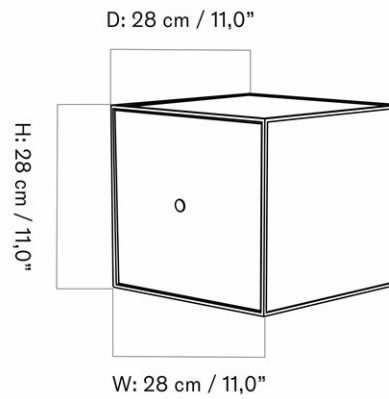

FRAME 35 W/DOOR
Designed by *Mogens Lassen*

MASTER SKU	BL39003PIM
PRODUCTION TIME	2 WEEKS
COLLI	1
DIMENSIONS	H: 35 cm W: 35 cm D: 35 cm

CARE INSTRUCTIONS

Discover our product care guide for comprehensive care instructions.

[Download](#)

DESCRIPTION

Find more information in the dedicated product fact sheet for this product.