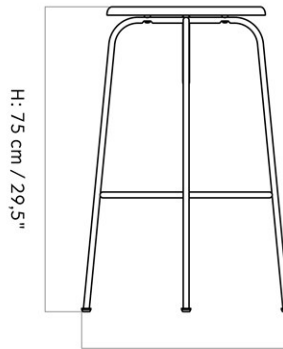

AFTERROOM BAR STOOL, BLACK STEEL BASE, OAK
Designed by *Afteroom*

W: 50 cm / 19,7"