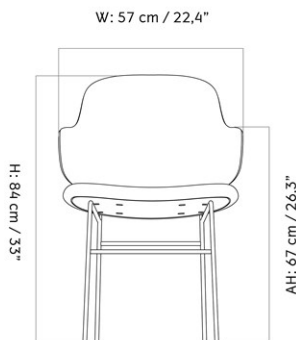

THE PENGUIN DINING CHAIR, UPHOLSTERED SEAT AND BACK
Designed by *Ib Kofod-Larsen Design*

MASTER SKU	1229000PIM
PRODUCTION TIME	6 WEEKS
COLLI	1
DIMENSIONS	H: 84 cm W: 57 cm
	D: 57 cm
	SH: 47 cm SD: 44.5 cm
	AH: 67 cm

CARE INSTRUCTIONS

Discover our product care guide for comprehensive care instructions.

[Download](#)

Find more information in the dedicated product fact sheet for this product.

DESCRIPTION

SPEC OPTIONS

MASTER SKU	VARIANT	PRODUCTION TIME	EXCL. VAT SEK
1229000PIM	Price Category - PC0T <i>Audo Bouclé, Audo</i>	6 WEEKS	8.956,00
1229000PIM	Price Category - PC1T <i>Barnum Bouclé, Audo / Champion, JAB / Illusion, Nevotex / Hot Madison, JAB / Remix, Kvadrat / Re-wool, Kvadrat</i>	6 WEEKS	9.436,00
1229000PIM	Price Category - PC2T <i>Canvas 2, Kvadrat / Clay, Sahco, Kvadrat / Fiord, Kvadrat / Hallingdal 65, Kvadrat / Moss, Sahco, Kvadrat / Reflect, Kvadrat / Savanna, Kvadrat / Steelcut Trio 3, Kvadrat</i>	6 WEEKS	9.756,00
1229000PIM	Price Category - PC3T <i>Arctic, Jab / Safire, Sahco, Kvadrat / Vidar 4, Kvadrat / Zero, Sahco, Kvadrat</i>	6 WEEKS	10.316,00
1229000PIM	Price Category - PC4T <i>Grand Mohair, Danish Art Weaving / Lupo, Dedar</i>	6 WEEKS	10.636,00
1229000PIM	Price Category - PC1L <i>Dakar, Nevotex / Envy, Sørensen / Ultra, Sørensen</i>	6 WEEKS	11.516,00
1229000PIM	Price Category - PC2L <i>Dunes, Sørensen / Nuance, Sørensen</i>	6 WEEKS	13.436,00
1229000PIM	Price Category - PC3L	6 WEEKS	15.436,00
1229000PIM	Price Category - PC4L	6 WEEKS	17.356,00