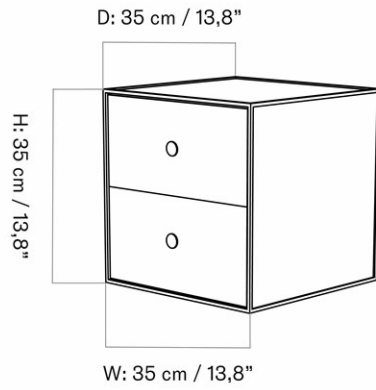

FRAME 35 W/TWO DRAWERS
Designed by *Mogens Lassen*

MASTER SKU	BL39005PIM
PRODUCTION TIME	2 WEEKS
COLLI	1
DIMENSIONS	H: 35 cm W: 35 cm D: 35 cm

CARE INSTRUCTIONS

Discover our product care guide for comprehensive care instructions.

[Download](#)

DESCRIPTION

Find more information in the dedicated product fact sheet for this product.