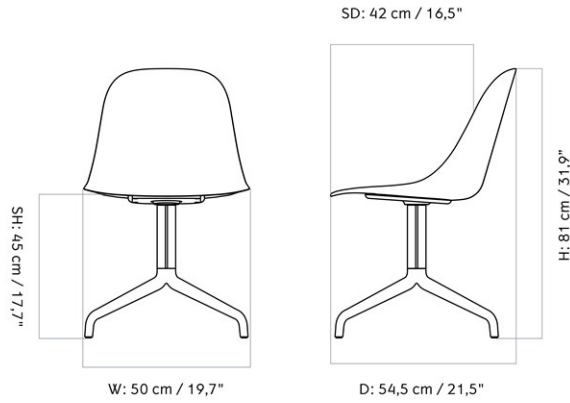

HABOUR SIDE DINING CHAIR, STAR BASE W/RETURN, PLASTIC SHELL

Designed by *Norm Architects*

MASTER SKU	9397939PIM	
PRODUCTION TIME	2-6 WEEKS	
COLLI	1	
DIMENSIONS	H: 81 cm	W: 50 cm
	D: 54.5 cm	
	SH: 45 cm	SD: 42 cm

CARE INSTRUCTIONS

Discover our product care guide for comprehensive care instructions.

[Download](#)

Find more information in the dedicated product fact sheet for this product.

DESCRIPTION

SPEC OPTIONS

MASTER SKU	VARIANT	PRODUCTION TIME	EXCL. VAT SEK
9397939PIM	Dependent On Selected Variant - Dependent On Selected Variant	2 WEEKS	6.476,00

QUICK SHIP

SKU	VARIANT	PRODUCTION TIME	EXCL. VAT SEK
9397939-0000ZZZZ	Black - Black, 9011	2 WEEKS	6.476,00
9397939-0001ZZZZ	Black - Burned red, 8015	6 WEEKS	6.476,00
9397939-0002ZZZZ	Black - Khaki, 1011	2 WEEKS	6.476,00
9397939-0003ZZZZ	Black - Light Grey, 9002	2 WEEKS	6.476,00
9397939-0004ZZZZ	Black - Olive, 7002	2 WEEKS	6.476,00
9397939-0005ZZZZ	Black - White, 9016	2 WEEKS	6.476,00
9397939-0200ZZZZ	Polished aluminium - Black, 9011	2 WEEKS	6.476,00
9397939-0201ZZZZ	Polished aluminium - Burned red, 8015	6 WEEKS	6.476,00
9397939-0202ZZZZ	Polished aluminium - Khaki, 1011	2 WEEKS	6.476,00
9397939-0203ZZZZ	Polished aluminium - Light Grey, 9002	2 WEEKS	6.476,00