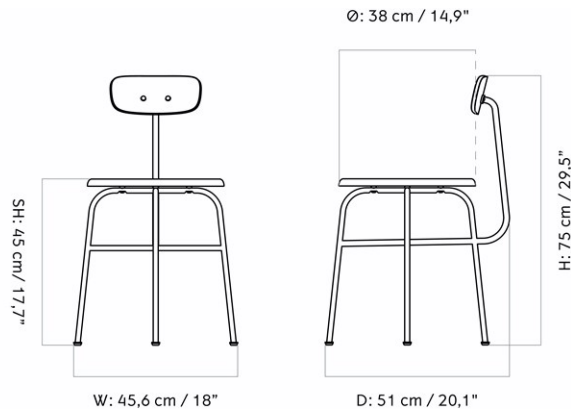

AFTERROOM DINING CHAIR, BLACK BASE, UPHOLSTERED SEAT, VENEER BACK

Designed by *Afterroom*

MASTER SKU	8481000PIM
PRODUCTION TIME	6 WEEKS
COLLI	1
DIMENSIONS	H: 75 cm W: 45 cm D: 50 cm SH: 46 cm SD: 34 cm

CARE INSTRUCTIONS

Discover our product care guide for comprehensive care instructions.

[Download](#)

Find more information in the dedicated product fact sheet for this product.

DESCRIPTION

SPEC OPTIONS

MASTER SKU	VARIANT	PRODUCTION TIME	EXCL. VAT SEK
8481000PIM	Price Category - PC0T - NEW <i>Audo Bouclé, Audo</i>	6 WEEKS	4.396,00
8481000PIM	Price Category - PC1T - NEW <i>Barnum Bouclé, Audo / Champion, JAB / Illusion, Nevotex / Hot Madison, JAB / Maple, Kvadrat / Remix, Kvadrat / Re-wool, Kvadrat</i>	6 WEEKS	4.796,00
8481000PIM	Price Category - PC0L - NEW <i>Sierra, Camo</i>	6 WEEKS	5.116,00
8481000PIM	Price Category - PC2T - NEW <i>Canvas 2, Kvadrat / Clay, Sahco, Kvadrat / Fiord, Kvadrat / Hallingdal 65, Kvadrat / Moss, Sahco, Kvadrat / Reflect, Kvadrat / Savanna, Kvadrat / Steelcut Trio 3, Kvadrat</i>	6 WEEKS	5.116,00
8481000PIM	Price Category - PC1L - NEW <i>Dakar, Nevotex / Envy, Sørensen / Ultra, Sørensen</i>	6 WEEKS	5.516,00
8481000PIM	Price Category - PC3T - NEW <i>Arctic, Jab / Safire, Sahco, Kvadrat / Vidar 4, Kvadrat / Zero, Sahco, Kvadrat</i>	6 WEEKS	5.516,00
8481000PIM	Price Category - PC4T - NEW <i>Cabanon Soft, Designers Guild / Grand Mohair, Danish Art Weaving / Lupo, Dedar</i>	6 WEEKS	5.756,00
8481000PIM	Price Category - PC2L - NEW <i>Dunes, Sørensen / Nuance, Sørensen</i>	6 WEEKS	5.836,00