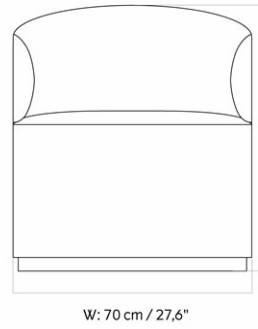

TEAROOM CLUB CHAIR

Designed by *Nick Ross Studio*

| | |
|-----------------|--|
| MASTER SKU | 9600000PIM |
| PRODUCTION TIME | 6 WEEKS |
| COLLI | 1 |
| DIMENSIONS | H: 78 cm W: 70 cm D: 58 cm SH: 47 cm SD: 49 cm |