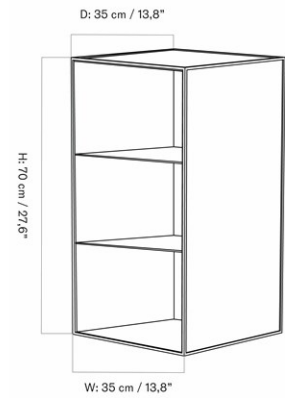

CARE INSTRUCTIONS

Discover our product care guide for comprehensive care instructions.

[Download](#)

DESCRIPTION

Find more information in the dedicated product fact sheet for this product.

FRAME 28

Designed by *Mogens Lassen*