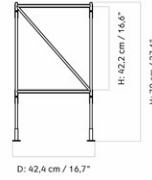

ZET STORAGE SYSTEM, H70 / 27"
Designed by *Kaschkasch*

MASTER SKU 7300000PIM
COLLI 1
DIMENSIONS H: 70 cm D: 40 cm

CARE INSTRUCTIONS

Discover our product care guide for comprehensive care instructions.

[Download](#)

Find more information in the dedicated product fact sheet for this product.

DESCRIPTION

STOCK OPTION

SKU	VARIANT	EXCL. VAT SEK
7355539	Black Steel Base - Black Oak Shelf - H70 cm	8.388,00
7355849	Black Steel Base - Dark Stained Oak Shelf - H70 cm	8.388,00
7355039	Black Steel Base - Natural Oak Shelf - H70 cm	8.388,00