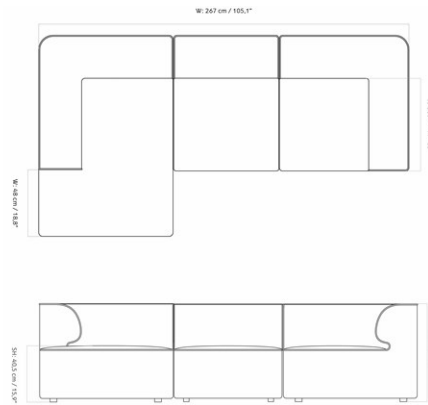

EAVE MODULAR SOFA 96, 3 SEATER, CONFIGURATION 12

Designed by *Norm Architects*

| | |
|-----------------|---|
| MASTER SKU | 9988120PIM |
| PRODUCTION TIME | 7 WEEKS |
| COLLI | 1 |
| DIMENSIONS | H: 71 cm W: 267 cm D: 144 cm SH: 40.5 cm SD: 66 cm AH: 70 cm |