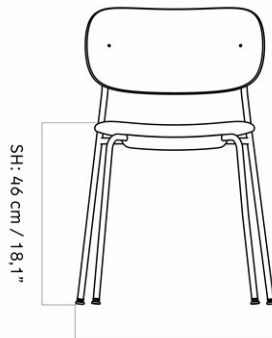

CO DINING CHAIR, OAK SEAT AND BACK
Designed by *Norm Architects*

W: 52 cm / 20,5"