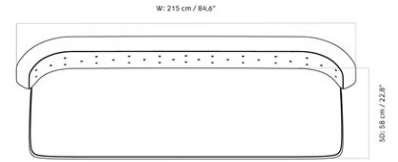

RADIOHUS SOFA, 2 SEATER, WALNUT BASE

Designed by *Vilhelm Lauritzen*

MASTER SKU	1219000PIM	CARE INSTRUCTIONS	Discover our product care guide for comprehensive care instructions.
PRODUCTION TIME	5 WEEKS		Download
COLLI	1		Find more information in the dedicated product fact sheet for this product.
DIMENSIONS	H: 86 cm W: 215 cm D: 77 cm SH: 45 cm SD: 58 cm	DESCRIPTION	

SPEC OPTIONS

MASTER SKU	VARIANT	PRODUCTION TIME	EXCL. VAT SEK
1219000PIM	Price Category - PC0T <i>Audo Bouclé, Audo</i>	5 WEEKS	57.916,00
1219000PIM	Price Category - PC1T <i>Barnum Bouclé, Audo / Champion, JAB / Illusion, Nevotex / Hot Madison, JAB / Remix, Kvadrat / Re-wool, Kvadrat</i>	5 WEEKS	60.796,00
1219000PIM	Price Category - PC2T <i>Canvas 2, Kvadrat / Clay, Sahco, Kvadrat / Fiord, Kvadrat / Hallingdal 65, Kvadrat / Moss, Sahco, Kvadrat / Reflect, Kvadrat / Savanna, Kvadrat / Steelcut Trio 3, Kvadrat</i>	5 WEEKS	63.436,00
1219000PIM	Price Category - PC3T <i>Arctic, Jab / Safire, Sahco, Kvadrat / Vidar 4, Kvadrat / Zero, Sahco, Kvadrat</i>	5 WEEKS	66.156,00
1219000PIM	Price Category - PC4T <i>Grand Mohair, Danish Art Weaving / Lupo, Dedar</i>	5 WEEKS	68.876,00