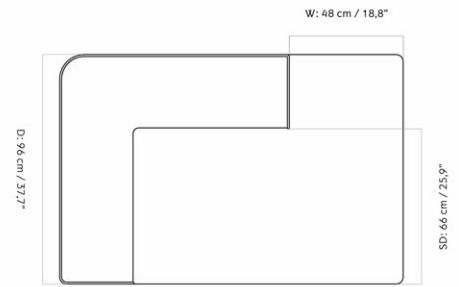

EAVE MODULAR SOFA 96, CHAISE LONGUE

Designed by *Norm Architects*

| | | | |
|-----------------|--|-------------------|---|
| MASTER SKU | 9969300PIM | CARE INSTRUCTIONS | Discover our product care guide for comprehensive care instructions. |
| PRODUCTION TIME | 7 WEEKS | | Download |
| COLLI | 1 | DESCRIPTION | Find more information in the dedicated product fact sheet for this product. |
| DIMENSIONS | H: 71 cm W: 144 cm D: 96 cm SH: 40.5 cm SD: 66 cm AH: 70 cm | | |