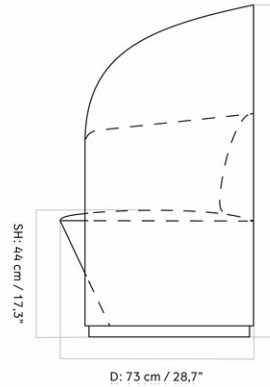

TEAROOM LOUNGE CHAIR, HIGH BACK

Designed by *Nick Ross*

MASTER SKU	9606000PIM
PRODUCTION TIME	6 WEEKS
COLLI	1
DIMENSIONS	H: 120 cm
	W: 89 cm
	D: 73 cm
	SH: 43 cm
	SD: 56 cm
	AH: 78 cm

CARE INSTRUCTIONS

Discover our product care guide for comprehensive care instructions.

[Download](#)

Find more information in the dedicated product fact sheet for this product.

DESCRIPTION

SPEC OPTIONS

MASTER SKU	VARIANT	PRODUCTION TIME	EXCL. VAT SEK
9606000PIM	Price Category - PC0T <i>Audo Bouclé, Audø</i>	6 WEEKS	25.196,00
9606000PIM	Price Category - PC1T <i>Barnum Bouclé, Audø / Champion, JAB / Illusion, Nevotex / Hot Madison, JAB / Maple, Kvadrat / Remix, Kvadrat / Re-wool, Kvadrat</i>	6 WEEKS	28.556,00
9606000PIM	Price Category - PC2T <i>Canvas 2, Kvadrat / Clay, Sahco, Kvadrat / Fiord, Kvadrat / Hallingdal 65, Kvadrat / Moss, Sahco, Kvadrat / Reflect, Kvadrat / Savanna, Kvadrat / Steelcut Trio 3, Kvadrat</i>	6 WEEKS	31.996,00
9606000PIM	Price Category - PC3T <i>Arctic, Jab / Safire, Sahco, Kvadrat / Vidar 4, Kvadrat / Zero, Sahco, Kvadrat</i>	6 WEEKS	35.196,00
9606000PIM	Price Category - PC4T <i>Cabanon Soft, Designers Guild / Grand Mohair, Danish Art Weaving / Lupo, Dedar</i>	6 WEEKS	37.276,00