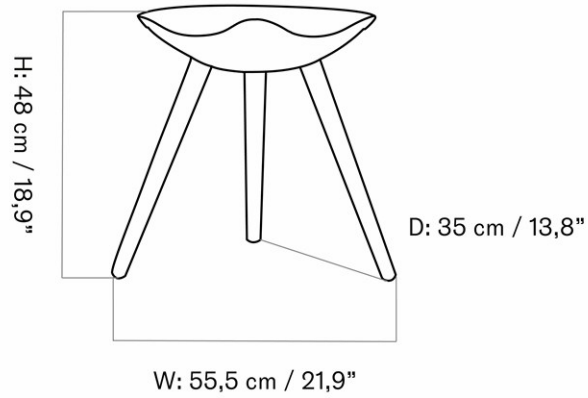

ML 42 STOOL

Designed by *Mogens Lassen*

| | | |
|------------|------------|-----------|
| MASTER SKU | BL41402PIM | |
| COLLI | 1 | |
| DIMENSIONS | H: 52 cm | W: 56 cm |
| | D: 35 cm | |
| | SH: 48 cm | SD: 36 cm |