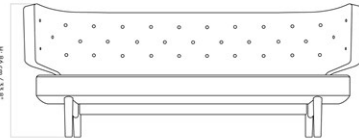

RADIOHUS SOFA, 2 SEATER, WALNUT BASE, W/DAKAR 0250 BUTTONS

Designed by *Vilhelm Lauritzen*

MASTER SKU	1222200PIM	CARE INSTRUCTIONS	Discover our product care guide for comprehensive care instructions.
PRODUCTION TIME	5 WEEKS		Download
COLLI	1		Find more information in the dedicated product fact sheet for this product.
DIMENSIONS	H: 86 cm D: 77 cm SH: 45 cm	W: 215 cm SD: 58 cm	

SPEC OPTIONS

MASTER SKU	VARIANT	PRODUCTION TIME	EXCL. VAT SEK
1222200PIM	Price Category - PC0T <i>Audo Bouclé, Audø</i>	5 WEEKS	59.436,00
1222200PIM	Price Category - PC1T <i>Barnum Bouclé, Audø / Champion, JAB / Illusion, Nevotex / Hot Madison, JAB / Remix, Kvadrat / Re-wool, Kvadrat</i>	5 WEEKS	62.076,00
1222200PIM	Price Category - PC2T <i>Canvas 2, Kvadrat / Clay, Sahco, Kvadrat / Fiord, Kvadrat / Hallingdal 65, Kvadrat / Moss, Sahco, Kvadrat / Reflect, Kvadrat / Savanna, Kvadrat / Steelcut Trio 3, Kvadrat</i>	5 WEEKS	64.796,00
1222200PIM	Price Category - PC3T <i>Arctic, Jab / Safire, Sahco, Kvadrat / Vidar 4, Kvadrat / Zero, Sahco, Kvadrat</i>	5 WEEKS	67.516,00
1222200PIM	Price Category - PC4T <i>Grand Mohair, Danish Art Weaving / Lupo, Dedar</i>	5 WEEKS	70.236,00