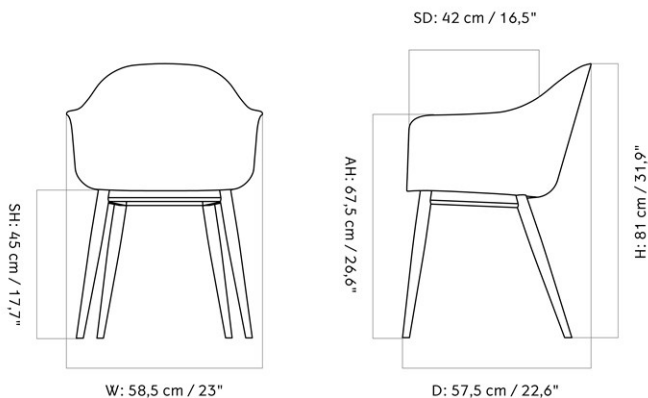

HARBOUR DINING CHAIR, OAK BASE, PLASTIC SHELL

Designed by *Norm Architects*

| | |
|-----------------|--------------------------|
| MASTER SKU | 9350639PIM |
| PRODUCTION TIME | 2-17 WEEKS |
| COLLI | 1 |
| DIMENSIONS | H: 81 cm W: 58.5 cm |
| | D: 57.5 cm |
| | SH: 45 cm SD: 42 cm |
| | AH: 67.5 cm |