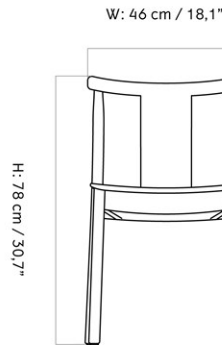

MERKUR DINING CHAIR, BLACK OAK BASE AND BACK, UPHOLSTERED SEAT

Designed by *Skogstad & Wærnes*

MASTER SKU	1302000PIM
PRODUCTION TIME	7 WEEKS
COLLI	1
DIMENSIONS	H: 78 cm W: 46 cm
	D: 52 cm
	SH: 46 cm SD: 42 cm

CARE INSTRUCTIONS

Discover our product care guide for comprehensive care instructions.

[Download](#)

DESCRIPTION

Find more information in the dedicated product fact sheet for this product.

SPEC OPTIONS

MASTER SKU	VARIANT	PRODUCTION TIME	EXCL. VAT SEK
1302000PIM	Price Category - PC0T <i>Audo Bouclé, Audø</i>	7 WEEKS	6.716,00
1302000PIM	Price Category - PC1T <i>Barnum Bouclé, Audø / Champion, JAB / Illusion, Nevotex / Hot Madison, JAB / Maple, Kvadrat / Remix, Kvadrat / Re-wool, Kvadrat</i>	7 WEEKS	7.356,00
1302000PIM	Price Category - PC2T <i>Canvas 2, Kvadrat / Clay, Sahco, Kvadrat / Fiord, Kvadrat / Hallingdal 65, Kvadrat / Moss, Sahco, Kvadrat / Reflect, Kvadrat / Savanna, Kvadrat / Steelcut Trio 3, Kvadrat</i>	7 WEEKS	7.916,00
1302000PIM	Price Category - PCCOM	7 WEEKS	7.916,00
1302000PIM	Price Category - PC0L - NEW <i>Sierra, Camo</i>	7 WEEKS	8.076,00
1302000PIM	Price Category - PC1L <i>Dakar, Nevotex / Envy, Sørensen / Ultra, Sørensen</i>	7 WEEKS	8.556,00
1302000PIM	Price Category - PC3T <i>Arctic, Jab / Safire, Sahco, Kvadrat / Vidar 4, Kvadrat / Zero, Sahco, Kvadrat</i>	7 WEEKS	8.556,00
1302000PIM	Price Category - PC2L <i>Dunes, Sørensen / Nuance, Sørensen</i>	7 WEEKS	8.796,00