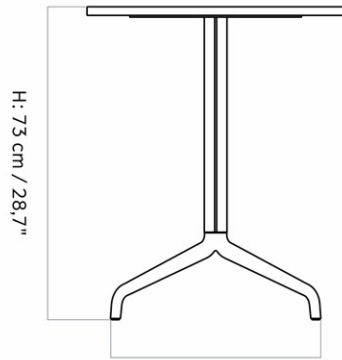

HARBOUR COLUMN DINING TABLE, STAR BASE, 60X70 CM

Designed by *Norm Architects*

H: 73 cm / 28,7"

D/W: 49 cm / 19,3"

W: 70 cm / 27,6"

D: 60 cm / 23,6"

MASTER SKU
COLLI
DIMENSIONS

9320007PIM
1
H: 73 cm W: 60 cm
D: 70 cm