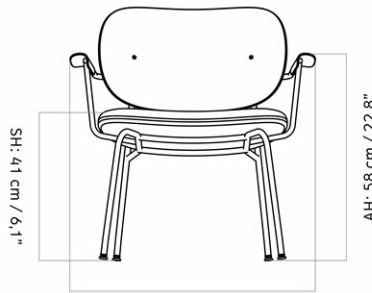

CO LOUNGE CHAIR W/ARMREST, UPHOLSTERED SEAT, OAK BACK

Designed by *Norm Architects*

W: 70 cm / 27,5"