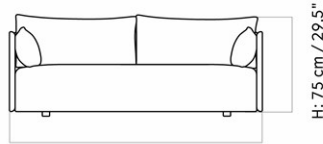

Designed by *Norm Architects*

W: 178 cm / 70.1"

H: 75 cm / 29.5"

SH: 38 cm / 14.9"

D: 90 cm / 35.4"

SD: 62 cm / 24.4"

| | | | |
|-----------------|--------------------------|-------------------|---|
| MASTER SKU | 9850000PIM | CARE INSTRUCTIONS | Discover our product care guide for comprehensive care instructions. |
| PRODUCTION TIME | 5 WEEKS | | |
| COLLI | 1 | | Download |
| DIMENSIONS | H: 75 cm W: 178 cm | DESCRIPTION | Find more information in the dedicated product fact sheet for this product. |
| | D: 90 cm | | |
| | SH: 38 cm SD: 62 cm | | |
| | AH: 65 cm | | |