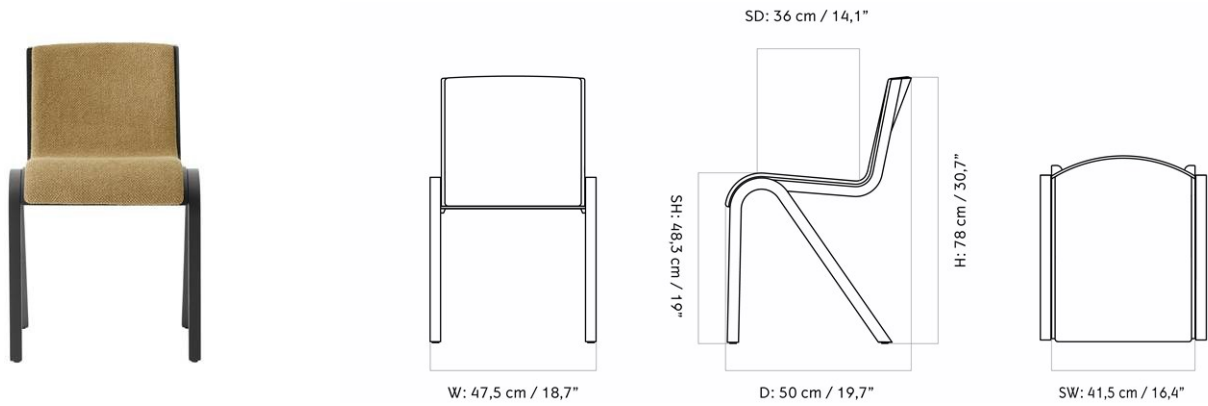

READY DINING CHAIR, OAK BASE, UPHOLSTERED FRONT

Designed by *Matias Møllenbach & Nick Rasmussen*

MASTER SKU	8201000PIM	CARE INSTRUCTIONS	Discover our product care guide for comprehensive care instructions.
PRODUCTION TIME	15 WEEKS		
COLLI	1		
DIMENSIONS	H: 78 cm W: 47.5 cm	DESCRIPTION	Download
	D: 50 cm		Find more information in the dedicated product fact sheet for this product.
	SH: 47.3 cm SD: 36 cm		

SPEC OPTIONS

MASTER SKU	VARIANT	PRODUCTION TIME	EXCL. VAT SEK
8201000PIM	Price Category - PC0T <i>Audo Bouclé, Audø</i>	15 WEEKS	4.156,00
8201000PIM	Price Category - PC1T <i>Barnum Bouclé, Audø / Champion, JAB / Illusion, Nevotex / Hot Madison, JAB / Maple, Kvadrat / Remix, Kvadrat / Re-wool, Kvadrat</i>	15 WEEKS	4.796,00
8201000PIM	Price Category - PC2T <i>Canvas 2, Kvadrat / Clay, Sahco, Kvadrat / Fiord, Kvadrat / Hallingdal 65, Kvadrat / Moss, Sahco, Kvadrat / Reflect, Kvadrat / Savanna, Kvadrat / Steelcut Trio 3, Kvadrat</i>	15 WEEKS	5.356,00
8201000PIM	Price Category - PC1L <i>Dakar, Nevotex / Envy, Sørensen / Ultra, Sørensen</i>	15 WEEKS	5.756,00
8201000PIM	Price Category - PC3T <i>Arctic, Jab / Safire, Sahco, Kvadrat / Vidar 4, Kvadrat / Zero, Sahco, Kvadrat</i>	15 WEEKS	5.836,00
8201000PIM	Price Category - PC2L <i>Dunes, Sørensen / Nuance, Sørensen</i>	15 WEEKS	6.476,00
8201000PIM	Price Category - PC4T <i>Grand Mohair, Danish Art Weaving / Lupo, Dedar</i>	15 WEEKS	6.716,00
8201000PIM	Price Category - PC0L - NEW	15 WEEKS	6.956,00
8201000PIM	Price Category - PC3L	15 WEEKS	7.356,00