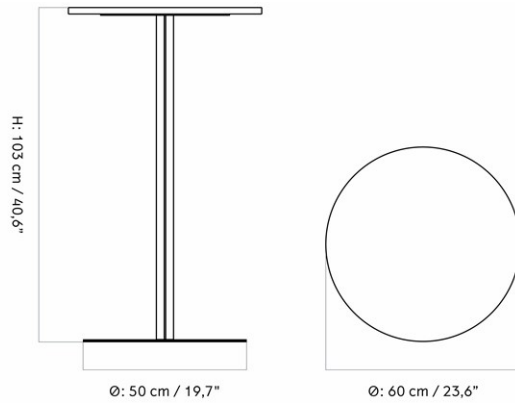

CARE INSTRUCTIONS

Discover our product care guide for comprehensive care instructions.

[Download](#)

DESCRIPTION

Find more information in the dedicated product fact sheet for this product.

HARBOUR COLUMN BAR TABLE, ROUND BASE, Ø80 CM / 31.4"
Designed by *Norm Architects*

| | |
|-----------------|--|
| MASTER SKU | 9300005PIM |
| PRODUCTION TIME | 2 WEEKS |
| COLLI | 1 |
| DIMENSIONS | H: 103 cm W: 80 cm D: 80 cm Ø: 80, cm |

CARE INSTRUCTIONS

Discover our product care guide for comprehensive care instructions.

[Download](#)

DESCRIPTION

Find more information in the dedicated product fact sheet for this product.

HARBOUR COLUMN BAR TABLE, ROUND, Ø60 CM / 23.6"

Designed by *Norm Architects*

MASTER SKU
COLLI
DIMENSIONS

9307000PIM
1
H: 103 cm W: 60 cm
D: 60 cm
Ø: 60, cm

CARE INSTRUCTIONS

Discover our product care guide for comprehensive care instructions.

DESCRIPTION

[Download](#)

Find more information in the dedicated product fact sheet for this product.