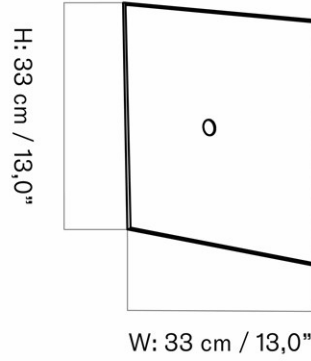

DOOR FOR FRAME 35
Designed by *Mogens Lassen*

MASTER SKU	BL39023PIM
PRODUCTION TIME	2-7 WEEKS
COLLI	1
DIMENSIONS	H: 33 cm W: 33 cm D: 1 cm

CARE INSTRUCTIONS	Discover our product care guide for comprehensive care instructions. Download
DESCRIPTION	Find more information in the dedicated product fact sheet for this product.