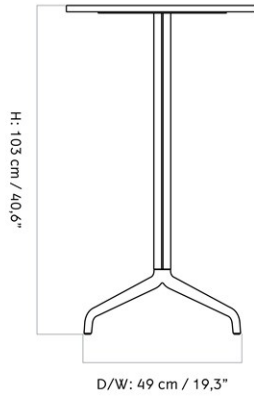

[Download](#)

DESCRIPTION

Find more information in the dedicated product fact sheet for this product.

HARBOUR COLUMN BAR TABLE, ROUND, Ø60 CM / 23.6"

Designed by *Norm Architects*

MASTER SKU
COLLI
DIMENSIONS

9307000PIM
1
H: 103 cm W: 60 cm
D: 60 cm
Ø: 60, cm

CARE INSTRUCTIONS

Discover our product care guide for comprehensive care instructions.

DESCRIPTION

[Download](#)

Find more information in the dedicated product fact sheet for this product.

HARBOUR COLUMN BAR TABLE, STAR BASE, 70X60 CM / 28X24"
Designed by *Norm Architects*

MASTER SKU 9300008PIM
COLLI 1
DIMENSIONS H: 103 cm W: 70 cm
D: 60 cm

CARE INSTRUCTIONS

Discover our product care guide for comprehensive care instructions.

DESCRIPTION

[Download](#)
Find more information in the dedicated product fact sheet for this product.

HARBOUR COLUMN BAR TABLE, STAR BASE, Ø60 CM / 23.6"

Designed by *Norm Architects*

H: 103 cm / 40,8"

D/W: 49 cm / 19,3"