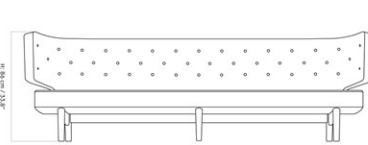

RADIOHUS SOFA, 3 SEATER, WALNUT BASE

Designed by *Vilhelm Lauritzen*

MASTER SKU	1222000PIM	CARE INSTRUCTIONS	Discover our product care guide for comprehensive care instructions.
PRODUCTION TIME	5 WEEKS		Download
COLLI	1		Find more information in the dedicated product fact sheet for this product.
DIMENSIONS	H: 86 cm W: 258 cm D: 77 cm SH: 45 cm SD: 58 cm	DESCRIPTION	

SPEC OPTIONS

MASTER SKU	VARIANT	PRODUCTION TIME	EXCL. VAT SEK
1222000PIM	Price Category - PC0T <i>Audo Bouclé, Audø</i>	5 WEEKS	64.796,00
1222000PIM	Price Category - PC1T <i>Barnum Bouclé, Audø / Champion, JAB / Illusion, Nevotex / Hot Madison, JAB / Remix, Kvadrat / Re-wool, Kvadrat</i>	5 WEEKS	67.516,00
1222000PIM	Price Category - PC2T <i>Canvas 2, Kvadrat / Clay, Sahco, Kvadrat / Fiord, Kvadrat / Hallingdal 65, Kvadrat / Moss, Sahco, Kvadrat / Reflect, Kvadrat / Savanna, Kvadrat / Steelcut Trio 3, Kvadrat</i>	5 WEEKS	70.236,00
1222000PIM	Price Category - PC3T <i>Arctic, Jab / Safire, Sahco, Kvadrat / Vidar 4, Kvadrat / Zero, Sahco, Kvadrat</i>	5 WEEKS	72.876,00
1222000PIM	Price Category - PC4T <i>Grand Mohair, Danish Art Weaving / Lupo, Dedar</i>	5 WEEKS	75.596,00