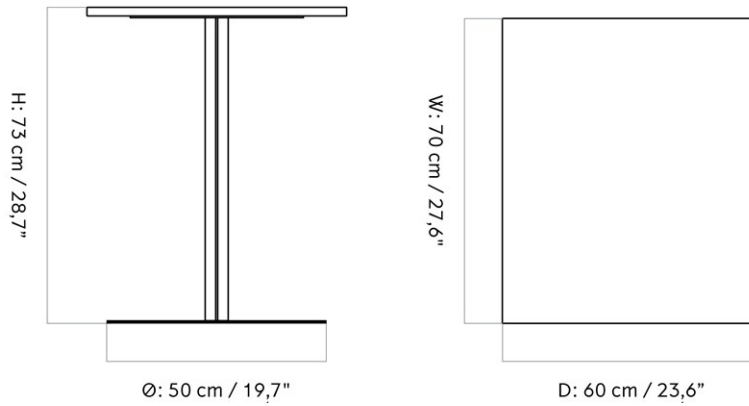

FURNITURE

Tables

DINING TABLES

HARBOUR COLUMN DINING TABLE, ROUND BASE, 60X70 CM

Designed by *Norm Architects*

| | | | |
|-----------------|----------------------|-------------------|---|
| MASTER SKU | 9320002PIM | CARE INSTRUCTIONS | Discover our product care guide for comprehensive care instructions. |
| PRODUCTION TIME | 2 WEEKS | | Download |
| COLLI | 1 | DESCRIPTION | Find more information in the dedicated product fact sheet for this product. |
| DIMENSIONS | H: 73 cm D: 70 cm | W: 60 cm | |