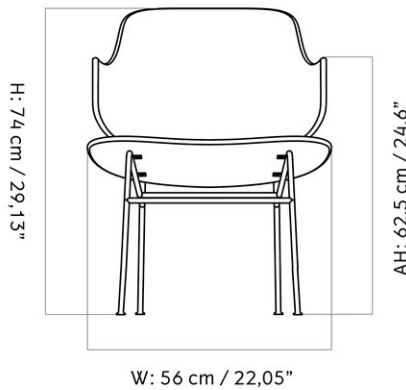

1203025

7.676,00

THE PENGUIN, LOUNGE CHAIR, BLACK BASE, WALNUT
 Designed by *Ib Kofod-Larsen Design*

| | | | |
|-----------------|-----------|-------------|--|
| PRODUCTION TIME | 8 WEEKS | | |
| COLLI | 1 | | |
| DIMENSIONS | H: 74 cm | W: 56 cm | |
| | D: 64 cm | | |
| | SH: 42 cm | AH: 59.3 cm | |