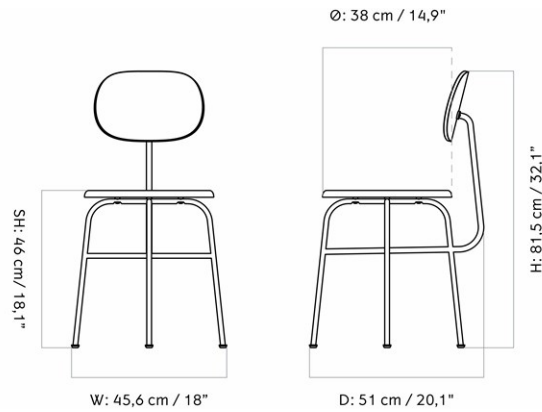

AFTERROOM DINING CHAIR PLUS, BLACK BASE, UPHOLSTERED SEAT AND BACK

Designed by *Afteroom*

| | |
|-----------------|--------------------------|
| MASTER SKU | 8450000PIM |
| PRODUCTION TIME | 5 WEEKS |
| COLLI | 1 |
| DIMENSIONS | H: 81.5 cm W: 45.6 cm |
| | D: 51 cm |
| | SH: 46 cm SD: 38 cm |