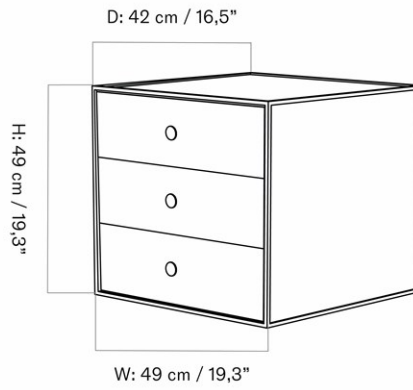

CARE INSTRUCTIONS

Discover our product care guide for comprehensive care instructions.

[Download](#)

DESCRIPTION

Find more information in the dedicated product fact sheet for this product.

FRAME 49 W/THREE DRAWERS
Designed by *Mogens Lassen*