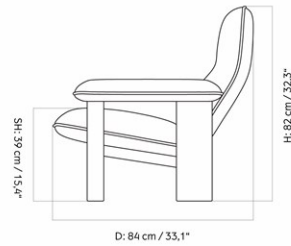

BRASILIA LOUNGE CHAIR, WALNUT BASE

Designed by *Anderssen & Voll*

MASTER SKU	8052000PIM	CARE INSTRUCTIONS	Discover our product care guide for comprehensive care instructions.
PRODUCTION TIME	5 WEEKS		Download
COLLI	1		Find more information in the dedicated product fact sheet for this product.
DIMENSIONS	H: 82 cm W: 96 cm D: 84 cm SH: 39 cm SD: 52 cm AH: 51 cm	DESCRIPTION	

SPEC OPTIONS

MASTER SKU	VARIANT	PRODUCTION TIME	EXCL. VAT SEK
8052000PIM	Price Category - PC0T <i>Audo Bouclé, Audø</i>	5 WEEKS	22.156,00
8052000PIM	Price Category - PC1T <i>Barnum Bouclé, Audø / Champion, JAB / Illusion, Nevotex / Hot Madison, JAB / Maple, Kvadrat / Remix, Kvadrat / Re-wool, Kvadrat</i>	5 WEEKS	23.676,00
8052000PIM	Price Category - PC2T <i>Canvas 2, Kvadrat / Clay, Sahco, Kvadrat / Fiord, Kvadrat / Hallingdal 65, Kvadrat / Moss, Sahco, Kvadrat / Reflect, Kvadrat / Savanna, Kvadrat / Steelcut Trio 3, Kvadrat</i>	5 WEEKS	26.316,00
8052000PIM	Price Category - PC3T <i>Arctic, Jab / Safire, Sahco, Kvadrat / Vidar 4, Kvadrat / Zero, Sahco, Kvadrat</i>	5 WEEKS	27.836,00
8052000PIM	Price Category - PC4T <i>Cabanon Soft, Designers Guild / Grand Mohair, Danish Art Weaving / Lupo, Dedar</i>	5 WEEKS	29.756,00
8052000PIM	Price Category - PC1L <i>Dakar, Nevotex / Envy, Sørensen / Ultra, Sørensen</i>	5 WEEKS	37.516,00
8052000PIM	Price Category - PC2L <i>Dunes, Sørensen / Nuance, Sørensen</i>	5 WEEKS	40.316,00
8052000PIM	Price Category - PC3L <i>Sheepskin Curly, Nevotex</i>	5 WEEKS	41.676,00