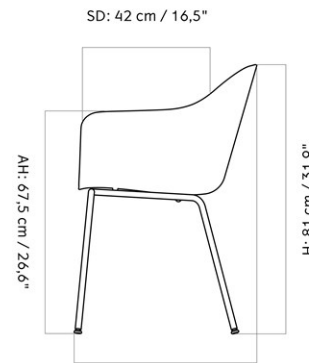

SD: 42 cm / 16,5"

AH: 67,5 cm / 26,6"

H: 81 cm / 31,9"

D: 55,5 cm / 21,9"

MASTER SKU	9341000PIM
PRODUCTION TIME	5 WEEKS
COLLI	1
DIMENSIONS	H: 81 cm W: 58.5 cm D: 55.5 cm SH: 48 cm SD: 42 cm AH: 67.5 cm

CARE INSTRUCTIONS

Discover our product care guide for comprehensive care instructions.

[Download](#)

Find more information in the dedicated product fact sheet for this product.

DESCRIPTION

SPEC OPTIONS

MASTER SKU	VARIANT	PRODUCTION TIME	EXCL. VAT SEK
9341000PIM	Black - Price Category - PC0T <i>Audo Bouclé, Audø</i>	5 WEEKS	5.596,00
9341000PIM	Black - Price Category - PC1T <i>Barnum Bouclé, Audø / Champion, JAB / Illusion, Nevotex / Hot Madison, JAB / Maple, Kvadrat / Remix, Kvadrat / Re-wool, Kvadrat</i>	5 WEEKS	6.476,00
9341000PIM	Black - Price Category - PC2T <i>Canvas 2, Kvadrat / Clay, Sahco, Kvadrat / Fiord, Kvadrat / Hallingdal 65, Kvadrat / Moss, Sahco, Kvadrat / Reflect, Kvadrat / Savanna, Kvadrat / Steelcut Trio 3, Kvadrat</i>	5 WEEKS	8.316,00
9341000PIM	Black - Price Category - PC0L - NEW <i>Sierra, Camo</i>	5 WEEKS	10.156,00
9341000PIM	Black - Price Category - PC1L <i>Dakar, Nevotex / Ultra, Sørensen</i>	5 WEEKS	10.556,00
9341000PIM	Black - Price Category - PC3T <i>Arctic, Jab / Safire, Sahco, Kvadrat / Vidar 4, Kvadrat / Zero, Sahco, Kvadrat</i>	5 WEEKS	10.556,00
9341000PIM	Black - Price Category - PC4T <i>Grand Mohair, Danish Art Weaving / Lupo, Dedar</i>	5 WEEKS	10.876,00
9341000PIM	Black - Price Category - PC2L <i>Dunes, Sørensen / Nuance, Sørensen</i>	5 WEEKS	11.516,00