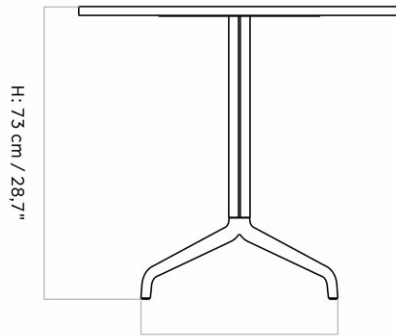

HARBOUR COLUMN DINING TABLE, STAR BASE, Ø60 CM

Designed by *Norm Architects*

MASTER SKU
COLLI
DIMENSIONS

9320005PIM
1
H: 73 cm W: 60 cm
D: 60 cm
Ø: 60, cm

CARE INSTRUCTIONS

Discover our product care guide for comprehensive care instructions.

HARBOUR COLUMN DINING TABLE, STAR, Ø80 CM

Designed by *Norm Architects*

MASTER SKU
COLLI
DIMENSIONS

9320000PIM
1
H: 73 cm W: 80 cm
D: 80 cm
Ø: 80, cm

CARE INSTRUCTIONS

Discover our product care guide for comprehensive care instructions.