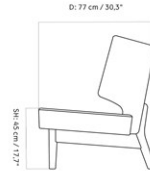

RADIOHUS SOFA, 2 SEATER, WALNUT BASE, W/DAKAR 0250 BUTTONS

Designed by *Vilhelm Lauritzen*

MASTER SKU	1222200PIM	CARE INSTRUCTIONS	Discover our product care guide for comprehensive care instructions.
PRODUCTION TIME	5 WEEKS		Download
COLLI	1		Find more information in the dedicated product fact sheet for this product.
DIMENSIONS	H: 86 cm D: 77 cm SH: 45 cm	W: 215 cm SD: 58 cm	

SPEC OPTIONS

MASTER SKU	VARIANT	PRODUCTION TIME	EXCL. VAT SEK
1222200PIM	Price Category - PC0T <i>Audo Bouclé, Audø</i>	5 WEEKS	59.436,00
1222200PIM	Price Category - PC1T <i>Barnum Bouclé, Audø / Champion, JAB / Illusion, Nevotex / Hot Madison, JAB / Remix, Kvadrat / Re-wool, Kvadrat</i>	5 WEEKS	62.076,00
1222200PIM	Price Category - PC2T <i>Canvas 2, Kvadrat / Clay, Sahco, Kvadrat / Fiord, Kvadrat / Hallingdal 65, Kvadrat / Moss, Sahco, Kvadrat / Reflect, Kvadrat / Savanna, Kvadrat / Steelcut Trio 3, Kvadrat</i>	5 WEEKS	64.796,00
1222200PIM	Price Category - PC3T <i>Arctic, Jab / Safire, Sahco, Kvadrat / Vidar 4, Kvadrat / Zero, Sahco, Kvadrat</i>	5 WEEKS	67.516,00
1222200PIM	Price Category - PC4T <i>Grand Mohair, Danish Art Weaving / Lupo, Dedar</i>	5 WEEKS	70.236,00