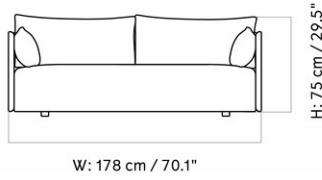

OFFSET LOOSE COVER FOR 2-SEATER
Designed by *Norm Architects*

H: 75 cm / 29.5"