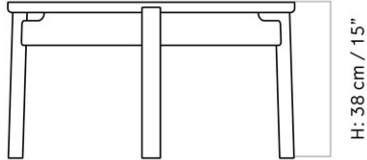

PASSAGE LOUNGE TABLE, Ø70 CM / 28"

Designed by *Kroeyer-Saetter-Lassen*

MASTER SKU
COLLI
DIMENSIONS

9170001PIM
1
H: 38 cm   W: 80 cm
D: 80 cm
Ø: 70, cm

CARE INSTRUCTIONS

Discover our product care guide for comprehensive care instructions.

[Download](#)

Find more information in the dedicated product fact sheet for this product.

DESCRIPTION

STOCK OPTION

SKU	VARIANT	EXCL. VAT SEK
9170959	Dark Lacquered Oak	7.356,00
9170039	Natural Oak	7.356,00
9170879	Walnut - NEW	11.356,00