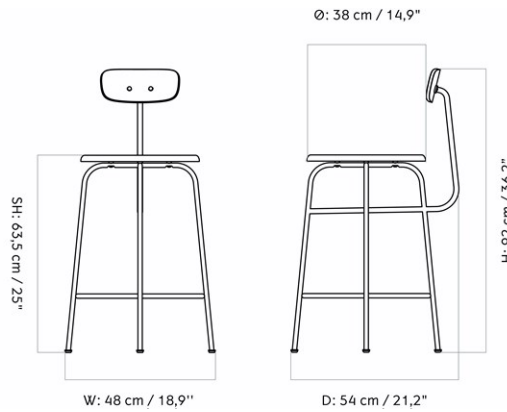

AFTERROOM COUNTER CHAIR, BLACK BASE, UPHOLSTERED SEAT, VENEER BACK

Designed by *Afteroom*

MASTER SKU	8483000PIM
PRODUCTION TIME	6 WEEKS
COLLI	1
DIMENSIONS	H: 91 cm W: 48 cm D: 54 cm SH: 64 cm SD: 34 cm

CARE INSTRUCTIONS

Discover our product care guide for comprehensive care instructions.

[Download](#)

Find more information in the dedicated product fact sheet for this product.

DESCRIPTION

SPEC OPTIONS

MASTER SKU	VARIANT	PRODUCTION TIME	EXCL. VAT SEK
8483000PIM	Price Category - PC0T - NEW <i>Audo Bouclé, Audo</i>	6 WEEKS	5.756,00
8483000PIM	Price Category - PC1T - NEW <i>Barnum Bouclé, Audo / Champion, JAB / Illusion, Nevotex / Hot Madison, JAB / Maple, Kvadrat / Remix, Kvadrat / Re-wool, Kvadrat</i>	6 WEEKS	6.156,00
8483000PIM	Price Category - PC2T - NEW <i>Canvas 2, Kvadrat / Clay, Sahco, Kvadrat / Fiord, Kvadrat / Hallingdal 65, Kvadrat / Moss, Sahco, Kvadrat / Reflect, Kvadrat / Savanna, Kvadrat / Steelcut Trio 3, Kvadrat</i>	6 WEEKS	6.476,00
8483000PIM	Price Category - PC0L - NEW <i>Sierra, Camo</i>	6 WEEKS	6.636,00
8483000PIM	Price Category - PC3T - NEW <i>Arctic, Jab / Safire, Sahco, Kvadrat / Vidar 4, Kvadrat / Zero, Sahco, Kvadrat</i>	6 WEEKS	6.716,00
8483000PIM	Price Category - PC4T - NEW <i>Cabanon Soft, Designers Guild / Grand Mohair, Danish Art Weaving / Lupo, Dedar</i>	6 WEEKS	7.116,00
8483000PIM	Price Category - PC1L - NEW <i>Dakar, Nevotex / Envy, Sørensen / Ultra, Sørensen</i>	6 WEEKS	7.196,00
8483000PIM	Price Category - PC2L - NEW <i>Dunes, Sørensen / Nuance, Sørensen</i>	6 WEEKS	7.676,00