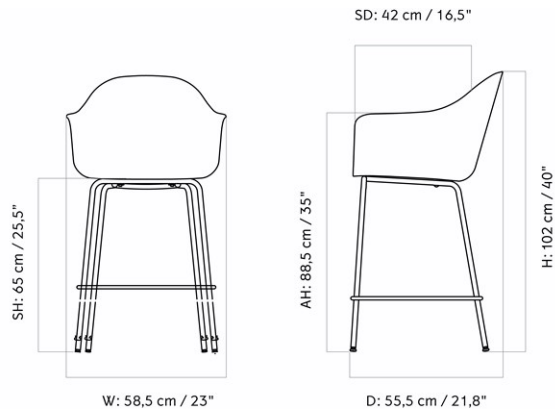

HARBOUR COUNTER CHAIR, PLASTIC SHELL

Designed by *Norm Architects*

| | | |
|-----------------|-------------|------------|
| MASTER SKU | 9343100PIM | |
| PRODUCTION TIME | 2 WEEKS | |
| COLLI | 1 | |
| DIMENSIONS | H: 102 cm | W: 58.5 cm |
| | D: 55.5 cm | |
| | SH: 65 cm | SD: 42 cm |
| | AH: 88.5 cm | |