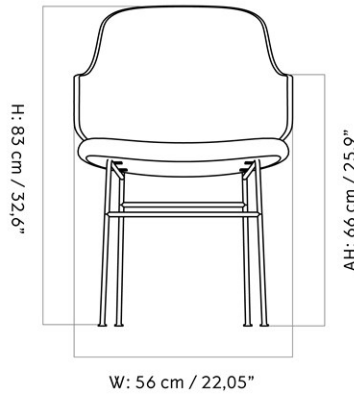

THE PENGUIN DINING CHAIR, BLACK BASE, NATURAL OAK BACK, UPHOLSTERED SEAT
Designed by *Ib Kofod-Larsen Design*

MASTER SKU	1200000PIM	
PRODUCTION TIME	6 WEEKS	
COLLI	1	
DIMENSIONS	H: 82 cm	W: 56 cm
	D: 56 cm	
	SH: 47 cm	SD: 44.5 cm
	AH: 64.4 cm	

CARE INSTRUCTIONS

Discover our product care guide for comprehensive care instructions.

[Download](#)

Find more information in the dedicated product fact sheet for this product.

DESCRIPTION

SPEC OPTIONS

MASTER SKU	VARIANT	PRODUCTION TIME	EXCL. VAT SEK
1200000PIM	Price Category - PC0T <i>Audo Bouclé, Audo</i>	6 WEEKS	6.716,00
1200000PIM	Price Category - PC1T <i>Barnum Bouclé, Audo / Champion, JAB / Illusion, Nevotex / Hot Madison, JAB / Remix, Kvadrat / Re-wool, Kvadrat</i>	6 WEEKS	7.356,00
1200000PIM	Price Category - PC2T <i>Canvas 2, Kvadrat / Clay, Sahco, Kvadrat / Fiord, Kvadrat / Hallingdal 65, Kvadrat / Moss, Sahco, Kvadrat / Reflect, Kvadrat / Savanna, Kvadrat / Steelcut Trio 3, Kvadrat</i>	6 WEEKS	7.596,00
1200000PIM	Price Category - PC3T <i>Arctic, Jab / Safire, Sahco, Kvadrat / Vidar 4, Kvadrat / Zero, Sahco, Kvadrat</i>	6 WEEKS	7.676,00
1200000PIM	Price Category - PC4T <i>Grand Mohair, Danish Art Weaving / Lupo, Dedar</i>	6 WEEKS	8.076,00
1200000PIM	Price Category - PC1L <i>Dakar, Nevotex / Envy, Sørensen / Ultra, Sørensen</i>	6 WEEKS	8.796,00
1200000PIM	Price Category - PC2L <i>Dunes, Sørensen / Nuance, Sørensen</i>	6 WEEKS	10.636,00
1200000PIM	Price Category - PC3L	6 WEEKS	12.636,00
1200000PIM	Price Category - PC4L	6 WEEKS	14.476,00