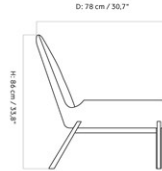

PAGODE SOFA, NATURAL OAK BASE
 Designed by *Tove & Edvard Kindt-Larsen*

| | | | |
|-----------------|---|-------------------|---|
| MASTER SKU | 1216000PIM | CARE INSTRUCTIONS | Discover our product care guide for comprehensive care instructions. |
| PRODUCTION TIME | 5 WEEKS | | Download |
| COLLI | 1 | | Find more information in the dedicated product fact sheet for this product. |
| DIMENSIONS | H: 86 cm W: 202 cm D: 78 cm SH: 37 cm SD: 50 cm | DESCRIPTION | |