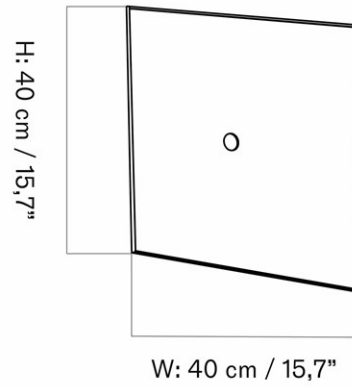

DOOR FOR FRAME 42

Designed by *Mogens Lassen*

MASTER SKU	BL39024PIM
PRODUCTION TIME	2-7 WEEKS
COLLI	1
DIMENSIONS	H: 40 cm W: 40 cm D: 1 cm

CARE INSTRUCTIONS

Discover our product care guide for comprehensive care instructions.

DESCRIPTION

[Download](#)

Find more information in the dedicated product fact sheet for this product.