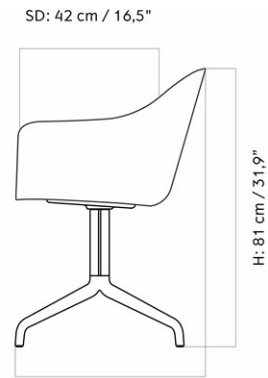

FURNITURE

Seating

DINING CHAIRS

HABOUR DINING CHAIR, STAR BASE W/RETURN, UPHOLSTERED SHELL

Designed by *Norm Architects*

W: 58,5 cm / 23"

D: 54,5 cm / 21,5"

| | |
|-----------------|--------------------------|
| MASTER SKU | 9381000PIM |
| PRODUCTION TIME | 5 WEEKS |
| COLLI | 1 |
| DIMENSIONS | H: 81 cm W: 58.5 cm |
| | D: 54.5 cm |
| | SH: 48 cm SD: 42 cm |
| | AH: 67.5 cm |