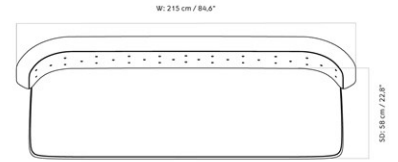

RADIOHUS SOFA, 2 SEATER, WALNUT BASE, W/DAKAR 0250 BUTTONS

Designed by *Vilhelm Lauritzen*

MASTER SKU	1222200PIM	CARE INSTRUCTIONS	Discover our product care guide for comprehensive care instructions.
PRODUCTION TIME	5 WEEKS		Download
COLLI	1		Find more information in the dedicated product fact sheet for this product.
DIMENSIONS	H: 86 cm D: 77 cm SH: 45 cm	W: 215 cm SD: 58 cm	

SPEC OPTIONS

MASTER SKU	VARIANT	PRODUCTION TIME	EXCL. VAT SEK
1222200PIM	Price Category - PC0T <i>Audo Bouclé, Audø</i>	5 WEEKS	59.436,00
1222200PIM	Price Category - PC1T <i>Barnum Bouclé, Audø / Champion, JAB / Illusion, Nevotex / Hot Madison, JAB / Remix, Kvadrat / Re-wool, Kvadrat</i>	5 WEEKS	62.076,00
1222200PIM	Price Category - PC2T <i>Canvas 2, Kvadrat / Clay, Sahco, Kvadrat / Fiord, Kvadrat / Hallingdal 65, Kvadrat / Moss, Sahco, Kvadrat / Reflect, Kvadrat / Savanna, Kvadrat / Steelcut Trio 3, Kvadrat</i>	5 WEEKS	64.796,00
1222200PIM	Price Category - PC3T <i>Arctic, Jab / Safire, Sahco, Kvadrat / Vidar 4, Kvadrat / Zero, Sahco, Kvadrat</i>	5 WEEKS	67.516,00
1222200PIM	Price Category - PC4T <i>Grand Mohair, Danish Art Weaving / Lupo, Dedar</i>	5 WEEKS	70.236,00