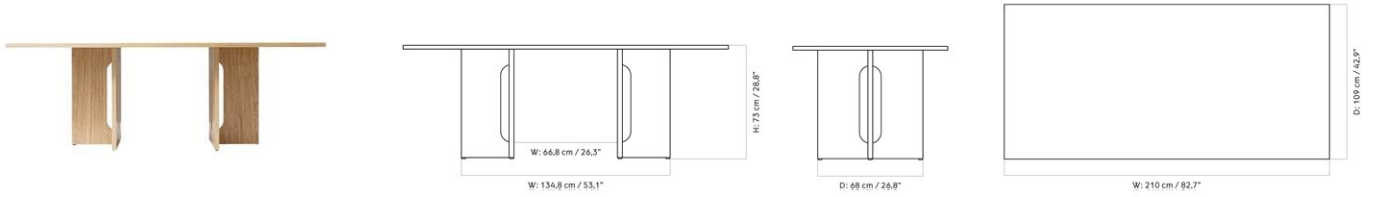

ANDROGYNE DINING TABLE RECTANGULAR, L210 CM
Designed by *Danielle Siggerud*

MASTER SKU
COLLI
DIMENSIONS

1185000PIM
1
H: 73.5 cm   W: 210 cm
D: 109 cm

CARE INSTRUCTIONS

Discover our product care guide for comprehensive care instructions.

[Download](#)

Find more information in the dedicated product fact sheet for this product.

DESCRIPTION

STOCK OPTION

SKU	VARIANT	EXCL. VAT SEK
1185849	Dark Stained Oak	35.272,00
1185019	Natural Oak	35.352,00