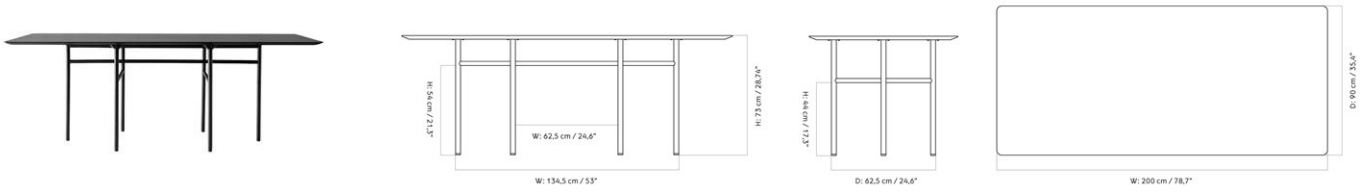

SNAREGADE DINING TABLE, RECTANGULAR, L200 CM
 Designed by *Norm Architects*

MASTER SKU
 COLLI
 DIMENSIONS

1150001PIM
 1
 W: 200 cm D: 90 cm

CARE INSTRUCTIONS

Discover our product care guide for comprehensive care instructions.