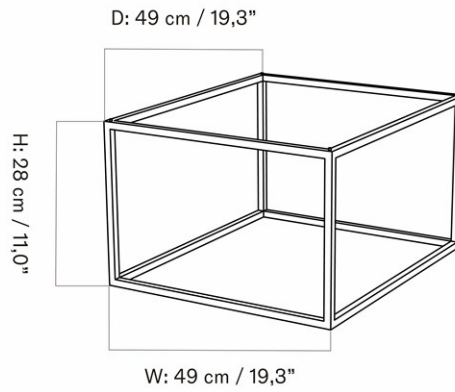

BASE FOR FRAME 49

Designed by *Mogens Lassen*

MASTER SKU	BL39029PIM
PRODUCTION TIME	2 WEEKS
COLLI	1
DIMENSIONS	H: 28 cm W: 42 cm D: 49 cm

CARE INSTRUCTIONS

Discover our product care guide for comprehensive care instructions.

DESCRIPTION

[Download](#)

Find more information in the dedicated product fact sheet for this product.