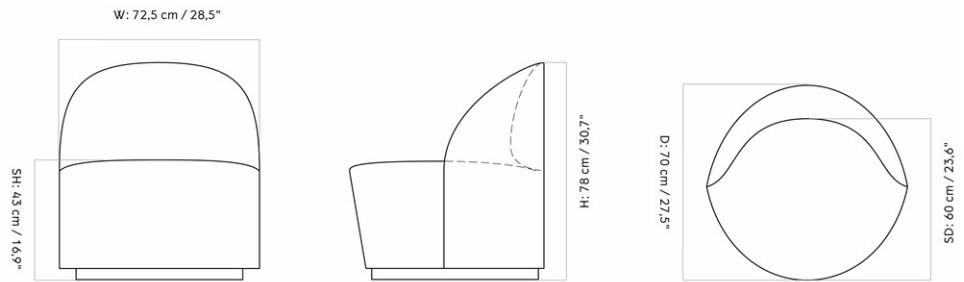

TEAROOM LOUNGE CHAIR, LOW BACK, SWIVEL W/RETURN

Designed by *Nick Ross*

MASTER SKU	9608200PIM	CARE INSTRUCTIONS	Discover our product care guide for comprehensive care instructions.
PRODUCTION TIME	6 WEEKS		Download
COLLI	1	DESCRIPTION	Find more information in the dedicated product fact sheet for this product.
DIMENSIONS	H: 78 cm W: 72.5 cm D: 70 cm SH: 43 cm SD: 60 cm		

SPEC OPTIONS

MASTER SKU	VARIANT	PRODUCTION TIME	EXCL. VAT SEK
9608200PIM	Price Category - PC0T <i>Audo Bouclé, Audø</i>	6 WEEKS	22.156,00
9608200PIM	Price Category - PC1T <i>Barnum Bouclé, Audø / Champion, JAB / Illusion, Nevotex / Hot Madison, JAB / Maple, Kvadrat / Remix, Kvadrat / Re-wool, Kvadrat</i>	6 WEEKS	24.956,00
9608200PIM	Price Category - PC2T <i>Canvas 2, Kvadrat / Clay, Sahco, Kvadrat / Fiord, Kvadrat / Hallingdal 65, Kvadrat / Moss, Sahco, Kvadrat / Reflect, Kvadrat / Savanna, Kvadrat / Steelcut Trio 3, Kvadrat</i>	6 WEEKS	28.076,00
9608200PIM	Price Category - PC3T <i>Arctic, Jab / Safire, Sahco, Kvadrat / Vidar 4, Kvadrat / Zero, Sahco, Kvadrat</i>	6 WEEKS	29.756,00
9608200PIM	Price Category - PC4T <i>Cabanon Soft, Designers Guild / Grand Mohair, Danish Art Weaving / Lupo, Dedar</i>	6 WEEKS	35.196,00