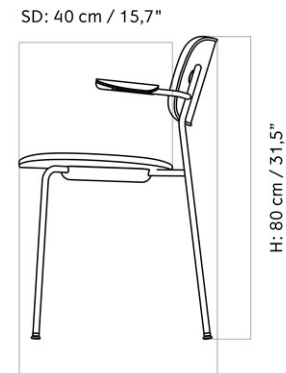

D: 50,5 cm / 19,9"

MASTER SKU	1115000PIM	CARE INSTRUCTIONS	Discover our product care guide for comprehensive care instructions.
PRODUCTION TIME	5 WEEKS		Download
COLLI	1		Find more information in the dedicated product fact sheet for this product.
DIMENSIONS	H: 80 cm D: 50.5 cm SH: 48 cm AH: 68 cm	W: 62 cm SD: 39.5 cm	DESCRIPTION

SPEC OPTIONS

MASTER SKU	VARIANT	PRODUCTION TIME	EXCL. VAT SEK
1115000PIM	Price Category - PC0T <i>Audo Bouclé, Audo</i>	5 WEEKS	5.276,00
1115000PIM	Price Category - PC1T <i>Barnum Bouclé, Audo / Champion, JAB / Illusion, Nevotex / Hot Madison, JAB / Maple, Kvadrat / Remix, Kvadrat / Re-wool, Kvadrat</i>	5 WEEKS	5.996,00
1115000PIM	Price Category - PC0L - NEW <i>Sierra, Camo</i>	5 WEEKS	6.716,00
1115000PIM	Price Category - PC2T <i>Canvas 2, Kvadrat / Clay, Sahco, Kvadrat / Fiord, Kvadrat / Hallingdal 65, Kvadrat / Moss, Sahco, Kvadrat / Reflect, Kvadrat / Savanna, Kvadrat / Steelcut Trio 3, Kvadrat</i>	5 WEEKS	7.196,00
1115000PIM	Price Category - PC1L <i>Dakar, Nevotex / Envy, Sørensen / Ultra, Sørensen</i>	5 WEEKS	7.356,00
1115000PIM	Price Category - PC3T <i>Arctic, Jab / Safire, Sahco, Kvadrat / Vidar 4, Kvadrat / Zero, Sahco, Kvadrat</i>	5 WEEKS	8.076,00
1115000PIM	Price Category - PC2L <i>Dunes, Sørensen / Nuance, Sørensen</i>	5 WEEKS	8.236,00
1115000PIM	Price Category - PC4T <i>Cabanon Soft, Designers Guild / Grand Mohair, Danish Art Weaving / Lupo, Dedar</i>	5 WEEKS	9.036,00