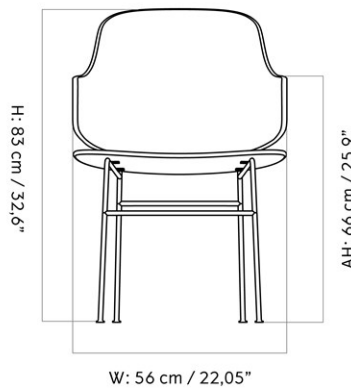

THE PENGUIN, DINING CHAIR, BLACK BASE, WALNUT
 Designed by *Ib Kofod-Larsen Design*

| | | |
|-----------------|-------------|-------------|
| PRODUCTION TIME | 8 WEEKS | |
| COLLI | 1 | |
| DIMENSIONS | H: 82 cm | W: 56 cm |
| | D: 57 cm | |
| | SH: 47 cm | SD: 44.5 cm |
| | AH: 64.4 cm | |