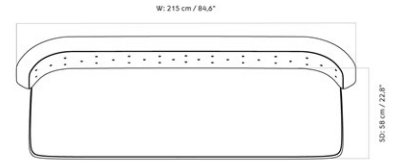

RADIOHUS SOFA, 2 SEATER, NATURAL OAK BASE, W/DAKAR 0250 BUTTONS
Designed by *Vilhelm Lauritzen*

MASTER SKU	1222100PIM	CARE INSTRUCTIONS	Discover our product care guide for comprehensive care instructions.
PRODUCTION TIME	5 WEEKS		Download
COLLI	1		Find more information in the dedicated product fact sheet for this product.
DIMENSIONS	H: 86 cm D: 77 cm SH: 45 cm	W: 215 cm SD: 58 cm	
		DESCRIPTION	

SPEC OPTIONS

MASTER SKU	VARIANT	PRODUCTION TIME	EXCL. VAT SEK
1222100PIM	Price Category - PC0T <i>Audo Bouclé, Audo</i>	5 WEEKS	56.716,00
1222100PIM	Price Category - PC1T <i>Barnum Bouclé, Audo / Champion, JAB / Illusion, Nevotex / Hot Madison, JAB / Remix, Kvadrat / Re-wool, Kvadrat</i>	5 WEEKS	59.436,00
1222100PIM	Price Category - PC2T <i>Canvas 2, Kvadrat / Clay, Sahco, Kvadrat / Fiord, Kvadrat / Hallingdal 65, Kvadrat / Moss, Sahco, Kvadrat / Reflect, Kvadrat / Savanna, Kvadrat / Steelcut Trio 3, Kvadrat</i>	5 WEEKS	62.076,00
1222100PIM	Price Category - PC3T <i>Arctic, Jab / Safire, Sahco, Kvadrat / Vidar 4, Kvadrat / Zero, Sahco, Kvadrat</i>	5 WEEKS	64.796,00
1222100PIM	Price Category - PC4T <i>Grand Mohair, Danish Art Weaving / Lupo, Dedar</i>	5 WEEKS	67.516,00