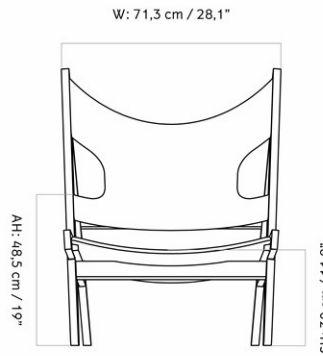

KNITTING LOUNGE CHAIR, OAK BASE

Designed by *Ib Kofod-Larsen Design*

| | |
|-----------------|---|
| MASTER SKU | 9680000PIM |
| PRODUCTION TIME | 5 WEEKS |
| COLLI | 1 |
| DIMENSIONS | H: 90.6 cm W: 71.3 cm D: 66.9 cm SH: 30 cm SD: 42 cm AH: 48.5 cm |