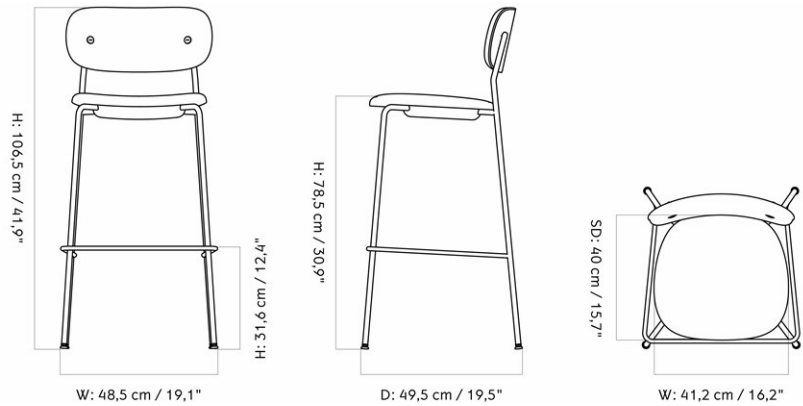

CO BAR CHAIR, UPHOLSTERED SEAT AND BACK

Designed by *Norm Architects*

MASTER SKU	1182000PIM	CARE INSTRUCTIONS	Discover our product care guide for comprehensive care instructions.
PRODUCTION TIME	5 WEEKS		
COLLI	1		Download
DIMENSIONS	H: 104.5 cm W: 50.9 cm	DESCRIPTION	Find more information in the dedicated product fact sheet for this product.
	D: 51 cm		
	SH: 78.5 cm SD: 39.5 cm		

SPEC OPTIONS

MASTER SKU	VARIANT	PRODUCTION TIME	EXCL. VAT SEK
1182000PIM	Price Category - PC0T <i>Audo Bouclé, Audo</i>	5 WEEKS	5.036,00
1182000PIM	Price Category - PC0L - NEW <i>Sierra, Camo</i>	5 WEEKS	5.356,00
1182000PIM	Price Category - PC1T <i>Barnum Bouclé, Audo / Champion, JAB / Illusion, Nevotex / Hot Madison, JAB / Maple, Kvadrat / Remix, Kvadrat / Re-wool, Kvadrat</i>	5 WEEKS	5.756,00
1182000PIM	Price Category - PC1L <i>Dakar, Nevotex / Envy, Sørensen / Ultra, Sørensen</i>	5 WEEKS	6.156,00
1182000PIM	Price Category - PC2T <i>Canvas 2, Kvadrat / Clay, Sahco, Kvadrat / Fiord, Kvadrat / Hallingdal 65, Kvadrat / Moss, Sahco, Kvadrat / Reflect, Kvadrat / Savanna, Kvadrat / Steelcut Trio 3, Kvadrat</i>	5 WEEKS	6.636,00
1182000PIM	Price Category - PC2L <i>Dunes, Sørensen / Nuance, Sørensen</i>	5 WEEKS	7.436,00
1182000PIM	Price Category - PC3T <i>Arctic, Jab / Safire, Sahco, Kvadrat / Vidar 4, Kvadrat / Zero, Sahco, Kvadrat</i>	5 WEEKS	7.436,00
1182000PIM	Price Category - PC3L	5 WEEKS	8.476,00