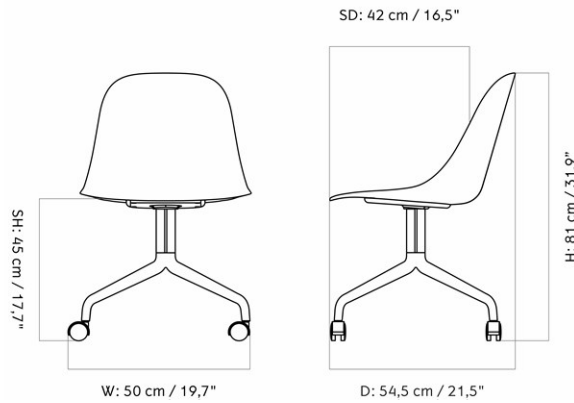

HABOUR SIDE DINING CHAIR, STAR BASE W/CASTERS, PLASTIC SHELL

Designed by *Norm Architects*

MASTER SKU	9398939PIM
PRODUCTION TIME	2-6 WEEKS
COLLI	1
DIMENSIONS	H: 81 cm W: 50 cm D: 55.5 cm SH: 45 cm SD: 42 cm

CARE INSTRUCTIONS

Discover our product care guide for comprehensive care instructions.

[Download](#)

DESCRIPTION

Find more information in the dedicated product fact sheet for this product.

SPEC OPTIONS

MASTER SKU	VARIANT	PRODUCTION TIME	EXCL. VAT SEK
9398939PIM	Dependent On Selected Variant - Dependent On Selected Variant	2 WEEKS	6.476,00

QUICK SHIP

SKU	VARIANT	PRODUCTION TIME	EXCL. VAT SEK
9398939-0000ZZZZ	Black - Black, 9011	2 WEEKS	6.476,00
9398939-0001ZZZZ	Black - Burned red, 8015	6 WEEKS	6.476,00
9398939-0002ZZZZ	Black - Khaki, 1011	2 WEEKS	6.476,00
9398939-0003ZZZZ	Black - Light Grey, 9002	2 WEEKS	6.476,00
9398939-0004ZZZZ	Black - Olive, 7002	2 WEEKS	6.476,00
9398939-0005ZZZZ	Black - White, 9016	2 WEEKS	6.476,00
9398939-0200ZZZZ	Polished aluminium - Black, 9011	2 WEEKS	6.476,00
9398939-0201ZZZZ	Polished aluminium - Burned red, 8015	6 WEEKS	6.476,00
9398939-0202ZZZZ	Polished aluminium - Khaki, 1011	2 WEEKS	6.476,00
9398939-0203ZZZZ	Polished aluminium - Light Grey, 9002	2 WEEKS	6.476,00