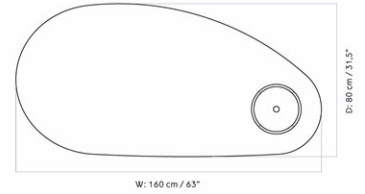

THE ECLIPSE DESK
Designed by *Audo*

MASTER SKU 1020000PIM
COLLI 1
DIMENSIONS H: 75 cm W: 160 cm
D: 80 cm

CARE INSTRUCTIONS

Discover our product care guide for comprehensive care instructions.

[Download](#)

Find more information in the dedicated product fact sheet for this product.

DESCRIPTION

STOCK OPTION

SKU	VARIANT	EXCL. VAT SEK
1020889	Dark Oak	22.868,00
1020039	Natural Oak	22.868,00