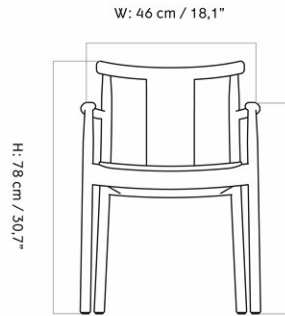

MERKUR DINING CHAIR W/ARMREST, OAK SEAT AND BACK
Designed by *Skogstad & Wærnes*

MASTER SKU	1300030PIM
PRODUCTION TIME	7 WEEKS
COLLI	1
DIMENSIONS	H: 78 cm W: 46 cm
	D: 52 cm
	SH: 46 cm SD: 42 cm
	AH: 66 cm

CARE INSTRUCTIONS

Discover our product care guide for comprehensive care instructions.

[Download](#)

DESCRIPTION

Find more information in the dedicated product fact sheet for this product.

QUICK SHIP

SKU	VARIANT	PRODUCTION TIME	EXCL. VAT SEK
130003	Black	7 WEEKS	7.116,00
130002	Natural oak	7 WEEKS	7.116,00