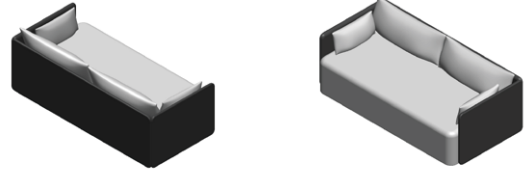

2.396,00

SPLIT UPHOLSTERY
FOR OFFSET SOFA

1 Seater

2 Seater

3 Seater

ADD ON COST

VARIANT

EXCL. VAT SEK