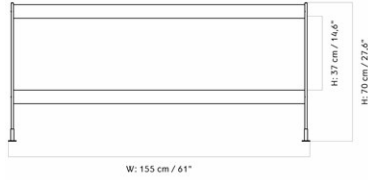

ZET STORAGE SYSTEM, H70 / 27"
Designed by *Kaschkasch*

MASTER SKU 7300000PIM
COLLI 1
DIMENSIONS H: 70 cm D: 40 cm

CARE INSTRUCTIONS

Discover our product care guide for comprehensive care instructions.

[Download](#)

Find more information in the dedicated product fact sheet for this product.

DESCRIPTION

STOCK OPTION

SKU	VARIANT	EXCL. VAT SEK
7355539	Black Steel Base - Black Oak Shelf - H70 cm	8.388,00
7355849	Black Steel Base - Dark Stained Oak Shelf - H70 cm	8.388,00
7355039	Black Steel Base - Natural Oak Shelf - H70 cm	8.388,00