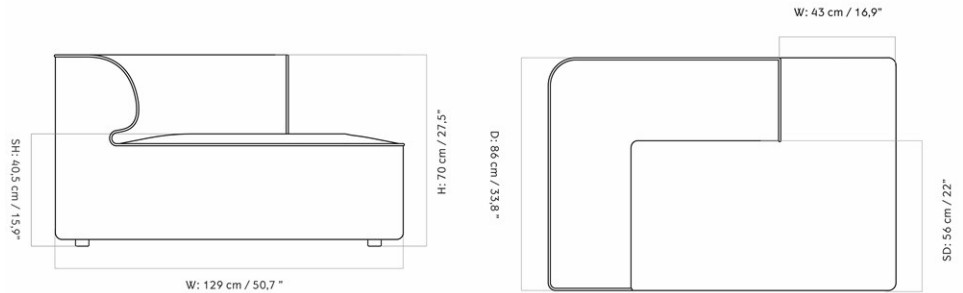

EAVE MODULAR SOFA 86, CHAISE LONGUE

Designed by *Norm Architects*

| | | | |
|-----------------|--|-------------------|---|
| MASTER SKU | 9969000PIM | CARE INSTRUCTIONS | Discover our product care guide for comprehensive care instructions. |
| PRODUCTION TIME | 7 WEEKS | | Download |
| COLLI | 1 | | Find more information in the dedicated product fact sheet for this product. |
| DIMENSIONS | H: 71 cm W: 129 cm D: 86 cm SH: 40.5 cm SD: 56 cm AH: 70 cm | DESCRIPTION | |