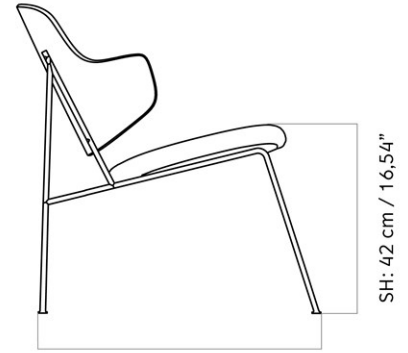

1203026

8.316,00

THE PENGUIN, LOUNGE CHAIR, UPHOLSTERED SEAT, WALNUT BACK
 Designed by *Ib Kofod-Larsen Design*

W: 56 cm / 22,05"

D: 64 cm / 25,2"

| | | | |
|-----------------|----------------------------|-------------------|---|
| MASTER SKU | 1203000PIM | CARE INSTRUCTIONS | Discover our product care guide for comprehensive care instructions. |
| PRODUCTION TIME | 8 WEEKS | | |
| COLLI | 1 | | Download |
| DIMENSIONS | H: 74 cm W: 56 cm | DESCRIPTION | Find more information in the dedicated product fact sheet for this product. |
| | D: 64 cm | | |
| | SH: 42 cm SD: 44.5 cm | | |
| | AH: 62.5 cm | | |