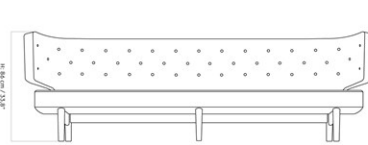

RADIOHUS SOFA, 3 SEATER, NATURAL OAK BASE, W/DAKAR 0250 BUTTONS

Designed by *Vilhelm Lauritzen*

MASTER SKU	1222300PIM	CARE INSTRUCTIONS	Discover our product care guide for comprehensive care instructions.
PRODUCTION TIME	5 WEEKS		Download
COLLI	1		Find more information in the dedicated product fact sheet for this product.
DIMENSIONS	H: 86 cm D: 77 cm SH: 45 cm	W: 258 cm SD: 58 cm	

SPEC OPTIONS

MASTER SKU	VARIANT	PRODUCTION TIME	EXCL. VAT SEK
1222300PIM	Price Category - PC0T <i>Audo Bouclé, Audø</i>	5 WEEKS	63.436,00
1222300PIM	Price Category - PC1T <i>Barnum Bouclé, Audø / Champion, JAB / Illusion, Nevotex / Hot Madison, JAB / Remix, Kvadrat / Re-wool, Kvadrat</i>	5 WEEKS	66.156,00
1222300PIM	Price Category - PC2T <i>Canvas 2, Kvadrat / Clay, Sahco, Kvadrat / Fiord, Kvadrat / Hallingdal 65, Kvadrat / Moss, Sahco, Kvadrat / Reflect, Kvadrat / Savanna, Kvadrat / Steelcut Trio 3, Kvadrat</i>	5 WEEKS	68.876,00
1222300PIM	Price Category - PC3T <i>Arctic, Jab / Safire, Sahco, Kvadrat / Vidar 4, Kvadrat / Zero, Sahco, Kvadrat</i>	5 WEEKS	71.516,00
1222300PIM	Price Category - PC4T <i>Grand Mohair, Danish Art Weaving / Lupo, Dedar</i>	5 WEEKS	74.236,00