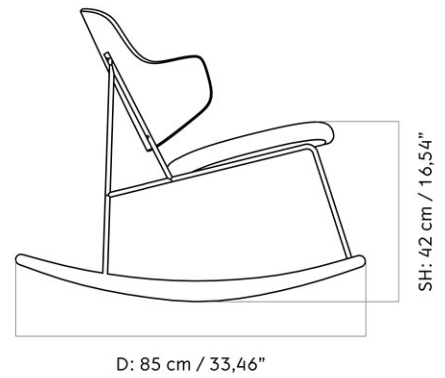

THE PENGUIN ROCKING CHAIR, UPHOLSTERED SEAT, NATURAL OAK BACK

Designed by *Ib Kofod-Larsen Design*

MASTER SKU	1204000PIM	CARE INSTRUCTIONS	Discover our product care guide for comprehensive care instructions.
PRODUCTION TIME	6 WEEKS		Download
COLLI	0-1	DESCRIPTION	Find more information in the dedicated product fact sheet for this product.
DIMENSIONS	H: 74 cm W: 56 cm D: 85 cm SH: 42 cm SD: 44.5 cm AH: 59.6 cm		

SPEC OPTIONS

MASTER SKU	VARIANT	COLLI	PRODUCTION TIME	EXCL. VAT SEK
1204000PIM	Price Category - PC0T <i>Audo Bouclé, Audo</i>	1	6 WEEKS	10.796,00
1204000PIM	Price Category - PC1T <i>Barnum Bouclé, Audo / Champion, JAB / Illusion, Nevotex / Hot Madison, JAB / Remix, Kvadrat / Re-wool, Kvadrat</i>	1	6 WEEKS	11.276,00
1204000PIM	Price Category - PC2T <i>Canvas 2, Kvadrat / Clay, Sahco, Kvadrat / Fiord, Kvadrat / Hallingdal 65, Kvadrat / Moss, Sahco, Kvadrat / Reflect, Kvadrat / Savanna, Kvadrat / Steelcut Trio 3, Kvadrat</i>	1	6 WEEKS	11.596,00
1204000PIM	Price Category - PC3T <i>Arctic, Jab / Safire, Sahco, Kvadrat / Vidar 4, Kvadrat / Zero, Sahco, Kvadrat</i>	1	6 WEEKS	12.236,00
1204000PIM	Price Category - PC4T <i>Grand Mohair, Danish Art Weaving / Lupo, Dedar</i>	1	6 WEEKS	12.716,00
1204000PIM	Price Category - PC1L <i>Dakar, Nevotex / Envy, Sørensen / Ultra, Sørensen</i>	1	6 WEEKS	13.436,00
1204000PIM	Price Category - PC2L <i>Dunes, Sørensen / Nuance, Sørensen</i>	1	6 WEEKS	15.276,00
1204000PIM	Price Category - PC3L	1	6 WEEKS	17.116,00