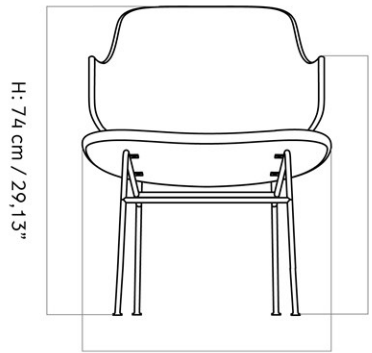

1203026

8.316,00

THE PENGUIN, LOUNGE CHAIR, UPHOLSTERED SEAT, WALNUT BACK
 Designed by *Ib Kofod-Larsen Design*

W: 56 cm / 22,05"

D: 64 cm / 25,2"

| | | | |
|-----------------|----------------------------|-------------------|---|
| MASTER SKU | 1203000PIM | CARE INSTRUCTIONS | Discover our product care guide for comprehensive care instructions. |
| PRODUCTION TIME | 8 WEEKS | | |
| COLLI | 1 | | Download |
| DIMENSIONS | H: 74 cm W: 56 cm | DESCRIPTION | Find more information in the dedicated product fact sheet for this product. |
| | D: 64 cm | | |
| | SH: 42 cm SD: 44.5 cm | | |
| | AH: 62.5 cm | | |