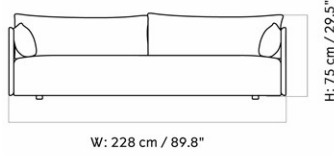

OFFSET LOOSE COVER FOR 3- SEATER

Designed by *Norm Architects*

MASTER SKU
PRODUCTION TIME
COLLI
DIMENSIONS

9852012PIM
6 WEEKS
1
H: 59 cm
D: 90 cm
SH: 38 cm
W: 228 cm

CARE INSTRUCTIONS
DESCRIPTION

Discover our product care guide for comprehensive care instructions.
[Download](#)
Find more information in the dedicated product fact sheet for this product.