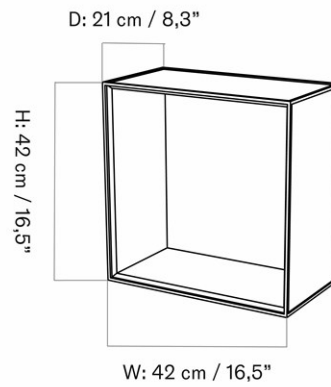

CARE INSTRUCTIONS

Discover our product care guide for comprehensive care instructions.

[Download](#)

DESCRIPTION

Find more information in the dedicated product fact sheet for this product.

FRAME 42

Designed by *Mogens Lassen*