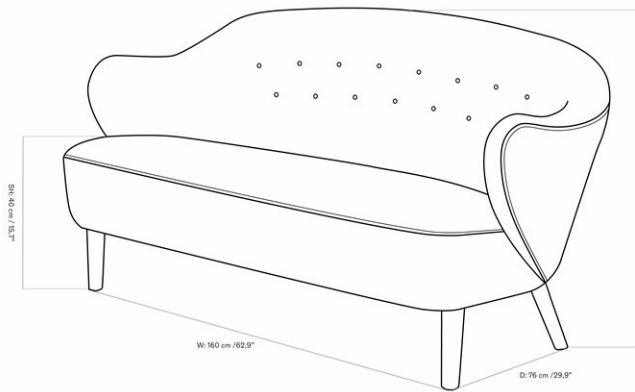

DESCRIPTION

Find more information in the dedicated product fact sheet for this product.

INGEBORG SOFA, W/VEGETAL BUTTONS
 Designed by *Flemming Lassen*

| | | |
|-----------------|--------------------------|--|
| MASTER SKU | 1500600PIM | |
| PRODUCTION TIME | 1-6 WEEKS | |
| COLLI | 1 | |
| DIMENSIONS | H: 79 cm W: 160 cm | |
| | D: 76 cm | |
| | SH: 43 cm SD: 50 cm | |
| | AH: 62 cm | |