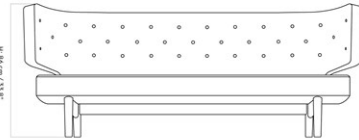

RADIOHUS SOFA, 2 SEATER, NATURAL OAK BASE, W/DAKAR 0250 BUTTONS
Designed by *Vilhelm Lauritzen*

MASTER SKU	1222100PIM	CARE INSTRUCTIONS	Discover our product care guide for comprehensive care instructions.
PRODUCTION TIME	5 WEEKS		Download
COLLI	1		Find more information in the dedicated product fact sheet for this product.
DIMENSIONS	H: 86 cm D: 77 cm SH: 45 cm	W: 215 cm SD: 58 cm	
		DESCRIPTION	

SPEC OPTIONS

MASTER SKU	VARIANT	PRODUCTION TIME	EXCL. VAT SEK
1222100PIM	Price Category - PC0T <i>Audo Bouclé, Audo</i>	5 WEEKS	56.716,00
1222100PIM	Price Category - PC1T <i>Barnum Bouclé, Audo / Champion, JAB / Illusion, Nevotex / Hot Madison, JAB / Remix, Kvadrat / Re-wool, Kvadrat</i>	5 WEEKS	59.436,00
1222100PIM	Price Category - PC2T <i>Canvas 2, Kvadrat / Clay, Sahco, Kvadrat / Fiord, Kvadrat / Hallingdal 65, Kvadrat / Moss, Sahco, Kvadrat / Reflect, Kvadrat / Savanna, Kvadrat / Steelcut Trio 3, Kvadrat</i>	5 WEEKS	62.076,00
1222100PIM	Price Category - PC3T <i>Arctic, Jab / Safire, Sahco, Kvadrat / Vidar 4, Kvadrat / Zero, Sahco, Kvadrat</i>	5 WEEKS	64.796,00
1222100PIM	Price Category - PC4T <i>Grand Mohair, Danish Art Weaving / Lupo, Dedar</i>	5 WEEKS	67.516,00