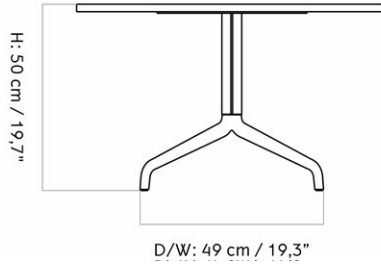

ANDROGYNE SIDE TABLE TOP
 Designed by *Danielle Siggerud*

H: 1,8 cm / 0,7"

Ø: 42 cm / 16,5"

MASTER SKU 1181000PIM
 COLLI 1
 DIMENSIONS H: 1.8 cm W: 42 cm
 D: 42 cm
 Ø: 42, cm

CARE INSTRUCTIONS

Discover our product care guide for comprehensive care instructions.

ANDROGYNE SIDE TABLE, Ø50 CM / 19.6"

Designed by *Danielle Siggerud*

H: 39,5 / 15,5"

W: 35,5 cm / 14"

Ø: 50 cm / 19,7"

MASTER SKU
COLLI
DIMENSIONS

1119800PIM
1
H: 39.5 cm
D: 50 cm
Ø: 50, cm

W: 50 cm

HARBOUR COLUMN LOUNGE TABLE
 Designed by *Norm Architects*

MASTER SKU
 COLLI
 DIMENSIONS

9300000PIM
 1
 H: 50 cm W: 80 cm
 D: 80 cm
 Ø: 80, cm

CARE INSTRUCTIONS

Discover our product care guide for comprehensive care instructions.