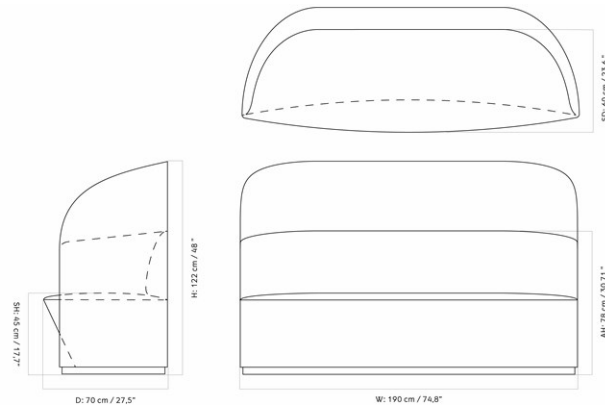

TEAROOM SOFA, HIGH BACK

Designed by *Nick Ross*

MASTER SKU	9607000PIM
PRODUCTION TIME	6 WEEKS
COLLI	1
DIMENSIONS	H: 122 cm W: 190 cm D: 70 cm SH: 45 cm SD: 60 cm AH: 78 cm

CARE INSTRUCTIONS

Discover our product care guide for comprehensive care instructions.

[Download](#)

Find more information in the dedicated product fact sheet for this product.

DESCRIPTION

SPEC OPTIONS

MASTER SKU	VARIANT	PRODUCTION TIME	EXCL. VAT SEK
9607000PIM	Price Category - PC0T <i>Audo Bouclé, Audó</i>	6 WEEKS	38.556,00
9607000PIM	Price Category - PC1T <i>Barnum Bouclé, Audó / Champion, JAB / Illusion, Nevotex / Hot Madison, JAB / Maple, Kvadrat / Remix, Kvadrat / Re-wool, Kvadrat</i>	6 WEEKS	44.236,00
9607000PIM	Price Category - PC2T <i>Canvas 2, Kvadrat / Clay, Sahco, Kvadrat / Fiord, Kvadrat / Hallingdal 65, Kvadrat / Moss, Sahco, Kvadrat / Reflect, Kvadrat / Savanna, Kvadrat / Steelcut Trio 3, Kvadrat</i>	6 WEEKS	49.996,00
9607000PIM	Price Category - PC3T <i>Arctic, Jab / Safire, Sahco, Kvadrat / Vidar 4, Kvadrat / Zero, Sahco, Kvadrat</i>	6 WEEKS	55.756,00
9607000PIM	Price Category - PC4T <i>Grand Mohair, Danish Art Weaving / Lupo, Dedar</i>	6 WEEKS	59.916,00