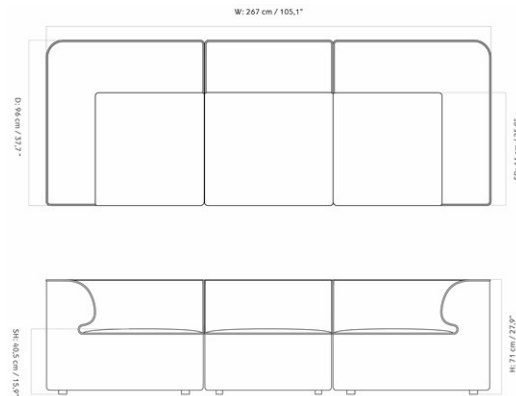

EAVE MODULAR SOFA 96, 3 SEATER, CONFIGURATION 2

Designed by *Norm Architects*

MASTER SKU	9987120PIM
PRODUCTION TIME	7 WEEKS
COLLI	1
DIMENSIONS	H: 71 cm W: 267 cm D: 96 cm SH: 40.5 cm SD: 66 cm AH: 70 cm

CARE INSTRUCTIONS

Discover our product care guide for comprehensive care instructions.

[Download](#)

DESCRIPTION

Find more information in the dedicated product fact sheet for this product.

SPEC OPTIONS

MASTER SKU	VARIANT	PRODUCTION TIME	EXCL. VAT SEK
9987120PIM	Price Category - PC0T <i>Audo Bouclé, Audø</i>	7 WEEKS	44.556,00
9987120PIM	Price Category - PC1T <i>Barnum Bouclé, Audø / Champion, JAB / Illusion, Nevotex / Hot Madison, JAB / Maple, Kvadrat / Remix, Kvadrat / Re-wool, Kvadrat</i>	7 WEEKS	50.956,00
9987120PIM	Price Category - PC2T <i>Canvas 2, Kvadrat / Clay, Sahco, Kvadrat / Fiord, Kvadrat / Hallingdal 65, Kvadrat / Moss, Sahco, Kvadrat / Reflect, Kvadrat / Savanna, Kvadrat / Steelcut Trio 3, Kvadrat</i>	7 WEEKS	63.916,00
9987120PIM	Price Category - PC3T <i>Arctic, Jab / Safire, Sahco, Kvadrat / Vidar 4, Kvadrat / Zero, Sahco, Kvadrat</i>	7 WEEKS	70.396,00
9987120PIM	Price Category - PC4T <i>Lupo, Dedar</i>	7 WEEKS	76.716,00