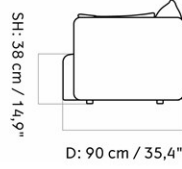

SH: 38 cm / 14.9"

D: 90 cm / 35.4"