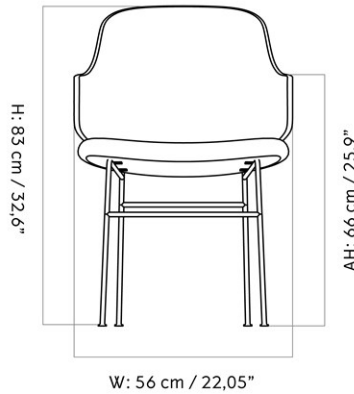

THE PENGUIN DINING CHAIR, BLACK BASE, WALNUT BACK, UPHOLSTERED SEAT
Designed by *Ib Kofod-Larsen Design*

MASTER SKU	1201000PIM	
PRODUCTION TIME	8 WEEKS	
COLLI	1	
DIMENSIONS	H: 82 cm	W: 56 cm
	D: 57 cm	
	SH: 47 cm	SD: 44.5 cm
	AH: 64.4 cm	

CARE INSTRUCTIONS

Discover our product care guide for comprehensive care instructions.

[Download](#)

Find more information in the dedicated product fact sheet for this product.

DESCRIPTION

SPEC OPTIONS

MASTER SKU	VARIANT	PRODUCTION TIME	EXCL. VAT SEK
1201000PIM	Price Category - PC0T <i>Audo Bouclé, Audø</i>	8 WEEKS	7.436,00
1201000PIM	Price Category - PC1T <i>Barnum Bouclé, Audø / Champion, JAB / Illusion, Nevotex / Hot Madison, JAB / Remix, Kvadrat / Re-wool, Kvadrat</i>	8 WEEKS	7.676,00
1201000PIM	Price Category - PC2T <i>Canvas 2, Kvadrat / Clay, Sahco, Kvadrat / Fiord, Kvadrat / Hallingdal 65, Kvadrat / Moss, Sahco, Kvadrat / Reflect, Kvadrat / Savanna, Kvadrat / Steelcut Trio 3, Kvadrat</i>	8 WEEKS	8.076,00
1201000PIM	Price Category - PC3T <i>Arctic, Jab / Safire, Sahco, Kvadrat / Vidar 4, Kvadrat / Zero, Sahco, Kvadrat</i>	8 WEEKS	8.476,00
1201000PIM	Price Category - PC4T <i>Grand Mohair, Danish Art Weaving / Lupo, Dedar</i>	8 WEEKS	8.716,00
1201000PIM	Price Category - PC1L <i>Dakar, Nevotex / Envy, Sørensen / Ultra, Sørensen</i>	8 WEEKS	9.436,00
1201000PIM	Price Category - PC2L <i>Dunes, Sørensen / Nuance, Sørensen</i>	8 WEEKS	11.276,00
1201000PIM	Price Category - PC3L	8 WEEKS	13.196,00
1201000PIM	Price Category - PC4L	8 WEEKS	15.196,00