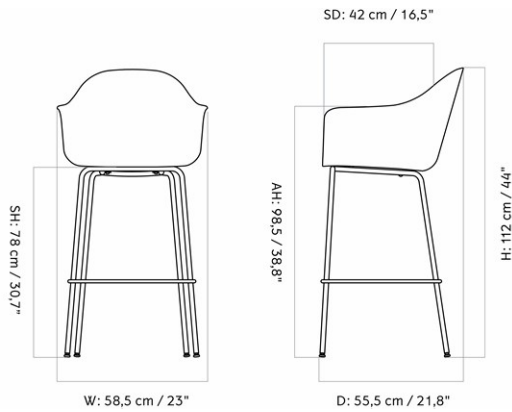

HARBOUR BAR CHAIR, UPHOLSTERED SHELL

Designed by *Norm Architects*

MASTER SKU	9345000PIM
PRODUCTION TIME	5 WEEKS
COLLI	1
DIMENSIONS	H: 112 cm W: 58.5 cm D: 55.5 cm SH: 78 cm SD: 42 cm AH: 98.5 cm

CARE INSTRUCTIONS

Discover our product care guide for comprehensive care instructions.

[Download](#)

Find more information in the dedicated product fact sheet for this product.

DESCRIPTION

SPEC OPTIONS

MASTER SKU	VARIANT	PRODUCTION TIME	EXCL. VAT SEK
9345000PIM	Price Category - PC0T <i>Audo Bouclé, Audó</i>	5 WEEKS	6.476,00
9345000PIM	Price Category - PC1T <i>Barnum Bouclé, Audó / Champion, JAB / Illusion, Nevotex / Hot Madison, JAB / Maple, Kvadrat / Remix, Kvadrat / Re-wool, Kvadrat</i>	5 WEEKS	7.676,00
9345000PIM	Price Category - PC0L - NEW <i>Sierra, Camo</i>	5 WEEKS	9.756,00
9345000PIM	Price Category - PC2T <i>Canvas 2, Kvadrat / Clay, Sahco, Kvadrat / Fiord, Kvadrat / Hallingdal 65, Kvadrat / Moss, Sahco, Kvadrat / Reflect, Kvadrat / Savanna, Kvadrat / Steelcut Trio 3, Kvadrat</i>	5 WEEKS	9.916,00
9345000PIM	Price Category - PC1L <i>Dakar, Nevotex / Ultra, Sørensen</i>	5 WEEKS	11.516,00
9345000PIM	Price Category - PC3T <i>Arctic, Jab / Safire, Sahco, Kvadrat / Vidar 4, Kvadrat / Zero, Sahco, Kvadrat</i>	5 WEEKS	11.996,00
9345000PIM	Price Category - PC4T <i>Grand Mohair, Danish Art Weaving / Lupo, Dedar</i>	5 WEEKS	12.716,00
9345000PIM	Price Category - PC2L <i>Dunes, Sørensen / Nuance, Sørensen</i>	5 WEEKS	13.356,00