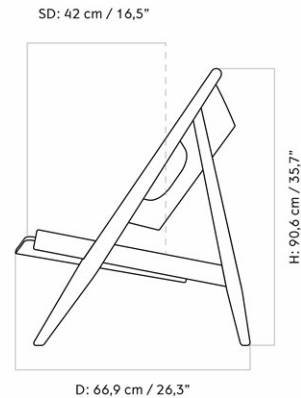

KNITTING LOUNGE CHAIR, OAK BASE

Designed by *Ib Kofod-Larsen Design*

| | |
|-----------------|---|
| MASTER SKU | 9680000PIM |
| PRODUCTION TIME | 5 WEEKS |
| COLLI | 1 |
| DIMENSIONS | H: 90.6 cm W: 71.3 cm D: 66.9 cm SH: 30 cm SD: 42 cm AH: 48.5 cm |