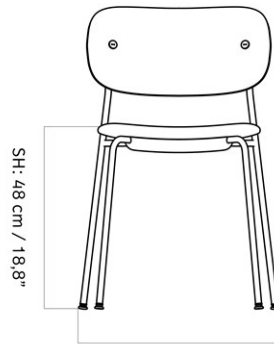

CO DINING CHAIR, BLACK BASE, UPHOLSTERED SEAT AND BACK

Designed by *Norm Architects*

W: 52 cm / 20,5"

SD: 40 cm / 15,7"

D: 50,5 cm / 19,9"

| | |
|-----------------|--|
| MASTER SKU | 1179000PIM |
| PRODUCTION TIME | 5 WEEKS |
| COLLI | 1 |
| DIMENSIONS | H: 80 cm W: 52 cm D: 50.5 cm SH: 48 cm SD: 39.5 cm |