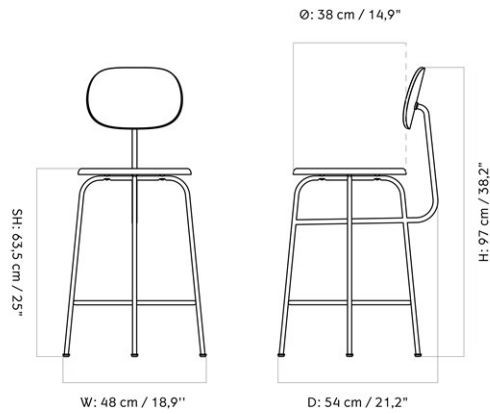

AFTERROOM COUNTER CHAIR PLUS, BLACK BASE, UPHOLSTERED SEAT AND BACK

Designed by *Afteroom*

| | |
|-----------------|--|
| MASTER SKU | 9455000PIM |
| PRODUCTION TIME | 5 WEEKS |
| COLLI | 1 |
| DIMENSIONS | H: 97 cm W: 48 cm D: 54 cm SH: 63.5 cm SD: 38 cm |