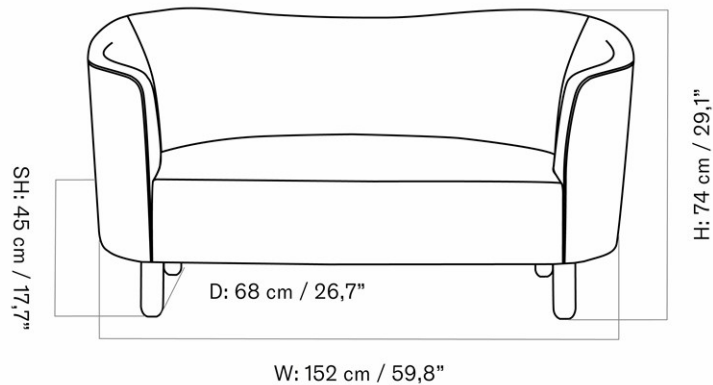

MINGLE SOFA

Designed by *Flemming Lassen*

MASTER SKU	1501300PIM	
PRODUCTION TIME	1-6 WEEKS	
COLLI	1	
DIMENSIONS	H: 79 cm	W: 152 cm
	D: 68 cm	
	SH: 45 cm	SD: 58 cm
	AH: 70 cm	

CARE INSTRUCTIONS

Discover our product care guide for comprehensive care instructions.

[Download](#)

DESCRIPTION

Find more information in the dedicated product fact sheet for this product.

SPEC OPTIONS

MASTER SKU	VARIANT	PRODUCTION TIME	EXCL. VAT SEK
1501300PIM	Price Category - PC0T	6 WEEKS	41.036,00
1501300PIM	Price Category - PC1T	6 WEEKS	45.676,00
1501300PIM	Price Category - PC2T	6 WEEKS	50.236,00
1501300PIM	Price Category - PCCOM	6 WEEKS	50.236,00
1501300PIM	Price Category - PC3T	6 WEEKS	53.036,00
1501300PIM	Price Category - PC4T	6 WEEKS	55.756,00
1501300PIM	Price Category - PC0L	6 WEEKS	68.956,00
1501300PIM	Price Category - PC1L	6 WEEKS	68.956,00
1501300PIM	Price Category - PC2L	6 WEEKS	77.516,00
1501300PIM	Price Category - PC3L	6 WEEKS	85.996,00
1501300PIM	Price Category - PC4L	6 WEEKS	94.716,00