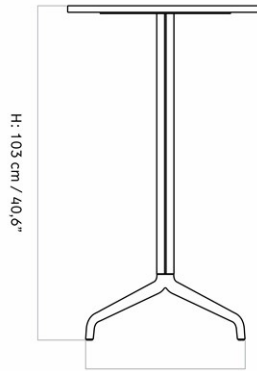

9307000PIM
1
H: 103 cm W: 60 cm
D: 60 cm
Ø: 60, cm

CARE INSTRUCTIONS

Discover our product care guide for comprehensive care instructions.

DESCRIPTION

[Download](#)

Find more information in the dedicated product fact sheet for this product.

HARBOUR COLUMN BAR TABLE, STAR BASE, 70X60 CM / 28X24"
Designed by *Norm Architects*

MASTER SKU 9300008PIM
COLLI 1
DIMENSIONS H: 103 cm W: 70 cm
D: 60 cm

CARE INSTRUCTIONS

Discover our product care guide for comprehensive care instructions.

DESCRIPTION

[Download](#)
Find more information in the dedicated product fact sheet for this product.

HARBOUR COLUMN BAR TABLE, STAR BASE, Ø60 CM / 23.6"

Designed by *Norm Architects*

H: 103 cm / 40,8"

D/W: 49 cm / 19,3"

Ø: 60 cm / 23,6"

MASTER SKU
COLLI
DIMENSIONS

9300009PIM
1
H: 103 cm W: 60 cm
D: 60 cm
Ø: 60, cm

CARE INSTRUCTIONS

Discover our product care guide for comprehensive care instructions.

[Download](#)

DESCRIPTION