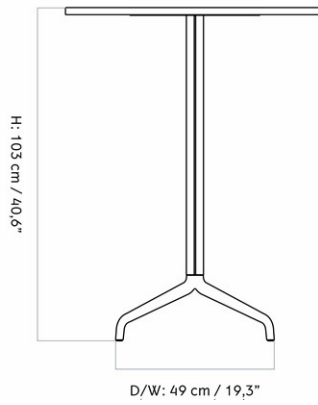

HARBOUR COLUMN BAR TABLE, STAR BASE, 70X60 CM / 28X24"
Designed by *Norm Architects*

MASTER SKU 9300008PIM
COLLI 1
DIMENSIONS H: 103 cm W: 70 cm
D: 60 cm

CARE INSTRUCTIONS

Discover our product care guide for comprehensive care instructions.

DESCRIPTION

[Download](#)
Find more information in the dedicated product fact sheet for this product.

HARBOUR COLUMN BAR TABLE, STAR BASE, Ø60 CM / 23.6"

Designed by *Norm Architects*

H: 103 cm / 40,8"

D/W: 49 cm / 19,3"

Ø: 60 cm / 23,6"

MASTER SKU
COLLI
DIMENSIONS

9300009PIM
1
H: 103 cm W: 60 cm
D: 60 cm
Ø: 60, cm

CARE INSTRUCTIONS

Discover our product care guide for comprehensive care instructions.

[Download](#)

DESCRIPTION

Find more information in the dedicated product fact sheet for this product.

HARBOUR COLUMN BAR TABLE, STAR BASE, Ø80 CM / 31.4"

Designed by *Norm Architects*

MASTER SKU
COLLI
DIMENSIONS

9300007PIM
1
H: 103 cm W: 80 cm
D: 80 cm
Ø: 80, cm