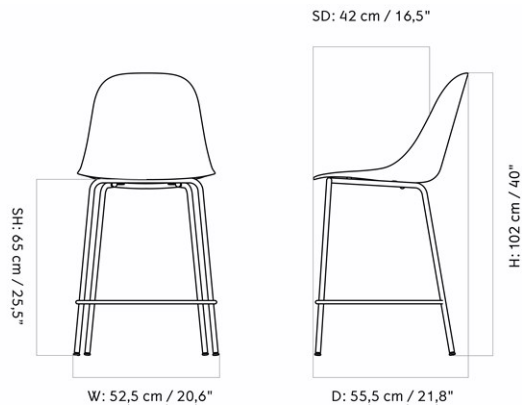

HARBOUR SIDE COUNTER CHAIR, PLASTIC SHELL

Designed by *Norm Architects*

| | |
|-----------------|---|
| MASTER SKU | 9290100PIM |
| PRODUCTION TIME | 2-6 WEEKS |
| COLLI | 1 |
| DIMENSIONS | H: 102 cm W: 52.5 cm D: 55.5 cm SH: 65 cm SD: 42 cm |