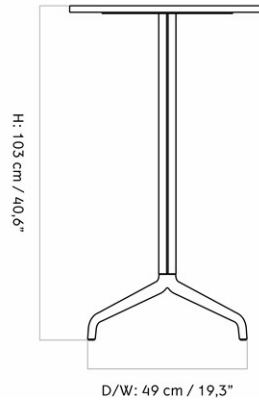

Ø: 60 cm / 23,6"

MASTER SKU
COLLI
DIMENSIONS

9300009PIM
1
H: 103 cm W: 60 cm
D: 60 cm
Ø: 60, cm

CARE INSTRUCTIONS

Discover our product care guide for comprehensive care instructions.

[Download](#)

DESCRIPTION

9306000PIM
1
H: 93 cm W: 60 cm
D: 60 cm
Ø: 60, cm

CARE INSTRUCTIONS

Discover our product care guide for comprehensive care instructions.

DESCRIPTION

[Download](#)
Find more information in the dedicated product fact sheet for this product.

CARE INSTRUCTIONS

Discover our product care guide for comprehensive care instructions.

DESCRIPTION

[Download](#)

Find more information in the dedicated product fact sheet for this product.

HARBOUR COLUMN COUNTER TABLE, STAR BASE, Ø60 CM / 23.6"
Designed by *Norm Architects*

MASTER SKU
COLLI
DIMENSIONS

9300010PIM
1
H: 93 cm W: 60 cm
D: 60 cm
Ø: 60, cm

CARE INSTRUCTIONS

Discover our product care guide for comprehensive care instructions.

DESCRIPTION

[Download](#)
Find more information in the dedicated product fact sheet for this product.