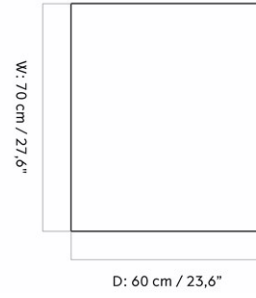

HARBOUR COLUMN BAR TABLE, ROUND BASE, 70X60 CM / 28X24"
Designed by *Norm Architects*

| | |
|-----------------|-------------------------------------|
| MASTER SKU | 9300006PIM |
| PRODUCTION TIME | 2 WEEKS |
| COLLI | 1 |
| DIMENSIONS | H: 103 cm W: 60 cm D: 70 cm |