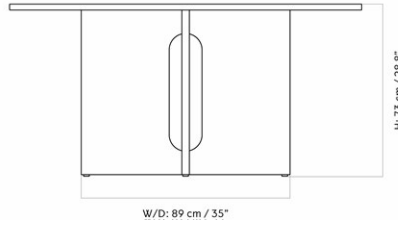

ANDROGYNE DINING TABLE ROUND, Ø150 CM / 59"

Designed by *Danielle Siggerud*

MASTER SKU
COLLI
DIMENSIONS

1183001PIM
1
H: 73 cm W: 150 cm
D: 150 cm
Ø: 150, cm

CARE INSTRUCTIONS

Discover our product care guide for comprehensive care instructions.