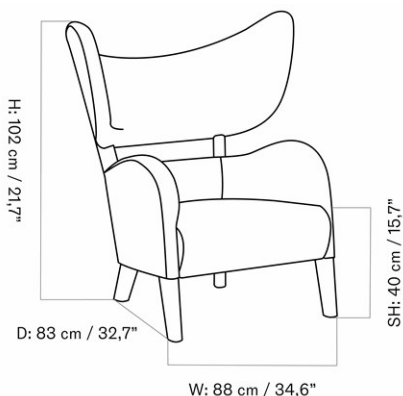

MY OWN CHAIR LOUNGE CHAIR, OAK BASE

Designed by *Flemming Lassen*

MASTER SKU	1500900PIM
PRODUCTION TIME	6 WEEKS
COLLI	1
DIMENSIONS	H: 102 cm W: 88 cm D: 83 cm SH: 40 cm SD: 48.5 cm AH: 58.5 cm

CARE INSTRUCTIONS	Discover our product care guide for comprehensive care instructions. Download
DESCRIPTION	Find more information in the dedicated product fact sheet for this product.

SPEC OPTIONS

MASTER SKU	VARIANT	PRODUCTION TIME	EXCL. VAT SEK
1500900PIM	Price Category - PC0T <i>Audo Bouclé, Audø</i>	6 WEEKS	40.396,00
1500900PIM	Price Category - PC1T <i>Barnum Bouclé, Audø / Champion, JAB / Illusion, Nevotex / Hot Madison, JAB / Maple, Kvadrat / Remix, Kvadrat / Re-wool, Kvadrat</i>	6 WEEKS	45.676,00
1500900PIM	Price Category - PC2T <i>Canvas 2, Kvadrat / Clay, Sahco, Kvadrat / Fiord, Kvadrat / Hallingdal 65, Kvadrat / Moss, Sahco, Kvadrat / Reflect, Kvadrat / Savanna, Kvadrat / Steelcut Trio 3, Kvadrat</i>	6 WEEKS	50.236,00
1500900PIM	Price Category - PC3T <i>Arctic, Jab / Safire, Sahco, Kvadrat / Vidar 4, Kvadrat / Zero, Sahco, Kvadrat</i>	6 WEEKS	53.036,00
1500900PIM	Price Category - PC4T <i>Grand Mohair, Danish Art Weaving / Lupo, Dedar</i>	6 WEEKS	58.316,00
1500900PIM	Price Category - PC1L <i>Dakar, Nevotex / Envy, Sørensen / Ultra, Sørensen</i>	6 WEEKS	68.956,00
1500900PIM	Price Category - PC2L <i>Dunes, Sørensen / Nuance, Sørensen</i>	6 WEEKS	85.996,00
1500900PIM	Price Category - PC3L <i>Sheepskin Curly, Skandilock</i>	6 WEEKS	85.996,00