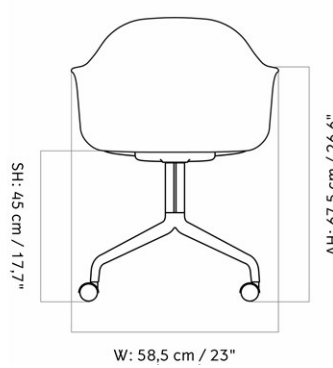

HARBOUR DINING CHAIR, STAR BASE W/CASTERS, PLASTIC SHELL
Designed by *Norm Architects*

MASTER SKU	9391001PIM
PRODUCTION TIME	2 WEEKS
COLLI	1
DIMENSIONS	H: 81 cm W: 58.5 cm
	D: 54.5 cm
	SH: 45 cm SD: 42 cm
	AH: 67.5 cm

CARE INSTRUCTIONS

Discover our product care guide for comprehensive care instructions.

[Download](#)

Find more information in the dedicated product fact sheet for this product.

DESCRIPTION

SPEC OPTIONS

MASTER SKU	VARIANT	PRODUCTION TIME	EXCL. VAT SEK
9391001PIM	Dependent On Selected Variant - Dependent On Selected Variant	2 WEEKS	7.356,00

QUICK SHIP

SKU	VARIANT	PRODUCTION TIME	EXCL. VAT SEK
9391000-0000ZZZZ	Black - Black, 9011	2 WEEKS	7.356,00
9391000-0001ZZZZ	Black - Burned red, 8015	2 WEEKS	7.356,00
9391000-0002ZZZZ	Black - Khaki, 1011	2 WEEKS	7.356,00
9391000-0003ZZZZ	Black - Light Grey, 9002	2 WEEKS	7.356,00
9391000-0004ZZZZ	Black - Olive, 7002	2 WEEKS	7.356,00
9391000-0005ZZZZ	Black - White, 9016	2 WEEKS	7.356,00
9391000-0200ZZZZ	Polished aluminium - Black, 9011	2 WEEKS	7.356,00
9391000-0201ZZZZ	Polished aluminium - Burned red, 8015	2 WEEKS	7.356,00
9391000-0202ZZZZ	Polished aluminium - Khaki, 1011	2 WEEKS	7.356,00
9391000-0203ZZZZ	Polished aluminium - Light Grey, 9002	2 WEEKS	7.356,00