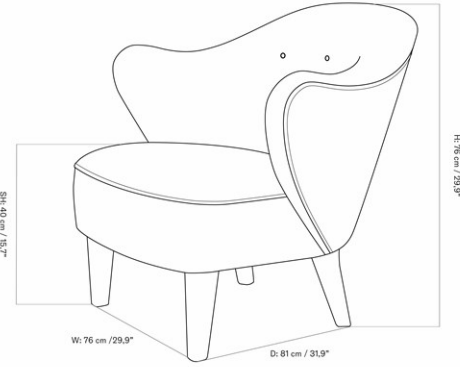

INGEBORG LOUNGE CHAIR SIGNATURE

Designed by *Flemming Lassen*

MASTER SKU
PRODUCTION TIME
COLLI

1501900PIM
6 WEEKS
1

CARE INSTRUCTIONS

Discover our product care guide for comprehensive care instructions.

[Download](#)

DESCRIPTION

Find more information in the dedicated product fact sheet for this product.