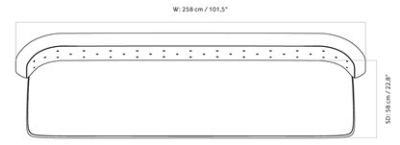

RADIOHUS SOFA, 3 SEATER, WALNUT BASE, W/DAKAR 0250 BUTTONS
Designed by *Vilhelm Lauritzen*

MASTER SKU	1222400PIM	CARE INSTRUCTIONS	Discover our product care guide for comprehensive care instructions.
PRODUCTION TIME	5 WEEKS		Download
COLLI	1		Find more information in the dedicated product fact sheet for this product.
DIMENSIONS	H: 86 cm D: 77 cm SH: 45 cm	W: 258 cm SD: 58 cm	
		DESCRIPTION	

SPEC OPTIONS

MASTER SKU	VARIANT	PRODUCTION TIME	EXCL. VAT SEK
1222400PIM	Price Category - PC0T <i>Audo Bouclé, Audo</i>	5 WEEKS	66.156,00
1222400PIM	Price Category - PC1T <i>Barnum Bouclé, Audo / Champion, JAB / Illusion, Nevotex / Hot Madison, JAB / Remix, Kvadrat / Re-wool, Kvadrat</i>	5 WEEKS	68.876,00
1222400PIM	Price Category - PC2T <i>Canvas 2, Kvadrat / Clay, Sahco, Kvadrat / Fiord, Kvadrat / Hallingdal 65, Kvadrat / Moss, Sahco, Kvadrat / Reflect, Kvadrat / Savanna, Kvadrat / Steelcut Trio 3, Kvadrat</i>	5 WEEKS	71.516,00
1222400PIM	Price Category - PC3T <i>Arctic, Jab / Safire, Sahco, Kvadrat / Vidar 4, Kvadrat / Zero, Sahco, Kvadrat</i>	5 WEEKS	74.236,00
1222400PIM	Price Category - PC4T <i>Grand Mohair, Danish Art Weaving / Lupo, Dedar</i>	5 WEEKS	76.956,00