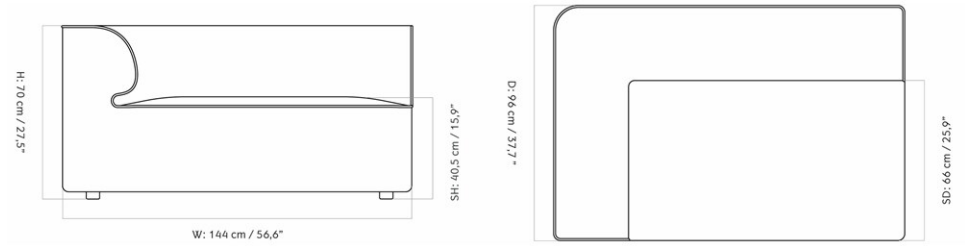

EAVE MODULAR SOFA 96, CORNER, 192

Designed by *Norm Architects*

MASTER SKU	9969200PIM	CARE INSTRUCTIONS	Discover our product care guide for comprehensive care instructions.
PRODUCTION TIME	7 WEEKS		Download
COLLI	1		Find more information in the dedicated product fact sheet for this product.
DIMENSIONS	H: 71 cm W: 192 cm D: 96 cm SH: 40.5 cm SD: 66 cm AH: 70 cm	DESCRIPTION	

SPEC OPTIONS

MASTER SKU	VARIANT	PRODUCTION TIME	EXCL. VAT SEK
9969200PIM	Price Category - PC0T <i>Audo Bouclé, Audø</i>	7 WEEKS	23.276,00
9969200PIM	Price Category - PC1T <i>Barnum Bouclé, Audø / Champion, JAB / Illusion, Nevotex / Hot Madison, JAB / Maple, Kvadrat / Remix, Kvadrat / Re-wool, Kvadrat</i>	7 WEEKS	25.596,00
9969200PIM	Price Category - PC2T <i>Canvas 2, Kvadrat / Clay, Sahco, Kvadrat / Fiord, Kvadrat / Hallingdal 65, Kvadrat / Moss, Sahco, Kvadrat / Reflect, Kvadrat / Savanna, Kvadrat / Steelcut Trio 3, Kvadrat</i>	7 WEEKS	28.156,00
9969200PIM	Price Category - PC3T <i>Arctic, Jab / Safire, Sahco, Kvadrat / Vidar 4, Kvadrat / Zero, Sahco, Kvadrat</i>	7 WEEKS	30.716,00
9969200PIM	Price Category - PC4T <i>Lupo, Dedar</i>	7 WEEKS	33.356,00