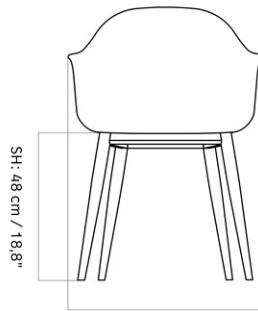

HARBOUR DINING CHAIR, OAK BASE, UPHOLSTERED SHELL

Designed by *Norm Architects*

W: 58,5 cm / 23"

SD: 42 cm / 16,5"

AH: 67,5 cm / 26,6"

H: 81 cm / 31,9"

D: 57,5 cm / 22,6"

| | |
|-----------------|--------------------------|
| MASTER SKU | 9352000PIM |
| PRODUCTION TIME | 5-17 WEEKS |
| COLLI | 1 |
| DIMENSIONS | H: 81 cm W: 58.5 cm |
| | D: 57.5 cm |
| | SH: 48 cm SD: 42 cm |
| | AH: 67.5 cm |