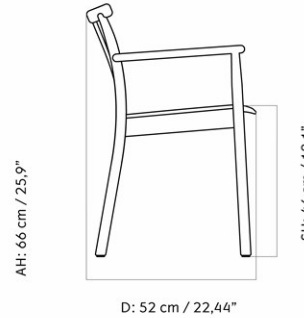

MERKUR DINING CHAIR W/ARMREST, BLACK OAK BASE AND BACK, UPHOLSTERED SEAT

Designed by *Skogstad & Wærnes*

MASTER SKU	1304000PIM	CARE INSTRUCTIONS	Discover our product care guide for comprehensive care instructions.
PRODUCTION TIME	7 WEEKS		Download
COLLI	1	DESCRIPTION	Find more information in the dedicated product fact sheet for this product.
DIMENSIONS	H: 78 cm D: 52 cm SH: 46 cm AH: 66 cm	W: 46 cm SD: 42 cm	

SPEC OPTIONS

MASTER SKU	VARIANT	PRODUCTION TIME	EXCL. VAT SEK
1304000PIM	Price Category - PC0T <i>Audo Bouclé, Audo</i>	7 WEEKS	7.676,00
1304000PIM	Price Category - PC1T <i>Barnum Bouclé, Audo / Champion, JAB / Illusion, Nevotex / Hot Madison, JAB / Maple, Kvadrat / Remix, Kvadrat / Re-wool, Kvadrat</i>	7 WEEKS	8.316,00
1304000PIM	Price Category - PC0L - NEW <i>Sierra, Camo</i>	7 WEEKS	8.716,00
1304000PIM	Price Category - PC2T <i>Canvas 2, Kvadrat / Clay, Sahco, Kvadrat / Fiord, Kvadrat / Hallingdal 65, Kvadrat / Moss, Sahco, Kvadrat / Reflect, Kvadrat / Savanna, Kvadrat / Steelcut Trio 3, Kvadrat</i>	7 WEEKS	8.956,00
1304000PIM	Price Category - PC1L <i>Dakar, Nevotex / Envy, Sørensen / Ultra, Sørensen</i>	7 WEEKS	9.196,00
1304000PIM	Price Category - PC3T <i>Arctic, Jab / Safire, Sahco, Kvadrat / Vidar 4, Kvadrat / Zero, Sahco, Kvadrat</i>	7 WEEKS	9.676,00
1304000PIM	Price Category - PC2L <i>Dunes, Sørensen / Nuance, Sørensen</i>	7 WEEKS	9.756,00
1304000PIM	Price Category - PC4T <i>Cabanon Soft, Designers Guild / Grand Mohair, Danish Art Weaving / Lupo, Dedar</i>	7 WEEKS	10.396,00