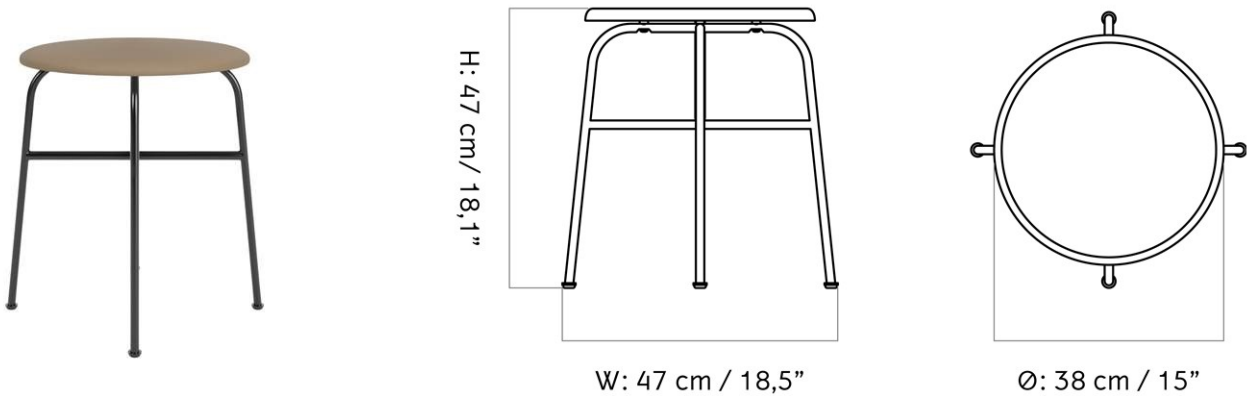

AFTERROOM STOOL, UPHOLSTERED SEAT

Designed by *Afterroom*

| | |
|-----------------|---|
| MASTER SKU | 8480000PIM |
| PRODUCTION TIME | 5 WEEKS |
| COLLI | 1 |
| DIMENSIONS | H: 47 cm Ø: 45.4, cm SH: 47 cm SD: 38 cm |