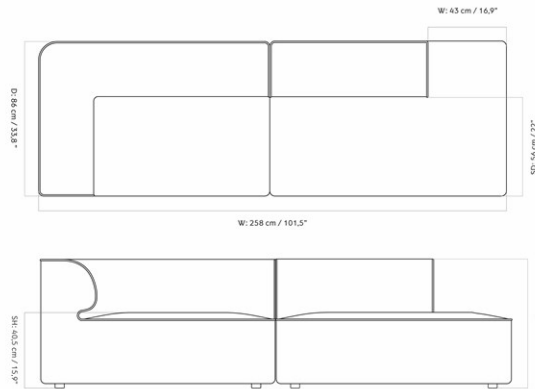

EAVE MODULAR SOFA 86, 2 SEATER, CONFIGURATION 3

Designed by *Norm Architects*

MASTER SKU	9986020PIM
PRODUCTION TIME	7 WEEKS
COLLI	1
DIMENSIONS	H: 71 cm W: 258 cm D: 86 cm SH: 40.5 cm SD: 56 cm AH: 70 cm

CARE INSTRUCTIONS

Discover our product care guide for comprehensive care instructions.

[Download](#)

DESCRIPTION

Find more information in the dedicated product fact sheet for this product.

SPEC OPTIONS

MASTER SKU	VARIANT	PRODUCTION TIME	EXCL. VAT SEK
9986020PIM	Price Category - PC0T <i>Audo Bouclé, Audø</i>	7 WEEKS	34.796,00
9986020PIM	Price Category - PC1T <i>Barnum Bouclé, Audø / Champion, JAB / Illusion, Nevotex / Hot Madison, JAB / Maple, Kvadrat / Remix, Kvadrat / Re-wool, Kvadrat</i>	7 WEEKS	39.276,00
9986020PIM	Price Category - PC2T <i>Canvas 2, Kvadrat / Clay, Sahco, Kvadrat / Fiord, Kvadrat / Hallingdal 65, Kvadrat / Moss, Sahco, Kvadrat / Reflect, Kvadrat / Savanna, Kvadrat / Steelcut Trio 3, Kvadrat</i>	7 WEEKS	44.476,00
9986020PIM	Price Category - PC3T <i>Arctic, Jab / Safire, Sahco, Kvadrat / Vidar 4, Kvadrat / Zero, Sahco, Kvadrat</i>	7 WEEKS	49.596,00
9986020PIM	Price Category - PC4T <i>Lupo, Dedar</i>	7 WEEKS	54.716,00