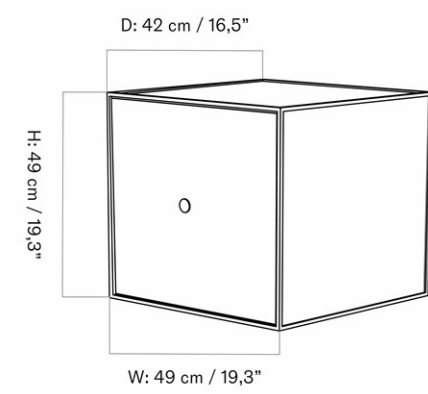

FRAME 49, W/ONE DOOR & ONE SHELF
Designed by *Mogens Lassen*

MASTER SKU	BL39011PIM
PRODUCTION TIME	2 WEEKS
COLLI	1
DIMENSIONS	H: 49 cm W: 49 cm D: 42 cm

CARE INSTRUCTIONS

Discover our product care guide for comprehensive care instructions.

[Download](#)

DESCRIPTION

Find more information in the dedicated product fact sheet for this product.