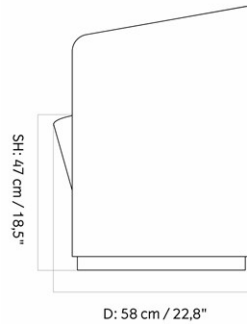

TEAROOM CLUB CHAIR

Designed by *Nick Ross Studio*

| | |
|-----------------|--|
| MASTER SKU | 9600000PIM |
| PRODUCTION TIME | 6 WEEKS |
| COLLI | 1 |
| DIMENSIONS | H: 78 cm W: 70 cm D: 58 cm SH: 47 cm SD: 49 cm |