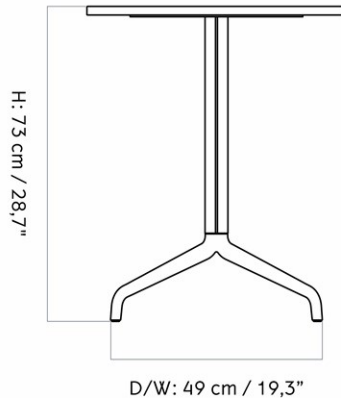

HARBOUR COLUMN DINING TABLE, STAR BASE, 60X70 CM

Designed by *Norm Architects*

H: 73 cm / 28,7"

D/W: 49 cm / 19,3"

W: 70 cm / 27,6"

D: 60 cm / 23,6"

MASTER SKU
COLLI
DIMENSIONS

9320007PIM
1
H: 73 cm W: 60 cm
D: 70 cm

HARBOUR COLUMN DINING TABLE, STAR BASE, Ø60 CM

Designed by *Norm Architects*

MASTER SKU
COLLI
DIMENSIONS

9320005PIM
1
H: 73 cm W: 60 cm
D: 60 cm
Ø: 60, cm

CARE INSTRUCTIONS

Discover our product care guide for comprehensive care instructions.