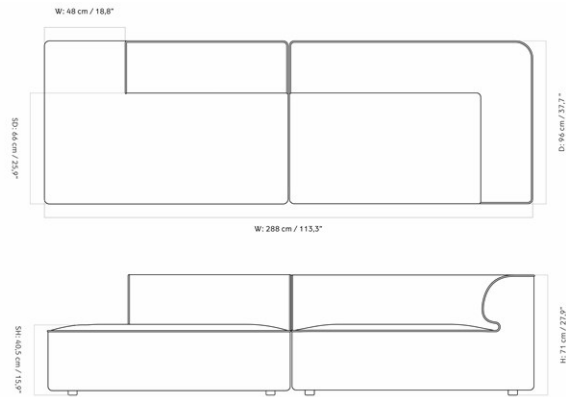

EAVE MODULAR SOFA 96, 2 SEATER, CONFIGURATION 4

Designed by *Norm Architects*

MASTER SKU	9987320PIM
PRODUCTION TIME	7 WEEKS
COLLI	1
DIMENSIONS	H: 71 cm W: 288 cm D: 96 cm SH: 40.5 cm SD: 66 cm AH: 70 cm

CARE INSTRUCTIONS

Discover our product care guide for comprehensive care instructions.

[Download](#)

Find more information in the dedicated product fact sheet for this product.

DESCRIPTION

SPEC OPTIONS

MASTER SKU	VARIANT	PRODUCTION TIME	EXCL. VAT SEK
9987320PIM	Price Category - PC0T <i>Audo Bouclé, Audø</i>	7 WEEKS	39.676,00
9987320PIM	Price Category - PC1T <i>Barnum Bouclé, Audø / Champion, JAB / Illusion, Nevotex / Hot Madison, JAB / Maple, Kvadrat / Remix, Kvadrat / Re-wool, Kvadrat</i>	7 WEEKS	44.236,00
9987320PIM	Price Category - PC2T <i>Canvas 2, Kvadrat / Clay, Sahco, Kvadrat / Fiord, Kvadrat / Hallingdal 65, Kvadrat / Moss, Sahco, Kvadrat / Reflect, Kvadrat / Savanna, Kvadrat / Steelcut Trio 3, Kvadrat</i>	7 WEEKS	49.356,00
9987320PIM	Price Category - PC3T <i>Arctic, Jab / Safire, Sahco, Kvadrat / Vidar 4, Kvadrat / Zero, Sahco, Kvadrat</i>	7 WEEKS	54.476,00
9987320PIM	Price Category - PC4T <i>Lupo, Dedar</i>	7 WEEKS	59.676,00