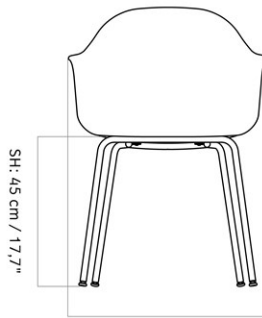

HARBOUR DINING CHAIR, STEEL BASE, PLASTIC SHELL

Designed by *Norm Architects*

W: 58,5 cm / 23"

SD: 42 cm / 16,5"

AH: 67,5 cm / 26,6"

H: 81 cm / 31,9"

D: 55,5 cm / 21,9"

| | |
|-----------------|--------------------------|
| MASTER SKU | 9340539PIM |
| PRODUCTION TIME | 2 WEEKS |
| COLLI | 1 |
| DIMENSIONS | H: 81 cm W: 58.5 cm |
| | D: 55.5 cm |
| | SH: 45 cm SD: 42 cm |
| | AH: 67.5 cm |