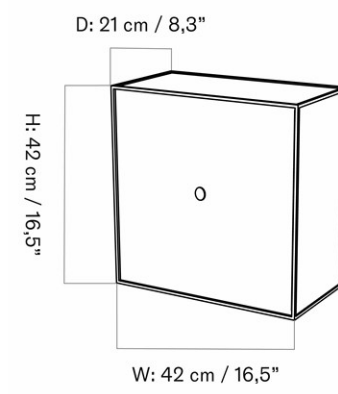

FRAME 42 W/DOOR
Designed by *Mogens Lassen*

MASTER SKU	BL39009PIM
PRODUCTION TIME	2 WEEKS
COLLI	1
DIMENSIONS	H: 42 cm W: 42 cm D: 21 cm

CARE INSTRUCTIONS

Discover our product care guide for comprehensive care instructions.

[Download](#)

DESCRIPTION

Find more information in the dedicated product fact sheet for this product.