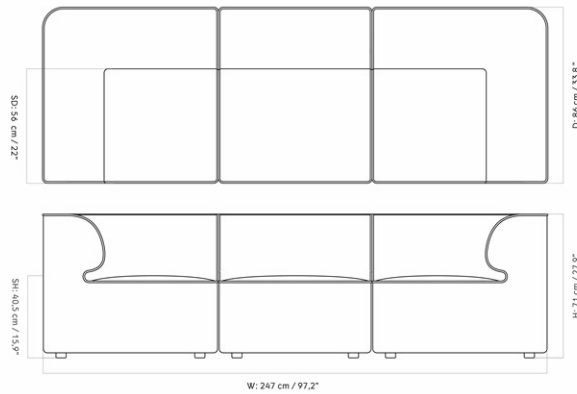

EAVE MODULAR SOFA 86, 3 SEATER, CONFIGURATION 2

Designed by *Norm Architects*

MASTER SKU	9976000PIM
PRODUCTION TIME	7 WEEKS
COLLI	1
DIMENSIONS	H: 71 cm W: 247 cm D: 86 cm SH: 40.5 cm SD: 56 cm AH: 70 cm

CARE INSTRUCTIONS

Discover our product care guide for comprehensive care instructions.

[Download](#)

Find more information in the dedicated product fact sheet for this product.

DESCRIPTION

SPEC OPTIONS

MASTER SKU	VARIANT	PRODUCTION TIME	EXCL. VAT SEK
9976000PIM	Price Category - PC0T <i>Audo Bouclé, Audø</i>	7 WEEKS	45.916,00
9976000PIM	Price Category - PC1T <i>Barnum Bouclé, Audø / Champion, JAB / Illusion, Nevotex / Hot Madison, JAB / Maple, Kvadrat / Remix, Kvadrat / Re-wool, Kvadrat</i>	7 WEEKS	47.676,00
9976000PIM	Price Category - PC2T <i>Canvas 2, Kvadrat / Clay, Sahco, Kvadrat / Fiord, Kvadrat / Hallingdal 65, Kvadrat / Moss, Sahco, Kvadrat / Reflect, Kvadrat / Savanna, Kvadrat / Steelcut Trio 3, Kvadrat</i>	7 WEEKS	59.916,00
9976000PIM	Price Category - PC3T <i>Arctic, Jab / Safire, Sahco, Kvadrat / Vidar 4, Kvadrat / Zero, Sahco, Kvadrat</i>	7 WEEKS	66.396,00
9976000PIM	Price Category - PC4T <i>Lupo, Dedar</i>	7 WEEKS	72.476,00