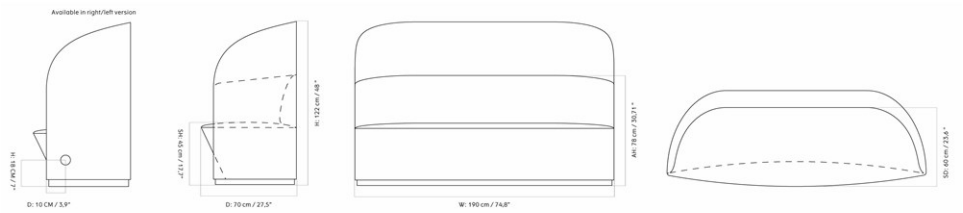

TEAROOM SOFA, HIGH BACK, W/POWER OUTLET

Designed by *Nick Ross*

MASTER SKU	9607200PIM	CARE INSTRUCTIONS	Discover our product care guide for comprehensive care instructions.
PRODUCTION TIME	6 WEEKS		Download
COLLI	1		Find more information in the dedicated product fact sheet for this product.
DIMENSIONS	H: 122 cm D: 70 cm SH: 45 cm AH: 78 cm	W: 190 cm SD: 60 cm	DESCRIPTION

SPEC OPTIONS

MASTER SKU	VARIANT	PRODUCTION TIME	EXCL. VAT SEK
9607200PIM	Price Category - PC0T <i>Audo Bouclé, Audó</i>	6 WEEKS	40.796,00
9607200PIM	Price Category - PC1T <i>Barnum Bouclé, Audó / Champion, JAB / Illusion, Nevotex / Hot Madison, JAB / Maple, Kvadrat / Remix, Kvadrat / Re-wool, Kvadrat</i>	6 WEEKS	46.396,00
9607200PIM	Price Category - PC2T <i>Canvas 2, Kvadrat / Clay, Sahco, Kvadrat / Fiord, Kvadrat / Hallingdal 65, Kvadrat / Moss, Sahco, Kvadrat / Reflect, Kvadrat / Savanna, Kvadrat / Steelcut Trio 3, Kvadrat</i>	6 WEEKS	52.156,00
9607200PIM	Price Category - PC3T <i>Arctic, Jab / Safire, Sahco, Kvadrat / Vidar 4, Kvadrat / Zero, Sahco, Kvadrat</i>	6 WEEKS	57.916,00
9607200PIM	Price Category - PC4T <i>Grand Mohair, Danish Art Weaving / Lupo, Dedar</i>	6 WEEKS	62.076,00