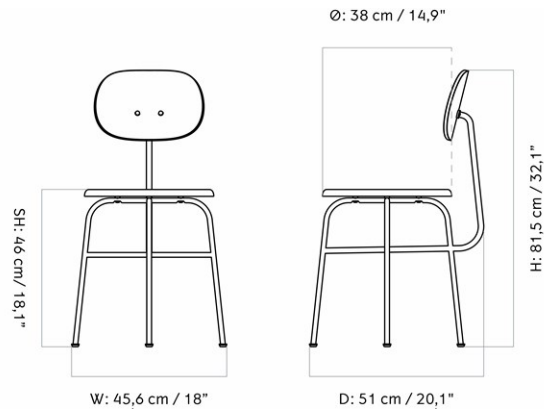

AFTERROOM DINING CHAIR PLUS, BLACK BASE, VENEER SEAT AND BACK

Designed by *Afteroom*

MASTER SKU	8482039PIM	
PRODUCTION TIME	6 WEEKS	
COLLI	1	
DIMENSIONS	H: 81 cm	W: 45 cm
	D: 50 cm	
	SH: 45 cm	SD: 34 cm

CARE INSTRUCTIONS

Discover our product care guide for comprehensive care instructions.

[Download](#)

DESCRIPTION

Find more information in the dedicated product fact sheet for this product.

QUICK SHIP

SKU	VARIANT	PRODUCTION TIME	EXCL. VAT SEK
8482539	Black - NEW	6 WEEKS	3.916,00
8482039	Natural Oak - NEW	6 WEEKS	3.916,00
8482849	Dark Stained Oak - NEW	6 WEEKS	3.996,00