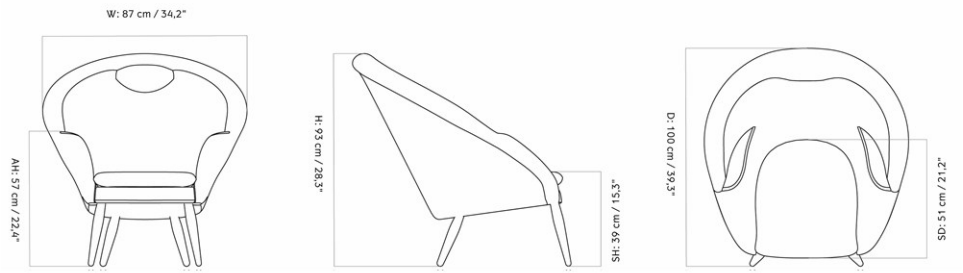

ODA LOUNGE CHAIR, NATURAL OAK BASE

Designed by *Arnold Madsen*

MASTER SKU	1212000PIM
PRODUCTION TIME	6 WEEKS
COLLI	1
DIMENSIONS	H: 93 cm W: 87 cm D: 100 cm SH: 39 cm SD: 54 cm AH: 57 cm

CARE INSTRUCTIONS

Discover our product care guide for comprehensive care instructions.

[Download](#)

DESCRIPTION

Find more information in the dedicated product fact sheet for this product.

SPEC OPTIONS

MASTER SKU	VARIANT	PRODUCTION TIME	EXCL. VAT SEK
1212000PIM	Price Category - PC0T	6 WEEKS	36.636,00
1212000PIM	Price Category - PC1T	6 WEEKS	38.556,00
1212000PIM	Price Category - PC2T <i>Hallingdal 65, Kvadrat / Moss, Sahco, Kvadrat / Savanna, Kvadrat</i>	6 WEEKS	40.556,00
1212000PIM	Price Category - PC3T <i>Arctic, Jab / Safire, Sahco, Kvadrat / Vidar 4, Kvadrat / Zero, Sahco, Kvadrat</i>	6 WEEKS	42.396,00
1212000PIM	Price Category - PC4T <i>Lupo, Dedar</i>	6 WEEKS	44.956,00