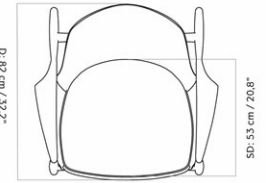

THE SEAL LOUNGE CHAIR, WALNUT BASE, HIGH BACK
Designed by *Ib Kofod-Larsen Design*

MASTER SKU	1224000PIM	CARE INSTRUCTIONS	Discover our product care guide for comprehensive care instructions.
PRODUCTION TIME	6 WEEKS		Download
COLLI	1	DESCRIPTION	Find more information in the dedicated product fact sheet for this product.
DIMENSIONS	H: 92 cm W: 80 cm D: 82 cm SH: 40 cm SD: 53 cm AH: 61 cm		

SPEC OPTIONS

MASTER SKU	VARIANT	PRODUCTION TIME	EXCL. VAT SEK
1224000PIM	Price Category - PC0T <i>Audo Bouclé, Audø</i>	6 WEEKS	50.716,00
1224000PIM	Price Category - PC1T <i>Barnum Bouclé, Audø / Champion, JAB / Illusion, Nevotex / Hot Madison, JAB / Remix, Kvadrat / Re-wool, Kvadrat</i>	6 WEEKS	52.556,00
1224000PIM	Price Category - PC2T <i>Canvas 2, Kvadrat / Clay, Sahco, Kvadrat / Fiord, Kvadrat / Hallingdal 65, Kvadrat / Moss, Sahco, Kvadrat / Reflect, Kvadrat / Savanna, Kvadrat / Steelcut Trio 3, Kvadrat</i>	6 WEEKS	54.636,00
1224000PIM	Price Category - PC3T <i>Arctic, Jab / Safire, Sahco, Kvadrat / Vidar 4, Kvadrat / Zero, Sahco, Kvadrat</i>	6 WEEKS	56.716,00
1224000PIM	Price Category - PC1L <i>Dakar, Nevotex / Envy, Sørensen / Ultra, Sørensen</i>	6 WEEKS	57.916,00
1224000PIM	Price Category - PC4T <i>Grand Mohair, Danish Art Weaving / Lupo, Dedar</i>	6 WEEKS	59.436,00
1224000PIM	Price Category - PC2L <i>Dunes, Sørensen / Nuance, Sørensen</i>	6 WEEKS	59.996,00
1224000PIM	Price Category - PC3L	6 WEEKS	62.076,00
1224000PIM	Price Category - PC4L	6 WEEKS	64.796,00