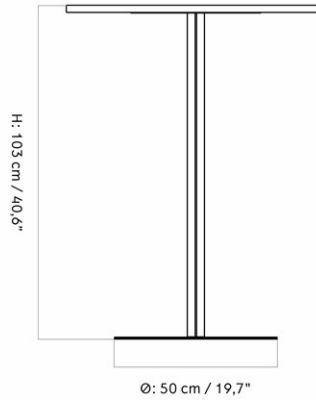

HARBOUR COLUMN BAR TABLE, ROUND BASE, 70X60 CM / 28X24"
Designed by *Norm Architects*

| | |
|-----------------|-------------------------------------|
| MASTER SKU | 9300006PIM |
| PRODUCTION TIME | 2 WEEKS |
| COLLI | 1 |
| DIMENSIONS | H: 103 cm W: 60 cm D: 70 cm |

CARE INSTRUCTIONS

Discover our product care guide for comprehensive care instructions.

[Download](#)

DESCRIPTION

Find more information in the dedicated product fact sheet for this product.

HARBOUR COLUMN BAR TABLE, ROUND BASE, Ø80 CM / 31.4"
Designed by *Norm Architects*