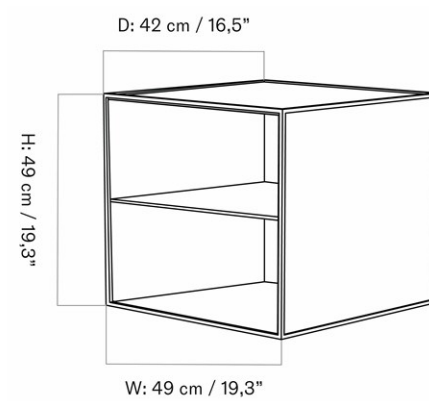

FRAME 49

Designed by *Mogens Lassen*

MASTER SKU
PRODUCTION TIME
COLLI
DIMENSIONS

BL39010PIM
2 WEEKS
1
H: 49 cm   W: 49 cm
D: 42 cm

CARE INSTRUCTIONS

Discover our product care guide for comprehensive care instructions.

[Download](#)

DESCRIPTION

Find more information in the dedicated product fact sheet for this product.