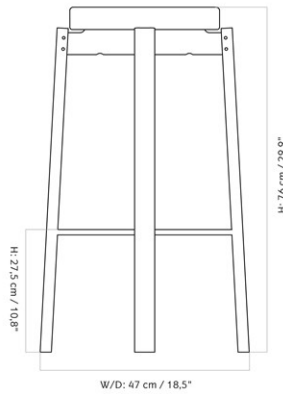

PASSAGE BAR STOOL, WALNUT BASE, UPHOLSTERED SEAT, STEEL RING

Designed by *Kroeyer-Saetter-Lassen*

MASTER SKU	1513400PIM
PRODUCTION TIME	5-8 WEEKS
COLLI	1
DIMENSIONS	H: 76 cm W: 47 cm D: 47 cm SH: 76 cm SD: 33.5 cm

CARE INSTRUCTIONS

Discover our product care guide for comprehensive care instructions.

[Download](#)

Find more information in the dedicated product fact sheet for this product.

DESCRIPTION

SPEC OPTIONS

MASTER SKU	VARIANT	PRODUCTION TIME	EXCL. VAT SEK
1513400PIM	Price Category - PC0L - NEW <i>Sierra, Camo</i>	8 WEEKS	8.236,00
1513400PIM	Price Category - PC0T - NEW <i>Audo Bouclé, Audo</i>	8 WEEKS	8.236,00
1513400PIM	Price Category - PC1T - NEW <i>Barnum Bouclé, Audo / Champion, JAB / Illusion, Nevotex / Hot Madison, JAB / Maple, Kvadrat / Remix, Kvadrat / Re-wool, Kvadrat</i>	8 WEEKS	8.956,00
1513400PIM	Price Category - PC1L - NEW <i>Dakar, Nevotex / Envy, Sørensen / Ultra, Sørensen</i>	8 WEEKS	9.196,00
1513400PIM	Price Category - PC2T - NEW <i>Canvas 2, Kvadrat / Clay, Sahco, Kvadrat / Fiord, Kvadrat / Hallingdal 65, Kvadrat / Moss, Sahco, Kvadrat / Reflect, Kvadrat / Savanna, Kvadrat / Steelcut Trio 3, Kvadrat</i>	8 WEEKS	9.516,00
1513400PIM	Price Category - PC2L - NEW <i>Dunes, Sørensen / Nuance, Sørensen</i>	8 WEEKS	10.156,00
1513400PIM	Price Category - PC3T - NEW <i>Arctic, Jab / Safire, Sahco, Kvadrat / Vidar 4, Kvadrat / Zero, Sahco, Kvadrat</i>	8 WEEKS	10.396,00
1513400PIM	Price Category - PC3L - NEW	8 WEEKS	10.876,00