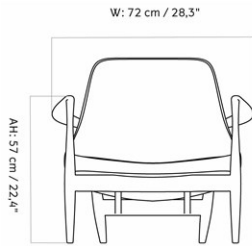

ELIZABETH LOUNGE CHAIR, NATURAL OAK BASE

Designed by *Ib Kofod-Larsen Design*

MASTER SKU	1207000PIM	CARE INSTRUCTIONS	Discover our product care guide for comprehensive care instructions.
PRODUCTION TIME	6 WEEKS		Download
COLLI	1	DESCRIPTION	Find more information in the dedicated product fact sheet for this product.
DIMENSIONS	H: 72 cm W: 72 cm D: 77 cm SH: 37 cm SD: 51 cm AH: 57 cm		

SPEC OPTIONS

MASTER SKU	VARIANT	PRODUCTION TIME	EXCL. VAT SEK
1207000PIM	Price Category - PC0T <i>Audo Bouclé, Audø</i>	6 WEEKS	43.116,00
1207000PIM	Price Category - PC1T <i>Barnum Bouclé, Audø / Champion, JAB / Illusion, Nevotex / Hot Madison, JAB / Remix, Kvadrat / Re-wool, Kvadrat</i>	6 WEEKS	44.956,00
1207000PIM	Price Category - PC2T <i>Canvas 2, Kvadrat / Clay, Sahco, Kvadrat / Fiord, Kvadrat / Hallingdal 65, Kvadrat / Moss, Sahco, Kvadrat / Reflect, Kvadrat / Savanna, Kvadrat / Steelcut Trio 3, Kvadrat</i>	6 WEEKS	46.956,00
1207000PIM	Price Category - PC3T <i>Arctic, Jab / Safire, Sahco, Kvadrat / Vidar 4, Kvadrat / Zero, Sahco, Kvadrat</i>	6 WEEKS	48.876,00
1207000PIM	Price Category - PC1L <i>Dakar, Nevotex / Envy, Sørensen / Ultra, Sørensen</i>	6 WEEKS	51.436,00
1207000PIM	Price Category - PC4T <i>Grand Mohair, Danish Art Weaving / Lupo, Dedar</i>	6 WEEKS	51.436,00
1207000PIM	Price Category - PC2L <i>Dunes, Sørensen / Nuance, Sørensen</i>	6 WEEKS	53.996,00
1207000PIM	Price Category - PC3L	6 WEEKS	56.636,00
1207000PIM	Price Category - PC4L	6 WEEKS	59.196,00