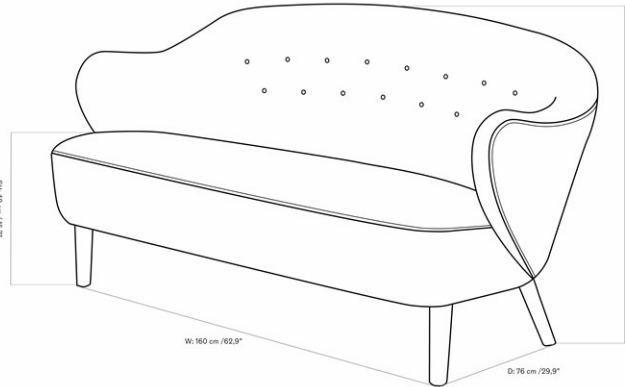

INGEBORG SOFA

Designed by *Flemming Lassen*

MASTER SKU	1500500PIM	CARE INSTRUCTIONS	Discover our product care guide for comprehensive care instructions.
PRODUCTION TIME	1-6 WEEKS		
COLLI	1		Download
DIMENSIONS	H: 79 cm W: 160 cm D: 76 cm SH: 43 cm SD: 50 cm AH: 62 cm	DESCRIPTION	Find more information in the dedicated product fact sheet for this product.

STOCK OPTION

SKU	VARIANT	EXCL. VAT SEK
1500507-040E02ZZ	Dark Stained Oak - Sheepskin - Moonlight	69.596,00
1500507-040J02ZZ	Dark Stained Oak - Sheepskin - Sahara	69.596,00

SPEC OPTIONS

MASTER SKU	VARIANT	PRODUCTION TIME	EXCL. VAT SEK
1500500PIM	Price Category - PC0T <i>Audo Bouclé, Audo</i>	6 WEEKS	39.116,00
1500500PIM	Price Category - PC1T <i>Barnum Bouclé, Audo / Champion, JAB / Illusion, Nevotex / Hot Madison, JAB / Maple, Kvadrat / Remix, Kvadrat / Re-wool, Kvadrat</i>	6 WEEKS	44.316,00
1500500PIM	Price Category - PC2T <i>Canvas 2, Kvadrat / Clay, Sahco, Kvadrat / Fiord, Kvadrat / Hallingdal 65, Kvadrat / Moss, Sahco, Kvadrat / Reflect, Kvadrat / Savanna, Kvadrat / Steelcut Trio 3, Kvadrat</i>	6 WEEKS	49.036,00
1500500PIM	Price Category - PC3T <i>Arctic, Jab / Safire, Sahco, Kvadrat / Vidar 4, Kvadrat / Zero, Sahco, Kvadrat</i>	6 WEEKS	54.236,00
1500500PIM	Price Category - PC1L <i>Dakar, Nevotex / Envy, Sørensen / Ultra, Sørensen</i>	6 WEEKS	55.756,00