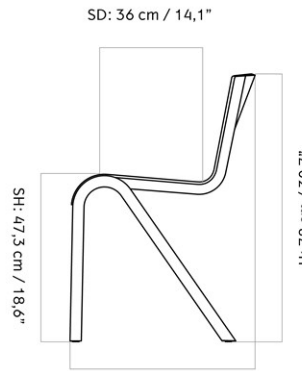

READY DINING CHAIR, OAK BASE, OAK SEAT AND BACK

Designed by *Matias Møllenbach & Nick Rasmussen*

W: 47,5 cm / 18,7"

SH: 47,3 cm / 18,6"

SD: 36 cm / 14,1"

H: 78 cm / 30,7"

D: 50 cm / 19,7"

SW: 41,5 cm / 16,4"