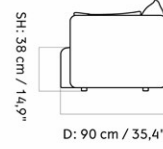

OFFSET LOOSE COVER FOR 3- SEATER

Designed by *Norm Architects*

MASTER SKU
PRODUCTION TIME
COLLI
DIMENSIONS

9852012PIM
6 WEEKS
1
H: 59 cm
D: 90 cm
SH: 38 cm
W: 228 cm

CARE INSTRUCTIONS
DESCRIPTION

Discover our product care guide for comprehensive care instructions.
[Download](#)
Find more information in the dedicated product fact sheet for this product.