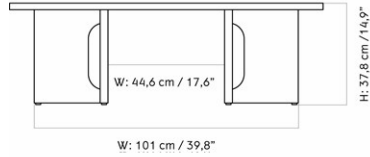

ANDROGYNE LOUNGE TABLE

Designed by *Danielle Siggerud*

MASTER SKU
COLLI
DIMENSIONS

1184800PIM
1
H: 37.8 cm   W: 120 cm
D: 45 cm

CARE INSTRUCTIONS

Discover our product care guide for comprehensive care instructions.

[Download](#)

Find more information in the dedicated product fact sheet for this product.

DESCRIPTION

STOCK OPTION

SKU	VARIANT	EXCL. VAT SEK
1184819	Dark Stained Oak Base - Kunis Breccia Sand	11.592,00
1184019	Natural Oak Base - Kunis Breccia Sand	11.592,00
1184869	Walnut Base - Kunis Breccia Stone	14.072,00
1189819	Dark Stained Oak Base - Calacatta Viola	16.872,00
1189019	Natural Oak Base - Calacatta Viola	16.872,00
1189869	Walnut Base - Calacatta Viola	19.352,00