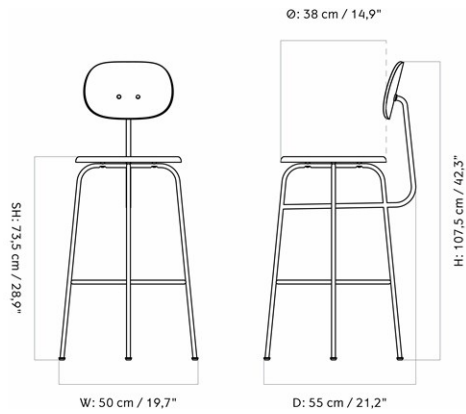

AFTERROOM BAR CHAIR PLUS, BLACK BASE, VENEER SEAT AND BACK
 Designed by *Afteroom*

| | |
|-----------------|--------------------------|
| MASTER SKU | 8486039PIM |
| PRODUCTION TIME | 6 WEEKS |
| COLLI | 1 |
| DIMENSIONS | H: 106 cm W: 50 cm |
| | D: 55 cm |
| | SH: 72 cm SD: 34 cm |