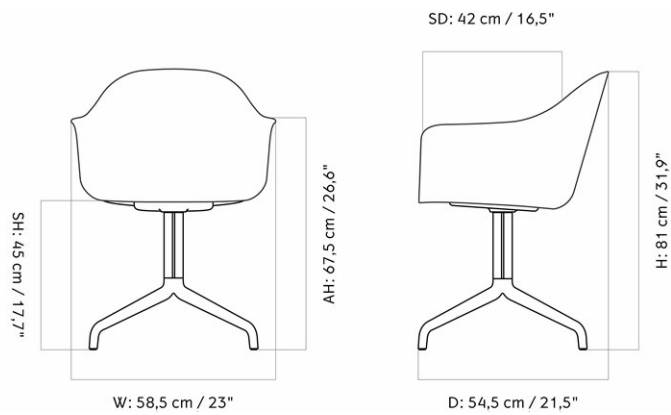

HARBOUR DINING CHAIR, STAR BASE W/SWIVEL, PLASTIC SHELL

Designed by *Norm Architects*

| | |
|-----------------|--------------------------|
| MASTER SKU | 9370000PIM |
| PRODUCTION TIME | 2 WEEKS |
| COLLI | 1 |
| DIMENSIONS | H: 81 cm W: 58.5 cm |
| | D: 54.5 cm |
| | SH: 45 cm SD: 42 cm |
| | AH: 67.5 cm |