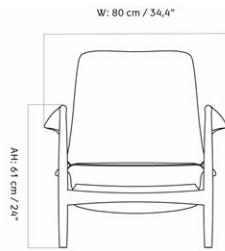

THE SEAL LOUNGE CHAIR, NATURAL OAK BASE, HIGH BACK
 Designed by *Ib Kofod-Larsen Design*

| | | | |
|-----------------|---|-------------------|---|
| MASTER SKU | 1223000PIM | CARE INSTRUCTIONS | Discover our product care guide for comprehensive care instructions. |
| PRODUCTION TIME | 6 WEEKS | | |
| COLLI | 1 | | Download |
| DIMENSIONS | H: 92 cm W: 80 cm D: 82 cm SH: 40 cm SD: 53 cm AH: 61 cm | DESCRIPTION | Find more information in the dedicated product fact sheet for this product. |