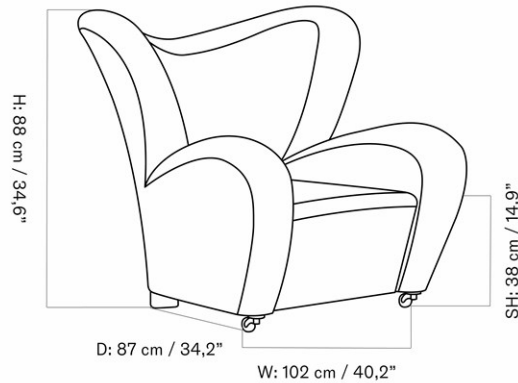

THE TIRED MAN LOUNGE CHAIR, OAK BASE

Designed by *Flemming Lassen*

MASTER SKU	1500000PIM
PRODUCTION TIME	6 WEEKS
COLLI	1
DIMENSIONS	H: 88 cm W: 102 cm D: 87 cm SH: 38 cm SD: 55 cm AH: 53.5 cm

CARE INSTRUCTIONS

Discover our product care guide for comprehensive care instructions.

[Download](#)

Find more information in the dedicated product fact sheet for this product.

DESCRIPTION

SPEC OPTIONS

MASTER SKU	VARIANT	PRODUCTION TIME	EXCL. VAT SEK
1500000PIM	Price Category - PC0T <i>Audo Bouclé, Audø</i>	6 WEEKS	47.036,00
1500000PIM	Price Category - PC1T <i>Barnum Bouclé, Audø / Champion, JAB / Illusion, Nevotex / Hot Madison, JAB / Maple, Kvadrat / Remix, Kvadrat / Re-wool, Kvadrat</i>	6 WEEKS	53.036,00
1500000PIM	Price Category - PC2T <i>Canvas 2, Kvadrat / Clay, Sahco, Kvadrat / Fiord, Kvadrat / Hallingdal 65, Kvadrat / Moss, Sahco, Kvadrat / Reflect, Kvadrat / Savanna, Kvadrat / Steelcut Trio 3, Kvadrat</i>	6 WEEKS	58.796,00
1500000PIM	Price Category - PC3T <i>Arctic, Jab / Safire, Sahco, Kvadrat / Vidar 4, Kvadrat / Zero, Sahco, Kvadrat</i>	6 WEEKS	64.716,00
1500000PIM	Price Category - PC1L <i>Dakar, Nevotex / Envy, Sørensen / Ultra, Sørensen</i>	6 WEEKS	67.036,00
1500000PIM	Price Category - PC4T <i>Grand Mohair, Danish Art Weaving / Lupo, Dedar</i>	6 WEEKS	70.476,00
1500000PIM	Price Category - PC2L <i>Dunes, Sørensen / Nuance, Sørensen</i>	6 WEEKS	75.356,00
1500000PIM	Price Category - PC3L <i>Sheepskin Curly, Skandilock</i>	6 WEEKS	83.516,00