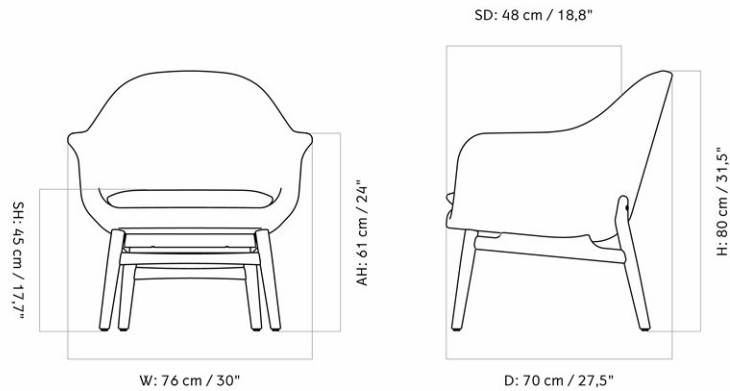

EXCL. VAT SEK

Tearoom Chair Collection

1.356,00

HARBOUR LOUNGE CHAIR, OAK BASE

Designed by *Norm Architects*

| | |
|-----------------|---|
| MASTER SKU | 9255100PIM |
| PRODUCTION TIME | 5-24 WEEKS |
| COLLI | 1 |
| DIMENSIONS | H: 80 cm W: 76 cm D: 70 cm SH: 45 cm SD: 48 cm AH: 61 cm |