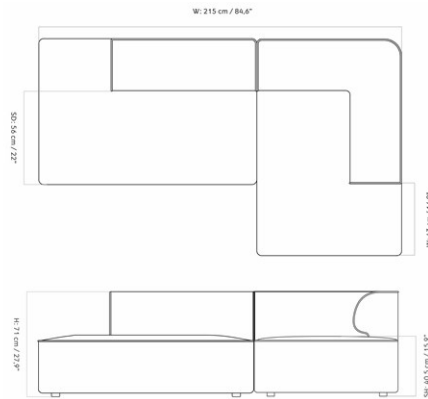

EAVE MODULAR SOFA 86, 2 SEATER, CONFIGURATION 8

Designed by *Norm Architects*

MASTER SKU	9986520PIM
PRODUCTION TIME	7 WEEKS
COLLI	1
DIMENSIONS	H: 71 cm W: 215 cm D: 129 cm SH: 40.5 cm SD: 56 cm AH: 70 cm

CARE INSTRUCTIONS

Discover our product care guide for comprehensive care instructions.

[Download](#)

DESCRIPTION

Find more information in the dedicated product fact sheet for this product.

SPEC OPTIONS

MASTER SKU	VARIANT	PRODUCTION TIME	EXCL. VAT SEK
9986520PIM	Price Category - PC0T <i>Audo Bouclé, Audø</i>	7 WEEKS	33.596,00
9986520PIM	Price Category - PC1T <i>Barnum Bouclé, Audø / Champion, JAB / Illusion, Nevotex / Hot Madison, JAB / Maple, Kvadrat / Remix, Kvadrat / Re-wool, Kvadrat</i>	7 WEEKS	37.996,00
9986520PIM	Price Category - PC2T <i>Canvas 2, Kvadrat / Clay, Sahco, Kvadrat / Fiord, Kvadrat / Hallingdal 65, Kvadrat / Moss, Sahco, Kvadrat / Reflect, Kvadrat / Savanna, Kvadrat / Steelcut Trio 3, Kvadrat</i>	7 WEEKS	43.116,00
9986520PIM	Price Category - PC3T <i>Arctic, Jab / Safire, Sahco, Kvadrat / Vidar 4, Kvadrat / Zero, Sahco, Kvadrat</i>	7 WEEKS	48.236,00
9986520PIM	Price Category - PC4T <i>Lupo, Dedar</i>	7 WEEKS	53.436,00