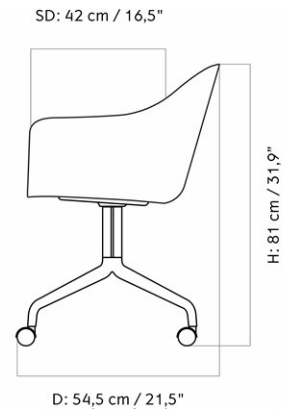

HARBOUR DINING CHAIR, STAR BASE W/CASTERS, PLASTIC SHELL
Designed by *Norm Architects*

MASTER SKU	9391001PIM
PRODUCTION TIME	2 WEEKS
COLLI	1
DIMENSIONS	H: 81 cm W: 58.5 cm
	D: 54.5 cm
	SH: 45 cm SD: 42 cm
	AH: 67.5 cm

CARE INSTRUCTIONS

Discover our product care guide for comprehensive care instructions.

[Download](#)

Find more information in the dedicated product fact sheet for this product.

DESCRIPTION

SPEC OPTIONS

MASTER SKU	VARIANT	PRODUCTION TIME	EXCL. VAT SEK
9391001PIM	Dependent On Selected Variant - Dependent On Selected Variant	2 WEEKS	7.356,00

QUICK SHIP

SKU	VARIANT	PRODUCTION TIME	EXCL. VAT SEK
9391000-0000ZZZZ	Black - Black, 9011	2 WEEKS	7.356,00
9391000-0001ZZZZ	Black - Burned red, 8015	2 WEEKS	7.356,00
9391000-0002ZZZZ	Black - Khaki, 1011	2 WEEKS	7.356,00
9391000-0003ZZZZ	Black - Light Grey, 9002	2 WEEKS	7.356,00
9391000-0004ZZZZ	Black - Olive, 7002	2 WEEKS	7.356,00
9391000-0005ZZZZ	Black - White, 9016	2 WEEKS	7.356,00
9391000-0200ZZZZ	Polished aluminium - Black, 9011	2 WEEKS	7.356,00
9391000-0201ZZZZ	Polished aluminium - Burned red, 8015	2 WEEKS	7.356,00
9391000-0202ZZZZ	Polished aluminium - Khaki, 1011	2 WEEKS	7.356,00
9391000-0203ZZZZ	Polished aluminium - Light Grey, 9002	2 WEEKS	7.356,00