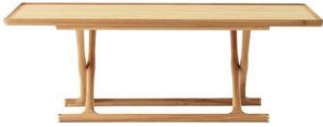

JÄGER LOUNGE TABLE
 Designed by *Mogens Lassen*

| | | |
|------------|------------|-----------|
| MASTER SKU | 1103000PIM | |
| COLLI | 1 | |
| DIMENSIONS | H: 45 cm | W: 130 cm |
| | D: 65 cm | |

CARE INSTRUCTIONS