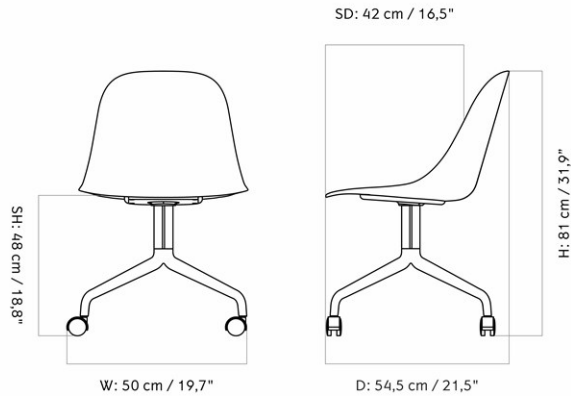

HARBOUR SIDE DINING CHAIR, STAR BASE W/CASTERS, UPHOLSTERED SHELL

Designed by *Norm Architects*

MASTER SKU	9398000PIM	
PRODUCTION TIME	5 WEEKS	
COLLI	1	
DIMENSIONS	H: 81 cm	W: 50 cm
	D: 55.5 cm	
	SH: 48 cm	SD: 42 cm

CARE INSTRUCTIONS

Discover our product care guide for comprehensive care instructions.

[Download](#)

Find more information in the dedicated product fact sheet for this product.

DESCRIPTION

SPEC OPTIONS

MASTER SKU	VARIANT	PRODUCTION TIME	EXCL. VAT SEK
9398000PIM	Price Category - PC0T <i>Audo Bouclé, Audo</i>	5 WEEKS	6.956,00
9398000PIM	Price Category - PC1T <i>Barnum Bouclé, Audo / Champion, JAB / Illusion, Nevotex / Hot Madison, JAB / Maple, Kvadrat / Remix, Kvadrat / Re-wool, Kvadrat</i>	5 WEEKS	8.316,00
9398000PIM	Price Category - PC2T <i>Canvas 2, Kvadrat / Clay, Sahco, Kvadrat / Fiord, Kvadrat / Hallingdal 65, Kvadrat / Moss, Sahco, Kvadrat / Reflect, Kvadrat / Savanna, Kvadrat / Steelcut Trio 3, Kvadrat</i>	5 WEEKS	10.796,00
9398000PIM	Price Category - PC0L - NEW <i>Sierra, Camo</i>	5 WEEKS	12.636,00
9398000PIM	Price Category - PC3T <i>Arctic, Jab / Safire, Sahco, Kvadrat / Vidar 4, Kvadrat / Zero, Sahco, Kvadrat</i>	5 WEEKS	12.956,00
9398000PIM	Price Category - PC1L <i>Dakar, Nevotex / Ultra, Sørensen</i>	5 WEEKS	13.116,00
9398000PIM	Price Category - PC4T <i>Grand Mohair, Danish Art Weaving / Lupo, Dedar</i>	5 WEEKS	13.676,00
9398000PIM	Price Category - PC2L <i>Dunes, Sørensen / Nuance, Sørensen</i>	5 WEEKS	14.556,00