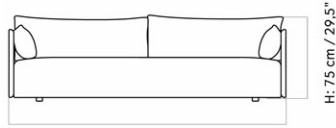

Designed by *Norm Architects*

W: 228 cm / 89.8"

H: 75 cm / 29.5"

SH: 38 cm / 14.9"

D: 90 cm / 35.4"

SD: 62 cm / 24.4"

| | | | |
|-----------------|--|-------------------|---|
| MASTER SKU | 9851000PIM | CARE INSTRUCTIONS | Discover our product care guide for comprehensive care instructions. |
| PRODUCTION TIME | 5 WEEKS | | |
| COLLI | 1 | | Download |
| DIMENSIONS | H: 75 cm W: 228 cm D: 90 cm SH: 38 cm SD: 62 cm AH: 65 cm | DESCRIPTION | Find more information in the dedicated product fact sheet for this product. |