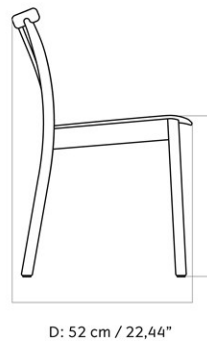

MERKUR DINING CHAIR, BLACK OAK BASE AND BACK, UPHOLSTERED SEAT

Designed by *Skogstad & Wærnes*

MASTER SKU	1302000PIM
PRODUCTION TIME	7 WEEKS
COLLI	1
DIMENSIONS	H: 78 cm W: 46 cm
	D: 52 cm
	SH: 46 cm SD: 42 cm

CARE INSTRUCTIONS

Discover our product care guide for comprehensive care instructions.

[Download](#)

DESCRIPTION

Find more information in the dedicated product fact sheet for this product.

SPEC OPTIONS

MASTER SKU	VARIANT	PRODUCTION TIME	EXCL. VAT SEK
1302000PIM	Price Category - PC0T <i>Audo Bouclé, Audø</i>	7 WEEKS	6.716,00
1302000PIM	Price Category - PC1T <i>Barnum Bouclé, Audø / Champion, JAB / Illusion, Nevotex / Hot Madison, JAB / Maple, Kvadrat / Remix, Kvadrat / Re-wool, Kvadrat</i>	7 WEEKS	7.356,00
1302000PIM	Price Category - PC2T <i>Canvas 2, Kvadrat / Clay, Sahco, Kvadrat / Fiord, Kvadrat / Hallingdal 65, Kvadrat / Moss, Sahco, Kvadrat / Reflect, Kvadrat / Savanna, Kvadrat / Steelcut Trio 3, Kvadrat</i>	7 WEEKS	7.916,00
1302000PIM	Price Category - PCCOM	7 WEEKS	7.916,00
1302000PIM	Price Category - PC0L - NEW <i>Sierra, Camo</i>	7 WEEKS	8.076,00
1302000PIM	Price Category - PC1L <i>Dakar, Nevotex / Envy, Sørensen / Ultra, Sørensen</i>	7 WEEKS	8.556,00
1302000PIM	Price Category - PC3T <i>Arctic, Jab / Safire, Sahco, Kvadrat / Vidar 4, Kvadrat / Zero, Sahco, Kvadrat</i>	7 WEEKS	8.556,00
1302000PIM	Price Category - PC2L <i>Dunes, Sørensen / Nuance, Sørensen</i>	7 WEEKS	8.796,00