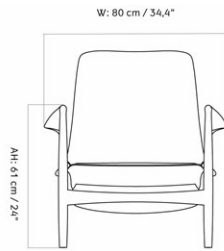

THE SEAL LOUNGE CHAIR, WALNUT BASE, HIGH BACK
Designed by *Ib Kofod-Larsen Design*

MASTER SKU	1224000PIM	CARE INSTRUCTIONS	Discover our product care guide for comprehensive care instructions.
PRODUCTION TIME	6 WEEKS		Download
COLLI	1	DESCRIPTION	Find more information in the dedicated product fact sheet for this product.
DIMENSIONS	H: 92 cm W: 80 cm D: 82 cm SH: 40 cm SD: 53 cm AH: 61 cm		

SPEC OPTIONS

MASTER SKU	VARIANT	PRODUCTION TIME	EXCL. VAT SEK
1224000PIM	Price Category - PC0T <i>Audo Bouclé, Audø</i>	6 WEEKS	50.716,00
1224000PIM	Price Category - PC1T <i>Barnum Bouclé, Audø / Champion, JAB / Illusion, Nevotex / Hot Madison, JAB / Remix, Kvadrat / Re-wool, Kvadrat</i>	6 WEEKS	52.556,00
1224000PIM	Price Category - PC2T <i>Canvas 2, Kvadrat / Clay, Sahco, Kvadrat / Fiord, Kvadrat / Hallingdal 65, Kvadrat / Moss, Sahco, Kvadrat / Reflect, Kvadrat / Savanna, Kvadrat / Steelcut Trio 3, Kvadrat</i>	6 WEEKS	54.636,00
1224000PIM	Price Category - PC3T <i>Arctic, Jab / Safire, Sahco, Kvadrat / Vidar 4, Kvadrat / Zero, Sahco, Kvadrat</i>	6 WEEKS	56.716,00
1224000PIM	Price Category - PC1L <i>Dakar, Nevotex / Envy, Sørensen / Ultra, Sørensen</i>	6 WEEKS	57.916,00
1224000PIM	Price Category - PC4T <i>Grand Mohair, Danish Art Weaving / Lupo, Dedar</i>	6 WEEKS	59.436,00
1224000PIM	Price Category - PC2L <i>Dunes, Sørensen / Nuance, Sørensen</i>	6 WEEKS	59.996,00
1224000PIM	Price Category - PC3L	6 WEEKS	62.076,00
1224000PIM	Price Category - PC4L	6 WEEKS	64.796,00