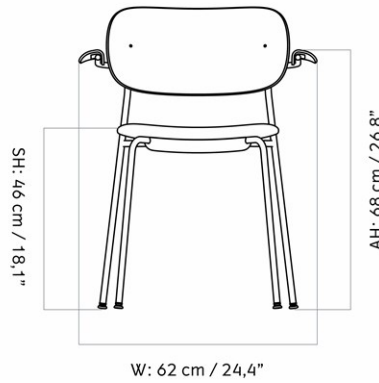

CO DINING CHAIR W/ARMREST, PLASTIC SEAT AND BACK
Designed by *Norm Architects*

MASTER SKU	1189020PIM	
PRODUCTION TIME	8-10 WEEKS	
COLLI	1	
DIMENSIONS	H: 80 cm	W: 62 cm
	D: 50.5 cm	
	SH: 48 cm	SD: 39.5 cm
	AH: 68 cm	

CARE INSTRUCTIONS

Discover our product care guide for comprehensive care instructions.

[Download](#)

Find more information in the dedicated product fact sheet for this product.

DESCRIPTION

QUICK SHIP

SKU	VARIANT	PRODUCTION TIME	EXCL. VAT SEK
1190044	Olive - NEW	8 WEEKS	3.196,00
1191044	Olive - NEW	10 WEEKS	4.396,00