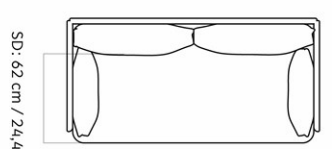

OFFSET SOFA, 2 SEATER W/LOOSE COVER

Designed by *Norm Architects*

W: 178 cm / 70.1"

H: 75 cm / 29.5"

SH: 38 cm / 14.9"

D: 90 cm / 35.4"

SD: 62 cm / 24.4"

| | |
|-----------------|--------------------------|
| MASTER SKU | 9853000PIM |
| PRODUCTION TIME | 6 WEEKS |
| COLLI | 1 |
| DIMENSIONS | H: 75 cm W: 178 cm |
| | D: 90 cm |
| | SH: 37 cm SD: 62 cm |
| | AH: 58.5 cm |