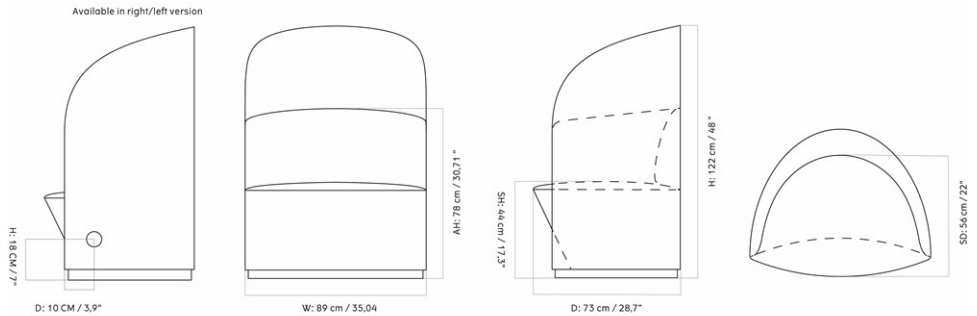

TEAMROOM LOUNGE CHAIR, HIGH BACK, W/POWER OUTLET

Designed by *Nick Ross*

MASTER SKU	9607100PIM
PRODUCTION TIME	6 WEEKS
COLLI	1
DIMENSIONS	H: 120 cm W: 89 cm
	D: 73 cm
	SH: 43 cm SD: 56 cm
	AH: 78 cm

CARE INSTRUCTIONS

Discover our product care guide for comprehensive care instructions.

[Download](#)

Find more information in the dedicated product fact sheet for this product.

DESCRIPTION

SPEC OPTIONS

MASTER SKU	VARIANT	PRODUCTION TIME	EXCL. VAT SEK
9607100PIM	Price Category - PC0T <i>Audo Bouclé, Audó</i>	6 WEEKS	27.276,00
9607100PIM	Price Category - PC1T <i>Barnum Bouclé, Audó / Champion, JAB / Illusion, Nevotex / Hot Madison, JAB / Maple, Kvadrat / Remix, Kvadrat / Re-wool, Kvadrat</i>	6 WEEKS	30.636,00
9607100PIM	Price Category - PC2T <i>Canvas 2, Kvadrat / Clay, Sahco, Kvadrat / Fiord, Kvadrat / Hallingdal 65, Kvadrat / Moss, Sahco, Kvadrat / Reflect, Kvadrat / Savanna, Kvadrat / Steelcut Trio 3, Kvadrat</i>	6 WEEKS	33.916,00
9607100PIM	Price Category - PC3T <i>Arctic, Jab / Safire, Sahco, Kvadrat / Vidar 4, Kvadrat / Zero, Sahco, Kvadrat</i>	6 WEEKS	37.356,00
9607100PIM	Price Category - PC4T <i>Cabanon Soft, Designers Guild / Grand Mohair, Danish Art Weaving / Lupo, Dedar</i>	6 WEEKS	39.356,00