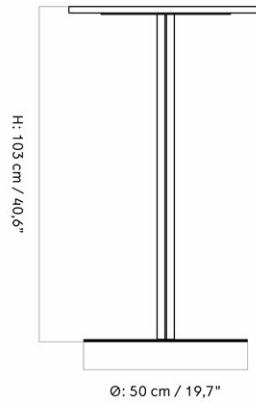

HARBOUR COLUMN BAR TABLE, ROUND BASE, 70X60 CM / 28X24"
Designed by *Norm Architects*

| | |
|-----------------|-------------------------------------|
| MASTER SKU | 9300006PIM |
| PRODUCTION TIME | 2 WEEKS |
| COLLI | 1 |
| DIMENSIONS | H: 103 cm W: 60 cm D: 70 cm |