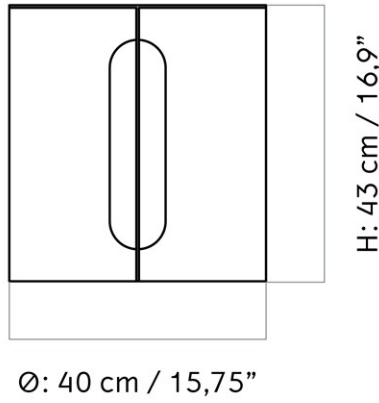

W: 30 cm / 11,8"

H: 45 cm / 17,7"

D: 30 cm / 11,8"

PRODUCTION TIME
COLLI
DIMENSIONS

9 WEEKS
1
H: 45 cm
D: 30 cm

W: 30 cm

CARE INSTRUCTIONS

Discover our product care guide for comprehensive care instructions.

ANDROGYNE LOUNGE TABLE

Designed by *Danielle Siggerud*

MASTER SKU
COLLI
DIMENSIONS

1184800PIM
1
H: 37.8 cm W: 120 cm
D: 45 cm

CARE INSTRUCTIONS

Discover our product care guide for comprehensive care instructions.

ANDROGYNE SIDE TABLE STEEL BASE
 Designed by *Danielle Siggerud*

MASTER SKU
 COLLI
 DIMENSIONS

1180500PIM
 1
 H: 43 cm W: 40 cm
 D: 40 cm
 Ø: 40, cm

CARE INSTRUCTIONS

Discover our product care guide for comprehensive care instructions.

ANDROGYNE SIDE TABLE TOP
 Designed by *Danielle Siggerud*

H: 1,8 cm / 0,7"

Ø: 42 cm / 16,5"

MASTER SKU 1181000PIM
 COLLI 1
 DIMENSIONS H: 1.8 cm W: 42 cm
 D: 42 cm
 Ø: 42, cm

CARE INSTRUCTIONS

Discover our product care guide for comprehensive care instructions.