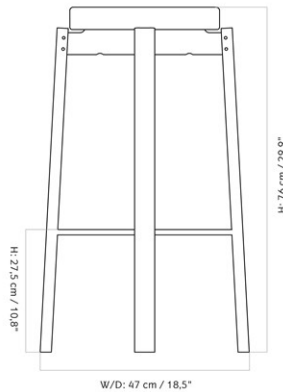

PASSAGE BAR STOOL, WALNUT BASE, UPHOLSTERED SEAT, BRASS RING
Designed by *Kroeyer-Saetter-Lassen*

MASTER SKU	1513300PIM
PRODUCTION TIME	5-8 WEEKS
COLLI	1
DIMENSIONS	H: 76 cm W: 47 cm D: 47 cm SH: 76 cm SD: 33.5 cm

CARE INSTRUCTIONS

Discover our product care guide for comprehensive care instructions.

[Download](#)

Find more information in the dedicated product fact sheet for this product.

DESCRIPTION

SPEC OPTIONS

MASTER SKU	VARIANT	PRODUCTION TIME	EXCL. VAT SEK
1513300PIM	Price Category - PC0T - NEW <i>Audo Bouclé, Audo</i>	8 WEEKS	8.796,00
1513300PIM	Price Category - PC1L - NEW <i>Dakar, Nevotex / Envy, Sørensen / Ultra, Sørensen</i>	8 WEEKS	9.436,00
1513300PIM	Price Category - PC1T - NEW <i>Barnum Bouclé, Audo / Champion, JAB / Illusion, Nevotex / Hot Madison, JAB / Maple, Kvadrat / Remix, Kvadrat / Re-wool, Kvadrat</i>	8 WEEKS	9.436,00
1513300PIM	Price Category - PC2L - NEW <i>Dunes, Sørensen / Nuance, Sørensen</i>	8 WEEKS	9.756,00
1513300PIM	Price Category - PC2T - NEW <i>Canvas 2, Kvadrat / Clay, Sahco, Kvadrat / Fiord, Kvadrat / Hallingdal 65, Kvadrat / Moss, Sahco, Kvadrat / Reflect, Kvadrat / Savanna, Kvadrat / Steelcut Trio 3, Kvadrat</i>	8 WEEKS	10.076,00
1513300PIM	Price Category - PC3L - NEW	8 WEEKS	10.636,00
1513300PIM	Price Category - PC3T - NEW <i>Arctic, Jab / Safire, Sahco, Kvadrat / Vidar 4, Kvadrat / Zero, Sahco, Kvadrat</i>	8 WEEKS	10.876,00
1513300PIM	Price Category - PC4L - NEW	8 WEEKS	11.356,00