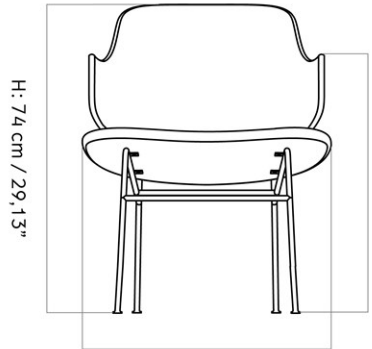

THE PENGUIN LOUNGE CHAIR, UPHOLSTERED SEAT, NATURAL OAK BACK
 Designed by *Ib Kofod-Larsen Design*

W: 56 cm / 22,05"

D: 64 cm / 25,2"

| | | | |
|-----------------|----------------------------|-------------------|---|
| MASTER SKU | 1202000PIM | CARE INSTRUCTIONS | Discover our product care guide for comprehensive care instructions. |
| PRODUCTION TIME | 6 WEEKS | | |
| COLLI | 1 | | Download |
| DIMENSIONS | H: 74 cm W: 56 cm | DESCRIPTION | Find more information in the dedicated product fact sheet for this product. |
| | D: 64 cm | | |
| | SH: 42 cm SD: 44.5 cm | | |
| | AH: 62.5 cm | | |