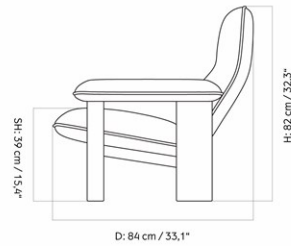

BRASILIA LOUNGE CHAIR, DARK STAINED OAK BASE

Designed by *Anderssen & Voll*

MASTER SKU	8051000PIM	CARE INSTRUCTIONS	Discover our product care guide for comprehensive care instructions.
PRODUCTION TIME	5 WEEKS		
COLLI	1		Download
DIMENSIONS	H: 82 cm W: 96 cm D: 84 cm SH: 39 cm SD: 52 cm AH: 51 cm	DESCRIPTION	Find more information in the dedicated product fact sheet for this product.

SPEC OPTIONS

MASTER SKU	VARIANT	PRODUCTION TIME	EXCL. VAT SEK
8051000PIM	Price Category - PC0T <i>Audo Bouclé, Audø</i>	5 WEEKS	19.436,00
8051000PIM	Price Category - PC1T <i>Barnum Bouclé, Audø / Champion, JAB / Illusion, Nevotex / Hot Madison, JAB / Maple, Kvadrat / Remix, Kvadrat / Re-wool, Kvadrat</i>	5 WEEKS	20.796,00
8051000PIM	Price Category - PC2T <i>Canvas 2, Kvadrat / Clay, Sahco, Kvadrat / Fiord, Kvadrat / Hallingdal 65, Kvadrat / Moss, Sahco, Kvadrat / Reflect, Kvadrat / Savanna, Kvadrat / Steelcut Trio 3, Kvadrat</i>	5 WEEKS	23.676,00
8051000PIM	Price Category - PC3T <i>Arctic, Jab / Safire, Sahco, Kvadrat / Vidar 4, Kvadrat / Zero, Sahco, Kvadrat</i>	5 WEEKS	24.956,00
8051000PIM	Price Category - PC4T <i>Cabanon Soft, Designers Guild / Grand Mohair, Danish Art Weaving / Lupo, Dedar</i>	5 WEEKS	26.956,00
8051000PIM	Price Category - PC1L <i>Dakar, Nevotex / Envy, Sørensen / Ultra, Sørensen</i>	5 WEEKS	34.636,00
8051000PIM	Price Category - PC2L <i>Dunes, Sørensen / Nuance, Sørensen</i>	5 WEEKS	37.516,00
8051000PIM	Price Category - PC3L <i>Sheepskin Curly, Nevotex</i>	5 WEEKS	38.796,00