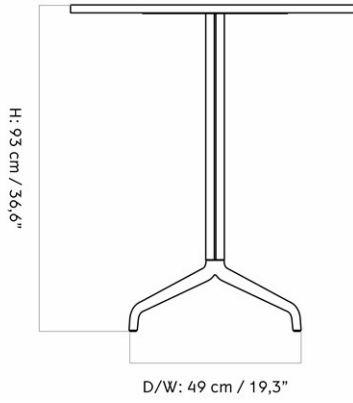

HARBOUR COLUMN COUNTER TABLE, STAR BASE, Ø80 CM / 31.4"
Designed by *Norm Architects*

MASTER SKU
COLLI
DIMENSIONS

9300003PIM
1
H: 93 cm   W: 80 cm
D: 80 cm
Ø: 80, cm

CARE INSTRUCTIONS

Discover our product care guide for comprehensive care instructions.

DESCRIPTION

[Download](#)
Find more information in the dedicated product fact sheet for this product.