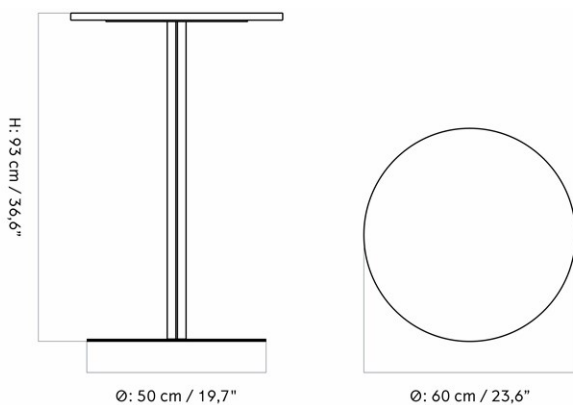

CARE INSTRUCTIONS

Discover our product care guide for comprehensive care instructions.

DESCRIPTION

[Download](#)

Find more information in the dedicated product fact sheet for this product.

HARBOUR COLUMN COUNTER TABLE, ROUND BASE, Ø80 CM / 31.4"

Designed by *Norm Architects*

MASTER SKU
PRODUCTION TIME
COLLI
DIMENSIONS

9300001PIM
2 WEEKS
1
H: 93 cm
D: 80 cm
Ø: 80, cm

W: 80 cm

CARE INSTRUCTIONS

Discover our product care guide for comprehensive care instructions.

[Download](#)

DESCRIPTION

Find more information in the dedicated product fact sheet for this product.

HARBOUR COLUMN COUNTER TABLE, ROUND, Ø60 CM / 23.6"

Designed by *Norm Architects*

MASTER SKU
COLLI
DIMENSIONS

9306000PIM
1
H: 93 cm W: 60 cm
D: 60 cm
Ø: 60, cm

CARE INSTRUCTIONS

Discover our product care guide for comprehensive care instructions.

DESCRIPTION

[Download](#)
Find more information in the dedicated product fact sheet for this product.