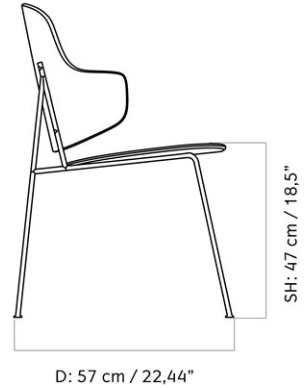

THE PENGUIN, DINING CHAIR, BLACK BASE, NATURAL OAK
 Designed by *Ib Kofod-Larsen Design*

| | | |
|-----------------|-------------|-------------|
| PRODUCTION TIME | 6 WEEKS | |
| COLLI | 1 | |
| DIMENSIONS | H: 83 cm | W: 56 cm |
| | D: 57 cm | |
| | SH: 47 cm | SD: 44.5 cm |
| | AH: 64.4 cm | |