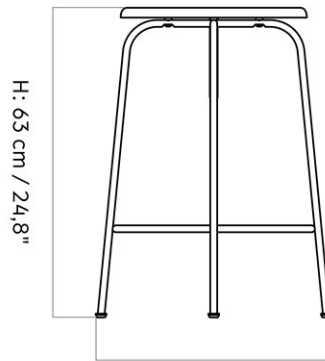

AFTERROOM BAR STOOL, UPHOLSTERED SEAT

Designed by *Afterroom*

W: 48 cm / 18,9"