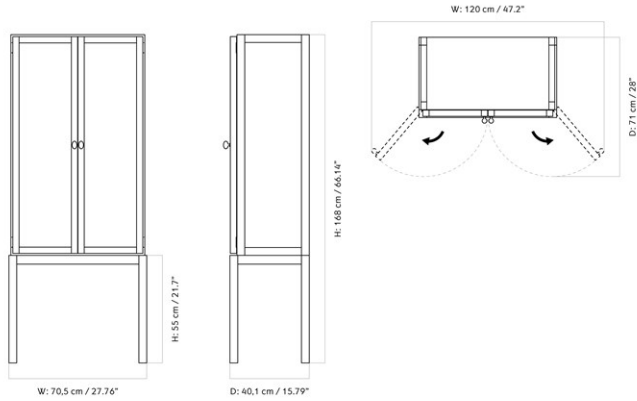

CURIOSITY CABINET
 Designed by *Mentze Ottenstein*

MASTER SKU 6511000PIM
 COLLI 1
 DIMENSIONS W: 70.5 cm D: 40.1 cm

CARE INSTRUCTIONS

Discover our product care guide for comprehensive care instructions.

[Download](#)