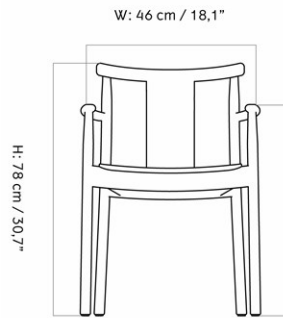

MERKUR DINING CHAIR W/ARMREST, BLACK OAK BASE AND BACK, UPHOLSTERED SEAT

Designed by *Skogstad & Wærnes*

MASTER SKU	1304000PIM	CARE INSTRUCTIONS	Discover our product care guide for comprehensive care instructions.
PRODUCTION TIME	7 WEEKS		Download
COLLI	1	DESCRIPTION	Find more information in the dedicated product fact sheet for this product.
DIMENSIONS	H: 78 cm D: 52 cm SH: 46 cm AH: 66 cm	W: 46 cm SD: 42 cm	

SPEC OPTIONS

MASTER SKU	VARIANT	PRODUCTION TIME	EXCL. VAT SEK
1304000PIM	Price Category - PC0T <i>Audo Bouclé, Audo</i>	7 WEEKS	7.676,00
1304000PIM	Price Category - PC1T <i>Barnum Bouclé, Audo / Champion, JAB / Illusion, Nevotex / Hot Madison, JAB / Maple, Kvadrat / Remix, Kvadrat / Re-wool, Kvadrat</i>	7 WEEKS	8.316,00
1304000PIM	Price Category - PC0L - NEW <i>Sierra, Camo</i>	7 WEEKS	8.716,00
1304000PIM	Price Category - PC2T <i>Canvas 2, Kvadrat / Clay, Sahco, Kvadrat / Fiord, Kvadrat / Hallingdal 65, Kvadrat / Moss, Sahco, Kvadrat / Reflect, Kvadrat / Savanna, Kvadrat / Steelcut Trio 3, Kvadrat</i>	7 WEEKS	8.956,00
1304000PIM	Price Category - PC1L <i>Dakar, Nevotex / Envy, Sørensen / Ultra, Sørensen</i>	7 WEEKS	9.196,00
1304000PIM	Price Category - PC3T <i>Arctic, Jab / Safire, Sahco, Kvadrat / Vidar 4, Kvadrat / Zero, Sahco, Kvadrat</i>	7 WEEKS	9.676,00
1304000PIM	Price Category - PC2L <i>Dunes, Sørensen / Nuance, Sørensen</i>	7 WEEKS	9.756,00
1304000PIM	Price Category - PC4T <i>Cabanon Soft, Designers Guild / Grand Mohair, Danish Art Weaving / Lupo, Dedar</i>	7 WEEKS	10.396,00