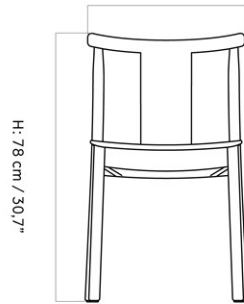

MERKUR DINING CHAIR, OAK SEAT AND BACK

Designed by *Skogstad & Wærnes*

W: 46 cm / 18,1"

H: 78 cm / 30,7"

D: 52 cm / 22,44"

SH: 46 cm / 18,1"

SD: 42 cm / 16,5"

| | |
|-----------------|--------------------------|
| MASTER SKU | 1300040PIM |
| PRODUCTION TIME | 7 WEEKS |
| COLLI | 1 |
| DIMENSIONS | H: 78 cm W: 46 cm |
| | D: 52 cm |
| | SH: 46 cm SD: 42 cm |