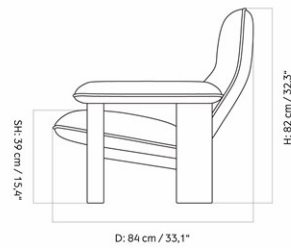

BRASILIA LOUNGE CHAIR, NATURAL OAK BASE

Designed by *Anderssen & Voll*

MASTER SKU	8050000PIM	CARE INSTRUCTIONS	Discover our product care guide for comprehensive care instructions.
PRODUCTION TIME	5 WEEKS		
COLLI	1		Download
DIMENSIONS	H: 82 cm D: 84 cm SH: 39 cm AH: 51 cm	W: 96 cm SD: 52 cm	Find more information in the dedicated product fact sheet for this product.

SPEC OPTIONS

MASTER SKU	VARIANT	PRODUCTION TIME	EXCL. VAT SEK
8050000PIM	Price Category - PC0T <i>Audo Bouclé, Audø</i>	5 WEEKS	19.436,00
8050000PIM	Price Category - PC1T <i>Barnum Bouclé, Audø / Champion, JAB / Illusion, Nevotex / Hot Madison, JAB / Maple, Kvadrat / Remix, Kvadrat / Re-wool, Kvadrat</i>	5 WEEKS	20.796,00
8050000PIM	Price Category - PC2T <i>Canvas 2, Kvadrat / Clay, Sahco, Kvadrat / Fiord, Kvadrat / Hallingdal 65, Kvadrat / Moss, Sahco, Kvadrat / Reflect, Kvadrat / Savanna, Kvadrat / Steelcut Trio 3, Kvadrat</i>	5 WEEKS	23.676,00
8050000PIM	Price Category - PC3T <i>Arctic, Jab / Safire, Sahco, Kvadrat / Vidar 4, Kvadrat / Zero, Sahco, Kvadrat</i>	5 WEEKS	24.956,00
8050000PIM	Price Category - PC4T <i>Cabanon Soft, Designers Guild / Grand Mohair, Danish Art Weaving / Lupo, Dedar</i>	5 WEEKS	26.956,00
8050000PIM	Price Category - PC1L <i>Dakar, Nevotex / Envy, Sørensen / Ultra, Sørensen</i>	5 WEEKS	34.636,00
8050000PIM	Price Category - PC2L <i>Dunes, Sørensen / Nuance, Sørensen</i>	5 WEEKS	37.516,00
8050000PIM	Price Category - PC3L <i>Sheepskin Curly, Nevotex</i>	5 WEEKS	38.796,00