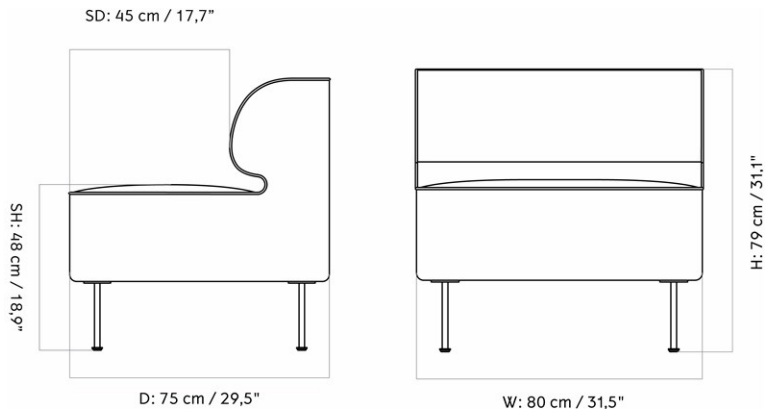

EAVE DINING SOFA 80
Designed by *Norm Architects*

MASTER SKU	9974000PIM
PRODUCTION TIME	7 WEEKS
COLLI	1
DIMENSIONS	H: 79 cm W: 80 cm D: 75 cm SH: 48 cm SD: 45 cm

CARE INSTRUCTIONS

Discover our product care guide for comprehensive care instructions.

[Download](#)

DESCRIPTION

Find more information in the dedicated product fact sheet for this product.

SPEC OPTIONS

MASTER SKU	VARIANT	PRODUCTION TIME	EXCL. VAT SEK
9974000PIM	Price Category - PC0T <i>Audo Bouclé, Audó</i>	7 WEEKS	16.316,00
9974000PIM	Price Category - PC1T <i>Barnum Bouclé, Audó / Champion, JAB / Illusion, Nevotex / Hot Madison, JAB / Maple, Kvadrat / Remix, Kvadrat / Re-wool, Kvadrat</i>	7 WEEKS	18.716,00
9974000PIM	Price Category - PC2T <i>Canvas 2, Kvadrat / Clay, Sahco, Kvadrat / Fiord, Kvadrat / Hallingdal 65, Kvadrat / Moss, Sahco, Kvadrat / Reflect, Kvadrat / Savanna, Kvadrat / Steelcut Trio 3, Kvadrat</i>	7 WEEKS	24.876,00
9974000PIM	Price Category - PC3T <i>Arctic, Jab / Safire, Sahco, Kvadrat / Vidar 4, Kvadrat / Zero, Sahco, Kvadrat</i>	7 WEEKS	27.676,00
9974000PIM	Price Category - PC4T <i>Lupo, Dedar</i>	7 WEEKS	29.516,00