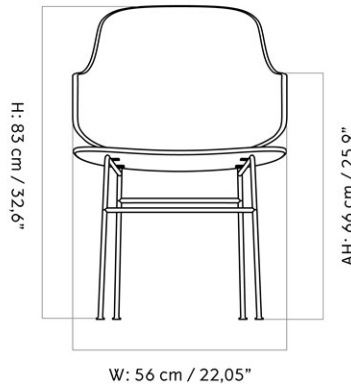

THE PENGUIN, DINING CHAIR, BLACK BASE, NATURAL OAK
 Designed by *Ib Kofod-Larsen Design*

| | | |
|-----------------|-------------|-------------|
| PRODUCTION TIME | 6 WEEKS | |
| COLLI | 1 | |
| DIMENSIONS | H: 83 cm | W: 56 cm |
| | D: 57 cm | |
| | SH: 47 cm | SD: 44.5 cm |
| | AH: 64.4 cm | |