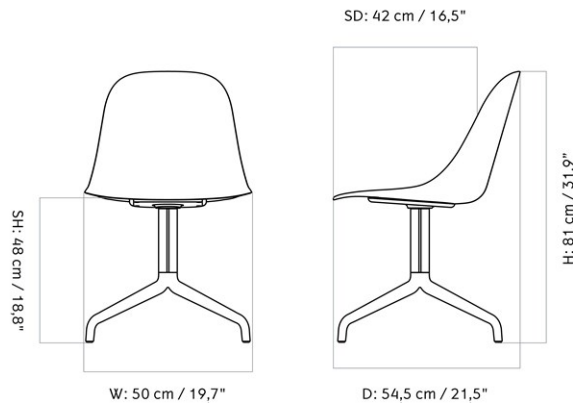

HARBOUR SIDE DINING CHAIR, STAR BASE W/SWIVEL, UPHOLSTERED SHELL

Designed by *Norm Architects*

MASTER SKU	9396000PIM	
PRODUCTION TIME	5 WEEKS	
COLLI	1	
DIMENSIONS	H: 81 cm	W: 50 cm
	D: 54.5 cm	
	SH: 48 cm	SD: 42 cm

CARE INSTRUCTIONS

Discover our product care guide for comprehensive care instructions.

[Download](#)

Find more information in the dedicated product fact sheet for this product.

DESCRIPTION

SPEC OPTIONS

MASTER SKU	VARIANT	PRODUCTION TIME	EXCL. VAT SEK
9396000PIM	Price Category - PC0T <i>Audo Bouclé, Audø</i>	5 WEEKS	6.956,00
9396000PIM	Price Category - PC1T <i>Barnum Bouclé, Audø / Champion, JAB / Illusion, Nevotex / Hot Madison, JAB / Maple, Kvadrat / Remix, Kvadrat / Re-wool, Kvadrat</i>	5 WEEKS	7.836,00
9396000PIM	Price Category - PC2T <i>Canvas 2, Kvadrat / Clay, Sahco, Kvadrat / Fiord, Kvadrat / Hallingdal 65, Kvadrat / Moss, Sahco, Kvadrat / Reflect, Kvadrat / Savanna, Kvadrat / Steelcut Trio 3, Kvadrat</i>	5 WEEKS	10.316,00
9396000PIM	Price Category - PC0L- NEW <i>Sierra, Camo</i>	5 WEEKS	11.756,00
9396000PIM	Price Category - PC1L <i>Dakar, Nevotex / Ultra, Sørensen</i>	5 WEEKS	11.996,00
9396000PIM	Price Category - PC3T <i>Arctic, Jab / Safire, Sahco, Kvadrat / Vidar 4, Kvadrat / Zero, Sahco, Kvadrat</i>	5 WEEKS	12.156,00
9396000PIM	Price Category - PC4T <i>Grand Mohair, Danish Art Weaving / Lupo, Dedar</i>	5 WEEKS	12.956,00
9396000PIM	Price Category - PC2L <i>Dunes, Sørensen / Nuance, Sørensen</i>	5 WEEKS	13.596,00