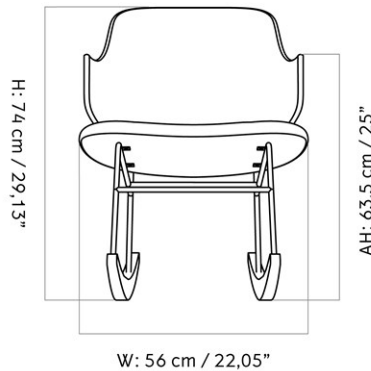

THE PENGUIN ROCKING CHAIR, UPHOLSTERED SEAT, NATURAL OAK BACK

Designed by *Ib Kofod-Larsen Design*

MASTER SKU	1204000PIM	CARE INSTRUCTIONS	Discover our product care guide for comprehensive care instructions.
PRODUCTION TIME	6 WEEKS		Download
COLLI	0-1	DESCRIPTION	Find more information in the dedicated product fact sheet for this product.
DIMENSIONS	H: 74 cm W: 56 cm D: 85 cm SH: 42 cm SD: 44.5 cm AH: 59.6 cm		

SPEC OPTIONS

MASTER SKU	VARIANT	COLLI	PRODUCTION TIME	EXCL. VAT SEK
1204000PIM	Price Category - PC0T <i>Audo Bouclé, Audo</i>	1	6 WEEKS	10.796,00
1204000PIM	Price Category - PC1T <i>Barnum Bouclé, Audo / Champion, JAB / Illusion, Nevotex / Hot Madison, JAB / Remix, Kvadrat / Re-wool, Kvadrat</i>	1	6 WEEKS	11.276,00
1204000PIM	Price Category - PC2T <i>Canvas 2, Kvadrat / Clay, Sahco, Kvadrat / Fiord, Kvadrat / Hallingdal 65, Kvadrat / Moss, Sahco, Kvadrat / Reflect, Kvadrat / Savanna, Kvadrat / Steelcut Trio 3, Kvadrat</i>	1	6 WEEKS	11.596,00
1204000PIM	Price Category - PC3T <i>Arctic, Jab / Safire, Sahco, Kvadrat / Vidar 4, Kvadrat / Zero, Sahco, Kvadrat</i>	1	6 WEEKS	12.236,00
1204000PIM	Price Category - PC4T <i>Grand Mohair, Danish Art Weaving / Lupo, Dedar</i>	1	6 WEEKS	12.716,00
1204000PIM	Price Category - PC1L <i>Dakar, Nevotex / Envy, Sørensen / Ultra, Sørensen</i>	1	6 WEEKS	13.436,00
1204000PIM	Price Category - PC2L <i>Dunes, Sørensen / Nuance, Sørensen</i>	1	6 WEEKS	15.276,00
1204000PIM	Price Category - PC3L	1	6 WEEKS	17.116,00