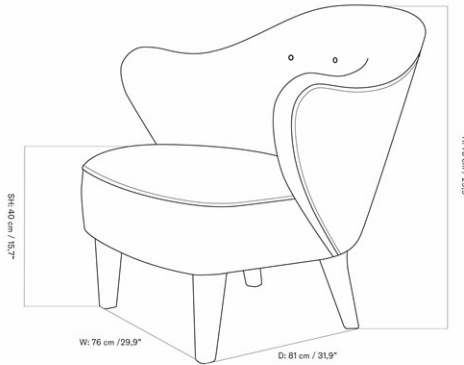

DESCRIPTION

Find more information in the dedicated product fact sheet for this product.

INGEBORG LOUNGE CHAIR W/VEGETAL BUTTONS

Designed by *Flemming Lassen*

| | | | |
|-----------------|---|-------------------|---|
| MASTER SKU | 1500300PIM | CARE INSTRUCTIONS | Discover our product care guide for comprehensive care instructions. |
| PRODUCTION TIME | 5-6 WEEKS | | Download |
| COLLI | 1 | DESCRIPTION | Find more information in the dedicated product fact sheet for this product. |
| DIMENSIONS | H: 76 cm W: 76 cm D: 81 cm SH: 40 cm SD: 49 cm AH: 62 cm | | |