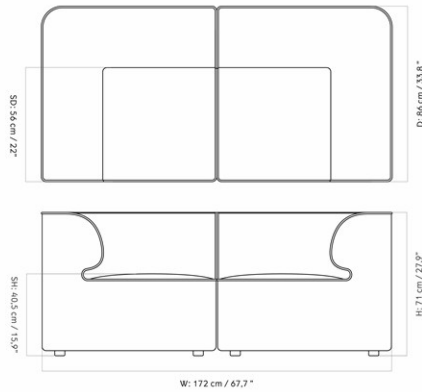

EAVE MODULAR SOFA 86, 2 SEATER, CONFIGURATION 1

Designed by *Norm Architects*

MASTER SKU	9975000PIM
PRODUCTION TIME	7 WEEKS
COLLI	1
DIMENSIONS	H: 71 cm W: 172 cm D: 86 cm SH: 40.5 cm SD: 56 cm AH: 70 cm

CARE INSTRUCTIONS

Discover our product care guide for comprehensive care instructions.

[Download](#)

DESCRIPTION

Find more information in the dedicated product fact sheet for this product.

SPEC OPTIONS

MASTER SKU	VARIANT	PRODUCTION TIME	EXCL. VAT SEK
9975000PIM	Price Category - PC0T <i>Audo Bouclé, Audø</i>	7 WEEKS	29.916,00
9975000PIM	Price Category - PC1T <i>Barnum Bouclé, Audø / Champion, JAB / Illusion, Nevotex / Hot Madison, JAB / Maple, Kvadrat / Remix, Kvadrat / Re-wool, Kvadrat</i>	7 WEEKS	34.556,00
9975000PIM	Price Category - PC2T <i>Canvas 2, Kvadrat / Clay, Sahco, Kvadrat / Fiord, Kvadrat / Hallingdal 65, Kvadrat / Moss, Sahco, Kvadrat / Reflect, Kvadrat / Savanna, Kvadrat / Steelcut Trio 3, Kvadrat</i>	7 WEEKS	43.356,00
9975000PIM	Price Category - PC3T <i>Arctic, Jab / Safire, Sahco, Kvadrat / Vidar 4, Kvadrat / Zero, Sahco, Kvadrat</i>	7 WEEKS	47.996,00
9975000PIM	Price Category - PC4T <i>Lupo, Dedar</i>	7 WEEKS	52.636,00