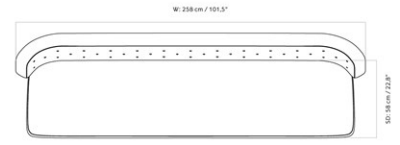

RADIOHUS SOFA, 3 SEATER, NATURAL OAK BASE, W/DAKAR 0250 BUTTONS

Designed by *Vilhelm Lauritzen*

MASTER SKU	1222300PIM	CARE INSTRUCTIONS	Discover our product care guide for comprehensive care instructions.
PRODUCTION TIME	5 WEEKS		Download
COLLI	1		Find more information in the dedicated product fact sheet for this product.
DIMENSIONS	H: 86 cm D: 77 cm SH: 45 cm	W: 258 cm SD: 58 cm	

SPEC OPTIONS

MASTER SKU	VARIANT	PRODUCTION TIME	EXCL. VAT SEK
1222300PIM	Price Category - PC0T <i>Audo Bouclé, Audø</i>	5 WEEKS	63.436,00
1222300PIM	Price Category - PC1T <i>Barnum Bouclé, Audø / Champion, JAB / Illusion, Nevotex / Hot Madison, JAB / Remix, Kvadrat / Re-wool, Kvadrat</i>	5 WEEKS	66.156,00
1222300PIM	Price Category - PC2T <i>Canvas 2, Kvadrat / Clay, Sahco, Kvadrat / Fiord, Kvadrat / Hallingdal 65, Kvadrat / Moss, Sahco, Kvadrat / Reflect, Kvadrat / Savanna, Kvadrat / Steelcut Trio 3, Kvadrat</i>	5 WEEKS	68.876,00
1222300PIM	Price Category - PC3T <i>Arctic, Jab / Safire, Sahco, Kvadrat / Vidar 4, Kvadrat / Zero, Sahco, Kvadrat</i>	5 WEEKS	71.516,00
1222300PIM	Price Category - PC4T <i>Grand Mohair, Danish Art Weaving / Lupo, Dedar</i>	5 WEEKS	74.236,00