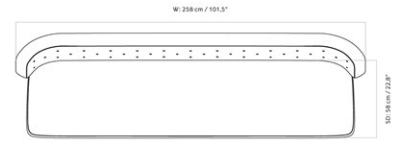

RADIOHUS SOFA, 3 SEATER, WALNUT BASE

Designed by *Vilhelm Lauritzen*

MASTER SKU	1222000PIM	CARE INSTRUCTIONS	Discover our product care guide for comprehensive care instructions.
PRODUCTION TIME	5 WEEKS		Download
COLLI	1		Find more information in the dedicated product fact sheet for this product.
DIMENSIONS	H: 86 cm W: 258 cm D: 77 cm SH: 45 cm SD: 58 cm	DESCRIPTION	

SPEC OPTIONS

MASTER SKU	VARIANT	PRODUCTION TIME	EXCL. VAT SEK
1222000PIM	Price Category - PC0T <i>Audo Bouclé, Audø</i>	5 WEEKS	64.796,00
1222000PIM	Price Category - PC1T <i>Barnum Bouclé, Audø / Champion, JAB / Illusion, Nevotex / Hot Madison, JAB / Remix, Kvadrat / Re-wool, Kvadrat</i>	5 WEEKS	67.516,00
1222000PIM	Price Category - PC2T <i>Canvas 2, Kvadrat / Clay, Sahco, Kvadrat / Fiord, Kvadrat / Hallingdal 65, Kvadrat / Moss, Sahco, Kvadrat / Reflect, Kvadrat / Savanna, Kvadrat / Steelcut Trio 3, Kvadrat</i>	5 WEEKS	70.236,00
1222000PIM	Price Category - PC3T <i>Arctic, Jab / Safire, Sahco, Kvadrat / Vidar 4, Kvadrat / Zero, Sahco, Kvadrat</i>	5 WEEKS	72.876,00
1222000PIM	Price Category - PC4T <i>Grand Mohair, Danish Art Weaving / Lupo, Dedar</i>	5 WEEKS	75.596,00