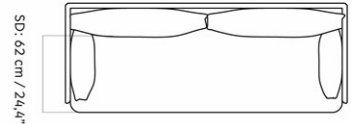

Designed by *Norm Architects*

W: 228 cm / 89.8"

H: 75 cm / 29.5"

SH: 38 cm / 14.9"

D: 90 cm / 35.4"

SD: 62 cm / 24.4"

| | | | |
|-----------------|--|-------------------|---|
| MASTER SKU | 9851000PIM | CARE INSTRUCTIONS | Discover our product care guide for comprehensive care instructions. |
| PRODUCTION TIME | 5 WEEKS | | |
| COLLI | 1 | | Download |
| DIMENSIONS | H: 75 cm W: 228 cm D: 90 cm SH: 38 cm SD: 62 cm AH: 65 cm | DESCRIPTION | Find more information in the dedicated product fact sheet for this product. |