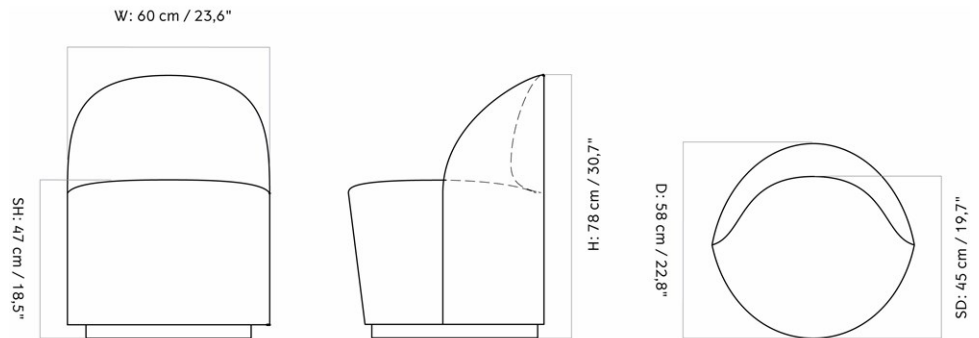

TEAROOM SIDE CHAIR, SWIVEL W/RETURN

Designed by *Nick Ross*

| | | | |
|-----------------|--|-------------------|---|
| MASTER SKU | 9609200PIM | CARE INSTRUCTIONS | Discover our product care guide for comprehensive care instructions. |
| PRODUCTION TIME | 6 WEEKS | | |
| COLLI | 1 | | Download |
| DIMENSIONS | H: 78 cm W: 60 cm | DESCRIPTION | Find more information in the dedicated product fact sheet for this product. |
| | D: 58 cm SH: 47 cm SD: 45 cm | | |