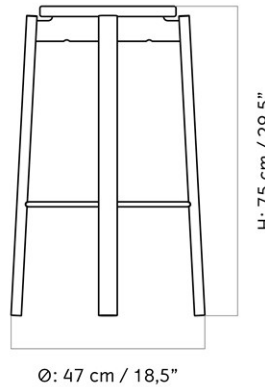

PASSAGE BAR STOOL, WOOD W. RING

Designed by *Kroeyer-Saetter-Lassen*

MASTER SKU	9115000PIM	
PRODUCTION TIME	4-9 WEEKS	
COLLI	1	
DIMENSIONS	H: 75 cm	W: 47 cm
	D: 47 cm	
	Ø: 47, cm	SH: 75 cm
	SD: 33.5 cm	

CARE INSTRUCTIONS

Discover our product care guide for comprehensive care instructions.

[Download](#)

Find more information in the dedicated product fact sheet for this product.

DESCRIPTION

STOCK OPTION

SKU	VARIANT	EXCL. VAT SEK
9115039	Natural Oak - Black Ring	4.636,00
9115879	Walnut - Brass Ring	6.716,00

QUICK SHIP

SKU	VARIANT	PRODUCTION TIME	EXCL. VAT SEK
9116039	Natural Oak - Stainless Steel Ring	8 WEEKS	4.636,00
9117039	Natural Oak - Brass Ring	8 WEEKS	5.116,00
9117879	Walnut - Black Ring	8 WEEKS	6.236,00
9116879	Walnut - Stainless Steel Ring	8 WEEKS	6.236,00