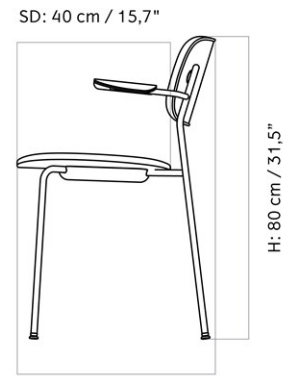

CO DINING CHAIR W/ARMREST, CHROME BASE, UPHOLSTERED SEAT AND BACK

Designed by *Norm Architects*

W: 62 cm / 24,4"

D: 50,5 cm / 19,9"

| | | | |
|-----------------|--|-------------------------|---|
| MASTER SKU | 1110000PIM | CARE INSTRUCTIONS | Discover our product care guide for comprehensive care instructions. |
| PRODUCTION TIME | 5 WEEKS | | Download |
| COLLI | 1 | | Find more information in the dedicated product fact sheet for this product. |
| DIMENSIONS | H: 80 cm D: 50.5 cm SH: 48 cm AH: 68 cm | W: 62 cm SD: 39.5 cm | |