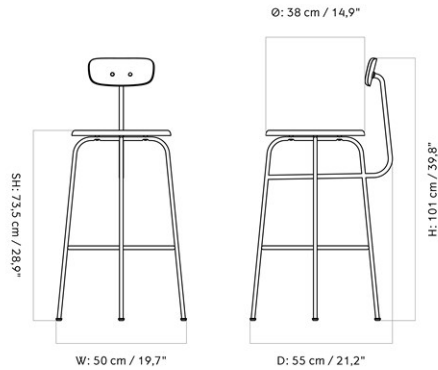

AFTERROOM BAR CHAIR, BLACK BASE, UPHOLSTERED SEAT, VENEER BACK

Designed by *Afteroom*

MASTER SKU	8485000PIM	
PRODUCTION TIME	6 WEEKS	
COLLI	1	
DIMENSIONS	H: 101 cm	W: 50 cm
	D: 55 cm	
	SH: 73 cm	SD: 34 cm

CARE INSTRUCTIONS

Discover our product care guide for comprehensive care instructions.

[Download](#)

Find more information in the dedicated product fact sheet for this product.

DESCRIPTION

SPEC OPTIONS

MASTER SKU	VARIANT	PRODUCTION TIME	EXCL. VAT SEK
8485000PIM	Price Category - PC0T - NEW <i>Audo Bouclé, Audo</i>	6 WEEKS	5.756,00
8485000PIM	Price Category - PC1T - NEW <i>Barnum Bouclé, Audo / Champion, JAB / Illusion, Nevotex / Hot Madison, JAB / Maple, Kvadrat / Remix, Kvadrat / Re-wool, Kvadrat</i>	6 WEEKS	6.156,00
8485000PIM	Price Category - PC2T - NEW <i>Canvas 2, Kvadrat / Clay, Sahco, Kvadrat / Fiord, Kvadrat / Hallingdal 65, Kvadrat / Moss, Sahco, Kvadrat / Reflect, Kvadrat / Savanna, Kvadrat / Steelcut Trio 3, Kvadrat</i>	6 WEEKS	6.476,00
8485000PIM	Price Category - PC0L - NEW <i>Sierra, Camo</i>	6 WEEKS	6.636,00
8485000PIM	Price Category - PC3T - NEW <i>Arctic, Jab / Safire, Sahco, Kvadrat / Vidar 4, Kvadrat / Zero, Sahco, Kvadrat</i>	6 WEEKS	6.716,00
8485000PIM	Price Category - PC4T - NEW <i>Cabanon Soft, Designers Guild / Grand Mohair, Danish Art Weaving / Lufo, Dedar</i>	6 WEEKS	7.116,00
8485000PIM	Price Category - PC1L - NEW <i>Dakar, Nevotex / Envy, Sørensen / Ultra, Sørensen</i>	6 WEEKS	7.196,00
8485000PIM	Price Category - PC2L - NEW <i>Dunes, Sørensen / Nuance, Sørensen</i>	6 WEEKS	7.676,00