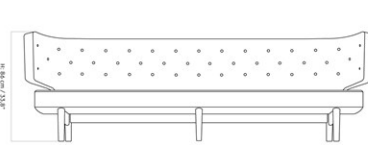

RADIOHUS SOFA, 3 SEATER, WALNUT BASE, W/DAKAR 0250 BUTTONS
Designed by *Vilhelm Lauritzen*

MASTER SKU	1222400PIM	CARE INSTRUCTIONS	Discover our product care guide for comprehensive care instructions.
PRODUCTION TIME	5 WEEKS		Download
COLLI	1		Find more information in the dedicated product fact sheet for this product.
DIMENSIONS	H: 86 cm D: 77 cm SH: 45 cm	W: 258 cm SD: 58 cm	
		DESCRIPTION	

SPEC OPTIONS

MASTER SKU	VARIANT	PRODUCTION TIME	EXCL. VAT SEK
1222400PIM	Price Category - PC0T <i>Audo Bouclé, Audo</i>	5 WEEKS	66.156,00
1222400PIM	Price Category - PC1T <i>Barnum Bouclé, Audo / Champion, JAB / Illusion, Nevotex / Hot Madison, JAB / Remix, Kvadrat / Re-wool, Kvadrat</i>	5 WEEKS	68.876,00
1222400PIM	Price Category - PC2T <i>Canvas 2, Kvadrat / Clay, Sahco, Kvadrat / Fiord, Kvadrat / Hallingdal 65, Kvadrat / Moss, Sahco, Kvadrat / Reflect, Kvadrat / Savanna, Kvadrat / Steelcut Trio 3, Kvadrat</i>	5 WEEKS	71.516,00
1222400PIM	Price Category - PC3T <i>Arctic, Jab / Safire, Sahco, Kvadrat / Vidar 4, Kvadrat / Zero, Sahco, Kvadrat</i>	5 WEEKS	74.236,00
1222400PIM	Price Category - PC4T <i>Grand Mohair, Danish Art Weaving / Lupo, Dedar</i>	5 WEEKS	76.956,00