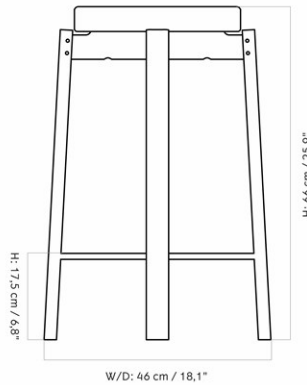

PASSAGE COUNTER STOOL, WALNUT BASE, UPHOLSTERED SEAT, STEEL RING

Designed by *Kroeyer-Saetter-Lassen*

MASTER SKU	1513200PIM
PRODUCTION TIME	5-8 WEEKS
COLLI	1
DIMENSIONS	H: 66 cm W: 46 cm
	D: 46 cm
	SH: 66 cm SD: 33.5 cm

CARE INSTRUCTIONS

Discover our product care guide for comprehensive care instructions.

[Download](#)

Find more information in the dedicated product fact sheet for this product.

DESCRIPTION

SPEC OPTIONS

MASTER SKU	VARIANT	PRODUCTION TIME	EXCL. VAT SEK
1513200PIM	Price Category - PC0L - NEW <i>Sierra, Camo</i>	8 WEEKS	7.916,00
1513200PIM	Price Category - PC0T - NEW <i>Audo Bouclé, Audo</i>	8 WEEKS	7.916,00
1513200PIM	Price Category - PC1T - NEW <i>Barnum Bouclé, Audo / Champion, JAB / Illusion, Nevotex / Hot Madison, JAB / Maple, Kvadrat / Remix, Kvadrat / Re-wool, Kvadrat</i>	8 WEEKS	8.556,00
1513200PIM	Price Category - PC1L - NEW <i>Dakar, Nevotex / Envy, Sørensen / Ultra, Sørensen</i>	8 WEEKS	8.956,00
1513200PIM	Price Category - PC2T - NEW <i>Canvas 2, Kvadrat / Clay, Sahco, Kvadrat / Fiord, Kvadrat / Hallingdal 65, Kvadrat / Moss, Sahco, Kvadrat / Reflect, Kvadrat / Savanna, Kvadrat / Steelcut Trio 3, Kvadrat</i>	8 WEEKS	9.276,00
1513200PIM	Price Category - PC2L - NEW <i>Dunes, Sørensen / Nuance, Sørensen</i>	8 WEEKS	9.916,00
1513200PIM	Price Category - PC3T - NEW <i>Arctic, Jab / Safire, Sahco, Kvadrat / Vidar 4, Kvadrat / Zero, Sahco, Kvadrat</i>	8 WEEKS	10.076,00
1513200PIM	Price Category - PC3L - NEW	8 WEEKS	10.556,00