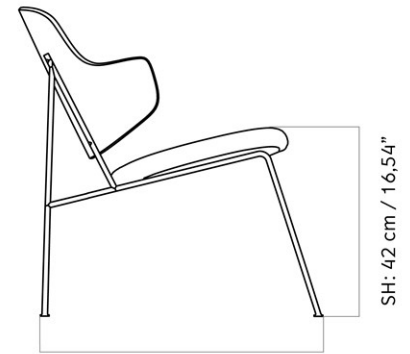

THE PENGUIN LOUNGE CHAIR, UPHOLSTERED SEAT, NATURAL OAK BACK
 Designed by *Ib Kofod-Larsen Design*

W: 56 cm / 22,05"

D: 64 cm / 25,2"

| | | | |
|-----------------|----------------------------|-------------------|---|
| MASTER SKU | 1202000PIM | CARE INSTRUCTIONS | Discover our product care guide for comprehensive care instructions. |
| PRODUCTION TIME | 6 WEEKS | | |
| COLLI | 1 | | Download |
| DIMENSIONS | H: 74 cm W: 56 cm | DESCRIPTION | Find more information in the dedicated product fact sheet for this product. |
| | D: 64 cm | | |
| | SH: 42 cm SD: 44.5 cm | | |
| | AH: 62.5 cm | | |