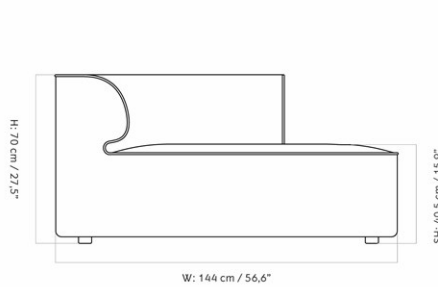

EAVE MODULAR SOFA 96, CHAISE LONGUE

Designed by *Norm Architects*

| | | | |
|-----------------|--|-------------------|---|
| MASTER SKU | 9969300PIM | CARE INSTRUCTIONS | Discover our product care guide for comprehensive care instructions. |
| PRODUCTION TIME | 7 WEEKS | | Download |
| COLLI | 1 | DESCRIPTION | Find more information in the dedicated product fact sheet for this product. |
| DIMENSIONS | H: 71 cm W: 144 cm D: 96 cm SH: 40.5 cm SD: 66 cm AH: 70 cm | | |