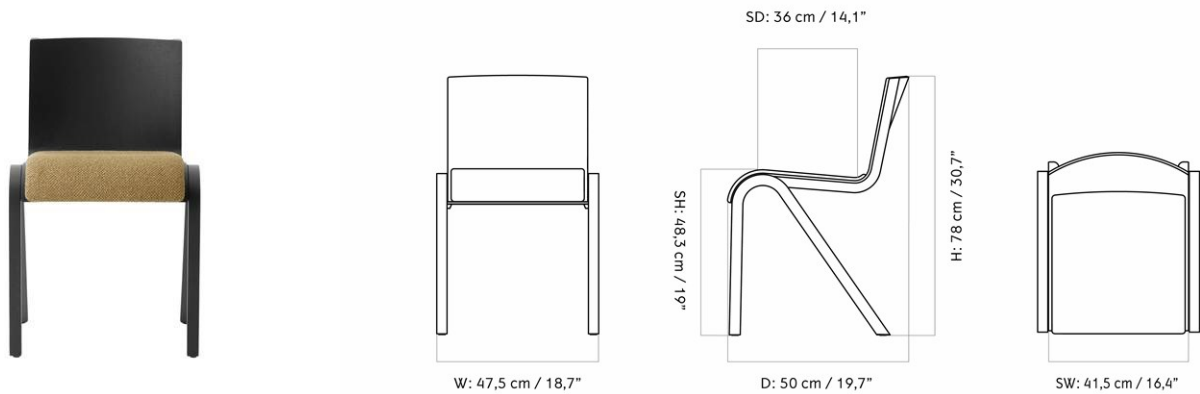

READY DINING CHAIR, OAK BASE AND BACK, UPHOLSTERED SEAT

Designed by *Matias Møllenbach & Nick Rasmussen*

MASTER SKU	8202000PIM	CARE INSTRUCTIONS	Discover our product care guide for comprehensive care instructions.
PRODUCTION TIME	15 WEEKS		
COLLI	1		Download
DIMENSIONS	H: 78 cm W: 47.5 cm D: 50 cm SH: 47.3 cm SD: 36 cm	DESCRIPTION	Find more information in the dedicated product fact sheet for this product.

SPEC OPTIONS

MASTER SKU	VARIANT	PRODUCTION TIME	EXCL. VAT SEK
8202000PIM	Price Category - PC0T <i>Audo Bouclé, Audo</i>	15 WEEKS	3.756,00
8202000PIM	Price Category - PC1T <i>Barnum Bouclé, Audo / Champion, JAB / Illusion, Nevotex / Hot Madison, JAB / Maple, Kvadrat / Remix, Kvadrat / Re-wool, Kvadrat</i>	15 WEEKS	4.556,00
8202000PIM	Price Category - PC1L <i>Dakar, Nevotex / Envy, Sørensen / Ultra, Sørensen</i>	15 WEEKS	4.796,00
8202000PIM	Price Category - PC2T <i>Canvas 2, Kvadrat / Clay, Sahco, Kvadrat / Fiord, Kvadrat / Hallingdal 65, Kvadrat / Moss, Sahco, Kvadrat / Reflect, Kvadrat / Savanna, Kvadrat / Steelcut Trio 3, Kvadrat</i>	15 WEEKS	5.116,00
8202000PIM	Price Category - PC2L <i>Dunes, Sørensen / Nuance, Sørensen</i>	15 WEEKS	5.516,00
8202000PIM	Price Category - PC3T <i>Arctic, Jab / Safire, Sahco, Kvadrat / Vidar 4, Kvadrat / Zero, Sahco, Kvadrat</i>	15 WEEKS	5.596,00
8202000PIM	Price Category - PC3L	15 WEEKS	6.236,00
8202000PIM	Price Category - PC4T <i>Grand Mohair, Danish Art Weaving / Lupo, Dedar</i>	15 WEEKS	6.396,00
8202000PIM	Price Category - PC0L - NEW	15 WEEKS	6.716,00