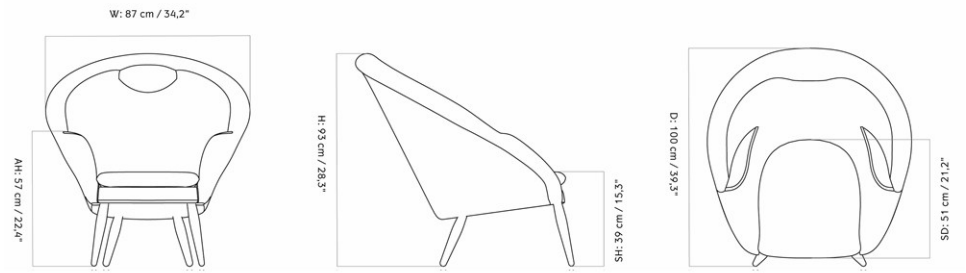

ODA LOUNGE CHAIR, WALNUT BASE
Designed by *Arnold Madsen*

MASTER SKU	1213000PIM	CARE INSTRUCTIONS	Discover our product care guide for comprehensive care instructions.
PRODUCTION TIME	6 WEEKS	DESCRIPTION	Download
COLLI	1		Find more information in the dedicated product fact sheet for this product.
DIMENSIONS	H: 93 cm W: 87 cm D: 100 cm SH: 39 cm SD: 54 cm AH: 57 cm		

SPEC OPTIONS

MASTER SKU	VARIANT	PRODUCTION TIME	EXCL. VAT SEK
1213000PIM	Price Category - PC0T	6 WEEKS	40.556,00
1213000PIM	Price Category - PC1T	6 WEEKS	42.396,00
1213000PIM	Price Category - PC2T <i>Hallingdal 65, Kvadrat / Moss, Sahco, Kvadrat / Savanna, Kvadrat</i>	6 WEEKS	44.316,00
1213000PIM	Price Category - PC3T <i>Arctic, Jab / Safire, Sahco, Kvadrat / Vidar 4, Kvadrat / Zero, Sahco, Kvadrat</i>	6 WEEKS	46.316,00
1213000PIM	Price Category - PC4T <i>Lupo, Dedar</i>	6 WEEKS	48.876,00