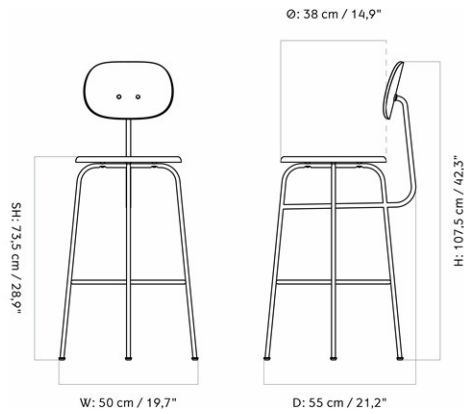

AFTERROOM BAR CHAIR PLUS, BLACK BASE, UPHOLSTERED SEAT, VENEER BACK

Designed by *Afteroom*

| | |
|-----------------|--------------------------|
| MASTER SKU | 8486000PIM |
| PRODUCTION TIME | 6 WEEKS |
| COLLI | 1 |
| DIMENSIONS | H: 107 cm W: 50 cm |
| | D: 55 cm |
| | SH: 73 cm SD: 34 cm |