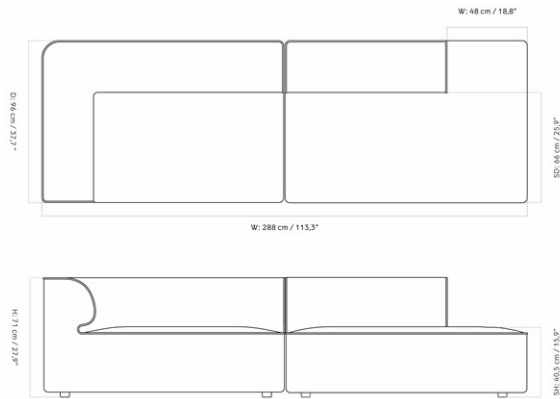

EAVE MODULAR SOFA 96, 2 SEATER, CONFIGURATION 3

Designed by *Norm Architects*

MASTER SKU	9987220PIM
PRODUCTION TIME	7 WEEKS
COLLI	1
DIMENSIONS	H: 71 cm W: 288 cm D: 96 cm SH: 40.5 cm SD: 66 cm AH: 70 cm

CARE INSTRUCTIONS

Discover our product care guide for comprehensive care instructions.

[Download](#)

Find more information in the dedicated product fact sheet for this product.

DESCRIPTION

SPEC OPTIONS

MASTER SKU	VARIANT	PRODUCTION TIME	EXCL. VAT SEK
9987220PIM	Price Category - PC0T <i>Audo Bouclé, Audø</i>	7 WEEKS	39.676,00
9987220PIM	Price Category - PC1T <i>Barnum Bouclé, Audø / Champion, JAB / Illusion, Nevotex / Hot Madison, JAB / Maple, Kvadrat / Remix, Kvadrat / Re-wool, Kvadrat</i>	7 WEEKS	44.236,00
9987220PIM	Price Category - PC2T <i>Canvas 2, Kvadrat / Clay, Sahco, Kvadrat / Fiord, Kvadrat / Hallingdal 65, Kvadrat / Moss, Sahco, Kvadrat / Reflect, Kvadrat / Savanna, Kvadrat / Steelcut Trio 3, Kvadrat</i>	7 WEEKS	49.356,00
9987220PIM	Price Category - PC3T <i>Arctic, Jab / Safire, Sahco, Kvadrat / Vidar 4, Kvadrat / Zero, Sahco, Kvadrat</i>	7 WEEKS	54.476,00
9987220PIM	Price Category - PC4T <i>Lupo, Dedar</i>	7 WEEKS	59.676,00