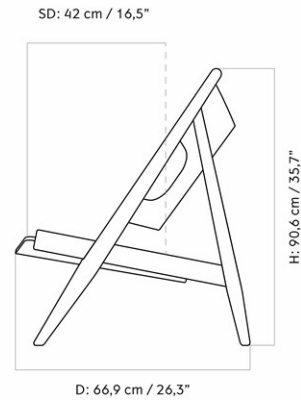

KNITTING LOUNGE CHAIR, WALNUT BASE

Designed by *Ib Kofod-Larsen Design*

MASTER SKU	9682000PIM
PRODUCTION TIME	5 WEEKS
COLLI	1
DIMENSIONS	H: 90.6 cm W: 71.3 cm D: 66.9 cm SH: 30 cm SD: 42 cm AH: 48.5 cm

CARE INSTRUCTIONS

Discover our product care guide for comprehensive care instructions.

[Download](#)

Find more information in the dedicated product fact sheet for this product.

DESCRIPTION

SPEC OPTIONS

MASTER SKU	VARIANT	PRODUCTION TIME	EXCL. VAT SEK
9682000PIM	Price Category - PC0T <i>Audo Bouclé, Audo</i>	5 WEEKS	23.276,00
9682000PIM	Price Category - PC1T <i>Barnum Bouclé, Audo / Champion, JAB / Illusion, Nevotex / Maple, Kvadrat / Remix, Kvadrat / Re-wool, Kvadrat</i>	5 WEEKS	27.276,00
9682000PIM	Price Category - PC2T <i>Canvas 2, Kvadrat / Clay, Sahco, Kvadrat / Fiord, Kvadrat / Hallingdal 65, Kvadrat / Moss, Sahco, Kvadrat / Reflect, Kvadrat / Savanna, Kvadrat / Steelcut Trio 3, Kvadrat</i>	5 WEEKS	30.236,00
9682000PIM	Price Category - PC3T <i>Arctic, Jab / Safire, Sahco, Kvadrat / Vidar 4, Kvadrat / Zero, Sahco, Kvadrat</i>	5 WEEKS	31.516,00
9682000PIM	Price Category - PC4T <i>Cabanon Soft, Designers Guild / Grand Mohair, Danish Art Weaving / Lupo, Dedar</i>	5 WEEKS	32.236,00
9682000PIM	Price Category - PC1L <i>Dakar, Nevotex / Envy, Sørensen / Ultra, Sørensen</i>	5 WEEKS	35.196,00
9682000PIM	Price Category - PC2L <i>Dunes, Sørensen / Nuance, Sørensen</i>	5 WEEKS	38.076,00
9682000PIM	Price Category - PC3L <i>Sheepskin Curly, Nevotex</i>	5 WEEKS	43.516,00