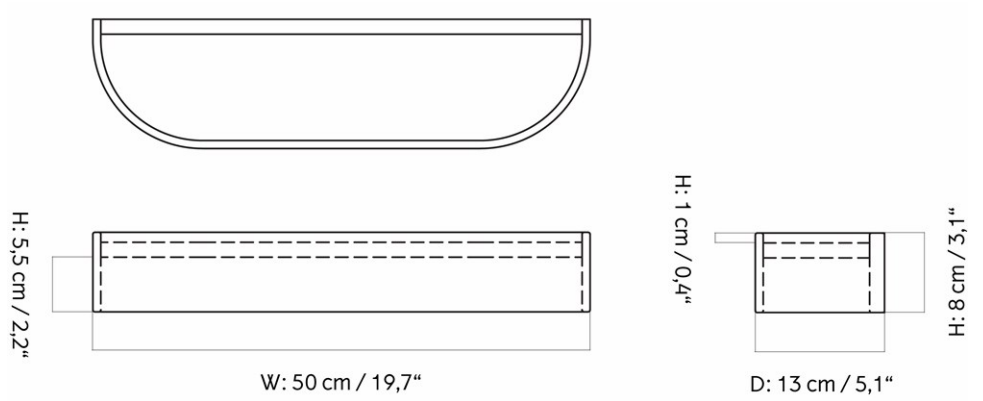

EPOCH SHELF, 50
Designed by *Nina Bruun*

MASTER SKU	6200000PIM	CARE INSTRUCTIONS	Discover our product care guide for comprehensive care instructions.
COLLI	2	DESCRIPTION	Download
DIMENSIONS	H: 8 cm D: 13 cm	W: 50 cm	Find more information in the dedicated product fact sheet for this product.

STOCK OPTION

SKU	VARIANT	EXCL. VAT SEK
6205849	Dark Stained Oak	1.676,00
6205039	Natural Oak	1.676,00