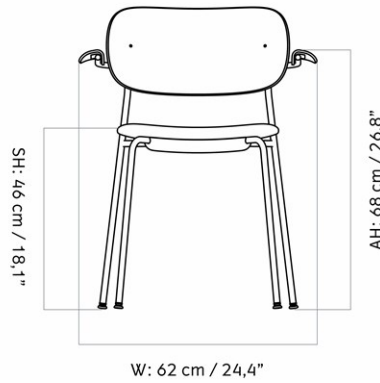

CO DINING CHAIR W/ARMREST, OAK SEAT / BACK
Designed by *Norm Architects*

MASTER SKU	1165100PIM	
PRODUCTION TIME	2-3 WEEKS	
COLLI	1	
DIMENSIONS	H: 80 cm	W: 62 cm
	D: 50.5 cm	
	SH: 48 cm	SD: 39.5 cm
	AH: 68 cm	

CARE INSTRUCTIONS

Discover our product care guide for comprehensive care instructions.

[Download](#)

Find more information in the dedicated product fact sheet for this product.

DESCRIPTION

QUICK SHIP

SKU	VARIANT	PRODUCTION TIME	EXCL. VAT SEK
1166539	Black oak	2 WEEKS	3.756,00
1165849	Dark stained oak	2 WEEKS	3.756,00
1165039	Natural oak	2 WEEKS	3.756,00
1176539	Black oak	3 WEEKS	4.316,00
1176849	Dark stained oak	3 WEEKS	4.316,00
1176019	Natural oak	3 WEEKS	4.316,00