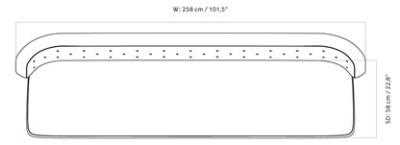

RADIOHUS SOFA, 3 SEATER, NATURAL OAK BASE

Designed by *Vilhelm Lauritzen*

MASTER SKU	1221000PIM	CARE INSTRUCTIONS	Discover our product care guide for comprehensive care instructions.
PRODUCTION TIME	5 WEEKS		Download
COLLI	1		Find more information in the dedicated product fact sheet for this product.
DIMENSIONS	H: 86 cm W: 258 cm D: 77 cm SH: 45 cm SD: 58 cm	DESCRIPTION	

SPEC OPTIONS

MASTER SKU	VARIANT	PRODUCTION TIME	EXCL. VAT SEK
1221000PIM	Price Category - PC0T <i>Audo Bouclé, Audo</i>	5 WEEKS	62.076,00
1221000PIM	Price Category - PC1T <i>Barnum Bouclé, Audo / Champion, JAB / Illusion, Nevotex / Hot Madison, JAB / Remix, Kvadrat / Re-wool, Kvadrat</i>	5 WEEKS	64.796,00
1221000PIM	Price Category - PC2T <i>Canvas 2, Kvadrat / Clay, Sahco, Kvadrat / Fiord, Kvadrat / Hallingdal 65, Kvadrat / Moss, Sahco, Kvadrat / Reflect, Kvadrat / Savanna, Kvadrat / Steelcut Trio 3, Kvadrat</i>	5 WEEKS	67.516,00
1221000PIM	Price Category - PC3T <i>Arctic, Jab / Safire, Sahco, Kvadrat / Vidar 4, Kvadrat / Zero, Sahco, Kvadrat</i>	5 WEEKS	70.236,00
1221000PIM	Price Category - PC4T <i>Grand Mohair, Danish Art Weaving / Lupo, Dedar</i>	5 WEEKS	72.876,00