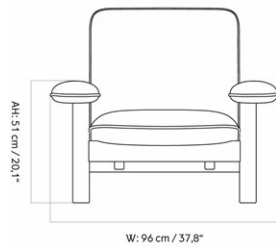

BRASILIA LOUNGE CHAIR, NATURAL OAK BASE

Designed by *Anderssen & Voll*

MASTER SKU	8050000PIM	CARE INSTRUCTIONS	Discover our product care guide for comprehensive care instructions.
PRODUCTION TIME	5 WEEKS		
COLLI	1		Download
DIMENSIONS	H: 82 cm D: 84 cm SH: 39 cm AH: 51 cm	W: 96 cm SD: 52 cm	Find more information in the dedicated product fact sheet for this product.

SPEC OPTIONS

MASTER SKU	VARIANT	PRODUCTION TIME	EXCL. VAT SEK
8050000PIM	Price Category - PC0T <i>Audo Bouclé, Audø</i>	5 WEEKS	19.436,00
8050000PIM	Price Category - PC1T <i>Barnum Bouclé, Audø / Champion, JAB / Illusion, Nevotex / Hot Madison, JAB / Maple, Kvadrat / Remix, Kvadrat / Re-wool, Kvadrat</i>	5 WEEKS	20.796,00
8050000PIM	Price Category - PC2T <i>Canvas 2, Kvadrat / Clay, Sahco, Kvadrat / Fiord, Kvadrat / Hallingdal 65, Kvadrat / Moss, Sahco, Kvadrat / Reflect, Kvadrat / Savanna, Kvadrat / Steelcut Trio 3, Kvadrat</i>	5 WEEKS	23.676,00
8050000PIM	Price Category - PC3T <i>Arctic, Jab / Safire, Sahco, Kvadrat / Vidar 4, Kvadrat / Zero, Sahco, Kvadrat</i>	5 WEEKS	24.956,00
8050000PIM	Price Category - PC4T <i>Cabanon Soft, Designers Guild / Grand Mohair, Danish Art Weaving / Lupo, Dedar</i>	5 WEEKS	26.956,00
8050000PIM	Price Category - PC1L <i>Dakar, Nevotex / Envy, Sørensen / Ultra, Sørensen</i>	5 WEEKS	34.636,00
8050000PIM	Price Category - PC2L <i>Dunes, Sørensen / Nuance, Sørensen</i>	5 WEEKS	37.516,00
8050000PIM	Price Category - PC3L <i>Sheepskin Curly, Nevotex</i>	5 WEEKS	38.796,00