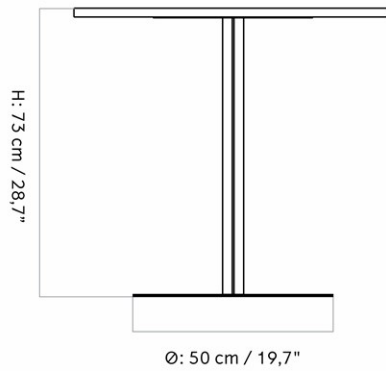

ANDROGYNE SIDE TABLE TOP
 Designed by *Danielle Siggerud*

H: 1,8 cm / 0,7"

Ø: 42 cm / 16,5"

MASTER SKU 1181000PIM
 COLLI 1
 DIMENSIONS H: 1.8 cm W: 42 cm
 D: 42 cm
 Ø: 42, cm

CARE INSTRUCTIONS

Discover our product care guide for comprehensive care instructions.

HARBOUR COLUMN DINING TABLE, ROUND BASE, Ø60 CM

Designed by *Norm Architects*

MASTER SKU
COLLI
DIMENSIONS

9320003PIM
1
H: 73 cm W: 60 cm
D: 60 cm
Ø: 60, cm

CARE INSTRUCTIONS

Discover our product care guide for comprehensive care instructions.

HARBOUR COLUMN DINING TABLE, ROUND BASE, Ø80 CM

Designed by *Norm Architects*

MASTER SKU
COLLI
DIMENSIONS

9320001PIM
1
H: 73 cm Ø: 80, cm

CARE INSTRUCTIONS

Discover our product care guide for comprehensive care instructions.