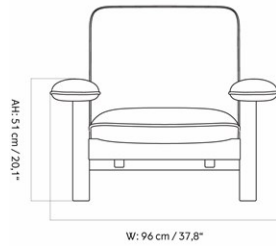

BRASILIA LOUNGE CHAIR, DARK STAINED OAK BASE

Designed by *Anderssen & Voll*

MASTER SKU	8051000PIM	CARE INSTRUCTIONS	Discover our product care guide for comprehensive care instructions.
PRODUCTION TIME	5 WEEKS		
COLLI	1		Download
DIMENSIONS	H: 82 cm W: 96 cm D: 84 cm SH: 39 cm SD: 52 cm AH: 51 cm	DESCRIPTION	Find more information in the dedicated product fact sheet for this product.

SPEC OPTIONS

MASTER SKU	VARIANT	PRODUCTION TIME	EXCL. VAT SEK
8051000PIM	Price Category - PC0T <i>Audo Bouclé, Audø</i>	5 WEEKS	19.436,00
8051000PIM	Price Category - PC1T <i>Barnum Bouclé, Audø / Champion, JAB / Illusion, Nevotex / Hot Madison, JAB / Maple, Kvadrat / Remix, Kvadrat / Re-wool, Kvadrat</i>	5 WEEKS	20.796,00
8051000PIM	Price Category - PC2T <i>Canvas 2, Kvadrat / Clay, Sahco, Kvadrat / Fiord, Kvadrat / Hallingdal 65, Kvadrat / Moss, Sahco, Kvadrat / Reflect, Kvadrat / Savanna, Kvadrat / Steelcut Trio 3, Kvadrat</i>	5 WEEKS	23.676,00
8051000PIM	Price Category - PC3T <i>Arctic, Jab / Safire, Sahco, Kvadrat / Vidar 4, Kvadrat / Zero, Sahco, Kvadrat</i>	5 WEEKS	24.956,00
8051000PIM	Price Category - PC4T <i>Cabanon Soft, Designers Guild / Grand Mohair, Danish Art Weaving / Lupo, Dedar</i>	5 WEEKS	26.956,00
8051000PIM	Price Category - PC1L <i>Dakar, Nevotex / Envy, Sørensen / Ultra, Sørensen</i>	5 WEEKS	34.636,00
8051000PIM	Price Category - PC2L <i>Dunes, Sørensen / Nuance, Sørensen</i>	5 WEEKS	37.516,00
8051000PIM	Price Category - PC3L <i>Sheepskin Curly, Nevotex</i>	5 WEEKS	38.796,00