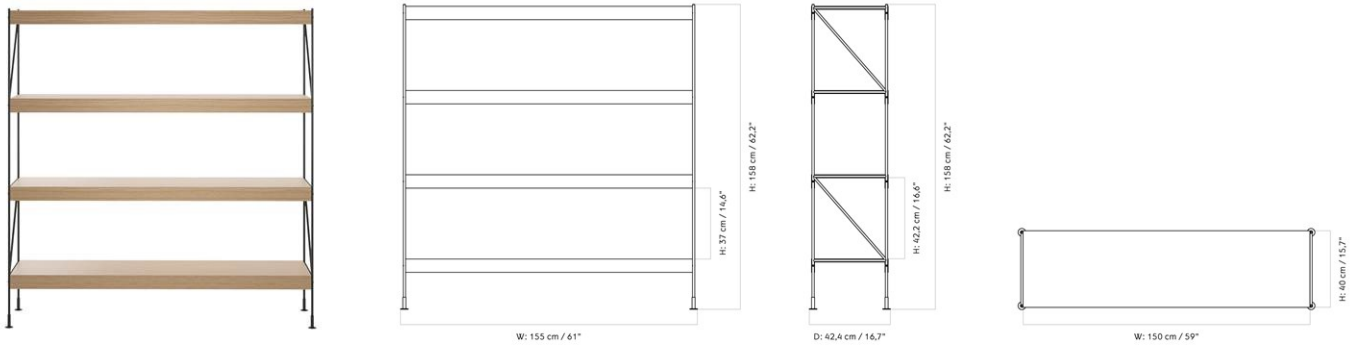

ZET STORING SYSTEM, H158 CM / 62"

Designed by *Kaschkasch*

MASTER SKU
COLLI
DIMENSIONS

7300002PIM
1
H: 158 cm   W: 153 cm
D: 40 cm

CARE INSTRUCTIONS

Discover our product care guide for comprehensive care instructions.

DESCRIPTION

[Download](#)

Find more information in the dedicated product fact sheet for this product.

STOCK OPTION

SKU	VARIANT	EXCL. VAT SEK
7375539	Black Steel Base - Black Oak	13.420,00
7375849	Black Steel Base - Dark Stained Oak	13.420,00
7375039	Black Steel Base - Natural Oak	13.420,00