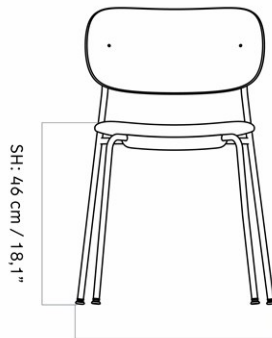

CO DINING CHAIR, CHROME BASE, UPHOLSTERED SEAT, OAK BACK

Designed by *Norm Architects*

SH: 46 cm / 18,1"

W: 52 cm / 20,5"

SD: 40 cm / 15,7"