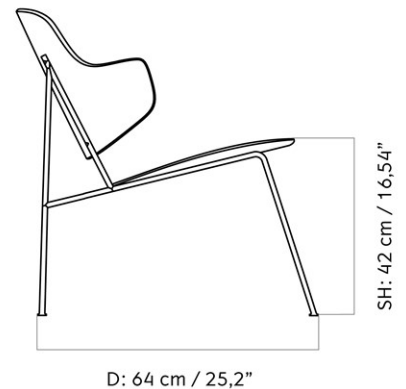

1203025

7.676,00

THE PENGUIN, LOUNGE CHAIR, BLACK BASE, WALNUT
 Designed by *Ib Kofod-Larsen Design*

| | | | |
|-----------------|-----------|-------------|--|
| PRODUCTION TIME | 8 WEEKS | | |
| COLLI | 1 | | |
| DIMENSIONS | H: 74 cm | W: 56 cm | |
| | D: 64 cm | | |
| | SH: 42 cm | AH: 59.3 cm | |