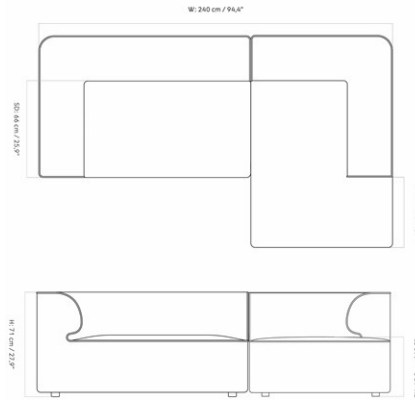

EAVE MODULAR SOFA 96, 2 SEATER, CONFIGURATION 5

Designed by *Norm Architects*

MASTER SKU	9987420PIM
PRODUCTION TIME	7 WEEKS
COLLI	1
DIMENSIONS	H: 71 cm W: 240 cm D: 144 cm SH: 40.5 cm SD: 66 cm AH: 70 cm

CARE INSTRUCTIONS

Discover our product care guide for comprehensive care instructions.

[Download](#)

DESCRIPTION

Find more information in the dedicated product fact sheet for this product.

SPEC OPTIONS

MASTER SKU	VARIANT	PRODUCTION TIME	EXCL. VAT SEK
9987420PIM	Price Category - PC0T <i>Audo Bouclé, Audø</i>	7 WEEKS	39.676,00
9987420PIM	Price Category - PC1T <i>Barnum Bouclé, Audø / Champion, JAB / Illusion, Nevotex / Hot Madison, JAB / Maple, Kvadrat / Remix, Kvadrat / Re-wool, Kvadrat</i>	7 WEEKS	44.236,00
9987420PIM	Price Category - PC2T <i>Canvas 2, Kvadrat / Clay, Sahco, Kvadrat / Fiord, Kvadrat / Hallingdal 65, Kvadrat / Moss, Sahco, Kvadrat / Reflect, Kvadrat / Savanna, Kvadrat / Steelcut Trio 3, Kvadrat</i>	7 WEEKS	49.356,00
9987420PIM	Price Category - PC3T <i>Arctic, Jab / Safire, Sahco, Kvadrat / Vidar 4, Kvadrat / Zero, Sahco, Kvadrat</i>	7 WEEKS	54.476,00
9987420PIM	Price Category - PC4T <i>Lupo, Dedar</i>	7 WEEKS	59.676,00