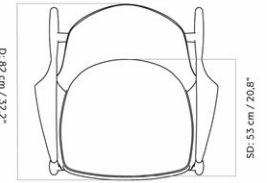

THE SEAL LOUNGE CHAIR, NATURAL OAK BASE, HIGH BACK
 Designed by *Ib Kofod-Larsen Design*

| | | | |
|-----------------|---|-------------------|---|
| MASTER SKU | 1223000PIM | CARE INSTRUCTIONS | Discover our product care guide for comprehensive care instructions. |
| PRODUCTION TIME | 6 WEEKS | | |
| COLLI | 1 | | Download |
| DIMENSIONS | H: 92 cm W: 80 cm D: 82 cm SH: 40 cm SD: 53 cm AH: 61 cm | DESCRIPTION | Find more information in the dedicated product fact sheet for this product. |