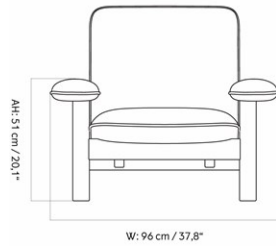

BRASILIA LOUNGE CHAIR, WALNUT BASE

Designed by *Anderssen & Voll*

MASTER SKU	8052000PIM	CARE INSTRUCTIONS	Discover our product care guide for comprehensive care instructions.
PRODUCTION TIME	5 WEEKS		Download
COLLI	1		Find more information in the dedicated product fact sheet for this product.
DIMENSIONS	H: 82 cm W: 96 cm D: 84 cm SH: 39 cm SD: 52 cm AH: 51 cm	DESCRIPTION	

SPEC OPTIONS

MASTER SKU	VARIANT	PRODUCTION TIME	EXCL. VAT SEK
8052000PIM	Price Category - PC0T <i>Audo Bouclé, Audø</i>	5 WEEKS	22.156,00
8052000PIM	Price Category - PC1T <i>Barnum Bouclé, Audø / Champion, JAB / Illusion, Nevotex / Hot Madison, JAB / Maple, Kvadrat / Remix, Kvadrat / Re-wool, Kvadrat</i>	5 WEEKS	23.676,00
8052000PIM	Price Category - PC2T <i>Canvas 2, Kvadrat / Clay, Sahco, Kvadrat / Fiord, Kvadrat / Hallingdal 65, Kvadrat / Moss, Sahco, Kvadrat / Reflect, Kvadrat / Savanna, Kvadrat / Steelcut Trio 3, Kvadrat</i>	5 WEEKS	26.316,00
8052000PIM	Price Category - PC3T <i>Arctic, Jab / Safire, Sahco, Kvadrat / Vidar 4, Kvadrat / Zero, Sahco, Kvadrat</i>	5 WEEKS	27.836,00
8052000PIM	Price Category - PC4T <i>Cabanon Soft, Designers Guild / Grand Mohair, Danish Art Weaving / Lupo, Dedar</i>	5 WEEKS	29.756,00
8052000PIM	Price Category - PC1L <i>Dakar, Nevotex / Envy, Sørensen / Ultra, Sørensen</i>	5 WEEKS	37.516,00
8052000PIM	Price Category - PC2L <i>Dunes, Sørensen / Nuance, Sørensen</i>	5 WEEKS	40.316,00
8052000PIM	Price Category - PC3L <i>Sheepskin Curly, Nevotex</i>	5 WEEKS	41.676,00