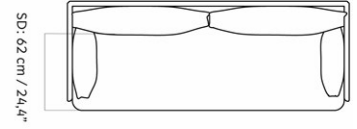

OFFSET LOOSE COVER FOR 3- SEATER

Designed by *Norm Architects*

MASTER SKU
PRODUCTION TIME
COLLI
DIMENSIONS

9852012PIM
6 WEEKS
1
H: 59 cm
D: 90 cm
SH: 38 cm
W: 228 cm

CARE INSTRUCTIONS
DESCRIPTION

Discover our product care guide for comprehensive care instructions.
[Download](#)
Find more information in the dedicated product fact sheet for this product.