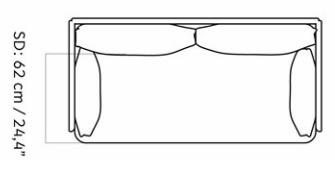

Find more information in the dedicated product fact sheet for this product.

OFFSET LOOSE COVER FOR 2-SEATER
 Designed by *Norm Architects*

H: 75 cm / 29.5"

SH: 38 cm / 14.9"

D: 90 cm / 35.4"

SD: 62 cm / 24.4"