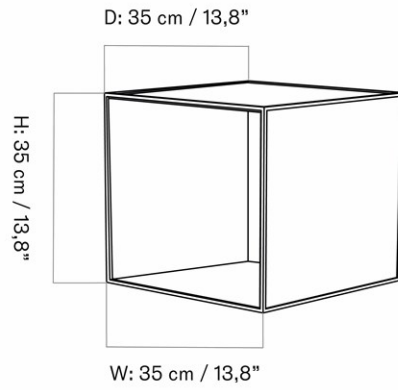

CARE INSTRUCTIONS

Discover our product care guide for comprehensive care instructions.

[Download](#)

DESCRIPTION

Find more information in the dedicated product fact sheet for this product.

FRAME 35

Designed by *Mogens Lassen*