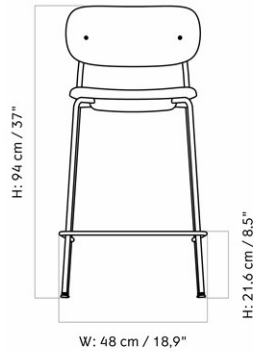

CO COUNTER CHAIR, UPHOLSTERED SEAT, OAK BACK

Designed by *Norm Architects*

MASTER SKU	1184000PIM
PRODUCTION TIME	5 WEEKS
COLLI	1
DIMENSIONS	H: 94.5 cm W: 49.5 cm D: 49.5 cm SH: 68.5 cm SD: 39.5 cm

CARE INSTRUCTIONS

Discover our product care guide for comprehensive care instructions.

[Download](#)

Find more information in the dedicated product fact sheet for this product.

DESCRIPTION

SPEC OPTIONS

MASTER SKU	VARIANT	PRODUCTION TIME	EXCL. VAT SEK
1184000PIM	Price Category - PC0T <i>Audo Bouclé, Audo</i>	5 WEEKS	4.636,00
1184000PIM	Price Category - PC0L - NEW <i>Sierra, Camo</i>	5 WEEKS	5.276,00
1184000PIM	Price Category - PC1T <i>Barnum Bouclé, Audo / Champion, JAB / Illusion, Nevotex / Hot Madison, JAB / Maple, Kvadrat / Remix, Kvadrat / Re-wool, Kvadrat</i>	5 WEEKS	5.356,00
1184000PIM	Price Category - PC1L <i>Dakar, Nevotex / Envy, Sørensen / Ultra, Sørensen</i>	5 WEEKS	5.756,00
1184000PIM	Price Category - PC2T <i>Canvas 2, Kvadrat / Clay, Sahco, Kvadrat / Fiord, Kvadrat / Hallingdal 65, Kvadrat / Moss, Sahco, Kvadrat / Reflect, Kvadrat / Savanna, Kvadrat / Steelcut Trio 3, Kvadrat</i>	5 WEEKS	5.996,00
1184000PIM	Price Category - PC2L <i>Dunes, Sørensen / Nuance, Sørensen</i>	5 WEEKS	6.636,00
1184000PIM	Price Category - PC3T <i>Arctic, Jab / Safire, Sahco, Kvadrat / Vidar 4, Kvadrat / Zero, Sahco, Kvadrat</i>	5 WEEKS	6.636,00
1184000PIM	Price Category - PC3L	5 WEEKS	7.436,00