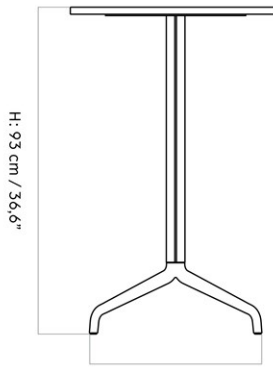

HARBOUR COLUMN COUNTER TABLE, STAR BASE, 70X60 CM / 28X24"

Designed by *Norm Architects*

H: 93 cm / 36,6"

D/W: 49 cm / 19,3"