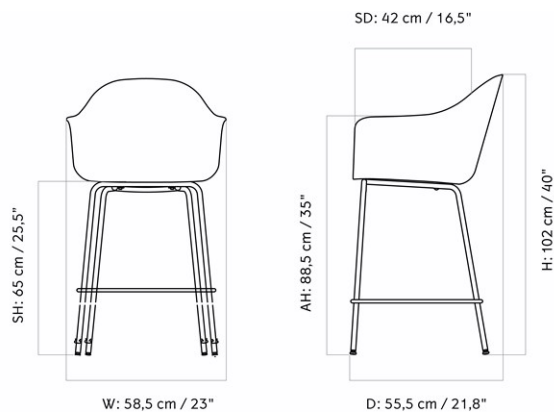

FURNITURE

Seating

BAR & COUNTER CHAIRS

HARBOUR BAR CHAIR, PLASTIC SHELL

Designed by *Norm Architects*

| | |
|-----------------|--|
| MASTER SKU | 9345100PIM |
| PRODUCTION TIME | 2 WEEKS |
| COLLI | 1 |
| DIMENSIONS | H: 112 cm W: 58.5 cm D: 55.5 cm SH: 75 cm SD: 42 cm AH: 98.5 cm |