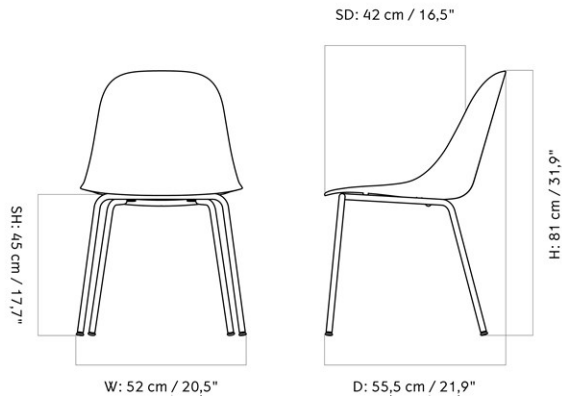

HARBOUR SIDE, DINING CHAIR, STEEL BASE, PLASTIC SHELL

Designed by *Norm Architects*

MASTER SKU	9394939PIM	
PRODUCTION TIME	2-6 WEEKS	
COLLI	1	
DIMENSIONS	H: 81 cm	W: 52 cm
	D: 55.5 cm	
	SH: 45 cm	SD: 42 cm

CARE INSTRUCTIONS

Discover our product care guide for comprehensive care instructions.

[Download](#)

Find more information in the dedicated product fact sheet for this product.

DESCRIPTION

SPEC OPTIONS

MASTER SKU	VARIANT	PRODUCTION TIME	EXCL. VAT SEK
9394939PIM	Dependent On Selected Variant	2 WEEKS	2.796,00

QUICK SHIP

SKU	VARIANT	PRODUCTION TIME	EXCL. VAT SEK
9394939-0000ZZZZ	Black - Black, 9011	2 WEEKS	2.796,00
9394939-0001ZZZZ	Black - Burned red, 8015	6 WEEKS	2.796,00
9394939-0002ZZZZ	Black - Khaki, 1011	2 WEEKS	2.796,00
9394939-0003ZZZZ	Black - Light Grey, 9002	2 WEEKS	2.796,00
9394939-0004ZZZZ	Black - Olive, 7002	2 WEEKS	2.796,00
9394939-0005ZZZZ	Black - White, 9016	2 WEEKS	2.796,00