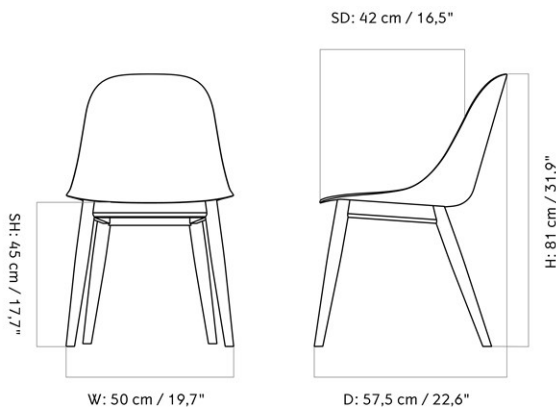

HARBOUR SIDE DINING CHAIR, OAK BASE, PLASTIC SHELL

Designed by *Norm Architects*

MASTER SKU	9394839PIM
PRODUCTION TIME	2-17 WEEKS
COLLI	1
DIMENSIONS	H: 81 cm W: 50 cm
	D: 57.5 cm
	SH: 45 cm SD: 42 cm

CARE INSTRUCTIONS

Discover our product care guide for comprehensive care instructions.

[Download](#)

Find more information in the dedicated product fact sheet for this product.

DESCRIPTION

SPEC OPTIONS

MASTER SKU	VARIANT	PRODUCTION TIME	EXCL. VAT SEK
9394839PIM	Dependent On Selected Oak - Dependent On Selected Variant	5 WEEKS	3.516,00

QUICK SHIP

SKU	VARIANT	PRODUCTION TIME	EXCL. VAT SEK
9394839-0000ZZZZ	Black Oak - Black, 9011	2 WEEKS	3.516,00
9394839-0001ZZZZ	Black Oak - Burned red, 8015	6 WEEKS	3.516,00
9394839-0002ZZZZ	Black Oak - Khaki, 1011	2 WEEKS	3.516,00
9394839-0003ZZZZ	Black Oak - Light Grey, 9002	2 WEEKS	3.516,00
9394839-0004ZZZZ	Black Oak - Olive, 7002	2 WEEKS	3.516,00
9394839-0005ZZZZ	Black Oak - White, 9016	2 WEEKS	3.516,00
9394839-0100ZZZZ	Dark Stained Oak - Black, 9011	2 WEEKS	3.516,00
9394839-0101ZZZZ	Dark Stained Oak - Burned red, 8015	6 WEEKS	3.516,00
9394839-0102ZZZZ	Dark Stained Oak - Khaki, 1011	2 WEEKS	3.516,00
9394839-0103ZZZZ	Dark Stained Oak - Light Grey, 9002	2 WEEKS	3.516,00
9394839-0104ZZ	Dark Stained Oak - Olive, 7002	2 WEEKS	3.516,00