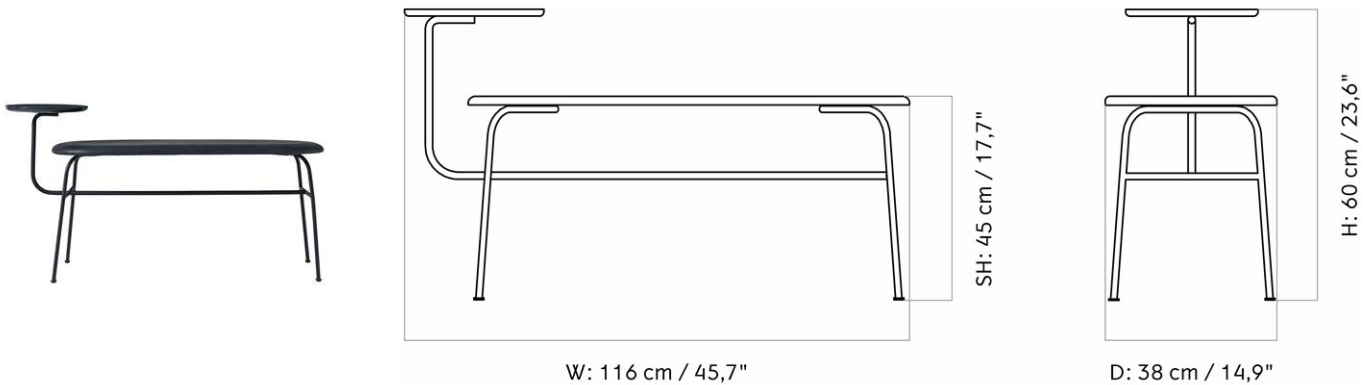

AFTERROOM BENCH

Designed by *Afterroom*

MASTER SKU	8870500PIM	CARE INSTRUCTIONS	Discover our product care guide for comprehensive care instructions.
PRODUCTION TIME	5 WEEKS		
COLLI	1		Download
DIMENSIONS	H: 60 cm D: 38 cm SH: 45 cm	W: 116 cm SD: 38 cm	DESCRIPTION Find more information in the dedicated product fact sheet for this product.

SPEC OPTIONS

MASTER SKU	VARIANT	PRODUCTION TIME	EXCL. VAT SEK
8870500PIM	Price Category - PC0T <i>Audo Bouclé, Audo</i>	5 WEEKS	8.476,00
8870500PIM	Price Category - PC1T <i>Barnum Bouclé, Audo / Champion, JAB / Illusion, Nevotex / Hot Madison, JAB / Maple, Kvadrat / Remix, Kvadrat / Re-wool, Kvadrat</i>	5 WEEKS	10.076,00
8870500PIM	Price Category - PC2T <i>Canvas 2, Kvadrat / Clay, Sahco, Kvadrat / Fiord, Kvadrat / Hallingdal 65, Kvadrat / Moss, Sahco, Kvadrat / Reflect, Kvadrat / Savanna, Kvadrat / Steelcut Trio 3, Kvadrat</i>	5 WEEKS	11.836,00
8870500PIM	Price Category - PC0L- NEW <i>Sierra, Camo</i>	5 WEEKS	11.996,00
8870500PIM	Price Category - PC1L <i>Dakar, Nevotex / Envy, Sørensen / Ultra, Sørensen</i>	5 WEEKS	12.476,00
8870500PIM	Price Category - PC3T <i>Arctic, Jab / Safire, Sahco, Kvadrat / Vidar 4, Kvadrat / Zero, Sahco, Kvadrat</i>	5 WEEKS	13.596,00
8870500PIM	Price Category - PC2L <i>Dunes, Sørensen / Nuance, Sørensen</i>	5 WEEKS	13.676,00
8870500PIM	Price Category - PC4T <i>Cabanon Soft, Designers Guild / Grand Mohair, Danish Art Weaving / Lupo, Dedar</i>	5 WEEKS	14.556,00