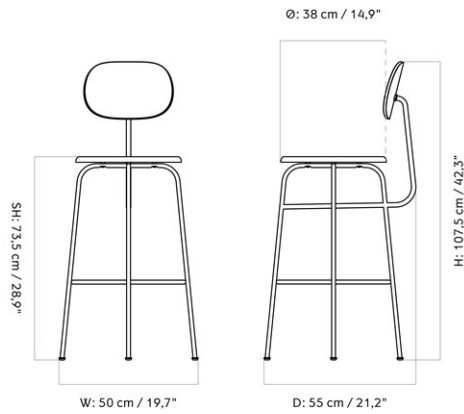

AFTERROOM BAR CHAIR PLUS, BLACK BASE, UPHOLSTERED SEAT AND BACK

Designed by *Afteroom*

| | |
|-----------------|---|
| MASTER SKU | 9450000PIM |
| PRODUCTION TIME | 5 WEEKS |
| COLLI | 1 |
| DIMENSIONS | H: 107.5 cm W: 50 cm D: 55 cm SH: 75 cm SD: 34 cm |