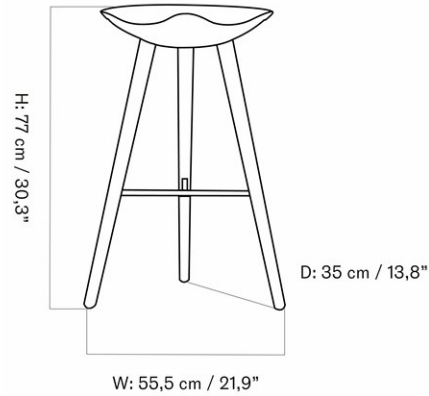

1206026

9.676,00

FURNITURE

Seating

STOOLS

ML 42 BAR STOOL

Designed by *Mogens Lassen*

| | | |
|------------|------------|-----------|
| MASTER SKU | BL41400PIM | |
| COLLI | 1 | |
| DIMENSIONS | H: 81 cm | W: 56 cm |
| | D: 35 cm | |
| | SH: 77 cm | SD: 36 cm |