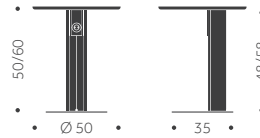

FIGURIN

Ø 50 cm

BJÖRK

7470

ASK

7520

EK

7670

KUBIK/ ST

VIKT

TILLÄGG FÖR

Täcklack annan färg än svart och vit

Textilkabel annan färg

Dubbel USB uttag istället för jordat

1100

offereras

offereras