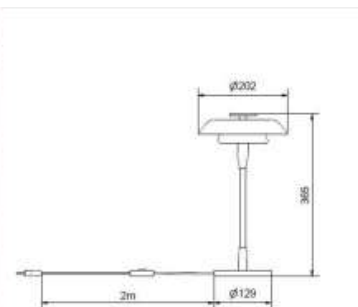

- **Art.no**
- 4407524 Metallic Champagne
- 4407526 Mattsvart/blank skogsgrön
- 0129-095-000 G9 4W 2700K 480lm Dim

Price SEK

3 999.00

4 159.00

126.00

BELID LIGHTING GROUP.

Article nr	4407524
Socket	G9
Class	KL II
IP Class	20
Max watt	5
Kelvin	-
Height	365
Width	-
Length	-
Diameter	200
Lumen	-
Cable color	SVART
Cable length	2
Dimable	NEJ
Light source included	No