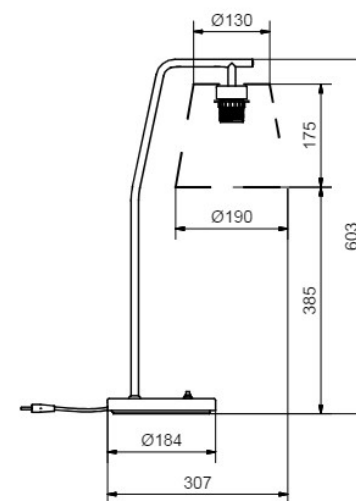

Socket	E27
Class	KL II
IP Class	20
Max watt	40
Kelvin	-
Height	603
Width	307
Length	-
Diameter	-
Lumen	-
Cable color	SVART
Cable lenght	3
Dimable	NEJ