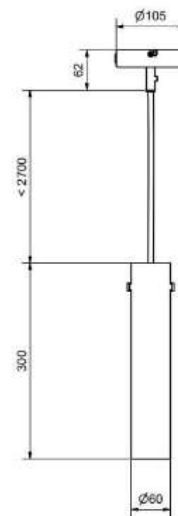

BELID LIGHTING GROUP.

Socket	GU10
Class	KL I
IP Class	20
Max watt	10
Kelvin	-
Height	300
Width	-
Length	-
Diameter	60
Lumen	-
Cable color	SVART
Cable length	2.6
Dimable	JA