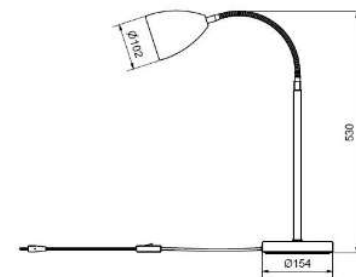

BELID LIGHTING GROUP.

Socket	GU10
Class	KL II
IP Class	20
Max watt	8
Kelvin	-
Height	530
Width	-
Length	-
Diameter	-
Lumen	-
Cable color	SVART
Cable length	2.05
Dimable	NEJ