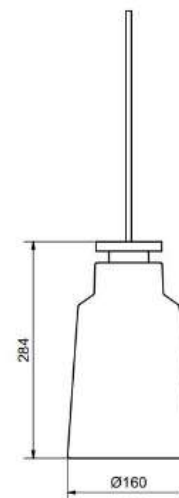

Socket	E27
Class	KL II
IP Class	20
Max watt	-
Kelvin	-
Height	285
Width	-
Length	-
Diameter	160
Lumen	-
Cable color	VIT
Cable lenght	2.8
Dimable	JA

BELID LIGHTING GROUP.

herstal