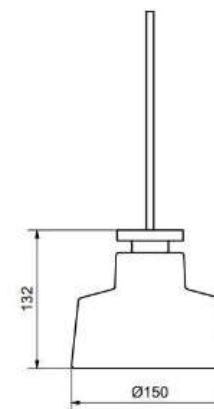

Street XS

- **Art.no**
- HB1686036 Vit
- HB1686007 Svart
- 0129-137-000 GU10 LED 4,9W 355lm dim

Price SEK

1 359.00

1 359.00

143.00

Socket	GU10
Class	KL II
IP Class	20
Max watt	-
Kelvin	-
Height	140
Width	-
Length	-
Diameter	150
Lumen	-
Cable color	VIT
Cable length	2.8
Dimable	JA

BELID LIGHTING GROUP.

herstal

44