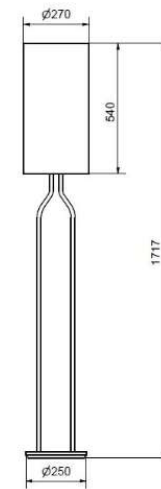

Socket	E27
Class	KL II
IP Class	20
Max watt	20
Kelvin	-
Height	1717
Width	-
Length	-
Diameter	289
Lumen	-
Cable color	SVART
Cable length	4
Dimable	NEJ