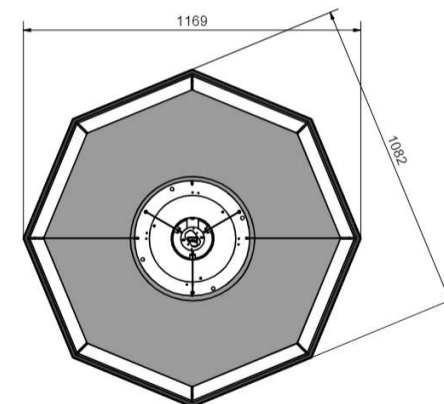

Soft Sound Octagon - Ljudabsorbent ø1140 H400

BELID LIGHTING GROUP.

- **Art.no**
- 9006740400-15213678 Roströd **20 078.00**
- 9006741400-15213678 Grön **20 078.00**
- 9006742400-15213678 Grå **20 078.00**
- 9006743400-15213678 Blå **20 078.00**
- 9006745400-15213678 Vit **20 078.00**
- *Integrerad LED*