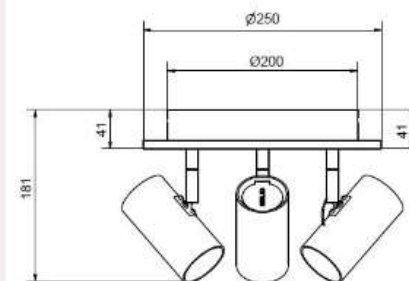

Price SEK

2 879.00

2 879.00

143.00

BELID LIGHTING GROUP.

Socket	GU10
Class	KL II
IP Class	20
Max watt	8
Kelvin	-
Height	181
Width	-
Length	-
Diameter	250
Lumen	-
Cable color	-
Cable lenght	-
Dimable	JA

57

Tyson Spotlight 5