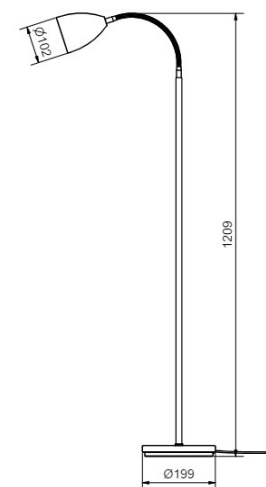

BELID LIGHTING GROUP.

Socket	GU10
Class	KL II
IP Class	20
Max watt	8
Kelvin	-
Height	1209
Width	-
Length	-
Diameter	102
Lumen	-
Cable color	SVART
Cable length	2.8
Dimable	NEJ