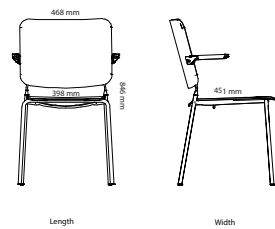

Feather chair armrests