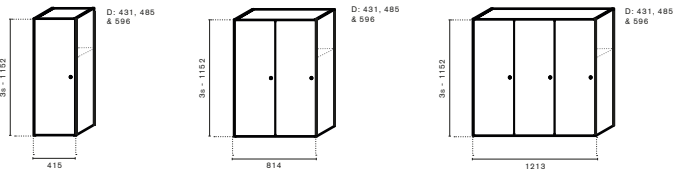

Wardrobe

3S