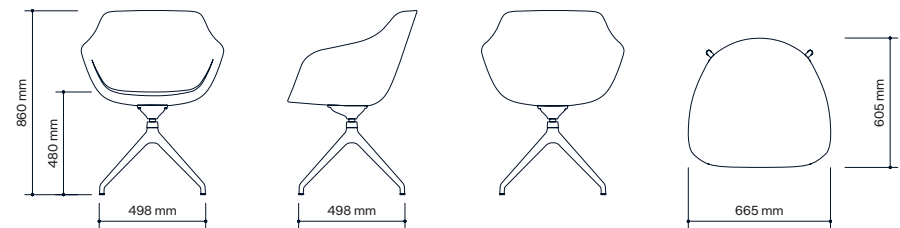

Eski Swivel Chair 4-star