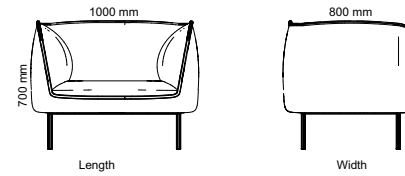

Color & Trim

	Fabrics
Price Group 2	Ally Cura Grain Hello Reflect Select Sumi
Price Group 3	Acton Auckland Capture Foster Hestan Main Line Flax Moore Node Remix Re-wool
Price Group 4	Debut Divina MD Hallingdal 65 Rami Ritz Steelcut Trio Wolin
Leather	Elmosoft Leather

Armchair

All other materials and colors are offered as a custom order.