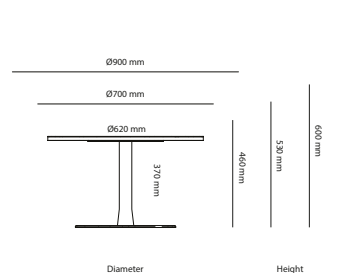

Radius

SURFACE LAYER/COLOUR

Desktop	HPL	Laminate	Veneer	Stained Veneer	Solid	Marble
Beige	White	White	Birch	White Ash	Ash	Bianco Carrara
Light grey	Light grey	Light grey	Oak	Black	Oak	Verde Guatemala
Black	Dark grey	Dark grey				Emperador Dark
	Black					

All other materials and colors are offered separately