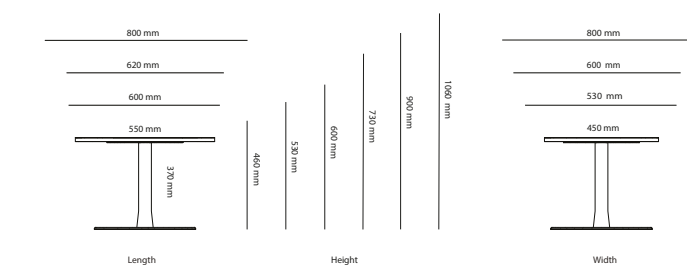

Radius

SURFACE LAYER/COLOUR

Desktop	HPL	Laminate	Veneer	Stained Veneer	Solid	Marble
Beige	White	White	Birch	White Ash	Ash	Bianco Carrara
Light grey	Light grey	Light grey	Oak	Black	Oak	Verde Guatemala
Black	Dark grey	Dark grey				Emperador Dark
	Black					

All other materials and colors are offered separately