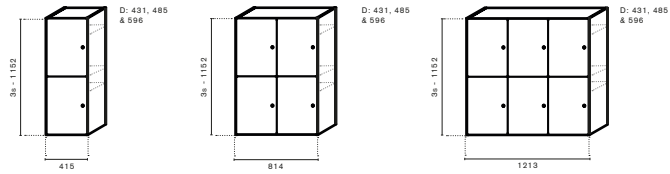

Personal lockers – Mid

3S