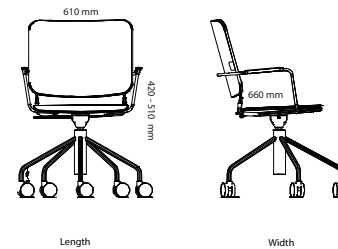

Feather chair

Feather swivel chair armrests

Feather lounge (Price quoted on request)

Feather chair armrests

Feather swivel-adjust chair armrests

Feather lounge swivel (Price quoted on request)

All other materials and colors are offered as a custom order.