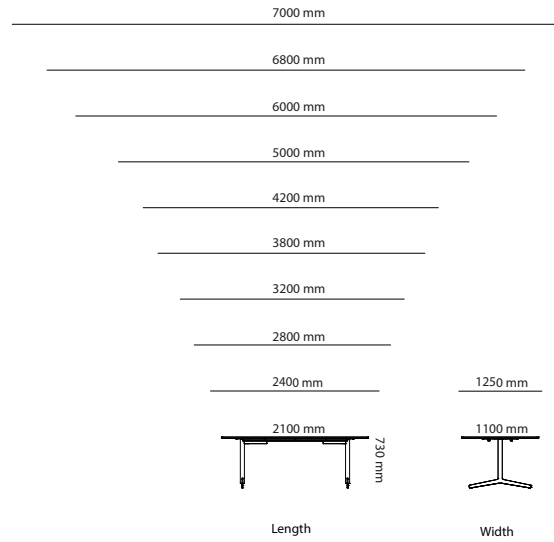

Choice Conference

Options

	Choice Conference	Stand			
		Square legs height 730mm	Square legs height 900mm	T-foot height 730mm	Plate based foot height 730mm
27B19D2	Choice Conference (R150mm) 1900-2400 x 950-1400mm	Included in price	254 kr	1 767 kr	3 943 kr
27B24D2	Choice Conference (R150mm) 2410-3200 x 950-1400mm	Included in price	254 kr	1 767 kr	3 973 kr
27B32D2	Choice Conference (R150mm) 3210-4800 x 950-1400mm	Included in price	381 kr	2 651 kr	5 914 kr
27A19D2	Choice Conference (rectang) 1900-2400 x 950-1400mm	Included in price	254 kr	1 767 kr	3 943 kr
27A24D2	Choice Conference (rectang) 2410-3200 x 950-1400mm	Included in price	254 kr	1 767 kr	3 943 kr
27A32D2	Choice Conference (rectang) 3210-4800 x 950-1400mm	Included in price	381 kr	2 651 kr	5 914 kr

1600 mm to 2000 mm

1200 mm to 1590 mm

Length

Table desk Corner

2000 mm to 2400 mm

1600 mm to 1990 mm

Length

SURFACE LAYER/COLOR

2-legs electric stand

690 mm Long foot

610 mm Std. foot

490 mm
Short foot

3-legs electric stand

690 mm
(foot)

SURFACE LAYER/COLOUR

Lacquer

Silver

White

Black

All other colors are offered separately

Electric Stand

Art.no.	Electric stand 2 leg	Black	Silver	White
80502423610ME	Opus 2 leg 610 standard för skjutbar skiva	7 687 kr	7 687 kr	7 687 kr
80503423490ME	Electric Stand Opus 2 leg short foot 490	5 171 kr	5 171 kr	5 171 kr
80504423610ME	Electric Stand Opus 2 leg Std. foot 610	4 148 kr	4 148 kr	4 148 kr
80504623690ME	Electric Stand Opus 2 leg long foot 690	5 171 kr	5 171 kr	5 171 kr
80514423670ME	El. Frame Choice 2-leg, 3-stage, 670 foot	4 121 kr	4 121 kr	4 121 kr
Electric stand 3 leg				
80505433690ME	Electric Stand Opus 3-ben	10 616 kr	10 616 kr	10 616 kr
Accessorie Electric stand				
80394KB	Short Tube (950 mm) for Opus light			735 kr