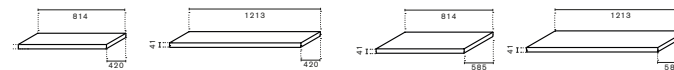

Seat pad

UPHOLSTERED