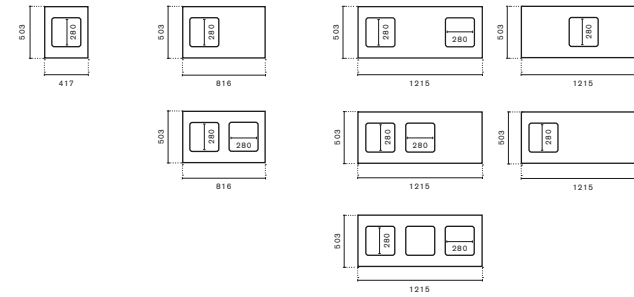

2S - CREST TOP