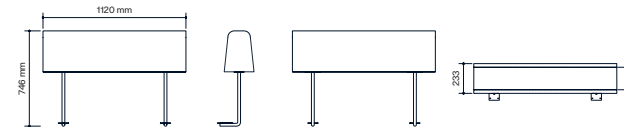

All other materials and colors are offered as a custom order.

Escape 1200x1200

Escape 1600x800

Escape 2400x800

Flush Backrest

Between Backrest

Table

Escape Sofa