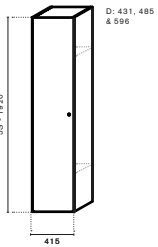

Wardrobe

3S

4S

5S

Waste sorting

2S

2S - CREST TOP

3S

Seat pad

UPHOLSTERED