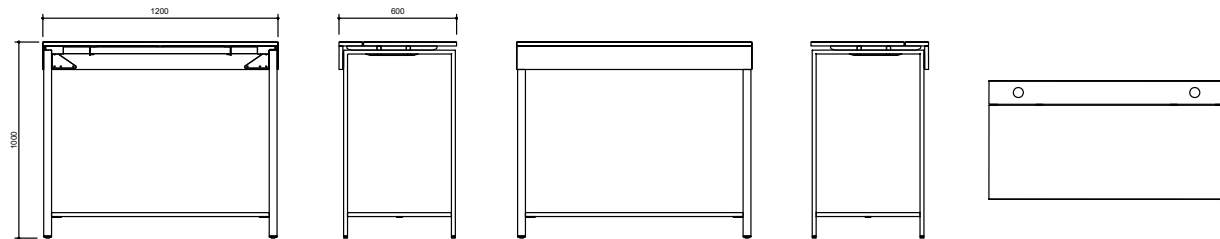

Color & Trim

Table Top	
HPL Price Group 1	White Light grey Dark grey
HPL Price Group 2	Black anti fingerprint Beech Birch Oak Oak white glazed Ash white glazed Black stained
Desktop	
	Pebble 4175 Nero 4023 Mushroom 4176 Pewter 4155 Charcoal 4166 Smokey blue 4179 Mauve 4172 Ash 4132 Conifer 4174 Burgundy 4154
Veneer	
	Birch Oak
Stained Veneer	
	Oak white glazed Ash white glazed Dark brown stained Black stained
Legs/Frame	
Price Group 1	White lacquer Black lacquer Silver lacquer*
Price Group 2	Chrome lacquer* Dark Chocolate Misty Grey Fern Green* Vermilion Red* Coastal Blue*

Neat Hi

*Not available as standard order for Neat HiLo.

All other materials and colors are offered as a custom order.