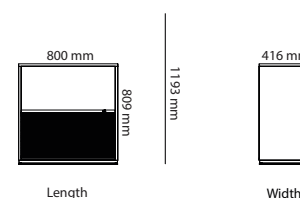

With rollfront