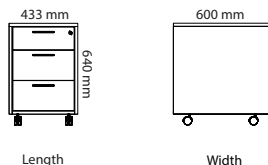

Pedestals

SURFACE LAYER/COLOUR

Lacquer	Laminate	Veneer	Stained Veneer
White S 0500-N	White	Birch	White Ash
Black S 9000-N	Light grey	Oak	
	Dark grey		
White S 0500-N	White	Birch	White Ash
Light grey S 2500-N	Light grey	Oak	
Dark grey S 7000-N	Dark grey		
Black S 9000-N			
Sandy grey S 2005-Y50R			
Fern green S 7010-G30Y			
Bay leave S 4020-G30Y			
Petroleum S 7020-B10G			

All other materials and colors are offered separately