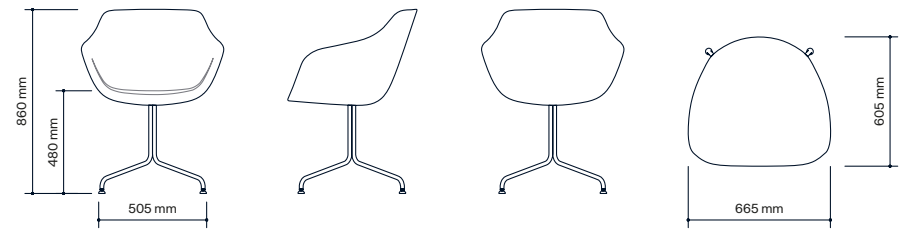

Eski Swivel Chair 4-feet