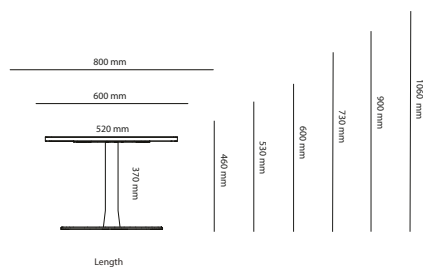

Choice Conference

Options

	Choice Conference	Stand			
		Square legs height 730mm	Square legs height 900mm	T-foot height 730mm	Plate based foot height 730mm
27B19D2	Choice Conference (R150mm) 1900-2400 x 950-1400mm	Included in price	254 kr	1 767 kr	3 943 kr
27B24D2	Choice Conference (R150mm) 2410-3200 x 950-1400mm	Included in price	254 kr	1 767 kr	3 973 kr
27B32D2	Choice Conference (R150mm) 3210-4800 x 950-1400mm	Included in price	381 kr	2 651 kr	5 914 kr
27A19D2	Choice Conference (rectang) 1900-2400 x 950-1400mm	Included in price	254 kr	1 767 kr	3 943 kr
27A24D2	Choice Conference (rectang) 2410-3200 x 950-1400mm	Included in price	254 kr	1 767 kr	3 943 kr
27A32D2	Choice Conference (rectang) 3210-4800 x 950-1400mm	Included in price	381 kr	2 651 kr	5 914 kr

Choice Desk

Options

Desktop	Price
Cable Management	
Hole Ø51mm	53 kr
Hole Ø60mm	53 kr
Hole Ø30mm	53 kr
Hole Ø80mm	53 kr
Cable recess on back side:	
Long (follows length of table top)	71 kr
Short (fixed length 300mm)	71 kr
Legs	
900 mm (L1: 1200-1590mm)	3 689 kr
900 mm (L2: 1600-2000mm)	4 506 kr

Table

Trapezium table

SURFACE LAYER/COLOUR

Desktop	Laminate	Veneer
Beige	White	Birch
Light grey	Light grey	
Black	Dark grey	

All other materials and colors are offered separately

College

Art.no.	Table	Laminate	Veneer	Desktop
24A10070	College table 1000x700mm	2 876 kr	3 415 kr	3 415 kr
24A12070	College table 1200x700mm	3 094 kr	3 633 kr	3 633 kr
24A12080	College table 1200x800mm	3 134 kr	3 673 kr	3 673 kr
24A13065	College table 1300x650mm	3 094 kr	3 633 kr	3 633 kr
24A14070	College table 1400x700mm	3 243 kr	3 782 kr	3 782 kr
24A14080	College table 1400x800mm	3 362 kr	3 901 kr	3 901 kr
24A16080	College table 1600x800mm	3 462 kr	4 001 kr	4 001 kr
24A6565	College table 650x650mm	2 573 kr	3 112 kr	3 112 kr
24A7070	College table 700x700mm	2 629 kr	3 168 kr	3 168 kr
24A8065	College table 800x650mm	2 666 kr	3 205 kr	3 205 kr
	Trapezium table			
24B14070	College table (trapezium) 1400/700/700mm		3 987 kr	3 987 kr