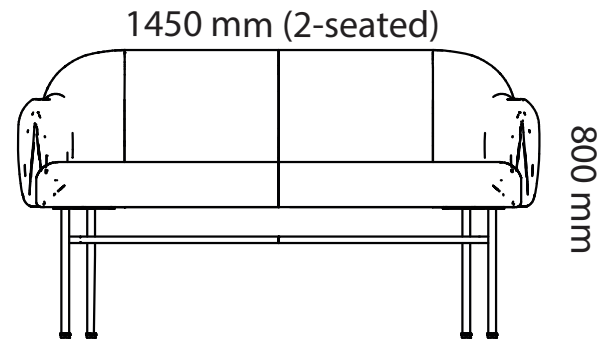

Color & Trim

Fabrics	
Price Group 2	Ally Cura Grain Hello Reflect Select Sumi
Price Group 3	Acton Auckland Capture Foster Hestan Main Line Flax Moore Node Remix Re-wool
Price Group 4	Debut Divina MD Hallingdal 65 Rami Ritz Steelcut Trio Wolin
Leather	Elmosoft Leather

Length