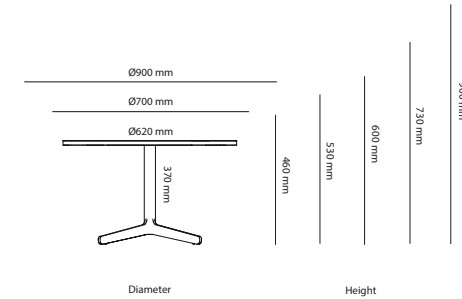

Options

Cable Management	Price
Cutout for Bi-Box Large	183 kr
Cutout for Powerbox, Bi-Box Small (F)	183 kr
Cutout for Bi-Box Large, 2 pcs	366 kr
Cutout for Powerbox, Bi-Box Small, 2 pcs	366 kr
Cable door Feather	3 625 kr
Cable door Feather, 2 pcs	7 250 kr
Color of Stand	
Misty grey	1 136 kr
Dark Chocolate	1 136 kr
Chrome stand, mid section 1800 mm	2 346 kr
Chrome stand, 2100x1100	3 008 kr
Chrome stand, 2400x1100	3 179 kr
Chrome stand, 3200x1100	4 934 kr
Chrome stand, 2800x1100	4 934 kr
Chrome stand, 3800x1100	5 232 kr
Chrome stand, 4200x1100	5 530 kr

Feather Table

Length Height

Width

Square/Rectangle

Diameter Height

Round

Length Height

Width