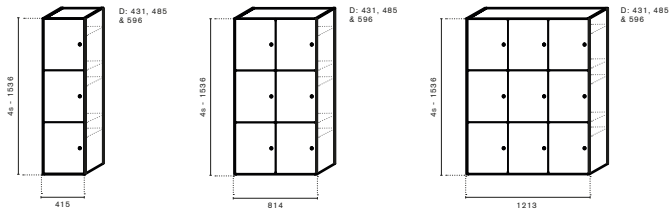

Personal lockers – Low

1S

2S

3S

4S

Personal lockers – Mid

3S

4S

Personal lockers – High

2S

4S