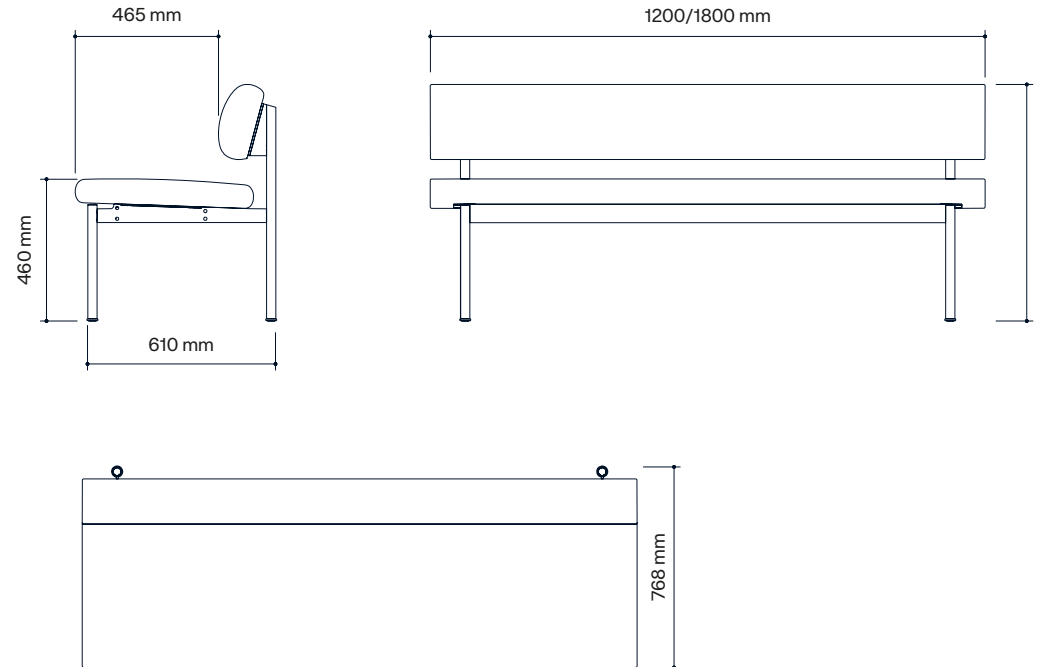

Everlong Sofa

Color & Trim

	Fabrics	Powder Coating
Price Group 1	Event Era	White Silver Black
Price Group 2	Quest Select Sumi Ally Hello Cura Grain Reflect	Chrome Lacquer Misty Grey Dark Chocolate Fern Green Coastal Blue Vermilion Red
Price Group 3	Main Line Flax Re-Wool Remix 3 Node Capture Moore Acton Hestan Auckland Foster	
Price Group 4	Ritz Hallingdal 65 Steelcut Trio 3 Divina MD Debut Rami Wolin	
Leather	Elmosoft Leather	

All other materials and colors are offered as a custom order.