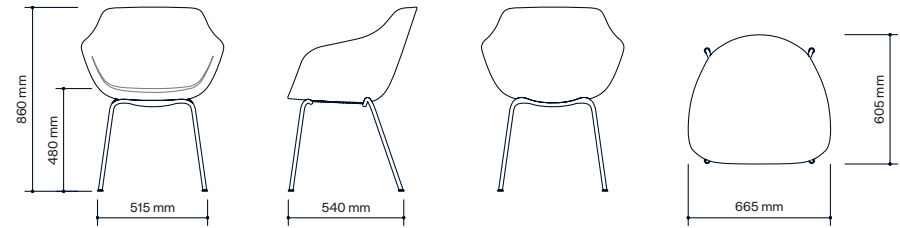

Eski Chair

Color & Trim

	Fabrics	Powder Coating
Price Group 1	Event Era	White Silver Black
Price Group 2	Quest Select Sumi Ally Hello Cura Grain Reflect	Chrome Lacquer Misty Grey Dark Chocolate Fern Green Coastal Blue Vermilion Red
Price Group 3	Main Line Flax Re-Wool Remix 3 Node Capture Moore Acton Hestan Auckland Foster	
Price Group 4	Ritz Hallingdal 65 Steelcut Trio 3 Divina MD Debut Rami Wolin	
Leather	Elmosoft Leather	

All other materials and colors are offered as a custom order.

Eski Chair 4-leg