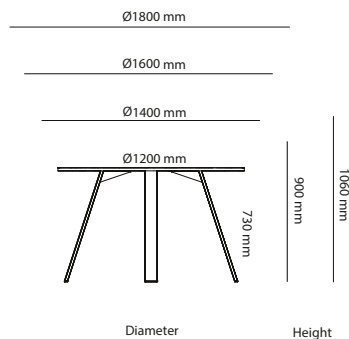

Piece

Piece

SURFACE LAYER/COLOUR

Laminate	Desktop	HPL	Veneer	Stained Veneer
	Beige	White	Birch	White Ash
	Light grey	Light grey	Oak	Black
	Black	Dark grey		Black

All other materials and colors are offered separately