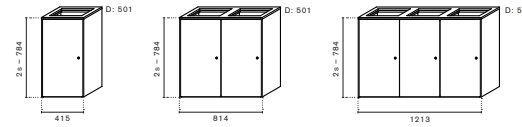

Waste sorting

2S