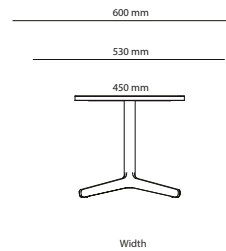

1600 mm to 2000 mm

1200 mm to 1590 mm

Length

Table desk Corner

2000 mm to 2400 mm

1600 mm to 1990 mm

Length

SURFACE LAYER/COLOR

Options

Cable Management	Price
Cutout for Bi-Box Large	183 kr
Cutout for Powerbox, Bi-Box Small (F)	183 kr
Cutout for Bi-Box Large, 2 pcs	366 kr
Cutout for Powerbox, Bi-Box Small, 2 pcs	366 kr
Cable door Feather	3 625 kr
Cable door Feather, 2 pcs	7 250 kr
Color of Stand	
Misty grey	1 136 kr
Dark Chocolate	1 136 kr
Chrome stand, mid section 1800 mm	2 346 kr
Chrome stand, 2100x1100	3 008 kr
Chrome stand, 2400x1100	3 179 kr
Chrome stand, 3200x1100	4 934 kr
Chrome stand, 2800x1100	4 934 kr
Chrome stand, 3800x1100	5 232 kr
Chrome stand, 4200x1100	5 530 kr

Feather Table

Length Height

Width

Square/Rectangle

Diameter Height

Round

Length Height

Width