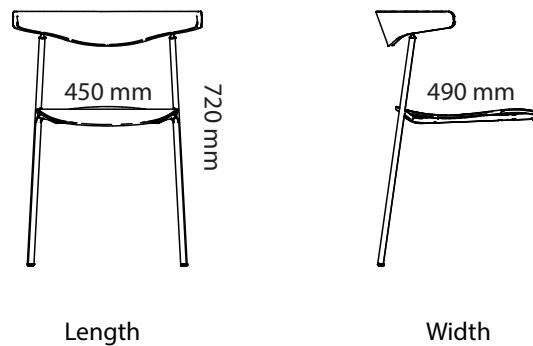

Color & Trim

	Fabrics
Price Group 1	Event Era
Price Group 2	Ally Cura Grain Hello Quest Reflect Select Sumi
Price Group 3	Acton Auckland Capture Foster Hestan Main Line Flax Moore Node Remix Re-wool
Price Group 4	Debut Divina MD Hallingdal 65 Rami Ritz Steelcut Trio Wolin
Leather	Elmosoft Leather

All other materials and colors are offered as a custom order.

	Wood	Veneer	Stained Veneer
		Birch Oak	White Ash
		All other materials and colors are offered separately	
	Stand	Lacquer	
		White Black Silver Chrome Dark Chocolate Misty Grey	
		All other materials and colors are offered separately