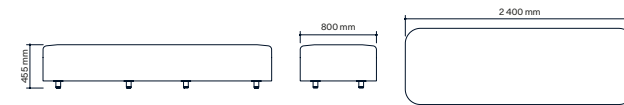

Escape 2400x800