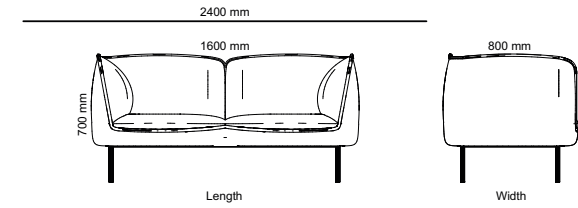

Divided 2-seated & 3-seated sofa