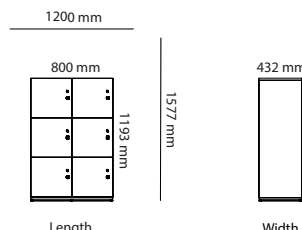

Personal locker