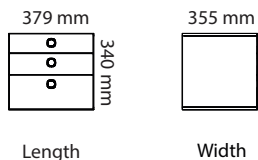

Drawer cassette