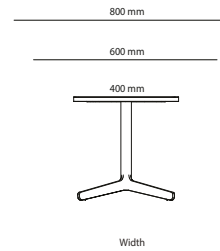

Feather Table

Width

Round

SURFACE LAYER/COLOUR

Desktop	HPL	Laminate	Veneer	Stained Veneer	Solid	Marble
Beige	White	White	Birch	White Ash	Ash	Bianco Carrara
Light grey	Light grey	Light grey	Oak	Black	Oak	Verde Guatemala
Black	Dark grey Black	Dark grey				Emperador Dark

All other materials and colors are offered separately