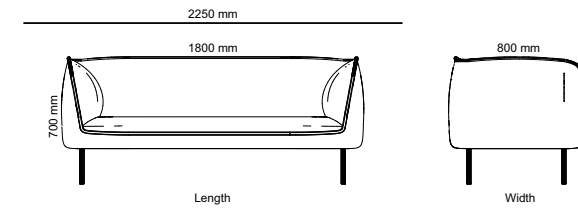

Footstool

Armchair

Divided 2-seated & 3-seated sofa

Corner sofa

Chaise longue

2-seated & 3-seated sofa

All other materials and colors are offered as a custom order.

Art.no.	2-seated sofa	PG2	PG3	PG4	PGL
31A2G2	Gather 2-seated sofa	22 160 kr	24 108 kr	29 028 kr	45 806 kr
31B2G2	Gather divided 2-seated sofa	22 160 kr	24 108 kr	29 028 kr	45 806 kr
31C2G2	Gather long 2-seated sofa	28 089 kr	30 408 kr	36 209 kr	59 903 kr
3 seated & chaise lounge					
31D31G2	Gather 3-seated & chaise longue	42 393 kr	45 585 kr	53 663 kr	85 364 kr
31D13G2	Gather chaise longue & 3-seated	42 393 kr	45 585 kr	53 663 kr	85 364 kr
3 seated sofa					
31A3G2	Gather 3-seated sofa	29 992 kr	32 601 kr	39 191 kr	63 987 kr
31B3G2	Gather divided 3-seated sofa	29 992 kr	32 601 kr	39 191 kr	63 987 kr
Armchair					
31A1G2	Gather armchair	15 906 kr	17 149 kr	20 269 kr	25 932 kr
Corner Sofa					
31H23G2	Gather corner sofa 2-C-3	58 473 kr	63 382 kr	75 773 kr	124 992 kr
31H32G2	Gather corner sofa 3-C-2	58 473 kr	63 382 kr	75 773 kr	124 992 kr
Foot Stool					
31P1G2	Gather footstool	9 225 kr	9 735 kr	11 023 kr	15 523 kr
31P2G2	Gather long footstool	11 046 kr	11 718 kr	13 389 kr	18 064 kr