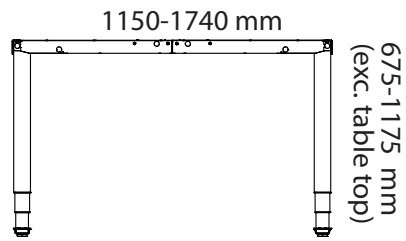

2-legs electric stand

690 mm Long foot

610 mm Std. foot

490 mm
Short foot