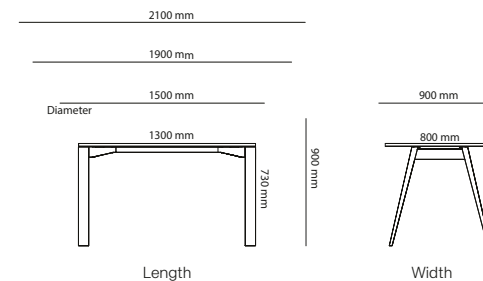

Piece

Piece

SURFACE LAYER/COLOUR

Laminate	Desktop	HPL	Veneer	Stained Veneer
	Beige	White	Birch	White Ash
	Light grey	Light grey	Oak	Black
	Black	Dark grey		Black

All other materials and colors are offered separately

Piece Light

Laminate	Desktop	HPL	Veneer	Stained Veneer
White	Beige	White	Birch	White Ash
Light grey	Light grey	Light grey	Oak	Black
Dark grey	Black	Dark grey		Black

All other materials and colors are offered separately

Laminate	Desktop	HPL	Veneer	Stained Veneer
	Beige	White	Birch	White Ash
White	Light grey	Light grey	Oak	Black
Light grey	Black	Dark grey		
Dark grey		Black		

All other materials and colors are offered separately