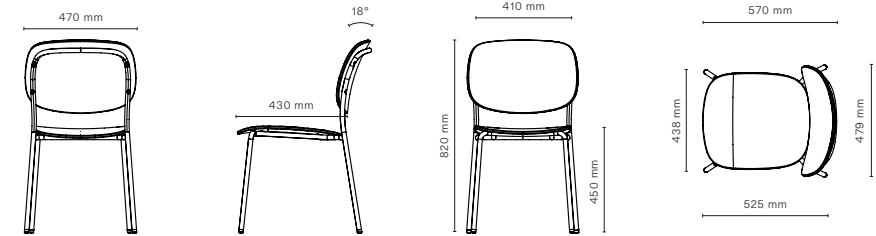

All other materials and colors are offered as a custom order.

All other materials and colors are offered as a custom order.

4-legged with armrest

4-legged X-base

4-legged without armrest

5-star Swivel

Modular Chair