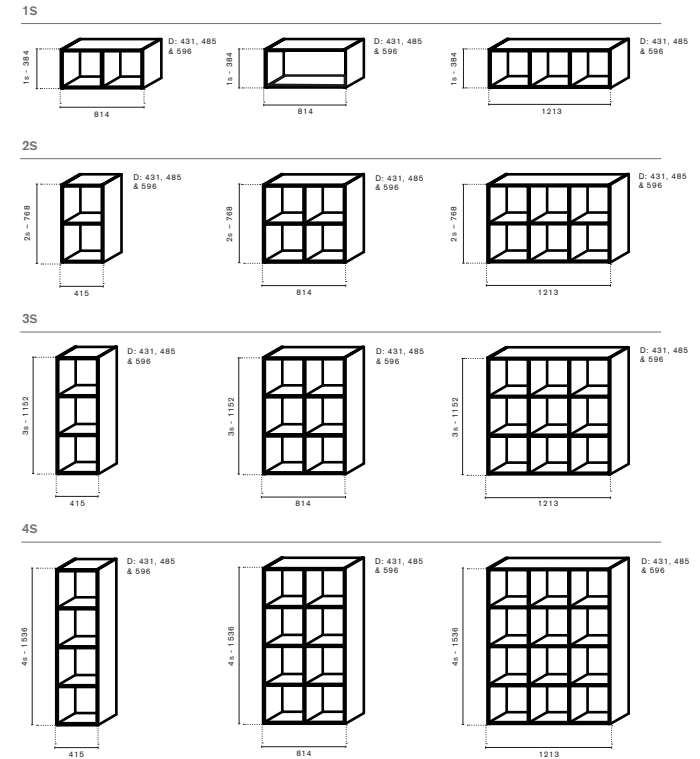

Color & Trim

	Laminate	Veneer	Lacquer	HPL – Crest top recycling unit
Price Group 1	White Light Grey Dark Grey	Birch, Natural Oak, Natural	White Light Grey Dark Grey	White Light Grey Dark Grey Black
Price Group 2	Birch Oak Oak White Glazed Ash White Glazed Black Stained	Oak, White Glazed Ash, White Glazed Black Stained		

All other materials and colors are offered as a custom order.

Open