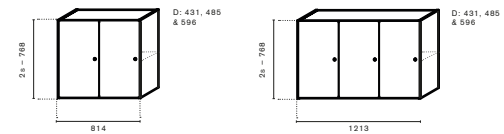

Personal lockers – High

2S