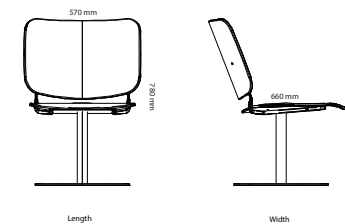

Feather chair

Feather swivel chair armrests

Feather lounge (Price quoted on request)

Feather chair armrests

Feather swivel-adjust chair armrests

Feather lounge swivel (Price quoted on request)

All other materials and colors are offered as a custom order.