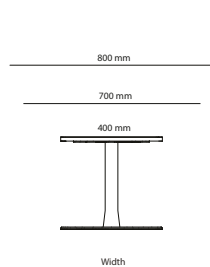

Round

SURFACE LAYER/COLOUR

Desktop	HPL	Laminate	Veneer	Stained Veneer	Solid	Marble
Beige	White	White	Birch	White Ash	Ash	Bianco Carrara
Light grey	Light grey	Light grey	Oak	Black	Oak	Verde Guatemala
Black	Dark grey	Dark grey				Emperador Dark
	Black					

All other materials and colors are offered separately