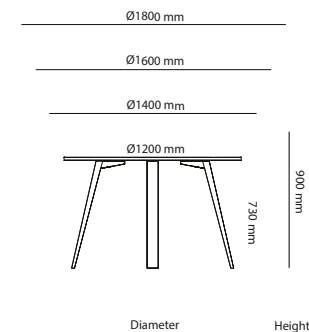

Piece

Piece

SURFACE LAYER/COLOUR

Laminate	Desktop	HPL	Veneer	Stained Veneer
	Beige	White	Birch	White Ash
	Light grey	Light grey	Oak	Black
	Black	Dark grey		Black

All other materials and colors are offered separately

Piece Light

Laminate	Desktop	HPL	Veneer	Stained Veneer
White	Beige	White	Birch	White Ash
Light grey	Light grey	Light grey	Oak	Black
Dark grey	Black	Dark grey		Black

All other materials and colors are offered separately

Piece Wood

Laminate	Desktop	HPL	Veneer	Stained Veneer
	Beige	White	Birch	White Ash
White	Light grey	Light grey	Oak	Black
Light grey	Black	Dark grey		
Dark grey		Black		

All other materials and colors are offered separately