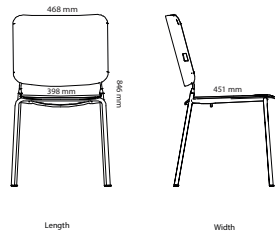

Feather Chair

Color & Trim

	Fabrics
Price Group 1	Event Era
Price Group 2	Ally Cura Grain Hello Quest Reflect Select Sumi
Price Group 3	Acton Auckland Capture Foster Hestan Main Line Flax Moore Node Remix Re-wool
Price Group 4	Debut Divina MD Hallingdal 65 Rami Ritz Steelcut Trio Wolin
Leather	Elmosoft Leather

Feather chair