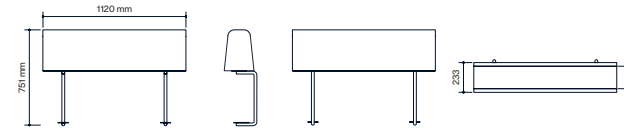

All other materials and colors are offered as a custom order.

Escape 1200x1200

Escape 1600x800

Escape 2400x800

Flush Backrest

Between Backrest

Table

Escape Sofa