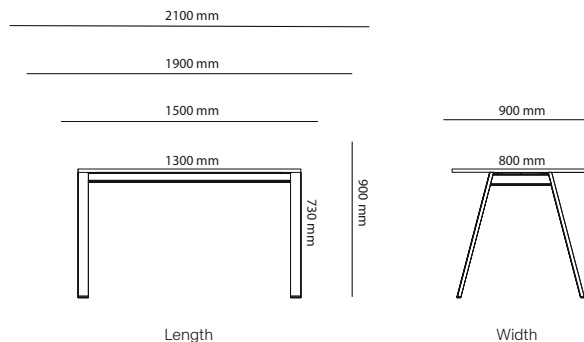

Piece Light

Laminate	Desktop	HPL	Veneer	Stained Veneer
White	Beige	White	Birch	White Ash
Light grey	Light grey	Light grey	Oak	Black
Dark grey	Black	Dark grey		Black

All other materials and colors are offered separately