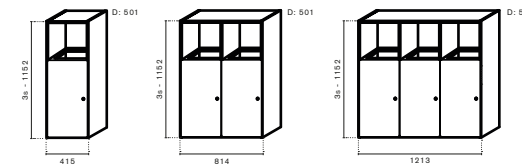

Wardrobe

3S

4S

5S

Waste sorting

2S

2S - CREST TOP

3S

Seat pad

UPHOLSTERED