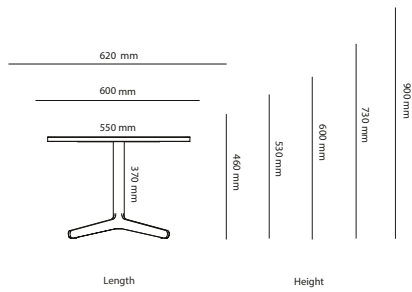

Options

Cable Management	Price
Cutout for Bi-Box Large	183 kr
Cutout for Powerbox, Bi-Box Small (F)	183 kr
Cutout for Bi-Box Large, 2 pcs	366 kr
Cutout for Powerbox, Bi-Box Small, 2 pcs	366 kr
Cable door Feather	3 625 kr
Cable door Feather, 2 pcs	7 250 kr
Color of Stand	
Misty grey	1 136 kr
Dark Chocolate	1 136 kr
Chrome stand, mid section 1800 mm	2 346 kr
Chrome stand, 2100x1100	3 008 kr
Chrome stand, 2400x1100	3 179 kr
Chrome stand, 3200x1100	4 934 kr
Chrome stand, 2800x1100	4 934 kr
Chrome stand, 3800x1100	5 232 kr
Chrome stand, 4200x1100	5 530 kr

Feather Table

Length Height

Width

Square/Rectangle

Diameter Height

Round

Length Height

Width