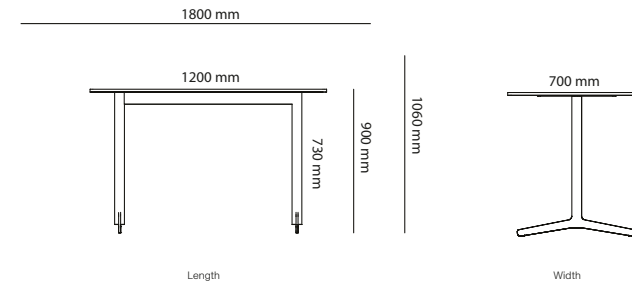

Length Width

SURFACE LAYER/COLOUR

Desktop	HPL	Laminate	Veneer	Stained Veneer	Solid	Marble
Beige	White	White	Birch	White Ash	Ash	Bianco Carrara
Light grey	Light grey	Light grey	Oak	Black	Oak	Verde Guatemala
Black	Dark grey Black	Dark grey				Emperador Dark

All other materials and colors are offered separately