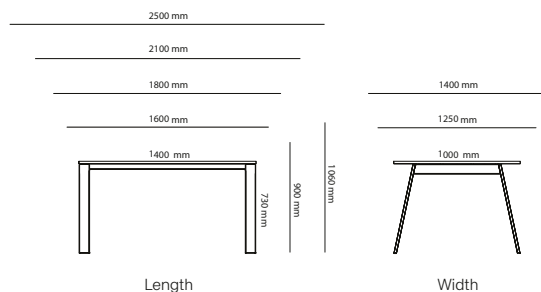

Piece

Piece

SURFACE LAYER/COLOUR

Laminate	Desktop	HPL	Veneer	Stained Veneer
	Beige	White	Birch	White Ash
	Light grey	Light grey	Oak	Black
	Black	Dark grey		Black

All other materials and colors are offered separately