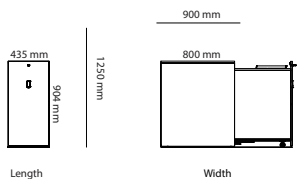

Tower

SURFACE LAYER/COLOUR

Lacquer	Laminate	Veneer	Stained Veneer
White S 0500-N	White	Birch	White Ash
Black S 9000-N	Light grey	Oak	
	Dark grey		
White S 0500-N	White	Birch	White Ash
Light grey S 2500-N	Light grey	Oak	
Dark grey S 7000-N	Dark grey		
Black S 9000-N			
Sandy grey S 2005-Y50R			
Fern green S 7010-G30Y			
Bay leave S 4020-G30Y			
Petroleum S 7020-B10G			

All other materials and colors are offered separately