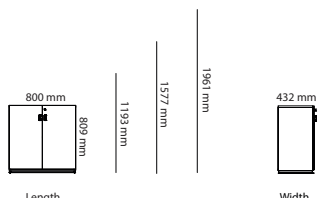

Swing door

SURFACE LAYER/COLOUR

Lacquer	Laminate	Veneer	Stained Veneer
White S 0500-N	White	Birch	White Ash
Black S 9000-N	Light grey	Oak	
	Dark grey		
White S 0500-N	White	Birch	White Ash
Light grey S 2500-N	Light grey	Oak	
Dark grey S 7000-N	Dark grey		
Black S 9000-N			
Sandy grey S 2005-Y50R			
Fern green S 7010-G30Y			
Bay leave S 4020-G30Y			
Petroleum S 7020-B10G			

All other materials and colors are offered separately