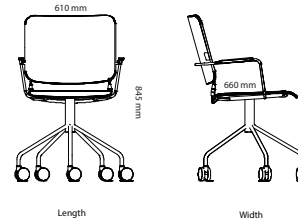

Feather swivel chair armrests