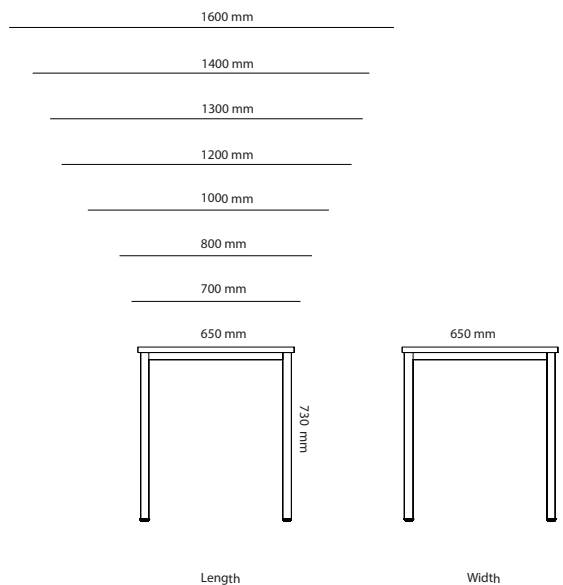

Table

Trapezium table

SURFACE LAYER/COLOUR

Desktop	Laminate	Veneer
Beige	White	Birch
Light grey	Light grey	
Black	Dark grey	

All other materials and colors are offered separately