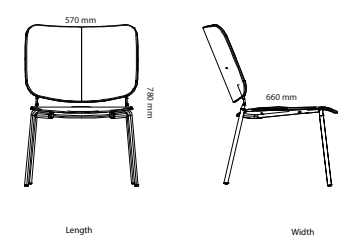

Feather chair

Feather swivel chair armrests

Feather lounge (Price quoted on request)

Feather chair armrests

Feather swivel-adjust chair armrests

Feather lounge swivel (Price quoted on request)

All other materials and colors are offered as a custom order.