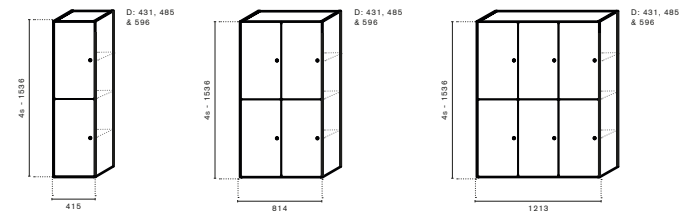

Personal lockers – Low

1S

2S

3S

4S

Personal lockers – Mid

3S

4S

Personal lockers – High

2S

4S