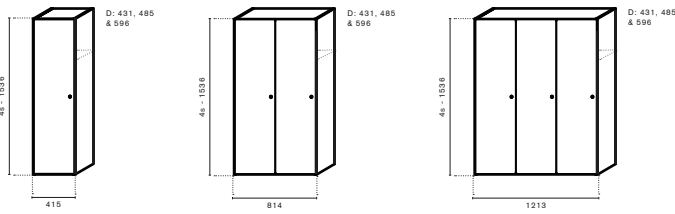

Wardrobe

3S

4S

5S

Waste sorting

2S

2S - CREST TOP

3S

Seat pad

UPHOLSTERED