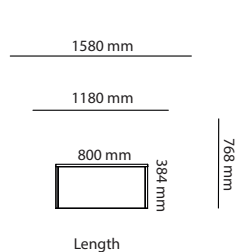

Upper units