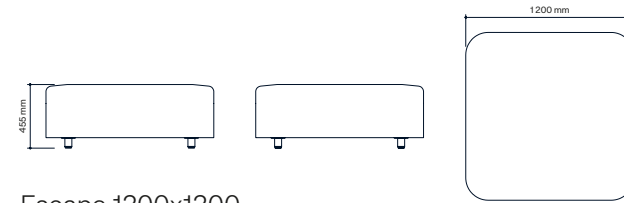

All other materials and colors are offered as a custom order.

Escape 1200x1200

Escape 1600x800

Escape 2400x800

Flush Backrest

Between Backrest

Table

Escape Sofa