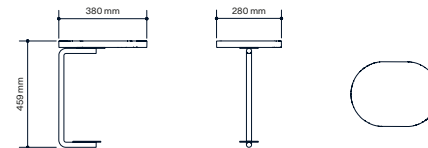

All other materials and colors are offered as a custom order.

Escape 1200x1200

Escape 1600x800

Escape 2400x800

Flush Backrest

Between Backrest

Table

Escape Sofa