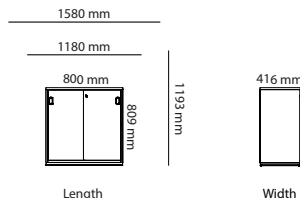

Sliding door