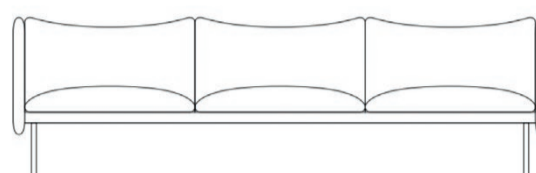

Tiki 3-seat

3-seat sofa in fixed fabric/leather cover, with metal tube frame. Frame available in RAL 1013, 7021, 9005 and 9010. Designed with Andreas Engesvik.

Price	C.O.M.	Cat A	Cat B	Cat C	Cat D	Cat E	Cat F	Cat G	Cat H	Cat I	Cat J	Sevilla	Vintage	Elmosoft/ Elmotique/ Elmovintage	Dunes/ Spectrum
Fabric/leather, metal legs.															
	43200	43200	45700	48565	52500	59225	63195	68510	76790	84315	107890	60760	71230	79675	103050
Supplement other RAL classic color/pc, 1-4 pcs															
	1310														
Supplement other RAL classic color/pc, 5-10 pcs															
	1135														
Supplement other RAL classic color/pc >10 pcs															
	Ask for quote														
Supplement wooden cargo box for CTN shipment															
	3515														

Variant	Fabric Required 140/150 cm	Width cm	Depth cm	Height cm	Seat height cm	Seat depth cm	Volume (m³)
Fabric/leather, metal legs.	15.5	236	93	77	40	58	2.38

Tondo Lounge Chair

Lounge chair in fabric/leather and with metal/wooden base. Metal base available in RAL 1013, 7021, 9005 and 9010. Designed with Stefan Borselius.