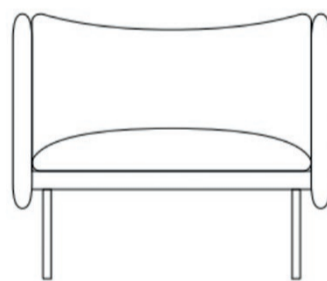

Price	C.O.M.	Cat A	Cat B	Cat C	Cat D	Cat E	Cat F	Cat G	Cat H	Cat I	Cat J	Sevilla	Vintage	Elmosoft/ Elmotique/ Elmovintage	Dunes/ Spectrum
Fabric/leather, metal legs.															
	22735	22735	23670	24740	26215	28730	30215	32205	35305	38120	46940	30760	35850	37890	48805
Supplement other RAL classic color/pc, 1-4 pcs															
	1310														
Supplement other RAL classic color/pc, 5-10 pcs															
	1135														
Supplement other RAL classic color/pc >10 pcs															
	Ask for quote