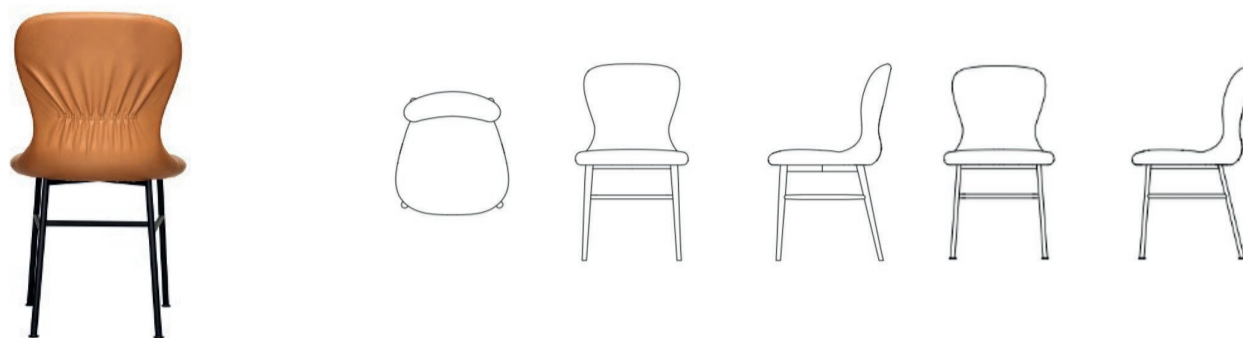

Myko Chair

Chair with moulded seat in fabric/leather, metal/wooden/wheel base. Available in Fogia's standard stains and RAL 9005. Designed with Stefan Borselius.

C.O.M.	Cat A	Cat B	Cat C	Cat D	Cat E	Cat F	Cat G	Cat H	Cat I	Cat J	Sevilla	Vintage	Elmosoft/ Elmotique/ Elmovintage	Dunes/ Spectrum
Seat in fabric/leather, metal base														
6225	6225	6415	6640	6945	7465	7770	8185	8825	9405	11230	8510	9260	10330	12100
Seat in fabric/leather, wooden legs														
7655	7655	7850	8070	8375	8895	9200	9615	10255	10835	12660	9945	10690	11760	13530

Variant	Fabric Required 140/150 cm	Width cm	Depth cm	Height cm	Seat height cm	Seat depth cm	Volume (m³)
Seat in fabric/leather, metal base	1.2	48	53	83	45	42	0.26
Seat in fabric/leather, wooden legs	1.2						0.26