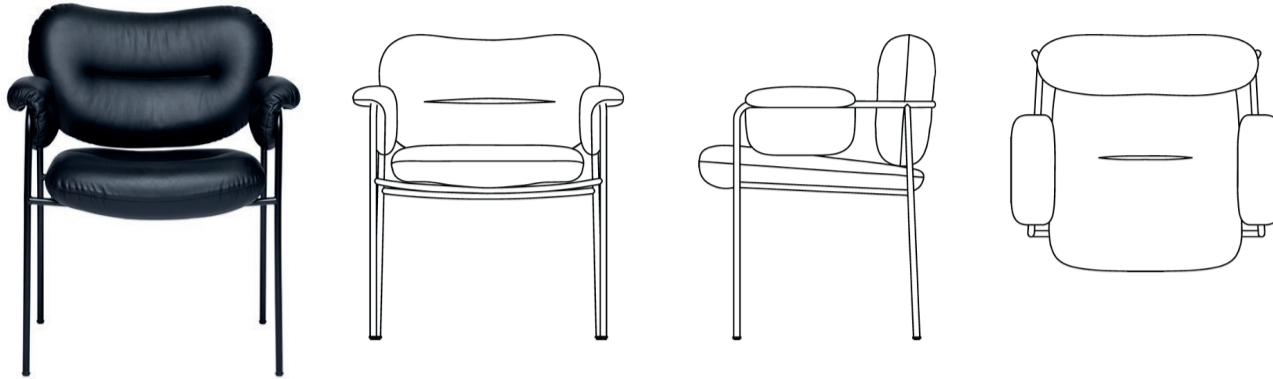

Bollo Dining Chair (previously Spisolini)

Dining chair (previously Spisolini) in fabric/leather/sheepskin with metal base available in RAL 1013, 7021, 9005 and 9010. Designed with Andreas Engesvik.

Price	C.O.M.	Cat A	Cat B	Cat C	Cat D	Cat E	Cat F	Cat G	Cat H	Cat I	Cat J	Sheepskin	Sevilla	Vintage	Elmosoft/ Elmotique/ Elmovintage	Dunes/ Spectrum
Fabric/leather/sheepskin w. metal base.																
	12670	12670	12930	13225	13630	14325	14735	15285	16140	16915	19350	28735	15760	17175	17725	20755
Supplement other RAL classic color/pc, 1-4 pcs																
	1310															
Supplement other RAL classic color/pc, 5-10 pcs																
	1135															
Supplement other RAL classic color/pc >10 pcs																
	Ask for quote															