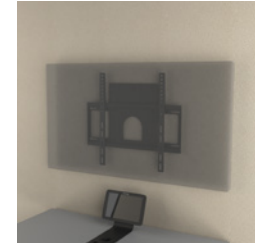

Optional functionalities

MONITOR WALL MOUNT
Add a monitor inside the pod with the monitor wall mount. Monitor (max 50") not included.