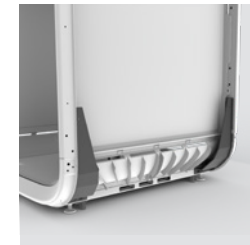

FRAMERY ONE COMPACT SEISMIC KIT Safety brackets that further reinforce the pod structure to withstand heavy seismic forces.