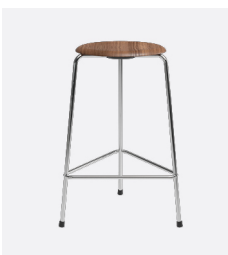

HIGH DOT™ COUNTER STOOL ARNE JACOBSEN

DESCRIPTION	EXCL. VAT	INCL. VAT
Counter Stool 3-Legs	3.599	4.499

MATERIALS: Walnut veneer, chromed base
COLOUR: Walnut
DIMENSIONS: Diameter 34 cm, height 65 cm
COLLI: 1
ITEM NO.: 840133