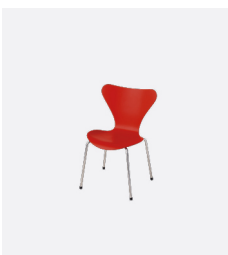

MATERIALS: Lacquered veneer, chromed base
COLOUR: Opium red
DIMENSIONS: Width 8,5 cm, height 13 cm
COLLI: 4
ITEM NO.: 840181