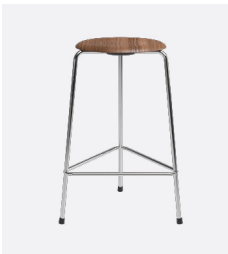

HIGH DOT™ COUNTER STOOL ARNE JACOBSEN

DESCRIPTION	EXCL. VAT	INCL. VAT
Counter Stool 3-Legs	4.159	5.199

MATERIALS: Wild leather, chromed steel
COLOUR: Walnut
DIMENSIONS: Diameter 44 cm, height 65 cm
COLLI: 1
ITEM NO.: 840107