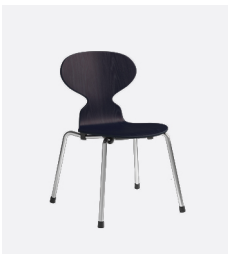

MATERIALS: Coloured ash veneer, chromed steel
COLOUR: Midnight blue
DIMENSIONS: Width 40 cm, height 60 cm, seat height 34 cm
COLLI: 1
ITEM NO.: 840224

ANT™ CHILDREN'S CHAIR ARNE JACOBSEN

DESCRIPTION	EXCL. VAT	INCL. VAT
Children's chair	3.039	3.799