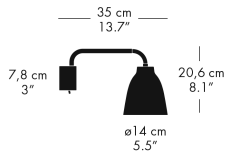

CARAVAGGIO™ READ CECILIE MANZ 2005

11.2023

Based on the well-known Caravaggio™ shape, Cecilie Manz has created a functional reading wall lamp. The iconic shade comes either in matt lacquered aluminium or in opal glass and is installed on a flexible tube, allowing you to tilt the shade and direct the light. The lamps can be rotated for different needs. The Caravaggio™ Read is equipped with a three-level touch-control dimmer to enable adjustable light intensity. The switch is discreetly located on the underside of the wall mount for easy access.

WALL						
MODEL	COLOUR	CORD LGT. M	CORD SPECIFICATION	PRODUCT CODE	EXCL. VAT	INCL. VAT
White	White	1,5	White, PVC	23041405	3.599	4.499
Grey25	Grey25	1,5	Grey25, PVC	13041212	3.599	4.499
Black	Black	1,5	Black, PVC	23041308	3.599	4.499
Opal	Opal	1,5	Grey25, PVC	53403205	3.599	4.499

WALL