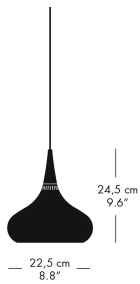

ORIENT™
JO HAMMERBORG 1963

11.2023

Orient™ was designed by Jo Hammerborg in 1963 and relaunched by Fritz Hansen in 2013. Revitalized in close collaboration with the Hammerborg family, the Orient™ pendant is a flawless light design with excellent luminous efficacy, and is made from the finest quality materials. The pendant's organically shaped shade made of aluminium or copper is connected to the cord with a delicate wooden joint and gives a soft, pleasant light without any glare.

PENDANT

MODEL	COLOUR	CORD LGT. M	CORD SPECIFICATION	CANOPY COLOUR	PRODUCT CODE	EXCL. VAT	INCL. VAT
P1	Aluminium/oak	3	Grey, textile	White	84716372	3.759	4.699
P1	Black/rosewood	3	Black, textile	Black	34192108	3.599	4.499
P1	Copper/rosewood	3	Black, textile	Black	34192064	5.279	6.599
P2	Aluminium/oak	3	Grey, textile	White	84716472	5.679	7.099
P2	Black/rosewood	3	Black, textile	Black	34192308	5.279	6.599
P2	Copper/rosewood	3	Black, textile	Black	34192264	7.839	9.799
P3	Aluminium/oak	6	Grey, textile	White	84716572	9.199	11.499
P3	Black/rosewood	6	Black, textile	Black	34192808	8.799	10.999

PENDANT P1