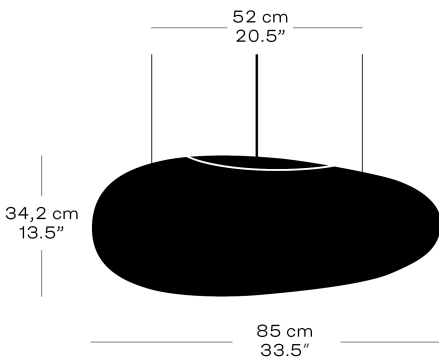

A childhood fascination with Zeppelin airships gliding with steady grace across the sky, inspired Iskos-Berlin to create Avion™. The large, oval pendant hovers playfully in the air, ready to change its direction to suit your desire. The pendant emits a soft, diffuse light that creates a cosy, natural atmosphere. Avion™ can be arranged in a regular formation, as a dynamic pack or similarly it can be suspended in a line to mark a passage through a building.

PENDANT

MODEL	COLOUR	CORD LGT. M	CORD SPECIFICATION	PRODUCT CODE	EXCL. VAT	INCL. VAT
2xE27	Polyethylene, white PC/ABS	6	White, PVC	54402705	7.919	9.899

TABLE/FLOOR

MODEL	COLOUR	CORD LGT. M	CORD SPECIFICATION	PRODUCT CODE	EXCL. VAT	INCL. VAT
2XE27	Polyethylene, white PC/ABS	6	Black, PVC	31000312	7.519	9.399

CANOPY

MODEL	COLOUR	PRODUCT CODE	EXCL. VAT	INCL. VAT
Adjustable canopy	White	18615605	2.639	3.299

PENDANT