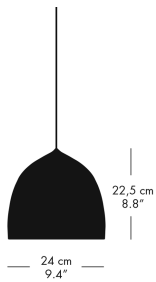

GamFratesi's inspiration for the Suspence™ pendant lamp series is translating a movement into a physical form and the shape of the lamp has been created by a soft pull, visually and physically connecting the cord with the shade. The infinity diffuser concentrates the light and prevents glare while creating an elegant optical illusion of infinite depth. The Suspence™ pendant comes with a matt lacquered aluminum shade and a colour-coordinated cord.

PENDANT

MODEL	COLOUR	CORD LGT. M	CORD SPECIFICATION	CANOPY COLOUR	PRODUCT CODE	EXCL. VAT	INCL. VAT
P1	White	3	White, PVC	White	54400205	3.599	4.499
P1	Light grey	3	Matt light grey, PVC	White	54400612	3.599	4.499
P1	Black	3	Black, PVC	Black	54400508	3.599	4.499
P1	Copper	3	Black, PVC	Black	54403364	5.519	6.899
P1.5	Powder burgundy	3	Powder burgundy	White	84718201	4.879	6.099
P1.5	Pale pearl	3	Pale pearl	Black	84718102	4.879	6.099
P1.5	Light grey	3	Light grey	White	84718012	4.879	6.099
P2	White	3	White, PVC	White	54400305	6.079	7.599
P2	Light grey	3	Matt light grey, PVC	White	54400812	6.079	7.599
P2	Black	3	Black, PVC	Black	54400708	6.079	7.599
P2	Copper	3 w. wire	Black, PVC	Black	54403564	11.199	13.999

PENDANT P1