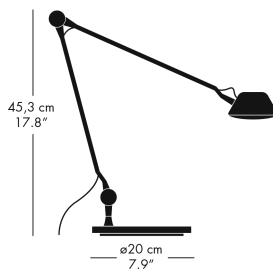

AQ01™
ANNE QVIST 2017

The AQ01™ has curvy edges and matt finish. The aluminium shade can be switched on, off and dimmed directly at the top. The diffuser prevents glare and gives off direct downward illumination in a symmetric rotational pattern. The delicate arms connecting the two joints hide the wire within and keep it in place with an internal spring. The AQ01™ can be configured as a plug-in, table lamp or wall mounted lamp.

SINGLE UNIT (FOR REPLACEMENT)

MODEL	COLOUR	CORD LGT. M	CORD SPECIFICATION	PRODUCT CODE	EXCL. VAT	INCL. VAT
AQ01 - LED	White	2,5	White, PVC + adapter	62698505	3.359	4.199
AQ01 - LED	Black	2,5	Black, PVC + adapter	62698408	3.359	4.199
AQ01 - LED	Blue	2,5	Blue, PVC + adapter	62698606	3.359	4.199

PLUG-IN

MODEL	COLOUR	CORD LGT. M	CORD SPECIFICATION	PRODUCT CODE	EXCL. VAT	INCL. VAT
AQ01 + Plug-in	White	2,5	White, PVC + adapter	62716005	3.839	4.799
AQ01 + Plug-in	Black	2,5	Black, PVC + adapter	62716208	3.839	4.799
AQ01 + Plug-in	Blue	2,5	Blue, PVC + adapter	62716106	3.839	4.799

TABLE

MODEL	COLOUR	CORD LGT. M	CORD SPECIFICATION	PRODUCT CODE	EXCL. VAT	INCL. VAT
AQ01 + Table base	White	2,5	White, PVC + adapter	62699105	3.999	4.999
AQ01 + Table base	Black	2,5	Black, PVC + adapter	62699008	3.999	4.999
AQ01 + Table base	Blue	2,5	Blue, PVC + adapter	62699206	3.999	4.999

WALL

MODEL	COLOUR	CORD LGT. M	CORD SPECIFICATION	PRODUCT CODE	EXCL. VAT	INCL. VAT
AQ01 + Wall base	White	2,5	White, PVC + adapter	62698805	3.679	4.599
AQ01 + Wall base	Black	2,5	Black, PVC + adapter	62698708	3.679	4.599
AQ01 + Wall base	Blue	2,5	Blue, PVC + adapter	62698906	3.679	4.599

PLUG-IN

TABLE

WALL