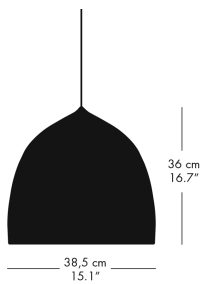

GamFratesi's inspiration for the Suspence™ pendant lamp series is translating a movement into a physical form and the shape of the lamp has been created by a soft pull, visually and physically connecting the cord with the shade. The infinity diffuser concentrates the light and prevents glare while creating an elegant optical illusion of infinite depth. The Suspence™ pendant comes with a matt lacquered aluminum shade and a colour-coordinated cord.

PENDANT

MODEL	COLOUR	CORD LGT. M	CORD SPECIFICATION	CANOPY COLOUR	PRODUCT CODE	EXCL. VAT	INCL. VAT
P1	White	3	White, PVC	White	54400205	3.599	4.499
P1	Light grey	3	Matt light grey, PVC	White	54400612	3.599	4.499
P1	Black	3	Black, PVC	Black	54400508	3.599	4.499
P1	Copper	3	Black, PVC	Black	54403364	5.519	6.899
P1.5	Powder burgundy	3	Powder burgundy	White	84718201	4.879	6.099
P1.5	Pale pearl	3	Pale pearl	Black	84718102	4.879	6.099
P1.5	Light grey	3	Light grey	White	84718012	4.879	6.099
P2	White	3	White, PVC	White	54400305	6.079	7.599
P2	Light grey	3	Matt light grey, PVC	White	54400812	6.079	7.599
P2	Black	3	Black, PVC	Black	54400708	6.079	7.599
P2	Copper	3 w. wire	Black, PVC	Black	54403564	11.199	13.999

PENDANT P2