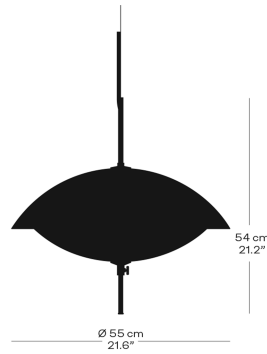

CLAM™
AHM & LUND 2019

11.2023

With beautiful, mouth-blown glass and brass details, the Clam™ pendant by Ahm & Lund is a new classic within lighting excellence. The Clam™ pendant lamp is inspired by a seashell and, like a shell hides its pearl, it 'hides' its light source. Its diffused light creates beautiful atmosphere and ambiance. The pendant is available in two sizes.

PENDANT

MODEL	COLOUR	CORD LGT. M	CORD SPECIFICATION	CANOPY COLOUR	PRODUCT CODE	EXCL. VAT	INCL. VAT
Ø440	Opal/brass	6	Black, textile	Brass	94724305	17.999	22.499
Ø550	Opal/brass	6	Black, textile	Brass	94722205	22.399	27.999

Ø440

Ø550