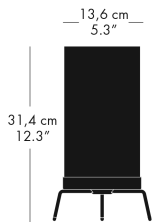

PM-02 PAUL MCCOBB 1950

11.2023

PM-02 is a simple, elegant table lamp designed by Paul McCobb, a renowned American mid-century designer with a Scandinavian design feel. This product is a continuation of Paul McCobb's Planner™ series, a line of simple, practical, moderately-priced products from the 1950s. The table lamp comes with an opal glass shade and two base variants: Untreated solid brass (which beautifully patinates over time and with use) or black lacquered steel.

MODEL	COLOUR	CORD LGT. M	CORD SPECIFICATION	PRODUCT CODE	EXCL. VAT	INCL. VAT
PM-02	Opal/black	2.5	Black, textile	82719708	2.559	3.199
PM-02	Opal/brass	2.5	Black, textile	82719518	3.359	4.199

PM-02