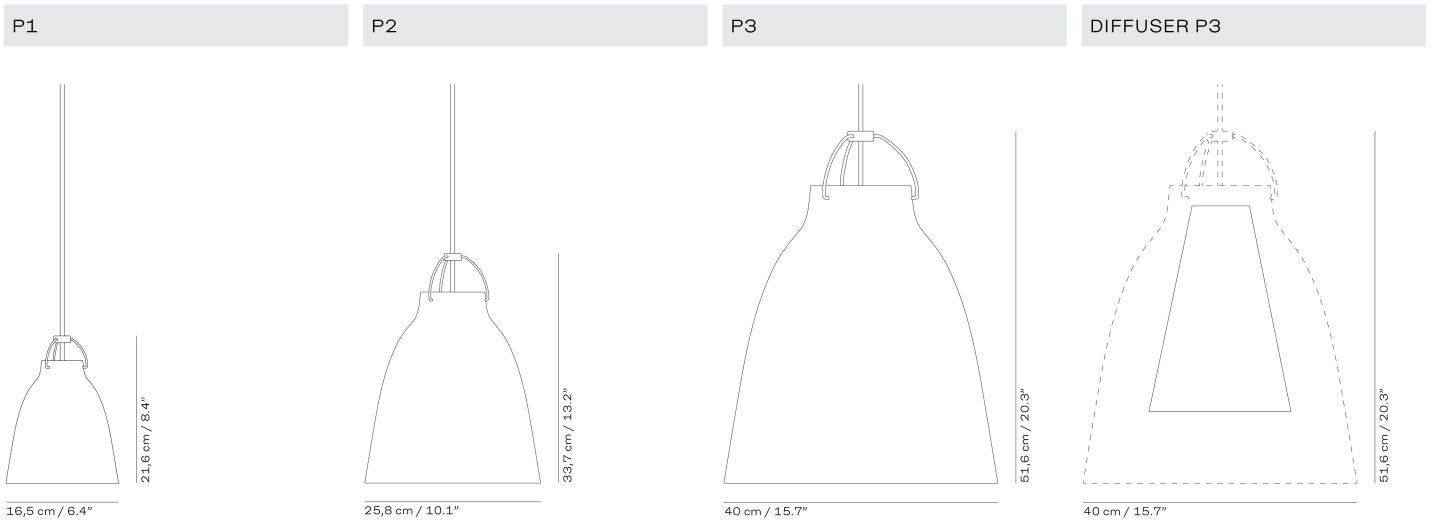

CARAVAGGIO™
CECILIE MANZ 2005

11.2023

The Caravaggio™ range of high-gloss pendants was launched in 2005 and instantly emerged as a design icon. The distinctive red cord and high-gloss aluminium shade surface clearly highlight one of the most striking pendant designs of the 2000s. The highly praised design by Cecilie Manz elegantly combines a recognisable shape with a modern expression.

PENDANT

MODEL	COLOUR	CORD LGT. M	CORD SPECIFICATION	CANOPY COLOUR	PRODUCT CODE	EXCL. VAT	INCL. VAT
P1	White	3	Grey, textile	White	54006905	3.119	3.899
P1	Black	3	Red, textile	White	54006708	3.119	3.899
P1	BlackBlack	3	Black, textile	Black	54007608	3.119	3.899
P2	White	3	Grey, textile	White	54007005	4.319	5.399
P2	Black	3	Red, textile	White	54006808	4.319	5.399
P2	BlackBlack	3	Black, textile	Black	54007708	4.319	5.399
P3	White	6	Grey, textile	White	74009705	7.919	9.899
P3	Black	6	Red, textile	White	74009608	7.919	9.899
P3	BlackBlack	6	Black, textile	Black	54020208	7.919	9.899

DIFFUSER

MODEL	COLOUR	PRODUCT CODE	EXCL. VAT	INCL. VAT
P3	Opal	18173405	999	1.249