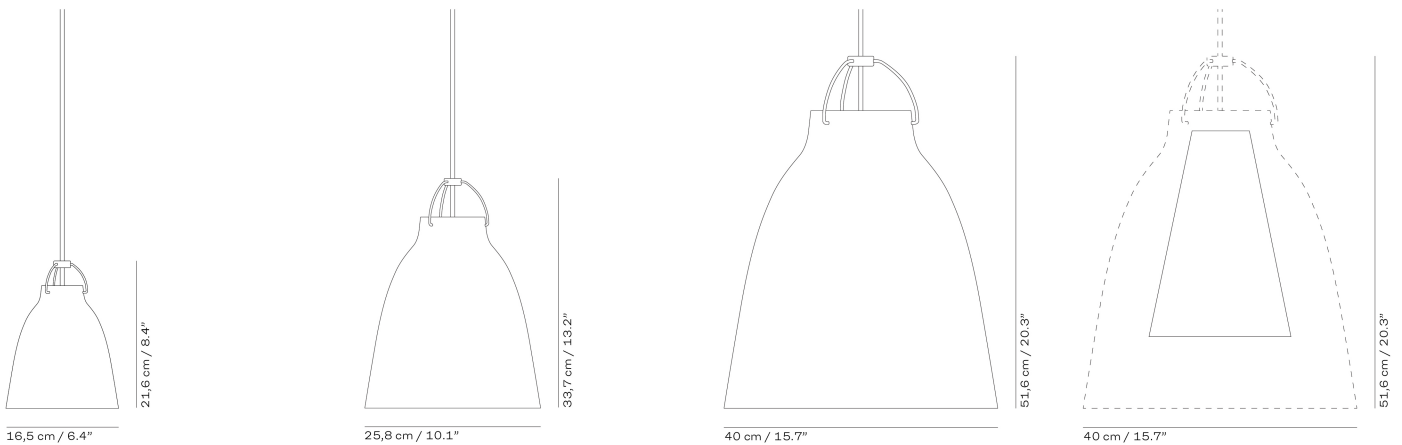

PENDANT

MODEL	COLOUR	CORD LGT. M	CORD SPECIFICATION	CANOPY COLOUR	PRODUCT CODE	EXCL. VAT	INCL. VAT
P1	White	3	White, textile	White	14031113	3.119	3.899
P1	Grey25	3	Grey25, textile	White	14033112	3.119	3.899
P1	Grey45	3	Grey45, textile	White	14035112	3.119	3.899
P1	Black	3	Grey45, textile	White	14037108	3.119	3.899
P1	Dark Ultramarine	3	Grey45, textile	White	74626103	3.119	3.899
P2	White	3	White, textile	White	14031213	4.319	5.399
P2	Grey25	3	Grey25, textile	White	14033212	4.319	5.399
P2	Grey45	3	Grey45, textile	White	14035212	4.319	5.399
P2	Black	3	Grey45, textile	White	14037208	4.319	5.399
P2	Dark Ultramarine	3	Grey45, textile	White	74626903	4.319	5.399
P3	White	6	White, textile	White	14032213	7.919	9.899
P3	Grey25	6	Grey25, textile	White	14034212	7.919	9.899
P3	Grey45	6	Grey45, textile	White	14036212	7.919	9.899
P3	Black	6	Grey45, textile	White	14038208	7.919	9.899
P3	Dark Ultramarine	6	Grey45, textile	White	74627703	7.919	9.899

DIFFUSER

MODEL	COLOUR	PRODUCT CODE	EXCL. VAT	INCL. VAT
P3	Opal	18173405	999	1.249

P1   P2   P3   DIFFUSER P3