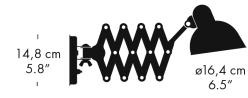

TABLE 6556-T