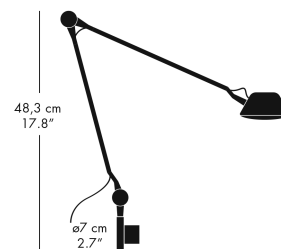

AQ01™
ANNE QVIST 2017

The AQ01™ has curvy edges and matt finish. The aluminium shade can be switched on, off and dimmed directly at the top. The diffuser prevents glare and gives off direct downward illumination in a symmetric rotational pattern. The delicate arms connecting the two joints hide the wire within and keep it in place with an internal spring. The AQ01™ can be configured as a plug-in, table lamp or wall mounted lamp.

SINGLE UNIT (FOR REPLACEMENT)

MODEL	COLOUR	CORD LGT. M	CORD SPECIFICATION	PRODUCT CODE	EXCL. VAT	INCL. VAT
AQ01 - LED	White	2,5	White, PVC + adapter	62698505	3.359	4.199
AQ01 - LED	Black	2,5	Black, PVC + adapter	62698408	3.359	4.199
AQ01 - LED	Blue	2,5	Blue, PVC + adapter	62698606	3.359	4.199

PLUG-IN

MODEL	COLOUR	CORD LGT. M	CORD SPECIFICATION	PRODUCT CODE	EXCL. VAT	INCL. VAT
AQ01 + Plug-in	White	2,5	White, PVC + adapter	62716005	3.839	4.799
AQ01 + Plug-in	Black	2,5	Black, PVC + adapter	62716208	3.839	4.799
AQ01 + Plug-in	Blue	2,5	Blue, PVC + adapter	62716106	3.839	4.799

TABLE

MODEL	COLOUR	CORD LGT. M	CORD SPECIFICATION	PRODUCT CODE	EXCL. VAT	INCL. VAT
AQ01 + Table base	White	2,5	White, PVC + adapter	62699105	3.999	4.999
AQ01 + Table base	Black	2,5	Black, PVC + adapter	62699008	3.999	4.999
AQ01 + Table base	Blue	2,5	Blue, PVC + adapter	62699206	3.999	4.999

WALL

MODEL	COLOUR	CORD LGT. M	CORD SPECIFICATION	PRODUCT CODE	EXCL. VAT	INCL. VAT
AQ01 + Wall base	White	2,5	White, PVC + adapter	62698805	3.679	4.599
AQ01 + Wall base	Black	2,5	Black, PVC + adapter	62698708	3.679	4.599
AQ01 + Wall base	Blue	2,5	Blue, PVC + adapter	62698906	3.679	4.599

PLUG-IN

TABLE

WALL