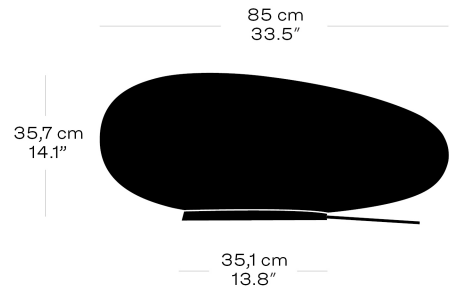

CANOPY

MODEL	COLOUR	PRODUCT CODE	EXCL. VAT	INCL. VAT
Adjustable canopy	White	18615605	2.639	3.299

PENDANT

ADJUSTABLE CANOPY

TABLE/FLOOR

CALABASH™
KOMPLOT DESIGN 2010

11.2023

Calabash™ is authentic craftsmanship from the core to the surface. The distinctive shape of the calabash pumpkin inspired the Danish design studio Komplot Design to create a vivid and sculptural design that stands out – with or without the light turned on. The Calabash™ pendant comes with a coloured aluminium shade in two sizes – P1 and P2.