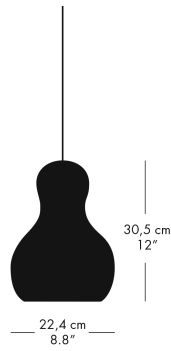

CALABASH™
KOMPLOT DESIGN 2010

11.2023

Calabash™ is authentic craftsmanship from the core to the surface. The distinctive shape of the calabash pumpkin inspired the Danish design studio Komplot Design to create a vivid and sculptural design that stands out – with or without the light turned on. The Calabash™ pendant comes with a coloured aluminium shade in two sizes – P1 and P2.

PENDANT

MODEL	COLOUR	CORD LGT. M	CORD SPECIFICATION	CANOPY COLOUR	PRODUCT CODE	EXCL. VAT	INCL. VAT
P1	Gold	3	Black, textile	Black	14017274	3.359	4.199
P1	Silver	3	Black, textile	Black	14017172	3.359	4.199
P2	Gold	3	Black, textile	Black	14018274	4.639	5.799
P2	Silver	3	Black, textile	Black	14018172	4.639	5.799
P3	Silver	6	Black, textile	Black	14023172	8.399	10.499

PENDANT P1

PENDANT P2

PENDANT P3