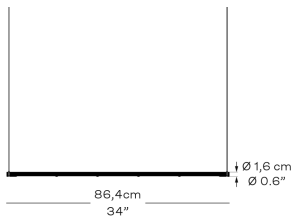

ONELINE™
KASPER KJELDGAARD 2022

11.2023

Masterfully shaped as a slender beam of light, Oneline is offered in three different finishes. Available in stainless steel, brushed brass and black PVD, each has polished brass details and silver tone suspension cables. The design is fitted with long-lasting LED technology and is dimmable. Suspended above a kitchen counter, desk or dining table or hung in a hallway or hotel lobby, Oneline has the unique ability to blend in while standing out.

PENDANT

MODEL	COLOUR	CORD LGT. M	CORD SPECIFICATION	PRODUCT CODE	EXCL. VAT	INCL. VAT
OneLine Brass	Brass	12	Silver, wire	14290518	8.799	10.999
OneLine Steel	Steel	12	Silver, wire	14290600	8.799	10.999
OneLine Black	Black PVD	12	Silver, wire	14290708	8.799	10.999

CONNECTOR UNITS

MODEL	COLOUR	PRODUCT CODE	EXCL. VAT	INCL. VAT
Connector Unit	Brass	18631518	279	349
Connector Unit	Steel	18631600	279	349
Connector Unit	Black PVD	18631708	279	349

ONELINE