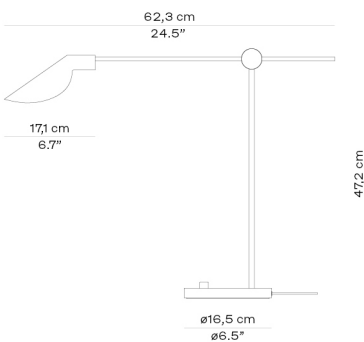

MS SERIES
METTE SCHELDE 2023

11.2023

The MS lamp series - a clean, cool and modern lighting collection consisting of one floor lamp and two table lamps designed to set the perfect mood. Created by contemporary Danish designer Mette Schelde, the Nordic inspired design casts a subtle pointed light, ideal for focused working, and have a dimmable function to suit different moods and needs.

FLOOR

MODEL	COLOUR	CORD LGT. M	CORD SPECIFICATION	PRODUCT CODE	EXCL. VAT	INCL. VAT
MS011	Steel	3	Black, silicone	31000120	11.599	14.499
MS011	Black PVD	3	Black, silicone	31000208	11.599	14.499

TABLE

MODEL	COLOUR	CORD LGT. M	CORD SPECIFICATION	PRODUCT CODE	EXCL. VAT	INCL. VAT
MS021	Steel	3	Black, silicone	32000320	9.599	11.999
MS021	Black PVD	3	Black, silicone	32000408	9.599	11.999
MS022	Steel	3	Black, silicone	32000520	7.119	8.899
MS022	Black PVD	3	Black, silicone	32000608	7.119	8.899

MS011

MS021

MS022