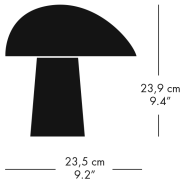

NIGHT OWL™
NIKOLAI WIIG HANSEN 2015

11.2023

The Night Owl™ consists of a conical base and oval shade, merging together to form a single unit of balanced proportions. The matt lacquered aluminium shade is complemented by either a natural ash or an aluminium base with a colour that matches the shade. The organic design of the Night Owl™ gives the lamp a friendly and almost human appearance – a lamp with a personality. Night Owl™ is suitable for standing on e.g. a sideboard, shelf, bedside table or in a window.

TABLE

MODEL	COLOUR	CORD LGT. M	CORD SPECIFICATION	PRODUCT CODE	EXCL. VAT	INCL. VAT
Night Owl	Midnight blue	2	Black, PVC	52698203	2.239	2.799
Night Owl	Smokey white	2	Black, PVC	52698305	2.239	2.799
Night Owl	Midnight blue/ash	2	Black, PVC	52698003	2.639	3.299
Night Owl	Smokey white/ash	2	Black, PVC	52698105	2.639	3.299
Night Owl Steel	Polished steel	2,5	Black, PVC	32000130	5.439	6.799
Night Owl Steel	Black PVD	2,5	Black, PVC	32000208	5.439	6.799

TABLE