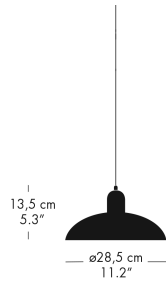

PENDANT 6631-P