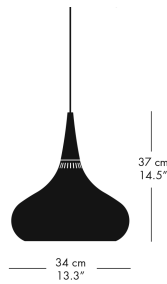

ORIENT™
JO HAMMERBORG 1963

11.2023

Orient™ was designed by Jo Hammerborg in 1963 and relaunched by Fritz Hansen in 2013. Revitalized in close collaboration with the Hammerborg family, the Orient™ pendant is a flawless light design with excellent luminous efficacy, and is made from the finest quality materials. The pendant's organically shaped shade made of aluminium or copper is connected to the cord with a delicate wooden joint and gives a soft, pleasant light without any glare.

PENDANT

MODEL	COLOUR	CORD LGT. M	CORD SPECIFICATION	CANOPY COLOUR	PRODUCT CODE	EXCL. VAT	INCL. VAT
P1	Aluminium/oak	3	Grey, textile	White	84716372	3.759	4.699
P1	Black/rosewood	3	Black, textile	Black	34192108	3.599	4.499
P1	Copper/rosewood	3	Black, textile	Black	34192064	5.279	6.599
P2	Aluminium/oak	3	Grey, textile	White	84716472	5.679	7.099
P2	Black/rosewood	3	Black, textile	Black	34192308	5.279	6.599
P2	Copper/rosewood	3	Black, textile	Black	34192264	7.839	9.799
P3	Aluminium/oak	6	Grey, textile	White	84716572	9.199	11.499
P3	Black/rosewood	6	Black, textile	Black	34192808	8.799	10.999

PENDANT P1

PENDANT P2

PENDANT P3