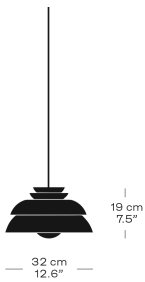

CONCERT™ JØRN UTZON 2005

11.2023

Concert™ gives a pleasant, non-glaring light without compromising the strength of illumination. The chosen shade configuration is visually characteristic of Jørn Utzon and reminds us of his greatest work — the Sydney Opera House. Concert™ is designed with four shades and a parabola of drawn steel, resting on a glass cone suspension. The suspension unit sends out a pleasant, even light between the shades. The bottom shade casts light downward to the parabola, which then diffuses it.

PENDANT

MODEL	COLOUR	CORD LGT. M	CORD SPECIFICATION	CANOPY COLOUR	PRODUCT CODE	EXCL. VAT	INCL. VAT
P1	White	3	White, textile	White	54003405	4.959	6.199
P1	Black	3	Black, textile	Black	14721808	4.959	6.199
P3	White	6 w. wire	White, textile	White	74003505	8.799	10.999
P3	Black	6 w. wire	Black, textile	Black	14721908	8.799	10.999

PENDANT P1