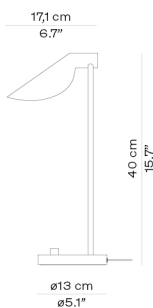

MS SERIES
METTE SCHELDE 2023

11.2023

The MS lamp series - a clean, cool and modern lighting collection consisting of one floor lamp and two table lamps designed to set the perfect mood. Created by contemporary Danish designer Mette Schelde, the Nordic inspired design casts a subtle pointed light, ideal for focused working, and have a dimmable function to suit different moods and needs.

FLOOR

MODEL	COLOUR	CORD LGT. M	CORD SPECIFICATION	PRODUCT CODE	EXCL. VAT	INCL. VAT
MS011	Steel	3	Black, silicone	31000120	11.599	14.499
MS011	Black PVD	3	Black, silicone	31000208	11.599	14.499

TABLE

MODEL	COLOUR	CORD LGT. M	CORD SPECIFICATION	PRODUCT CODE	EXCL. VAT	INCL. VAT
MS021	Steel	3	Black, silicone	32000320	9.599	11.999
MS021	Black PVD	3	Black, silicone	32000408	9.599	11.999
MS022	Steel	3	Black, silicone	32000520	7.119	8.899
MS022	Black PVD	3	Black, silicone	32000608	7.119	8.899

MS011

MS021

MS022