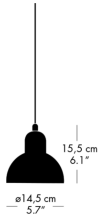

PENDANT 6722-P