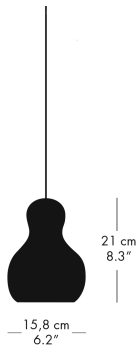

CALABASH™
KOMPLOT DESIGN 2010

11.2023

Calabash™ is authentic craftsmanship from the core to the surface. The distinctive shape of the calabash pumpkin inspired the Danish design studio Komplot Design to create a vivid and sculptural design that stands out – with or without the light turned on. The Calabash™ pendant comes with a coloured aluminium shade in two sizes – P1 and P2.

PENDANT

MODEL	COLOUR	CORD LGT. M	CORD SPECIFICATION	CANOPY COLOUR	PRODUCT CODE	EXCL. VAT	INCL. VAT
P1	Gold	3	Black, textile	Black	14017274	3.359	4.199
P1	Silver	3	Black, textile	Black	14017172	3.359	4.199
P2	Gold	3	Black, textile	Black	14018274	4.639	5.799
P2	Silver	3	Black, textile	Black	14018172	4.639	5.799
P3	Silver	6	Black, textile	Black	14023172	8.399	10.499

PENDANT P1