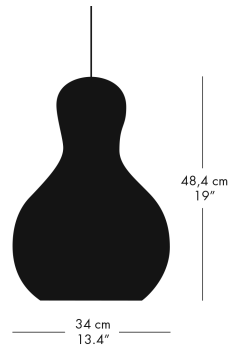

CALABASH™
KOMPLOT DESIGN 2010

11.2023

Calabash™ is authentic craftsmanship from the core to the surface. The distinctive shape of the calabash pumpkin inspired the Danish design studio Komplot Design to create a vivid and sculptural design that stands out – with or without the light turned on. The Calabash™ pendant comes with a coloured aluminium shade in two sizes – P1 and P2.

PENDANT

MODEL	COLOUR	CORD LGT. M	CORD SPECIFICATION	CANOPY COLOUR	PRODUCT CODE	EXCL. VAT	INCL. VAT
P1	Gold	3	Black, textile	Black	14017274	3.359	4.199
P1	Silver	3	Black, textile	Black	14017172	3.359	4.199
P2	Gold	3	Black, textile	Black	14018274	4.639	5.799
P2	Silver	3	Black, textile	Black	14018172	4.639	5.799
P3	Silver	6	Black, textile	Black	14023172	8.399	10.499

PENDANT P1

PENDANT P2

PENDANT P3