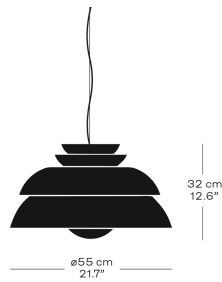

CONCERT™ JØRN UTZON 2005

11.2023

Concert™ gives a pleasant, non-glaring light without compromising the strength of illumination. The chosen shade configuration is visually characteristic of Jørn Utzon and reminds us of his greatest work — the Sydney Opera House. Concert™ is designed with four shades and a parabola of drawn steel, resting on a glass cone suspension. The suspension unit sends out a pleasant, even light between the shades. The bottom shade casts light downward to the parabola, which then diffuses it.

PENDANT

MODEL	COLOUR	CORD LGT. M	CORD SPECIFICATION	CANOPY COLOUR	PRODUCT CODE	EXCL. VAT	INCL. VAT
P1	White	3	White, textile	White	54003405	4.959	6.199
P1	Black	3	Black, textile	Black	14721808	4.959	6.199
P3	White	6 w. wire	White, textile	White	74003505	8.799	10.999
P3	Black	6 w. wire	Black, textile	Black	14721908	8.799	10.999

PENDANT P1

PENDANT P3