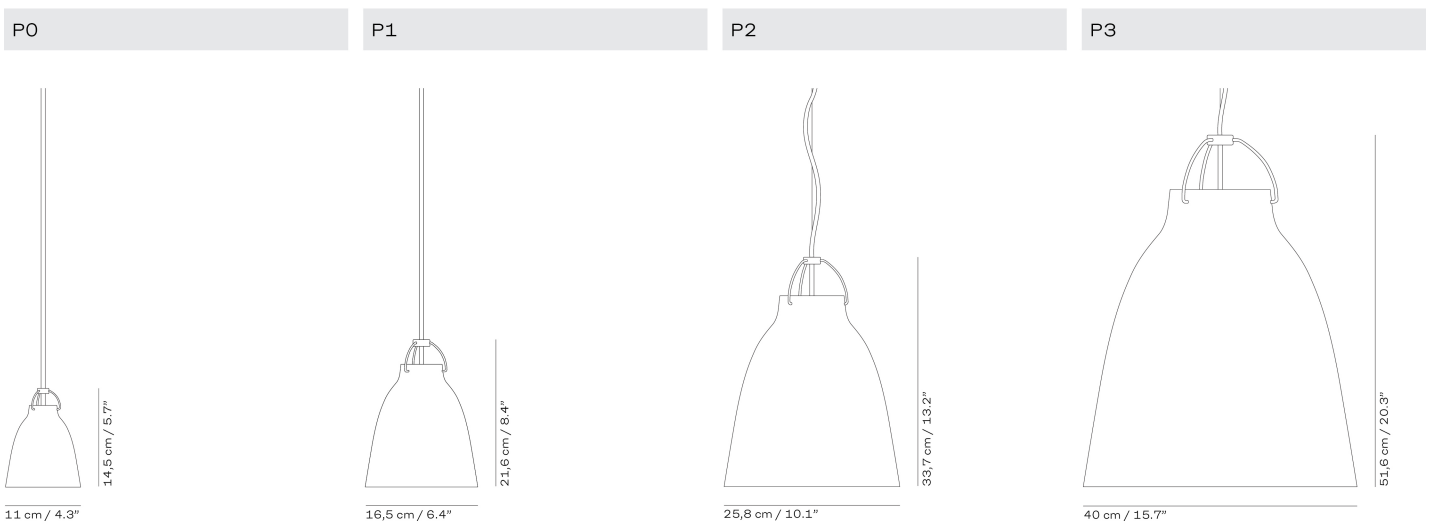

CARAVAGGIO™ OPAL
CECILIE MANZ 2005

11.2023

With Caravaggio™ Opal, Cecilie Manz has combined the characteristic Caravaggio™ design with a completely different lighting effect. The opal glass shade emits a soft, dimmed light, which is particularly suitable for rooms where a more evocative lighting is required. The lamp is suspended by the three renowned shackles, which here form a raw and masculine contrast to the feminine opal hand-blown glass. The P0 comes with an integrated LED source.

PENDANT

MODEL	COLOUR	CORD LGT. M	CORD SPECIFICATION	CANOPY COLOUR	PRODUCT CODE	EXCL. VAT	INCL. VAT
P0 LED	Opal glass	3	Silver-grey, textile	White	94722705	2.879	3.599
P1	Opal glass	3	Silver-grey, textile	White	84183105	3.679	4.599
P2	Opal glass	3 w. wire	Silver-grey, textile	White	84183205	5.839	7.299
P3	Opal glass	6 w. wire	Silver-grey, textile	White	84184105	10.399	12.999