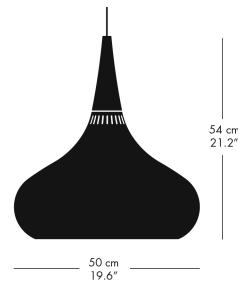

ORIENT™
JO HAMMERBORG 1963

11.2023

Orient™ was designed by Jo Hammerborg in 1963 and relaunched by Fritz Hansen in 2013. Revitalized in close collaboration with the Hammerborg family, the Orient™ pendant is a flawless light design with excellent luminous efficacy, and is made from the finest quality materials. The pendant's organically shaped shade made of aluminium or copper is connected to the cord with a delicate wooden joint and gives a soft, pleasant light without any glare.

PENDANT

MODEL	COLOUR	CORD LGT. M	CORD SPECIFICATION	CANOPY COLOUR	PRODUCT CODE	EXCL. VAT	INCL. VAT
P1	Aluminium/oak	3	Grey, textile	White	84716372	3.759	4.699
P1	Black/rosewood	3	Black, textile	Black	34192108	3.599	4.499
P1	Copper/rosewood	3	Black, textile	Black	34192064	5.279	6.599
P2	Aluminium/oak	3	Grey, textile	White	84716472	5.679	7.099
P2	Black/rosewood	3	Black, textile	Black	34192308	5.279	6.599
P2	Copper/rosewood	3	Black, textile	Black	34192264	7.839	9.799
P3	Aluminium/oak	6	Grey, textile	White	84716572	9.199	11.499
P3	Black/rosewood	6	Black, textile	Black	34192808	8.799	10.999

PENDANT P1

PENDANT P2

PENDANT P3