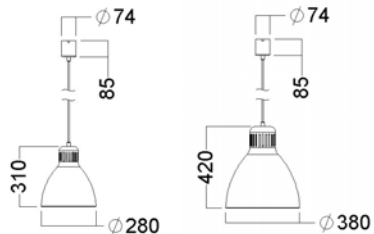

L-1 P G2

LUXO

Även om L-1 pendel G2 hänger från taket istället för att sticka ut från en yta, är det otvetydigt en L-1-lampa. Skärmens perfekta kurva, komponenternas tyngd, ljusets mjukhet - allt finns där.

Armatyrtyp: Pendel
Ljuddistribution: Nerljus
Levereras med: 2 m kabel och takfäste alt 3-fas adapter C2/TRACK
Färg: Vit, svart eller grå
Ljuskälla: LED
Bländskydd: Opal diffusor