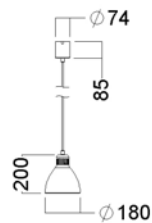

L-1 P G2

LUXO

Även om L-1 pendel G2 hänger från taket istället för att sticka ut från en yta, är det otvetydigt en L-1-lampa. Skärmens perfekta kurva, komponenternas tyngd, ljusets mjukhet - allt finns där.

Armatyrtyp: Pendel
Ljuddistribution: Nerljus
Levereras med: 2 m kabel och takfäste alt 3-fas adapter C2/TRACK
Färg: Vit, svart eller grå
Ljuskälla: LED
Bländskydd: Opal diffusor