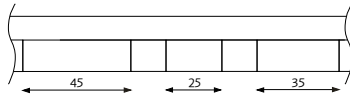

## Ribbpaneler

<b>2400 x 600 mm</b>	<b>Art.nr</b>	<b>1-39 paneler</b>	<b>40-199 paneler</b>	<b>200 + paneler</b>
Classic Oak Barcode, RS black	WR24000070G	1 894:-	1 768:-	1 642:-
Classic Oak Barcode, RS grey	WR24000071G	1 894:-	1 768:-	1 642:-
Classic Ash Barcode, RS black	WR24000072G	1 894:-	1 768:-	1 642:-
Classic Ash Barcode, RS grey	WR24000073G	1 894:-	1 768:-	1 642:-
Rustic Natural Oak Barcode, RS black	WR24000074G	1 894:-	1 768:-	1 642:-
Walnut Barcode, RS black	WR24000077G	2 174:-	2 028:-	1 884:-
Rustic Grey Oak Barcode, RS black	WR24000075G	2 540:-	2 394:-	2 256:-
Rustic Antique Oak Barcode, RS black	WR24000076G	2 540:-	2 394:-	2 256:-
Black Diamond Ash Barcode, RS black	WR24000078G	2 540:-	2 394:-	2 256:-
Rustic Smoked Oak Barcode, RS black	WR24000079G	2 540:-	2 394:-	2 256:-