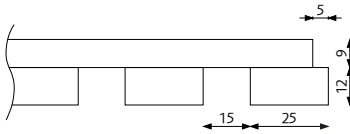

## Ribbpaneler

<b>2400 x 600 mm</b>	<b>Art.nr</b>	<b>1-39 paneler</b>	<b>40-199 paneler</b>	<b>200 + paneler</b>
Classic Oak, RS black	WR24000010G	1 628:-	1 538:-	1 448:-
Classic Oak, RS grey	WR24000015G	1 628:-	1 538:-	1 448:-
Rustic Natural Oak, RS black	WR24000011G	1 628:-	1 538:-	1 448:-
Classic Ash, RS black	WR24000021G	1 628:-	1 538:-	1 448:-
Classic Ash, RS grey	WR24000022G	1 628:-	1 538:-	1 448:-
Walnut, RS black	WR24000020G	1 862:-	1 754:-	1 644:-
Rustic Smoked Oak, RS black	WR24000014G	2 214:-	2 084:-	1 952:-
Rustic Antique Oak, RS black	WR24000012G	2 214:-	2 084:-	1 952:-
Rustic Grey Oak, RS black	WR24000013G	2 214:-	2 084:-	1 952:-
Black Diamond Ash, RS black	WR24000023G	2 214:-	2 084:-	1 952:-