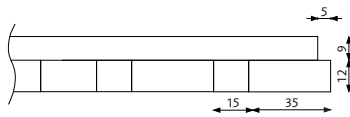

## Ribbpaneler

<b>2400 x 600 mm</b>	<b>Art.nr</b>	<b>1-39 paneler</b>	<b>40-199 paneler</b>	<b>200 + paneler</b>
Classic Oak Barcode, RS black	WR24000070G	1 894:-	1 768:-	1 642:-
Classic Oak Barcode, RS grey	WR24000071G	1 894:-	1 768:-	1 642:-
Classic Ash Barcode, RS black	WR24000072G	1 894:-	1 768:-	1 642:-
Classic Ash Barcode, RS grey	WR24000073G	1 894:-	1 768:-	1 642:-
Rustic Natural Oak Barcode, RS black	WR24000074G	1 894:-	1 768:-	1 642:-
Walnut Barcode, RS black	WR24000077G	2 174:-	2 028:-	1 884:-
Rustic Grey Oak Barcode, RS black	WR24000075G	2 540:-	2 394:-	2 256:-
Rustic Antique Oak Barcode, RS black	WR24000076G	2 540:-	2 394:-	2 256:-
Black Diamond Ash Barcode, RS black	WR24000078G	2 540:-	2 394:-	2 256:-
Rustic Smoked Oak Barcode, RS black	WR24000079G	2 540:-	2 394:-	2 256:-