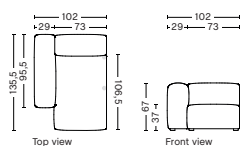

S8162 | NARROW | CHAISE LONGUE | LEFT

DIMENSION
W102 x D135,5 x H67 cm
Seat H37 cm

SALES QTY. 1 pcs.

PRODUCT STATUS
Order produced

PACKAGING
1 box | 1 pcs.

BOX DIMENSION | WEIGHT
W116 x D150 x H69 cm | 60 kg

DESCRIPTION	PRICE
Fabric Group 1	14.080,00
Fabric Group 2	15.120,00
Fabric Group 3	15.520,00
Fabric Group 4	16.040,00
Fabric Group 5	20.800,00
Fabric Group 6	28.320,00