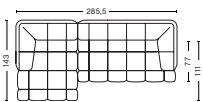

COMBINATION 20 | RIGHT 302+401 OR LEFT 402+301

DIMENSION
W285,5 x D143 x H72 cm
Seat H41 cm

PRODUCT STATUS
Order produced

PACKAGING
2 box | 1 pcs.

BOX DIMENSION | WEIGHT
W151 x D116 x H80 cm | 59 kg
W151 x D116 x H80 cm | 57 kg

DESCRIPTION	PRICE
Fabric group 1	44.160,00
Fabric group 2	49.440,00
Fabric group 3	52.080,00
Fabric group 4	53.360,00
Fabric group 5	58.640,00
Fabric group 6	84.640,00