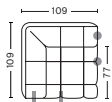

CORNER 100

DIMENSION

W109 x D109 x H72 cm
Seat H41 cm

SALES QTY. 1 pcs.

PRODUCT STATUS

Order produced

PACKAGING

1 box | 1 pcs.

BOX DIMENSION | WEIGHT

W105 x D116 x H77 cm | 48,4 kg

DESCRIPTION

Fabric Group 1
Fabric Group 2
Fabric Group 3
Fabric Group 4
Fabric Group 5
Fabric Group 6

PRICE

21.760,00
23.080,00
24.400,00
25.040,00
27.040,00
37.280,00