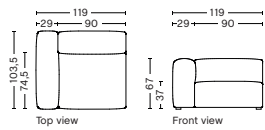

S1962FS | WIDE | LEFT

DIMENSION
W119 x D103,5 x H67 cm
Seat H37 cm

SALES QTY. 1 pcs.

PRODUCT STATUS
Order produced

PACKAGING
1 box | 1 pcs.

BOX DIMENSION | WEIGHT
W116 x D99 x H69 cm | 51 kg

DESCRIPTION	PRICE
Fabric Group 1	15.760,00
Fabric Group 2	16.800,00
Fabric Group 3	17.200,00
Fabric Group 4	17.720,00
Fabric Group 5	23.920,00
Fabric Group 6	36.560,00