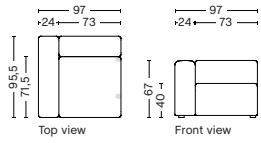

1062 | NARROW | LEFT

DIMENSION
W97 x D95,5 x H67 cm
Seat H40 cm

SALES QTY. 1 pcs.

PRODUCT STATUS
Order produced

PACKAGING
1 box | 1 pcs.

BOX DIMENSION | WEIGHT
W116 x D99 x H69 cm | 45 kg

DESCRIPTION	PRICE
Fabric Group 1	12.480,00
Fabric Group 2	13.520,00
Fabric Group 3	13.920,00
Fabric Group 4	14.200,00
Fabric Group 5	19.080,00
Fabric Group 6	27.120,00