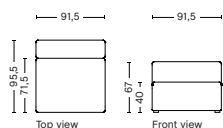

1963 | WIDE | RIGHT OR LEFT END

DIMENSION
W91,5 x D95,5 x H67 cm
Seat H40 cm

SALES QTY. 1 pcs.

PRODUCT STATUS
Order produced

PACKAGING
1 box | 1 pcs.

BOX DIMENSION | WEIGHT
W116 x D99 x H69 cm | 36,5 kg

DESCRIPTION	PRICE
Fabric Group 1	13.200,00
Fabric Group 2	14.240,00
Fabric Group 3	14.640,00
Fabric Group 4	14.920,00
Fabric Group 5	18.600,00
Fabric Group 6	25.600,00

FABRIC GROUPS

1 | Atlas, Linara, Metaphor, Mode, Planar, Remix, Surface By Hay, Swarm, Valencia™ 2 | Fairway, Field, Flamiber, Lola, Maglia, Melange Nap, Nico, Olavi By Hay, Osumi, Relate, Steelcut, Steelcut Trio, Tadao 3 | Divina, Divina MD, Divina Melange, Fiord, Re-Wool, Roden, Ruskin, Steelcut Quartet, Tartaglia 4 | Bolgheri, Canvas, Encircle, Hallingdal 65, Raas 5 | Haku, Harald, Loft, Sierra Leather 6 | Coda, Vidar, California Leather, Nevada Leather, Sense Leather