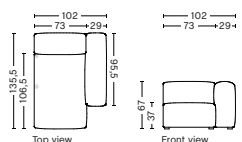

DIMENSION
W102 x D135,5 x H67 cm
Seat H37 cm

SALES QTY. 1 pcs.

PRODUCT STATUS
Order produced

PACKAGING
1 box | 1 pcs.

BOX DIMENSION | WEIGHT
W116 x D150 x H69 cm | 60 kg

DESCRIPTION	PRICE
Fabric Group 1	14.080,00
Fabric Group 2	15.120,00
Fabric Group 3	15.520,00
Fabric Group 4	16.040,00
Fabric Group 5	20.800,00
Fabric Group 6	28.320,00