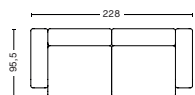

2,5 SEATER COMBINATION 1 LOW ARMREST | 1964+1965

DIMENSION
W228 x D95,5 x H67 cm
Seat H40 cm

PACKAGING
2 box | 1 pcs.

DESCRIPTION	PRICE
Fabric group 1	29.440,00
Fabric group 2	31.520,00
Fabric group 3	32.320,00
Fabric group 4	33.360,00
Fabric group 5	45.760,00
Fabric group 6	71.040,00

PRODUCT STATUS
Order produced