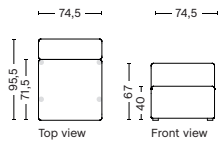

1063 | NARROW | MIDDLE

DIMENSION
W74,5 x D95,5 x H67 cm
Seat H40 cm

SALES QTY. 1 pcs.

PRODUCT STATUS
Order produced

PACKAGING
1 box | 1 pcs.

BOX DIMENSION | WEIGHT
W78 x D99 x H69 cm | 29 kg

DESCRIPTION	PRICE
Fabric Group 1	9.200,00
Fabric Group 2	10.240,00
Fabric Group 3	10.640,00
Fabric Group 4	10.920,00
Fabric Group 5	13.280,00
Fabric Group 6	17.360,00