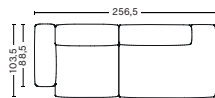

2,5 SEATER COMBINATION 2 LOW ARMREST | LEFT S1964+S9302 OR RIGHT S9301+S1965

DIMENSION
W256,5 x D103,5 x H67 cm
Seat H37 cm

PACKAGING
2 box | 1 pcs.

DESCRIPTION	PRICE
Fabric group 1	28.160,00
Fabric group 2	30.240,00
Fabric group 3	31.040,00
Fabric group 4	32.080,00
Fabric group 5	43.040,00
Fabric group 6	63.200,00

PRODUCT STATUS
Order produced