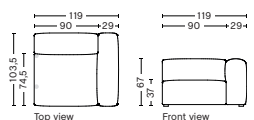

S1961 | WIDE | RIGHT

DIMENSION
W119 x D103,5 x H67 cm
Seat H37 cm

PACKAGING
1 box | 1 pcs.

DESCRIPTION
Fabric Group 1
Fabric Group 2
Fabric Group 3
Fabric Group 4
Fabric Group 5
Fabric Group 6

PRICE
14.720,00
15.760,00
16.160,00
16.680,00
22.880,00
35.520,00

SALES QTY. 1 pcs.

BOX DIMENSION | WEIGHT
W116 x D99 x H69 cm | 51 kg

PRODUCT STATUS
Order produced