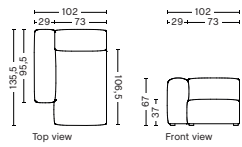

S8162FS | NARROW | CHAISE LONGUE | LEFT

DIMENSION
W102 x D135,5 x H67 cm
Seat H37 cm

SALES QTY. 1 pcs.

PRODUCT STATUS
Order produced

PACKAGING
1 box | 1 pcs.

BOX DIMENSION | WEIGHT
W116 x D150 x H69 cm | 60 kg

DESCRIPTION	PRICE
Fabric Group 1	15.120,00
Fabric Group 2	16.160,00
Fabric Group 3	16.560,00
Fabric Group 4	17.080,00
Fabric Group 5	21.840,00
Fabric Group 6	29.360,00