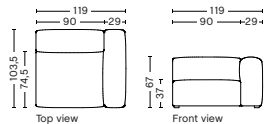

S1961FS | WIDE | RIGHT

DIMENSION
W119 x D103,5 x H67 cm
Seat H37 cm

SALES QTY. 1 pcs.

PRODUCT STATUS
Order produced

PACKAGING
1 box | 1 pcs.

BOX DIMENSION | WEIGHT
W116 x D99 x H69 cm | 51 kg

DESCRIPTION	PRICE
Fabric Group 1	15.760,00
Fabric Group 2	16.800,00
Fabric Group 3	17.200,00
Fabric Group 4	17.720,00
Fabric Group 5	23.920,00
Fabric Group 6	36.560,00