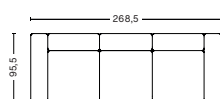

3 SEATER COMBINATION 1 | 1062+1063+1061

DIMENSION
W268,5 x D95,5 x H67 cm
Seat H40 cm

PACKAGING
3 box | 1 pcs.

DESCRIPTION	PRICE
Fabric group 1	34.160,00
Fabric group 2	37.280,00
Fabric group 3	38.480,00
Fabric group 4	39.320,00
Fabric group 5	51.440,00
Fabric group 6	71.600,00

PRODUCT STATUS
Order produced