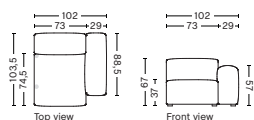

PRICE
12.480,00
13.520,00
13.920,00
14.200,00
19.080,00
27.120,00

SALES QTY. 1 pcs.

BOX DIMENSION | WEIGHT
W116 x D99 x H69 cm | 45 kg

PRODUCT STATUS
Order produced

S1065 | NARROW | LOW ARMREST | RIGHT

DIMENSION
W102 x D103,5 x H67 cm
Seat H37 cm