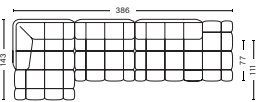

COMBINATION 22 | RIGHT 411+203+401 OR LEFT 402+203+412

DIMENSION
W386 x D143 x H72 cm
Seat H41 cm

PRODUCT STATUS
Order produced

PACKAGING
2 box | 1 pcs.

BOX DIMENSION | WEIGHT
W181 x D116 x H80 cm | 58 kg
W151 x D116 x H80 cm | 57 kg

DESCRIPTION	PRICE
Fabric group 1	58.320,00
Fabric group 2	64.920,00
Fabric group 3	68.880,00
Fabric group 4	70.800,00
Fabric group 5	78.080,00
Fabric group 6	114.320,00