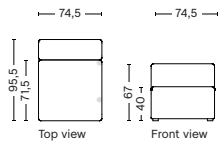

1063LE | NARROW | LEFT END

DIMENSION
W74,5 x D95,5 x H67 cm
Seat H40 cm

SALES QTY. 1 pcs.

PRODUCT STATUS
Order produced

PACKAGING
1 box | 1 pcs.

BOX DIMENSION | WEIGHT
W78 x D99 x H69 cm | 29 kg

DESCRIPTION	PRICE
Fabric Group 1	10.240,00
Fabric Group 2	11.280,00
Fabric Group 3	11.680,00
Fabric Group 4	11.960,00
Fabric Group 5	14.320,00
Fabric Group 6	18.400,00