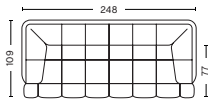

3 SEATER

DIMENSION

W248 x D109 x H72 cm
Seat H41 cm

SALES QTY. 1 pcs.

PRODUCT STATUS

Order produced

PACKAGING

1 box | 1 pcs.

BOX DIMENSION | WEIGHT

W256 x D116 x H80 cm | 91 kg

DESCRIPTION

Fabric Group 1
Fabric Group 2
Fabric Group 3
Fabric Group 4
Fabric Group 5
Fabric Group 6

PRICE

39.519,20
43.479,20
44.799,20
46.119,20
48.719,20
70.879,20

OTTOMAN 05

DIMENSION

W105 x D105 x H41 cm
Seat H41 cm

SALES QTY. 1 pcs.

PRODUCT STATUS

Order produced

PACKAGING

1 box | 1 pcs.

BOX DIMENSION | WEIGHT

W116 x D116 x H45 cm | 33,3 kg

DESCRIPTION

Fabric Group 1
Fabric Group 2
Fabric Group 3
Fabric Group 4
Fabric Group 5
Fabric Group 6

PRICE

12.240,00
13.560,00
14.880,00
15.520,00
16.840,00
22.880,00