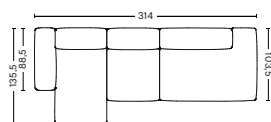

3 SEATER COMBINATION 3 LOW ARMREST | LEFT S8164+S1063+S9302 OR RIGHT S9301+S1063+S8165

DIMENSION
W314 x D135,5 x H67 cm
Seat H37 cm

PACKAGING
3 box | 1 pcs.

DESCRIPTION	PRICE
Fabric group 1	36.720,00
Fabric group 2	39.840,00
Fabric group 3	41.040,00
Fabric group 4	42.360,00
Fabric group 5	54.240,00
Fabric group 6	73.360,00

PRODUCT STATUS
Order produced