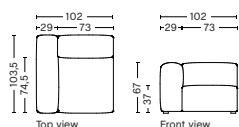

S7264FS | Low
armrest
Chaise Longue Long
Wide | Left

S7265FS | Low
armrest
Chaise Longue Long
Wide | Right

MAGS SOFT | FREE STANDING MODULES

S1062FS | NARROW | LEFT

DIMENSION
W102 x D103,5 x H67 cm
Seat H37 cm