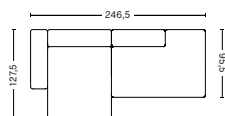

2,5 SEATER COMBINATION 3 LOW ARMREST | LEFT 8264+9302 OR RIGHT 9301+8265

DIMENSION
W246,5 x D127,5 x H67 cm
Seat H40 cm

PACKAGING
2 box | 1 pcs.

DESCRIPTION	PRICE
Fabric group 1	30.160,00
Fabric group 2	32.240,00
Fabric group 3	33.040,00
Fabric group 4	34.080,00
Fabric group 5	43.600,00
Fabric group 6	58.640,00

PRODUCT STATUS
Order produced

Not available in leather

FABRIC GROUPS