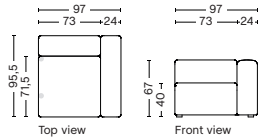

1061 | NARROW | RIGHT

DIMENSION
W97 x D95,5 x H67 cm
Seat H40 cm

SALES QTY. 1 pcs.

PRODUCT STATUS
Order produced

PACKAGING
1 box | 1 pcs.

BOX DIMENSION | WEIGHT
W116 x D99 x H69 cm | 45 kg

DESCRIPTION	PRICE
Fabric Group 1	12.480,00
Fabric Group 2	13.520,00
Fabric Group 3	13.920,00
Fabric Group 4	14.200,00
Fabric Group 5	19.080,00
Fabric Group 6	27.120,00