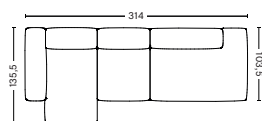

3 SEATER COMBINATION 3 | LEFT S8162+S1063+S9302 OR RIGHT S9301+S1063+S8161

DIMENSION
W314 x D135,5 x H67 cm
Seat H37 cm

PACKAGING
3 box | 1 pcs.

DESCRIPTION	PRICE
Fabric group 1	36.720,00
Fabric group 2	39.840,00
Fabric group 3	41.040,00
Fabric group 4	42.360,00
Fabric group 5	54.240,00
Fabric group 6	73.360,00

PRODUCT STATUS
Order produced