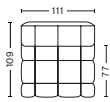

203 FS | NARROW | FREE STANDING

DIMENSION

W105 x D109 x H72 cm
Seat H41 cm

SALES QTY. 1 pcs.

PRODUCT STATUS

Order produced

PACKAGING

1 box | 1 pcs.

BOX DIMENSION | WEIGHT

W105 x D116 x H77 cm | 44 kg

DESCRIPTION

Fabric Group 1
Fabric Group 2
Fabric Group 3
Fabric Group 4
Fabric Group 5
Fabric Group 6

PRICE

18.160,00
19.480,00
20.800,00
21.440,00
23.440,00
33.680,00