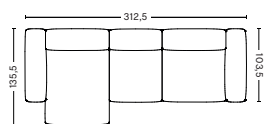

3 SEATER COMBINATION 10 | LEFT S8262+S1063+S1961 OR RIGHT S1962+S1063+S8261

DIMENSION
W312,5 x D135,5 x H67 cm
Seat H37 cm

PACKAGING
3 box | 1 pcs.

DESCRIPTION	PRICE
Fabric group 1	40.640,00
Fabric group 2	43.760,00
Fabric group 3	44.960,00
Fabric group 4	46.280,00
Fabric group 5	59.600,00
Fabric group 6	83.840,00

PRODUCT STATUS
Order produced