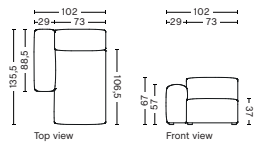

S8164FS | NARROW | CHAISE LONGUE | LOW ARMREST | LEFT

DIMENSION
W102 x D135,5 x H67 cm
Seat H37 cm

SALES QTY. 1 pcs.

PRODUCT STATUS
Order produced

PACKAGING
1 box | 1 pcs.

BOX DIMENSION | WEIGHT
W116 x D150 x H69 cm | 60 kg

DESCRIPTION	PRICE
Fabric Group 1	15.120,00
Fabric Group 2	16.160,00
Fabric Group 3	16.560,00
Fabric Group 4	17.080,00
Fabric Group 5	21.840,00
Fabric Group 6	29.360,00