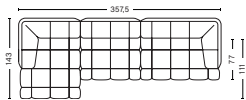

COMBINATION 17 | RIGHT 202+203+401 OR LEFT 402+203+201

DIMENSION
W357,5 x D143 x H72 cm
Seat H41 cm

PACKAGING
3 box | 1 pcs.

DESCRIPTION

PRICE

Fabric group 1	57.040,00
Fabric group 2	63.640,00
Fabric group 3	67.600,00
Fabric group 4	69.520,00
Fabric group 5	76.800,00
Fabric group 6	113.040,00

PRODUCT STATUS
Order produced

BOX DIMENSION | WEIGHT
W151 x D116 x H80 cm | 59 kg
W105 x D116 x H80 cm | 44 kg
W151 x D116 x H80 cm | 57 kg

FABRIC GROUPS

1 | Atlas, Linara, Metaphor, Mode, Planar, Remix, Swarm 2 | Fairway, Field, Flamiber, Maglia, Melange Nap, Nico, Olavi By Hay, Osumi, Relate, Steelcut, Steelcut Trio, Tadoo 3 | Divina, Divina MD, Divina Melange, Fiord, Re-Wool, Roden, Ruskin, Steelcut Quartet, Tartaglia 4 | Bolgheri, Canvas, Encircle, Hallingdal 65, Raas 5 | Loft, Sierra Leather 6 | Coda, Vidar, California Leather, Nevada Leather, Sense Leather