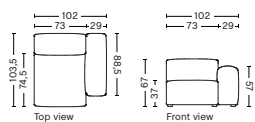

S1065FS | NARROW | LOW ARMREST | RIGHT

DIMENSION
W102 x D103,5 x H67 cm
Seat H37 cm

SALES QTY. 1 pcs.

PRODUCT STATUS
Order produced

PACKAGING
1 box | 1 pcs.

BOX DIMENSION | WEIGHT
W116 x D99 x H69 cm | 45 kg

DESCRIPTION	PRICE
Fabric Group 1	13.520,00
Fabric Group 2	14.560,00
Fabric Group 3	14.960,00
Fabric Group 4	15.240,00
Fabric Group 5	20.120,00
Fabric Group 6	28.160,00

FABRIC GROUPS

1 | Atlas, Linara, Metaphor, Mode, Planar, Swarm, Valencia™ 2 | Fairway, Field, Flamiber, Lola, Maglia, Melange Nap, Nico, Olavi By Hay, Osumi, Relate, Steelcut, Steelcut Trio, Tadao 3 | Divina, Divina MD, Divina Melange, Re-Wool, Roden, Ruskin, Steelcut Quartet, Tartaglia 4 | Bolgheri, Encircle, Hallingdal 65, Raas 5 | Haku, Loft, Sierra Leather 6 | Coda, Vidar, California Leather, Nevada Leather, Sense Leather