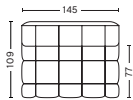

303 FS | WIDE | FREE STANDING

DIMENSION
W139 x D109 x H72 cm
Seat H41 cm

SALES QTY. 1 pcs.

PRODUCT STATUS
Order produced

PACKAGING
1 box | 1 pcs.

BOX DIMENSION | WEIGHT
W151 x D116 x H77 cm | 52 kg

DESCRIPTION
Fabric Group 1
Fabric Group 2
Fabric Group 3
Fabric Group 4
Fabric Group 5
Fabric Group 6

PRICE
22.400,00
23.720,00
25.040,00
25.680,00
27.680,00
37.920,00