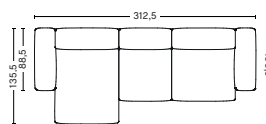

PRODUCT STATUS
Order produced

3 SEATER COMBINATION 10 LOW ARMREST | LEFT S8264+S1063+S1965 OR RIGHT S1964+S1063+S8265

DIMENSION
W312,5 x D135,5 x H67 cm
Seat H37 cm

PACKAGING
3 box | 1 pcs.

DESCRIPTION	PRICE
Fabric group 1	40.640,00
Fabric group 2	43.760,00
Fabric group 3	44.960,00
Fabric group 4	46.280,00
Fabric group 5	59.600,00
Fabric group 6	83.840,00