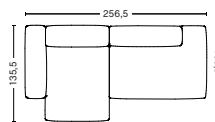

2,5 SEATER COMBINATION 3 | LEFT S8262+S9302 OR RIGHT S9301+S8261

DIMENSION
W256,5 x D135,5 x H67 cm
Seat H37 cm

PACKAGING
2 box | 1 pcs.

DESCRIPTION	PRICE
Fabric group 1	30.160,00
Fabric group 2	32.240,00
Fabric group 3	33.040,00
Fabric group 4	34.080,00
Fabric group 5	43.600,00
Fabric group 6	58.640,00

PRODUCT STATUS
Order produced