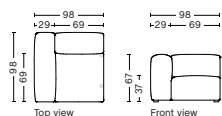

S1862 | CORNER | LEFT

DIMENSION
W98 x D98 x H67 cm
Seat H37 cm

SALES QTY. 1 pcs.

PRODUCT STATUS
Order produced

PACKAGING
1 box | 1 pcs.

BOX DIMENSION | WEIGHT
W116 x D99 x H69 cm | 42 kg

DESCRIPTION	PRICE
Fabric Group 1	12.160,00
Fabric Group 2	13.200,00
Fabric Group 3	13.600,00
Fabric Group 4	13.880,00
Fabric Group 5	18.600,00
Fabric Group 6	26.000,00