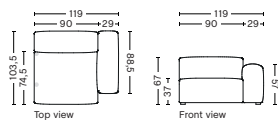

S1965 | WIDE | LOW ARMREST | RIGHT

DIMENSION
W119 x D103,5 x H67 cm
Seat H37 cm

SALES QTY. 1 pcs.

PRODUCT STATUS
Order produced

PACKAGING
1 box | 1 pcs.

BOX DIMENSION | WEIGHT
W116 x D99 x H69 cm | 51 kg

DESCRIPTION	PRICE
Fabric Group 1	14.720,00
Fabric Group 2	15.760,00
Fabric Group 3	16.160,00
Fabric Group 4	16.680,00
Fabric Group 5	22.880,00
Fabric Group 6	35.520,00