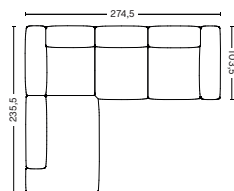

CORNER COMBINATION 2 | LEFT S9301+S1862+S1063+S1061 OR RIGHT S1062+S1063+S8161+S9302

DIMENSION
W274,5 x D235,5 x H67 cm
Seat H37 cm

PACKAGING
3 box | 1 pcs.

DESCRIPTION	PRICE
Fabric group 1	47.280,00
Fabric group 2	51.440,00
Fabric group 3	53.040,00
Fabric group 4	54.400,00
Fabric group 5	71.120,00
Fabric group 6	98.160,00

PRODUCT STATUS
Order produced