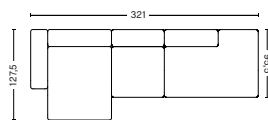

3 SEATER COMBINATION 4 LOW ARMREST | LEFT 8264+1063+9302 OR RIGHT 9301+1063+8265

DIMENSION
W321 x D127,5 x H67 cm
Seat H40 cm

PACKAGING
3 box | 1 pcs.

DESCRIPTION	PRICE
Fabric group 1	39.360,00
Fabric group 2	42.480,00
Fabric group 3	43.680,00
Fabric group 4	45.000,00
Fabric group 5	56.880,00
Fabric group 6	76.000,00

PRODUCT STATUS
Order produced

Not available in leather

FABRIC GROUPS