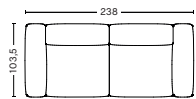

Corner Combination 10
Low armrest
Left or Right

Corner Combination 1
Left or Right

Corner Combination 2
Left or Right

Corner Combination 2
Low armrest
Left or Right

2,5 SEATER COMBINATION 1 | S1962+S1961

DIMENSION
W238 x D103,5 x H67 cm
Seat H37 cm