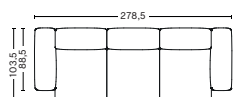

3 SEATER COMBINATION 1 LOW ARMREST | S1064+S1063+S1065

DIMENSION
W278,5 x D103,5 x H67 cm
Seat H37 cm

PACKAGING
3 box | 1 pcs.

DESCRIPTION	PRICE
Fabric group 1	34.160,00
Fabric group 2	37.280,00
Fabric group 3	38.480,00
Fabric group 4	39.320,00
Fabric group 5	51.440,00
Fabric group 6	71.600,00

PRODUCT STATUS
Order produced