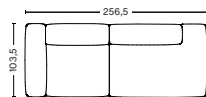

2,5 SEATER COMBINATION 2 | LEFT S1962+S9302 OR RIGHT S9301+S1961

DIMENSION
W256,5 x D103,5 x H67 cm
Seat H37 cm

PACKAGING
2 box | 1 pcs.

DESCRIPTION	PRICE
Fabric group 1	28.160,00
Fabric group 2	30.240,00
Fabric group 3	31.040,00
Fabric group 4	32.080,00
Fabric group 5	43.040,00
Fabric group 6	63.200,00

PRODUCT STATUS
Order produced