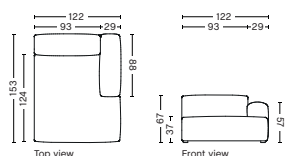

S7265FS | WIDE | LOW ARMREST | RIGHT

DIMENSION
W122 x D153 x H67 cm
Seat H37 cm

SALES QTY. 1 pcs.

PRODUCT STATUS
Order produced

PACKAGING
1 box | 1 pcs.

BOX DIMENSION | WEIGHT
W116 x D150 x H69 cm | 86 kg

DESCRIPTION	PRICE
Fabric Group 1	14.480,00
Fabric Group 2	15.520,00
Fabric Group 3	15.920,00
Fabric Group 4	16.440,00
Fabric Group 5	21.200,00
Fabric Group 6	28.720,00