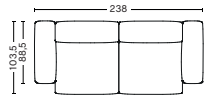

2,5 SEATER COMBINATION 1 LOW ARMREST | S1964+S1965

DIMENSION
W238 x D103,5 x H67 cm
Seat H37 cm

PACKAGING
2 box | 1 pcs.

DESCRIPTION	PRICE
Fabric group 1	29.440,00
Fabric group 2	31.520,00
Fabric group 3	32.320,00
Fabric group 4	33.360,00
Fabric group 5	45.760,00
Fabric group 6	71.040,00

PRODUCT STATUS
Order produced