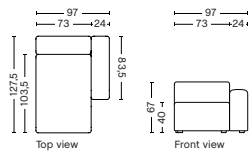

8165FS | NARROW | CHAISE LONGUE | LOW ARMREST | RIGHT

DIMENSION
W97 x D127,5 x H67 cm
Seat H40 cm

SALES QTY. 1 pcs.

PRODUCT STATUS
Order produced

PACKAGING
1 box | 1 pcs.

BOX DIMENSION | WEIGHT
W68,5 x D150 x H116 cm | 56,9 kg

DESCRIPTION	PRICE
Fabric Group 1	15.120,00
Fabric Group 2	16.160,00
Fabric Group 3	16.560,00
Fabric Group 4	17.080,00
Fabric Group 5	21.840,00
Fabric Group 6	29.360,00
Not available in leather	

FABRIC GROUPS

1 | Atlas, Linara, Metaphor, Mode, Planar, Remix, Surface By Hay, Swarm, Valencia™ 2 | Fairway, Field, Flamiber, Lola, Maglia, Melange Nap, Nico, Olavi By Hay, Osumi, Relate, Steelcut, Steelcut Trio, Tadao 3 | Divina, Divina MD, Divina Melange, Fiord, Re-Wool, Roden, Ruskin, Steelcut Quartet, Tartaglia 4 | Bolgheri, Canvas, Encircle, Hallingdal 65, Raas 5 | Haku, Harald, Loft 6 | Coda, Vidar