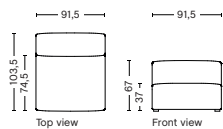

S1963FS | WIDE | MIDDLE

DIMENSION
W91,5 x D95,5 x H67 cm
Seat H37 cm

SALES QTY. 1 pcs.

PRODUCT STATUS
Order produced

PACKAGING
1 box | 1 pcs.

BOX DIMENSION | WEIGHT
W116 x D99 x H69 cm | 37 kg

DESCRIPTION	PRICE
Fabric Group 1	14.240,00
Fabric Group 2	15.280,00
Fabric Group 3	15.680,00
Fabric Group 4	15.960,00
Fabric Group 5	19.640,00
Fabric Group 6	26.640,00