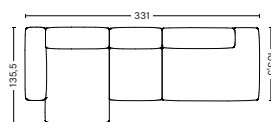

3 SEATER COMBINATION 4 | LEFT S8262+S1063+S9302 OR RIGHT S9301+S1063+S8261

DIMENSION
W331 x D135,5 x H67 cm
Seat H37 cm

PACKAGING
3 box | 1 pcs.

DESCRIPTION	PRICE
Fabric group 1	39.360,00
Fabric group 2	42.480,00
Fabric group 3	43.680,00
Fabric group 4	45.000,00
Fabric group 5	56.880,00
Fabric group 6	76.000,00

PRODUCT STATUS
Order produced