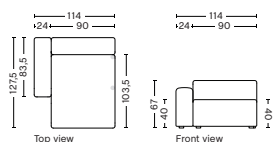

8264 | WIDE | CHAISE LONGUE | LOW ARMREST | LEFT

DIMENSION
W114 x D127,5 x H67 cm
Seat H40 cm

SALES QTY. 1 pcs.

PRODUCT STATUS
Order produced

PACKAGING
1 box | 1 pcs.

BOX DIMENSION | WEIGHT
W68,5 x D150 x H116 cm | 67,8 kg

DESCRIPTION	PRICE
Fabric Group 1	16.720,00
Fabric Group 2	17.760,00
Fabric Group 3	18.160,00
Fabric Group 4	18.680,00
Fabric Group 5	23.440,00
Fabric Group 6	30.960,00
Not available in leather