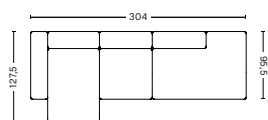

3 SEATER COMBINATION 3 | LEFT 8162+1063+9302 OR RIGHT 9301+1063+8161

DIMENSION
W304 x D127,5 x H67 cm
Seat H40 cm

PACKAGING
3 box | 1 pcs.

DESCRIPTION	PRICE
Fabric group 1	36.720,00
Fabric group 2	39.840,00
Fabric group 3	41.040,00
Fabric group 4	42.360,00
Fabric group 5	54.240,00
Fabric group 6	73.360,00

PRODUCT STATUS
Order produced

Not available in leather