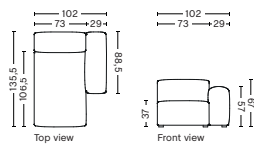

S8165FS | NARROW | CHAISE LONGUE | LOW ARMREST | RIGHT

DIMENSION
W102 x D135,5 x H67 cm
Seat H37 cm

SALES QTY. 1 pcs.

PRODUCT STATUS
Order produced

PACKAGING
1 box | 1 pcs.

BOX DIMENSION | WEIGHT
W116 x D150 x H69 cm | 60 kg

DESCRIPTION	PRICE
Fabric Group 1	15.120,00
Fabric Group 2	16.160,00
Fabric Group 3	16.560,00
Fabric Group 4	17.080,00
Fabric Group 5	21.840,00
Fabric Group 6	29.360,00

FABRIC GROUPS

1 | Atlas, Linara, Metaphor, Mode, Planar, Swarm, Valencia™ 2 | Fairway, Field, Flamiber, Lola, Maglia, Melange Nap, Nico, Olavi By Hay, Osumi, Relate, Steelcut, Steelcut Trio, Tadao 3 | Divina, Divina MD, Divina Melange, Re-Wool, Roden, Ruskin, Steelcut Quartet, Tartaglia 4 | Bolgheri, Encircle, Hallingdal 65, Raas 5 | Haku,Loft, Sierra Leather 6 | Coda, Vidar, California Leather, Nevada Leather, Sense Leather