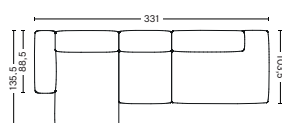

PRODUCT STATUS
Order produced

3 SEATER COMBINATION 4 LOW ARMREST | LEFT S8264+S1063+S9302 OR RIGHT S9301+S1063+S8265

DIMENSION
W331 x D135,5 x H67 cm
Seat H37 cm

PACKAGING
3 box | 1 pcs.

DESCRIPTION	PRICE
Fabric group 1	39.360,00
Fabric group 2	42.480,00
Fabric group 3	43.680,00
Fabric group 4	45.000,00
Fabric group 5	56.880,00
Fabric group 6	76.000,00