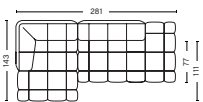

COMBINATION 21 | RIGHT 411+401 OR LEFT 402+412

DIMENSION
W281 x D143 x H72 cm
Seat H41 cm

PRODUCT STATUS
Order produced

PACKAGING
2 box | 1 pcs.

BOX DIMENSION | WEIGHT
W181 x D116 x H80 cm | 58 kg
W151 x D116 x H80 cm | 57 kg

DESCRIPTION	PRICE
Fabric group 1	43.440,00
Fabric group 2	48.720,00
Fabric group 3	51.360,00
Fabric group 4	52.640,00
Fabric group 5	57.920,00
Fabric group 6	83.920,00