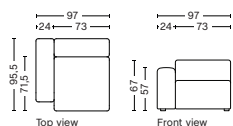

1064FS | NARROW | LOW ARMREST LEFT

DIMENSION
W97 x D95,5 x H67 cm
Seat H40 cm

SALES QTY. 1 pcs.

PRODUCT STATUS
Order produced

PACKAGING
1 box | 1 pcs.

BOX DIMENSION | WEIGHT
W68,5 x D115,8 x H98,8 cm | 42 kg

DESCRIPTION	PRICE
Fabric Group 1	13.520,00
Fabric Group 2	14.560,00
Fabric Group 3	14.960,00
Fabric Group 4	15.240,00
Fabric Group 5	20.120,00
Fabric Group 6	28.160,00