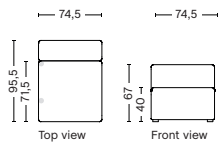

1063RE | NARROW | RIGHT END

DIMENSION
W74,5 x D95,5 x H67 cm
Seat H40 cm

SALES QTY. 1 pcs.

PRODUCT STATUS
Order produced

PACKAGING
1 box | 1 pcs.

BOX DIMENSION | WEIGHT
W78 x D99 x H69 cm | 29 kg

DESCRIPTION	PRICE
Fabric Group 1	10.240,00
Fabric Group 2	11.280,00
Fabric Group 3	11.680,00
Fabric Group 4	11.960,00
Fabric Group 5	14.320,00
Fabric Group 6	18.400,00

FABRIC GROUPS