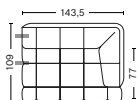

201 | NARROW | RIGHT ARMREST

DIMENSION

W143,5 x D109 x H72 cm
Seat H41 cm

SALES QTY. 1 pcs.

PRODUCT STATUS

Order produced

PACKAGING

1 box | 1 pcs.

BOX DIMENSION | WEIGHT

W151 x D116 x H80 cm | 58,4 kg

DESCRIPTION

Fabric Group 1
Fabric Group 2
Fabric Group 3
Fabric Group 4
Fabric Group 5
Fabric Group 6

PRICE

22.400,00
25.040,00
26.360,00
27.000,00
29.640,00
44.160,00

FABRIC GROUPS

1 | Atlas, Linara, Metaphor, Mode, Planar, Remix, Swarm 2 | Fairway, Field, Flamiber, Maglia, Melange Nap, Nico, Olavi By Hay, Osumi, Relate, Steelcut, Steelcut Trio, Tadao 3 | Divina, Divina MD, Divina Melange, Fiord, Re-Wool, Roden, Ruskin, Steelcut Quartet, Tartaglia 4 | Bolgheri, Canvas, Encircle, Hallingdal 65, Raas 5 | Loft, Sierra Leather 6 | Coda, Vidar, California Leather, Nevada Leather, Sense Leather