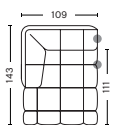

402 | CHAISE LONGUE | LEFT

DIMENSION
W109 x D143 x H72 cm
Seat H41 cm

SALES QTY. 1 pcs.

PRODUCT STATUS
Order produced

PACKAGING
1 box | 1 pcs.

BOX DIMENSION | WEIGHT
W151 x D116 x H80 cm | 57 kg

DESCRIPTION
Fabric Group 1
Fabric Group 2
Fabric Group 3
Fabric Group 4
Fabric Group 5
Fabric Group 6

PRICE
19.760,00
22.400,00
23.720,00
24.360,00
27.000,00
38.480,00