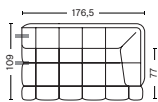

301 | WIDE | RIGHT

DIMENSION

W176,5 x D109 x H72 cm
Seat H41 cm

SALES QTY. 1 pcs.

PRODUCT STATUS

Order produced

PACKAGING

1 box | 1 pcs.

BOX DIMENSION | WEIGHT

W181 x D116 x H80 cm | 67,6 kg

DESCRIPTION

Fabric Group 1
Fabric Group 2
Fabric Group 3
Fabric Group 4
Fabric Group 5
Fabric Group 6

PRICE

24.400,00
27.040,00
28.360,00
29.000,00
31.640,00
46.160,00