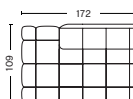

411 | CHAISE LONGUE | LEFT

DIMENSION
W172 x D109 x H72 cm
Seat H41 cm

SALES QTY. 1 pcs.

PRODUCT STATUS
Order produced

PACKAGING
1 box | 1 pcs.

BOX DIMENSION | WEIGHT
W181 x D116 x H80 cm | 58 kg

DESCRIPTION
Fabric Group 1
Fabric Group 2
Fabric Group 3
Fabric Group 4
Fabric Group 5
Fabric Group 6

PRICE
23.680,00
26.320,00
27.640,00
28.280,00
30.920,00
45.440,00

FABRIC GROUPS

1 | Atlas, Linara, Metaphor, Mode, Planar, Remix, Swarm 2 | Fairway, Field, Flamiber, Maglia, Melange Nap, Nico, Olavi By Hay, Osumi, Relate, Steelcut, Steelcut Trio, Tadoo 3 | Divina, Divina MD, Divina Melange, Fiord, Re-Wool, Roden, Ruskin, Steelcut Quartet, Tartaglia 4 | Bolgheri, Canvas, Encircle, Hallingdal 65, Raas 5 | Loft, Sierra Leather 6 | Coda, Vidar, California Leather, Nevada Leather, Sense Leather