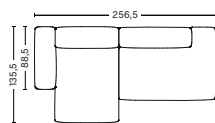

2,5 SEATER COMBINATION 3 LOW ARMREST | LEFT S8264+S9302 OR RIGHT S9301+S8265

DIMENSION
W256,5 x D135,5 x H67 cm
Seat H37 cm

PACKAGING
2 box | 1 pcs.

DESCRIPTION	PRICE
Fabric group 1	30.160,00
Fabric group 2	32.240,00
Fabric group 3	33.040,00
Fabric group 4	34.080,00
Fabric group 5	43.600,00
Fabric group 6	58.640,00

PRODUCT STATUS
Order produced

FABRIC GROUPS

1 | Atlas, Linara, Metaphor, Mode, Planar, Swarm, Valencia™ 2 | Fairway, Field, Flamiber, Lola, Maglia, Melange Nap, Nico, Olavi By Hay, Osumi, Relate, Steelcut, Steelcut Trio, Tadao 3 | Divina, Divina MD, Divina Melange, Re-Wool, Roden, Ruskin, Steelcut Quartet, Tartaglia 4 | Bolgheri, Encircle, Hallingdal 65, Raas 5 | Haku,Loft, Sierra Leather 6 | Coda, Vidar, California Leather, Nevada Leather, Sense Leather