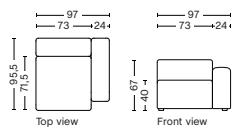

1065FS | NARROW | LOW ARMREST | RIGHT

DIMENSION
W97 x D95,5 x H67 cm
Seat H40 cm

SALES QTY. 1 pcs.

PRODUCT STATUS
Order produced

PACKAGING
1 box | 1 pcs.

BOX DIMENSION | WEIGHT
W68,5 x D115,8 x H98,8 cm | 42 kg

DESCRIPTION	PRICE
Fabric Group 1	13.520,00
Fabric Group 2	14.560,00
Fabric Group 3	14.960,00
Fabric Group 4	15.240,00
Fabric Group 5	20.120,00
Fabric Group 6	28.160,00

FABRIC GROUPS