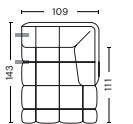

401 | CHAISE LONGUE | RIGHT

DIMENSION
W109 x D143 x H72 cm
Seat H41 cm

SALES QTY. 1 pcs.

PRODUCT STATUS
Order produced

PACKAGING
1 box | 1 pcs.

BOX DIMENSION | WEIGHT
W151 x D116 x H80 cm | 57 kg

DESCRIPTION
Fabric Group 1
Fabric Group 2
Fabric Group 3
Fabric Group 4
Fabric Group 5
Fabric Group 6

PRICE
19.760,00
22.400,00
23.720,00
24.360,00
27.000,00
38.480,00