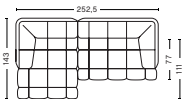

QUILTON COMBINATIONS

COMBINATION 19 | RIGHT 202+401 OR LEFT 402+201

DIMENSION
W252,5 x D143 x H72 cm
Seat H41 cm

PRODUCT STATUS
Order produced

PACKAGING
2 box | 1 pcs.

BOX DIMENSION | WEIGHT
W151 x D116 x H80 cm | 59 kg
W151 x D116 x H80 cm | 57 kg

DESCRIPTION	PRICE
Fabric group 1	42.160,00
Fabric group 2	47.440,00
Fabric group 3	50.080,00
Fabric group 4	51.360,00
Fabric group 5	56.640,00
Fabric group 6	82.640,00