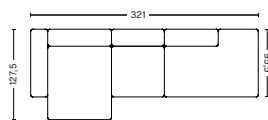

3 SEATER COMBINATION 4 | LEFT 8262+1063+9302 OR RIGHT 9301+1063+8261

DIMENSION
W321 x D127,5 x H67 cm
Seat H40 cm

PACKAGING
3 box | 1 pcs.

DESCRIPTION	PRICE
Fabric group 1	39.360,00
Fabric group 2	42.480,00
Fabric group 3	43.680,00
Fabric group 4	45.000,00
Fabric group 5	56.880,00
Fabric group 6	76.000,00

PRODUCT STATUS
Order produced

Not available in leather