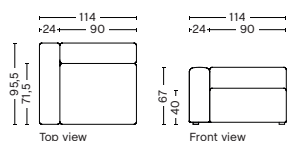

MAGS | FREE STANDING MODULES

1962FS | WIDE | LEFT

DIMENSION
W114 x D95,5 x H67 cm
Seat H40 cm

SALES QTY. 1 pcs.

PRODUCT STATUS
Order produced

PACKAGING
1 box | 1 pcs.

BOX DIMENSION | WEIGHT
W116 x D99 x H69 cm | 51 kg

DESCRIPTION	PRICE
Fabric Group 1	15.760,00
Fabric Group 2	16.800,00
Fabric Group 3	17.200,00
Fabric Group 4	17.720,00
Fabric Group 5	23.920,00
Fabric Group 6	36.560,00