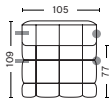

203 | NARROW | MIDDLE

DIMENSION

W105 x D109 x H72 cm
Seat H41 cm

SALES QTY. 1 pcs.

PRODUCT STATUS

Order produced

PACKAGING

1 box | 1 pcs.

BOX DIMENSION | WEIGHT

W105 x D116 x H80 cm | 44,1 kg

DESCRIPTION

Fabric Group 1
Fabric Group 2
Fabric Group 3
Fabric Group 4
Fabric Group 5
Fabric Group 6

PRICE

14.880,00
16.200,00
17.520,00
18.160,00
20.160,00
30.400,00