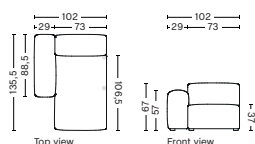

S8164 | NARROW | CHAISE LONGUE | LOW ARMREST | LEFT

DIMENSION
W102 x D135,5 x H67 cm
Seat H37 cm

SALES QTY. 1 pcs.

PRODUCT STATUS
Order produced

PACKAGING
1 box | 1 pcs.

BOX DIMENSION | WEIGHT
W116 x D150 x H69 cm | 60 kg

DESCRIPTION	PRICE
Fabric Group 1	14.080,00
Fabric Group 2	15.120,00
Fabric Group 3	15.520,00
Fabric Group 4	16.040,00
Fabric Group 5	20.800,00
Fabric Group 6	28.320,00