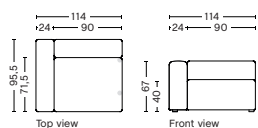

1962 | WIDE | LEFT

DIMENSION
W114 x D95,5 x H67 cm
Seat H40 cm

SALES QTY. 1 pcs.

PRODUCT STATUS
Order produced

PACKAGING
1 box | 1 pcs.

BOX DIMENSION | WEIGHT
W116 x D99 x H69 cm | 51 kg

DESCRIPTION	PRICE
Fabric Group 1	14.720,00
Fabric Group 2	15.760,00
Fabric Group 3	16.160,00
Fabric Group 4	16.680,00
Fabric Group 5	22.880,00
Fabric Group 6	35.520,00