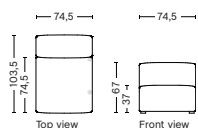

S1063 | NARROW | LEFT END

DIMENSION
W74,5 x D95,5 x H67 cm
Seat H37 cm

SALES QTY. 1 pcs.

PRODUCT STATUS
Order produced

PACKAGING
1 box | 1 pcs.

BOX DIMENSION | WEIGHT
W78 x D99 x H69 cm | 29 kg

DESCRIPTION	PRICE
Fabric Group 1	10.240,00
Fabric Group 2	11.280,00
Fabric Group 3	11.680,00
Fabric Group 4	11.960,00
Fabric Group 5	14.320,00
Fabric Group 6	18.400,00

FABRIC GROUPS

1 | Atlas, Linara, Metaphor, Mode, Planar, Swarm, Valencia™ 2 | Fairway, Field, Flamiber, Lola, Maglia, Melange Nap, Nico, Olavi By Hay, Osumi, Relate, Steelcut, Steelcut Trio, Tadao 3 | Divina, Divina MD, Divina Melange, Re-Wool, Roden, Ruskin, Steelcut Quartet, Tartaglia 4 | Bolgheri, Encircle, Hallingdal 65, Raas 5 | Haku,Loft, Sierra Leather 6 | Coda, Vidar, California Leather, Nevada Leather, Sense Leather