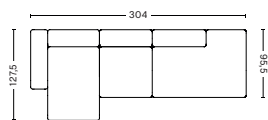

3 SEATER COMBINATION 3 LOW ARMREST | LEFT 8164+1063+9302 OR RIGHT 9301+1063+8165

DIMENSION
W304 x D127,5 x H67 cm
Seat H40 cm

PACKAGING
3 box | 1 pcs.

DESCRIPTION	PRICE
Fabric group 1	36.720,00
Fabric group 2	39.840,00
Fabric group 3	41.040,00
Fabric group 4	42.360,00
Fabric group 5	54.240,00
Fabric group 6	73.360,00

PRODUCT STATUS
Order produced

Not available in leather