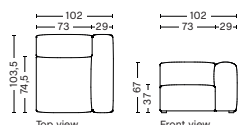

S1061FS | NARROW | RIGHT

DIMENSION
W102 x D103,5 x H67 cm
Seat H37 cm

SALES QTY. 1 pcs.

PRODUCT STATUS
Order produced

PACKAGING
1 box | 1 pcs.

BOX DIMENSION | WEIGHT
W116 x D99 x H69 cm | 45 kg

DESCRIPTION	PRICE
Fabric Group 1	13.520,00
Fabric Group 2	14.560,00
Fabric Group 3	14.960,00
Fabric Group 4	15.240,00
Fabric Group 5	20.120,00
Fabric Group 6	28.160,00