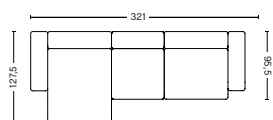

COMBINATION 10 LOW ARMREST | LEFT 8264+1063+1965 OR RIGHT 1964+1063+8265

DIMENSION

W264,5 x D127,5 x H67 cm
Seat H40 cm

PACKAGING

5 box | 1 pcs.

DESCRIPTION

Fabric group 1 40.640,00
Fabric group 2 43.760,00
Fabric group 3 44.960,00
Fabric group 4 46.280,00
Fabric group 5 59.600,00
Fabric group 6 83.840,00
Not available in leather

PRICE

PRODUCT STATUS

Order produced