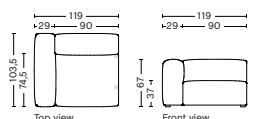

S1962 | WIDE | LEFT

DIMENSION
W119 x D103,5 x H67 cm
Seat H37 cm

PACKAGING
1 box | 1 pcs.

DESCRIPTION
Fabric Group 1
Fabric Group 2
Fabric Group 3
Fabric Group 4
Fabric Group 5
Fabric Group 6

PRICE
14.720,00
15.760,00
16.160,00
16.680,00
22.880,00
35.520,00

SALES QTY. 1 pcs.

BOX DIMENSION | WEIGHT
W116 x D99 x H69 cm | 51 kg

PRODUCT STATUS
Order produced