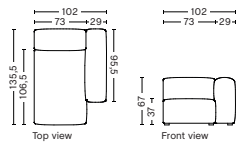

DIMENSION
W102 x D135,5 x H67 cm
Seat H37 cm

SALES QTY. 1 pcs.

PRODUCT STATUS
Order produced

PACKAGING
1 box | 1 pcs.

BOX DIMENSION | WEIGHT
W116 x D150 x H69 cm | 60 kg

DESCRIPTION	PRICE
Fabric Group 1	15.120,00
Fabric Group 2	16.160,00
Fabric Group 3	16.560,00
Fabric Group 4	17.080,00
Fabric Group 5	21.840,00
Fabric Group 6	29.360,00