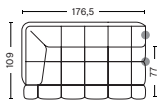

302 | WIDE | LEFT

DIMENSION

W176,5 x D109 x H72 cm
Seat H41 cm

SALES QTY. 1 pcs.

PRODUCT STATUS

Order produced

PACKAGING

1 box | 1 pcs.

BOX DIMENSION | WEIGHT

W181 x D116 x H80 cm | 67,6 kg

DESCRIPTION

Fabric Group 1
Fabric Group 2
Fabric Group 3
Fabric Group 4
Fabric Group 5
Fabric Group 6

PRICE

24.400,00
27.040,00
28.360,00
29.000,00
31.640,00
46.160,00

FABRIC GROUPS

1 | Atlas, Linara, Metaphor, Mode, Planar, Remix, Swarm 2 | Fairway, Field, Flamiber, Maglia, Melange Nap, Nico, Olavi By Hay, Osumi, Relate, Steelcut, Steelcut Trio, Tadoo 3 | Divina, Divina MD, Divina Melange, Fiord, Re-Wool, Roden, Ruskin, Steelcut Quartet, Tartaglia 4 | Bolgheri, Canvas, Encircle, Hallingdal 65, Raas 5 | Loft, Sierra Leather 6 | Coda, Vidar, California Leather, Nevada Leather, Sense Leather