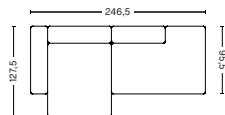

2,5 SEATER COMBINATION 3 | LEFT 8262+9302 OR RIGHT 9301+8261

DIMENSION
W246,5 x D127,5 x H67 cm
Seat H40 cm

PACKAGING
2 box | 1 pcs.

DESCRIPTION	PRICE
Fabric group 1	30.160,00
Fabric group 2	32.240,00
Fabric group 3	33.040,00
Fabric group 4	34.080,00
Fabric group 5	43.600,00
Fabric group 6	58.640,00

PRODUCT STATUS
Order produced

Not available in leather