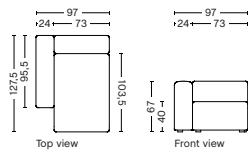

8162FS | NARROW | CHAISE LONGUE | LEFT

DIMENSION
W97 x D127,5 x H67 cm
Seat H40 cm

SALES QTY. 1 pcs.

PRODUCT STATUS
Order produced

PACKAGING
1 box | 1 pcs.

BOX DIMENSION | WEIGHT
W116 x D150 x H68,5 cm | 59,5 kg

DESCRIPTION	PRICE
Fabric Group 1	15.120,00
Fabric Group 2	16.160,00
Fabric Group 3	16.560,00
Fabric Group 4	17.080,00
Fabric Group 5	21.840,00
Fabric Group 6	29.360,00
Not available in leather