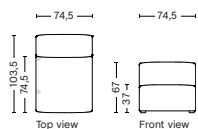

S1063 | NARROW | RIGHT END

DIMENSION
W74,5 x D95,5 x H67 cm
Seat H37 cm

SALES QTY. 1 pcs.

PRODUCT STATUS
Order produced

PACKAGING
1 box | 1 pcs.

BOX DIMENSION | WEIGHT
W78 x D99 x H69 cm | 29 kg

DESCRIPTION	PRICE
Fabric Group 1	10.240,00
Fabric Group 2	11.280,00
Fabric Group 3	11.680,00
Fabric Group 4	11.960,00
Fabric Group 5	14.320,00
Fabric Group 6	18.400,00