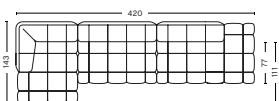

COMBINATION 23 | RIGHT 411+303+401 OR LEFT 402+303+412

DIMENSION
W420 x D143 x H72 cm
Seat H41 cm

PRODUCT STATUS
Order produced

PACKAGING
3 box | 1 pcs.

BOX DIMENSION | WEIGHT
W181 x D116 x H80 cm | 58 kg
W151 x D116 x H80 cm | 52 kg
W151 x D116 x H80 cm | 57 kg