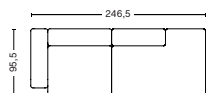

2,5 SEATER COMBINATION 2 LOW ARMREST | LEFT 1964+9302 OR RIGHT 9301+1965

DIMENSION
W246,5 x D95,5 x H67 cm
Seat H40 cm

PACKAGING
2 box | 1 pcs.

DESCRIPTION	PRICE
Fabric group 1	28.160,00
Fabric group 2	30.240,00
Fabric group 3	31.040,00
Fabric group 4	32.080,00
Fabric group 5	43.040,00
Fabric group 6	63.200,00

PRODUCT STATUS
Order produced

Not available in leather