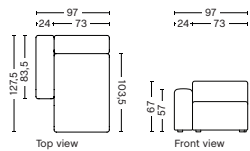

8164FS | NARROW | CHAISE LONGUE | LOW ARMREST LEFT

DIMENSION
W97 x D127,5 x H67 cm
Seat H40 cm

SALES QTY. 1 pcs.

PRODUCT STATUS
Order produced

PACKAGING
1 box | 1 pcs.

BOX DIMENSION | WEIGHT
W68,5 x D150 x H116 cm | 56,9 kg

DESCRIPTION	PRICE
Fabric Group 1	15.120,00
Fabric Group 2	16.160,00
Fabric Group 3	16.560,00
Fabric Group 4	17.080,00
Fabric Group 5	21.840,00
Fabric Group 6	29.360,00
Not available in leather