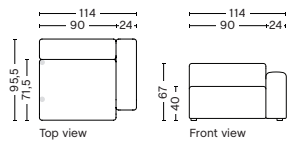

1965 | WIDE | LOW ARMREST | RIGHT

DIMENSION
W114 x D95,5 x H67 cm
Seat H40 cm

SALES QTY. 1 pcs.

PRODUCT STATUS
Order produced

PACKAGING
1 box | 1 pcs.

BOX DIMENSION | WEIGHT
W68,5 x D115,8 x H98,8 cm | 48,5 kg

DESCRIPTION	PRICE
Fabric Group 1	14.720,00
Fabric Group 2	15.760,00
Fabric Group 3	16.160,00
Fabric Group 4	16.680,00
Fabric Group 5	22.880,00
Fabric Group 6	35.520,00