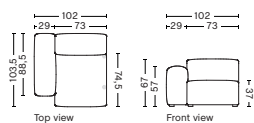

S1064 | NARROW | LOW ARMREST | LEFT

DIMENSION
W102 x D103,5 x H67 cm
Seat H37 cm

PACKAGING
1 box | 1 pcs.

DESCRIPTION
Fabric Group 1
Fabric Group 2
Fabric Group 3
Fabric Group 4
Fabric Group 5
Fabric Group 6

PRICE
12.480,00
13.520,00
13.920,00
14.200,00
19.080,00
27.120,00

SALES QTY. 1 pcs.

BOX DIMENSION | WEIGHT
W116 x D99 x H69 cm | 45 kg

PRODUCT STATUS
Order produced