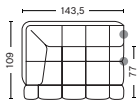

QUILTON MODULES

202 | NARROW | LEFT

DIMENSION

W143,5 x D109 x H72 cm
Seat H41 cm

SALES QTY. 1 pcs.

PRODUCT STATUS

Order produced

PACKAGING

1 box | 1 pcs.

BOX DIMENSION | WEIGHT

W151 x D116 x H80 cm | 58,4 kg

DESCRIPTION

Fabric Group 1
Fabric Group 2
Fabric Group 3
Fabric Group 4
Fabric Group 5
Fabric Group 6

PRICE

22.400,00
25.040,00
26.360,00
27.000,00
29.640,00
44.160,00