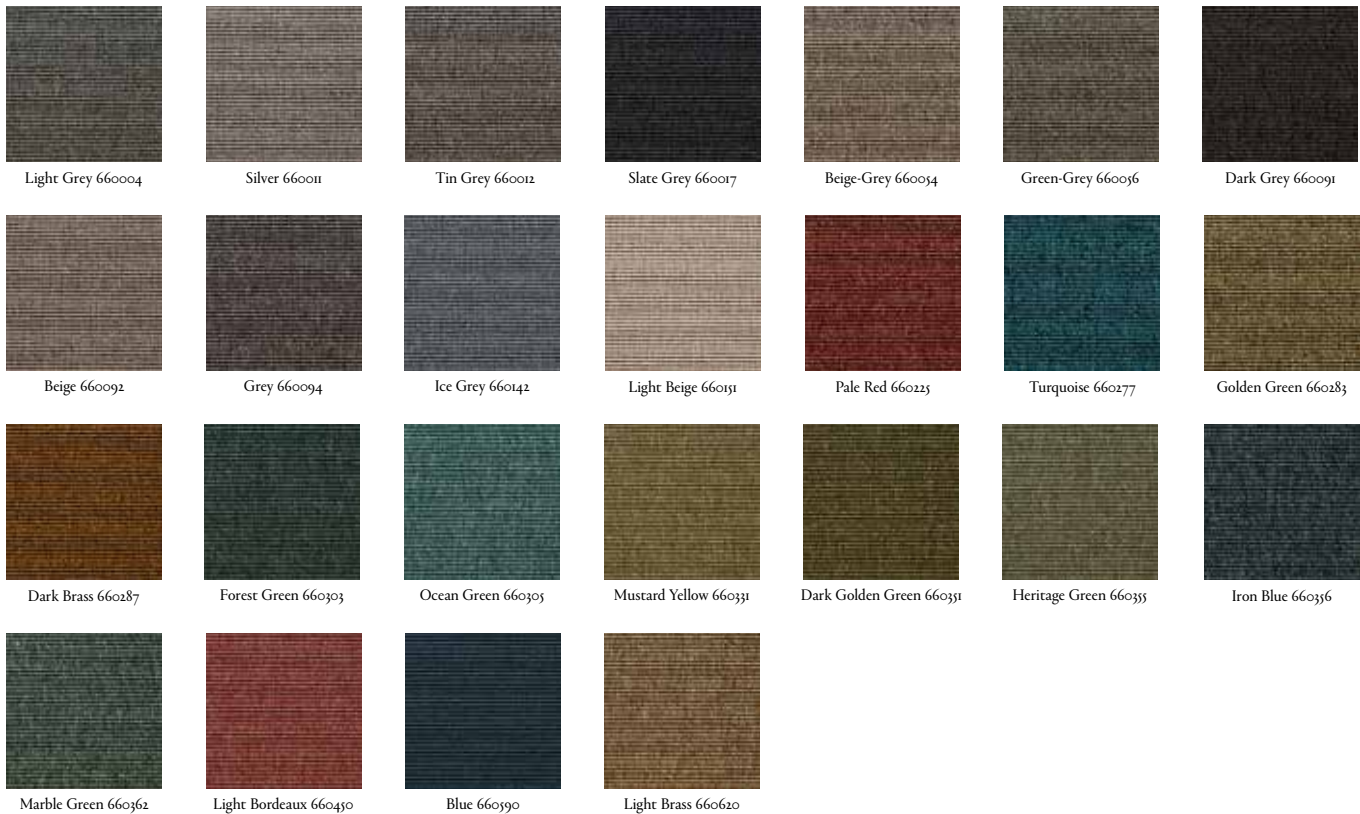

PRIS SEK	EX MOMS	INKL MOMS
> 100 m²	779:-/m²	974:-/m²
< 100 m²	1 074:-/m²	1 343:-/m²
Avpassade mattor*	1 222:-/m²	1 528:-/m²
Prov 15x15 cm	27:-	34:-

Bredd: 400 cm. Pris specialfärg: +15% (minimiorder 200 m²).
*Vi fakturerar mattans fulla bredd. Kostnad för bandkantning/langgett adderas per lpm, se sid 94.

MATERIAL: Vävd heltäckningsmatta i 100% polyamid (antistatisk)
LUGGHÖJD: ca 2 mm

BRA ATT VETA: Beroende på materialet och de olika tillverkningsprocesserna som mattan genomgår kan måttavvikelser på upp till 3% förekomma.

Sound absorption: aw 0,15
Impact noise reduction: ca 17 dB
Light fastness: >5
Meets the requirements for: Miljöbyggnad Guld, LEED v 4, BREEAM-SE 2017, BREEAM International GN22, Indoor Air Comfort Gold, Sunda Hus: B, BVB: ID 152392 Accepted