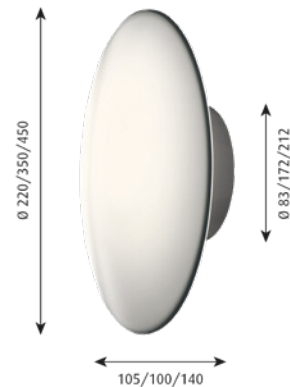

AJ EKLIPTA

Wall lamps

Designer: Arne Jacobsen

Concept: The fixture emits soft comfortable light. The glass is designed to provide a uniformly lit surface. The three-layer mouth-blown opal glass shade has a transparent edge, providing a decorative halo of light around the fixture.

Finish: White, powder coated. White opal glass.

Material: Ceiling/Wall box: Die cast aluminium or spun aluminium. Diffuser: Mouth-blown white opal glass.

Mounting: Terminal block: Ø 220: 3x2,5mm², Ø 350/Ø 450: 5x2,5mm². Looping: Approved, Ø 220 mm: Max. 3x1,5mm², Ø 350/Ø 450: Max. 5x1,5mm². Ballast positioning: In ceiling/wall box.

Weight: Max. 4kg.

Class: Ingress protection. LED ceiling/wall: IP20. Ø220: IP20. E27 Ø350/450 Ceiling: IP20. E27 Ø350/450 Wall: IP44. Electric shock protection I w. ground.

Info notes: Only Wall mounted E27 versions for outdoor use. For LED fixtures without glass, Emergency lighting or LED replacement kits please contact Louis Poulsen. The innovation of the LED technology is constant. The specifications mentioned are based on present technology.
Ø220: Compatible with leading edge mains dimmers. Please note that low power consumption on some products can affect dimming properties.

DIMENSIONS	FINISH	LIGHT SOURCE	LIGHTING CONTROL	LUMEN	SHIELD/DIFFUSER	MOUNTING	MOUNTING SPECS.	EAN	ORDER NO.	Exkl. moms	Inkl. moms
Ø 220	White	G9			WHT OPAL	WALL & CEILING	BOX W/O SIDE CABLE HOLES	5703411115510	5743155563	4,276	5,345
Ø 220	White	LED 2700K 7.8W		324	WHT OPAL	WALL & CEILING	BOX W/O SIDE CABLE HOLES	5703411684320	5743591981	4,528	5,660
Ø 220	White	LED 3000K 7.6W		334	WHT OPAL	WALL & CEILING	BOX W/O SIDE CABLE HOLES	5703411684511	5743591994	4,528	5,660
Ø 350	White	1x60W E27			WHT OPAL	WALL & CEILING	BOX W/SIDE CABLE HOLES	5714693247578	5743155372	5,032	6,290
Ø 350	White	LED 3000K 8.8W	MOTION SENSOR **		WHT OPAL	WALL & CEILING	BOX W/SIDE CABLE HOLES	-	-	Kontakta LP	Kontakta LP
Ø 350	White	LED 3000K 8.8W	DALI	737	WHT OPAL	WALL & CEILING	BOX W/SIDE CABLE HOLES	5703411757147	5743592207	8,768	10,960
Ø 450	White	1x60W E27			WHT OPAL	WALL & CEILING	BOX W/SIDE CABLE HOLES	5714693131464	5743155424	6,572	8,215
Ø 450	White	LED 3000K 23W	MOTION SENSOR **		WHT OPAL	WALL & CEILING	BOX W/SIDE CABLE HOLES	-	-	Kontakta LP	Kontakta LP
Ø 450	White	LED 3000K 23W	DALI	1770	WHT OPAL	WALL & CEILING	BOX W/SIDE CABLE HOLES	5703411687123	5743168987	11,872	14,840
SPARE PART								EAN	ORDER NO.	Exkl. moms	Inkl. moms
AJ Ekliptra Ø350 glass								5703411007235	5743590018	2,652	3,315
AJ Ekliptra Ø450 glass								5703411007242	5743590021	3,736	4,670
AJ Ekliptra Ø220 diffuser KIT								5703411214329	5743591305	696	870
AJ Ekliptra Ø350 replacement kit LED 3K90								5703411756294	5743156737	2,288	2,860
AJ Ekliptra Ø220 replacement kit LED 3K90								5703411773666	5743156889	1,068	1,335
AJ Ekliptra Ø220 replacement kit LED 27K90								5703411840788	5743156669	1,068	1,335
AJ Ekliptra Ø220 glass								5709728102205	5743590005	2,460	3,075

**Please specify upon ordering.