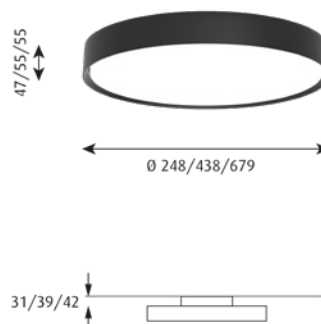

LP SLIM ROUND SURFACE MOUNTED

Mounted

Designer: Louis Poulsen A/S

Concept: The slim housing encircles a high-efficient acrylic diffuser emitting primarily downward directed light. The slim body has a slight curvature and an inner curve which reduces contrast. The product family comes in a range of sizes and mounting options for a wide range of applications. Surface mounted and suspended versions have an indirect light component.

Finish: White or black, powder coated or clear lacquered, pickled aluminium.

Material: Reflector: Die cast aluminium. Diffuser: Acrylic, opal or micro prismatic. Installation lock: Aluminium.

Mounting: Directly on ceiling.
Looping: Approved, max 5 x 2.5 mm².
Cable entries: Rear, Side-mounted.
Driver integrated.

Weight: Max: 8kg

Class: Ingress protection IP20. Electric shock protection I.

DIMENSIONS	FINISH	LIGHT SOURCE	LIGHTING CONTROL	LUMEN	SHIELD/DIFFUSER	MOUNTING	EAN	ORDER NO.	Exkl. moms	Inkl. moms
Ø 250	Black	LED 3000K 13W	DALI	1092	OPAL	SURFACE MOUNTED	5703411654019	5742584070	6,584	8,230
Ø 250	Dark Aluminium Raw	LED 3000K 13W	DALI	1092	OPAL	SURFACE MOUNTED	5714693250929	5742584779	6,584	8,230
Ø 250	White	LED 3000K 13W	DALI	1254	OPAL	SURFACE MOUNTED	5703411635926	5742584041	6,584	8,230
Ø 250	White	LED 3000K 13W	DALI	1149	PRISMATIC	SURFACE MOUNTED	5714693551033	5742585215	7,740	9,675
Ø 250	White	LED 4000K 13W	DALI	1279	OPAL	SURFACE MOUNTED	5703411654392	5742584054	6,584	8,230
Ø 250	White	LED 4000K 13W	DALI	1142	PRISMATIC	SURFACE MOUNTED	5714693551248	5742585228	7,740	9,675
Ø 250	White	LED KELVIN ADJUSTABLE	DALI KELVIN ADJUSTABLE	1232	OPAL	SURFACE MOUNTED	5703411654200	5742584067	7,420	9,275
Ø 250	White	LED KELVIN ADJUSTABLE	DALI KELVIN ADJUSTABLE		PRISMATIC	SURFACE MOUNTED	5714693551453	5742585231	8,576	10,720
Ø 440	Black	LED 3000K 25W	DALI	2404	OPAL	SURFACE MOUNTED	5703411652879	5742584135	10,200	12,750
Ø 440	Dark Aluminium Raw	LED 3000K 25W	DALI	2404	OPAL	SURFACE MOUNTED	5714693252572	5742584805	10,200	12,750
Ø 440	White	LED 3000K 13W	DALI	1149	PRISMATIC	SURFACE MOUNTED	5714693861422	5742585244	11,356	14,195
Ø 440	White	LED 3000K 25W	DALI	2659	OPAL	SURFACE MOUNTED	5703411653449	5742584106	10,200	12,750
Ø 440	White	LED 3000K 35W	DALI HIGH OUTPUT	3617	PRISMATIC	SURFACE MOUNTED	5714693552719	5742585299	12,320	15,400
Ø 440	White	LED 4000K 25W	DALI	2714	OPAL	SURFACE MOUNTED	5703411653258	5742584119	10,200	12,750
Ø 440	White	LED 4000K 25W	DALI	2401	PRISMATIC	SURFACE MOUNTED	5714693551873	5742585257	11,356	14,195
Ø 440	White	LED 4000K 35W	DALI HIGH OUTPUT	3993	OPAL	SURFACE MOUNTED	5714693552504	5742585286	11,168	13,960
Ø 440	White	LED 4000K 35W	DALI HIGH OUTPUT	3690	PRISMATIC	SURFACE MOUNTED	5714693552924	5742585309	12,320	15,400
Ø 440	White	LED KELVIN ADJUSTABLE	DALI KELVIN ADJUSTABLE	2499	OPAL	SURFACE MOUNTED	5703411653067	5742584122	11,040	13,900
Ø 440	White	LED KELVIN ADJUSTABLE	DALI KELVIN ADJUSTABLE		PRISMATIC	SURFACE MOUNTED	5714693552085	5742585260	12,192	15,240
Ø 680	Black	LED 3000K 53W	DALI	5861	OPAL	SURFACE MOUNTED	5703411651735	5742584193	19,580	24,475
Ø 680	Dark Aluminium Raw	LED 3000K 53W	DALI	5861	OPAL	SURFACE MOUNTED	5714693253852	5742584834	19,580	24,475
Ø 680	White	LED 3000K 46W	DALI	4667	PRISMATIC	SURFACE MOUNTED	5714693862092	5742585370	20,736	25,920
Ø 680	White	LED 3000K 53W	DALI	6262	OPAL	SURFACE MOUNTED	5703411652305	5742584164	19,580	24,475
Ø 680	White	LED 4000K 46W	DALI	4762	PRISMATIC	SURFACE MOUNTED	5714693862344	5742585383	20,736	25,920
Ø 680	White	LED 4000K 53W	DALI	6389	OPAL	SURFACE MOUNTED	5703411652114	5742584177	19,580	24,475
SPARE PART							EAN	ORDER NO.	Exkl. moms	Inkl. moms
Slim Round Ø680 diffuser opal							5703411642542	5742584627	1,456	1,820
Slim Round Ø250 replacement kit LED 3K90							5703411835951	5741087963	1,156	1,445
Slim Round Ø250 replacement kit LED 4K90							5703411836163	5741087976	1,156	1,445
Slim Round Ø440 replacement kit LED 3K90							5703411836798	5741087989	2,432	3,040
Slim Round Ø440 replacement kit LED 4K90							5703411837009	5741087992	2,432	3,040
Slim Round Ø680 R/SR/S replacement kit LED 3K90							5703411837467	5741087947	7,600	9,500
Slim Round Ø680 R/SR/P replacement kit LED 4K90							5703411837832	5741087950	7,600	9,500
Slim Round Ø250 replacement kit LED KA90							5703411838310	5741088344	1,348	1,685
Slim Round Ø440 replacement kit LED KA90							5703411838525	5741088357	2,708	3,385
Slim Round Ø680 replacement kit LED KA90							5703411838730	5741088360	7,600	9,500
Slim Round Ø250 diffuser opal							5703411842690	5742584737	1,048	1,310
Slim Round Ø440 diffuser opal							5703411842904	5742584740	1,352	1,690