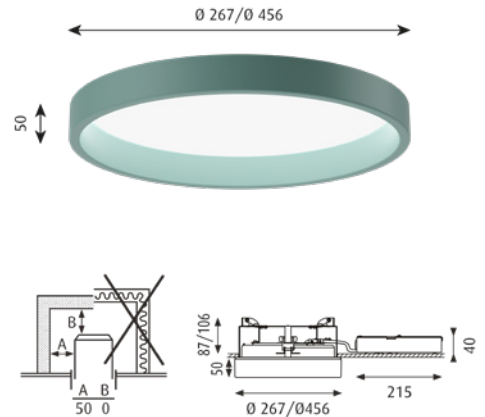

**Finish:** White, Black, Pale Petroleum or Yellow. Powder coated.

**Material:** Reflector: Deep drawn aluminium. Diffuser: Acrylic, frosted or micro prismatic. Installation lock: Polyamide.

**Mounting:** Ceiling thickness: 1–40 mm. Driver is a separate unit (supplied with luminaire). Cut-out dimensions: Ø 260: Ø 248mm, Ø 450: Ø 438mm. Looping: Approved, max 5x1.5mm<sup>2</sup>.

## Recessed

Designer: Mikkel Beedholm/KHR Architecture

**Concept:** The fixture emits diffused light via a high-efficiency acrylic diffuser. The diffuser, which is encircled by a voluminous coloured or white ring, is hidden when viewed from low angles. Angling the inner side of the ring 5° creates a comfortable and decorative gradation of the light from the diffuser. With two diameters and four different installation options, the lights series can be used for a wide range of applications.

**Finish:** White, Black, Pale Petroleum or Yellow. Powder coated.

**Material:** Reflector: Deep drawn aluminium. Diffuser: Acrylic, frosted or micro prismatic. Installation lock: Polyamide.

**Mounting:** Ceiling thickness: 1–40 mm. Driver is a separate unit (supplied with fixture). Cut-out dimensions: Ø 260: Ø 248mm, Ø 450: Ø 438mm. Looping: Approved, max 5x1.5mm2.

**Weight:** Max 3kg. (Ø 260). Max5 kg. (Ø 450).

**Class:** Ingress protection IP20. Electric shock protection I.

**Info notes:** LED technology is constantly developing. The specifications given are based on existing technology. For LED replacement kit please do contact Louis Poulsen. Please contact Louis Poulsen for the following versions: LP Circle Ø 450 HO: High output for projects with high ceilings or where high illumination is required. LP Circle Ø 450 with microprismatic diffuser for UGR <19 (CIE 117). If you have special requirements concerning colour temperature, IP class or other modifications to the LP Circle model, please contact Louis Poulsen.