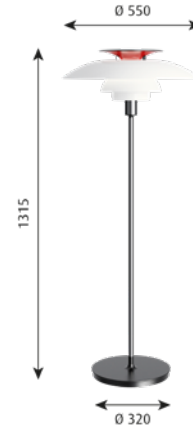

**Mounting:** Cord type: Plastic cord with plug.  
 Cord length: 2.6 m.  
 Light control: on/off switch or dimmer on cord.

**Weight:** Max. 7.5kg.

**Class:** Ingress protection IP20. Electric shock protection II.