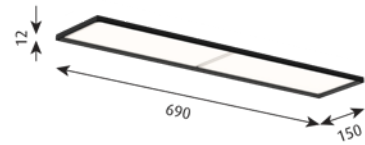

LP SLIM BOX RECESSED

Recessed

Designer: Louis Poulsen A/S

Concept: The product family shares a high-efficiency light unit framed in a rectangular housing. The recessed variants emit downwardly directed light, while the suspended and surface-mounted variants provide a combination of primarily downwardly directed and indirect light. Choosing between opal diffusers or micro-prismatic solutions, the glare and visual expression can be balanced as desired. The light egress emphasizes the design detail in the housing, ensuring a comfortable and subtle yet distinct design.

Finish: White or black, powder coated or clear lacquered, pickled aluminium.

Material: Frame/Housing: Die cast Aluminium, Light Engine bottom: Acrylic (Opal or clear). Light Engine top: Acrylic opal.

Mounting: Ceiling thickness: 1–40 mm. Cutout dimensions: 678 x 138 mm. Maximum cutout dimension: 683 x 143 mm. Built-in height: minimum 80 mm. Mounting bracket included. Optional wire for alternative installation. Looping: Approved, max. 5 x 1.5 mm². Integrated driver.

Weight: Max. 3,5 kg.

Class: Ingress protection IP20. Electric shock protection I.