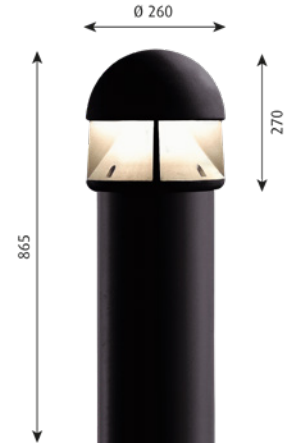

Material: Enclosure: Injection moulded clear polycarbonate. Housing: Die cast aluminium. Top: Die cast aluminium. Post: Extruded aluminium. Base plate: Die cast aluminium.

Mounting: In-ground struts: Yes. Terminal block positioning: In fixture head. Looping: Approved, max 5x2,5mm². Driver positioning: In fixture head. Max. installation cable: 1 or 2x5x2,5mm² or depending on installation box. Post f/ in-ground installation: Height excluding fixture head: 1195mm, including 600mm below ground. Bollard with base plate for surface mounting: Height excluding fixture head: 595mm. Post diameter 210mm.

Weight: Max. 19.3kg.

Class: Ingress protection IP65. Electric shock protection I w. ground, II w/o ground. IK10.

Info notes: The intermediate ring solution is used when the fixture is to be mounted without post directly on a flat surface. The post and intermediate ring are delivered in the same colour as the fixture head. Detailed information about installation and looping possibilities can be found on our Internet page. The fixture is IP65. The bollard pole door is IP44. Post for base plate installation is supplied without anchor bolts. Anchor bolts to be sourced locally.

The innovation of the LED technology is constant. The specifications mentioned are based on present technology.

Please contact Louis Poulsen for 2700K.

FINISH	LIGHT SOURCE	LUMEN	MOUNTING	POLE TYPE	EAN	ORDER NO.	Exkl. moms	Inkl. moms
Aluminium Colour Texture	LED 3000K 28W	670	W/ACCESS DOOR	POST W/BASE PLATE	5703411207727	5747701049	23,092	28,865
Aluminium Colour Texture	LED 3000K 28W	670	W/ACCESS DOOR	POST F/IN-GROUND INSTALLATION	5703411207741	5747701065	24,312	30,390
Aluminium Colour Texture	LED 4000K 28W	702	W/ACCESS DOOR	POST W/BASE PLATE	5703411207338	5747504851	23,092	28,865
Aluminium Colour Texture	LED 4000K 28W	702	W/ACCESS DOOR	POST F/IN-GROUND INSTALLATION	5703411207352	5747504877	24,312	30,390
Graphite Grey Texture	LED 3000K 28W	570	W/ACCESS DOOR	POST F/IN-GROUND INSTALLATION	5703411207758	5747701078	24,312	30,390
Graphite Grey Texture	LED 3000K 28W	570	W/ACCESS DOOR	POST W/BASE PLATE	5703411207734	5747701052	23,092	28,865
Graphite Grey Texture	LED 4000K 28W	597	W/ACCESS DOOR	POST W/BASE PLATE	5703411207345	5747504864	23,092	28,865
Graphite Grey Texture	LED 4000K 28W	597	W/ACCESS DOOR	POST F/IN-GROUND INSTALLATION	5703411207369	5747504880	24,312	30,390
SPARE PART					EAN	ORDER NO.	Exkl. moms	Inkl. moms
Waterfront spare LED module 4K M60					5703411201527	5747504806	6,664	8,330
ACCESSORIES					EAN	ORDER NO.	Exkl. moms	Inkl. moms
WATERFRONT, AQUA STOPPER Ø 210 T=30MM					5703411081648	5747293324	448	560
WATERFRONT, INTERMEDIATE RING, COLOUR ALU.					5703411094716	5747291973	2,040	2,550
WATERFRONT, INTERMEDIATE RING, GRAPHITE GREY					5703411142196	5747503661	2,040	2,550

Please contact Louis Poulsen for 2700K.