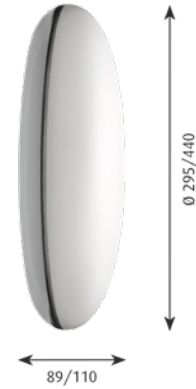

SILVERBACK CEILING/WALL

Wall lamps

Designer: KiBiSi

Concept: The fixture emits diffused light. The opal curved diffuser provides a soft and comfortable spatial lighting, and the metallised rear half of the product produces a decorative halo-like illumination on the ceiling or wall surface. The metallised surface also creates a mirror effect, reflecting the texture, colour or material of the installation surface.

Finish: White opal and alu-metallised.

Material: Ø295: Rear housing: Die cast aluminium powder coated white. Shade: Opalescent PMMA and semi-metallised PC. Ø440: Rear housing: Die-stamped steel sheet, powder coated, white. Diffuser: Opalescent PMMA and semi-metallised PC.

Mounting: Terminal strip: 1x5x2.5mm². Cable access: 2 rear, Ø19mm. Looping: Approved, max. 5x1.5mm².

Weight: Max. 3kg.

Class: Protection class IP20, Insulation class I

Info notes: For Switch-Dim or LED replacement kit please contact Louis Poulsen. Motion Sensor: If required the sensor settings can simply be altered using the dip-switches in the luminaire. If the luminaire is run continuously at 100% output, the life expectancy on the driver/sensor is reduced.

DIMENSIONS	FINISH	LIGHT SOURCE	LIGHTING CONTROL	LUMEN	MOUNTING	EAN	ORDER NO.	Exkl. moms	Inkl. moms
Ø 295	Opal	LED 3000K 9.8W	DALI	818	WALL & CEILING	5703411772508	5743157053	4,496	5,620
Ø 440	Opal	LED 3000K 32W	MOTION SENSOR **		WALL & CEILING	-	-	Kontakta LP	Kontakta LP
Ø 440	Opal	LED 3000K 32W	DALI	2306	WALL & CEILING	5703411687932	5743168864	6,588	8,235
SPARE PART						EAN	ORDER NO.	Exkl. moms	Inkl. moms
Silverback Ø440 shade pmma						5703411226445	5743168712	2,324	2,905
Silverback Ø295 shade pmma						5703411444221	5743157040	1,544	1,930
Silverback Ø295 replacement kit LED 3K90						5703411836378	5741087866	1,072	1,340

**Please specify upon ordering.