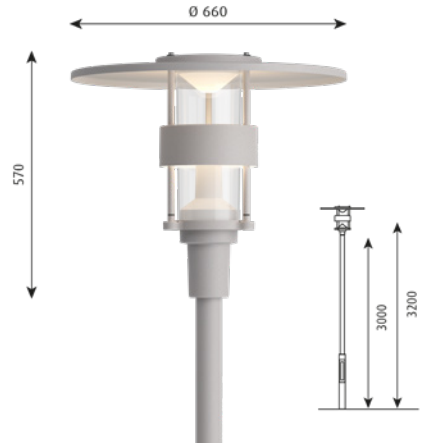

ALBERTSLUND MINI POST

Post

Designer: Jens Møller-Jensen

Concept: The fixture emits symmetrical glare-free light directed downwards. The top shade helps direct the light downwards and prevent light from being emitted upwards. The white painted reflectors result in diffused and comfortable light distribution. The reflector ring protects against direct glare.

Finish: Aluminium coloured with textured surface, graphite with textured surface or grey, powder coated.

Material: Top shade: Form pressed glass fibre. Enclosure: Injection moulded clear polycarbonate. Heat sink/fixture housing: Die-cast aluminium. Console: Die-cast aluminium. Struts: Stainless steel.

Mounting: Pole dimension: Ø 60mm. Transition pieces for Ø 115mm pole can be bought as accessory parts. Installation cable: 4m, 5x1mm² (Class I) or 4m, 4x1mm² (Class II). Driver: Built into the fixture head.

Weight: Max. 7,5

Class: Ingress protection IP66. Electric shock protection I w. ground, II w/o ground. IK10.

Info notes: LED Upgrade kit available for upgrading Albertslund with CFL light sources produced from 2005 and up to previous LED variants. Dimming options CLO, and night time dimming (default setting: 50% power in 8 hours).

FINISH	LIGHT SOURCE	LIGHT TECHNIQUE	LIGHTING CONTROL	LUMEN	SHIELD/DIFFUSER	MOUNTING	EAN	ORDER NO.	Exkl. moms	Inkl. moms
-**	LED 3000K/4000K 34W	2900 LUMEN	SR 2XZHAGA CT **			Ø 60 POLE	-	-	Kontakta LP	Kontakta LP
Aluminium Colour Texture	LED 3000K 34W	2900 LUMEN	DAC: DALI + CLO	2915	CLEAR	Ø 60 POLE	5703411013007	5747838640	14,404	18,005
Aluminium Colour Texture	LED 4000K 34W	2900 LUMEN	DAC: DALI + CLO	2990	CLEAR	Ø 60 POLE	5703411014035	5747838679	14,404	18,005
Graphite Grey Texture	LED 3000K 34W	2900 LUMEN	DAC: DALI + CLO	2915	CLEAR	Ø 60 POLE	5703411013373	5747838653	14,404	18,005
Graphite Grey Texture	LED 4000K 34W	2900 LUMEN	DAC: DALI + CLO	2990	CLEAR	Ø 60 POLE	5703411047040	5747838682	14,404	18,005
Grey	LED 3000K 34W	2900 LUMEN	DAC: DALI + CLO	2915	CLEAR	Ø 60 POLE	5703411013700	5747838666	14,404	18,005
Grey	LED 3000K 34W	2900 LUMEN	SR 2XZHAGA CT	2915	CLEAR	Ø 60 POLE	5703411016763	5747838763	16,732	20,915
Grey	LED 3000K 34W	2900 LUMEN	SR ZHAGA CT	2915	CLEAR	Ø 60 POLE	5714693554034	5747825336	16,732	20,915
Grey	LED 4000K 34W	2900 LUMEN	DAC: DALI + CLO	2990	CLEAR	Ø 60 POLE	5703411014691	5747838695	14,404	18,005
Grey	LED 4000K 34W	2900 LUMEN	SR 2XZHAGA CT	2915	CLEAR	Ø 60 POLE	5714693554874	5747825378	16,732	20,915
Grey	LED 4000K 34W	2900 LUMEN	SR ZHAGA CT	2915	CLEAR	Ø 60 POLE	5714693554454	5747825352	16,732	20,915
SPARE PART							EAN	ORDER NO.	Exkl. moms	Inkl. moms
Albertslund MINI polyc. diff. before 1991							5703411011942	5747291083	1,416	1,770
Albertslund MINI polycarbon. diff.							5703411011959	5747291096	1,368	1,710
Albertslund MINI shade grey							5703411011966	5747291106	2,192	2,740
Albertslund MINI elass.150W A65 CLI ora.sock							5703411011997	5747291135	3,288	4,110
Albertslund MINI cap nut							5703411014318	5747811036	62	77
Albertslund MINI reflector with Ø18 hole, before 1991							5703411014400	5747811926	516	645
Albertslund MINI lock/support strut, before 1991							5703411014431	5747811955	4,928	6,160
Albertslund MINI distance tube, before 1991							5703411014448	5747811968	2,980	3,725
Albertslund MINI inc socket, old vers.							5703411016695	5749320907	282	352
Albertslund MINI socket E27							5703411016701	5749321346	128	160
Albertslund MINI replacement kit LED-DAC 4K CLI V2							5703411024621	5747839704	4,500	5,625
Albertslund MINI replacement kit LED-DAC 3K CLI V2							5703411025598	5747839678	4,500	5,625
Albertslund MINI replacement kit LED-DPC 4K CLI V2							5703411026540	5747839649	4,500	5,625
Albertslund MINI replacement kit LED-DPC 3K CLI V2							5703411027202	5747839623	4,500	5,625
Albertslund MINI innerstrut							5703411127070	5747816833	360	450
Albertslund MINI post anti-glare shade grey							5703411127087	5747816646	1,056	1,320
Albertslund MINI shade aluc							5703411159224	5747296318	2,192	2,740
Albertslund MINI shade graph grey							5703411161890	5747914713	2,192	2,740
ACCESSORIES							EAN	ORDER NO.	Exkl. moms	Inkl. moms
ALB MIN,TRANS.PIECE POLE Ø115/60GREY							5703411176566	5747297359	1,280	1,600
ALB MIN,TRANS.PIECE POLE Ø115/60 GRAPH							5703411176573	5747297362	1,280	1,600
ALB MIN,TRANS.PIECE POLE Ø115/60 ALUC							5703411176580	5747297375	1,280	1,600