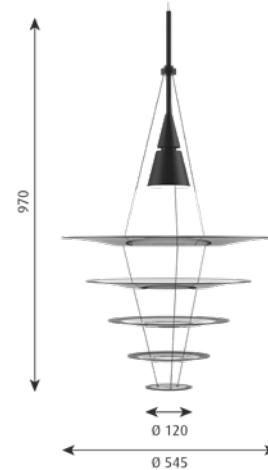

ENIGMA 545

Pendants

Designer: Shoichi Uchiyama

Concept: The fixture emits glare-free, soft, comfortable downward light. The shade design ensures even illumination of the surface. The matt upper surface diffuses the light, while the glossy lower surface ensures optimal reflection.

Finish: Brushed aluminium, clear coated or black wet painted. Shades: White or black acrylic.

Material: Cone and pendant tube: Lacquered or wet painted brushed aluminium. Wire: Stainless steel. Shades: Acrylic.

Mounting: Suspension type: Cable 2x0,75mm². Canopy: Yes. Cable length: 3m

Weight: Max. 2.1 kg.

Class: Ingress protection IP20. Electric shock protection II w/o ground.

FINISH	LIGHT SOURCE	CABLE	EAN	ORDER NO.	Exkl. moms	Inkl. moms
Black	1x40W GU10	Black cord	5703411933541	5741088742	12,256	15,320
BR. ALU	1x40W GU10	TRANSP CABLE	5703411933336	5741088755	12,256	15,320