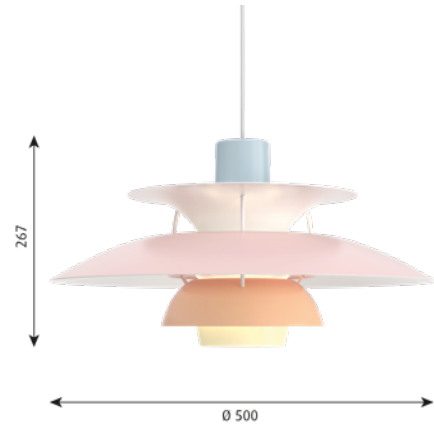

Hues of Blue, Hues of Green, Hues of Grey, Hues of Orange, Hues of Red, Hues of Rose: Matt wet painted.

Metal variants: Polished Brass or Copper: Matt, powder coated.

Please note that the copper and brass surface is untreated. This means that the surface will change over time and develop a patina.

Material: Lower shade: Spun steel.
Other shades and anti-glare disc: Spun aluminium, spun copper or spun brass.
Struts: Rolled aluminium.
Diffuser: Frosted glass.

Mounting: Suspension type: Cable 2x1mm². Canopy: Yes. Cable length: 3m.

Weight: Max. 2.5 kg.

Class: Ingress protection IP20. Electric shock protection II w/o ground.

Info notes: Colour of anti-glare disc:
Blue: White Classic, Monochrome Blue and Hues of Orange.
Green: Hues of Red and Hues of Rose.
Red: Hues of Green and Hues of Blue.
Rose: Pastel Blue Rose Peach, Hues of Grey and White Modern.
Peach: Pastel Oyster Blue Rose.
Same colour/material as main shade on Monochrome and Metal variants.

Colour of struts:
Purple: White Classic.
Bronze coloured: White Modern and Hues of colours.
White: Copper, Brass and Pastels.
Same colour as main shade on Monochrome variants.

Cable and canopy: Monochrome Black: Black cable and canopy.
All others: White cable and canopy.

Please note that the copper and brass surface is untreated. This means that the surface will change over time and develop a patina. This process may have already begun when the product is delivered.

FINISH	LIGHT SOURCE	CABLE	EAN	ORDER NO.	Exkl. moms	Inkl. moms
Brass	1x75W E27	White fabric cord	5703411062517	5741099980	11,528	14,410
Copper	1x75W E27	White fabric cord	5703411768228	5741099854	11,528	14,410
Hues of Blue	1x75W E27	White fabric cord	5703411768419	5741099841	9,192	11,490
Hues of Green	1x75W E27	White fabric cord	5703411768600	5741099838	9,192	11,490
Hues of Grey	1x75W E27	White fabric cord	5703411769171	5741099809	9,192	11,490
Hues of Orange	1x75W E27	White fabric cord	5703411768983	5741099812	9,192	11,490
Hues of Red	1x75W E27	White fabric cord	5703411768792	5741099825	9,192	11,490
Hues of Rose	1x75W E27	White fabric cord	5703411767061	5741099799	9,192	11,490
Monochrome Black	1x75W E27	Black fabric cord	5714693451814	5741104626	9,192	11,490
Monochrome Blue	1x75W E27	White fabric cord	5714693432912	5741104558	9,192	11,490
Monochrome Oyster Grey	1x75W E27	White fabric cord	5714693255214	5741113057	9,192	11,490