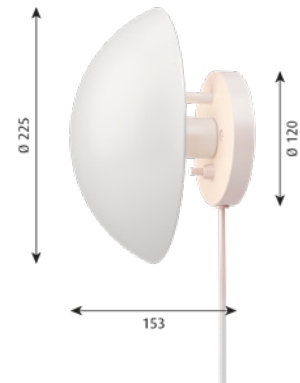

PH HAT

Wall lamps

Designer: Poul Henningsen

Concept: The fixture emits indirect 100% glare-free light. The light distribution depends on the angle of the shade. The shade is rose coloured on the inside, giving the light a warm tone.

Finish: The outer shade is white, wet painted. The inner shade is rose coloured, wet painted.

Material: Shade: Spun steel. Wall box: Spun steel.

Mounting: Mounting with cord and plug or for hardwiring.
With cord: Cord with plug. Cord length: 2.4m. Light control: On/off switch on wall box.
Without cord for hardwiring: Wall bracket for mounting on wall. Light control: Two options. Either with on/off switch on wall box or without switch on wall box with turn on/off at main switch

Weight: Max. 2kg.

Class: Ingress protection IP20.
With cord and plug: Electric shock protection II.
For hardwiring: Electric shock protection I.

Info notes: The fixture is tiltable.

DIMENSIONS	FINISH	LIGHT SOURCE	SWITCH/PLUG	CABLE	EAN	ORDER NO.	Exkl. moms	Inkl. moms
Ø 225	White	1x20W E14	With switch	Without cord	5714693659173	5743150429	4,164	5,205
Ø 225	White	1x20W E14	With switch	With cord	5703411000182	5743141315	4,164	5,205
Ø 225	White	1x20W E14	Without switch	Without cord	5714693659425	5743150432	4,164	5,205
SPARE PART					EAN	ORDER NO.	Exkl. moms	Inkl. moms
PH Hat thread nippel dobb.					5703411007501	5743590490	158	198