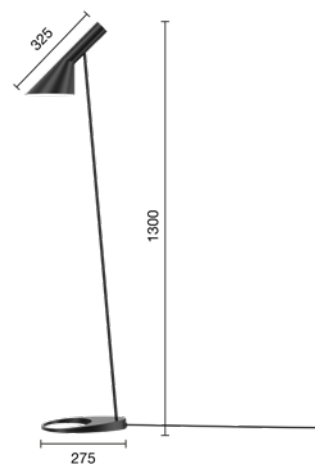

AJ FLOOR

Floor lamps

Designer: Arne Jacobsen

Concept: The floor lamp emits downward directed light. The angle of the shade can be adjusted to optimize light distribution. The shade is painted white on the inside to ensure a soft comfortable light.

Finish: White, Black, Pale Petroleum, Warm Sand, Soft Lemon, Electric Orange, Dusty Blue, Warm Grey, Stainless Steel Polished.

Material: Shade: Spun steel or stainless steel. Base: Die cast zinc or stainless steel. Stem: Steel or stainless steel.

Mounting: Cable type: Plastic cord with plug. Cable length: 2.4m. Light control: On/Off switch on cord.

Weight: Max. 3.5kg.

Class: Ingress protection IP20. Electric shock protection II.

FINISH	LIGHT SOURCE	CABLE	EAN	ORDER NO.	Exkl. moms	Inkl. moms
Black	1x20W E27	Black cord	5714693752560	5744169710	10,716	13,395
Dusty Blue	1x20W E27	Black cord	5714693276288	5744170039	10,716	13,395
Electric Orange	1x20W E27	White cord	5714693276912	5744170000	10,716	13,395
Pale Petroleum	1x20W E27	Black cord	5714693750887	5744169794	10,716	13,395
Soft Lemon	1x20W E27	White cord	5714693276806	5744170013	10,716	13,395
Stainless Steel Polished	1x20W E27	Black cord	5714693210480	5744166425	12,644	15,805
Warm Grey	1x20W E27	Black cord	5714693276004	5744170042	10,716	13,395
Warm Sand	1x20W E27	White cord	5714693276509	5744170026	10,716	13,395
White	1x20W E27	White cord	5714693752775	5744169707	10,716	13,395
SPARE PART			EAN	ORDER NO.	Exkl. moms	Inkl. moms
Foot switch On/Off black			5703411196090	5717000000	424	530
Foot switch On/Off white			5703411196106	5717000013	424	530