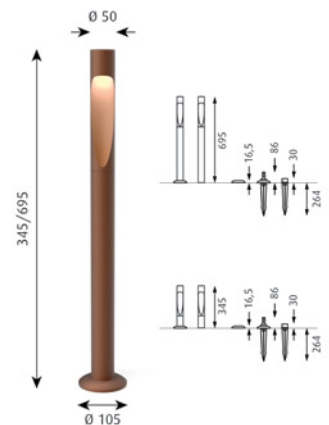

Mounting: Flindt Garden is fitted with external adaptor, a maximum of 6 Flindt Garden bollards (6,5 W) can be run by one adaptor. The adaptor and installation cables must be bought separately. Maximum distance to last bollard is 30 m. Stem: Ø50 mm.

Spike mounting: Put the bollard with the spike into the ground and let the cable run over the ground. The bollard is connected to the adaptor with the enclosed 5 m. cable and T-connector. Plug-and-Play.

Anchor mounting : Anchor unit to be fixed in concrete. Use installation cables for in-ground installation for legal fixed installation. Looping is approved. Requires installation by certified electrician.

Baseplate mounting: Mounting on a surface. Use installation cables for in-ground installation for legal fixed installation. Looping is approved. Requires installation by certified electrician.

Weight: Max 5,0 kg

Class: Ingress protection w/spike: IP 65.

Ingress protection w/anchor: IP 65 (Head), IP44 (Anchor).

Ingress protection w/base plate: IP 65 (Head), IP44 (Baseplate).

Electric shock protection III. IK06

Info notes: This product is fitted with an integrated energy-saving LED light source. Should you wish to replace it, please contact Louis Poulsen so we can help you purchase the correct LED Replacement Kit. Please note that LED-replacement should always be carried out by an authorised electrician.

DIMENSIONS	FINISH	LIGHT SOURCE	LUMEN	MOUNTING	EAN	ORDER NO.	Exkl. moms	Inkl. moms
LONG	Aluminium Colour Texture	LED 2700K 6.5W	252	SPIKE W/O ADAP W/CONNECTOR	5714693630615	5747402995	3,164	3,955
LONG	Aluminium Colour Texture	LED 2700K 6.5W	252	ANCHOR WO/ADAPTOR	5714693631247	5747402966	3,300	4,125
LONG	Aluminium Colour Texture	LED 2700K 6.5W	252	BASE WO/ADAPTOR	5714693631872	5747402937	2,988	3,735
LONG	Aluminium Colour Texture	LED 3000K 6.5W	252	SPIKE W/O ADAP W/CONNECTOR	5714693630820	5747402982	3,164	3,955
LONG	Aluminium Colour Texture	LED 3000K 6.5W	252	ANCHOR WO/ADAPTOR	5714693631452	5747402953	3,300	4,125
LONG	Aluminium Colour Texture	LED 3000K 6.5W	252	BASE WO/ADAPTOR	5714693632084	5747402924	2,988	3,735
LONG	Aluminium Colour Texture	LED 4000K 6.5W	291	SPIKE W/O ADAP W/CONNECTOR	5714693631032	5747402979	3,164	3,955
LONG	Aluminium Colour Texture	LED 4000K 6.5W	291	ANCHOR WO/ADAPTOR	5714693631667	5747402940	3,300	4,125
LONG	Aluminium Colour Texture	LED 4000K 6.5W	291	BASE WO/ADAPTOR	5714693638802	5747402911	2,988	3,735
LONG	Black Texture	LED 2700K 6.5W		ANCHOR WO/ADAPTOR	5714693315949	5747408973	3,300	4,125
LONG	Black Texture	LED 2700K 6.5W		BASE WO/ADAPTOR	5714693316632	5747408944	2,988	3,735
LONG	Black Texture	LED 2700K 6.5W		SPIKE W/O ADAP W/CONNECTOR	5714693317202	5747408821	3,164	3,955
LONG	Black Texture	LED 3000K 6.5W		ANCHOR WO/ADAPTOR	5714693316175	5747408960	3,300	4,125
LONG	Black Texture	LED 3000K 6.5W		BASE WO/ADAPTOR	5714693316816	5747408931	2,988	3,735
LONG	Black Texture	LED 3000K 6.5W		SPIKE W/O ADAP W/CONNECTOR	5714693317288	5747408818	3,164	3,955
LONG	Corten Colour	LED 2700K 6.5W	215	BASE WO/ADAPTOR	5714693639434	5747402571	2,988	3,735
LONG	Corten Colour	LED 2700K 6.5W	215	SPIKE W/O ADAP W/CONNECTOR	5714693651191	5747402636	3,164	3,955
LONG	Corten Colour	LED 2700K 6.5W	215	ANCHOR WO/ADAPTOR	5714693651825	5747402607	3,300	4,125
LONG	Corten Colour	LED 3000K 6.5W	215	ANCHOR WO/ADAPTOR	5714693639014	5747402597	3,300	4,125
LONG	Corten Colour	LED 3000K 6.5W	215	BASE WO/ADAPTOR	5714693639649	5747402568	2,988	3,735
LONG	Corten Colour	LED 3000K 6.5W	215	SPIKE W/O ADAP W/CONNECTOR	5714693651405	5747402623	3,164	3,955
LONG	Corten Colour	LED 4000K 6.5W	248	ANCHOR WO/ADAPTOR	5714693639229	5747402584	3,300	4,125
LONG	Corten Colour	LED 4000K 6.5W	248	SPIKE W/O ADAP W/CONNECTOR	5714693651610	5747402610	3,164	3,955
LONG	Corten Colour	LED 4000K 6.5W	248	BASE WO/ADAPTOR	5714693639854	5747402555	2,988	3,735
SHORT	Aluminium Colour Texture	LED 2700K 6.5W	252	SPIKE W/O ADAP W/CONNECTOR	5714693645527	5747402908	2,872	3,590