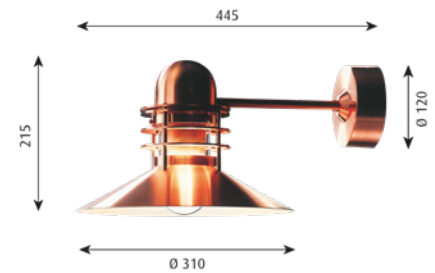

NYHAVN WALL

Wall and Ceiling Outdoor

Designer: Alfred Homann & Ole V. Kjær

Concept: The conical shade ensures comfortable light that is directed downwards in a wide beam. The shade interior has a white matt painted surface, ensuring uniform light distribution. The rings ensure that a stray light is controlled, and direct a small amount of light onto the top side of the shade for self-illumination.

Finish: Copper, brushed or white, wet painted.

Material: Shades: Spun aluminium or spun copper. Enclosure: Clear glass. Top: Spun aluminium or spun copper. Wall box: Die cast aluminium. Wall box cover: Spun aluminium or spun copper. Arm: Copperplated, red brass or steel.

Mounting: Terminal block: 1x3x2.5mm². Cable entries: 2x bottom + 3x rear entries for Ø 10-14.5mm cable. Looping: Approved, max. 3x1,5mm².

Weight: Max. 4.5kg.

Class: Ingress protection IP44. Electric shock protection I w. ground.

Info notes: Please note that the copper versions are untreated in order to achieve a verdigris finish over time. This can result in an inconsistent surface finish prior to the product achieving full patina.

FINISH	LIGHT SOURCE	SHIELD/DIFFUSER	EAN	ORDER NO.	Exkl. moms	Inkl. moms
Brushed Copper	1x100W E27	CLEAR	5703411092613	5743200117	17,560	21,950
White	1x100W E27	CLEAR	5703411092606	5743200104	15,012	18,765
SPARE PART			EAN	ORDER NO.	Exkl. moms	Inkl. moms
Nyhavn Wall glass clear			5703411007518	5743590513	1,596	1,995
Nyhavn Wall Glass, partly frosted			5703411007525	5743590526	2,036	2,545
Nyhavn screw f/glass			5703411007532	5743590539	110	138
Nyhavn Wall/Pendant gasket			5703411007556	5743590555	316	395