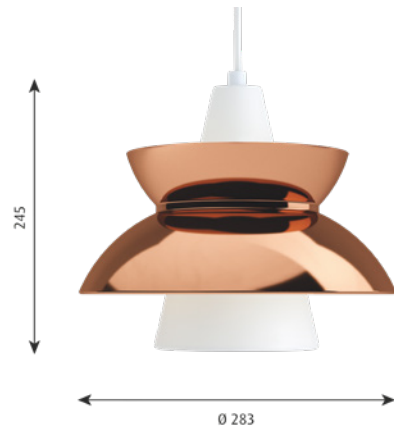

**Material:** Shade: Spun aluminium, brass, or copper.

Suspension: Spun aluminium.

Struts: Stainless steel.

**Mounting:** Suspension type: Cable 2x0,75mm<sup>2</sup>. Canopy: Yes. Cable length: 3m.

**Weight:** Max. 2Kg.