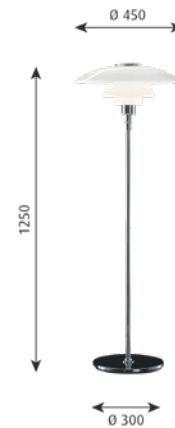

**Mounting:** Cable type: Plastic cord with plug. Cable length: 3.3m. Light control: On/off switch on cord.

**Weight:** Max. 15kg.

**Class:** Ingress protection IP20. Electric shock protection II w/o ground.