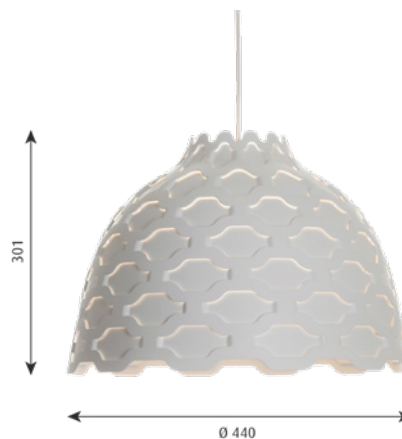

LC SHUTTERS

Pendants

Designer: Louise Campbell

Concept: The fixture emits a primarily downward illumination. The perforated pattern on the shade provides a soft illumination around the fixture. Meanwhile, the perforation helps to lighten up the surface of the shade in a decorative way, when it is turned on, thereby maintaining the contour of the fixture, whether it is on or off. The light source is surrounded by an opal diffuser, which ensures that the fixture is 100% glare-free, and that the fixture is suitable for several types of light sources providing the same light distribution and comfort. And finally, the shape of the diffuser allows a beautiful view into the fixture.

Finish: White, powder coated.

Material: Shade: Spun aluminium. Punched and embossed. Suspension: Powder coated die casted aluminium. Diffuser ball: Mouth-blown white opal glass.

Mounting: Suspension type: Cable 2x1mm². Canopy: Yes. Cable length: 3m.

Weight: Max. 3,2kg.

Class: Ingress protection IP20. Electric shock protection II wo. ground.

FINISH	LIGHT SOURCE	EAN	ORDER NO.	Exkl. moms	Inkl. moms
White	1x70W E27	5703411212189	5741092903	6,368	7,960
SPARE PART		EAN	ORDER NO.	Exkl. moms	Inkl. moms
Canopy White 2-part tophat @		5703411179338	5749329034	212	265
LC Shutters diffuser ball V2		5703411680322	5741094639	1,380	1,725
LC Shutters 70W suspension V2		5703411680339	5741094626	1,380	1,725