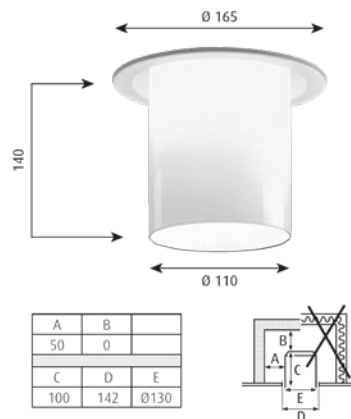

BALLERUP

Recessed

Designer: C. J. Nørgaard Pedersen & P. Hougaard Nielsen

Concept: The light distribution is symmetric and directed downwards. The vertical three-layer mouth-blown glass cylinder provides a soft and comfortable light on the ceiling around the fixture, as well as reducing glare for passers-by.

Finish: White, powder coated. White opal glass.

Material: Diffuser: Mouth-blown white opal glass. Housing: Spun steel.

Mounting: Termination: Plug 5x2.5mm². Ceiling thickness: 1-45mm. Ceiling Cut-Out: Ø 142mm. Looping: Not approved. For more information please look at www.louispoulsen.com.

Weight: Max. 3.6kg.

Class: Ingress protection IP20. Electric shock protection I w. ground.

FINISH	LIGHT SOURCE	LIGHTING CONTROL	LUMEN	MOUNTING	EAN	ORDER NO.	Exkl. moms	Inkl. moms
White	LED 3000K 13W	DALI	1076	CEILING	5714693499199	5742560913	6,056	7,570
SPARE PART					EAN	ORDER NO.	Exkl. moms	Inkl. moms
Ballerup glass					5703411004203	5742560023	1,992	2,490
Ballerup replacement kit LED 3K V2					5714693499601	5742560926	748	935