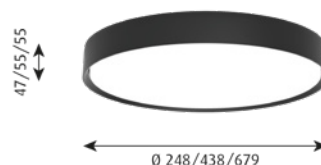

LP SLIM ROUND SEMI RECESSED

Recessed

Designer: Louis Poulsen A/S

Concept: The slim housing encircles a high-efficient acrylic diffuser emitting diffused primarily downward directed light. The slim body has a slight curvature and an inner curve which reduces contrast. The product family comes in a range of sizes and mounting options for a wide range of applications. Surface mounted and suspended versions have an indirect light component.

Finish: White or black, powder coated or clear lacquered, pickled aluminium.

Material: Reflector: Die cast aluminium. Diffuser: Acrylic, opal or micro prismatic. Installation lock: Aluminium.

Mounting: Ceiling thickness: 1–60 mm.
Cut-out dimensions: Ø 250: Ø198mm, Ø 440: Ø215mm, Ø 680: Ø 270mm.
Optional mounting bracket or wire for alternative installation.
Looping: Approved, max 5 x 2.5 mm².
Driver integrated.

Weight: Max: 8kg

Class: Ingress protection IP20. Electric shock protection I.

DIMENSIONS	FINISH	LIGHT SOURCE	LIGHTING CONTROL	LUMEN	SHIELD/DIFFUSER	MOUNTING	EAN	ORDER NO.	Exkl. moms	Inkl. moms
Ø 250	Black	LED 3000K 13W	DALI	1089	OPAL	SEMI-RECESSED	5703411649800	5742584261	6,584	8,230
Ø 250	Dark Aluminium Raw	LED 3000K 13W	DALI	1089	OPAL	SEMI-RECESSED	5714693250806	5742584766	6,584	8,230
Ø 250	White	LED 3000K 13W	DALI	1248	OPAL	SEMI-RECESSED	5703411650370	5742584232	6,584	8,230
Ø 250	White	LED 3000K 13W	DALI	1132	PRISMATIC	SEMI-RECESSED	5714693545599	5742585037	7,740	9,675
Ø 250	White	LED 4000K 13W	DALI	1274	OPAL	SEMI-RECESSED	5703411650189	5742584245	6,584	8,230
Ø 250	White	LED 4000K 13W	DALI	1155	PRISMATIC	SEMI-RECESSED	5714693545889	5742585040	7,740	9,675
Ø 250	White	LED KELVIN ADJUSTABLE	DALI KELVIN ADJUSTABLE	1232	OPAL	SEMI-RECESSED	5703411649992	5742584258	7,420	9,275
Ø 250	White	LED KELVIN ADJUSTABLE	DALI KELVIN ADJUSTABLE		PRISMATIC	SEMI-RECESSED	5714693546497	5742585053	8,576	10,720
Ø 440	Black	LED 3000K 25W	DALI	2373	OPAL	SEMI-RECESSED	5703411658987	5742584326	10,200	12,750
Ø 440	Dark Aluminium Raw	LED 3000K 25W	DALI	2373	OPAL	SEMI-RECESSED	5714693252206	5742584795	10,200	12,750
Ø 440	White	LED 3000K 25W	DALI	2677	OPAL	SEMI-RECESSED	5703411659557	5742584290	10,200	12,750
Ø 440	White	LED 3000K 25W	DALI	2357	PRISMATIC	SEMI-RECESSED	5714693547548	5742585105	11,356	14,195
Ø 440	White	LED 3000K 35W	DALI HIGH OUTPUT	3611	PRISMATIC	SEMI-RECESSED	5714693548590	5742585150	12,320	15,400
Ø 440	White	LED 4000K 25W	DALI	2731	OPAL	SEMI-RECESSED	5703411659366	5742584300	10,200	12,750
Ø 440	White	LED 4000K 25W	DALI	2405	PRISMATIC	SEMI-RECESSED	5714693547753	5742585118	11,356	14,195
Ø 440	White	LED 4000K 35W	DALI HIGH OUTPUT	3991	OPAL	SEMI-RECESSED	5714693548385	5742585147	11,168	13,960
Ø 440	White	LED 4000K 35W	DALI HIGH OUTPUT	3684	PRISMATIC	SEMI-RECESSED	5714693548904	5742585163	12,320	15,400
Ø 440	White	LED KELVIN ADJUSTABLE	DALI KELVIN ADJUSTABLE	2532	OPAL	SEMI-RECESSED	5703411659175	5742584313	11,040	13,800
Ø 440	White	LED KELVIN ADJUSTABLE	DALI KELVIN ADJUSTABLE		PRISMATIC	SEMI-RECESSED	5714693547968	5742585121	12,192	15,240
Ø 680	Black	LED 3000K 53W	DALI	5814	OPAL	SEMI-RECESSED	5703411657843	5742584384	19,580	24,475
Ø 680	Dark Aluminium Raw	LED 3000K 53W	DALI	5814	OPAL	SEMI-RECESSED	5714693253524	5742584821	19,580	24,475
Ø 680	White	LED 3000K 46W	DALI	4721	PRISMATIC	SEMI-RECESSED	5714693860999	5742585341	20,736	25,920
Ø 680	White	LED 3000K 53W	DALI	6266	OPAL	SEMI-RECESSED	5703411658413	5742584355	19,580	24,475
Ø 680	White	LED 4000K 46W	DALI	4817	PRISMATIC	SEMI-RECESSED	5714693861248	5742585354	20,736	25,920
Ø 680	White	LED 4000K 53W	DALI	6393	OPAL	SEMI-RECESSED	5703411658222	5742584368	19,580	24,475
Ø 680	White	LED KELVIN ADJUSTABLE	DALI KELVIN ADJUSTABLE	6383	OPAL	SEMI-RECESSED	5703411658031	5742584371	20,708	25,885
Ø 680	White	LED KELVIN ADJUSTABLE	DALI KELVIN ADJUSTABLE	4809	PRISMATIC	SEMI-RECESSED	5714693861637	5742585367	21,864	27,330
SPARE PART							EAN	ORDER NO.	Exkl. moms	Inkl. moms
Slim Round Ø680 diffuser opal							5703411642542	5742584627	1,456	1,820
SLIM ROUND SEMI-REC 680 MOUNT. DEVICE							5703411656297	5742584436	1,528	1,910
Slim Round semi-rec Ø250/440 mount device							5703411656488	5742584423	1,172	1,465
Slim Round Ø250 replacement kit LED 3K90							5703411835951	5741087963	1,156	1,445
Slim Round Ø250 replacement kit LED 4K90							5703411836163	5741087976	1,156	1,445
Slim Round Ø440 replacement kit LED 3K90							5703411836798	5741087989	2,432	3,040
Slim Round Ø440 replacement kit LED 4K90							5703411837009	5741087992	2,432	3,040
Slim Round Ø680 R/SR/S replacement kit LED 3K90							5703411837467	5741087947	7,600	9,500
Slim Round Ø680 R/SR/P replacement kit LED 4K90							5703411837832	5741087950	7,600	9,500