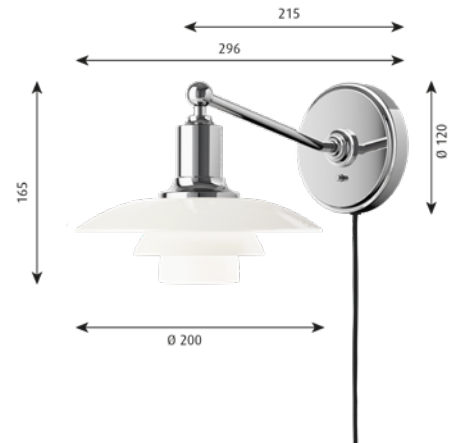

PH 2/1 WALL

Wall lamps

Designer: Poul Henningsen

Concept: The fixture is designed based on the principle of a reflective three-shade system, which directs the majority of the light downwards. The shades are made of mouth-blown opal three-layer glass, which is shiny on the top and sandblasted matt on the inside, giving a soft and diffused light distribution.

Finish: White opal glass. High lustre chrome plated.

Material: Shades: Mouth-blown white opal glass. Wall box: High lustre chrome plated, spun brass. Suspension: High lustre chrome plated, spun aluminium. Arm: High lustre chrome plated, brass.

Mounting: Mounting with cord and plug or for hardwiring.
With cord: Cord with plug. Cord length: 2.9m. Light control: On/off switch on wall box.
Without cord for hardwiring: Wall bracket for mounting on wall. Light control: Two options. Either with on/off switch on wall box or without switch on wall box with turn on/off at main switch

Weight: Max. 1.5kg.

Class: Ingress protection IP20.
With cord and plug: Electric shock protection II.
For hardwiring: Electric shock protection I.

FINISH	LIGHT SOURCE	SWITCH/PLUG	CABLE	EAN	ORDER NO.	Exkl. moms	Inkl. moms
White Opal Glass	1x20W E14	With switch	Without cord	5714693970537	5743151318	8,548	10,685
White Opal Glass	1x20W E14	With switch	With cord	5703411069851	5743141629	8,548	10,685
White Opal Glass	1x20W E14	Without switch	Without cord	5714693971640	5743151305	8,548	10,685
SPARE PART				EAN	ORDER NO.	Exkl. moms	Inkl. moms
PH 2/1 top shade glass Table/Wall				5703411073957	5741084937	3,044	3,805
PH 2/1 middle shade glass				5703411073964	5741084940	1,908	2,385
PH 2/1 lower shade glass				5703411073971	5741084953	1,704	2,130
PH 2-1, springholder w/springs				5703411194010	5741086333	448	560