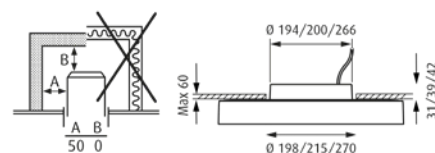

LP SLIM ROUND SEMI RECESSED

Recessed

Designer: Louis Poulsen A/S

Concept: The slim housing encircles a high-efficient acrylic diffuser emitting diffused primarily downward directed light. The slim body has a slight curvature and an inner curve which reduces contrast. The product family comes in a range of sizes and mounting options for a wide range of applications. Surface mounted and suspended versions have an indirect light component.

Finish: White or black, powder coated or clear lacquered, pickled aluminium.

Material: Reflector: Die cast aluminium. Diffuser: Acrylic, opal or micro prismatic. Installation lock: Aluminium.

Mounting: Ceiling thickness: 1–60 mm.
Cut-out dimensions: Ø 250: Ø198mm, Ø 440: Ø215mm, Ø 680: Ø 270mm.
Optional mounting bracket or wire for alternative installation.
Looping: Approved, max 5 x 2.5 mm².
Driver integrated.

Weight: Max: 8kg

Class: Ingress protection IP20. Electric shock protection I.

DIMENSIONS	FINISH	LIGHT SOURCE	LIGHTING CONTROL	LUMEN	SHIELD/DIFFUSER	MOUNTING	EAN	ORDER NO.	Exkl. moms	Inkl. moms
Ø 250	Black	LED 3000K 13W	DALI	1089	OPAL	SEMI-RECESSED	5703411649800	5742584261	6,584	8,230
Ø 250	Dark Aluminium Raw	LED 3000K 13W	DALI	1089	OPAL	SEMI-RECESSED	5714693250806	5742584766	6,584	8,230
Ø 250	White	LED 3000K 13W	DALI	1248	OPAL	SEMI-RECESSED	5703411650370	5742584232	6,584	8,230
Ø 250	White	LED 3000K 13W	DALI	1132	PRISMATIC	SEMI-RECESSED	5714693545599	5742585037	7,740	9,675
Ø 250	White	LED 4000K 13W	DALI	1274	OPAL	SEMI-RECESSED	5703411650189	5742584245	6,584	8,230
Ø 250	White	LED 4000K 13W	DALI	1155	PRISMATIC	SEMI-RECESSED	5714693545889	5742585040	7,740	9,675
Ø 250	White	LED KELVIN ADJUSTABLE	DALI KELVIN ADJUSTABLE	1232	OPAL	SEMI-RECESSED	5703411649992	5742584258	7,420	9,275
Ø 250	White	LED KELVIN ADJUSTABLE	DALI KELVIN ADJUSTABLE		PRISMATIC	SEMI-RECESSED	5714693546497	5742585053	8,576	10,720
Ø 440	Black	LED 3000K 25W	DALI	2373	OPAL	SEMI-RECESSED	5703411658987	5742584326	10,200	12,750
Ø 440	Dark Aluminium Raw	LED 3000K 25W	DALI	2373	OPAL	SEMI-RECESSED	5714693252206	5742584795	10,200	12,750
Ø 440	White	LED 3000K 25W	DALI	2677	OPAL	SEMI-RECESSED	5703411659557	5742584290	10,200	12,750
Ø 440	White	LED 3000K 25W	DALI	2357	PRISMATIC	SEMI-RECESSED	5714693547548	5742585105	11,356	14,195
Ø 440	White	LED 3000K 35W	DALI HIGH OUTPUT	3611	PRISMATIC	SEMI-RECESSED	5714693548590	5742585150	12,320	15,400
Ø 440	White	LED 4000K 25W	DALI	2731	OPAL	SEMI-RECESSED	5703411659366	5742584300	10,200	12,750
Ø 440	White	LED 4000K 25W	DALI	2405	PRISMATIC	SEMI-RECESSED	5714693547753	5742585118	11,356	14,195
Ø 440	White	LED 4000K 35W	DALI HIGH OUTPUT	3991	OPAL	SEMI-RECESSED	5714693548385	5742585147	11,168	13,960
Ø 440	White	LED 4000K 35W	DALI HIGH OUTPUT	3684	PRISMATIC	SEMI-RECESSED	5714693548904	5742585163	12,320	15,400
Ø 440	White	LED KELVIN ADJUSTABLE	DALI KELVIN ADJUSTABLE	2532	OPAL	SEMI-RECESSED	5703411659175	5742584313	11,040	13,800
Ø 440	White	LED KELVIN ADJUSTABLE	DALI KELVIN ADJUSTABLE		PRISMATIC	SEMI-RECESSED	5714693547968	5742585121	12,192	15,240
Ø 680	Black	LED 3000K 53W	DALI	5814	OPAL	SEMI-RECESSED	5703411657843	5742584384	19,580	24,475
Ø 680	Dark Aluminium Raw	LED 3000K 53W	DALI	5814	OPAL	SEMI-RECESSED	5714693253524	5742584821	19,580	24,475
Ø 680	White	LED 3000K 46W	DALI	4721	PRISMATIC	SEMI-RECESSED	5714693860999	5742585341	20,736	25,920
Ø 680	White	LED 3000K 53W	DALI	6266	OPAL	SEMI-RECESSED	5703411658413	5742584355	19,580	24,475
Ø 680	White	LED 4000K 46W	DALI	4817	PRISMATIC	SEMI-RECESSED	5714693861248	5742585354	20,736	25,920
Ø 680	White	LED 4000K 53W	DALI	6393	OPAL	SEMI-RECESSED	5703411658222	5742584368	19,580	24,475
Ø 680	White	LED KELVIN ADJUSTABLE	DALI KELVIN ADJUSTABLE	6383	OPAL	SEMI-RECESSED	5703411658031	5742584371	20,708	25,885
Ø 680	White	LED KELVIN ADJUSTABLE	DALI KELVIN ADJUSTABLE	4809	PRISMATIC	SEMI-RECESSED	5714693861637	5742585367	21,864	27,330
SPARE PART							EAN	ORDER NO.	Exkl. moms	Inkl. moms
Slim Round Ø680 diffuser opal							5703411642542	5742584627	1,456	1,820
SLIM ROUND SEMI-REC 680 MOUNT. DEVICE							5703411656297	5742584436	1,528	1,910
Slim Round semi-rec Ø250/440 mount device							5703411656488	5742584423	1,172	1,465
Slim Round Ø250 replacement kit LED 3K90							5703411835951	5741087963	1,156	1,445
Slim Round Ø250 replacement kit LED 4K90							5703411836163	5741087976	1,156	1,445
Slim Round Ø440 replacement kit LED 3K90							5703411836798	5741087989	2,432	3,040
Slim Round Ø440 replacement kit LED 4K90							5703411837009	5741087992	2,432	3,040
Slim Round Ø680 R/SR/S replacement kit LED 3K90							5703411837467	5741087947	7,600	9,500
Slim Round Ø680 R/SR/P replacement kit LED 4K90							5703411837832	5741087950	7,600	9,500