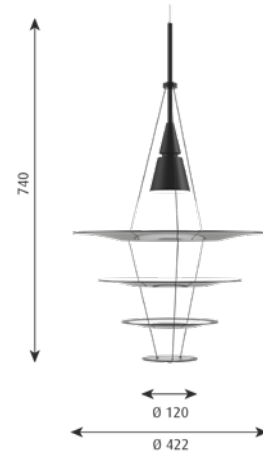

ENIGMA 425

Pendants

Designer: Shoichi Uchiyama

Concept: The fixture emits glare-free, soft, comfortable downward light. The shade design ensures even illumination of the surface. The matt upper surface diffuses the light, while the shiny lower surface ensures optimal reflection.

Finish: Brushed aluminium, clear coated or black wet painted. Shades: White or black acrylic.

Material: Cone and pendant tube: Lacquered or wet painted brushed aluminium. Wire: Stainless steel. Shades: Acrylic.

Mounting: Suspension type: Cable 2x0,75mm². Canopy: Yes. Cable length: 3m.

Weight: Max. 1.1 kg.

Class: Ingress protection IP20. Electric shock protection II w/o ground.

DIMENSIONS	FINISH	LIGHT SOURCE	CABLE	EAN	ORDER NO.	Exkl. moms	Inkl. moms
Ø 425	Black	1x20W GU10	Black cord	5703411933961	5741088726	7,416	9,270
Ø 425	BR. ALU	1x20W GU10	TRANSP CABLE	5703411933756	5741088739	7,416	9,270
SPARE PART				EAN	ORDER NO.	Exkl. moms	Inkl. moms
Enigma Ø120 w/bush. white				5703411140130	5741086786	908	1,135
Enigma Ø210 white				5703411140147	5741086799	984	1,230
Enigma Ø310 white				5703411140154	5741086809	1,096	1,370
Enigma Ø422 white				5703411140161	5741086812	1,456	1,820
Canopy Black 2-part tophat®				5703411179321	5749329021	212	265
Canopy White 2-part tophat ®				5703411179338	5749329034	212	265
Enigma Ø545 white				5703411189160	5741087099	2,556	3,195
Enigma Ø545 susp 3M cable w/socket alu				5703411931837	5741088810	1,188	1,485
Enigma Ø545 susp 3M cable w/socket black				5703411932049	5741088807	1,188	1,485
Enigma Ø425 susp 3M cable w/socket alu				5703411932254	5741088797	936	1,170
Enigma Ø425 susp 3M cable w/socket black				5703411932469	5741088784	936	1,170
Enigma Ø120 w/bush. black				5703411970294	5741088878	908	1,135
Enigma Ø210 black				5703411970508	5741088881	984	1,230
Enigma Ø310 black				5703411970713	5741088894	1,096	1,370
Enigma Ø422 black				5703411970928	5741088904	1,456	1,820
Enigma Ø545 black				5703411971130	5741088917	2,556	3,195