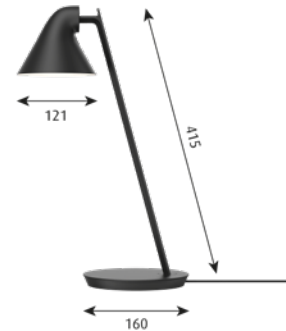

Finish: White, Black, Light alu grey, Rose brown, Soft pink, Petrol blue or Taupe, powder coated.

Material: Base: Steel. Arm and lamp head: Aluminum.

Mounting: Mounting: baseplate. Cable type: PVC cord. Cable length: 2,5m. Stepless dim between 15 and 100%. Timer function: 4 hours/8 hours. Light control: Switch on head. LED driver: separate, plugs into power outlet. White cord on White and Soft pink. Black cord on all other colours.

Weight: Max. 2,9 kg.

Class: Ingress protection IP20. Electric shock protection II.

Info notes: The arm has a stationary angle of 15°. Head can tilt and rotate. The arm can rotate 342° around the base. A single push button located at the lamp head will control the functions on/off and dimming. Turn on/off the light with light fading in/out. Stepless dim of the light to a suitable level between 15 and 100%. Timer function to automatically turn off the light after amount of time, selectable between off/4 hours/8 hours. Function to set a fixed light level each time the lamp is connected to main power. LED driver fitted externally on cord. This product is fitted with an integrated energy-saving LED light source. Should you wish to replace it, please contact Louis Poulsen so we can help you purchase the correct LED Replacement Kit. Please note that LED-replacement should always be carried out by an authorised electrician.

FINISH	LIGHT SOURCE	LUMEN	CABLE	EAN	ORDER NO.	Exkl. moms	Inkl. moms
Black	LED 2700K 10W	418	Black cord	5714693993772	5744168122	4,920	6,150
Brown Rose	LED 2700K 10W	418	Black cord	5714693994236	5744168151	4,920	6,150
Light Aluminium Grey	LED 2700K 10W	418	Black cord	5714693994007	5744168148	4,920	6,150
Petrol Blue	LED 2700K 10W	418	Black cord	5714693994977	5744168180	4,920	6,150
Soft Pink	LED 2700K 10W	418	White cord	5714693994465	5744168164	4,920	6,150
Taupe	LED 2700K 10W	418	Black cord	5714693994984	5744168177	4,920	6,150
White	LED 2700K 10W	418	White cord	5714693994991	5744168135	4,920	6,150