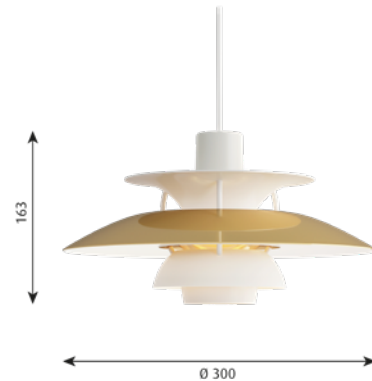

Monochrome Black, Monochrome Blue, Monochrome White, Hues of Blue, Hues of Green, Hues of Grey, Hues of Orange, Hues of Red, Hues of Rose: Matt wet painted.

Metal versions: Polished brass or copper and white, matt powder coated. Please note that the copper and brass surface is untreated. This means that the surface will change over time and develop a patina.

Material: Shades and anti-glare disc: Spun aluminium, spun copper or spun brass. Struts: rolled aluminium.

Mounting: Suspension type: Cable 2x1mm². Canopy: Yes. Cable length: 3m.

Weight: Max. 0.9 kg.

Class: Ingress protection IP20. Electric shock protection II w/o ground.

Info notes: Colour of anti-glare disc: Classic, Monochrome Blue and Hues of Orange: Blue. Hues of Red and Hues of Rose: Green. Hues of Green and Hues of Blue: Red. Hues of Grey and Modern White: Rose. Monochrome Black: Black. Monochrome White: White. Copper version: Copper. Brass version: Brass.

Colour of struts: Classic: Purple. Copper version, Brass version and Monochrome White: White. Monochrome Blue: Blue. Monochrome Black: Black. Modern White and Hues of colours: Bronze coloured.

Cable and canopy: Monochrome Black: Black cable and canopy. All others: White cable and canopy.

Please note that the copper and brass surface is untreated. This means that the surface will change over time and develop a patina. This process may have already begun when the product is delivered.

FINISH	LIGHT SOURCE	CABLE	EAN	ORDER NO.	Exkl. moms	Inkl. moms
Brass	1x20W E14	White fabric cord	5703411062265	5741099993	8,932	11,165
Copper	1x20W E14	White fabric cord	5703411767290	5741099883	8,932	11,165
Hues of Blue	1x20W E14	White fabric cord	5703411662786	5741095120	6,616	8,270
Hues of Green	1x20W E14	White fabric cord	5703411662977	5741095117	6,616	8,270
Hues of Grey	1x20W E14	White fabric cord	5703411662595	5741095133	6,616	8,270
Hues of Orange	1x20W E14	White fabric cord	5703411660782	5741095081	6,616	8,270
Hues of Red	1x20W E14	White fabric cord	5703411663165	5741095104	6,616	8,270
Hues of Rose	1x20W E14	White fabric cord	5703411663356	5741095094	6,616	8,270
Monochrome Black	1x20W E14	Black fabric cord	5714693452934	5741104639	6,616	8,270
Monochrome Blue	1x20W E14	White fabric cord	5714693430277	5741104587	6,616	8,270
Monochrome White	1x20W E14	White fabric cord	5714693428519	5741104600	6,616	8,270
White Classic	1x20W E14	White fabric cord	5703411662403	5741095146	6,616	8,270
White Modern	1x20W E14	White fabric cord	5703411662212	5741095159	6,616	8,270
SPARE PART			EAN	ORDER NO.	Exkl. moms	Inkl. moms
Canopy White 2-part tophat ©			5703411179338	5749329034	212	265
PH 5 mini electrical assembly EU			5703411740897	5741093397	916	1,145