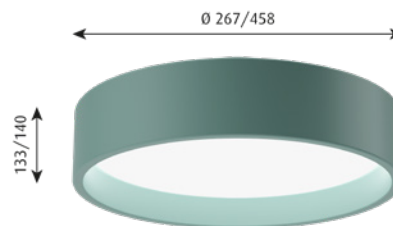

## Mounted

Designer: Mikkel Beedholm/KHR Architecture

**Concept:** The fixture emits diffused light via a high-efficiency acrylic diffuser. The diffuser, which is encircled by a voluminous coloured or white ring, is hidden when viewed from low angles. Angling the inner side of the reflector ring 5° creates a comfortable and decorative gradation of the light from the diffuser. The luminaire „floats“ 34 mm below the ceiling, creating a visual lightness.

**Weight:** Max 2,3kg. (Ø 260). Max 5kg. (Ø 450).

**Class:** Ingress protection IP20. Electric shock protection I.

**Info notes:** LED technology is constantly developing. The specifications given are based on existing technology. For LED replacement kit please do contact Louis Poulsen. Please contact Louis Poulsen for the following versions: LP Circle Ø 450 HO: High output for projects with high ceilings or where high illumination is required. LP Circle Ø 450 with microprismatic diffuser for UGR <19 (CIE 117). If you have special requirements concerning colour temperature, IP class, emergency lighting solutions or other modifications to the LP Circle model, please contact Louis Poulsen.