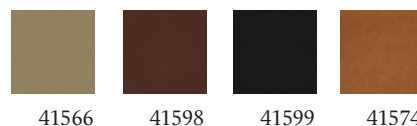

Price category 1

CYBER from Gabriel

Price category 2

Focus Royal from Gabriel

Ultra Leather from Sørensen Leather

Price category 3

Steelcut Trio 3 from Kvadrat

Raas from Kvadrat