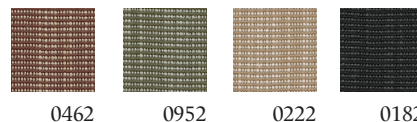

Price category 1

CYBER from Gabriel

Price category 2

Focus Royal from Gabriel

Ultra Leather from Sørensen Leather

Price category 3

Steelcut Trio 3 from Kvadrat

Raas from Kvadrat