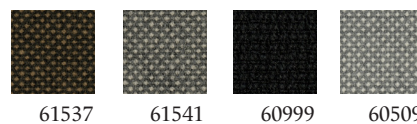

Price category 2

Focus Royal from Gabriel