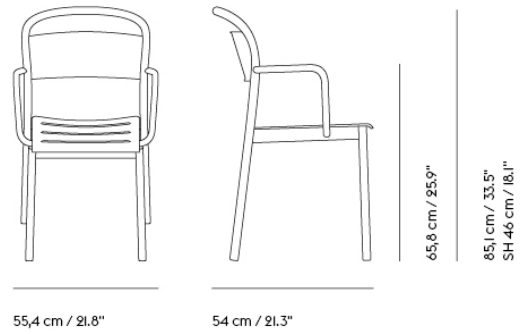

Shipper Colli	1
Gross Weight (kg)	12.4
Net Weight (kg)	8.2
Stacking Information	Linear Steel Armchair stacks up to 5 chairs on the floor.
Warranty Period	5 years

Item No.	Color	Contract Price	Lead Time
Ready-To-Ship			
30990	Anthracite Black	SEK 3.138,10	-
30993	Burnt Orange	SEK 3.138,10	-
30992	Dark Green	SEK 3.138,10	-
30994	Grey	SEK 3.138,10	-
30991	Off-White ***	SEK 3.138,10	-
30995	Pale Blue	SEK 3.138,10	-
Extras			
31603	Chair Seat Pad - Twitell - Dark Grey	SEK 460,10	-
31602	Chair Seat Pad - Twitell - Light Grey	SEK 460,10	-