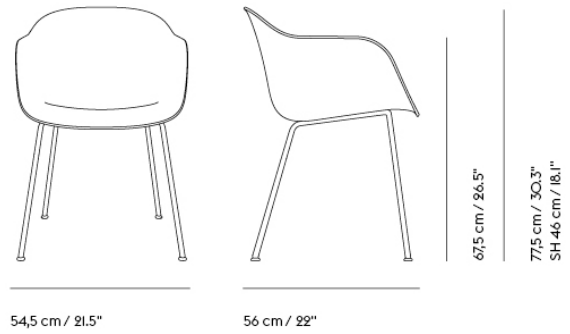

FIBER ARMCHAIR / TUBE BASE - FRONT UPHOLSTERY

Shipper Colli	1
Gross Weight (kg)	9
Net Weight (kg)	7
Base color options	Anthracite Black, Chrome, Dusty Green, Grey or White
Shell Color Options	Black, Dusty Green, Grey, Natural White or Ochre
Warranty Period	10 years

Item No.	Color	Contract Price	Lead Time
Made-To-Order			
29100	Remix - Matching Shell/Base	SEK 4.858,10	4 weeks
29101	Remix - Ochre Shell/Base	SEK 4.858,10	4 weeks
57122	Remix - Shell/Chrome Base	SEK 4.858,10	4 weeks
29116	Canvas - Matching Shell/Base	SEK 5.671,70	4 weeks
29117	Canvas - Ochre Shell/Base	SEK 5.671,70	4 weeks
57130	Canvas - Shell/Chrome Base	SEK 5.671,70	4 weeks
29114	Clara - Matching Shell/Base	SEK 5.671,70	4 weeks
29115	Clara - Ochre Shell/Base	SEK 5.671,70	4 weeks
57129	Clara - Shell/Chrome Base	SEK 5.671,70	4 weeks
59570	Fiord - Matching Shell/Base	SEK 5.671,70	4 weeks
59571	Fiord - Ochre Shell/Base	SEK 5.671,70	4 weeks
59637	Fiord - Shell/Chrome Base	SEK 5.671,70	4 weeks
55062	Hero - Matching Shell/Base	SEK 5.671,70	4 weeks
55063	Hero - Ochre Shell/Base	SEK 5.671,70	4 weeks
57135	Hero - Shell/Chrome Base	SEK 5.671,70	4 weeks
19685	Re-wool - Matching Shell/Base	SEK 5.671,70	4 weeks
19686	Re-wool - Ochre Shell/Base	SEK 5.671,70	4 weeks
19752	Re-wool - Shell/Chrome Base	SEK 5.671,70	4 weeks
19573	Sabi - Matching Shell/Base	SEK 5.671,70	4 weeks
19574	Sabi - Ochre Shell/Base	SEK 5.671,70	4 weeks
19640	Sabi - Shell/Chrome Base	SEK 5.671,70	4 weeks