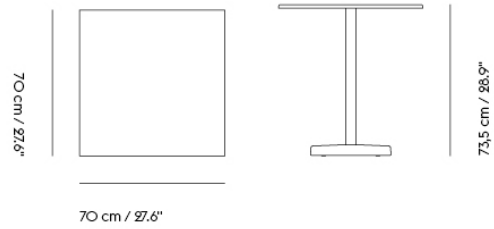

# LINEAR STEEL CAFÉ TABLE / 70 X 70 H: 73 CM / 27.6 X 27.6 H: 28.7"

Shipper Colli	3
Gross Weight (kg)	28.704
Net Weight (kg)	26.2
Warranty Period	10 years

Item No.	Color	Contract Price	Lead Time
<b>Ready-To-Ship</b>			
31190	Anthracite Black	SEK 6.015,70	-
31193	Burnt Orange	SEK 6.015,70	-
31192	Dark Green	SEK 6.015,70	-
31191	Grey	SEK 6.015,70	-
31194	Pale Blue	SEK 6.015,70	-