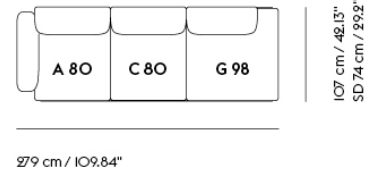

IN SITU MODULAR SOFA / 3-SEATER - CONFIGURATION 3

Shipper Colli	4
Gross Weight (kg)	140.5
Net Weight (kg)	106.13
Warranty Period	10 years

Item No.	Color	Contract Price	Lead Time
Ready-To-Ship			
41909	Frame and Module - Clay 12/Black	SEK 46,865,70	-
99820	Frame and Module - Ecriture 240/Black	SEK 46,865,70	-
Extras			
83061	Leather care set for Refine Leather	SEK 172,00	-