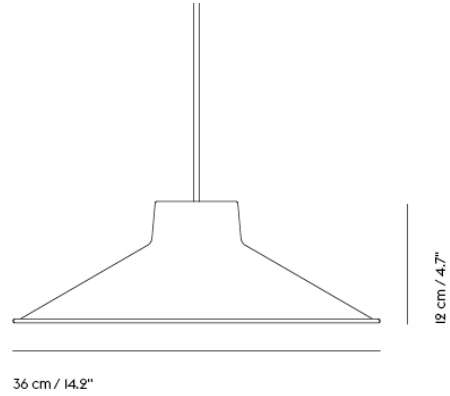

Shipper Colli	1
Gross Weight (kg)	2.68
Net Weight (kg)	1.3
Bulb included	Yes
Warranty Period	5 Years

Item No.	Color	Contract Price	Lead Time
Ready-To-Ship			
22858	Dark Green	SEK 2.106,10	-
22857	Deep Red	SEK 2.106,10	-
22855	Grey	SEK 2.106,10	-
22856	Sand	SEK 2.106,10	-
Extras			
22848	Dimmable Bulb for Ambit Pendant Lamp Ø16,6 cm and Top Pendant Lamp - Ø21 + Ø36 cm	SEK 179,00	-