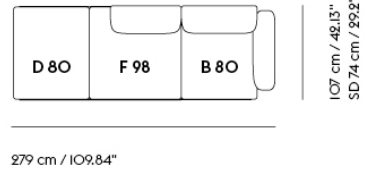

**IN SITU MODULAR SOFA / 3-SEATER -
CONFIGURATION 4**

Shipper Colli 4
Gross Weight (kg) 122.2
Net Weight (kg) 95.07
Warranty Period 10 years

Item No.	Color	Contract Price	Lead Time
Ready-To-Ship			
41910	Frame and Module - Clay 12/Black	SEK 41.705,70	-
99821	Frame and Module - Ecriture 240/Black	SEK 41.705,70	-
Extras			
83061	Leather care set for Refine Leather	SEK 172,00	-