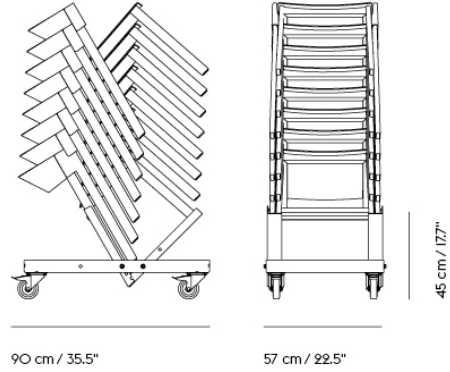

COVER AND VISU CHAIR TRANSPORT TROLLEY

Shipper Colli	1
Gross Weight (kg)	22
Net Weight (kg)	21.5
Please note	This transport trolley can be used for Visu Chair Tube Base, Visu Chair Sled Base and Cover Side Chair.
Stacking information	Stacking on Trolley: Without upholstery: 17. With upholstery: 15. With linking device: 15 Stacking on floor: Without upholstery: 15. With upholstery: 10. With linking device: 8. Cover Side Chair: 4 on floor and 10 on trolley.
Warranty Period	5 years

Item No.	Color	Contract Price	Lead Time
Ready-To-Ship			
99009	Black	SEK 6.234,10	-