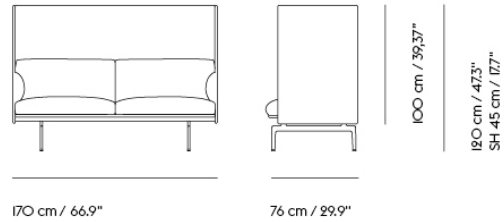

OUTLINE HIGHBACK SOFA 100 / 2-SEATER - POLISHED ALUMINUM BASE - SH: 45 CM / 17.7"

Shipper Colli	1
Gross Weight (kg)	85.84
Net Weight (kg)	71.6
Additional Information	Please note that the highback height for this product is 100 cm / 39.4"
Warranty Period	10 years

Item No.	Color	Contract Price	Lead Time
Made-To-Order			
69696	Remix - All Colors	SEK 36.975,70	6 weeks
69698	Canvas - All Colors	SEK 41.275,70	6 weeks
69697	Clara - All Colors	SEK 41.275,70	6 weeks
91404	Colline - All Colors	SEK 41.275,70	6 weeks
69690	Fiord - All Colors	SEK 41.275,70	6 weeks
69693	Steelcut - All Colors	SEK 41.275,70	6 weeks
69692	Steelcut Trio - All Colors	SEK 41.275,70	6 weeks
69694	Hallingdal - All Colors	SEK 46.005,70	6 weeks
69709	Balder - All Colors	SEK 46.865,70	6 weeks
85748	Beck - All Colors	SEK 46.865,70	8 weeks
68294	Clay - All Colors	SEK 46.865,70	6 weeks
69699	Divina - All Colors	SEK 46.865,70	6 weeks
69700	Divina MD - All Colors	SEK 46.865,70	6 weeks
69701	Divina Melange - All Colors	SEK 46.865,70	6 weeks
76266	Ecriture - All Colors	SEK 46.865,70	6 weeks
97578	Hearth - All Colors	SEK 46.865,70	8 weeks
91535	Planum - All Colors	SEK 46.865,70	6 weeks
69783	Twill Weave - All Colors	SEK 46.865,70	6 weeks
69708	Vidar - All Colors	SEK 46.865,70	6 weeks

Extras

83061	Leather care set for Refine Leather	SEK 172,00	-