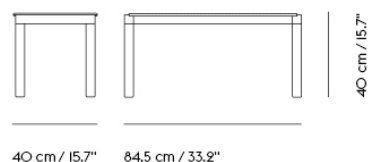

# COUPLE COFFEE TABLE / 40 X 84 X 40 CM / 15.7 X 33.2 X 15.7"

Shipper Colli	2
Gross Weight (kg)	15.49
Net Weight (kg)	13.11
Warranty	10 years

Item No.	Color	Contract Price	Lead Time
<b>Ready-To-Ship</b>			
50371	1 Plain - Pale Blue/Dark Oiled Oak	SEK 7.524,10	-
50370	1 Plain - Pale Blue/Oak	SEK 7.524,10	-
50313	1 Plain - Sand/Dark Oiled Oak	SEK 7.524,10	-
50311	1 Plain - Sand/Oak	SEK 7.524,10	-
50359	1 Plain - Taupe/Dark Oiled Oak	SEK 7.524,10	-
50358	1 Plain - Taupe/Oak	SEK 7.524,10	-
50377	1 Wavy - Light Blue/Dark Oiled Oak	SEK 7.524,10	-
50376	1 Wavy - Light Blue/Oak	SEK 7.524,10	-
50333	1 Wavy - Sand/Dark Oiled Oak	SEK 7.524,10	-
50331	1 Wavy - Sand/Oak	SEK 7.524,10	-
50365	1 Wavy - Taupe/Dark Oiled Oak	SEK 7.524,10	-
50364	1 Wavy - Taupe/Oak	SEK 7.524,10	-