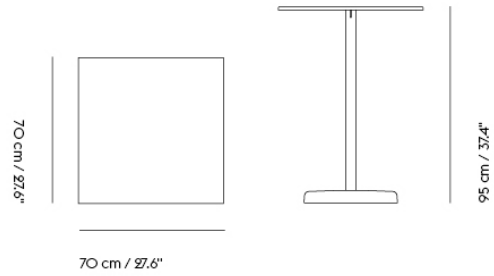

LINEAR STEEL CAFÉ TABLE / 70 X 70 H: 95 CM / 27.6 X 27.6 H: 37.4"

Shipper Colli	3
Gross Weight (kg)	29.704
Net Weight (kg)	27
Warranty Period	10 years

Item No.	Color	Contract Price	Lead Time
Ready-To-Ship			
31058	Anthracite Black	SEK 6.234,10	-
31061	Burnt Orange	SEK 6.234,10	-
31060	Dark Green	SEK 6.234,10	-
31115	Grey	SEK 6.234,10	-
31117	Pale Blue	SEK 6.234,10	-