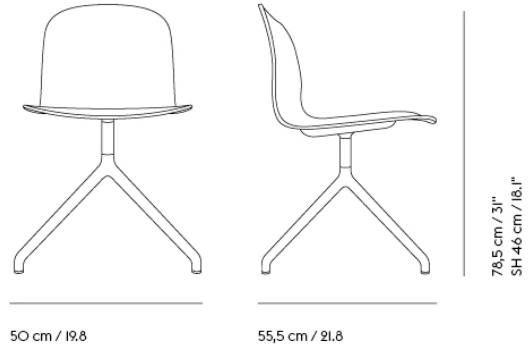

Shipper Colli 1
Gross Weight (kg) 7.8
Net Weight (kg) 5.8
Base color options Black
Warranty Period 5 years

Item No.	Color	Contract Price	Lead Time
Made-To-Order			
21812	Black/Black	SEK 4.514,10	7 weeks
21811	Oak/Black	SEK 4.514,10	7 weeks
21840	Remix - All Colors	SEK 6.234,10	7 weeks
21848	Canvas - All Colors	SEK 6.922,10	7 weeks
21843	Clara - All Colors	SEK 6.922,10	7 weeks
70404	Colline - All Colors	SEK 6.922,10	7 weeks
18940	Fiord - All Colors	SEK 6.922,10	7 weeks
70406	Re-wool - All Colors	SEK 6.922,10	7 weeks
70403	Sabi - All Colors	SEK 6.922,10	7 weeks
21842	Steelcut - All Colors	SEK 6.922,10	7 weeks
21841	Steelcut Trio - All Colors	SEK 6.922,10	7 weeks
21844	Hallingdal - All Colors	SEK 7.047,70	7 weeks
18922	Balder - All Colors	SEK 7.305,70	7 weeks
18811	Beck - All Colors	SEK 7.305,70	9 weeks
69150	Clay - All Colors	SEK 7.305,70	7 weeks
21845	Divina - All Colors	SEK 7.305,70	7 weeks
21849	Divina MD - All Colors	SEK 7.305,70	7 weeks
21850	Divina Melange - All Colors	SEK 7.305,70	7 weeks
18978	Ecriture - All Colors	SEK 7.305,70	7 weeks
18715	Hearth - All Colors	SEK 7.305,70	9 weeks
70408	Planum - All Colors	SEK 7.305,70	7 weeks
70407	Twill Weave - All Colors	SEK 7.305,70	7 weeks