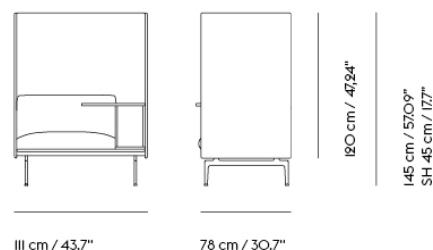

OUTLINE HIGHBACK WORK 120 / RIGHT - BLACK BASE - SH: 45 CM / 17.7"

Shipper Colli	1
Gross Weight (kg)	38
Net Weight (kg)	28
Please note	That this product features a table on the right-hand side when facing the product from the front.
Warranty Period	5 years

Item No.	Color	Contract Price	Lead Time
Made-To-Order			
75363	Remix - All Colors	SEK 39.985,70	6 weeks
75443	Canvas - All Colors	SEK 43.860,00	6 weeks
75403	Clara - All Colors	SEK 43.860,00	6 weeks
75769	Colline - All Colors	SEK 43.860,00	6 weeks
75123	Fiord - All Colors	SEK 43.860,00	6 weeks
75243	Steelcut - All Colors	SEK 43.860,00	6 weeks
75203	Steelcut Trio - All Colors	SEK 43.860,00	6 weeks
75283	Hallingdal - All Colors	SEK 46.005,70	6 weeks
75043	Balder - All Colors	SEK 46.865,70	6 weeks
85615	Beck - All Colors	SEK 46.865,70	8 weeks
75723	Clay - All Colors	SEK 46.865,70	6 weeks
75483	Divina - All Colors	SEK 46.865,70	6 weeks
75523	Divina MD - All Colors	SEK 46.865,70	6 weeks
75563	Divina Melange - All Colors	SEK 46.865,70	6 weeks
76123	Ecriture - All Colors	SEK 46.865,70	6 weeks
97639	Hearth - All Colors	SEK 46.865,70	8 weeks
75789	Planum - All Colors	SEK 46.865,70	6 weeks
75083	Twill Weave - All Colors	SEK 46.865,70	6 weeks
75683	Vidar - All Colors	SEK 46.865,70	6 weeks

Extras

83061	Leather care set for Refine Leather	SEK 172,00	-