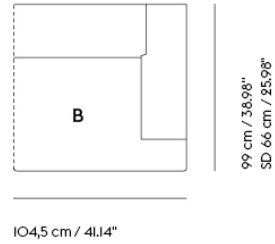

CONNECT SOFT MODULAR SOFA / RIGHT ARMREST (B)

Shipper Colli	1
Gross Weight (kg)	50
Net Weight (kg)	38.3
Please note	This product features an armrest on the right-hand side when facing the product from the front
Warranty Period	10 years

Item No.	Color	Contract Price	Lead Time
Ready-To-Ship			
94510-128	Re-wool I28	SEK 17.625,70	-
94618-12	Clay I2	SEK 18.485,70	-
Made-To-Order			
94519	Remix - All Colors	SEK 14.615,70	6 weeks
94564	Canvas - All Colors	SEK 17.625,70	6 weeks
94573	Clara - All Colors	SEK 17.625,70	6 weeks
94537	Fiord - All Colors	SEK 17.625,70	6 weeks
94510	Re-wool - All Colors	SEK 17.625,70	6 weeks
98823	Sabi - All Colors	SEK 17.625,70	6 weeks
94546	Steelcut - All Colors	SEK 17.625,70	6 weeks
94555	Steelcut Trio - All Colors	SEK 17.625,70	6 weeks
94582	Hallingdal - All Colors	SEK 18.055,70	6 weeks
94501	Balder - All Colors	SEK 18.485,70	6 weeks
99441	Beck - All Colors	SEK 18.485,70	8 weeks
94618	Clay - All Colors	SEK 18.485,70	6 weeks
94591	Divina - All Colors	SEK 18.485,70	6 weeks
94600	Divina MD - All Colors	SEK 18.485,70	6 weeks
94609	Divina Melange - All Colors	SEK 18.485,70	6 weeks
98843	Ecriture - All Colors	SEK 18.485,70	6 weeks
66701	Hearth - All Colors	SEK 18.485,70	8 weeks
76415	Planum - All Colors	SEK 18.485,70	6 weeks

VARIANTS MARKED WITH *** WILL BE MADE-TO-ORDER OR DISCONTINUED WHEN OUT OF STOCK
FOR MORE INFORMATION VISIT MUUTO.COM