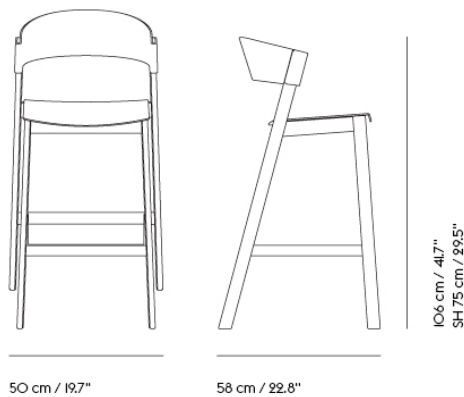

# COVER BAR STOOL / WITH STEEL FOOT PROTECT - 75 CM / 29.5"

Shipper Colli	1
Gross Weight (kg)	9.38
Net Weight (kg)	6.48
Base color options	Black, Dark Beige, Green, Oak or Stained Dark Brown
Warranty Period	10 Years