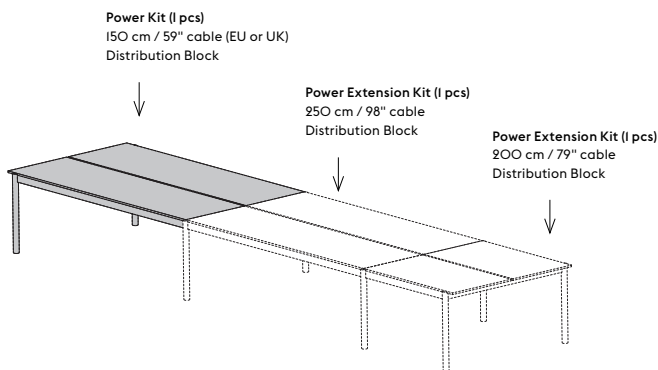

STEP 5. INTEGRATED POWER FOR MOUNTED LAMPS & TABLE POWER OUTLET

If you'd like to add the Mounted Lamp(s) and/or Table Power Outlet(s), select the Power Kit for the first End Module you choose and then add an a Power Extension Kit for each table added.

Power Kit (1 pcs)

150 cm / 59" cable (EU or UK)
Distribution Block

Power Extension Kit (X pcs)

200 cm / 79" or 250 cm / 98" cable
Distribution Block

If you add a End Module or a Middle Module — 240 cm / 94.5", select the 250 cm / 98" Power Extension Kit.

If you add a End Module — 120 cm / 47.2", select the 200 cm / 79" Power Extension kit.

Example 1