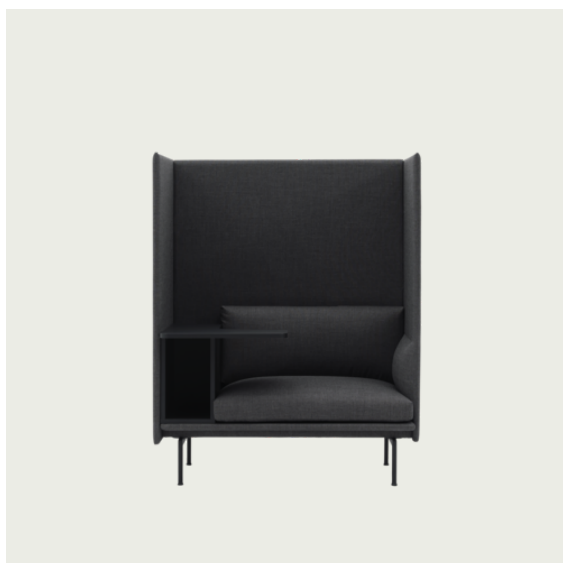

OUTLINE HIGHBACK WORK 120 / LEFT - BLACK BASE

Shipper Colli	1
Gross Weight (kg)	38
Net Weight (kg)	28
Please note	That this product features a table on the left-hand side when facing the product from the front.
Warranty Period	5 years

Item No.	Color	Contract Price	Lead Time
Made-To-Order			
75338	Remix - All Colors	SEK 39.985,70	6 weeks
75418	Canvas - All Colors	SEK 42.135,70	6 weeks
75378	Clara - All Colors	SEK 42.135,70	6 weeks
75756	Colline - All Colors	SEK 42.135,70	6 weeks
75098	Fiord - All Colors	SEK 42.135,70	6 weeks
75218	Steelcut - All Colors	SEK 42.135,70	6 weeks
75178	Steelcut Trio - All Colors	SEK 42.135,70	6 weeks
75258	Hallingdal - All Colors	SEK 46.005,70	6 weeks
75018	Balder - All Colors	SEK 46.865,70	6 weeks
85602	Beck - All Colors	SEK 46.865,70	8 weeks
75698	Clay - All Colors	SEK 46.865,70	6 weeks
75458	Divina - All Colors	SEK 46.865,70	6 weeks
75498	Divina MD - All Colors	SEK 46.865,70	6 weeks
75538	Divina Melange - All Colors	SEK 46.865,70	6 weeks
76110	Ecriture - All Colors	SEK 46.865,70	6 weeks
97614	Hearth - All Colors	SEK 46.865,70	8 weeks
75776	Planum - All Colors	SEK 46.865,70	6 weeks
75058	Twill Weave - All Colors	SEK 46.865,70	6 weeks
75658	Vidar - All Colors	SEK 46.865,70	6 weeks

Extras

83061	Leather care set for Refine Leather	SEK 172,00	-