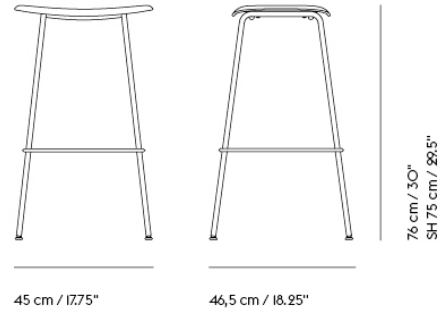

FIBER BAR STOOL / TUBE BASE - 75 CM / 29.5"

Shipper Colli	1
Gross Weight (kg)	7
Net Weight (kg)	5
Base color options	Anthracite Black, Dusty Green, Grey or White
Warranty Period	10 years

Item No.	Color	Contract Price	Lead Time
Ready-To-Ship			
58906	Black/Anthracite Black (Recycled Plastic)	SEK 2.192,10	-
58907	Grey/Grey (Recycled Plastic)	SEK 2.192,10	-
58908	Natural White/White (Recycled Plastic)	SEK 2.192,10	-
Made-To-Order			
59062	Dusty Green/Dusty Green (Recycled Plastic)	SEK 2.192,10	3 weeks
59063	Ochre/Black (Recycled Plastic)	SEK 2.192,10	3 weeks
23570	Remix - All Colors	SEK 3.826,10	4 weeks
23578	Canvas - All Colors	SEK 4.170,10	4 weeks
23577	Clara - All Colors	SEK 4.170,10	4 weeks
59558	Fiord - All Colors	SEK 4.170,10	4 weeks
55024	Hero - All Colors	SEK 4.170,10	4 weeks
19671	Re-wool - All Colors	SEK 4.170,10	4 weeks
19559	Sabi - All Colors	SEK 4.170,10	4 weeks
23571	Steelcut - All Colors	SEK 4.170,10	4 weeks
23572	Steelcut Trio - All Colors	SEK 4.170,10	4 weeks
23573	Hallingdal - All Colors	SEK 4.381,70	4 weeks
55141	Balder - All Colors	SEK 4.514,10	4 weeks
13680	Beck - All Colors	SEK 4.514,10	6 weeks
58013	Clay - All Colors	SEK 4.514,10	4 weeks
23574	Divina - All Colors	SEK 4.514,10	4 weeks
23579	Divina MD - All Colors	SEK 4.514,10	4 weeks