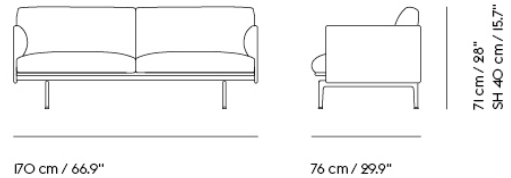

OUTLINE STUDIO SOFA / 170 CM / 66.9" - POLISHED ALUMINUM BASE

Shipper Colli	1
Gross Weight (kg)	64
Net Weight (kg)	50
Warranty Period	10 years

Item No.	Color	Contract Price	Lead Time
Made-To-Order			
69340	Remix - All Colors	SEK 27,945,70	6 weeks
69342	Canvas - All Colors	SEK 31,815,70	6 weeks
69341	Clara - All Colors	SEK 31,815,70	6 weeks
91388	Colline - All Colors	SEK 31,815,70	6 weeks
69334	Fiord - All Colors	SEK 31,815,70	6 weeks
69337	Steelcut - All Colors	SEK 31,815,70	6 weeks
69336	Steelcut Trio - All Colors	SEK 31,815,70	6 weeks
69338	Hallingdal - All Colors	SEK 34,395,70	6 weeks
69353	Balder - All Colors	SEK 36,115,70	6 weeks
85734	Beck - All Colors	SEK 36,115,70	8 weeks
68361	Clay - All Colors	SEK 36,115,70	6 weeks
69343	Divina - All Colors	SEK 36,115,70	6 weeks
69344	Divina MD - All Colors	SEK 36,115,70	6 weeks
69345	Divina Melange - All Colors	SEK 36,115,70	6 weeks
76250	Ecriture - All Colors	SEK 36,115,70	6 weeks
97562	Hearth - All Colors	SEK 36,115,70	8 weeks
91519	Planum - All Colors	SEK 36,115,70	6 weeks
69354	Twill Weave - All Colors	SEK 36,115,70	6 weeks
69352	Vidar - All Colors	SEK 36,115,70	6 weeks
Extras			
83061	Leather care set for Refine Leather	SEK 172,00	-