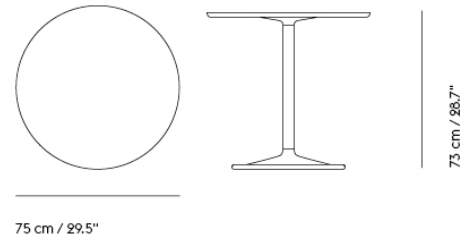

SOFT CAFÉ TABLE / Ø 75 H: 73 CM / Ø 27.6 H: 28.7"

Shipper Colli	3
Gross Weight (kg)	21.4
Net Weight (kg)	16.954
Warranty period	5 years

Item No.	Color	Contract Price	Lead Time
Ready-To-Ship			
14082	Beige Green Laminate/Beige Green	SEK 8.212,10	-
14080	Black Nanolaminate/Black	SEK 8.556,10	-
14081	Grey Linoleum/Grey	SEK 8.212,10	-
14084	Dark Oiled Oak/Black	SEK 9.025,70	-
14083	Solid Oak/Grey	SEK 9.025,70	-