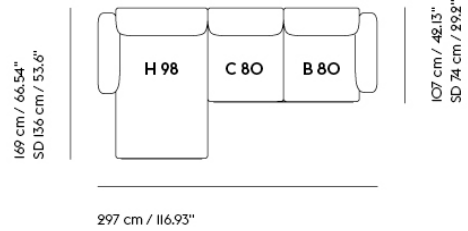

IN SITU MODULAR SOFA / 3-SEATER - CONFIGURATION 7

Shipper Colli 6
Gross Weight (kg) 171.9
Net Weight (kg) 133.22
Warranty Period 10 years

Item No.	Color	Contract Price	Lead Time
Ready-To-Ship			
41913	Frame and Module - Clay I2/Black	SEK 55,465,70	-
99824	Frame and Module - Ecriture 240/Black	SEK 55,465,70	-
Extras			
83061	Leather care set for Refine Leather	SEK 172,00	-