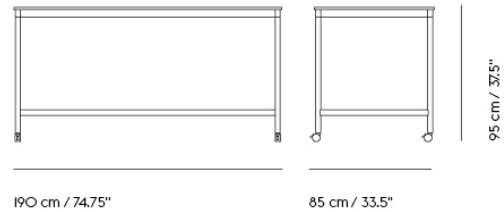

BASE HIGH TABLE / WITH CASTORS / 190 X 85 H: 95 CM / 74.8 X 33.5 H: 37.4"

Shipper Colli	2
Gross Weight (kg)	46
Net Weight (kg)	39.25
Base color options	Black or White
Warranty Period	10 years

Item No.	Color	Contract Price	Lead Time
Made-To-Order			
64315	Black Laminate/Plywood/Black	SEK 18.485,70	8 weeks
64379	Black Laminate/Plywood/White	SEK 18.485,70	8 weeks
64354	White Laminate/Plywood/Black	SEK 18.485,70	8 weeks
64418	White Laminate/Plywood/White	SEK 18.485,70	8 weeks
64331	Black Nanolaminat/Plywood/Black	SEK 22.785,70	8 weeks
64395	Black Nanolaminat/Plywood/White	SEK 22.785,70	8 weeks
64363	White Nanolaminat/Plywood/Black	SEK 22.785,70	8 weeks
64427	White Nanolaminat/Plywood/White	SEK 22.785,70	8 weeks
64339	Lacquered Oak Veneer/Plywood/Black	SEK 22.785,70	8 weeks
64403	Lacquered Oak Veneer/Plywood/White	SEK 22.785,70	8 weeks
64323	Black Linoleum/Plywood/Black	SEK 20.205,70	8 weeks
64387	Black Linoleum/Plywood/White	SEK 20.205,70	8 weeks