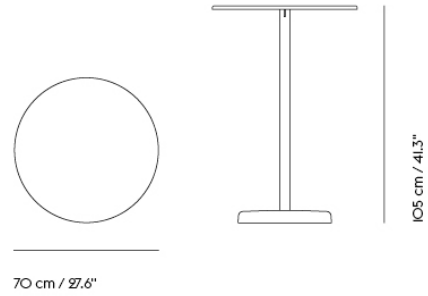

LINEAR STEEL CAFÉ TABLE / Ø 70 H: 105 CM / 27.6 H: 41.3"

Shipper Colli	3
Gross Weight (kg)	28.104
Net Weight (kg)	25.3
Warranty Period	10 years

Item No.	Color	Contract Price	Lead Time
Ready-To-Ship			
31070	Anthracite Black	SEK 6.234,10	-
31073	Burnt Orange	SEK 6.234,10	-
31072	Dark Green	SEK 6.234,10	-
31105	Grey	SEK 6.234,10	-
31109	Pale Blue	SEK 6.234,10	-