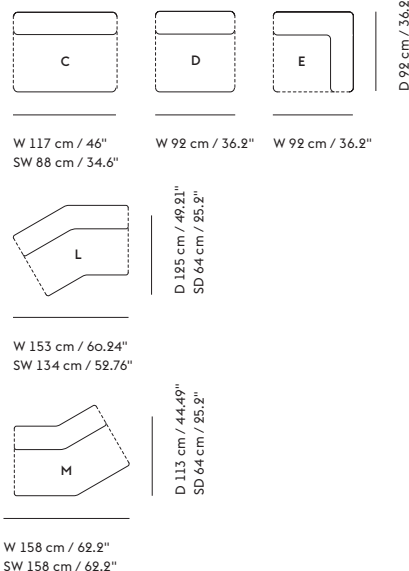

CENTER & CORNER MODULES

FREESTANDING MODULES

Textile direction

Corner Module E is designed to be used as corner. If used as End Module with armrest, the textile direction can differ. Modules connected on the left side of Corner Module E will have the same textile direction. The textile direction of modules connected on the right side will run into the opposite direction.