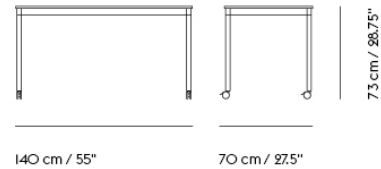

BASE TABLE / WITH CASTORS / 140 X 70 CM / 55.1 X 27.5"

Shipper Colli	2
Gross Weight (kg)	21.4
Net Weight (kg)	16.7
Base color options	Black or White
Warranty Period	10 years

Item No.	Color	Contract Price	Lead Time
Made-To-Order			
64444	Black Laminate/Plywood/Black	SEK 11.605,70	6 weeks
64564	Black Laminate/Plywood/White	SEK 11.605,70	6 weeks
64519	White Laminate/Plywood/Black	SEK 11.605,70	6 weeks
64639	White Laminate/Plywood/White	SEK 11.605,70	6 weeks
64474	Black Nanolaminate/Plywood/Black	SEK 14.185,70	6 weeks
64594	Black Nanolaminate/Plywood/White	SEK 14.185,70	6 weeks
64534	White Nanolaminate/Plywood/Black	SEK 14.185,70	6 weeks
64654	White Nanolaminate/Plywood/White	SEK 14.185,70	6 weeks
64489	Lacquered Oak Veneer/Plywood/Black	SEK 12.895,70	6 weeks
64609	Lacquered Oak Veneer/Plywood/White	SEK 12.895,70	6 weeks
64459	Black Linoleum/Plywood/Black	SEK 12.465,70	6 weeks
64579	Black Linoleum/Plywood/White	SEK 12.465,70	6 weeks