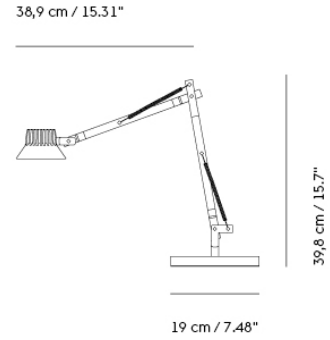

- Shipper Colli 2
- Gross Weight (kg) 5.59
- Net Weight (kg) 4.52
- Bulb included Dimmable, integrated, and non-user replaceable LED
- Warranty period 5 years

Item No.	Color	Contract Price	Lead Time
Ready-To-Ship			
14380	Black	SEK 4.295,70	-
14392	Brown Green	SEK 4.295,70	-