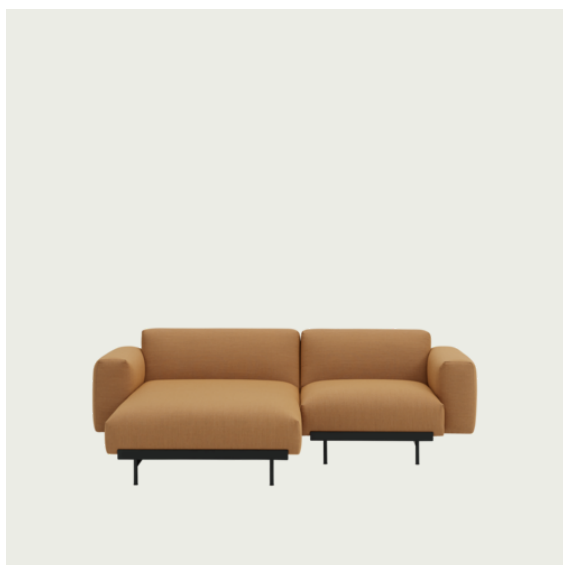

IN SITU MODULAR SOFA / 2-SEATER - CONFIGURATION 5

Shipper Colli	5
Gross Weight (kg)	133.8
Net Weight (kg)	103.21
Warranty Period	10 years

Item No.	Color	Contract Price	Lead Time
Ready-To-Ship			
41904	Frame and Module - Clay 12/Black	SEK 41.705,70	-
99815	Frame and Module - Ecriture 240/Black	SEK 41.705,70	-
Extras			
83061	Leather care set for Refine Leather	SEK 172,00	-