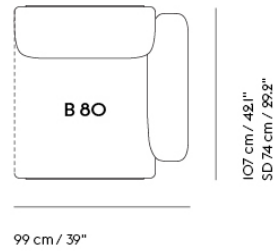

IN SITU MODULAR SOFA / RIGHT ARMREST MODULE (B80)

Shipper Colli	1
Gross Weight (kg)	42.7
Net Weight (kg)	31.25
Please note	This product features an armrest on the right-hand side when facing the product from the front.
Please note	This variant is a Seating Module only and does not include a Frame Section.
Warranty Period	10 years

Item No.	Color	Contract Price	Lead Time
Ready-To-Ship			
41121-12	Clay I2	SEK 16.335,70	-
98863-240	Ecriture 240	SEK 16.335,70	-
Made-To-Order			
99034	Remix - All Colors	SEK 14.185,70	6 weeks
95551	Colline - All Colors	SEK 15.045,70	6 weeks
41139	Fiord - All Colors	SEK 15.045,70	6 weeks
95501	Re-wool - All Colors	SEK 15.045,70	6 weeks
98801	Sabi - All Colors	SEK 15.045,70	6 weeks
41148	Hallingdal - All Colors	SEK 15.905,70	6 weeks
99297	Beck - All Colors	SEK 16.335,70	8 weeks
41121	Clay - All Colors	SEK 16.335,70	6 weeks
41157	Divina - All Colors	SEK 16.335,70	6 weeks
41166	Divina MD - All Colors	SEK 16.335,70	6 weeks
41175	Divina Melange - All Colors	SEK 16.335,70	6 weeks
98863	Ecriture - All Colors	SEK 16.335,70	6 weeks
99231	Hearth - All Colors	SEK 16.335,70	8 weeks
76404	Planum - All Colors	SEK 16.335,70	6 weeks
95601	Twill Weave - All Colors	SEK 16.335,70	6 weeks
41184	Vidar - All Colors	SEK 16.335,70	6 weeks