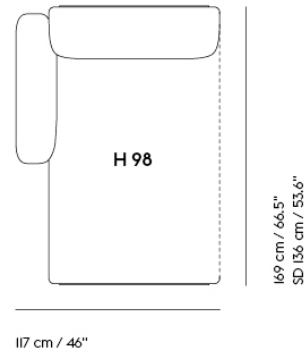

IN SITU MODULAR SOFA / LEFT ARMREST LOUNGE MODULE (H98)

Shipper Colli	1
Gross Weight (kg)	55.8
Net Weight (kg)	42.7
Please note	This product features an armrest on the left-hand side when facing the product from the front.
Please note	This variant is a Seating Module only and does not include a Frame Section.
Warranty Period	10 years

Item No.	Color	Contract Price	Lead Time
Ready-To-Ship			
41127-12	Clay I2	SEK 22.355,70	-
98869-240	Ecriture 240	SEK 22.355,70	-
Made-To-Order			
99040	Remix - All Colors	SEK 18.055,70	6 weeks
95557	Colline - All Colors	SEK 20.205,70	6 weeks
41145	Fiord - All Colors	SEK 20.205,70	6 weeks
95507	Re-wool - All Colors	SEK 20.205,70	6 weeks
98807	Sabi - All Colors	SEK 20.205,70	6 weeks
41154	Hallingdal - All Colors	SEK 21.495,70	6 weeks
99303	Beck - All Colors	SEK 22.355,70	8 weeks
41127	Clay - All Colors	SEK 22.355,70	6 weeks
41163	Divina - All Colors	SEK 22.355,70	6 weeks
41172	Divina MD - All Colors	SEK 22.355,70	6 weeks
41181	Divina Melange - All Colors	SEK 22.355,70	6 weeks
98869	Ecriture - All Colors	SEK 22.355,70	6 weeks
99237	Hearth - All Colors	SEK 22.355,70	8 weeks
76410	Planum - All Colors	SEK 22.355,70	6 weeks
95607	Twill Weave - All Colors	SEK 22.355,70	6 weeks
41190	Vidar - All Colors	SEK 22.355,70	6 weeks