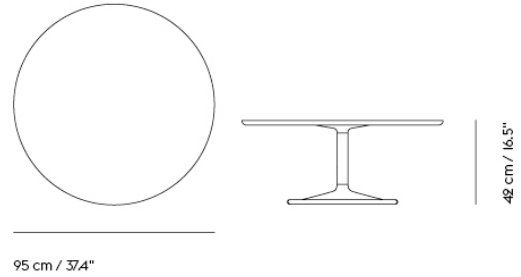

**SOFT COFFEE TABLE / Ø 95 H: 42 CM / Ø
37.4 H: 16.5"**

Shipper Colli	3
Gross Weight (kg)	27.823
Net Weight (kg)	22.467
Warranty period	5 years

Item No.	Color	Contract Price	Lead Time
Ready-To-Ship			
10766	Beige Green Laminate/Beige Green	SEK 8.556,10	-
10764	Black Nanolaminate/Black	SEK 9.025,70	-
10765	Grey Linoleum/Grey	SEK 8.556,10	-
10768	Dark Oiled Oak/Black	SEK 9.455,70	-
10767	Solid Oak/Grey	SEK 9.455,70	-