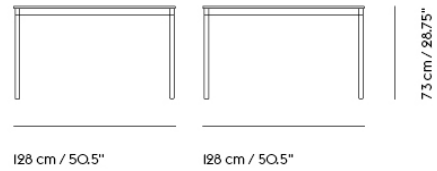

Shipper Colli	2
Gross Weight (kg)	29.8
Net Weight (kg)	22.44
Base color options	Black or White
Warranty Period	10 years

Item No.	Color	Contract Price	Lead Time
Made-To-Order			
64168	Black Laminate/Plywood/Black	SEK 11.605,70	6 weeks
64167	Black Laminate/Plywood/White	SEK 11.605,70	6 weeks
64166	White Laminate/Plywood/Black	SEK 11.605,70	6 weeks
64165	White Laminate/Plywood/White	SEK 11.605,70	6 weeks
64176	Black Nanolaminat/Plywood/Black	SEK 14.615,70	6 weeks
64175	Black Nanolaminat/Plywood/White	SEK 14.615,70	6 weeks
64174	White Nanolaminat/Plywood/Black	SEK 14.615,70	6 weeks
64173	White Nanolaminat/Plywood/White	SEK 14.615,70	6 weeks
64805	Lacquered Oak Veneer/Plywood/Black	SEK 13.325,70	6 weeks
64804	Lacquered Oak Veneer/Plywood/White	SEK 13.325,70	6 weeks
64170	Black Linoleum/Plywood/Black	SEK 13.325,70	6 weeks
64169	Black Linoleum/Plywood/White	SEK 13.325,70	6 weeks
Extras			
70721	Adjustable Feet for Base Table - Set of 4		-