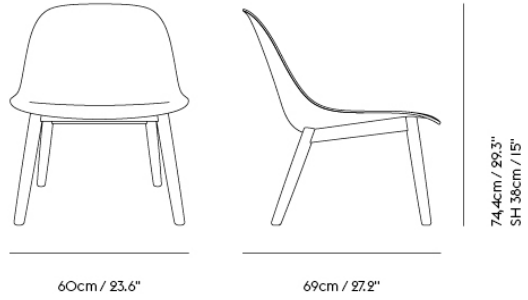

Shipper Colli	1
Gross Weight (kg)	11.5
Net Weight (kg)	8
Base color options	Anthracite Black, Dusty Green, Grey, Oak or Stained Dark Brown
Warranty Period	10 years

Item No.	Color	Contract Price	Lead Time
Ready-To-Ship			
25516-GREY_133	Remix I33/Grey ***	SEK 8.556,10	-
Made-To-Order			
58947	Black/Anthracite Black (Recycled Plastic)	SEK 5.327,70	3 weeks
59090	Black/Stained Dark Brown (Recycled Plastic)	SEK 5.327,70	3 weeks
58951	Dusty Green/Dusty Green (Recycled Plastic)	SEK 5.327,70	3 weeks
59092	Dusty Green/Stained Dark Brown (Recycled Plastic)	SEK 5.327,70	3 weeks
58948	Grey/Grey (Recycled Plastic)	SEK 5.327,70	3 weeks
59093	Grey/Stained Dark Brown (Recycled Plastic)	SEK 5.327,70	3 weeks
58949	Natural White/Oak (Recycled Plastic)	SEK 5.327,70	3 weeks
59094	Natural White/Stained Dark Brown (Recycled Plastic)	SEK 5.327,70	3 weeks
58950	Ochre/Oak (Recycled Plastic)	SEK 5.327,70	3 weeks
59095	Ochre/Stained Dark Brown (Recycled Plastic)	SEK 5.327,70	3 weeks
25516	Remix - All Colors	SEK 8.556,10	4 weeks
25521	Canvas - All Colors	SEK 9.455,70	4 weeks
25520	Clara - All Colors	SEK 9.455,70	4 weeks
59569	Fiord - All Colors	SEK 9.455,70	4 weeks
55056	Hero - All Colors	SEK 9.455,70	4 weeks
19684	Re-wool - All Colors	SEK 9.455,70	4 weeks
19572	Sabi - All Colors	SEK 9.455,70	4 weeks