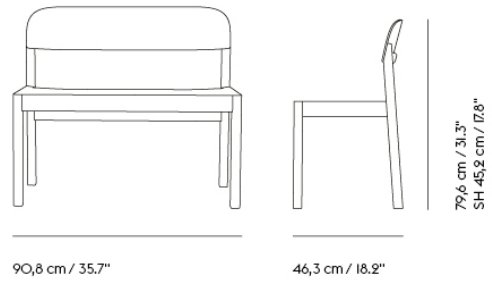

Shipper Colli |
Gross Weight (kg) 12.76
Net Weight (kg) 9.49
Warranty Period 5 years

Item No.	Color	Contract Price	Lead Time
Ready-To-Ship			
26016	Black	SEK 9.025,70	-
26015	Oak	SEK 9.025,70	-
Extras			
80152	Felt glides for Nerd Series and Workshop Chair and Bench (4 pcs per pack) - Black	SEK 141,90	-
80153	Felt glides for Nerd Series and Workshop Chair and Bench (4 pcs per pack) - Grey	SEK 141,90	-