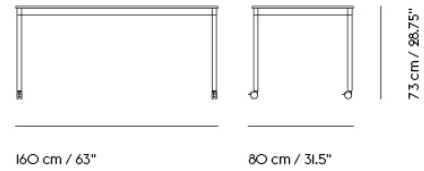

BASE TABLE / WITH CASTORS / 160 X 80 CM / 63 X 31.5"

Shipper Colli	2
Gross Weight (kg)	25.4
Net Weight (kg)	20.14
Base color options	Black or White
Warranty Period	10 years

Item No.	Color	Contract Price	Lead Time
Made-To-Order			
64446	Black Laminate/Plywood/Black	SEK 12.895,70	6 weeks
64566	Black Laminate/Plywood/White	SEK 12.895,70	6 weeks
64521	White Laminate/Plywood/Black	SEK 12.895,70	6 weeks
64641	White Laminate/Plywood/White	SEK 12.895,70	6 weeks
64476	Black Nanolaminat/Plywood/Black	SEK 15.905,70	6 weeks
64596	Black Nanolaminat/Plywood/White	SEK 15.905,70	6 weeks
64536	White Nanolaminat/Plywood/Black	SEK 15.905,70	6 weeks
64656	White Nanolaminat/Plywood/White	SEK 15.905,70	6 weeks
64491	Lacquered Oak Veneer/Plywood/Black	SEK 14.615,70	6 weeks
64611	Lacquered Oak Veneer/Plywood/White	SEK 14.615,70	6 weeks
64471	Black Linoleum/Plywood/Black	SEK 14.185,70	6 weeks
64591	Black Linoleum/Plywood/White	SEK 14.185,70	6 weeks