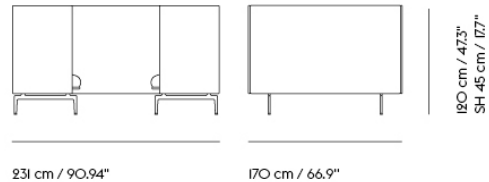

OUTLINE HIGHBACK CABIN 100 / 2-SEATER - POLISHED ALUMINUM BASE - SH: 45 CM / 17.7"

Shipper Colli	3
Gross Weight (kg)	111
Net Weight (kg)	81
Warranty Period	10 years

Item No.	Color	Contract Price	Lead Time
Made-To-Order			
80896	Remix - All Colors	SEK 73.955,70	6 weeks
80968	Canvas - All Colors	SEK 85.135,70	6 weeks
80932	Clara - All Colors	SEK 85.135,70	6 weeks
81260	Colline - All Colors	SEK 85.135,70	6 weeks
80680	Fiord - All Colors	SEK 85.135,70	6 weeks
80788	Steelcut - All Colors	SEK 85.135,70	6 weeks
80752	Steelcut Trio - All Colors	SEK 85.135,70	6 weeks
80824	Hallingdal - All Colors	SEK 90.725,70	6 weeks
80608	Balder - All Colors	SEK 92.015,70	6 weeks
85672	Beck - All Colors	SEK 92.015,70	8 weeks
81220	Clay - All Colors	SEK 92.015,70	6 weeks
81004	Divina - All Colors	SEK 92.015,70	6 weeks
81040	Divina MD - All Colors	SEK 92.015,70	6 weeks
81076	Divina Melange - All Colors	SEK 92.015,70	6 weeks
76180	Ecriture - All Colors	SEK 92.015,70	6 weeks
97678	Hearth - All Colors	SEK 92.015,70	8 weeks
81278	Planum - All Colors	SEK 92.015,70	6 weeks
80644	Twill Weave - All Colors	SEK 92.015,70	6 weeks
81184	Vidar - All Colors	SEK 92.015,70	6 weeks
Extras			
83061	Leather care set for Refine Leather	SEK 172,00	-