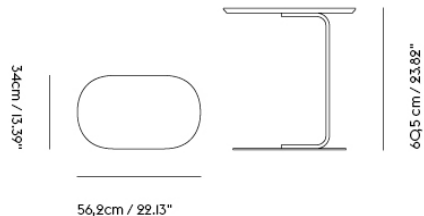

RELATE SIDE TABLE / H 60,5CM / 23.82"

Shipper Colli 1
Gross Weight (kg) 12.577
Net Weight (kg) 11.5
Warranty Period 5 Years

Item No.	Color	Contract Price	Lead Time
Ready-To-Ship			
13989	Oak Laminate/Black	SEK 4.037,70	-
13990	Oak Laminate/Off-White	SEK 4.037,70	-
13902	Black	SEK 3.693,70	-
13903	Blue-Grey	SEK 3.693,70	-
13898	Dark Green	SEK 3.693,70	-
13901	Off-White	SEK 3.693,70	-
13899	Solid Oak/Off-White	SEK 4.037,70	-
13900	Solid Smoked Oak/Black	SEK 4.037,70	-