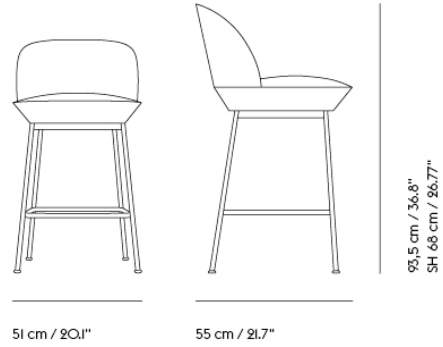

Shipper Colli	1
Gross Weight (kg)	10
Net Weight (kg)	8
Base color options	Chrome or Anthracite Black
Warranty Period	10 years

Item No.	Color	Contract Price	Lead Time
Made-To-Order			
14607	Clara - All Colors	SEK 7.305,70	4 weeks
30146	Colline - All Colors	SEK 7.305,70	4 weeks
14606	Fiord - All Colors	SEK 7.305,70	4 weeks
19507	Re-wool - All Colors	SEK 7.305,70	4 weeks
19487	Sabi - All Colors	SEK 7.305,70	4 weeks
14601	Steelcut - All Colors	SEK 7.305,70	4 weeks
14602	Steelcut Trio - All Colors	SEK 7.305,70	4 weeks
14603	Hallingdal - All Colors	SEK 7.993,70	4 weeks
14613	Still - All Colors	SEK 7.993,70	4 weeks
16683	Beck - All Colors	SEK 8.079,70	6 weeks
14634	Clay - All Colors	SEK 8.079,70	4 weeks
14604	Divina - All Colors	SEK 8.079,70	4 weeks
14609	Divina MD - All Colors	SEK 8.079,70	4 weeks
14610	Divina Melange - All Colors	SEK 8.079,70	4 weeks
59864	Ecriture - All Colors	SEK 8.079,70	4 weeks
16703	Hearth - All Colors	SEK 8.079,70	6 weeks
19527	Planum - All Colors	SEK 8.079,70	4 weeks
14619	Twill Weave - All Colors	SEK 8.079,70	4 weeks
14621	Vidar - All Colors	SEK 8.079,70	4 weeks

Extras