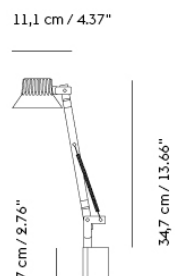

- Shipper Colli 2
- Gross Weight (kg) 0.84
- Net Weight (kg) 0.56
- Bulb included Dimmable, integrated, and non-user replaceable LED
- Warranty period 5 years

Item No.	Color	Contract Price	Lead Time
Ready-To-Ship			
14388	Black	SEK 3.263,70	-
14400	Brown Green	SEK 3.263,70	-