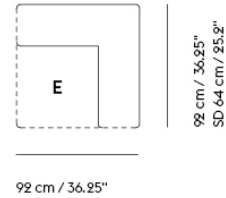

Shipper Colli | 1
Gross Weight (kg) | 54
Net Weight (kg) | 50
Warranty Period | 10 years

Item No.	Color	Contract Price	Lead Time
Ready-To-Ship			
11505-123	Remix I23 ***	SEK 14.615,70	-
Made-To-Order			
11505	Remix - All Colors	SEK 14.615,70	6 weeks
98264	Canvas - All Colors	SEK 16.335,70	6 weeks
11596	Clara - All Colors	SEK 16.335,70	6 weeks
95804	Colline - All Colors	SEK 16.335,70	6 weeks
98294	Fiord - All Colors	SEK 16.335,70	6 weeks
11585	Steelcut - All Colors	SEK 16.335,70	6 weeks
11545	Steelcut Trio - All Colors	SEK 16.335,70	6 weeks
11625	Hallingdal - All Colors	SEK 17.625,70	6 weeks
66554	Beck - All Colors	SEK 18.055,70	8 weeks
95704	Clay - All Colors	SEK 18.055,70	6 weeks
20265	Divina - All Colors	SEK 18.055,70	6 weeks
19025	Divina MD - All Colors	SEK 18.055,70	6 weeks
19045	Divina Melange - All Colors	SEK 18.055,70	6 weeks
76343	Ecriture - All Colors	SEK 18.055,70	6 weeks
66604	Hearth - All Colors	SEK 18.055,70	8 weeks
98782	Planum - All Colors	SEK 18.055,70	6 weeks
95904	Twill Weave - All Colors	SEK 18.055,70	6 weeks
76321	Vidar - All Colors	SEK 18.055,70	6 weeks