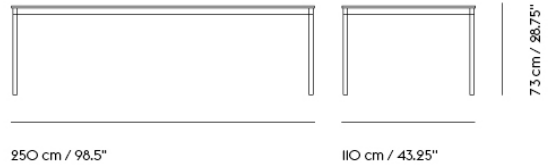

Shipper Colli	2
Gross Weight (kg)	52.7
Net Weight (kg)	42.37
Base color options	Black or White
Warranty Period	10 years

Item No.	Color	Contract Price	Lead Time
Made-To-Order			
64228	Black Laminate/Plywood/Black	SEK 17.625,70	6 weeks
64227	Black Laminate/Plywood/White	SEK 17.625,70	6 weeks
64226	White Laminate/Plywood/Black	SEK 17.625,70	6 weeks
64225	White Laminate/Plywood/White	SEK 17.625,70	6 weeks
64236	Black Nanolaminat/Plywood/Black	SEK 22.355,70	6 weeks
64235	Black Nanolaminat/Plywood/White	SEK 22.355,70	6 weeks
64234	White Nanolaminat/Plywood/Black	SEK 22.355,70	6 weeks
64233	White Nanolaminat/Plywood/White	SEK 22.355,70	6 weeks
64811	Lacquered Oak Veneer/Plywood/Black	SEK 22.785,70	6 weeks
64810	Lacquered Oak Veneer/Plywood/White	SEK 22.785,70	6 weeks
64230	Black Linoleum/Plywood/Black	SEK 21.495,70	6 weeks
64229	Black Linoleum/Plywood/White	SEK 21.495,70	6 weeks
Extras			
70721	Adjustable Feet for Base Table - Set of 4		-