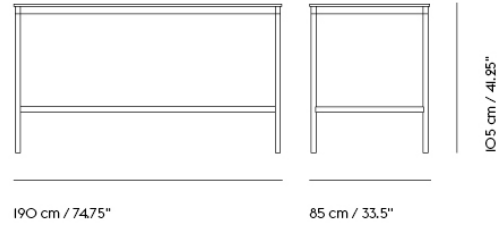

BASE HIGH TABLE / 190 X 85 H: 105 CM / 74.8 X 33.5 H: 41.3"

Shipper Colli	2
Gross Weight (kg)	47
Net Weight (kg)	40.25
Base color options	Black or White
Warranty Period	10 years

Item No.	Color	Contract Price	Lead Time
Ready-To-Ship			
62066	White Laminate/Plywood/Black	SEK 17.625,70	-
62065	White Laminate/Plywood/White	SEK 17.625,70	-
64777	Lacquered Oak Veneer/Plywood/Black	SEK 21.495,70	-
64776	Lacquered Oak Veneer/Plywood/White	SEK 21.495,70	-
62070	Black Linoleum/Plywood/Black	SEK 19.345,70	-
62069	Black Linoleum/Plywood/White	SEK 19.345,70	-
Made-To-Order			
62068	Black Laminate/Plywood/Black	SEK 17.625,70	8 weeks
62067	Black Laminate/Plywood/White	SEK 17.625,70	8 weeks
62076	Black Nanolaminat/Plywood/Black	SEK 22.785,70	8 weeks
62075	Black Nanolaminat/Plywood/White	SEK 22.785,70	8 weeks
62074	White Nanolaminat/Plywood/Black	SEK 22.785,70	8 weeks
62073	White Nanolaminat/Plywood/White	SEK 22.785,70	8 weeks
Extras			
70721	Adjustable Feet for Base Table - Set of 4		-