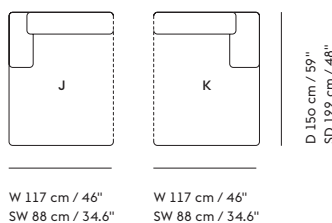

END & LOUNGE MODULES