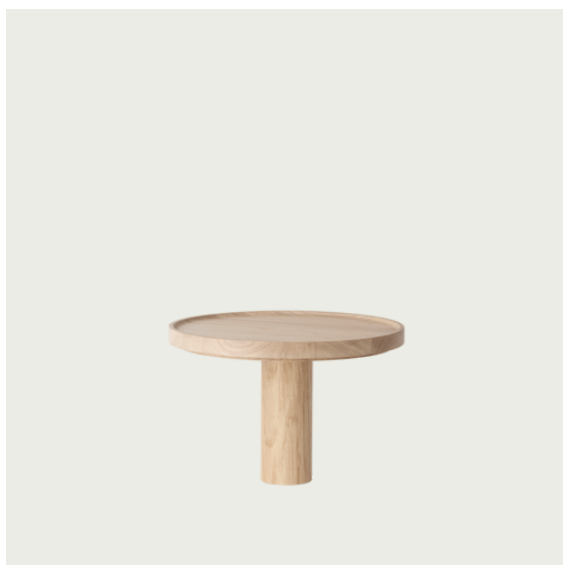

170 cm / 66.9"

15 cm / 5.9"

21 cm / 8.3"

Shipper Colli	1
Gross Weight (kg)	11.805
Net Weight (kg)	6.7
Warranty Period	5 years

Item No.	Color	Contract Price	Lead Time
<b>Ready-To-Ship</b>			
50212	Black	SEK 2.880,10	-
39966	Oak	SEK 2.880,10	-