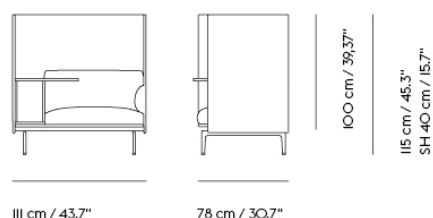

OUTLINE HIGHBACK WORK 100 / LEFT - POLISHED ALUMINUM BASE

Shipper Colli	1
Gross Weight (kg)	83
Net Weight (kg)	74
Please note	That this product features a table on the left-hand side when facing the product from the front.
Warranty Period	5 years

Item No.	Color	Contract Price	Lead Time
Made-To-Order			
68015	Remix - All Colors	SEK 39,985,70	6 weeks
68019	Canvas - All Colors	SEK 43,860,00	6 weeks
68017	Clara - All Colors	SEK 43,860,00	6 weeks
91378	Colline - All Colors	SEK 43,860,00	6 weeks
68003	Fiord - All Colors	SEK 43,860,00	6 weeks
68009	Steelcut - All Colors	SEK 43,860,00	6 weeks
68007	Steelcut Trio - All Colors	SEK 43,860,00	6 weeks
68011	Hallingdal - All Colors	SEK 46,865,70	6 weeks
68202	Balder - All Colors	SEK 48,155,70	6 weeks
85724	Beck - All Colors	SEK 48,155,70	8 weeks
68307	Clay - All Colors	SEK 48,155,70	6 weeks
68021	Divina - All Colors	SEK 48,155,70	6 weeks
68023	Divina MD - All Colors	SEK 48,155,70	6 weeks
68025	Divina Melange - All Colors	SEK 48,155,70	6 weeks
76240	Ecriture - All Colors	SEK 48,155,70	6 weeks
97552	Hearth - All Colors	SEK 48,155,70	8 weeks
91509	Planum - All Colors	SEK 48,155,70	6 weeks
68204	Twill Weave - All Colors	SEK 48,155,70	6 weeks
68039	Vidar - All Colors	SEK 48,155,70	6 weeks

Extras

83061	Leather care set for Refine Leather	SEK 172,00	-