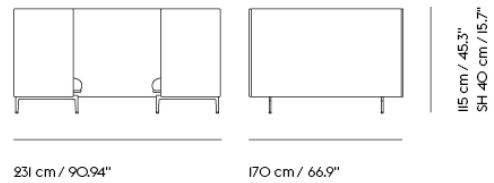

OUTLINE HIGHBACK CABIN 100 / 2-SEATER - POLISHED ALUMINUM BASE

Shipper Colli	3
Gross Weight (kg)	111
Net Weight (kg)	81
Warranty Period	10 years

Item No.	Color	Contract Price	Lead Time
Made-To-Order			
80876	Remix - All Colors	SEK 73.955,70	6 weeks
80948	Canvas - All Colors	SEK 85.135,70	6 weeks
80912	Clara - All Colors	SEK 85.135,70	6 weeks
81250	Colline - All Colors	SEK 85.135,70	6 weeks
80660	Fiord - All Colors	SEK 85.135,70	6 weeks
80768	Steelcut - All Colors	SEK 85.135,70	6 weeks
80732	Steelcut Trio - All Colors	SEK 85.135,70	6 weeks
80804	Hallingdal - All Colors	SEK 90.725,70	6 weeks
80588	Balder - All Colors	SEK 92.015,70	6 weeks
85662	Beck - All Colors	SEK 92.015,70	8 weeks
81200	Clay - All Colors	SEK 92.015,70	6 weeks
80984	Divina - All Colors	SEK 92.015,70	6 weeks
81020	Divina MD - All Colors	SEK 92.015,70	6 weeks
81056	Divina Melange - All Colors	SEK 92.015,70	6 weeks
76170	Ecriture - All Colors	SEK 92.015,70	6 weeks
97658	Hearth - All Colors	SEK 92.015,70	8 weeks
81268	Planum - All Colors	SEK 92.015,70	6 weeks
80624	Twill Weave - All Colors	SEK 92.015,70	6 weeks
81164	Vidar - All Colors	SEK 92.015,70	6 weeks
Extras			
83061	Leather care set for Refine Leather	SEK 172,00	-