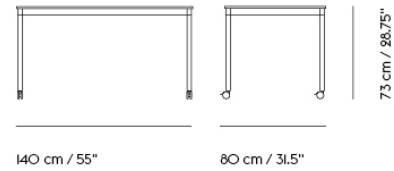

BASE TABLE / WITH CASTORS / 140 X 80 CM / 55.1 X 31.5"

Shipper Colli	2
Gross Weight (kg)	25.7
Net Weight (kg)	22.3
Base color options	Black or White
Warranty Period	10 years

Item No.	Color	Contract Price	Lead Time
Made-To-Order			
64445	Black Laminate/Plywood/Black	SEK 11.605,70	6 weeks
64565	Black Laminate/Plywood/White	SEK 11.605,70	6 weeks
64520	White Laminate/Plywood/Black	SEK 11.605,70	6 weeks
64640	White Laminate/Plywood/White	SEK 11.605,70	6 weeks
64475	Black Nanolaminat/Plywood/Black	SEK 15.045,70	6 weeks
64595	Black Nanolaminat/Plywood/White	SEK 15.045,70	6 weeks
64535	White Nanolaminat/Plywood/Black	SEK 15.045,70	6 weeks
64655	White Nanolaminat/Plywood/White	SEK 15.045,70	6 weeks
64490	Lacquered Oak Veneer/Plywood/Black	SEK 14.185,70	6 weeks
64610	Lacquered Oak Veneer/Plywood/White	SEK 14.185,70	6 weeks
64470	Black Linoleum/Plywood/Black	SEK 12.895,70	6 weeks
64590	Black Linoleum/Plywood/White	SEK 12.895,70	6 weeks