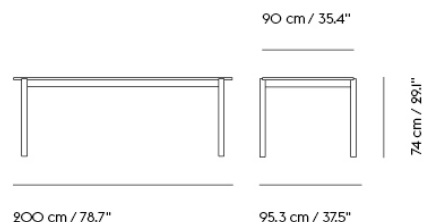

LINEAR WOOD TABLE / 200 X 90 CM / 78.7 X 35.4"

Shipper Colli	1
Gross Weight (kg)	36.6
Net Weight (kg)	28.664
Warranty Period	5 years

Item No.	Color	Contract Price	Lead Time
Ready-To-Ship			
30917	Oak Veneer/Oak	SEK 15.045,70	-