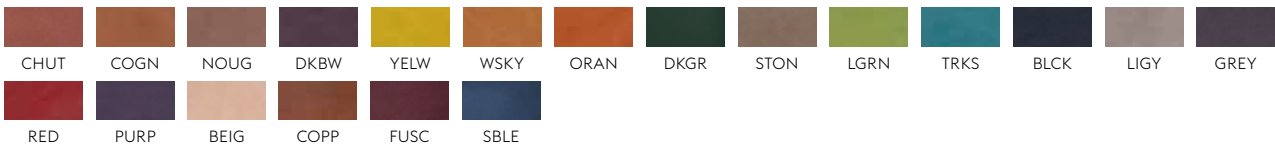

REFINE LEATHER

Aniline Leather.
Raw material: Grain leather from European raw hides. The leather is dyed through, chrome tanned and produced without the use of PCP and CFC which can be damaging to the environment.