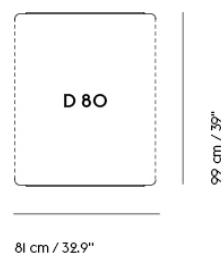

IN SITU MODULAR SOFA / OTTOMAN MODULE (D80)

Shipper Colli	1
Gross Weight (kg)	18.1
Net Weight (kg)	11.9
Please note	This variant is a Seating Module only and does not include a Frame Section.
Warranty Period	10 years

Item No.	Color	Contract Price	Lead Time
Ready-To-Ship			
41123-12	Clay 12	SEK 6.836,10	-
98865-240	Ecriture 240	SEK 6.836,10	-
Made-To-Order			
99036	Remix - All Colors	SEK 5.671,70	6 weeks
95553	Colline - All Colors	SEK 6.234,10	6 weeks
41141	Fiord - All Colors	SEK 6.234,10	6 weeks
95503	Re-wool - All Colors	SEK 6.234,10	6 weeks
98803	Sabi - All Colors	SEK 6.234,10	6 weeks
41150	Hallingdal - All Colors	SEK 6.492,10	6 weeks
99299	Beck - All Colors	SEK 6.836,10	8 weeks
41123	Clay - All Colors	SEK 6.836,10	6 weeks
41159	Divina - All Colors	SEK 6.836,10	6 weeks
41168	Divina MD - All Colors	SEK 6.836,10	6 weeks
41177	Divina Melange - All Colors	SEK 6.836,10	6 weeks
98865	Ecriture - All Colors	SEK 6.836,10	6 weeks
99233	Hearth - All Colors	SEK 6.836,10	8 weeks
76406	Planum - All Colors	SEK 6.836,10	6 weeks
95603	Twill Weave - All Colors	SEK 6.836,10	6 weeks
41186	Vidar - All Colors	SEK 6.836,10	6 weeks