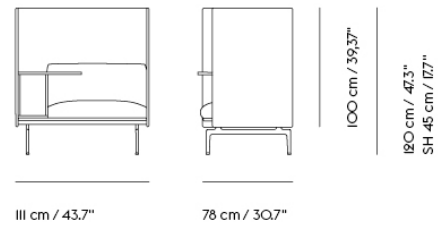

OUTLINE HIGHBACK WORK 100 / LEFT - POLISHED ALUMINUM BASE - SH: 45 CM / 17.7"

Shipper Colli	1
Gross Weight (kg)	83
Net Weight (kg)	74
Please note	That this product features a table on the left-hand side when facing the product from the front.
Warranty Period	5 years

Item No.	Color	Contract Price	Lead Time
Made-To-Order			
73417	Remix - All Colors	SEK 39,985,70	6 weeks
73421	Canvas - All Colors	SEK 43,860,00	6 weeks
73419	Clara - All Colors	SEK 43,860,00	6 weeks
91420	Colline - All Colors	SEK 43,860,00	6 weeks
73405	Fiord - All Colors	SEK 43,860,00	6 weeks
73411	Steelcut - All Colors	SEK 43,860,00	6 weeks
73409	Steelcut Trio - All Colors	SEK 43,860,00	6 weeks
73413	Hallingdal - All Colors	SEK 46,865,70	6 weeks
73492	Balder - All Colors	SEK 48,155,70	6 weeks
85764	Beck - All Colors	SEK 48,155,70	8 weeks
68308	Clay - All Colors	SEK 48,155,70	6 weeks
73423	Divina - All Colors	SEK 48,155,70	6 weeks
73425	Divina MD - All Colors	SEK 48,155,70	6 weeks
73427	Divina Melange - All Colors	SEK 48,155,70	6 weeks
76282	Ecriture - All Colors	SEK 48,155,70	6 weeks
97594	Hearth - All Colors	SEK 48,155,70	8 weeks
91551	Planum - All Colors	SEK 48,155,70	6 weeks
73494	Twill Weave - All Colors	SEK 48,155,70	6 weeks
73441	Vidar - All Colors	SEK 48,155,70	6 weeks

Extras

83061	Leather care set for Refine Leather	SEK 172,00	-