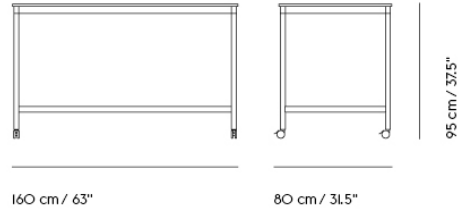

# BASE HIGH TABLE / WITH CASTORS / 160 X 50 H: 105 CM / 63 X 19.7 H: 41.3"

Shipper Colli	2
Gross Weight (kg)	35
Net Weight (kg)	29.22
Base color options	Black or White
Warranty Period	10 years

Item No.	Color	Contract Price	Lead Time
<b>Made-To-Order</b>			
64308	Black Laminate/Plywood/Black	SEK 18.055,70	8 weeks
64372	Black Laminate/Plywood/White	SEK 18.055,70	8 weeks
64348	White Laminate/Plywood/Black	SEK 18.055,70	8 weeks
64419	White Laminate/Plywood/White	SEK 18.055,70	8 weeks
64324	Black Nanolaminate/Plywood/Black	SEK 21.495,70	8 weeks
64388	Black Nanolaminate/Plywood/White	SEK 21.495,70	8 weeks
64356	White Nanolaminate/Plywood/Black	SEK 21.495,70	8 weeks
64420	White Nanolaminate/Plywood/White	SEK 21.495,70	8 weeks
64332	Lacquered Oak Veneer/Plywood/Black	SEK 20.205,70	8 weeks
64396	Lacquered Oak Veneer/Plywood/White	SEK 20.205,70	8 weeks
64316	Black Linoleum/Plywood/Black	SEK 19.775,70	8 weeks
64380	Black Linoleum/Plywood/White	SEK 19.775,70	8 weeks

# BASE HIGH TABLE / WITH CASTORS / 160 X 80 H: 95 CM / 63 X 31.5 H: 37.4"

Shipper Colli	2
Gross Weight (kg)	35.4
Net Weight (kg)	29.67
Base color options	Black or White
Warranty Period	10 years

Item No.	Color	Contract Price	Lead Time
<b>Made-To-Order</b>			
64311	Black Laminate/Plywood/Black	SEK 18.055,70	8 weeks
64375	Black Laminate/Plywood/White	SEK 18.055,70	8 weeks
64351	White Laminate/Plywood/Black	SEK 18.055,70	8 weeks
64414	White Laminate/Plywood/White	SEK 18.055,70	8 weeks
64327	Black Nanolaminate/Plywood/Black	SEK 21.495,70	8 weeks
64391	Black Nanolaminate/Plywood/White	SEK 21.495,70	8 weeks
64359	White Nanolaminate/Plywood/Black	SEK 21.495,70	8 weeks
64423	White Nanolaminate/Plywood/White	SEK 21.495,70	8 weeks
64335	Lacquered Oak Veneer/Plywood/Black	SEK 20.205,70	8 weeks
64399	Lacquered Oak Veneer/Plywood/White	SEK 20.205,70	8 weeks
64318	Black Linoleum/Plywood/Black	SEK 19.775,70	8 weeks
64382	Black Linoleum/Plywood/White	SEK 19.775,70	8 weeks