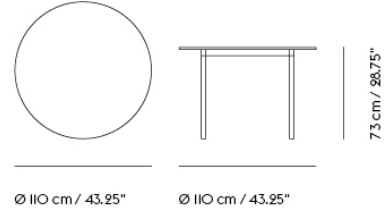

Shipper Colli	2
Gross Weight (kg)	19.1
Net Weight (kg)	14
Base color options	Black or White
Warranty Period	10 years

Item No.	Color	Contract Price	Lead Time
Ready-To-Ship			
64086	White Laminate/Plywood/Black	SEK 10.315,70	-
64085	White Laminate/Plywood/White	SEK 10.315,70	-
64090	Black Linoleum/Plywood/Black	SEK 11.605,70	-
64089	Black Linoleum/Plywood/White	SEK 11.605,70	-
Made-To-Order			
64088	Black Laminate/Plywood/Black	SEK 10.315,70	6 weeks
64087	Black Laminate/Plywood/White	SEK 10.315,70	6 weeks
64096	Black Nanolaminat/Plywood/Black	SEK 13.325,70	6 weeks
64095	Black Nanolaminat/Plywood/White	SEK 13.325,70	6 weeks
64094	White Nanolaminat/Plywood/Black	SEK 13.325,70	6 weeks
64093	White Nanolaminat/Plywood/White	SEK 13.325,70	6 weeks
64797	Lacquered Oak Veneer/Plywood/Black	SEK 11.605,70	6 weeks
64796	Lacquered Oak Veneer/Plywood/White	SEK 11.605,70	6 weeks
Extras			
70721	Adjustable Feet for Base Table - Set of 4		-