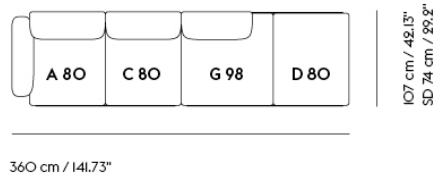

IN SITU MODULAR SOFA / 4-SEATER - CONFIGURATION 3

Shipper Colli	7
Gross Weight (kg)	174.2
Net Weight (kg)	131.15
Warranty Period	10 years

Item No.	Color	Contract Price	Lead Time
Ready-To-Ship			
41918	Frame and Module - Clay 12/Black	SEK 56.325,70	-
99829	Frame and Module - Ecriture 240/Black	SEK 56.325,70	-
Extras			
83061	Leather care set for Refine Leather	SEK 172,00	-