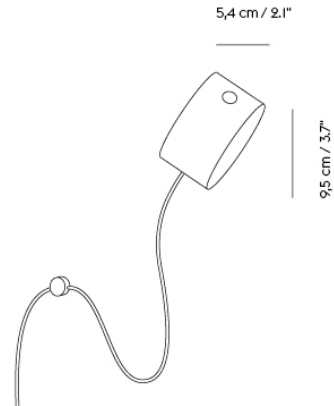

Shipper Colli 1
Gross Weight (kg) 1.05
Net Weight (kg) 0.55
Bulb included Yes. Integrated non-replaceable LED
Warranty Period 5 years

Item No.	Color	Contract Price	Lead Time
Ready-To-Ship			
22601	Black	SEK 2.536,10	-
Extras			
22555	Brown Green - Extra Cable Drops		-
22617	Extra Lighting Unit - Brown Green		-
22509	Extra Wall Mount - Black	SEK 210,70	-
22499	Extra Cable Drops - Black ***	SEK 270,90	-
22602	Extra Lighting Unit - Black	SEK 2.192,10	-