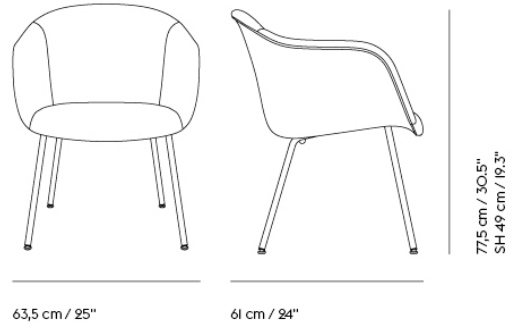

Shipper Colli	1
Gross Weight (kg)	15.117
Net Weight (kg)	11.617
Base color options	Anthracite Black or Grey
Warranty period	10 years

Item No.	Color	Contract Price	Lead Time
Ready-To-Ship			
76622-GREY_240	Ecriture 240/Grey	SEK 9.885,70	-
Made-To-Order			
76599	Remix - All Colors	SEK 7.524,10	4 weeks
76604	Canvas - All Colors	SEK 8.556,10	4 weeks
76603	Clara - All Colors	SEK 8.556,10	4 weeks
76624	Fiord - All Colors	SEK 8.556,10	4 weeks
76654	Hero - All Colors	SEK 8.556,10	4 weeks
76611	Re-wool - All Colors	SEK 8.556,10	4 weeks
76625	Sabi - All Colors	SEK 8.556,10	4 weeks
76601	Steelcut - All Colors	SEK 8.556,10	4 weeks
76602	Steelcut Trio - All Colors	SEK 8.556,10	4 weeks
76605	Hallingdal - All Colors	SEK 9.455,70	4 weeks
76610	Balder - All Colors	SEK 9.885,70	4 weeks
13789	Beck - All Colors	SEK 9.885,70	6 weeks
76600	Clay - All Colors	SEK 9.885,70	4 weeks
76606	Divina - All Colors	SEK 9.885,70	4 weeks
76607	Divina MD - All Colors	SEK 9.885,70	4 weeks
76608	Divina Melange - All Colors	SEK 9.885,70	4 weeks
76622	Ecriture - All Colors	SEK 9.885,70	4 weeks
14547	Hearth - All Colors	SEK 9.885,70	6 weeks
76626	Planum - All Colors	SEK 9.885,70	4 weeks