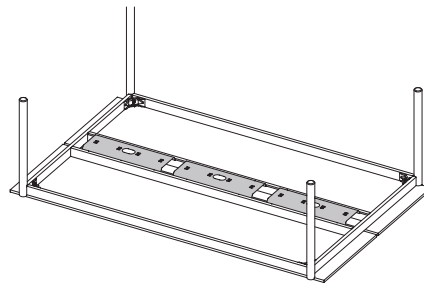

Example:

Linear System Table – 240 cm / 94.5"