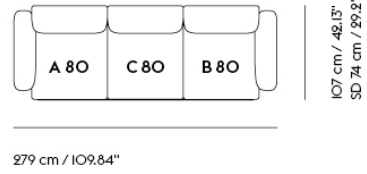

**IN SITU MODULAR SOFA / 3-SEATER -
CONFIGURATION I**

Shipper Colli 4
Gross Weight (kg) 145.5
Net Weight (kg) 110.95
Warranty Period 10 years

Item No.	Color	Contract Price	Lead Time
Ready-To-Ship			
41907	Frame and Module - Clay 12/Black	SEK 49,875,70	-
99818	Frame and Module - Ecriture 240/Black	SEK 49,875,70	-
Extras			
83061	Leather care set for Refine Leather	SEK 172,00	-