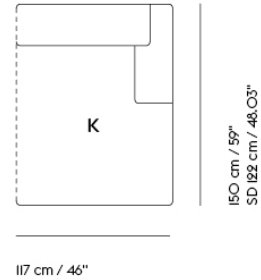

CONNECT MODULAR SOFA / RIGHT ARMREST LOUNGE (K)

Shipper Colli	1
Gross Weight (kg)	73
Net Weight (kg)	70
Please note	This product features an armrest on the right-hand side when facing the product from the front.
Warranty Period	10 years

Item No.	Color	Contract Price	Lead Time
Made-To-Order			
11511	Remix - All Colors	SEK 19,775,70	6 weeks
98270	Canvas - All Colors	SEK 22,785,70	6 weeks
11603	Clara - All Colors	SEK 22,785,70	6 weeks
95810	Colline - All Colors	SEK 22,785,70	6 weeks
98300	Fiord - All Colors	SEK 22,785,70	6 weeks
11591	Steelcut - All Colors	SEK 22,785,70	6 weeks
11551	Steelcut Trio - All Colors	SEK 22,785,70	6 weeks
11631	Hallingdal - All Colors	SEK 23,215,70	6 weeks
66560	Beck - All Colors	SEK 24,505,70	8 weeks
95710	Clay - All Colors	SEK 24,505,70	6 weeks
20271	Divina - All Colors	SEK 24,505,70	6 weeks
19031	Divina MD - All Colors	SEK 24,505,70	6 weeks
19051	Divina Melange - All Colors	SEK 24,505,70	6 weeks
76349	Ecriture - All Colors	SEK 24,505,70	6 weeks
66610	Hearth - All Colors	SEK 24,505,70	8 weeks
98788	Planum - All Colors	SEK 24,505,70	6 weeks
95910	Twill Weave - All Colors	SEK 24,505,70	6 weeks
76327	Vidar - All Colors	SEK 24,505,70	6 weeks
COM/COL & Specials			
97171	COM - Imitation Leather	SEK 23,215,70	6-12 weeks
11571	COM - Textile	SEK 24,505,70	6-12 weeks