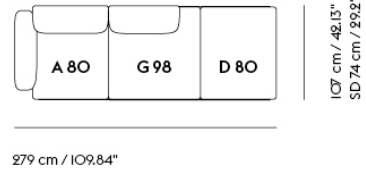

IN SITU MODULAR SOFA / 3-SEATER - CONFIGURATION 5

Shipper Colli 4
Gross Weight (kg) 128.4
Net Weight (kg) 94.5
Warranty Period 10 years

Item No.	Color	Contract Price	Lead Time
Ready-To-Ship			
41911	Frame and Module - Clay 12/Black	SEK 41.705,70	-
99822	Frame and Module - Ecriture 240/Black	SEK 41.705,70	-
Extras			
83061	Leather care set for Refine Leather	SEK 172,00	-