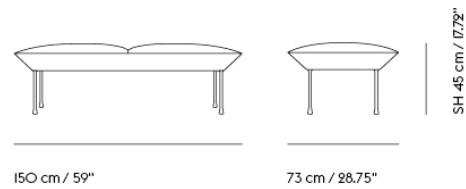

Shipper Colli	1
Gross Weight (kg)	34
Net Weight (kg)	32
Base color options	Black, Chrome, Dark Grey or Grey
Warranty Period	10 years

Item No.	Color	Contract Price	Lead Time
Made-To-Order			
14994	Canvas - All Colors	SEK 16.335,70	4 weeks
14990	Clara - All Colors	SEK 16.335,70	4 weeks
30152	Colline - All Colors	SEK 16.335,70	4 weeks
14801	Fiord - All Colors	SEK 16.335,70	4 weeks
19514	Re-wool - All Colors	SEK 16.335,70	4 weeks
19494	Sabi - All Colors	SEK 16.335,70	4 weeks
14991	Steelcut - All Colors	SEK 16.335,70	4 weeks
14993	Steelcut Trio - All Colors	SEK 16.335,70	4 weeks
14992	Hallingdal - All Colors	SEK 18.055,70	4 weeks
16689	Beck - All Colors	SEK 19.345,70	6 weeks
14640	Clay - All Colors	SEK 19.345,70	4 weeks
14997	Divina - All Colors	SEK 19.345,70	4 weeks
14998	Divina MD - All Colors	SEK 19.345,70	4 weeks
14999	Divina Melange - All Colors	SEK 19.345,70	4 weeks
59870	Ecriture - All Colors	SEK 19.345,70	4 weeks
16709	Hearth - All Colors	SEK 19.345,70	6 weeks
19534	Planum - All Colors	SEK 19.345,70	4 weeks
15002	Twill Weave - All Colors	SEK 19.345,70	4 weeks
30131	Vidar - All Colors	SEK 19.345,70	4 weeks

Extras

83061	Leather care set for Refine Leather	SEK 172,00	-