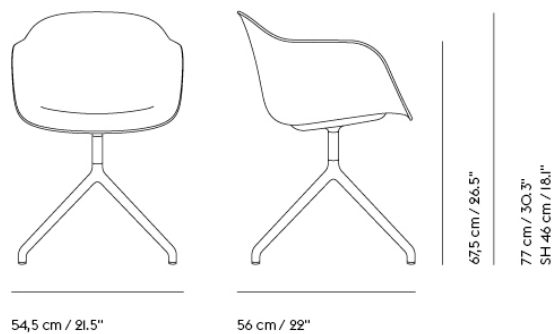

FIBER ARMCHAIR / SWIVEL BASE - FRONT UPHOLSTERY

Shipper Colli	1
Gross Weight (kg)	11.9
Net Weight (kg)	7
Base color options	Anthracite Black, White, Grey, Dusty Green or Polished Aluminum.
Shell Color Options	Black, Dusty Green, Grey, Natural White or Ochre
Warranty Period	10 years

Item No.	Color	Contract Price	Lead Time
Made-To-Order			
29276	Remix - Matching Shell/Base	SEK 5.890,10	4 weeks
29277	Remix - Ochre Shell/Base	SEK 5.890,10	4 weeks
29292	Canvas - Matching Shell/Base	SEK 6.703,70	4 weeks
29293	Canvas - Ochre Shell/Base	SEK 6.703,70	4 weeks
29290	Clara - Matching Shell/Base	SEK 6.703,70	4 weeks
29291	Clara - Ochre Shell/Base	SEK 6.703,70	4 weeks
59578	Fiord - Matching Shell/Base	SEK 6.703,70	4 weeks
59579	Fiord - Ochre Shell/Base	SEK 6.703,70	4 weeks
55073	Hero - Matching Shell/Base	SEK 6.703,70	4 weeks
55074	Hero - Ochre Shell/Base	SEK 6.703,70	4 weeks
19693	Re-wool - Matching Shell/Base	SEK 6.703,70	4 weeks
19694	Re-wool - Ochre Shell/Base	SEK 6.703,70	4 weeks
19581	Sabi - Matching Shell/Base	SEK 6.703,70	4 weeks
19582	Sabi - Ochre Shell/Base	SEK 6.703,70	4 weeks
29278	Steelcut - Matching Shell/Base	SEK 6.703,70	4 weeks
29279	Steelcut - Ochre Shell/Base	SEK 6.703,70	4 weeks
29280	Steelcut Trio - Matching Shell/Base	SEK 6.703,70	4 weeks
29281	Steelcut Trio - Ochre Shell/Base	SEK 6.703,70	4 weeks
29282	Hallingdal - Matching Shell/Base	SEK 7.391,70	4 weeks
29283	Hallingdal - Ochre Shell/Base	SEK 7.391,70	4 weeks
55190	Balder - Matching Shell/Base	SEK 7.524,10	4 weeks