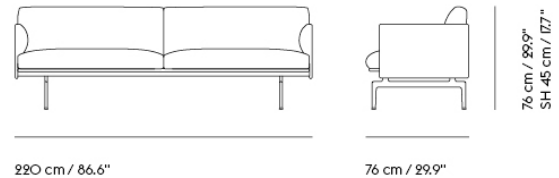

OUTLINE STUDIO SOFA / 220 CM / 86.6" - POLISHED ALUMINUM BASE - SH: 45 CM / 17.7"

Shipper Colli	1
Gross Weight (kg)	83
Net Weight (kg)	66
Warranty Period	10 years

Item No.	Color	Contract Price	Lead Time
Made-To-Order			
73569	Remix - All Colors	SEK 30.095,70	6 weeks
73571	Canvas - All Colors	SEK 35.255,70	6 weeks
73570	Clara - All Colors	SEK 35.255,70	6 weeks
91426	Colline - All Colors	SEK 35.255,70	6 weeks
73563	Fiord - All Colors	SEK 35.255,70	6 weeks
73566	Steelcut - All Colors	SEK 35.255,70	6 weeks
73565	Steelcut Trio - All Colors	SEK 35.255,70	6 weeks
73567	Hallingdal - All Colors	SEK 36.975,70	6 weeks
73582	Balder - All Colors	SEK 38.695,70	6 weeks
85770	Beck - All Colors	SEK 38.695,70	8 weeks
68364	Clay - All Colors	SEK 38.695,70	6 weeks
73572	Divina - All Colors	SEK 38.695,70	6 weeks
73573	Divina MD - All Colors	SEK 38.695,70	6 weeks
73574	Divina Melange - All Colors	SEK 38.695,70	6 weeks
76288	Ecriture - All Colors	SEK 38.695,70	6 weeks
97600	Hearth - All Colors	SEK 38.695,70	8 weeks
91557	Planum - All Colors	SEK 38.695,70	6 weeks
73583	Twill Weave - All Colors	SEK 38.695,70	6 weeks
73581	Vidar - All Colors	SEK 38.695,70	6 weeks
Extras			
83061	Leather care set for Refine Leather	SEK 172,00	-