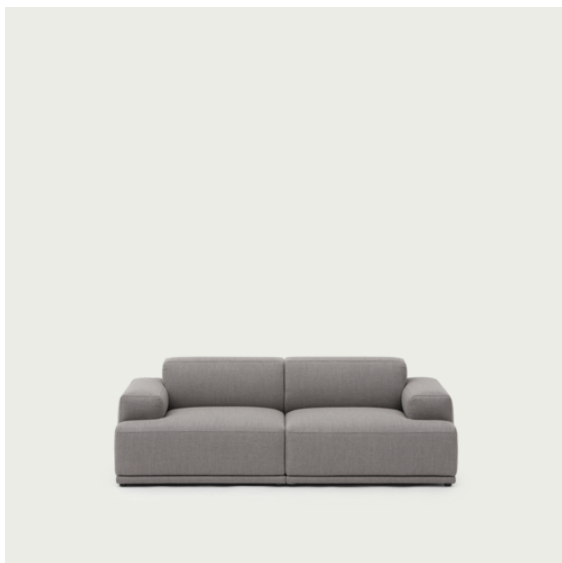

CONNECT SOFT MODULAR SOFA / 2-SEATER - CONFIGURATION I

207 cm / 81.5"

99 cm / 38.98"
SD 66 cm / 25.98"

Shipper Colli	2
Gross Weight (kg)	100
Net Weight (kg)	76.6
Warranty Period	10 years

Item No.	Color	Contract Price	Lead Time
Ready-To-Ship			
96000	Re-wool I28	SEK 34.825,70	-
96001	Clay I2	SEK 36.975,70	-
Extras			
83061	Leather care set for Refine Leather	SEK 172,00	-