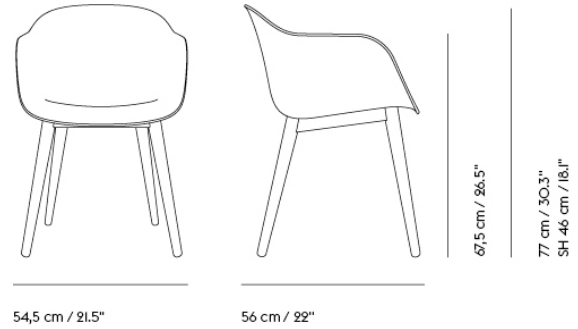

FIBER ARMCHAIR / WOOD BASE - FRONT UPHOLSTERY

Shipper Colli	1
Gross Weight (kg)	9
Net Weight (kg)	7
Base color options	Anthracite Black, Dusty Green, Grey, Oak or Stained Dark Brown
Shell Color Options	Black, Dusty Green, Grey, Natural White or Ochre
Warranty Period	10 years

Item No.	Color	Contract Price	Lead Time
Made-To-Order			
50585	Remix - Matching Shell/Base	SEK 5.546,10	4 weeks
50586	Remix - Ochre Shell/Base	SEK 5.546,10	4 weeks
57270	Remix - Shell/Stained Dark Brown Base	SEK 5.546,10	4 weeks
50587	Remix - White Shell/Base	SEK 5.546,10	4 weeks
50609	Canvas - Matching Shell/Base	SEK 6.359,70	4 weeks
50610	Canvas - Ochre Shell/Base	SEK 6.359,70	4 weeks
57278	Canvas - Shell/Stained Dark Brown Base	SEK 6.359,70	4 weeks
50611	Canvas - White Shell/Base	SEK 6.359,70	4 weeks
50606	Clara - Matching Shell/Base	SEK 6.359,70	4 weeks
50607	Clara - Ochre Shell/Base	SEK 6.359,70	4 weeks
57277	Clara - Shell/Stained Dark Brown Base	SEK 6.359,70	4 weeks
50608	Clara - White Shell/Base	SEK 6.359,70	4 weeks
59582	Fiord - Matching Shell/Base	SEK 6.359,70	4 weeks
59583	Fiord - Ochre Shell/Base	SEK 6.359,70	4 weeks
59639	Fiord - Shell/Stained Dark Brown Base	SEK 6.359,70	4 weeks
59584	Fiord - White Shell/Base	SEK 6.359,70	4 weeks
55100	Hero - Matching Shell/Base	SEK 6.359,70	4 weeks
55101	Hero - Ochre Shell/Base	SEK 6.359,70	4 weeks
57304	Hero - Shell/Stained Dark Brown Base	SEK 6.359,70	4 weeks
55102	Hero - White Shell/Base	SEK 6.359,70	4 weeks
19697	Re-wool - Matching Shell/Base	SEK 6.359,70	4 weeks