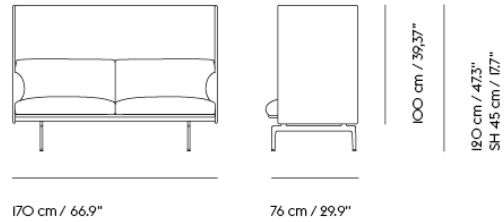

OUTLINE HIGHBACK SOFA 100 / 2-SEATER - BLACK BASE - SH: 45 CM / 17.7"

Shipper Colli	1
Gross Weight (kg)	85.84
Net Weight (kg)	71.6
Additional Information	Please note that the highback height for this product is 100 cm / 39.4"
Warranty Period	10 years

Item No.	Color	Contract Price	Lead Time
Made-To-Order			
69608	Remix - All Colors	SEK 35,255,70	6 weeks
69610	Canvas - All Colors	SEK 39,555,70	6 weeks
69609	Clara - All Colors	SEK 39,555,70	6 weeks
91400	Colline - All Colors	SEK 39,555,70	6 weeks
69602	Fiord - All Colors	SEK 39,555,70	6 weeks
69605	Steelcut - All Colors	SEK 39,555,70	6 weeks
69604	Steelcut Trio - All Colors	SEK 39,555,70	6 weeks
69606	Hallingdal - All Colors	SEK 43,860,00	6 weeks
69621	Balder - All Colors	SEK 45,145,70	6 weeks
85744	Beck - All Colors	SEK 45,145,70	8 weeks
68286	Clay - All Colors	SEK 45,145,70	6 weeks
69611	Divina - All Colors	SEK 45,145,70	6 weeks
69612	Divina MD - All Colors	SEK 45,145,70	6 weeks
69613	Divina Melange - All Colors	SEK 45,145,70	6 weeks
76262	Ecriture - All Colors	SEK 45,145,70	6 weeks
97574	Hearth - All Colors	SEK 45,145,70	8 weeks
91531	Planum - All Colors	SEK 45,145,70	6 weeks
69622	Twill Weave - All Colors	SEK 45,145,70	6 weeks
69620	Vidar - All Colors	SEK 45,145,70	6 weeks

Extras

83061	Leather care set for Refine Leather	SEK 172,00	-