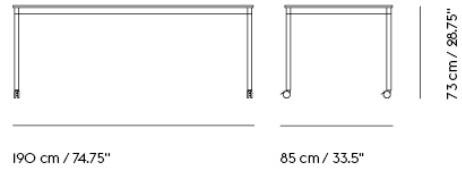

BASE TABLE / WITH CASTORS / 190 X 85 CM / 74.8 X 33.5"

Shipper Colli	2
Gross Weight (kg)	33.9
Net Weight (kg)	28.09
Base color options	Black or White
Warranty Period	10 years

Item No.	Color	Contract Price	Lead Time
Made-To-Order			
64448	Black Laminate/Plywood/Black	SEK 12.895,70	6 weeks
64568	Black Laminate/Plywood/White	SEK 12.895,70	6 weeks
64523	White Laminate/Plywood/Black	SEK 12.895,70	6 weeks
64643	White Laminate/Plywood/White	SEK 12.895,70	6 weeks
64478	Black Nanolaminate/Plywood/Black	SEK 18.055,70	6 weeks
64598	Black Nanolaminate/Plywood/White	SEK 18.055,70	6 weeks
64538	White Nanolaminate/Plywood/Black	SEK 18.055,70	6 weeks
64658	White Nanolaminate/Plywood/White	SEK 18.055,70	6 weeks
64493	Lacquered Oak Veneer/Plywood/Black	SEK 17.625,70	6 weeks
64613	Lacquered Oak Veneer/Plywood/White	SEK 17.625,70	6 weeks
64460	Black Linoleum/Plywood/Black	SEK 14.615,70	6 weeks
64592	Black Linoleum/Plywood/White	SEK 14.615,70	6 weeks