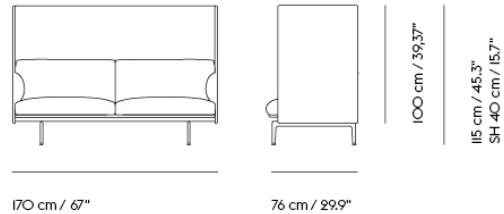

OUTLINE HIGHBACK SOFA 100 / 2-SEATER - POLISHED ALUMINUM BASE

Shipper Colli	I
Gross Weight (kg)	85.84
Net Weight (kg)	71.6
Additional Information	Please note that the highback height for this product is 100 cm / 39.4"
Warranty Period	10 years

Item No.	Color	Contract Price	Lead Time
Made-To-Order			
67858	Remix - All Colors	SEK 36.975,70	6 weeks
67860	Canvas - All Colors	SEK 41.275,70	6 weeks
67859	Clara - All Colors	SEK 41.275,70	6 weeks
91374	Colline - All Colors	SEK 41.275,70	6 weeks
67852	Fiord - All Colors	SEK 41.275,70	6 weeks
67855	Steelcut - All Colors	SEK 41.275,70	6 weeks
67854	Steelcut Trio - All Colors	SEK 41.275,70	6 weeks
67856	Hallingdal - All Colors	SEK 46.005,70	6 weeks
67871	Balder - All Colors	SEK 46.865,70	6 weeks
85720	Beck - All Colors	SEK 46.865,70	8 weeks
68293	Clay - All Colors	SEK 46.865,70	6 weeks
67861	Divina - All Colors	SEK 46.865,70	6 weeks
67862	Divina MD - All Colors	SEK 46.865,70	6 weeks
67863	Divina Melange - All Colors	SEK 46.865,70	6 weeks
76236	Ecriture - All Colors	SEK 46.865,70	6 weeks
97548	Hearth - All Colors	SEK 46.865,70	8 weeks
91505	Planum - All Colors	SEK 46.865,70	6 weeks
67872	Twill Weave - All Colors	SEK 46.865,70	6 weeks
67870	Vidar - All Colors	SEK 46.865,70	6 weeks

Extras

83061	Leather care set for Refine Leather	SEK 172,00	-