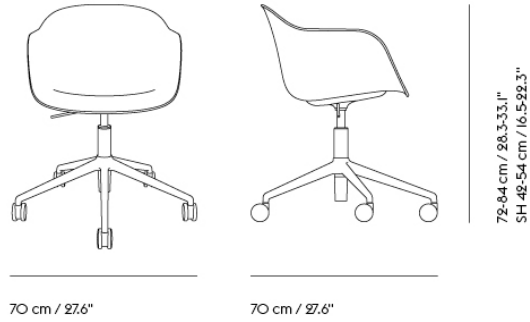

FIBER ARMCHAIR / SWIVEL BASE W. CASTORS & GAS LIFT - FRONT UPHOLSTERY

Shipper Colli	1
Gross Weight (kg)	12.6
Net Weight (kg)	7
Base color options	Anthracite Black, Grey and Polished Aluminum with Black castors. White with white castors.
Shell Color Options	Black, Grey, Natural White or Ochre
Warranty Period	10 years

Item No.	Color	Contract Price	Lead Time
Made-To-Order			
50835	Remix - Matching Shell/Base	SEK 6.922,10	4 weeks
50836	Remix - Ochre Shell/Base	SEK 6.922,10	4 weeks
50845	Canvas - Matching Shell/Base	SEK 7.735,70	4 weeks
50846	Canvas - Ochre Shell/Base	SEK 7.735,70	4 weeks
50843	Clara - Matching Shell/Base	SEK 7.735,70	4 weeks
50844	Clara - Ochre Shell/Base	SEK 7.735,70	4 weeks
59589	Fiord - Matching Shell/Base	SEK 7.735,70	4 weeks
59590	Fiord - Ochre Shell/Base	SEK 7.735,70	4 weeks
55112	Hero - Matching Shell/Base	SEK 7.735,70	4 weeks
55113	Hero - Ochre Shell/Base	SEK 7.735,70	4 weeks
19704	Re-wool - Matching Shell/Base	SEK 7.735,70	4 weeks
19705	Re-wool - Ochre Shell/Base	SEK 7.735,70	4 weeks
19592	Sabi - Matching Shell/Base	SEK 7.735,70	4 weeks
19593	Sabi - Ochre Shell/Base	SEK 7.735,70	4 weeks
50839	Steelcut - Matching Shell/Base	SEK 7.735,70	4 weeks
50840	Steelcut - Ochre Shell/Base	SEK 7.735,70	4 weeks
50841	Steelcut Trio - Matching Shell/Base	SEK 7.735,70	4 weeks
50842	Steelcut Trio - Ochre Shell/Base	SEK 7.735,70	4 weeks
50847	Hallingdal - Matching Shell/Base	SEK 8.423,70	4 weeks
50848	Hallingdal - Ochre Shell/Base	SEK 8.423,70	4 weeks
55229	Balder - Matching Shell/Base	SEK 8.556,10	4 weeks