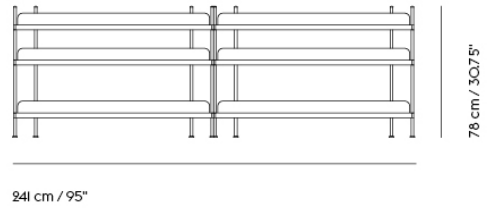

COMPILE SHELVING SYSTEM / CONFIGURATION 6

Shipper Colli 7
Gross Weight (kg) 66.81
Net Weight (kg) 54.21
Warranty Period 10 years

Item No.	Color	Contract Price	Lead Time
Ready-To-Ship			
50075	Black	SEK 16.335,70	-
50076	Grey	SEK 16.335,70	-
50077	White	SEK 16.335,70	-