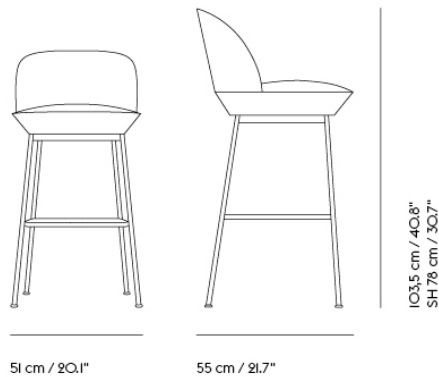

Shipper Colli	I
Gross Weight (kg)	11
Net Weight (kg)	8.2
Base color options	Chrome or Anthracite Black
Warranty Period	10 years

Item No.	Color	Contract Price	Lead Time
Made-To-Order			
14707	Clara - All Colors	SEK 7.305,70	4 weeks
30148	Colline - All Colors	SEK 7.305,70	4 weeks
14706	Fiord - All Colors	SEK 7.305,70	4 weeks
19509	Re-wool - All Colors	SEK 7.305,70	4 weeks
19489	Sabi - All Colors	SEK 7.305,70	4 weeks
14701	Steelcut - All Colors	SEK 7.305,70	4 weeks
14702	Steelcut Trio - All Colors	SEK 7.305,70	4 weeks
14703	Hallingdal - All Colors	SEK 7.993,70	4 weeks
14713	Still - All Colors	SEK 7.993,70	4 weeks
16685	Beck - All Colors	SEK 8.079,70	6 weeks
14636	Clay - All Colors	SEK 8.079,70	4 weeks
14704	Divina - All Colors	SEK 8.079,70	4 weeks
14709	Divina MD - All Colors	SEK 8.079,70	4 weeks
14710	Divina Melange - All Colors	SEK 8.079,70	4 weeks
59866	Ecriture - All Colors	SEK 8.079,70	4 weeks
16705	Hearth - All Colors	SEK 8.079,70	6 weeks
19529	Planum - All Colors	SEK 8.079,70	4 weeks
14719	Twill Weave - All Colors	SEK 8.079,70	4 weeks
14721	Vidar - All Colors	SEK 8.079,70	4 weeks

Extras