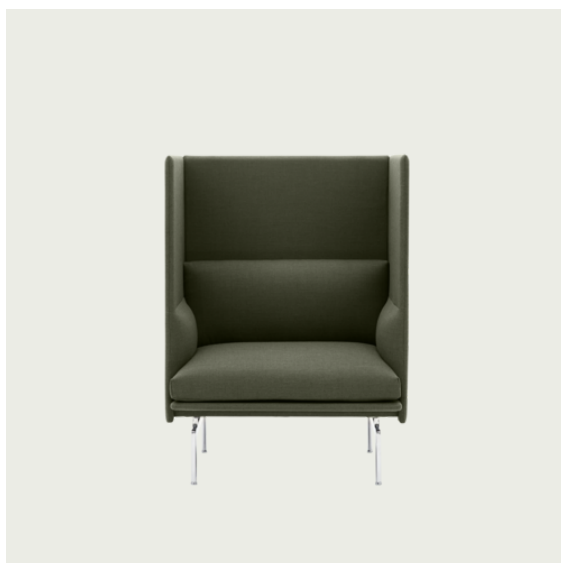

OUTLINE HIGHBACK SOFA 100 / 1-SEATER - POLISHED ALUMINUM BASE - SH: 45 CM / 17.7"

Shipper Colli	1
Gross Weight (kg)	63
Net Weight (kg)	54
Additional Information	Please note that the highback height for this product is 100 cm / 39.4"
Warranty Period	10 years

Item No.	Color	Contract Price	Lead Time
Made-To-Order			
73745	Remix - All Colors	SEK 27,945,70	6 weeks
73747	Canvas - All Colors	SEK 31,815,70	6 weeks
73746	Clara - All Colors	SEK 31,815,70	6 weeks
91434	Colline - All Colors	SEK 31,815,70	6 weeks
73739	Fiord - All Colors	SEK 31,815,70	6 weeks
73742	Steelcut - All Colors	SEK 31,815,70	6 weeks
73741	Steelcut Trio - All Colors	SEK 31,815,70	6 weeks
73743	Hallingdal - All Colors	SEK 34,395,70	6 weeks
73758	Balder - All Colors	SEK 36,115,70	6 weeks
85778	Beck - All Colors	SEK 36,115,70	8 weeks
68348	Clay - All Colors	SEK 36,115,70	6 weeks
73748	Divina - All Colors	SEK 36,115,70	6 weeks
73749	Divina MD - All Colors	SEK 36,115,70	6 weeks
73750	Divina Melange - All Colors	SEK 36,115,70	6 weeks
76296	Ecriture - All Colors	SEK 36,115,70	6 weeks
97608	Hearth - All Colors	SEK 36,115,70	8 weeks
91565	Planum - All Colors	SEK 36,115,70	6 weeks
73759	Twill Weave - All Colors	SEK 36,115,70	6 weeks
73757	Vidar - All Colors	SEK 36,115,70	6 weeks

Extras

83061	Leather care set for Refine Leather	SEK 172,00	-