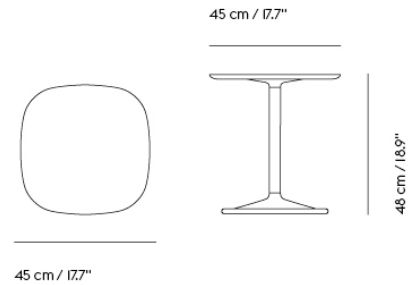

SOFT SIDE TABLE / 45 X 45 H: 48 CM / 17.7 X 17.7 H: 18.9"

Shipper Colli	2
Gross Weight (kg)	9.02
Net Weight (kg)	7.73
Warranty period	10 years

Item No.	Color	Contract Price	Lead Time
Ready-To-Ship			
13977	Orange Laminate/Orange ***	SEK 4.037,70	-
13979	Oiled Smoked Oak/Black ***	SEK 4.639,70	-