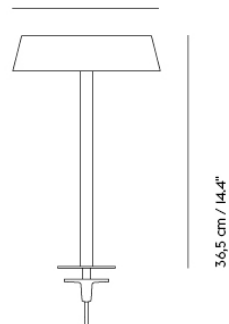

W 23,2 cm / 9.1"
D 10,7 cm / 4.2"