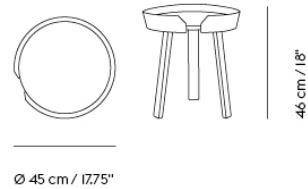

AROUND COFFEE TABLE / SMALL

Shipper Colli 1
Gross Weight (kg) 3.82
Net Weight (kg) 2.94
Warranty Period 5 years

Item No.	Color	Contract Price	Lead Time
Ready-To-Ship			
60012	Oak	SEK 3.826,10	-
60015	Anthracite	SEK 3.826,10	-
60011	Ash	SEK 3.826,10	-
60013	Black	SEK 3.826,10	-
60017	Dark Green	SEK 3.826,10	-
60016	Dusty Green	SEK 3.826,10	-
60014	Grey	SEK 3.826,10	-
60019	Light Blue	SEK 3.826,10	-
60020	Stained Dark Brown	SEK 3.826,10	-
60018	White	SEK 3.826,10	-
COM/COL & Specials			
60021	Special Color	SEK 4.037,70	>MOQ: 100 8 weeks