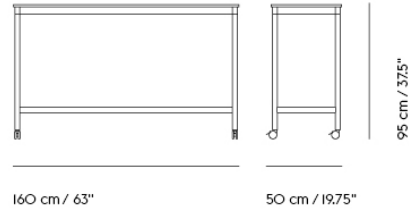

BASE HIGH TABLE / WITH CASTORS / 160 X 50 H: 95 CM / 63 X 19.7 H: 37.4"

Shipper Colli	2
Gross Weight (kg)	23
Net Weight (kg)	17.22
Base color options	Black or White
Warranty Period	10 years

Item No.	Color	Contract Price	Lead Time
Made-To-Order			
64309	Black Laminate/Plywood/Black	SEK 18.055,70	8 weeks
64373	Black Laminate/Plywood/White	SEK 18.055,70	8 weeks
64349	White Laminate/Plywood/Black	SEK 18.055,70	8 weeks
64412	White Laminate/Plywood/White	SEK 18.055,70	8 weeks
64325	Black Nanolaminat/Plywood/Black	SEK 21.495,70	8 weeks
64389	Black Nanolaminat/Plywood/White	SEK 21.495,70	8 weeks
64357	White Nanolaminat/Plywood/Black	SEK 21.495,70	8 weeks
64421	White Nanolaminat/Plywood/White	SEK 21.495,70	8 weeks
64333	Lacquered Oak Veneer/Plywood/Black	SEK 20.205,70	8 weeks
64397	Lacquered Oak Veneer/Plywood/White	SEK 20.205,70	8 weeks
64320	Black Linoleum/Plywood/Black	SEK 19.775,70	8 weeks
64384	Black Linoleum/Plywood/White	SEK 19.775,70	8 weeks