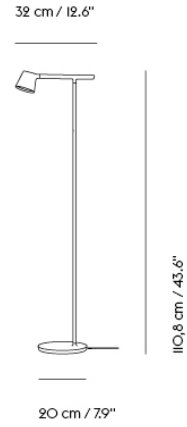

- Shipper Colli 1
- Gross Weight (kg) 5.6
- Net Weight (kg) 2.65
- Bulb included Yes. Integrated non-replaceable LED
- Warranty Period 5 years

Item No.	Color	Contract Price	Lead Time
Ready-To-Ship			
22317	Black	SEK 4.037,70	-
22316	Grey	SEK 4.037,70	-
22318	White	SEK 4.037,70	-