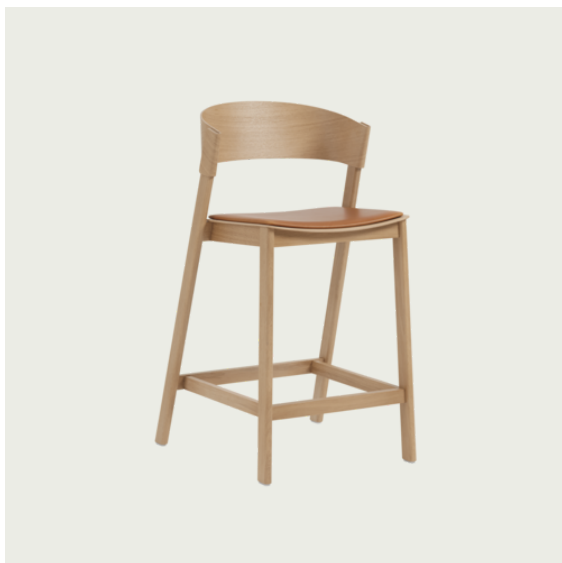

Shipper Colli	1
Gross Weight (kg)	8.75
Net Weight (kg)	5.85
Base color options	Black, Dark Beige, Green, Oak or Stained Dark Brown
Warranty Period	10 Years

Item No.	Color	Contract Price	Lead Time
Ready-To-Ship			
33202	Black	SEK 5.804,10	-
33207	Dark Beige	SEK 5.804,10	-
33204	Green	SEK 5.804,10	-
33206	Midnight Blue	SEK 5.804,10	-
33201	Oak	SEK 5.804,10	-
33205	Stained Dark Brown	SEK 5.804,10	-
Made-To-Order			
33221	Remix - All Colors	SEK 6.578,10	7 weeks
33229	Canvas - All Colors	SEK 7.047,70	7 weeks
33228	Clara - All Colors	SEK 7.047,70	7 weeks
33234	Colline - All Colors	SEK 7.047,70	7 weeks
33239	Fiord - All Colors	SEK 7.047,70	7 weeks
33236	Re-wool - All Colors	SEK 7.047,70	7 weeks
33233	Sabi - All Colors	SEK 7.047,70	7 weeks
33222	Steelcut - All Colors	SEK 7.047,70	7 weeks
33223	Steelcut Trio - All Colors	SEK 7.047,70	7 weeks
33224	Hallingdal - All Colors	SEK 7.180,10	7 weeks
33219	Beck - All Colors	SEK 7.305,70	9 weeks
33231	Clay - All Colors	SEK 7.305,70	7 weeks
33225	Divina - All Colors	SEK 7.305,70	7 weeks
33226	Divina MD - All Colors	SEK 7.305,70	7 weeks