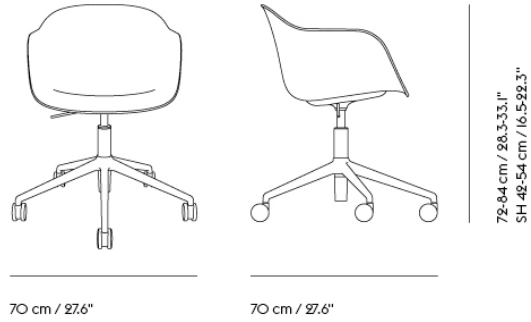

# FIBER ARMCHAIR / SWIVEL BASE W. CASTORS & GAS LIFT

Shipper Colli	1
Gross Weight (kg)	10.3
Net Weight (kg)	9.8
Base color options	Anthracite Black, Grey and Polished Aluminum with Black castors. White with white castors.
Warranty Period	10 years