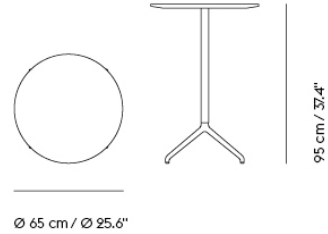

STILL CAFÉ TABLE / Ø 65 H: 95 CM / Ø 25.6 H: 37.4"

Shipper Colli	2
Gross Weight (kg)	15.1
Net Weight (kg)	10.648
Base color options	Black, White
Warranty Period	10 years

Item No.	Color	Contract Price	Lead Time
Ready-To-Ship			
65616	Black Nanolaminate/Anthracite Black	SEK 6.234,10	-
65615	Black Nanolaminate/White	SEK 6.234,10	-
65620	White Nanolaminate/Anthracite Black	SEK 6.234,10	-
65619	White Nanolaminate/White	SEK 6.234,10	-
Made-To-Order			
65576	Black Linoleum/Anthracite Black	SEK 6.234,10	6 weeks
65575	Black Linoleum/White	SEK 6.234,10	6 weeks