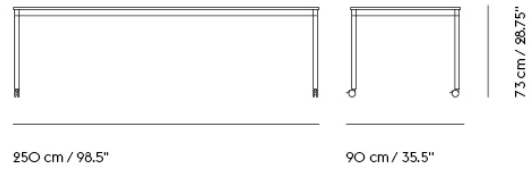

BASE TABLE / WITH CASTORS / 250 X 90 CM / 98.4 X 35.4"

Shipper Colli	2
Gross Weight (kg)	46.7
Net Weight (kg)	40.08
Base color options	Black or White
Warranty Period	10 years

Item No.	Color	Contract Price	Lead Time
Made-To-Order			
64450	Black Laminate/Plywood/Black	SEK 17.625,70	6 weeks
64570	Black Laminate/Plywood/White	SEK 17.625,70	6 weeks
64525	White Laminate/Plywood/Black	SEK 17.625,70	6 weeks
64645	White Laminate/Plywood/White	SEK 17.625,70	6 weeks
64480	Black Nanolaminate/Plywood/Black	SEK 22.785,70	6 weeks
64600	Black Nanolaminate/Plywood/White	SEK 22.785,70	6 weeks
64540	White Nanolaminate/Plywood/Black	SEK 22.785,70	6 weeks
64660	White Nanolaminate/Plywood/White	SEK 22.785,70	6 weeks
64495	Lacquered Oak Veneer/Plywood/Black	SEK 23.215,70	6 weeks
64615	Lacquered Oak Veneer/Plywood/White	SEK 23.215,70	6 weeks
64462	Black Linoleum/Plywood/Black	SEK 20.205,70	6 weeks
64582	Black Linoleum/Plywood/White	SEK 20.205,70	6 weeks