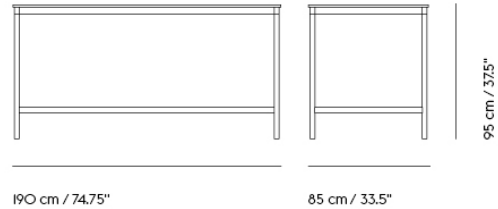

BASE HIGH TABLE / 190 X 85 H: 95 CM / 74.8 X 33.5 H: 37.4"

Shipper Colli	2
Gross Weight (kg)	46
Net Weight (kg)	39.25
Base color options	Black or White
Warranty Period	10 years

Item No.	Color	Contract Price	Lead Time
Ready-To-Ship			
62046	White Laminate/Plywood/Black	SEK 17.625,70	-
62045	White Laminate/Plywood/White	SEK 17.625,70	-
64775	Lacquered Oak Veneer/Plywood/Black	SEK 20.205,70	-
64774	Lacquered Oak Veneer/Plywood/White	SEK 20.205,70	-
62050	Black Linoleum/Plywood/Black	SEK 19.345,70	-
62049	Black Linoleum/Plywood/White	SEK 19.345,70	-
Made-To-Order			
62048	Black Laminate/Plywood/Black	SEK 17.625,70	8 weeks
62047	Black Laminate/Plywood/White	SEK 17.625,70	8 weeks
62056	Black Nanolaminat/Plywood/Black	SEK 21.495,70	8 weeks
62055	Black Nanolaminat/Plywood/White	SEK 21.495,70	8 weeks
62054	White Nanolaminat/Plywood/Black	SEK 21.495,70	8 weeks
62053	White Nanolaminat/Plywood/White	SEK 21.495,70	8 weeks
Extras			
70721	Adjustable Feet for Base Table - Set of 4		-