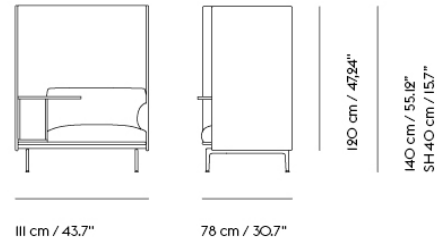

OUTLINE HIGHBACK WORK 120 / LEFT - POLISHED ALUMINUM BASE

Shipper Colli	1
Gross Weight (kg)	38
Net Weight (kg)	28
Please note	That this product features a table on the left-hand side when facing the product from the front.
Warranty Period	5 years

Item No.	Color	Contract Price	Lead Time
Made-To-Order			
75346	Remix - All Colors	SEK 41.705,70	6 weeks
75426	Canvas - All Colors	SEK 46.005,70	6 weeks
75386	Clara - All Colors	SEK 46.005,70	6 weeks
75760	Colline - All Colors	SEK 46.005,70	6 weeks
75106	Fiord - All Colors	SEK 46.005,70	6 weeks
75226	Steelcut - All Colors	SEK 46.005,70	6 weeks
75186	Steelcut Trio - All Colors	SEK 46.005,70	6 weeks
75266	Hallingdal - All Colors	SEK 47.725,70	6 weeks
75026	Balder - All Colors	SEK 48.585,70	6 weeks
85606	Beck - All Colors	SEK 48.585,70	8 weeks
75706	Clay - All Colors	SEK 48.585,70	6 weeks
75466	Divina - All Colors	SEK 48.585,70	6 weeks
75506	Divina MD - All Colors	SEK 48.585,70	6 weeks
75546	Divina Melange - All Colors	SEK 48.585,70	6 weeks
76114	Ecriture - All Colors	SEK 48.585,70	6 weeks
97622	Hearth - All Colors	SEK 48.585,70	8 weeks
75780	Planum - All Colors	SEK 48.585,70	6 weeks
75066	Twill Weave - All Colors	SEK 48.585,70	6 weeks
75666	Vidar - All Colors	SEK 48.585,70	6 weeks

Extras

83061	Leather care set for Refine Leather	SEK 172,00	-