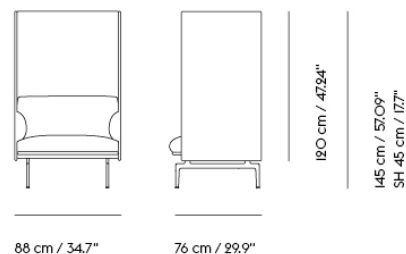

OUTLINE HIGHBACK SOFA 120 / 1-SEATER - POLISHED ALUMINUM BASE - SH: 45 CM / 17.7"

Shipper Colli	1
Gross Weight (kg)	35
Net Weight (kg)	25
Additional Information	Please note that the highback height for this product is 120 cm / 47.2"
Warranty Period	10 years

Item No.	Color	Contract Price	Lead Time
Made-To-Order			
75372	Remix - All Colors	SEK 28.375,70	6 weeks
75452	Canvas - All Colors	SEK 31.815,70	6 weeks
75412	Clara - All Colors	SEK 31.815,70	6 weeks
75773	Colline - All Colors	SEK 31.815,70	6 weeks
75132	Fiord - All Colors	SEK 31.815,70	6 weeks
75252	Steelcut - All Colors	SEK 31.815,70	6 weeks
75212	Steelcut Trio - All Colors	SEK 31.815,70	6 weeks
75292	Hallingdal - All Colors	SEK 33.535,70	6 weeks
75052	Balder - All Colors	SEK 34.395,70	6 weeks
85619	Beck - All Colors	SEK 34.395,70	8 weeks
75732	Clay - All Colors	SEK 34.395,70	6 weeks
75492	Divina - All Colors	SEK 34.395,70	6 weeks
75532	Divina MD - All Colors	SEK 34.395,70	6 weeks
75572	Divina Melange - All Colors	SEK 34.395,70	6 weeks
76127	Ecriture - All Colors	SEK 34.395,70	6 weeks
97648	Hearth - All Colors	SEK 34.395,70	8 weeks
75793	Planum - All Colors	SEK 34.395,70	6 weeks
75092	Twill Weave - All Colors	SEK 34.395,70	6 weeks
75692	Vidar - All Colors	SEK 34.395,70	6 weeks

Extras

83061	Leather care set for Refine Leather	SEK 172,00	-