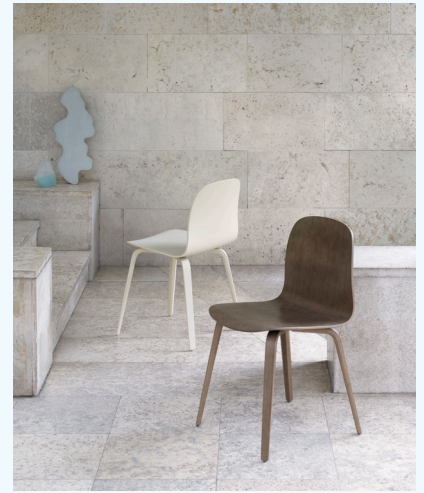

VISU CHAIR SERIES

"The idea for the Visu Chair Family was to create an elegantly simple interpretation of the archetypal plywood chair. I wanted for the design to have a subdued and timeless character that would add feelings of modern familiarity to any room together with a comfortable seat in form-pressed veneer. Designing the chair as a family that were all aesthetically linked yet could be used for different functions was a study in adapting a design to its surroundings and a process that lasted nearly two years. The Visu Chair Family is a new perspective on the traditional wooden chair, echoing the ideas of Scandinavian design together with a modern expression."

— Mika Tolvanen

Designed by	Mika Tolvanen
Environment	Indoor
Country of Production	Latvia
Assembly Required	No
Description	Bringing lightness into design, the Visu Series combines ergonomic and functional expressions with a quiet silhouette.
Material	Non-upholstered Oak version: Form-pressed veneer shell in water-based lacquer. Non-upholstered colored versions: Shell in form-pressed veneer shell in water-based lacquer. Upholstered version: Shell is made in form-pressed veneer with foam and fully upholstered with textile or leather. Wood Base is form-pressed in veneer with a water-based lacquer. Sled Base in powder coated steel. Swivel Base in die casted aluminum. Swivel foot is casted in one piece. Option of pre-mounted felt glides upon request for orders above 50 chairs.
Cleaning & Care	Clean on a regular basis using a damp and clean cloth. Remove stains using a mild mixture of water and detergent. Avoid contact with sharp objects as these can leave scratches in the wood and lacquer. For textile upholstery versions, please find specific cleaning instructions for your chosen textile at kvadrat.dk. For leather versions, clean leather with a dry cloth regularly. Treat the leather when needed using only special leather treatment products.
Made-To-Order	Visu Chair w. Tube Base and Visu Chair w. Sled Base including Linking Device is only available as made-to-order. The Linking Device can only be mounted by the supplier and therefore must be purchased as a spare part in combination with a chair.