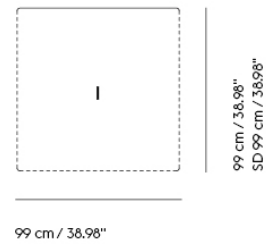

CONNECT SOFT MODULAR SOFA / OTTOMAN (I)

Shipper Colli	I
Gross Weight (kg)	35.29
Net Weight (kg)	25.69
Warranty Period	10 years

Item No.	Color	Contract Price	Lead Time
Ready-To-Ship			
94517-128	Re-wool I28	SEK 11.605,70	-
94625-12	Clay I2	SEK 13.325,70	-
Made-To-Order			
94526	Remix - All Colors	SEK 9.885,70	6 weeks
94571	Canvas - All Colors	SEK 11.605,70	6 weeks
94580	Clara - All Colors	SEK 11.605,70	6 weeks
94544	Fiord - All Colors	SEK 11.605,70	6 weeks
94517	Re-wool - All Colors	SEK 11.605,70	6 weeks
98830	Sabi - All Colors	SEK 11.605,70	6 weeks
94553	Steelcut - All Colors	SEK 11.605,70	6 weeks
94562	Steelcut Trio - All Colors	SEK 11.605,70	6 weeks
94589	Hallingdal - All Colors	SEK 12.465,70	6 weeks
94508	Balder - All Colors	SEK 13.325,70	6 weeks
99448	Beck - All Colors	SEK 13.325,70	8 weeks
94625	Clay - All Colors	SEK 13.325,70	6 weeks
94598	Divina - All Colors	SEK 13.325,70	6 weeks
94607	Divina MD - All Colors	SEK 13.325,70	6 weeks
94616	Divina Melange - All Colors	SEK 13.325,70	6 weeks
98850	Ecriture - All Colors	SEK 13.325,70	6 weeks
66708	Hearth - All Colors	SEK 13.325,70	8 weeks
76422	Planum - All Colors	SEK 13.325,70	6 weeks