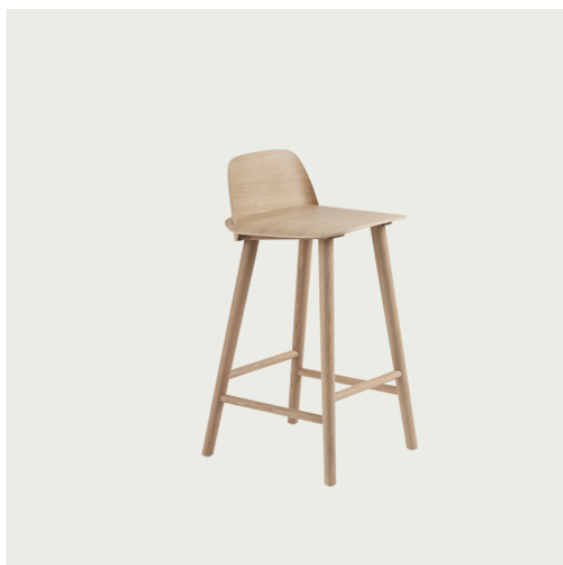

Shipper Colli 1
Gross Weight (kg) 5.6
Net Weight (kg) 4.3
Warranty Period 5 years

Item No.	Color	Contract Price	Lead Time
Ready-To-Ship			
32032	Black	SEK 4.295,70	-
32034	Green	SEK 4.295,70	-
32033	Grey	SEK 4.295,70	-
32036	Midnight Blue	SEK 4.295,70	-
32031	Oak	SEK 4.295,70	-
32037	Sand Yellow ***	SEK 4.295,70	-
32039	Stained Dark Brown	SEK 4.295,70	-
32035	Tan Rose	SEK 4.295,70	-
Made-To-Order			
32102	Black - With Steel Foot Protect	SEK 4.639,70	7 weeks
32104	Green - With Steel Foot Protect	SEK 4.639,70	7 weeks
32103	Grey - With Steel Foot Protect	SEK 4.639,70	7 weeks
32106	Midnight Blue - With Steel Foot Protect	SEK 4.639,70	7 weeks
32101	Oak - With Steel Foot Protect	SEK 4.639,70	7 weeks
32109	Stained Dark Brown - With Steel Foot Protect	SEK 4.639,70	7 weeks
32105	Tan Rose - With Steel Foot Protect	SEK 4.639,70	7 weeks
Extras			
80152	Felt glides for Nerd Series and Workshop Chair and Bench (4 pcs per pack) - Black	SEK 141,90	-
80153	Felt glides for Nerd Series and Workshop Chair and Bench (4 pcs per pack) - Grey	SEK 141,90	-