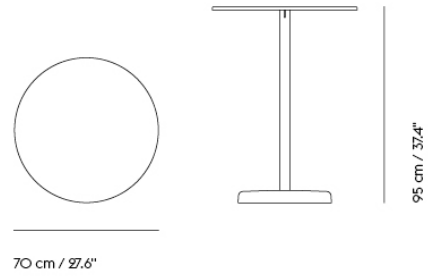

LINEAR STEEL CAFÉ TABLE / Ø 70 H: 95 CM / 27.6 H: 37.4"

Shipper Colli	3
Gross Weight (kg)	27.704
Net Weight (kg)	25
Warranty Period	10 years

Item No.	Color	Contract Price	Lead Time
Ready-To-Ship			
31062	Anthracite Black	SEK 6.234,10	-
31065	Burnt Orange	SEK 6.234,10	-
31064	Dark Green	SEK 6.234,10	-
31116	Grey	SEK 6.234,10	-
31118	Pale Blue	SEK 6.234,10	-