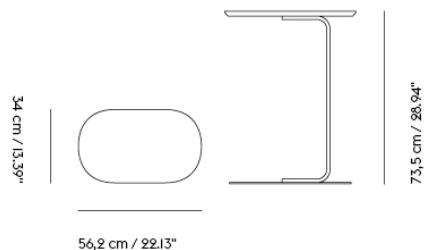

Shipper Colli	1
Gross Weight (kg)	15.65
Net Weight (kg)	14.2
Warranty Period	5 Years

Item No.	Color	Contract Price	Lead Time
Ready-To-Ship			
13987	Oak Laminate/Black	SEK 4.295,70	-
13988	Oak Laminate/Off-White	SEK 4.295,70	-
13891	Black	SEK 3.951,70	-
13892	Blue-Grey	SEK 3.951,70	-
13895	Dark Green	SEK 3.951,70	-
13890	Off-White	SEK 3.951,70	-
13896	Solid Oak/Off-White	SEK 4.295,70	-
13897	Solid Smoked Oak/Black	SEK 4.295,70	-