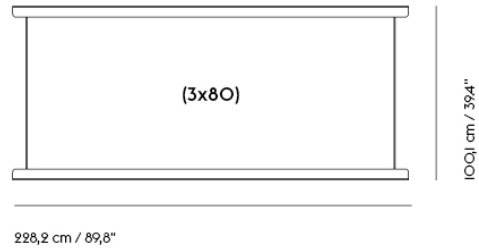

IN SITU MODULAR SOFA / FRAME SECTION (3 X 80)

Shipper Colli 1
Gross Weight (kg) 29.9
Net Weight (kg) 24.92
Warranty Period 10 years

Item No.	Color	Contract Price	Lead Time
Ready-To-Ship			
41560	Black - 3 x 80	SEK 5.546,10	-