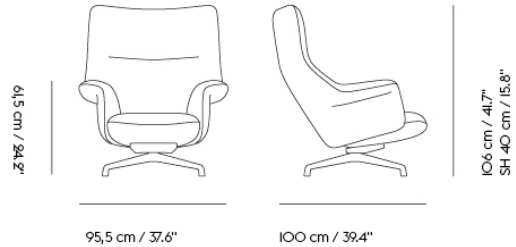

DOZE LOUNGE CHAIR HIGH BACK SWIVEL BASE

Shipper Colli	1
Gross Weight (kg)	45
Net Weight (kg)	40
Base color options	Anthracite Black, Grey or Polished Aluminum
Warranty Period	10 years

Item No.	Color	Contract Price	Lead Time
Made-To-Order			
10831	Clara - All Colors	SEK 23.215,70	4 weeks
10878	Colline - All Colors	SEK 23.215,70	4 weeks
10830	Fiord - All Colors	SEK 23.215,70	4 weeks
10872	Re-wool - All Colors	SEK 23.215,70	4 weeks
10874	Sabi - All Colors	SEK 23.215,70	4 weeks
10828	Steelcut - All Colors	SEK 23.215,70	4 weeks
10829	Steelcut Trio - All Colors	SEK 23.215,70	4 weeks
10833	Hallingdal - All Colors	SEK 24.505,70	4 weeks
10838	Still - All Colors	SEK 24.505,70	4 weeks
10840	Balder - All Colors	SEK 26.225,70	4 weeks
16623	Beck - All Colors	SEK 26.225,70	6 weeks
10870	Clay - All Colors	SEK 26.225,70	4 weeks
10834	Divina - All Colors	SEK 26.225,70	4 weeks
10835	Divina MD - All Colors	SEK 26.225,70	4 weeks
10836	Divina Melange - All Colors	SEK 26.225,70	4 weeks
10933	Ecriture - All Colors	SEK 26.225,70	4 weeks
16631	Hearth - All Colors	SEK 26.225,70	6 weeks
10876	Planum - All Colors	SEK 26.225,70	4 weeks
10837	Twill Weave - All Colors	SEK 26.225,70	4 weeks
10839	Vidar - All Colors	SEK 26.225,70	4 weeks

Extras

VARIANTS MARKED WITH *** WILL BE MADE-TO-ORDER OR DISCONTINUED
WHEN OUT OF STOCK
FOR MORE INFORMATION VISIT MUUTO.COM

MUUTO