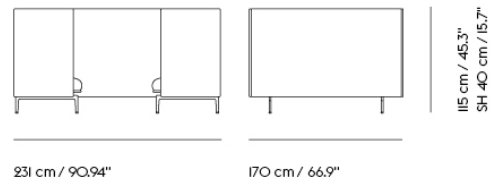

OUTLINE HIGHBACK CABIN 100 / 2-SEATER - BLACK BASE

631

Shipper Colli	3
Gross Weight (kg)	111
Net Weight (kg)	81
Warranty Period	10 years

Item No.	Color	Contract Price	Lead Time
Made-To-Order			
80868	Remix - All Colors	SEK 70.515,70	6 weeks
80940	Canvas - All Colors	SEK 81.695,70	6 weeks
80904	Clara - All Colors	SEK 81.695,70	6 weeks
81246	Colline - All Colors	SEK 81.695,70	6 weeks
80652	Fiord - All Colors	SEK 81.695,70	6 weeks
80760	Steelcut - All Colors	SEK 81.695,70	6 weeks
80724	Steelcut Trio - All Colors	SEK 81.695,70	6 weeks
80796	Hallingdal - All Colors	SEK 87.285,70	6 weeks
80580	Balder - All Colors	SEK 88.575,70	6 weeks
85658	Beck - All Colors	SEK 88.575,70	8 weeks
81192	Clay - All Colors	SEK 88.575,70	6 weeks
80976	Divina - All Colors	SEK 88.575,70	6 weeks
81012	Divina MD - All Colors	SEK 88.575,70	6 weeks
81048	Divina Melange - All Colors	SEK 88.575,70	6 weeks
76166	Ecriture - All Colors	SEK 88.575,70	6 weeks
97650	Hearth - All Colors	SEK 88.575,70	8 weeks
81264	Planum - All Colors	SEK 88.575,70	6 weeks
80616	Twill Weave - All Colors	SEK 88.575,70	6 weeks
81156	Vidar - All Colors	SEK 88.575,70	6 weeks
Extras			
83061	Leather care set for Refine Leather	SEK 172,00	-