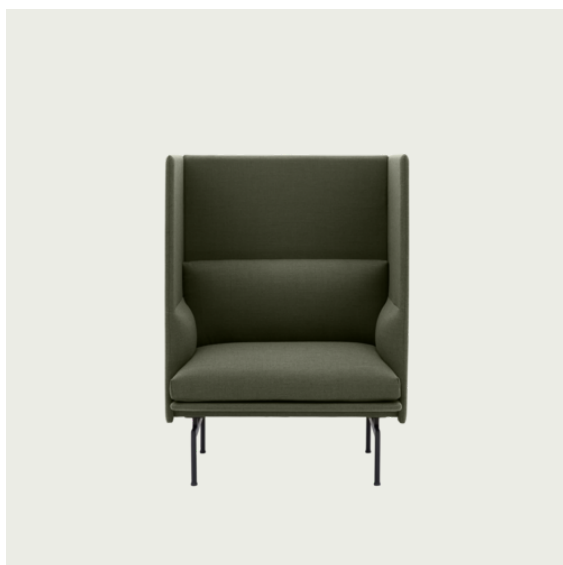

OUTLINE HIGHBACK SOFA 100 / 1-SEATER - BLACK BASE - SH: 45 CM / 17.7"

Shipper Colli	1
Gross Weight (kg)	63
Net Weight (kg)	54
Additional Information	Please note that the highback height for this product is 100 cm / 39.4"
Warranty Period	10 years

Item No.	Color	Contract Price	Lead Time
Made-To-Order			
73701	Remix - All Colors	SEK 26.225,70	6 weeks
73703	Canvas - All Colors	SEK 30.095,70	6 weeks
73702	Clara - All Colors	SEK 30.095,70	6 weeks
91432	Colline - All Colors	SEK 30.095,70	6 weeks
73695	Fiord - All Colors	SEK 30.095,70	6 weeks
73698	Steelcut - All Colors	SEK 30.095,70	6 weeks
73697	Steelcut Trio - All Colors	SEK 30.095,70	6 weeks
73699	Hallingdal - All Colors	SEK 32.675,70	6 weeks
73714	Balder - All Colors	SEK 34.395,70	6 weeks
85776	Beck - All Colors	SEK 34.395,70	8 weeks
68350	Clay - All Colors	SEK 34.395,70	6 weeks
73704	Divina - All Colors	SEK 34.395,70	6 weeks
73705	Divina MD - All Colors	SEK 34.395,70	6 weeks
73706	Divina Melange - All Colors	SEK 34.395,70	6 weeks
76294	Ecriture - All Colors	SEK 34.395,70	6 weeks
97606	Hearth - All Colors	SEK 34.395,70	8 weeks
91563	Planum - All Colors	SEK 34.395,70	6 weeks
73715	Twill Weave - All Colors	SEK 34.395,70	6 weeks
73713	Vidar - All Colors	SEK 34.395,70	6 weeks

Extras

83061	Leather care set for Refine Leather	SEK 172,00	-