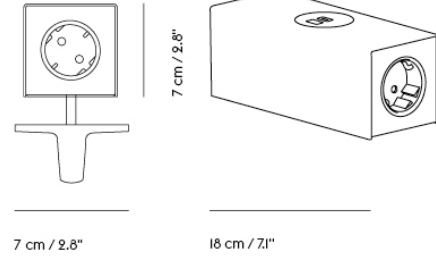

# LINEAR PENDANT LAMP / 87,2 CM / 34.3"

423

W 87,2 cm / 34,3"  
D 10,7 cm / 4,2"

Shipper Colli	1
Gross Weight (kg)	3.485
Net Weight (kg)	2.2
Bulb included	Yes. Integrated LED.
Warranty Period	5 years

Item No.	Color	Contract Price	Lead Time
<b>Ready-To-Ship</b>			
22516	Black	SEK 5.546,10	-
22517	Grey	SEK 5.546,10	-