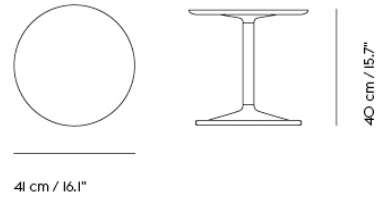

**SOFT SIDE TABLE / Ø 41 H: 40 CM / Ø 16.1"
H: 15.7"**

Shipper Colli	2
Gross Weight (kg)	8.873
Net Weight (kg)	7.158
Warranty period	10 years

Item No.	Color	Contract Price	Lead Time
Ready-To-Ship			
10786	Beige Green Laminate/Beige Green	SEK 3.482,10	-
13940	Dusty Green Laminate/Dusty Green ***	SEK 3.482,10	-
13941	Orange Laminate/Orange	SEK 3.482,10	-
13938	Black Nanolaminate/Black	SEK 3.482,10	-
10782	Grey Linoleum/Grey	SEK 3.482,10	-
10776	Solid Oak/Grey	SEK 4.037,70	-
13943	Solid Smoked Oak/Black	SEK 4.037,70	-