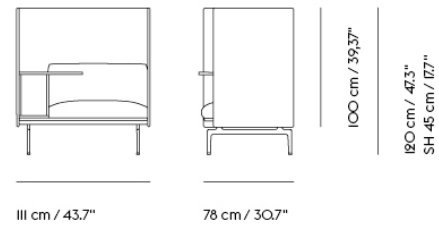

OUTLINE HIGHBACK WORK 100 / LEFT - BLACK BASE - SH: 45 CM / 17.7"

Shipper Colli	1
Gross Weight (kg)	83
Net Weight (kg)	74
Please note	That this product features a table on the left-hand side when facing the product from the front.
Warranty Period	5 years

Item No.	Color	Contract Price	Lead Time
Made-To-Order			
73227	Remix - All Colors	SEK 38.265,70	6 weeks
73231	Canvas - All Colors	SEK 42.135,70	6 weeks
73229	Clara - All Colors	SEK 42.135,70	6 weeks
91412	Colline - All Colors	SEK 42.135,70	6 weeks
73215	Fiord - All Colors	SEK 42.135,70	6 weeks
73221	Steelcut - All Colors	SEK 42.135,70	6 weeks
73219	Steelcut Trio - All Colors	SEK 42.135,70	6 weeks
73223	Hallingdal - All Colors	SEK 45.145,70	6 weeks
73253	Balder - All Colors	SEK 46.435,70	6 weeks
85756	Beck - All Colors	SEK 46.435,70	8 weeks
68356	Clay - All Colors	SEK 46.435,70	6 weeks
73233	Divina - All Colors	SEK 46.435,70	6 weeks
73235	Divina MD - All Colors	SEK 46.435,70	6 weeks
73237	Divina Melange - All Colors	SEK 46.435,70	6 weeks
76274	Ecriture - All Colors	SEK 46.435,70	6 weeks
97586	Hearth - All Colors	SEK 46.435,70	8 weeks
91543	Planum - All Colors	SEK 46.435,70	6 weeks
73255	Twill Weave - All Colors	SEK 46.435,70	6 weeks
73251	Vidar - All Colors	SEK 46.435,70	6 weeks

Extras

83061	Leather care set for Refine Leather	SEK 172,00	-