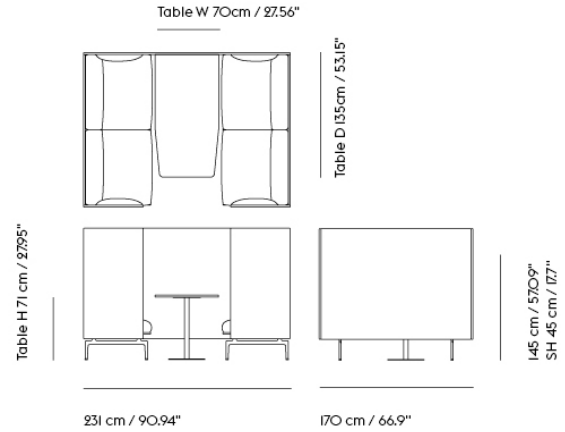

OUTLINE HIGHBACK CABIN W. TABLE 120 / 2-SEATER - BLACK BASE - SH: 45 CM / 17.7"

Shipper Colli	5
Gross Weight (kg)	159.5
Net Weight (kg)	114
Warranty Period	10 years

Item No.	Color	Contract Price	Lead Time
Made-To-Order			
80887	Remix - All Colors	SEK 88.575,70	6 weeks
80959	Canvas - All Colors	SEK 100.615,70	6 weeks
80923	Clara - All Colors	SEK 100.615,70	6 weeks
81257	Colline - All Colors	SEK 100.615,70	6 weeks
80671	Fiord - All Colors	SEK 100.615,70	6 weeks
80779	Steelcut - All Colors	SEK 100.615,70	6 weeks
80743	Steelcut Trio - All Colors	SEK 100.615,70	6 weeks
80815	Hallingdal - All Colors	SEK 106.205,70	6 weeks
80599	Balder - All Colors	SEK 108.785,70	6 weeks
85669	Beck - All Colors	SEK 108.785,70	8 weeks
81211	Clay - All Colors	SEK 108.785,70	6 weeks
80995	Divina - All Colors	SEK 108.785,70	6 weeks
81031	Divina MD - All Colors	SEK 108.785,70	6 weeks
81067	Divina Melange - All Colors	SEK 108.785,70	6 weeks
76177	Ecriture - All Colors	SEK 108.785,70	6 weeks
97669	Hearth - All Colors	SEK 108.785,70	8 weeks
81275	Planum - All Colors	SEK 108.785,70	6 weeks
80635	Twill Weave - All Colors	SEK 108.785,70	6 weeks
81175	Vidar - All Colors	SEK 108.785,70	6 weeks
Extras			
83061	Leather care set for Refine Leather	SEK 172,00	-