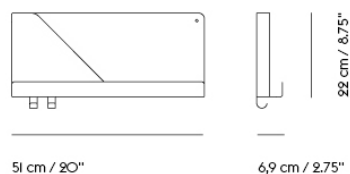

FOLDED SHELVES / 51 X 22 CM / 20 X 8.75"

Shipper Colli	1
Gross Weight (kg)	2.9
Net Weight (kg)	2.35
Warranty Period	5 years

Item No.	Color	Contract Price	Lead Time
Ready-To-Ship			
24022	Black	SEK 902,10	-
24038	Blue-Grey	SEK 902,10	-
24034	Burnt Orange	SEK 902,10	-
24062	Deep Red	SEK 902,10	-
24026	Grey	SEK 902,10	-
24030	Olive	SEK 902,10	-