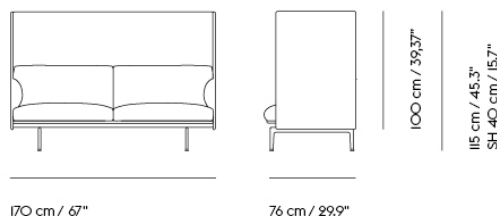

OUTLINE HIGHBACK SOFA 100 / 2-SEATER - BLACK BASE

Shipper Colli	1
Gross Weight (kg)	85.84
Net Weight (kg)	71.6
Additional Information	Please note that the highback height for this product is 100 cm / 39.4"
Warranty Period	10 years

Item No.	Color	Contract Price	Lead Time
Made-To-Order			
28408	Remix - All Colors	SEK 35,255,70	6 weeks
28410	Canvas - All Colors	SEK 39,555,70	6 weeks
28409	Clara - All Colors	SEK 39,555,70	6 weeks
91342	Colline - All Colors	SEK 39,555,70	6 weeks
28402	Fiord - All Colors	SEK 39,555,70	6 weeks
28405	Steelcut - All Colors	SEK 39,555,70	6 weeks
28404	Steelcut Trio - All Colors	SEK 39,555,70	6 weeks
28406	Hallingdal - All Colors	SEK 43,860,00	6 weeks
28421	Balder - All Colors	SEK 45,145,70	6 weeks
85688	Beck - All Colors	SEK 45,145,70	8 weeks
68285	Clay - All Colors	SEK 45,145,70	6 weeks
28411	Divina - All Colors	SEK 45,145,70	6 weeks
28412	Divina MD - All Colors	SEK 45,145,70	6 weeks
28413	Divina Melange - All Colors	SEK 45,145,70	6 weeks
76204	Ecriture - All Colors	SEK 45,145,70	6 weeks
97520	Hearth - All Colors	SEK 45,145,70	8 weeks
91473	Planum - All Colors	SEK 45,145,70	6 weeks
28422	Twill Weave - All Colors	SEK 45,145,70	6 weeks
28420	Vidar - All Colors	SEK 45,145,70	6 weeks

Extras

83061	Leather care set for Refine Leather	SEK 172,00	-