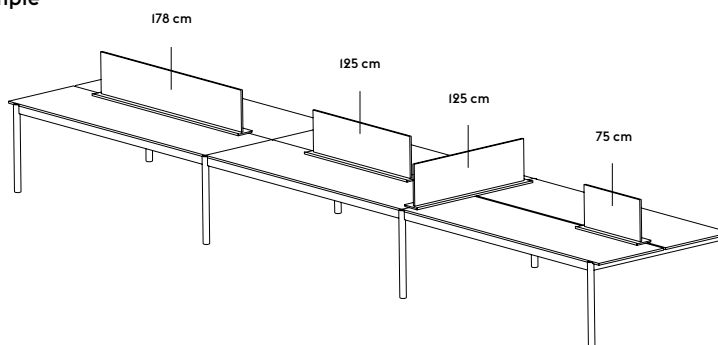

STEP 2. ACCESSORIES

Trays

Add your desired number of Linear System Trays.

Note
Trays must be mounted at least 5 cm / 2" from the table edge.

Linear System Tray — Ø24 cm / 9.5"

Height — 15,6 cm / 6.2"
Diameter — 24 cm / 9.5"

Linear System Tray — Ø36 cm / 14.2"

Height — 9,6 cm / 3.8"
Diameter — 36 cm / 14.2"

Linear System Tray — 170 cm / 66.9"

Height — 15 cm / 5.9"
Width — 21 cm / 8.3"
Length — 170 cm / 66.9"

Screens

Add your desired number of Linear System Screens.

Note
We recommend that screens are mounted to the table. They must be placed at least 5 cm / 2" from the table edge.

Linear System Screen — 75 cm / 29.5"

Height — 35 cm / 13.8"
Width — 15 cm / 5.9"
Length — 75 cm / 29.5"

Linear System Screen — 125 cm / 49.2"

Height — 35 cm / 13.8"
Width — 15 cm / 5.9"
Length — 125 cm / 49.2"

Linear System Screen — 178 cm / 70.1"

Height — 35 cm / 13.8"
Width — 15 cm / 5.9"
Length — 178 cm / 70.1"

Note
Please note that only the Linear System Screen 125 cm / 49.2" can be mounted across the table.

Example

OPTION B

1. TABLES / 2. ACCESSORIES / 3. LIGHTING / 4. TABLE POWER OUTLET / 5. INTEGRATED POWER / 6. CABLE TRAY