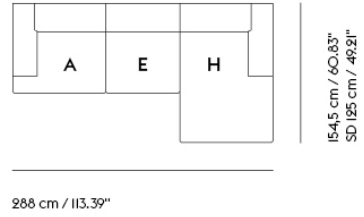

CONNECT SOFT MODULAR SOFA / 3-SEATER - CONFIGURATION 2

Shipper Colli 3
Gross Weight (kg) 159.2
Net Weight (kg) 122.8
Warranty Period 10 years

Item No.	Color	Contract Price	Lead Time
Made-To-Order			
96020	Re-wool 128	SEK 53,315,70	6 weeks
96021	Clay 12	SEK 58,475,70	6 weeks
Extras			
83061	Leather care set for Refine Leather	SEK 172,00	-