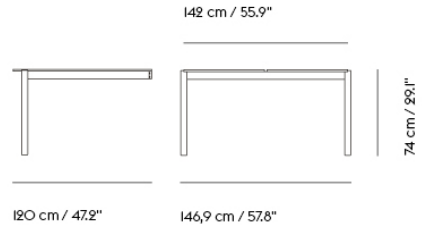

**LINEAR SYSTEM END MODULE / 142 X 120
CM / 55.9 X 47.2"**

Shipper Colli 2
Gross Weight (kg) 39.13
Net Weight (kg) 32.485
Warranty Period 5 years

Item No.	Color	Contract Price	Lead Time
Ready-To-Ship			
59981	White Laminate/White ABS/Oak ***	SEK 11.605,70	-
50219	Black Nanolaminate/Black ABS/Black	SEK 15.045,70	-
59985	Black Nanolaminate/Black ABS/Oak	SEK 15.045,70	-
59980	Oak Veneer/Oak	SEK 11.605,70	-
50228	Black Lacquered Ash Veneer/Black	SEK 11.605,70	-