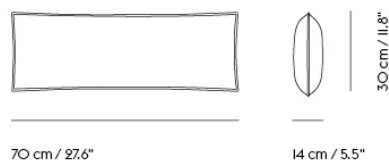

IN SITU MODULAR SOFA / CUSHION — 70 X 30 CM / 27.6 X 11.8"

Shipper Colli	1
Gross Weight (kg)	1.2
Net Weight (kg)	0.8
Warranty Period	10 years

Item No.	Color	Contract Price	Lead Time
Ready-To-Ship			
41300-12	Clay 12	SEK 1.629,70	-
98871-240	Ecriture 240	SEK 1.629,70	-
Made-To-Order			
99042	Remix - All Colors	SEK 1.074,10	6 weeks
95559	Colline - All Colors	SEK 1.285,70	6 weeks
41302	Fiord - All Colors	SEK 1.285,70	6 weeks
95509	Re-wool - All Colors	SEK 1.285,70	6 weeks
98809	Sabi - All Colors	SEK 1.285,70	6 weeks
41303	Hallingdal - All Colors	SEK 1.504,10	6 weeks
99305	Beck - All Colors	SEK 1.629,70	8 weeks
41300	Clay - All Colors	SEK 1.629,70	6 weeks
41304	Divina - All Colors	SEK 1.629,70	6 weeks
41305	Divina MD - All Colors	SEK 1.629,70	6 weeks
41306	Divina Melange - All Colors	SEK 1.629,70	6 weeks
98871	Ecriture - All Colors	SEK 1.629,70	6 weeks
99239	Hearth - All Colors	SEK 1.629,70	8 weeks
76412	Planum - All Colors	SEK 1.629,70	6 weeks
95609	Twill Weave - All Colors	SEK 1.629,70	6 weeks
41307	Vidar - All Colors	SEK 1.629,70	6 weeks

Extras