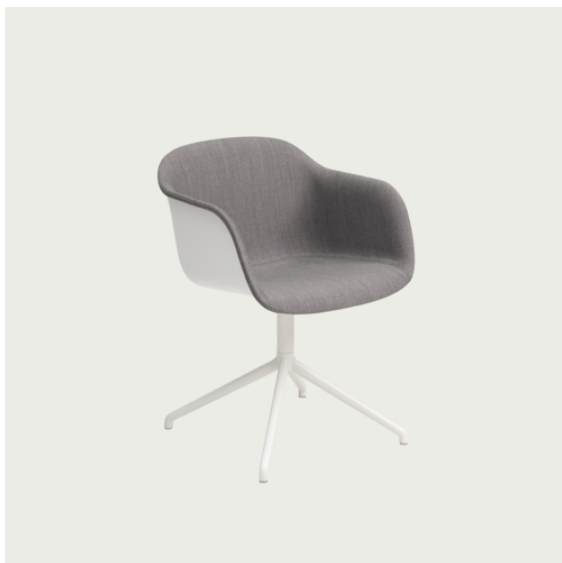

FIBER ARMCHAIR / SWIVEL BASE - FRONT UPHOLSTERY

Shipper Colli	1
Gross Weight (kg)	11.9
Net Weight (kg)	7
Base color options	Anthracite Black, White, Grey, Dusty Green or Polished Aluminum.
Shell Color Options	Black, Dusty Green, Grey, Natural White or Ochre
Warranty Period	10 years

Item No.	Color	Contract Price	Lead Time
Made-To-Order			
29276	Remix - Matching Shell/Base	SEK 5.890,10	4 weeks
29277	Remix - Ochre Shell/Base	SEK 5.890,10	4 weeks
29292	Canvas - Matching Shell/Base	SEK 6.703,70	4 weeks
29293	Canvas - Ochre Shell/Base	SEK 6.703,70	4 weeks
29290	Clara - Matching Shell/Base	SEK 6.703,70	4 weeks
29291	Clara - Ochre Shell/Base	SEK 6.703,70	4 weeks
59578	Fiord - Matching Shell/Base	SEK 6.703,70	4 weeks
59579	Fiord - Ochre Shell/Base	SEK 6.703,70	4 weeks
55073	Hero - Matching Shell/Base	SEK 6.703,70	4 weeks
55074	Hero - Ochre Shell/Base	SEK 6.703,70	4 weeks
19693	Re-wool - Matching Shell/Base	SEK 6.703,70	4 weeks
19694	Re-wool - Ochre Shell/Base	SEK 6.703,70	4 weeks
19581	Sabi - Matching Shell/Base	SEK 6.703,70	4 weeks
19582	Sabi - Ochre Shell/Base	SEK 6.703,70	4 weeks
29278	Steelcut - Matching Shell/Base	SEK 6.703,70	4 weeks
29279	Steelcut - Ochre Shell/Base	SEK 6.703,70	4 weeks
29280	Steelcut Trio - Matching Shell/Base	SEK 6.703,70	4 weeks
29281	Steelcut Trio - Ochre Shell/Base	SEK 6.703,70	4 weeks
29282	Hallingdal - Matching Shell/Base	SEK 7.391,70	4 weeks
29283	Hallingdal - Ochre Shell/Base	SEK 7.391,70	4 weeks
55190	Balder - Matching Shell/Base	SEK 7.524,10	4 weeks