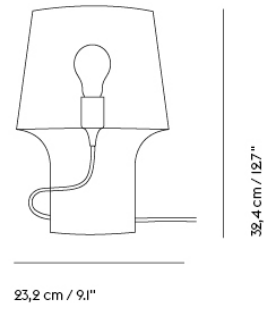

Shipper Colli 1
Gross Weight (kg) 4.3
Net Weight (kg) 3.4
Bulb included No
Warranty Period 5 years

Item No.	Color	Contract Price	Lead Time
Ready-To-Ship			
01033	Grey	SEK 2.317,70	-
Extras			
01040	LED Bulb	SEK 231,30	-