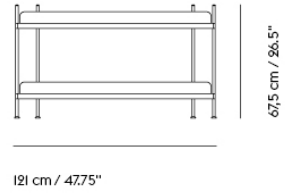

COMPILE SHELVING SYSTEM / CONFIGURATION I

Shipper Colli 3
Gross Weight (kg) 22.74
Net Weight (kg) 18.27
Warranty Period 10 years

Item No.	Color	Contract Price	Lead Time
Ready-To-Ship			
50051	Black	SEK 5.546,10	-
50052	Grey	SEK 5.546,10	-
50053	White	SEK 5.546,10	-