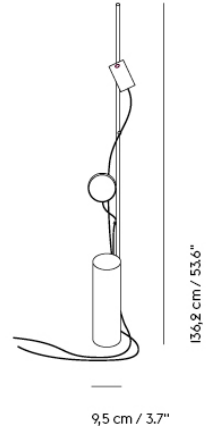

Shipper Colli 1
Gross Weight (kg) 12.5
Net Weight (kg) 10.2
Bulb included Yes. Integrated non-replaceable LED
Warranty Period 5 years

Item No.	Color	Contract Price	Lead Time
Ready-To-Ship			
22600	Black	SEK 6.015,70	-
Extras			
22554	Brown Green - Extra Cable Drops		-
22617	Extra Lighting Unit - Brown Green		-
22386	Extra Cable Drops - Black	SEK 270,90	-
22602	Extra Lighting Unit - Black	SEK 2.192,10	-