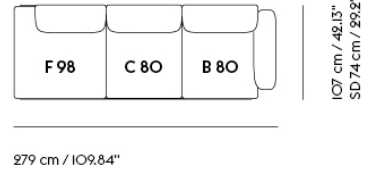

**IN SITU MODULAR SOFA / 3-SEATER -
CONFIGURATION 2**

Shipper Colli 4
Gross Weight (kg) 134.3
Net Weight (kg) 106.7
Warranty Period 10 years

Item No.	Color	Contract Price	Lead Time
Ready-To-Ship			
41908	Frame and Module - Clay 12/Black	SEK 46,865,70	-
99819	Frame and Module - Ecriture 240/Black	SEK 46,865,70	-
Extras			
83061	Leather care set for Refine Leather	SEK 172,00	-