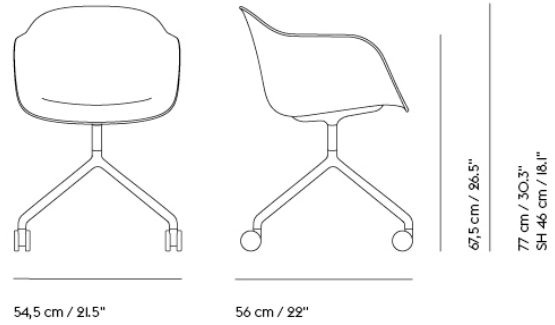

# FIBER ARMCHAIR / SWIVEL BASE W. CASTORS

<b>Shipper Colli</b>	1
<b>Gross Weight (kg)</b>	10,3
<b>Net Weight (kg)</b>	9,8
<b>Base color options</b>	Anthracite Black, Dusty Green, Grey or Polished Aluminum with black castors. White with white castors.
<b>Warranty Period</b>	10 years