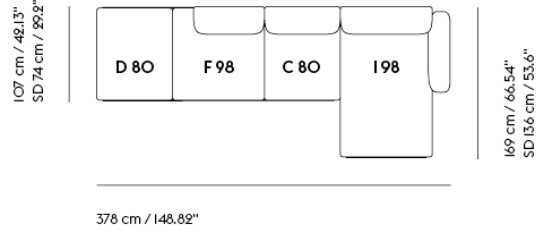

IN SITU MODULAR SOFA / 4-SEATER - CONFIGURATION 4

Shipper Colli 7
Gross Weight (kg) 186.8
Net Weight (kg) 147.55
Warranty Period 10 years

Item No.	Color	Contract Price	Lead Time
Ready-To-Ship			
41919	Frame and Module - Clay 12/Black	SEK 61.915,70	-
99830	Frame and Module - Ecriture 240/Black	SEK 61.915,70	-
Extras			
83061	Leather care set for Refine Leather	SEK 172,00	-