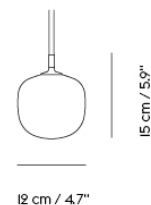

Shipper Colli	1
Gross Weight (kg)	2.1
Net Weight (kg)	0.8
Bulb included	Yes
Warranty Period	5 years

Item No.	Color	Contract Price	Lead Time
Ready-To-Ship			
22414	Black	SEK 1.973,70	-
22240	Deep Red	SEK 1.973,70	-
22418	Grey	SEK 1.973,70	-
22422	Orange	SEK 1.973,70	-
22410	White	SEK 1.973,70	-
Extras			
22540	Rime Cord for Ø12+Ø18+Ø25 - Grey (per linear meter)	SEK 34,00	-
22541	Rime Cord Ø12+Ø18+Ø25 cm - Orange (per linear meter)	SEK 34,00	-
15804	Fluid / Rime Ø12+Ø18+Ø25 Cord - White (per linear meter)	SEK 59,30	-
15801	Grain / Rime Ø12+Ø18+Ø25 Cord - Black (per linear meter)	SEK 59,30	-
15800	Rime Cord for Ø12+Ø18+Ø25 - Deep Red (per linear meter)	SEK 59,30	-