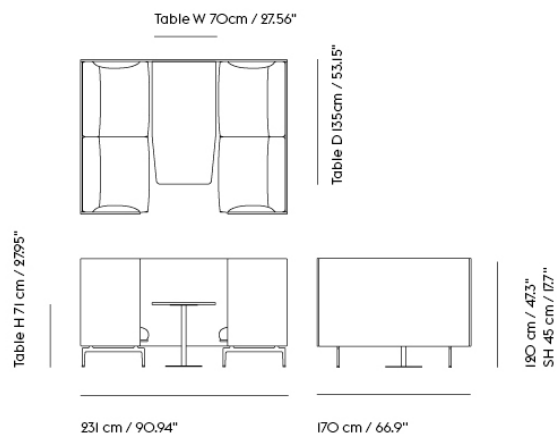

OUTLINE HIGHBACK CABIN W. TABLE 100 / 2-SEATER - BLACK BASE - SH: 45 CM / 17.7"

Shipper Colli	5
Gross Weight (kg)	140.5
Net Weight (kg)	104.5
Warranty Period	10 years

Item No.	Color	Contract Price	Lead Time
Made-To-Order			
80886	Remix - All Colors	SEK 79.975,70	6 weeks
80958	Canvas - All Colors	SEK 90.725,70	6 weeks
80922	Clara - All Colors	SEK 90.725,70	6 weeks
81256	Colline - All Colors	SEK 90.725,70	6 weeks
80670	Fiord - All Colors	SEK 90.725,70	6 weeks
80778	Steelcut - All Colors	SEK 90.725,70	6 weeks
80742	Steelcut Trio - All Colors	SEK 90.725,70	6 weeks
80814	Hallingdal - All Colors	SEK 96.745,70	6 weeks
80598	Balder - All Colors	SEK 97.605,70	6 weeks
85668	Beck - All Colors	SEK 97.605,70	8 weeks
81210	Clay - All Colors	SEK 97.605,70	6 weeks
80994	Divina - All Colors	SEK 97.605,70	6 weeks
81030	Divina MD - All Colors	SEK 97.605,70	6 weeks
81066	Divina Melange - All Colors	SEK 97.605,70	6 weeks
76176	Ecriture - All Colors	SEK 97.605,70	6 weeks
97668	Hearth - All Colors	SEK 97.605,70	8 weeks
81274	Planum - All Colors	SEK 97.605,70	6 weeks
80634	Twill Weave - All Colors	SEK 97.605,70	6 weeks
81174	Vidar - All Colors	SEK 97.605,70	6 weeks
Extras			
83061	Leather care set for Refine Leather	SEK 172,00	-