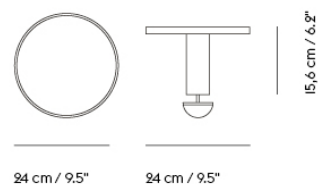

Shipper Colli 1
Gross Weight (kg) 2.805
Net Weight (kg) 0.85
Warranty Period 5 years

Item No.	Color	Contract Price	Lead Time
Ready-To-Ship			
50210	Black	SEK 1.418,10	-
39964	Oak	SEK 1.418,10	-