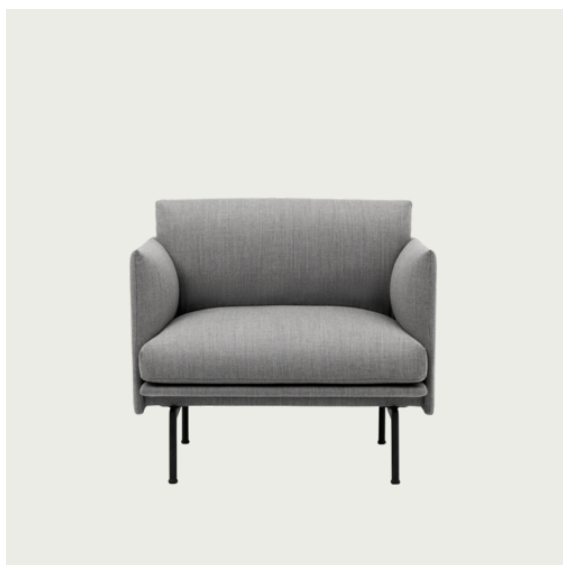

Item No.	Color	Contract Price	Lead Time
28801	Power Outlet - Black	SEK 3.826,10	-
<b>COM/COL &amp; Specials</b>			
73576	COM - Textile	SEK 35.255,70	6-12 weeks
73580	COM - Imitation Leather	SEK 36.975,70	6-12 weeks
73579	COM - Leather	SEK 53.745,70	6-12 weeks