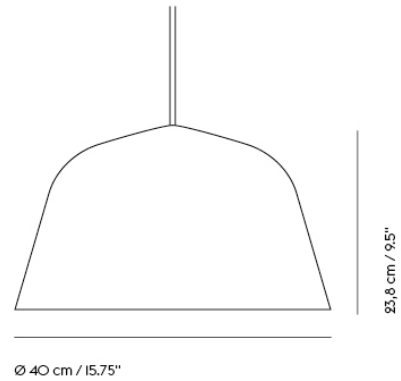

AMBIT PENDANT LAMP / Ø 40 CM / 15.75"

Shipper Colli	1
Gross Weight (kg)	2.9002
Net Weight (kg)	1.53
Bulb included	No
Warranty Period	5 years

Item No.	Color	Contract Price	Lead Time
Ready-To-Ship			
26024	Black	SEK 3.482,10	-
26023	Dusty Green	SEK 3.482,10	-
26021	Grey	SEK 3.482,10	-
26028	Light Blue	SEK 3.482,10	-
26025	Rose	SEK 3.482,10	-
26027	Taupe	SEK 3.482,10	-
26022	White	SEK 3.482,10	-
Extras			
24050	Ceiling Cap - White	SEK 116,10	-