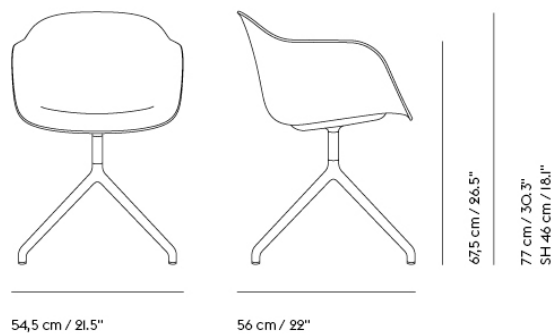

# FIBER ARMCHAIR / SWIVEL BASE W. RETURN

Shipper Colli	1
Gross Weight (kg)	10,3
Net Weight (kg)	9,8
Base color options	Anthracite Black, White, Grey, Dusty Green or Polished Aluminum.
Warranty Period	5 years