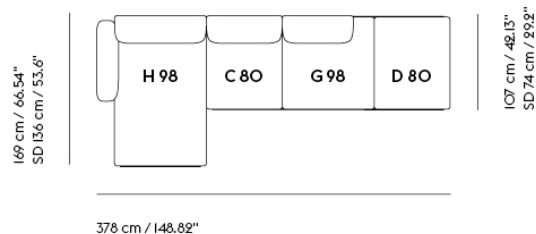

IN SITU MODULAR SOFA / 4-SEATER - CONFIGURATION 5

Shipper Colli	7
Gross Weight (kg)	193
Net Weight (kg)	146.98
Warranty Period	10 years

Item No.	Color	Contract Price	Lead Time
Ready-To-Ship			
41920	Frame and Module - Clay 12/Black	SEK 61.915,70	-
99831	Frame and Module - Ecriture 240/Black	SEK 61.915,70	-
Extras			
83061	Leather care set for Refine Leather	SEK 172,00	-