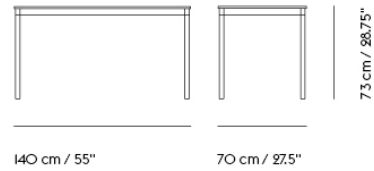

Shipper Colli	2
Gross Weight (kg)	21.4
Net Weight (kg)	16.7
Base color options	Black or White
Warranty Period	10 years

Item No.	Color	Contract Price	Lead Time
Made-To-Order			
64188	Black Laminate/Plywood/Black	SEK 10.315,70	6 weeks
64187	Black Laminate/Plywood/White	SEK 10.315,70	6 weeks
64186	White Laminate/Plywood/Black	SEK 10.315,70	6 weeks
64185	White Laminate/Plywood/White	SEK 10.315,70	6 weeks
64196	Black Nanolaminate/Plywood/Black	SEK 12.895,70	6 weeks
64195	Black Nanolaminate/Plywood/White	SEK 12.895,70	6 weeks
64194	White Nanolaminate/Plywood/Black	SEK 12.895,70	6 weeks
64193	White Nanolaminate/Plywood/White	SEK 12.895,70	6 weeks
64807	Lacquered Oak Veneer/Plywood/Black	SEK 11.175,70	6 weeks
64806	Lacquered Oak Veneer/Plywood/White	SEK 11.175,70	6 weeks
64190	Black Linoleum/Plywood/Black	SEK 10.745,70	6 weeks
64189	Black Linoleum/Plywood/White	SEK 10.745,70	6 weeks
Extras			
70721	Adjustable Feet for Base Table - Set of 4		-