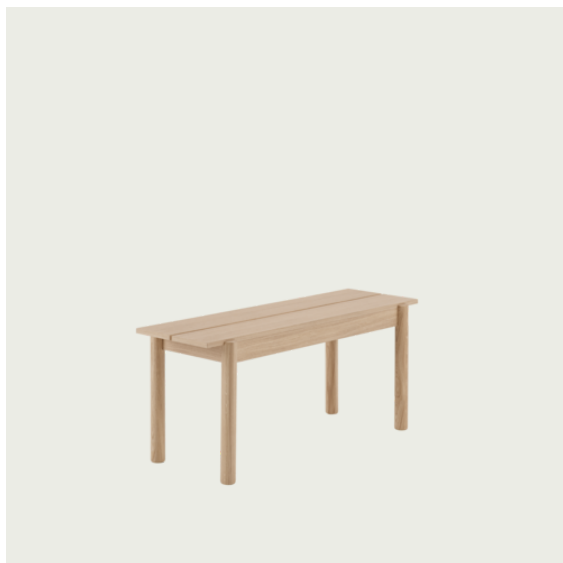

LINEAR WOOD BENCH / 110 X 34 CM / 43.3 X 13.4"

Shipper Colli	1
Gross Weight (kg)	12
Net Weight (kg)	7.034
Warranty Period	10 years

Item No.	Color	Contract Price	Lead Time
Ready-To-Ship			
30919	Oak	SEK 5.804,10	-