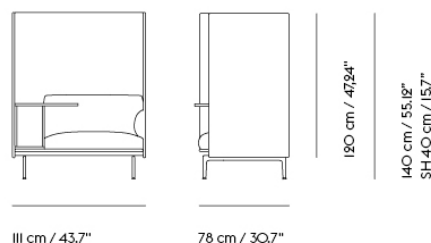

OUTLINE HIGHBACK WORK 120 / LEFT - BLACK BASE

Shipper Colli	1
Gross Weight (kg)	38
Net Weight (kg)	28
Please note	That this product features a table on the left-hand side when facing the product from the front.
Warranty Period	5 years

Item No.	Color	Contract Price	Lead Time
Made-To-Order			
75338	Remix - All Colors	SEK 39.985,70	6 weeks
75418	Canvas - All Colors	SEK 42.135,70	6 weeks
75378	Clara - All Colors	SEK 42.135,70	6 weeks
75756	Colline - All Colors	SEK 42.135,70	6 weeks
75098	Fiord - All Colors	SEK 42.135,70	6 weeks
75218	Steelcut - All Colors	SEK 42.135,70	6 weeks
75178	Steelcut Trio - All Colors	SEK 42.135,70	6 weeks
75258	Hallingdal - All Colors	SEK 46.005,70	6 weeks
75018	Balder - All Colors	SEK 46.865,70	6 weeks
85602	Beck - All Colors	SEK 46.865,70	8 weeks
75698	Clay - All Colors	SEK 46.865,70	6 weeks
75458	Divina - All Colors	SEK 46.865,70	6 weeks
75498	Divina MD - All Colors	SEK 46.865,70	6 weeks
75538	Divina Melange - All Colors	SEK 46.865,70	6 weeks
76110	Ecriture - All Colors	SEK 46.865,70	6 weeks
97614	Hearth - All Colors	SEK 46.865,70	8 weeks
75776	Planum - All Colors	SEK 46.865,70	6 weeks
75058	Twill Weave - All Colors	SEK 46.865,70	6 weeks
75658	Vidar - All Colors	SEK 46.865,70	6 weeks

Extras

83061	Leather care set for Refine Leather	SEK 172,00	-