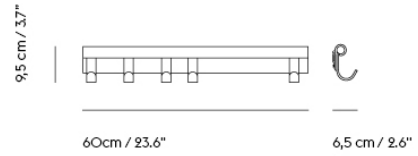

Shipper Colli 1
Gross Weight (kg) 2
Net Weight (kg) 1.4
Warranty Period 5 Years

Item No.	Color	Contract Price	Lead Time
Ready-To-Ship			
12390	Black	SEK 1.285,70	-
12392	Dark Green	SEK 1.285,70	-
12391	Plum	SEK 1.285,70	-
Extras			
12396	Extra Coat Hook - Black	SEK 184,90	-
12398	Extra Coat Hook - Dark Green	SEK 184,90	-
12397	Extra Coat Hook - Plum	SEK 184,90	-