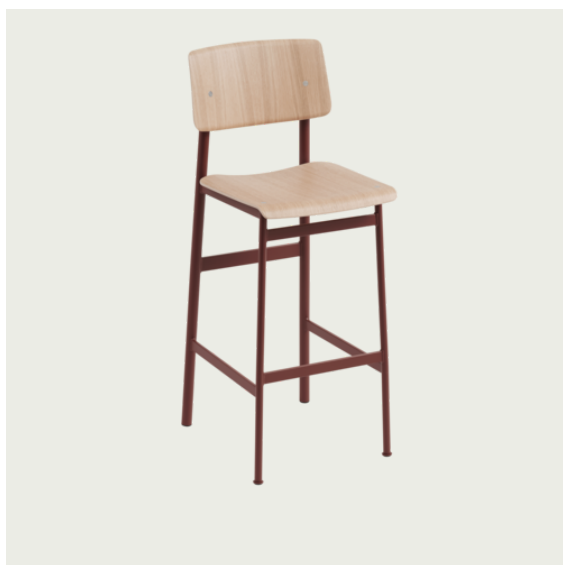

Shipper Colli	1
Gross Weight (kg)	12.05
Net Weight (kg)	8.5
Base color options	Black, Deep Red, Dusty Green or Grey
Warranty Period	10 years

Item No.	Color	Contract Price	Lead Time
Ready-To-Ship			
30245	Black/Black	SEK 4.514,10	-
30241	Oak/Black	SEK 4.514,10	-
30261	Oak/Deep Red	SEK 4.514,10	-
30244	Oak/Dusty Green	SEK 4.514,10	-
30262	Oak/Grey	SEK 4.514,10	-
30268	Stained Dark Brown/Black	SEK 4.514,10	-
Made-To-Order			
30263	Stained Dark Brown/Grey	SEK 4.514,10	>MOQ: 4 7 weeks
40405	Remix - Black/Black	SEK 5.890,10	>MOQ: 4 7 weeks
40406	Remix - Black/Dark Stained Brown	SEK 5.890,10	>MOQ: 4 7 weeks
40401	Remix - Black/Oak	SEK 5.890,10	>MOQ: 4 7 weeks
34596	Remix - Deep Red/Oak	SEK 5.890,10	>MOQ: 4 7 weeks
40404	Remix - Dusty Green/Oak	SEK 5.890,10	>MOQ: 4 7 weeks
34486	Remix - Grey/Oak	SEK 5.890,10	>MOQ: 4 7 weeks
34694	Remix - Grey/Stained Dark Brown	SEK 5.890,10	>MOQ: 4 7 weeks
40485	Canvas - Black/Black	SEK 6.148,10	>MOQ: 4 7 weeks
40486	Canvas - Black/Dark Stained Brown	SEK 6.148,10	>MOQ: 4 7 weeks
40481	Canvas - Black/Oak	SEK 6.148,10	>MOQ: 4 7 weeks
34604	Canvas - Deep Red/Oak	SEK 6.148,10	>MOQ: 4 7 weeks
40484	Canvas - Dusty Green/Oak	SEK 6.148,10	>MOQ: 4 7 weeks
34494	Canvas - Grey/Oak	SEK 6.148,10	>MOQ: 4 7 weeks