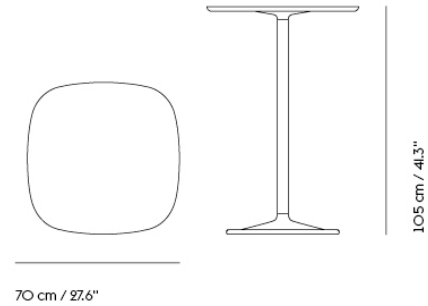

SOFT CAFÉ TABLE / 70 X 70 H: 105 CM / 27.6 X 27.6" H: 41.3"

Shipper Colli	3
Gross Weight (kg)	22.777
Net Weight (kg)	18.291
Warranty period	5 years

Item No.	Color	Contract Price	Lead Time
Ready-To-Ship			
14135	Beige Green Laminate/Beige Green	SEK 8.556,10	-
14129	Black Nanolaminate/Black	SEK 9.025,70	-
14130	Grey Linoleum/Grey	SEK 8.556,10	-
14138	Dark Oiled Oak/Black	SEK 9.455,70	-
14136	Solid Oak/Grey	SEK 9.455,70	-