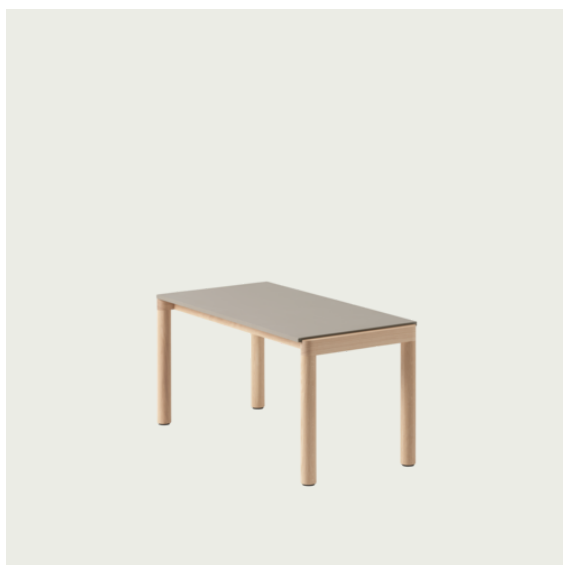

COUPLE COFFEE TABLE / 40 X 84 X 40 CM / 15.7 X 33.2 X 15.7"

Shipper Colli	2
Gross Weight (kg)	15.49
Net Weight (kg)	13.11
Warranty	10 years

Item No.	Color	Contract Price	Lead Time
Ready-To-Ship			
50371	1 Plain - Pale Blue/Dark Oiled Oak	SEK 7.524,10	-
50370	1 Plain - Pale Blue/Oak	SEK 7.524,10	-
50313	1 Plain - Sand/Dark Oiled Oak	SEK 7.524,10	-
50311	1 Plain - Sand/Oak	SEK 7.524,10	-
50359	1 Plain - Taupe/Dark Oiled Oak	SEK 7.524,10	-
50358	1 Plain - Taupe/Oak	SEK 7.524,10	-
50377	1 Wavy - Light Blue/Dark Oiled Oak	SEK 7.524,10	-
50376	1 Wavy - Light Blue/Oak	SEK 7.524,10	-
50333	1 Wavy - Sand/Dark Oiled Oak	SEK 7.524,10	-
50331	1 Wavy - Sand/Oak	SEK 7.524,10	-
50365	1 Wavy - Taupe/Dark Oiled Oak	SEK 7.524,10	-
50364	1 Wavy - Taupe/Oak	SEK 7.524,10	-