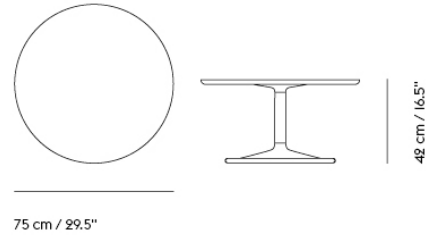

**SOFT COFFEE TABLE / Ø 75 H: 42 CM / Ø 27.6 H: 16.5"**

**Shipper Colli** 3  
**Gross Weight (kg)** 20.923  
**Net Weight (kg)** 16.517  
**Warranty period** 10 years

Item No.	Color	Contract Price	Lead Time
<b>Ready-To-Ship</b>			
10761	Beige Green Laminate/Beige Green	SEK 7.735,70	-
10759	Black Nanolaminate/Black	SEK 8.212,10	-
10760	Grey Linoleum/Grey	SEK 7.735,70	-
10763	Dark Oiled Oak/Black	SEK 8.556,10	-
10762	Solid Oak/Grey	SEK 8.556,10	-