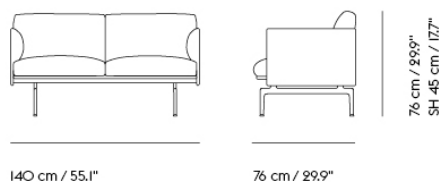

OUTLINE STUDIO SOFA / 140 CM / 55.1" - POLISHED ALUMINUM BASE - SH: 45 CM / 17.7"

Shipper Colli	1
Gross Weight (kg)	41
Net Weight (kg)	36
Warranty Period	10 years

Item No.	Color	Contract Price	Lead Time
Made-To-Order			
73333	Remix - All Colors	SEK 26.225,70	6 weeks
73335	Canvas - All Colors	SEK 31.385,70	6 weeks
73334	Clara - All Colors	SEK 31.385,70	6 weeks
91417	Colline - All Colors	SEK 31.385,70	6 weeks
73327	Fiord - All Colors	SEK 31.385,70	6 weeks
73330	Steelcut - All Colors	SEK 31.385,70	6 weeks
73329	Steelcut Trio - All Colors	SEK 31.385,70	6 weeks
73331	Hallingdal - All Colors	SEK 33.535,70	6 weeks
73346	Balder - All Colors	SEK 34.825,70	6 weeks
85761	Beck - All Colors	SEK 34.825,70	8 weeks
68316	Clay - All Colors	SEK 34.825,70	6 weeks
73336	Divina - All Colors	SEK 34.825,70	6 weeks
73337	Divina MD - All Colors	SEK 34.825,70	6 weeks
73338	Divina Melange - All Colors	SEK 34.825,70	6 weeks
76279	Ecriture - All Colors	SEK 34.825,70	6 weeks
97591	Hearth - All Colors	SEK 34.825,70	8 weeks
91548	Planum - All Colors	SEK 34.825,70	6 weeks
73347	Twill Weave - All Colors	SEK 34.825,70	6 weeks
73345	Vidar - All Colors	SEK 34.825,70	6 weeks
Extras			
83061	Leather care set for Refine Leather	SEK 172,00	-