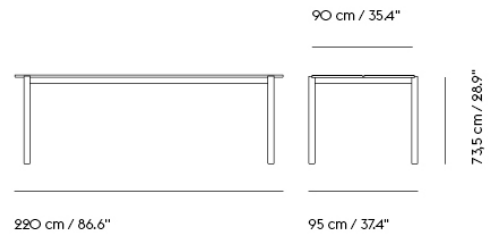

LINEAR STEEL TABLE / 220 X 90 CM / 86.6 X 35.5"

Shipper Colli	3
Gross Weight (kg)	73.7
Net Weight (kg)	62
Warranty Period	10 years

Item No.	Color	Contract Price	Lead Time
Ready-To-Ship			
31373	Anthracite Black	SEK 14.615,70	-
31376	Burnt Orange	SEK 14.615,70	-
31375	Dark Green	SEK 14.615,70	-
31374	Grey	SEK 14.615,70	-
31377	Pale Blue	SEK 14.615,70	-
Extras			
30974	Adjustable Feet for Linear Steel Table & Bench	SEK 219,30	-
30975	Linear Steel Ground Mounting Kit	SEK 841,90	-
30979	Outdoor Cover for 70/70 Outdoor Table and Linear Steel Table 220 x 90 CM / 86.6 x 35.5	SEK 1.504,10	-