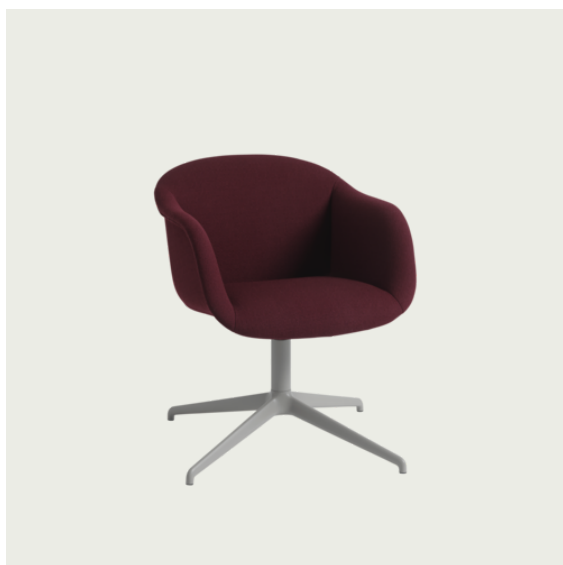

FIBER SOFT ARMCHAIR SWIVEL BASE W. RETURN

Shipper Colli	I
Gross Weight (kg)	17.405
Net Weight (kg)	13.905
Base color options	Anthracite Black or Grey
Warranty period	10 years

Item No.	Color	Contract Price	Lead Time
Made-To-Order			
76450	Remix - All Colors	SEK 8.423,70	4 weeks
76455	Canvas - All Colors	SEK 9.460,00	4 weeks
76454	Clara - All Colors	SEK 9.460,00	4 weeks
76529	Fiord - All Colors	SEK 9.460,00	4 weeks
76533	Hero - All Colors	SEK 9.460,00	4 weeks
76462	Re-wool - All Colors	SEK 9.460,00	4 weeks
76537	Sabi - All Colors	SEK 9.460,00	4 weeks
76452	Steelcut - All Colors	SEK 9.460,00	4 weeks
76453	Steelcut Trio - All Colors	SEK 9.460,00	4 weeks
76456	Hallingdal - All Colors	SEK 10.315,70	4 weeks
76461	Balder - All Colors	SEK 10.745,70	4 weeks
13784	Beck - All Colors	SEK 10.745,70	6 weeks
76451	Clay - All Colors	SEK 10.745,70	4 weeks
76457	Divina - All Colors	SEK 10.745,70	4 weeks
76458	Divina MD - All Colors	SEK 10.745,70	4 weeks
76459	Divina Melange - All Colors	SEK 10.745,70	4 weeks
76521	Ecriture - All Colors	SEK 10.745,70	4 weeks
14542	Hearth - All Colors	SEK 10.745,70	6 weeks
76541	Planum - All Colors	SEK 10.745,70	4 weeks
76460	Twill Weave - All Colors	SEK 10.745,70	4 weeks
76525	Vidar - All Colors	SEK 10.745,70	4 weeks