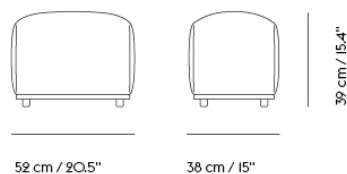

Shipper Colli 1
Gross Weight (kg) 15
Net Weight (kg) 9
Warranty Period 10 years

Item No.	Color	Contract Price	Lead Time
Made-To-Order			
66001	Remix - All Colors	SEK 4.858,10	6 weeks
66008	Canvas - All Colors	SEK 6.148,10	6 weeks
66007	Clara - All Colors	SEK 6.148,10	6 weeks
66300	Colline - All Colors	SEK 6.148,10	6 weeks
66003	Fiord - All Colors	SEK 6.148,10	6 weeks
66005	Steelcut - All Colors	SEK 6.148,10	6 weeks
66004	Steelcut Trio - All Colors	SEK 6.148,10	6 weeks
66009	Hallingdal - All Colors	SEK 6.492,10	6 weeks
66500	Beck - All Colors	SEK 6.578,10	8 weeks
66310	Clay - All Colors	SEK 6.578,10	6 weeks
66010	Divina - All Colors	SEK 6.578,10	6 weeks
66011	Divina MD - All Colors	SEK 6.578,10	6 weeks
66012	Divina Melange - All Colors	SEK 6.578,10	6 weeks
76052	Ecriture - All Colors	SEK 6.578,10	6 weeks
66806	Hearth - All Colors	SEK 6.578,10	8 weeks
76298	Planum - All Colors	SEK 6.578,10	6 weeks
66320	Twill Weave - All Colors	SEK 6.578,10	6 weeks
66013	Vidar - All Colors	SEK 6.578,10	6 weeks
COM/COL & Specials			
66018	COM - Textile	SEK 6.148,10	6-12 weeks
66020	COM - Imitation Leather	SEK 6.492,10	6-12 weeks