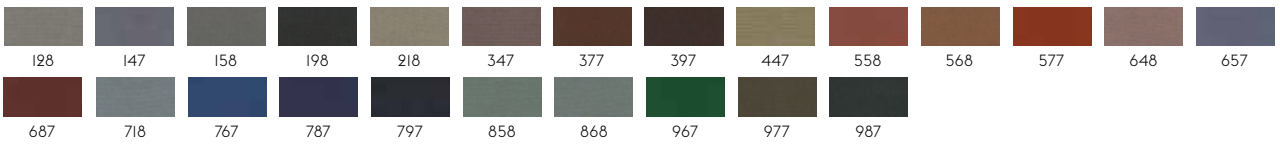

RE-WOOL BY KVADRAT

Designer: Margrethe Odgaard.
Composition: 45% new wool worsted, 45% recycled wool, 10% nylon.
Durability: 100,000 Martindale / Lightfastness 5-7 (ISO 1-8).
Sustainability: Complies with both EU ecolabel "The Flower" and Greenguard Gold Certification.

108