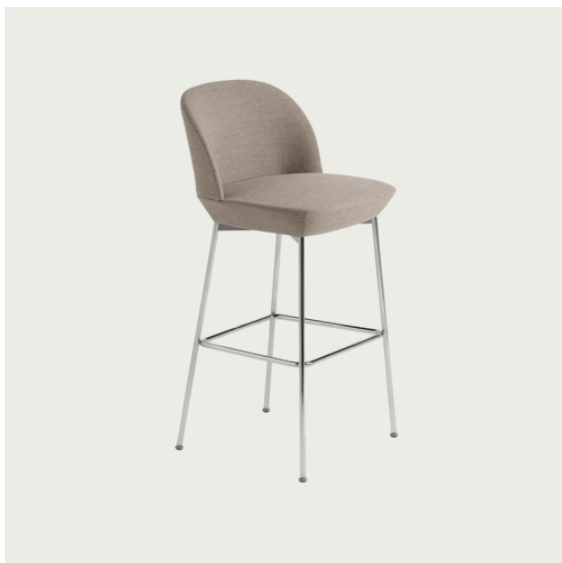

Shipper Colli	I
Gross Weight (kg)	11
Net Weight (kg)	8.2
Base color options	Chrome or Anthracite Black
Warranty Period	10 years

Item No.	Color	Contract Price	Lead Time
Made-To-Order			
14707	Clara - All Colors	SEK 7.305,70	4 weeks
30148	Colline - All Colors	SEK 7.305,70	4 weeks
14706	Fiord - All Colors	SEK 7.305,70	4 weeks
19509	Re-wool - All Colors	SEK 7.305,70	4 weeks
19489	Sabi - All Colors	SEK 7.305,70	4 weeks
14701	Steelcut - All Colors	SEK 7.305,70	4 weeks
14702	Steelcut Trio - All Colors	SEK 7.305,70	4 weeks
14703	Hallingdal - All Colors	SEK 7.993,70	4 weeks
14713	Still - All Colors	SEK 7.993,70	4 weeks
16685	Beck - All Colors	SEK 8.079,70	6 weeks
14636	Clay - All Colors	SEK 8.079,70	4 weeks
14704	Divina - All Colors	SEK 8.079,70	4 weeks
14709	Divina MD - All Colors	SEK 8.079,70	4 weeks
14710	Divina Melange - All Colors	SEK 8.079,70	4 weeks
59866	Ecriture - All Colors	SEK 8.079,70	4 weeks
16705	Hearth - All Colors	SEK 8.079,70	6 weeks
19529	Planum - All Colors	SEK 8.079,70	4 weeks
14719	Twill Weave - All Colors	SEK 8.079,70	4 weeks
14721	Vidar - All Colors	SEK 8.079,70	4 weeks

Extras