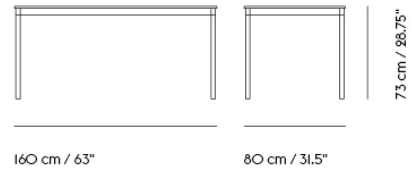

Shipper Colli	2
Gross Weight (kg)	25.4
Net Weight (kg)	20.14
Base color options	Black or White
Warranty Period	10 years

Item No.	Color	Contract Price	Lead Time
Made-To-Order			
64008	Black Laminate/Plywood/Black	SEK 11.605,70	6 weeks
64007	Black Laminate/Plywood/White	SEK 11.605,70	6 weeks
64006	White Laminate/Plywood/Black	SEK 11.605,70	6 weeks
64005	White Laminate/Plywood/White	SEK 11.605,70	6 weeks
64016	Black Nanolaminate/Plywood/Black	SEK 14.615,70	6 weeks
64015	Black Nanolaminate/Plywood/White	SEK 14.615,70	6 weeks
64014	White Nanolaminate/Plywood/Black	SEK 14.615,70	6 weeks
64013	White Nanolaminate/Plywood/White	SEK 14.615,70	6 weeks
64789	Lacquered Oak Veneer/Plywood/Black	SEK 13.325,70	6 weeks
64788	Lacquered Oak Veneer/Plywood/White	SEK 13.325,70	6 weeks
64010	Black Linoleum/Plywood/Black	SEK 12.465,70	6 weeks
64009	Black Linoleum/Plywood/White	SEK 12.465,70	6 weeks
Extras			
70721	Adjustable Feet for Base Table - Set of 4		-