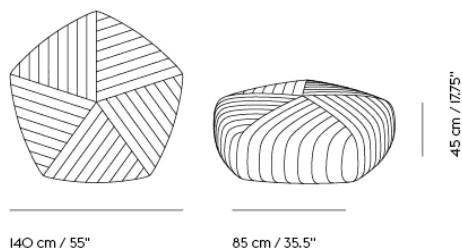

Shipper Colli | 1
Gross Weight (kg) | 56
Net Weight (kg) | 41
Warranty Period | 10 years

Item No.	Color	Contract Price	Lead Time
Made-To-Order			
97146	Remix - All Colors	SEK 21.065,70	6 weeks
97123	Canvas - All Colors	SEK 22.355,70	6 weeks
97128	Fiord - All Colors	SEK 22.355,70	6 weeks
76308	Re-wool - All Colors	SEK 22.355,70	6 weeks
76304	Sabi - All Colors	SEK 22.355,70	6 weeks
97121	Steelcut - All Colors	SEK 22.355,70	6 weeks
97148	Steelcut Trio - All Colors	SEK 22.355,70	6 weeks
66663	Beck - All Colors	SEK 26.655,70	8 weeks
76312	Clay - All Colors	SEK 26.655,70	6 weeks
97126	Divina - All Colors	SEK 26.655,70	6 weeks
97125	Divina MD - All Colors	SEK 26.655,70	6 weeks
97127	Divina Melange - All Colors	SEK 26.655,70	6 weeks
76316	Ecriture - All Colors	SEK 26.655,70	6 weeks
97689	Hearth - All Colors	SEK 26.655,70	8 weeks
97147	Planum - All Colors	SEK 26.655,70	6 weeks
97303	Twill Weave - All Colors	SEK 26.655,70	6 weeks
COM/COL & Specials			
97129	COM - Textile	SEK 22.355,70	6 weeks