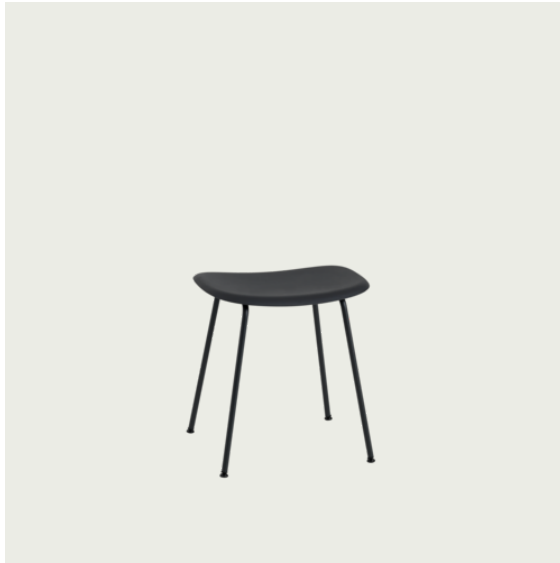

Shipper Colli	1
Gross Weight (kg)	4.5
Net Weight (kg)	2.5
Base color options	Anthracite Black, Dusty Green, Grey or White
Warranty Period	5 years

Item No.	Color	Contract Price	Lead Time
Made-To-Order			
58901	Black/Anthracite Black (Recycled Plastic)	SEK 1.848,10	3 weeks
59096	Dusty Green/Dusty Green (Recycled Plastic)	SEK 1.848,10	3 weeks
59097	Grey/Grey (Recycled Plastic)	SEK 1.848,10	3 weeks
58902	Natural White/White (Recycled Plastic)	SEK 1.848,10	3 weeks
59098	Ochre/Black (Recycled Plastic)	SEK 1.848,10	3 weeks
23510	Remix - All Colors	SEK 3.138,10	4 weeks
23518	Canvas - All Colors	SEK 3.349,70	4 weeks
23517	Clara - All Colors	SEK 3.349,70	4 weeks
59556	Fiord - All Colors	SEK 3.349,70	4 weeks
55022	Hero - All Colors	SEK 3.349,70	4 weeks
19669	Re-wool - All Colors	SEK 3.349,70	4 weeks
19557	Sabi - All Colors	SEK 3.349,70	4 weeks
23511	Steelcut - All Colors	SEK 3.349,70	4 weeks
23512	Steelcut Trio - All Colors	SEK 3.349,70	4 weeks
23513	Hallingdal - All Colors	SEK 3.607,70	4 weeks
55139	Balder - All Colors	SEK 3.693,70	4 weeks
13678	Beck - All Colors	SEK 3.693,70	6 weeks
58011	Clay - All Colors	SEK 3.693,70	4 weeks
23514	Divina - All Colors	SEK 3.693,70	4 weeks
23519	Divina MD - All Colors	SEK 3.693,70	4 weeks
23520	Divina Melange - All Colors	SEK 3.693,70	4 weeks
59340	Ecriture - All Colors	SEK 3.693,70	4 weeks