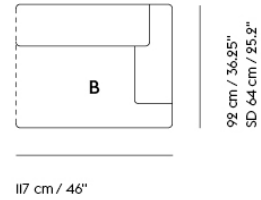

CONNECT MODULAR SOFA / RIGHT ARMREST (B)

Shipper Colli	1
Gross Weight (kg)	55
Net Weight (kg)	50
Please note	This product features an armrest on the right-hand side when facing the product from the front.
Warranty Period	10 years

Item No.	Color	Contract Price	Lead Time
Ready-To-Ship			
11502-123	Remix I23 ***	SEK 14.615,70	-
Made-To-Order			
11502	Remix - All Colors	SEK 14.615,70	6 weeks
98261	Canvas - All Colors	SEK 17.625,70	6 weeks
11593	Clara - All Colors	SEK 17.625,70	6 weeks
95801	Colline - All Colors	SEK 17.625,70	6 weeks
98291	Fiord - All Colors	SEK 17.625,70	6 weeks
11582	Steelcut - All Colors	SEK 17.625,70	6 weeks
11542	Steelcut Trio - All Colors	SEK 17.625,70	6 weeks
11622	Hallingdal - All Colors	SEK 18.055,70	6 weeks
66551	Beck - All Colors	SEK 18.485,70	8 weeks
95701	Clay - All Colors	SEK 18.485,70	6 weeks
20262	Divina - All Colors	SEK 18.485,70	6 weeks
19022	Divina MD - All Colors	SEK 18.485,70	6 weeks
19042	Divina Melange - All Colors	SEK 18.485,70	6 weeks
76340	Ecriture - All Colors	SEK 18.485,70	6 weeks
66601	Hearth - All Colors	SEK 18.485,70	8 weeks
98779	Planum - All Colors	SEK 18.485,70	6 weeks
95901	Twill Weave - All Colors	SEK 18.485,70	6 weeks
76318	Vidar - All Colors	SEK 18.485,70	6 weeks