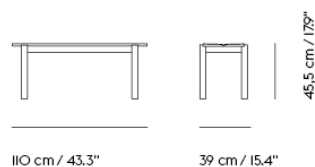

LINEAR STEEL BENCH / 110 X 34 CM / 43.3 X 15.4"

Shipper Colli	2
Gross Weight (kg)	30.132
Net Weight (kg)	22
Warranty Period	10 years

Item No.	Color	Contract Price	Lead Time
Ready-To-Ship			
31038	Anthracite Black	SEK 5.671,70	-
31041	Burnt Orange	SEK 5.671,70	-
31040	Dark Green	SEK 5.671,70	-
31220	Grey	SEK 5.671,70	-
31225	Pale Blue	SEK 5.671,70	-
Extras			
30974	Adjustable Feet for Linear Steel Table & Bench	SEK 219,30	-
30975	Linear Steel Ground Mounting Kit	SEK 841,90	-
31607	Bench Seat Pad - Twitell - Dark Grey	SEK 1.027,70	-
31606	Bench Seat Pad - Twitell - Light Grey	SEK 1.027,70	-