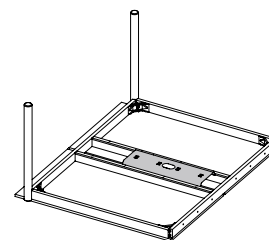

Linear System End Module – 120 cm / 47.2"

OPTION A

1. TABLES / 2. ACCESSORIES / 3. LIGHTING / 4. TABLE POWER OUTLET / 5. INTEGRATED POWER / 6. CABLE TRAY

PRICE LIST
FOR MORE INFORMATION, VISIT MUUTO.COM