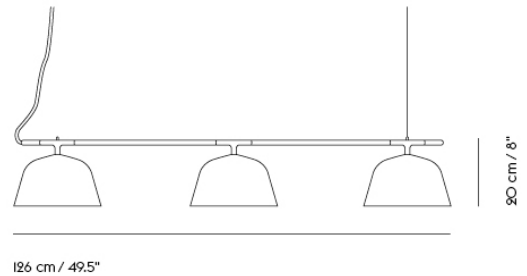

Shipper Colli 1
Gross Weight (kg) 4
Net Weight (kg) 2
Bulb included No
Warranty Period 5 years

Item No.	Color	Contract Price	Lead Time
Ready-To-Ship			
12250	Black	SEK 7.524,10	-
12254	Dusty Green	SEK 7.524,10	-
12251	Grey	SEK 7.524,10	-
12253	Taupe	SEK 7.524,10	-
12252	White	SEK 7.524,10	-
Extras			
15802	Ambit Cord - Dusty Gren (per linear meter)	SEK 59,30	-
15803	Ambit Cord - Grey (per linear meter)	SEK 59,30	-
15806	Ambit Cord - Taupe (per linear meter)	SEK 59,30	-
15804	Fluid / Rime Ø12+Ø18+Ø25 Cord - White (per linear meter)	SEK 59,30	-
15801	Grain / Rime Ø12+Ø18+Ø25 Cord - Black (per linear meter)	SEK 59,30	-