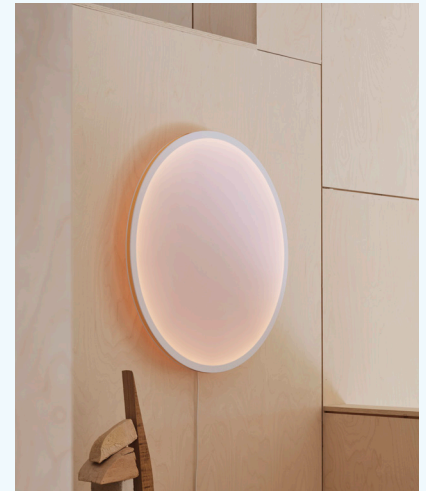

CALM WALL LAMP

"Scandinavian design is partially characterized by its great respect for nature in terms of materials and light; something that I wanted to infuse the Calm Wall Lamp with, creating a light that isn't tamed but instead has an organic flow. This makes for a beautiful gradient between light and shadows that is enhanced by its textile surface for a tactile appearance. The Calm Wall Lamp has a sculptural identity that brings a soft and calming yet powerful presence to any atmosphere."

— Iskos Design

Designed by	Iskos Design
Environment	Indoor
Country of Production	China
Cord Length	250 cm / 98.5"
Light Source Included	Yes - integrated non-replaceable LED
Dimmable Function	Yes
Description	Calm Wall Lamp offers a new perspective on lightning altogether, with a rare blend of atmospheric lighting and sculptural qualities. While it is inherently functional, it is also a work of art in its own right. Its textile surface gently diffuses the light, forming a gradient from its edge to the central light source. The ability to adjust the lighting temperature allows the user to create calm, atmospheric light according to their own preferences and needs. A matte rubber band frames Calm Wall Lamp, lending a crisp edge to the softness of the organic design.
Material	Extruded aluminum profile, steel mounting plates. Injection molded ABS cover, soft diffusing textile shades (front and back). Integrated LED, that is temperature dimmable (dim to warmer lighting). Colored silicone band. Ø50 touch dim comes with a touch button and cable with a plug (no dimmer on the cable. All other sizes/variants come as hard-wired (Wall dim). Cord with inline dimmer and plug can be purchased separately and works for hard-wired versions. Lumen Maintenance: 60.000h. Kelvin: 2200-3000K. CRI >90.
Cleaning & Care	Clean gently with a dry cloth. Fabric shade: Wash cold 30 degrees C or 85 degrees F. Do not bleach. Machine wash gentle or delicate. Flat dry. Do not tumble dry. Do not iron. Always switch off electricity before cleaning.