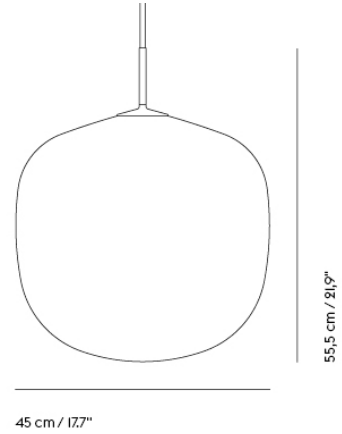

Shipper Colli	1
Gross Weight (kg)	8.5
Net Weight (kg)	4
Bulb included	No
Warranty Period	5 years

Item No.	Color	Contract Price	Lead Time
Ready-To-Ship			
22417	Black	SEK 5.804,10	-
22243	Deep Red	SEK 5.804,10	-
22421	Grey	SEK 5.804,10	-
22425	Orange	SEK 5.804,10	-
22413	White	SEK 5.804,10	-
Extras			
22542	Rime Cord Ø37 + Ø45 cm - Black (per linear meter)	SEK 69,00	-
22549	Rime Cord Ø37 + Ø45 cm - Deep Red (per linear meter)	SEK 69,00	-
22545	Rime Cord Ø37 + Ø45 cm - Grey (per linear meter)	SEK 69,00	-
22546	Rime Cord Ø37 + Ø45 cm - Orange (per linear meter)	SEK 69,00	-
22543	Rime Cord Ø37 + Ø45 cm - White (per linear meter)	SEK 69,00	-