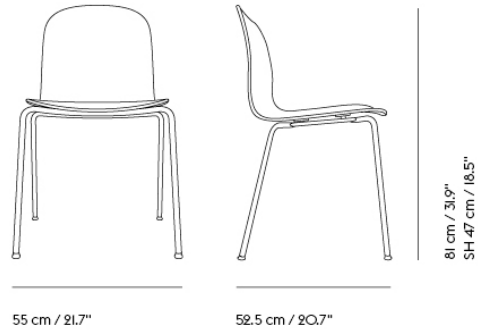

Shipper Colli	1
Gross Weight (kg)	13.5
Net Weight (kg)	5.75
Base color options	Black, Chrome or Grey
Stacking information	Stacking on Trolley: Without upholstery: 17 - With upholstery: 15. Stacking on floor: Without upholstery: 15 - With upholstery: 10.
Warranty Period	10 years

Item No.	Color	Contract Price	Lead Time
Ready-To-Ship			
32531	Black/Black	SEK 2.536,10	-
Made-To-Order			
32534	Grey/Grey	SEK 2.536,10	7 weeks
32532	Oak/Chrome	SEK 2.536,10	7 weeks
16061	Remix - All Colors	SEK 3.693,70	7 weeks
16050	Canvas - All Colors	SEK 3.951,70	7 weeks
16049	Clara - All Colors	SEK 3.951,70	7 weeks
70368	Colline - All Colors	SEK 3.951,70	7 weeks
18935	Fiord - All Colors	SEK 3.951,70	7 weeks
70370	Re-wool - All Colors	SEK 3.951,70	7 weeks
70367	Sabi - All Colors	SEK 3.951,70	7 weeks
16062	Steelcut - All Colors	SEK 3.951,70	7 weeks
16063	Steelcut Trio - All Colors	SEK 3.951,70	7 weeks
16059	Hallingdal - All Colors	SEK 4.381,70	7 weeks
18917	Balder - All Colors	SEK 4.639,70	7 weeks
18805	Beck - All Colors	SEK 4.639,70	9 weeks
69135	Clay - All Colors	SEK 4.639,70	7 weeks
16057	Divina - All Colors	SEK 4.639,70	7 weeks
16055	Divina MD - All Colors	SEK 4.639,70	7 weeks