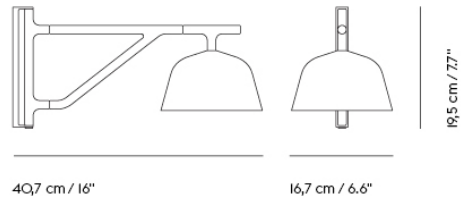

Shipper Colli	1
Gross Weight (kg)	1.734
Net Weight (kg)	1.04
Bulb included	Yes
Warranty Period	5 years

Item No.	Color	Contract Price	Lead Time
Ready-To-Ship			
15311	Black	SEK 3.138,10	-
15313	Grey	SEK 3.138,10	-
15314	Taupe	SEK 3.138,10	-
15312	White	SEK 3.138,10	-
Extras			
15803	Ambit Cord - Grey (per linear meter)	SEK 59,30	-
15806	Ambit Cord - Taupe (per linear meter)	SEK 59,30	-
15804	Fluid / Rime Ø12+Ø18+Ø25 Cord - White (per linear meter)	SEK 59,30	-
15801	Grain / Rime Ø12+Ø18+Ø25 Cord - Black (per linear meter)	SEK 59,30	-