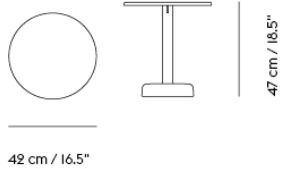

LINEAR STEEL COFFEE TABLE / Ø 42 H: 47 CM / 16.5 H: 18.5"

Shipper Colli 3
Net Weight (kg) 7.4
Warranty period 10 years

Item No.	Color	Contract Price	Lead Time
Ready-To-Ship			
31317	Anthracite Black	SEK 4.295,70	-
31320	Burnt Orange	SEK 4.295,70	-
31319	Dark Green	SEK 4.295,70	-
31318	Grey	SEK 4.295,70	-
31321	Pale Blue	SEK 4.295,70	-