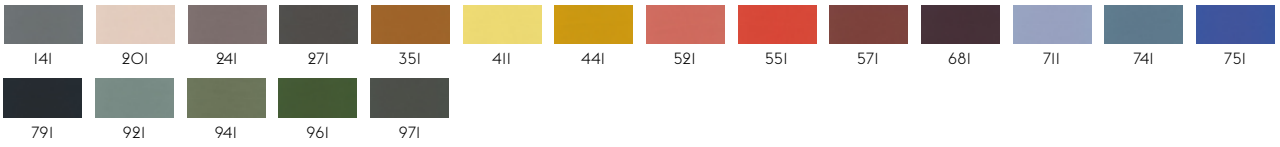

PLANUM BY KVADRAT

Designer: Raw Color.
Composition: 44% new wool, 42% polyester, 14% nylon.
Durability: 100,000 Martindale / Lightfastness 5-6 (ISO 1-8).
Sustainability: Complies with Greenguard Certification.

111