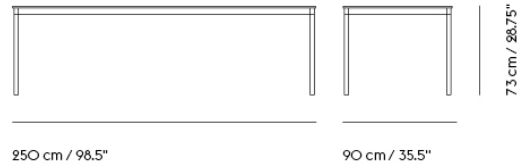

Shipper Colli	2
Gross Weight (kg)	46.7
Net Weight (kg)	40.08
Base color options	Black or White
Warranty Period	10 years

Item No.	Color	Contract Price	Lead Time
Ready-To-Ship			
64046	White Laminate/Plywood/Black	SEK 15.905,70	-
64045	White Laminate/Plywood/White	SEK 15.905,70	-
64793	Lacquered Oak Veneer/Plywood/Black	SEK 22.355,70	-
64792	Lacquered Oak Veneer/Plywood/White	SEK 22.355,70	-
64050	Black Linoleum/Plywood/Black	SEK 19.345,70	-
64049	Black Linoleum/Plywood/White	SEK 19.345,70	-
Made-To-Order			
64048	Black Laminate/Plywood/Black	SEK 15.905,70	6 weeks
64047	Black Laminate/Plywood/White	SEK 15.905,70	6 weeks
64056	Black Nanolaminate/Plywood/Black	SEK 21.495,70	6 weeks
64055	Black Nanolaminate/Plywood/White	SEK 21.495,70	6 weeks
64054	White Nanolaminate/Plywood/Black	SEK 21.495,70	6 weeks
64053	White Nanolaminate/Plywood/White	SEK 21.495,70	6 weeks
Extras			
70721	Adjustable Feet for Base Table - Set of 4		-