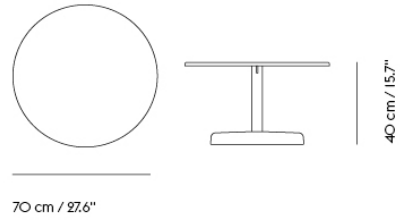

**LINEAR STEEL COFFEE TABLE / Ø 70 H:
40 CM / 27.5 H: 15.5"**

Shipper Colli 3
Net Weight (kg) 23
Warranty period 10 years

Item No.	Color	Contract Price	Lead Time
Ready-To-Ship			
31322	Anthracite Black	SEK 5.202,10	-
31325	Burnt Orange	SEK 5.202,10	-
31324	Dark Green	SEK 5.202,10	-
31323	Grey	SEK 5.202,10	-
31326	Pale Blue	SEK 5.202,10	-