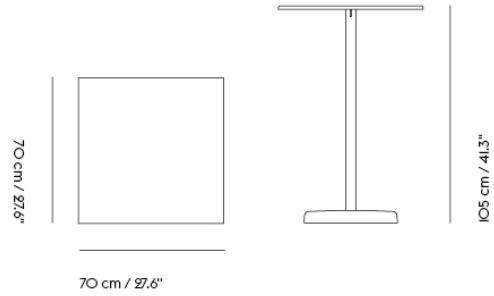

LINEAR STEEL CAFÉ TABLE / 70 X 70 H: 105 CM / 27.6 X 27.6 H: 41.3"

Shipper Colli	3
Gross Weight (kg)	30.104
Net Weight (kg)	27.3
Warranty Period	10 years

Item No.	Color	Contract Price	Lead Time
Ready-To-Ship			
31066	Anthracite Black	SEK 6.234,10	-
31069	Burnt Orange	SEK 6.234,10	-
31068	Dark Green	SEK 6.234,10	-
31104	Grey	SEK 6.234,10	-
31108	Pale Blue	SEK 6.234,10	-