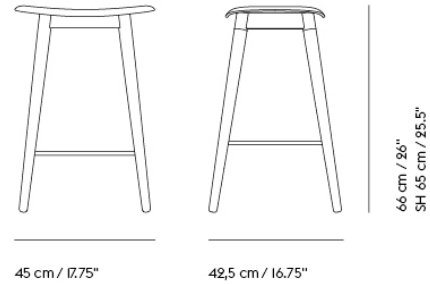

FIBER COUNTER STOOL / WOOD BASE - 65 CM / 25.6"

Shipper Colli	1
Gross Weight (kg)	7
Net Weight (kg)	4
Base color options	Anthracite Black, Dusty Green, Grey, Oak or Stained Dark Brown
Warranty Period	10 years

Item No.	Color	Contract Price	Lead Time
Ready-To-Ship			
58911	Black/Anthracite Black (Recycled Plastic)	SEK 3.482,10	-
58912	Grey/Grey (Recycled Plastic)	SEK 3.482,10	-
58913	Natural White/Oak (Recycled Plastic)	SEK 3.482,10	-
Made-To-Order			
58964	Black/Stained Dark Brown (Recycled Plastic)	SEK 3.482,10	-
59085	Dusty Green/Dusty Green (Recycled Plastic)	SEK 3.482,10	3 weeks
59086	Dusty Green/Stained Dark Brown (Recycled Plastic)	SEK 3.482,10	3 weeks
59087	Grey/Stained Dark Brown (Recycled Plastic)	SEK 3.482,10	3 weeks
59088	Natural White/Stained Dark Brown (Recycled Plastic)	SEK 3.482,10	3 weeks
59089	Ochre/Oak (Recycled Plastic)	SEK 3.482,10	3 weeks
23630	Remix - All Colors	SEK 5.671,70	4 weeks
23638	Canvas - All Colors	SEK 6.015,70	4 weeks
23637	Clara - All Colors	SEK 6.015,70	4 weeks
59560	Fiord - All Colors	SEK 6.015,70	4 weeks
55026	Hero - All Colors	SEK 6.015,70	4 weeks
19673	Re-wool - All Colors	SEK 6.015,70	4 weeks
19561	Sabi - All Colors	SEK 6.015,70	4 weeks
23631	Steelcut - All Colors	SEK 6.015,70	4 weeks
23632	Steelcut Trio - All Colors	SEK 6.015,70	4 weeks