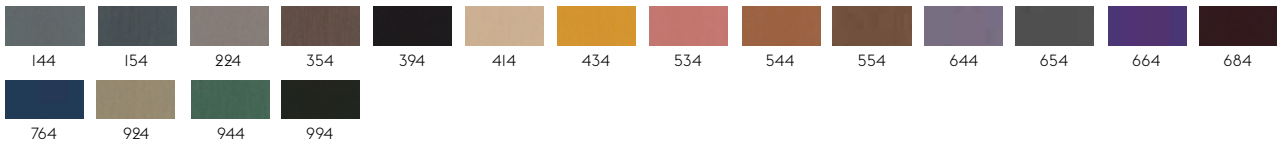

I14

**STILL BY KVADRAT**

Designer: Georgina Wright.

Composition: 100% Trevira CS.

Durability: 50.000 Martindale / Lightfastness: 6

I11

**TWILL WEAVE BY KVADRAT**

Designer: Jonathan Olivares.