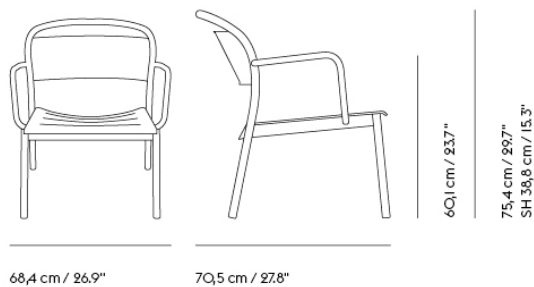

<b>Shipper Colli</b>	1
<b>Gross Weight (kg)</b>	16.35
<b>Net Weight (kg)</b>	13.2
<b>Stacking Information</b>	Linear Steel Lounge Chair stacks up to 4 chairs on the floor.
<b>Warranty Period</b>	10 years