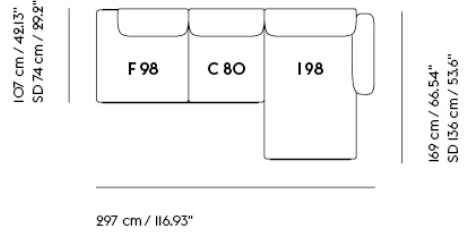

**IN SITU MODULAR SOFA / 3-SEATER -
CONFIGURATION 8**

Shipper Colli 6
Gross Weight (kg) 160.8
Net Weight (kg) 129.07
Warranty Period 10 years

Item No.	Color	Contract Price	Lead Time
Ready-To-Ship			
41914	Frame and Module - Clay 12/Black	SEK 53,315,70	-
99825	Frame and Module - Ecriture 240/Black	SEK 53,315,70	-
Extras			
83061	Leather care set for Refine Leather	SEK 172,00	-