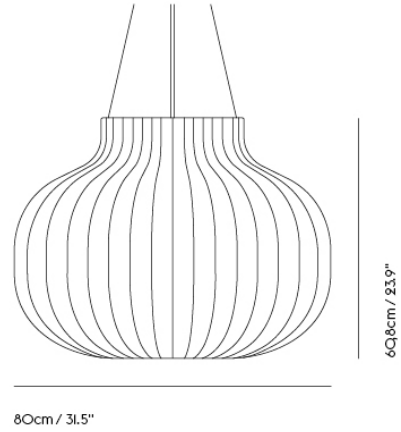

**STRAND PENDANT LAMP / CLOSED - Ø
80 CM / 31.5"**

Shipper Colli 1
Gross Weight (kg) 11.05
Net Weight (kg) 6.35
Bulb included No
Warranty Period 5 years

Item No.	Color	Contract Price	Lead Time
Ready-To-Ship			
22454	White - Closed	SEK 8.642,10	-