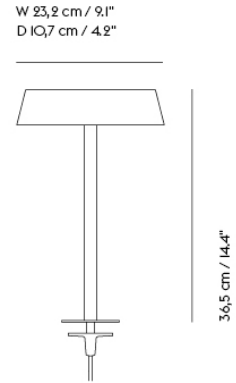

LINEAR MOUNTED LAMP / 23,2 CM / 9.1"

420

Shipper Colli	1
Gross Weight (kg)	1.681
Net Weight (kg)	0.78
Please note	Only usable with Linear System Power Kit. The connector pins in this product contains lead, CAS no. 7439-92-1.
Bulb included	Yes. Integrated LED.
Warranty Period	5 years

Item No.	Color	Contract Price	Lead Time
Ready-To-Ship			
22512	Black	SEK 3.138,10	-
22513	Grey	SEK 3.138,10	-