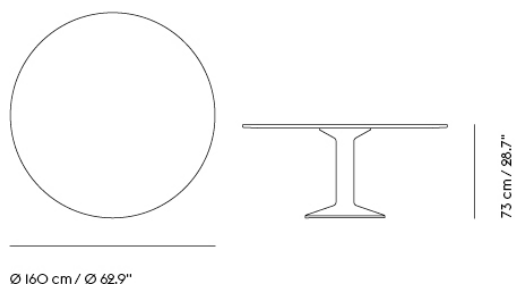

Shipper Colli	2
Gross Weight (kg)	96.98
Net Weight (kg)	74.217
Please note	Other color combinations are available upon request
Warranty Period	10 years

Item No.	Color	Contract Price	Lead Time
Ready-To-Ship			
32824	Black Linoleum/Black	SEK 36.975,70	-
32835	Dark Red Linoleum/Dark Red	SEK 36.975,70	-
32827	Dark Oiled Oak/Black	SEK 42.995,70	-
32829	Dark Oiled Oak/Dark Red	SEK 42.995,70	-
32828	Dark Oiled Oak/Grey	SEK 42.995,70	-
32830	Oiled Oak/Black	SEK 42.995,70	-
32832	Oiled Oak/Dark Red	SEK 42.995,70	-
32831	Oiled Oak/Grey	SEK 42.995,70	-
Extras			
70724-BLCK	Midst Table - Screw kit - Black		-
70724-GREY	Midst Table - Screw kit - Grey		-