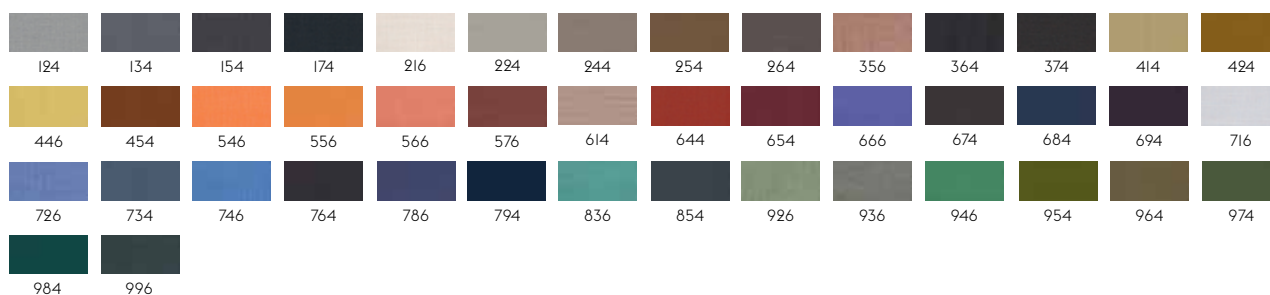

CANVAS BY KVADRAT

Designer: Giulio Ridolfo.

Composition: 90% new wool worsted, 10% nylon.

Durability: 100,000 Martindale / Lightfastness 5-7 (ISO I-8).

Sustainability: Complies with both EU ecolabel "The Flower" and Greenguard Gold Certification.

114