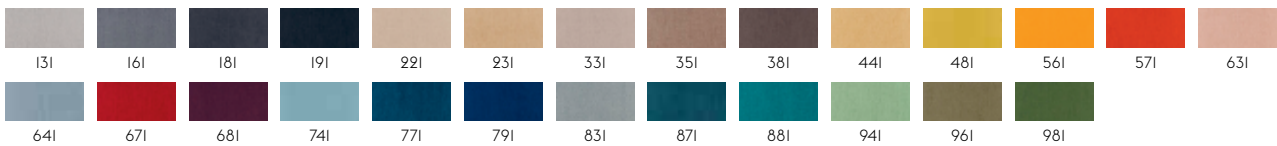

I14

**STILL BY KVADRAT**

Designer: Georgina Wright.

Composition: 100% Trevira CS.

Durability: 50.000 Martindale / Lightfastness: 6

I11

**TWILL WEAVE BY KVADRAT**

Designer: Jonathan Olivares.