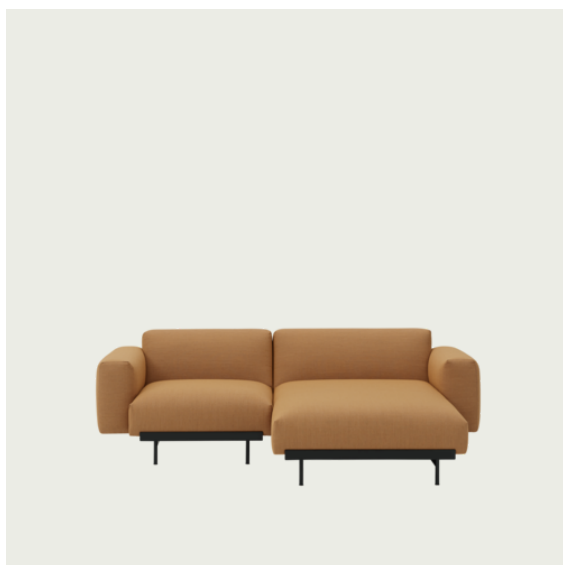

IN SITU MODULAR SOFA / 2-SEATER - CONFIGURATION 4

Shipper Colli	5
Gross Weight (kg)	133.8
Net Weight (kg)	103.21
Warranty Period	10 years

Item No.	Color	Contract Price	Lead Time
Ready-To-Ship			
41903	Frame and Module - Clay 12/Black	SEK 41.705,70	-
99814	Frame and Module - Ecriture 240/Black	SEK 41.705,70	-
Extras			
83061	Leather care set for Refine Leather	SEK 172,00	-