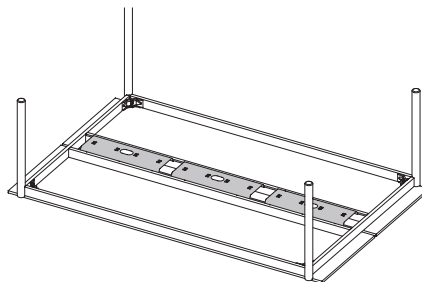

STEP 6. CABLE TRAYS

We recommend using 1 Cable Tray for the End Module – 120 cm / 47.2" and up to 3 Cable Trays for the Linear Table, End Module – 240 cm / 94.2" and the Middle Module – 240 cm / 94.2".

Linear System Cable Tray

Height – 3 cm / 1.2"
Width – 22 cm / 8.7"
Depth – 60 cm / 23.7"

Example:

Linear System Table – 240 cm / 94.5"