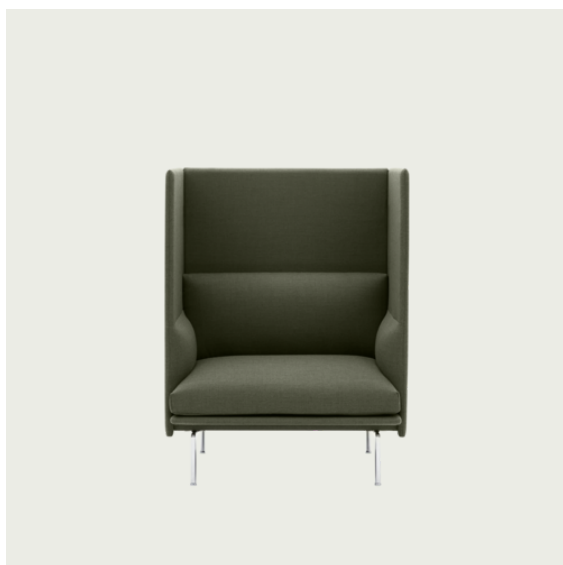

OUTLINE HIGHBACK SOFA 100 / 1-SEATER - POLISHED ALUMINUM BASE

Shipper Colli	1
Gross Weight (kg)	63
Net Weight (kg)	54
Additional Information	Please note that the highback height for this product is 100 cm / 39.4"
Warranty Period	10 years

Item No.	Color	Contract Price	Lead Time
Made-To-Order			
69428	Remix - All Colors	SEK 27,945,70	6 weeks
69430	Canvas - All Colors	SEK 31,815,70	6 weeks
69429	Clara - All Colors	SEK 31,815,70	6 weeks
91392	Colline - All Colors	SEK 31,815,70	6 weeks
69422	Fiord - All Colors	SEK 31,815,70	6 weeks
69425	Steelcut - All Colors	SEK 31,815,70	6 weeks
69424	Steelcut Trio - All Colors	SEK 31,815,70	6 weeks
69426	Hallingdal - All Colors	SEK 34,395,70	6 weeks
69441	Balder - All Colors	SEK 36,115,70	6 weeks
85738	Beck - All Colors	SEK 36,115,70	8 weeks
68346	Clay - All Colors	SEK 36,115,70	6 weeks
69431	Divina - All Colors	SEK 36,115,70	6 weeks
69432	Divina MD - All Colors	SEK 36,115,70	6 weeks
69433	Divina Melange - All Colors	SEK 36,115,70	6 weeks
76254	Ecriture - All Colors	SEK 36,115,70	6 weeks
97566	Hearth - All Colors	SEK 36,115,70	8 weeks
91523	Planum - All Colors	SEK 36,115,70	6 weeks
69442	Twill Weave - All Colors	SEK 36,115,70	6 weeks
69440	Vidar - All Colors	SEK 36,115,70	6 weeks

Extras

83061	Leather care set for Refine Leather	SEK 172,00	-