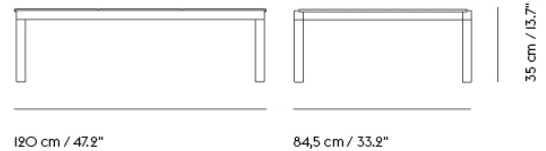

COUPLE COFFEE TABLE / 120 X 84 X 35 CM / 47.2 X 33.2 X 13.7"

Shipper Colli	4
Gross Weight (kg)	39.67
Net Weight (kg)	33.53
Warranty	10 years

Item No.	Color	Contract Price	Lead Time
Ready-To-Ship			
50380	2 Plain I Wavy - Light Blue/Dark Oiled Oak	SEK 14.185,70	-
50381	2 Plain I Wavy - Light Blue/Oak	SEK 14.185,70	-
50349	2 Plain I Wavy - Sand/Dark Oiled Oak	SEK 14.185,70	-
50351	2 Plain I Wavy - Sand/Oak	SEK 14.185,70	-
50368	2 Plain I Wavy - Taupe/Dark Oiled Oak	SEK 14.185,70	-
50369	2 Plain I Wavy - Taupe/Oak	SEK 14.185,70	-
50375	3 Plain - Pale Blue/Dark Oiled Oak	SEK 14.185,70	-
50374	3 Plain - Pale Blue/Oak	SEK 14.185,70	-
50321	3 Plain - Sand/Dark Oiled Oak	SEK 14.185,70	-
50319	3 Plain - Sand/Oak	SEK 14.185,70	-
50363	3 Plain - Taupe/Dark Oiled Oak	SEK 14.185,70	-
50362	3 Plain - Taupe/Oak	SEK 14.185,70	-