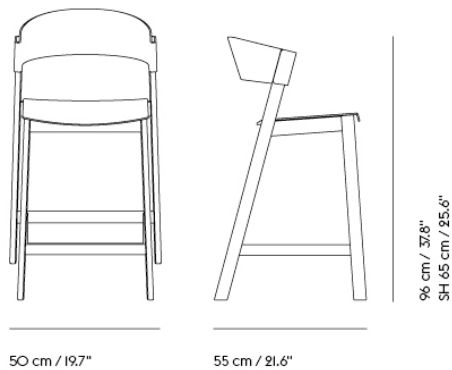

Shipper Colli	1
Gross Weight (kg)	8.75
Net Weight (kg)	5.85
Base color options	Black, Dark Beige, Green, Oak or Stained Dark Brown
Warranty Period	10 Years

Item No.	Color	Contract Price	Lead Time
Ready-To-Ship			
33202	Black	SEK 5.804,10	-
33207	Dark Beige	SEK 5.804,10	-
33204	Green	SEK 5.804,10	-
33206	Midnight Blue	SEK 5.804,10	-
33201	Oak	SEK 5.804,10	-
33205	Stained Dark Brown	SEK 5.804,10	-
Made-To-Order			
33221	Remix - All Colors	SEK 6.578,10	7 weeks
33229	Canvas - All Colors	SEK 7.047,70	7 weeks
33228	Clara - All Colors	SEK 7.047,70	7 weeks
33234	Colline - All Colors	SEK 7.047,70	7 weeks
33239	Fiord - All Colors	SEK 7.047,70	7 weeks
33236	Re-wool - All Colors	SEK 7.047,70	7 weeks
33233	Sabi - All Colors	SEK 7.047,70	7 weeks
33222	Steelcut - All Colors	SEK 7.047,70	7 weeks
33223	Steelcut Trio - All Colors	SEK 7.047,70	7 weeks
33224	Hallingdal - All Colors	SEK 7.180,10	7 weeks
33219	Beck - All Colors	SEK 7.305,70	9 weeks
33231	Clay - All Colors	SEK 7.305,70	7 weeks
33225	Divina - All Colors	SEK 7.305,70	7 weeks
33226	Divina MD - All Colors	SEK 7.305,70	7 weeks