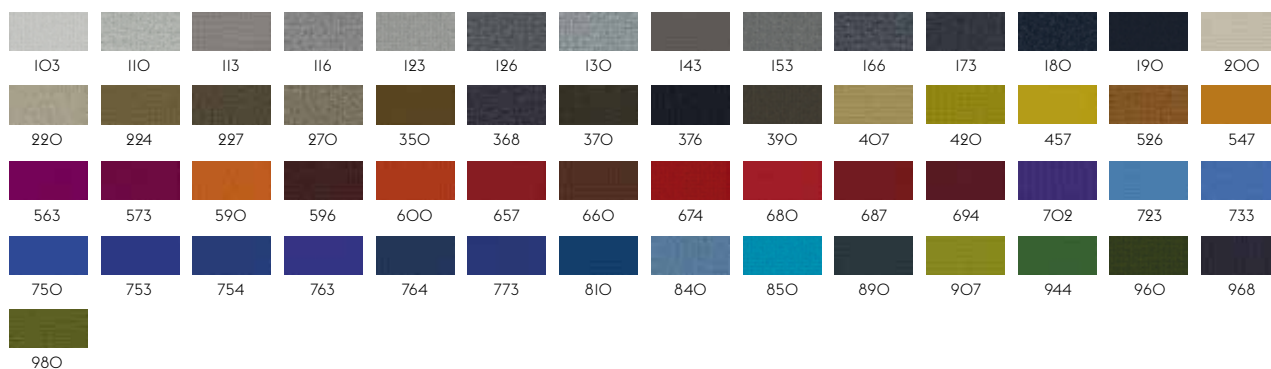

HALLINGDAL 65 BY KVADRAT

Designer: Nanna Ditzel.

Composition: 70% new wool, 30% viscose.

Durability: 100.000 Martindale / Lightfastness 6-7.

Sustainability: Complies with both EU ecolabel "The Flower" and Greenguard Gold Certification.

100