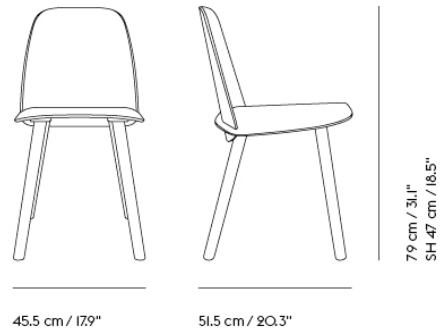

Shipper Colli |
Gross Weight (kg) 6.9
Net Weight (kg) 4.5
Warranty Period 5 years

Item No.	Color	Contract Price	Lead Time
Ready-To-Ship			
32002	Black	SEK 3.693,70	-
32004	Green	SEK 3.693,70	-
32003	Grey	SEK 3.693,70	-
32006	Midnight Blue	SEK 3.693,70	-
32001	Oak	SEK 3.693,70	-
32009	Stained Dark Brown	SEK 3.693,70	-
32005	Tan Rose	SEK 3.693,70	-
32008	White ***	SEK 3.693,70	-
Extras			
80152	Felt glides for Nerd Series and Workshop Chair and Bench (4 pcs per pack) - Black	SEK 141,90	-
80153	Felt glides for Nerd Series and Workshop Chair and Bench (4 pcs per pack) - Grey	SEK 141,90	-
COM/COL & Specials			
32010	Special Color	SEK 4.170,10	>MOQ: 24 Start-Up Fee: SEK 10.495,00
			10 weeks