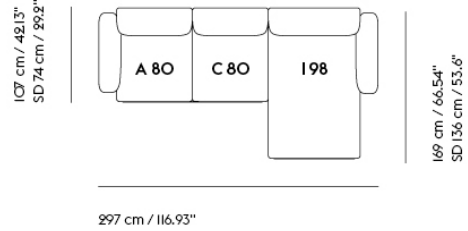

**IN SITU MODULAR SOFA / 3-SEATER -
CONFIGURATION 6**

Shipper Colli 6
Gross Weight (kg) 171.9
Net Weight (kg) 133.22
Warranty Period 10 years

Item No.	Color	Contract Price	Lead Time
Ready-To-Ship			
41912	Frame and Module - Clay 12/Black	SEK 55,465,70	-
99823	Frame and Module - Ecriture 240/Black	SEK 55,465,70	-
Extras			
83061	Leather care set for Refine Leather	SEK 172,00	-