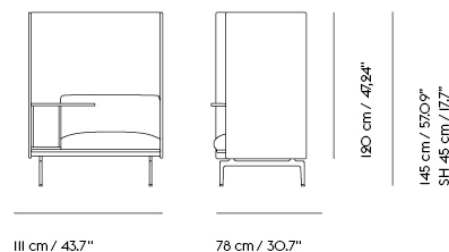

OUTLINE HIGHBACK WORK 120 / LEFT - POLISHED ALUMINUM BASE - SH: 45 CM / 17.7"

Shipper Colli	1
Gross Weight (kg)	38
Net Weight (kg)	28
Please note	That this product features a table on the left-hand side when facing the product from the front.
Warranty Period	5 years

Item No.	Color	Contract Price	Lead Time
Made-To-Order			
75366	Remix - All Colors	SEK 41.705,70	6 weeks
75446	Canvas - All Colors	SEK 46.005,70	6 weeks
75406	Clara - All Colors	SEK 46.005,70	6 weeks
75770	Colline - All Colors	SEK 46.005,70	6 weeks
75126	Fiord - All Colors	SEK 46.005,70	6 weeks
75246	Steelcut - All Colors	SEK 46.005,70	6 weeks
75206	Steelcut Trio - All Colors	SEK 46.005,70	6 weeks
75286	Hallingdal - All Colors	SEK 47.725,70	6 weeks
75046	Balder - All Colors	SEK 48.585,70	6 weeks
85616	Beck - All Colors	SEK 48.585,70	8 weeks
75726	Clay - All Colors	SEK 48.585,70	6 weeks
75486	Divina - All Colors	SEK 48.585,70	6 weeks
75526	Divina MD - All Colors	SEK 48.585,70	6 weeks
75566	Divina Melange - All Colors	SEK 48.585,70	6 weeks
76124	Ecriture - All Colors	SEK 48.585,70	6 weeks
97642	Hearth - All Colors	SEK 48.585,70	8 weeks
75790	Planum - All Colors	SEK 48.585,70	6 weeks
75086	Twill Weave - All Colors	SEK 48.585,70	6 weeks
75686	Vidar - All Colors	SEK 48.585,70	6 weeks

Extras

83061	Leather care set for Refine Leather	SEK 172,00	-