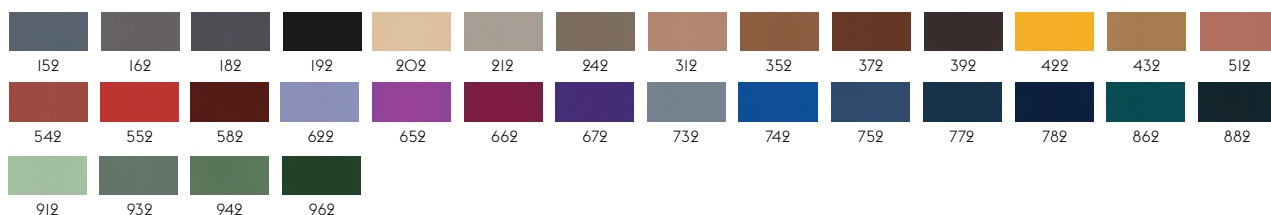

HALLINGDAL 65 BY KVADRAT

Designer: Nanna Ditzel.

Composition: 70% new wool, 30% viscose.

Durability: 100.000 Martindale / Lightfastness 6-7.

Sustainability: Complies with both EU ecolabel "The Flower" and Greenguard Gold Certification.

100

HEARTH BY MAHARAM

Composition: 32% wool, 31% acrylic, 30% cotton, 7% polyester

Durability: 60.000 Martindale / Lightfastness AATCC 16.3, 40+ hours.

Sustainability: Complies with Greenguard Gold Certification.

1

HERO BY KVADRAT

Designer: Patricia Urquiola.

Composition: 96% new wool, 4% nylon.

Durability: 45.000 Martindale / Lightfastness 5-6.

Sustainability: Complies with EU ecolabel "The Flower".

102

MANNER BY MAHARAM

Composition: 65% Post-Industrial Recycled Polyester, 35% Post-Consumer Recycled Polyester.

Durability: 300.000 double rubs Wyzenbeek / Lightfastness AATCC 16.3, 40+ hours.

Sustainability: Complies with Greenguard Gold Certification.

1

OCEAN BY ROHLEDER

Designer: Rohleder.

Composition: 74% Polyacrylic / 26% Polyester.

Durability: 30.000 Martindale / Lightfastness 5-7 (ISO 1-8).

3