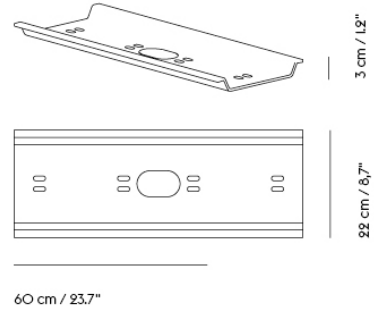

Shipper Colli 1
Gross Weight (kg) 0.212
Net Weight (kg) 0.181
Warranty Period 5 years

Item No.	Color	Contract Price	Lead Time
Ready-To-Ship			
39970	Dark Grey	SEK 841,90	-