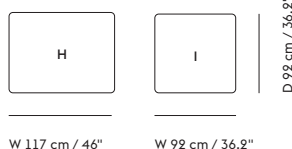

FREESTANDING MODULES