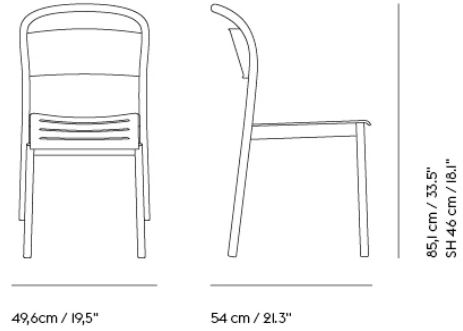

Shipper Colli	1
Gross Weight (kg)	11.45
Net Weight (kg)	8.05
Stacking Information	Linear Steel Side Chair stacks up to 5 chairs on the floor.
Warranty Period	5 years

Item No.	Color	Contract Price	Lead Time
Ready-To-Ship			
30980	Anthracite Black	SEK 2.880,10	-
30983	Burnt Orange	SEK 2.880,10	-
30982	Dark Green	SEK 2.880,10	-
30984	Grey	SEK 2.880,10	-
30985	Pale Blue	SEK 2.880,10	-
Extras			
31603	Chair Seat Pad - Twitell - Dark Grey	SEK 460,10	-
31602	Chair Seat Pad - Twitell - Light Grey	SEK 460,10	-