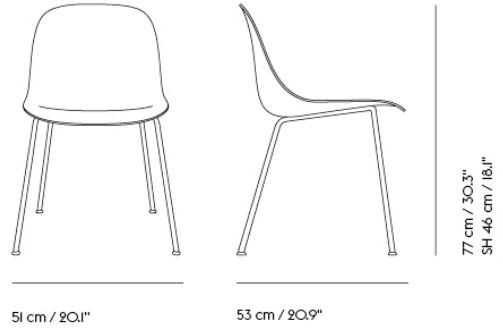

Shipper Colli	1
Gross Weight (kg)	9
Net Weight (kg)	4.9
Base color options	Anthracite Black, Chrome, Dusty Green, Grey or White
Warranty Period	10 Years

Item No.	Color	Contract Price	Lead Time
Ready-To-Ship			
58932	Black/Anthracite Black (Recycled Plastic)	SEK 2.450,10	-
58934	Dusty Green/Dusty Green (Recycled Plastic)	SEK 2.450,10	-
58933	Grey/Grey (Recycled Plastic)	SEK 2.450,10	-
58936	Natural White/White (Recycled Plastic)	SEK 2.450,10	-
58935	Ochre/Anthracite Black (Recycled Plastic)	SEK 2.450,10	-
Made-To-Order			
59037	Black/Chrome (Recycled Plastic)	SEK 2.450,10	3 weeks
59039	Dusty Green/Chrome (Recycled Plastic)	SEK 2.450,10	3 weeks
59038	Grey/Chrome (Recycled Plastic)	SEK 2.450,10	3 weeks
59041	Natural White/Chrome (Recycled Plastic)	SEK 2.450,10	3 weeks
59040	Ochre/Chrome (Recycled Plastic)	SEK 2.450,10	3 weeks
23210	Remix - All Colors	SEK 4.381,70	4 weeks
23218	Canvas - All Colors	SEK 5.202,10	4 weeks
23217	Clara - All Colors	SEK 5.202,10	4 weeks
59552	Fiord - All Colors	SEK 5.202,10	4 weeks
55010	Hero - All Colors	SEK 5.202,10	4 weeks
19664	Re-wool - All Colors	SEK 5.202,10	4 weeks
19552	Sabi - All Colors	SEK 5.202,10	4 weeks
23211	Steelcut - All Colors	SEK 5.202,10	4 weeks
23212	Steelcut Trio - All Colors	SEK 5.202,10	4 weeks
23213	Hallingdal - All Colors	SEK 5.890,10	4 weeks