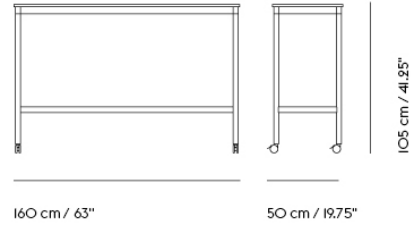

BASE HIGH TABLE / WITH CASTORS / 160 X 50 H: 105 CM / 63 X 19.7 H: 41.3"

Shipper Colli	2
Gross Weight (kg)	35
Net Weight (kg)	29.22
Base color options	Black or White
Warranty Period	10 years

Item No.	Color	Contract Price	Lead Time
Made-To-Order			
64308	Black Laminate/Plywood/Black	SEK 18.055,70	8 weeks
64372	Black Laminate/Plywood/White	SEK 18.055,70	8 weeks
64348	White Laminate/Plywood/Black	SEK 18.055,70	8 weeks
64419	White Laminate/Plywood/White	SEK 18.055,70	8 weeks
64324	Black Nanolaminate/Plywood/Black	SEK 21.495,70	8 weeks
64388	Black Nanolaminate/Plywood/White	SEK 21.495,70	8 weeks
64356	White Nanolaminate/Plywood/Black	SEK 21.495,70	8 weeks
64420	White Nanolaminate/Plywood/White	SEK 21.495,70	8 weeks
64332	Lacquered Oak Veneer/Plywood/Black	SEK 20.205,70	8 weeks
64396	Lacquered Oak Veneer/Plywood/White	SEK 20.205,70	8 weeks
64316	Black Linoleum/Plywood/Black	SEK 19.775,70	8 weeks
64380	Black Linoleum/Plywood/White	SEK 19.775,70	8 weeks