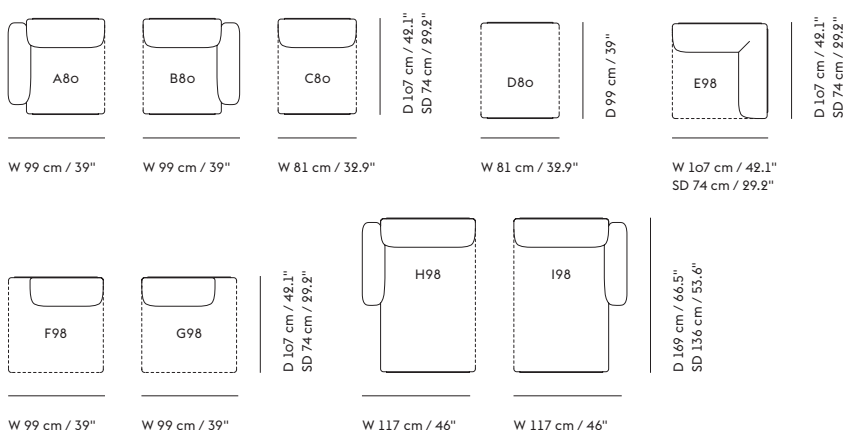

A grand modular sofa that can be tailored to your exact needs with its modular elements hidden through the subtle detailing of the frame's front profile, paired with deep comfort and a soft seat.

With the In Situ Modular Sofa, you can choose between any of the 30 predesigned configurations on the following pages or create your own configuration, following the guidelines below.

Visit planner.muuto.com to create your own configuration online.

Create your own In Situ Configuration

1. SEATING MODULES

Find the seating modules of your desired configuration and add the item numbers of the desired textile or leather upholstery separately to your order.

You can only connect modules to the open sides and end of the modules, illustrated here with dotted lines.

An In Situ configuration must always have one of the following seating modules at each end: Armrest Module (A80, B80, H98 or I98), Ottoman Module (D80) or Open-Ended Module (F98 or G98).

The Ottoman Module (D80) can only be used in extension of Open-Ended Modules (F98 or G98) or as the only free-standing I-Seater configuration possible to build.

SEATING MODULES