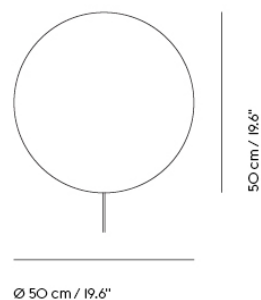

# CALM WALL LAMP / Ø 50 CM / 19.6" - TOUCH DIM

Shipper Colli	2
Gross Weight (kg)	7.793
Net Weight (kg)	4.97
Bulb included	Yes. Integrated, non-replaceable LED
Please note	This lamp comes with a touch dim button and a cable with plug.
Warranty Period	5 years