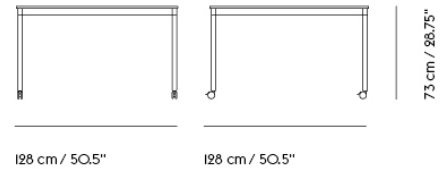

BASE TABLE / WITH CASTORS / 128 X 128 CM / 50.4 X 50.4"

Shipper Colli	2
Gross Weight (kg)	29.8
Net Weight (kg)	22.44
Base color options	Black or White
Warranty Period	10 years

Item No.	Color	Contract Price	Lead Time
Made-To-Order			
64443	Black Laminate/Plywood/Black	SEK 12.895,70	6 weeks
64563	Black Laminate/Plywood/White	SEK 12.895,70	6 weeks
64518	White Laminate/Plywood/Black	SEK 12.895,70	6 weeks
64638	White Laminate/Plywood/White	SEK 12.895,70	6 weeks
64473	Black Nanolaminat/Plywood/Black	SEK 15.905,70	6 weeks
64593	Black Nanolaminat/Plywood/White	SEK 15.905,70	6 weeks
64533	White Nanolaminat/Plywood/Black	SEK 15.905,70	6 weeks
64653	White Nanolaminat/Plywood/White	SEK 15.905,70	6 weeks
64488	Lacquered Oak Veneer/Plywood/Black	SEK 14.615,70	6 weeks
64608	Lacquered Oak Veneer/Plywood/White	SEK 14.615,70	6 weeks
64458	Black Linoleum/Plywood/Black	SEK 14.615,70	6 weeks
64578	Black Linoleum/Plywood/White	SEK 14.615,70	6 weeks