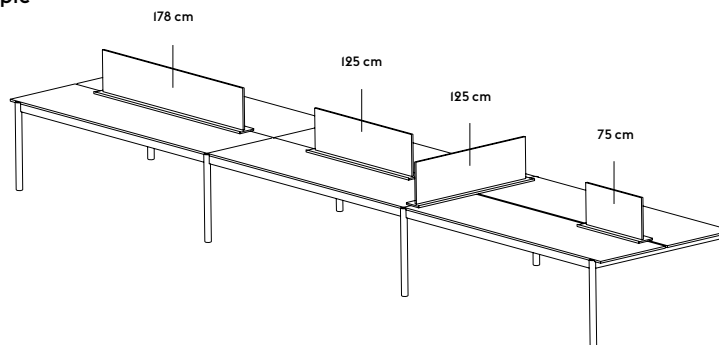

STEP 2. ACCESSORIES

Trays

Add your desired number of Linear System Trays.

Note
Trays must be mounted at least 5 cm / 2" from the table edge.

Linear System Tray — Ø24 cm / 9.5"

Height — 15,6 cm / 6.2"
Diameter — 24 cm / 9.5"

Linear System Tray — Ø36 cm / 14.2"

Height — 9,6 cm / 3.8"
Diameter — 36 cm / 14.2"

Linear System Tray — 170 cm / 66.9"

Height — 15 cm / 5.9"
Width — 21 cm / 8.3"
Length — 170 cm / 66.9"

Screens

Add your desired number of Linear System Screens.

Note
We recommend that screens are mounted to the table. They must be placed at least 5 cm / 2" from the table edge.

Linear System Screen — 75 cm / 29.5"

Height — 35 cm / 13.8"
Width — 15 cm / 5.9"
Length — 75 cm / 29.5"

Linear System Screen — 125 cm / 49.2"

Height — 35 cm / 13.8"
Width — 15 cm / 5.9"
Length — 125 cm / 49.2"

Linear System Screen — 178 cm / 70.1"

Height — 35 cm / 13.8"
Width — 15 cm / 5.9"
Length — 178 cm / 70.1"

Note
Please note that only the Linear System Screen 125 cm / 49.2" can be mounted across the table.

Example

OPTION A
1. TABLES / 2. ACCESSORIES / 3. LIGHTING / 4. TABLE POWER OUTLET / 5. INTEGRATED POWER / 6. CABLE TRAY