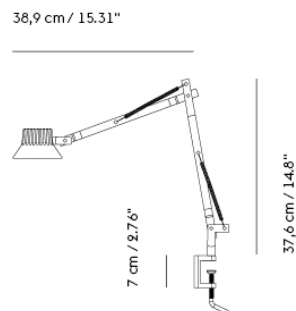

- Shipper Colli 2
- Gross Weight (kg) 1.215
- Net Weight (kg) 0.715
- Bulb included Dimmable, integrated, and non-user replaceable LED
- Warranty period 5 years

Item No.	Color	Contract Price	Lead Time
Ready-To-Ship			
14383	Black	SEK 3.482,10	-
14395	Brown Green	SEK 3.482,10	-