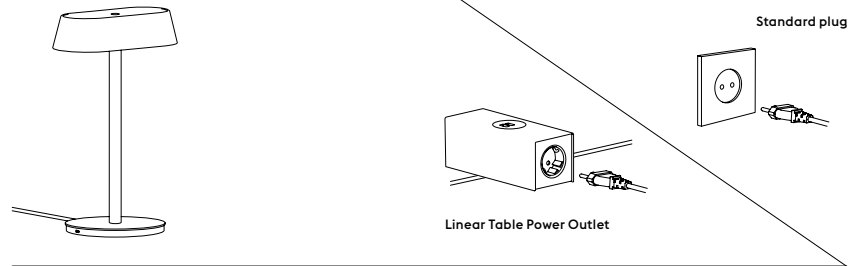

LINEAR TABLE LAMP ONLY

The Linear Table Lamp can either be connected to a standard wall plug or the Table Power Outlet.