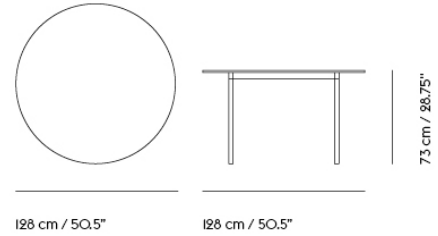

Shipper Colli	2
Gross Weight (kg)	23.5
Net Weight (kg)	18.75
Base color options	Black or White
Warranty Period	10 years

Item No.	Color	Contract Price	Lead Time
Made-To-Order			
64108	Black Laminate/Plywood/Black	SEK 10.315,70	6 weeks
64107	Black Laminate/Plywood/White	SEK 10.315,70	6 weeks
64106	White Laminate/Plywood/Black	SEK 10.315,70	6 weeks
64105	White Laminate/Plywood/White	SEK 10.315,70	6 weeks
64116	Black Nanolaminate/Plywood/Black	SEK 14.185,70	6 weeks
64115	Black Nanolaminate/Plywood/White	SEK 14.185,70	6 weeks
64114	White Nanolaminate/Plywood/Black	SEK 14.185,70	6 weeks
64113	White Nanolaminate/Plywood/White	SEK 14.185,70	6 weeks
64799	Lacquered Oak Veneer/Plywood/Black	SEK 12.895,70	6 weeks
64798	Lacquered Oak Veneer/Plywood/White	SEK 12.895,70	6 weeks
64110	Black Linoleum/Plywood/Black	SEK 12.465,70	6 weeks
64109	Black Linoleum/Plywood/White	SEK 12.465,70	6 weeks
Extras			
70721	Adjustable Feet for Base Table - Set of 4		-