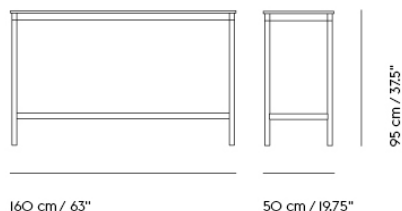

BASE HIGH TABLE / 160 X 50 H: 95 CM / 63 X 19.7 H: 37.4"

Shipper Colli	2
Gross Weight (kg)	23
Net Weight (kg)	17.22
Base color options	Black or White
Warranty Period	10 years

Item No.	Color	Contract Price	Lead Time
Made-To-Order			
62088	Black Laminate/Plywood/Black	SEK 16.765,70	8 weeks
62087	Black Laminate/Plywood/White	SEK 16.765,70	8 weeks
62086	White Laminate/Plywood/Black	SEK 16.765,70	8 weeks
62085	White Laminate/Plywood/White	SEK 16.765,70	8 weeks
62096	Black Nanolaminate/Plywood/Black	SEK 20.205,70	8 weeks
62095	Black Nanolaminate/Plywood/White	SEK 20.205,70	8 weeks
62094	White Nanolaminate/Plywood/Black	SEK 20.205,70	8 weeks
62093	White Nanolaminate/Plywood/White	SEK 20.205,70	8 weeks
64779	Lacquered Oak Veneer/Plywood/Black	SEK 19.345,70	8 weeks
64778	Lacquered Oak Veneer/Plywood/White	SEK 19.345,70	8 weeks
62090	Black Linoleum/Plywood/Black	SEK 18.485,70	8 weeks
62089	Black Linoleum/Plywood/White	SEK 18.485,70	8 weeks
Extras			
70721	Adjustable Feet for Base Table - Set of 4		-