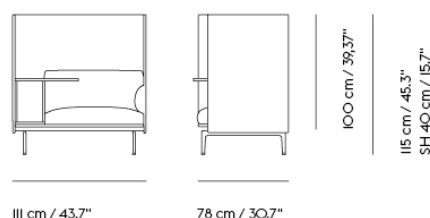

OUTLINE HIGHBACK WORK 100 / LEFT - BLACK BASE

Shipper Colli	1
Gross Weight (kg)	83
Net Weight (kg)	74
Please note	That this product features a table on the left-hand side when facing the product from the front.
Warranty Period	5 years

Item No.	Color	Contract Price	Lead Time
Made-To-Order			
28615	Remix - All Colors	SEK 38.265,70	6 weeks
28619	Canvas - All Colors	SEK 42.135,70	6 weeks
28617	Clara - All Colors	SEK 42.135,70	6 weeks
91346	Colline - All Colors	SEK 42.135,70	6 weeks
28603	Fiord - All Colors	SEK 42.135,70	6 weeks
28609	Steelcut - All Colors	SEK 42.135,70	6 weeks
28607	Steelcut Trio - All Colors	SEK 42.135,70	6 weeks
28611	Hallingdal - All Colors	SEK 45.145,70	6 weeks
28641	Balder - All Colors	SEK 46.435,70	6 weeks
85692	Beck - All Colors	SEK 46.435,70	8 weeks
68355	Clay - All Colors	SEK 46.435,70	6 weeks
28621	Divina - All Colors	SEK 46.435,70	6 weeks
28623	Divina MD - All Colors	SEK 46.435,70	6 weeks
28625	Divina Melange - All Colors	SEK 46.435,70	6 weeks
76208	Ecriture - All Colors	SEK 46.435,70	6 weeks
97524	Hearth - All Colors	SEK 46.435,70	8 weeks
91477	Planum - All Colors	SEK 46.435,70	6 weeks
28643	Twill Weave - All Colors	SEK 46.435,70	6 weeks
28639	Vidar - All Colors	SEK 46.435,70	6 weeks

Extras

83061	Leather care set for Refine Leather	SEK 172,00	-