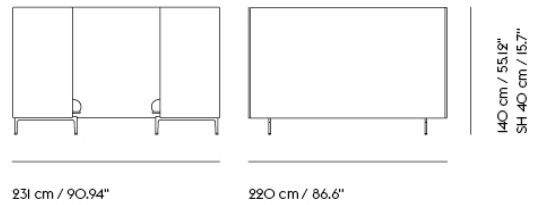

OUTLINE HIGHBACK CABIN 120 / 3-SEATER - POLISHED ALUMINUM BASE

Shipper Colli	3
Gross Weight (kg)	150
Net Weight (kg)	104.5
Warranty Period	10 years

Item No.	Color	Contract Price	Lead Time
Made-To-Order			
80879	Remix - All Colors	SEK 92.445,70	6 weeks
80951	Canvas - All Colors	SEK 105.775,70	6 weeks
80915	Clara - All Colors	SEK 105.775,70	6 weeks
81253	Colline - All Colors	SEK 105.775,70	6 weeks
80663	Fiord - All Colors	SEK 105.775,70	6 weeks
80771	Steelcut - All Colors	SEK 105.775,70	6 weeks
80735	Steelcut Trio - All Colors	SEK 105.775,70	6 weeks
80807	Hallingdal - All Colors	SEK 112.225,70	6 weeks
80591	Balder - All Colors	SEK 114.375,70	6 weeks
85665	Beck - All Colors	SEK 114.375,70	8 weeks
81203	Clay - All Colors	SEK 114.375,70	6 weeks
80987	Divina - All Colors	SEK 114.375,70	6 weeks
81023	Divina MD - All Colors	SEK 114.375,70	6 weeks
81059	Divina Melange - All Colors	SEK 114.375,70	6 weeks
76173	Ecriture - All Colors	SEK 114.375,70	6 weeks
97661	Hearth - All Colors	SEK 114.375,70	8 weeks
81271	Planum - All Colors	SEK 114.375,70	6 weeks
80627	Twill Weave - All Colors	SEK 114.375,70	6 weeks
81167	Vidar - All Colors	SEK 114.375,70	6 weeks
Extras			
83061	Leather care set for Refine Leather	SEK 172,00	-