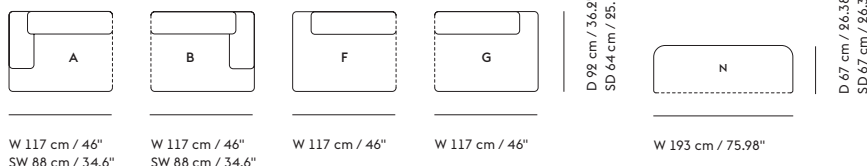

Designed with long, elegant lines, the Connect Modular Sofa's details of its small feet underneath for a hovering, light sentiment and pointy corners allow for the design to bring character to any space.

Create your own Connect Modular Sofa by choosing from 11 modules, following the guidelines below.

Visit planner.muuto.com to create your own configuration online.

Create your own Connect Configuration

1. SEATING MODULES

Select your desired seating modules.

Add the item numbers of the desired textile separately to your order.

Note

You can only connect seating modules with pre-mounted linking brackets on the sides, illustrated here with dotted lines. Please note that the modules H & I can only be used as a freestanding ottoman and not part of the sofa configuration.

END MODULES