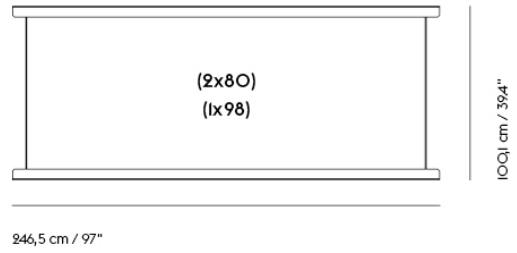

IN SITU MODULAR SOFA / FRAME SECTION (2 X 80 + 1 X 98)

Shipper Colli 1
Gross Weight (kg) 31.2
Net Weight (kg) 26.22
Warranty Period 10 years

Item No.	Color	Contract Price	Lead Time
Ready-To-Ship			
41561	Black - 2 x 80 + 1 x 98	SEK 5.546,10	-