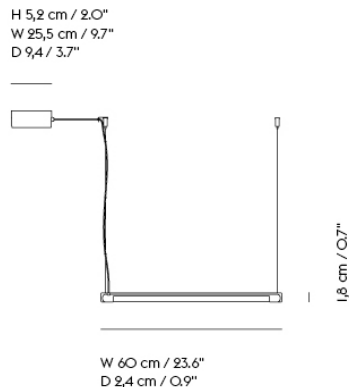

FINE SUSPENSION LAMP / 60 CM / 23.5"

787

Shipper Colli	1
Gross Weight (kg)	1.08
Net Weight (kg)	0.65
Bulb included	Dimmable, integrated, and non-user replaceable LED
Warranty Period	5 years

Item No.	Color	Contract Price	Lead Time
Ready-To-Ship			
22750	Black	SEK 3.482,10	-
22752	Deep Red	SEK 3.482,10	-
22751	Grey	SEK 3.482,10	-