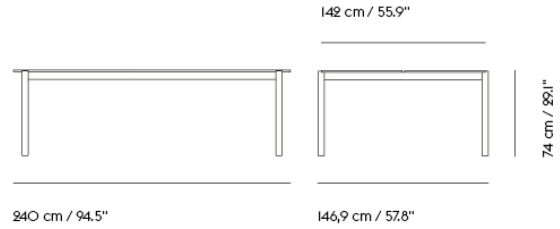

Shipper Colli	2
Gross Weight (kg)	75.007
Net Weight (kg)	63.71
Warranty Period	5 years

Item No.	Color	Contract Price	Lead Time
Ready-To-Ship			
59967	White Laminate/White ABS/Oak ***	SEK 20.205,70	-
50216	Black Nanolaminate/Black ABS/Black	SEK 24.935,70	-
59971	Black Nanolaminate/Black ABS/Oak	SEK 24.935,70	-
59966	Oak Veneer/Oak	SEK 21.495,70	-
50225	Black Lacquered Ash Veneer/Black	SEK 21.495,70	-