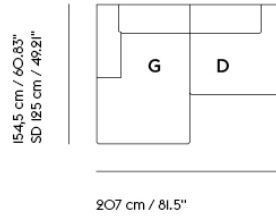

CONNECT SOFT MODULAR SOFA / 2-SEATER - CONFIGURATION 3

Shipper Colli 2
Gross Weight (kg) 113.2
Net Weight (kg) 86.4
Warranty Period 10 years

Item No.	Color	Contract Price	Lead Time
Made-To-Order			
96010	Re-wool I28	SEK 37.835,70	6 weeks
96011	Clay I2	SEK 41.705,70	6 weeks
Extras			
83061	Leather care set for Refine Leather	SEK 172,00	-