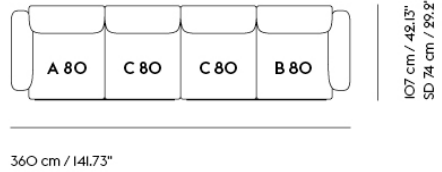

IN SITU MODULAR SOFA / 4-SEATER - CONFIGURATION I

Shipper Colli	7
Gross Weight (kg)	191.2
Net Weight (kg)	147.5
Warranty Period	10 years

Item No.	Color	Contract Price	Lead Time
Ready-To-Ship			
41916	Frame and Module - Clay 12/Black	SEK 63.635,70	-
99827	Frame and Module - Ecriture 240/Black	SEK 63.635,70	-
Extras			
83061	Leather care set for Refine Leather	SEK 172,00	-