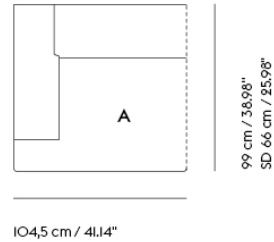

CONNECT SOFT MODULAR SOFA / LEFT ARMREST (A)

Shipper Colli	1
Gross Weight (kg)	50
Net Weight (kg)	38.3
Please note	This product features an armrest on the left-hand side when facing the product from the front.
Warranty Period	10 years

Item No.	Color	Contract Price	Lead Time
Ready-To-Ship			
94509-128	Re-wool I28	SEK 17.625,70	-
94617-12	Clay I2	SEK 18.485,70	-
Made-To-Order			
94518	Remix - All Colors	SEK 14.615,70	6 weeks
94563	Canvas - All Colors	SEK 17.625,70	6 weeks
94572	Clara - All Colors	SEK 17.625,70	6 weeks
94536	Fiord - All Colors	SEK 17.625,70	6 weeks
94509	Re-wool - All Colors	SEK 17.625,70	6 weeks
98822	Sabi - All Colors	SEK 17.625,70	6 weeks
94545	Steelcut - All Colors	SEK 17.625,70	6 weeks
94554	Steelcut Trio - All Colors	SEK 17.625,70	6 weeks
94581	Hallingdal - All Colors	SEK 18.055,70	6 weeks
94500	Balder - All Colors	SEK 18.485,70	6 weeks
99440	Beck - All Colors	SEK 18.485,70	8 weeks
94617	Clay - All Colors	SEK 18.485,70	6 weeks
94590	Divina - All Colors	SEK 18.485,70	6 weeks
94599	Divina MD - All Colors	SEK 18.485,70	6 weeks
94608	Divina Melange - All Colors	SEK 18.485,70	6 weeks
98842	Ecriture - All Colors	SEK 18.485,70	6 weeks
66700	Hearth - All Colors	SEK 18.485,70	8 weeks
76414	Planum - All Colors	SEK 18.485,70	6 weeks