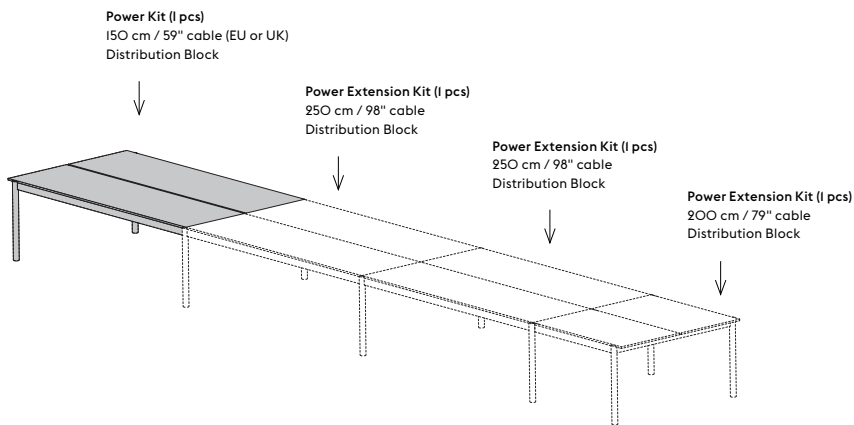

Example 2

OPTION B

1. TABLES / 2. ACCESSORIES / 3. LIGHTING / 4. TABLE POWER OUTLET / 5. INTEGRATED POWER / 6. CABLE TRAY