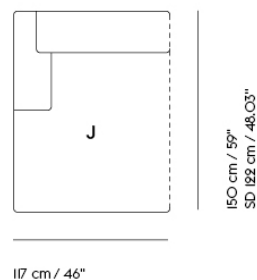

CONNECT MODULAR SOFA / LEFT ARMREST LOUNGE (J)

Shipper Colli	1
Gross Weight (kg)	73
Net Weight (kg)	70
Please note	That this product features an armrest on the left-hand side when facing the product from the front.
Warranty Period	10 years

Item No.	Color	Contract Price	Lead Time
Made-To-Order			
11510	Remix - All Colors	SEK 19.775,70	6 weeks
98269	Canvas - All Colors	SEK 22.785,70	6 weeks
11602	Clara - All Colors	SEK 22.785,70	6 weeks
95809	Colline - All Colors	SEK 22.785,70	6 weeks
98299	Fiord - All Colors	SEK 22.785,70	6 weeks
11590	Steelcut - All Colors	SEK 22.785,70	6 weeks
11550	Steelcut Trio - All Colors	SEK 22.785,70	6 weeks
11630	Hallingdal - All Colors	SEK 23.215,70	6 weeks
66559	Beck - All Colors	SEK 24.505,70	8 weeks
95709	Clay - All Colors	SEK 24.505,70	6 weeks
20270	Divina - All Colors	SEK 24.505,70	6 weeks
19030	Divina MD - All Colors	SEK 24.505,70	6 weeks
19050	Divina Melange - All Colors	SEK 24.505,70	6 weeks
76348	Ecriture - All Colors	SEK 24.505,70	6 weeks
66609	Hearth - All Colors	SEK 24.505,70	8 weeks
98787	Planum - All Colors	SEK 24.505,70	6 weeks
95909	Twill Weave - All Colors	SEK 24.505,70	6 weeks
76326	Vidar - All Colors	SEK 24.505,70	6 weeks
COM/COL & Specials			
97170	COM - Imitation Leather	SEK 23.215,70	6-12 weeks
11570	COM - Textile	SEK 24.505,70	6-12 weeks