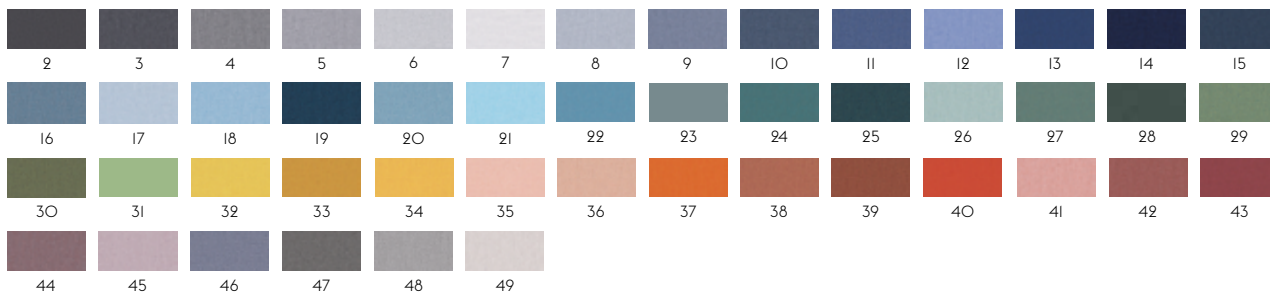

BECK BY MAHARAM

Composition: 78% wool, 22% nylon.

Durability: 100,000 Martindale / Lightfastness AATCC 16.3, 40+ hours.

Sustainability: Complies with Greenguard Gold Certification.

1