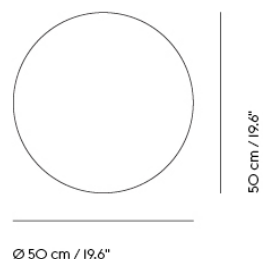

Shipper Colli	2
Gross Weight (kg)	7.543
Net Weight (kg)	4.97
Bulb included	Yes. Integrated, non-replaceable LED
Please note	This lamp is hard-wired. A cord with inline dimmer and plug can be purchased separately.
Warranty Period	5 years

Item No.	Color	Contract Price	Lead Time
Ready-To-Ship			
22635	White/Black	SEK 6.922,10	-
22636	White/Grey	SEK 6.922,10	-
22637	White/Orange	SEK 6.922,10	-
Extras			
22690	Extra Silicone Band - Black - Ø 50 CM / 19.6"	SEK 417,10	-
22691	Extra Silicone Band - Grey - Ø 50 CM / 19.6"	SEK 417,10	-
22692	Extra Silicone Band - Orange - Ø 50 CM / 19.6"	SEK 417,10	-
22705	Add-on cord w.inline dim and plug - White - L 250 CM / 98.4"	SEK 571,90	-