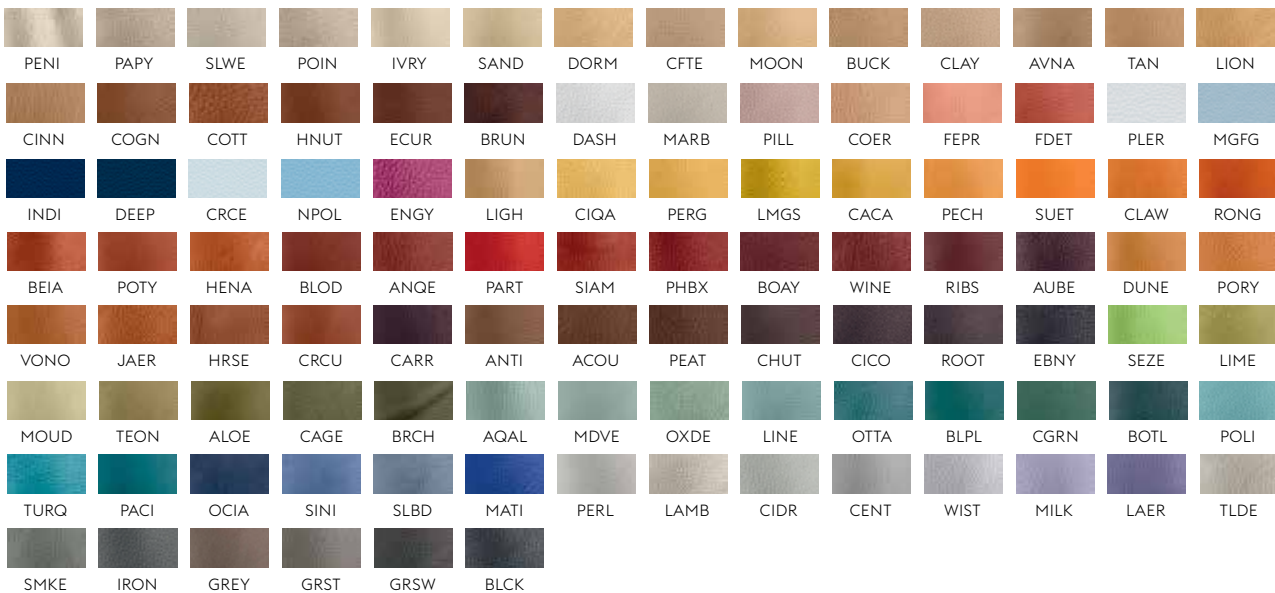

LEATHER OPTIONS

At Muuto, we work with some of the leading European leather suppliers to ensure that the leather used for our designs is always of the highest possible standard. Our leather options range from the Refine Leather, a modern and sleek full-grain leather with a soft touch, over Easy Leather, a lightly buffed natural grain leather with a soft and waxy feel along with a matte look, to our Endure Leather, a pliable and extremely durable semi-aniline leather ideal for hard contract environments.

ALLURE LEATHER

Soft nubuck aniline leather from European raw hides, known for its exclusive appeal and soft, velvety feel. The leather is dyed through, chrome tanned and produced without the use of PCP and CFC which can be damaging to the environment.

EASY LEATHER

Lightly Buffed Natural Grain Leather
Raw material: Designed and processed in Italy. The leather is dyed through, chrome tanned and finishing is with resins and pigments.

ZINC

ENDURE LEATHER

Semi-aniline leather with high durability, making it ideal for contract environments.
Raw material: Leather from Scandinavian raw hides.
The leather is dyed through a chrome free tanning process. Also available in custom colors in a minimum of 1 hide.