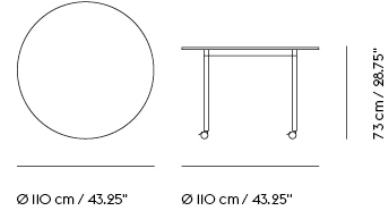

BASE ROUND TABLE / WITH CASTORS / Ø 110 CM / 43.3"

Shipper Colli	2
Gross Weight (kg)	19.1
Net Weight (kg)	14
Base color options	Black or White
Warranty Period	10 years

Item No.	Color	Contract Price	Lead Time
Made-To-Order			
64455	Black Laminate/Plywood/Black	SEK 11.605,70	6 weeks
64575	Black Laminate/Plywood/White	SEK 11.605,70	6 weeks
64530	White Laminate/Plywood/Black	SEK 11.605,70	6 weeks
64650	White Laminate/Plywood/White	SEK 11.605,70	6 weeks
64485	Black Nanolaminate/Plywood/Black	SEK 14.615,70	6 weeks
64605	Black Nanolaminate/Plywood/White	SEK 14.615,70	6 weeks
64545	White Nanolaminate/Plywood/Black	SEK 14.615,70	6 weeks
64665	White Nanolaminate/Plywood/White	SEK 14.615,70	6 weeks
64500	Lacquered Oak Veneer/Plywood/Black	SEK 12.895,70	6 weeks
64620	Lacquered Oak Veneer/Plywood/White	SEK 12.895,70	6 weeks
64467	Black Linoleum/Plywood/Black	SEK 12.895,70	6 weeks
64587	Black Linoleum/Plywood/White	SEK 12.895,70	6 weeks