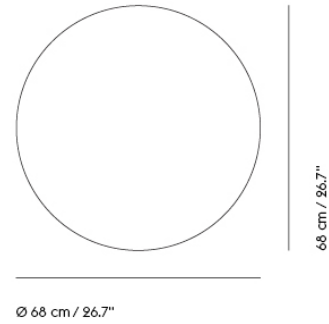

- Shipper Colli 2
- Gross Weight (kg) 9.893
- Net Weight (kg) 6.18
- Bulb included Yes. Integrated, non-replaceable LED.
- Please note This lamp is hard-wired. A cord with inline dimmer and plug can be purchased separately.
- Warranty Period 5 years

Item No.	Color	Contract Price	Lead Time
Ready-To-Ship			
22640	White/Black	SEK 9,455,70	-
22641	White/Grey	SEK 9,455,70	-
22642	White/Orange	SEK 9,455,70	-
Extras			
22695	Extra Silicone Band - Black - Ø 68 CM / 26.7"	SEK 463,50	-
22696	Extra Silicone Band - Grey - Ø 68 CM / 26.7"	SEK 463,50	-
22697	Extra Silicone Band - Orange - Ø 68 CM / 26.7"	SEK 463,50	-
22705	Add-on cord w.inline dim and plug - White - L 250 CM / 98.4"	SEK 571,90	-