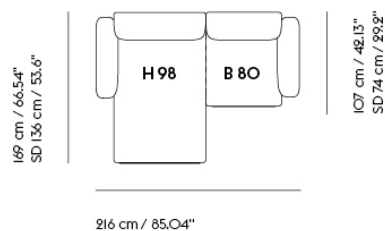

IN SITU MODULAR SOFA / 2-SEATER - CONFIGURATION 5

Shipper Colli	5
Gross Weight (kg)	133.8
Net Weight (kg)	103.21
Warranty Period	10 years

Item No.	Color	Contract Price	Lead Time
Ready-To-Ship			
41904	Frame and Module - Clay 12/Black	SEK 41.705,70	-
99815	Frame and Module - Ecriture 240/Black	SEK 41.705,70	-
Extras			
83061	Leather care set for Refine Leather	SEK 172,00	-