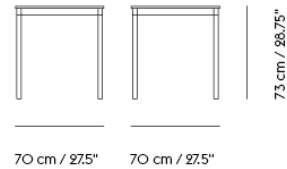

Shipper Colli	2
Gross Weight (kg)	14.3
Net Weight (kg)	8.73
Base color options	Black or White
Warranty Period	10 years

Item No.	Color	Contract Price	Lead Time
Made-To-Order			
64128	Black Laminate/Plywood/Black	SEK 9.455,70	6 weeks
64127	Black Laminate/Plywood/White	SEK 9.455,70	6 weeks
64126	White Laminate/Plywood/Black	SEK 9.455,70	6 weeks
64125	White Laminate/Plywood/White	SEK 9.455,70	6 weeks
64136	Black Nanolaminate/Plywood/Black	SEK 12.465,70	6 weeks
64135	Black Nanolaminate/Plywood/White	SEK 12.465,70	6 weeks
64134	White Nanolaminate/Plywood/Black	SEK 12.465,70	6 weeks
64133	White Nanolaminate/Plywood/White	SEK 12.465,70	6 weeks
64800	Lacquered Oak Veneer/Plywood/Black	SEK 9.885,70	6 weeks
64801	Lacquered Oak Veneer/Plywood/White	SEK 9.885,70	6 weeks
64130	Black Linoleum/Plywood/Black	SEK 9.885,70	6 weeks
64129	Black Linoleum/Plywood/White	SEK 9.885,70	6 weeks
Extras			
70721	Adjustable Feet for Base Table - Set of 4		-