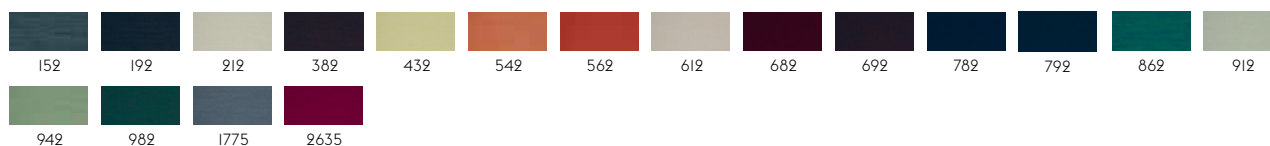

BALDER BY KVADRAT

Designer: Fanny Aronsen.

Composition: 68% new wool, 26% cotton, 6% nylon.

Durability: 100,000 Martindale / Lightfastness 6.

Sustainability: Natural fibres / Sustainable resource. Complies with Greenguard Gold Certification.

132