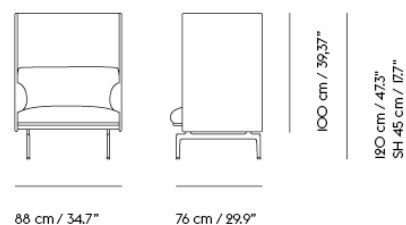

OUTLINE HIGHBACK SOFA 100 / 1-SEATER - BLACK BASE - SH: 45 CM / 17.7"

Shipper Colli	1
Gross Weight (kg)	63
Net Weight (kg)	54
Additional Information	Please note that the highback height for this product is 100 cm / 39.4"
Warranty Period	10 years

Item No.	Color	Contract Price	Lead Time
Made-To-Order			
73701	Remix - All Colors	SEK 26.225,70	6 weeks
73703	Canvas - All Colors	SEK 30.095,70	6 weeks
73702	Clara - All Colors	SEK 30.095,70	6 weeks
91432	Colline - All Colors	SEK 30.095,70	6 weeks
73695	Fiord - All Colors	SEK 30.095,70	6 weeks
73698	Steelcut - All Colors	SEK 30.095,70	6 weeks
73697	Steelcut Trio - All Colors	SEK 30.095,70	6 weeks
73699	Hallingdal - All Colors	SEK 32.675,70	6 weeks
73714	Balder - All Colors	SEK 34.395,70	6 weeks
85776	Beck - All Colors	SEK 34.395,70	8 weeks
68350	Clay - All Colors	SEK 34.395,70	6 weeks
73704	Divina - All Colors	SEK 34.395,70	6 weeks
73705	Divina MD - All Colors	SEK 34.395,70	6 weeks
73706	Divina Melange - All Colors	SEK 34.395,70	6 weeks
76294	Ecriture - All Colors	SEK 34.395,70	6 weeks
97606	Hearth - All Colors	SEK 34.395,70	8 weeks
91563	Planum - All Colors	SEK 34.395,70	6 weeks
73715	Twill Weave - All Colors	SEK 34.395,70	6 weeks
73713	Vidar - All Colors	SEK 34.395,70	6 weeks

Extras

83061	Leather care set for Refine Leather	SEK 172,00	-