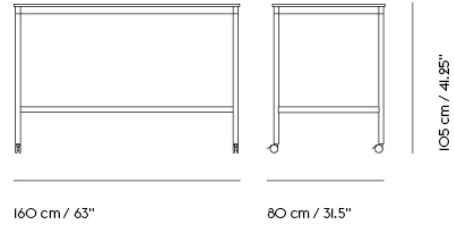

BASE HIGH TABLE / WITH CASTORS / 160 X 80 H: 105 CM / 63 X 31.5 H: 41.3"

Shipper Colli	2
Gross Weight (kg)	37.4
Net Weight (kg)	31.67
Base color options	Black or White
Warranty Period	10 years

Item No.	Color	Contract Price	Lead Time
Made-To-Order			
64310	Black Laminate/Plywood/Black	SEK 18.055,70	8 weeks
64374	Black Laminate/Plywood/White	SEK 18.055,70	8 weeks
64350	White Laminate/Plywood/Black	SEK 18.055,70	8 weeks
64413	White Laminate/Plywood/White	SEK 18.055,70	8 weeks
64326	Black Nanolaminat/Plywood/Black	SEK 21.495,70	8 weeks
64390	Black Nanolaminat/Plywood/White	SEK 21.495,70	8 weeks
64358	White Nanolaminat/Plywood/Black	SEK 21.495,70	8 weeks
64422	White Nanolaminat/Plywood/White	SEK 21.495,70	8 weeks
64334	Lacquered Oak Veneer/Plywood/Black	SEK 20.205,70	8 weeks
64398	Lacquered Oak Veneer/Plywood/White	SEK 20.205,70	8 weeks
64317	Black Linoleum/Plywood/Black	SEK 19.775,70	8 weeks
64381	Black Linoleum/Plywood/White	SEK 19.775,70	8 weeks