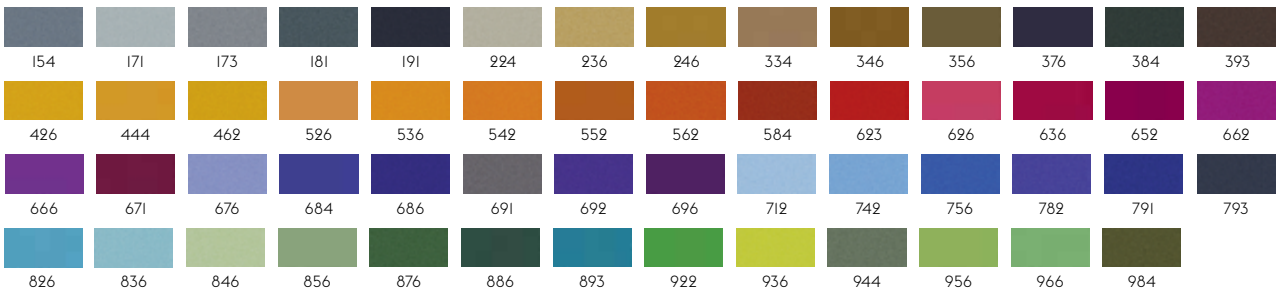

DIVINA BY KVADRAT

Designer: Finn Sködt.
Composition: 100% new wool.
Durability: 45,000 Martindale / Lightfastness 5-6.
Sustainability: Complies with both EU ecolabel "The Flower" and Greenguard Gold Certification.

106