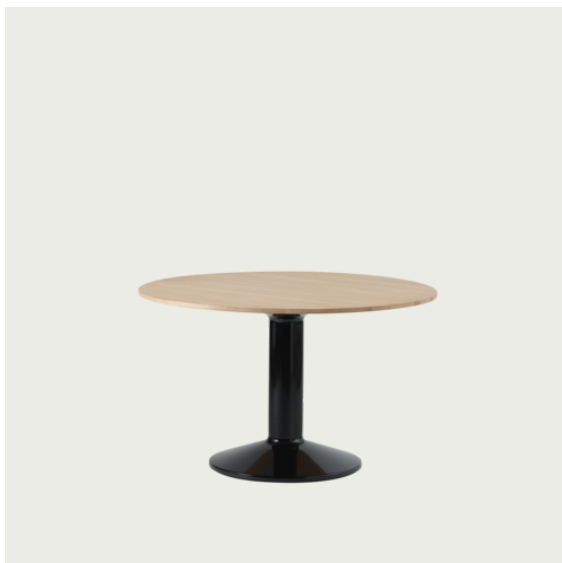

Shipper Colli	2
Gross Weight (kg)	67,09
Net Weight (kg)	48,996
Please note	Other color combinations are available upon request
Warranty Period	10 years

Item No.	Color	Contract Price	Lead Time
Ready-To-Ship			
32811	Black Linoleum/Black	SEK 26.655,70	-
32822	Dark Red Linoleum/Dark Red	SEK 26.655,70	-
32814	Dark Oiled Oak/Black	SEK 28.375,70	-
32816	Dark Oiled Oak/Dark Red	SEK 28.375,70	-
32815	Dark Oiled Oak/Grey	SEK 28.375,70	-
32817	Oiled Oak/Black	SEK 28.375,70	-
32819	Oiled Oak/Dark Red	SEK 28.375,70	-
32818	Oiled Oak/Grey	SEK 28.375,70	-
Extras			
70724-BLCK	Midst Table - Screw kit - Black		-
70724-GREY	Midst Table - Screw kit - Grey		-