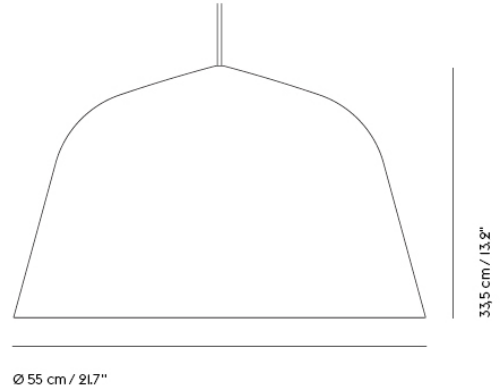

Shipper Colli 1
Gross Weight (kg) 5.585
Net Weight (kg) 2.7
Bulb included No
Warranty Period 5 years

Item No.	Color	Contract Price	Lead Time
Ready-To-Ship			
82270	Black	SEK 5.155,70	-
82274	Dusty Green	SEK 5.155,70	-
82271	Grey	SEK 5.155,70	-
82275	Light Blue	SEK 5.155,70	-
82273	Taupe	SEK 5.155,70	-
82272	White	SEK 5.155,70	-
Extras			
24050	Ceiling Cap - White	SEK 116,10	-