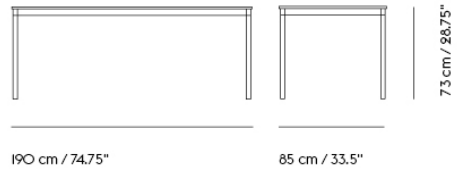

BASE TABLE / 190 X 85 CM / 74.8 X 33.5"

Shipper Colli	2
Gross Weight (kg)	33.9
Net Weight (kg)	28.09
Base color options	Black or White
Warranty Period	10 years

Item No.	Color	Contract Price	Lead Time
Ready-To-Ship			
64026	White Laminate/Plywood/Black	SEK 11.605,70	-
64025	White Laminate/Plywood/White	SEK 11.605,70	-
64791	Lacquered Oak Veneer/Plywood/Black	SEK 15.905,70	-
64790	Lacquered Oak Veneer/Plywood/White	SEK 15.905,70	-
64030	Black Linoleum/Plywood/Black	SEK 13.325,70	-
64029	Black Linoleum/Plywood/White	SEK 13.325,70	-
Made-To-Order			
64028	Black Laminate/Plywood/Black	SEK 11.605,70	6 weeks
64027	Black Laminate/Plywood/White	SEK 11.605,70	6 weeks
64036	Black Nanolaminate/Plywood/Black	SEK 16.765,70	6 weeks
64035	Black Nanolaminate/Plywood/White	SEK 16.765,70	6 weeks
64034	White Nanolaminate/Plywood/Black	SEK 16.765,70	6 weeks
64033	White Nanolaminate/Plywood/White	SEK 16.765,70	6 weeks
Extras			
70721	Adjustable Feet for Base Table - Set of 4		-