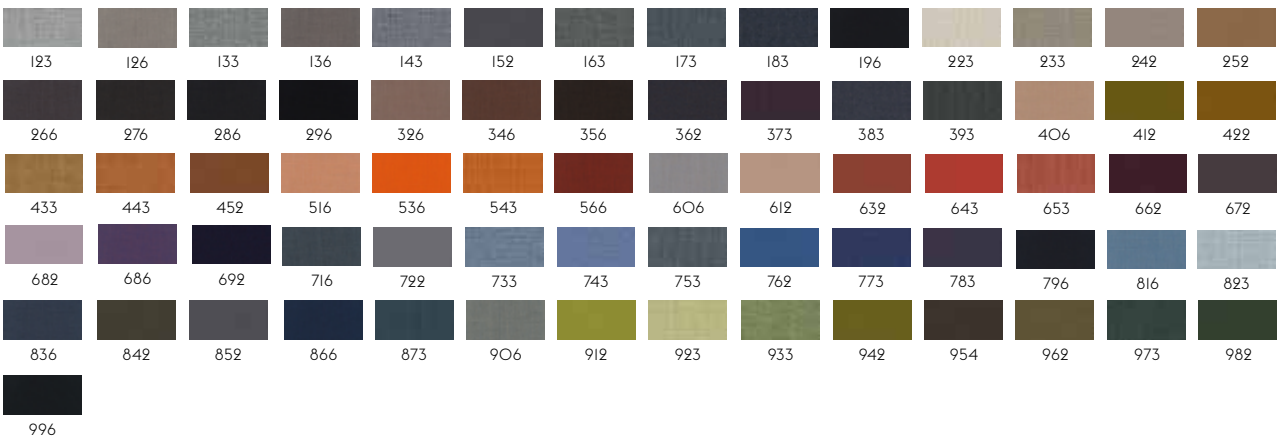

REMIK BY KVADRAT

Designer: Giulio Ridolfo.
Composition: 90% new wool worsted, 10% nylon.
Durability: 100,000 Martindale / Lightfastness 5-7 (ISO 1-8).
Sustainability: Complies with both EU ecolabel "The Flower" and Greenguard Gold Certification.

113