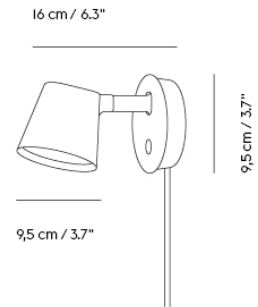

- Shipper Colli 1
- Gross Weight (kg) 0.75
- Net Weight (kg) 0.45
- Bulb included Yes. Integrated non-replaceable LED
- Warranty Period 5 years

Item No.	Color	Contract Price	Lead Time
Ready-To-Ship			
22326	Black	SEK 1.762,10	-
22328	Copper Brown	SEK 1.762,10	-
22325	Grey	SEK 1.762,10	-
22327	White	SEK 1.762,10	-