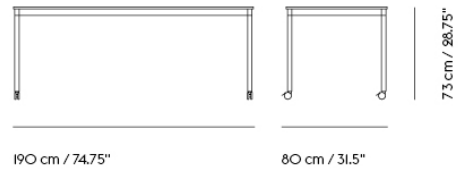

BASE TABLE / WITH CASTORS / 190 X 80 CM / 74.8 X 31.5"

Shipper Colli	2
Gross Weight (kg)	28.8
Net Weight (kg)	22.99
Base color options	Black or White
Warranty Period	10 years

Item No.	Color	Contract Price	Lead Time
Made-To-Order			
64447	Black Laminate/Plywood/Black	SEK 12.465,70	6 weeks
64567	Black Laminate/Plywood/White	SEK 12.465,70	6 weeks
64522	White Laminate/Plywood/Black	SEK 12.465,70	6 weeks
64642	White Laminate/Plywood/White	SEK 12.465,70	6 weeks
64477	Black Nanolaminat/Plywood/Black	SEK 17.625,70	6 weeks
64597	Black Nanolaminat/Plywood/White	SEK 17.625,70	6 weeks
64537	White Nanolaminat/Plywood/Black	SEK 17.625,70	6 weeks
64657	White Nanolaminat/Plywood/White	SEK 17.625,70	6 weeks
64492	Lacquered Oak Veneer/Plywood/Black	SEK 17.625,70	6 weeks
64612	Lacquered Oak Veneer/Plywood/White	SEK 17.625,70	6 weeks
64472	Black Linoleum/Plywood/Black	SEK 14.615,70	6 weeks
64580	Black Linoleum/Plywood/White	SEK 14.615,70	6 weeks