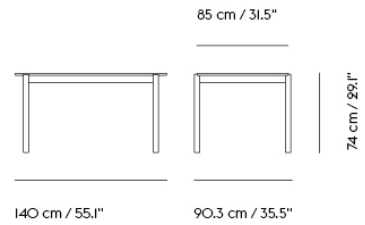

LINEAR WOOD TABLE / 140 X 85 CM / 55.1 X 31.5"

Shipper Colli 1
Gross Weight (kg) 25.5
Net Weight (kg) 18.494
Warranty Period 5 years

Item No.	Color	Contract Price	Lead Time
Ready-To-Ship			
30916	Oak Veneer/Oak	SEK 10,745,70	-