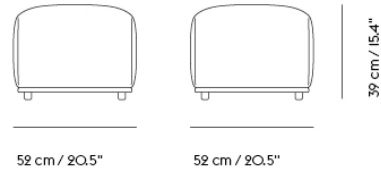

Shipper Colli 1
Gross Weight (kg) 18
Net Weight (kg) 12
Warranty Period 10 years

Item No.	Color	Contract Price	Lead Time
Made-To-Order			
66031	Remix - All Colors	SEK 5.327,70	6 weeks
66038	Canvas - All Colors	SEK 6.359,70	6 weeks
66037	Clara - All Colors	SEK 6.359,70	6 weeks
66301	Colline - All Colors	SEK 6.359,70	6 weeks
66033	Fiord - All Colors	SEK 6.359,70	6 weeks
66035	Steelcut - All Colors	SEK 6.359,70	6 weeks
66034	Steelcut Trio - All Colors	SEK 6.359,70	6 weeks
66039	Hallingdal - All Colors	SEK 6.578,10	6 weeks
66501	Beck - All Colors	SEK 6.703,70	8 weeks
66311	Clay - All Colors	SEK 6.703,70	6 weeks
66040	Divina - All Colors	SEK 6.703,70	6 weeks
66041	Divina MD - All Colors	SEK 6.703,70	6 weeks
66042	Divina Melange - All Colors	SEK 6.703,70	6 weeks
76053	Ecriture - All Colors	SEK 6.703,70	6 weeks
66807	Hearth - All Colors	SEK 6.703,70	8 weeks
76299	Planum - All Colors	SEK 6.703,70	6 weeks
66321	Twill Weave - All Colors	SEK 6.703,70	6 weeks
66043	Vidar - All Colors	SEK 6.703,70	6 weeks
COM/COL & Specials			
66048	COM - Textile	SEK 6.359,70	6-12 weeks
66050	COM - Imitation Leather	SEK 6.578,10	6-12 weeks