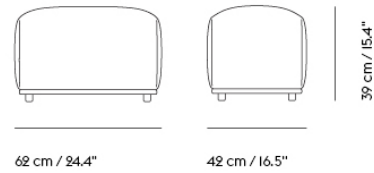

Shipper Colli I
Gross Weight (kg) 17
Net Weight (kg) 11
Warranty Period 10 years

Item No.	Color	Contract Price	Lead Time
Made-To-Order			
66061	Remix - All Colors	SEK 5.890,10	6 weeks
66068	Canvas - All Colors	SEK 6.578,10	6 weeks
66067	Clara - All Colors	SEK 6.578,10	6 weeks
66302	Colline - All Colors	SEK 6.578,10	6 weeks
66063	Fiord - All Colors	SEK 6.578,10	6 weeks
66065	Steelcut - All Colors	SEK 6.578,10	6 weeks
66064	Steelcut Trio - All Colors	SEK 6.578,10	6 weeks
66069	Hallingdal - All Colors	SEK 7.047,70	6 weeks
66502	Beck - All Colors	SEK 7.180,10	8 weeks
66312	Clay - All Colors	SEK 7.180,10	6 weeks
66070	Divina - All Colors	SEK 7.180,10	6 weeks
66071	Divina MD - All Colors	SEK 7.180,10	6 weeks
66072	Divina Melange - All Colors	SEK 7.180,10	6 weeks
76054	Ecriture - All Colors	SEK 7.180,10	6 weeks
66808	Hearth - All Colors	SEK 7.180,10	8 weeks
76300	Planum - All Colors	SEK 7.180,10	6 weeks
66322	Twill Weave - All Colors	SEK 7.180,10	6 weeks
66073	Vidar - All Colors	SEK 7.180,10	6 weeks
COM/COL & Specials			
66078	COM - Textile	SEK 6.578,10	6-12 weeks
66080	COM - Imitation Leather	SEK 7.047,70	6-12 weeks