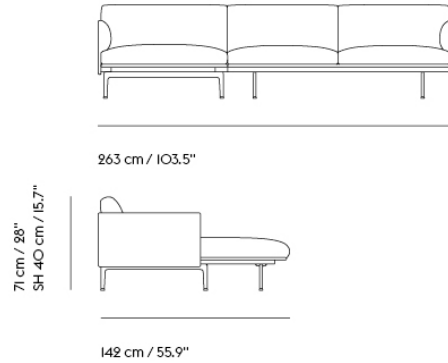

**OUTLINE SOFA / CHAISE LOUNGE - LEFT -
POLISHED ALUMINUM BASE**

Shipper Colli	2
Gross Weight (kg)	90
Net Weight (kg)	80
Please note	That this product features a chaise longue on the left-hand side when facing the product from the front.
Warranty Period	10 years

Item No.	Color	Contract Price	Lead Time
Made-To-Order			
67411	Remix - All Colors	SEK 47,725,70	6 weeks
67415	Canvas - All Colors	SEK 51,165,70	6 weeks
67413	Clara - All Colors	SEK 51,165,70	6 weeks
91364	Colline - All Colors	SEK 51,165,70	6 weeks
67403	Fiord - All Colors	SEK 51,165,70	6 weeks
67407	Steelcut - All Colors	SEK 51,165,70	6 weeks
67409	Hallingdal - All Colors	SEK 56,755,70	6 weeks
67437	Balder - All Colors	SEK 59,765,70	6 weeks
85710	Beck - All Colors	SEK 59,765,70	8 weeks
68301	Clay - All Colors	SEK 59,765,70	6 weeks
67417	Divina - All Colors	SEK 59,765,70	6 weeks
67419	Divina MD - All Colors	SEK 59,765,70	6 weeks
67421	Divina Melange - All Colors	SEK 59,765,70	6 weeks
76226	Ecriture - All Colors	SEK 59,765,70	6 weeks
97538	Hearth - All Colors	SEK 59,765,70	8 weeks
91495	Planum - All Colors	SEK 59,765,70	6 weeks
67439	Twill Weave - All Colors	SEK 59,765,70	6 weeks
67435	Vidar - All Colors	SEK 59,765,70	6 weeks

Extras

83061	Leather care set for Refine Leather	SEK 172,00	-
28801	Power Outlet - Black	SEK 3,826,10	-