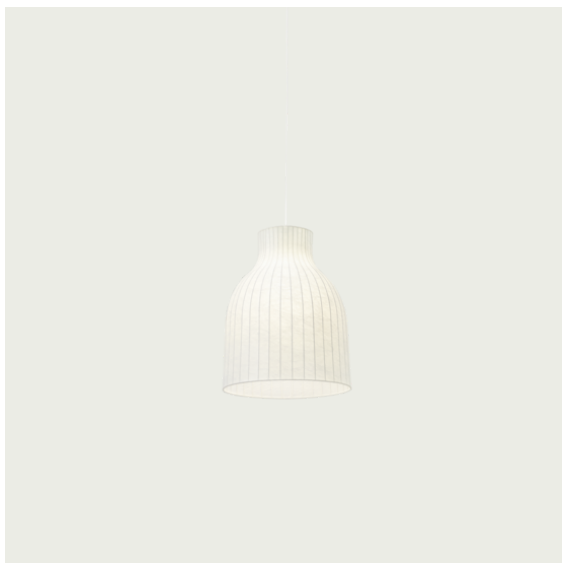

STRAND PENDANT LAMP / OPEN Ø 40 CM / 16"

Shipper Colli	1
Gross Weight (kg)	3.7
Net Weight (kg)	2.1
Bulb included	No
Warranty Period	5 years

Item No.	Color	Contract Price	Lead Time
Ready-To-Ship			
22451	White - Open	SEK 4.639,70	-