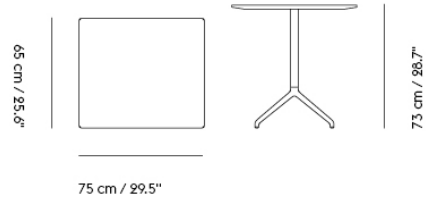

STILL CAFÉ TABLE / 75 X 65 H: 73 CM / 29.5 X 25.6 H: 28.7"

Shipper Colli 2
Gross Weight (kg) 18.3
Net Weight (kg) 13.352
Base color options Black, White
Warranty Period 10 years

Item No.	Color	Contract Price	Lead Time
Ready-To-Ship			
65590	Black Nanolaminate/Anthracite Black	SEK 5.890,10	-
65589	Black Nanolaminate/White	SEK 5.890,10	-
65588	White Nanolaminate/Anthracite Black	SEK 5.890,10	-
65587	White Nanolaminate/White	SEK 5.890,10	-
Made-To-Order			
65506	Black Linoleum/Anthracite Black	SEK 5.890,10	6 weeks
65505	Black Linoleum/White	SEK 5.890,10	6 weeks