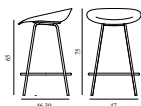

Mat Barstool 65 cm Front Upholstery Seaweed Black Steel

Colli: 1
Size & Weight: H: 75 x W: 47 x D: 46,3 x SH: 65 cm - 5,1 kg
Packing: Brown Box - H: 88 x L: 55,5 x D: 52 cm
Material: Shell: Hemp Fibers, Eelgrass. Legs: Powder Coated Steel. Upholstery: See price groups
Production time: 8 weeks

713191 Group 1	SEK	<i>Contract Price</i> 5.084,00
713192 Group 2	SEK	<i>Contract Price</i> 5.140,00
713193 Group 3	SEK	<i>Contract Price</i> 5.372,00
713194 Group 4	SEK	<i>Contract Price</i> 5.428,00
713195 Group 5	SEK	<i>Contract Price</i> 5.656,00
713196 Group 6	SEK	<i>Contract Price</i> 6.172,00
713197 Group 7	SEK	<i>Contract Price</i> 6.400,00