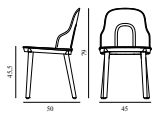

Contract Price
3.256,00

SEK				
	304069 Black		304070 White	
			304071 Grey	
			304072 Warm Grey	

ALLEZ CHAIR OAK

Design: Simon Legald, 2021
 Duty Code: 9401690000
 Made in: Denmark

Construction: The Allez chair is a knock-down component-based chair consisting of seven main components of a frame, a seat, a backrest and four legs. The chair is suitable for indoor or outdoor use and all parts are replaceable. The Allez chair is gas-injection molded using pure polypropylene (PP) and weighs only 3.6 kg. The seat is available in polyamide (PA) with a subtle cut-out, molded wicker in PP or with upholstery for indoor or outdoor. The legs are available in PP or lacquered oak. The Allez chair is delivered flat-packed or can be ordered assembled. Assembly manual included. The Allez chair meets European standards Level 2 (EN 16139:2013 and EN 1022:2005).

Maintenance: Clean with a damp cloth.

Allez Chair Oak

Colli: 1
 Size & Weight: H: 79 x W: 45 x D: 50 x SH: 45,5 cm - 3,6 kg
 Packing: Flat-packed: Brown Box - H: 50 x L: 44 x D: 15 cm - 3,6 kg - 0,033 m3 / Mounted: Brown Box - H: 64 x L: 47 x D: 91 cm (2 pcs)- 9,3 kg - 0,2737 m3
 Material: Main body in polypropylene (PP). Seat available in polyamide (PA), molded wicker polypropylene (PP) or indoor or outdoor upholstery. Legs available in polypropylene (PP) or lacquered oak.
 Color: Black, White, Grey, Warm grey, Park green
 Production time: 2 weeks