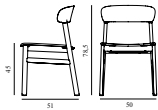

Herit Chair Upholstery Oak

Colli: 1
Size & Weight: H: 78,5 x W: 50 x D: 51 x SH: 45 cm - 6,2 kg
Packing: Brown Box - H: 96 x L: 70 x D: 53 cm (2 pcs) - 15,2 kg
Material: Backrest: Polypropylene, Seat: Camira/Synergy or Sørensens/Spectrum Leather; Legs: Oak
Production time: 2 weeks

1401010 Synergy Grey	<i>Contract Price</i> SEK 5.372,00	1401011 Synergy Black	<i>Contract Price</i> SEK 5.372,00
1401012 Synergy Sand	<i>Contract Price</i> SEK 5.372,00	1401013 Synergy Dusty Green	<i>Contract Price</i> SEK 5.372,00
1401018 Spectrum Leather White	<i>Contract Price</i> SEK 7.140,00	1401019 Spectrum Leather Grey	<i>Contract Price</i> SEK 7.140,00
1401020 Spectrum Leather Black	<i>Contract Price</i> SEK 7.140,00	1401021 Spectrum Leather Sand	<i>Contract Price</i> SEK 7.140,00
1401022 Spectrum Leather Dusty Green	<i>Contract Price</i> SEK 7.140,00