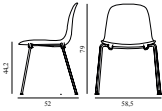

FORM CHAIR STACKING FULL UPHOLSTERY STEEL

Design: Simon Legald, 2022
Duty Code: 9401710000
Made in: Poland
Price Groups: 1) Oceanic, Aquarius
2) Synergy, Remix, Main Line Flax
3) Yoredale, Canvas
4) Steelcut Trio, City Velvet
5) Hallingdal, Fiord, Divina Melange, Divina MD, Divina
6) Zero, Vidar
7) Ultra Leather, Elle

Form Chair Stacking Full Upholstery Black Steel

Collis: 1
Size & Weight: H: 79 x VV: 58,5 x D: 52 x SH: 44,2 cm - 4,8 kg
Packing: Brown Box - H: 90,5 x L: 59,4 x D: 56 cm (2 pcs) - 11,6 kg
Material: Shell: Polypropylene, PU Foam, Legs: Powder Coated Steel, Upholstery: See price groups
Production time: 6 weeks

Group	Contract Price
707721 Group 1	SEK 4.800,00
707722 Group 2	SEK 4.800,00
707723 Group 3	SEK 5.256,00
707724 Group 4	SEK 5.372,00
707725 Group 5	SEK 5.712,00
707726 Group 6	SEK 6.628,00
707727 Group 7	SEK 6.972,00

FORM ARMCHAIR WOOD

Design: Simon Legald, 2016
Awards: German Design Award 2016, Germany - "Special Mention" & IF Product Design Award 2016, Germany
Duty Code: 9401790000
Made in: Denmark
Construction: Form is delivered assembled. The plastic type is Polypropylene (PP). Armchair armrest height: 65,8 cm
Maintenance: Clean with damp cloth.