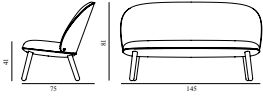

Design: Hans Hornemann, 2016
Awards: German Design Award 2017, Germany & IF Design Award 2017, Germany
Duty Code: 9401610000
Made in: Lithuania
Price Groups: 1) Oceanic, Aquarius
2) Synergy, Remix, Main Line Flax
3) Yoredale, Canvas
4) Steelcut Trio, City Velvet
5) Hallingdal, Fiord, Divina Melange, Divina MD, Divina
6) Zero, Vidar
7) Ultra Leather, Elle

Ace Sofa Oak

Colli: 1
Size & Weight: H: 81 x W: 145 x D: 75 x SH: 41 cm - 26,4 kg
Packing: Brown Box - H: 78 x L: 147 x D: 61 cm - 34 kg
Material: Shell: Veneer, PU Foam, Steel reinforcement, Legs: Oak, Upholstery: See price groups
Production time: 6 weeks

707391 Group 1	SEK	<i>Contract Price</i> 16.572,00
707392 Group 2	SEK	<i>Contract Price</i> 17.256,00
707393 Group 3	SEK	<i>Contract Price</i> 18.284,00
707394 Group 4	SEK	<i>Contract Price</i> 18.740,00
707395 Group 5	SEK	<i>Contract Price</i> 20.000,00
707396 Group 6	SEK	<i>Contract Price</i> 22.740,00
707397 Group 7	SEK	<i>Contract Price</i> 23.028,00