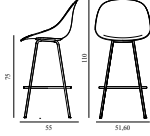

Design: Foersom & Hiort-Lorenzen, 2023

Duty Code: 94015900

Made in: Denmark

Price Groups: 1) Oceanic, Aquarius

2) Synergy, Remix, Main Line Flax

3) Yoredale, Canvas

4) Steelcut Trio, City Velvet

5) Hallingdal, Fiord, Divina Melange, Divina MD, Divina

6) Zero, Vidar

7) Ultra Leather, Elle

Mat Bar Chair 75 cm Front Upholstery Hemp Cream Steel

Colli: 1
Size & Weight: H: 110 x W: 51,6 x D: 55 x SH: 75 cm - 5,7 kg
Packing: Brown Box - H: 112 x L: 54,5 x D: 52 cm
Material: Shell: Hemp Fibers. Legs: Powder Coated Steel. Upholstery: See price groups
Production time: 8 weeks

713361 Group 1	SEK	<i>Contract Price</i> 5.884,00

713362 Group 2	SEK	<i>Contract Price</i> 5.940,00

713363 Group 3	SEK	<i>Contract Price</i> 6.284,00

713364 Group 4	SEK	<i>Contract Price</i> 6.340,00

713365 Group 5	SEK	<i>Contract Price</i> 6.572,00

713366 Group 6	SEK	<i>Contract Price</i> 7.200,00

713367 Group 7	SEK	<i>Contract Price</i> 7.428,00