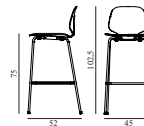

My Chair Barstool 75 cm Black Steel & Oak

Colli: 1
Size & Weight: H: 102,5 x W: 45 x D: 52 x SH: 75 cm - 6,4 kg
Packing: Brown Box - H: 108 x L: 55 x D: 50,5 cm
Material: Shell: Lacquered Oak Veneer, Legs: Powder Coated Steel
Production time: 4 weeks

SEK *Contract Price*
3.884,00