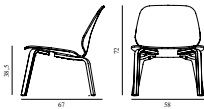

Maintenance: Clean with damp cloth.

My Chair Lounge Oak

Colli: 1
 Size & Weight: H: 72 x W: 58 x D: 67 x SH: 38,5 cm - 7,9 kg
 Packing: Brown Box - H: 76,5 x L: 67 x D: 62,5 cm - 11,1 kg
 Material: Shell and Legs: Lacquered Oak Veneer
 Production time: 4 weeks