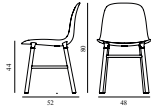

Era Lounge Chair, Era Sofa & Era Footstool Glides			
---	--	--	--

900125			
PE for steel /			
Black / 4pcs			

Contract Price

SEK

12,00

FORM CHAIR WOOD

Design: Simon Legald, 2016
 Awards: German Design Award 2016, Germany - "Special Mention" & IF Product Design Award 2016, Germany
 Duty Code: 9401790000
 Made in: Denmark
 Construction: The shell is made of high-quality polypropylene (PP) and has been molded using one single injection, ensuring an extremely strong construction with the finest surface possible. The molded connectors match the legs in color, creating a seamless transition from legs to shell. Form is delivered assembled.
 Maintenance: Clean with damp cloth.