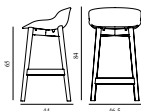

Hyg Barstool 65 cm Full Upholstery Black Oak

Colli: 1
Size & Weight: H: 84 x W: 46,5 x D: 44 x SH: 65 cm - 5,5 kg
Packing: Brown Box - H: 86 x L: 48,5 x D: 47 cm - 7,5 kg
Material: Shell: Polypropylene with PU foam and full upholstery. Legs: Painted and lacquered oak, Upholstery: See price groups.
Production time: 5 weeks

709361 Group 1	SEK	<i>Contract Price</i> 5.884,00
709362 Group 2	SEK	<i>Contract Price</i> 5.940,00
709363 Group 3	SEK	<i>Contract Price</i> 6.228,00
709364 Group 4	SEK	<i>Contract Price</i> 6.456,00
709365 Group 5	SEK	<i>Contract Price</i> 6.740,00
709366 Group 6	SEK	<i>Contract Price</i> 7.540,00
709367 Group 7	SEK	<i>Contract Price</i> 7.828,00