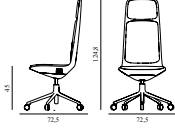

OFF CHAIR HIGH 5W GAS LIFT WITH CUSHION

Design: Simon Legald, 2022

Duty Code: 9401390000

Made in: Lithuania

1. Price Groups: 1) Oceanic, Aquarius
   2) Synergy, Remix, Main Line Flax
   3) Yoredale, Canvas
   4) Steelcut Trio, City Velvet
   5) Hallingdal, Fiord, Divina Melange, Divina MD, Divina
   6) Zero, Vidar
   7) Ultra Leather, Elle

Off Chair High 5W Gas Lift Alu With Cushion

Coll: 1
Size & Weight: H: 124,8 x W: 72,5 x D: 72,5 x SH: 45 cm - 16,5 kg
Packing: Brown Box - H: 134 x L: 69 x D: 72 cm - 17,5 kg
M3: 0,6657
Material: Seat: Rigid PU foam and full upholstery with a steel reinforcement structure inside, Legs and armrests: Polished aluminum with five wheels, Cushion: Veneer and PU foam, Upholstery: See price groups.
Production time: 5 weeks

710551 Group 1	SEK	<i>Contract Price</i> 15.140,00
710552 Group 2	SEK	<i>Contract Price</i> 15.428,00
710553 Group 3	SEK	<i>Contract Price</i> 16.228,00
710554 Group 4	SEK	<i>Contract Price</i> 16.856,00
710555 Group 5	SEK	<i>Contract Price</i> 17.656,00
710556 Group 6	SEK	<i>Contract Price</i> 19.772,00
710557 Group 7	SEK	<i>Contract Price</i> 21.140,00