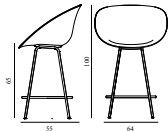

Mat Bar Armchair 65 cm Full Upholstery Black Steel

Colli: 1
Size & Weight: H: 100 x W: 64 x D: 55 x SH: 65 cm - 6,6 kg
Packing: Brown Box - H: 111 x L: 66 x D: 57 cm
Material: Shell: Hemp Fibers. Legs: Powder Coated Steel. Upholstery: See price groups
Production time: 8 weeks

713571 Group 1	SEK	<i>Contract Price</i> 7.028,00
713572 Group 2	SEK	<i>Contract Price</i> 7.140,00
713573 Group 3	SEK	<i>Contract Price</i> 7.600,00
713574 Group 4	SEK	<i>Contract Price</i> 7.712,00
713575 Group 5	SEK	<i>Contract Price</i> 8.056,00
713576 Group 6	SEK	<i>Contract Price</i> 9.084,00
713577 Group 7	SEK	<i>Contract Price</i> 9.428,00