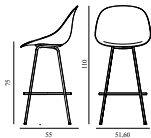

Mat Bar Chair 75 cm Full Upholstery Black Steel

Colli: 1
Size & Weight: H: 110 x W: 51,6 x D: 55 x SH: 75 cm - 5,7 kg
Packing: Brown Box - H: 112 x L: 54,5 x D: 52 cm
Material: Shell: Hemp Fibers. Legs: Powder Coated Steel. Upholstery: See price groups
Production time: 8 weeks

713551 Group 1	SEK	Contract Price 6.400,00
713552 Group 2	SEK	Contract Price 6.512,00
713553 Group 3	SEK	Contract Price 6.972,00
713554 Group 4	SEK	Contract Price 7.028,00
713555 Group 5	SEK	Contract Price 7.372,00
713556 Group 6	SEK	Contract Price 8.340,00
713557 Group 7	SEK	Contract Price 8.684,00