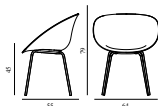

Mat Armchair Full Upholstery Black Steel		
Colli:	1	
Size & Weight:	H: 79 x W: 64 x D: 55 x SH: 45 cm - 4,5 kg	
Packing:	Brown Box - H: 81 x L: 65 x D: 56 cm	
Material:	Shell: Hemp Fibers. Legs: Powder Coated Steel. Upholstery: See price groups	
Production time:	8 weeks	

713471 Group 1	SEK	<i>Contract Price</i> 6.284,00
713472 Group 2	SEK	<i>Contract Price</i> 6.456,00
713473 Group 3	SEK	<i>Contract Price</i> 6.912,00
713474 Group 4	SEK	<i>Contract Price</i> 7.028,00
713475 Group 5	SEK	<i>Contract Price</i> 7.372,00
713476 Group 6	SEK	<i>Contract Price</i> 8.400,00
713477 Group 7	SEK	<i>Contract Price</i> 8.740,00