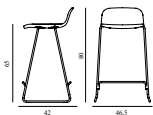

Just Barstool 65 cm w. Back Chrome

Colli: 1
Size & Weight: H: 80 x W: 46,5 x D: 42 x SH: 65 cm - 6,8 kg
Packing: Brown Box - H: 106,4 x L: 50,7 x D: 48,7 cm - 29,8 kg
Material: Lacquered Black Stained Brown Ash, Legs: Chrome/ steel
Production time: 2 weeks

Contract Price
SEK 2.800,00