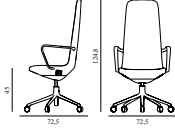

5) Hallingdal, Fiord, Divina Melange, Divina MD, Divina

6) Zero, Vidar

7) Ultra Leather, Elle

Off Armchair High 5W Gas Lift Alu

Coll: 1
 Size & Weight: H: 124,8 x W: 72,5 x D: 72,5 x SH: 45 cm - 16,2 kg
 Packing: Brown Box - H: 134 x L: 69 x D: 72 cm - 17,2 kg
 M3: 0,6657
 Material: Seat: Rigid PU foam and full upholstery with a steel reinforcement structure inside, Legs and armrests: Polished aluminum with five wheels, Upholstery: See price groups
 Production time: 5 weeks