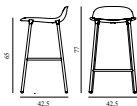

Form Barstool 65 cm Full Upholstery Grey Steel

Colli: 1
Size & Weight: H: 77 x W: 42,5 x D: 42,5 x SH: 65 cm - 4,5 kg
Packing: Brown Box - H: 92,5 x L: 48,5 x D: 49 cm - 7 kg
Material: Shell: Polypropylene, PU Foam, Legs: Powder Coated Steel, Upholstery: See price groups.
Production time: 6 weeks

708011 Group 1		<i>Contract Price</i> 4.112,00
	SEK	
708012 Group 2		<i>Contract Price</i> 4.228,00
	SEK	
708013 Group 3		<i>Contract Price</i> 4.456,00
	SEK	
708014 Group 4		<i>Contract Price</i> 4.456,00
	SEK	
708015 Group 5		<i>Contract Price</i> 4.684,00
	SEK	
708016 Group 6		<i>Contract Price</i> 5.140,00
	SEK	
708017 Group 7		<i>Contract Price</i> 5.256,00
	SEK