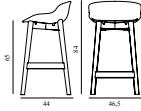

HYG BARSTOOL 65 CM FULL UPHOLSTERY WOOD

Design: Simon Legald, 2021
Duty Code: 9401610000
Made in: Denmark
Price Groups: 1) Oceanic, Aquarius
2) Synergy, Remix, Main Line Flax
3) Yoredale, Canvas
4) Steelcut Trio, City Velvet
5) Hallingdal, Fiord, Divina Melange, Divina MD, Divina
6) Zero, Vidar
7) Ultra Leather, Elle

Hyg Barstool 65 cm Full Upholstery Oak

Colli: 1
Size & Weight: H: 84 x W: 46,5 x D: 44 x SH: 65 cm - 5,5 kg
Packing: Brown Box - H: 86 x L: 48,5 x D: 47 cm - 7,5 kg
Material: Shell: Polypropylene with PU foam and full upholstery. Legs: Lacquered oak, Upholstery: See price groups.
Production time: 5 weeks

709301 Group 1	SEK	<i>Contract Price</i> 5.884,00
709302 Group 2	SEK	<i>Contract Price</i> 5.940,00
709303 Group 3	SEK	<i>Contract Price</i> 6.228,00
709304 Group 4	SEK	<i>Contract Price</i> 6.456,00
709305 Group 5	SEK	<i>Contract Price</i> 6.740,00
709306 Group 6	SEK	<i>Contract Price</i> 7.540,00
709307 Group 7	SEK	<i>Contract Price</i> 7.828,00