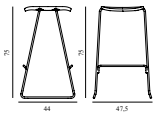

Just Barstool 75 cm Black Steel

Colli: 1
Size & Weight: H: 75 x W: 47,5 x D: 44 x SH: 75 cm - 6,6 kg
Packing: Brown Box - H: 101,4 x L: 50,75 l x D: 50,7 cm - 29,2 kg
Material: Lacquered Oak Veneer or Painted and Lacquered Ash Veneer, Legs: Powder Coated Steel / Chrome.
Production time: 2 weeks

Contract Price
SEK 2.800,00