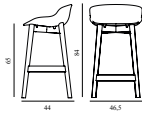

Hyg Barstool 65 cm Front Upholstery Sand & Black Oak

Colli: 1
Size & Weight: H: 84 x W: 46,5 x D: 44 x SH: 65 cm - 5,4 kg
Packing: Brown Box - H: 86 x L: 48,5 x D: 47 cm - 7,4 kg
M3: 0,196
Material: Shell: Polypropylene with PU foam and front upholstery. Legs: Painted and lacquered oak, Upholstery: See price groups.
Production time: 5 weeks

709351 Group 1	SEK	<i>Contract Price</i> 5.372,00
709352 Group 2	SEK	<i>Contract Price</i> 5.428,00
709353 Group 3	SEK	<i>Contract Price</i> 5.600,00
709354 Group 4	SEK	<i>Contract Price</i> 5.772,00
709355 Group 5	SEK	<i>Contract Price</i> 5.940,00
709356 Group 6	SEK	<i>Contract Price</i> 6.512,00
709357 Group 7	SEK	<i>Contract Price</i> 6.684,00