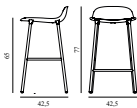

Form Barstool 65 cm Full Upholstery Red Steel		
Colli:	1	
Size & Weight:	H: 77 x W: 42,5 x D: 42,5 x SH: 65 cm - 4,5 kg	
Packing:	Brown Box - H: 92,5 x L: 48,5 x D: 49 cm - 7 kg	
Material:	Shell: Polypropylene, PU Foam, Legs: Powder Coated Steel, Upholstery: See price groups.	
Production time:	6 weeks	
708031 Group 1	SEK	<i>Contract Price</i> 4.112,00
708032 Group 2	SEK	<i>Contract Price</i> 4.228,00
708033 Group 3	SEK	<i>Contract Price</i> 4.456,00
708034 Group 4	SEK	<i>Contract Price</i> 4.456,00
708035 Group 5	SEK	<i>Contract Price</i> 4.684,00
708036 Group 6	SEK	<i>Contract Price</i> 5.140,00
708037 Group 7	SEK	<i>Contract Price</i> 5.256,00