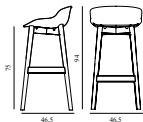

Hyg Barstool 75 cm Front Upholstery Grey & Oak

Coll: 1
Size & Weight: H: 94 x VV: 46,5 x D: 46,5 x SH: 75 cm - 5,9 kg
Packing: Brown Box - H: 96 x L: 49,5 x D: 48,5 cm - 7,9 kg
Material: Shell: Polypropylene with PU foam and front upholstery. Legs: Lacquered oak, Upholstery: See price groups.
Production time: 5 weeks

709481 Group 1	SEK	<i>Contract Price</i> 5.372,00
709482 Group 2	SEK	<i>Contract Price</i> 5.428,00
709483 Group 3	SEK	<i>Contract Price</i> 5.600,00
709484 Group 4	SEK	<i>Contract Price</i> 5.772,00
709485 Group 5	SEK	<i>Contract Price</i> 5.940,00
709486 Group 6	SEK	<i>Contract Price</i> 6.512,00
709487 Group 7	SEK	<i>Contract Price</i> 6.684,00