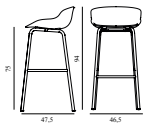

Hyg Barstool 75 cm Full Upholstery Sand Steel

Colli: 1
Size & Weight: H: 94 x W: 46,5 x D: 47,5 x SH: 75 cm - 6,6 kg
Packing: Brown Box - H: 96 x L: 49,5 x D: 48,5 cm - 8,6 kg
M3: 0,2305
Material: Shell: Polypropylene with PU foam and full upholstery. Legs: Powder coated steel, Upholstery: See price groups.
Production time: 5 weeks

709681 Group 1	SEK	<i>Contract Price</i> 5.200,00
709682 Group 2	SEK	<i>Contract Price</i> 5.256,00
709683 Group 3	SEK	<i>Contract Price</i> 5.428,00
709684 Group 4	SEK	<i>Contract Price</i> 5.772,00
709685 Group 5	SEK	<i>Contract Price</i> 6.056,00
709686 Group 6	SEK	<i>Contract Price</i> 6.856,00
709687 Group 7	SEK	<i>Contract Price</i> 7.140,00

HYG SOFA

Design: Simon Legald, 2018
Duty Code: 9401610000
Made in: Lithuania
Price Groups: 1) Oceanic, Aquarius
2) Synergy, Remix, Main Line Flax
3) Yoredale, Canvas
4) Steelcut Trio, City Velvet
5) Hallingdal, Fiord, Divina Melange, Divina MD, Divina
6) Zero, Vidar
7) Ultra Leather, Elle