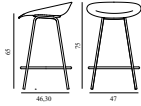

Mat Barstool 65 cm Cream Steel

Colli:	1
Size & Weight:	H: 75 x W: 47 x D: 46,3 x SH: 65 cm - 5,1 kg
Packing:	Brown Box - H: 88 x L: 55,5 x D: 52 cm
Material:	Shell: Hemp Fibers. Legs: Powder Coated Steel.
Production time:	2 weeks