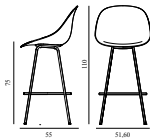

Mat Bar Chair 75 cm Front Upholstery Seaweed Cream Steel

Colli: 1
Size & Weight: H: 110 x W: 51,6 x D: 55 x SH: 75 cm - 5,7 kg
Packing: Brown Box - H: 112 x L: 54,5 x D: 52 cm
Material: Shell: Hemp Fibers, Eelgrass. Legs: Powder Coated Steel. Upholstery: See price groups
Production time: 8 weeks

713371 Group 1	SEK	<i>Contract Price</i> 5.884,00

713372 Group 2	SEK	<i>Contract Price</i> 5.940,00

713373 Group 3	SEK	<i>Contract Price</i> 6.284,00

713374 Group 4	SEK	<i>Contract Price</i> 6.340,00

713375 Group 5	SEK	<i>Contract Price</i> 6.572,00

713376 Group 6	SEK	<i>Contract Price</i> 7.200,00

713377 Group 7	SEK	<i>Contract Price</i> 7.428,00