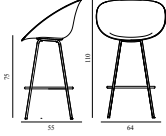

MAT BAR ARMCHAIR 75 CM FRONT UPHOLSTERY STEEL

Design: Foersom & Hiort-Lorenzen, 2023

Duty Code: 94015900

Made in: Denmark

Price Groups: 1) Oceanic, Aquarius

2) Synergy, Remix, Main Line Flax

3) Yoredale, Canvas

4) Steelcut Trio, City Velvet

5) Hallingdal, Fiord, Divina Melange, Divina MD, Divina

6) Zero, Vidar

7) Ultra Leather, Elle

Mat Bar Armchair 75 cm Front Upholstery Hemp Cream Steel

Colli: 1
Size & Weight: H: 110 x W: 64 x D: 55 x SH: 75 cm - 7 kg
Packing: Brown Box - H: 111 x L: 66 x D: 57 cm
Material: Shell: Hemp Fibers. Legs: Powder Coated Steel. Upholstery: See price groups
Production time: 8 weeks

713401		<i>Contract Price</i>
Group 1	SEK	6.112,00

713402		<i>Contract Price</i>
Group 2	SEK	6.228,00

713403		<i>Contract Price</i>
Group 3	SEK	6.572,00

713404		<i>Contract Price</i>
Group 4	SEK	6.628,00

713405		<i>Contract Price</i>
Group 5	SEK	6.856,00

713406		<i>Contract Price</i>
Group 6	SEK	7.600,00

713407		<i>Contract Price</i>
Group 7	SEK	7.828,00