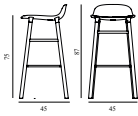

Form Barstool 75 cm Full Upholstery Walnut

Colli: 1
Size & Weight: H: 87 x W: 45 x D: 45 x SH: 75 cm - 4,1 kg
Packing: Brown Box - H: 94,5 x L: 49,5 x D: 48,5 cm - 5,3 kg
Material: Shell: Polypropylene, PU Foam, Legs: Walnut, Upholstery: See price groups.
Production time: 6 weeks

708091 Group 1	SEK	<i>Contract Price</i> 7.084,00
708092 Group 2	SEK	<i>Contract Price</i> 7.084,00
708093 Group 3	SEK	<i>Contract Price</i> 7.312,00
708094 Group 4	SEK	<i>Contract Price</i> 7.428,00
708095 Group 5	SEK	<i>Contract Price</i> 7.540,00
708096 Group 6	SEK	<i>Contract Price</i> 8.112,00
708097 Group 7	SEK	<i>Contract Price</i> 8.228,00