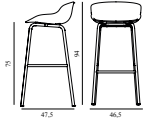

HYG BARSTOOL 75 CM STEEL

Design: Simon Legald, 2019
Duty Code: 9401790000
Made in: Denmark
Construction: Pressed Polypropylen shell attached with 4 screws and cups to steel frame. Hyg is delivered fully assembled.
Maintenance: Clean with damp cloth.

Hyg Barstool 75 cm Steel

Coll: 1
Size & Weight: H: 94 x W: 46,5 x D: 47,5 x SH: 75 cm - 5,8 kg
Packing: Brown Box - H: 96 x L: 49,5 x D: 48,5 cm - 7,8 kg
M3: 0,2305
Material: Shell: Polypropylene, Legs: Powder Coated Steel
Production time: 2 weeks

SEK Contract Price 2.340,00

604064 White	604065 Grey	604066 Black	604067 Olive
604068 Sand			

HYG BARSTOOL 75 CM FRONT UPHOLSTERY STEEL

Design: Simon Legald, 2019
Duty Code: 9401710000
Made in: Denmark
Price Groups: 1) Oceanic, Aquarius
2) Synergy, Remix, Main Line Flax
3) Yoredale, Canvas
4) Steelcut Trio, City Velvet
5) Hallingdal, Fiord, Divina Melange, Divina MD, Divina
6) Zero, Vidar
7) Ultra Leather, Elle