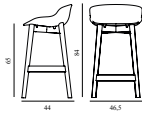

Hyg Barstool 65 cm Front Upholstery Black & Black Oak		
Colli:	1	
Size & Weight:	H: 84 x W: 46,5 x D: 44 x SH: 65 cm - 5,4 kg	
Packing:	Brown Box - H: 86 x L: 48,5 x D: 47 cm - 7,4 kg	
M3:	0,196	
Material:	Shell: Polypropylene with PU foam and front upholstery. Legs: Painted and lacquered oak, Upholstery: See price groups.	
Production time:	5 weeks	

709331 Group 1	SEK	<i>Contract Price</i> 5.372,00
709332 Group 2	SEK	<i>Contract Price</i> 5.428,00
709333 Group 3	SEK	<i>Contract Price</i> 5.600,00
709334 Group 4	SEK	<i>Contract Price</i> 5.772,00
709335 Group 5	SEK	<i>Contract Price</i> 5.940,00
709336 Group 6	SEK	<i>Contract Price</i> 6.512,00
709337 Group 7	SEK	<i>Contract Price</i> 6.684,00