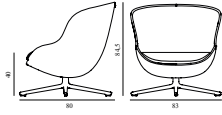

HYG LOUNGE CHAIR LOW SWIVEL

Design: Simon Legald, 2018
Duty Code: 9401710000
Made in: Lithuania
Price Groups: 1) Oceanic, Aquarius
2) Synergy, Remix, Main Line Flax
3) Yoredale, Canvas
4) Steelcut Trio, City Velvet
5) Hallingdal, Fiord, Divina Melange, Divina MD, Divina
6) Zero, Vidar
7) Ultra Leather, Elle

Hyg Lounge Chair Low Swivel Alu

Colli: 1
Size & Weight: H: 84,5 x W: 83 x D: 80 x SH: 40 cm - 18,8 kg
Packing: Brown Box - H: 93 x L: 92 x D: 88 cm - 26 kg
Material: Shell: Hard Molded PU Foam w. Steel Reinforcement, Cushion: Soft Molded PU Foam, Legs: Aluminum, Upholstery: See price groups
Production time: 6 weeks

709171 Group 1	SEK	<i>Contract Price</i> 15.372,00
709172 Group 2	SEK	<i>Contract Price</i> 15.884,00
709173 Group 3	SEK	<i>Contract Price</i> 16.972,00
709174 Group 4	SEK	<i>Contract Price</i> 17.772,00
709175 Group 5	SEK	<i>Contract Price</i> 18.740,00
709176 Group 6	SEK	<i>Contract Price</i> 21.600,00
709177 Group 7	SEK	<i>Contract Price</i> 23.312,00