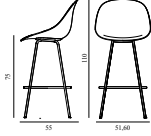

MAT BAR CHAIR 75 CM FULL UPHOLSTERY STEEL

Design: Foersom & Hiort-Lorenzen, 2023

Duty Code: 94015900

Made in: Denmark

- Price Groups: 1) Oceanic, Aquarius
 2) Synergy, Remix, Main Line Flax
 3) Yoredale, Canvas
 4) Steelcut Trio, City Velvet
 5) Hallingdal, Fiord, Divina Melange, Divina MD, Divina
 6) Zero, Vidar
 7) Ultra Leather, Elle