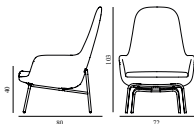

Era Lounge Chair High Black Steel

Colli: 1
Size & Weight: H: 103 x W: 72 x D: 80 x SH: 40 cm - 16,6 kg
Packing: Brown Box - H: 106,4 x L: 84,4 x D: 75,4 cm - 23,6 kg
Material: Shell: Hard Molded PU Foam w. Steel Reinforcement, Cushion: Soft Molded PU Foam, Legs: Powder Coated Steel, Upholstery: See price groups.
Production time: 6 weeks

707071 Group 1	SEK	<i>Contract Price</i> 15.884,00
707072 Group 2	SEK	<i>Contract Price</i> 16.112,00
707073 Group 3	SEK	<i>Contract Price</i> 17.372,00
707074 Group 4	SEK	<i>Contract Price</i> 17.828,00
707075 Group 5	SEK	<i>Contract Price</i> 18.628,00
707076 Group 6	SEK	<i>Contract Price</i> 21.256,00
707077 Group 7	SEK	<i>Contract Price</i> 22.172,00