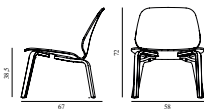

My Chair Lounge Walnut

Colli: 1
Size & Weight: H: 72 x W: 58 x D: 67 x SH: 38,5 cm - 7,9 kg
Packing: Brown Box - H: 76,5 x L: 67 x D: 62,5 cm - 11,1 kg
Material: Shell and Legs: Lacquered Walnut Veneer
Production time: 4 weeks

SEK *Contract Price*
3.884,00