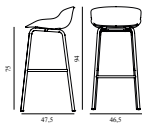

Hyg Barstool 75 cm Front Upholstery Olive & Olive Steel

Colli: 1
Size & Weight: H: 94 x W: 46,5 x D: 47,5 x SH: 75 cm - 6,2 kg
Packing: Brown Box - H: 96 x L: 49,5 x D: 48,5 cm - 8,2 kg
M3: 0,2305
Material: Shell: Polypropylene with PU foam and front upholstery. Legs: Powder coated steel, Upholstery: See price groups.
Production time: 5 weeks

709621		<i>Contract Price</i>
Group 1	SEK	4.684,00

709622		<i>Contract Price</i>
Group 2	SEK	4.740,00

709623		<i>Contract Price</i>
Group 3	SEK	4.912,00

709624		<i>Contract Price</i>
Group 4	SEK	5.028,00

709625		<i>Contract Price</i>
Group 5	SEK	5.256,00

709626		<i>Contract Price</i>
Group 6	SEK	5.828,00

709627		<i>Contract Price</i>
Group 7	SEK	6.000,00