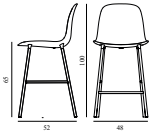

Form Bar Chair 65 cm Full Upholstery White Steel

Coll: 1
Size & Weight: H: 100 x W: 48 x D: 52 x SH: 65 cm - 5,6 kg
Packing: Brown Box - H: 100 x L: 50 x D: 52,5 cm - 7,9 kg
Material: Shell: Polypropylene, PU Foam, Legs: Powder Coated Steel, Upholstery: See price groups.
Production time: 6 weeks

708191 Group 1	SEK	<i>Contract Price</i> 5.256,00
708192 Group 2	SEK	<i>Contract Price</i> 5.256,00
708193 Group 3	SEK	<i>Contract Price</i> 5.712,00
708194 Group 4	SEK	<i>Contract Price</i> 5.828,00
708195 Group 5	SEK	<i>Contract Price</i> 6.172,00
708196 Group 6	SEK	<i>Contract Price</i> 7.084,00
708197 Group 7	SEK	<i>Contract Price</i> 7.312,00