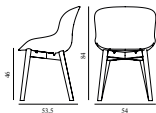

Hyg Chair Front Upholstery White & Oak		
Colli:		1
Size & Weight:		H: 84 x W: 54 x D: 53,5 x SH: 46 cm - 7,6 kg
Packing:		Brown Box - H: 86 x L: 57,5 x D: 56 cm - 9,1 kg
Material:		Shell: Polypropylene with PU foam and front upholstery. Legs: Lacquered oak, Upholstery: See price groups.
Production time:		5 weeks
708421 Group 1	SEK	Contract Price 5.600,00
708422 Group 2	SEK	Contract Price 5.712,00
708423 Group 3	SEK	Contract Price 5.940,00
708424 Group 4	SEK	Contract Price 6.112,00
708425 Group 5	SEK	Contract Price 6.340,00
708426 Group 6	SEK	Contract Price 6.972,00
708427 Group 7	SEK	Contract Price 7.200,00