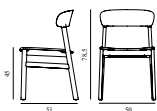

HERIT CHAIR

Design: Simon Legald, 2018

Duty Code: 9401690000

Made in: Denmark

Construction: The polypropylene (PP) parts are molded and injected with a core of foam. This innovative, patented technique enables large variations in thickness without the polypropylene subsiding. Legs are made of solid wood. Herit comes assembled.

Maintenance: Clean with damp cloth.

Herit Chair Oak

Colli: 1
Size & Weight: H: 78,5 x W: 50 x D: 51 x SH: 45 cm - 6,2 kg
Packing: Brown Box - H: 96 x L: 70 x D: 53 cm (2 pcs) - 15,2 kg
Material: Shell: Polypropylene, Legs: Oak
Production time: 2 weeks

SEK *Contract Price*
4.340,00

	1401000 White		1401001 Grey		1401002 Black		1401003 Sand
	1401004 Dusty Green