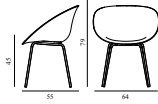

MAT ARMCHAIR FULL UPHOLSTERY STEEL

Design: Foersom & Hiort-Lorenzen, 2023
Duty Code: 94015900
Made in: Denmark
Price Groups: 1) Oceanic, Aquarius
2) Synergy, Remix, Main Line Flax
3) Yoredale, Canvas
4) Steelcut Trio, City Velvet
5) Hallingdal, Fiord, Divina Melange, Divina MD, Divina
6) Zero, Vidar
7) Ultra Leather, Elle

Mat Armchair Full Upholstery Cream Steel		
Colli:	1	
Size & Weight:	H: 79 x W: 64 x D: 55 x SH: 45 cm - 4,5 kg	
Packing:	Brown Box - H: 81 x L: 65 x D: 56 cm	
Material:	Shell: Hemp Fibers. Legs: Powder Coated Steel. Upholstery: See price groups	
Production time:	8 weeks	

713461 Group 1	SEK	<i>Contract Price</i> 6.284,00
713462 Group 2	SEK	<i>Contract Price</i> 6.456,00
713463 Group 3	SEK	<i>Contract Price</i> 6.912,00
713464 Group 4	SEK	<i>Contract Price</i> 7.028,00
713465 Group 5	SEK	<i>Contract Price</i> 7.372,00
713466 Group 6	SEK	<i>Contract Price</i> 8.400,00
713467 Group 7	SEK	<i>Contract Price</i> 8.740,00