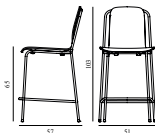

STUDIO BARSTOOL 65 CM FULL UPHOLSTERY

Design: Simon Legald, 2018
Duty Code: 9401710000
Made in: Denmark
Price Groups: 1) Oceanic, Aquarius
2) Synergy, Remix, Main Line Flax
3) Yoredale, Canvas
4) Steelcut Trio, City Velvet
5) Hallingdal, Fiord, Divina Melange, Divina MD, Divina
6) Zero, Vidar
7) Ultra Leather, Elle

Studio Barstool 65 cm Full Upholstery Black Steel		
Colli:	1	
Size & Weight:	H: 80 x W: 48 x D: 47 x SH: 65 cm - 5,9 kg	
Packing:	Brown Box - H: 92 x L: 56 x D: 53 cm - 8,3 kg	
M3:	0,2731	
Material:	Shell: Full Upholstery, Legs: Powder Coated Steel, Upholstery: See price groups.	
Production time:	5 weeks	
711391 Group 1	SEK	<i>Contract Price</i> 4.800,00
711392 Group 2	SEK	<i>Contract Price</i> 4.800,00
711393 Group 3	SEK	<i>Contract Price</i> 5.028,00
711394 Group 4	SEK	<i>Contract Price</i> 5.140,00
711395 Group 5	SEK	<i>Contract Price</i> 5.372,00
711396 Group 6	SEK	<i>Contract Price</i> 5.828,00
711397 Group 7	SEK	<i>Contract Price</i> 6.056,00

STUDIO BAR CHAIR 65 CM STEEL

Design: Simon Legald, 2020
Duty Code: 9401790000
Made in: Lithuania
Construction: Studio bar chair is made in molded oak veneer. Comes with a clear lacquer or in a painted version. Legs are made of powder coated steel tubes.

Studio Bar Chair 65 cm Black Steel			
Colli:	1		
Size & Weight:	H: 103 x W: 52 x D: 57 x SH: 65 cm - 7 kg		
Packing:	Brown Box - H: 104,5 x L: 53 x D: 59 cm - 9 kg		
Material:	Shell: Lacquered or painted and lacquered oak veneer, Legs: Powder coated steel.		
Production time:	2 weeks		
	SEK	<i>Contract Price</i> 3.940,00	
601955 Oak	601956 Light Grey	601957 Brown	601958 Green
601959 Black