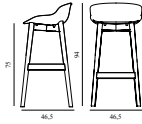

Hyg Barstool 75 cm Front Upholstery Sand & Black Oak

Colli: 1
Size & Weight: H: 94 x W: 46,5 x D: 46,5 x SH: 75 cm - 5,9 kg
Packing: Brown Box - H: 96 x L: 49,5 x D: 48,5 cm - 7,9 kg
M3: 0,2305
Material: Shell: Polypropylene with PU foam and front upholstery. Legs: Painted and lacquered oak, Upholstery: See price groups.
Production time: 5 weeks

709571 Group 1	SEK	<i>Contract Price</i> 5.372,00
709572 Group 2	SEK	<i>Contract Price</i> 5.428,00
709573 Group 3	SEK	<i>Contract Price</i> 5.600,00
709574 Group 4	SEK	<i>Contract Price</i> 5.772,00
709575 Group 5	SEK	<i>Contract Price</i> 5.940,00
709576 Group 6	SEK	<i>Contract Price</i> 6.512,00
709577 Group 7	SEK	<i>Contract Price</i> 6.684,00