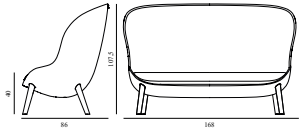

Hyg Sofa Oak

Colli: 1
Size & Weight: H: 107,5 x W: 168 x D: 86 x SH: 40 cm - 36 kg
Packing: Brown Box - H: 110 x L: 172 x D: 93 cm - 42,2 kg
Material: Shell: Hard Molded PU Foam w. Steel Reinforcement, Cushion: Soft Molded PU Foam, Legs: Oak, Upholstery: See price groups
Production time: 6 weeks

709691 Group 1	SEK	<i>Contract Price</i> 27.712,00
709692 Group 2	SEK	<i>Contract Price</i> 28.972,00
709693 Group 3	SEK	<i>Contract Price</i> 31.312,00
709694 Group 4	SEK	<i>Contract Price</i> 32.972,00
709695 Group 5	SEK	<i>Contract Price</i> 35.140,00
709696 Group 6	SEK	<i>Contract Price</i> 41.372,00
709697 Group 7	SEK	<i>Contract Price</i> 45.540,00