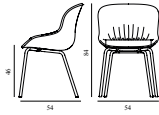

Hyg Comfort Chair Full Upholstery Olive Steel

Colli: 1
Size & Weight: H: 84 x W: 54 x D: 54 x SH: 46 cm - 7,5 kg
Packing: Brown Box - H: 86 x L: 57,5 x D: 56 cm
M3: 0,2769
Material: Shell: Polypropylene with PU foam and full upholstery. Legs: Powder Coated Steel, Upholstery: See price groups
Production time: 5 weeks

708691 Group 1	SEK	<i>Contract Price</i> 6.628,00
708692 Group 2	SEK	<i>Contract Price</i> 6.740,00
708693 Group 3	SEK	<i>Contract Price</i> 7.140,00
708694 Group 4	SEK	<i>Contract Price</i> 7.484,00
708695 Group 5	SEK	<i>Contract Price</i> 7.884,00
708696 Group 6	SEK	<i>Contract Price</i> 9.028,00
708697 Group 7	SEK	<i>Contract Price</i> 9.940,00