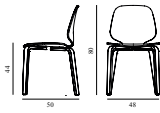

My Chair Front Upholstery Black		
Colli:	1	
Size & Weight:	H: 80 x W: 48 x D: 50 x SH: 44 cm - 6,6 kg	
Packing:	Brown Box - H: 100 x L: 54 x D: 67 cm - 9,6 kg	
Material:	Shell: Painted and Lacquered Ash Veneer; PU Foam and Front Upholstery; Legs: Painted and Lacquered Ash Veneer; Upholstery: See price groups.	
Production time:	6 weeks	
709871 Group 1	SEK	<i>Contract Price</i> 4.684,00
709872 Group 2	SEK	<i>Contract Price</i> 4.740,00
709873 Group 3	SEK	<i>Contract Price</i> 4.972,00
709874 Group 4	SEK	<i>Contract Price</i> 5.200,00
709875 Group 5	SEK	<i>Contract Price</i> 5.372,00
709876 Group 6	SEK	<i>Contract Price</i> 6.000,00
709877 Group 7	SEK	<i>Contract Price</i> 6.172,00