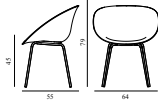

5) Hallingdal, Fiord, Divina Melange, Divina MD, Divina

6) Zero, Vidar

7) Ultra Leather, Elle

Mat Armchair Front Upholstery Hemp Cream Steel

Colli: 1
 Size & Weight: H: 79 x W: 64 x D: 55 x SH: 45 cm - 4,5 kg
 Packing: Brown Box - H: 81 x L: 65 x D: 56 cm
 Material: Shell: Hemp Fibers. Legs: Powder Coated Steel. Upholstery: See price groups
 Production time: 8 weeks