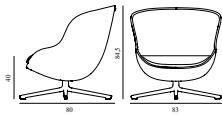

Hyg Lounge Chair Low Swivel Black Alu

Size & Weight: H: 84,5 x W: 83 x D: 80 x SH: 40 cm - 18,8 kg
Material: Shell: Hard Molded PU Foam w. Steel Reinforcement, Cushion: Soft Molded PU Foam, Legs: Powder coated aluminum, Upholstery: See price groups
Production time: 6 weeks

709181 Group 1	SEK	<i>Contract Price</i> 15.372,00
709182 Group 2	SEK	<i>Contract Price</i> 15.884,00
709183 Group 3	SEK	<i>Contract Price</i> 16.972,00
709184 Group 4	SEK	<i>Contract Price</i> 17.772,00
709185 Group 5	SEK	<i>Contract Price</i> 18.740,00
709186 Group 6	SEK	<i>Contract Price</i> 21.600,00
709187 Group 7	SEK	<i>Contract Price</i> 23.312,00