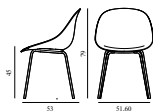

Mat Chair Cream Steel

Coll: 1
Size & Weight: H: 79 x W: 51,6 x D: 53 x SH: 45 cm - 4,6 kg
Packing: Brown Box - H: 81 x L: 65 x D: 56 cm
Material: Shell: Hemp Fibers. Legs: Powder Coated Steel.
Production time: 2 weeks

Contract Price
SEK 2.856,00