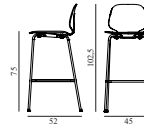

My Chair Barstool 75 cm Chrome & Walnut

Colli: 1
Size & Weight: H: 102,5 x W: 45 x D: 52 x SH: 75 cm - 6,4 kg
Packing: Brown Box - H: 108 x L: 55 x D: 50,5 cm
Material: Shell: Lacquered Walnut Veneer, Legs: Chrome
Production time: 4 weeks

SEK *Contract Price*
4.912,00