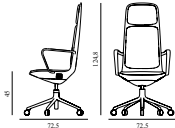

Off Armchair High 5W Gas Lift Black Alu With Cushion

Coll: 1
Size & Weight: H: 124,8 x W: 72,5 x D: 72,5 x SH: 45 cm - 16,5 kg
Packing: Brown Box - H: 134 x L: 69 x D: 72 cm - 17,5 kg
M3: 0,6657
Material: Seat: Rigid PU foam and full upholstery with a steel reinforcement structure inside, Legs and armrests: Black powder coated aluminum with five wheels, Cushion: Veneer and PU foam, Upholstery: See price groups
Production time: 5 weeks

710641		<i>Contract Price</i>
Group 1	SEK	16.740,00

710642		<i>Contract Price</i>
Group 2	SEK	17.028,00

710643		<i>Contract Price</i>
Group 3	SEK	17.828,00

710644		<i>Contract Price</i>
Group 4	SEK	18.456,00

710645		<i>Contract Price</i>
Group 5	SEK	19.256,00

710646		<i>Contract Price</i>
Group 6	SEK	21.372,00

710647		<i>Contract Price</i>
Group 7	SEK	22.800,00