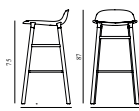

Form Barstool 75 cm Oak

Colli: 1
Size & Weight: H: 87 x W: 45 x D: 45 x SH: 75 cm - 3,5 kg
Packing: Brown Box - H: 92 x L: 46,5 x D: 47 cm - 4,7 kg
Material: Shell: Polypropylene, Legs: Oak.
Production time: 2 weeks

		SEK		Contract Price 3.140,00
602798 White	602799 Grey	602800 Black	602801 Blue	
602802 Green	602803 Red