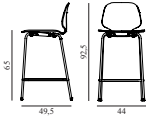

My Chair Barstool 65 cm Front Upholstery Chrome & Black

Colli: 1
Size & Weight: H: 92,5 x W: 44 x D: 49,5 x SH: 65 cm - 6,3 kg
Packing: Brown Box - H: 97 x L: 55 x D: 50,5 cm
Material: Shell: Painted and Lacquered Ash Veneer, PU Foam and Front Upholstery, Legs: Chrome, Upholstery: See price groups.
Production time: 6 weeks

710101 Group 1	SEK	<i>Contract Price</i> 6.172,00
710102 Group 2	SEK	<i>Contract Price</i> 6.340,00
710103 Group 3	SEK	<i>Contract Price</i> 6.456,00
710104 Group 4	SEK	<i>Contract Price</i> 6.628,00
710105 Group 5	SEK	<i>Contract Price</i> 6.800,00
710106 Group 6	SEK	<i>Contract Price</i> 7.312,00
710107 Group 7	SEK	<i>Contract Price</i> 7.484,00