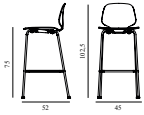

Maintenance: Clean with damp cloth.

My Chair Barstool 75 cm Chrome & Oak

Colli: 1
 Size & Weight: H: 102,5 x W: 45 x D: 52 x SH: 75 cm - 6,4 kg
 Packing: Brown Box - H: 108 x L: 55 x D: 50,5 cm
 Material: Shell: Lacquered Oak Veneer, Legs: Chrome
 Production time: 4 weeks