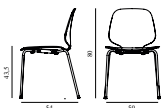

My Chair Black Steel & Oak

Colli: 1
Size & Weight: H: 80 x W: 50 x D: 54 x SH: 43,5 cm - 6 kg
Packing: Brown Box - H: 100 x L: 54 x D: 67 cm (2 pcs)
Material: Shell: Lacquered Oak Veneer, Legs: Powder Coated Steel
Production time: 4 weeks

SEK *Contract Price*
2.912,00