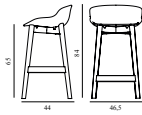

709315		<i>Contract Price</i>
Group 5	SEK	5.940,00

709316		<i>Contract Price</i>
Group 6	SEK	6.512,00

709317		<i>Contract Price</i>
Group 7	SEK	6.684,00

Hyg Barstool 65 cm Front Upholstery Grey & Black Oak		
Colli:	1	
Size & Weight:	H: 84 x W: 46,5 x D: 44 x SH: 65 cm - 5,4 kg	
Packing:	Brown Box - H: 86 x L: 48,5 x D: 47 cm - 7,4 kg	
M3:	0,196	
Material:	Shell: Polypropylene with PU foam and front upholstery. Legs: Painted and lacquered oak, Upholstery: See price groups.	
Production time:	5 weeks	