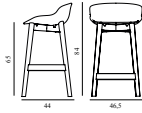

Hyg Barstool 65 cm Front Upholstery Olive & Black Oak

Colli: 1
Size & Weight: H: 84 x W: 46,5 x D: 44 x SH: 65 cm - 5,4 kg
Packing: Brown Box - H: 86 x L: 48,5 x D: 47 cm - 7,4 kg
M3: 0,196
Material: Shell: Polypropylene with PU foam and front upholstery. Legs: Painted and lacquered oak, Upholstery: See price groups.
Production time: 5 weeks

709341 Group 1	SEK	<i>Contract Price</i> 5.372,00
709342 Group 2	SEK	<i>Contract Price</i> 5.428,00
709343 Group 3	SEK	<i>Contract Price</i> 5.600,00
709344 Group 4	SEK	<i>Contract Price</i> 5.772,00
709345 Group 5	SEK	<i>Contract Price</i> 5.940,00
709346 Group 6	SEK	<i>Contract Price</i> 6.512,00
709347 Group 7	SEK	<i>Contract Price</i> 6.684,00