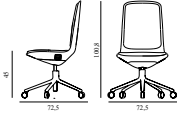

Off Chair Low 5W Gas Lift Alu With Cushion

Coll: 1
 Size & Weight: H: 100,8 x W: 72,5 x D: 72,5 x SH: 45 cm - 14,3 kg
 Packing: Brown Box - H: 110 x L: 69 x D: 72 cm - 15,3 kg
 M3: 0,5465
 Material: Seat: Rigid PU foam and full upholstery with a steel reinforcement structure inside, Legs and armrests: Polished aluminum with five wheels, Cushion: Veneer and PU foam, Upholstery: See price groups.
 Production time: 5 weeks