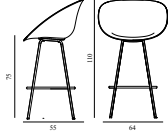

MAT BAR ARMCHAIR 75 CM FULL UPHOLSTERY STEEL

Design: Foersom & Hiort-Lorenzen, 2023

Duty Code: 94015900

Made in: Denmark

Price Groups: 1) Oceanic, Aquarius

2) Synergy, Remix, Main Line Flax

3) Yoredale, Canvas

4) Steelcut Trio, City Velvet

5) Hallingdal, Fiord, Divina Melange, Divina MD, Divina

6) Zero, Vidar

7) Ultra Leather, Elle

Mat Bar Armchair 75 cm Full Upholstery Cream Steel

Colli: 1
Size & Weight: H: 110 x W: 64 x D: 55 x SH: 75 cm - 7 kg
Packing: Brown Box - H: 111 x L: 66 x D: 57 cm
Material: Shell: Hemp Fibers. Legs: Powder Coated Steel. Upholstery: See price groups
Production time: 8 weeks

713581 Group 1	SEK	<i>Contract Price</i> 7.028,00
713582 Group 2	SEK	<i>Contract Price</i> 7.140,00
713583 Group 3	SEK	<i>Contract Price</i> 7.600,00
713584 Group 4	SEK	<i>Contract Price</i> 7.712,00
713585 Group 5	SEK	<i>Contract Price</i> 8.056,00
713586 Group 6	SEK	<i>Contract Price</i> 9.084,00
713587 Group 7	SEK	<i>Contract Price</i> 9.428,00