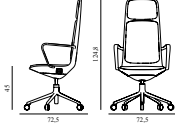

5) Hallingdal, Fiord, Divina Melange, Divina MD, Divina

6) Zero, Vidar

7) Ultra Leather, Elle

Off Armchair High 5W Gas Lift Alu With Cushion

Coll: 1
 Size & Weight: H: 124,8 x W: 72,5 x D: 72,5 x SH: 45 cm - 16,5 kg
 Packing: Brown Box - H: 134 x L: 69 x D: 72 cm - 17,5 kg
 M3: 0,6657
 Material: Seat: Rigid PU foam and full upholstery with a steel reinforcement structure inside, Legs and armrests: Polished aluminum with five wheels, Cushion: Veneer and PU foam, Upholstery: See price groups
 Production time: 5 weeks