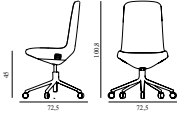

Off Chair Low 5W Gas Lift Alu

Colli: 1
 Size & Weight: H: 100,8 x W: 72,5 x D: 72,5 x SH: 45 cm - 14 kg
 Packing: Brown Box - H: 110 x L: 69 x D: 72 cm - 15 kg
 M3: 0,5465
 Material: Seat: Rigid PU foam and full upholstery with a steel reinforcement structure inside. Legs and armrests: Polished aluminum with five wheels, Upholstery: See price groups.
 Production time: 5 weeks