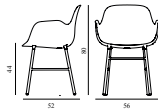

Form Armchair Full Upholstery Green Steel

Colli: 1
Size & Weight: H: 80 x W: 56 x D: 52 x SH: 44 cm - 8 kg
Packing: Brown Box - H: 90 x L: 55,5 x D: 56,5 cm - 11 kg
Material: Shell: Polypropylene, PU Foam, Legs: Powder Coated Steel, Upholstery: See price groups
Production time: 6 weeks

707811 Group 1	SEK	<i>Contract Price</i> 5.828,00
707812 Group 2	SEK	<i>Contract Price</i> 5.940,00
707813 Group 3	SEK	<i>Contract Price</i> 6.400,00
707814 Group 4	SEK	<i>Contract Price</i> 6.512,00
707815 Group 5	SEK	<i>Contract Price</i> 6.856,00
707816 Group 6	SEK	<i>Contract Price</i> 8.000,00
707817 Group 7	SEK	<i>Contract Price</i> 8.340,00