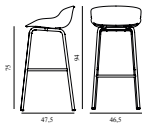

Hyg Barstool 75 cm Front Upholstery Sand & Sand Steel

Colli: 1
Size & Weight: H: 94 x W: 46,5 x D: 47,5 x SH: 75 cm - 6,2 kg
Packing: Brown Box - H: 96 x L: 49,5 x D: 48,5 cm - 8,2 kg
M3: 0,2305
Material: Shell: Polypropylene with PU foam and front upholstery. Legs: Powder coated steel, Upholstery: See price groups.
Production time: 5 weeks

709631		<i>Contract Price</i>
Group 1	SEK	4.684,00

709632		<i>Contract Price</i>
Group 2	SEK	4.740,00

709633		<i>Contract Price</i>
Group 3	SEK	4.912,00

709634		<i>Contract Price</i>
Group 4	SEK	5.028,00

709635		<i>Contract Price</i>
Group 5	SEK	5.256,00

709636		<i>Contract Price</i>
Group 6	SEK	5.828,00

709637		<i>Contract Price</i>
Group 7	SEK	6.000,00