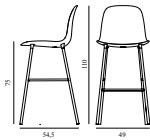

Form Bar Chair 75 cm Full Upholstery Red Steel

Colli: 1
Size & Weight: H: 110 x W: 49 x D: 54,5 x SH: 75 cm - 5,9 kg
Packing: Brown Box - H: 110 x L: 51 x D: 56,5 cm - 8,2 kg
Material: Shell: Polypropylene, PU Foam, Legs: Powder Coated Steel, Upholstery: See price groups.
Production time: 6 weeks

708341 Group 1		<i>Contract Price</i> 5.256,00
708342 Group 2	SEK	5.256,00
708343 Group 3		<i>Contract Price</i> 5.712,00
708344 Group 4	SEK	5.712,00
708345 Group 5		<i>Contract Price</i> 6.172,00
708346 Group 6	SEK	6.172,00
708347 Group 7		<i>Contract Price</i> 7.084,00
	SEK	7.084,00