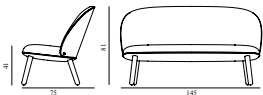

Ace Sofa Smoked Oak

Colli: 1
Size & Weight: H: 81 x W: 145 x D: 75 x SH: 41 cm - 26,4 kg
Packing: Brown Box - H: 78 x L: 147 x D: 61 cm - 34 kg
Material: Shell: Veneer, PU Foam, Steel reinforcement, Legs: Painted and Lacquered Oak, Upholstery: See price groups
Production time: 6 weeks

707401 Group 1	SEK	<i>Contract Price</i> 16.572,00
707402 Group 2	SEK	<i>Contract Price</i> 17.256,00
707403 Group 3	SEK	<i>Contract Price</i> 18.284,00
707404 Group 4	SEK	<i>Contract Price</i> 18.740,00
707405 Group 5	SEK	<i>Contract Price</i> 20.000,00
707406 Group 6	SEK	<i>Contract Price</i> 22.740,00
707407 Group 7	SEK	<i>Contract Price</i> 23.028,00