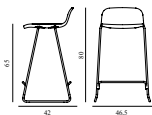

Just Barstool 65 cm w. back Full Upholstery Chrome

Colli: 1
Size & Weight: H: 80 x VV: 46,5 x D: 42 x SH: 65 cm - 6,4 kg
Packing: Brown Box - H: 1150 x L: 520 x D: 500 cm
Material: Shell: Lacquered Oak Veneer, Legs: Chrome, Upholstery: See price groups.
Production time: 6 weeks

709801 Group 1	SEK	<i>Contract Price</i> 7.200,00
709802 Group 2	SEK	<i>Contract Price</i> 7.256,00
709803 Group 3	SEK	<i>Contract Price</i> 7.484,00
709804 Group 4	SEK	<i>Contract Price</i> 7.540,00
709805 Group 5	SEK	<i>Contract Price</i> 7.656,00
709806 Group 6	SEK	<i>Contract Price</i> 8.112,00
709807 Group 7	SEK	<i>Contract Price</i> 8.228,00