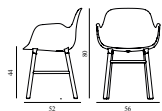

FORM ARMCHAIR WOOD

Design: Simon Legald, 2016
 Awards: German Design Award 2016, Germany - "Special Mention" & IF Product Design Award 2016, Germany
 Duty Code: 9401790000
 Made in: Denmark
 Construction: Form is delivered assembled. The plastic type is Polypropylene (PP). Armchair armrest height: 65,8 cm
 Maintenance: Clean with damp cloth.