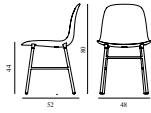

Contract Price 3.028,00
SEK				
	1400900 White		1400901 Grey	
			1400902 Black	
	1400904 Green		1400905 Red	

FORM CHAIR FULL UPHOLSTERY STEEL

Design: Simon Legald, 2015
Awards: German Design Award 2016, Germany - "Special Mention" &
IF Product Design Award 2016, Germany
Duty Code: 9401710000
Made in: Poland
Price Groups: 1) Oceanic, Aquarius
2) Synergy, Remix, Main Line Flax
3) Yoredale, Canvas
4) Steelcut Trio, City Velvet
5) Hallingdal, Fiord, Divina Melange, Divina MD, Divina
6) Zero, Vidar
7) Ultra Leather, Elle

Form Chair Full Upholstery Chrome		
Colli:	1	
Size & Weight:	H: 80 x VV: 48 x D: 52 x SH: 44 cm - 6 kg	
Packing:	Brown Box - H: 89 x L: 56 x D: 56 cm (2 pcs) - 9 kg	
Material:	Shell: Polypropylene, PU Foam, Legs: Chrome, Upholstery: See price groups	
Production time:	6 weeks	
707701 Group 1	SEK	<i>Contract Price</i> 4.800,00
707702 Group 2	SEK	<i>Contract Price</i> 4.912,00
707703 Group 3	SEK	<i>Contract Price</i> 5.372,00
707704 Group 4	SEK	<i>Contract Price</i> 5.484,00
707705 Group 5	SEK	<i>Contract Price</i> 5.712,00
707706 Group 6	SEK	<i>Contract Price</i> 6.628,00
707707 Group 7	SEK	<i>Contract Price</i> 6.972,00