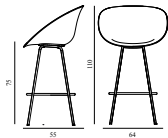

Mat Bar Armchair 75 cm Full Upholstery Black Steel

Colli: 1
Size & Weight: H: 110 x W: 64 x D: 55 x SH: 75 cm - 7 kg
Packing: Brown Box - H: 111 x L: 66 x D: 57 cm
Material: Shell: Hemp Fibers. Legs: Powder Coated Steel. Upholstery: See price groups
Production time: 8 weeks

713591 Group 1	SEK	<i>Contract Price</i> 7.028,00
713592 Group 2	SEK	<i>Contract Price</i> 7.140,00
713593 Group 3	SEK	<i>Contract Price</i> 7.600,00
713594 Group 4	SEK	<i>Contract Price</i> 7.712,00
713595 Group 5	SEK	<i>Contract Price</i> 8.056,00
713596 Group 6	SEK	<i>Contract Price</i> 9.084,00
713597 Group 7	SEK	<i>Contract Price</i> 9.428,00