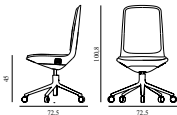

Off Chair Low 5W Gas Lift Black Alu With Cushion

Coll: 1
Size & Weight: H: 100,8 x W: 72,5 x D: 72,5 x SH: 45 cm - 14,3 kg
Packing: Brown Box - H: 110 x L: 69 x D: 72 cm - 15,3 kg
M3: 0,5465
Material: Seat: Rigid PU foam and full upholstery with a steel reinforcement structure inside, Legs and armrests: Black powder coated aluminum with five wheels, Cushion: Veneer and PU foam, Upholstery: See price groups.
Production time: 5 weeks

710401 Group 1	SEK	<i>Contract Price</i> 14.056,00
710402 Group 2	SEK	<i>Contract Price</i> 14.284,00
710403 Group 3	SEK	<i>Contract Price</i> 15.028,00
710404 Group 4	SEK	<i>Contract Price</i> 15.540,00
710405 Group 5	SEK	<i>Contract Price</i> 16.284,00
710406 Group 6	SEK	<i>Contract Price</i> 18.172,00
710407 Group 7	SEK	<i>Contract Price</i> 19.028,00