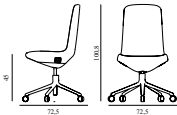

Off Chair Low 5W Gas Lift Black Alu

Colli: 1
Size & Weight: H: 100,8 x W: 72,5 x D: 72,5 x SH: 45 cm - 14 kg
Packing: Brown Box - H: 110 x L: 69 x D: 72 cm - 15 kg
M3: 0,5465
Material: Seat: Rigid PU foam and full upholstery with a steel reinforcement structure inside. Legs and armrests: Black powder coated aluminum with five wheels, Upholstery: See price groups.
Production time: 5 weeks

710381 Group 1	SEK	<i>Contract Price</i> 12.000,00
710382 Group 2	SEK	<i>Contract Price</i> 12.172,00
710383 Group 3	SEK	<i>Contract Price</i> 12.572,00
710384 Group 4	SEK	<i>Contract Price</i> 12.912,00
710385 Group 5	SEK	<i>Contract Price</i> 13.372,00
710386 Group 6	SEK	<i>Contract Price</i> 14.512,00
710387 Group 7	SEK	<i>Contract Price</i> 15.484,00