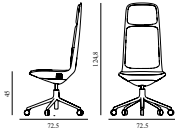

Off Chair High 5W Gas Lift Black Alu With Cushion

Coll: 1
Size & Weight: H: 124,8 x W: 72,5 x D: 72,5 x SH: 45 cm - 16,5 kg
Packing: Brown Box - H: 134 x L: 69 x D: 72 cm - 17,5 kg
M3: 0,6657
Material: Seat: Rigid PU foam and full upholstery with a steel reinforcement structure inside, Legs and armrests: Black powder coated aluminum with five wheels, Cushion: Veneer and PU foam, Upholstery: See price groups.
Production time: 5 weeks

710561 Group 1	SEK	<i>Contract Price</i> 15.140,00
710562 Group 2	SEK	<i>Contract Price</i> 15.428,00
710563 Group 3	SEK	<i>Contract Price</i> 16.228,00
710564 Group 4	SEK	<i>Contract Price</i> 16.856,00
710565 Group 5	SEK	<i>Contract Price</i> 17.656,00
710566 Group 6	SEK	<i>Contract Price</i> 19.772,00
710567 Group 7	SEK	<i>Contract Price</i> 21.140,00