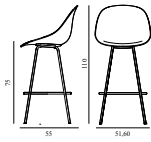

Mat Bar Chair 75 cm Front Upholstery Hemp Black Steel

Coll: I
Size & Weight: H: 110 x W: 51,6 x D: 55 x SH: 75 cm - 5,7 kg
Packing: Brown Box - H: 112 x L: 54,5 x D: 52 cm
Material: Shell: Hemp Fibers. Legs: Powder Coated Steel. Upholstery: See price groups
Production time: 8 weeks

713381		<i>Contract Price</i>
Group 1	SEK	5.884,00

713382		<i>Contract Price</i>
Group 2	SEK	5.940,00

713383		<i>Contract Price</i>
Group 3	SEK	6.284,00

713384		<i>Contract Price</i>
Group 4	SEK	6.340,00

713385		<i>Contract Price</i>
Group 5	SEK	6.572,00

713386		<i>Contract Price</i>
Group 6	SEK	7.200,00

713387		<i>Contract Price</i>
Group 7	SEK	7.428,00