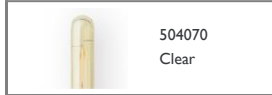

MOMENTO US

Design: Daniel Debiassi & Federico Sandri, 2016
Duty Code: 9405299090
Made in: China
Construction: Momento is constructed of a powder coated metal body with a plastic lamp shade. Delivered with 2 m textile cord. Switch on lamp shade.
Maintenance: Clean with damp cloth.