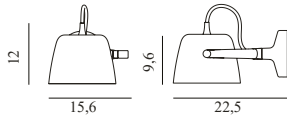

Contract Price
4.456,00
SEK

Tub Lamp Ø44 US

Colli: 1
Size & Weight: H: 21,5 x Ø: 44 cm - 1,8 kg
Packing: Brown Box - H: 34 x L: 55 x D: 55 cm - 5,5 kg
Material: Lacquered or powder coated aluminum
Color: Brushed aluminum, Black, White
Light Source: E26 Ø60 or Ø80 8W 120V LED bulb recommended. Canopy measurements: H6,5 cm x Ø9,3 cm

Contract Price
4.456,00
SEK

TUB WALL LAMP

Design: Hans Thyge & Co, 2022
Duty Code: 9405199000
Made in: Denmark

Tub Wall Lamp EU

Colli: 1
Size & Weight: H: 9,6 x L: 22,5 x Ø: 13,2 cm - 0,7 kg
Packing: Brown Box - H: 22 x L: 30 x D: 22 cm - 1,4 kg
Material: Lacquered or powder coated aluminum
Color: Brushed aluminum, Black, White
Light Source: 2 pcs. G9 4W 240V LED bulbs recommended.

Contract Price
2.628,00
SEK

Tub Wall Lamp US

Colli: 1
Size & Weight: H: 9,6 x L: 22,5 x Ø: 13,2 cm - 0,7 kg
Packing: Brown Box - H: 22 x L: 30 x D: 22 cm - 1,4 kg
Material: Lacquered or powder coated aluminum
Color: Brushed aluminum, Black, White
Light Source: 2 pcs. G9 4W 120V LED bulbs recommended.

Contract Price
2.628,00
SEK