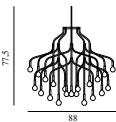

VEKST LAMP SMALL

Design: Simon Legald, 2023
Duty Code: 9405199090
Made in: China

Construction: The Vekst pendant lamps are provided with a 4-meter black textile cord, a 4-meter steel wire, and a black ceiling canopy in powder-coated steel. The arms are crafted of powder-coated steel in black and fitted with a bulb at the end. The bulb is surrounded by a sphere of etched opal glass. The pendant lamps are dimmable and come in two different sizes. The Vekst Wall Lamp comes with a black canopy in powder-coated steel. The wall lamp is installed directly to the power outlet (hardwired). The arms are crafted of powder-coated steel in black and fitted with a bulb at the end. The bulb is surrounded by a sphere of etched opal glass. The wall lamp is not dimmable.

Maintenance: Clean with a damp cloth. Avoid the use of all-purpose cleaners and other degreasing detergents.

Vekst Lamp Small EU		
Colli:	1	
Size & Weight:	H: 54 x Ø: 62 cm - 10 kg	
Packing:	Brown Box - H: 67,5 x L: 67,5 x D: 62 cm - 12 kg	
Material:	Powder-coated steel and etched opal glass.	
Light Source:	Comes with 12 bulbs (G4 (LED)). All Bulbs can also be purchased separately	
		Contract Price
		SEK 9.140,00

Vekst Lamp Small US		
Colli:	1	
Size & Weight:	H: 54 x Ø: 62 cm - 10 kg	
Packing:	Brown Box - H: 67,5 x L: 67,5 x D: 67,5 cm - 12 kg	
Material:	Powder-coated steel and etched opal glass.	
Light Source:	Comes with 12 bulbs (G4 (LED)). All Bulbs can also be purchased separately	
		Contract Price
		SEK 9.140,00

VEKST LAMP LARGE

Design: Simon Legald, 2023
Duty Code: 9405199090
Made in: China