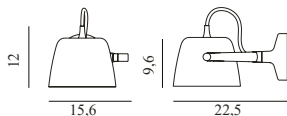

Tub Wall Lamp EU

Colli: 1
Size & Weight: H: 9,6 x L: 22,5 x Ø: 13,2 cm - 0,7 kg
Packing: Brown Box - H: 22 x L: 30 x D: 22 cm - 1,4 kg
Material: Lacquered or powder coated aluminum
Color: Brushed aluminum, Black, White
Light Source: 2 pcs. G9 4W 240V LED bulbs recommended.

Contract Price
2.628,00
SEK