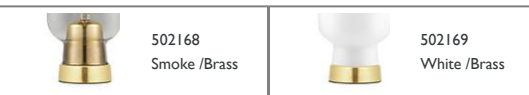

Amp Wall Lamp EU

Colli: 1
Size & Weight: H: 30 x W: 17 x D: 11 cm - 0,67 kg
Packing: Gift Box - H: 41 x L: 19 x D: 21,5 cm - 1 kg
Material: Glass, marble and powder coated metal.
Light Source: EU E14 2W bulbs (LED) recommended. All Bulbs can be purchased separately.

SEK Contract Price
1.884,00

Amp Table Lamp EU

Colli: 1
Size & Weight: H: 26,5 x Ø: 14 cm - 1,5 kg
Packing: Gift Box - H: 48 x L: 20,5 x D: 20,5 cm - 2,4 kg
Colli Box: H: 47 x L: 20,5 x D: 20,5 cm
M3: 0,0198
Material: Glass, Marble
Light Source: EU E14 2W bulbs (LED). All Bulbs can be purchased separately.

SEK Contract Price
2.000,00

Amp Table Lamp Brass EU

Colli: 1
Size & Weight: H: 26,5 x Ø: 14 cm - 1,5 kg
Packing: Gift Box - H: 48 x L: 20,5 x D: 20,5 cm - 1,9 kg
Material: Glass, Brass
Light Source: EU E14 2W bulbs (LED). All Bulbs can be purchased separately.

SEK Contract Price
2.340,00

Amp Chandelier Small EU

Colli: 1
Size & Weight: H: 32,5 x Ø: 62,5 cm - 6,5 kg
Packing: Brown Box - H: 44 x L: 69,5 x D: 68,5 cm - 9,5 kg
M3: 0,1742
Material: Glass, Marble
Light Source: Comes with 15 bulbs (G4 (LED)). All Bulbs can also be purchased separately. The Amp Chandelier is non-dimmable.

SEK Contract Price
8.112,00

Amp Chandelier Large EU

Colli: 1
Size & Weight: H: 62,5 x Ø: 85 cm - 11,3 kg
Packing: Brown Box - H: 70 x L: 89 x D: 87 cm - 14,2 kg
M3: 0,5283
Material: Glass, Marble
Light Source: Comes with 35 bulbs (G4 (LED)). All Bulbs can also be purchased separately. The Amp Chandelier is non-dimmable.

SEK Contract Price
16.228,00