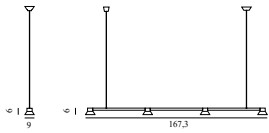

Hat Lamp Linear Large US

Colli: 1
Size & Weight: H: 6 x W: 9 x L: 167 cm - 3,5 kg
Packing: Brown Box - H: 18 x L: 172,5 x D: 18 cm - 4,6 kg
Material: Aluminum, Steel, Acrylic (PMMA).
Light Source: Comes with 3 LED PCBa light sources (LED 5W) that encompass a color temperature scale spectrum between 2700K and 6500K. Dimmable.

Contract Price
4.572,00
SEK

608341
Black

HELLO US

Design: Jonas Wagell, 2012
Duty Code: 9405299090
Made in: China
Construction: Delivered with 4 m textile cord with switch.
Maintenance: Clean with damp cloth.