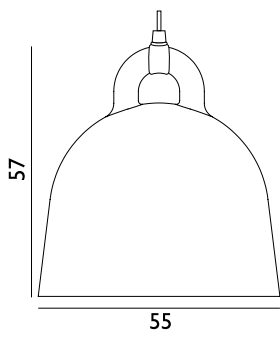

Contract Price
 SEK 4.112,00

502086
 White

502094
 Black

502102
 Sand

502112
 Grey

Bell Lamp Large EU

Colli: 1
 Size & Weight: H: 57 x Ø: 55 cm - 3,4 kg
 Packing: Brown Box - H: 66 x L: 60 x D: 60 cm - 7,9 kg
 M3: 0,2376
 Material: Aluminum
 Light Source: E27 (big socket). Low-energy 9 Watt bulbs are recommended.