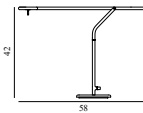

Duty Code: 9405299090

Made in: China

Construction: Delivered with 2 m textile cord.

Maintenance: Clean with damp cloth.

Flow Table Lamp EU

Colli: 1
 Size & Weight: H: 42 x L: 58 x D: 16 cm - 3,2 kg
 Packing: Brown Box - H: 25,5 x L: 73,5 x D: 25,5 cm - 4,7 kg
 M3: 0,2027
 Material: Powder Coated Metal
 Light Source: SMD 2835 LED chip (not replaceable). Light source power - 5W, whole lamp power: 6.8W. Input voltage: 100-240V, LED part input: 15.1V DC 350mA. Color temperature: 2800-3200K. LED life span - 30000hrs.