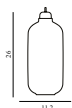

Amp Lamp Large Brass US

Colli: 1
Size & Weight: H: 26 x Ø: 11,2 cm - 1,3 kg
Packing: Gift Box - H: 51 x L: 17,5 x D: 18 cm - 1,7 kg
Material: Glass, Brass
Light Source: US E12 2W (LED). All Bulbs can be purchased separately.

SEK Contract Price 1.312,00