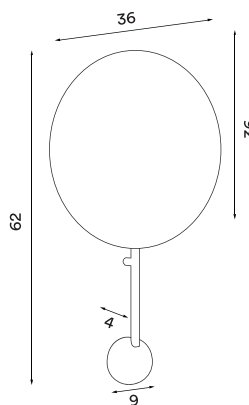

Dimensions and light direction:

Light source included:

LED 6 W - Energy class: G/E

Prices NOK	(RRP ex. VAT)	(RRP incl. VAT)	Prices SEK	(RRP ex. VAT)	(RRP incl. VAT)
	3 752,-	4 690,-		4 152,-	5 190,-
Prices DKK	(RRP ex. VAT)	(RRP incl. VAT)	Prices Euro	(RRP ex. VAT)	(RRP incl. VAT)
	2 872,-	3 590,-		408,-	489,-