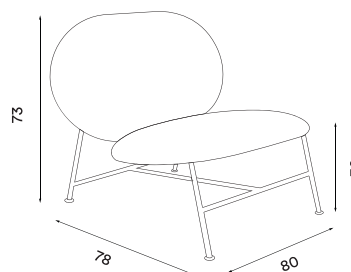

Prices NOK	(RRP ex. VAT)	(RRP incl. VAT)
Price group 0	9 592,-	11 990,-
Price group 1	11 992,-	14 990,-
Price group 2	12 792,-	15 990,-
Price group 3	13 592,-	16 990,-
Price group 4	14 392,-	17 990,-

Prices DKK	(RRP ex. VAT)	(RRP incl. VAT)
Price group 0	7 992,-	9 990,-
Price group 1	9 592,-	11 990,-
Price group 2	9 992,-	12 490,-
Price group 3	10 792,-	13 490,-
Price group 4	11 192,-	13 990,-

Prices SEK	(RRP ex. VAT)	(RRP incl. VAT)
Price group 0	10 392,-	12 990,-
Price group 1	12 792,-	15 990,-
Price group 2	14 392,-	17 990,-
Price group 3	15 192,-	18 990,-
Price group 4	15 992,-	19 990,-

Prices Euro	(RRP ex. VAT)	(RRP incl. VAT)
Price group 0	1 083,-	1 299,-
Price group 1	1 291,-	1 549,-
Price group 2	1 374,-	1 649,-
Price group 3	1 458,-	1 749,-
Price group 4	1 583,-	1 899,-