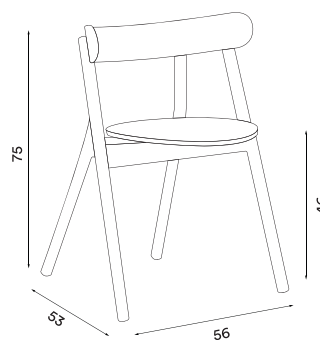

Prices NOK	(RRP ex. VAT)	(RRP incl. VAT)
Light/smoked oak	5 032,-	6 290,-
Black	5 192,-	6 490,-
Light/smoked oak w/seat padding	7 592,-	9 490,-
Black w/seat padding	7 752,-	9 690,-

Prices SEK	(RRP ex. VAT)	(RRP incl. VAT)
Light/smoked oak	5 592,-	6 990,-
Black	5 752,-	7 190,-
Light/smoked oak w/seat padding	8 392,-	10 490,-
Black w/seat padding	8 552,-	10 690,-

Prices DKK	(RRP ex. VAT)	(RRP incl. VAT)
Light/smoked oak	3 912,-	4 890,-
Black	4 072,-	5 090,-
Light/smoked oak w/seat padding	5 992,-	7 490,-
Black w/seat padding	6 072,-	7 590,-

Prices Euro	(RRP ex. VAT)	(RRP incl. VAT)
Light/smoked oak	541,-	649,-
Black	566,-	679,-
Light/smoked oak w/seat padding	833,-	999,-
Black w/seat padding	833,-	999,-