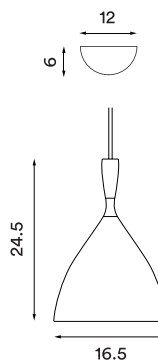

Recommended bulb:

Prices NOK (RRP ex. VAT) (RRP incl. VAT)

Steel versions	2 232,-	2 790,-
Brass	2 712,-	3 390,-

Prices DKK (RRP ex. VAT) (RRP incl. VAT)

Steel versions	1 752,-	2 190,-
Brass	2 072,-	2 590,-

Prices SEK (RRP ex. VAT) (RRP incl. VAT)

Steel versions	2 472,-	3 090,-
Brass	2 952,-	3 690,-

Prices Euro (RRP ex. VAT) (RRP incl. VAT)

Steel versions	241,-	289,-
Brass	291,-	349,-