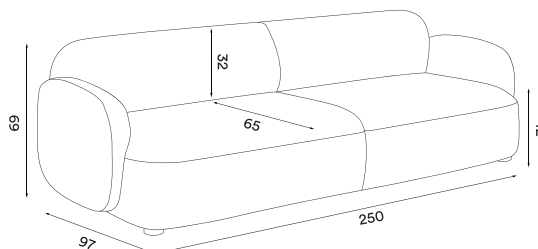

**Net weight:** 63.0 kg

**Minimum order size:** 1

**Made to order**

**Dimensions (cm):**

| Prices NOK    | (RRP ex. VAT) | (RRP incl. VAT) |
|---------------|---------------|-----------------|
| Price group 0 | 31 992,-      | 39 990,-        |
| Price group 1 | 35 992,-      | 44 990,-        |
| Price group 2 | 39 192,-      | 48 990,-        |
| Price group 3 | 43 992,-      | 54 990,-        |
| Price group 4 | 47 992,-      | 59 990,-        |