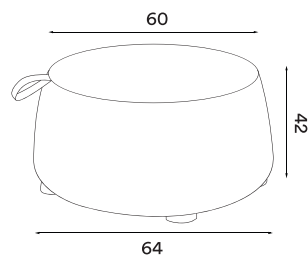

**Net weight:** 12.0 kg

**Minimum order size:** 1

**Made to order**

**Dimensions (cm):**

| Prices NOK    | (RRP ex. VAT) | (RRP incl. VAT) |
|---------------|---------------|-----------------|
| Price group 0 | 7 992,-       | 9 990,-         |
| Price group 1 | 9 592,-       | 11 990,-        |
| Price group 2 | 10 392,-      | 12 990,-        |
| Price group 3 | 11 992,-      | 14 990,-        |
| Price group 4 | 12 792,-      | 15 990,-        |