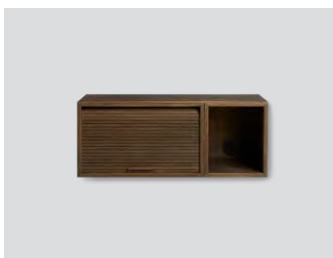

Hifive slim 75 smoked oak