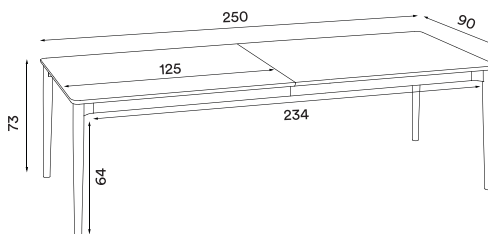

Dimensions (cm):

Prices NOK	(RRP ex. VAT)	(RRP incl. VAT)
Table light/smoked	34 392,-	42 990,-
Table black	39 992,-	49 990,-
Extension light/smoked	4 392,-	5 490,-
Extension black	5 592,-	6 990,-

Prices SEK	(RRP ex. VAT)	(RRP incl. VAT)
Table light/smoked	38 392,-	47 990,-
Table black	43 992,-	54 990,-
Extension light/smoked	4 799,-	5 999,-
Extension black	5 992,-	7 490,-

Prices DKK	(RRP ex. VAT)	(RRP incl. VAT)
Table light/smoked	26 392,-	32 990,-
Table black	31 192,-	38 990,-
Extension light/smoked	3 352,-	4 190,-
Extension black	4 392,-	5 490,-

Prices Euro	(RRP ex. VAT)	(RRP incl. VAT)
Table light/smoked	3 749,-	4 499,-
Table black	4 166,-	4 999,-
Extension light/smoked	479,-	575,-
Extension black	604,-	725,-