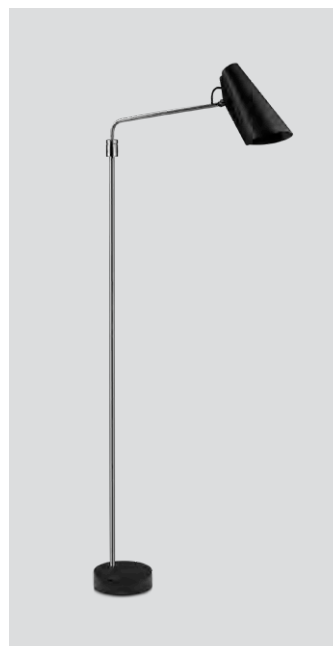

# Birdy floor swing

P. 98

Birdy floor swing black / brass  
– Item no. 628

Birdy floor swing black / black  
– Item no. 629

Birdy floor swing black / steel  
– Item no. 609

**Product type:** Floor lamp  
**Design:** Birger Dahl, 1952/2021  
**Shade material:** Aluminium  
**Shade and base colours:** Black (shade inner colour is same as outer colour)  
**Body material:** Steel  
**Body and joints colour:** Brass, black or steel  
**Wire:** Black, 200 cm  
**Switch:** On/off switch on the shade  
**Bulb:** E27, Max. 11 W LED only  
**Voltage:** 220V - 240V - 50/60Hz  
**Net weight:** 5.3 kg  
**Minimum order size:** 1