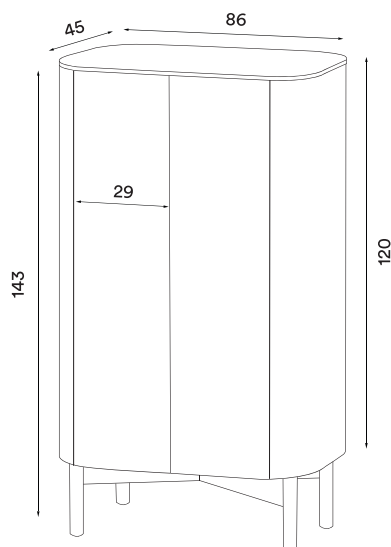

**Net weight:** 50 kg

**Minimum order size:** 1

**Dimensions (cm):**

| Prices NOK         | (RRP ex. VAT) | (RRP incl. VAT) |
|--------------------|---------------|-----------------|
| Light / smoked oak | 35 992,-      | 44 990,-        |
| Black              | 39 192,-      | 48 990,-        |