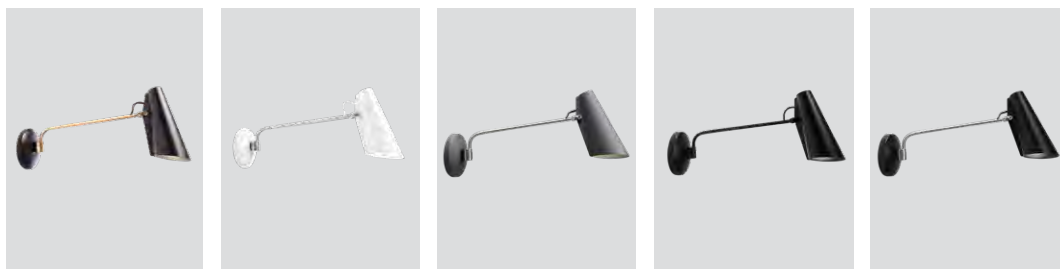

# Birdy wall

P. 101

Birdy wall swing  
black / brass  
– Item no. 610

Birdy wall swing  
white / steel  
– Item no. 611

Birdy wall swing  
grey / steel  
– Item no. 612

Birdy wall swing  
black / black  
– Item no. 613