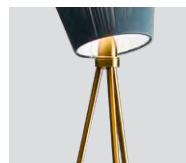

Oslo Wood gold feet – *Item no. 184*