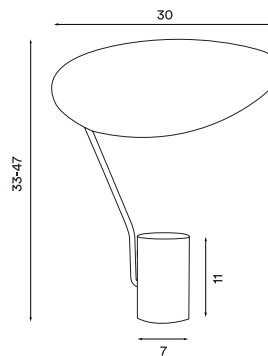

Dimensions and light direction:

Recommended bulb:

LED – 6 W

Prices NOK	(RRP ex. VAT)	(RRP incl. VAT)
	3 032,-	3 790,-

Prices SEK	(RRP ex. VAT)	(RRP incl. VAT)
	3 352,-	4 190,-

Prices DKK	(RRP ex. VAT)	(RRP incl. VAT)
	2 392,-	2 990,-

Prices Euro	(RRP ex. VAT)	(RRP incl. VAT)
	333,-	399,-