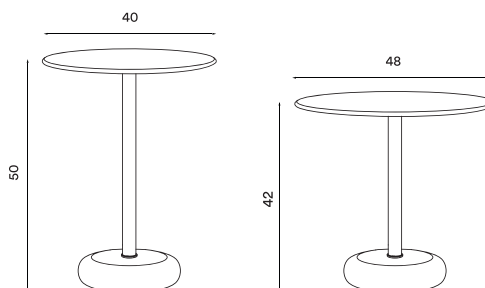

Prices NOK	(RRP ex. VAT)	(RRP incl. VAT)	Prices SEK	(RRP ex. VAT)	(RRP incl. VAT)
Ton D40H50	5 592,-	6 990,-	Ton D40H50	6 152,-	7 690,-
Ton D48H42	6 392,-	7 990,-	Ton D48H42	7 192,-	8 990,-

Prices DKK	(RRP ex. VAT)	(RRP incl. VAT)	Prices Euro	(RRP ex. VAT)	(RRP incl. VAT)
Ton D40H50	4 312,-	5 390,-	Ton D40H50	608,-	729,-
Ton D48H42	4 792,-	5 990,-	Ton D48H42	691,-	829,-