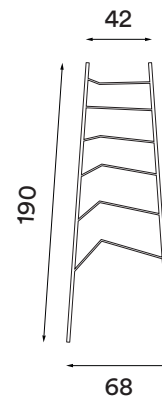

Prices NOK	(RRP ex. VAT)	(RRP incl. VAT)	Prices SEK	(RRP ex. VAT)	(RRP incl. VAT)
	2 312,-	2 890,-		2 552,-	3 190,-
Prices DKK	(RRP ex. VAT)	(RRP incl. VAT)	Prices Euro	(RRP ex. VAT)	(RRP incl. VAT)
	1 679,-	2 249,-		249,-	299,-