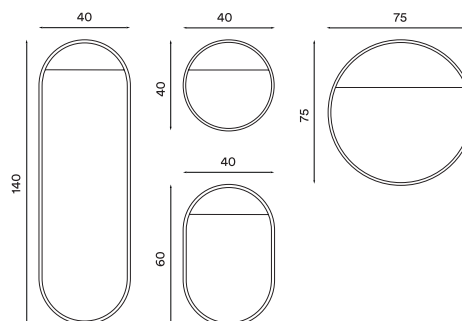

Prices NOK	(RRP ex. VAT)	(RRP incl. VAT)
Circular small	1 992,-	2 490,-
Oval small	2 392,-	2 990,-
Circular large	4 792,-	5 990,-
Oval large	5 592,-	6 990,-

Prices SEK	(RRP ex. VAT)	(RRP incl. VAT)
Circular small	2 152,-	2 690,-
Oval small	2 632,-	3 290,-
Circular large	5 272,-	6 590,-
Oval large	6 152,-	7 690,-

Prices DKK	(RRP ex. VAT)	(RRP incl. VAT)
Circular small	1 272,-	1 590,-
Oval small	1 992,-	2 490,-
Circular large	3 832,-	4 790,-
Oval large	4 472,-	5 590,-

Prices Euro	(RRP ex. VAT)	(RRP incl. VAT)
Circular small	183,-	219,-
Oval small	266,-	319,-
Circular large	541,-	649,-
Oval large	624,-	749,-