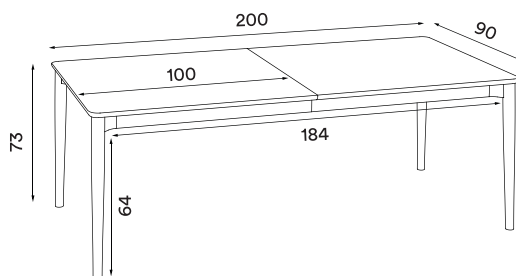

Dimensions (cm):

Prices NOK	(RRP ex. VAT)	(RRP incl. VAT)
Table light/smoked	30 392,-	37 990,-
Table black	35 992,-	44 990,-
Extension light/smoked	4 392,-	5 490,-
Extension black	5 592,-	6 990,-

Prices SEK	(RRP ex. VAT)	(RRP incl. VAT)
Table light/smoked	33 592,-	41 990,-
Table black	39 992,-	49 990,-
Extension light/smoked	4 799,-	5 999,-
Extension black	5 992,-	7 490,-

Prices DKK	(RRP ex. VAT)	(RRP incl. VAT)
Table light/smoked	23 992,-	29 990,-
Table black	27 992,-	34 990,-
Extension light/smoked	3 352,-	4 190,-
Extension black	4 392,-	5 490,-

Prices Euro	(RRP ex. VAT)	(RRP incl. VAT)
Table light/smoked	3 333,-	3 999,-
Table black	3 833,-	4 599,-
Extension light/smoked	479,-	575,-
Extension black	604,-	725,-