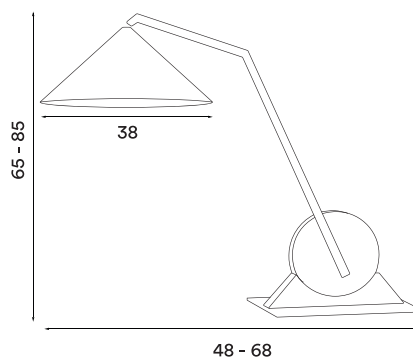

Dimensions and light direction:

Recommended dimmable bulb:

LED – 11 W

Prices NOK	(RRP ex. VAT)	(RRP incl. VAT)
	9 192,-	11 490,-

Prices SEK	(RRP ex. VAT)	(RRP incl. VAT)
	10 392,-	12 990,-

Prices DKK	(RRP ex. VAT)	(RRP incl. VAT)
	7 192,-	8 990,-

Prices Euro	(RRP ex. VAT)	(RRP incl. VAT)
	999,-	1 199,-