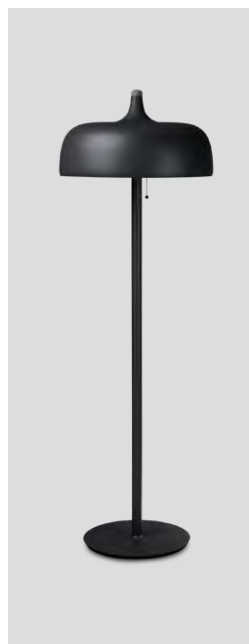

# Acorn floor

P. 90

Acorn floor white matt  
– Item no. 549

Acorn floor grey matt  
– Item no. 550

Acorn floor black matt  
– Item no. 551

Light beech top

Dark walnut top

**Product type:** Floor lamp  
**Design:** Atle Tveit, 2021  
**Shade material:** Aluminium  
**Shade and body colour:** White, grey or black  
**Shade inner colour:** White  
**Body material:** Steel  
**Wooden top part:** Light beech or dark walnut (both colours are included)  
**Wire:** White (white version), or black (grey and black versions), 200 cm  
**Switch:** Pull string switch (on/off)  
**Bulb:** E27, Max. 3 x 13 W LED only  
**Voltage:** 220V - 240V - 50/60Hz  
**Net weight:** 13.7 kg  
**Minimum order size:** 1  
**Spare parts available:** Wooden parts