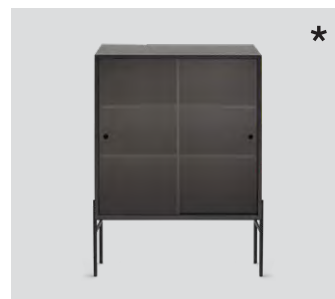

# Hifive glass cabinet

P. 24

Hifive glass cabinet 75H74  
light oak H15 legs

Hifive glass cabinet 75H74  
smoked oak H15 legs

Hifive glass cabinet 75H74  
black oak H28 legs

Hifive glass cabinet 100H74  
light oak H28 legs