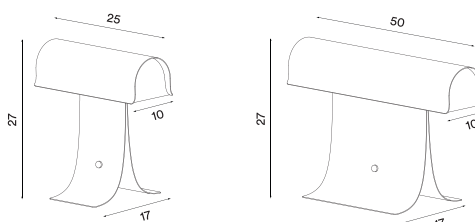

Dimensions and light direction:

Light source included:

LED 9 W - Energy class: E

LED 11 W - Energy class: E

Prices NOK	(RRP ex. VAT)	(RRP incl. VAT)
Archive L25	2 792,-	3 490,-
Archive L50	3 992,-	4 990,-

Prices SEK	(RRP ex. VAT)	(RRP incl. VAT)
Archive L25	3 032,-	3 790,-
Archive L50	4 392,-	5 490,-

Prices DKK	(RRP ex. VAT)	(RRP incl. VAT)
Archive L25	2 152,-	2 690,-
Archive L50	3 192,-	3 990,-

Prices Euro	(RRP ex. VAT)	(RRP incl. VAT)
Archive L25	291,-	349,-
Archive L50	458,-	549,-