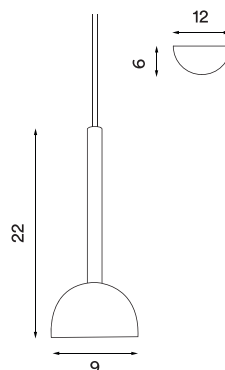

Dimensions and light direction:

Light source included:

LED 6 W - Energy class: G/E

Prices NOK	(RRP ex. VAT)	(RRP incl. VAT)	Prices SEK	(RRP ex. VAT)	(RRP incl. VAT)
	1 912,-	2 390,-		2 119,-	2 649,-
Prices DKK	(RRP ex. VAT)	(RRP incl. VAT)	Prices EUR	(RRP ex. VAT)	(RRP incl. VAT)
	1 479,-	1 849,-		208,-	249,-