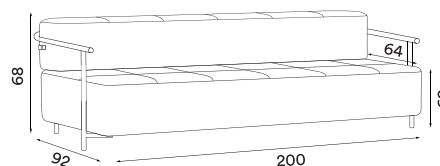

**Net weight:** 52.5 kg

**Minimum order size:** 1

**Made to order**

**Dimensions (cm):**

| Prices NOK    | (RRP ex. VAT) | (RRP incl. VAT) |
|---------------|---------------|-----------------|
| Price group 0 | 22 392,-      | 27 990,-        |
| Price group 1 | 27 792,-      | 34 990,-        |
| Price group 2 | 35 992,-      | 44 990,-        |
| Price group 3 | 37 592,-      | 46 990,-        |
| Price group 4 | 38 392,-      | 47 990,-        |