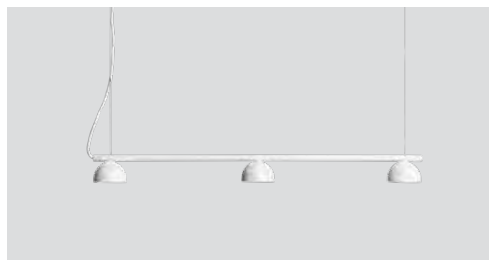

# Blush pendant rail 3

P. 103

Blush pendant rail 3 black  
- Item no. 150

Blush pendant rail 3 white  
- Item no. 152

Blush pendant rail 3 warm beige  
- Item no. 154

**Product type:** Pendant lamp  
**Design:** Morten & Jonas, 2022  
**Shade and body material:** Steel  
**Shade and body colours:** Black, white or warm beige  
**Light diffuser material:** Opal acrylic  
**Wire:** Black (black version) or white (white and warm beige version), 370 cm  
**Steel hanging wire:** 360 cm  
**Bulb:** Integrated and dimmable LED 3 x 6 W, 1650 lm, 2700/3000 K, CRI > 85  
**Voltage:** 220V - 240V - 50/60Hz  
**Net weight:** 1.8 kg  
**Minimum order size:** 2  
**Spare parts available:** LED module