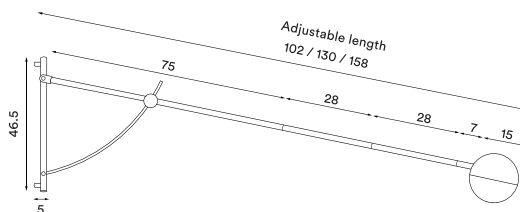

Dimensions and light direction:

Recommended bulb:

Prices NOK	(RRP ex. VAT)	(RRP incl. VAT)	Prices SEK	(RRP ex. VAT)	(RRP incl. VAT)
	6 392,-	7 990,-		7 192,-	8 990,-
Prices DKK	(RRP ex. VAT)	(RRP incl. VAT)	Prices Euro	(RRP ex. VAT)	(RRP incl. VAT)
	5 192,-	6 490,-		749,-	899,-