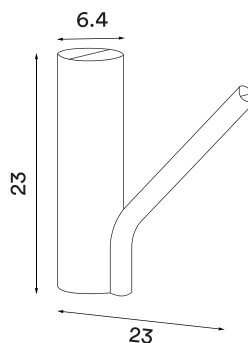

Prices NOK	(RRP ex. VAT) (RRP incl. VAT)		Prices SEK	(RRP ex. VAT) (RRP incl. VAT)			
		1 032,-		1 290,-		1 112,-	1 390,-
Prices DKK	(RRP ex. VAT) (RRP incl. VAT)		Prices Euro	(RRP ex. VAT) (RRP incl. VAT)			
		792,-		990,-		116,-	139,-