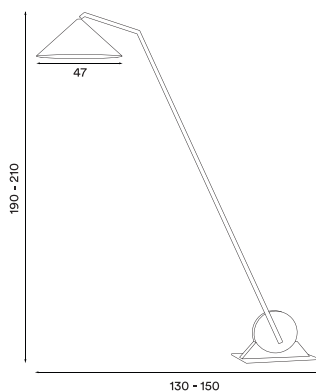

Dimensions and light direction:

Recommended dimmable bulb:

LED – 11 W

Prices NOK	(RRP ex. VAT)	(RRP incl. VAT)
	17 192,-	21 490,-

Prices SEK	(RRP ex. VAT)	(RRP incl. VAT)
	19 192,-	23 990,-

Prices DKK	(RRP ex. VAT)	(RRP incl. VAT)
	13 192,-	16 490,-

Prices Euro	(RRP ex. VAT)	(RRP incl. VAT)
	1 874,-	2 249,-