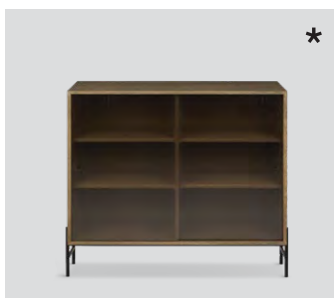

# Hifive glass cabinet

P. 24

Hifive glass cabinet 75H74  
light oak H15 legs

Hifive glass cabinet 75H74  
smoked oak H15 legs

Hifive glass cabinet 75H74  
black oak H28 legs

Hifive glass cabinet 100H74  
light oak H28 legs