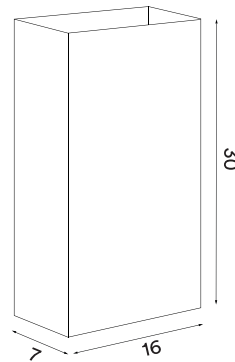

Prices NOK	(RRP ex. VAT)	(RRP incl. VAT)
	792,-	990,-

Prices SEK	(RRP ex. VAT)	(RRP incl. VAT)
	872,-	1 090,-

Prices DKK	(RRP ex. VAT)	(RRP incl. VAT)
	632,-	790,-

Prices Euro	(RRP ex. VAT)	(RRP incl. VAT)
	83,-	99,-