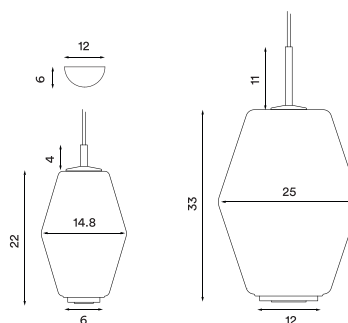

Dimensions and light direction:

Recommended bulbs:

LED – 7 W

LED – 9 W

Prices NOK	(RRP ex. VAT)	(RRP incl. VAT)
Dahl small	2 632,-	3 290,-
Dahl large	3 192,-	3 990,-

Prices SEK	(RRP ex. VAT)	(RRP incl. VAT)
Dahl small	2 792,-	3 490,-
Dahl large	3 512,-	4 390,-

Prices DKK	(RRP ex. VAT)	(RRP incl. VAT)
Dahl small	1 912,-	2 390,-
Dahl large	2 392,-	2 990,-

Prices Euro	(RRP ex. VAT)	(RRP incl. VAT)
Dahl small	283,-	339,-
Dahl large	332,-	399,-