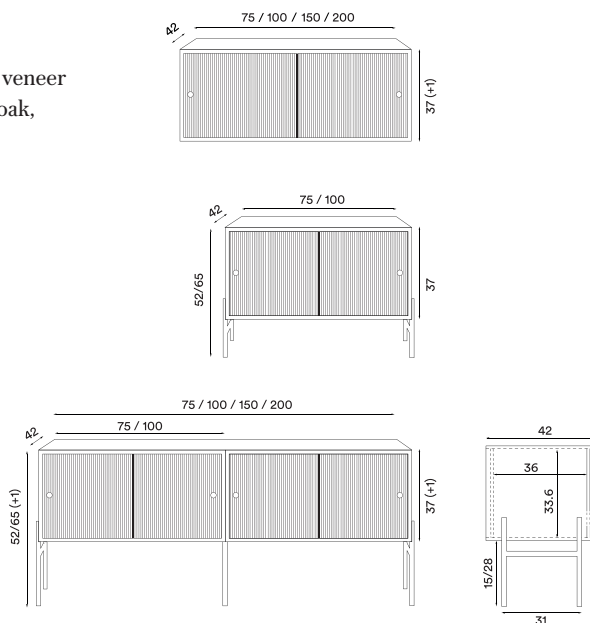

Hifive glass storage system

P. 27

Product type: Media furniture / storage

Design: Rudi Wulff, 2018 / 2023

Material cabinet boxes and top board: MDF, oak veneer

Colour cabinet boxes and top board: Light oiled oak, smoked oak finish or black painted oak

Material legs: Steel

Colour legs: Black (Ral9005)

Net weight glass box 75 cm: 19.0 kg

Net weight glass box 100 cm: 27.0 kg

Net weight top/back board 150 cm: 4.2 kg

Net weight top/back board 200 cm: 6.4 kg

Net weight legs 75 cm: 2.2 kg / 2.4 kg

Net weight legs 100 cm: 2.4 kg / 2.6 kg

Net weight legs 150 cm: 3.8 kg / 4.1 kg

Net weight legs 200 cm: 4.2 kg / 4.5 kg

Minimum order size: 1

Prices NOK	(RRP ex. VAT)	(RRP incl. VAT)
Hifive glass 75 wall	9 280,-	11 600,-
Hifive glass 75 floor	11 840,-	14 800,-
Hifive glass 100 wall	12 080,-	15 100,-
Hifive glass 100 floor	15 200,-	19 000,-

Prices NOK	(RRP ex. VAT)	(RRP incl. VAT)
Hifive glass 150 wall	21 592,-	26 990,-
Hifive glass 150 floor	25 752,-	32 190,-
Hifive glass 200 wall	27 432,-	34 290,-
Hifive glass 200 floor	31 992,-	39 990,-

Prices SEK	(RRP ex. VAT)	(RRP incl. VAT)
Hifive glass 75 wall	10 320,-	12 900,-
Hifive glass 75 floor	13 120,-	16 400,-
Hifive glass 100 wall	13 280,-	16 600,-
Hifive glass 100 floor	16 640,-	20 800,-

Prices SEK	(RRP ex. VAT)	(RRP incl. VAT)
Hifive glass 150 wall	23 992,-	29 990,-
Hifive glass 150 floor	28 552,-	35 690,-
Hifive glass 200 wall	30 312,-	37 890,-
Hifive glass 200 floor	35 512,-	44 390,-

Prices DKK	(RRP ex. VAT)	(RRP incl. VAT)
Hifive glass 75 wall	7 120,-	8 900,-
Hifive glass 75 floor	9 120,-	11 400,-
Hifive glass 100 wall	9 360,-	11 700,-
Hifive glass 100 floor	11 600,-	14 500,-

Prices DKK	(RRP ex. VAT)	(RRP incl. VAT)
Hifive glass 150 wall	16 632,-	20 790,-
Hifive glass 150 floor	19 752,-	24 690,-
Hifive glass 200 wall	21 192,-	26 490,-
Hifive glass 200 floor	24 792,-	30 990,-

Prices Euro	(RRP ex. VAT)	(RRP incl. VAT)
Hifive glass 75 wall	1 017,-	1 220,-
Hifive glass 75 floor	1 308,-	1 570,-
Hifive glass 100 wall	1 250,-	1 500,-
Hifive glass 100 floor	1 567,-	1 880,-

Prices Euro	(RRP ex. VAT)	(RRP incl. VAT)
Hifive glass 150 wall	2 333,-	2 799,-
Hifive glass 150 floor	2 791,-	3 349,-
Hifive glass 200 wall	2 824,-	3 389,-
Hifive glass 200 floor	3 324,-	3 989,-