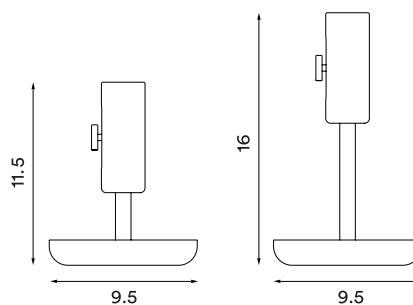

**Net weight H16:** 0.20 kg (black and white versions), 0.28 kg (brass version)

**Minimum order size:** 4

**Dimensions (cm):**

| Prices NOK        | (RRP ex. VAT) | (RRP incl. VAT) |
|-------------------|---------------|-----------------|
| H11.5 black/white | 360,-         | 450,-           |
| H16 black/white   | 392,-         | 490,-           |
| H11.5 brass       | 552,-         | 690,-           |
| H16 brass         | 632,-         | 790,-           |