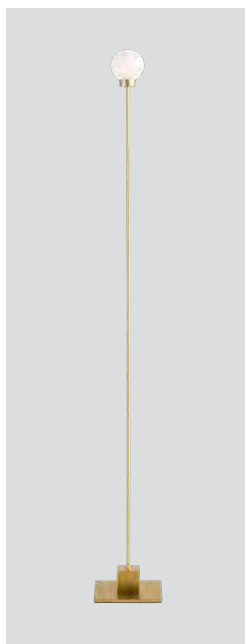

Snowball floor brass
– Item no. 716