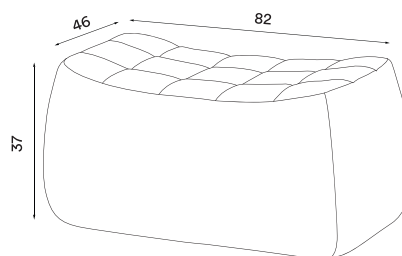

Prices NOK	(RRP ex. VAT)	(RRP incl. VAT)
Price group 0	7 992,-	9 990,-
Price group 1	10 392,-	12 990,-
Price group 2	11 992,-	14 990,-
Price group 3	12 792,-	15 990,-
Price group 4	14 392,-	17 990,-

Prices SEK	(RRP ex. VAT)	(RRP incl. VAT)
Price group 0	8 792,-	10 990,-
Price group 1	11 192,-	13 990,-
Price group 2	12 792,-	15 990,-
Price group 3	13 592,-	16 990,-
Price group 4	15 992,-	19 990,-

Prices DKK	(RRP ex. VAT)	(RRP incl. VAT)
Price group 0	6 552,-	8 190,-
Price group 1	7 992,-	9 990,-
Price group 2	9 592,-	11 990,-
Price group 3	10 392,-	12 990,-
Price group 4	11 192,-	13 990,-

Prices Euro	(RRP ex. VAT)	(RRP incl. VAT)
Price group 0	916,-	1 099,-
Price group 1	1 124,-	1 349,-
Price group 2	1 291,-	1 549,-
Price group 3	1 416,-	1 699,-
Price group 4	1 583,-	1 899,-