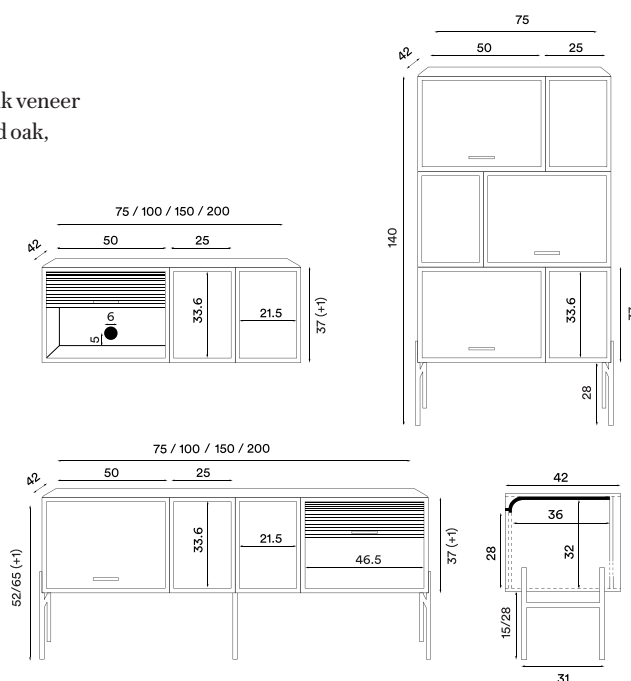

Hifive storage system

P. 31

Product type: Media furniture / storage

Design: Rudi Wulff, 2018

Material cabinet boxes and top board: MDF, oak veneer

Colour cabinet boxes and top board: Light oiled oak, smoked oak finish or black painted oak

Material legs: Steel

Colour legs: Black (Ral 9005)

Net weight open box (25 cm): 6.4 kg

Net weight tambour cabinet (50 cm): 12.5 kg

Net weight top/back board 75 cm: 2.1 kg

Net weight top/back board 100 cm: 3.2 kg

Net weight top/back board 150 cm: 4.2 kg

Net weight top/back board 200 cm: 6.4 kg

Net weight legs 75 cm: 2.2 kg / 2.4 kg

Net weight legs 100 cm: 2.4 kg / 2.6 kg

Net weight legs 150 cm: 3.8 kg / 4.1 kg

Net weight legs 200 cm: 4.2 kg / 4.5 kg

Minimum order size: 1

Prices NOK	(RRP ex. VAT)	(RRP incl. VAT)
Hifive 75 wall	10 152,-	12 690,-
Hifive 75 floor	12 712,-	15 890,-
Hifive 100 wall	13 592,-	16 990,-
Hifive 100 floor	16 712,-	20 890,-

Prices NOK	(RRP ex. VAT)	(RRP incl. VAT)
Hifive 150 wall	20 152,-	25 190,-
Hifive 150 floor	24 312,-	30 390,-
Hifive 200 wall	26 312,-	32 890,-
Hifive 200 floor	30 872,-	38 590,-
Hifive 75 tall floor	29 832,-	37 290,-

Prices SEK	(RRP ex. VAT)	(RRP incl. VAT)
Hifive 75 wall	11 192,-	13 990,-
Hifive 75 floor	13 992,-	17 490,-
Hifive 100 wall	15 032,-	18 790,-
Hifive 100 floor	18 392,-	22 990,-

Prices SEK	(RRP ex. VAT)	(RRP incl. VAT)
Hifive 150 wall	22 232,-	27 790,-
Hifive 150 floor	26 792,-	33 490,-
Hifive 200 wall	28 792,-	35 990,-
Hifive 200 floor	33 992,-	42 490,-
Hifive 75 tall floor	32 792,-	40 990,-

Prices DKK	(RRP ex. VAT)	(RRP incl. VAT)
Hifive 75 wall	7 992,-	9 990,-
Hifive 75 floor	9 992,-	12 490,-
Hifive 100 wall	10 392,-	12 990,-
Hifive 100 floor	12 792,-	15 990,-

Prices DKK	(RRP ex. VAT)	(RRP incl. VAT)
Hifive 150 wall	15 832,-	19 790,-
Hifive 150 floor	18 952,-	23 690,-
Hifive 200 wall	20 392,-	25 490,-
Hifive 200 floor	23 992,-	29 990,-
Hifive 75 tall floor	23 432,-	29 290,-

Prices Euro	(RRP ex. VAT)	(RRP incl. VAT)
Hifive 75 wall	1 083,-	1 299,-
Hifive 75 floor	1 374,-	1 649,-
Hifive 100 wall	1 449,-	1 739,-
Hifive 100 floor	1 766,-	2 119,-

Prices Euro	(RRP ex. VAT)	(RRP incl. VAT)
Hifive 150 wall	2 166,-	2 599,-
Hifive 150 floor	2 624,-	3 149,-
Hifive 200 wall	2 808,-	3 369,-
Hifive 200 floor	3 308,-	3 969,-
Hifive 75 tall floor	3 241,-	3 889,-