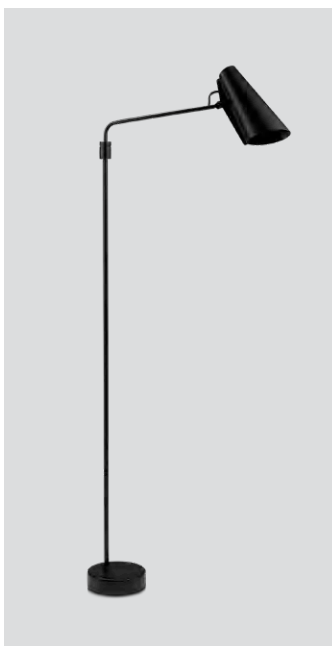

# Birdy floor swing

P. 98

Birdy floor swing black / brass  
– Item no. 628

Birdy floor swing black / black  
– Item no. 629

Birdy floor swing black / steel  
– Item no. 609

**Product type:** Floor lamp  
**Design:** Birger Dahl, 1952/2021  
**Shade material:** Aluminium  
**Shade and base colours:** Black (shade inner colour is same as outer colour)  
**Body material:** Steel  
**Body and joints colour:** Brass, black or steel  
**Wire:** Black, 200 cm  
**Switch:** On/off switch on the shade  
**Bulb:** E27, Max. 11 W LED only  
**Voltage:** 220V - 240V - 50/60Hz  
**Net weight:** 5.3 kg  
**Minimum order size:** 1