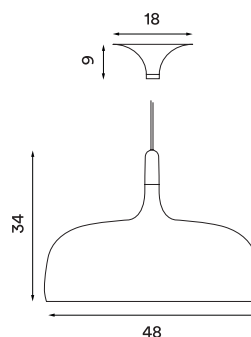

Dimensions and light direction:

Recommended bulb:

Prices NOK

(RRP ex. VAT) (RRP incl. VAT)

3 192,-	3 990,-

Prices SEK

(RRP ex. VAT) (RRP incl. VAT)

3 512,-	4 390,-

Prices DKK

(RRP ex. VAT) (RRP incl. VAT)

2 632,-	3 290,-

Prices Euro

(RRP ex. VAT) (RRP incl. VAT)

374,-	449,-