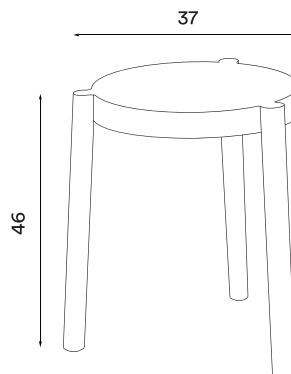

**Net weight:** 2.5 kg

**Minimum order size:** 1

**Dimensions (cm) :**

| Prices NOK | (RRP ex. VAT) | (RRP incl. VAT) | Prices SEK  | (RRP ex. VAT) | (RRP incl. VAT) |
|------------|---------------|-----------------|-------------|---------------|-----------------|
| Wood seat  | 3 192,-       | 3 990,-         | Wood seat   | 3 512,-       | 4 390,-         |
| Mesh seat  | 3 592,-       | 4 490,-         | Mesh seat   | 3 992,-       | 4 990,-         |
| Prices DKK | (RRP ex. VAT) | (RRP incl. VAT) | Prices Euro | (RRP ex. VAT) | (RRP incl. VAT) |
| Wood seat  | 2 632,-       | 3 290,-         | Wood seat   | 374,-         | 449,-           |
| Mesh seat  | 2 872,-       | 3 590,-         | Mesh seat   | 408,-         | 489,-           |