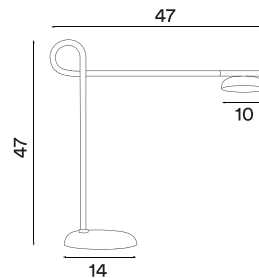

Dimensions and light direction: