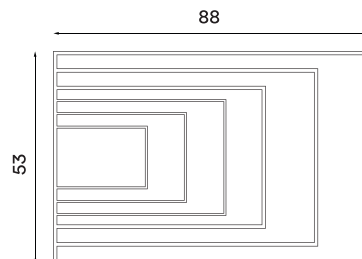

Frame

- Item no. 3041

**Product type:** Drying horse wall  
**Design:** Cecilia Xinyu Zhang, 2018  
**Material:** Steel  
**Colour:** Black grey  
**Net weight:** 5 kg  
**Minimum order size:** 2

**Dimensions (cm):**