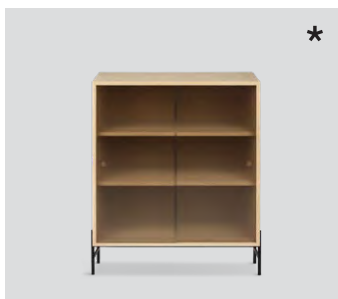

Hifive glass cabinet

P. 24

Hifive glass cabinet 75H74
light oak H15 legs