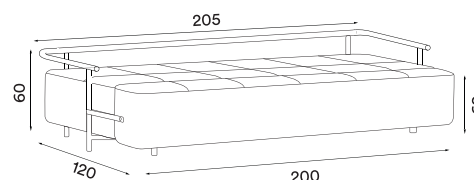

**Net weight:** 52.5 kg

**Minimum order size:** 1

**Made to order**

**Dimensions (cm):**

| Prices NOK    | (RRP ex. VAT) | (RRP incl. VAT) |
|---------------|---------------|-----------------|
| Price group 0 | 22 392,-      | 27 990,-        |
| Price group 1 | 27 792,-      | 34 990,-        |
| Price group 2 | 35 992,-      | 44 990,-        |
| Price group 3 | 37 592,-      | 46 990,-        |
| Price group 4 | 38 392,-      | 47 990,-        |