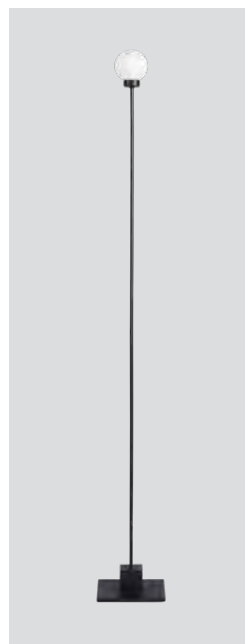

Snowball floor black
– Item no. 717

Product type: Floor lamp

Design: Trond Svendgård, 2005

Body material: Steel and aluminium or brass

Body colour: Steel, white, brass or black

Shade material: Mouth blown glass

Shade colour: Opal white matt

Wire (with dimmer switch): Transparent (steel and white versions), black (black and brass versions), 200 cm

Bulb: G9, Max. 6 W LED only (dimmable)

Voltage: 220V - 240V - 50/60Hz

Net weight: 1.6 kg

Minimum order size: 2

Spare part available: Glass shade, dimmer switch

Dimensions and light direction:

Recommended dimmable bulb:

LED – 3 W

Prices NOK	(RRP ex. VAT)	(RRP incl. VAT)
Steel, white, black	2 392,-	2 990,-
Brass	2 952,-	3 690,-

Prices DKK	(RRP ex. VAT)	(RRP incl. VAT)
Steel, white, black	1 912,-	2 390,-
Brass	2 392,-	2 990,-

Prices SEK	(RRP ex. VAT)	(RRP incl. VAT)
Steel, white, black	2 632,-	3 290,-
Brass	3 192,-	3 990,-

Prices Euro	(RRP ex. VAT)	(RRP incl. VAT)
Steel, white, black	266,-	319,-
Brass	333,-	399,-