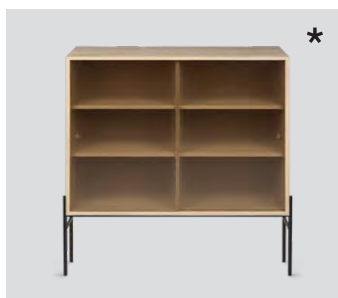

# Hifive glass cabinet

P. 24

Hifive glass cabinet 75H74  
light oak H15 legs

Hifive glass cabinet 75H74  
smoked oak H15 legs

Hifive glass cabinet 75H74  
black oak H28 legs

Hifive glass cabinet 100H74  
light oak H28 legs