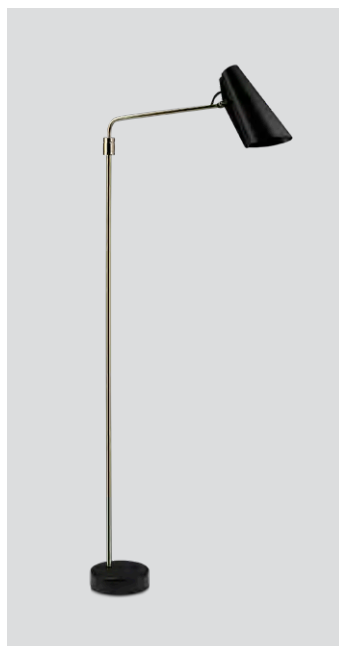

# Birdy floor swing

P. 98

Birdy floor swing black / brass  
– Item no. 628

Birdy floor swing black / black  
– Item no. 629

Birdy floor swing black / steel  
– Item no. 609

**Product type:** Floor lamp  
**Design:** Birger Dahl, 1952/2021  
**Shade material:** Aluminium  
**Shade and base colours:** Black (shade inner colour is same as outer colour)  
**Body material:** Steel  
**Body and joints colour:** Brass, black or steel  
**Wire:** Black, 200 cm  
**Switch:** On/off switch on the shade  
**Bulb:** E27, Max. 11 W LED only  
**Voltage:** 220V - 240V - 50/60Hz  
**Net weight:** 5.3 kg  
**Minimum order size:** 1