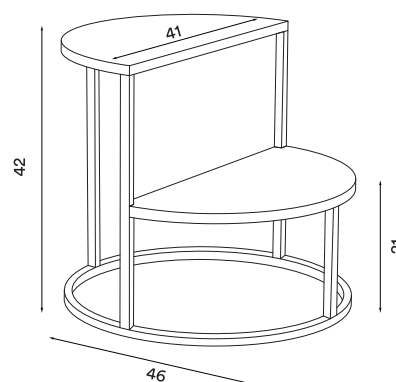

Prices NOK	(RRP ex. VAT)	(RRP incl. VAT)	Prices SEK	(RRP ex. VAT)	(RRP incl. VAT)
	3 592,-	4 490,-		3 919,-	4 899,-
Prices DKK	(RRP ex. VAT)	(RRP incl. VAT)	Prices Euro	(RRP ex. VAT)	(RRP incl. VAT)
	2 712,-	3 390,-		383,-	459,-