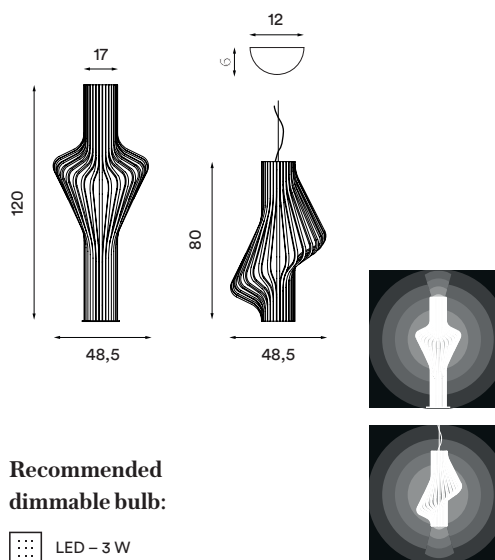

Dimensions and light direction:

Recommended dimmable bulb:

LED – 3 W

Prices NOK	(RRP ex. VAT)	(RRP incl. VAT)
	25 592,-	31 990,-

Prices SEK	(RRP ex. VAT)	(RRP incl. VAT)
	27 992,-	34 990,-

Prices DKK	(RRP ex. VAT)	(RRP incl. VAT)
	19 592,-	24 490,-

Prices Euro	(RRP ex. VAT)	(RRP incl. VAT)
	2 749,-	3 299,-