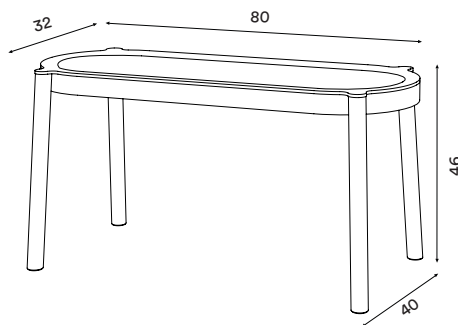

Prices NOK	(RRP ex. VAT)	(RRP incl. VAT)	Prices SEK	(RRP ex. VAT)	(RRP incl. VAT)
	6 392,-	7 990,-		7 112,-	8 890,-
Prices DKK	(RRP ex. VAT)	(RRP incl. VAT)	Prices Euro	(RRP ex. VAT)	(RRP incl. VAT)
	5 912,-	7 390,-		749,-	889,-