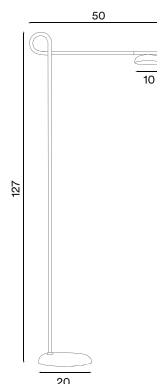

Dimensions and light direction:

Light source included:

LED 6 W - Energy class: G/E

Prices NOK	(RRP ex. VAT)	(RRP incl. VAT)
	3 992,-	4 990,-

Prices SEK	(RRP ex. VAT)	(RRP incl. VAT)
	4 392,-	5 490,-

Prices DKK	(RRP ex. VAT)	(RRP incl. VAT)
	3 192,-	3 990,-

Prices Euro	(RRP ex. VAT)	(RRP incl. VAT)
	458,-	549,-