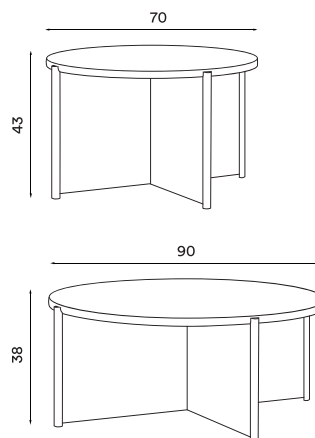

Dimensions (cm):

Prices NOK	(RRP ex. VAT)	(RRP incl. VAT)	Prices SEK	(RRP ex. VAT)	(RRP incl. VAT)
Cling D70H43	7 992,-	9 990,-	Cling D70H43	8 792,-	10 990,-
Cling D90H38	10 392,-	12 990,-	Cling D90H38	11 592,-	14 490,-

Prices DKK	(RRP ex. VAT)	(RRP incl. VAT)	Prices Euro	(RRP ex. VAT)	(RRP incl. VAT)
Cling D70H43	6 152,-	7 690,-	Cling D70H43	833,-	999,-
Cling D90H38	7 992,-	9 990,-	Cling D90H38	1 083,-	1 299,-