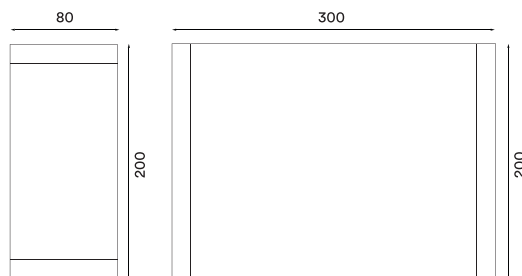

Prices NOK	(RRP ex. VAT)	(RRP incl. VAT)
Spool 80 x 200 cm	1 992,-	2 490,-
Spool 200 x 300 cm	7 992,-	9 990,-

Prices SEK	(RRP ex. VAT)	(RRP incl. VAT)
Spool 80 x 200 cm	2 152,-	2 690,-
Spool 200 x 300 cm	8 792,-	10 990,-

Prices DKK	(RRP ex. VAT)	(RRP incl. VAT)
Spool 80 x 200 cm	1 592,-	1 990,-
Spool 200 x 300 cm	6 152,-	7 690,-

Prices Euro	(RRP ex. VAT)	(RRP incl. VAT)
Spool 80 x 200 cm	216,-	259,-
Spool 200 x 300 cm	833,-	999,-