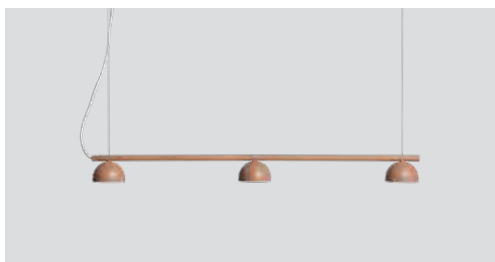

# Blush pendant rail 3

P. 103

Blush pendant rail 3 black  
- Item no. 150

Blush pendant rail 3 white  
- Item no. 152

Blush pendant rail 3 warm beige  
- Item no. 154

**Product type:** Pendant lamp  
**Design:** Morten & Jonas, 2022  
**Shade and body material:** Steel  
**Shade and body colours:** Black, white or warm beige  
**Light diffuser material:** Opal acrylic  
**Wire:** Black (black version) or white (white and warm beige version), 370 cm  
**Steel hanging wire:** 360 cm  
**Bulb:** Integrated and dimmable LED 3 x 6 W, 1650 lm, 2700/3000 K, CRI > 85  
**Voltage:** 220V - 240V - 50/60Hz  
**Net weight:** 1.8 kg  
**Minimum order size:** 2  
**Spare parts available:** LED module