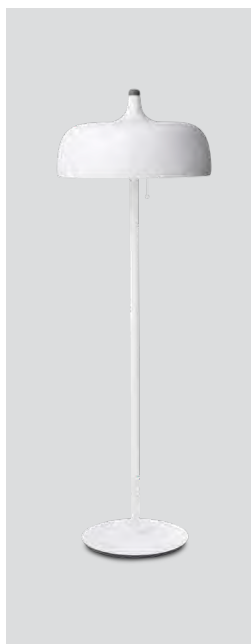

# Acorn floor

P. 90

Acorn floor white matt  
– Item no. 549

Acorn floor grey matt  
– Item no. 550

Acorn floor black matt  
– Item no. 551

Light beech top

Dark walnut top

**Product type:** Floor lamp  
**Design:** Atle Tveit, 2021  
**Shade material:** Aluminium  
**Shade and body colour:** White, grey or black  
**Shade inner colour:** White  
**Body material:** Steel  
**Wooden top part:** Light beech or dark walnut (both colours are included)  
**Wire:** White (white version), or black (grey and black versions), 200 cm  
**Switch:** Pull string switch (on/off)  
**Bulb:** E27, Max. 3 x 13 W LED only  
**Voltage:** 220V - 240V - 50/60Hz  
**Net weight:** 13.7 kg  
**Minimum order size:** 1  
**Spare parts available:** Wooden parts