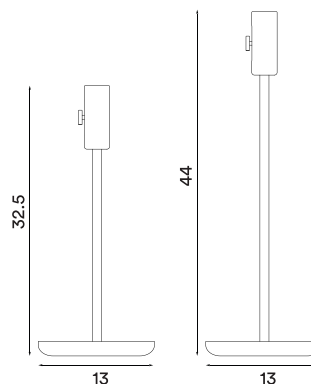

**Net weight H32.5:** 0.5 kg (black and white versions), 0.6 kg (brass version)

**Net weight H44:** 0.5 kg (black and white versions), 0.6 kg (brass version)

**Minimum order size:** 2

**Dimensions (cm):**