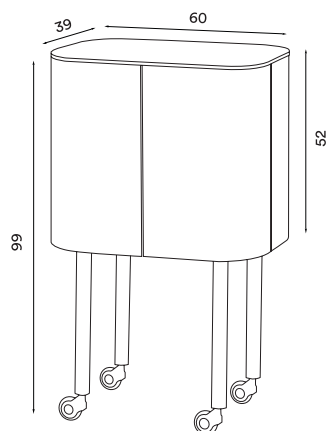

Prices NOK	(RRP ex. VAT)	(RRP incl. VAT)
	25 992,-	32 490,-

Prices SEK	(RRP ex. VAT)	(RRP incl. VAT)
	28 792,-	35 990,-

Prices DKK	(RRP ex. VAT)	(RRP incl. VAT)
	19 992,-	24 990,-

Prices Euro	(RRP ex. VAT)	(RRP incl. VAT)
	2 825,-	3 399,-