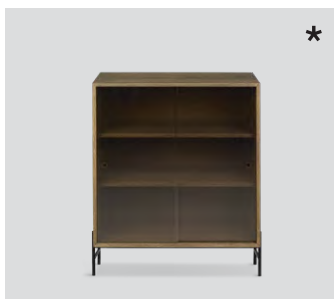

# Hifive glass cabinet

P. 24

Hifive glass cabinet 75H74  
light oak H15 legs

Hifive glass cabinet 75H74  
smoked oak H15 legs

Hifive glass cabinet 75H74  
black oak H28 legs

Hifive glass cabinet 100H74  
light oak H28 legs