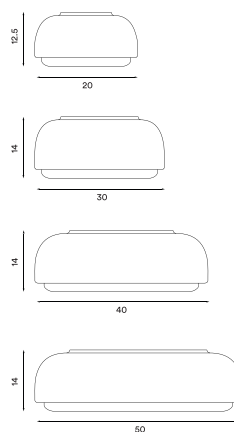

Recommended bulbs: LED - 7 / 11 W

Prices NOK	(RRP ex. VAT)	(RRP incl. VAT)
D20	2 392,-	2 990,-
D30	2 792,-	3 490,-
D40	3 592,-	4 490,-
D50	4 792,-	5 990,-

Prices SEK	(RRP ex. VAT)	(RRP incl. VAT)
D20	2 632,-	3 290,-
D30	3 192,-	3 990,-
D40	4 152,-	5 190,-
D50	5 352,-	6 690,-

Prices DKK	(RRP ex. VAT)	(RRP incl. VAT)
D20	1 992,-	2 490,-
D30	2 312,-	2 890,-
D40	2 872,-	3 590,-
D50	3 832,-	4 790,-

Prices Euro	(RRP ex. VAT)	(RRP incl. VAT)
D20	266,-	319,-
D30	316,-	379,-
D40	408,-	489,-
D50	541,-	649,-