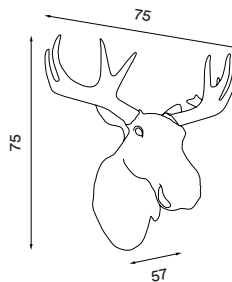

Dimensions and light direction:

Bulbs included:

2 x E27 LED 7 W (4000K)
– Energy class: G
2 x E14 LED 5.5 W (4000K)
– Energy class: G