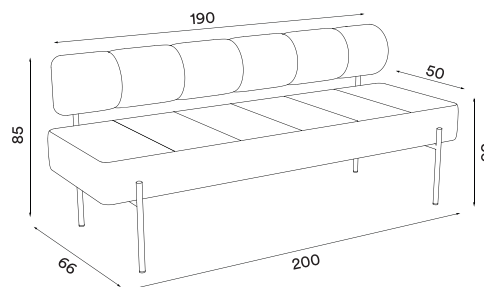

**Net weight:** 45 kg

**Minimum order size:** 1

**Made to order**

**Dimensions (cm):**

| Prices NOK    | (RRP ex. VAT) | (RRP incl. VAT) |
|---------------|---------------|-----------------|
| Price group 0 | 15 992,-      | 19 990,-        |
| Price group 1 | 19 992,-      | 24 990,-        |
| Price group 2 | 21 592,-      | 26 990,-        |
| Price group 3 | 26 392,-      | 32 990,-        |
| Price group 4 | 27 992,-      | 34 990,-        |