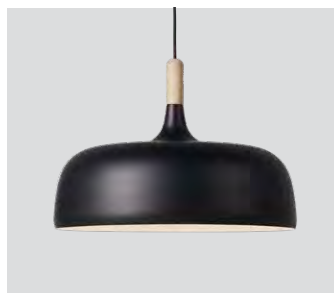

Acorn pendant

P. 91

Acorn pendant white matt
– Item no. 543

Acorn pendant grey matt
– Item no. 544

Acorn pendant black matt
– Item no. 545

Product type: Pendant lamp

Design: Atle Tveit, 2012

Shade material: Aluminium

Shade colour: White, grey or black

Shade inner colour: White

Wooden parts: Light beech or dark walnut
(both colours are included)

Wire: White (white version), grey (grey version) or black (black version), silk 370 cm

Bulb: E27, Max. 100 W

Voltage: 220V - 240V - 50Hz

Net weight: 2.3 kg

Minimum order size: 1

Spare parts available: Ceiling mounted canopy, wooden parts