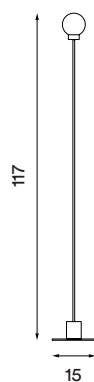

Recommended dimmable bulb:

LED – 3 W