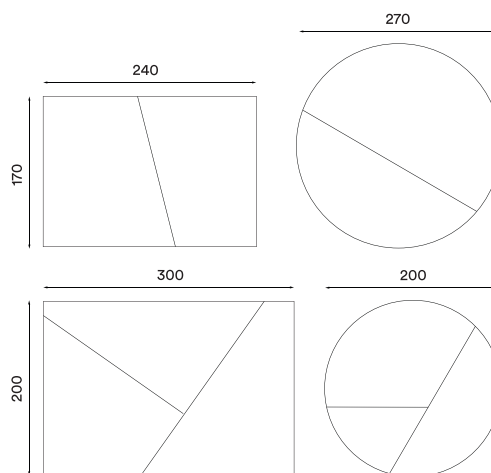

**Dimensions (cm):**

| Prices NOK     | (RRP ex. VAT) | (RRP incl. VAT) |
|----------------|---------------|-----------------|
| Medium         | 11 192,-      | 13 990,-        |
| Large          | 15 992,-      | 19 990,-        |
| Circular       | 8 792,-       | 10 990,-        |
| Circular large | 18 392,-      | 22 990,-        |