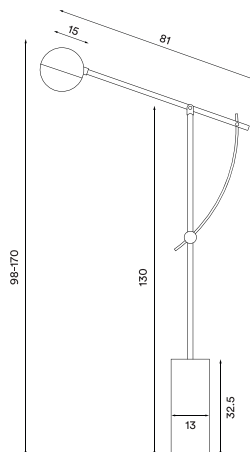

Dimensions and light direction:

Recommended dimmable bulb:

Prices NOK	(RRP ex. VAT)	(RRP incl. VAT)	Prices SEK	(RRP ex. VAT)	(RRP incl. VAT)
	7 992,-	9 990,-		8 792,-	10 990,-
Prices DKK	(RRP ex. VAT)	(RRP incl. VAT)	Prices Euro	(RRP ex. VAT)	(RRP incl. VAT)
	6 392,-	7 990,-		916,-	1 099,-