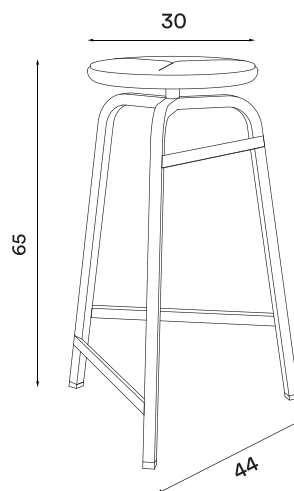

Prices NOK	(RRP ex. VAT)	(RRP incl. VAT)
Wood seat	3 192,-	3 990,-
Leather seat	4 552,-	5 690,-

Prices SEK	(RRP ex. VAT)	(RRP incl. VAT)
Wood seat	3 512,-	4 390,-
Leather seat	5 032,-	6 290,-

Prices DKK	(RRP ex. VAT)	(RRP incl. VAT)
Wood seat	2 392,-	2 990,-
Leather seat	3 512,-	4 390,-

Prices Euro	(RRP ex. VAT)	(RRP incl. VAT)
Wood seat	333,-	399,-
Leather seat	499,-	599,-