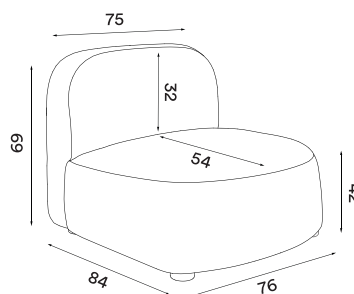

**Price group 3:** Steelcut Trio 3, Fiord 2, Canvas 2 (Kvadrat)

**Price group 4:** Vidar, Moss (Kvadrat)

**Net weight:** 18.0 kg

**Minimum order size:** 1

**Made to order**

**Dimensions (cm):**

| Prices NOK    | (RRP ex. VAT) | (RRP incl. VAT) |
|---------------|---------------|-----------------|
| Price group 0 | 11 992,-      | 14 990,-        |
| Price group 1 | 14 392,-      | 17 990,-        |
| Price group 2 | 15 992,-      | 19 990,-        |
| Price group 3 | 18 392,-      | 22 990,-        |
| Price group 4 | 19 992,-      | 24 990,-        |