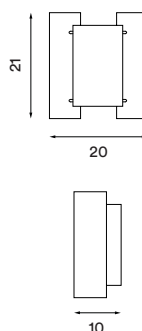

**Net weight:** 1,2 kg (white, black, brass and dark green  
versions), 0,8 kg (aluminium version)

**Minimum order size:** 2

**Spare part available:** Wall bracket

**Dimensions and light direction:**

**Recommended bulb:**