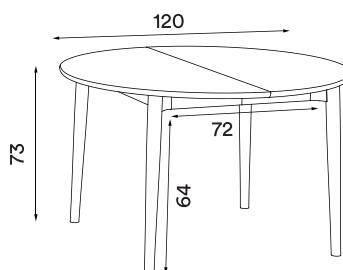

Prices NOK	(RRP ex. VAT)	(RRP incl. VAT)
Table light/smoked	26 392,-	32 990,-
Table black	31 992,-	39 990,-
Extension light/smoked	5 192,-	6 490,-
Extension black	6 392,-	7 990,-

Prices SEK	(RRP ex. VAT)	(RRP incl. VAT)
Table light/smoked	28 792,-	35 990,-
Table black	35 192,-	43 990,-
Extension light/smoked	5 592,-	6 990,-
Extension black	7 192,-	8 990,-

Prices DKK	(RRP ex. VAT)	(RRP incl. VAT)
Table light/smoked	19 992,-	24 990,-
Table black	23 992,-	29 990,-
Extension light/smoked	3 992,-	4 990,-
Extension black	4 792,-	5 990,-

Prices Euro	(RRP ex. VAT)	(RRP incl. VAT)
Table light/smoked	2 833,-	3 399,-
Table black	3 416,-	4 099,-
Extension light/smoked	563,-	675,-
Extension black	688,-	825,-