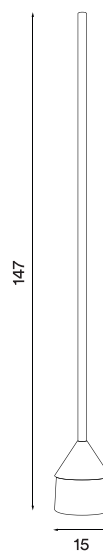

Dimensions (cm):

Prices NOK	(RRP ex. VAT)	(RRP incl. VAT)
	1 352,-	1 690,-

Prices SEK	(RRP ex. VAT)	(RRP incl. VAT)
	1 480,-	1 850,-

Prices DKK	(RRP ex. VAT)	(RRP incl. VAT)
	1 112,-	1 390,-

Prices Euro	(RRP ex. VAT)	(RRP incl. VAT)
	149,-	179,-