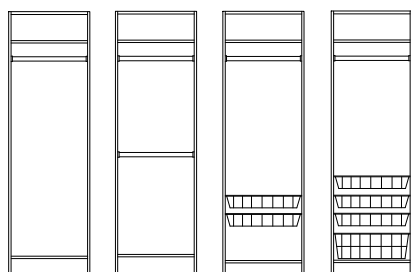

600x600x2100 mm 3191.605.210x 4946:-

Garderobskåp - br. 40, 50 & 60cm

Hatthylla/stång

400x600x2100 mm 3173.601.210x 3948:-

500x600x2100 mm 3183.601.210x 4086:-

600x600x2100 mm 3193.601.210x 4248:-

Hatthylla/2stänger

400x600x2100 mm 3173.602.210x 3995:-

500x600x2100 mm 3183.602.210x 4133:-

600x600x2100 mm 3193.602.210x 4283:-

Hatthylla/stång/ 2 trådkorgar

400x600x2100 mm 3172.602.210x 4202:-

500x600x2100 mm 3182.602.210x 4421:-

600x600x2100 mm 3192.602.210x 4652:-

Hatthylla/stång/4 trådkorgar

400x600x2100 mm 3172.604.210x 5426:-

500x600x2100 mm 3182.604.210x 5622:-

600x600x2100 mm 3192.604.210x 5847:-

Städsåp - br.60cm

medicinskåp/städkorg