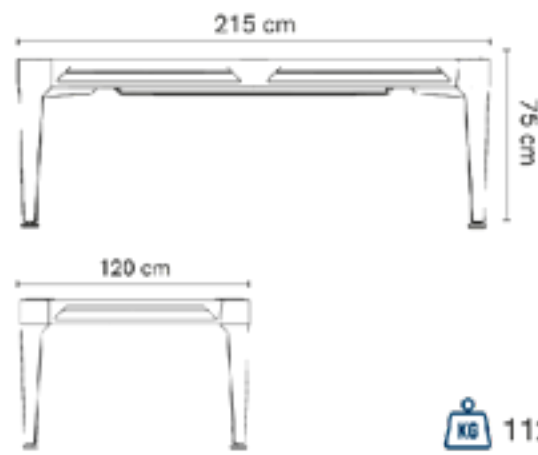

HYPHEN POOL TABLE

MADE IN FRANCE | CORNILLEAU

Mustard

ARTNR	MODEL, frame, cloth, pockets	SIZE (L x W x H)	BASE	WEIGHT	SEK (exkl. moms)
CO-219071-2	Hyphen Pool Table, black grey, cloth Mottled Dark grey, Black grey	215 x 120 x 75 cm	Steel structure, HPL slate. Carpet heather. Includes: 2 cues, 1 set of American marbles, 1 triangle + 1 diamond, 2 gray chalks & 1 cleaning brush	112 kg	96243
CO-219070-2	Hyphen Pool Table, black grey, cloth Mottled Dark grey, Polar white	215 x 120 x 75 cm	Steel structure, HPL slate. Carpet heather. Includes: 2 cues, 1 set of American marbles, 1 triangle + 1 diamond, 2 gray chalks & 1 cleaning brush	112 kg	96243
CO-219072-2	Hyphen Pool Table, black grey, cloth Mottled Dark grey, Mustard	215 x 120 x 75 cm	Steel structure, HPL slate. Carpet heather. Includes: 2 cues, 1 set of American marbles, 1 triangle + 1 diamond, 2 gray chalks & 1 cleaning brush	112 kg	96243
CO-219073-2	Hyphen Pool Table, black grey, cloth Mottled Dark grey, Terra cotta	215 x 120 x 75 cm	Steel structure, HPL slate. Carpet heather. Includes: 2 cues, 1 set of American marbles, 1 triangle + 1 diamond, 2 gray chalks & 1 cleaning brush	112 kg	96243
CO-219074-2	Hyphen Pool Table, black grey, cloth Mottled Dark grey, Waterblue	215 x 120 x 75 cm	Steel structure, HPL slate. Carpet heather. Includes: 2 cues, 1 set of American marbles, 1 triangle + 1 diamond, 2 gray chalks & 1 cleaning brush	112 kg	96243

Option table top

Table top "Mineral Decor" for black billiards
incl. position to put the discs under the table

Table top "Wood Decor" for black billiards
incl. position to put the discs under the table