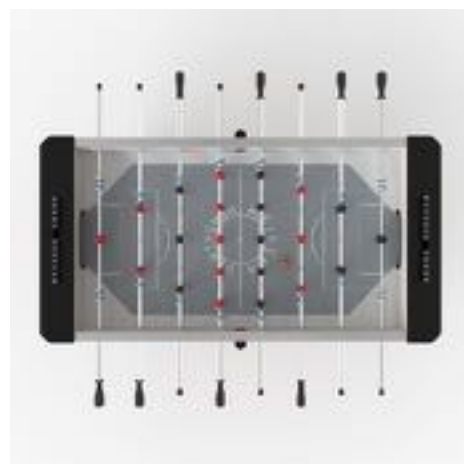

LUXLINE FOOTBALL TABLE

MADE IN FRANCE | DEUTSCHER MEISTER

Luxline, red/ black

ARTNR	PRODUKTNAMN	SIZE (L x W x H)	BASE	Weight	SEK (exkl. moms)
ST-2402007-2	Luxline football table, white/ beech	Table: 146 x 73,5 x 90 cm	MDF laminated white, Top cabinet rail, Chipboard wood laminated, handels soft black rubber. Leg Beech in black. Playingfield grey. Incl. 10 balls white plastic. Players orange and white plastic, orange plastic counter.	85 kg	31983
ST-2402008-2	Luxline football table, black/ black	Table: 146 x 73,5 x 90 cm	MDF laminated black, Top cabinet rail, Chipboard wood laminated, handels soft black rubber. Leg Beech in black. Playingfield grey. Incl. 10 balls white plastic. Players black and white plastic and black plastic counter.	85 kg	31983
ST-2402009-2	Luxline football table, red/ black	Table: 146 x 73,5 x 90 cm	MDF laminated red, Top cabinet rail, Chipboard wood laminated, handels soft black rubber. Leg Beech in black. Playingfield grey. Incl. 10 balls white plastic. Players black and red plastic and black plastic counter.	85 kg	31983
ST-2402010-2	Luxline football table, oak tradition/ beech	Table: 146 x 73,5 x 90 cm	MDF laminated oak. Top cabinet rail, Chipboard wood laminated, handels soft black rubber. Leg Beech in black. Playingfield green. Incl. 10 balls white plastic. Players orange and white plastic, orange plastic counter.	85 kg	31983
ST-2402011-2	Luxline football table, spruce/ black	Table: 146 x 73,5 x 90 cm	MDF laminated spruce, Top cabinet rail, Chipboard wood laminated, handels soft black rubber. Leg Beech in black. Playingfield grey. Incl. 10 balls white plastic. Players black and white plastic and black plastic counter.	85 kg	33383