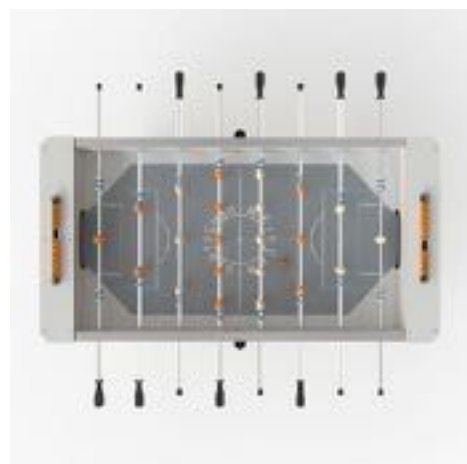

LUXLINE FOOTBALL TABLE

MADE IN FRANCE | DEUTSCHER MEISTER

Luxline, white/ beech

ARTNR	PRODUKTNAMN	SIZE (L x W x H)	BASE	Weight	SEK (exkl. moms)
ST-2402007-2	Luxline football table, white/ beech	Table: 146 x 73,5 x 90 cm	MDF laminated white, Top cabinet rail, Chipboard wood laminated, handels soft black rubber. Leg Beech in black. Playingfield grey. Incl. 10 balls white plastic. Players orange and white plastic, orange plastic counter.	85 kg	31983
ST-2402008-2	Luxline football table, black/ black	Table: 146 x 73,5 x 90 cm	MDF laminated black, Top cabinet rail, Chipboard wood laminated, handels soft black rubber. Leg Beech in black. Playingfield grey. Incl. 10 balls white plastic. Players black and white plastic and black plastic counter.	85 kg	31983
ST-2402009-2	Luxline football table, red/ black	Table: 146 x 73,5 x 90 cm	MDF laminated red, Top cabinet rail, Chipboard wood laminated, handels soft black rubber. Leg Beech in black. Playingfield grey. Incl. 10 balls white plastic. Players black and red plastic and black plastic counter.	85 kg	31983
ST-2402010-2	Luxline football table, oak tradition/ beech	Table: 146 x 73,5 x 90 cm	MDF laminated oak. Top cabinet rail, Chipboard wood laminated, handels soft black rubber. Leg Beech in black. Playingfield green. Incl. 10 balls white plastic. Players orange and white plastic, orange plastic counter.	85 kg	31983
ST-2402011-2	Luxline football table, spruce/ black	Table: 146 x 73,5 x 90 cm	MDF laminated spruce, Top cabinet rail, Chipboard wood laminated, handels soft black rubber. Leg Beech in black. Playingfield grey. Incl. 10 balls white plastic. Players black and white plastic and black plastic counter.	85 kg	33383