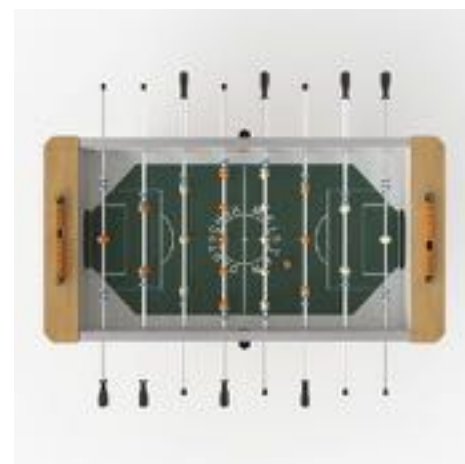

LUXLINE FOOTBALL TABLE

MADE IN FRANCE | DEUTSCHER MEISTER

Luxline, oak tradition/ beech

ARTNR	PRODUKTNAMN	SIZE (L x W x H)	BASE	Weight	SEK (exkl. moms)
ST-2402007-2	Luxline football table, white/ beech	Table: 146 x 73,5 x 90 cm	MDF laminated white, Top cabinet rail, Chipboard wood laminated, handels soft black rubber. Leg Beech in black. Playingfield grey. Incl. 10 balls white plastic. Players orange and white plastic, orange plastic counter.	85 kg	31983
ST-2402008-2	Luxline football table, black/ black	Table: 146 x 73,5 x 90 cm	MDF laminated black, Top cabinet rail, Chipboard wood laminated, handels soft black rubber. Leg Beech in black. Playingfield grey. Incl. 10 balls white plastic. Players black and white plastic and black plastic counter.	85 kg	31983
ST-2402009-2	Luxline football table, red/ black	Table: 146 x 73,5 x 90 cm	MDF laminated red, Top cabinet rail, Chipboard wood laminated, handels soft black rubber. Leg Beech in black. Playingfield grey. Incl. 10 balls white plastic. Players black and red plastic and black plastic counter.	85 kg	31983
ST-2402010-2	Luxline football table, oak tradition/ beech	Table: 146 x 73,5 x 90 cm	MDF laminated oak. Top cabinet rail, Chipboard wood laminated, handels soft black rubber. Leg Beech in black. Playingfield green. Incl. 10 balls white plastic. Players orange and white plastic, orange plastic counter.	85 kg	31983
ST-2402011-2	Luxline football table, spruce/ black	Table: 146 x 73,5 x 90 cm	MDF laminated spruce, Top cabinet rail, Chipboard wood laminated, handels soft black rubber. Leg Beech in black. Playingfield grey. Incl. 10 balls white plastic. Players black and white plastic and black plastic counter.	85 kg	33383