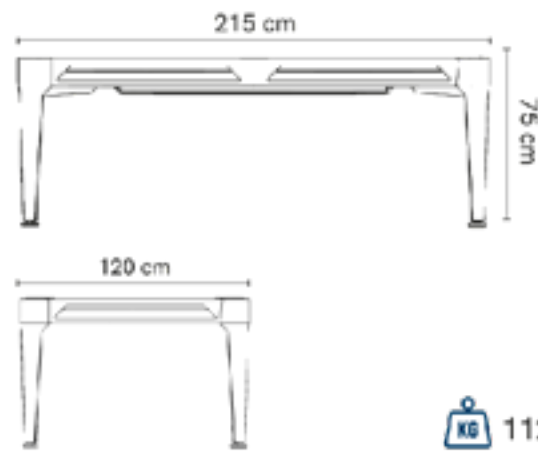

112 KG

ARTNR	MODEL, frame, cloth, pockets	SIZE (L x W x H)	BASE	WEIGHT	SEK (exkl. moms)
CO-219000-2	Hyphen Pool Table, polar white, cloth Mottled Light grey, White	215 x 120 x 75 cm	Steel structure, HPL slate. Carpet heather. Includes: 2 cues, 1 set of American marbles, 1 triangle + 1 diamond, 2 gray chinks & 1 cleaning brush	112 kg	96243
CO-219001-2	Hyphen Pool Table, polar white, cloth Mottled Light grey, Black grey	215 x 120 x 75 cm	Steel structure, HPL slate. Carpet heather. Includes: 2 cues, 1 set of American marbles, 1 triangle + 1 diamond, 2 gray chinks & 1 cleaning brush	112 kg	96243
CO-219002-2	Hyphen Pool Table, polar white, cloth Mottled Light grey, Mustard	215 x 120 x 75 cm	Steel structure, HPL slate. Carpet heather. Includes: 2 cues, 1 set of American marbles, 1 triangle + 1 diamond, 2 gray chinks & 1 cleaning brush	112 kg	96243
CO-219003-2	Hyphen Pool Table polar, white, cloth Mottled Light grey, Terra cotta	215 x 120 x 75 cm	Steel structure, HPL slate. Carpet heather. Includes: 2 cues, 1 set of American marbles, 1 triangle + 1 diamond, 2 gray chinks & 1 cleaning brush	112 kg	96243
CO-219004-2	Hyphen Pool Table polar, white, cloth Mottled Light grey, Waterblue	215 x 120 x 75 cm	Steel structure, HPL slate. Carpet heather. Includes: 2 cues, 1 set of American marbles, 1 triangle + 1 diamond, 2 gray chinks & 1 cleaning brush	112 kg	96243

Option table top

ARTNR	MODEL	SIZE (L x W x H)	BASE	WEIGHT	SEK (exkl. moms)
CO-259202-2	Table top "Mineral Decor" for white billiards	215 x 120 x 1 cm	Mineral option: Light mineral front (polished concrete), 2 pieces	46 kg	12537
CO-259102-2	Table top "Wood Decor" for white billiards	215 x 120 x 1 cm	Wood option: Light wood front (bleached oak), 2 pieces	46 kg	12537