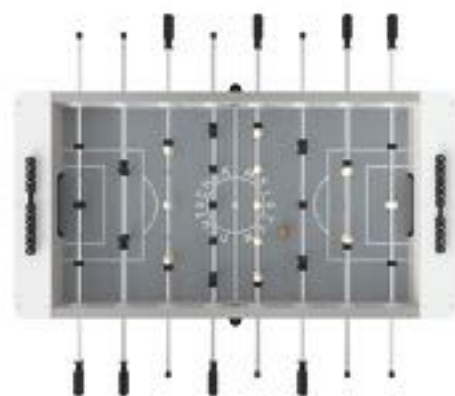

ARTNR	PRODUKTNAMN	SIZE (L x W x H)	BASE	Weight	SEK (exkl. moms)
ST-2402004-2	Profiline football table, white/ beech	Table: 146 x 73,5 x 90 cm	MDF laminated, Top cabinet rail, Chipboard wood laminated, handels soft black rubber. Laminate white. Leg Beech in black. Playingfield grey. Incl. 10 balls white plastic. Players black and white plastic and black plastic counter.	65 kg	25711