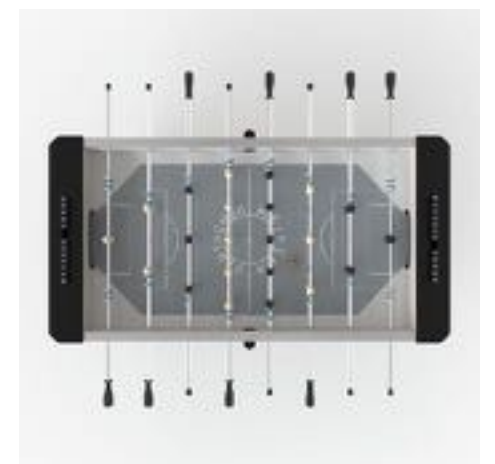

LUXLINE FOOTBALL TABLE

MADE IN FRANCE | DEUTSCHER MEISTER

Luxline, spruce/ black

ARTNR	PRODUKTNAMN	SIZE (L x W x H)	BASE	Weight	SEK (exkl. moms)
ST-2402007-2	Luxline football table, white/ beech	Table: 146 x 73,5 x 90 cm	MDF laminated white, Top cabinet rail, Chipboard wood laminated, handels soft black rubber. Leg Beech in black. Playingfield grey. Incl. 10 balls white plastic. Players orange and white plastic, orange plastic counter.	85 kg	31983
ST-2402008-2	Luxline football table, black/ black	Table: 146 x 73,5 x 90 cm	MDF laminated black, Top cabinet rail, Chipboard wood laminated, handels soft black rubber. Leg Beech in black. Playingfield grey. Incl. 10 balls white plastic. Players black and white plastic and black plastic counter.	85 kg	31983
ST-2402009-2	Luxline football table, red/ black	Table: 146 x 73,5 x 90 cm	MDF laminated red, Top cabinet rail, Chipboard wood laminated, handels soft black rubber. Leg Beech in black. Playingfield grey. Incl. 10 balls white plastic. Players black and red plastic and black plastic counter.	85 kg	31983
ST-2402010-2	Luxline football table, oak tradition/ beech	Table: 146 x 73,5 x 90 cm	MDF laminated oak. Top cabinet rail, Chipboard wood laminated, handels soft black rubber. Leg Beech in black. Playingfield green. Incl. 10 balls white plastic. Players orange and white plastic, orange plastic counter.	85 kg	31983
ST-2402011-2	Luxline football table, spruce/ black	Table: 146 x 73,5 x 90 cm	MDF laminated spruce, Top cabinet rail, Chipboard wood laminated, handels soft black rubber. Leg Beech in black. Playingfield grey. Incl. 10 balls white plastic. Players black and white plastic and black plastic counter.	85 kg	33383