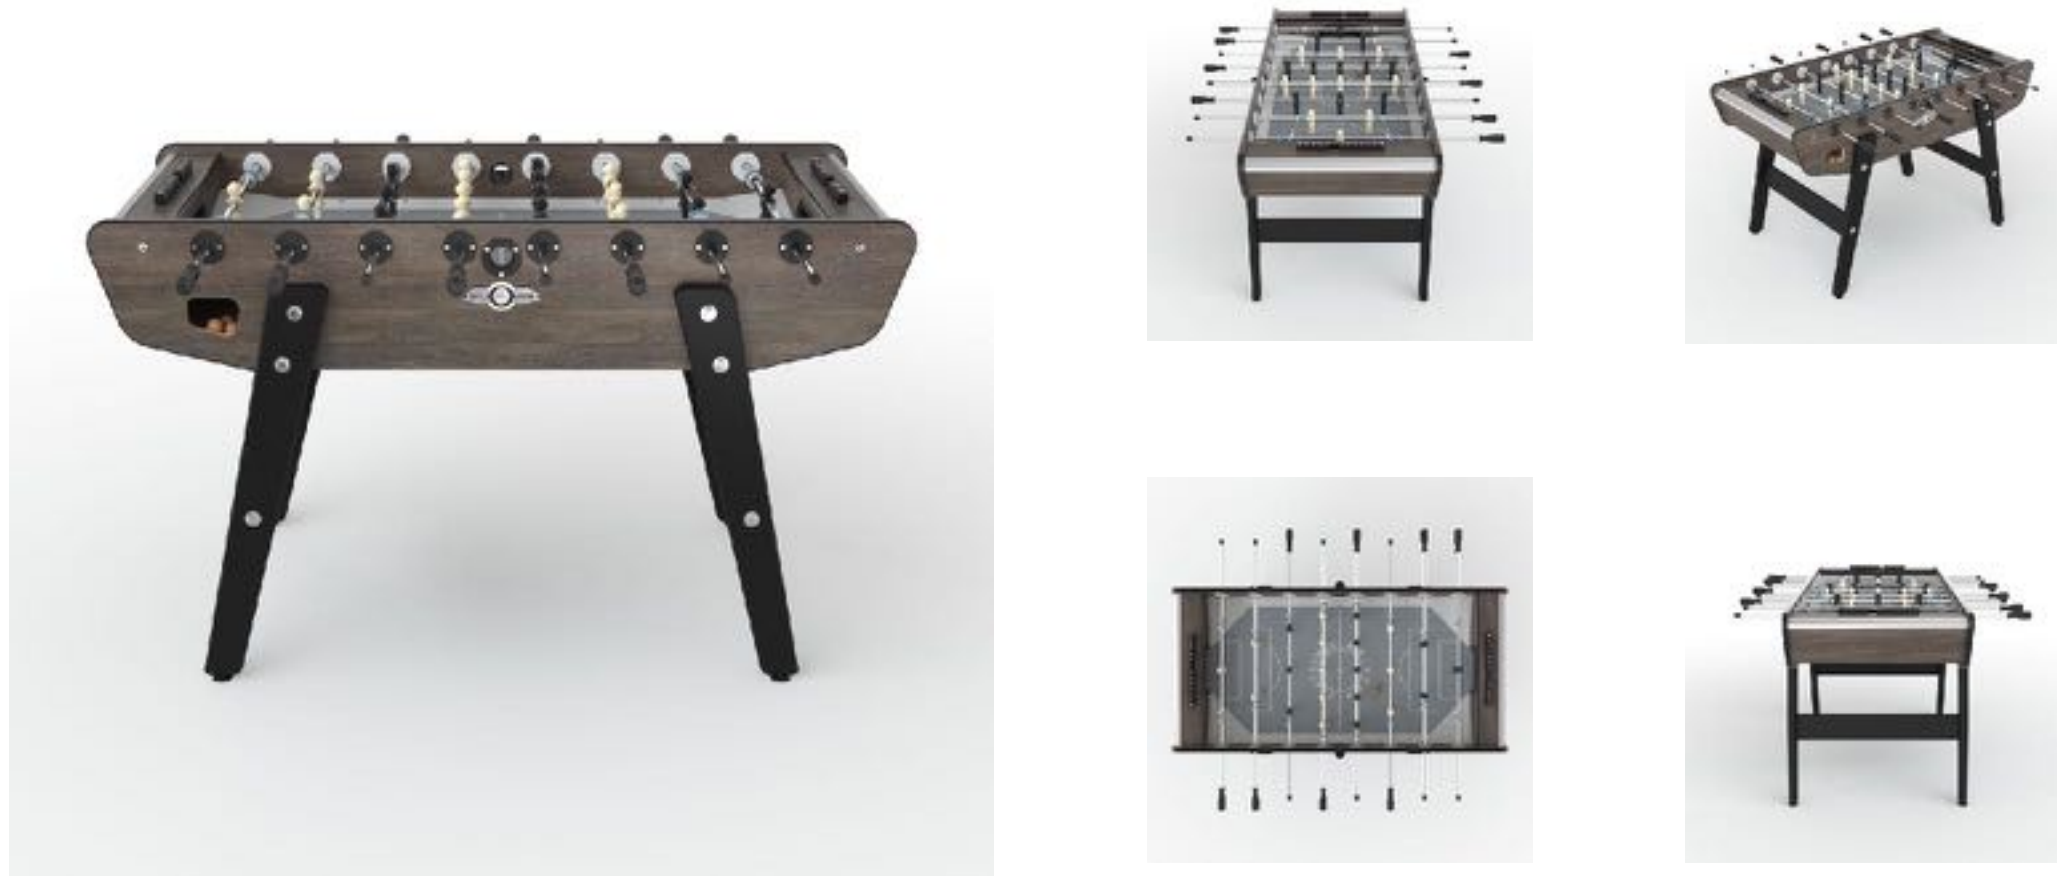

PRIMALINE FOOTBALL TABLE

MADE IN FRANCE | DEUTSCHER MEISTER

Primaline Structured Wood wenge from Mal, black leg

ARTNR	PRODUKTNAMN	SIZE (L x W x H)	BASE	Weight	SEK (exkl. moms)
ST-2402005-2	Primaline Structured Wood wenge from Mal, black leg	Table:146 x 73,5 x 90 cm	MDF laminated, Top cabinet rail, Chipboard wood laminated, handels soft black rubber. Structured wood wenge from Mali. Leg Beech in black. Playingfield grey. Incl. 5 balls.	65 kg	27972