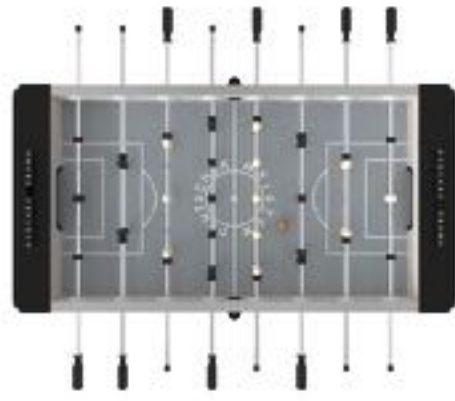

PHONE
+46 (0) 70 259 29 97

ORDER
ORDER@PLAYOFFICE.SE

PROFILINE FOOTBALL TABLE

MADE IN FRANCE | DEUTSCHER MEISTER

ARTNR	PRODUKTNAMN	SIZE (L x W x H)	BASE	Weight	SEK (exkl. moms)
ST-2402001-2	Profiline football table, black/ black	Table: 146 x 73,5 x 90 cm	MDF laminated, Top cabinet rail, Chipboard wood laminated, handels soft black rubber. Structured wood wenge from Mali. Leg Beech in black. Playingfield grey. Incl. 10 balls white plastic. Players black and white plastic and black plastic counter.	65 kg	25711