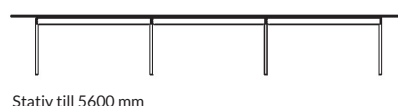

*Höjd inklusive bordsskiva.

MÖTESBORD Rektangulärt

Utförande	Höjd*	Storlek skiva	Artikelnummer	Pris	
Ekfanér + stativ i vit metall	1050 mm	1500x1000x22 mm	183111-1	25 707	
	1050 mm	2100x1000x22 mm	183112-1	29 425	
	1050 mm	2800x1000x22 mm	183113-1	34 309	
	1050 mm	1500x1200x22 mm	183211-1	27 016	
	1050 mm	2100x1200x22 mm	183212-1	31 108	
	1050 mm	2800x1200x22 mm	183213-1	36 949	
	1050 mm	3500x1200x22 mm	183214-1	56 397	
	1050 mm	2100x1400x22 mm	183312-1	44 363	
	1050 mm	2800x1400x22 mm	183313-1	51 458	
	1050 mm	3500x1400x22 mm	183314-1	66 792	
	1050 mm	4200x1400x22 mm	183315-1	74 195	
	1050 mm	4900x1400x22 mm	183316-1	78 595	
	1050 mm	5600x1400x22 mm	183317-1	79 805	
	Askfanér+ stativ i vit metall	1050 mm	1500x1000x22 mm	183111-2	25 707
1050 mm		2100x1000x22 mm	183112-2	29 425	
1050 mm		2800x1000x22 mm	183113-2	34 309	
1050 mm		1500x1200x22 mm	183211-2	27 016	
1050 mm		2100x1200x22 mm	183212-2	31 108	
1050 mm		2800x1200x22 mm	183213-2	36 949	
1050 mm		3500x1200x22 mm	183214-2	56 397	
1050 mm		2100x1400x22 mm	183312-2	44 363	
1050 mm		2800x1400x22 mm	183313-2	51 458	
1050 mm		3500x1400x22 mm	183314-2	66 792	
1050 mm		4200x1400x22 mm	183315-2	74 195	
1050 mm		4900x1400x22 mm	183316-2	78 595	
1050 mm		5600x1400x22 mm	183317-2	79 805	

*Höjd inklusive bordsskiva.