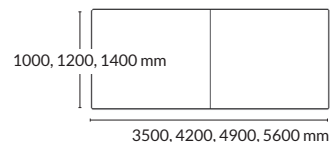

*Höjd inklusive bordsskiva.

MÖTESBORD Rektangulärt

Utförande	Höjd*	Storlek skiva	Artikelnummer	Pris	
Ekfanér + stativ i vit metall	1050 mm	1500x1000x22 mm	183111-1	25 707	
	1050 mm	2100x1000x22 mm	183112-1	29 425	
	1050 mm	2800x1000x22 mm	183113-1	34 309	
	1050 mm	1500x1200x22 mm	183211-1	27 016	
	1050 mm	2100x1200x22 mm	183212-1	31 108	
	1050 mm	2800x1200x22 mm	183213-1	36 949	
	1050 mm	3500x1200x22 mm	183214-1	56 397	
	1050 mm	2100x1400x22 mm	183312-1	44 363	
	1050 mm	2800x1400x22 mm	183313-1	51 458	
	1050 mm	3500x1400x22 mm	183314-1	66 792	
	1050 mm	4200x1400x22 mm	183315-1	74 195	
	1050 mm	4900x1400x22 mm	183316-1	78 595	
	1050 mm	5600x1400x22 mm	183317-1	79 805	
	Askfanér+ stativ i vit metall	1050 mm	1500x1000x22 mm	183111-2	25 707
1050 mm		2100x1000x22 mm	183112-2	29 425	
1050 mm		2800x1000x22 mm	183113-2	34 309	
1050 mm		1500x1200x22 mm	183211-2	27 016	
1050 mm		2100x1200x22 mm	183212-2	31 108	
1050 mm		2800x1200x22 mm	183213-2	36 949	
1050 mm		3500x1200x22 mm	183214-2	56 397	
1050 mm		2100x1400x22 mm	183312-2	44 363	
1050 mm		2800x1400x22 mm	183313-2	51 458	
1050 mm		3500x1400x22 mm	183314-2	66 792	
1050 mm		4200x1400x22 mm	183315-2	74 195	
1050 mm		4900x1400x22 mm	183316-2	78 595	
1050 mm		5600x1400x22 mm	183317-2	79 805	

*Höjd inklusive bordsskiva.