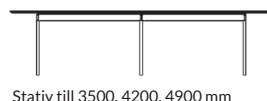

*Höjd inklusive bordsskiva.

MÖTESBORD Rektangulärt

Utförande	Höjd*	Storlek skiva	Artikelnummer	Pris	
Ekfanér + stativ i vit metall	1050 mm	1500x1000x22 mm	183111-1	25 707	
	1050 mm	2100x1000x22 mm	183112-1	29 425	
	1050 mm	2800x1000x22 mm	183113-1	34 309	
	1050 mm	1500x1200x22 mm	183211-1	27 016	
	1050 mm	2100x1200x22 mm	183212-1	31 108	
	1050 mm	2800x1200x22 mm	183213-1	36 949	
	1050 mm	3500x1200x22 mm	183214-1	56 397	
	1050 mm	2100x1400x22 mm	183312-1	44 363	
	1050 mm	2800x1400x22 mm	183313-1	51 458	
	1050 mm	3500x1400x22 mm	183314-1	66 792	
	1050 mm	4200x1400x22 mm	183315-1	74 195	
	1050 mm	4900x1400x22 mm	183316-1	78 595	
	1050 mm	5600x1400x22 mm	183317-1	79 805	
	Askfanér+ stativ i vit metall	1050 mm	1500x1000x22 mm	183111-2	25 707
1050 mm		2100x1000x22 mm	183112-2	29 425	
1050 mm		2800x1000x22 mm	183113-2	34 309	
1050 mm		1500x1200x22 mm	183211-2	27 016	
1050 mm		2100x1200x22 mm	183212-2	31 108	
1050 mm		2800x1200x22 mm	183213-2	36 949	
1050 mm		3500x1200x22 mm	183214-2	56 397	
1050 mm		2100x1400x22 mm	183312-2	44 363	
1050 mm		2800x1400x22 mm	183313-2	51 458	
1050 mm		3500x1400x22 mm	183314-2	66 792	
1050 mm		4200x1400x22 mm	183315-2	74 195	
1050 mm		4900x1400x22 mm	183316-2	78 595	
1050 mm		5600x1400x22 mm	183317-2	79 805	

*Höjd inklusive bordsskiva.