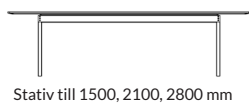

*Höjd inklusive bordsskiva.

MÖTESBORD Rektangulärt

Utförande	Höjd*	Storlek skiva	Artikelnummer	Pris	
Mauve linoleum + stativ i svart metall	900 mm	1500x1000x23 mm	182111-3	24 629	
	900 mm	2100x1000x23 mm	182112-3	28 281	
	900 mm	2800x1000x23 mm	182113-3	33 231	
	900 mm	1500x1200x23 mm	182211-3	25 927	
	900 mm	2100x1200x23 mm	182212-3	30 045	
	900 mm	2800x1200x23 mm	182213-3	35 849	
	900 mm	3500x1200x23 mm	182214-3	55 328	
	900 mm	2100x1400x23 mm	182312-3	43 296	
	900 mm	2800x1400x23 mm	182313-3	50 369	
	900 mm	3500x1400x23 mm	182314-3	65 725	
	900 mm	4200x1400x23 mm	182315-3	73 029	
	900 mm	4900x1400x23 mm	182316-3	77 528	
	900 mm	5600x1400x23 mm	182317-3	78 727	
	Svart linoleum + stativ i svart metall	900 mm	1500x1000x23 mm	182111-4	24 629
900 mm		2100x1000x23 mm	182112-4	28 281	
900 mm		2800x1000x23 mm	182113-4	33 231	
900 mm		1500x1200x23 mm	182211-4	25 927	
900 mm		2100x1200x23 mm	182212-4	30 045	
900 mm		2800x1200x23 mm	182213-4	35 849	
900 mm		3500x1200x23 mm	182214-4	55 328	
900 mm		2100x1400x23 mm	182312-4	43 296	
900 mm		2800x1400x23 mm	182313-4	50 369	
900 mm		3500x1400x23 mm	182314-4	65 725	
900 mm		4200x1400x23 mm	182315-4	73 029	
900 mm		4900x1400x23 mm	182316-4	77 528	
900 mm		5600x1400x23 mm	182317-4	78 727