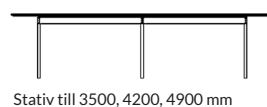

*Höjd inklusive bordsskiva.

MÖTESBORD Rektangulärt

Utförande	Höjd*	Storlek skiva	Artikelnummer	Pris	
Mauve linoleum + stativ i svart metall	900 mm	1500x1000x23 mm	182111-3	24 629	
	900 mm	2100x1000x23 mm	182112-3	28 281	
	900 mm	2800x1000x23 mm	182113-3	33 231	
	900 mm	1500x1200x23 mm	182211-3	25 927	
	900 mm	2100x1200x23 mm	182212-3	30 045	
	900 mm	2800x1200x23 mm	182213-3	35 849	
	900 mm	3500x1200x23 mm	182214-3	55 328	
	900 mm	2100x1400x23 mm	182312-3	43 296	
	900 mm	2800x1400x23 mm	182313-3	50 369	
	900 mm	3500x1400x23 mm	182314-3	65 725	
	900 mm	4200x1400x23 mm	182315-3	73 029	
	900 mm	4900x1400x23 mm	182316-3	77 528	
	900 mm	5600x1400x23 mm	182317-3	78 727	
	Svart linoleum + stativ i svart metall	900 mm	1500x1000x23 mm	182111-4	24 629
900 mm		2100x1000x23 mm	182112-4	28 281	
900 mm		2800x1000x23 mm	182113-4	33 231	
900 mm		1500x1200x23 mm	182211-4	25 927	
900 mm		2100x1200x23 mm	182212-4	30 045	
900 mm		2800x1200x23 mm	182213-4	35 849	
900 mm		3500x1200x23 mm	182214-4	55 328	
900 mm		2100x1400x23 mm	182312-4	43 296	
900 mm		2800x1400x23 mm	182313-4	50 369	
900 mm		3500x1400x23 mm	182314-4	65 725	
900 mm		4200x1400x23 mm	182315-4	73 029	
900 mm		4900x1400x23 mm	182316-4	77 528	
900 mm		5600x1400x23 mm	182317-4	78 727