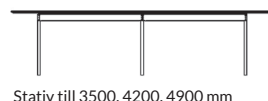

*Höjd inklusive bordsskiva.

MÖTESBORD Rektangulärt

Utförande	Höjd*	Storlek skiva	Artikelnummer	Pris	
Ekfanér + stativ i vit metall	900 mm	1500x1000x22 mm	182111-1	24 629	
	900 mm	2100x1000x22 mm	182112-1	28 281	
	900 mm	2800x1000x22 mm	182113-1	33 231	
	900 mm	1500x1200x22 mm	182211-1	25 927	
	900 mm	2100x1200x22 mm	182212-1	30 045	
	900 mm	2800x1200x22 mm	182213-1	35 849	
	900 mm	3500x1200x22 mm	182214-1	55 328	
	900 mm	2100x1400x22 mm	182312-1	43 296	
	900 mm	2800x1400x22 mm	182313-1	50 369	
	900 mm	3500x1400x22 mm	182314-1	65 725	
	900 mm	4200x1400x22 mm	182315-1	73 029	
	900 mm	4900x1400x22 mm	182316-1	77 528	
	900 mm	5600x1400x22 mm	182317-1	78 727	
	Askfanér+ stativ i vit metall	900 mm	1500x1000x22 mm	182111-2	24 629
900 mm		2100x1000x22 mm	182112-2	28 281	
900 mm		2800x1000x22 mm	182113-2	33 231	
900 mm		1500x1200x22 mm	182211-2	25 927	
900 mm		2100x1200x22 mm	182212-2	30 045	
900 mm		2800x1200x22 mm	182213-2	35 849	
900 mm		3500x1200x22 mm	182214-2	55 328	
900 mm		2100x1400x22 mm	182312-2	43 296	
900 mm		2800x1400x22 mm	182313-2	50 369	
900 mm		3500x1400x22 mm	182314-2	65 725	
900 mm		4200x1400x22 mm	182315-2	73 029	
900 mm		4900x1400x22 mm	182316-2	77 528	
900 mm		5600x1400x22 mm	182317-2	78 727	

*Höjd inklusive bordsskiva.