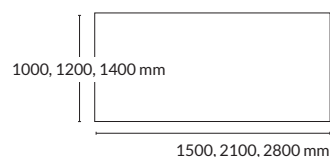

*Höjd inklusive bordsskiva.

MÖTESBORD Rektangulärt

Utförande	Höjd*	Storlek skiva	Artikelnummer	Pris	
Ekfanér + stativ i vit metall	1050 mm	1500x1000x22 mm	183111-1	25 707	
	1050 mm	2100x1000x22 mm	183112-1	29 425	
	1050 mm	2800x1000x22 mm	183113-1	34 309	
	1050 mm	1500x1200x22 mm	183211-1	27 016	
	1050 mm	2100x1200x22 mm	183212-1	31 108	
	1050 mm	2800x1200x22 mm	183213-1	36 949	
	1050 mm	3500x1200x22 mm	183214-1	56 397	
	1050 mm	2100x1400x22 mm	183312-1	44 363	
	1050 mm	2800x1400x22 mm	183313-1	51 458	
	1050 mm	3500x1400x22 mm	183314-1	66 792	
	1050 mm	4200x1400x22 mm	183315-1	74 195	
	1050 mm	4900x1400x22 mm	183316-1	78 595	
	1050 mm	5600x1400x22 mm	183317-1	79 805	
	Askfanér+ stativ i vit metall	1050 mm	1500x1000x22 mm	183111-2	25 707
1050 mm		2100x1000x22 mm	183112-2	29 425	
1050 mm		2800x1000x22 mm	183113-2	34 309	
1050 mm		1500x1200x22 mm	183211-2	27 016	
1050 mm		2100x1200x22 mm	183212-2	31 108	
1050 mm		2800x1200x22 mm	183213-2	36 949	
1050 mm		3500x1200x22 mm	183214-2	56 397	
1050 mm		2100x1400x22 mm	183312-2	44 363	
1050 mm		2800x1400x22 mm	183313-2	51 458	
1050 mm		3500x1400x22 mm	183314-2	66 792	
1050 mm		4200x1400x22 mm	183315-2	74 195	
1050 mm		4900x1400x22 mm	183316-2	78 595	
1050 mm		5600x1400x22 mm	183317-2	79 805	

*Höjd inklusive bordsskiva.