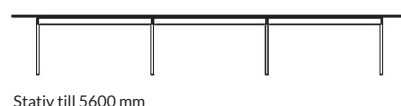

*Höjd inklusive bordsskiva.

MÖTESBORD Rektangulärt

Utförande	Höjd*	Storlek skiva	Artikelnummer	Pris	
Ekfanér + stativ i vit metall	900 mm	1500x1000x22 mm	182111-1	24 629	
	900 mm	2100x1000x22 mm	182112-1	28 281	
	900 mm	2800x1000x22 mm	182113-1	33 231	
	900 mm	1500x1200x22 mm	182211-1	25 927	
	900 mm	2100x1200x22 mm	182212-1	30 045	
	900 mm	2800x1200x22 mm	182213-1	35 849	
	900 mm	3500x1200x22 mm	182214-1	55 328	
	900 mm	2100x1400x22 mm	182312-1	43 296	
	900 mm	2800x1400x22 mm	182313-1	50 369	
	900 mm	3500x1400x22 mm	182314-1	65 725	
	900 mm	4200x1400x22 mm	182315-1	73 029	
	900 mm	4900x1400x22 mm	182316-1	77 528	
	900 mm	5600x1400x22 mm	182317-1	78 727	
	Askfanér+ stativ i vit metall	900 mm	1500x1000x22 mm	182111-2	24 629
900 mm		2100x1000x22 mm	182112-2	28 281	
900 mm		2800x1000x22 mm	182113-2	33 231	
900 mm		1500x1200x22 mm	182211-2	25 927	
900 mm		2100x1200x22 mm	182212-2	30 045	
900 mm		2800x1200x22 mm	182213-2	35 849	
900 mm		3500x1200x22 mm	182214-2	55 328	
900 mm		2100x1400x22 mm	182312-2	43 296	
900 mm		2800x1400x22 mm	182313-2	50 369	
900 mm		3500x1400x22 mm	182314-2	65 725	
900 mm		4200x1400x22 mm	182315-2	73 029	
900 mm		4900x1400x22 mm	182316-2	77 528	
900 mm		5600x1400x22 mm	182317-2	78 727	

*Höjd inklusive bordsskiva.