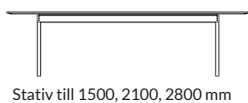

*Höjd inklusive bordsskiva.

MÖTESBORD Rektangulärt

Utförande	Höjd*	Storlek skiva	Artikelnummer	Pris	
Ekfanér + stativ i vit metall	1050 mm	1500x1000x22 mm	183111-1	25 707	
	1050 mm	2100x1000x22 mm	183112-1	29 425	
	1050 mm	2800x1000x22 mm	183113-1	34 309	
	1050 mm	1500x1200x22 mm	183211-1	27 016	
	1050 mm	2100x1200x22 mm	183212-1	31 108	
	1050 mm	2800x1200x22 mm	183213-1	36 949	
	1050 mm	3500x1200x22 mm	183214-1	56 397	
	1050 mm	2100x1400x22 mm	183312-1	44 363	
	1050 mm	2800x1400x22 mm	183313-1	51 458	
	1050 mm	3500x1400x22 mm	183314-1	66 792	
	1050 mm	4200x1400x22 mm	183315-1	74 195	
	1050 mm	4900x1400x22 mm	183316-1	78 595	
	1050 mm	5600x1400x22 mm	183317-1	79 805	
	Askfanér+ stativ i vit metall	1050 mm	1500x1000x22 mm	183111-2	25 707
1050 mm		2100x1000x22 mm	183112-2	29 425	
1050 mm		2800x1000x22 mm	183113-2	34 309	
1050 mm		1500x1200x22 mm	183211-2	27 016	
1050 mm		2100x1200x22 mm	183212-2	31 108	
1050 mm		2800x1200x22 mm	183213-2	36 949	
1050 mm		3500x1200x22 mm	183214-2	56 397	
1050 mm		2100x1400x22 mm	183312-2	44 363	
1050 mm		2800x1400x22 mm	183313-2	51 458	
1050 mm		3500x1400x22 mm	183314-2	66 792	
1050 mm		4200x1400x22 mm	183315-2	74 195	
1050 mm		4900x1400x22 mm	183316-2	78 595	
1050 mm		5600x1400x22 mm	183317-2	79 805	

*Höjd inklusive bordsskiva.