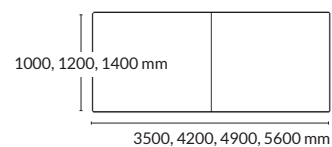

*Höjd inklusive bordsskiva.

MÖTESBORD Rektangulärt

Utförande	Höjd*	Storlek skiva	Artikelnummer	Pris	
Mauve linoleum + stativ i svart metall	900 mm	1500x1000x23 mm	182111-3	24 629	
	900 mm	2100x1000x23 mm	182112-3	28 281	
	900 mm	2800x1000x23 mm	182113-3	33 231	
	900 mm	1500x1200x23 mm	182211-3	25 927	
	900 mm	2100x1200x23 mm	182212-3	30 045	
	900 mm	2800x1200x23 mm	182213-3	35 849	
	900 mm	3500x1200x23 mm	182214-3	55 328	
	900 mm	2100x1400x23 mm	182312-3	43 296	
	900 mm	2800x1400x23 mm	182313-3	50 369	
	900 mm	3500x1400x23 mm	182314-3	65 725	
	900 mm	4200x1400x23 mm	182315-3	73 029	
	900 mm	4900x1400x23 mm	182316-3	77 528	
	900 mm	5600x1400x23 mm	182317-3	78 727	
	Svart linoleum + stativ i svart metall	900 mm	1500x1000x23 mm	182111-4	24 629
900 mm		2100x1000x23 mm	182112-4	28 281	
900 mm		2800x1000x23 mm	182113-4	33 231	
900 mm		1500x1200x23 mm	182211-4	25 927	
900 mm		2100x1200x23 mm	182212-4	30 045	
900 mm		2800x1200x23 mm	182213-4	35 849	
900 mm		3500x1200x23 mm	182214-4	55 328	
900 mm		2100x1400x23 mm	182312-4	43 296	
900 mm		2800x1400x23 mm	182313-4	50 369	
900 mm		3500x1400x23 mm	182314-4	65 725	
900 mm		4200x1400x23 mm	182315-4	73 029	
900 mm		4900x1400x23 mm	182316-4	77 528	
900 mm		5600x1400x23 mm	182317-4	78 727