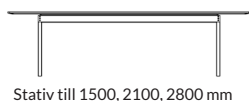

*Höjd inklusive bordsskiva.

MÖTESBORD Rektangulärt

Utförande	Höjd*	Storlek skiva	Artikelnummer	Pris	
Ekfanér + stativ i vit metall	900 mm	1500x1000x22 mm	182111-1	24 629	
	900 mm	2100x1000x22 mm	182112-1	28 281	
	900 mm	2800x1000x22 mm	182113-1	33 231	
	900 mm	1500x1200x22 mm	182211-1	25 927	
	900 mm	2100x1200x22 mm	182212-1	30 045	
	900 mm	2800x1200x22 mm	182213-1	35 849	
	900 mm	3500x1200x22 mm	182214-1	55 328	
	900 mm	2100x1400x22 mm	182312-1	43 296	
	900 mm	2800x1400x22 mm	182313-1	50 369	
	900 mm	3500x1400x22 mm	182314-1	65 725	
	900 mm	4200x1400x22 mm	182315-1	73 029	
	900 mm	4900x1400x22 mm	182316-1	77 528	
	900 mm	5600x1400x22 mm	182317-1	78 727	
	Askfanér+ stativ i vit metall	900 mm	1500x1000x22 mm	182111-2	24 629
900 mm		2100x1000x22 mm	182112-2	28 281	
900 mm		2800x1000x22 mm	182113-2	33 231	
900 mm		1500x1200x22 mm	182211-2	25 927	
900 mm		2100x1200x22 mm	182212-2	30 045	
900 mm		2800x1200x22 mm	182213-2	35 849	
900 mm		3500x1200x22 mm	182214-2	55 328	
900 mm		2100x1400x22 mm	182312-2	43 296	
900 mm		2800x1400x22 mm	182313-2	50 369	
900 mm		3500x1400x22 mm	182314-2	65 725	
900 mm		4200x1400x22 mm	182315-2	73 029	
900 mm		4900x1400x22 mm	182316-2	77 528	
900 mm		5600x1400x22 mm	182317-2	78 727	

*Höjd inklusive bordsskiva.