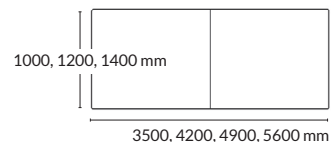

*Höjd inklusive bordsskiva.

MÖTESBORD Rektangulärt

Utförande	Höjd*	Storlek skiva	Artikelnummer	Pris	
Ekfanér + stativ i vit metall	900 mm	1500x1000x22 mm	182111-1	24 629	
	900 mm	2100x1000x22 mm	182112-1	28 281	
	900 mm	2800x1000x22 mm	182113-1	33 231	
	900 mm	1500x1200x22 mm	182211-1	25 927	
	900 mm	2100x1200x22 mm	182212-1	30 045	
	900 mm	2800x1200x22 mm	182213-1	35 849	
	900 mm	3500x1200x22 mm	182214-1	55 328	
	900 mm	2100x1400x22 mm	182312-1	43 296	
	900 mm	2800x1400x22 mm	182313-1	50 369	
	900 mm	3500x1400x22 mm	182314-1	65 725	
	900 mm	4200x1400x22 mm	182315-1	73 029	
	900 mm	4900x1400x22 mm	182316-1	77 528	
	900 mm	5600x1400x22 mm	182317-1	78 727	
	Askfanér+ stativ i vit metall	900 mm	1500x1000x22 mm	182111-2	24 629
900 mm		2100x1000x22 mm	182112-2	28 281	
900 mm		2800x1000x22 mm	182113-2	33 231	
900 mm		1500x1200x22 mm	182211-2	25 927	
900 mm		2100x1200x22 mm	182212-2	30 045	
900 mm		2800x1200x22 mm	182213-2	35 849	
900 mm		3500x1200x22 mm	182214-2	55 328	
900 mm		2100x1400x22 mm	182312-2	43 296	
900 mm		2800x1400x22 mm	182313-2	50 369	
900 mm		3500x1400x22 mm	182314-2	65 725	
900 mm		4200x1400x22 mm	182315-2	73 029	
900 mm		4900x1400x22 mm	182316-2	77 528	
900 mm		5600x1400x22 mm	182317-2	78 727	

*Höjd inklusive bordsskiva.