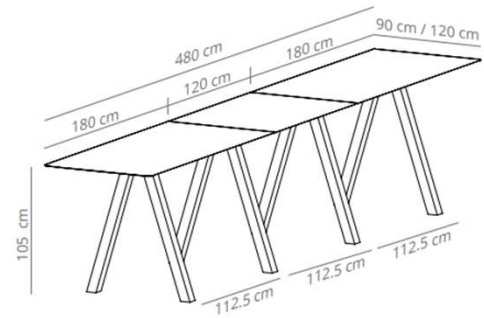

DOUBLE TABLE, 360CM, H105CM

FINISHES		CODE		CODE			
LEGS	TOP	WIDTH 120		WIDTH 90			
stained (oak): matt oak, cognac, ash or wenge	stained	TRMDROAB	59.125,20 SEK	VCBTRMDB	TRMDROB	49.833,60 SEK	
						60.784,00 SEK	50.924,00 SEK
lacquered microtexturized (beech):							

TRIPLE TABLE, 480CM, H105 CM

FINISHES		CODE		CODE			
LEGS	TOP	WIDTH 120		WIDTH 90			
stained (oak): matt oak, cognac, ash or wenge	stained	TRMTROAB	80.063,20 SEK		TRMTROB	67.720,80 SEK	
						82.255,60 SEK	69.263,60 SEK
lacquered