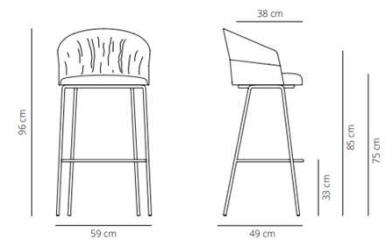

Soft upholstery

▲ 9.2 kg
📦 (x1) 106x62x51 cm (0.33 m³)

CODE	FINISHES		PUBLIC PRICE	
	STRUCTURE	UPHOLSTERY		
FIXED COUNTER STOOL (4 METAL LEGS), SOFT	COT4MECOS-1	G1 (T/C)	659 €	7.644,40 SEK
	COT4MECOS-2	G2	704 €	8.166,40 SEK
	COT4MECOS-3	G3	784 €	9.094,40 SEK
	COT4MECOS-4	G4	862 €	9.999,20 SEK
	COT4MECOS-5	G5	945 €	10.962,00 SEK
				- SEK
CODE	FINISHES		PUBLIC PRICE	
	STRUCTURE	UPHOLSTERY		
FIXED BAR STOOL (4 METAL LEGS), SOFT	COT4MEBARS-1	G1 (T/C)	659 €	7.644,40 SEK
	COT4MEBARS-2	G2	704 €	8.166,40 SEK
	COT4MEBARS-3	G3	784 €	9.094,40 SEK
	COT4MEBARS-4	G4	862 €	9.999,20 SEK
	COT4MEBARS-5	G5	945 €	10.962,00 SEK
				- SEK