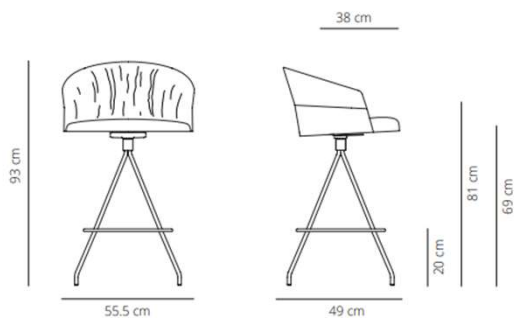

Soft upholstery

9.8 kg
(x1) 100x62x57 cm (0.35 m³)