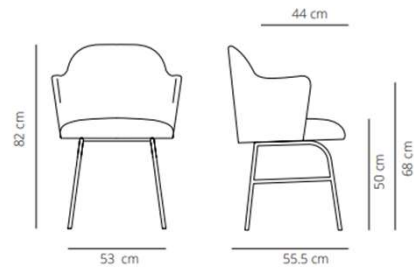

ALETA COLLECTION: designed by Jaime Hayon

FOUR METAL LEGS BASE

Chair

📦 12.8 kg

📦 (x1) 59x53x89 cm (0.28 m³)

Chair with armrest

📦 13.9 kg

📦 (x1) 59x53x89 cm (0.28 m³)