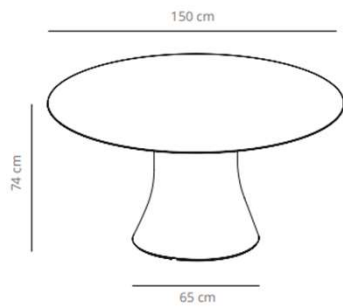

Table 70x70

59.8 kg
 (x1) 59x55x89 cm (0.29 m³)
 (x1) 76x76x7 cm (0.04 m³)

Mesa 80x80

62.8 kg
 (x1) 59x55x89 cm (0.29 m³)
 (x1) 96x96x7 cm (0.06 m³)

Table 90x90

70.3 kg
 (x1) 59x55x89 cm (0.29 m³)
 (x1) 96x96x7 cm (0.06 m³)

Table 240x120

▲ 206 kg
 📦 (x2) 59x55x89 cm (0.29 m³)
 (x1) 267x149x27 cm (1.07 m³)

Table 300x150

▲ 245.8 kg
 📦 (x2) 59x55x89 cm (0.29 m³)
 (x1) 330x180x27 cm (1.6 m³)

Table 500x150

▲ 397 kg
 📦 (x3) 59x55x89 cm (0.29 m³)
 (x2) 281x176x10 cm (0.49 m³)

Table diameter 100

Table diameter 120

Table diameter 150

CODE		FINISHES			
		BASE	TOP		
VCBCAD100	CAD100		stained	matt oak , ash (black)	9.233,60 SEK
VCBCAD100L	CAD100CN		compact laminate (black edge)	black or white	7.737,20 SEK
	CAD100CB		compact laminate (white edge)	white	9.233,60 SEK
					0,00 SEK
CODE		FINISHES			
		BASE	TOP		
VCBCAD120	CAD120		stained	matt oak , ash (black)	12.284,40 SEK
VCBCAD120L	CAD120CN		compact laminate (black edge)	black or white	10.277,60 SEK
	CAD120CB		compact laminate (white edge)	white	12.052,40 SEK
CODE		FINISHES			
		BASE	TOP		
VCBCAD150	CAD150		stained	matt oak , ash (black)	17.713,20 SEK
VCBCAD150L	CAD150CN		compact laminate (black edge)	black or white	16.228,40 SEK
	CAD150CB		compact laminate (white edge)	white	18.455,60 SEK

Table diameter 180

153 kg
 (x1) 82x82x77 cm (0.5 m³)
 (x1)

Table diameter 200

(x1) 82x82x77 cm (0.5 m³)
 (x1)

CODE		FINISHES			
		BASE	TOP		
VCBCAD180	CAD180		stained	matt oak , ash (black)	23.362,40 SEK
VCBCAD180L	CAD180CN		compact laminate (black edge)	black or white	23.060,80 SEK
	CAD180CB		compact laminate (white edge)	white	34.974,00 SEK
CODE		FINISHES			
		BASE	TOP		
VCBCAD200	CAD200		stained	matt oak , ash (black)	29.313,20 SEK
		#jREF!			22.921,60 SEK