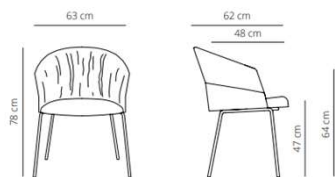

Soft upholstery

▲ 11.1 kg
📦 (x1) 66x64x86 cm (0.35 m³)