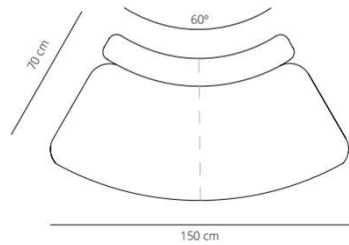

SEASON SOFA: designed by Piero Lissoni

viccarbe

Module A
straight

49.6 kg

Module B
closed

50.2 kg

Module C
open

CODE		UPHOLSTERY PROTECTION	UPHOLSTERY	
VCBSESAS	SESA-1	light or dark grey technical fabric	G1 (COM/COL)	16.379,20 SEK
	SESA-2		G2	19.360,40 SEK
	SESA-3		G3	22.805,60 SEK
	SESA-4		G4	27.039,60 SEK
	SESA-5		G5	31.842,00 SEK