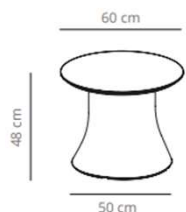

Table diameter 180

153 kg
 (x1) 82x82x77 cm (0.5 m³)
 (x1)

Table diameter 200

(x1) 82x82x77 cm (0.5 m³)
 (x1)

CODE		FINISHES			
		BASE	TOP		
VCBCAD180	CAD180		stained	matt oak , ash (black)	23.362,40 SEK
VCBCAD180L	CAD180CN		compact laminate (black edge)	black or white	23.060,80 SEK
	CAD180CB		compact laminate (white edge)	white	34.974,00 SEK
CODE		FINISHES			
		BASE	TOP		
VCBCAD200	CAD200		stained	matt oak , ash (black)	29.313,20 SEK
		#jREF!			22.921,60 SEK

Table diameter 60

Table diameter 70

Table diameter 80

CODE		FINISHES			
		BASE	TOP		
VCBCAD60B	CAD60B		stained	matt oak , ash (black)	6.252,40 SEK
VCBCAD60BL	CAD60BCN		compact laminate (black edge)	black or white	5.510,00 SEK
	CAD60BCB		compact laminate (white edge)	white	6.403,20 SEK
CODE		FINISHES			0,00 SEK
		BASE	TOP		
VCBCAD70BM	CAD70B		stained	matt oak , ash (black)	6.704,80 SEK
VCBCAD70BL	CAD70BCN		compact laminate (black edge)	black or white	5.800,00 SEK
	CAD70BCB		compact laminate (white edge)	white	6.994,80 SEK
CODE		FINISHES			
		BASE	TOP		
VCBCAD80B	CAD80B		stained	matt oak , ash (black)	7.076,00 SEK
VCBCAD80BL	CAD80BCN		compact laminate (black edge)	black or white	6.101,60 SEK
	CAD80BCB		compact laminate (white edge)	white	7.586,40 SEK

Table diameter 100

Table diameter 120

 (x1) 59x55x58 cm (0.2 m³)
 (x1) 136x136x7 cm (0.13 m³)

CODE		FINISHES			
		BASE	TOP		
VCBCAD100B	CAD100B		stained	matt oak , ash (black)	9.454,00 SEK
VCBCAD100BL	CAD100BCN		compact laminate (black edge)	black or white	7.447,20 SEK
	CAD100BCB		compact laminate (white edge)	white	10.045,60 SEK
CODE		FINISHES			
		BASE	TOP		
VCBCAD120B	CAD120B		stained	matt oak , ash (black)	12.052,40 SEK
VCBCAD120BL	CAD120BCN		compact laminate (black edge)	black or white	10.556,00 SEK
	CAD120BCB		compact laminate (white edge)	white	14.140,40 SEK