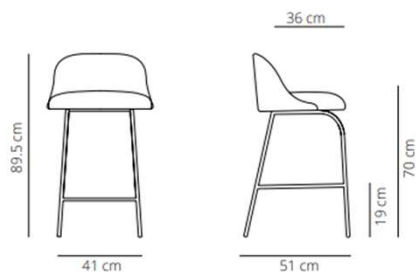

FIXED COUNTER STOOL BASE

Low backrest

12.4 kg
(x1) 57.5x53.5x110cm (0.33 m³)