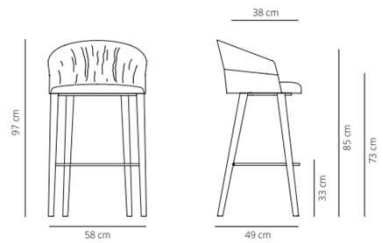

Soft upholstery

▲ 10.1 kg
📦 (x1) 106x62x57 cm (0.37 m³)

CODE		FINISHES		PUBLIC PRICE	- SEK
		STRUCTURE	UPHOLSTERY		
4 SOLID OAK LEGS COUNTER STOOL, SOFT	COT4MACOS-1	matt oak, cognac, ash and wenge	G1 (T/C)	957 €	11.101,20 SEK
	COT4MACOS-2		G2	991 €	11.495,60 SEK
	COT4MACOS-3		G3	1.069 €	12.400,40 SEK
	COT4MACOS-4		G4	1.150 €	13.340,00 SEK
	COT4MACOS-5		G5	1.223 €	14.186,80 SEK
					- SEK
CODE		FINISHES		PUBLIC PRICE	- SEK
		STRUCTURE	UPHOLSTERY		
4 SOLID OAK LEGS BAR STOOL, SOFT	COT4MABARS-1	matt oak, cognac, ash and wenge	G1 (T/C)	957 €	11.101,20 SEK
	COT4MABARS-2		G2	991 €	11.495,60 SEK
	COT4MABARS-3		G3	1.069 €	12.400,40 SEK
	COT4MABARS-4		G4	1.150 €	13.340,00 SEK
	COT4MABARS-5		G5	1.223 €	14.186,80 SEK