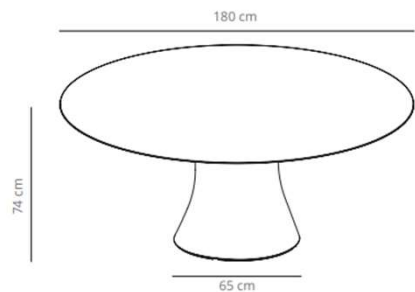

Table 70x70

59.8 kg
 (x1) 59x55x89 cm (0.29 m³)
 (x1) 76x76x7 cm (0.04 m³)

Mesa 80x80

62.8 kg
 (x1) 59x55x89 cm (0.29 m³)
 (x1) 96x96x7 cm (0.06 m³)

Table 90x90

70.3 kg
 (x1) 59x55x89 cm (0.29 m³)
 (x1) 96x96x7 cm (0.06 m³)

Table 240x120

▲ 206 kg
 📦 (x2) 59x55x89 cm (0.29 m³)
 (x1) 267x149x27 cm (1.07 m³)

Table 300x150

▲ 245.8 kg
 📦 (x2) 59x55x89 cm (0.29 m³)
 (x1) 330x180x27 cm (1.6 m³)

Table 500x150

▲ 397 kg
 📦 (x3) 59x55x89 cm (0.29 m³)
 (x2) 281x176x10 cm (0.49 m³)

Table diameter 100

Table diameter 120

Table diameter 150

CODE		FINISHES			
		BASE	TOP		
VCBCAD100	CAD100		stained	matt oak , ash (black)	9.233,60 SEK
VCBCAD100L	CAD100CN		compact laminate (black edge)	black or white	7.737,20 SEK
	CAD100CB		compact laminate (white edge)	white	9.233,60 SEK
					0,00 SEK
CODE		FINISHES			
		BASE	TOP		
VCBCAD120	CAD120		stained	matt oak , ash (black)	12.284,40 SEK
VCBCAD120L	CAD120CN		compact laminate (black edge)	black or white	10.277,60 SEK
	CAD120CB		compact laminate (white edge)	white	12.052,40 SEK
CODE		FINISHES			
		BASE	TOP		
VCBCAD150	CAD150		stained	matt oak , ash (black)	17.713,20 SEK
VCBCAD150L	CAD150CN		compact laminate (black edge)	black or white	16.228,40 SEK
	CAD150CB		compact laminate (white edge)	white	18.455,60 SEK

Table diameter 180

153 kg
 (x1) 82x82x77 cm (0.5 m³)
 (x1)

Table diameter 200

(x1) 82x82x77 cm (0.5 m³)
 (x1)

CODE		FINISHES			
		BASE	TOP		
VCBCAD180	CAD180		stained	matt oak , ash (black)	23.362,40 SEK
VCBCAD180L	CAD180CN		compact laminate (black edge)	black or white	23.060,80 SEK
	CAD180CB		compact laminate (white edge)	white	34.974,00 SEK
CODE		FINISHES			
		BASE	TOP		
VCBCAD200	CAD200		stained	matt oak , ash (black)	29.313,20 SEK
		#jREF!			22.921,60 SEK