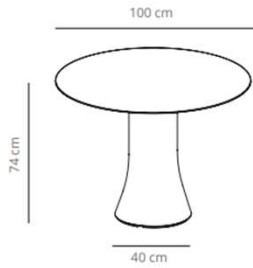

Table diameter 100

▲ 67.4 kg
 📦 (x1) 59x55x89 cm (0.29 m³)
 📦 (x1) 116x116x7 cm (0.09 m³)

Table diameter 120

▲ 96.6 kg
 📦 (x1) 59x55x89cm (0.29 m³)
 📦 (x1) 136x136x7 cm (0.13 m³)

Table diameter 150

▲ 109 kg
 📦 (x1) 59x55x89cm (0.29 m³)
 📦 (x1) 178x166x7 cm (0.21 m³)

Table 240x120

▲ 206 kg
 📦 (x2) 59x55x89 cm (0.29 m³)
 (x1) 267x149x27 cm (1.07 m³)

Table 300x150

▲ 245.8 kg
 📦 (x2) 59x55x89 cm (0.29 m³)
 (x1) 330x180x27 cm (1.6 m³)

Table 500x150

▲ 397 kg
 📦 (x3) 59x55x89 cm (0.29 m³)
 (x2) 281x176x10 cm (0.49 m³)

Table diameter 100

Table diameter 120

Table diameter 150

CODE		FINISHES			
		BASE	TOP		
VCBCAD100	CAD100		stained	matt oak , ash (black)	9.233,60 SEK
VCBCAD100L	CAD100CN		compact laminate (black edge)	black or white	7.737,20 SEK
	CAD100CB		compact laminate (white edge)	white	9.233,60 SEK
					0,00 SEK
CODE		FINISHES			
		BASE	TOP		
VCBCAD120	CAD120		stained	matt oak , ash (black)	12.284,40 SEK
VCBCAD120L	CAD120CN		compact laminate (black edge)	black or white	10.277,60 SEK
	CAD120CB		compact laminate (white edge)	white	12.052,40 SEK
CODE		FINISHES			
		BASE	TOP		
VCBCAD150	CAD150		stained	matt oak , ash (black)	17.713,20 SEK
VCBCAD150L	CAD150CN		compact laminate (black edge)	black or white	16.228,40 SEK
	CAD150CB		compact laminate (white edge)	white	18.455,60 SEK

Table diameter 180

153 kg
 (x1) 82x82x77 cm (0.5 m³)
 (x1)

Table diameter 200

(x1) 82x82x77 cm (0.5 m³)
 (x1)

CODE		FINISHES			
		BASE	TOP		
VCBCAD180	CAD180		stained	matt oak , ash (black)	23.362,40 SEK
VCBCAD180L	CAD180CN		compact laminate (black edge)	black or white	23.060,80 SEK
	CAD180CB		compact laminate (white edge)	white	34.974,00 SEK
CODE		FINISHES			
		BASE	TOP		
VCBCAD200	CAD200		stained	matt oak , ash (black)	29.313,20 SEK
		#jREF!			22.921,60 SEK