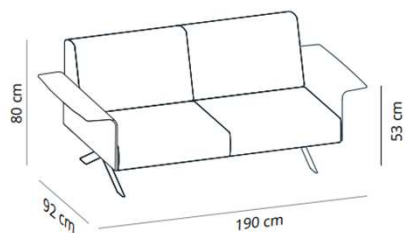

Composition 2

CODE		FINISHES		
	COMPOSITION SOFA 2	smooth upholstery	G1 (T/C)	35.646,80 SEK
			G2	37.577,04 SEK
			G3	40.623,20 SEK
			G4	44.017,36 SEK
			G5	47.228,24 SEK
		soft upholstery	G1 (T/C)	39.173,20 SEK
			G2	41.080,24 SEK
			G3	45.008,00 SEK
			G4	48.518,16 SEK
			G5	52.216,24 SEK