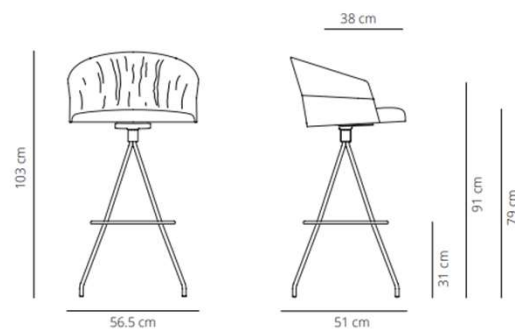

Soft upholstery

10.2 kg
(x1) 106x62x57 cm (0.37 m³)

CODE		FINISHES		PUBLIC PRICE	- SEK
		STRUCTURE	UPHOLSTERY		
SWIVEL COUNTER STOOL , SOFT	COTGCOS-1	black or white	G1 (T/C)	813 €	9.430,80 SEK
	COTGCOS-2		G2	860 €	9.976,00 SEK
	COTGCOS-3		G3	939 €	10.892,40 SEK
	COTGCOS-4		G4	1.012 €	11.739,20 SEK
	COTGCOS-5		G5	1.091 €	12.655,60 SEK
					- SEK
CODE		FINISHES		PUBLIC PRICE	- SEK
		STRUCTURE	UPHOLSTERY		
SWIVEL BAR STOOL , SOFT	COTGBARS-1	black or white	G1 (T/C)	813 €	9.430,80 SEK
	COTGBARS-2		G2	860 €	9.976,00 SEK
	COTGBARS-3		G3	939 €	10.892,40 SEK
	COTGBARS-4		G4	1.012 €	11.739,20 SEK
	COTGBARS-5		G5	1.091 €	12.655,60 SEK