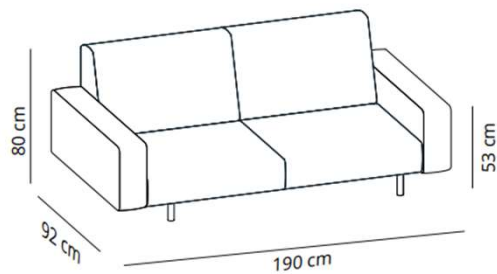

Composition 3

CODE		FINISHES		
VCBSISMPCOMP 2	COMPOSITION SOFA 3	smooth upholstery	G1 (T/C)	36.099,20 SEK
			G2	37.723,20 SEK
			G3	40.182,40 SEK
			G4	42.989,60 SEK
			G5	45.588,00 SEK
		soft upholstery	G1 (T/C)	39.625,60 SEK
			G2	41.226,40 SEK
			G3	44.567,20 SEK
			G4	47.490,40 SEK
			G5	50.576,00 SEK