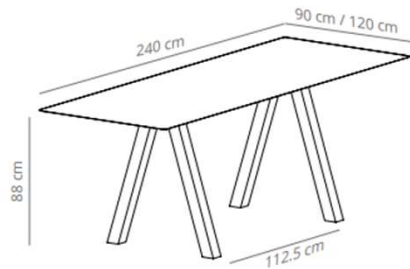

Table 240 cm

SIMPLE TABLE, 240, H88cm							
FINISHES		CODE		CODE			
LEGS	TOP		WIDTH 120	WIDTH 90			
stained (oak): matt oak, cognac, ash or wenge	stained	matt oak	TRMSROAH	37.920,40 SEK	VCBTRMS H	0,00 SEK	
		Ash (black)				39.451,60 SEK	27.190,40 SEK
						28.431,60 SEK