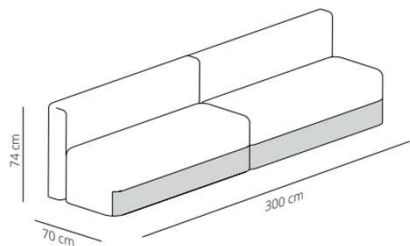

Composition 1

Composition 2