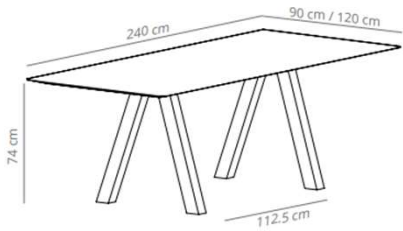

TRESTLE TABLE: designed by John Pawson

Table 200 cm

Table 240 cm

SIMPLE TABLE 200, H74cm						
FINISHES		CODE		CODE		SEK
LEGS	TOP		WIDTH 120	WIDTH 90		
stained (oak): matt oak, cognac, ash or wenge	stained	matt oak	TRMSCROA	31.192,40 SEK	VCBTRMS C	24.255,60 SEK
		Ash (black)				32.665,60 SEK
SIMPLE TABLE, 240cm, h74cm						
FINISHES		CODE		CODE		
LEGS	TOP		WIDTH 120	WIDTH 90		
stained (oak): matt oak, cognac, ash or wenge	stained	matt oak	TRMSROA	36.226,80 SEK	VCBTRMS	25.508,40 SEK
		Ash (black)				37.850,80 SEK
lacquered						