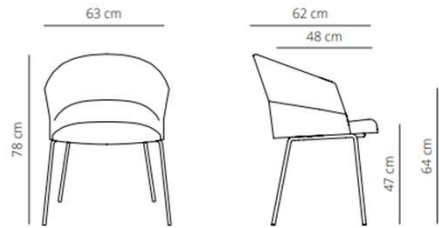

Smooth upholstery

11.1 kg
(x1) 66x64x86 cm (0.35 m³)