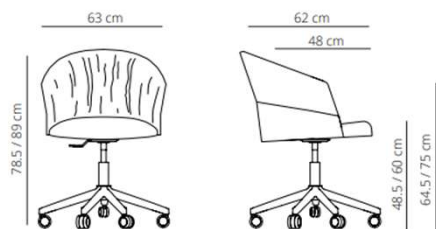

SWIVEL COUNTER STOOL BASE

Low backrest

▲ 13.1 kg
 📦 (x1) 58x54x106cm (0.33 m³)

High backrest

▲ 13.4 kg
 📦 (x1) 58x54x110cm (0.34 m³)

High backrest stool with armrest

▲ 14.1 kg
 📦 (x1) 57.5x53.5x110cm (0.33 m³)

Soft upholstery

Soft upholstery

15.2 kg
 (x1) 66x64x86 cm (0.36 m³)

Soft upholstery

15.7 kg
 (x1) 66x64x86 cm (0.36 m³)

CODE		FINISHES		PUBLIC PRICE	
		STRUCTURE	UPHOLSTERY		
COPA PYRAMID SWIVEL BASE, SOFT	COPI5-1	black or white	G1 (T/C)	782 €	- SEK
	COPI5-2		G2	822 €	9.071,20 SEK
	COPI5-3		G3	908 €	9.535,20 SEK
	COPI5-4		G4	993 €	10.532,80 SEK
	COPI5-5		G5	1.081 €	11.518,80 SEK
					12.539,60 SEK
					- SEK
CODE		FINISHES		PUBLIC PRICE	
		STRUCTURE	UPHOLSTERY		
COPA PYRAMID SWIVEL BASE WITHH CASTERS, SOFT	COPIRUS-1	black or white	G1 (T/C)	800 €	- SEK
	COPIRUS-2		G2	845 €	9.280,00 SEK
	COPIRUS-3		G3	924 €	9.802,00 SEK
	COPIRUS-4		G4	1.009 €	10.718,40 SEK
	COPIRUS-5		G5	1.104 €	11.704,40 SEK
					12.806,40 SEK
					- SEK
CODE		FINISHES		PUBLIC PRICE	
		STRUCTURE	UPHOLSTERY		
COPA 5 CASTERS BASE WITH ADJUSTABLE HEIGHT, SOFT	COBRS-1	black or white	G1 (T/C)	800 €	- SEK
	COBRS-2		G2	845 €	9.280,00 SEK
	COBRS-3		G3	924 €	9.802,00 SEK
	COBRS-4		G4	1.009 €	10.718,40 SEK
	COBRS-5		G5	1.104 €	11.704,40 SEK
					12.806,40 SEK