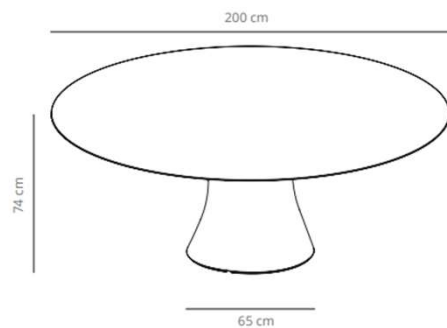

Table 70x70

59.8 kg
 (x1) 59x55x89 cm (0.29 m³)
 (x1) 76x76x7 cm (0.04 m³)

Mesa 80x80

62.8 kg
 (x1) 59x55x89 cm (0.29 m³)
 (x1) 96x96x7 cm (0.06 m³)

Table 90x90

70.3 kg
 (x1) 59x55x89 cm (0.29 m³)
 (x1) 96x96x7 cm (0.06 m³)

Table 240x120

▲ 206 kg
 📦 (x2) 59x55x89 cm (0.29 m³)
 (x1) 267x149x27 cm (1.07 m³)

Table 300x150

▲ 245.8 kg
 📦 (x2) 59x55x89 cm (0.29 m³)
 (x1) 330x180x27 cm (1.6 m³)

Table 500x150

▲ 397 kg
 📦 (x3) 59x55x89 cm (0.29 m³)
 (x2) 281x176x10 cm (0.49 m³)

Table diameter 100

Table diameter 120

Table diameter 150

CODE		FINISHES			
		BASE	TOP		
VCBCAD100	CAD100		stained	matt oak , ash (black)	9.233,60 SEK
VCBCAD100L	CAD100CN		compact laminate (black edge)	black or white	7.737,20 SEK
	CAD100CB		compact laminate (white edge)	white	9.233,60 SEK
					0,00 SEK
CODE		FINISHES			
		BASE	TOP		
VCBCAD120	CAD120		stained	matt oak , ash (black)	12.284,40 SEK
VCBCAD120L	CAD120CN		compact laminate (black edge)	black or white	10.277,60 SEK
	CAD120CB		compact laminate (white edge)	white	12.052,40 SEK
CODE		FINISHES			
		BASE	TOP		
VCBCAD150	CAD150		stained	matt oak , ash (black)	17.713,20 SEK
VCBCAD150L	CAD150CN		compact laminate (black edge)	black or white	16.228,40 SEK
	CAD150CB		compact laminate (white edge)	white	18.455,60 SEK

Table diameter 180

153 kg
 (x1) 82x82x77 cm (0.5 m³)
 (x1)

Table diameter 200

(x1) 82x82x77 cm (0.5 m³)
 (x1)

CODE		FINISHES			
		BASE	TOP		
VCBCAD180	CAD180		stained	matt oak , ash (black)	23.362,40 SEK
VCBCAD180L	CAD180CN		compact laminate (black edge)	black or white	23.060,80 SEK
	CAD180CB		compact laminate (white edge)	white	34.974,00 SEK
CODE		FINISHES			
		BASE	TOP		
VCBCAD200	CAD200		stained	matt oak , ash (black)	29.313,20 SEK
		#jREF!			22.921,60 SEK