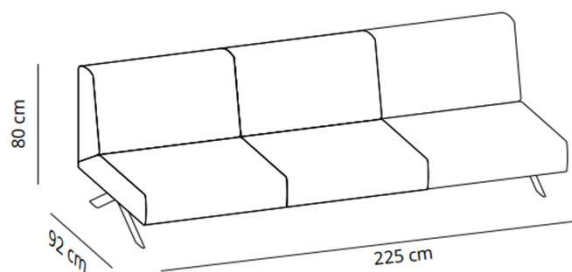

Composition 5

CODE		FINISHES		
VCBSISMPCOMP 5	COMPOSITION SOFÁ 6	smooth upholstery	G1 (T/C)	41.551,20 SEK
			G2	43.987,20 SEK
			G3	47.676,00 SEK
			G4	51.886,80 SEK
			G5	55.784,40 SEK
		soft upholstery	G1 (T/C)	46.840,80 SEK
			G2	49.242,00 SEK
			G3	54.253,20 SEK
			G4	58.638,00 SEK
			G5	63.266,40 SEK