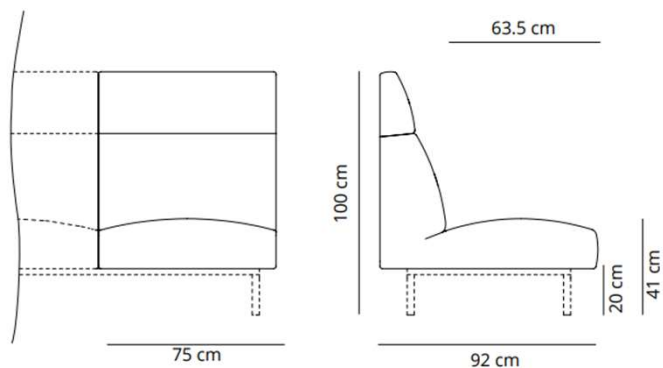

CODE		FINISHES	
-	COMPOSITION 6	G1 (COM/COL)	79.425,20 SEK
		G2	84.030,40 SEK
		G3	93.275,60 SEK
		G4	107.404,40 SEK
		G5	121.359,20 SEK

Sistema Sofa: designed by Lievore Altherr Molina

Backless module

High backrest module