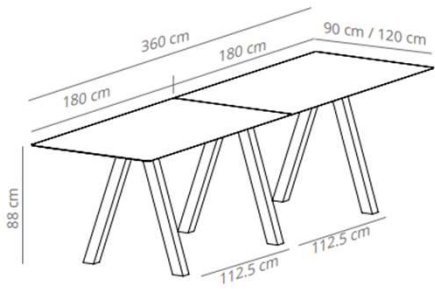

Double table