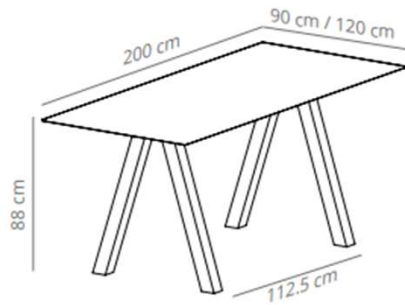

Table 200 cm

SIMPLE TABLE 200, H88cm							
FINISHES		CODE		CODE			
LEGS	TOP		WIDTH 120	WIDTH 90			
stained (oak): matt oak, cognac, ash or wenge	stained	matt oak	TRMSCROAH	32.874,40 SEK	VCBTRMS CH	25.868,00 SEK	
		Ash (black)				34.278,00 SEK	27.190,40 SEK