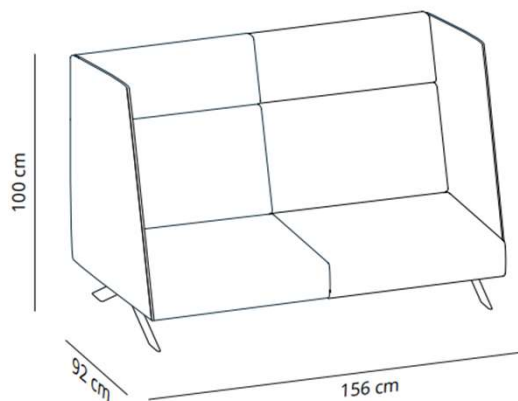

Composition 4

CODE		FINISHES		
VCBSISMPCOMP 4	COMPOSITION SOFÁ 5	smooth upholstery	G1 (T/C)	44.752,80 SEK
			G2	47.792,00 SEK
			G3	52.919,20 SEK
			G4	57.744,80 SEK
			G5	63.266,40 SEK
		soft upholstery	G1 (T/C)	48.557,60 SEK
			G2	52.014,40 SEK
			G3	57.420,00 SEK
			G4	62.848,80 SEK
			G5	68.973,60 SEK