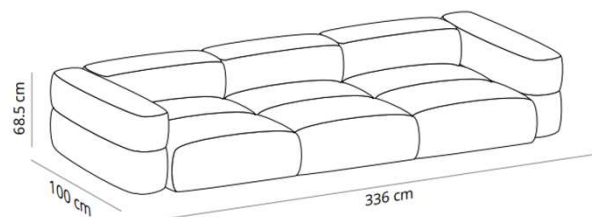

Composition 7