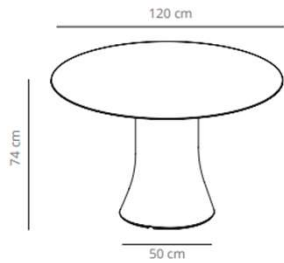

Table 70x70

59.8 kg
 (x1) 59x55x89 cm (0.29 m³)
 (x1) 76x76x7 cm (0.04 m³)

Mesa 80x80

62.8 kg
 (x1) 59x55x89 cm (0.29 m³)
 (x1) 96x96x7 cm (0.06 m³)

Table 90x90

70.3 kg
 (x1) 59x55x89 cm (0.29 m³)
 (x1) 96x96x7 cm (0.06 m³)

Table 240x120

▲ 206 kg
 📦 (x2) 59x55x89 cm (0.29 m³)
 (x1) 267x149x27 cm (1.07 m³)

Table 300x150

▲ 245.8 kg
 📦 (x2) 59x55x89 cm (0.29 m³)
 (x1) 330x180x27 cm (1.6 m³)

Table 500x150

▲ 397 kg
 📦 (x3) 59x55x89 cm (0.29 m³)
 (x2) 281x176x10 cm (0.49 m³)

Table diameter 100

Table diameter 120

Table diameter 150

CODE		FINISHES			
		BASE	TOP		
VCBCAD100	CAD100		stained	matt oak , ash (black)	9.233,60 SEK
VCBCAD100L	CAD100CN		compact laminate (black edge)	black or white	7.737,20 SEK
	CAD100CB		compact laminate (white edge)	white	9.233,60 SEK
					0,00 SEK
CODE		FINISHES			
		BASE	TOP		
VCBCAD120	CAD120		stained	matt oak , ash (black)	12.284,40 SEK
VCBCAD120L	CAD120CN		compact laminate (black edge)	black or white	10.277,60 SEK
	CAD120CB		compact laminate (white edge)	white	12.052,40 SEK
CODE		FINISHES			
		BASE	TOP		
VCBCAD150	CAD150		stained	matt oak , ash (black)	17.713,20 SEK
VCBCAD150L	CAD150CN		compact laminate (black edge)	black or white	16.228,40 SEK
	CAD150CB		compact laminate (white edge)	white	18.455,60 SEK

Table diameter 180

153 kg
 (x1) 82x82x77 cm (0.5 m³)
 (x1)

Table diameter 200

(x1) 82x82x77 cm (0.5 m³)
 (x1)

CODE		FINISHES			
		BASE	TOP		
VCBCAD180	CAD180		stained	matt oak , ash (black)	23.362,40 SEK
VCBCAD180L	CAD180CN		compact laminate (black edge)	black or white	23.060,80 SEK
	CAD180CB		compact laminate (white edge)	white	34.974,00 SEK
CODE		FINISHES			
		BASE	TOP		
VCBCAD200	CAD200		stained	matt oak , ash (black)	29.313,20 SEK
		#jREF!			22.921,60 SEK