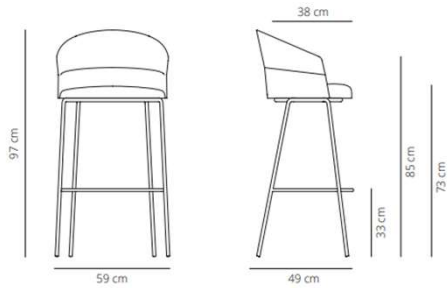

Smooth upholstery

9.2 kg
(x1) 106x62x51 cm (0.33 m³)

CODE		FINISHES		PUBLIC PRICE	- SEK
		STRUCTURE	UPHOLSTERY		
FIXED COUNTER STOOL (4 METAL LEGS), SMOOTH	COT4MECO-1	black or white	G1 (T/C)	593 €	6.878,80 SEK
	COT4MECO-2		G2	630 €	7.308,00 SEK
	COT4MECO-3		G3	699 €	8.108,40 SEK
	COT4MECO-4		G4	769 €	8.920,40 SEK
	COT4MECO-5		G5	845 €	9.802,00 SEK
					- SEK
CODE		FINISHES		PUBLIC PRICE	- SEK
		STRUCTURE	UPHOLSTERY		
FIXED BAR STOOL (4 METAL LEGS), SMOOTH	COT4MEBAR-1	black or white	G1 (T/C)	593 €	6.878,80 SEK
	COT4MEBAR-2		G2	630 €	7.308,00 SEK
	COT4MEBAR-3		G3	699 €	8.108,40 SEK
	COT4MEBAR-4		G4	769 €	8.920,40 SEK
	COT4MEBAR-5		G5	845 €	9.802,00 SEK