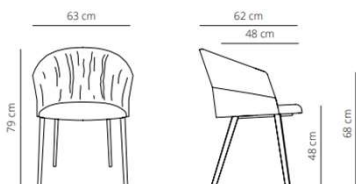

Soft upholstery

▲ 11.2 kg
📦 (x1) 66x64x86 cm (0.36 m³)