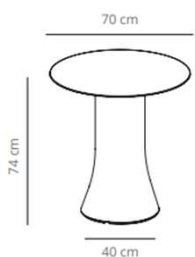

Table 240x120

▲ 206 kg
 📦 (x2) 59x55x89 cm (0.29 m³)
 (x1) 267x149x27 cm (1.07 m³)

Table 300x150

▲ 245.8 kg
 📦 (x2) 59x55x89 cm (0.29 m³)
 (x1) 330x180x27 cm (1.6 m³)

Table 500x150

▲ 397 kg
 📦 (x3) 59x55x89 cm (0.29 m³)
 (x2) 281x176x10 cm (0.49 m³)

Table diameter 80

42.1 kg

(x1) 59x55x105 cm (0.34 m³)
(x1) 96x96x7 cm (0.06 m³)

Table diameter 100

49.2 kg

(x1) 59x55x105 cm (0.34 m³)
(x1) 116x116x7 cm (0.08 m³)

CODE		FINISHES			
		BASE	TOP		
VCBBUD80H87	BUD80H	white, black or taupe	stained	matt oak, ash (black)	0,00 SEK
VCBBUD80H47	BUD80HCN		compact laminate (black edge)	white or black	10.753,20 SEK
	BUD80HCB		compact laminate (white edge)	white	10.753,20 SEK
					0,00 SEK
CODE		FINISHES			
		BASE	TOP		
VCBBUD100H87	BUD100H	white, black or taupe	stained	matt oak, ash (black)	0,00 SEK
VCBBUD100H47	BUD100HCN		compact laminate (black edge)	white or black	10.892,40 SEK
	BUD100HCB		compact laminate (white edge)	white	12.493,20 SEK

CAMBIO TABLE: designed by Victor Carrasco

Table diameter 60

Table diameter 70

Table diameter 80

CODE		FINISHES			
		BASE	TOP		
VCBCAD60	CAD60		stained	matt oak , ash (black)	6.194,40 SEK
VCBCAD60L	CAD60CN		compact laminate (black edge)	black or white	5.591,20 SEK
	CAD60CB		compact laminate (white edge)	white	6.472,80 SEK
CODE		FINISHES			0,00 SEK
		BASE	TOP		
VCBCAD70	CAD70		stained	matt oak , ash (black)	6.844,00 SEK
VCBCAD70L	CAD70CN		compact laminate (black edge)	black or white	6.101,60 SEK
	CAD70CB		compact laminate (white edge)	white	7.296,40 SEK
CODE		FINISHES			
		BASE	TOP		
VCBCAD80	CAD80		stained	matt oak , ash (black)	7.586,40 SEK
VCBCAD80L	CAD80CN		compact laminate (black edge)	black or white	6.554,00 SEK
	CAD80CB		compact laminate (white edge)	white	7.737,20 SEK