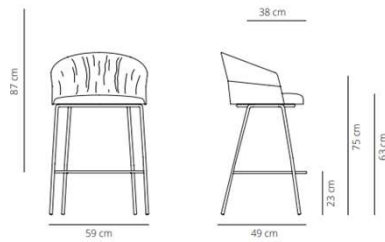

Soft upholstery

▲ 8.8 kg
📦 (x1) 100x62x51 cm (0.32 m³)