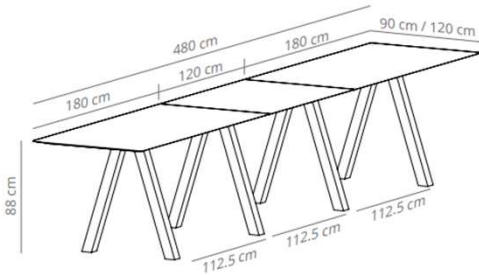

Triple table

DOUBLE TABLE, 360CM, H88CM

FINISHES		CODE		CODE		
LEGS	TOP	WIDTH 120		WIDTH 90		
stained (oak): matt oak, cognac, ash or wenge	stained	TRMDROAH	52.664,00 SEK	VCBTRMD H	TRMDROH	43.407,20 SEK
	Ash (black)		54.357,60 SEK			44.497,60 SEK

TRIPLE TABLE, 480CM, H 88CM

FINISHES		CODE		CODE		
LEGS	TOP	WIDTH 120		WIDTH 90		
stained (oak): matt oak, cognac, ash or wenge	stained	TRMTROAH	71.444,40 SEK	VCBTRMT H	TRMTROH	59.125,20 SEK
	Ash (black)		73.729,60 SEK			60.714,40 SEK