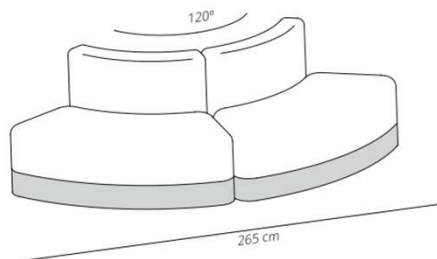

Composition 3