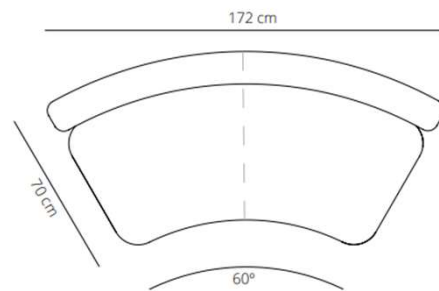

SEASON SOFA: designed by Piero Lissoni

viccarbe

Module A
straight

49.6 kg

Module B
closed

50.2 kg

Module C
open

CODE		UPHOLSTERY PROTECTION	UPHOLSTERY	
VCBSESAS	SESA-1	light or dark grey technical fabric	G1 (COM/COL)	16.379,20 SEK
	SESA-2		G2	19.360,40 SEK
	SESA-3		G3	22.805,60 SEK
	SESA-4		G4	27.039,60 SEK
	SESA-5		G5	31.842,00 SEK