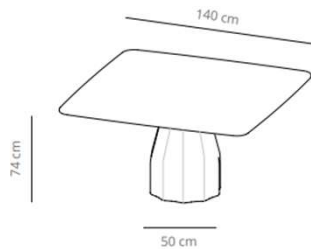

Table 140x140

123.5 kg
(x1) 59x55x89 cm (0.29 m³)
(x1) 147x147x7 cm (0.15 m³)

CODE		FINISHES			
		BASE	TOP		
VCBBUC10075HM	BUC100M	white, black or taupe	melamine	white or black	7.238,40 SEK
VCBBUC10087	BUC100		stained	matt oak, ash (black)	8.827,60 SEK
VCBBUC10047	BUC100CN		compact laminate (black edge)	white or black	11.542,00 SEK
	BUC100CB		compact laminate (white edge)	white	11.542,00 SEK
					- SEK
CODE		=SC$2	FINISHES		
			TOP		
VCBBUC14087	BUC140	white, black or taupe	stained	matt oak, ash (black)	13.456,00 SEK
VCBBUC14047	BUC140CN		compact laminate (black edge)	white or black	17.539,20 SEK
	BUC140CB		compact laminate (white edge)	white	17.539,20 SEK