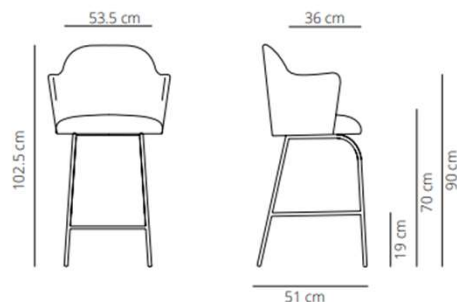

High backrest stool with armrest

13.8 kg
(x1) 57.5x53.5x110cm (0.33 m³)