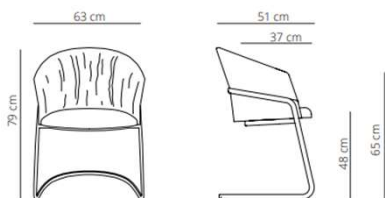

Soft upholstery

▲ 17.7 kg
📦 (x1) 66x64x86 cm (0.36 m³)

CODE		FINISHES		PUBLIC PRICE	
		STRUCTURE	UPHOLSTERY		
COPA 4 METAL LEGS, SOFT	COMES-1	black or white	G1 (T/C)	631 €	7.319,60 SEK
	COMES-2		G2	674 €	7.818,40 SEK
	COMES-3		G3	769 €	8.920,40 SEK
	COMES-4		G4	858 €	9.952,80 SEK
	COMES-5		G5	945 €	10.962,00 SEK
					- SEK
CODE		FINISHES		PUBLIC PRICE	
		STRUCTURE	UPHOLSTERY		
COPA 4 WOODEN LEGS, SOFT	COMAS-1	matt oak, cognac, ash and wenge	G1 (T/C)	819 €	9.500,40 SEK
	COMAS-2		G2	866 €	10.045,60 SEK
	COMAS-3		G3	954 €	11.066,40 SEK
	COMAS-4		G4	1.040 €	12.064,00 SEK
	COMAS-5		G5	1.126 €	13.061,60 SEK
					- SEK
CODE		FINISHES		PUBLIC PRICE	
		STRUCTURE	UPHOLSTERY		
COPA CANTILEVER SOFT	COCLS-1	black or white	G1 (T/C)	819 €	9.500,40 SEK
	COCLS-2		G2	866 €	10.045,60 SEK
	COCLS-3		G3	954 €	11.066,40 SEK
	COCLS-4		G4	1.040 €	12.064,00 SEK
	COCLS-5		G5	1.126 €	13.061,60 SEK
					- SEK