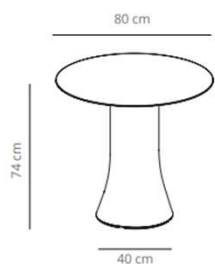

Table 70x70

59.8 kg
 (x1) 59x55x89 cm (0.29 m³)
 (x1) 76x76x7 cm (0.04 m³)

Mesa 80x80

62.8 kg
 (x1) 59x55x89 cm (0.29 m³)
 (x1) 96x96x7 cm (0.06 m³)

Table 90x90

70.3 kg
 (x1) 59x55x89 cm (0.29 m³)
 (x1) 96x96x7 cm (0.06 m³)

Table 240x120

▲ 206 kg
 📦 (x2) 59x55x89 cm (0.29 m³)
 (x1) 267x149x27 cm (1.07 m³)

Table 300x150

▲ 245.8 kg
 📦 (x2) 59x55x89 cm (0.29 m³)
 (x1) 330x180x27 cm (1.6 m³)

Table 500x150

▲ 397 kg
 📦 (x3) 59x55x89 cm (0.29 m³)
 (x2) 281x176x10 cm (0.49 m³)

Table diameter 80

42.1 kg

(x1) 59x55x105 cm (0.34 m³)
(x1) 96x96x7 cm (0.06 m³)

Table diameter 100

49.2 kg

(x1) 59x55x105 cm (0.34 m³)
(x1) 116x116x7 cm (0.08 m³)

CODE		FINISHES			
		BASE	TOP		
VCBBUD80H87	BUD80H	white, black or taupe	stained	matt oak, ash (black)	0,00 SEK
VCBBUD80H47	BUD80HCN		compact laminate (black edge)	white or black	10.753,20 SEK
	BUD80HCB		compact laminate (white edge)	white	10.753,20 SEK
					0,00 SEK
CODE		FINISHES			
		BASE	TOP		
VCBBUD100H87	BUD100H	white, black or taupe	stained	matt oak, ash (black)	0,00 SEK
VCBBUD100H47	BUD100HCN		compact laminate (black edge)	white or black	10.892,40 SEK
	BUD100HCB		compact laminate (white edge)	white	12.493,20 SEK

CAMBIO TABLE: designed by Victor Carrasco

Table diameter 60

Table diameter 70

Table diameter 80

CODE		FINISHES			
		BASE	TOP		
VCBCAD60	CAD60		stained	matt oak , ash (black)	6.194,40 SEK
VCBCAD60L	CAD60CN		compact laminate (black edge)	black or white	5.591,20 SEK
	CAD60CB		compact laminate (white edge)	white	6.472,80 SEK
CODE		FINISHES			0,00 SEK
		BASE	TOP		
VCBCAD70	CAD70		stained	matt oak , ash (black)	6.844,00 SEK
VCBCAD70L	CAD70CN		compact laminate (black edge)	black or white	6.101,60 SEK
	CAD70CB		compact laminate (white edge)	white	7.296,40 SEK
CODE		FINISHES			
		BASE	TOP		
VCBCAD80	CAD80		stained	matt oak , ash (black)	7.586,40 SEK
VCBCAD80L	CAD80CN		compact laminate (black edge)	black or white	6.554,00 SEK
	CAD80CB		compact laminate (white edge)	white	7.737,20 SEK